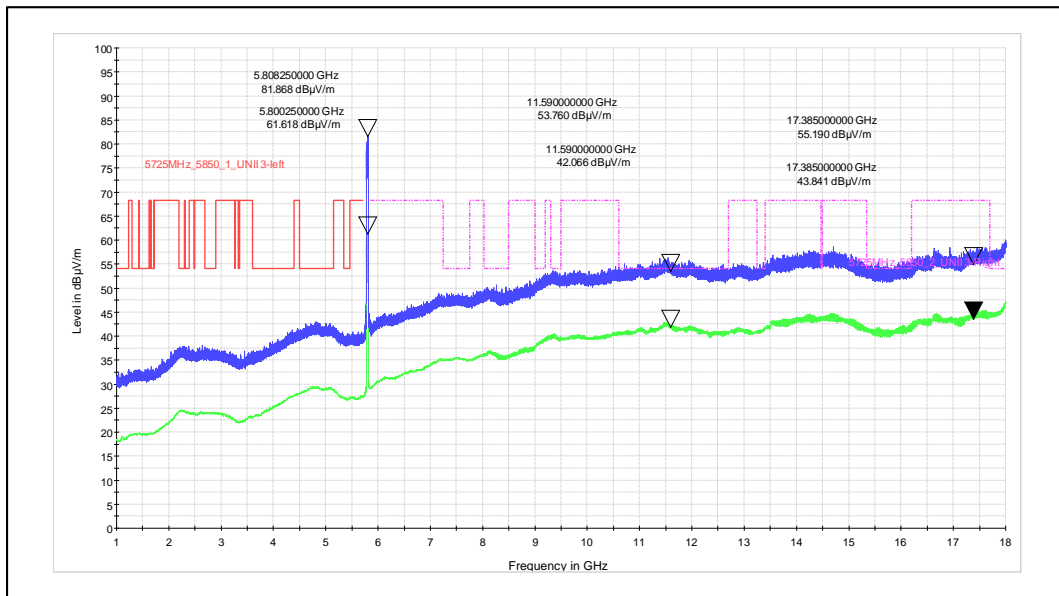

Polarization -Horizontal

Data Rate : MCS 9

Channel Frequency - 5795MHz

Polarization - Vertical

Channel Frequency - 5795MHz

Polarization - Horizontal

Modulation: 802.11ax\_HE-40

Data Rate : MCS 0

Channel Frequency - 5270MHz

Polarization -Vertical

Channel Frequency - 5270MHz

Polarization -Horizontal

Data Rate : MCS 11

Channel Frequency - 5795MHz

Polarization -Vertical

Channel Frequency - 5795MHz

Polarization -Horizontal

Modulation: 802.11ac\_VHT-80

Data Rate : MCS 0

Channel Frequency - 5210MHz

Polarization -Vertical

Channel Frequency - 5210MHz

Polarization -Horizontal

Data Rate : MCS 9

Channel Frequency - 5775MHz

Polarization -Vertical

Channel Frequency - 5775MHz

Polarization -Horizontal

Modulation: 802.11ax\_HE-80

Data Rate : MCS 0

Channel Frequency - 5290MHz

Polarization -Vertical