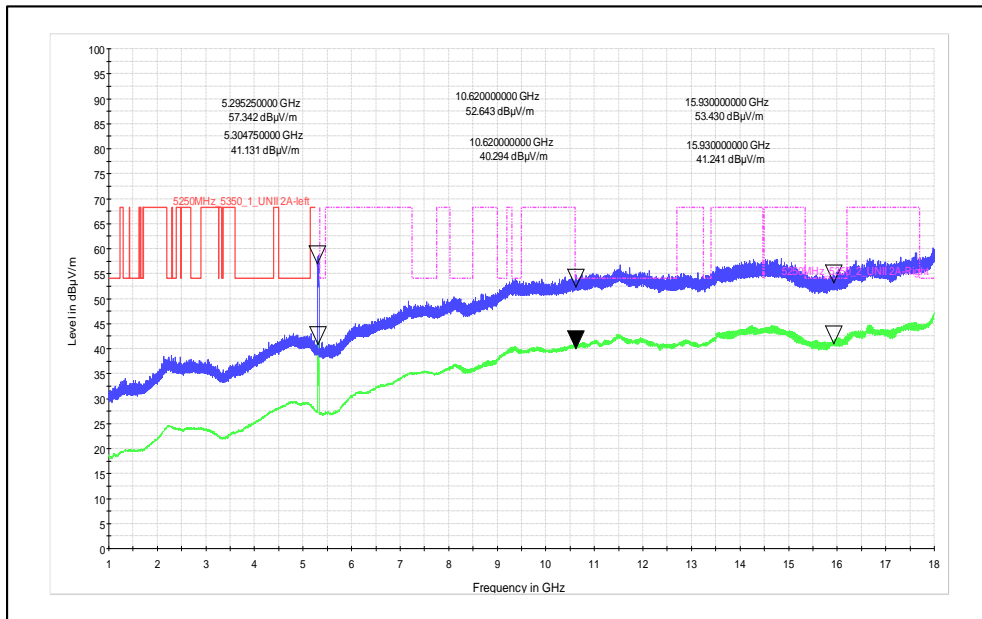

Modulation: 802.11n\_HT-40

Data Rate : MCS 0

Channel Frequency - 5270MHz

Polarization -Vertical

Channel Frequency - 5270MHz

Polarization -Horizontal

Data Rate : MCS 7

Channel Frequency - 5310MHz

Polarization –Vertical

Channel Frequency - 5310MHz

Polarization –Horizontal

Modulation: 802.11ac\_VHT-40

Data Rate : MCS 0

Channel Frequency - 5755MHz

Polarization -Vertical

Channel Frequency - 5755MHz

Polarization -Horizontal

Data Rate : MCS 9

Channel Frequency - 5795MHz

Polarization - Vertical

Channel Frequency - 5795MHz

Polarization - Horizontal

Modulation: 802.11ax\_HE-40

Data Rate : MCS 0

Polarization -Horizontal

Modulation: 802.11ac\_VHT-80

Data Rate : MCS 0

Channel Frequency - 5210MHz

Polarization -Vertical

Channel Frequency - 5210MHz

Polarization -Horizontal

Data Rate : MCS 9