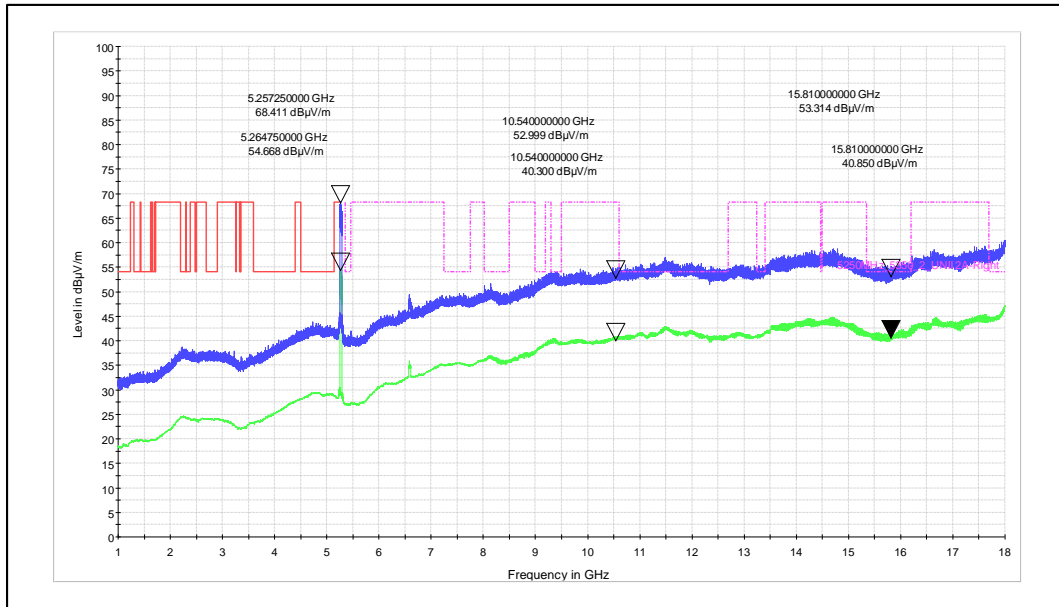

Polarization –Vertical

Channel Frequency - 5310MHz

Polarization –Horizontal

Modulation: 802.11ac\_VHT-40

Data Rate : MCS 0

Channel Frequency - 5755MHz

Polarization -Vertical

Channel Frequency - 5755MHz

Polarization -Horizontal

Data Rate : MCS 9

Channel Frequency - 5795MHz

Polarization - Vertical

Channel Frequency - 5795MHz

Polarization - Horizontal

Modulation: 802.11ax\_HE-40

Data Rate : MCS 0

Channel Frequency - 5270MHz

Polarization -Vertical

Channel Frequency - 5270MHz

Polarization -Horizontal

Data Rate : MCS 11

Channel Frequency - 5795MHz

Polarization -Vertical

Channel Frequency - 5795MHz

Polarization -Horizontal

Modulation: 802.11ac\_VHT-80

Data Rate : MCS 0

Channel Frequency - 5210MHz

Polarization -Vertical

Channel Frequency - 5210MHz

Polarization -Horizontal

Data Rate : MCS 9