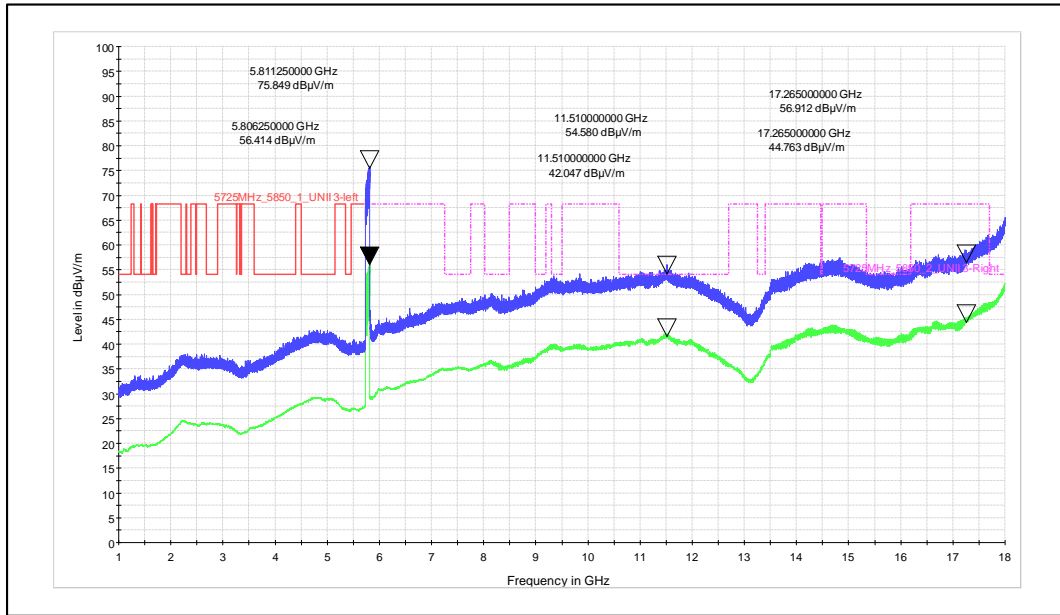

Polarization -Horizontal

Modulation: 802.11ac\_VHT-80

Data Rate : MCS 0

Channel Frequency - 5210MHz

Polarization -Vertical

Channel Frequency - 5210MHz

Polarization -Horizontal

Data Rate : MCS 9

Channel Frequency - 5775MHz

Polarization -Vertical

Channel Frequency - 5775MHz

Polarization -Horizontal

Modulation: 802.11ax\_HE-80

Data Rate : MCS 0

Channel Frequency - 5290MHz

Polarization -Vertical

Channel Frequency - 5290MHz

Polarization -Horizontal

Data Rate : MCS 11

Channel Frequency - 5775MHz

Polarization - Vertical

Channel Frequency - 5775MHz

Polarization - Horizontal

Frequency Range: 18-40GHz

Polarization: Vertical

Frequency Range: 18-40GHz

Polarization: Horizontal