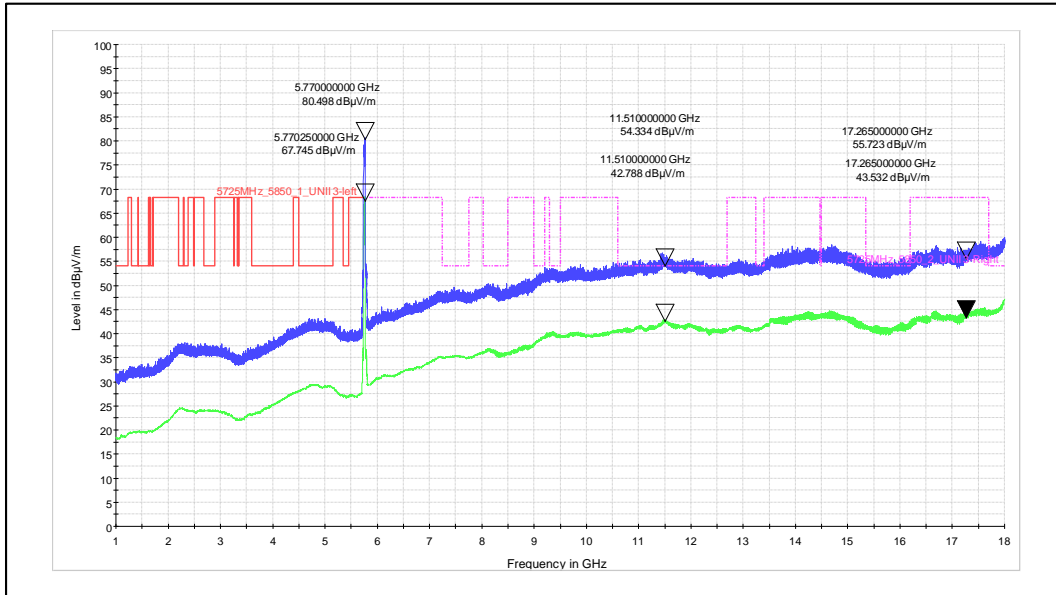

Modulation: 802.11n\_HT-40

Data Rate : MCS 0

Channel Frequency - 5270MHz

Polarization -Vertical

Channel Frequency - 5270MHz

Polarization -Horizontal

Data Rate : MCS 7

Channel Frequency - 5310MHz

Polarization –Vertical

Channel Frequency - 5310MHz

Polarization –Horizontal

Modulation: 802.11ac\_VHT-40

Data Rate : MCS 0

Channel Frequency - 5755MHz

Polarization -Vertical

Channel Frequency - 5755MHz

Polarization -Horizontal

Data Rate : MCS 9

Channel Frequency - 5795MHz

Polarization - Vertical

Channel Frequency - 5795MHz

Polarization - Horizontal

Modulation: 802.11ax\_HE-40

Data Rate : MCS 0

Polarization -Horizontal

Modulation: 802.11ac\_VHT-80

Data Rate : MCS 0

Channel Frequency - 5210MHz

Polarization -Vertical

Channel Frequency - 5210MHz

Polarization -Horizontal

Data Rate : MCS 9