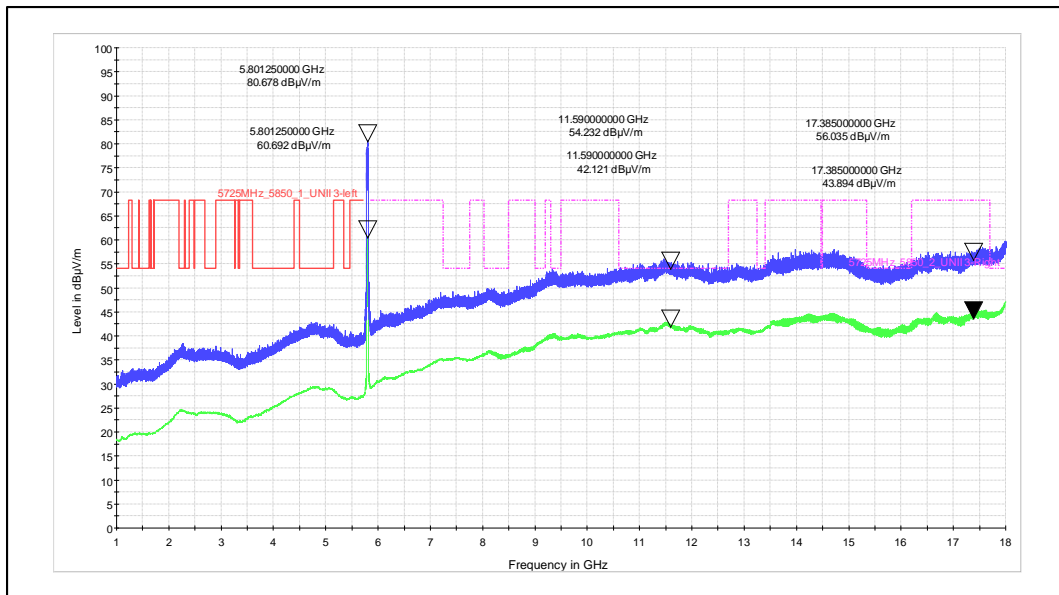

Modulation: 802.11n\_HT-40

Data Rate : MCS 0

Channel Frequency - 5270MHz

Polarization -Vertical

Channel Frequency - 5270MHz

Polarization -Horizontal

Data Rate : MCS 7

Channel Frequency - 5310MHz

Polarization –Vertical

Channel Frequency - 5310MHz

Polarization –Horizontal

Modulation: 802.11ac\_VHT-40

Data Rate : MCS 0

Channel Frequency - 5755MHz

Polarization -Vertical

Channel Frequency - 5755MHz

Polarization -Horizontal

Data Rate : MCS 9

Channel Frequency - 5795MHz

Polarization - Vertical

Channel Frequency - 5795MHz

Polarization - Horizontal

Modulation: 802.11ax\_HE-40

Data Rate : MCS 0

Channel Frequency - 5270MHz

Polarization -Vertical

Channel Frequency - 5270MHz

Polarization -Horizontal

Data Rate : MCS 11

Channel Frequency - 5795MHz

Polarization -Vertical

Channel Frequency - 5795MHz