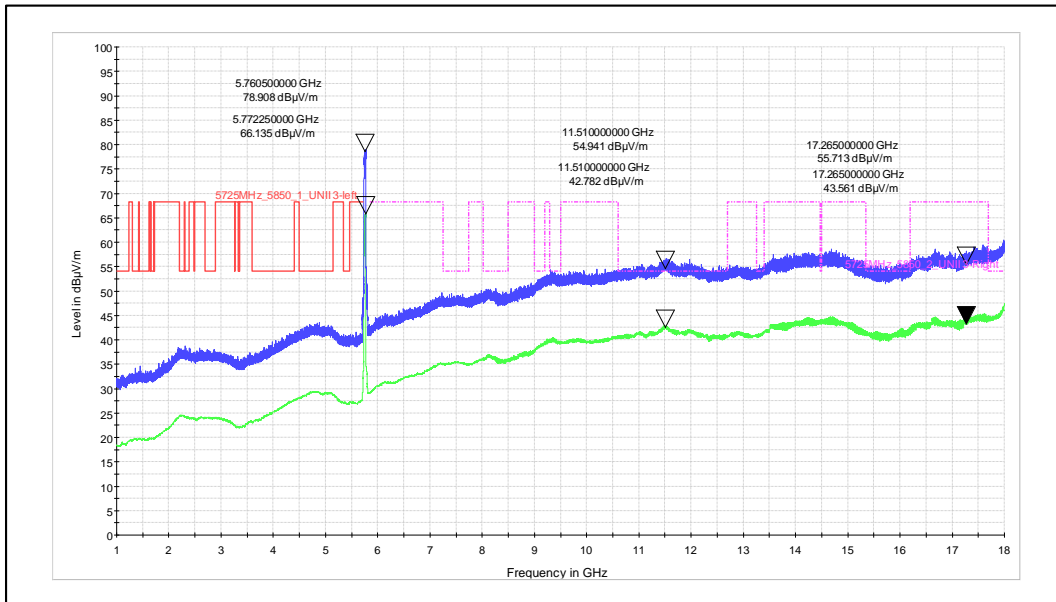

Modulation: 802.11n\_HT-40

Data Rate : MCS 0

Channel Frequency - 5270MHz

Polarization -Vertical

Channel Frequency - 5270MHz

Polarization -Horizontal

Data Rate : MCS 7

Channel Frequency - 5310MHz

Polarization –Vertical

Channel Frequency - 5310MHz

Polarization –Horizontal

Modulation: 802.11ac\_VHT-40

Data Rate : MCS 0

Channel Frequency - 5755MHz

Polarization -Vertical

Channel Frequency - 5755MHz

Polarization -Horizontal

Data Rate : MCS 9

Channel Frequency - 5795MHz

Polarization - Vertical

Channel Frequency - 5795MHz

Polarization - Horizontal

Modulation: 802.11ax\_HE-40

Data Rate : MCS 0

Polarization -Horizontal

Modulation: 802.11ac\_VHT-80

Data Rate : MCS 0

Channel Frequency - 5210MHz

Polarization -Vertical

Channel Frequency - 5210MHz

Polarization -Horizontal

Data Rate : MCS 9