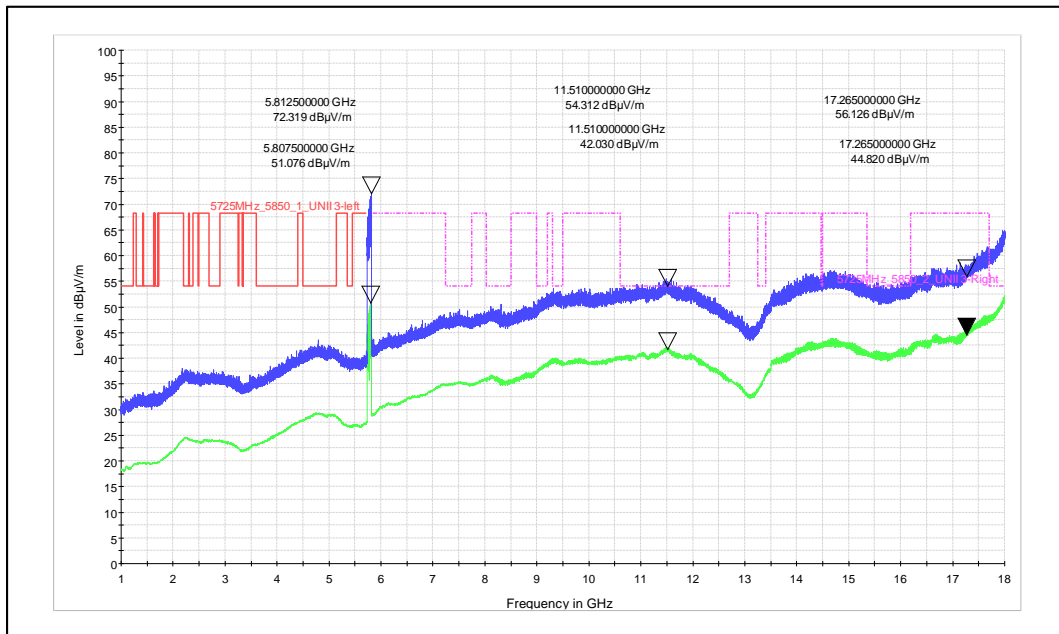

Channel Frequency - 5270MHz

Polarization -Vertical

Channel Frequency - 5270MHz

Polarization -Horizontal

Data Rate : MCS 11

Channel Frequency - 5795MHz

Polarization -Vertical

Channel Frequency - 5795MHz

Polarization -Horizontal

Modulation: 802.11ac\_VHT-80

Data Rate : MCS 0

Channel Frequency - 5210MHz

Polarization -Vertical

Channel Frequency - 5210MHz

Polarization -Horizontal

Data Rate : MCS 9

Channel Frequency - 5775MHz

Polarization -Vertical

Channel Frequency - 5775MHz

Polarization -Horizontal

Modulation: 802.11ax\_HE-80

Data Rate : MCS 0

Channel Frequency - 5290MHz

Polarization -Vertical

Channel Frequency - 5290MHz

Polarization -Horizontal

Data Rate : MCS 11

Channel Frequency - 5775MHz

Polarization - Vertical

Channel Frequency - 5775MHz

Polarization - Horizontal

Frequency Range: 18-40GHz