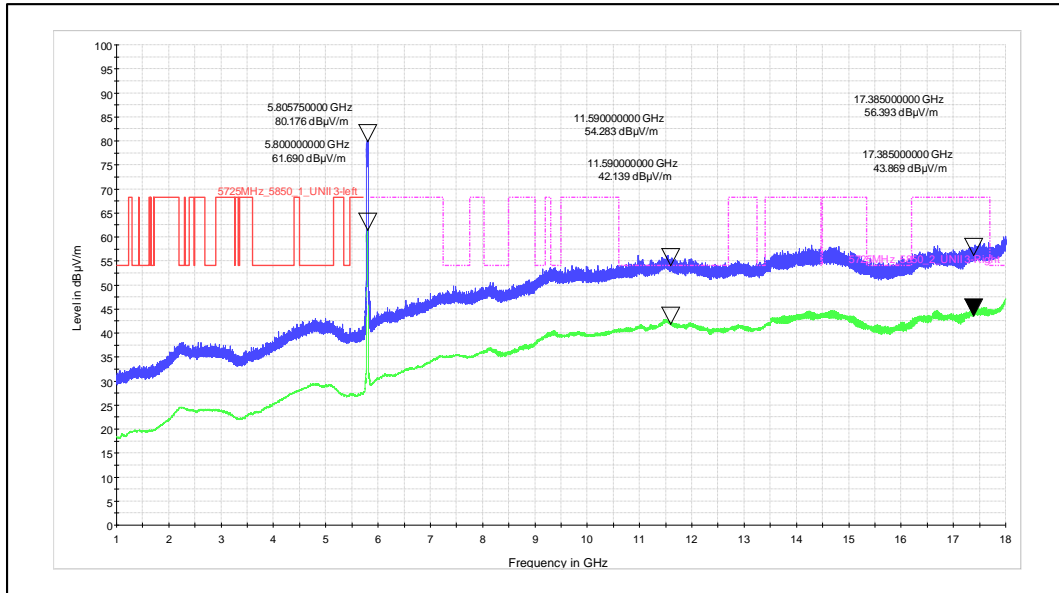

Modulation: 802.11n\_HT-40

Data Rate : MCS 0

Channel Frequency - 5270MHz

Polarization -Vertical

Channel Frequency - 5270MHz

Polarization -Horizontal

Data Rate : MCS 7

Channel Frequency - 5310MHz

Polarization –Vertical

Channel Frequency - 5310MHz

Polarization –Horizontal

Modulation: 802.11ac\_VHT-40

Data Rate : MCS 0

Channel Frequency - 5755MHz

Polarization -Vertical

Channel Frequency - 5755MHz

Polarization -Horizontal

Data Rate : MCS 9

Channel Frequency - 5795MHz

Polarization - Vertical

Channel Frequency - 5795MHz

Polarization - Horizontal

Modulation: 802.11ax\_HE-40

Data Rate : MCS 0

Channel Frequency - 5270MHz

Polarization -Vertical

Channel Frequency - 5270MHz

Polarization -Horizontal

Data Rate : MCS 11

Channel Frequency - 5795MHz

Polarization -Vertical

Channel Frequency - 5795MHz