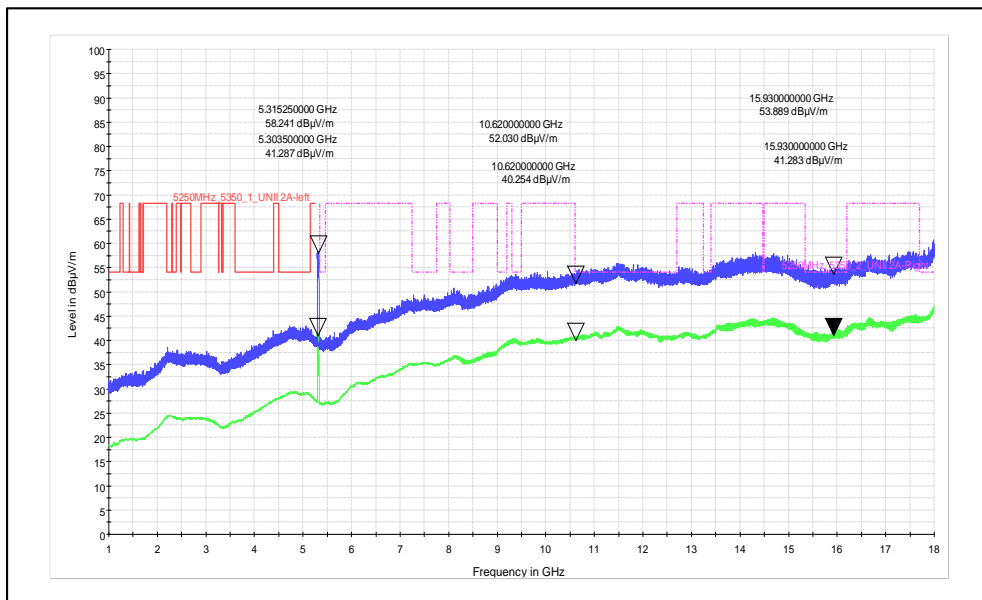

Modulation: 802.11n\_HT-40

Data Rate : MCS 0

Channel Frequency - 5270MHz

Polarization -Vertical

Channel Frequency - 5270MHz

Polarization -Horizontal

Data Rate : MCS 7

Channel Frequency - 5310MHz

Polarization –Vertical

Channel Frequency - 5310MHz

Polarization –Horizontal

Modulation: 802.11ac\_VHT-40

Data Rate : MCS 0

Channel Frequency - 5755MHz

Polarization -Vertical

Channel Frequency - 5755MHz

Polarization -Horizontal

Data Rate : MCS 9

Channel Frequency - 5795MHz

Polarization - Vertical

Channel Frequency - 5795MHz

Polarization - Horizontal

Modulation: 802.11ax\_HE-40

Data Rate : MCS 0

Polarization -Horizontal

Modulation: 802.11ac\_VHT-80

Data Rate : MCS 0

Channel Frequency - 5210MHz

Polarization -Vertical

Channel Frequency - 5210MHz

Polarization -Horizontal

Data Rate : MCS 9