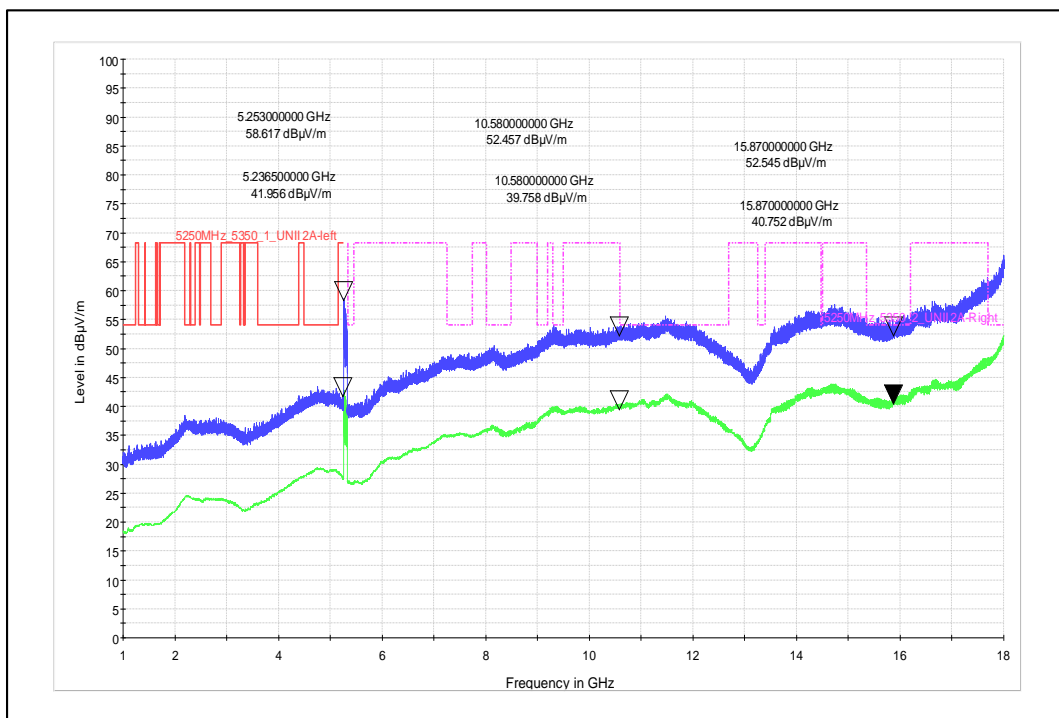

Polarization -Horizontal

Modulation: 802.11ac\_VHT-80

Data Rate : MCS 0

Channel Frequency - 5210MHz

Polarization -Vertical

Channel Frequency - 5210MHz

Polarization -Horizontal

Data Rate : MCS 9

Channel Frequency - 5775MHz

Polarization -Vertical

Channel Frequency - 5775MHz

Polarization -Horizontal

Modulation: 802.11ax\_HE-80

Data Rate : MCS 0

Channel Frequency - 5290MHz

Polarization -Vertical

Channel Frequency - 5290MHz

Polarization -Horizontal

Data Rate : MCS 11

Channel Frequency - 5775MHz

Polarization - Vertical

Channel Frequency - 5775MHz

Polarization - Horizontal

Frequency Range: 18-40GHz

Polarization: Vertical

Frequency Range: 18-40GHz

Polarization: Horizontal