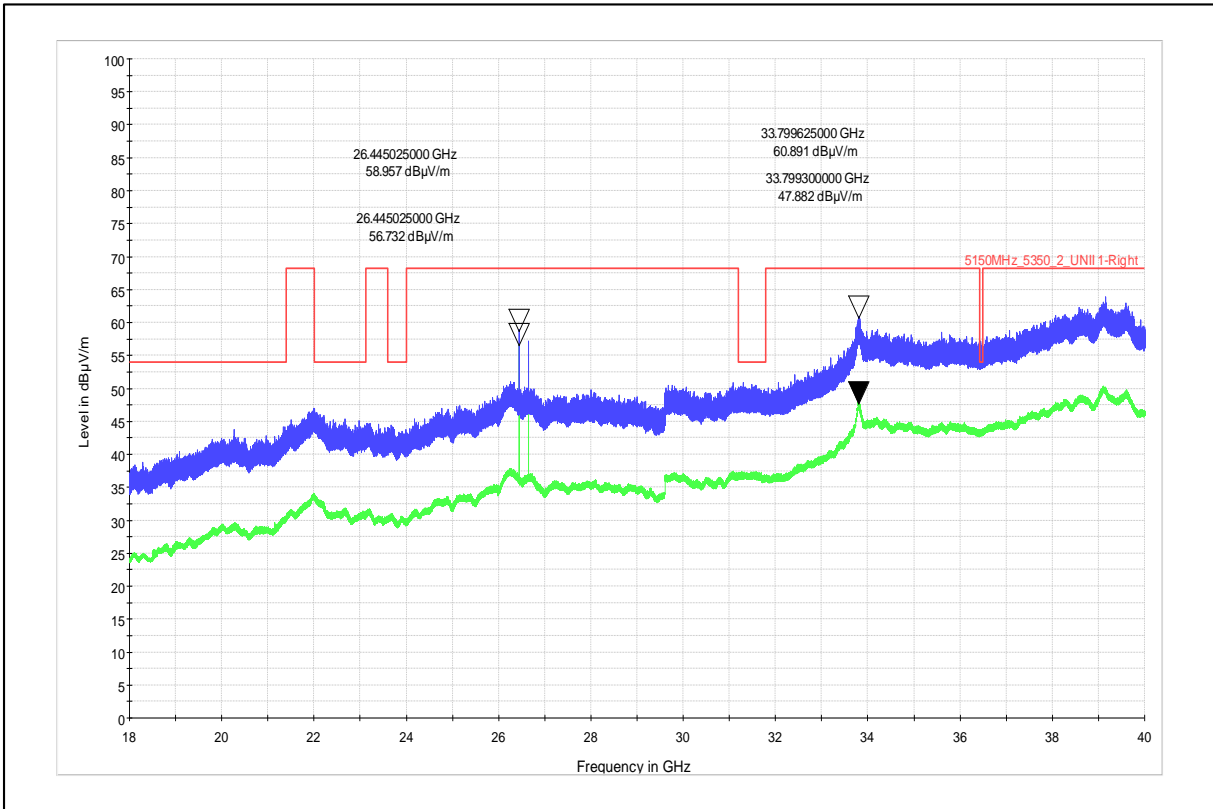

Polarization -Horizontal

Modulation: 802.11ac\_VHT-80

Data Rate : MCS 0

Channel Frequency - 5210MHz

Polarization -Vertical

Channel Frequency - 5210MHz

Polarization -Horizontal

Data Rate : MCS 9

Channel Frequency - 5775MHz

Polarization -Vertical

Channel Frequency - 5775MHz

Polarization -Horizontal

Modulation: 802.11ax\_HE-80

Data Rate : MCS 0

Channel Frequency - 5290MHz

Polarization -Vertical

Channel Frequency - 5290MHz

Polarization -Horizontal

Data Rate : MCS 11

Channel Frequency - 5775MHz

Polarization - Vertical

Channel Frequency - 5775MHz

Polarization - Horizontal

Frequency Range: 18-40GHz

Polarization: Vertical

Frequency Range: 18-40GHz

Polarization: Horizontal