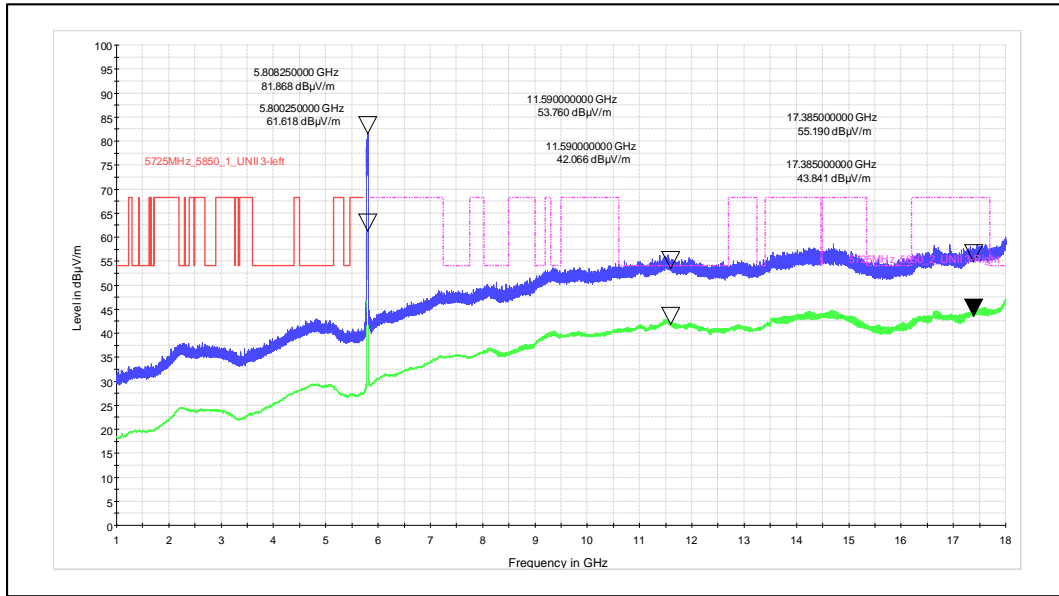

Polarization -Horizontal

Data Rate : MCS 9

Channel Frequency - 5795MHz

Polarization - Vertical

Channel Frequency - 5795MHz

Polarization - Horizontal

Modulation: 802.11ax\_HE-40

Data Rate : MCS 0

Channel Frequency - 5270MHz

Polarization -Vertical

Channel Frequency - 5270MHz

Polarization -Horizontal

Data Rate : MCS 11

Channel Frequency - 5795MHz

Polarization -Vertical

Channel Frequency - 5795MHz

Polarization -Horizontal

Modulation: 802.11ac\_VHT-80

Data Rate : MCS 0

Channel Frequency - 5210MHz

Polarization -Vertical

Channel Frequency - 5210MHz

Polarization -Horizontal

Data Rate : MCS 9

Channel Frequency - 5775MHz

Polarization -Vertical

Channel Frequency - 5775MHz

Polarization -Horizontal

Modulation: 802.11ax\_HE-80

Data Rate : MCS 0

Channel Frequency - 5290MHz

Polarization -Vertical