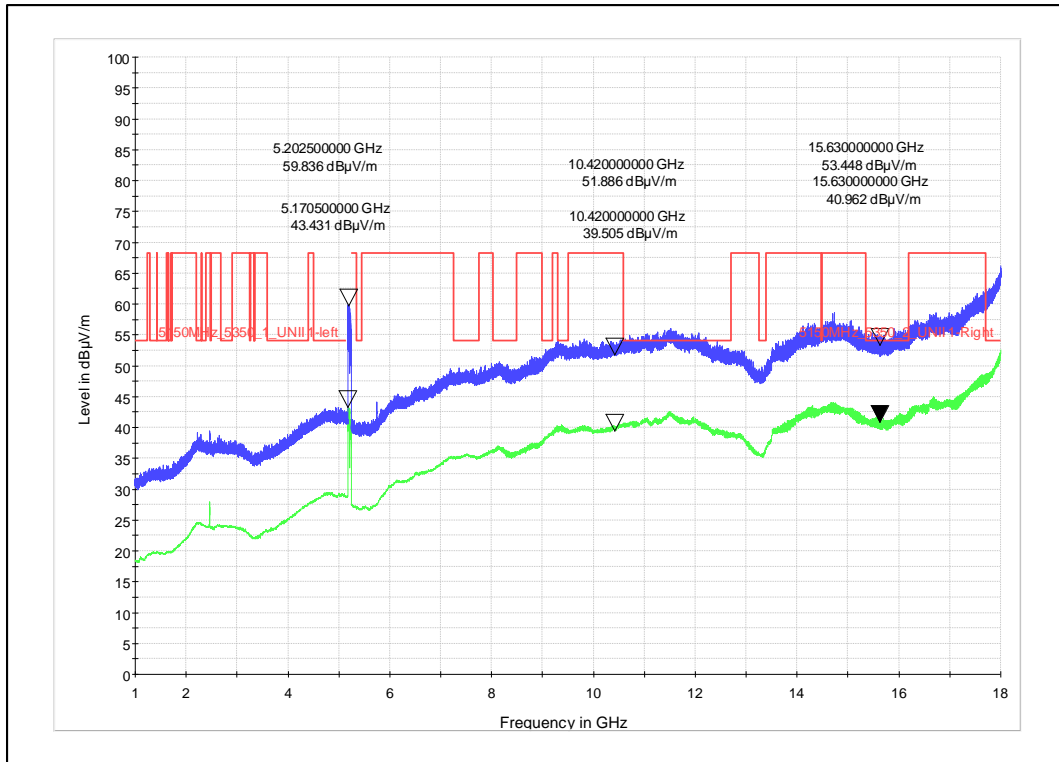

Polarization -Horizontal

Data Rate : MCS 9

Channel Frequency - 5795MHz

Polarization - Vertical

Channel Frequency - 5795MHz

Polarization - Horizontal

Modulation: 802.11ax\_HE-40

Data Rate : MCS 0

Channel Frequency - 5270MHz

Polarization -Vertical

Channel Frequency - 5270MHz

Polarization -Horizontal

Data Rate : MCS 11

Channel Frequency - 5795MHz

Polarization -Vertical

Channel Frequency - 5795MHz

Polarization -Horizontal

Modulation: 802.11ac\_VHT-80

Data Rate : MCS 0

Channel Frequency - 5210MHz

Polarization -Vertical

Channel Frequency - 5210MHz

Polarization -Horizontal

Data Rate : MCS 9

Channel Frequency - 5775MHz

Polarization -Vertical

Channel Frequency - 5775MHz

Polarization -Horizontal

Modulation: 802.11ax\_HE-80

Data Rate : MCS 0

Channel Frequency - 5290MHz

Polarization -Vertical