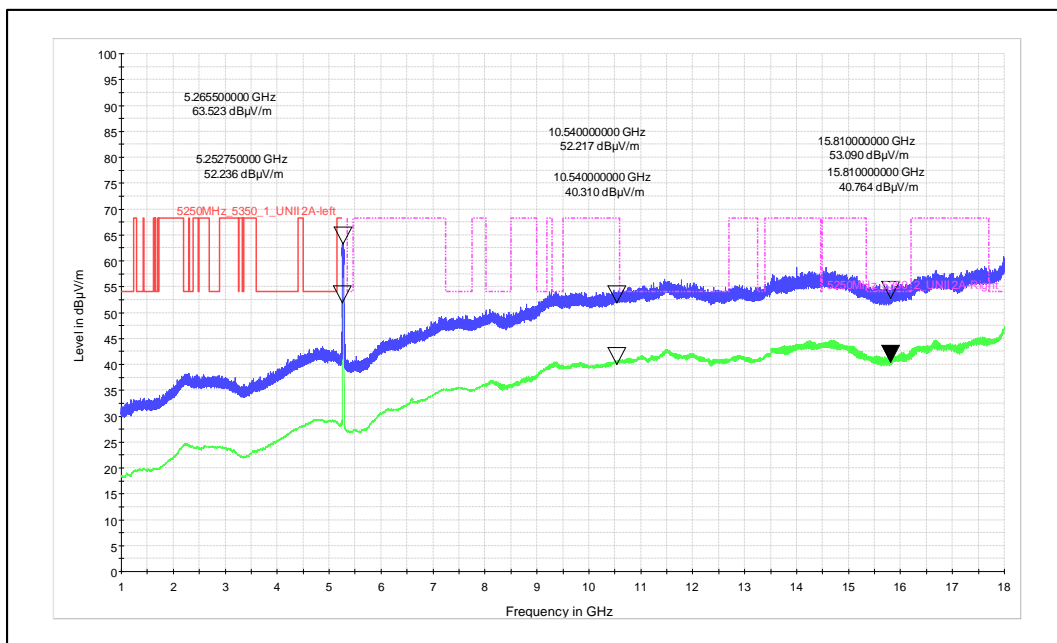

Modulation: 802.11n\_HT-40

Data Rate : MCS 0

Channel Frequency - 5270MHz

Polarization -Vertical

Channel Frequency - 5270MHz

Polarization -Horizontal

Data Rate : MCS 7

Channel Frequency - 5310MHz

Polarization –Vertical

Channel Frequency - 5310MHz

Polarization –Horizontal

Modulation: 802.11ac\_VHT-40

Data Rate : MCS 0

Channel Frequency - 5755MHz

Polarization -Vertical

Channel Frequency - 5755MHz

Polarization -Horizontal

Data Rate : MCS 9

Channel Frequency - 5795MHz

Polarization - Vertical

Channel Frequency - 5795MHz

Polarization - Horizontal

Modulation: 802.11ax\_HE-40

Data Rate : MCS 0

Polarization -Horizontal

Modulation: 802.11ac\_VHT-80

Data Rate : MCS 0

Channel Frequency - 5210MHz

Polarization -Vertical

Channel Frequency - 5210MHz

Polarization -Horizontal

Data Rate : MCS 9