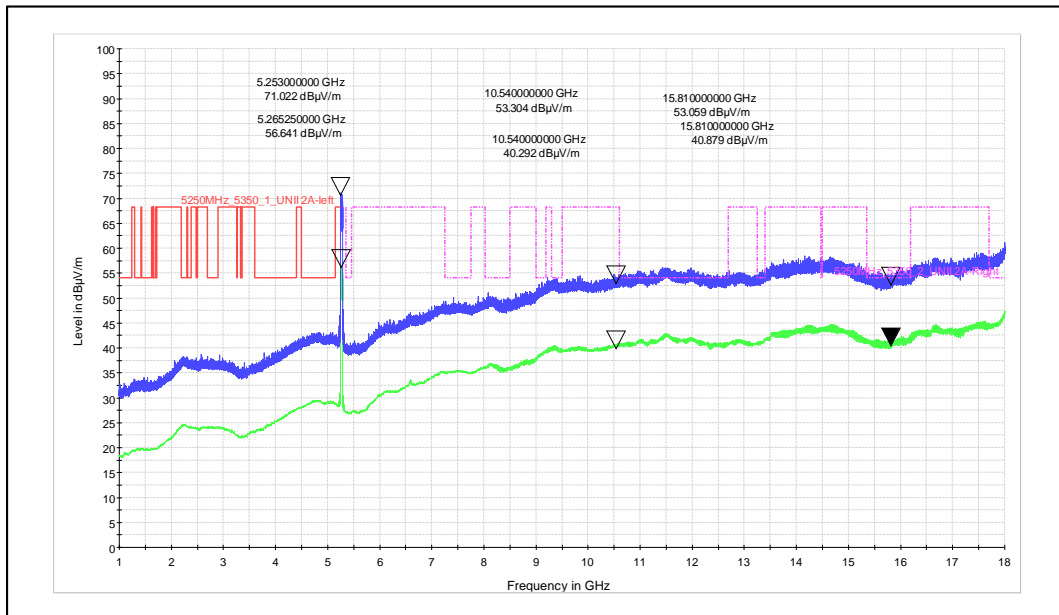

Polarization –Vertical

Channel Frequency - 5310MHz

Polarization –Horizontal

Modulation: 802.11ac\_VHT-40

Data Rate : MCS 0

Channel Frequency - 5755MHz

Polarization -Vertical

Channel Frequency - 5755MHz

Polarization -Horizontal

Data Rate : MCS 9

Channel Frequency - 5795MHz

Polarization - Vertical

Channel Frequency - 5795MHz

Polarization - Horizontal

Modulation: 802.11ax\_HE-40

Data Rate : MCS 0

Channel Frequency - 5270MHz

Polarization -Vertical

Channel Frequency - 5270MHz

Polarization -Horizontal

Data Rate : MCS 11

Channel Frequency - 5795MHz

Polarization -Vertical

Channel Frequency - 5795MHz

Polarization -Horizontal

Modulation: 802.11ac\_VHT-80

Data Rate : MCS 0

Channel Frequency - 5210MHz

Polarization -Vertical

Channel Frequency - 5210MHz

Polarization -Horizontal

Data Rate : MCS 9