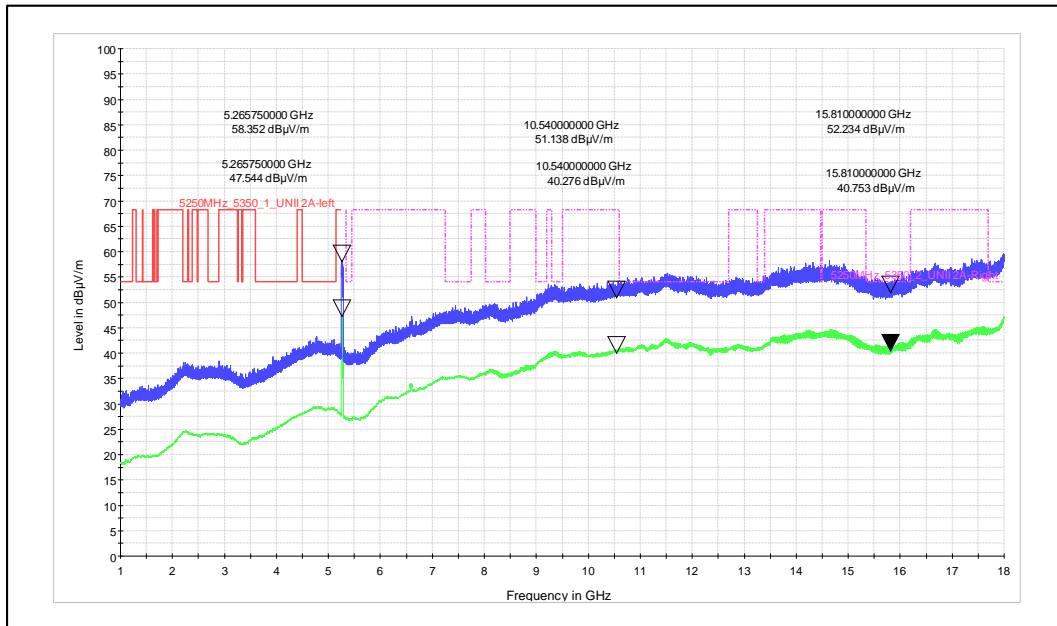

Modulation: 802.11n\_HT-40

Data Rate : MCS 0

Channel Frequency - 5270MHz

Polarization -Vertical

Channel Frequency - 5270MHz

Polarization -Horizontal

Data Rate : MCS 7

Channel Frequency - 5310MHz

Polarization –Vertical

Channel Frequency - 5310MHz

Polarization –Horizontal

Modulation: 802.11ac\_VHT-40

Data Rate : MCS 0

Channel Frequency - 5755MHz

Polarization -Vertical

Channel Frequency - 5755MHz

Polarization -Horizontal

Data Rate : MCS 9

Channel Frequency - 5795MHz

Polarization - Vertical

Channel Frequency - 5795MHz

Polarization - Horizontal

Modulation: 802.11ax\_HE-40

Data Rate : MCS 0

Polarization -Horizontal

Modulation: 802.11ac\_VHT-80

Data Rate : MCS 0

Channel Frequency - 5210MHz

Polarization -Vertical

Channel Frequency - 5210MHz

Polarization -Horizontal

Data Rate : MCS 9