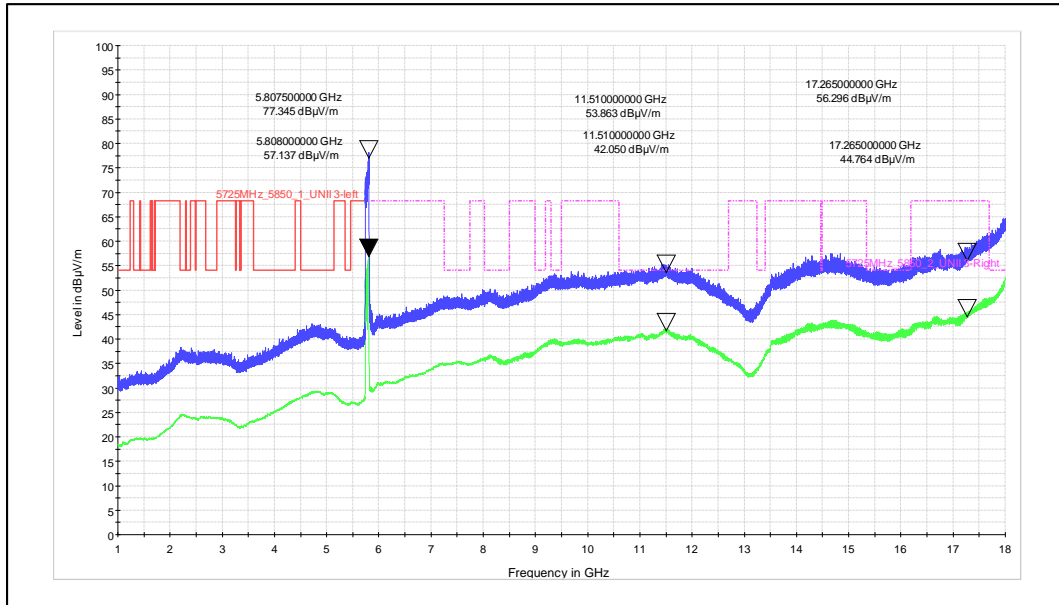

Channel Frequency - 5270MHz

Polarization -Vertical

Channel Frequency - 5270MHz

Polarization -Horizontal

Data Rate : MCS 11

Channel Frequency - 5795MHz

Polarization -Vertical

Channel Frequency - 5795MHz

Polarization -Horizontal

Modulation: 802.11ac\_VHT-80

Data Rate : MCS 0

Channel Frequency - 5210MHz

Polarization -Vertical

Channel Frequency - 5210MHz

Polarization -Horizontal

Data Rate : MCS 9

Channel Frequency - 5775MHz

Polarization -Vertical

Channel Frequency - 5775MHz

Polarization -Horizontal

Modulation: 802.11ax\_HE-80

Data Rate : MCS 0

Channel Frequency - 5290MHz

Polarization -Vertical

Polarization: Vertical

Frequency Range: 18-40GHz

Polarization: Horizontal