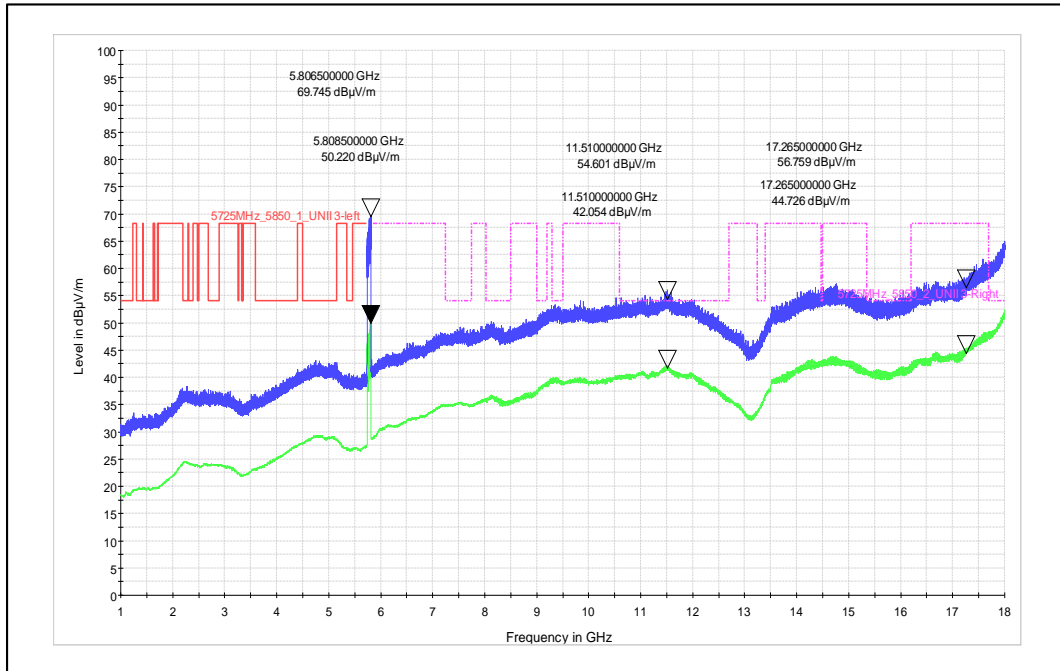

Polarization -Horizontal

Modulation: 802.11ac\_VHT-80

Data Rate : MCS 0

Channel Frequency - 5210MHz

Polarization -Vertical

Channel Frequency - 5210MHz

Polarization -Horizontal

Data Rate : MCS 9

Channel Frequency - 5775MHz

Polarization -Vertical

Channel Frequency - 5775MHz

Polarization -Horizontal

Modulation: 802.11ax\_HE-80

Data Rate : MCS 0

Channel Frequency - 5290MHz

Polarization -Vertical

Channel Frequency - 5290MHz

Polarization -Horizontal

Data Rate : MCS 11

Channel Frequency - 5775MHz

Polarization - Vertical

Channel Frequency - 5775MHz

Polarization - Horizontal

Frequency Range: 18-40GHz

Polarization: Vertical

Frequency Range: 18-40GHz

Polarization: Horizontal