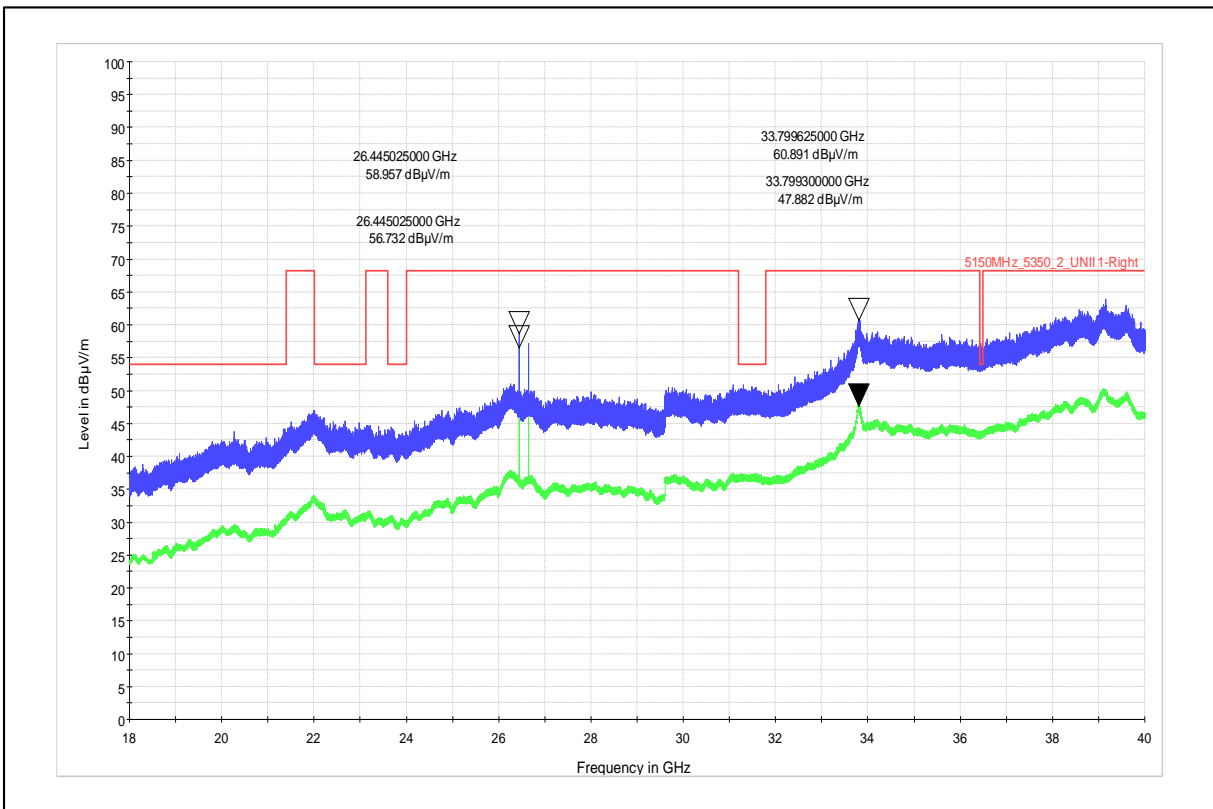

Polarization -Horizontal

Modulation: 802.11ac\_VHT-80

Data Rate : MCS 0

Channel Frequency - 5210MHz

Polarization -Vertical

Channel Frequency - 5210MHz

Polarization -Horizontal

Data Rate : MCS 9

Channel Frequency - 5775MHz

Polarization -Vertical

Channel Frequency - 5775MHz

Polarization -Horizontal

Modulation: 802.11ax\_HE-80

Data Rate : MCS 0

Channel Frequency - 5290MHz

Polarization -Vertical

Channel Frequency - 5290MHz

Polarization -Horizontal

Data Rate : MCS 11

Channel Frequency - 5775MHz

Polarization - Vertical

Channel Frequency - 5775MHz

Polarization - Horizontal

Frequency Range: 18-40GHz

Polarization: Vertical

Frequency Range: 18-40GHz

Polarization: Horizontal