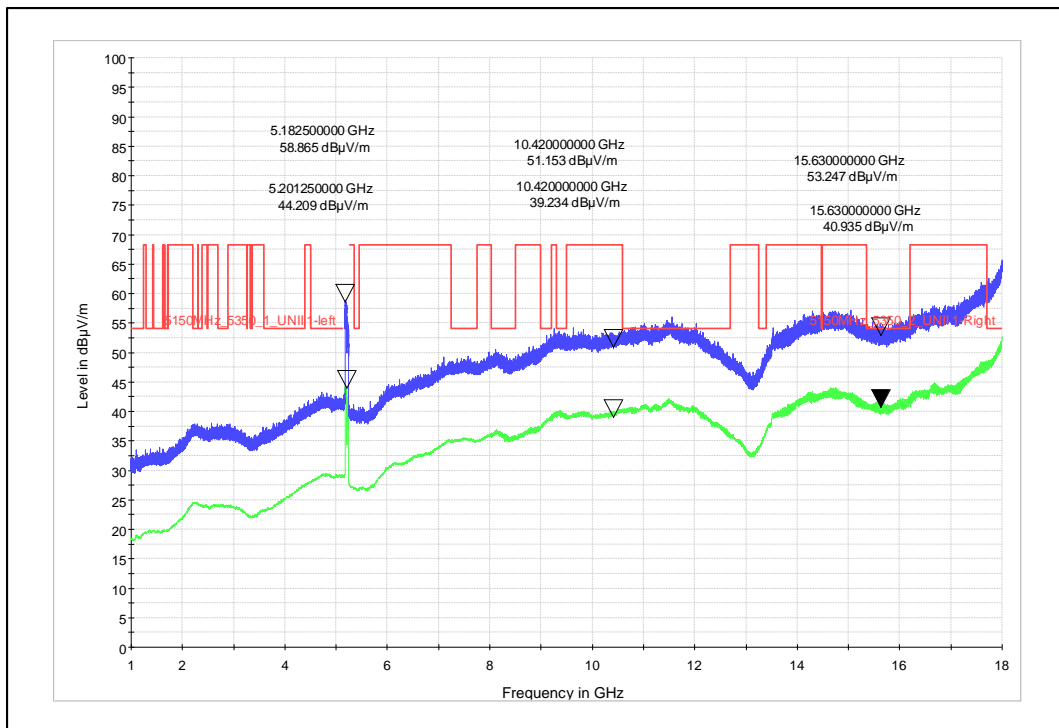

Channel Frequency - 5270MHz

Polarization -Vertical

Channel Frequency - 5270MHz

Polarization -Horizontal

Data Rate : MCS 11

Channel Frequency - 5795MHz

Polarization -Vertical

Channel Frequency - 5795MHz

Polarization -Horizontal

Modulation: 802.11ac\_VHT-80

Data Rate : MCS 0

Channel Frequency - 5210MHz

Polarization -Vertical

Channel Frequency - 5210MHz

Polarization -Horizontal

Data Rate : MCS 9

Channel Frequency - 5775MHz

Polarization -Vertical

Channel Frequency - 5775MHz

Polarization -Horizontal

Modulation: 802.11ax\_HE-80

Data Rate : MCS 0

Channel Frequency - 5290MHz

Polarization -Vertical

Polarization: Vertical

Frequency Range: 18-40GHz

Polarization: Horizontal