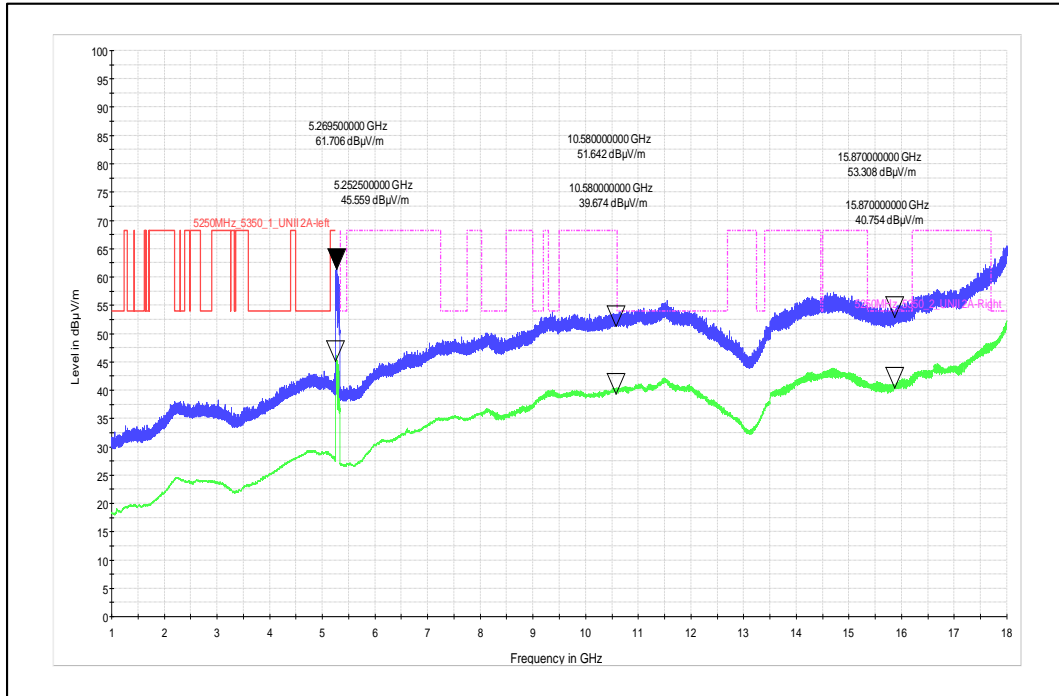

Polarization -Horizontal

Modulation: 802.11ac\_VHT-80

Data Rate : MCS 0

Channel Frequency - 5210MHz

Polarization -Vertical

Channel Frequency - 5210MHz

Polarization -Horizontal

Data Rate : MCS 9

Channel Frequency - 5775MHz

Polarization -Vertical

Channel Frequency - 5775MHz

Polarization -Horizontal

Modulation: 802.11ax\_HE-80

Data Rate : MCS 0

Channel Frequency - 5290MHz

Polarization -Vertical

Channel Frequency - 5290MHz

Polarization -Horizontal

Data Rate : MCS 11

Channel Frequency - 5775MHz

Polarization - Vertical

Channel Frequency - 5775MHz

Polarization - Horizontal

Frequency Range: 18-40GHz

Polarization: Vertical

Frequency Range: 18-40GHz

Polarization: Horizontal