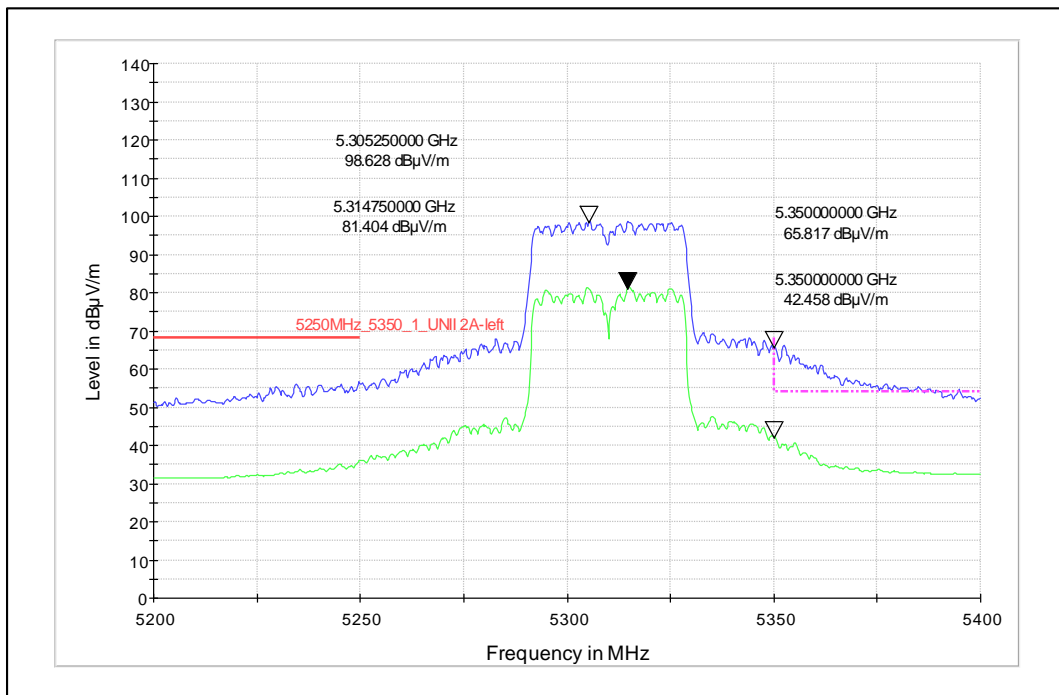

Data Rate : MCS 0

Channel Frequency - 5745MHz

Polarization -Vertical

Channel Frequency - 5745MHz

Polarization -Horizontal

Data Rate : MCS 11

Channel Frequency - 5825MHz

Polarization -Vertical

Channel Frequency - 5825MHz

Polarization -Horizontal

Modulation: 802.11n\_HT-40

Data Rate : MCS 0

Channel Frequency - 5270MHz

Polarization -Vertical

Channel Frequency - 5270MHz

Polarization -Horizontal

Data Rate : MCS 7

Channel Frequency - 5310MHz

Polarization -Vertical

Channel Frequency - 5310MHz

Polarization -Horizontal

Modulation: 802.11ac\_VHT-40

Data Rate : MCS 0

Channel Frequency - 5755MHz