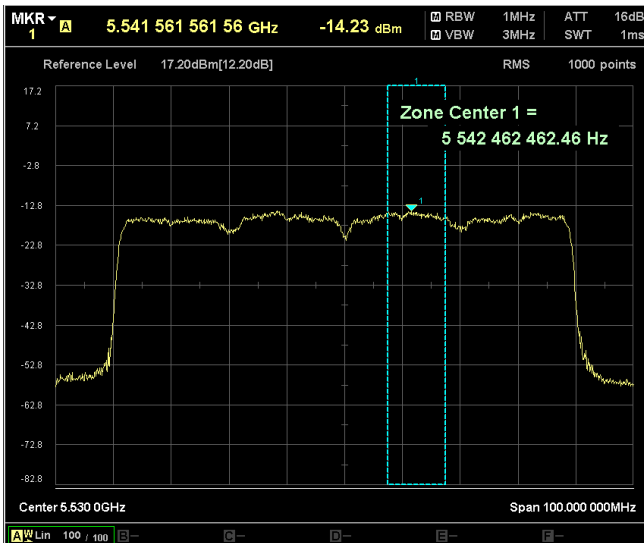

Channel Frequency 5290MHz

Channel Frequency 5530MHz

Channel Frequency 5690MHz

Channel Frequency 5775MHz

Data Rate: MCS 11

Channel Frequency 5210MHz

Channel Frequency 5210MHz

Channel Frequency 5530MHz

Channel Frequency 5690MHz

Channel Frequency 5775MHz

### 4. Restricted Band of operation

Worst Case Plots reported

Modulation: 802.11a

Data Rate : 6Mbps

Channel Frequency - 5180MHz

Polarization -Vertical

Channel Frequency - 5180MHz

Polarization -Horizontal