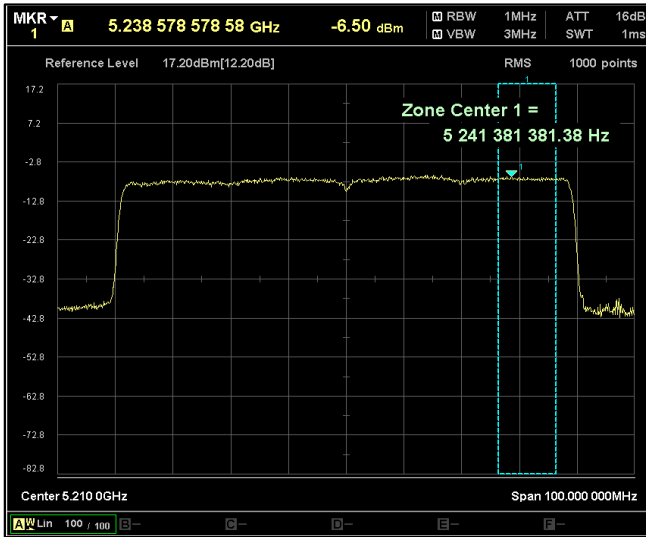

Channel Frequency 5210MHz

Channel Frequency 5210MHz

Channel Frequency 5530MHz

Channel Frequency 5690MHz

Channel Frequency 5775MHz

Modulation: 802.11ax-HE80:

Data Rate: MCS 0

Channel Frequency 5210MHz

### 4. Restricted Band of operation

Worst Case Plots reported

Modulation: 802.11a

Data Rate : 6Mbps

Channel Frequency - 5180MHz

Polarization -Vertical

Channel Frequency - 5180MHz

Polarization -Horizontal