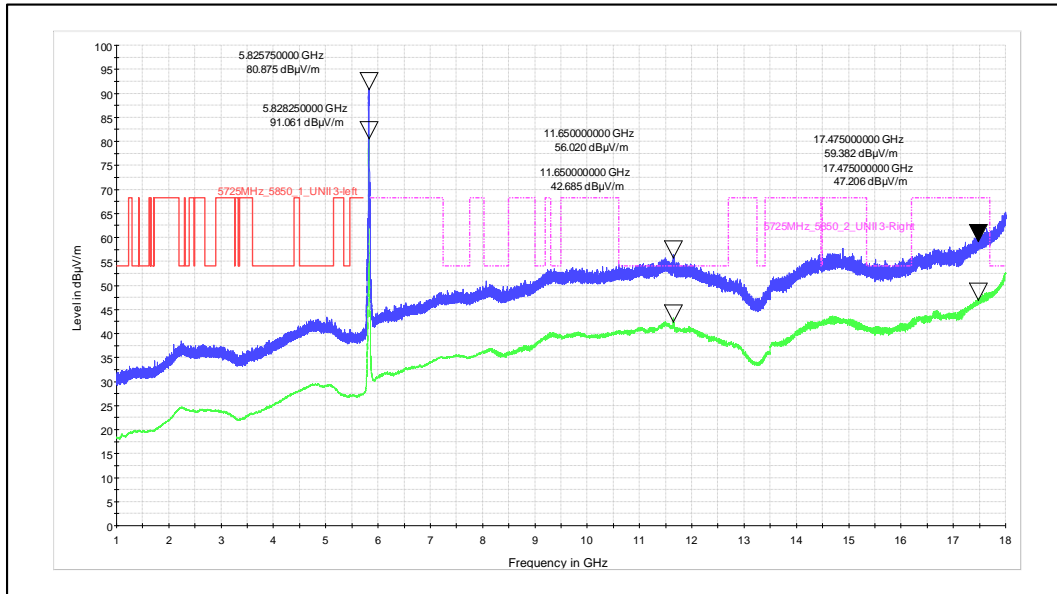

### 5. Radiated Spurious Emission

Modulation: 802.11a

Data Rate : 6Mbps

Channel Frequency - 5180MHz

Polarization -Vertical

Channel Frequency - 5180MHz

Polarization -Horizontal

Modulation: 802.11a

Data Rate : 54Mbps

Channel Frequency - 5260MHz

Polarization - Vertical

Channel Frequency - 5260MHz

Polarization - Horizontal

Modulation: 802.11n\_HT-20

Data Rate : MCS 0

Channel Frequency - 5745MHz

Polarization -Vertical

Channel Frequency - 5745MHz

Polarization -Horizontal

Modulation: 802.11n\_HT-20

Data Rate : MCS 7

Channel Frequency - 5745MHz

Polarization –Vertical

Channel Frequency - 5745MHz

Polarization –Horizontal

Modulation: 802.11ac\_VHT-20

Data Rate : MCS 0

Channel Frequency - 5825MHz

Polarization -Vertical

Channel Frequency - 5825MHz

Polarization -Horizontal

Modulation: 802.11ac\_VHT-20