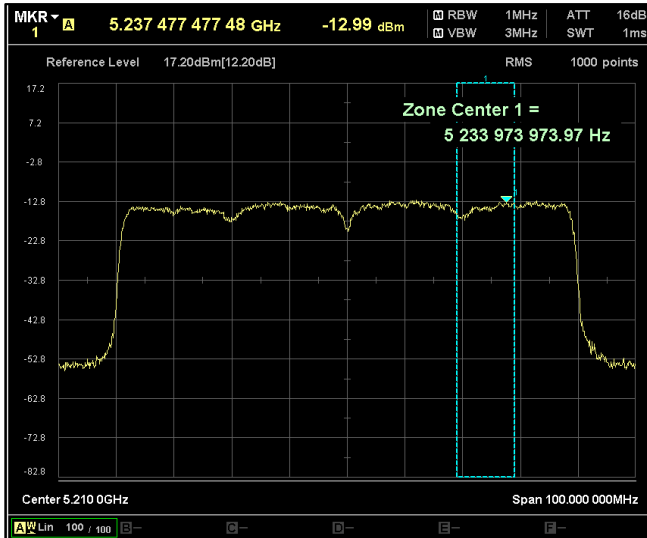

Channel Frequency 5210MHz

Channel Frequency 5210MHz

Channel Frequency 5530MHz

Channel Frequency 5690MHz

Channel Frequency 5775MHz

Modulation: 802.11ax-HE80:

Data Rate: MCS 0

Channel Frequency 5210MHz

Channel Frequency 5290MHz

Channel Frequency 5530MHz

Channel Frequency 5690MHz

Channel Frequency 5775MHz

Data Rate: MCS 11

Channel Frequency 5210MHz

Channel Frequency 5210MHz

Channel Frequency 5530MHz

Channel Frequency 5690MHz

Channel Frequency 5775MHz

### 4. Restricted Band of operation

Worst Case Plots reported

Modulation: 802.11a

Data Rate : 6Mbps

Channel Frequency - 5180MHz

Polarization -Vertical

Channel Frequency - 5180MHz

Polarization -Horizontal