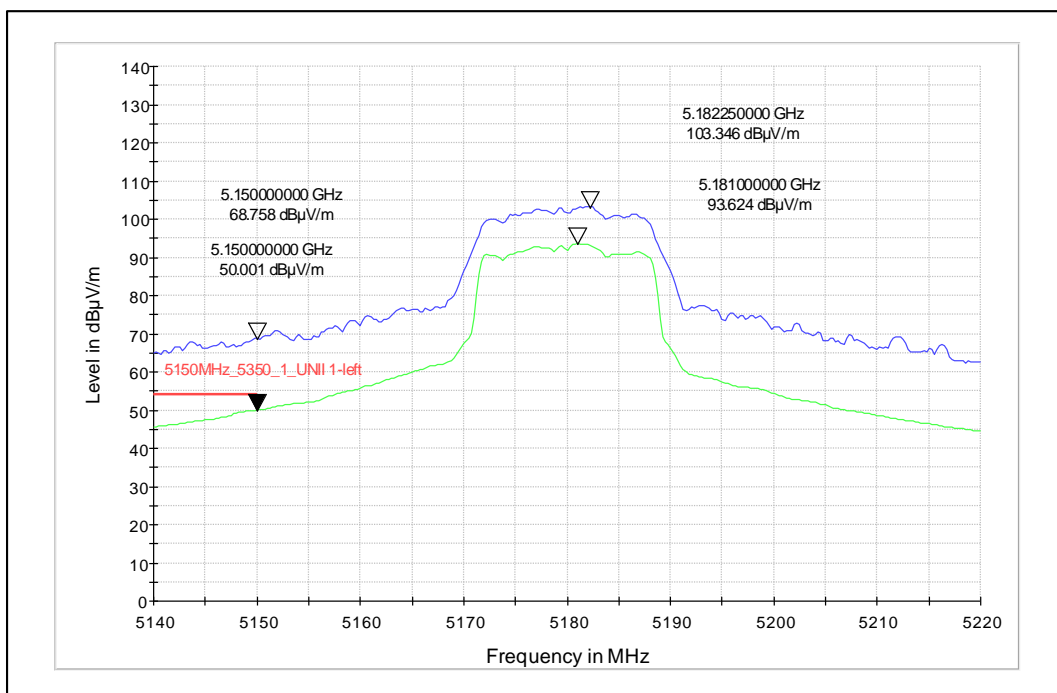

Channel Frequency 5690MHz

Channel Frequency 5775MHz

### 4. Restricted Band of operation

Worst Case Plots reported

Modulation: 802.11a

Data Rate : 6Mbps

Channel Frequency - 5180MHz

Polarization -Vertical

Channel Frequency - 5180MHz

Polarization -Horizontal

Data Rate : 54Mbps

Channel Frequency - 5260MHz

Polarization -Vertical

Channel Frequency - 5260MHz

Polarization -Horizontal

5GHz Test Plots

IN23VER9 001

Modulation: 802.11n HT20

Data Rate : MCS0

Channel Frequency - 5745MHz

Polarization -Vertical

Channel Frequency - 5745MHz

Polarization -Horizontal

Data Rate : MCS 7

Channel Frequency - 5745MHz

Polarization -Vertical