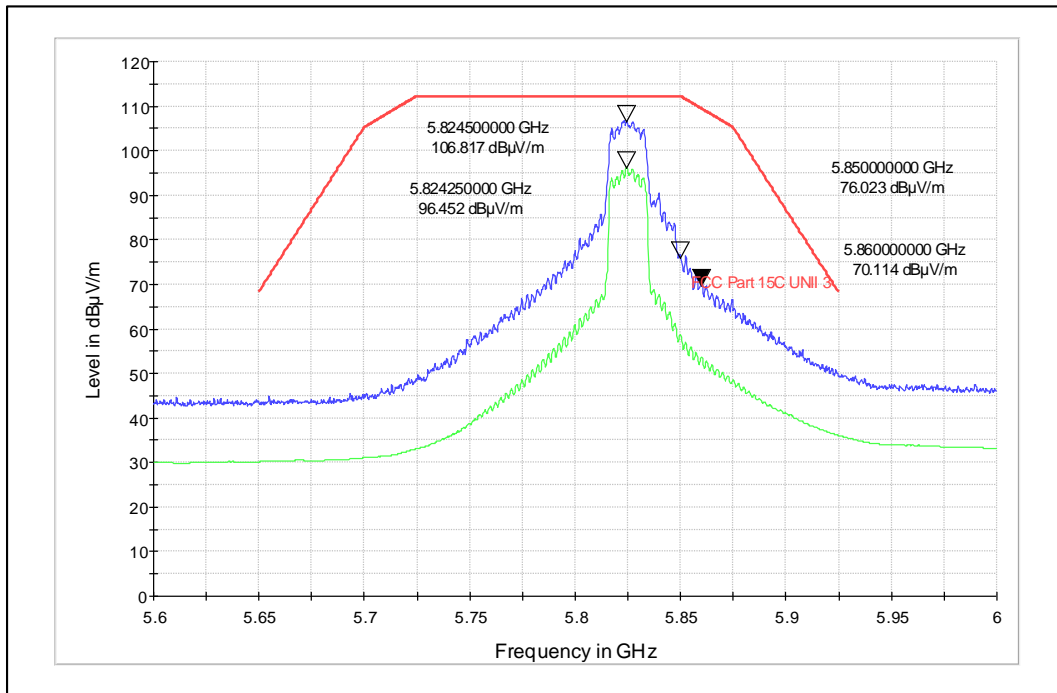

Data Rate : MCS0

Channel Frequency - 5745MHz

Polarization -Vertical

Channel Frequency - 5745MHz

Polarization -Horizontal

Data Rate : MCS 7

Channel Frequency - 5745MHz

Polarization -Vertical

Channel Frequency - 5745MHz

Polarization -Horizontal

5GHz Test Plots

IN23VER9 001

Modulation: 802.11ac VHT20

Data Rate : MCS0

Channel Frequency - 5825MHz

Polarization -Vertical

Channel Frequency - 5825MHz

Polarization -Horizontal

Data Rate : MCS8

Channel Frequency - 5825MHz

Polarization -Vertical

Channel Frequency - 5825MHz

Polarization -Horizontal

Modulation: 802.11ax\_HE-20