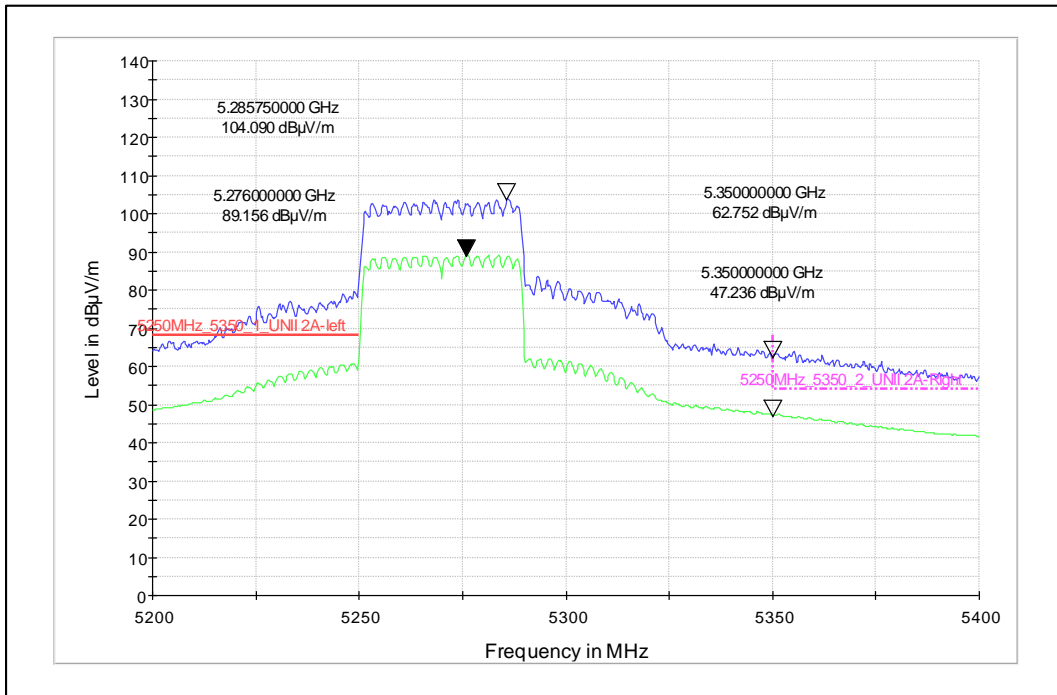

Data Rate : MCS 7

Channel Frequency - 5310MHz

Polarization -Vertical

Channel Frequency - 5310MHz

Polarization -Horizontal

Modulation: 802.11ac\_VHT-40

Data Rate : MCS 0

Channel Frequency - 5755MHz

Polarization -Vertical

Channel Frequency - 5755MHz

Polarization -Horizontal

Data Rate : MCS 9

Channel Frequency - 5795MHz

Polarization -Vertical

Channel Frequency - 5795MHz

Polarization -Horizontal

Modulation: 802.11ax\_HE-40

Data Rate : MCS 0

Channel Frequency - 5270MHz

Polarization -Vertical

Channel Frequency - 5270MHz

Polarization -Horizontal

Data Rate : MCS 11

Channel Frequency - 5795MHz

Polarization -Vertical

Channel Frequency - 5795MHz

Polarization -Horizontal

Modulation: 802.11ac\_VHT-80

Data Rate : MCS 0

Channel Frequency - 5210MHz

Polarization -Vertical

Channel Frequency - 52100MHz