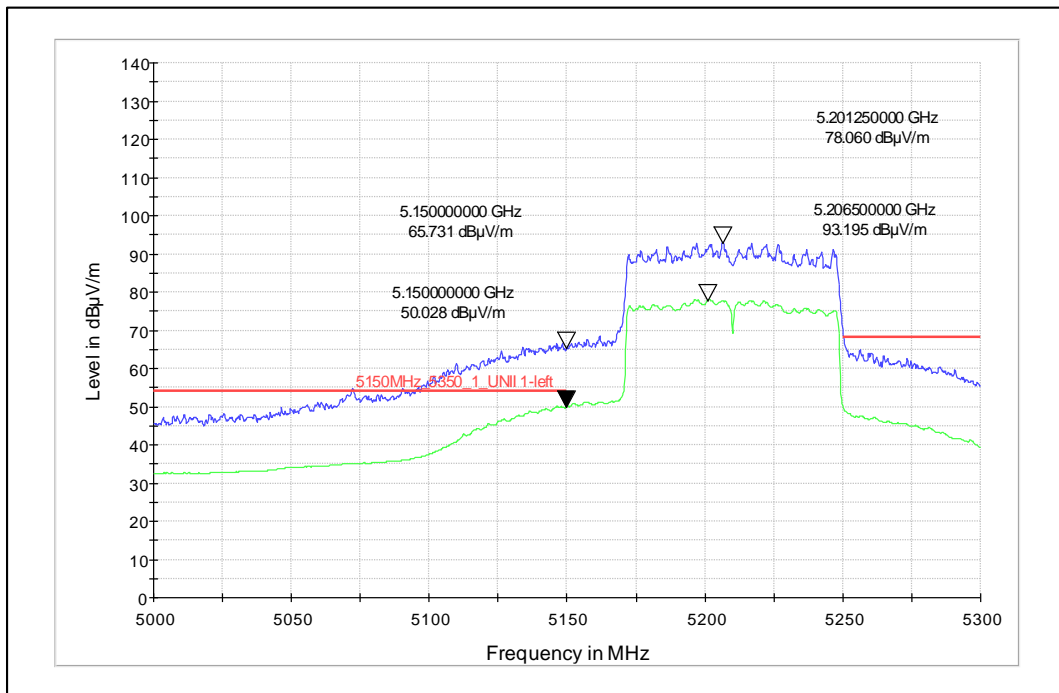

Modulation: 802.11ax\_HE-40

Data Rate : MCS 0

Channel Frequency - 5270MHz

Polarization -Vertical

Channel Frequency - 5270MHz

Polarization -Horizontal

Data Rate : MCS 11

Channel Frequency - 5795MHz

Polarization -Vertical

Channel Frequency - 5795MHz

Polarization -Horizontal

Modulation: 802.11ac\_VHT-80

Data Rate : MCS 0

Channel Frequency - 5210MHz

Polarization -Vertical

Channel Frequency - 52100MHz

Polarization -Horizontal

Data Rate : MCS 9

Channel Frequency - 5775MHz

Polarization -Vertical

Channel Frequency - 5775MHz

Polarization -Horizontal

Modulation: 802.11ax\_HE-80

Data Rate : MCS 0