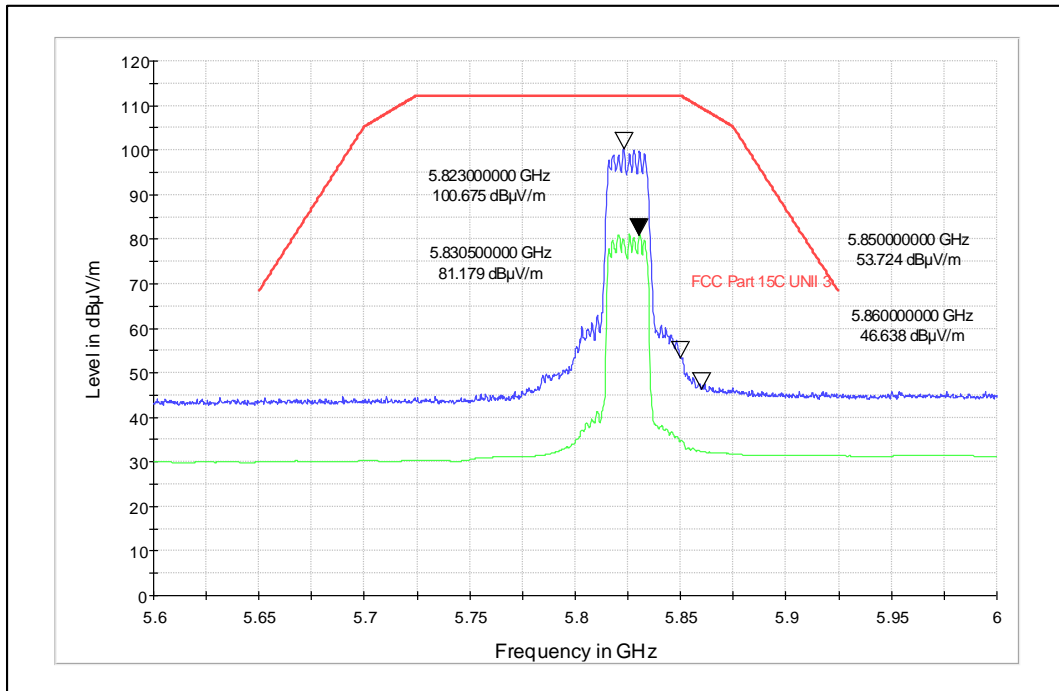

Channel Frequency - 5825MHz

Polarization -Horizontal

Data Rate : MCS8

Channel Frequency - 5825MHz

Polarization -Vertical

Channel Frequency - 5825MHz

Polarization -Horizontal

Modulation: 802.11ax\_HE-20

Data Rate : MCS 0

Channel Frequency - 5745MHz

Polarization -Vertical

Channel Frequency - 5745MHz

Polarization -Horizontal

Data Rate : MCS 11

Channel Frequency - 5825MHz

Polarization -Vertical

Channel Frequency - 5825MHz

Polarization -Horizontal

Modulation: 802.11n\_HT-40

Data Rate : MCS 0

Channel Frequency - 5270MHz

Polarization -Vertical

Channel Frequency - 5270MHz

Polarization -Horizontal

Data Rate : MCS 7

Channel Frequency - 5310MHz

Polarization -Vertical

Channel Frequency - 5310MHz

Polarization -Horizontal

Modulation: 802.11ac\_VHT-40

Data Rate : MCS 0

Channel Frequency - 5755MHz