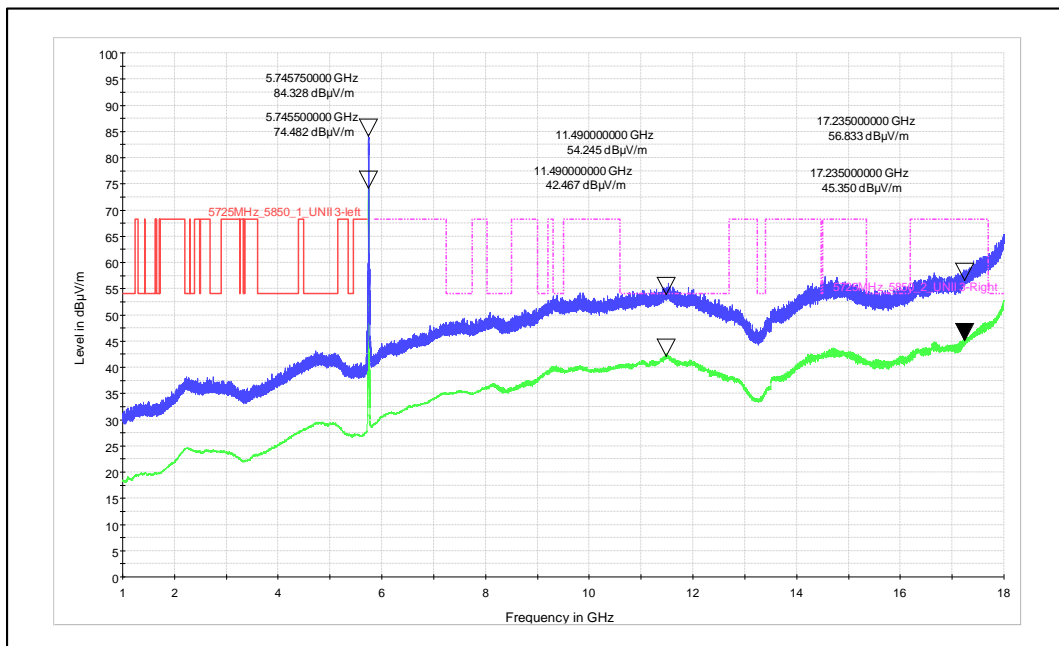

### 5. Radiated Spurious Emission

Modulation: 802.11a

Data Rate : 6Mbps

Channel Frequency - 5180MHz

Polarization -Vertical

Channel Frequency - 5180MHz

Polarization -Horizontal

Modulation: 802.11a

Data Rate : 54Mbps

Channel Frequency - 5260MHz

Polarization - Vertical

Channel Frequency - 5260MHz

Polarization - Horizontal

Modulation: 802.11n\_HT-20

Data Rate : MCS 0

Channel Frequency - 5745MHz

Polarization -Vertical

Channel Frequency - 5745MHz

Polarization -Horizontal

Modulation: 802.11n\_HT-20

Data Rate : MCS 7

Channel Frequency - 5745MHz

Polarization –Vertical

Channel Frequency - 5745MHz

Polarization –Horizontal

Modulation: 802.11ac\_VHT-20

Data Rate : MCS 0

Channel Frequency - 5825MHz

Polarization -Vertical

Channel Frequency - 5825MHz

Polarization -Horizontal

Modulation: 802.11ac\_VHT-20