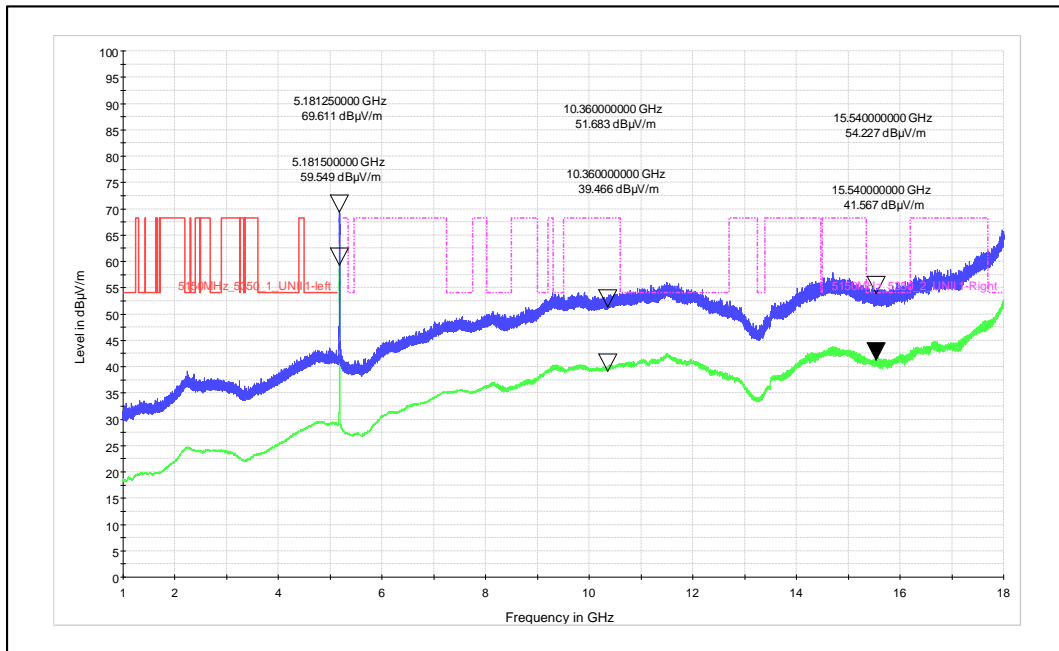

Polarization -Horizontal

### 5. Radiated Spurious Emission

Modulation: 802.11a

Data Rate : 6Mbps

Channel Frequency - 5180MHz

Polarization -Vertical

Channel Frequency - 5180MHz

Polarization -Horizontal

Modulation: 802.11a

Data Rate : 54Mbps

Channel Frequency - 5260MHz

Polarization - Vertical

Channel Frequency - 5260MHz

Polarization - Horizontal

Modulation: 802.11n\_HT-20

Data Rate : MCS 0

Channel Frequency - 5745MHz

Polarization -Vertical

Channel Frequency - 5745MHz

Polarization -Horizontal

Modulation: 802.11n\_HT-20

Data Rate : MCS 7

Channel Frequency - 5745MHz

Polarization –Vertical

Channel Frequency - 5745MHz