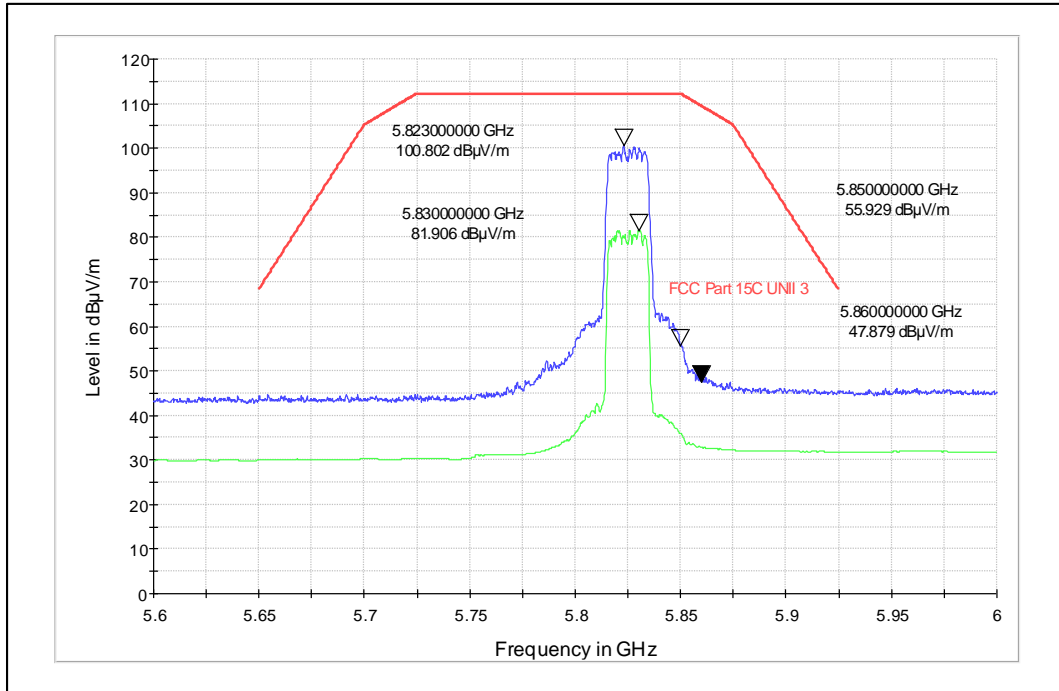

Channel Frequency - 5825MHz

Polarization -Horizontal

Data Rate : MCS8

Channel Frequency - 5825MHz

Polarization -Vertical

Channel Frequency - 5825MHz

Polarization -Horizontal

Modulation: 802.11ax\_HE-20

Data Rate : MCS 0

Channel Frequency - 5745MHz

Polarization -Vertical

Channel Frequency - 5745MHz

Polarization -Horizontal

Data Rate : MCS 11

Channel Frequency - 5825MHz

Polarization -Vertical

Channel Frequency - 5825MHz

Polarization -Horizontal

Modulation: 802.11n\_HT-40

Data Rate : MCS 0

Channel Frequency - 5270MHz

Polarization -Vertical

Channel Frequency - 5270MHz

Polarization -Horizontal