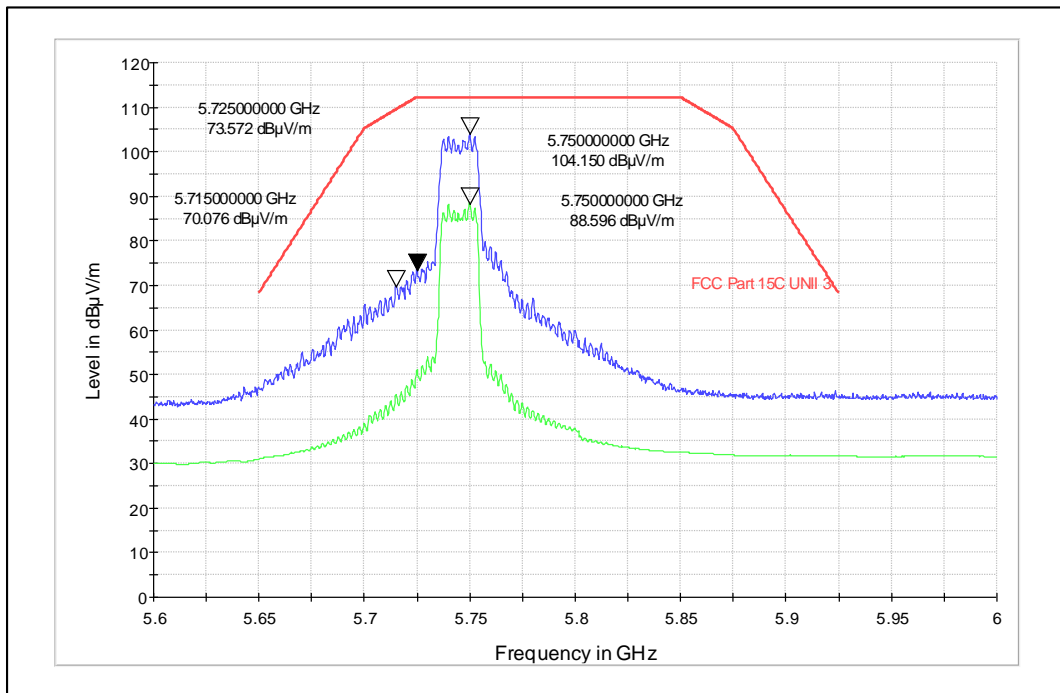

### 4. Restricted Band of operation

Worst Case Plots reported

Modulation: 802.11a

Data Rate : 6Mbps

Channel Frequency - 5180MHz

Polarization -Vertical

Channel Frequency - 5180MHz

Polarization -Horizontal

Data Rate : 54Mbps

Channel Frequency - 5260MHz

Polarization -Vertical

Channel Frequency - 5260MHz

Polarization -Horizontal

5GHz Test Plots

IN23VER9 001

Modulation: 802.11n HT20

Data Rate : MCS0

Channel Frequency - 5745MHz

Polarization -Vertical

Channel Frequency - 5745MHz

Polarization -Horizontal

Data Rate : MCS 7

Channel Frequency - 5745MHz

Polarization -Vertical

Channel Frequency - 5745MHz

Polarization -Horizontal

5GHz Test Plots

IN23VER9 001

Modulation: 802.11ac VHT20

Data Rate : MCS0

Channel Frequency - 5825MHz

Polarization -Vertical