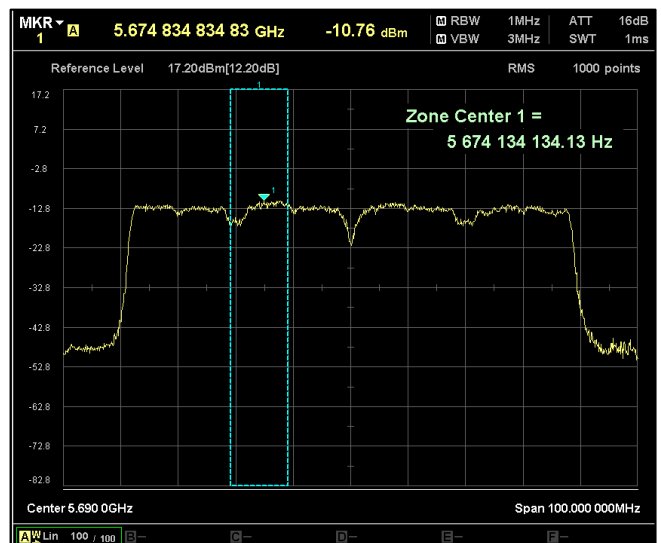

Modulation: 802.11ac-VHT80:

Data Rate: MCS 0

Channel Frequency 5210MHz

Channel Frequency 5210MHz

Channel Frequency 5530MHz

Channel Frequency 5690MHz

Channel Frequency 5775MHz

Data Rate: MCS 9

Channel Frequency 5210MHz

Channel Frequency 5210MHz

Channel Frequency 5530MHz

Channel Frequency 5690MHz

Channel Frequency 5775MHz

Modulation: 802.11ax-HE80:

Data Rate: MCS 0

Channel Frequency 5210MHz

### 4. Restricted Band of operation

Worst Case Plots reported

Modulation: 802.11a

Data Rate : 6Mbps

Channel Frequency - 5180MHz

Polarization -Vertical

Channel Frequency - 5180MHz

Polarization -Horizontal