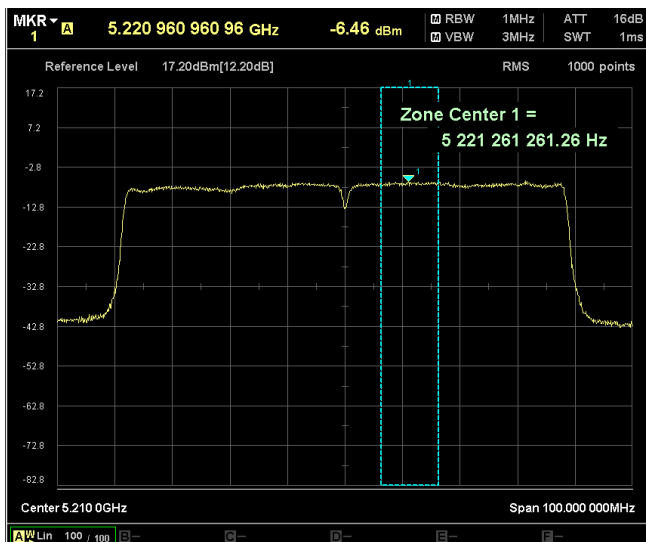

Modulation: 802.11ac-VHT80:

Data Rate: MCS 0

Channel Frequency 5210MHz

Channel Frequency 5210MHz

Channel Frequency 5530MHz

Channel Frequency 5690MHz

Channel Frequency 5775MHz

Data Rate: MCS 9

Channel Frequency 5210MHz

Channel Frequency 5210MHz

Channel Frequency 5530MHz

Channel Frequency 5690MHz

Channel Frequency 5775MHz

Modulation: 802.11ax-HE80:

Data Rate: MCS 0

Channel Frequency 5210MHz

### 4. Restricted Band of operation

Worst Case Plots reported

Modulation: 802.11a

Data Rate : 6Mbps

Channel Frequency - 5180MHz

Polarization -Vertical

Channel Frequency - 5180MHz

Polarization -Horizontal