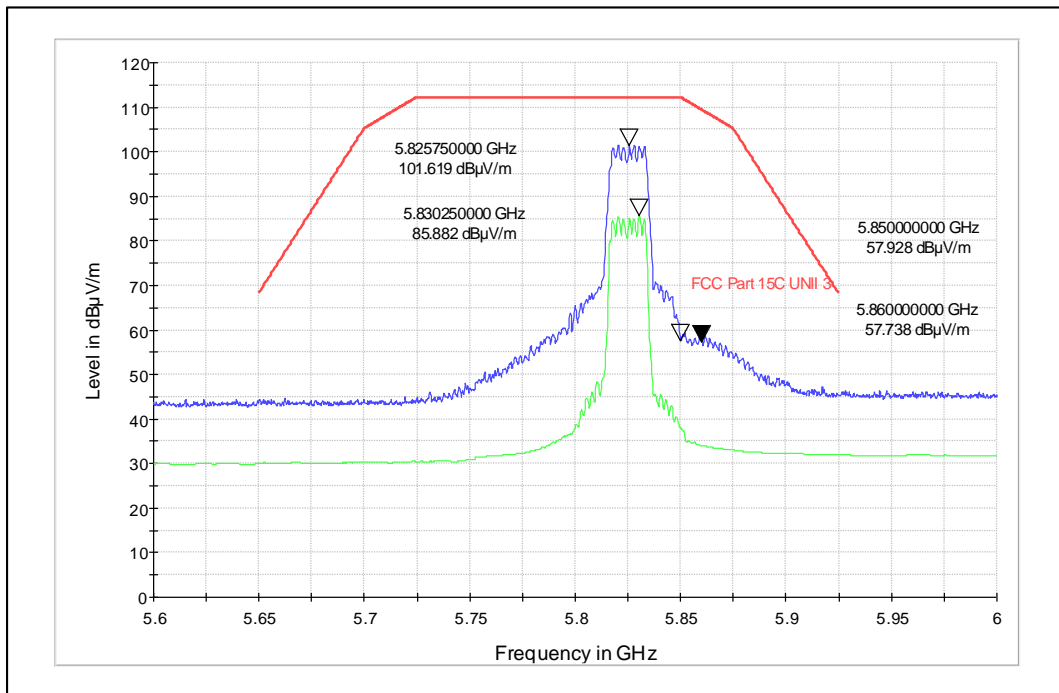

Channel Frequency - 5745MHz

Polarization -Horizontal

5GHz Test Plots

IN23VER9 001

Modulation: 802.11ac VHT20

Data Rate : MCS0

Channel Frequency - 5825MHz

Polarization -Vertical

Channel Frequency - 5825MHz

Polarization -Horizontal

Data Rate : MCS8

Channel Frequency - 5825MHz

Polarization -Vertical

Channel Frequency - 5825MHz

Polarization -Horizontal

Modulation: 802.11ax\_HE-20

Data Rate : MCS 0

Channel Frequency - 5745MHz

Polarization -Vertical

Channel Frequency - 5745MHz

Polarization -Horizontal

Data Rate : MCS 11

Channel Frequency - 5825MHz

Polarization -Vertical