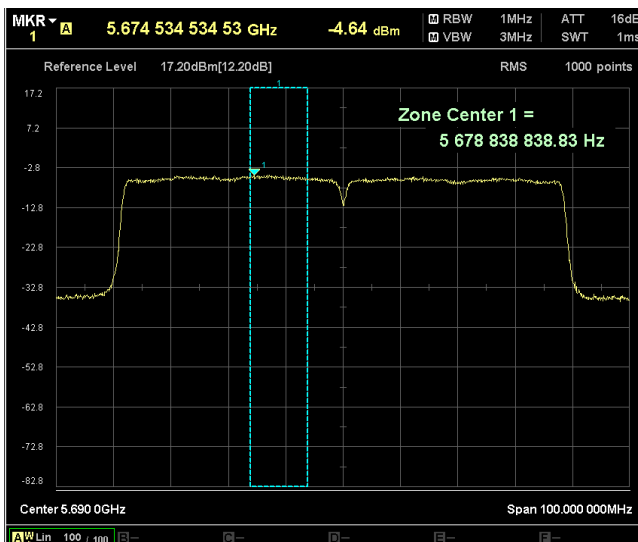

Modulation: 802.11ac-VHT80:

Data Rate: MCS 0

Channel Frequency 5210MHz

Channel Frequency 5210MHz

Channel Frequency 5530MHz

Channel Frequency 5690MHz

Channel Frequency 5775MHz

Data Rate: MCS 9

Channel Frequency 5210MHz

Channel Frequency 5210MHz

Channel Frequency 5530MHz

Channel Frequency 5690MHz

Channel Frequency 5775MHz

Modulation: 802.11ax-HE80:

Data Rate: MCS 0

Channel Frequency 5210MHz

### 4. Restricted Band of operation

Worst Case Plots reported

Modulation: 802.11a

Data Rate : 6Mbps

Channel Frequency - 5180MHz

Polarization -Vertical

Channel Frequency - 5180MHz

Polarization -Horizontal