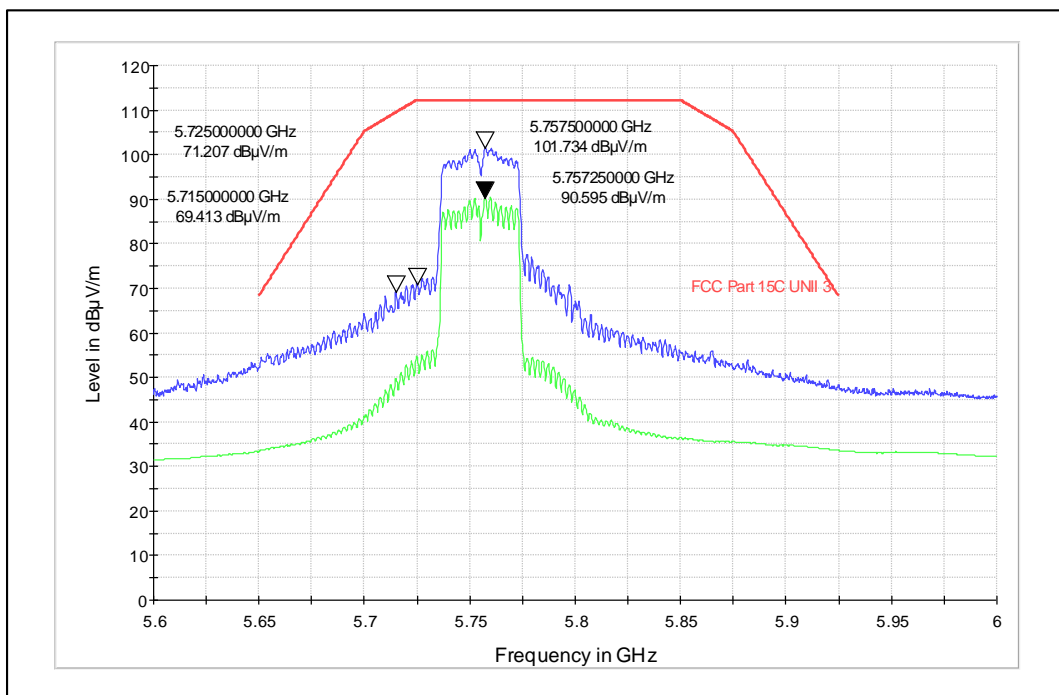

Channel Frequency - 5825MHz

Polarization -Horizontal

Modulation: 802.11n\_HT-40

Data Rate : MCS 0

Channel Frequency - 5270MHz

Polarization -Vertical

Channel Frequency - 5270MHz

Polarization -Horizontal

Data Rate : MCS 7

Channel Frequency - 5310MHz

Polarization -Vertical

Channel Frequency - 5310MHz

Polarization -Horizontal

Modulation: 802.11ac\_VHT-40

Data Rate : MCS 0

Channel Frequency - 5755MHz

Polarization -Vertical

Channel Frequency - 5755MHz

Polarization -Horizontal

Data Rate : MCS 9

Channel Frequency - 5795MHz

Polarization -Vertical

Channel Frequency - 5795MHz

Polarization -Horizontal