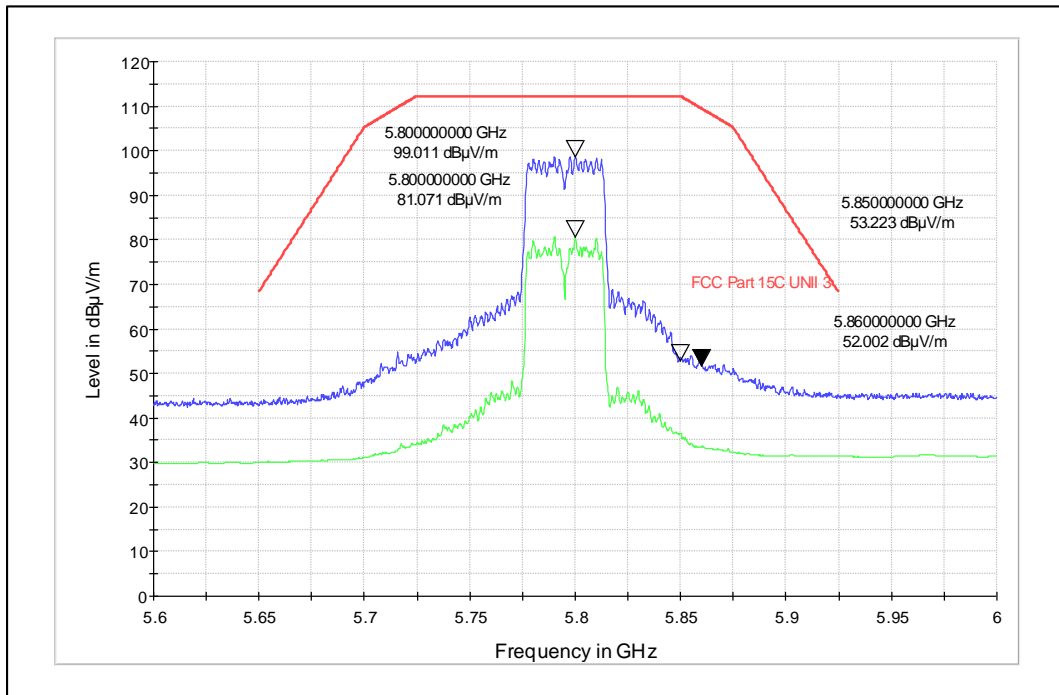

Channel Frequency - 5825MHz

Polarization -Horizontal

Modulation: 802.11n\_HT-40

Data Rate : MCS 0

Channel Frequency - 5270MHz

Polarization -Vertical

Channel Frequency - 5270MHz

Polarization -Horizontal

Data Rate : MCS 7

Channel Frequency - 5310MHz

Polarization -Vertical

Channel Frequency - 5310MHz

Polarization -Horizontal

Modulation: 802.11ac\_VHT-40

Data Rate : MCS 0

Channel Frequency - 5755MHz

Polarization -Vertical

Channel Frequency - 5755MHz

Polarization -Horizontal

Data Rate : MCS 9

Channel Frequency - 5795MHz

Polarization -Vertical

Channel Frequency - 5795MHz

Polarization -Horizontal