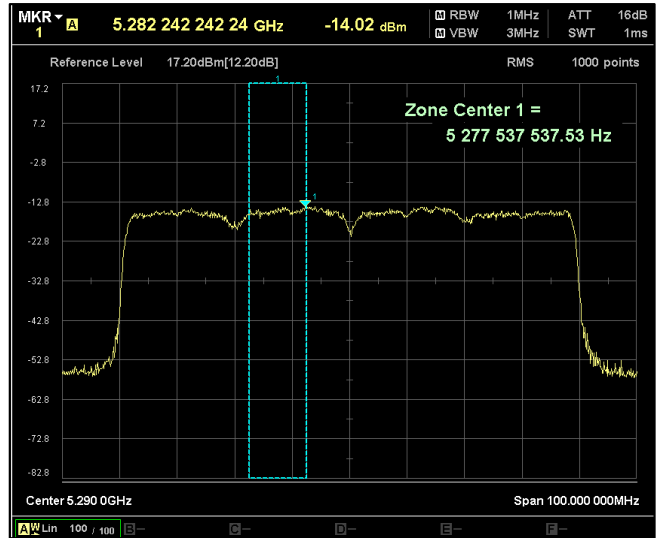

Channel Frequency 5290MHz

Channel Frequency 5530MHz

Channel Frequency 5690MHz

Channel Frequency 5775MHz

Data Rate: MCS 11

Channel Frequency 5210MHz

Channel Frequency 5210MHz

Channel Frequency 5530MHz

Channel Frequency 5690MHz

Channel Frequency 5775MHz

### 4. Restricted Band of operation

Worst Case Plots reported

Modulation: 802.11a

Data Rate : 6Mbps

Channel Frequency - 5180MHz

Polarization -Vertical

Channel Frequency - 5180MHz

Polarization -Horizontal