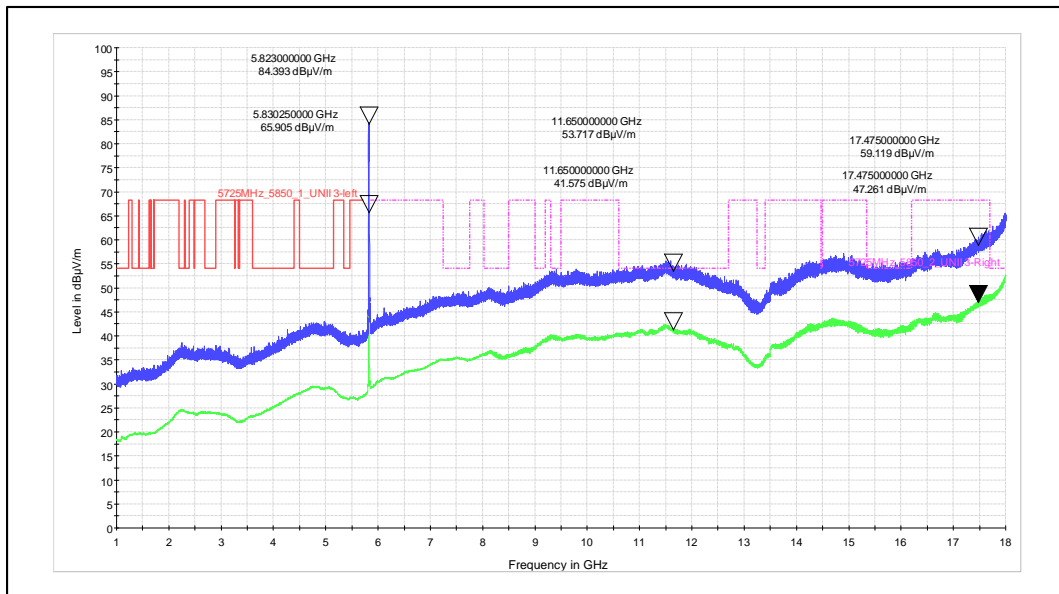

Polarization –Horizontal

Modulation: 802.11ac\_VHT-20

Data Rate : MCS 0

Channel Frequency - 5825MHz

Polarization -Vertical

Channel Frequency - 5825MHz

Polarization -Horizontal

Modulation: 802.11ac\_VHT-20

Data Rate : MCS 8

Channel Frequency - 5825MHz

Polarization -Vertical

Channel Frequency - 5825MHz

Polarization -Horizontal

Modulation: 802.11ax\_HE-20

Data Rate : MCS 0

Channel Frequency - 5745MHz

Polarization -Vertical

Channel Frequency - 5745MHz

Polarization -Horizontal

Modulation: 802.11ax\_HE-20

Data Rate : MCS 11

Channel Frequency - 5825MHz

Polarization -Vertical

Channel Frequency - 5825MHz

Polarization -Horizontal