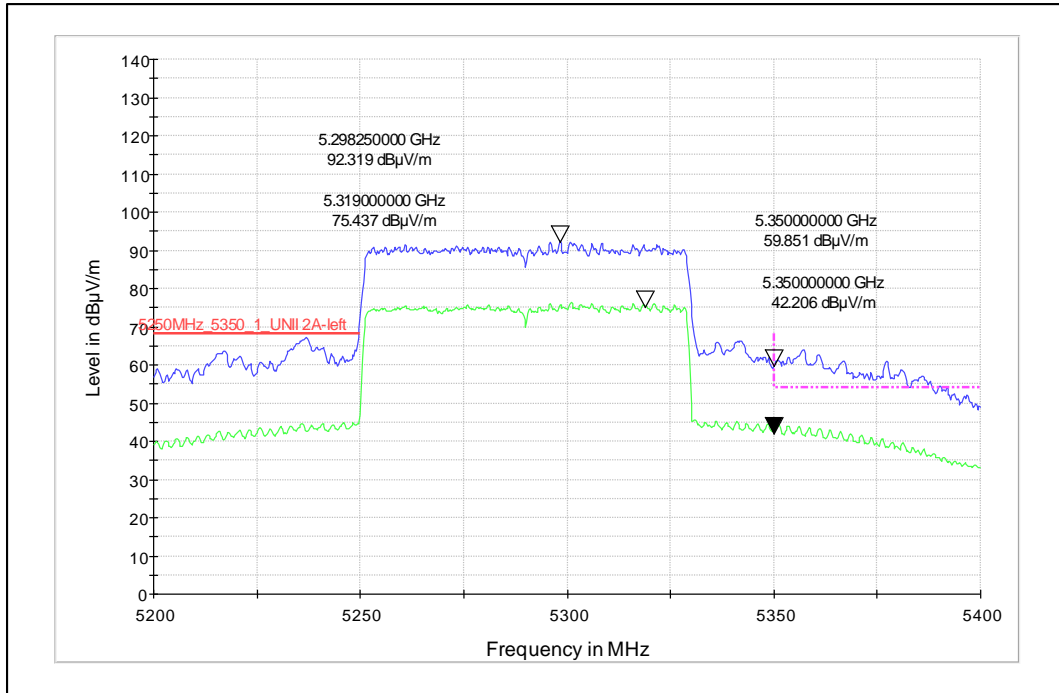

Polarization -Vertical

Channel Frequency - 5795MHz

Polarization -Horizontal

Modulation: 802.11ac\_VHT-80

Data Rate : MCS 0

Channel Frequency - 5210MHz

Polarization -Vertical

Channel Frequency - 52100MHz

Polarization -Horizontal

Data Rate : MCS 9

Channel Frequency - 5775MHz

Polarization -Vertical

Channel Frequency - 5775MHz

Polarization -Horizontal

Modulation: 802.11ax\_HE-80

Data Rate : MCS 0

Channel Frequency - 5290MHz

Polarization –Vertical

Channel Frequency - 5290MHz

Polarization –Horizontal

Data Rate : MCS 11

Channel Frequency - 5775MHz

Polarization -Vertical

Channel Frequency - 5775MHz