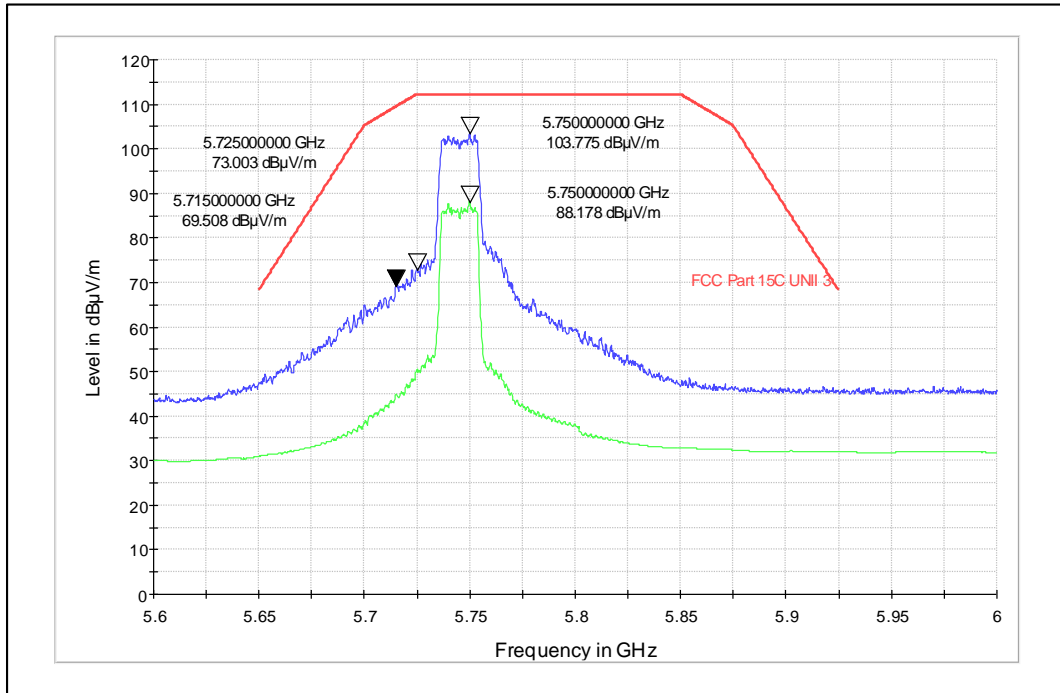

### 4. Restricted Band of operation

Worst Case Plots reported

Modulation: 802.11a

Data Rate : 6Mbps

Channel Frequency - 5180MHz

Polarization -Vertical

Channel Frequency - 5180MHz

Polarization -Horizontal

Data Rate : 54Mbps

Channel Frequency - 5260MHz

Polarization -Vertical

Channel Frequency - 5260MHz

Polarization -Horizontal

5GHz Test Plots

IN23VER9 001

Modulation: 802.11n HT20

Data Rate : MCS0

Channel Frequency - 5745MHz

Polarization -Vertical

Channel Frequency - 5745MHz

Polarization -Horizontal

Data Rate : MCS 7

Channel Frequency - 5745MHz

Polarization -Vertical

Channel Frequency - 5745MHz

Polarization -Horizontal

5GHz Test Plots

IN23VER9 001

Modulation: 802.11ac VHT20

Data Rate : MCS0

Channel Frequency - 5825MHz

Polarization -Vertical