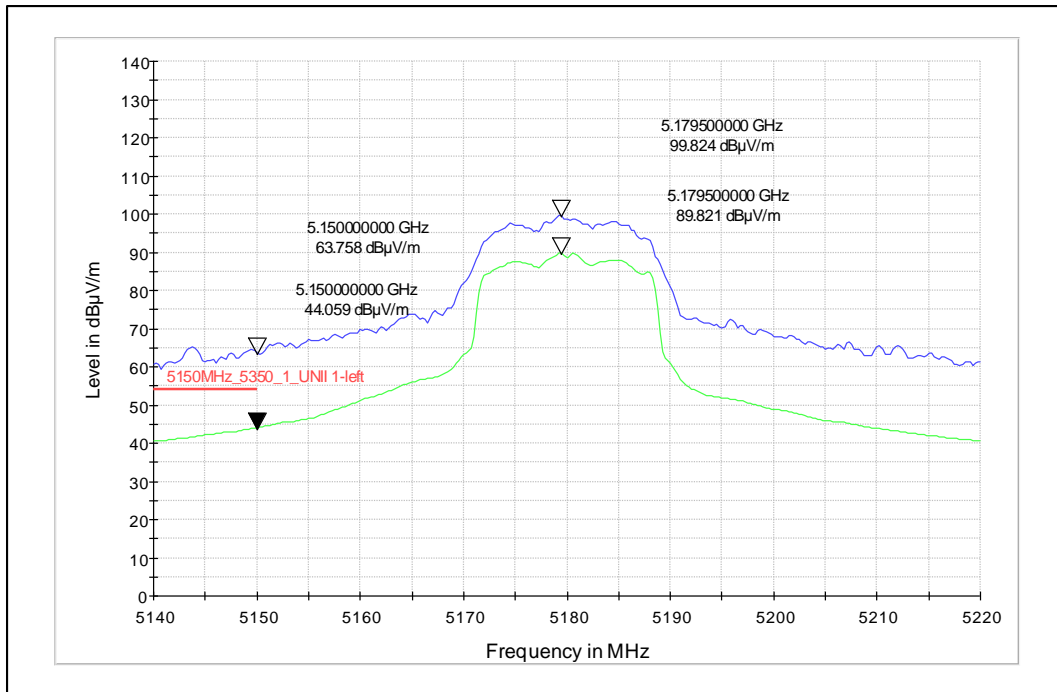

Channel Frequency 5290MHz

Channel Frequency 5530MHz

Channel Frequency 5690MHz

Channel Frequency 5775MHz

Data Rate: MCS 11

Channel Frequency 5210MHz

Channel Frequency 5210MHz

Channel Frequency 5530MHz

Channel Frequency 5690MHz

Channel Frequency 5775MHz

### 4. Restricted Band of operation

Worst Case Plots reported

Modulation: 802.11a

Data Rate : 6Mbps

Channel Frequency - 5180MHz

Polarization -Vertical

Channel Frequency - 5180MHz

Polarization -Horizontal

Data Rate : 54Mbps

Channel Frequency - 5260MHz

Polarization -Vertical

Channel Frequency - 5260MHz

Polarization -Horizontal

5GHz Test Plots

IN23VER9 001

Modulation: 802.11n HT20