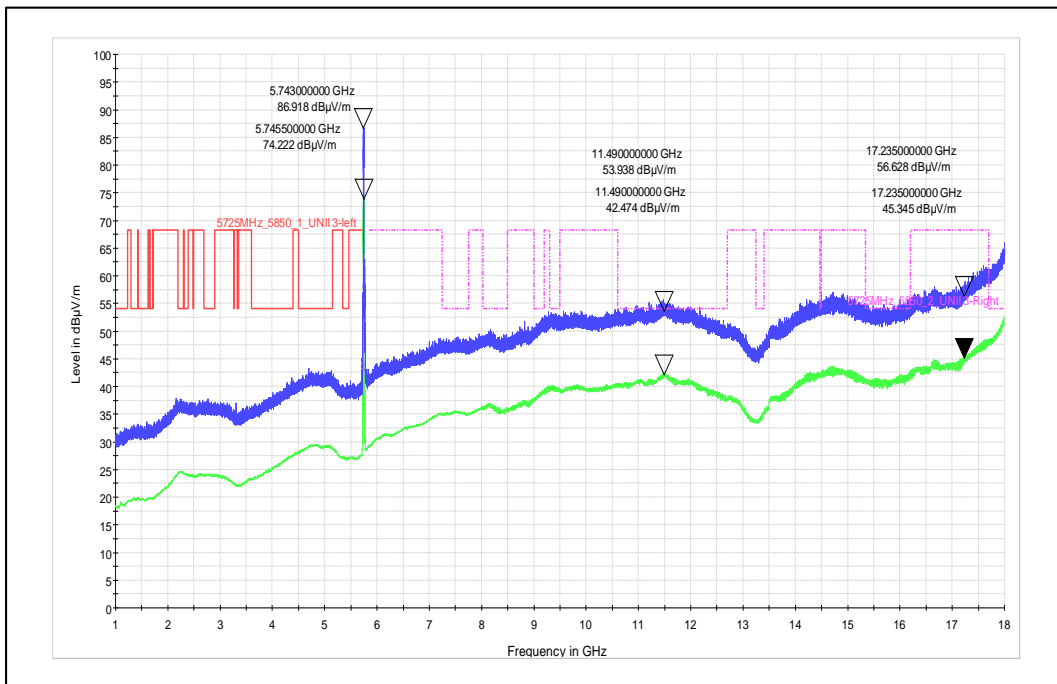

Polarization –Horizontal

Modulation: 802.11ac\_VHT-20

Data Rate : MCS 0

Channel Frequency - 5825MHz

Polarization -Vertical

Channel Frequency - 5825MHz

Polarization -Horizontal

Modulation: 802.11ac\_VHT-20

Data Rate : MCS 8

Channel Frequency - 5825MHz

Polarization -Vertical

Channel Frequency - 5825MHz

Polarization -Horizontal

Modulation: 802.11ax\_HE-20

Data Rate : MCS 0

Channel Frequency - 5745MHz

Polarization -Vertical

Channel Frequency - 5745MHz

Polarization -Horizontal

Modulation: 802.11ax\_HE-20

Data Rate : MCS 11

Channel Frequency - 5825MHz

Polarization -Vertical

Channel Frequency - 5825MHz

Polarization -Horizontal