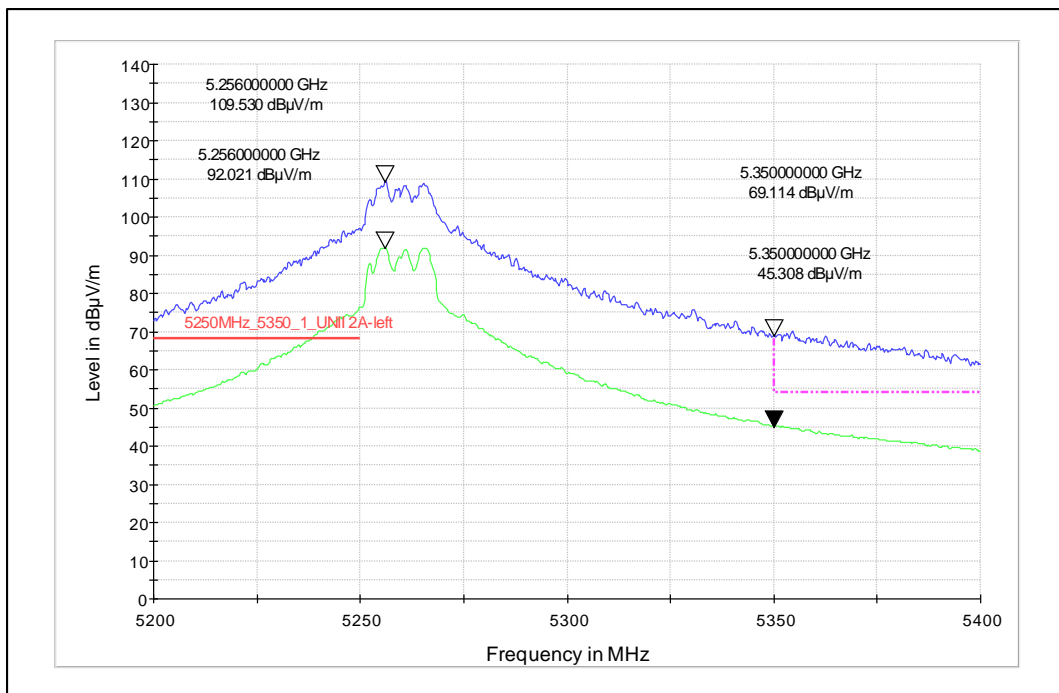

### 4. Restricted Band of operation

Worst Case Plots reported

Modulation: 802.11a

Data Rate : 6Mbps

Channel Frequency - 5180MHz

Polarization -Vertical

Channel Frequency - 5180MHz

Polarization -Horizontal

Data Rate : 54Mbps

Channel Frequency - 5260MHz

Polarization -Vertical

Channel Frequency - 5260MHz

Polarization -Horizontal

5GHz Test Plots

IN23VER9 001

Modulation: 802.11n HT20

Data Rate : MCS0

Channel Frequency - 5745MHz

Polarization -Vertical

Channel Frequency - 5745MHz

Polarization -Horizontal

Data Rate : MCS 7

Channel Frequency - 5745MHz

Polarization -Vertical