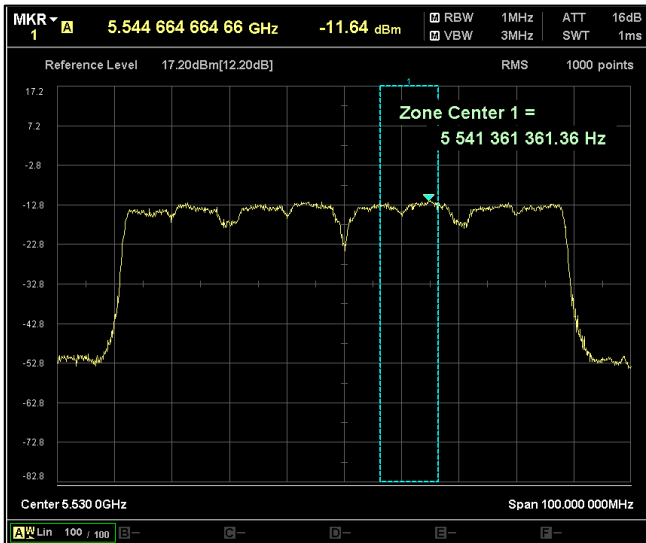

Modulation: 802.11ac-VHT80:

Data Rate: MCS 0

Channel Frequency 5210MHz

Channel Frequency 5210MHz

Channel Frequency 5530MHz

Channel Frequency 5690MHz

Channel Frequency 5775MHz

Data Rate: MCS 9

Channel Frequency 5210MHz

Channel Frequency 5210MHz

Channel Frequency 5530MHz

Channel Frequency 5690MHz

Channel Frequency 5775MHz

Modulation: 802.11ax-HE80:

Data Rate: MCS 0

Channel Frequency 5210MHz

### 4. Restricted Band of operation

Worst Case Plots reported

Modulation: 802.11a

Data Rate : 6Mbps

Channel Frequency - 5180MHz

Polarization -Vertical

Channel Frequency - 5180MHz

Polarization -Horizontal