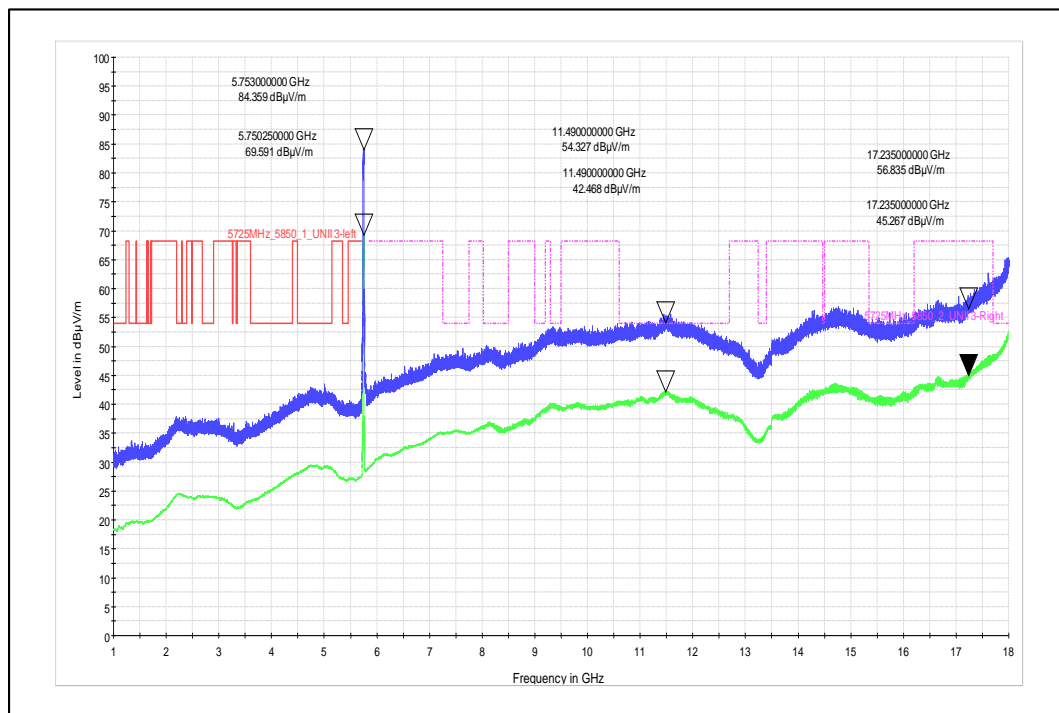

### 5. Radiated Spurious Emission

Modulation: 802.11a

Data Rate : 6Mbps

Channel Frequency - 5180MHz

Polarization -Vertical

Channel Frequency - 5180MHz

Polarization -Horizontal

Modulation: 802.11a

Data Rate : 54Mbps

Channel Frequency - 5260MHz

Polarization - Vertical

Channel Frequency - 5260MHz

Polarization - Horizontal

Modulation: 802.11n\_HT-20

Data Rate : MCS 0

Channel Frequency - 5745MHz

Polarization -Vertical

Channel Frequency - 5745MHz

Polarization -Horizontal

Modulation: 802.11n\_HT-20

Data Rate : MCS 7

Channel Frequency - 5745MHz

Polarization –Vertical

Channel Frequency - 5745MHz

Polarization –Horizontal

Modulation: 802.11ac\_VHT-20

Data Rate : MCS 0

Channel Frequency - 5825MHz

Polarization -Vertical

Channel Frequency - 5825MHz

Polarization -Horizontal

Modulation: 802.11ac\_VHT-20