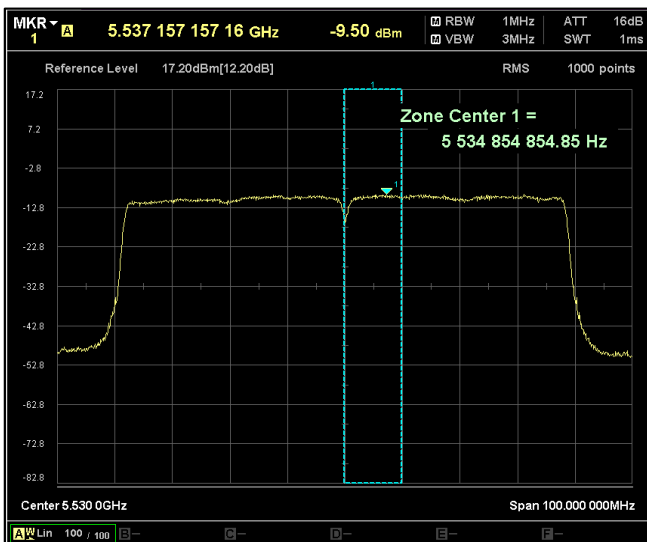

Modulation: 802.11ac-VHT80:

Data Rate: MCS 0

Channel Frequency 5210MHz

Channel Frequency 5210MHz

Channel Frequency 5530MHz

Channel Frequency 5690MHz

Channel Frequency 5775MHz

Data Rate: MCS 9

Channel Frequency 5210MHz

Channel Frequency 5210MHz

Channel Frequency 5530MHz

Channel Frequency 5690MHz

Channel Frequency 5775MHz

Modulation: 802.11ax-HE80:

Data Rate: MCS 0

Channel Frequency 5210MHz

### 4. Restricted Band of operation

Worst Case Plots reported

Modulation: 802.11a

Data Rate : 6Mbps

Channel Frequency - 5180MHz

Polarization -Vertical

Channel Frequency - 5180MHz

Polarization -Horizontal