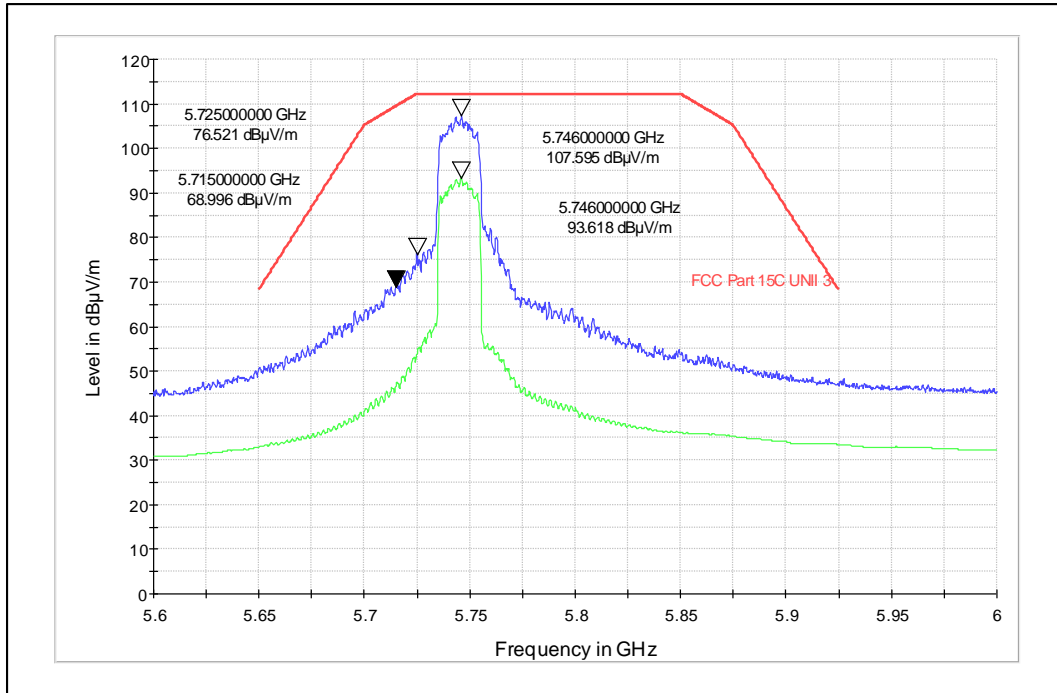

Channel Frequency - 5745MHz

Polarization -Horizontal

5GHz Test Plots

IN23VER9 001

Modulation: 802.11ac VHT20

Data Rate : MCS0

Channel Frequency - 5825MHz

Polarization -Vertical

Channel Frequency - 5825MHz

Polarization -Horizontal

Data Rate : MCS8

Channel Frequency - 5825MHz

Polarization -Vertical

Channel Frequency - 5825MHz

Polarization -Horizontal

Modulation: 802.11ax\_HE-20

Data Rate : MCS 0

Channel Frequency - 5745MHz

Polarization -Vertical

Channel Frequency - 5745MHz

Polarization -Horizontal

Data Rate : MCS 11

Channel Frequency - 5825MHz

Polarization -Vertical