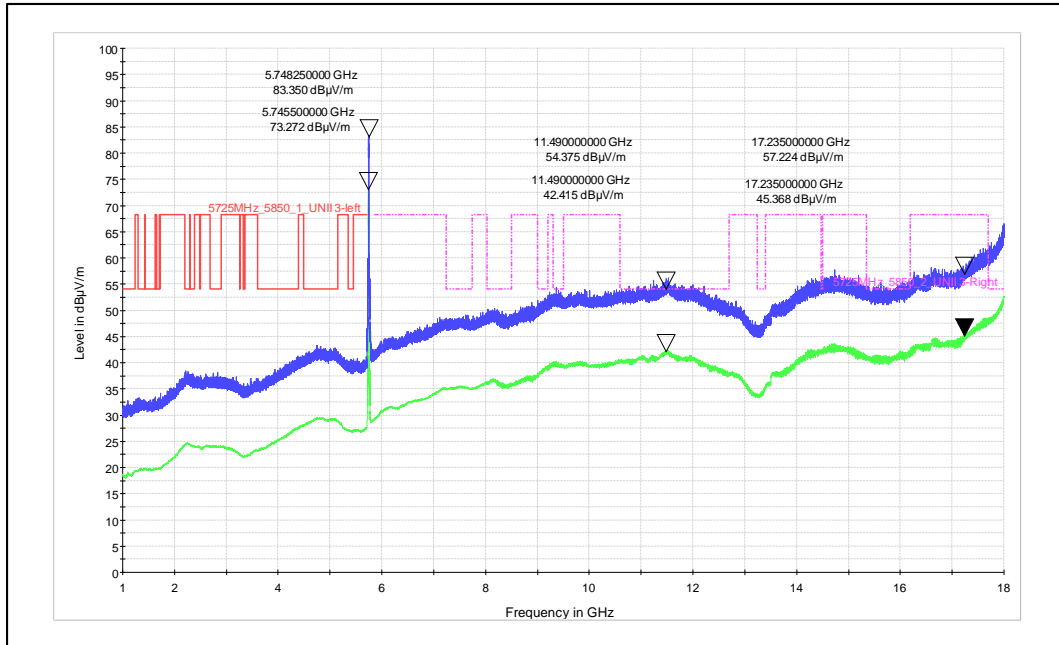

### 5. Radiated Spurious Emission

Modulation: 802.11a

Data Rate : 6Mbps

Channel Frequency - 5180MHz

Polarization -Vertical

Channel Frequency - 5180MHz

Polarization -Horizontal

Modulation: 802.11a

Data Rate : 54Mbps

Channel Frequency - 5260MHz

Polarization - Vertical

Channel Frequency - 5260MHz

Polarization - Horizontal

Modulation: 802.11n\_HT-20

Data Rate : MCS 0

Channel Frequency - 5745MHz

Polarization -Vertical

Channel Frequency - 5745MHz

Polarization -Horizontal

Modulation: 802.11n\_HT-20

Data Rate : MCS 7

Channel Frequency - 5745MHz

Polarization –Vertical

Channel Frequency - 5745MHz

Polarization –Horizontal

Modulation: 802.11ac\_VHT-20

Data Rate : MCS 0

Channel Frequency - 5825MHz

Polarization -Vertical

Channel Frequency - 5825MHz

Polarization -Horizontal

Modulation: 802.11ac\_VHT-20