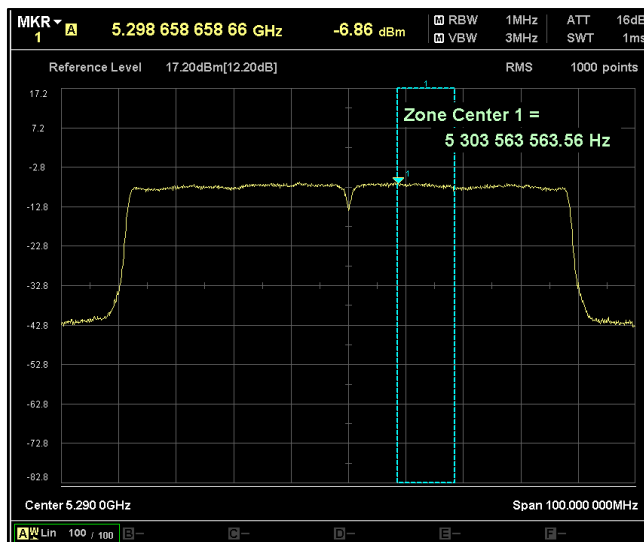

Modulation: 802.11ac-VHT80:

Data Rate: MCS 0

Channel Frequency 5210MHz

Channel Frequency 5210MHz

Channel Frequency 5530MHz

Channel Frequency 5690MHz

Channel Frequency 5775MHz

Data Rate: MCS 9

Channel Frequency 5210MHz

Channel Frequency 5210MHz

Channel Frequency 5530MHz

Channel Frequency 5690MHz

Channel Frequency 5775MHz

Modulation: 802.11ax-HE80:

Data Rate: MCS 0

Channel Frequency 5210MHz

### 4. Restricted Band of operation

Worst Case Plots reported

Modulation: 802.11a

Data Rate : 6Mbps

Channel Frequency - 5180MHz

Polarization -Vertical

Channel Frequency - 5180MHz

Polarization -Horizontal