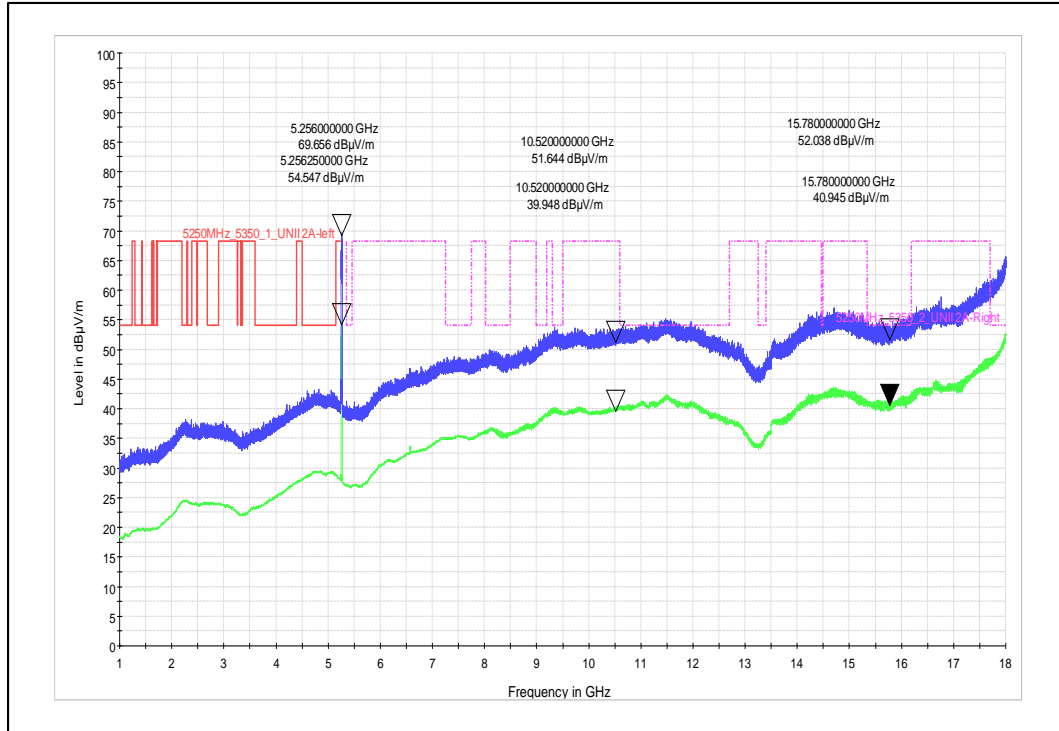

Polarization -Horizontal

### 5. Radiated Spurious Emission

Modulation: 802.11a

Data Rate : 6Mbps

Channel Frequency - 5180MHz

Polarization -Vertical

Channel Frequency - 5180MHz

Polarization -Horizontal

Modulation: 802.11a

Data Rate : 54Mbps

Channel Frequency - 5260MHz

Polarization - Vertical

Channel Frequency - 5260MHz

Polarization - Horizontal

Modulation: 802.11n\_HT-20

Data Rate : MCS 0

Channel Frequency - 5745MHz

Polarization -Vertical

Channel Frequency - 5745MHz

Polarization -Horizontal

Modulation: 802.11n\_HT-20

Data Rate : MCS 7

Channel Frequency - 5745MHz

Polarization –Vertical

Channel Frequency - 5745MHz