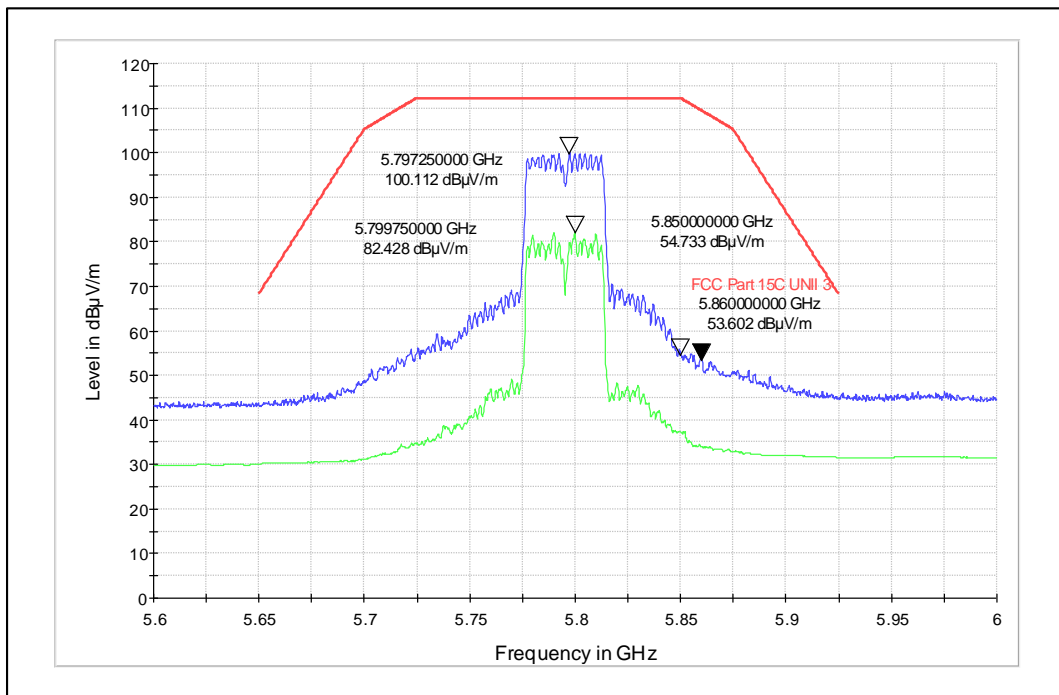

Data Rate : MCS 7

Channel Frequency - 5310MHz

Polarization -Vertical

Channel Frequency - 5310MHz

Polarization -Horizontal

Modulation: 802.11ac\_VHT-40

Data Rate : MCS 0

Channel Frequency - 5755MHz

Polarization -Vertical

Channel Frequency - 5755MHz

Polarization -Horizontal

Data Rate : MCS 9

Channel Frequency - 5795MHz

Polarization -Vertical

Channel Frequency - 5795MHz

Polarization -Horizontal

Modulation: 802.11ax\_HE-40

Data Rate : MCS 0

Channel Frequency - 5270MHz

Polarization -Vertical

Channel Frequency - 5270MHz

Polarization -Horizontal

Data Rate : MCS 11

Channel Frequency - 5795MHz

Polarization -Vertical

Channel Frequency - 5795MHz

Polarization -Horizontal

Modulation: 802.11ac\_VHT-80

Data Rate : MCS 0

Channel Frequency - 5210MHz

Polarization -Vertical

Channel Frequency - 52100MHz