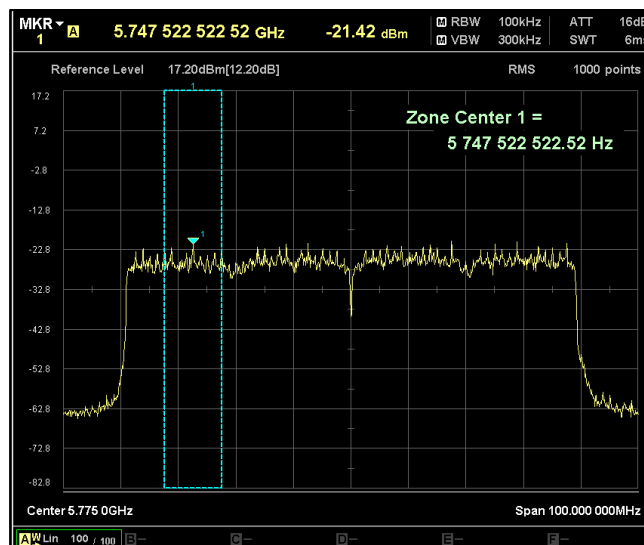

Channel Frequency 5290MHz

Channel Frequency 5530MHz

Channel Frequency 5690MHz

Channel Frequency 5775MHz

Data Rate: MCS 11

Channel Frequency 5210MHz

Channel Frequency 5210MHz

Channel Frequency 5530MHz

Channel Frequency 5690MHz

Channel Frequency 5775MHz

### 4. Restricted Band of operation

Worst Case Plots reported

Modulation: 802.11a

Data Rate : 6Mbps

Channel Frequency - 5180MHz

Polarization -Vertical

Channel Frequency - 5180MHz

Polarization -Horizontal