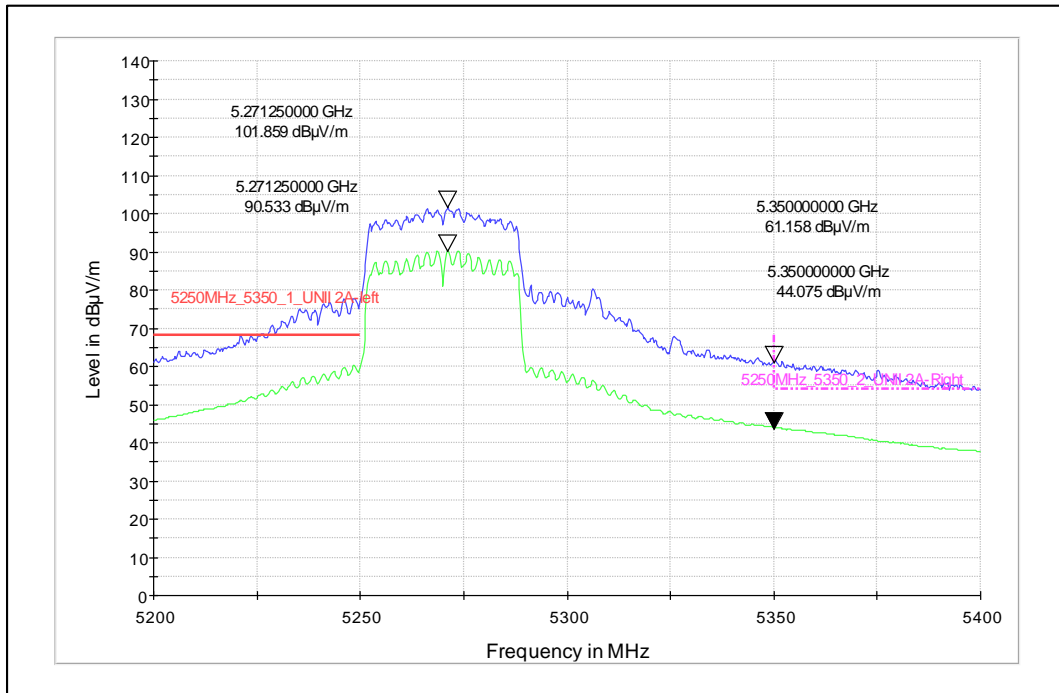

Channel Frequency - 5825MHz

Polarization -Horizontal

Data Rate : MCS8

Channel Frequency - 5825MHz

Polarization -Vertical

Channel Frequency - 5825MHz

Polarization -Horizontal

Modulation: 802.11ax\_HE-20

Data Rate : MCS 0

Channel Frequency - 5745MHz

Polarization -Vertical

Channel Frequency - 5745MHz

Polarization -Horizontal

Data Rate : MCS 11

Channel Frequency - 5825MHz

Polarization -Vertical

Channel Frequency - 5825MHz

Polarization -Horizontal

Modulation: 802.11n\_HT-40

Data Rate : MCS 0

Channel Frequency - 5270MHz

Polarization -Vertical

Channel Frequency - 5270MHz

Polarization -Horizontal

Data Rate : MCS 7

Channel Frequency - 5310MHz

Polarization -Vertical

Channel Frequency - 5310MHz

Polarization -Horizontal

Modulation: 802.11ac\_VHT-40

Data Rate : MCS 0

Channel Frequency - 5755MHz