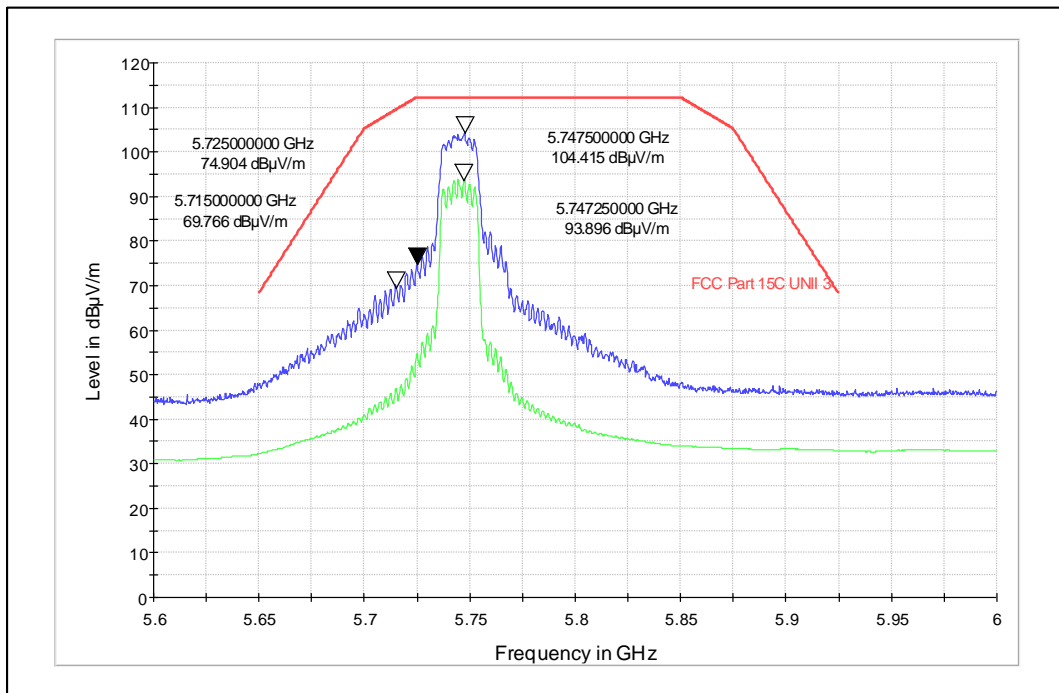

### 4. Restricted Band of operation

Worst Case Plots reported

Modulation: 802.11a

Data Rate : 6Mbps

Channel Frequency - 5180MHz

Polarization -Vertical

Channel Frequency - 5180MHz

Polarization -Horizontal

Data Rate : 54Mbps

Channel Frequency - 5260MHz

Polarization -Vertical

Channel Frequency - 5260MHz

Polarization -Horizontal

5GHz Test Plots

IN23VER9 001

Modulation: 802.11n HT20

Data Rate : MCS0

Channel Frequency - 5745MHz

Polarization -Vertical

Channel Frequency - 5745MHz

Polarization -Horizontal

Data Rate : MCS 7

Channel Frequency - 5745MHz

Polarization -Vertical