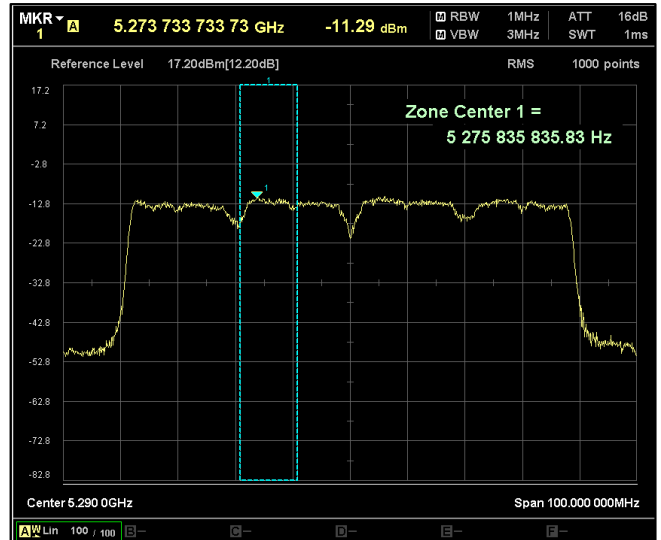

Modulation: 802.11ac-VHT80:

Data Rate: MCS 0

Channel Frequency 5210MHz

Channel Frequency 5210MHz

Channel Frequency 5530MHz

Channel Frequency 5690MHz

Channel Frequency 5775MHz

Data Rate: MCS 9

Channel Frequency 5210MHz

Channel Frequency 5210MHz

Channel Frequency 5530MHz

Channel Frequency 5690MHz

Channel Frequency 5775MHz

Modulation: 802.11ax-HE80:

Data Rate: MCS 0

Channel Frequency 5210MHz

### 4. Restricted Band of operation

Worst Case Plots reported

Modulation: 802.11a

Data Rate : 6Mbps

Channel Frequency - 5180MHz

Polarization -Vertical

Channel Frequency - 5180MHz

Polarization -Horizontal