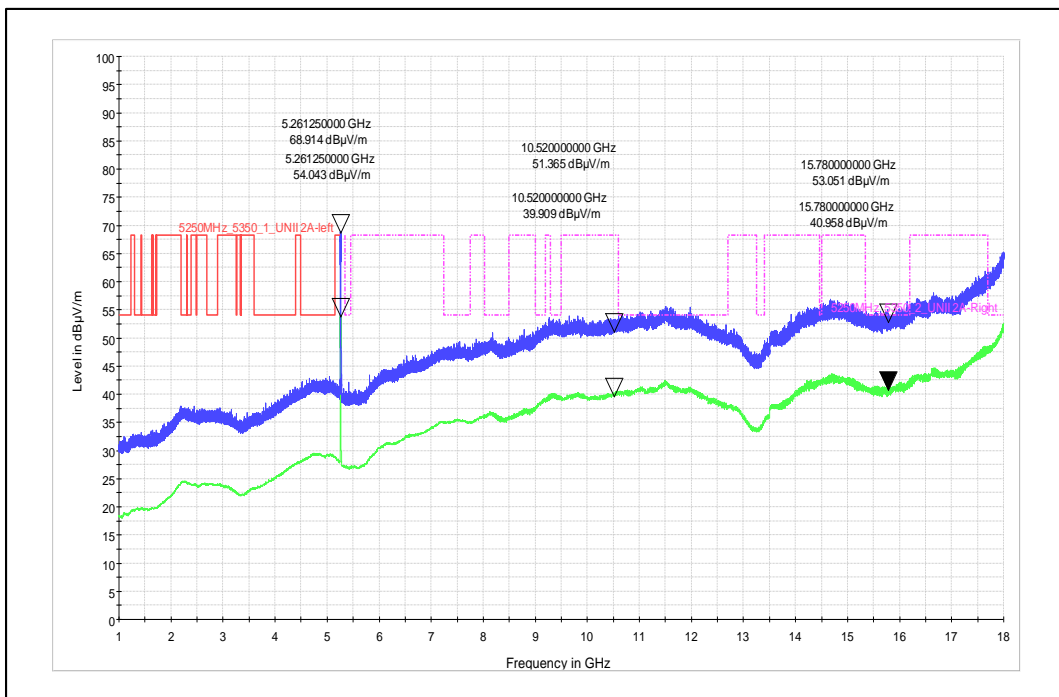

Polarization -Horizontal

### 5. Radiated Spurious Emission

Modulation: 802.11a

Data Rate : 6Mbps

Channel Frequency - 5180MHz

Polarization -Vertical

Channel Frequency - 5180MHz

Polarization -Horizontal

Modulation: 802.11a

Data Rate : 54Mbps

Channel Frequency - 5260MHz

Polarization - Vertical

Channel Frequency - 5260MHz

Polarization - Horizontal

Modulation: 802.11n\_HT-20

Data Rate : MCS 0

Channel Frequency - 5745MHz

Polarization -Vertical

Channel Frequency - 5745MHz

Polarization -Horizontal

Modulation: 802.11n\_HT-20

Data Rate : MCS 7

Channel Frequency - 5745MHz

Polarization –Vertical

Channel Frequency - 5745MHz