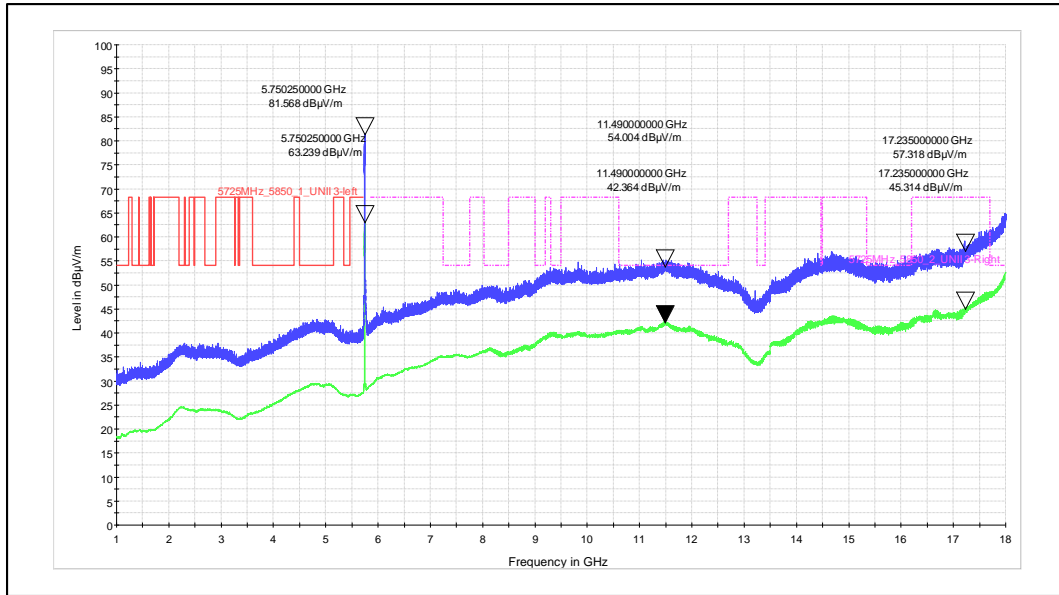

Polarization –Horizontal

Modulation: 802.11ac\_VHT-20

Data Rate : MCS 0

Channel Frequency - 5825MHz

Polarization -Vertical

Channel Frequency - 5825MHz

Polarization -Horizontal

Modulation: 802.11ac\_VHT-20

Data Rate : MCS 8

Channel Frequency - 5825MHz

Polarization -Vertical

Channel Frequency - 5825MHz

Polarization -Horizontal

Modulation: 802.11ax\_HE-20

Data Rate : MCS 0

Channel Frequency - 5745MHz

Polarization -Vertical

Channel Frequency - 5745MHz

Polarization -Horizontal

Modulation: 802.11ax\_HE-20

Data Rate : MCS 11

Channel Frequency - 5825MHz

Polarization -Vertical

Channel Frequency - 5825MHz

Polarization -Horizontal