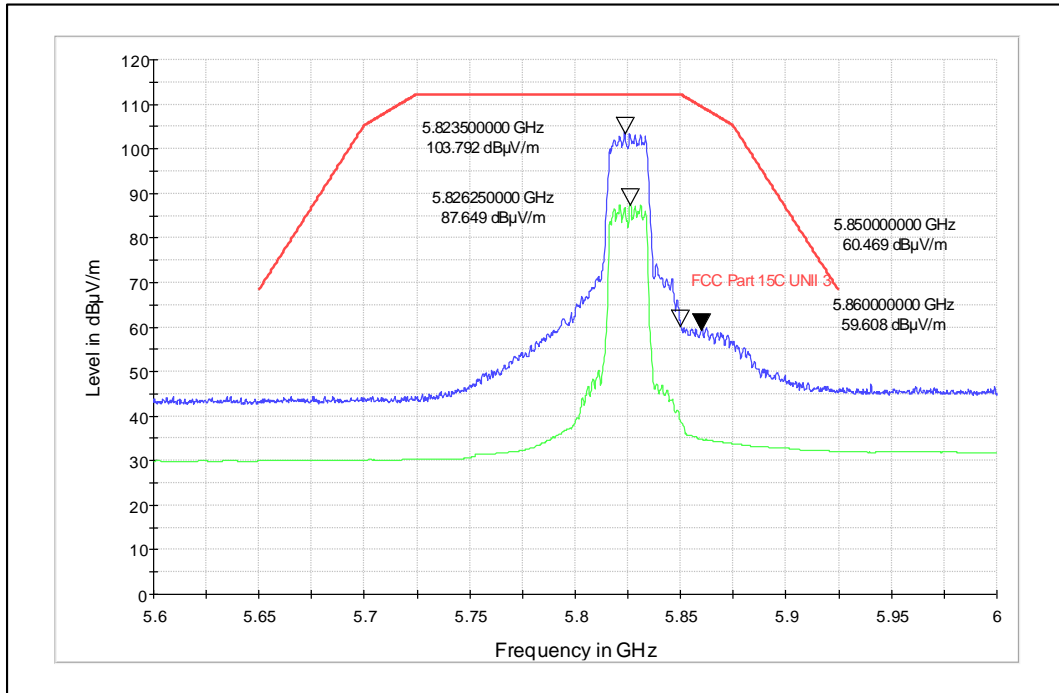

Data Rate : MCS0

Channel Frequency - 5745MHz

Polarization -Vertical

Channel Frequency - 5745MHz

Polarization -Horizontal

Data Rate : MCS 7

Channel Frequency - 5745MHz

Polarization -Vertical

Channel Frequency - 5745MHz

Polarization -Horizontal

5GHz Test Plots

IN23VER9 001

Modulation: 802.11ac VHT20

Data Rate : MCS0

Channel Frequency - 5825MHz

Polarization -Vertical

Channel Frequency - 5825MHz

Polarization -Horizontal

Data Rate : MCS8

Channel Frequency - 5825MHz

Polarization -Vertical

Channel Frequency - 5825MHz

Polarization -Horizontal

Modulation: 802.11ax\_HE-20