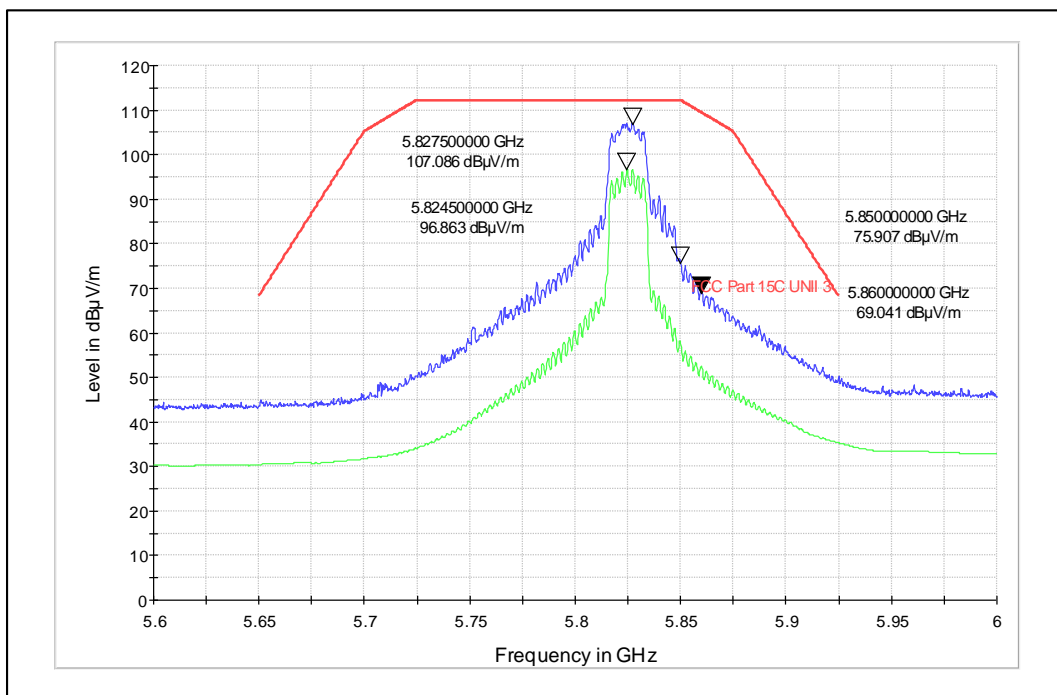

Data Rate : MCS0

Channel Frequency - 5745MHz

Polarization -Vertical

Channel Frequency - 5745MHz

Polarization -Horizontal

Data Rate : MCS 7

Channel Frequency - 5745MHz

Polarization -Vertical

Channel Frequency - 5745MHz

Polarization -Horizontal

5GHz Test Plots

IN23VER9 001

Modulation: 802.11ac VHT20

Data Rate : MCS0

Channel Frequency - 5825MHz

Polarization -Vertical

Channel Frequency - 5825MHz

Polarization -Horizontal

Data Rate : MCS8

Channel Frequency - 5825MHz

Polarization -Vertical

Channel Frequency - 5825MHz

Polarization -Horizontal

Modulation: 802.11ax\_HE-20