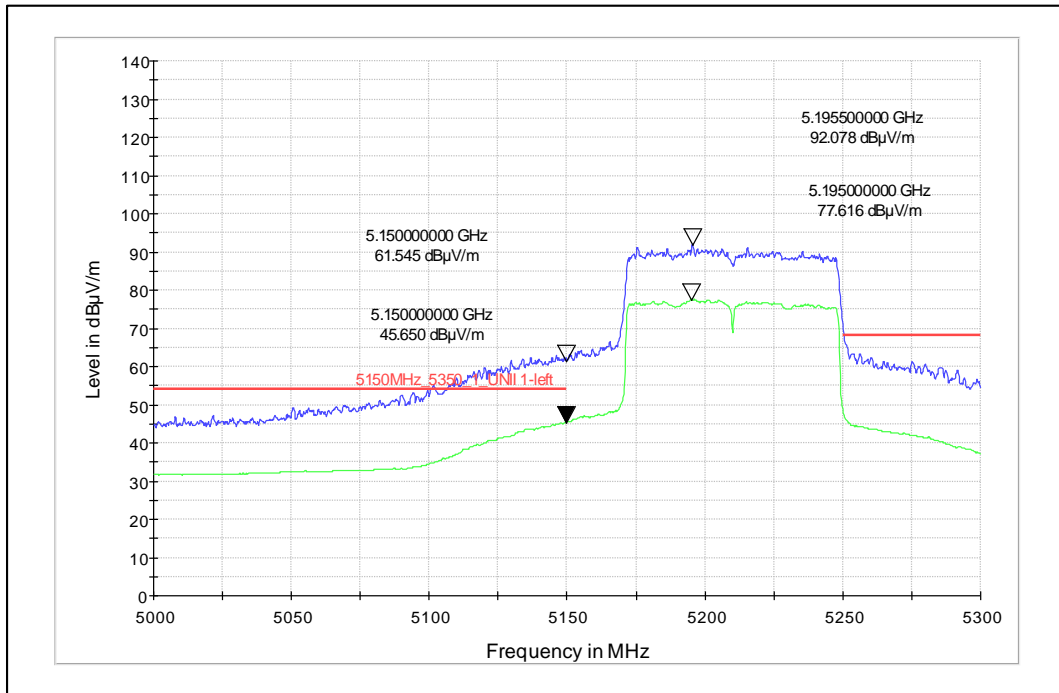

Modulation: 802.11ax\_HE-40

Data Rate : MCS 0

Channel Frequency - 5270MHz

Polarization -Vertical

Channel Frequency - 5270MHz

Polarization -Horizontal

Data Rate : MCS 11

Channel Frequency - 5795MHz

Polarization -Vertical

Channel Frequency - 5795MHz

Polarization -Horizontal

Modulation: 802.11ac\_VHT-80

Data Rate : MCS 0

Channel Frequency - 5210MHz

Polarization -Vertical

Channel Frequency - 52100MHz

Polarization -Horizontal

Data Rate : MCS 9

Channel Frequency - 5775MHz

Polarization -Vertical

Channel Frequency - 5775MHz

Polarization -Horizontal

Modulation: 802.11ax\_HE-80

Data Rate : MCS 0