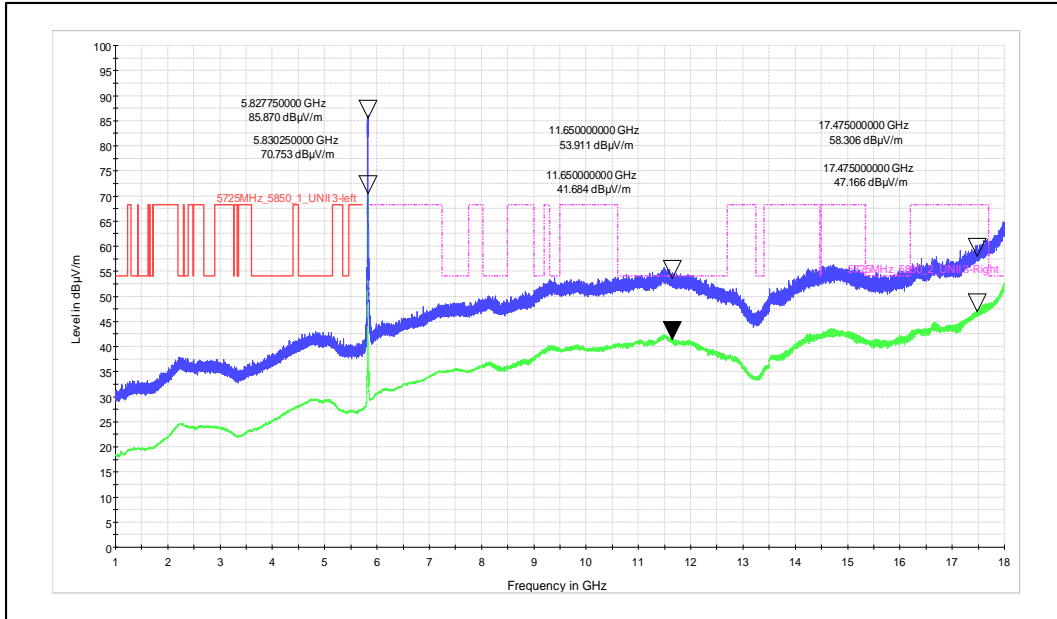

### 5. Radiated Spurious Emission

Modulation: 802.11a

Data Rate : 6Mbps

Channel Frequency - 5180MHz

Polarization -Vertical

Channel Frequency - 5180MHz

Polarization -Horizontal

Modulation: 802.11a

Polarization -Vertical

Channel Frequency - 5745MHz

Polarization -Horizontal

Modulation: 802.11n\_HT-20

Data Rate : MCS 7

Channel Frequency - 5745MHz

Polarization –Vertical

Channel Frequency - 5745MHz

Polarization –Horizontal

Modulation: 802.11ac\_VHT-20

Data Rate : MCS 0

Channel Frequency - 5825MHz

Polarization -Vertical

Channel Frequency - 5825MHz

Polarization -Horizontal

Modulation: 802.11ac\_VHT-20

Data Rate : MCS 8

Channel Frequency - 5825MHz

Polarization -Vertical

Channel Frequency - 5825MHz

Polarization -Horizontal

Modulation: 802.11ax\_HE-20

Data Rate : MCS 0

Channel Frequency - 5745MHz