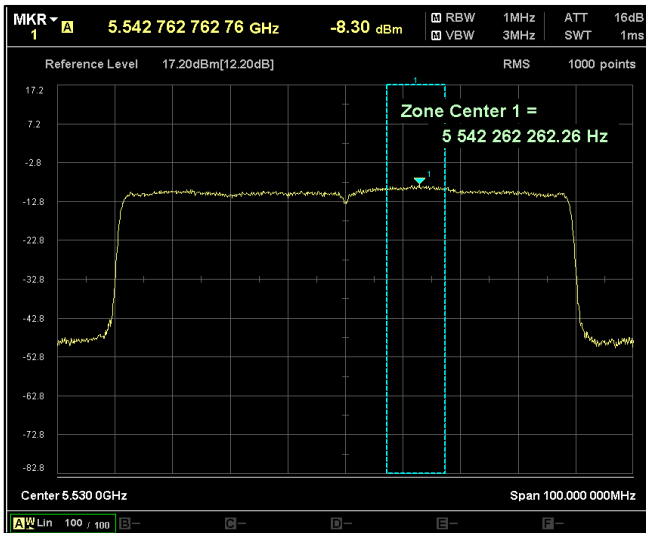

Modulation: 802.11ac-VHT80:

Data Rate: MCS 0

Channel Frequency 5210MHz

Channel Frequency 5210MHz

Channel Frequency 5530MHz

Channel Frequency 5690MHz

Channel Frequency 5775MHz

Data Rate: MCS 9

Channel Frequency 5210MHz

Channel Frequency 5210MHz

Channel Frequency 5530MHz

Channel Frequency 5690MHz

Channel Frequency 5775MHz

Modulation: 802.11ax-HE80:

Data Rate: MCS 0

Channel Frequency 5210MHz

Channel Frequency 5290MHz

Channel Frequency 5530MHz

Channel Frequency 5690MHz

Channel Frequency 5775MHz

Data Rate: MCS 11

Channel Frequency 5210MHz

Channel Frequency 5210MHz

Channel Frequency 5530MHz

### 4. Restricted Band of operation

Worst Case Plots reported

Modulation: 802.11a

Data Rate : 6Mbps

Channel Frequency - 5180MHz

Polarization -Vertical

Channel Frequency - 5180MHz

Polarization -Horizontal