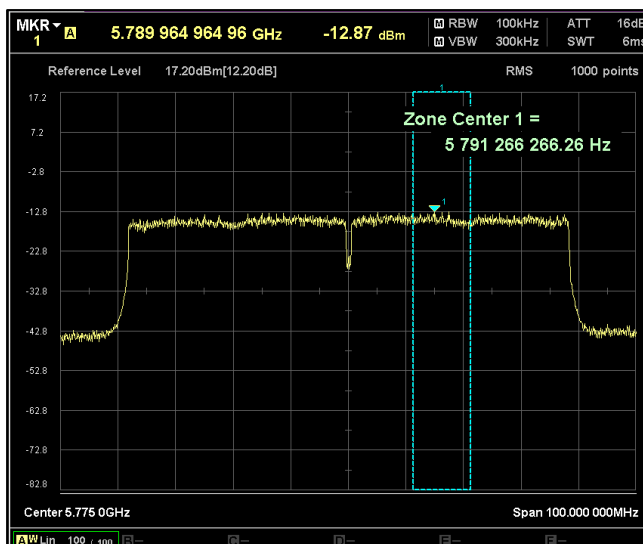

Modulation: 802.11ac-VHT80:

Data Rate: MCS 0

Channel Frequency 5210MHz

Channel Frequency 5210MHz

Channel Frequency 5530MHz

Channel Frequency 5690MHz

Channel Frequency 5775MHz

Data Rate: MCS 9

Channel Frequency 5210MHz

Channel Frequency 5210MHz

Channel Frequency 5530MHz

Channel Frequency 5690MHz

Channel Frequency 5775MHz

Modulation: 802.11ax-HE80:

Data Rate: MCS 0

Channel Frequency 5210MHz

### 4. Restricted Band of operation

Worst Case Plots reported

Modulation: 802.11a

Data Rate : 6Mbps

Channel Frequency - 5180MHz

Polarization -Vertical

Channel Frequency - 5180MHz

Polarization -Horizontal