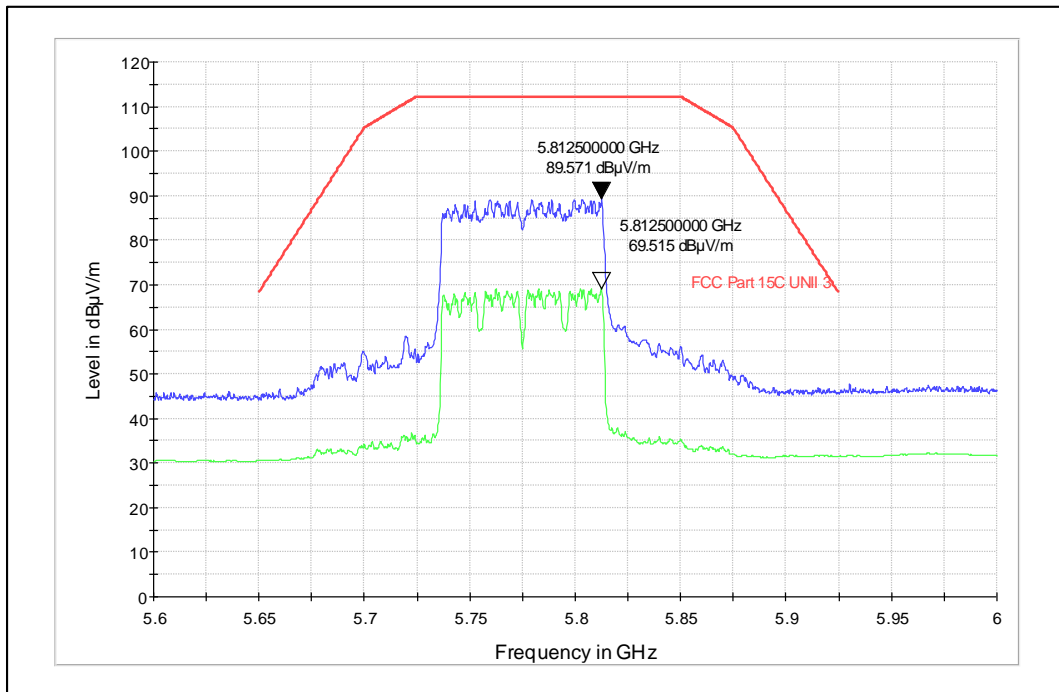

Modulation: 802.11ax\_HE-40

Data Rate : MCS 0

Channel Frequency - 5270MHz

Polarization -Vertical

Channel Frequency - 5270MHz

Polarization -Horizontal

Data Rate : MCS 11

Channel Frequency - 5795MHz

Polarization -Vertical

Channel Frequency - 5795MHz

Polarization -Horizontal

Modulation: 802.11ac\_VHT-80

Data Rate : MCS 0

Channel Frequency - 5210MHz

Polarization -Vertical

Channel Frequency - 52100MHz

Polarization -Horizontal

Data Rate : MCS 9

Channel Frequency - 5775MHz

Polarization -Vertical

Channel Frequency - 5775MHz

Polarization -Horizontal

Modulation: 802.11ax\_HE-80

Data Rate : MCS 0