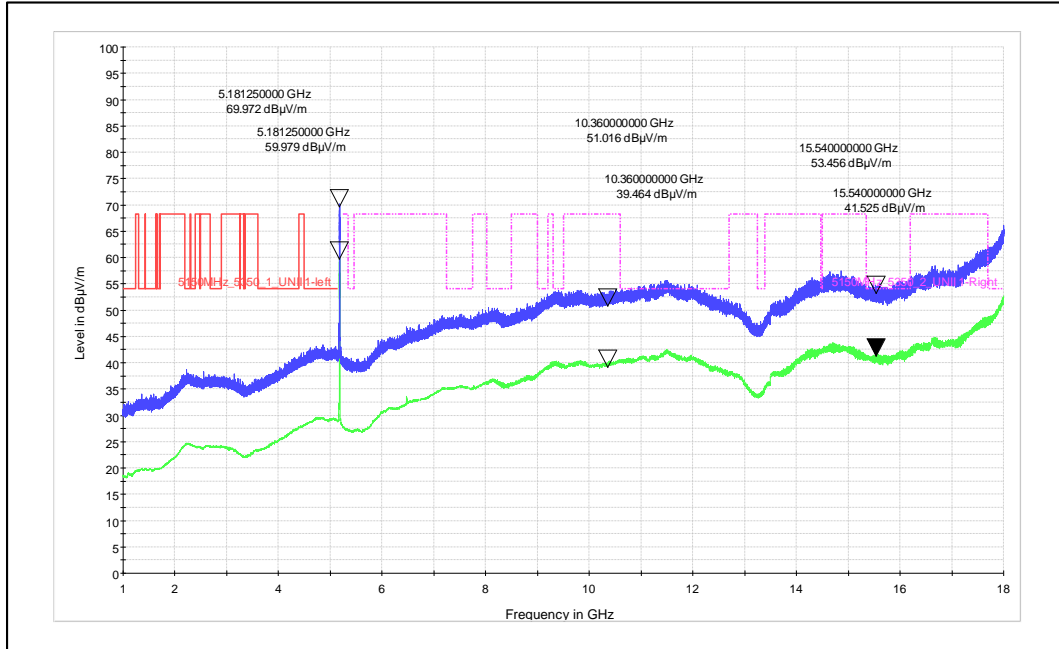

Polarization -Horizontal

Data Rate : MCS 9

Channel Frequency - 5775MHz

Polarization -Vertical

Channel Frequency - 5775MHz

Polarization -Horizontal

Modulation: 802.11ax\_HE-80

Data Rate : MCS 0

Channel Frequency - 5290MHz

Polarization –Vertical

Channel Frequency - 5290MHz

Polarization –Horizontal

Data Rate : MCS 11

Channel Frequency - 5775MHz

Polarization -Vertical

Channel Frequency - 5775MHz

Polarization -Horizontal

### 5. Radiated Spurious Emission

Modulation: 802.11a

Data Rate : 6Mbps

Channel Frequency - 5180MHz

Polarization -Vertical

Channel Frequency - 5180MHz

Polarization -Horizontal

Modulation: 802.11a