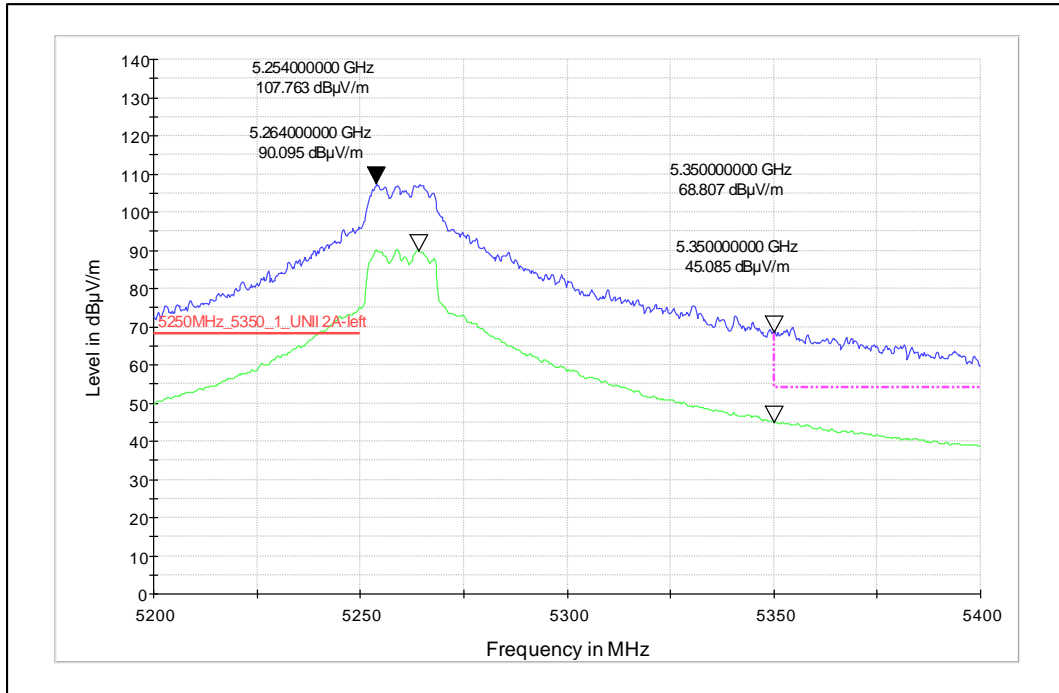

### 4. Restricted Band of operation

Worst Case Plots reported

Modulation: 802.11a

Data Rate : 6Mbps

Channel Frequency - 5180MHz

Polarization -Vertical

Channel Frequency - 5180MHz

Polarization -Horizontal

Data Rate : 54Mbps

Channel Frequency - 5260MHz

Polarization -Vertical

Channel Frequency - 5260MHz

Polarization -Horizontal

5GHz Test Plots

IN23VER9 001

Modulation: 802.11n HT20

Data Rate : MCS0

Channel Frequency - 5745MHz

Polarization -Vertical

Channel Frequency - 5745MHz

Polarization -Horizontal

Data Rate : MCS 7

Channel Frequency - 5745MHz

Polarization -Vertical