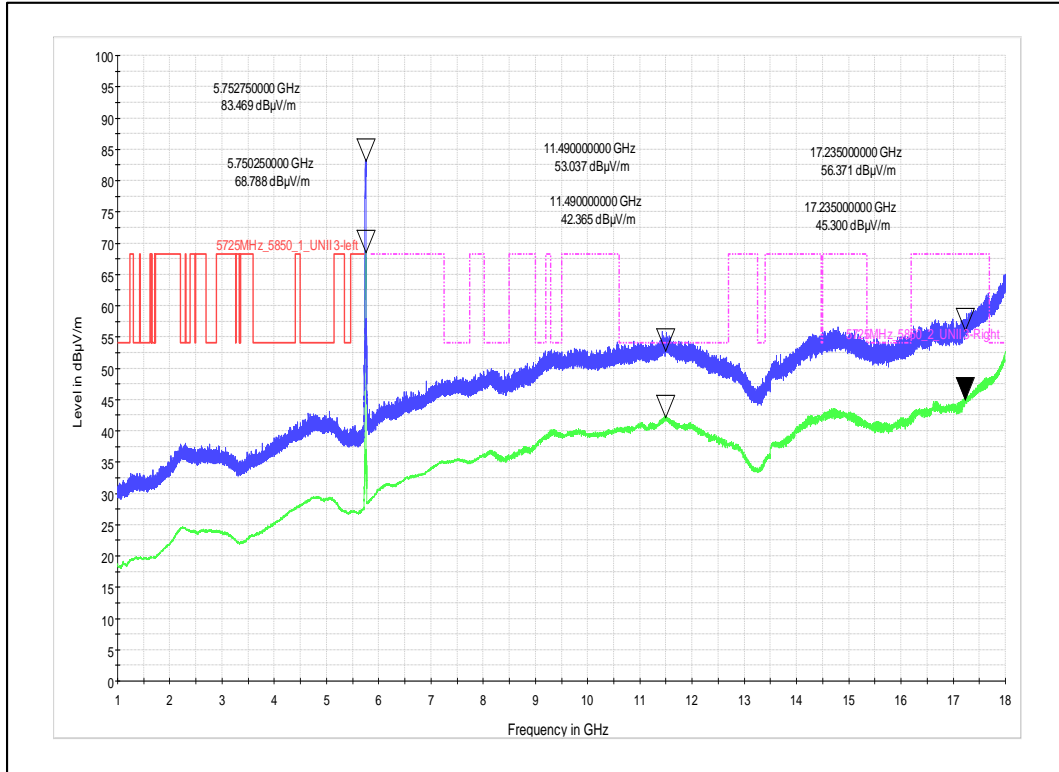

### 5. Radiated Spurious Emission

Modulation: 802.11a

Data Rate : 6Mbps

Channel Frequency - 5180MHz

Polarization -Vertical

Channel Frequency - 5180MHz

Polarization -Horizontal

Modulation: 802.11a

Data Rate : 54Mbps

Channel Frequency - 5260MHz

Polarization - Vertical

Channel Frequency - 5260MHz

Polarization - Horizontal

Modulation: 802.11n\_HT-20

Data Rate : MCS 0

Channel Frequency - 5745MHz

Polarization -Vertical

Channel Frequency - 5745MHz

Polarization -Horizontal

Modulation: 802.11n\_HT-20

Data Rate : MCS 7

Channel Frequency - 5745MHz

Polarization –Vertical

Channel Frequency - 5745MHz

Polarization –Horizontal

Modulation: 802.11ac\_VHT-20

Data Rate : MCS 0

Channel Frequency - 5825MHz

Polarization -Vertical

Channel Frequency - 5825MHz

Polarization -Horizontal

Modulation: 802.11ac\_VHT-20