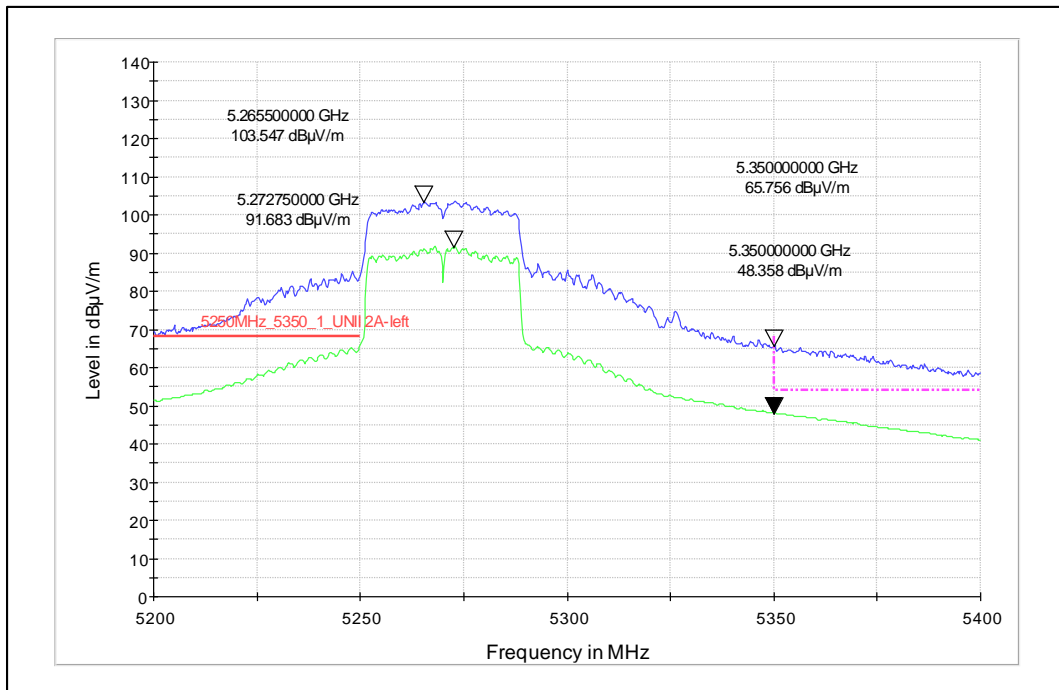

Data Rate : MCS 0

Channel Frequency - 5745MHz

Polarization -Vertical

Channel Frequency - 5745MHz

Polarization -Horizontal

Data Rate : MCS 11

Channel Frequency - 5825MHz

Polarization -Vertical

Channel Frequency - 5825MHz

Polarization -Horizontal

Modulation: 802.11n\_HT-40

Data Rate : MCS 0

Channel Frequency - 5270MHz

Polarization -Vertical

Channel Frequency - 5270MHz

Polarization -Horizontal

Data Rate : MCS 7

Channel Frequency - 5310MHz

Polarization -Vertical

Channel Frequency - 5310MHz

Polarization -Horizontal

Modulation: 802.11ac\_VHT-40

Data Rate : MCS 0

Channel Frequency - 5755MHz