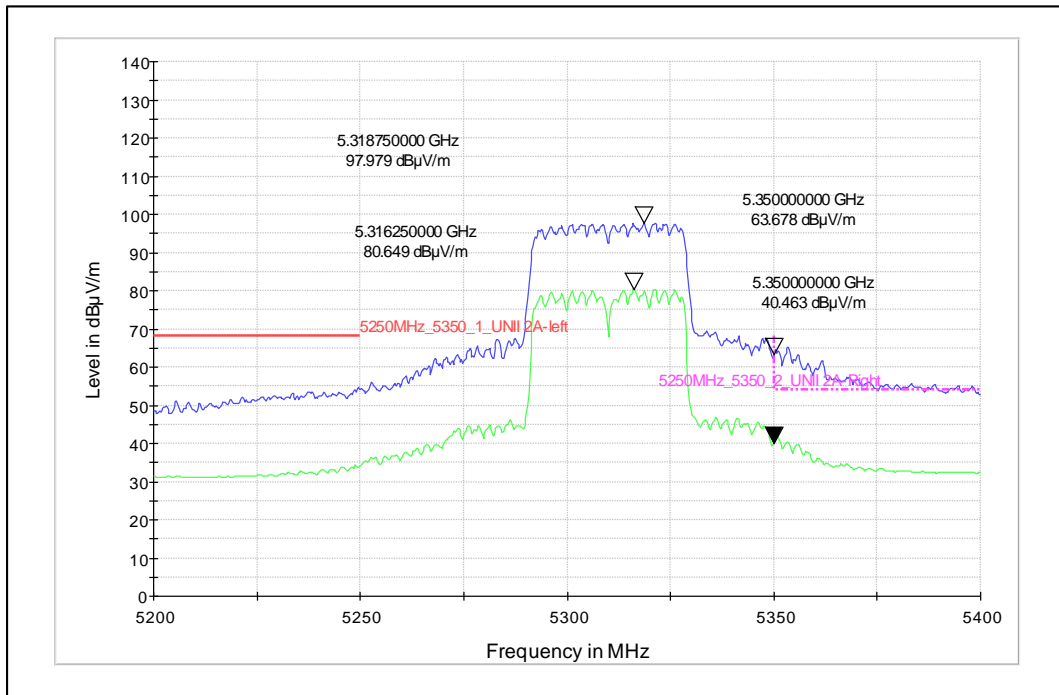

Data Rate : MCS 0

Channel Frequency - 5745MHz

Polarization -Vertical

Channel Frequency - 5745MHz

Polarization -Horizontal

Data Rate : MCS 11

Channel Frequency - 5825MHz

Polarization -Vertical

Channel Frequency - 5825MHz

Polarization -Horizontal

Modulation: 802.11n\_HT-40

Data Rate : MCS 0

Channel Frequency - 5270MHz

Polarization -Vertical

Channel Frequency - 5270MHz

Polarization -Horizontal

Data Rate : MCS 7

Channel Frequency - 5310MHz

Polarization -Vertical

Channel Frequency - 5310MHz

Polarization -Horizontal

Modulation: 802.11ac\_VHT-40

Data Rate : MCS 0

Channel Frequency - 5755MHz