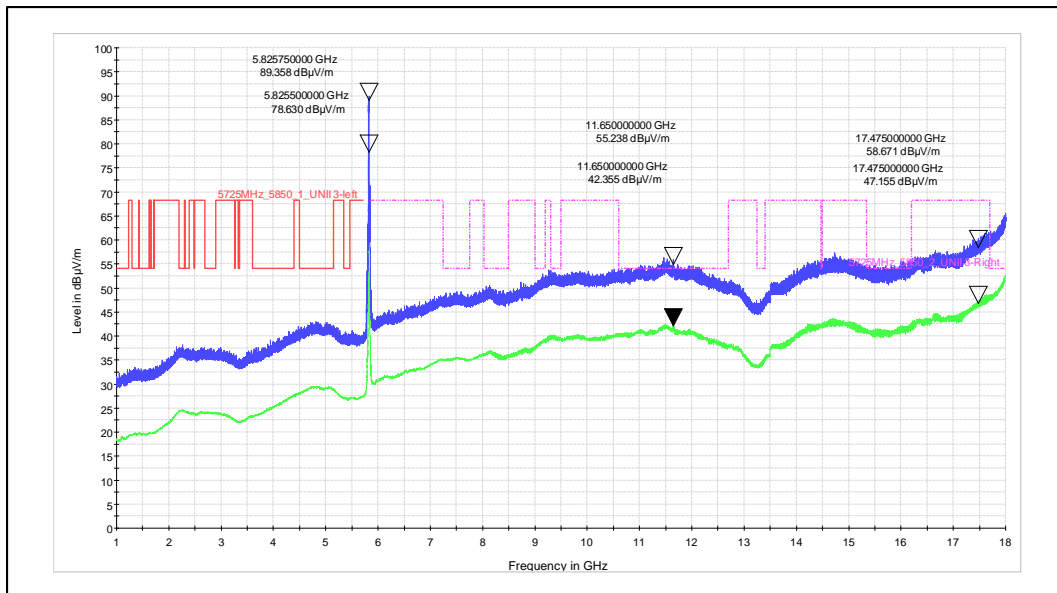

Polarization -Vertical

Channel Frequency - 5745MHz

Polarization -Horizontal

Modulation: 802.11n\_HT-20

Data Rate : MCS 7

Channel Frequency - 5745MHz

Polarization –Vertical

Channel Frequency - 5745MHz

Polarization –Horizontal

Modulation: 802.11ac\_VHT-20

Data Rate : MCS 0

Channel Frequency - 5825MHz

Polarization -Vertical

Channel Frequency - 5825MHz

Polarization -Horizontal

Modulation: 802.11ac\_VHT-20

Data Rate : MCS 8

Channel Frequency - 5825MHz

Polarization -Vertical

Channel Frequency - 5825MHz

Polarization -Horizontal

Modulation: 802.11ax\_HE-20

Data Rate : MCS 0

Channel Frequency - 5745MHz

Polarization -Vertical

Channel Frequency - 5745MHz

Polarization -Horizontal

Modulation: 802.11ax\_HE-20

Data Rate : MCS 11

Channel Frequency - 5825MHz

Polarization -Vertical

Channel Frequency - 5825MHz