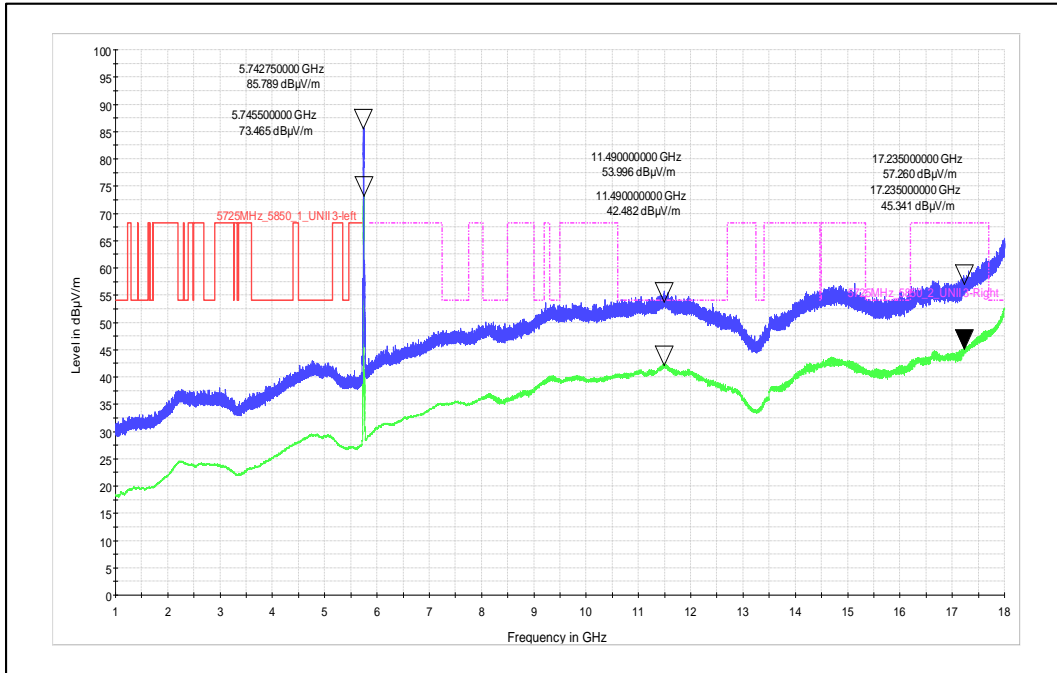

Polarization -Vertical

Channel Frequency - 5745MHz

Polarization -Horizontal

Modulation: 802.11n\_HT-20

Data Rate : MCS 7

Channel Frequency - 5745MHz

Polarization –Vertical

Channel Frequency - 5745MHz

Polarization –Horizontal

Modulation: 802.11ac\_VHT-20

Data Rate : MCS 0

Channel Frequency - 5825MHz

Polarization -Vertical

Channel Frequency - 5825MHz

Polarization -Horizontal

Modulation: 802.11ac\_VHT-20

Data Rate : MCS 8

Channel Frequency - 5825MHz

Polarization -Vertical

Channel Frequency - 5825MHz

Polarization -Horizontal

Modulation: 802.11ax\_HE-20

Data Rate : MCS 0

Channel Frequency - 5745MHz

Polarization -Vertical

Channel Frequency - 5745MHz

Polarization -Horizontal

Modulation: 802.11ax\_HE-20

Data Rate : MCS 11

Channel Frequency - 5825MHz

Polarization -Vertical

Channel Frequency - 5825MHz