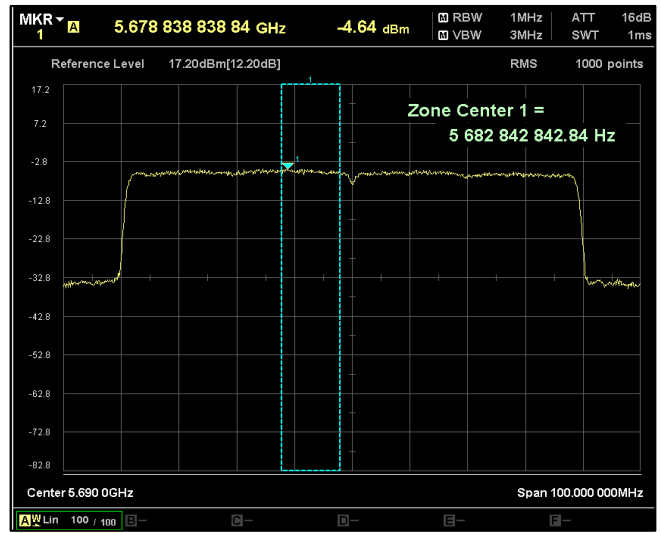

Channel Frequency 5690MHz