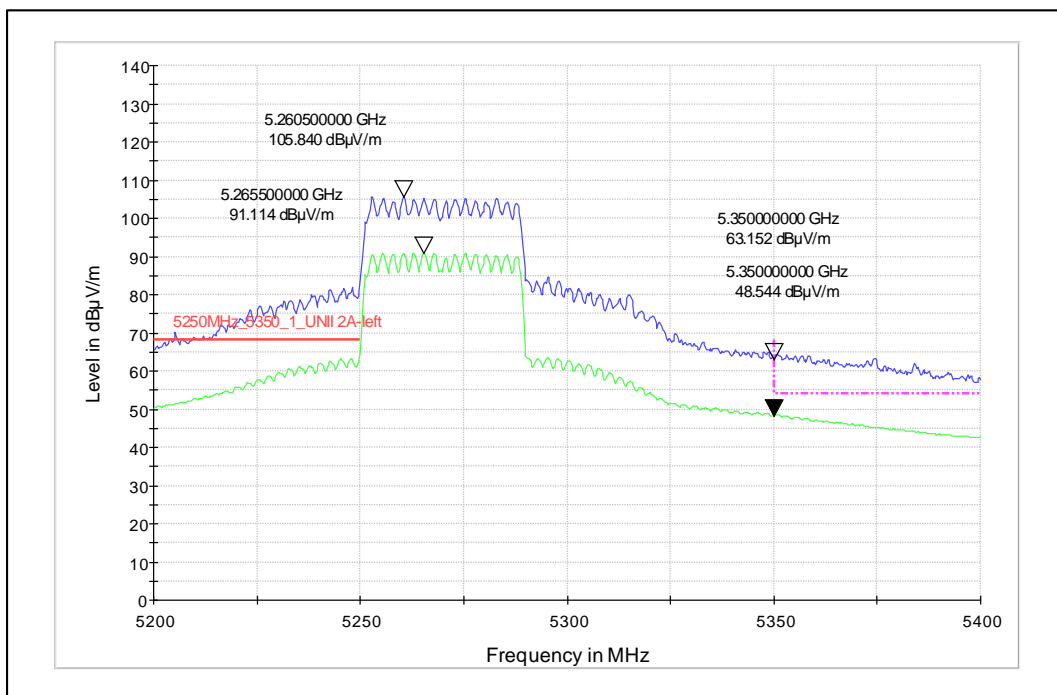

Data Rate : MCS 7

Channel Frequency - 5310MHz

Polarization -Vertical

Channel Frequency - 5310MHz

Polarization -Horizontal

Modulation: 802.11ac\_VHT-40

Data Rate : MCS 0

Channel Frequency - 5755MHz

Polarization -Vertical

Channel Frequency - 5755MHz

Polarization -Horizontal

Data Rate : MCS 9

Channel Frequency - 5795MHz

Polarization -Vertical

Channel Frequency - 5795MHz

Polarization -Horizontal

Modulation: 802.11ax\_HE-40

Data Rate : MCS 0

Channel Frequency - 5270MHz

Polarization -Vertical

Channel Frequency - 5270MHz

Polarization -Horizontal

Data Rate : MCS 11

Channel Frequency - 5795MHz

Polarization -Vertical

Channel Frequency - 5795MHz

Polarization -Horizontal

Modulation: 802.11ac\_VHT-80

Data Rate : MCS 0

Channel Frequency - 5210MHz

Polarization -Vertical

Channel Frequency - 52100MHz