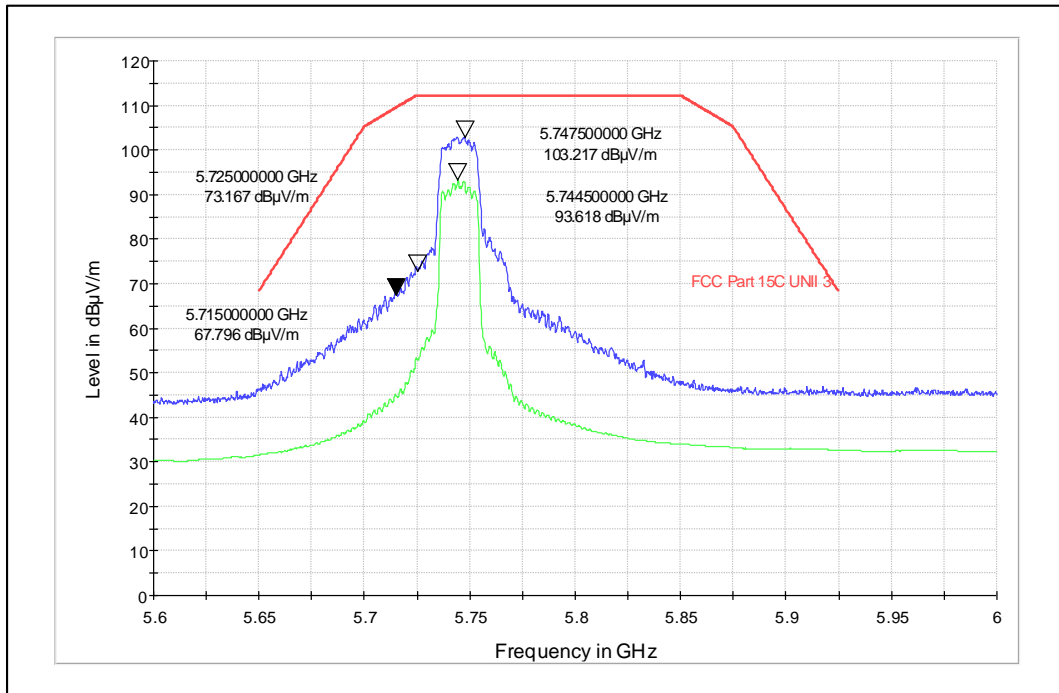

### 4. Restricted Band of operation

Worst Case Plots reported

Modulation: 802.11a

Data Rate : 6Mbps

Channel Frequency - 5180MHz

Polarization -Vertical

Channel Frequency - 5180MHz

Polarization -Horizontal

Data Rate : 54Mbps

Channel Frequency - 5260MHz

Polarization -Vertical

Channel Frequency - 5260MHz

Polarization -Horizontal

5GHz Test Plots

IN23VER9 001

Modulation: 802.11n HT20

Data Rate : MCS0

Channel Frequency - 5745MHz

Polarization -Vertical

Channel Frequency - 5745MHz

Polarization -Horizontal

Data Rate : MCS 7

Channel Frequency - 5745MHz

Polarization -Vertical