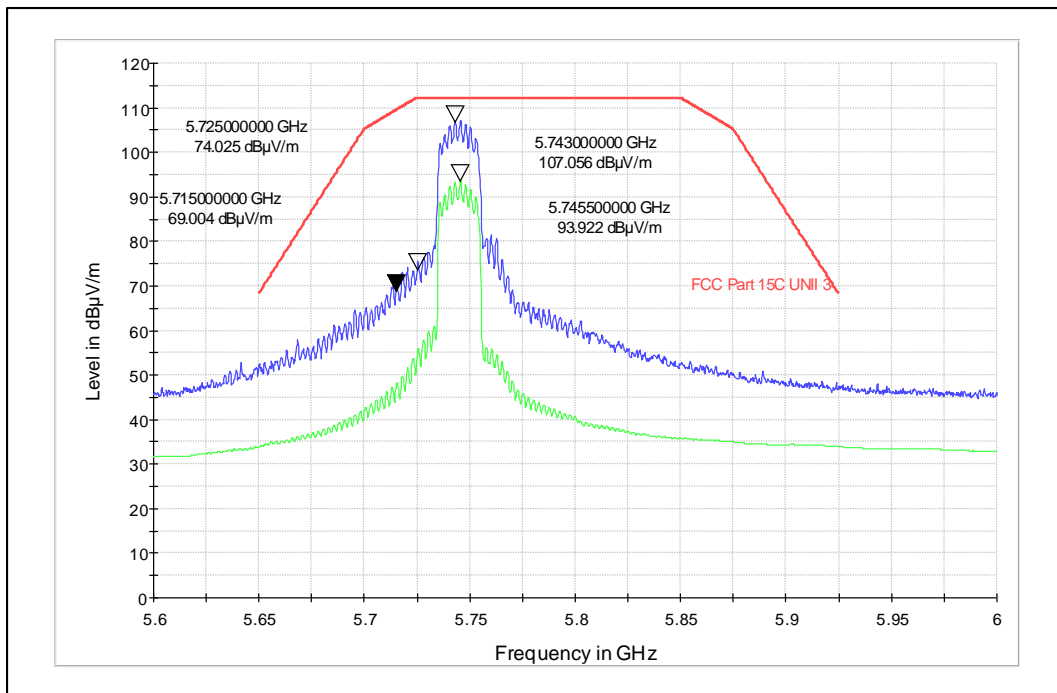

Channel Frequency - 5745MHz

Polarization -Horizontal

5GHz Test Plots

IN23VER9 001

Modulation: 802.11ac VHT20

Data Rate : MCS0

Channel Frequency - 5825MHz

Polarization -Vertical

Channel Frequency - 5825MHz

Polarization -Horizontal

Data Rate : MCS8

Channel Frequency - 5825MHz

Polarization -Vertical

Channel Frequency - 5825MHz

Polarization -Horizontal

Modulation: 802.11ax\_HE-20

Data Rate : MCS 0

Channel Frequency - 5745MHz

Polarization -Vertical

Channel Frequency - 5745MHz

Polarization -Horizontal

Data Rate : MCS 11

Channel Frequency - 5825MHz

Polarization -Vertical