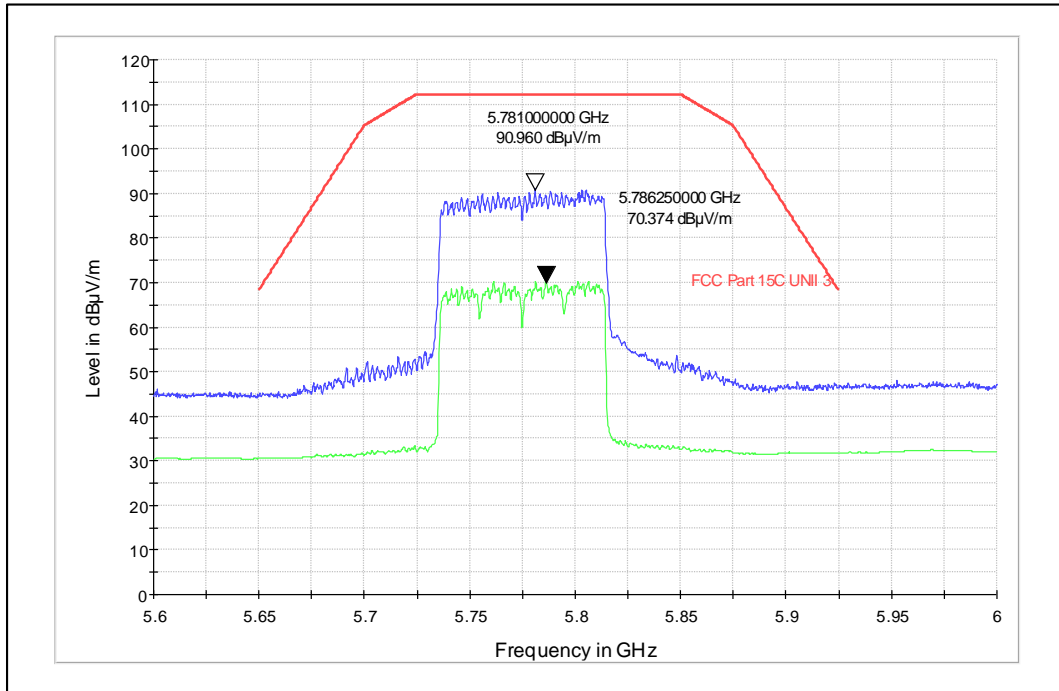

Polarization -Horizontal

Data Rate : MCS 9

Channel Frequency - 5775MHz

Polarization -Vertical

Channel Frequency - 5775MHz

Polarization -Horizontal

Modulation: 802.11ax\_HE-80

Data Rate : MCS 0

Channel Frequency - 5290MHz

Polarization –Vertical

Channel Frequency - 5290MHz

Polarization –Horizontal

Data Rate : MCS 11

Channel Frequency - 5775MHz

Polarization -Vertical

Channel Frequency - 5775MHz

Polarization -Horizontal

### 5. Radiated Spurious Emission

Modulation: 802.11a

Data Rate : 6Mbps

Channel Frequency - 5180MHz

Polarization -Vertical

Channel Frequency - 5180MHz

Polarization -Horizontal

Modulation: 802.11a