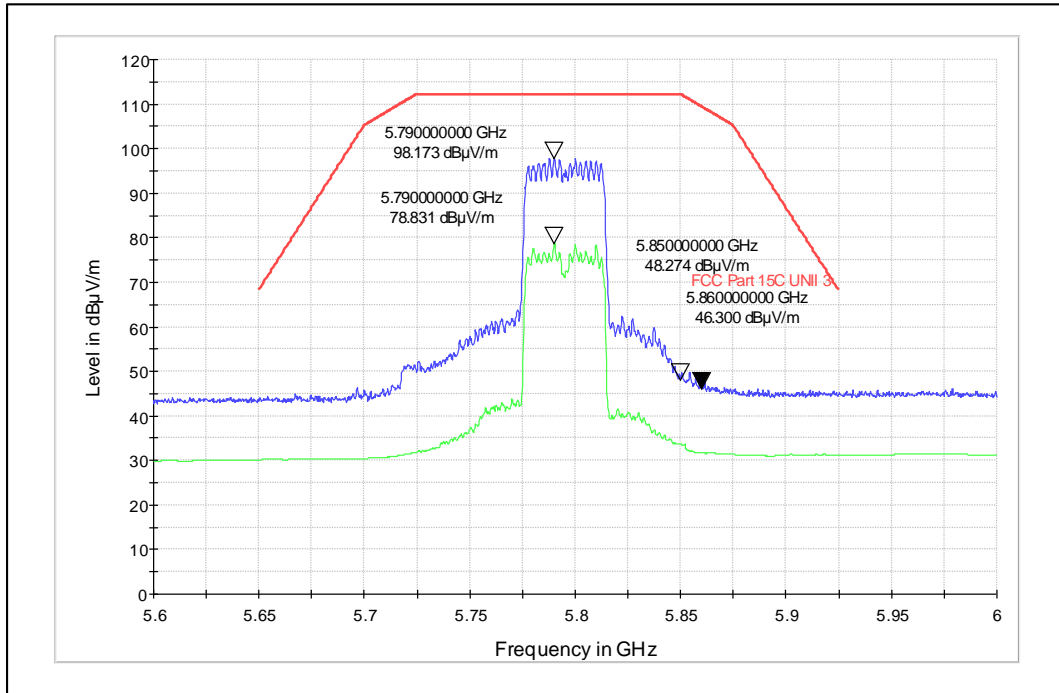

Polarization -Vertical

Channel Frequency - 5755MHz

Polarization -Horizontal

Data Rate : MCS 9

Channel Frequency - 5795MHz

Polarization -Vertical

Channel Frequency - 5795MHz

Polarization -Horizontal

Modulation: 802.11ax\_HE-40

Data Rate : MCS 0

Channel Frequency - 5270MHz

Polarization -Vertical

Channel Frequency - 5270MHz

Polarization -Horizontal

Data Rate : MCS 11

Channel Frequency - 5795MHz

Polarization -Vertical

Channel Frequency - 5795MHz

Polarization -Horizontal

Modulation: 802.11ac\_VHT-80

Data Rate : MCS 0

Channel Frequency - 5210MHz

Polarization -Vertical

Channel Frequency - 52100MHz

Polarization -Horizontal

Data Rate : MCS 9

Channel Frequency - 5775MHz

Polarization -Vertical

Channel Frequency - 5775MHz

Polarization -Horizontal

Modulation: 802.11ax\_HE-80

Data Rate : MCS 0