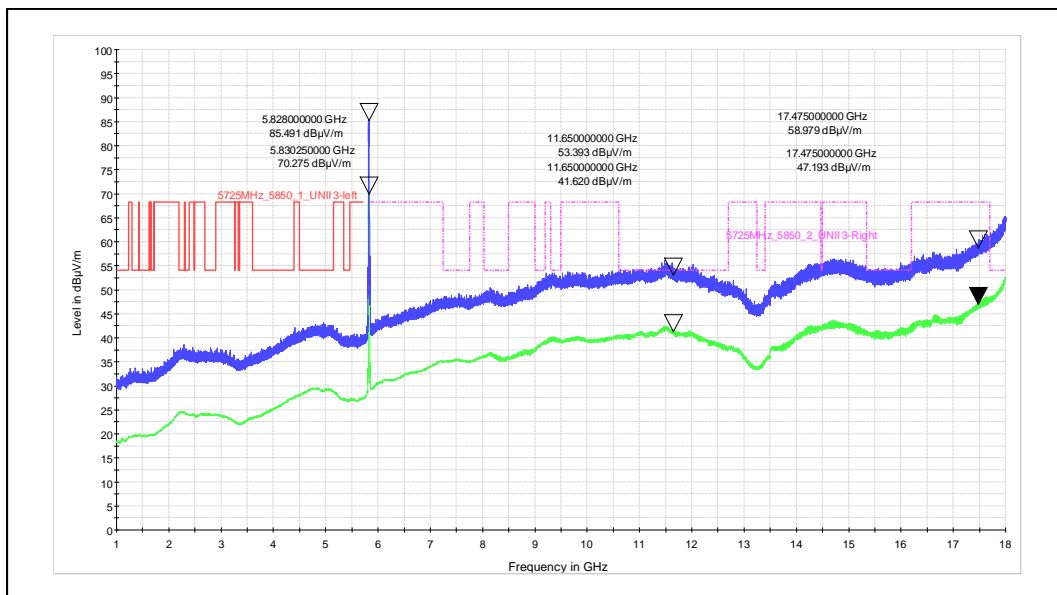

### 5. Radiated Spurious Emission

Modulation: 802.11a

Data Rate : 6Mbps

Channel Frequency - 5180MHz

Polarization -Vertical

Channel Frequency - 5180MHz

Polarization -Horizontal

Modulation: 802.11a

Polarization -Vertical

Channel Frequency - 5745MHz

Polarization -Horizontal

Modulation: 802.11n\_HT-20

Data Rate : MCS 7

Channel Frequency - 5745MHz

Polarization –Vertical

Channel Frequency - 5745MHz

Polarization –Horizontal

Modulation: 802.11ac\_VHT-20

Data Rate : MCS 0

Channel Frequency - 5825MHz

Polarization -Vertical

Channel Frequency - 5825MHz

Polarization -Horizontal

Modulation: 802.11ac\_VHT-20

Data Rate : MCS 8

Channel Frequency - 5825MHz

Polarization -Vertical

Channel Frequency - 5825MHz

Polarization -Horizontal

Modulation: 802.11ax\_HE-20

Data Rate : MCS 0

Channel Frequency - 5745MHz