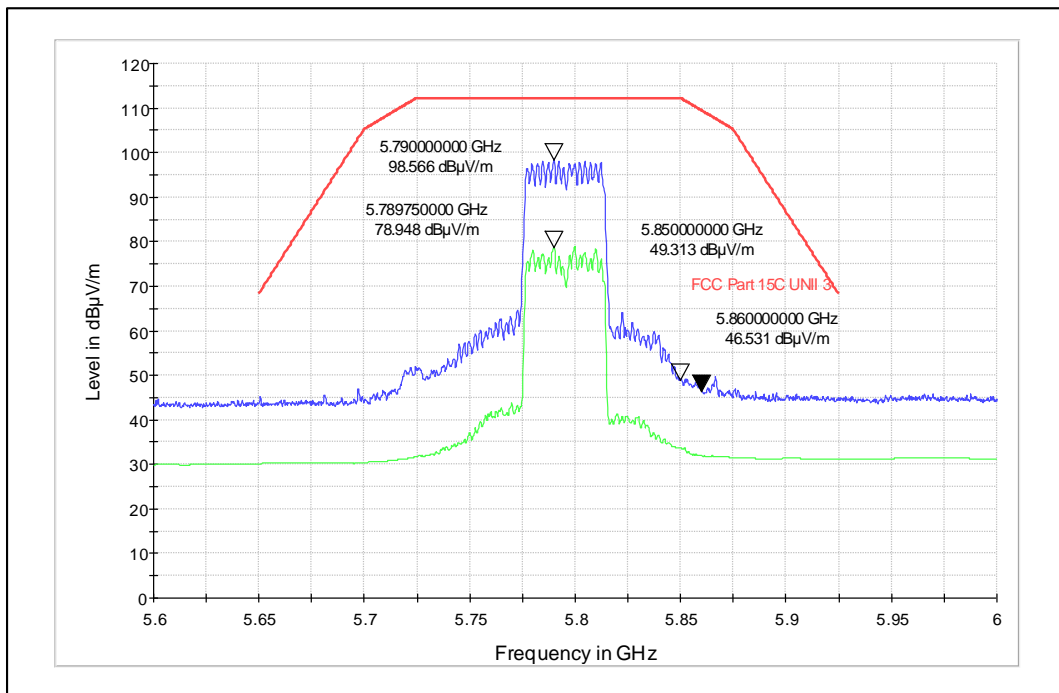

Polarization -Vertical

Channel Frequency - 5755MHz

Polarization -Horizontal

Data Rate : MCS 9

Channel Frequency - 5795MHz

Polarization -Vertical

Channel Frequency - 5795MHz

Polarization -Horizontal

Modulation: 802.11ax\_HE-40

Data Rate : MCS 0

Channel Frequency - 5270MHz

Polarization -Vertical

Channel Frequency - 5270MHz

Polarization -Horizontal

Data Rate : MCS 11

Channel Frequency - 5795MHz

Polarization -Vertical

Channel Frequency - 5795MHz

Polarization -Horizontal

Modulation: 802.11ac\_VHT-80

Data Rate : MCS 0

Channel Frequency - 5210MHz

Polarization -Vertical

Channel Frequency - 52100MHz