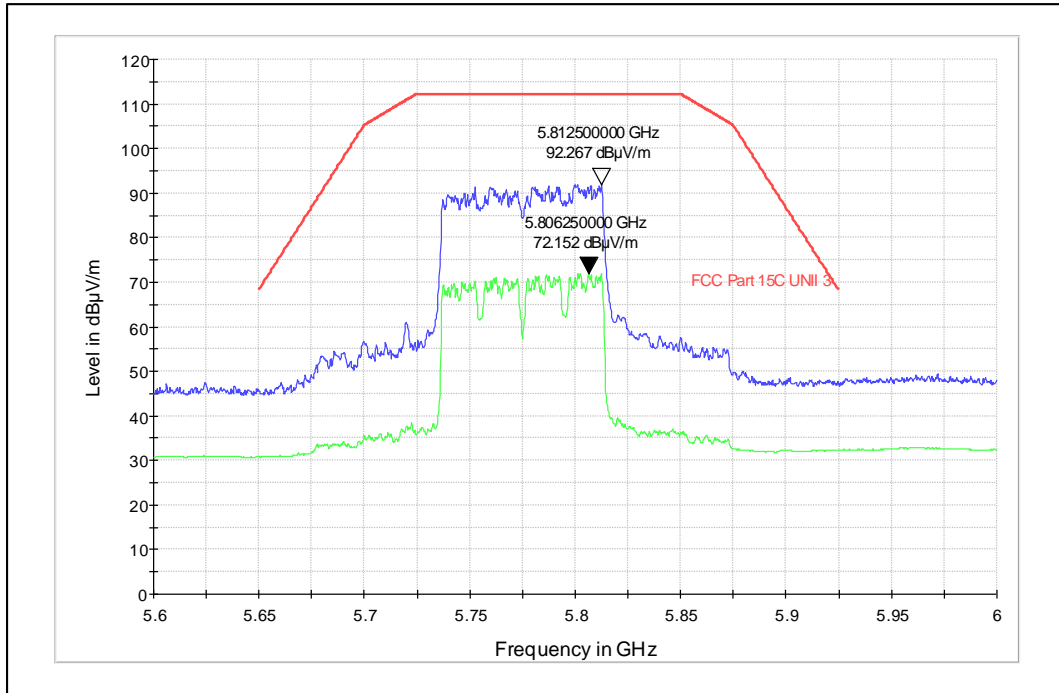

Modulation: 802.11ax\_HE-40

Data Rate : MCS 0

Channel Frequency - 5270MHz

Polarization -Vertical

Channel Frequency - 5270MHz

Polarization -Horizontal

Data Rate : MCS 11

Channel Frequency - 5795MHz

Polarization -Vertical

Channel Frequency - 5795MHz

Polarization -Horizontal

Modulation: 802.11ac\_VHT-80

Data Rate : MCS 0

Channel Frequency - 5210MHz

Polarization -Vertical

Channel Frequency - 52100MHz

Polarization -Horizontal

Data Rate : MCS 9

Channel Frequency - 5775MHz

Polarization -Vertical

Channel Frequency - 5775MHz

Polarization -Horizontal

Modulation: 802.11ax\_HE-80

Data Rate : MCS 0