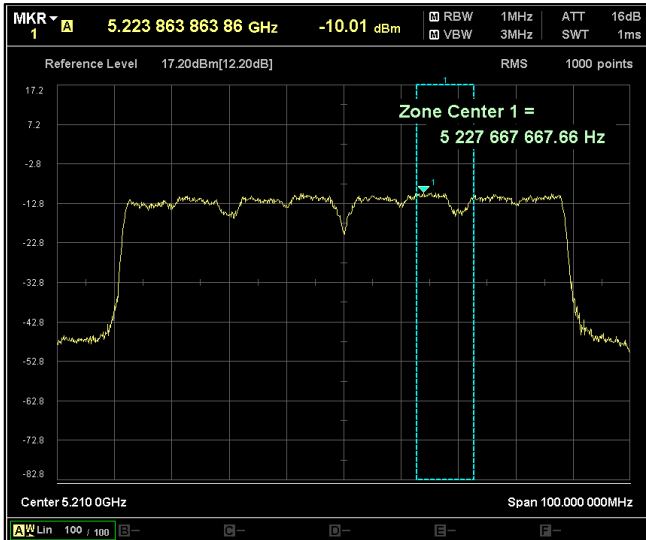

Modulation: 802.11ac-VHT80:

Data Rate: MCS 0

Channel Frequency 5210MHz

Channel Frequency 5210MHz

Channel Frequency 5530MHz

Channel Frequency 5690MHz

Channel Frequency 5775MHz

Data Rate: MCS 9

Channel Frequency 5210MHz

Channel Frequency 5210MHz

Channel Frequency 5530MHz

Channel Frequency 5690MHz

Channel Frequency 5775MHz

Modulation: 802.11ax-HE80:

Data Rate: MCS 0

Channel Frequency 5210MHz

### 4. Restricted Band of operation

Worst Case Plots reported

Modulation: 802.11a

Data Rate : 6Mbps

Channel Frequency - 5180MHz

Polarization -Vertical

Channel Frequency - 5180MHz

Polarization -Horizontal