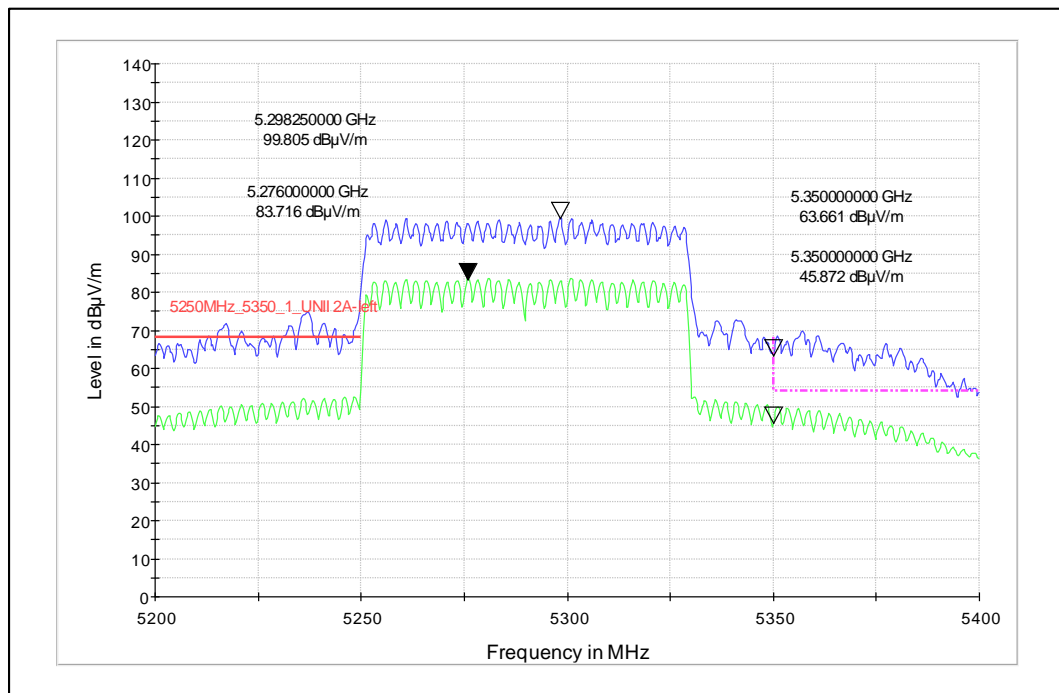

Polarization -Vertical

Channel Frequency - 5795MHz

Polarization -Horizontal

Modulation: 802.11ac\_VHT-80

Data Rate : MCS 0

Channel Frequency - 5210MHz

Polarization -Vertical

Channel Frequency - 52100MHz

Polarization -Horizontal

Data Rate : MCS 9

Channel Frequency - 5775MHz

Polarization -Vertical

Channel Frequency - 5775MHz

Polarization -Horizontal

Modulation: 802.11ax\_HE-80

Data Rate : MCS 0

Channel Frequency - 5290MHz

Polarization –Vertical

Channel Frequency - 5290MHz

Polarization –Horizontal

Data Rate : MCS 11

Channel Frequency - 5775MHz

Polarization -Vertical

Channel Frequency - 5775MHz