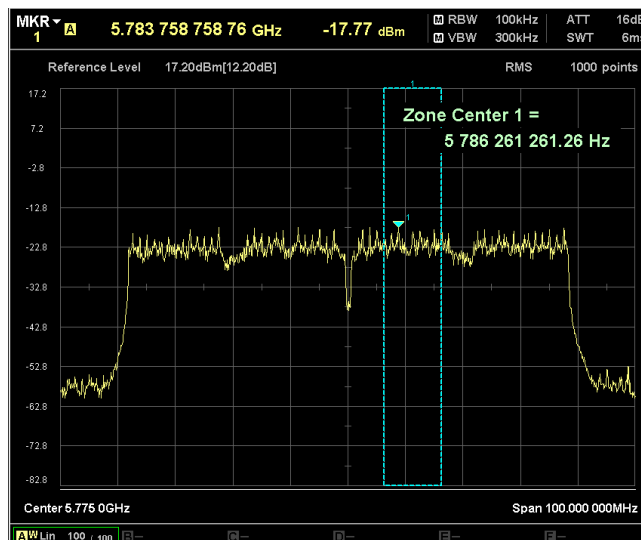

Channel Frequency 5210MHz

Channel Frequency 5210MHz

Channel Frequency 5530MHz

Channel Frequency 5690MHz

Channel Frequency 5775MHz

Modulation: 802.11ax-HE80:

Data Rate: MCS 0

Channel Frequency 5210MHz

Channel Frequency 5290MHz

Channel Frequency 5530MHz

Channel Frequency 5690MHz

Channel Frequency 5775MHz

Data Rate: MCS 11

Channel Frequency 5210MHz

Channel Frequency 5210MHz

Channel Frequency 5530MHz

### 4. Restricted Band of operation

Worst Case Plots reported

Modulation: 802.11a

Data Rate : 6Mbps

Channel Frequency - 5180MHz

Polarization -Vertical

Channel Frequency - 5180MHz

Polarization -Horizontal