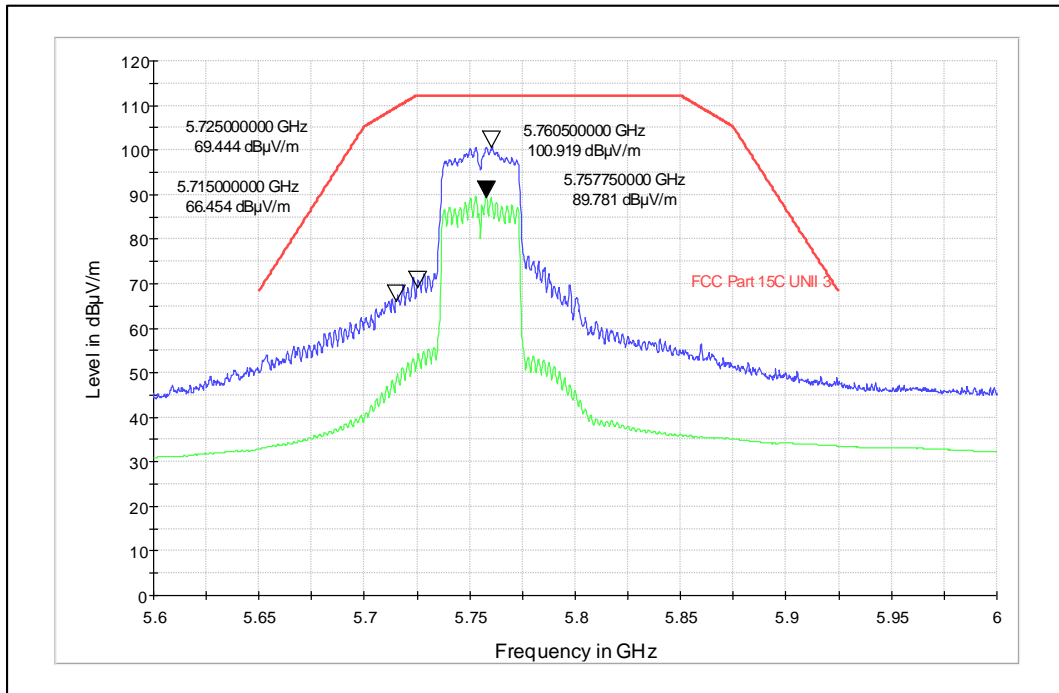

Channel Frequency - 5825MHz

Polarization -Horizontal

Modulation: 802.11n\_HT-40

Data Rate : MCS 0

Channel Frequency - 5270MHz

Polarization -Vertical

Channel Frequency - 5270MHz

Polarization -Horizontal

Data Rate : MCS 7

Channel Frequency - 5310MHz

Polarization -Vertical

Channel Frequency - 5310MHz

Polarization -Horizontal

Modulation: 802.11ac\_VHT-40

Data Rate : MCS 0

Channel Frequency - 5755MHz

Polarization -Vertical

Channel Frequency - 5755MHz

Polarization -Horizontal

Data Rate : MCS 9

Channel Frequency - 5795MHz

Polarization -Vertical

Channel Frequency - 5795MHz

Polarization -Horizontal