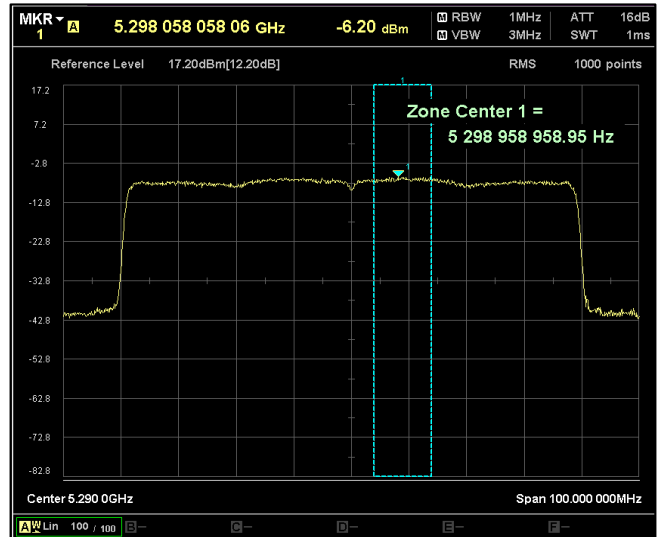

Modulation: 802.11ac-VHT80:

Data Rate: MCS 0

Channel Frequency 5210MHz

Channel Frequency 5210MHz

Channel Frequency 5530MHz

Channel Frequency 5690MHz

Channel Frequency 5775MHz

Data Rate: MCS 9

Channel Frequency 5210MHz

Channel Frequency 5210MHz

Channel Frequency 5530MHz

Channel Frequency 5690MHz

Channel Frequency 5775MHz

Modulation: 802.11ax-HE80:

Data Rate: MCS 0

Channel Frequency 5210MHz

### 4. Restricted Band of operation

Worst Case Plots reported

Modulation: 802.11a

Data Rate : 6Mbps

Channel Frequency - 5180MHz

Polarization -Vertical

Channel Frequency - 5180MHz

Polarization -Horizontal