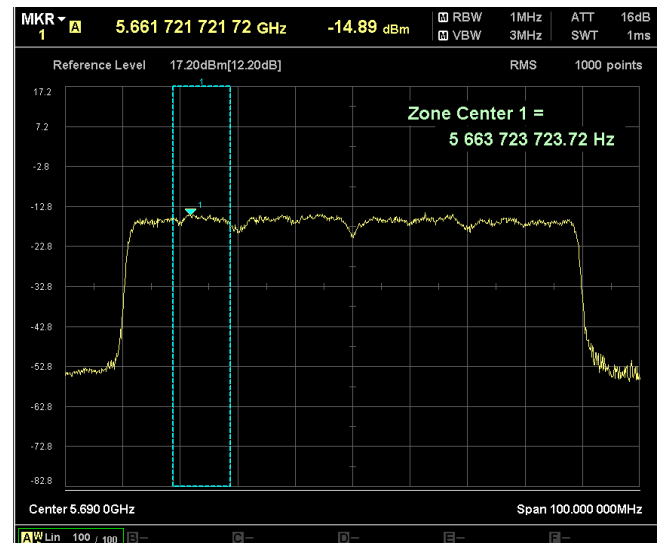

Channel Frequency 5210MHz

Channel Frequency 5210MHz

Channel Frequency 5530MHz

Channel Frequency 5690MHz

Channel Frequency 5775MHz

Modulation: 802.11ax-HE80:

Data Rate: MCS 0

Channel Frequency 5210MHz

Channel Frequency 5290MHz

Channel Frequency 5530MHz

Channel Frequency 5690MHz

Channel Frequency 5775MHz

Data Rate: MCS 11

Channel Frequency 5210MHz

Channel Frequency 5210MHz

Channel Frequency 5530MHz

Channel Frequency 5690MHz

Channel Frequency 5775MHz

### 4. Restricted Band of operation

Worst Case Plots reported

Modulation: 802.11a

Data Rate : 6Mbps

Channel Frequency - 5180MHz

Polarization -Vertical

Channel Frequency - 5180MHz

Polarization -Horizontal