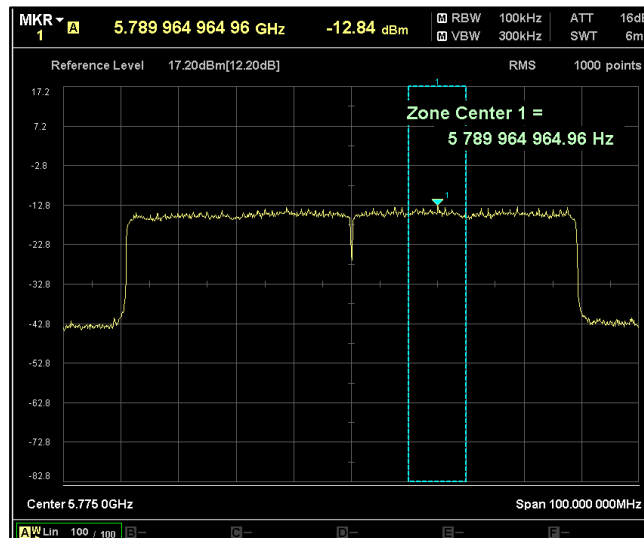

Modulation: 802.11ac-VHT80:

Data Rate: MCS 0

Channel Frequency 5210MHz

Channel Frequency 5210MHz

Channel Frequency 5530MHz

Channel Frequency 5690MHz

Channel Frequency 5775MHz

Data Rate: MCS 9

Channel Frequency 5210MHz

Channel Frequency 5210MHz

Channel Frequency 5530MHz

Channel Frequency 5690MHz

Channel Frequency 5775MHz

Modulation: 802.11ax-HE80:

Data Rate: MCS 0

Channel Frequency 5210MHz

Channel Frequency 5290MHz

Channel Frequency 5530MHz

Channel Frequency 5690MHz

Channel Frequency 5775MHz

Data Rate: MCS 11

Channel Frequency 5210MHz

Channel Frequency 5210MHz

Channel Frequency 5530MHz

### 4. Restricted Band of operation

Worst Case Plots reported

Modulation: 802.11a

Data Rate : 6Mbps

Channel Frequency - 5180MHz

Polarization -Vertical

Channel Frequency - 5180MHz

Polarization -Horizontal