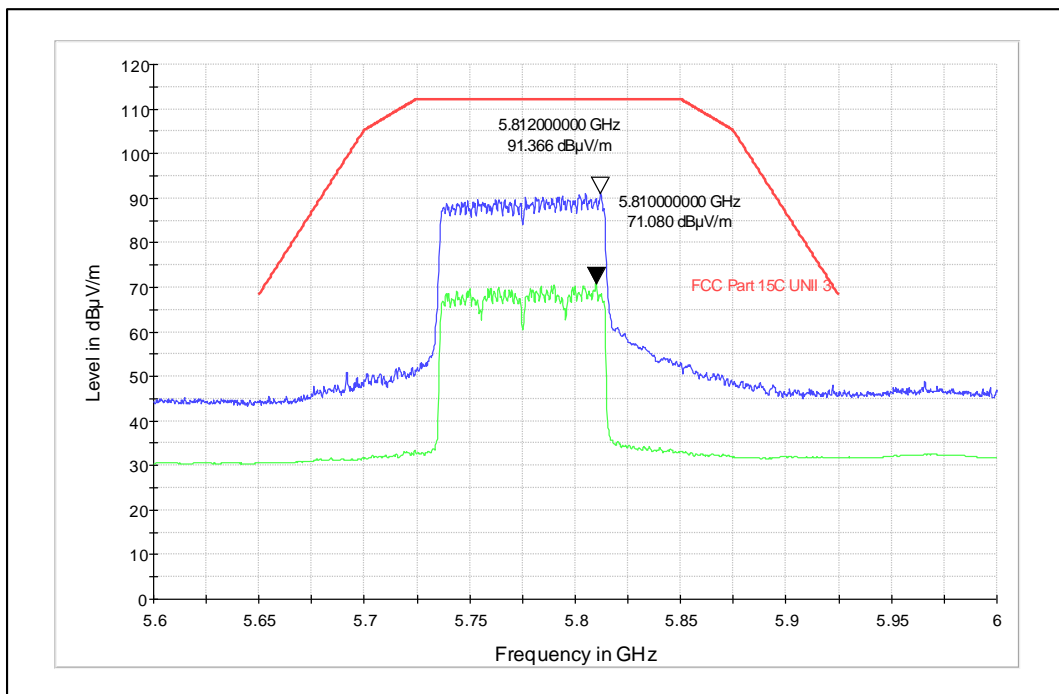

Polarization -Horizontal

Data Rate : MCS 9

Channel Frequency - 5775MHz

Polarization -Vertical

Channel Frequency - 5775MHz

Polarization -Horizontal

Modulation: 802.11ax\_HE-80

Data Rate : MCS 0

Channel Frequency - 5290MHz

Polarization –Vertical

Channel Frequency - 5290MHz

Polarization –Horizontal

Data Rate : MCS 11

Channel Frequency - 5775MHz

Polarization -Vertical

Channel Frequency - 5775MHz

Polarization -Horizontal

### 5. Radiated Spurious Emission

Modulation: 802.11a

Data Rate : 6Mbps

Channel Frequency - 5180MHz

Polarization -Vertical

Channel Frequency - 5180MHz

Polarization -Horizontal

Modulation: 802.11a