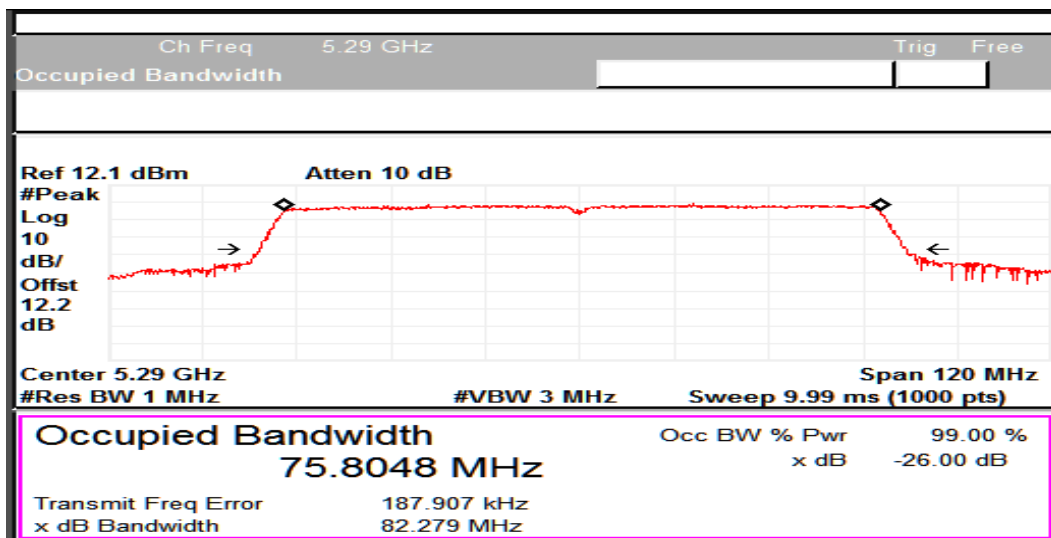

Emission Channel Bandwidth 26dB

Channel Frequency 5290MHz