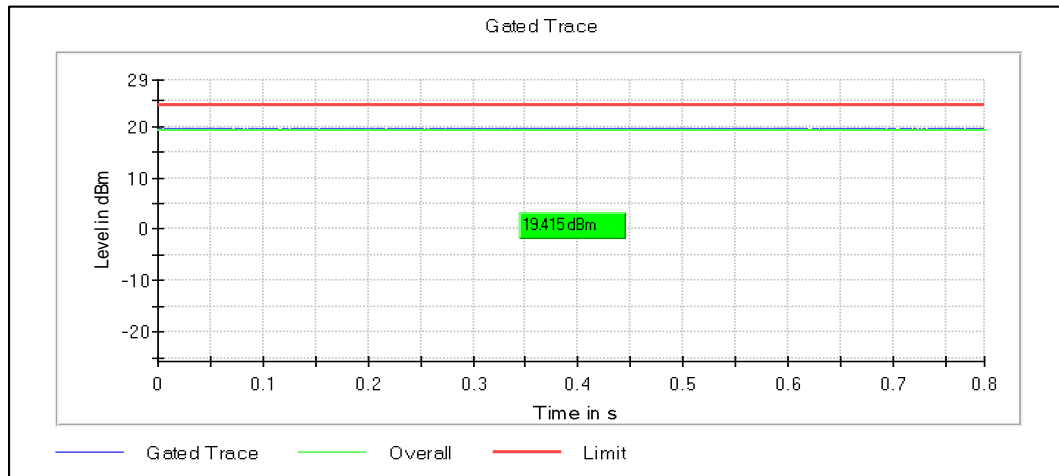

Channel Frequency 5270MHz