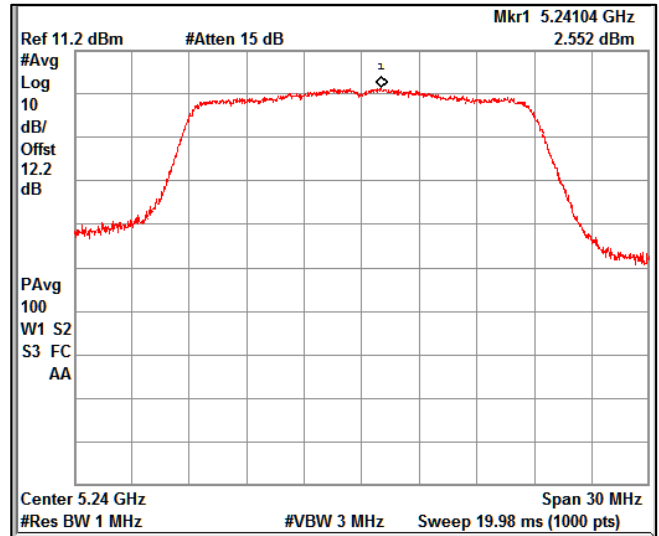

Channel Frequency 5240MHz