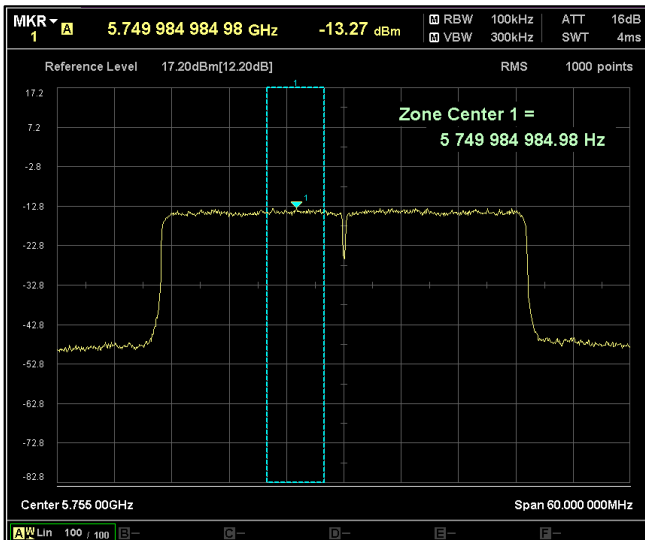

Channel Frequency 5755MHz