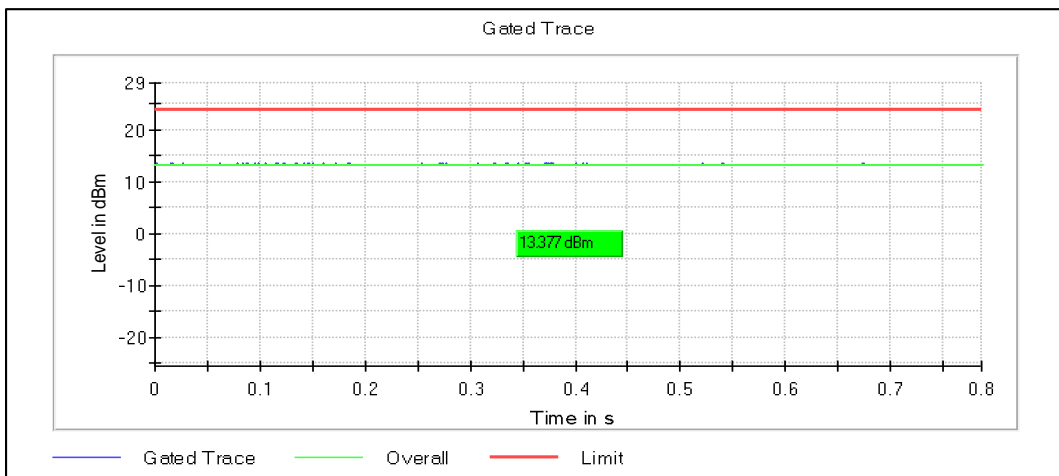

Channel Frequency 5590MHz

Channel Frequency 5670MHz

Channel Frequency 5710MHz

Modulation: 802.11ac-VHT40: UNII 3

Channel Frequency 5755MHz

Channel Frequency 5795MHz

Modulation: 802.11ax-HE40: UNII 1

Data Rate : MCS0