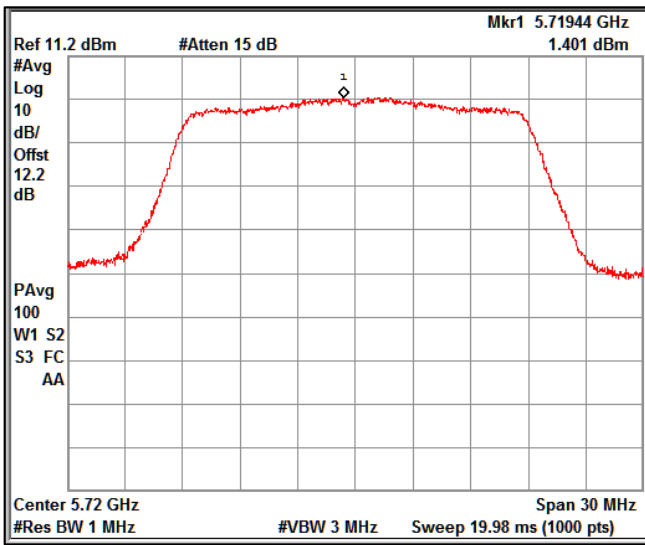

Modulation: 802.11 n-mode_HT20

Data Rate : MCS 0

Channel Frequency 5180MHz

Channel Frequency 5240MHz

Channel Frequency 5240MHz

Channel Frequency 5320MHz

Channel Frequency 5500MHz

Channel Frequency 5700MHz