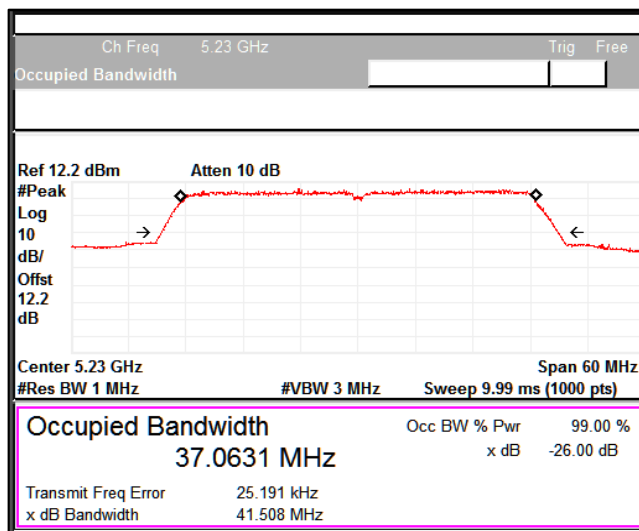

Channel Frequency 5230MHz