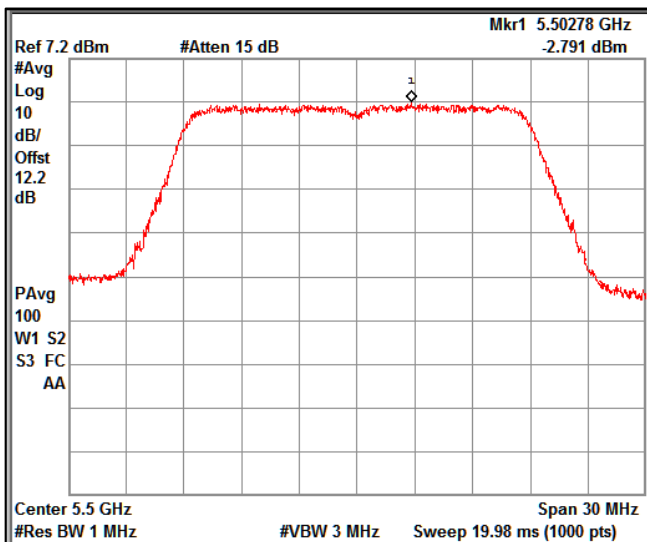

Channel Frequency 5500MHz