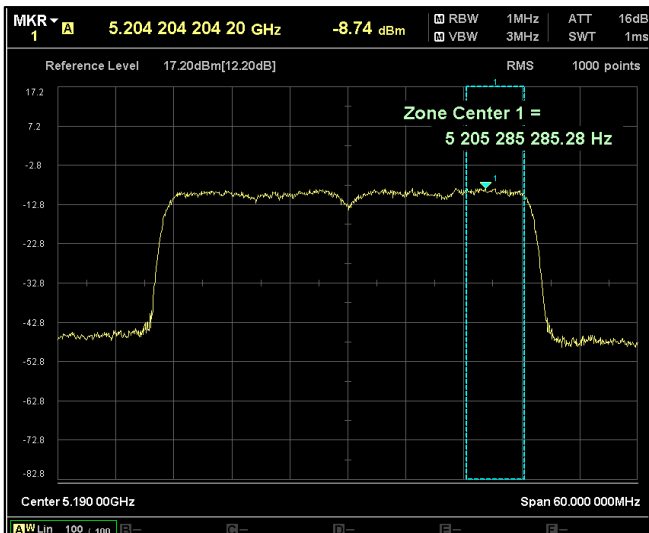

Channel Frequency 5795MHz

Modulation: 802.11 ax-mode_HE40

Data Rate : MCS 0

Channel Frequency 5190MHz

Channel Frequency 5230MHz

Channel Frequency 5270MHz

Channel Frequency 5310MHz

Channel Frequency 5510MHz

Channel Frequency 5590MHz

Channel Frequency 5670MHz

Channel Frequency 5710MHz

Channel Frequency 5755MHz

Channel Frequency 5795MHz

Data Rate : MCS 11

Channel Frequency 5190MHz

Channel Frequency 5230MHz