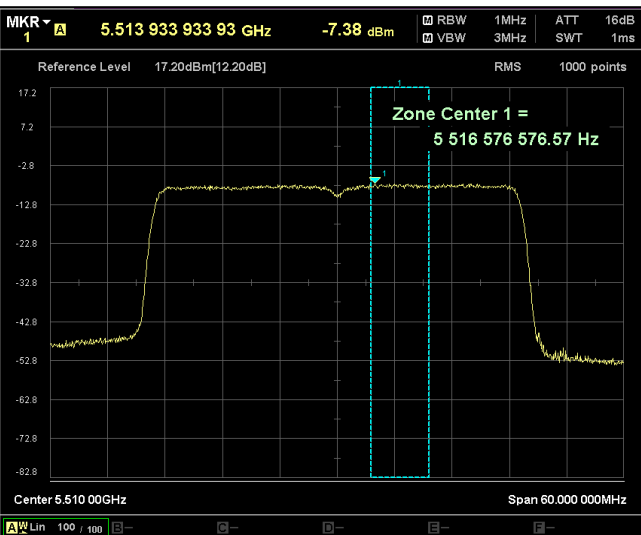

Channel Frequency 5795MHz

Modulation: 802.11 ax-mode_HE40

Data Rate : MCS 0

Channel Frequency 5190MHz

Channel Frequency 5230MHz

Channel Frequency 5270MHz

Channel Frequency 5310MHz

Channel Frequency 5510MHz