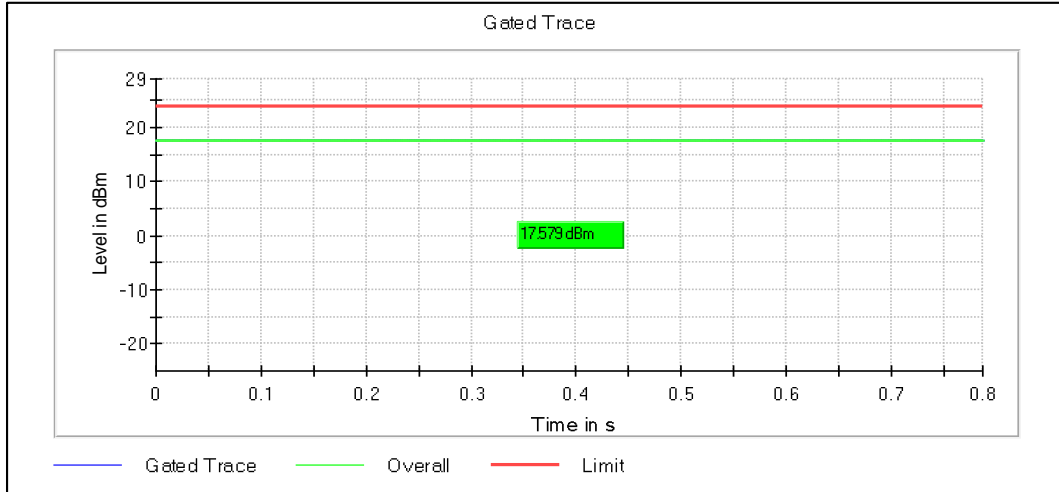

Channel Frequency 5230MHz

Modulation: 802.11ax-HE40: UNII 2a