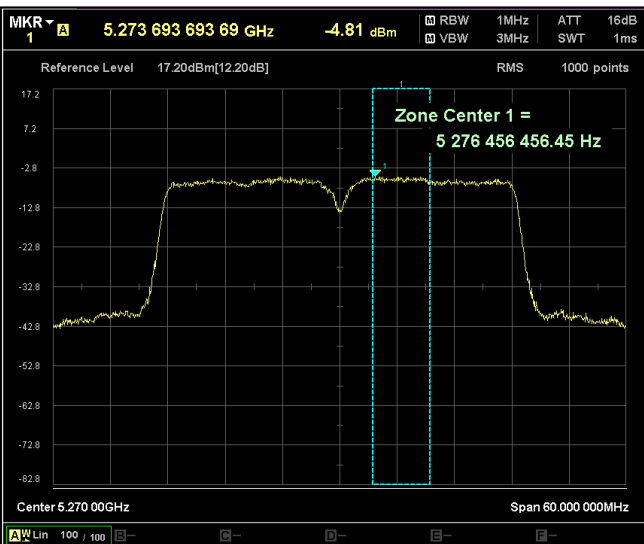

Channel Frequency 5590MHz

Channel Frequency 5670MHz

Channel Frequency 5710MHz

Channel Frequency 5755MHz

Channel Frequency 5795MHz

Data Rate : MCS 7

Channel Frequency 5190MHz

Channel Frequency 5230MHz