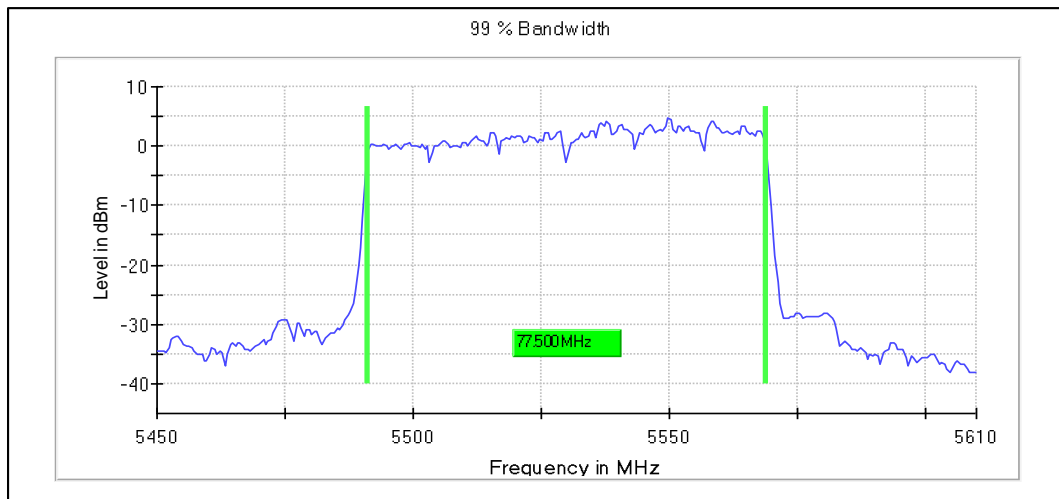

Emission Channel Bandwidth 26dB

Channel Frequency 5210MHz

Modulation: 802.11ax-HE80: UNII 2a

Channel Frequency 5290MHz

Emission Channel Bandwidth 26dB

Channel Frequency 5290MHz

Modulation: 802.11ax-HE80: UNII 2C