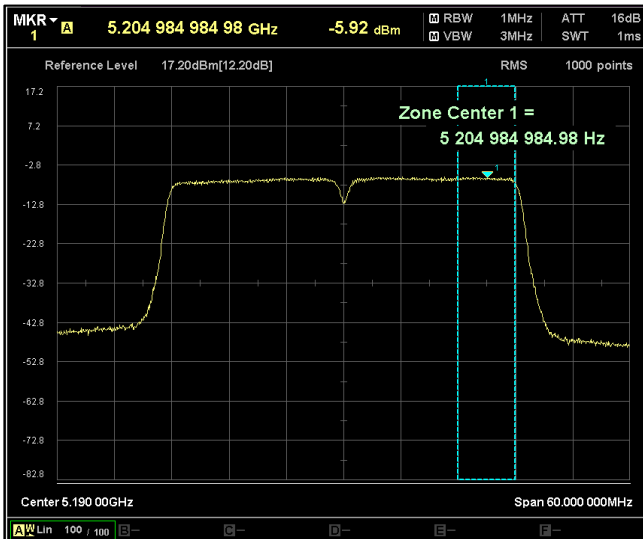

Channel Frequency 5590MHz

Channel Frequency 5670MHz

Channel Frequency 5710MHz

Channel Frequency 5755MHz

Channel Frequency 5795MHz

Data Rate : MCS 7

Channel Frequency 5190MHz

Channel Frequency 5230MHz

Channel Frequency 5270MHz

Channel Frequency 5310MHz

Channel Frequency 5510MHz

Channel Frequency 5590MHz

Channel Frequency 5670MHz

Channel Frequency 5710MHz

Channel Frequency 5755MHz

Channel Frequency 5795MHz

5GHz Test Plots

IN23VER9 001

Modulation: 802.11 ac-mode_VHT40

Data Rate : MCS 0

Channel Frequency 5190MHz

Channel Frequency 5230MHz

Channel Frequency 5270MHz

Channel Frequency 5310MHz