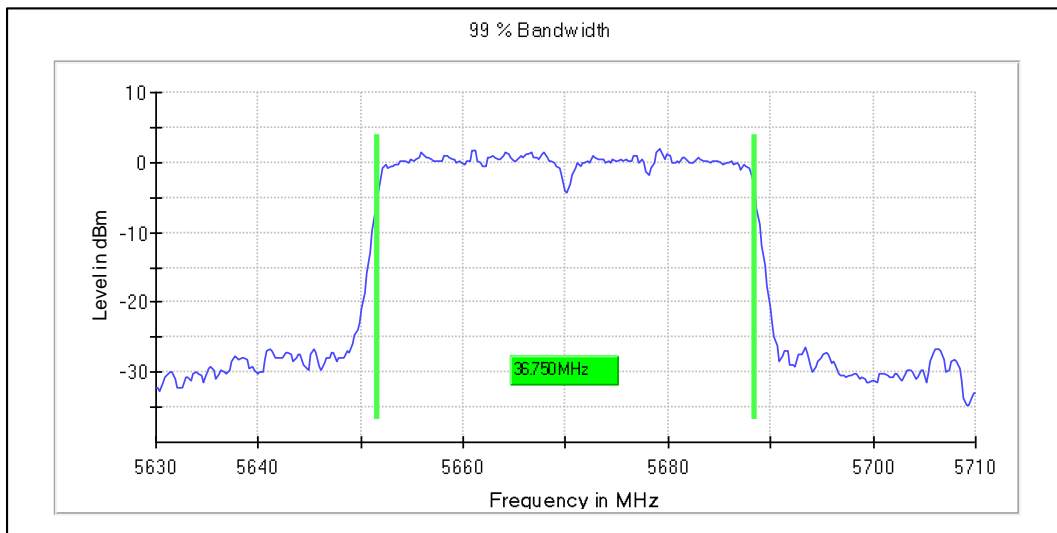

Channel Frequency 5670MHz