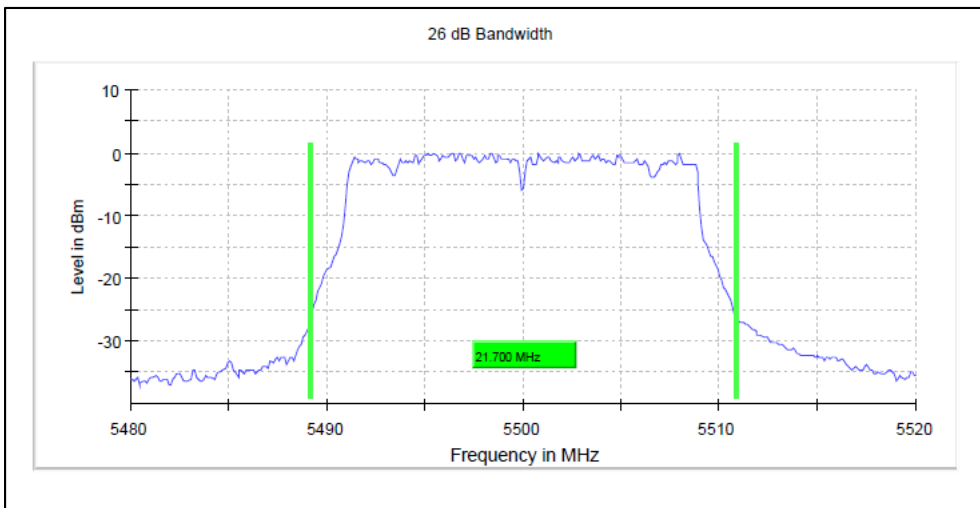

Modulation: 802.11n- HT20: UNII 1

Channel Frequency 5180MHz

Channel Frequency 5240MHz

Channel Frequency 5260MHz

Channel Frequency 5320 MHz

Channel Frequency 5500MHz

Channel Frequency 5700MHz

Channel Frequency 5720MHz