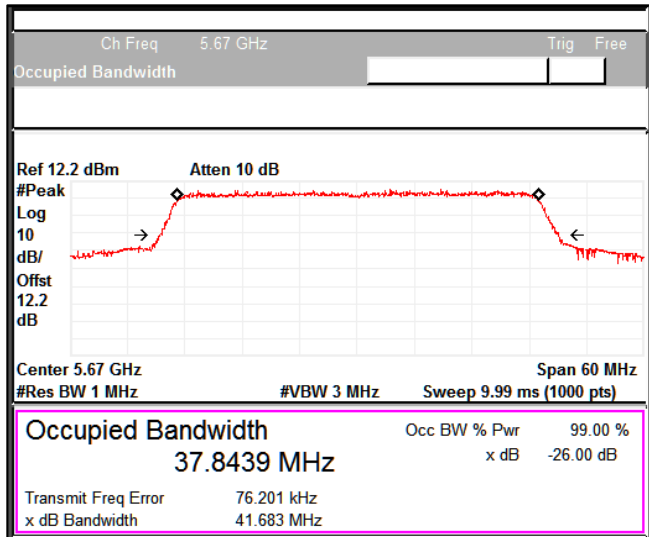

Channel Frequency 5670MHz