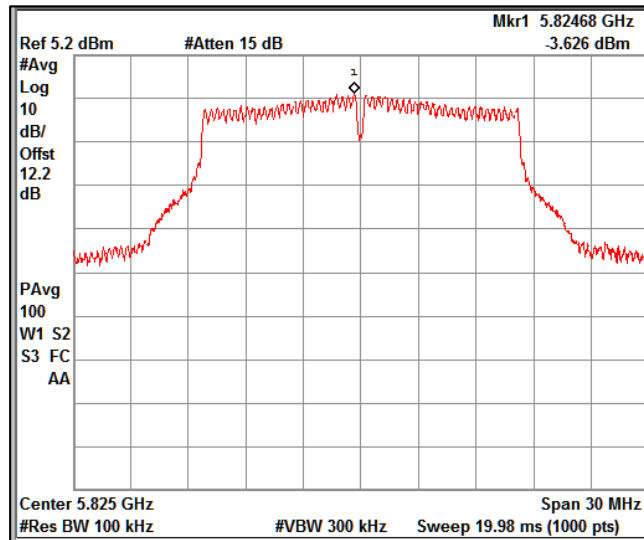

Channel Frequency 5825MHz