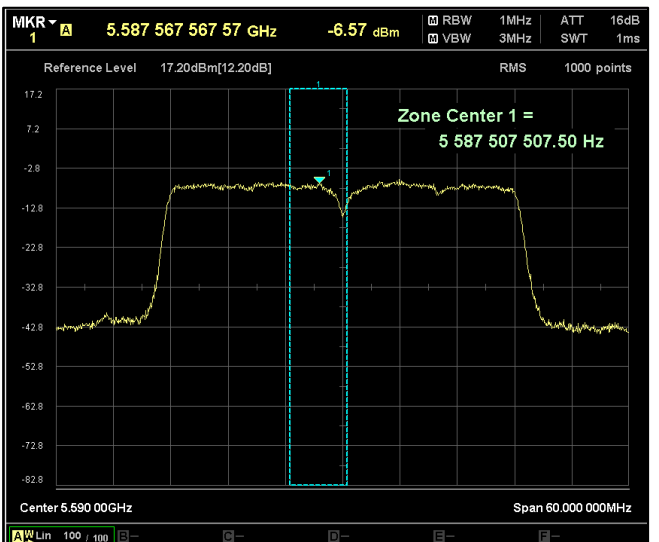

Channel Frequency 5590MHz