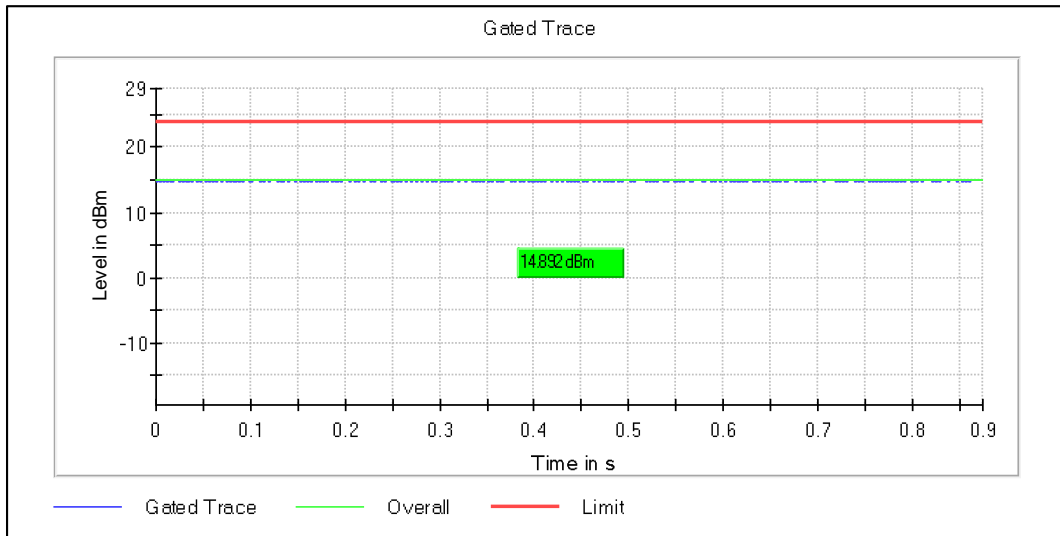

Modulation: 802.11ax-HE20: UNII 2a

Channel Frequency 5260MHz

Modulation: 802.11ax-HE20: UNII 2c

Channel Frequency 5720MHz

Modulation: 802.11ax-HE20: UNII 3

Channel Frequency 5745MHz

Channel Frequency 5825MHz