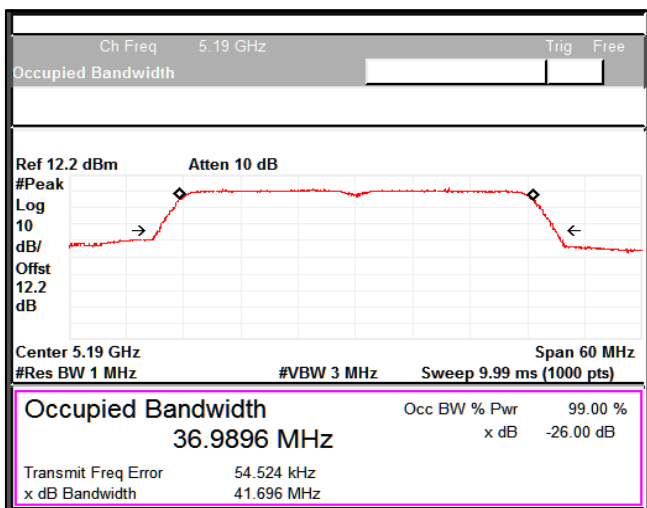

Modulation: 802.11n-HT40MHz: UNII 1

Data Rate MCS0

Occupied Bandwidth 99%

Channel Frequency 5190MHz

Channel Frequency 5230MHz

Emission Channel Bandwidth 26dB

Channel Frequency 5190MHz

Channel Frequency 5230MHz