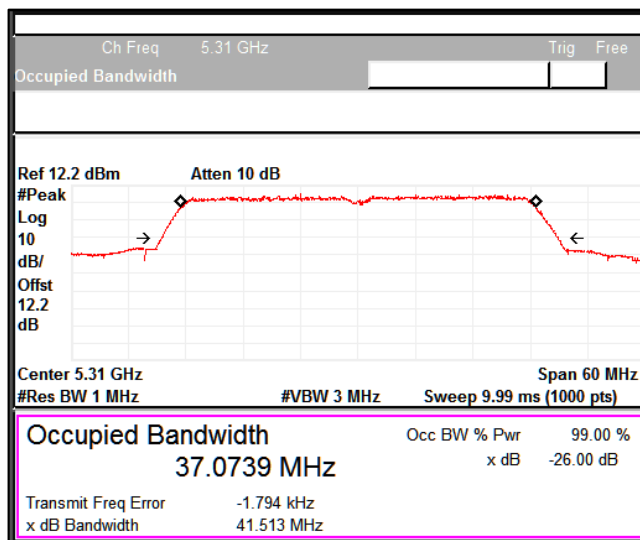

Emission Channel Bandwidth 26dB

Channel Frequency 5190MHz

Channel Frequency 5230MHz

Modulation: 802.11ac-VHT40: UNII 2a

Channel Frequency 5270MHz

Channel Frequency 5310MHz

Emission Channel Bandwidth 26dB

Channel Frequency 5270MHz