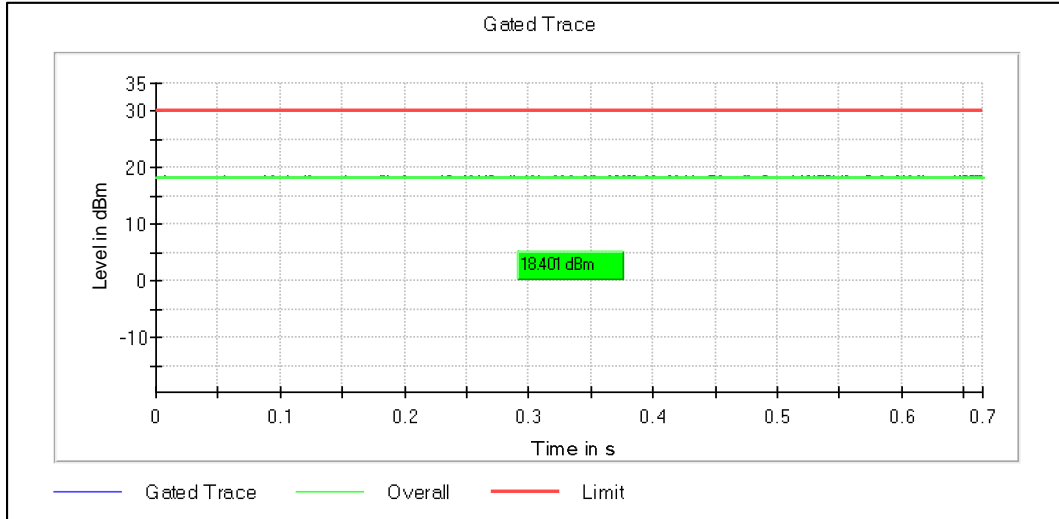

Channel Frequency 5775MHz