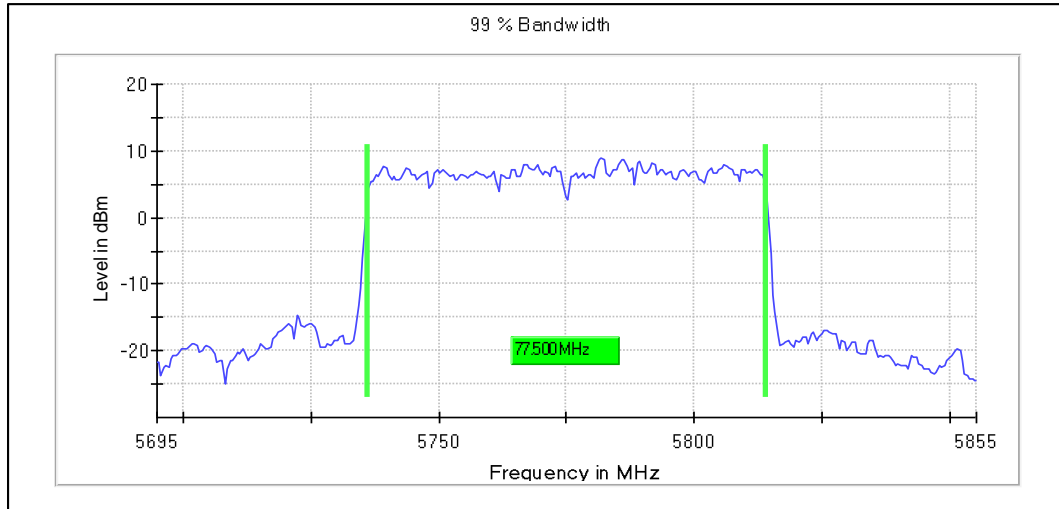

Channel Frequency 5530MHz

Channel Frequency 5690MHz

Emission Channel Bandwidth 26dB

Channel Frequency 5530MHz

Channel Frequency 5690MHz

Modulation: 802.11ax-HE80: UNII 3

Channel Frequency 5775MHz

Emission Channel Bandwidth 6dB