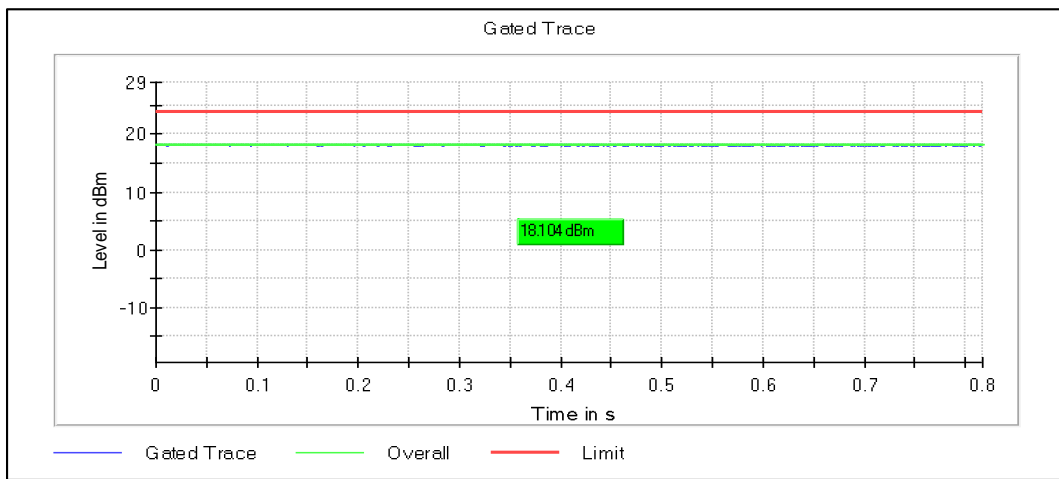

Channel Frequency 5710MHz

Modulation: 802.11n-HT40: UNII 3