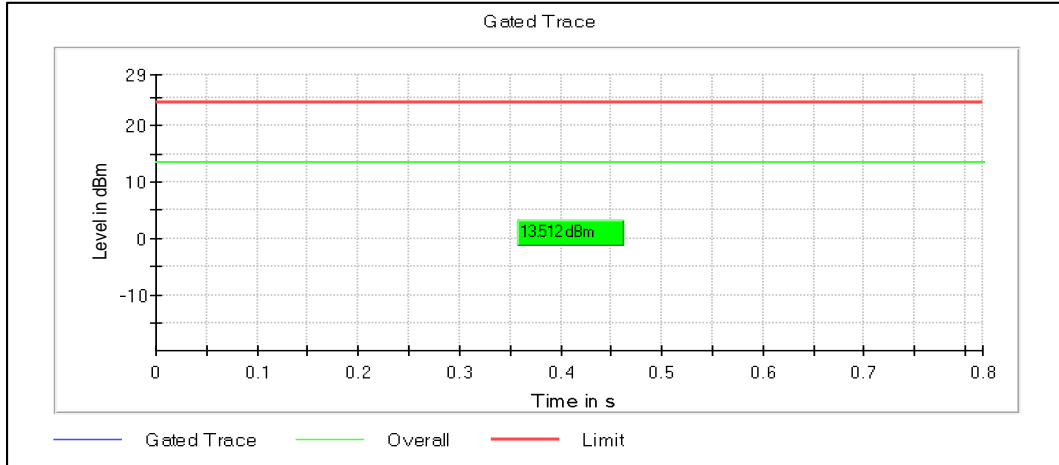

Channel Frequency 5670MHz