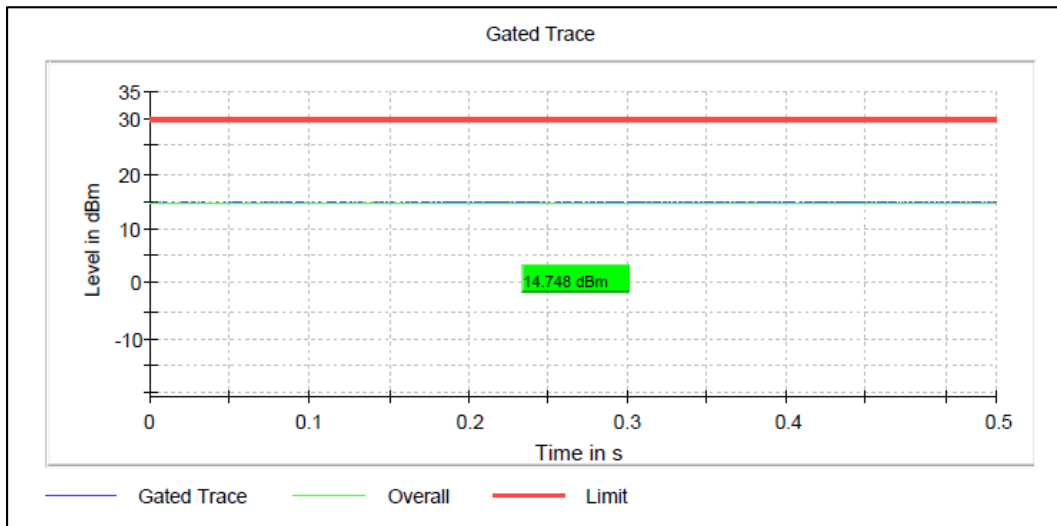

Channel Frequency 5500MHz

Channel Frequency 5700MHz

Channel Frequency 5720MHz

Modulation: 802.11n-HT20: UNII 3

Channel Frequency 5745MHz

Channel Frequency 5825MHz

Modulation: 802.11ac-VHT20: UNII 1

Data Rate : MCS0