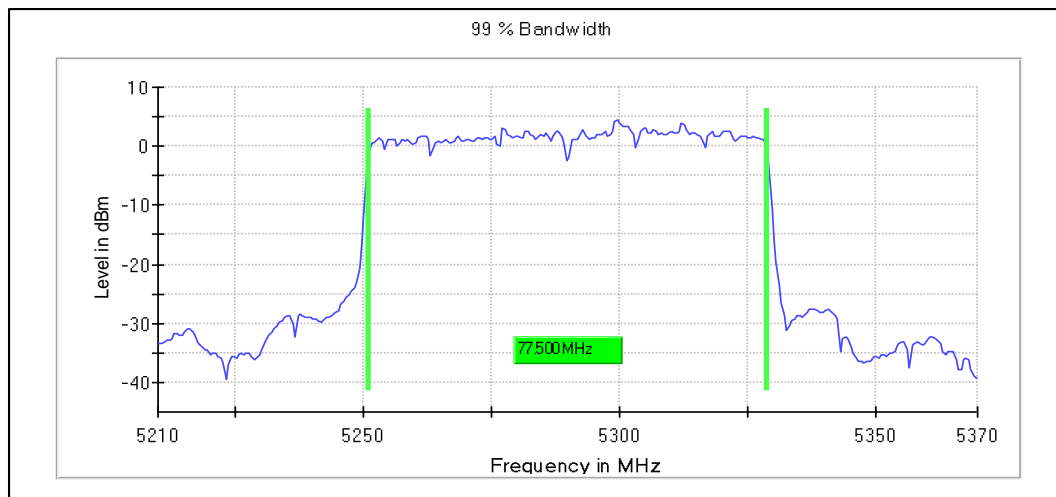

Channel Frequency 5290MHz

Emission Channel Bandwidth 26dB

Channel Frequency 5290MHz

Modulation: 802.11ac-VHT80: UNII 2C

Channel Frequency 5530MHz

Channel Frequency 5690MHz

Emission Channel Bandwidth 26dB

Channel Frequency 5530MHz

Channel Frequency 5690MHz

Modulation: 802.11ac-VHT80: UNII 3

Channel Frequency 5775MHz

Emission Channel Bandwidth 6dB

Channel Frequency 5775MHz

Modulation: 802.11ax-HE80: UNII 1

Data Rate: MCS 0

Channel Frequency 5210MHz

Emission Channel Bandwidth 26dB

Channel Frequency 5210MHz

Modulation: 802.11ax-HE80: UNII 2a

Channel Frequency 5290MHz

Emission Channel Bandwidth 26dB

Channel Frequency 5290MHz

Modulation: 802.11ax-HE80: UNII 2C