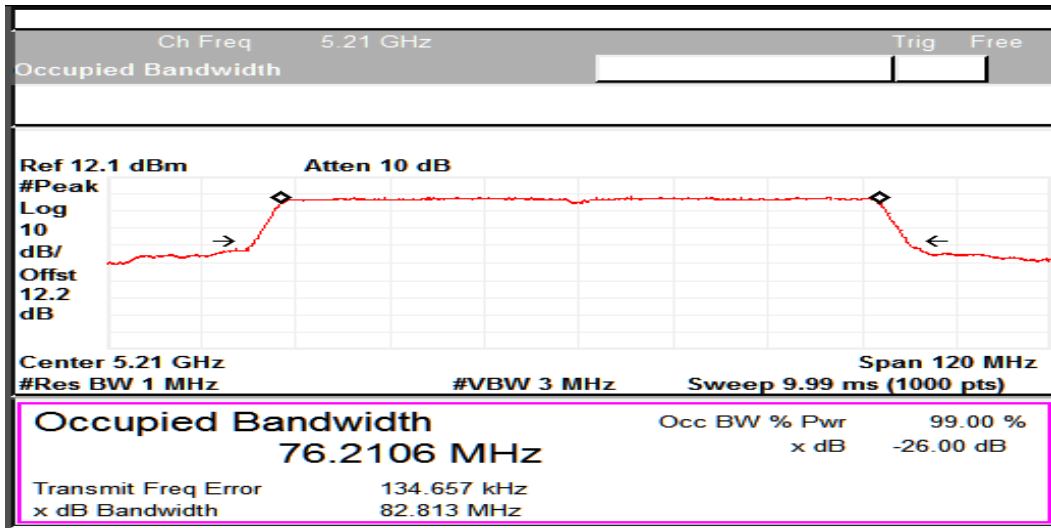

Emission Channel Bandwidth 6dB

Modulation: 802.11ac-VHT80: UNII 1

Data Rate: MCS 0

5GHz Test Plots

IN23VER9 001

Emission Channel Bandwidth 26dB

Channel Frequency 5210MHz

Modulation: 802.11ac-VHT80: UNII 2a