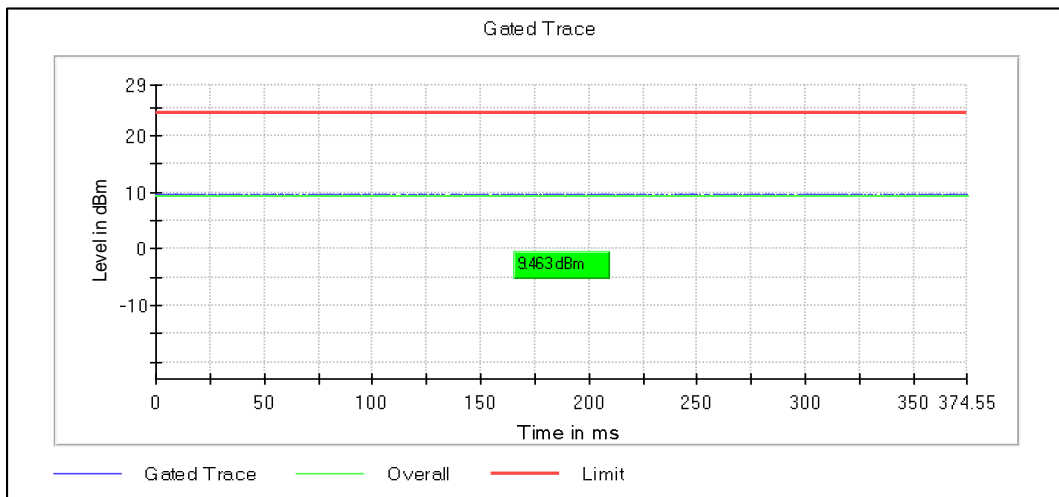

Data Rate : MCS9

Channel Frequency 5190MHz

Channel Frequency 5230MHz

Modulation: 802.11ac-VHT40: UNII 2a

Channel Frequency 5270MHz

Channel Frequency 5310MHz

Modulation: 802.11ac-VHT40: UNII 2c

Channel Frequency 5510MHz