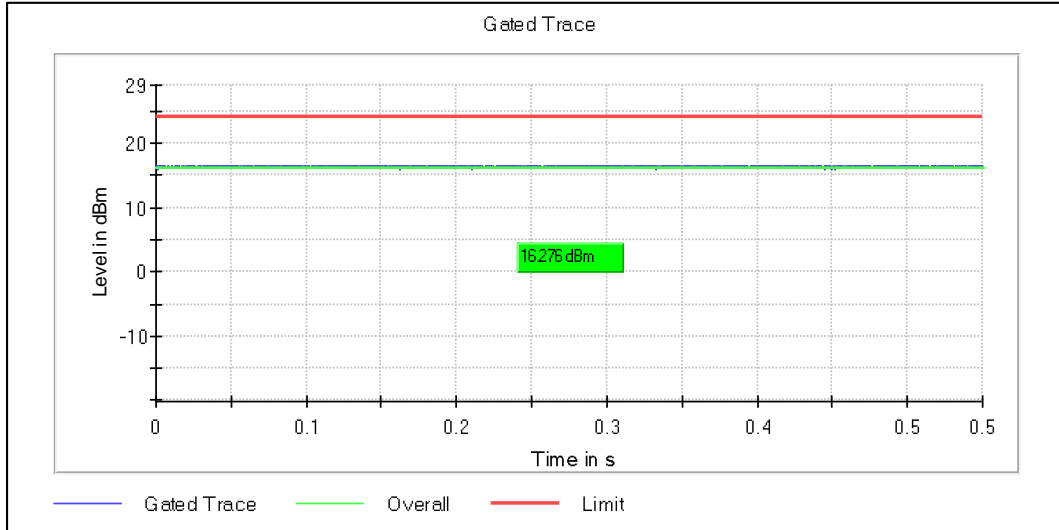

Channel Frequency 5320MHz

Modulation: 802.11a: UNII 2c

Channel Frequency 5500MHz

Channel Frequency 5700MHz

Channel Frequency 5720MHz

Modulation: 802.11a: UNII 3

Channel Frequency 5745MHz

Channel Frequency 5825MHz