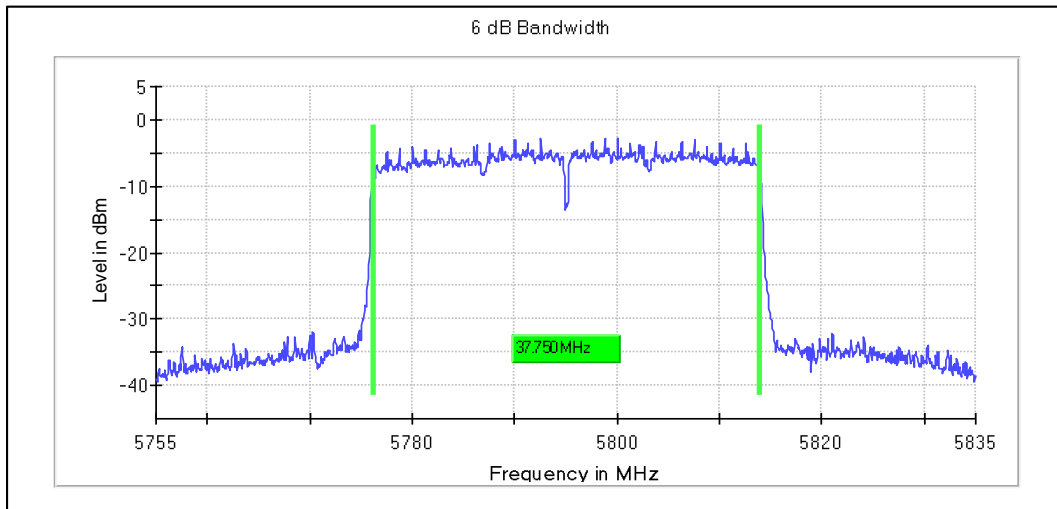

Emission Channel Bandwidth 6dB