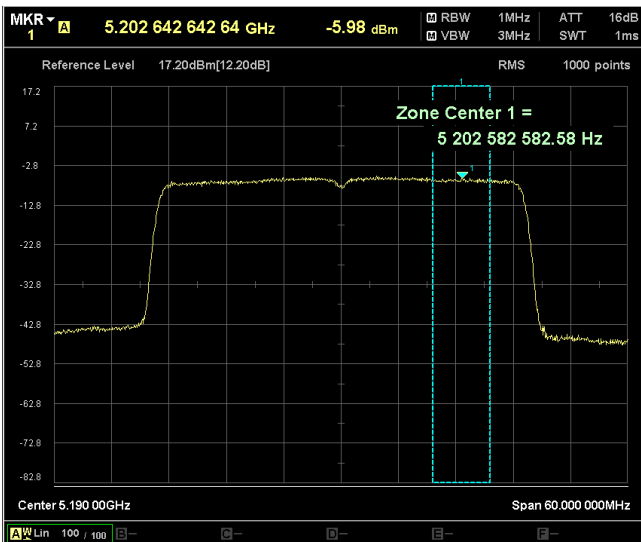

Channel Frequency 5230MHz

Channel Frequency 5270MHz

Channel Frequency 5310MHz

Channel Frequency 5510MHz

Channel Frequency 5590MHz

Channel Frequency 5670MHz

Channel Frequency 5710MHz

Channel Frequency 5755MHz

Channel Frequency 5795MHz

Modulation: 802.11 ax-mode_HE40

Data Rate : MCS 0

Channel Frequency 5190MHz

Channel Frequency 5230MHz

Channel Frequency 5270MHz

Channel Frequency 5310MHz

Channel Frequency 5510MHz