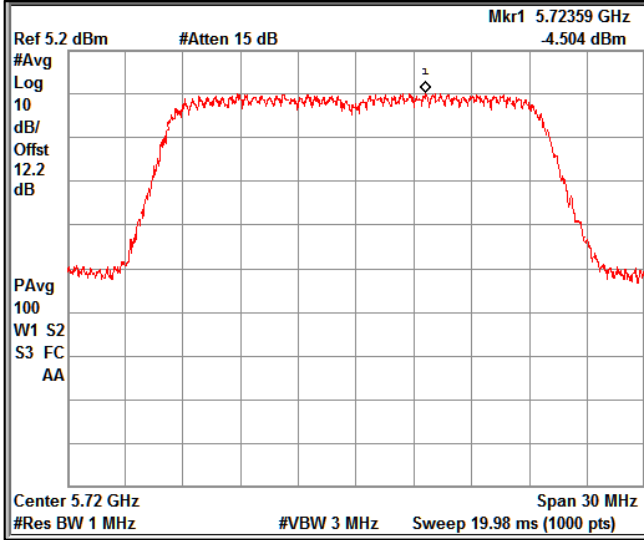

Channel Frequency 5260MHz

Channel Frequency 5320MHz

Channel Frequency 5500MHz

Channel Frequency 5700MHz

5GHz Test Plots

IN23VER9 001

Channel Frequency 5720MHz

Channel Frequency 5745MHz