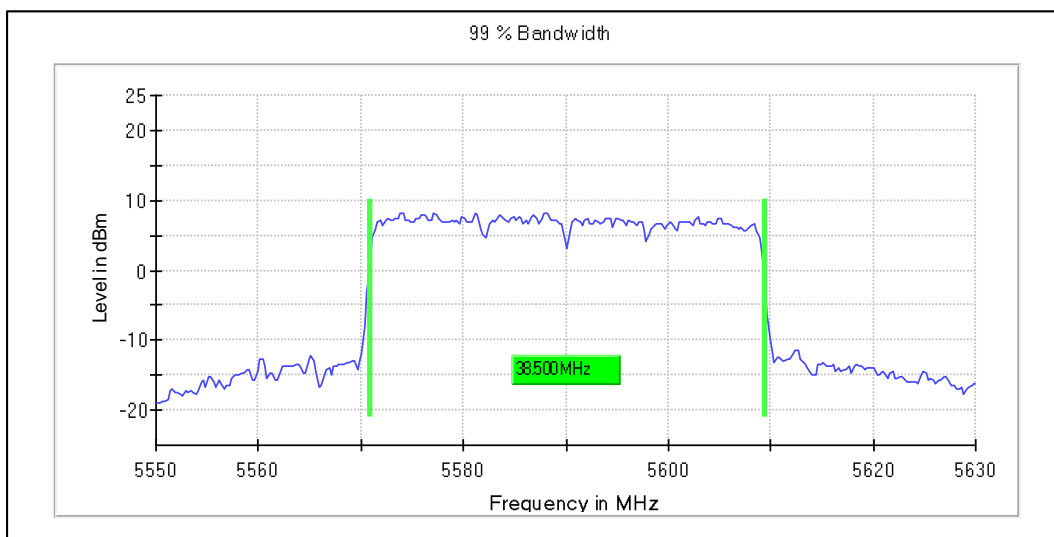

Emission Channel Bandwidth 26dB

Channel Frequency 5270MHz

Channel Frequency 5310MHz

Modulation: 802.11ax-HE40: UNII 2c

Channel Frequency 5510MHz

Channel Frequency 5590MHz

Channel Frequency 5670MHz

Channel Frequency 5710MHz