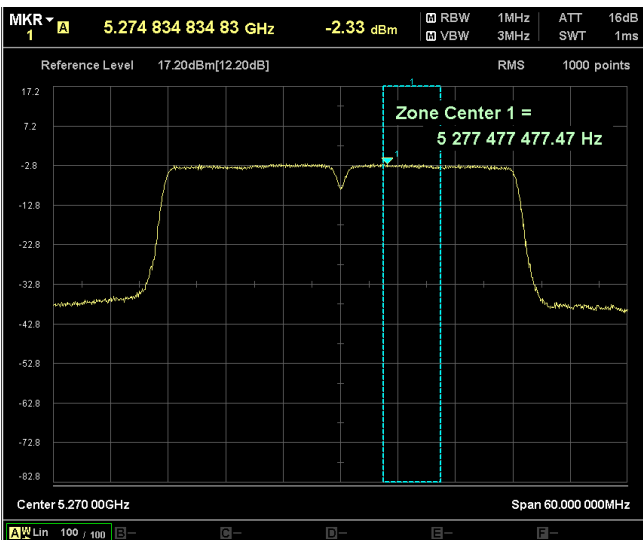

5GHz Test Plots

IN23VER9 001

Modulation: 802.11 ac-mode_VHT40

Data Rate : MCS 0

Channel Frequency 5190MHz

Channel Frequency 5230MHz

Channel Frequency 5270MHz

Channel Frequency 5310MHz