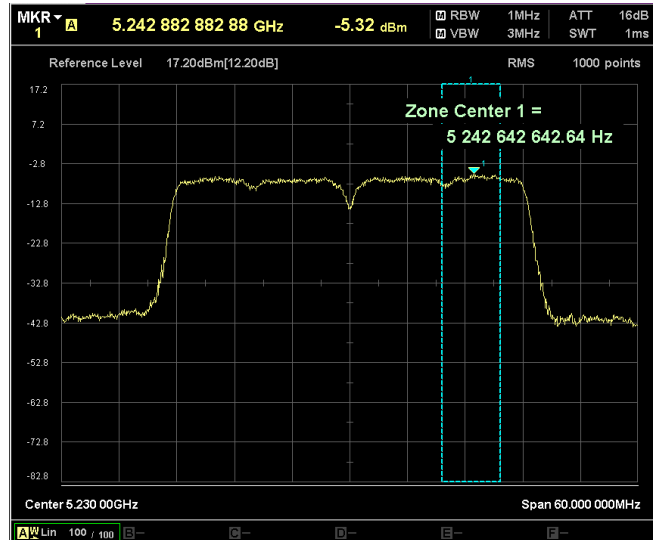

Channel Frequency 5510MHz

Channel Frequency 5590MHz

Channel Frequency 5670MHz

Channel Frequency 5710MHz

Channel Frequency 5755MHz

Channel Frequency 5795MHz

Data Rate : MCS 9

Channel Frequency 5190MHz