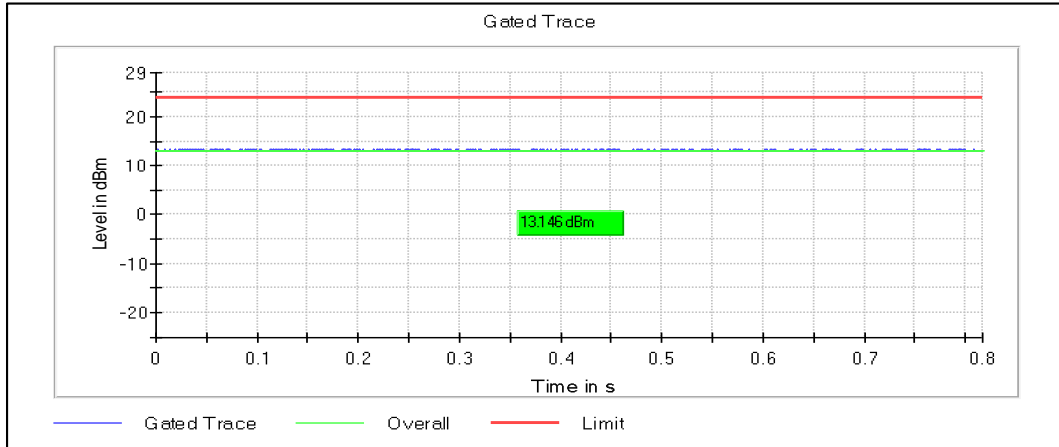

Modulation: 802.11n-HT40: UNII 1

Data Rate : MCS0

Channel Frequency 5190MHz