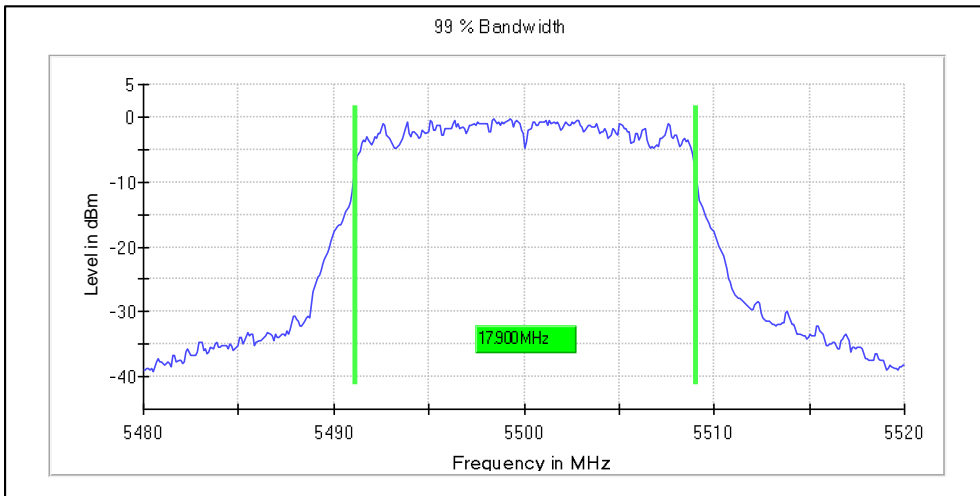

Modulation: 802.11ac-VHT20: UNII 2a

Channel Frequency 5260MHz

Channel Frequency 5320MHz

Modulation: 802.11ac-VHT20: UNII 2C

Channel Frequency 5500MHz

Channel Frequency 5700MHz

Channel Frequency 5720MHz

Channel Frequency 5745MHz