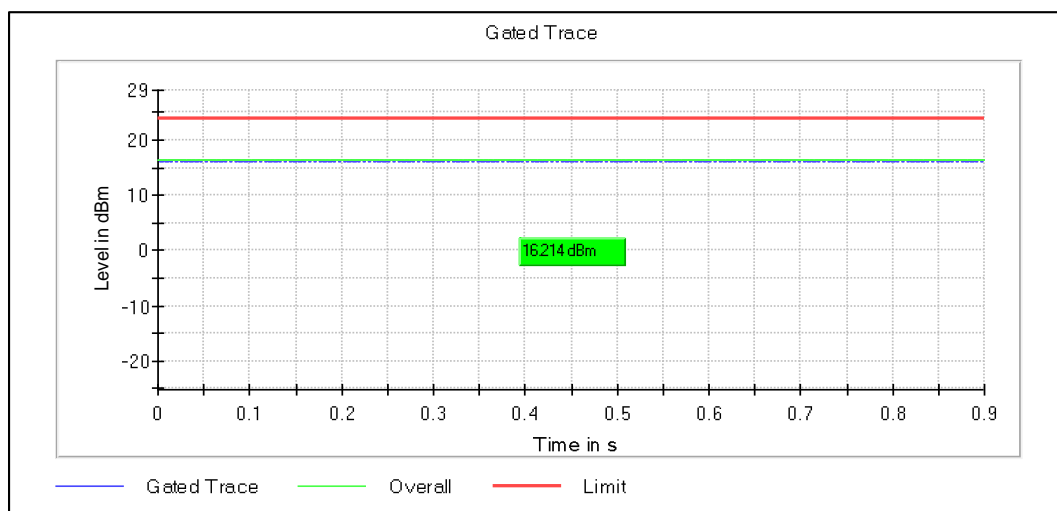

Modulation: 802.11ac-VHT20: UNII 2a

Channel Frequency 5260MHz