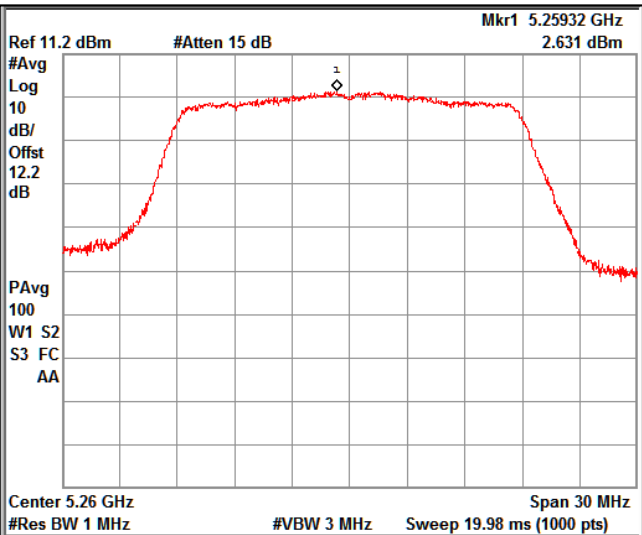

Modulation: 802.11 n-mode_HT20

Data Rate : MCS 0

Channel Frequency 5180MHz

Channel Frequency 5240MHz

Channel Frequency 5240MHz

Channel Frequency 5320MHz

Channel Frequency 5500MHz

Channel Frequency 5700MHz