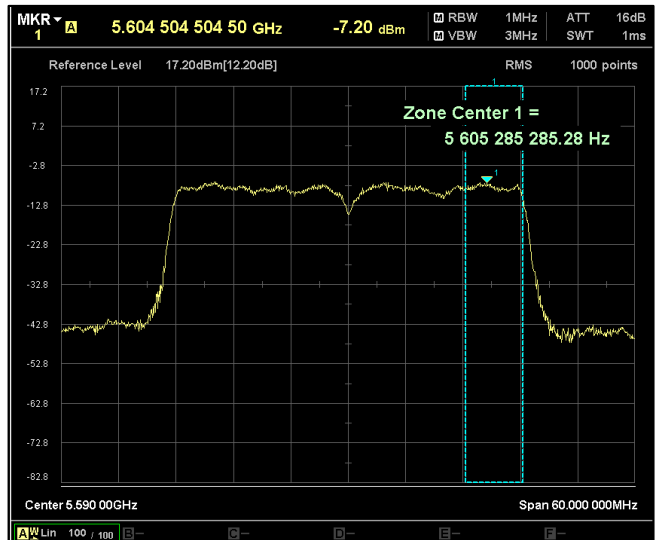

Channel Frequency 5230MHz

Channel Frequency 5270MHz

Channel Frequency 5310MHz

Channel Frequency 5510MHz

Channel Frequency 5590MHz

Channel Frequency 5670MHz

Channel Frequency 5710MHz

Channel Frequency 5755MHz

Channel Frequency 5795MHz

Modulation: 802.11 ax-mode_HE40

Data Rate : MCS 0

Channel Frequency 5190MHz

Channel Frequency 5230MHz

Channel Frequency 5270MHz

Channel Frequency 5310MHz

Channel Frequency 5510MHz