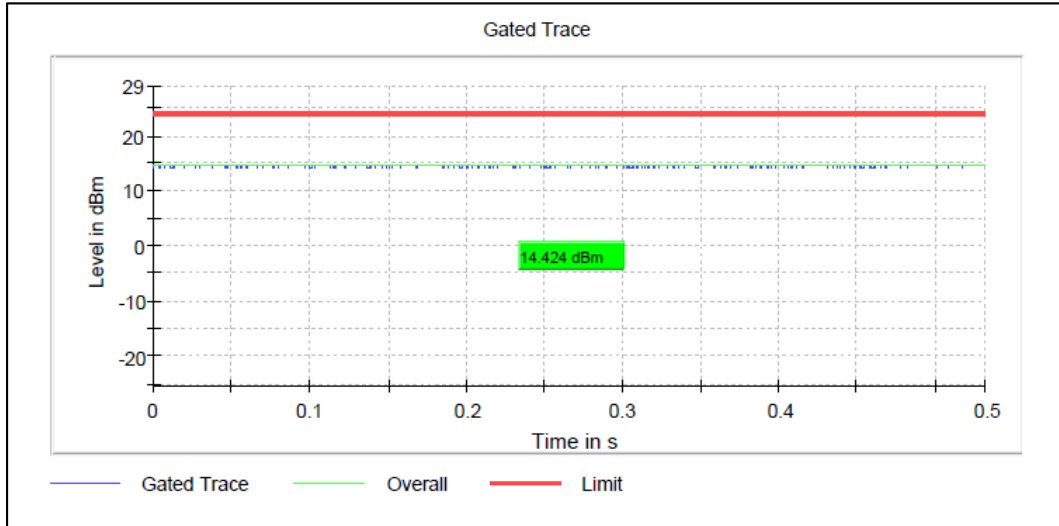

Modulation: 802.11n-HT20: UNII 1

Data Rate : MCS7

Channel Frequency 5180MHz

Channel Frequency 5240MHz

Modulation: 802.11n-HT20: UNII 2a

Channel Frequency 5260MHz

Channel Frequency 5320MHz

Modulation: 802.11n-HT20: UNII 2c