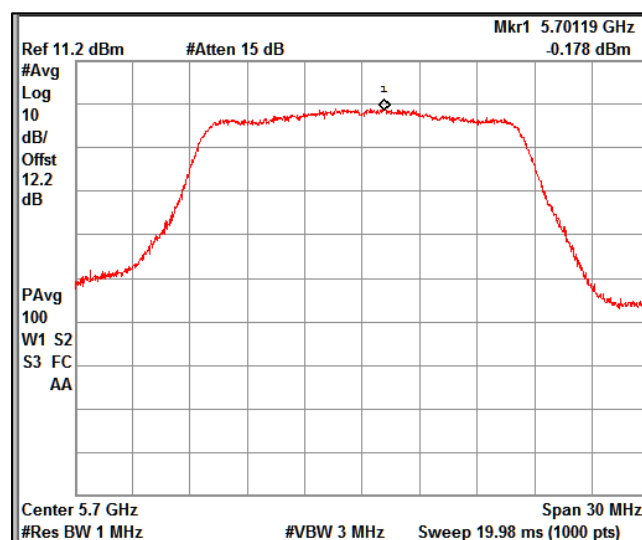

Channel Frequency 5240MHz

Channel Frequency 5260MHz

Channel Frequency 5320MHz

Channel Frequency 5500MHz

Channel Frequency 5700MHz

5GHz Test Plots

IN23VER9 001

Channel Frequency 5720MHz