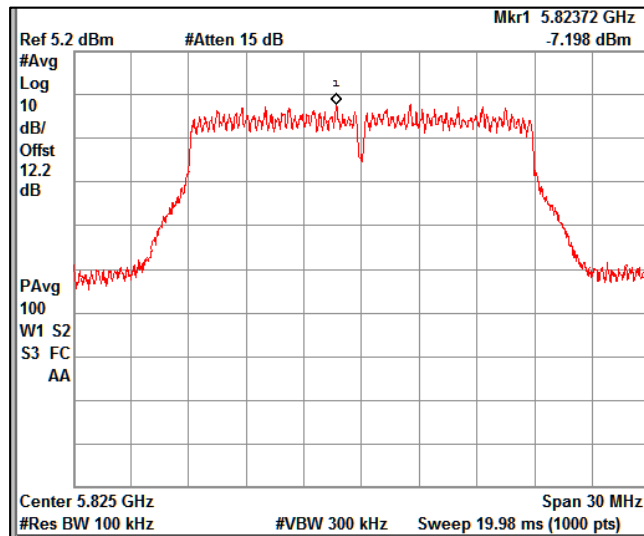

Channel Frequency 5500MHz

Channel Frequency 5700MHz

Channel Frequency 5720MHz

Channel Frequency 5745MHz

Channel Frequency 5825MHz

5GHz Test Plots

IN23VER9 001

Modulation: 802.11 ac-mode_VHT20