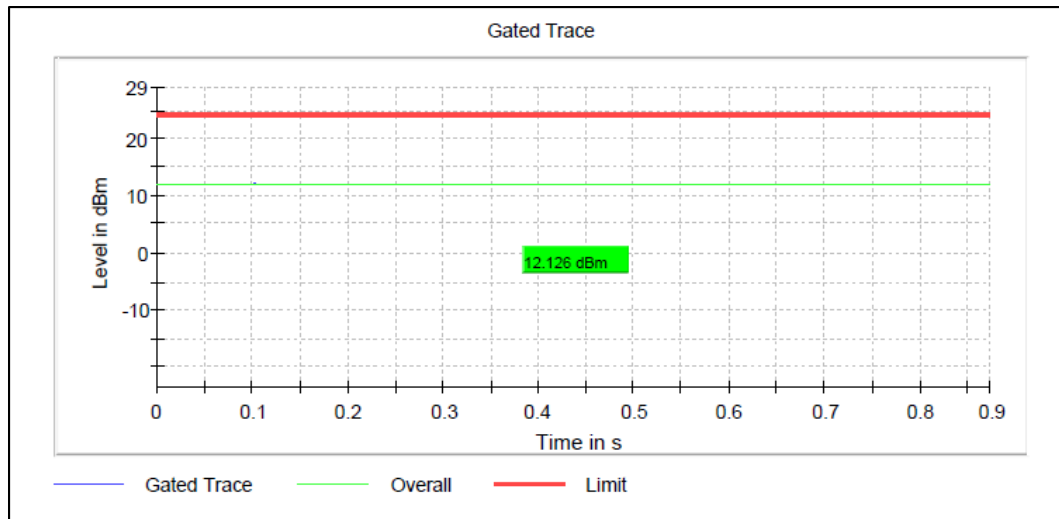

Modulation: 802.11ax-HE20: UNII 2c