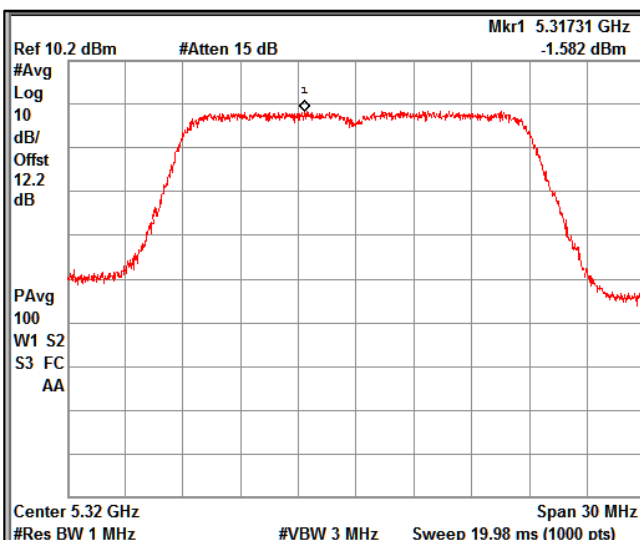

Channel Frequency 5720MHz

Channel Frequency 5745MHz

Channel Frequency 5825MHz

Data Rate : MCS 7

Channel Frequency 5180MHz

Channel Frequency 5240MHz

Channel Frequency 5240MHz

Channel Frequency 5320MHz