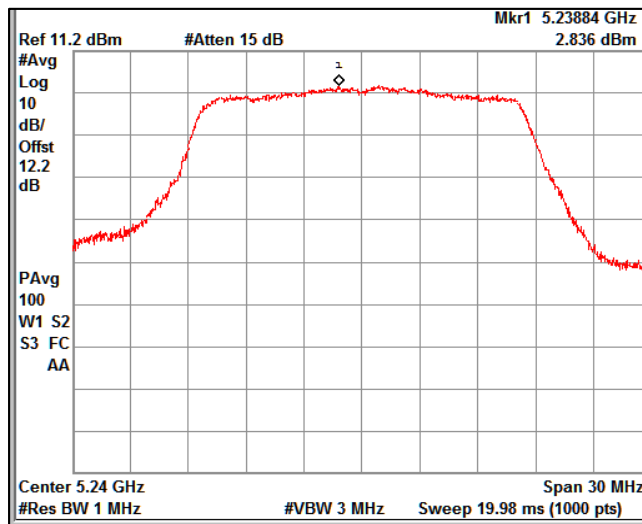

Channel Frequency 5290MHz

Channel Frequency 5530MHz

Channel Frequency 5690MHz

Channel Frequency 5775MHz

3. Power Spectral Density

Modulation: 802.11 a-mode

Data Rate: 6 Mbps

Channel Frequency 5180MHz