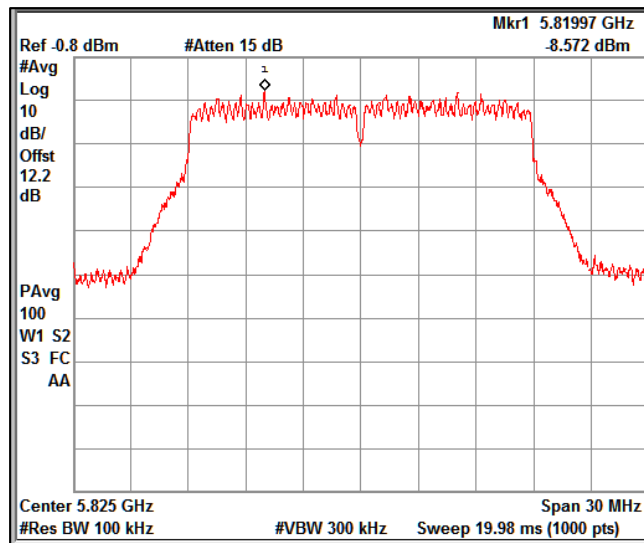

Channel Frequency 5320MHz

Channel Frequency 5500MHz

Channel Frequency 5700MHz

5GHz Test Plots

IN23VER9 001

Channel Frequency 5720MHz

Channel Frequency 5745MHz

Channel Frequency 5825MHz