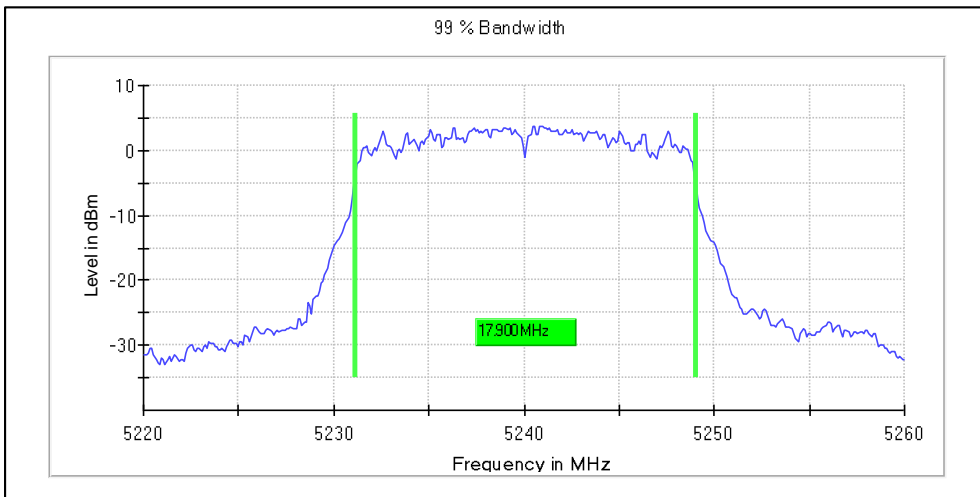

Emission Channel Bandwidth 6dB

Channel Frequency 5745MHz

Channel Frequency 5825MHz

Modulation: 802.11ac-VHT20: UNII 1

Occupied Channel Bandwidth 99%

Data Rate MCS0

Channel Frequency 5180MHz

Channel Frequency 5240MHz