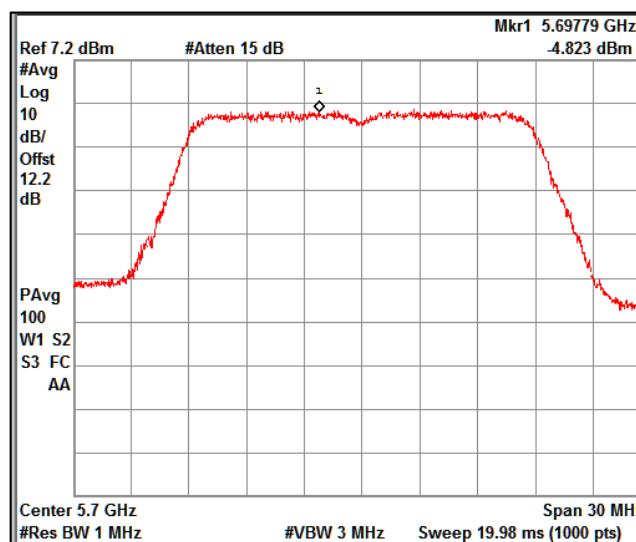

Channel Frequency 5700MHz