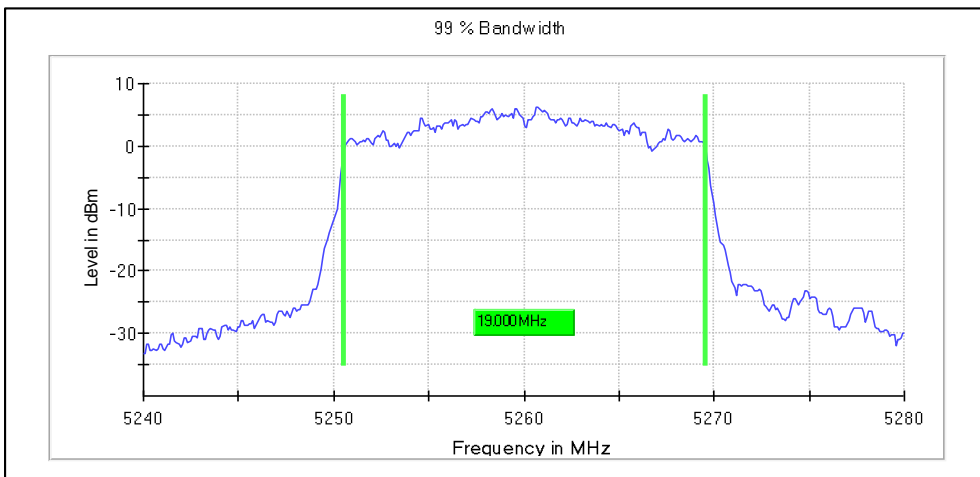

Data Rate MCS0

Channel Frequency 5180MHz

Channel Frequency 5240MHz

Modulation: 802.11ax-HE20: UNII 2a

Channel Frequency 5260MHz

Channel Frequency 5320MHz

Modulation: 802.11aX-HE20: UNII 2c

Channel Frequency 5500MHz