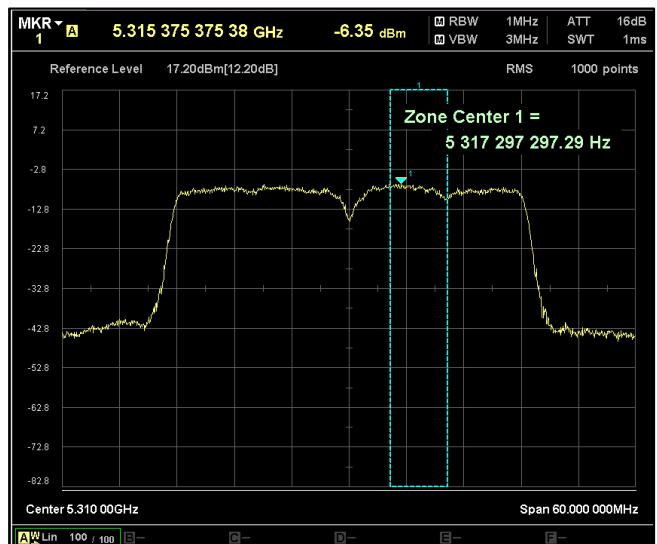

Channel Frequency 5310MHz