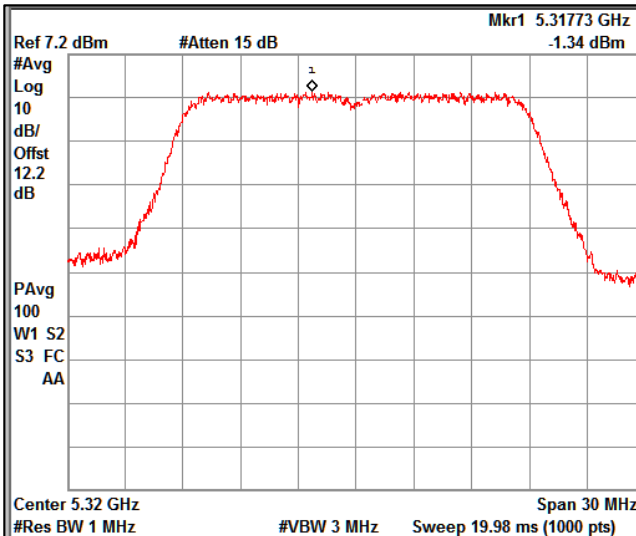

IN23VER9 001

Channel Frequency 5720MHz

Channel Frequency 5745MHz

Channel Frequency 5825MHz

Data Rate : MCS 8

Channel Frequency 5180MHz

Channel Frequency 5240MHz

Channel Frequency 5260MHz