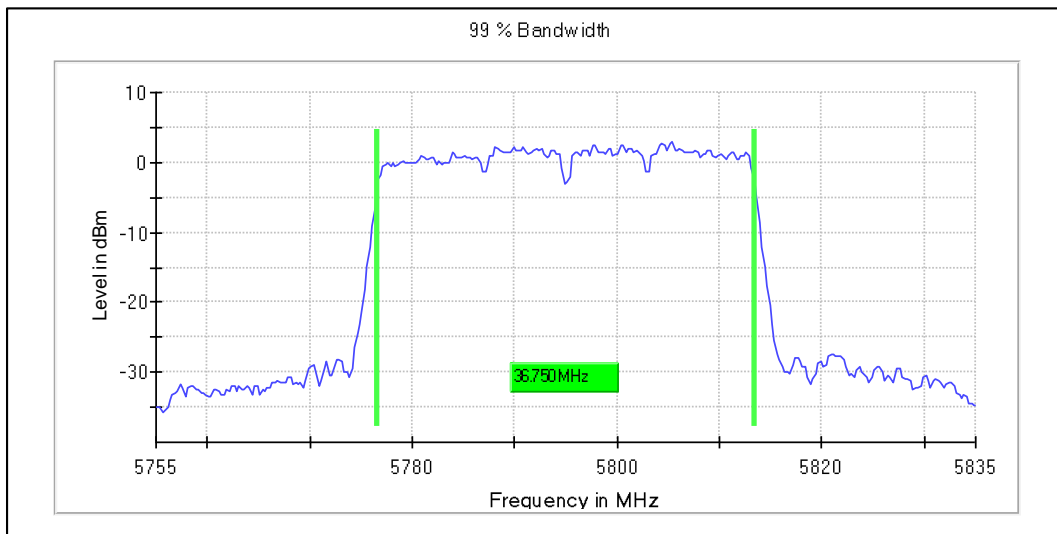

Channel Frequency 5590MHz

Channel Frequency 5670MHz

Channel Frequency 5710MHz

Modulation: 802.11ac-VHT40: UNII 3

Emission Channel Bandwidth 6dB

Channel Frequency 5795MHz

Modulation: 802.11ax-HE40: UNII 1

Data Rate : MCS0