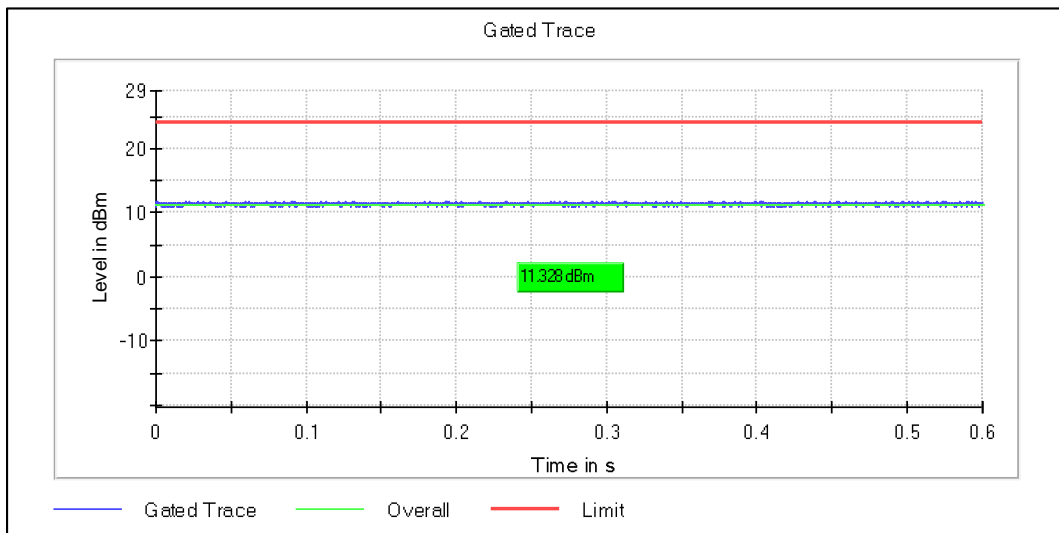

Channel Frequency 5700MHz