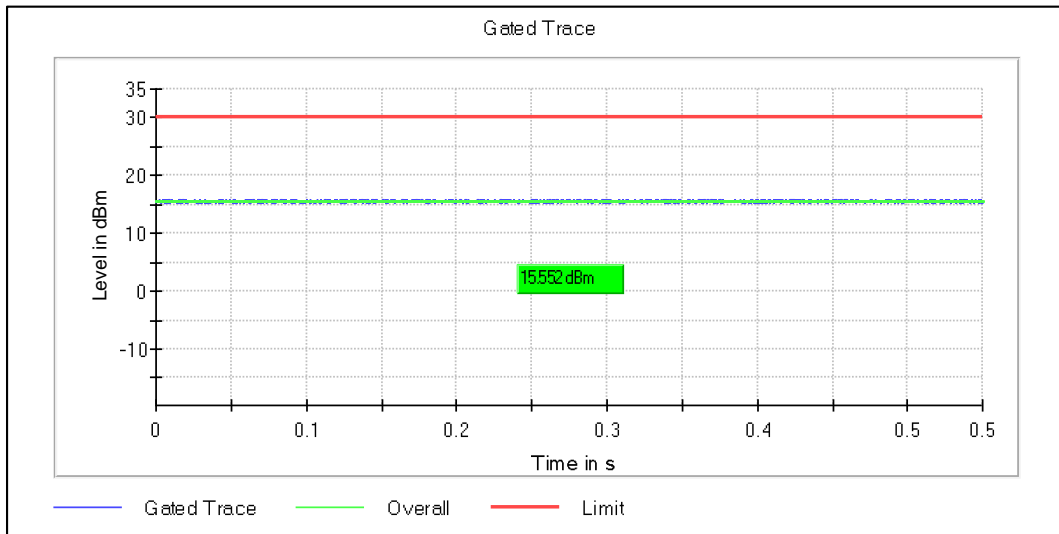

Channel Frequency 5320MHz

Modulation: 802.11a: UNII 2c

Channel Frequency 5500MHz

Channel Frequency 5700MHz

Channel Frequency 5720MHz

Modulation: 802.11a: UNII 3

Channel Frequency 5745MHz

Channel Frequency 5825MHz