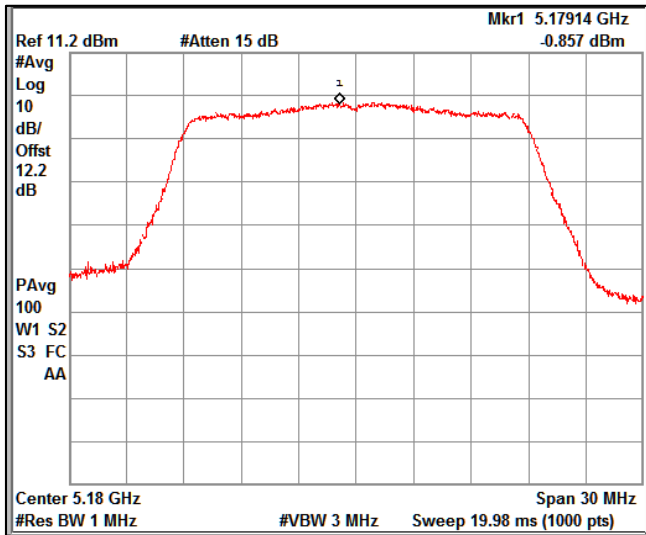

5GHz Test Plots

IN23VER9 001

Modulation: 802.11 n-mode_HT20

Data Rate : MCS 0

Channel Frequency 5180MHz