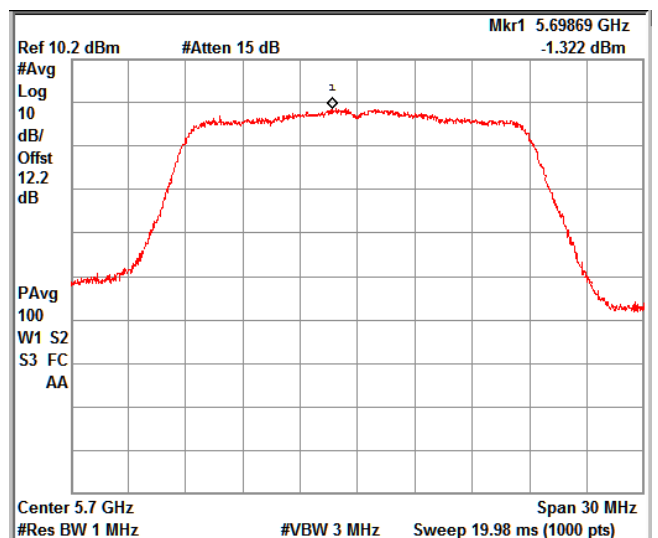

Modulation: 802.11 n-mode_HT20

Data Rate : MCS 0

Channel Frequency 5180MHz

Channel Frequency 5240MHz

Channel Frequency 5240MHz

Channel Frequency 5320MHz

Channel Frequency 5500MHz

Channel Frequency 5700MHz