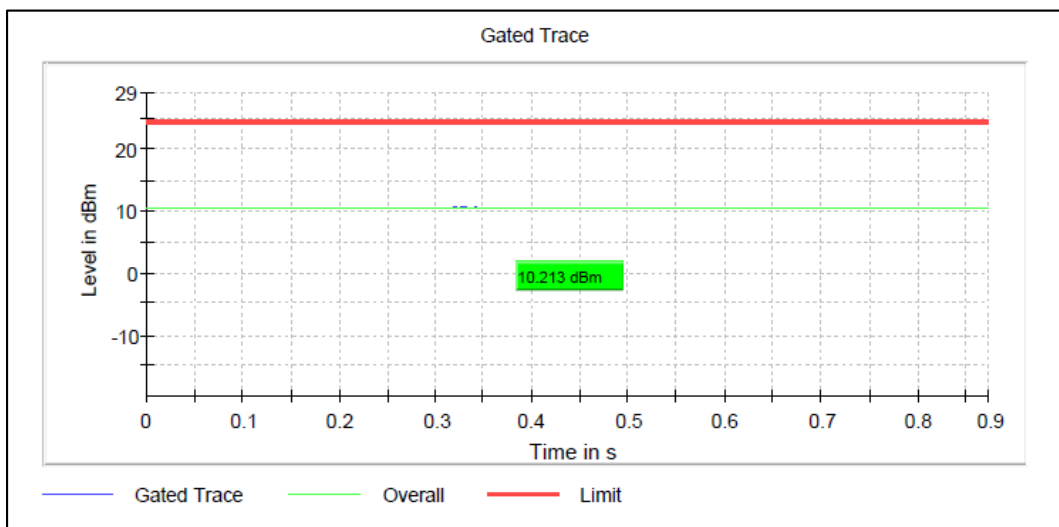

Modulation: 802.11ax-HE20: UNII 2c