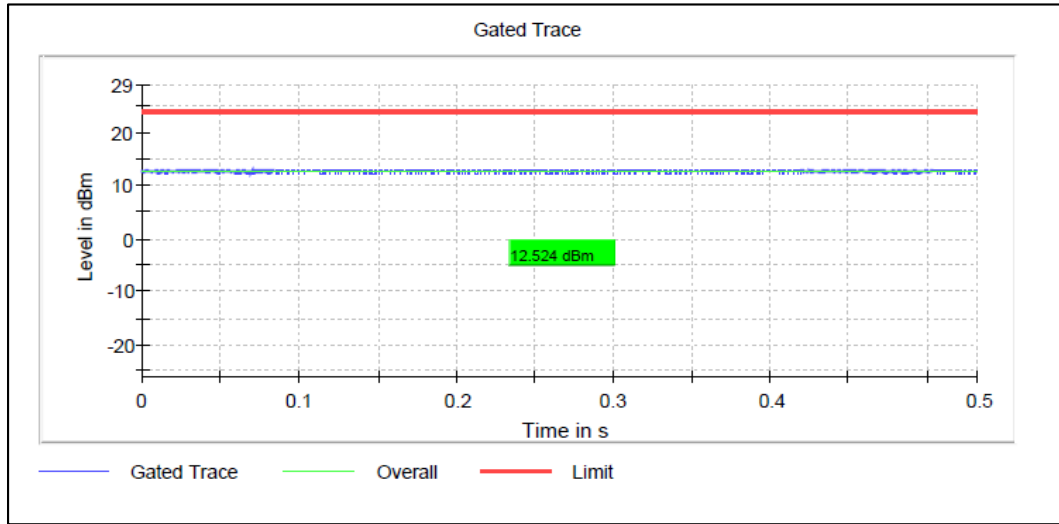

Modulation: 802.11n-HT20: UNII 1

Data Rate : MCS7

Channel Frequency 5180MHz