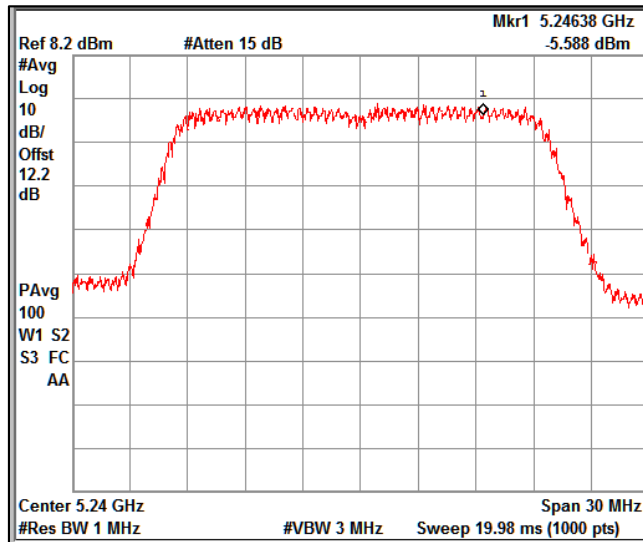

5GHz Test Plots

IN23VER9 001

Channel Frequency 5720MHz

Channel Frequency 5745MHz

Channel Frequency 5825MHz

Data Rate : MCS 11

Channel Frequency 5180MHz

Channel Frequency 5240MHz