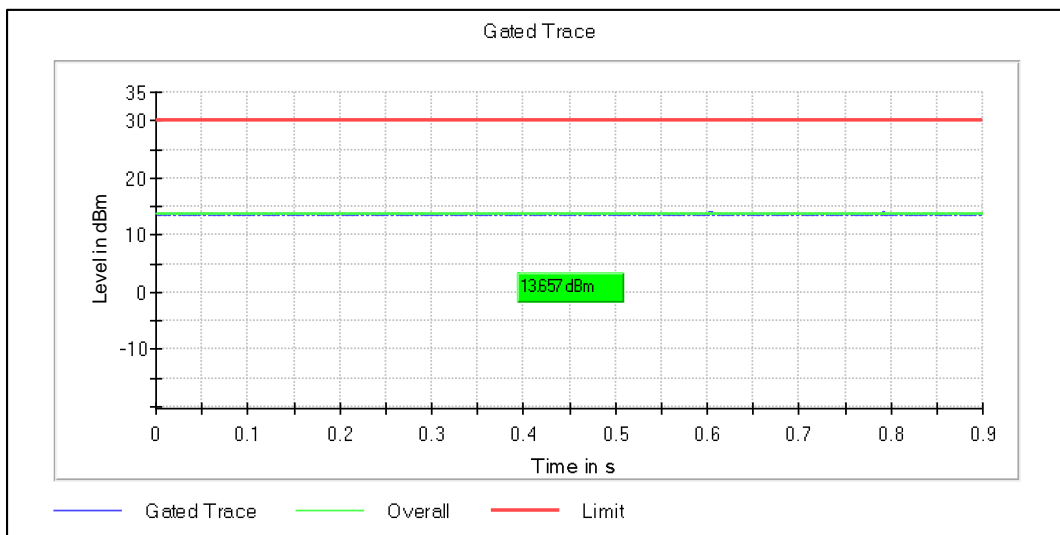

Channel Frequency 5825MHz