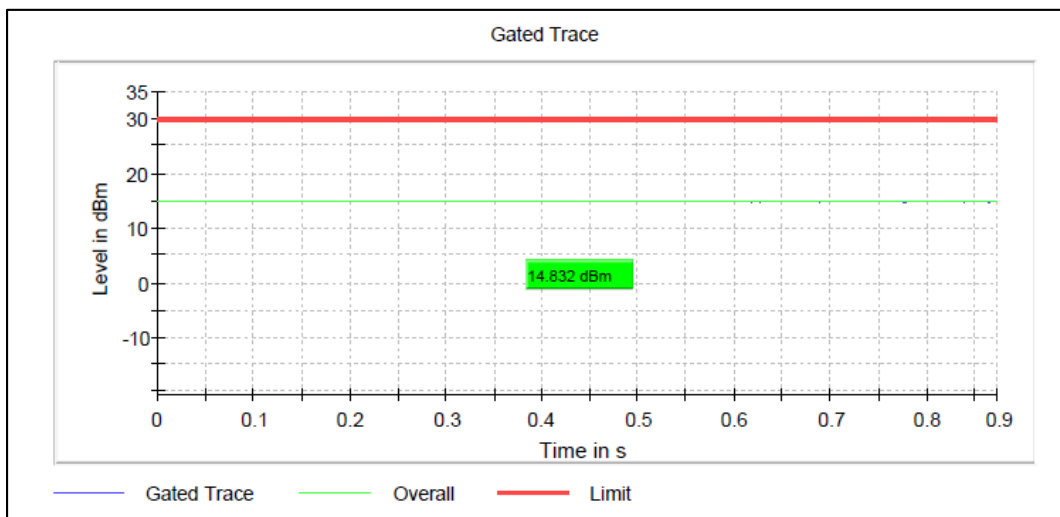

Modulation: 802.11ax-HE20: UNII 2a

Channel Frequency 5260MHz

Modulation: 802.11ax-HE20: UNII 2c

Channel Frequency 5720MHz

Modulation: 802.11ax-HE20: UNII 3

Channel Frequency 5745MHz

Channel Frequency 5825MHz