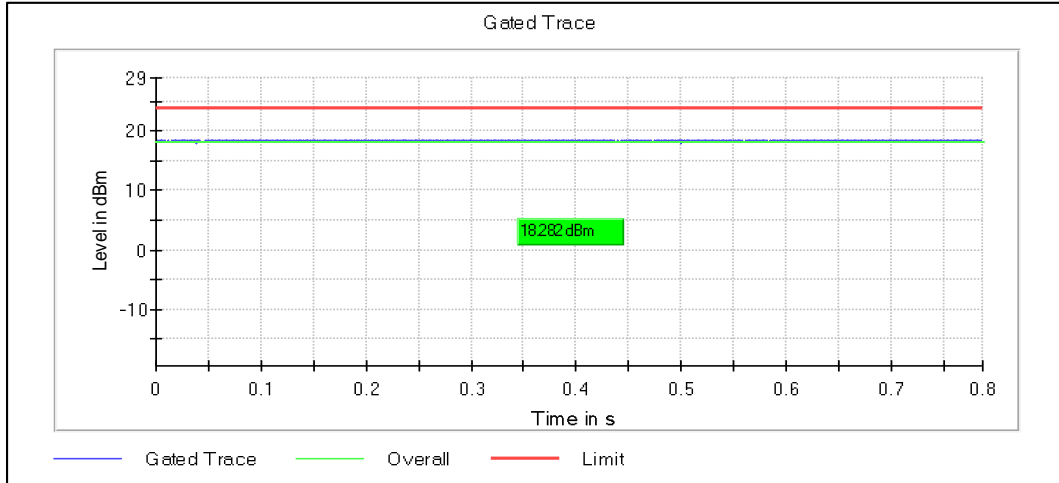

Channel Frequency 5710MHz