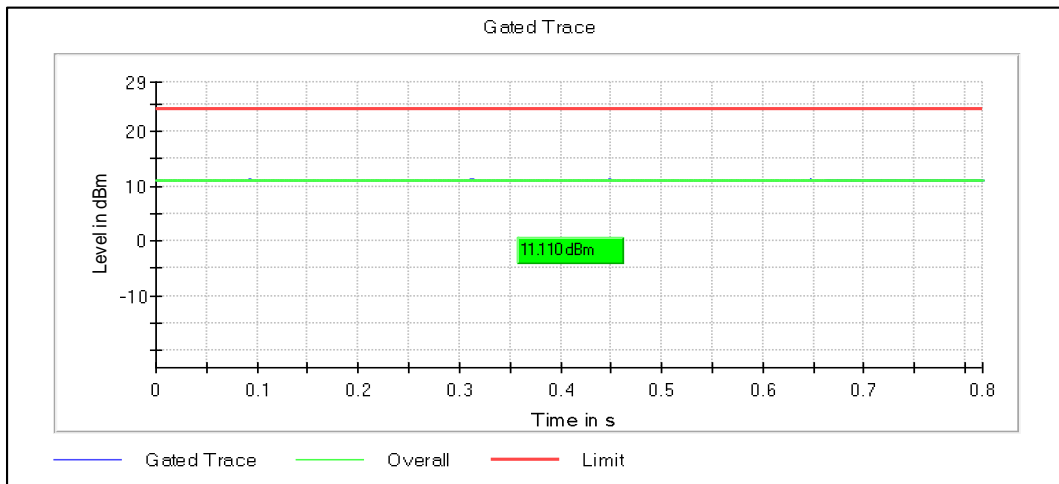

Modulation: 802.11n-HT40: UNII 1

Data Rate : MCS0

Channel Frequency 5190MHz

Channel Frequency 5230MHz

Modulation: 802.11n-HT40: UNII 2a

Channel Frequency 5270MHz

Channel Frequency 5310MHz

Modulation: 802.11n-HT40: UNII 2c