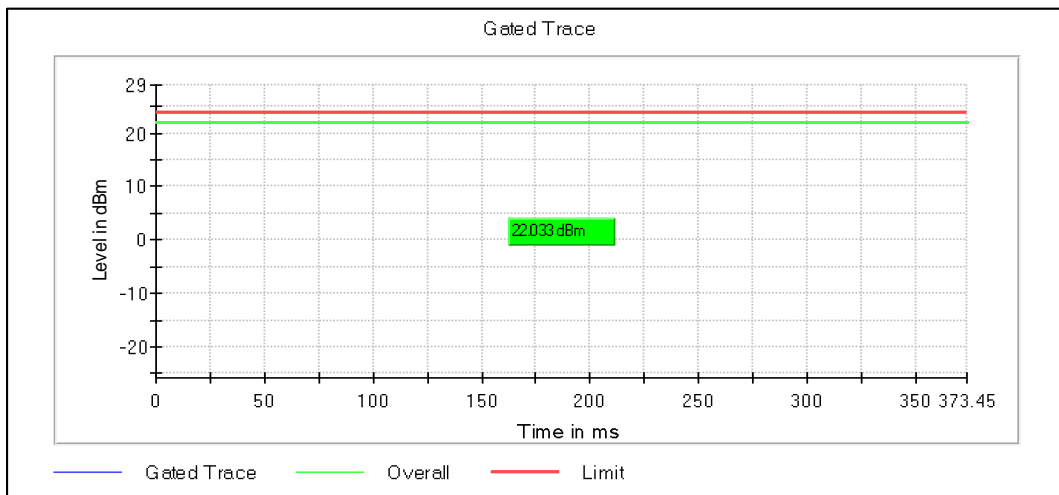

Channel Frequency 5230MHz