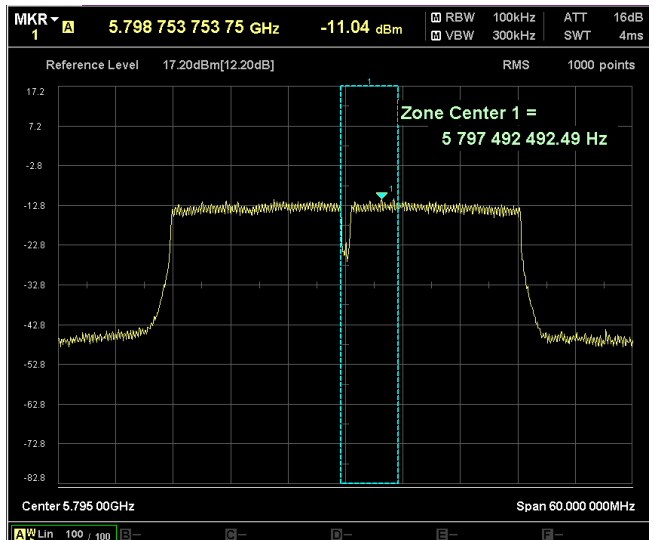

Channel Frequency 5510MHz

Channel Frequency 5590MHz

Channel Frequency 5670MHz

Channel Frequency 5710MHz

Channel Frequency 5755MHz

Channel Frequency 5795MHz

Data Rate : MCS 9

Channel Frequency 5190MHz