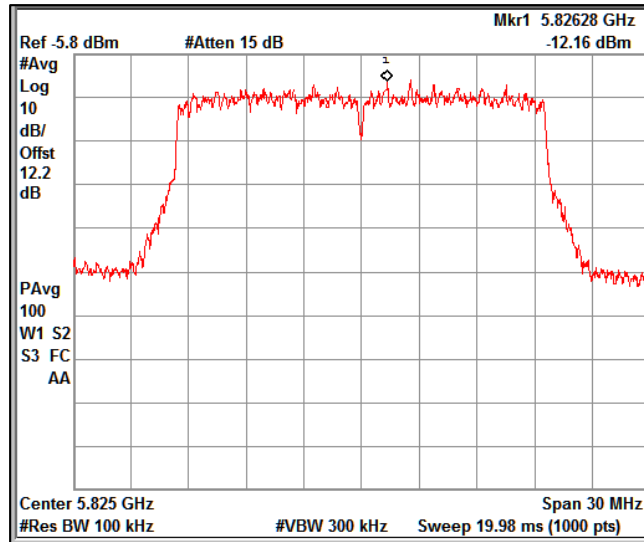

Channel Frequency 5260MHz

Channel Frequency 5320MHz

Channel Frequency 5500MHz

Channel Frequency 5700MHz

5GHz Test Plots

IN23VER9 001

Channel Frequency 5720MHz

Channel Frequency 5745MHz