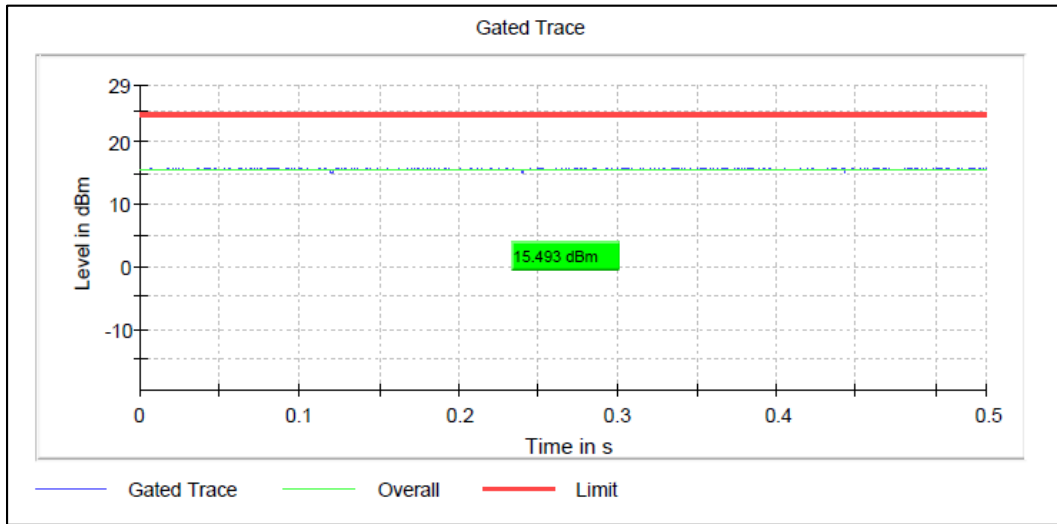

Channel Frequency 5720MHz

Modulation: 802.11n-HT20: UNII 3