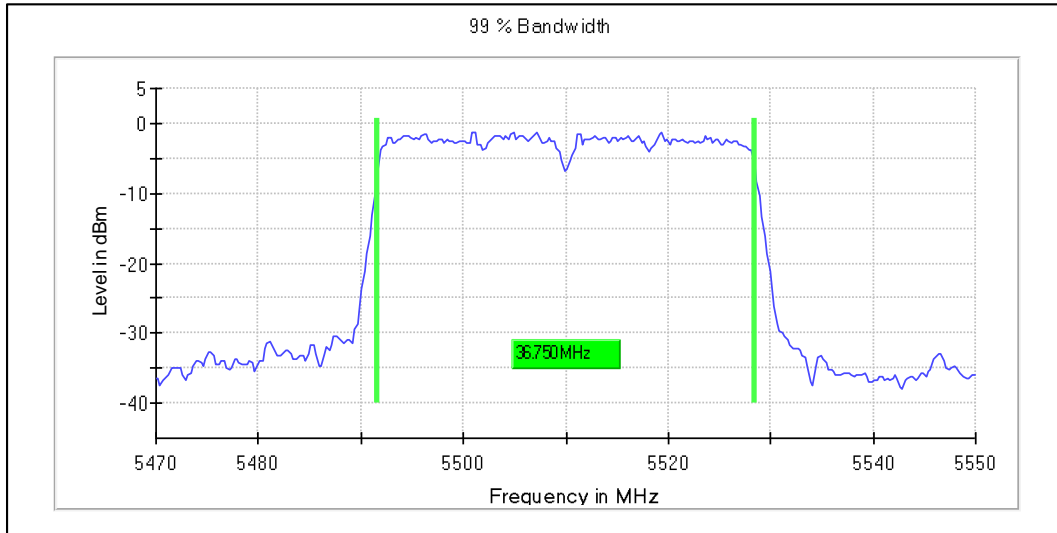

Modulation: 802.11n-HT40MHz: UNII 2a

Channel Frequency 5270MHz

Channel Frequency 5310MHz

Emission Channel Bandwidth 26dB

Channel Frequency 5270MHz

Channel Frequency 5310MHz

Modulation: 802.11n-HT40MHz: UNII 2c