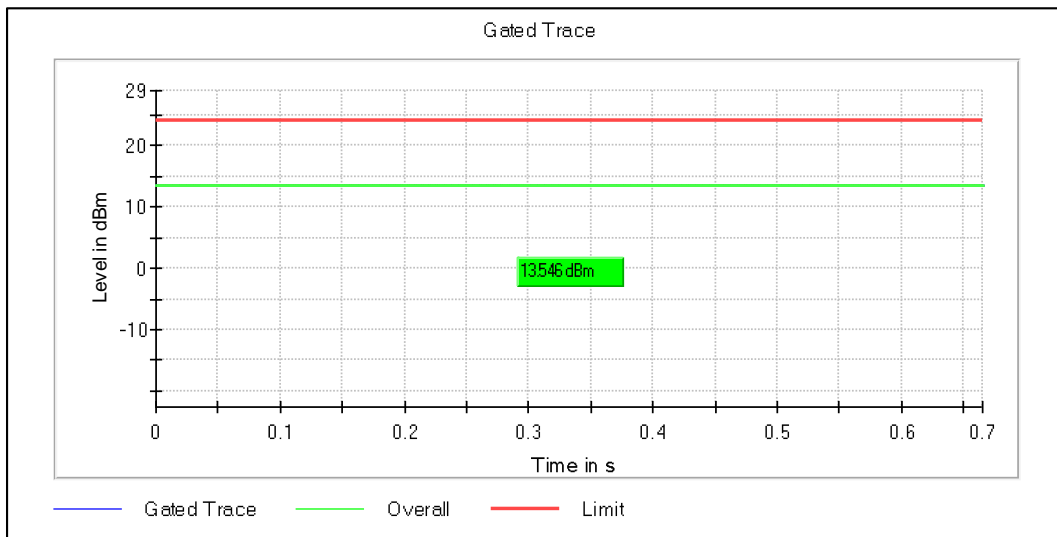

Channel Frequency 5530MHz