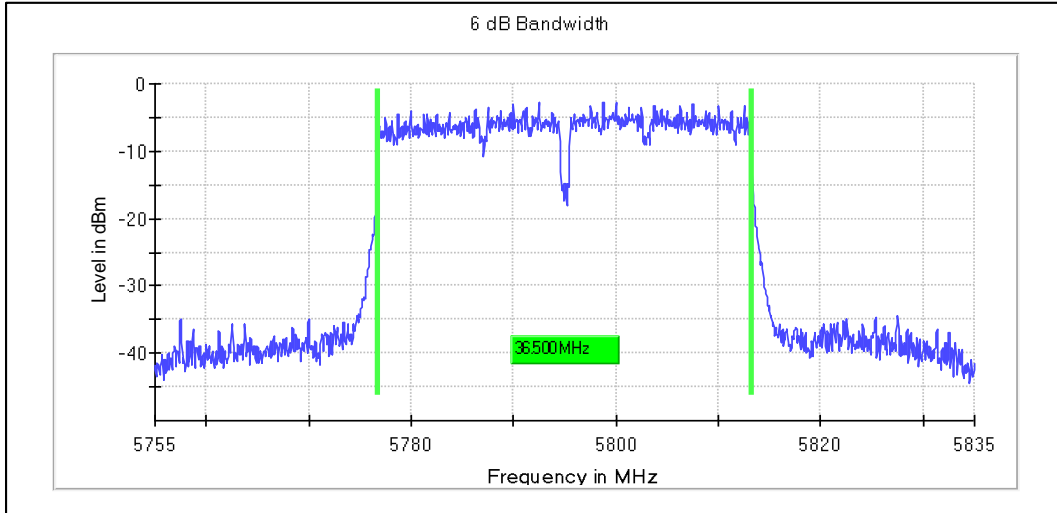

Channel Frequency 5590MHz

Channel Frequency 5670MHz

Channel Frequency 5710MHz

Modulation: 802.11ac-VHT40: UNII 3

Emission Channel Bandwidth 6dB

Channel Frequency 5795MHz

Modulation: 802.11ax-HE40: UNII 1

Data Rate : MCS0