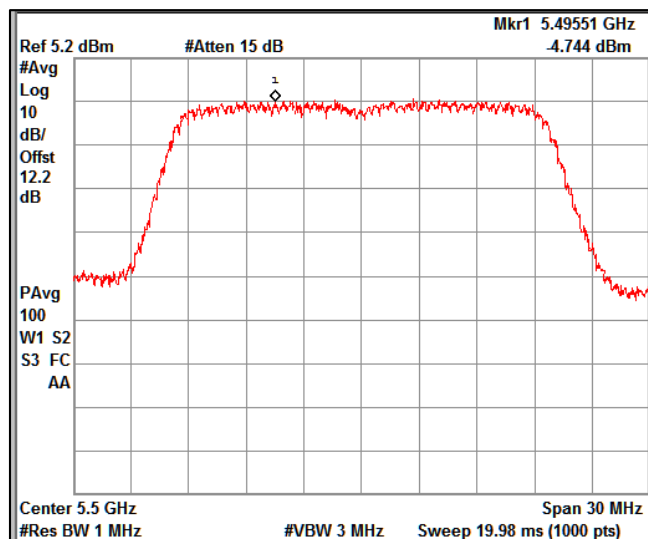

Channel Frequency 5500MHz