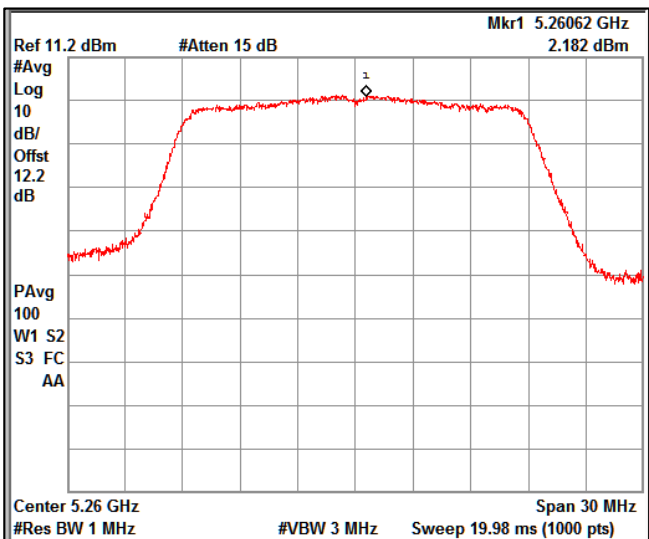

Channel Frequency 5260MHz