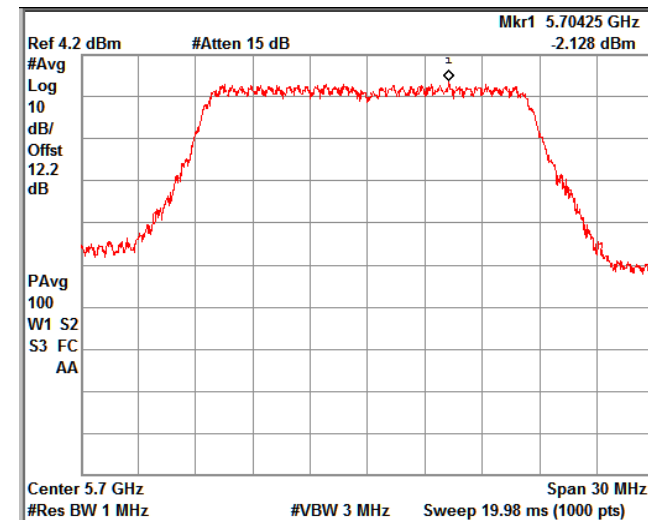

Channel Frequency 5745MHz

Channel Frequency 5825MHz

Data Rate : 54Mbps

Channel Frequency 5180MHz

Channel Frequency 5240MHz

Channel Frequency 5260MHz

Channel Frequency 5320MHz

Channel Frequency 5500MHz