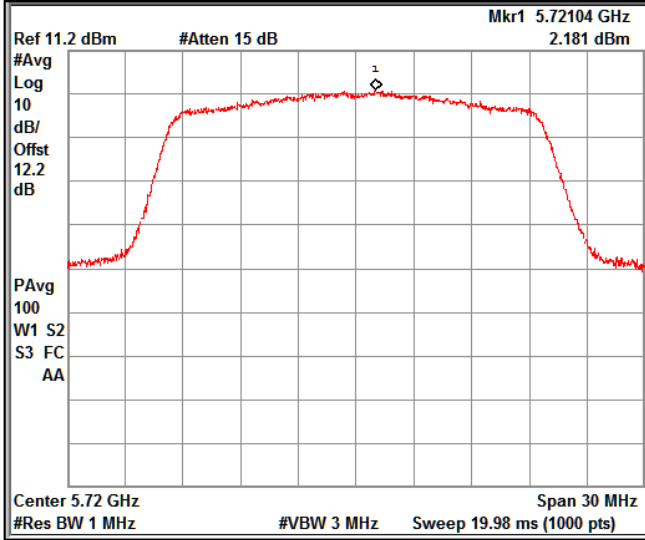

5GHz Test Plots

IN23VER9 001

Channel Frequency 5720MHz