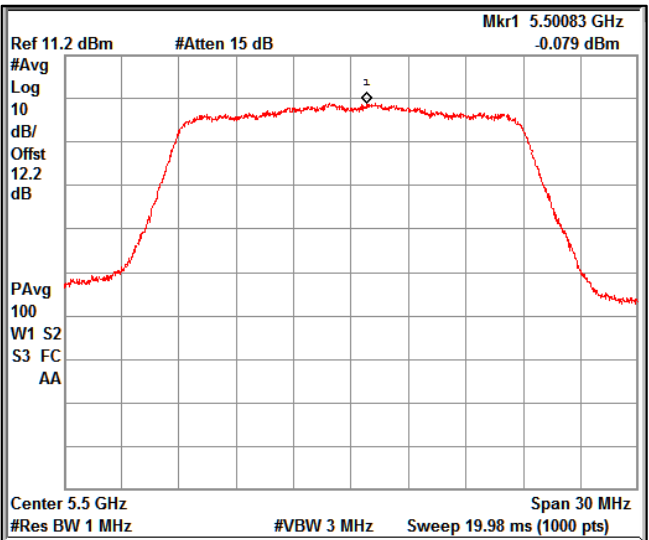

Data Rate : MCS 0

Channel Frequency 5180MHz

Channel Frequency 5240MHz

Channel Frequency 5260MHz

Channel Frequency 5320MHz

Channel Frequency 5500MHz

Channel Frequency 5700MHz

5GHz Test Plots