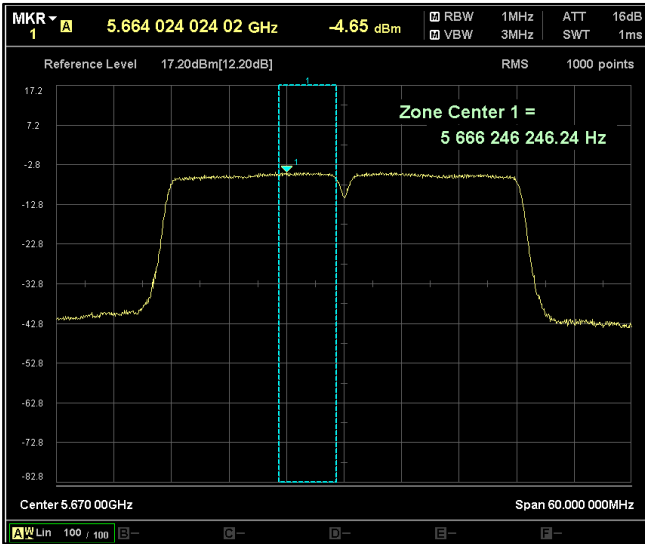

Channel Frequency 5825MHz

Modulation: 802.11 n-mode_HT40

Data Rate : MCS 0

Channel Frequency 5190MHz

Channel Frequency 5230MHz

Channel Frequency 5270MHz

Channel Frequency 5310MHz

Channel Frequency 5510MHz

Channel Frequency 5590MHz

Channel Frequency 5670MHz

Channel Frequency 5710MHz

Channel Frequency 5755MHz

Channel Frequency 5795MHz

Data Rate : MCS 7

Channel Frequency 5190MHz

Channel Frequency 5230MHz