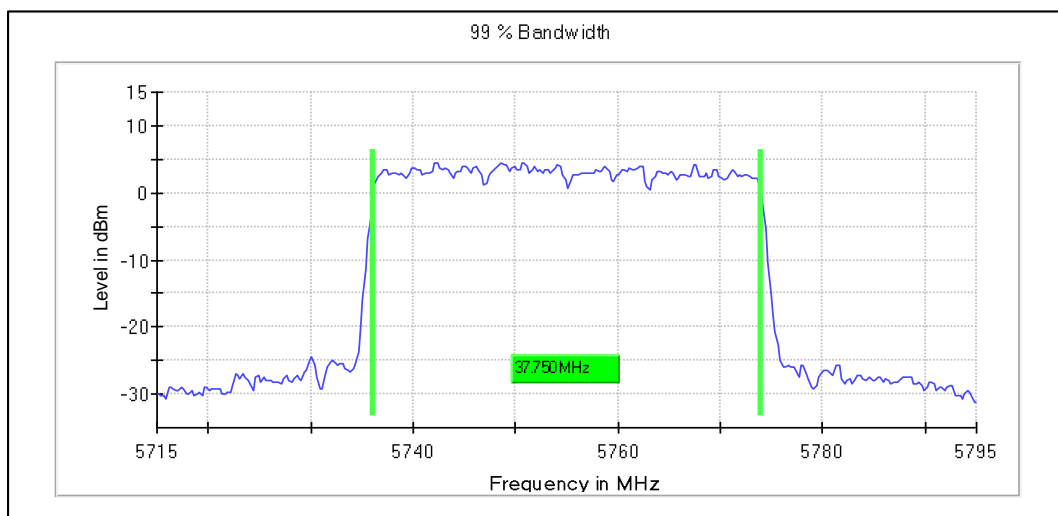

Emission Channel Bandwidth 26dB

Channel Frequency 5510MHz

Channel Frequency 5590MHz

Channel Frequency 5670MHz

Channel Frequency 5710MHz

Modulation: 802.11ax-HE40: UNII 3

Channel Frequency 5755MHz

Channel Frequency 5795MHz