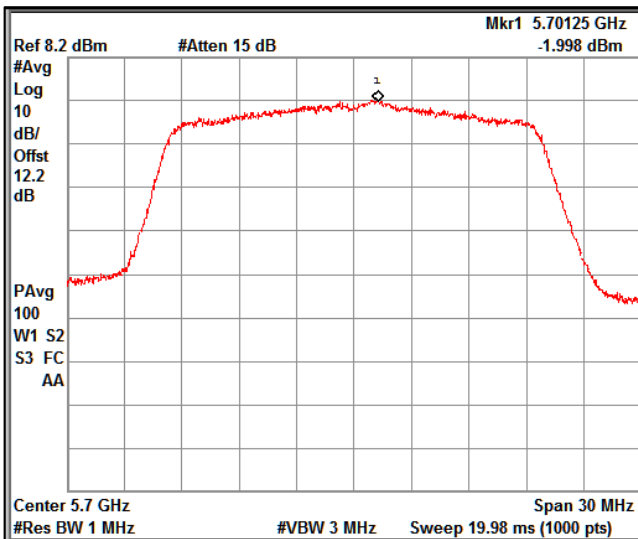

Modulation: 802.11 ax-mode_HE20

Data Rate : MCS 0

Channel Frequency 5180MHz

Channel Frequency 5240MHz

Channel Frequency 5260MHz

Channel Frequency 5320MHz

Channel Frequency 5500MHz

Channel Frequency 5700MHz