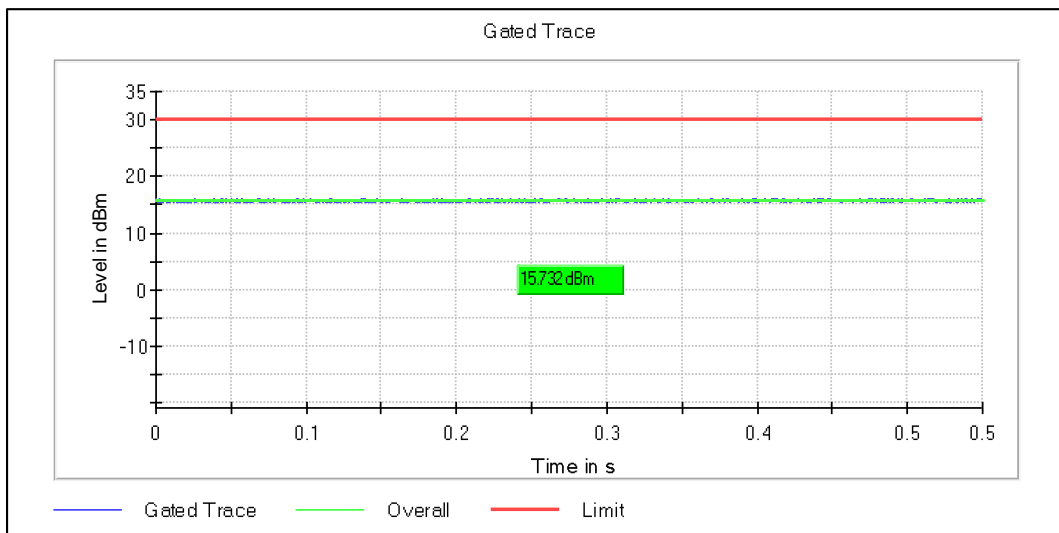

Channel Frequency 5320MHz

Modulation: 802.11a: UNII 2c

Channel Frequency 5500MHz

Channel Frequency 5700MHz

Channel Frequency 5720MHz

Modulation: 802.11a: UNII 3

Channel Frequency 5745MHz

Channel Frequency 5825MHz