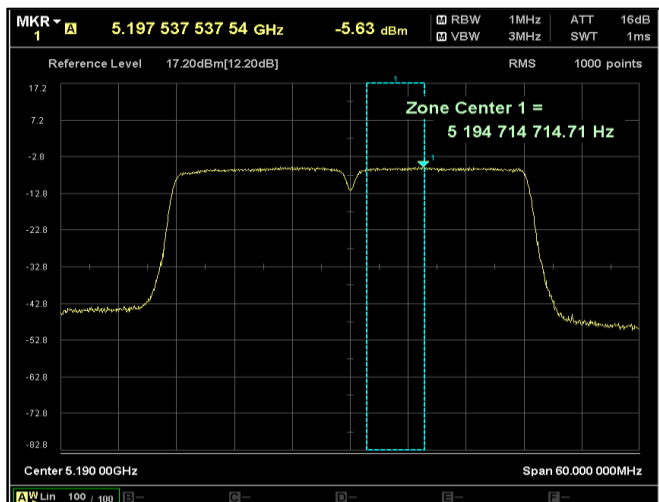

Modulation: 802.11 n-mode_HT40

Data Rate : MCS 0

Channel Frequency 5190MHz