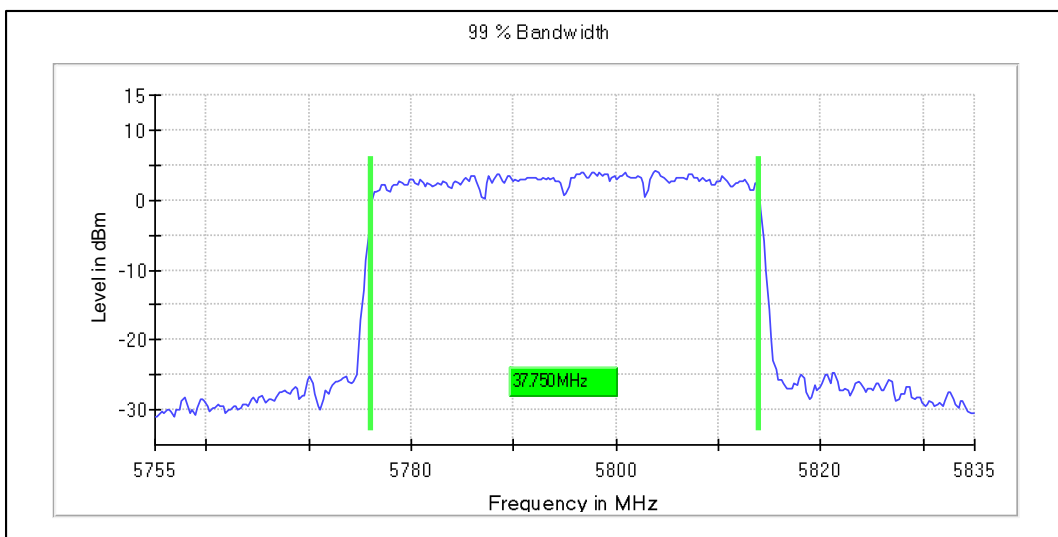

Emission Channel Bandwidth 26dB

Channel Frequency 5510MHz

Channel Frequency 5590MHz

Channel Frequency 5670MHz

Channel Frequency 5710MHz

Modulation: 802.11ax-HE40: UNII 3

Channel Frequency 5755MHz

Channel Frequency 5795MHz