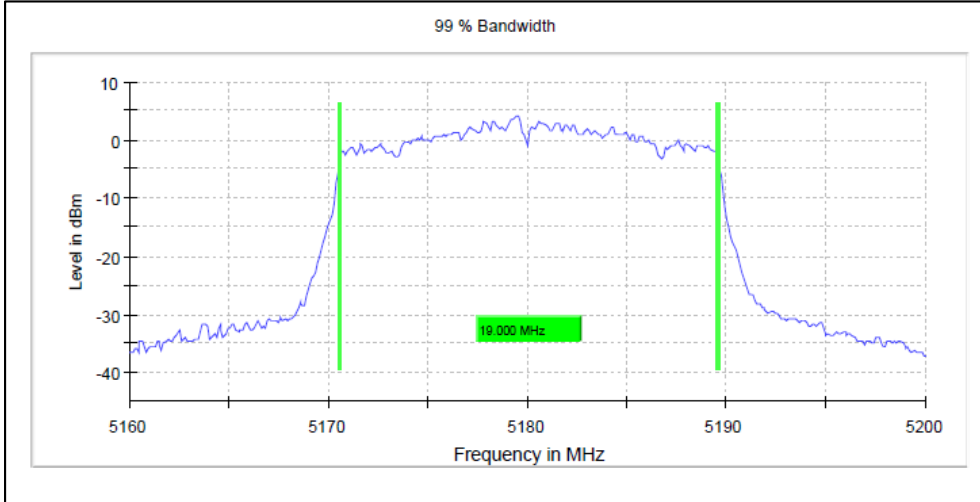

5GHz Test Plots

IN23VER9 001

Modulation: 802.11ax-HE20: UNII 1

Occupied Channel Bandwidth 99%

Data Rate MCS0

Channel Frequency 5180MHz