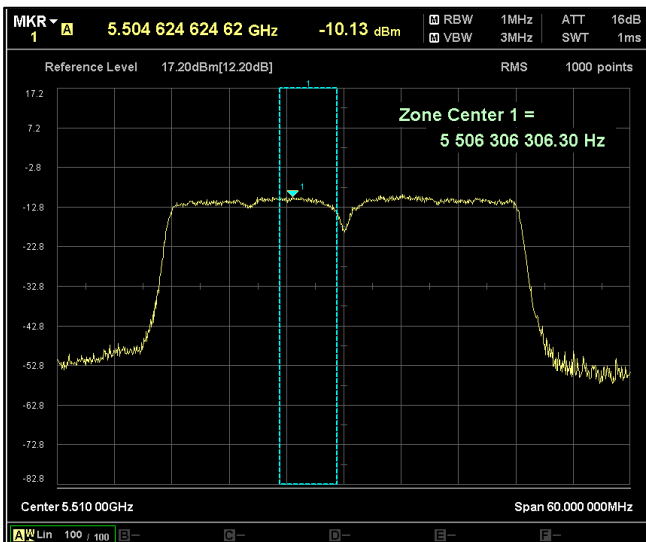

Channel Frequency 5510MHz