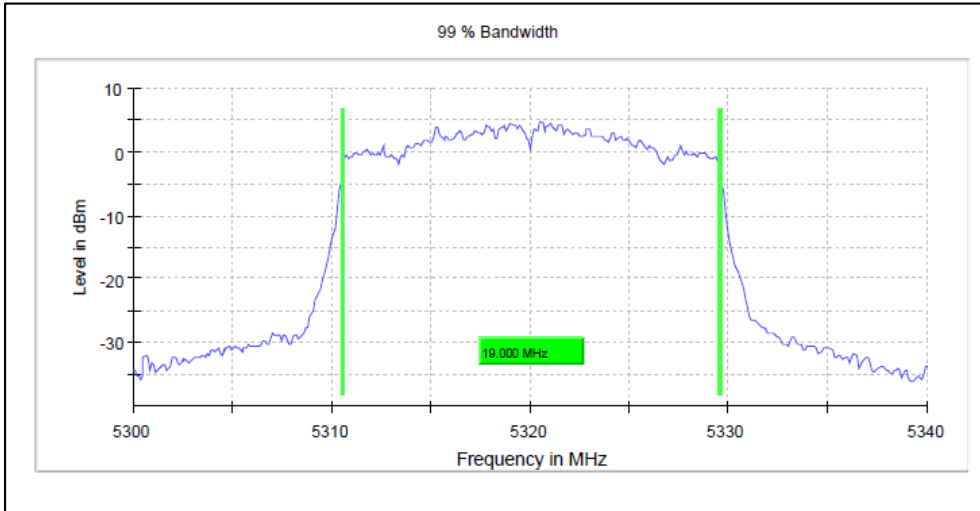

Data Rate MCS0

Channel Frequency 5180MHz

Channel Frequency 5240MHz

Modulation: 802.11ax-HE20: UNII 2a

Channel Frequency 5260MHz

Channel Frequency 5320MHz

Modulation: 802.11aX-HE20: UNII 2c

Channel Frequency 5500MHz