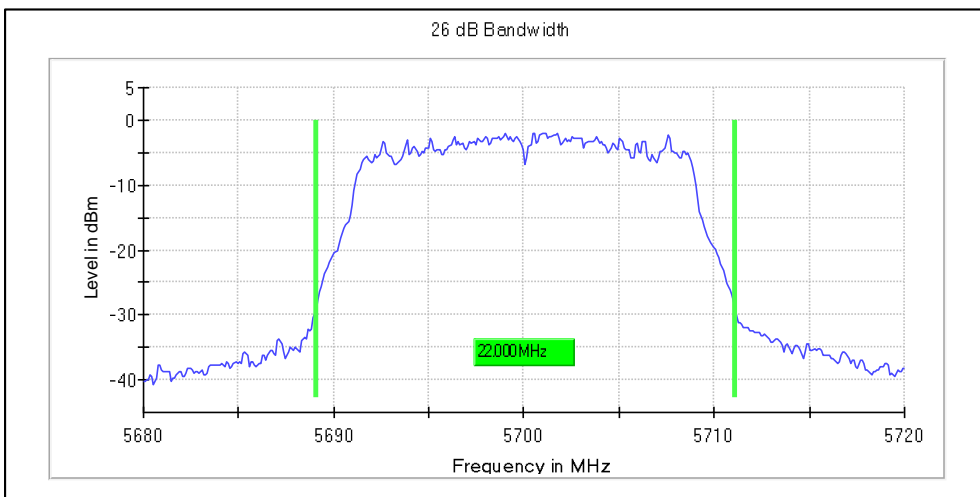

Channel Frequency 5825MHz

Emission Channel Bandwidth 26dB

Channel Frequency 5180MHz

Channel Frequency 5240MHz

Channel Frequency 5260MHz

Channel Frequency 5320MHz

Channel Frequency 5500MHz

Channel Frequency 5700MHz