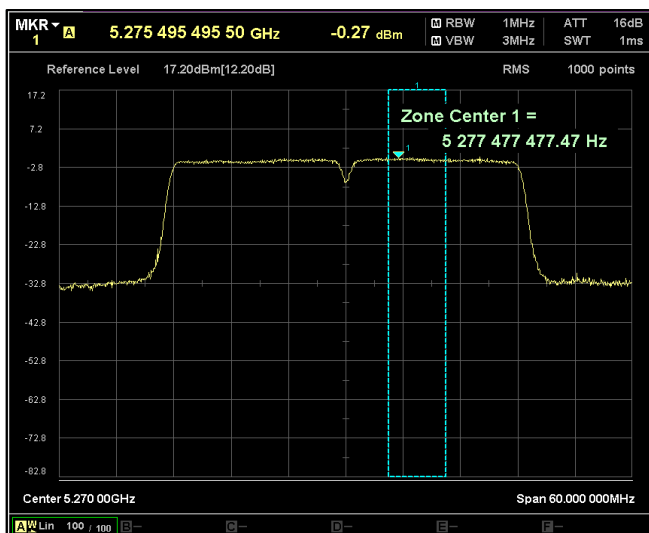

Channel Frequency 5825MHz

Modulation: 802.11 n-mode_HT40

Data Rate : MCS 0

Channel Frequency 5190MHz

Channel Frequency 5230MHz

Channel Frequency 5270MHz

Channel Frequency 5310MHz

Channel Frequency 5510MHz

Channel Frequency 5590MHz

Channel Frequency 5670MHz

Channel Frequency 5710MHz

Channel Frequency 5755MHz

Channel Frequency 5795MHz

Data Rate : MCS 7

Channel Frequency 5190MHz

Channel Frequency 5230MHz