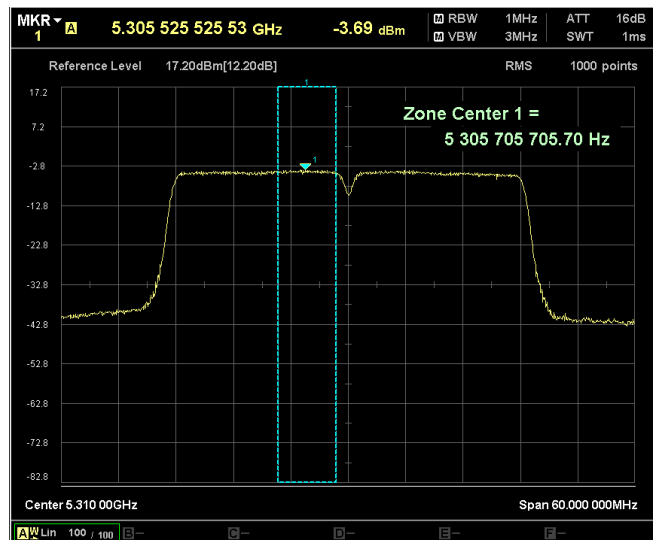

5GHz Test Plots

IN23VER9 001

Modulation: 802.11 ac-mode_VHT40

Data Rate : MCS 0

Channel Frequency 5190MHz

Channel Frequency 5230MHz

Channel Frequency 5270MHz

Channel Frequency 5310MHz