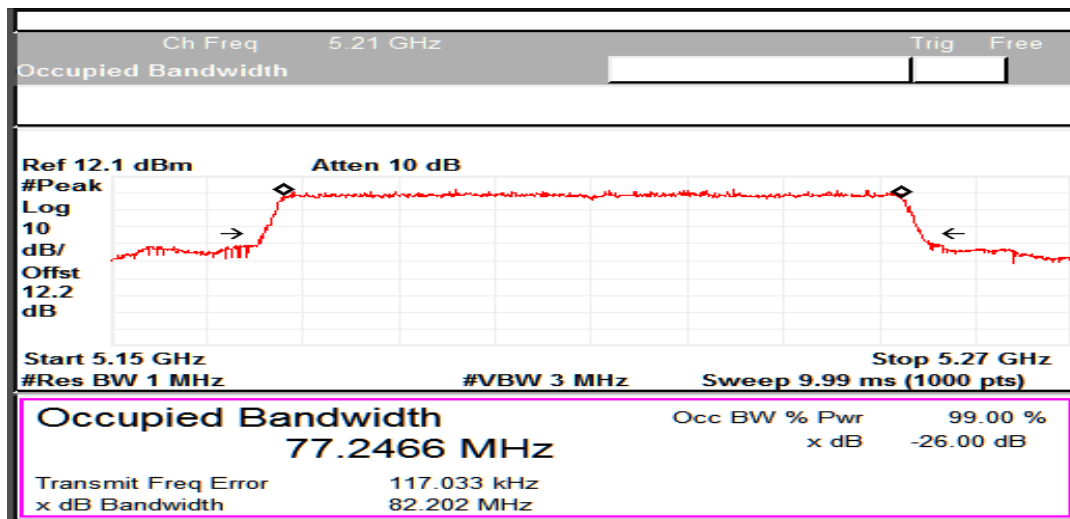

Emission Channel Bandwidth 26dB

Channel Frequency 5210MHz