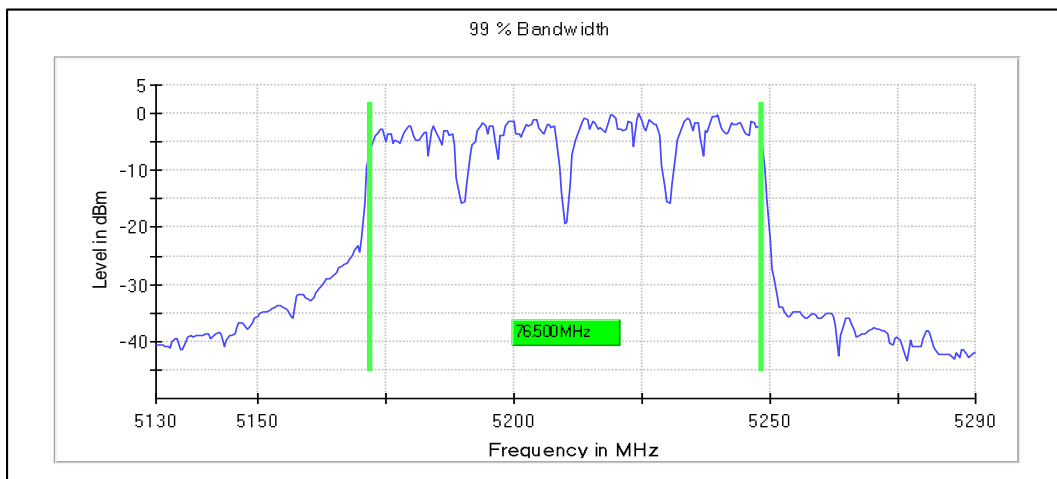

Modulation: 802.11ac-VHT80: UNII 1

Data Rate: MCS 0