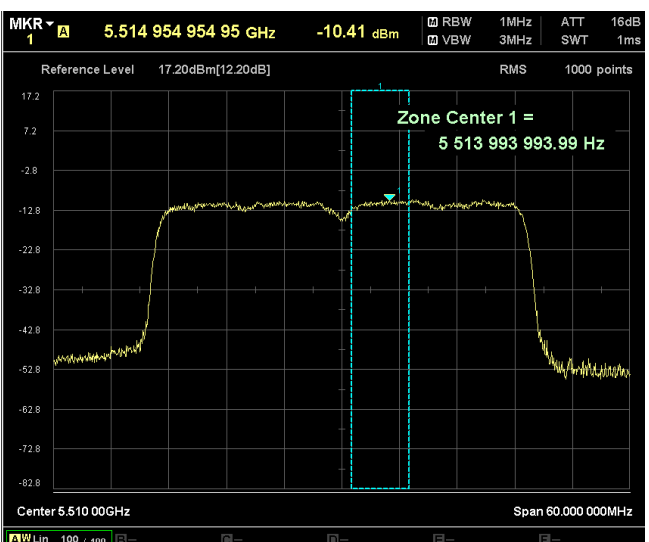

Channel Frequency 5510MHz