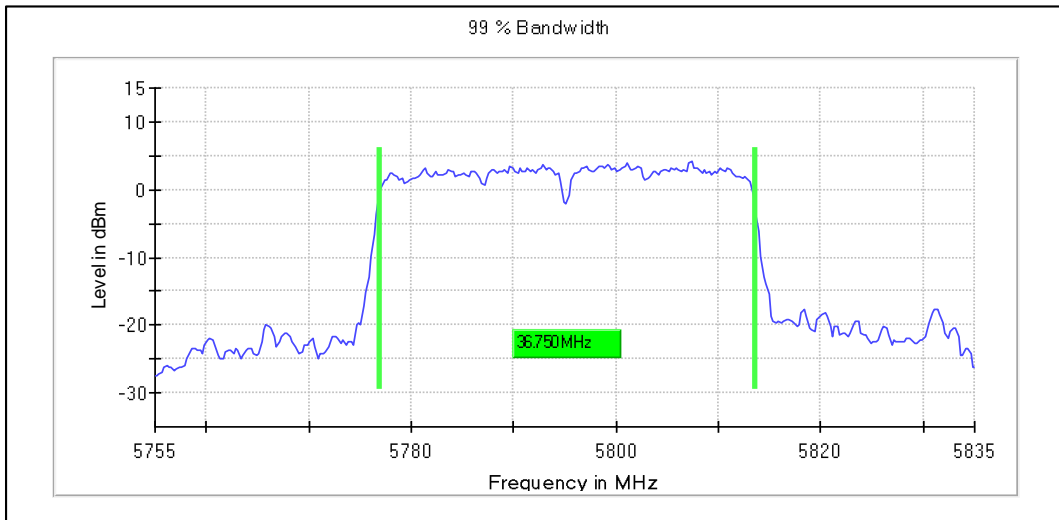

Modulation: 802.11n-HT40MHz: UNII 3