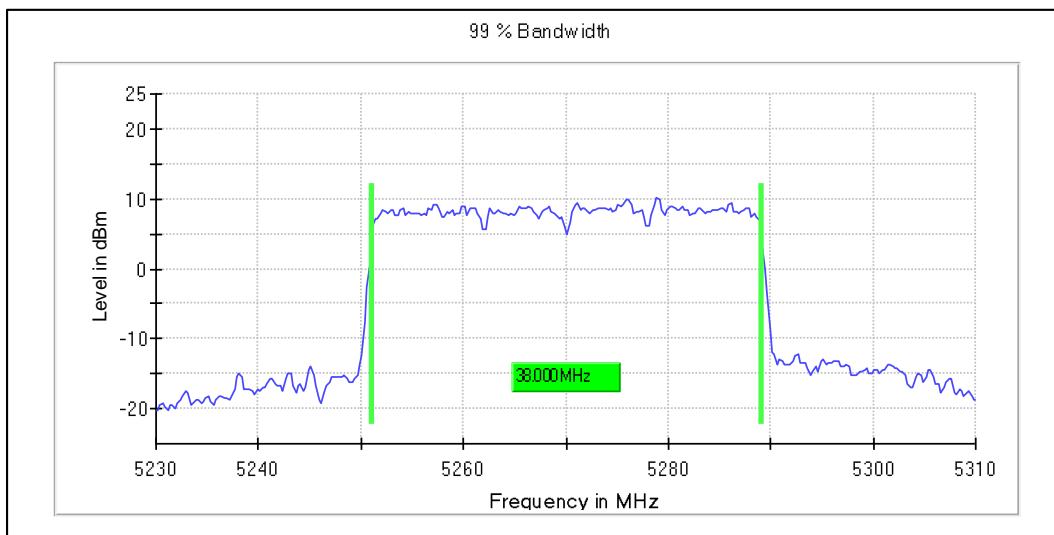

Channel Frequency 5190MHz

Channel Frequency 5230MHz

Emission Channel Bandwidth 26dB

Channel Frequency 5190MHz

Channel Frequency 5230MHz

Modulation: 802.11ax-HE40: UNII 2a

Channel Frequency 5270MHz

Channel Frequency 5310MHz