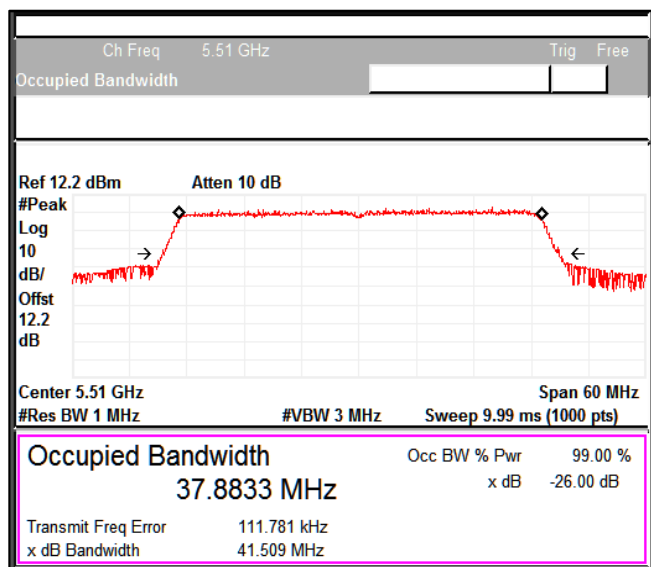

Emission Channel Bandwidth 26dB

Channel Frequency 5510MHz