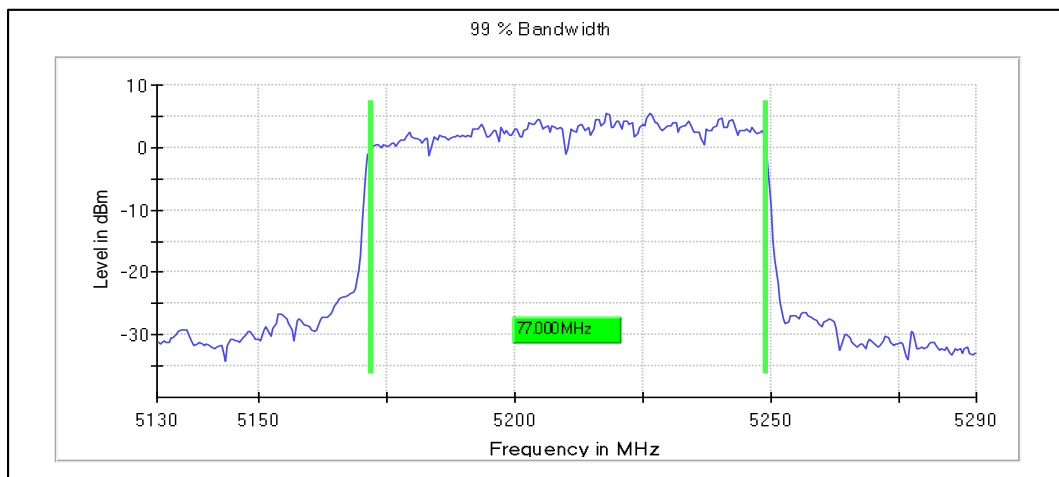

Channel Frequency 5690MHz

Modulation: 802.11ac-VHT80: UNII 3

Channel Frequency 5775MHz

Emission Channel Bandwidth 6dB

Channel Frequency 5775MHz

Modulation: 802.11ax-HE80: UNII 1

Data Rate: MCS 0

Channel Frequency 5210MHz

Emission Channel Bandwidth 26dB

Channel Frequency 5210MHz

Modulation: 802.11ax-HE80: UNII 2a

Channel Frequency 5290MHz

Emission Channel Bandwidth 26dB

Channel Frequency 5290MHz

Modulation: 802.11ax-HE80: UNII 2C