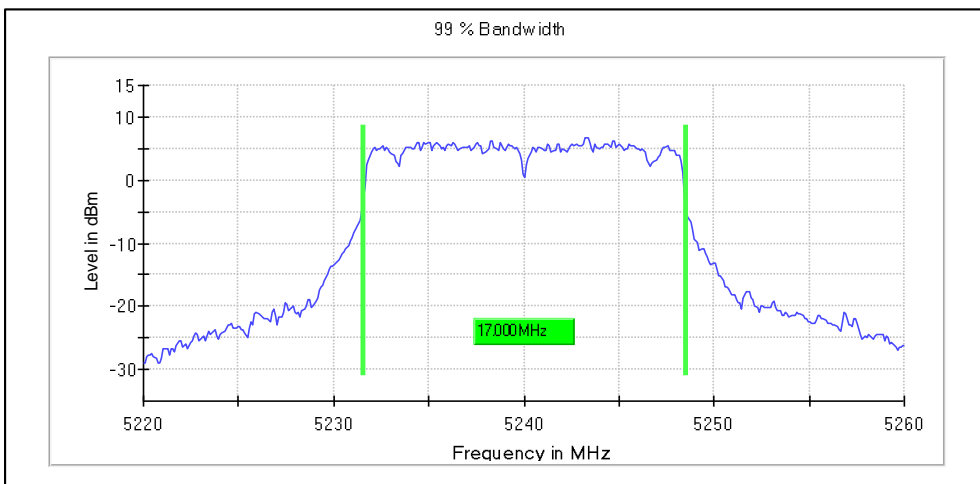

1. Emission Bandwidth and Occupied Bandwidth

Modulation: 802.11a : UNII 1

Data Rate: 54Mbps

Occupied Channel Bandwidth 99%

Channel Frequency 5180MHz

Channel Frequency 5240MHz

Modulation: 802.11a : UNII 2a

Channel Frequency 5260MHz