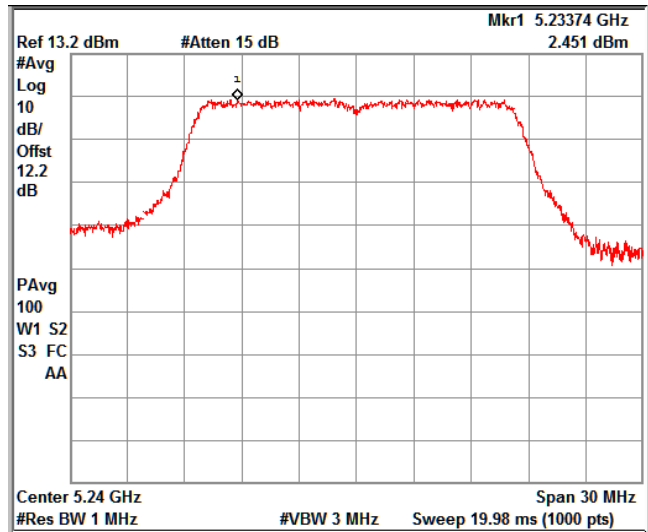

Channel Frequency 5745MHz

Channel Frequency 5825MHz

Data Rate : 54Mbps

Channel Frequency 5180MHz

Channel Frequency 5240MHz

Channel Frequency 5260MHz

Channel Frequency 5320MHz

Channel Frequency 5500MHz