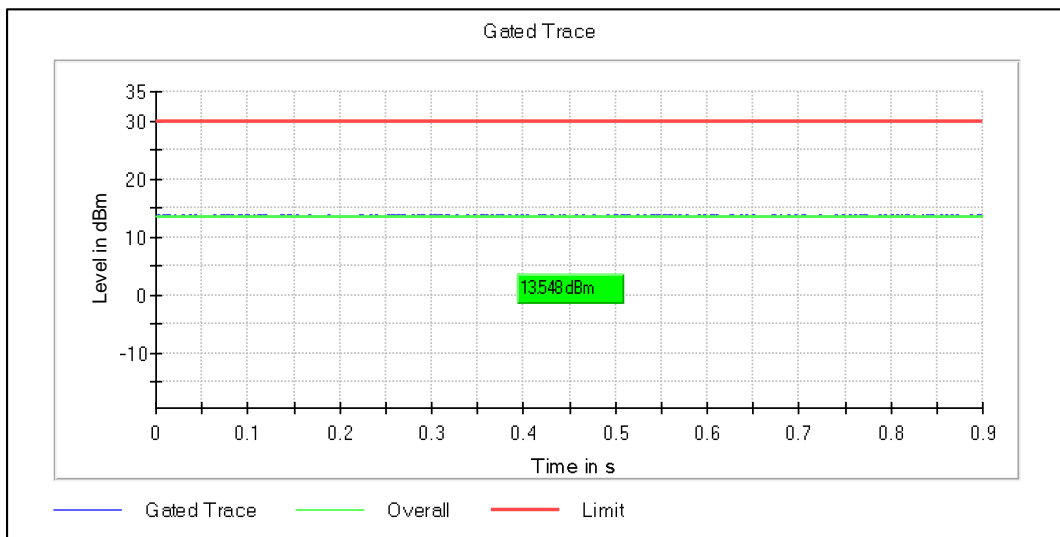

Channel Frequency 5745MHz