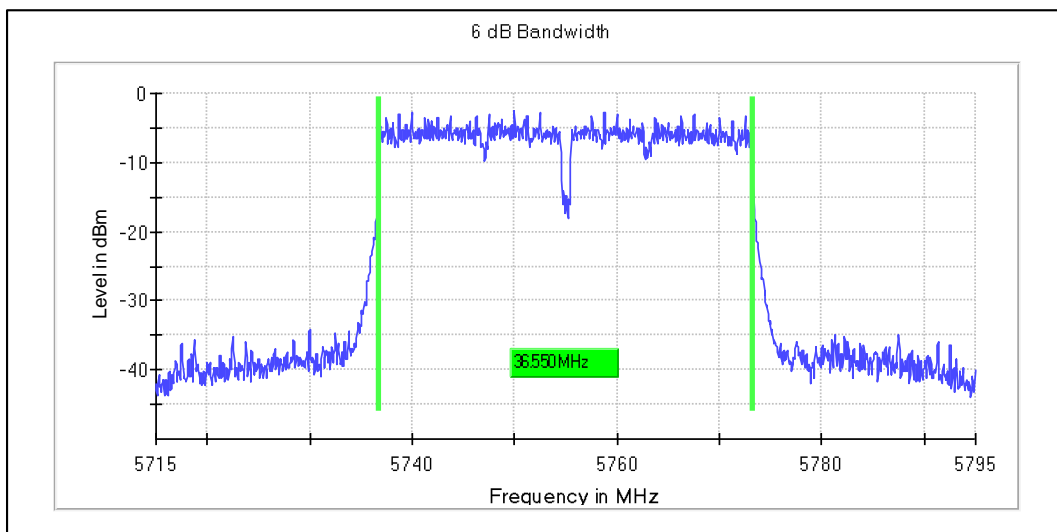

Channel Frequency 5590MHz

Channel Frequency 5670MHz

Channel Frequency 5710MHz

Modulation: 802.11ac-VHT40: UNII 3

Emission Channel Bandwidth 6dB

Channel Frequency 5795MHz

Modulation: 802.11ax-HE40: UNII 1

Data Rate : MCS0