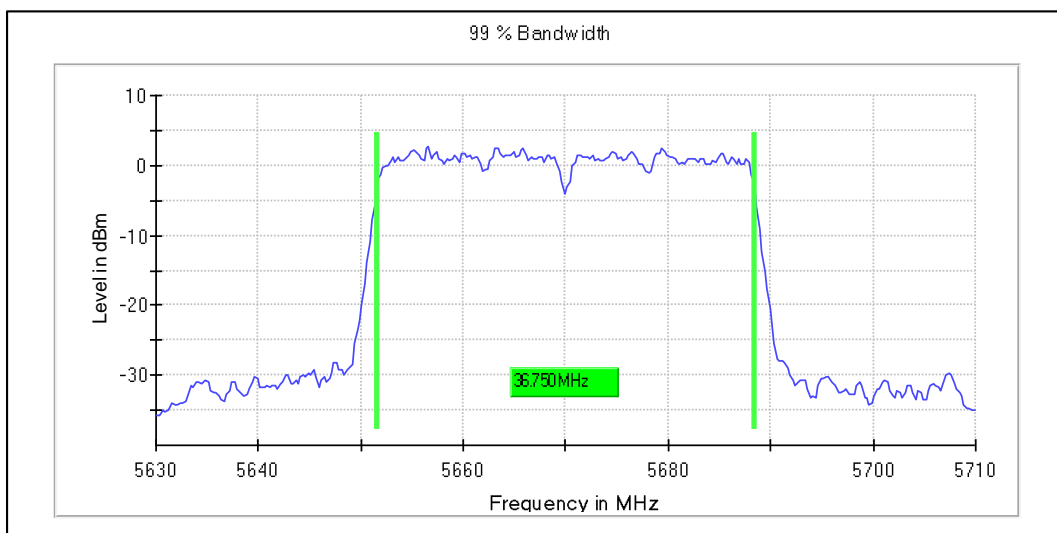

Channel Frequency 5310MHz

Modulation: 802.11ac-VHT40: UNII 2c

Channel Frequency 5510MHz

Channel Frequency 5590MHz

Channel Frequency 5670MHz

Channel Frequency 5710MHz

Emission Channel Bandwidth 26dB

Channel Frequency 5510MHz