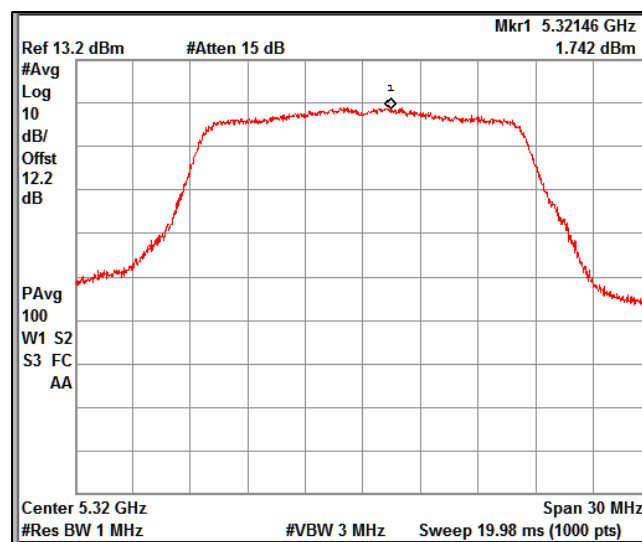

Channel Frequency 5320MHz