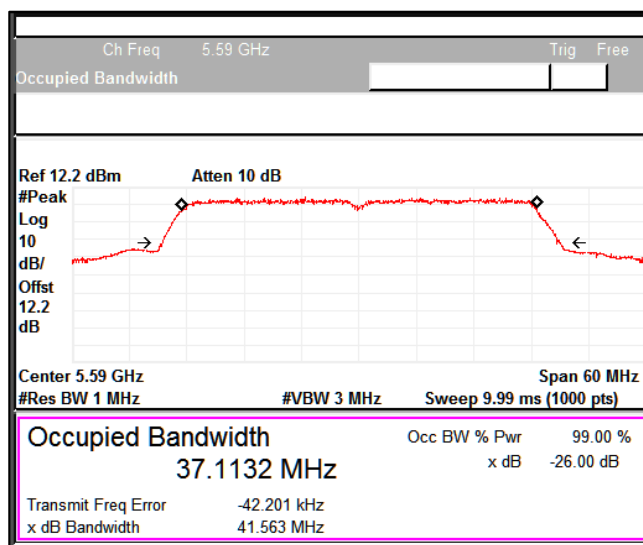

Channel Frequency 5310MHz

Modulation: 802.11ac-VHT40: UNII 2c

Channel Frequency 5510MHz

Channel Frequency 5590MHz

Channel Frequency 5670MHz

Channel Frequency 5710MHz

Emission Channel Bandwidth 26dB

Channel Frequency 5510MHz