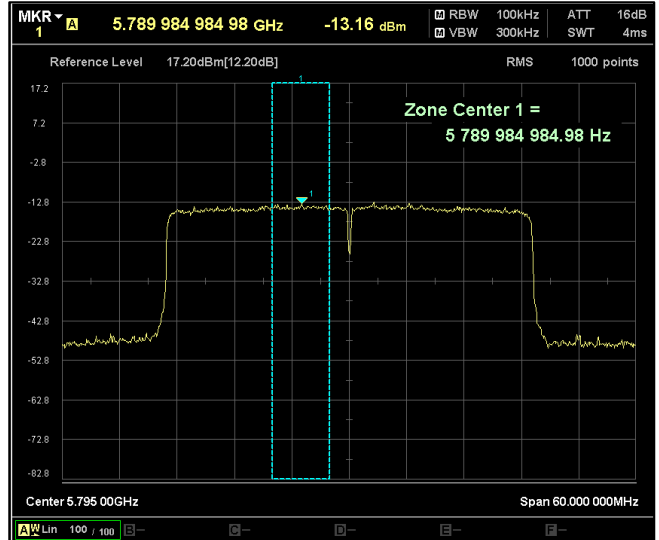

Channel Frequency 5590MHz

Channel Frequency 5670MHz

Channel Frequency 5710MHz

Channel Frequency 5755MHz

Channel Frequency 5795MHz

Data Rate : MCS 11

Channel Frequency 5190MHz

Channel Frequency 5230MHz