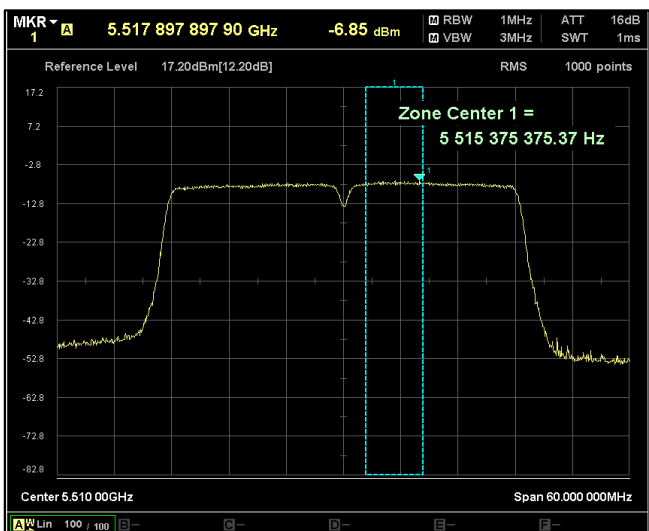

Channel Frequency 5825MHz

Modulation: 802.11 n-mode_HT40

Data Rate : MCS 0

Channel Frequency 5190MHz

Channel Frequency 5230MHz

Channel Frequency 5270MHz

Channel Frequency 5310MHz

Channel Frequency 5510MHz

Channel Frequency 5590MHz

Channel Frequency 5670MHz

Channel Frequency 5710MHz

Channel Frequency 5755MHz

Channel Frequency 5795MHz

Data Rate : MCS 7

Channel Frequency 5190MHz

Channel Frequency 5230MHz