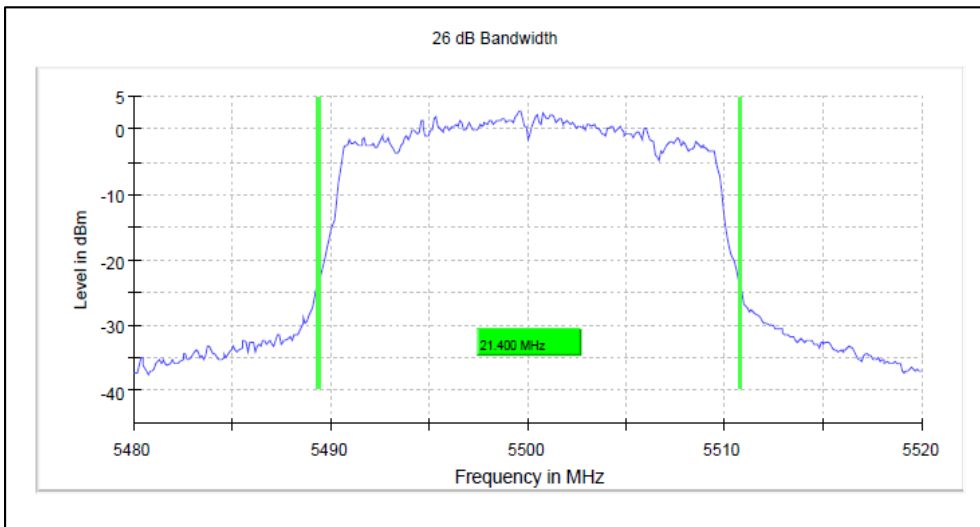

Channel Frequency 5500MHz