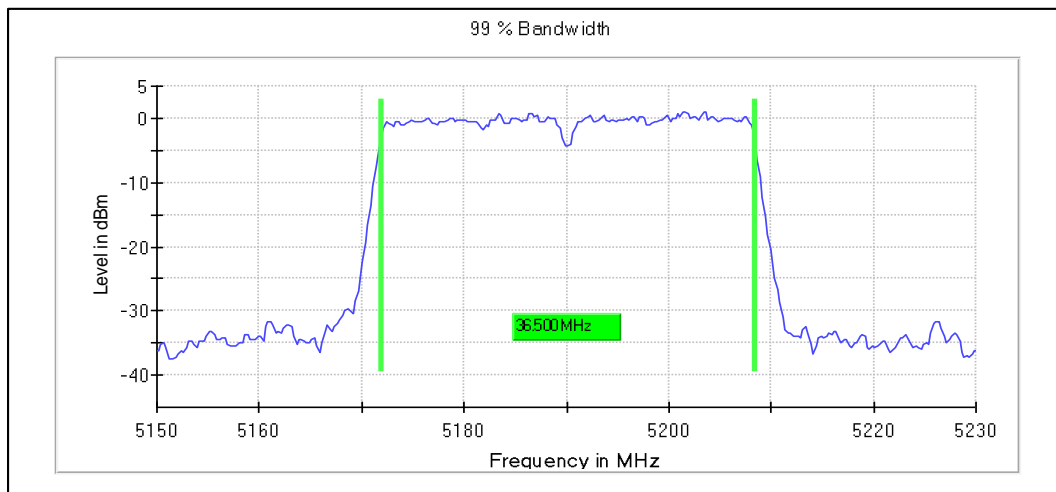

Modulation: 802.11n-HT40MHz: UNII 1

Data Rate MCS0

Occupied Bandwidth 99%

Channel Frequency 5190MHz