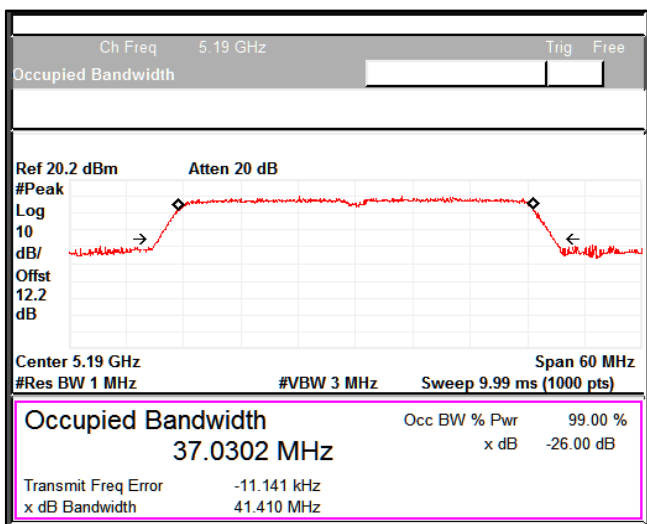

Channel Frequency 5710MHz

Modulation: 802.11n-HT40MHz: UNII 3

Emission Channel Bandwidth 6dB

Channel Frequency 5795MHz

Modulation: 802.11ac-VHT40: UNII 1

Data Rate : MCS9

Channel Frequency 5190MHz

Channel Frequency 5230MHz