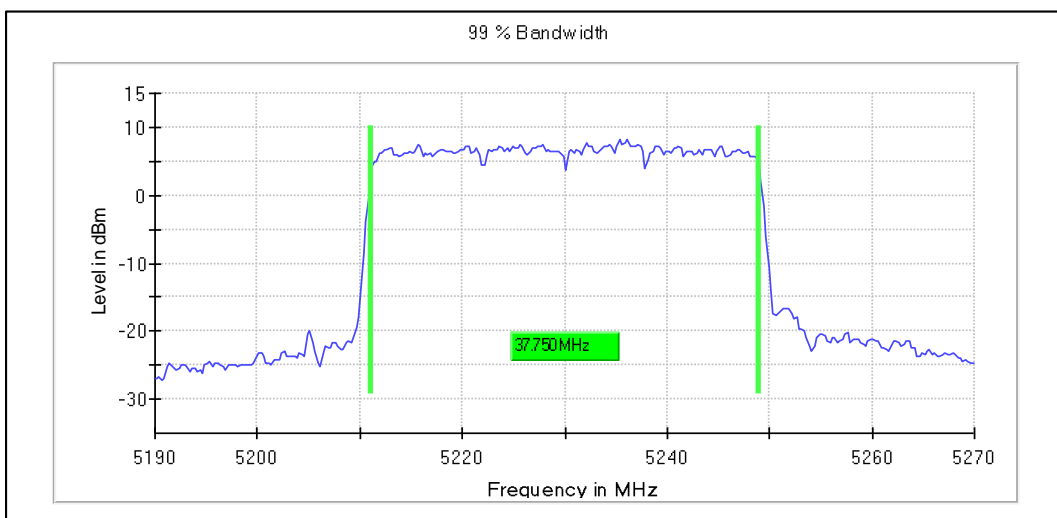

Channel Frequency 5230MHz