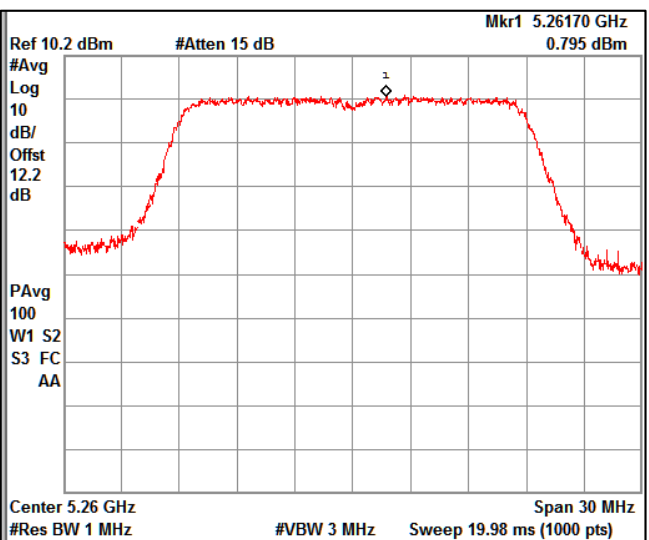

Channel Frequency 5720MHz

Channel Frequency 5745MHz

Channel Frequency 5825MHz

Data Rate : MCS 7

Channel Frequency 5180MHz

Channel Frequency 5240MHz

Channel Frequency 5240MHz

Channel Frequency 5320MHz