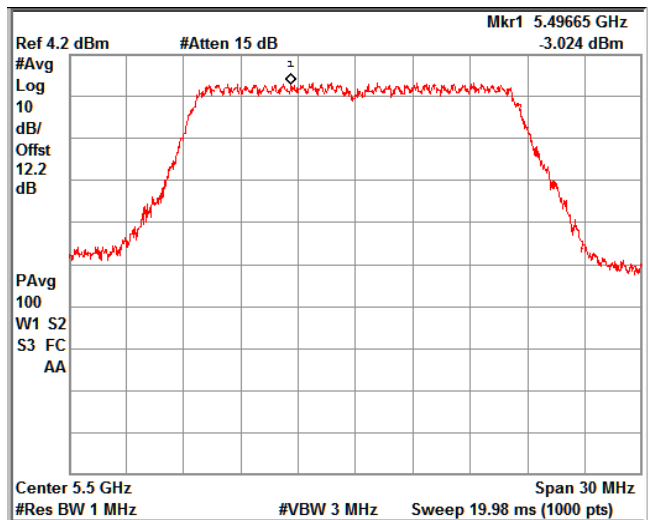

Channel Frequency 5745MHz

Channel Frequency 5825MHz

Data Rate : 54Mbps

Channel Frequency 5180MHz

Channel Frequency 5240MHz

Channel Frequency 5260MHz

Channel Frequency 5320MHz

Channel Frequency 5500MHz