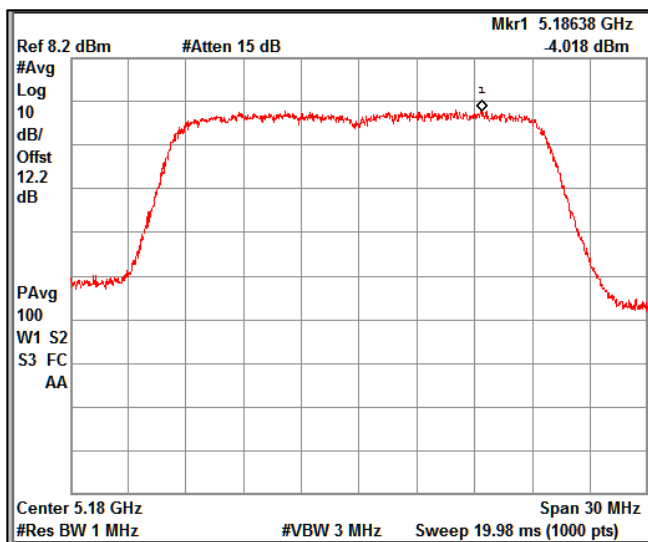

5GHz Test Plots

IN23VER9 001

Channel Frequency 5720MHz

Channel Frequency 5745MHz

Channel Frequency 5825MHz

Data Rate : MCS 11

Channel Frequency 5180MHz

Channel Frequency 5240MHz