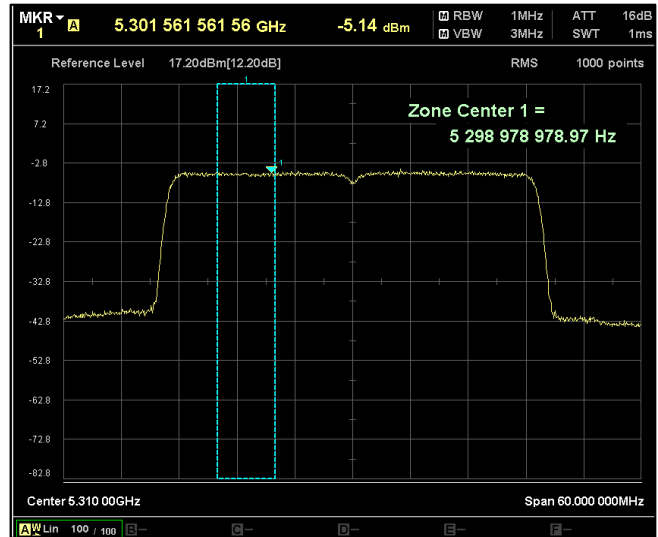

Channel Frequency 5795MHz

Modulation: 802.11 ax-mode_HE40

Data Rate : MCS 0

Channel Frequency 5190MHz

Channel Frequency 5230MHz

Channel Frequency 5270MHz

Channel Frequency 5310MHz

Channel Frequency 5510MHz