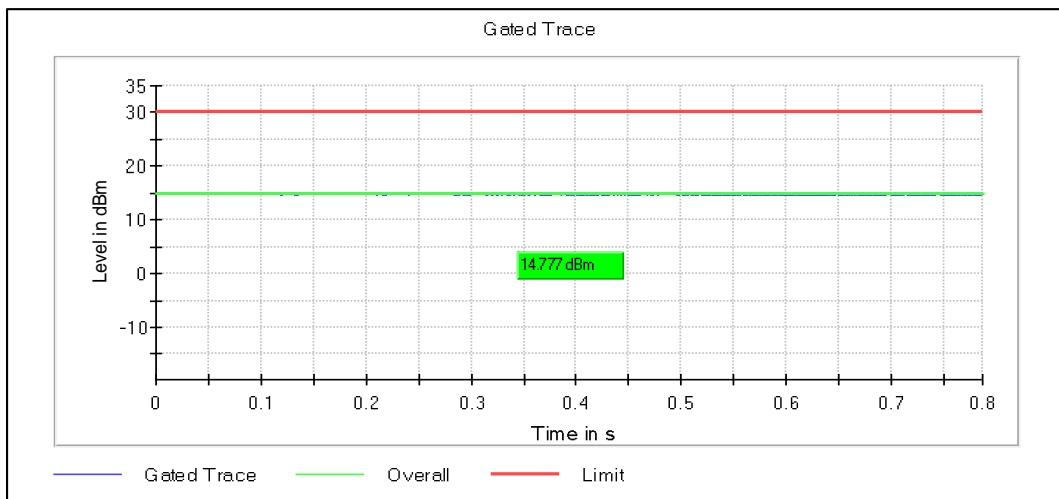

Channel Frequency 5670MHz

Channel Frequency 5710MHz

Modulation: 802.11ax-HE40: UNII 3

Channel Frequency 5755MHz

Channel Frequency 5795MHz

5GHz Test Plots

IN23VER9 001

Modulation: 802.11ac-VHT80:
Data Rate: MCS 0