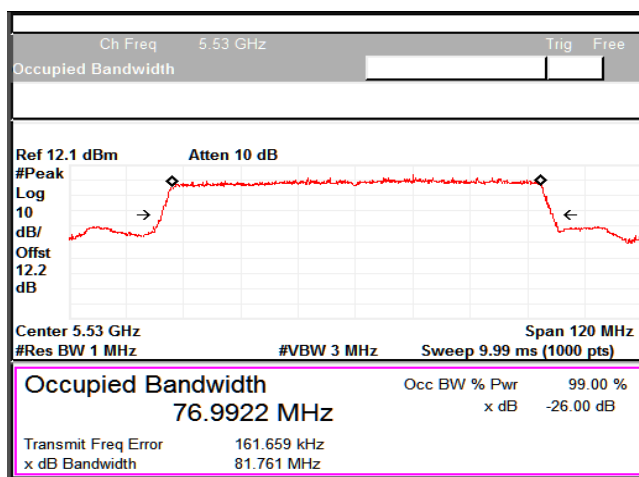

Channel Frequency 5530MHz

Channel Frequency 5690MHz

Emission Channel Bandwidth 26dB

Channel Frequency 5530MHz

Channel Frequency 5690MHz

Modulation: 802.11ax-HE80: UNII 3

Channel Frequency 5775MHz

Emission Channel Bandwidth 6dB