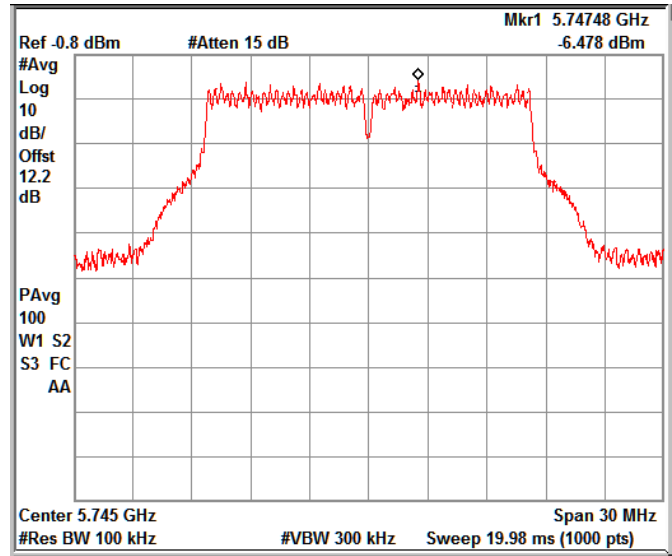

Channel Frequency 5745MHz