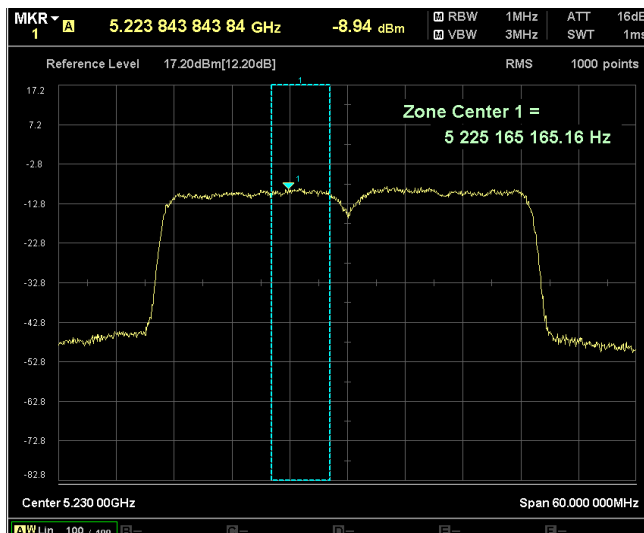

Channel Frequency 5590MHz

Channel Frequency 5670MHz

Channel Frequency 5710MHz

Channel Frequency 5755MHz

Channel Frequency 5795MHz

Data Rate : MCS 11

Channel Frequency 5190MHz

Channel Frequency 5230MHz