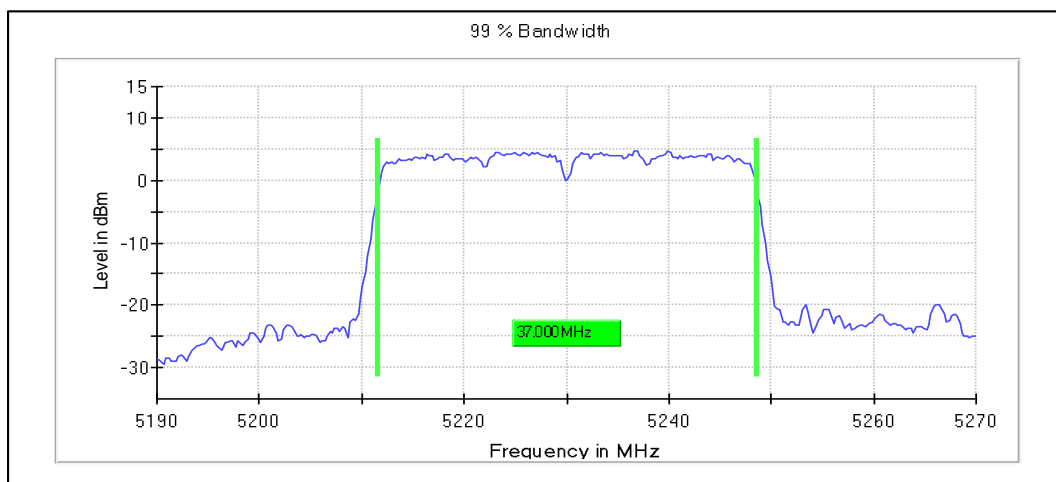

Channel Frequency 5230MHz

Emission Channel Bandwidth 26dB