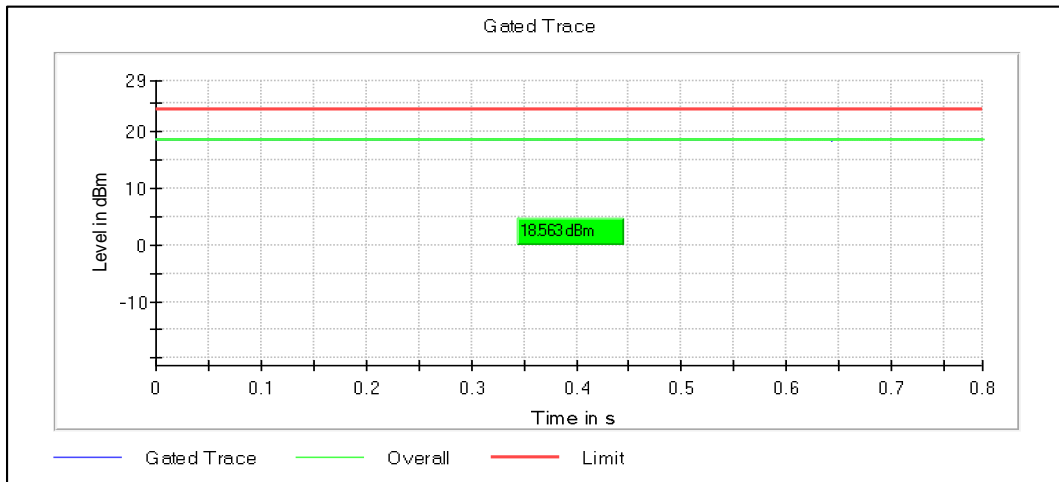

Channel Frequency 5190MHz

Channel Frequency 5230MHz

Modulation: 802.11ax-HE40: UNII 2a

Channel Frequency 5270MHz

Channel Frequency 5310MHz

Modulation: 802.11ax-HE40: UNII 2c

Channel Frequency 5510MHz

Channel Frequency 5590MHz