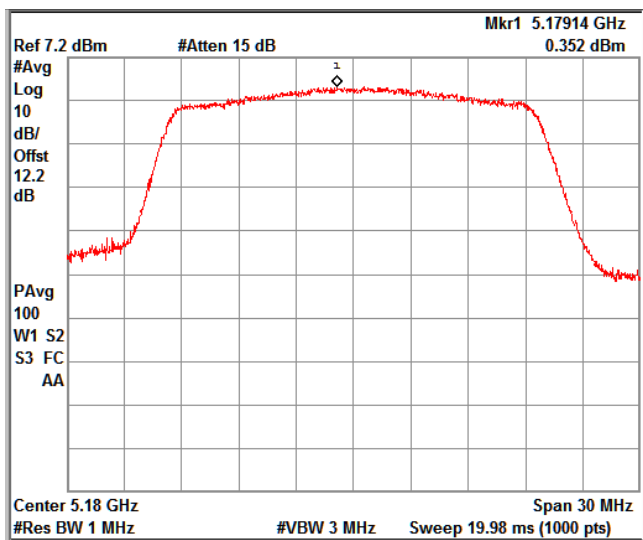

Modulation: 802.11 ax-mode_HE20

Data Rate : MCS 0

Channel Frequency 5180MHz