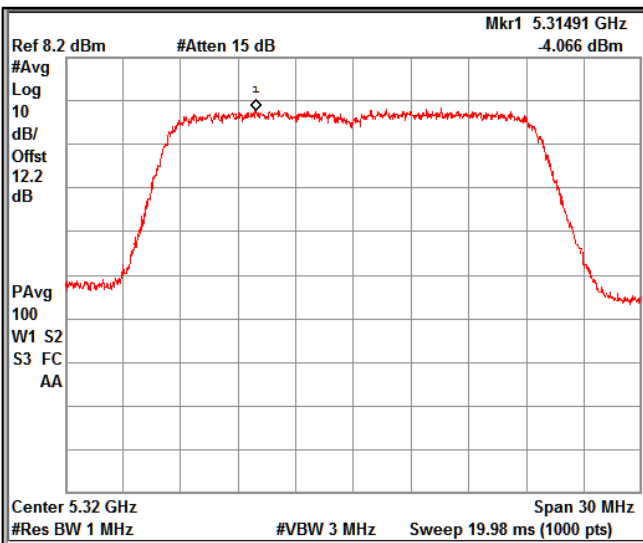

Channel Frequency 5320MHz