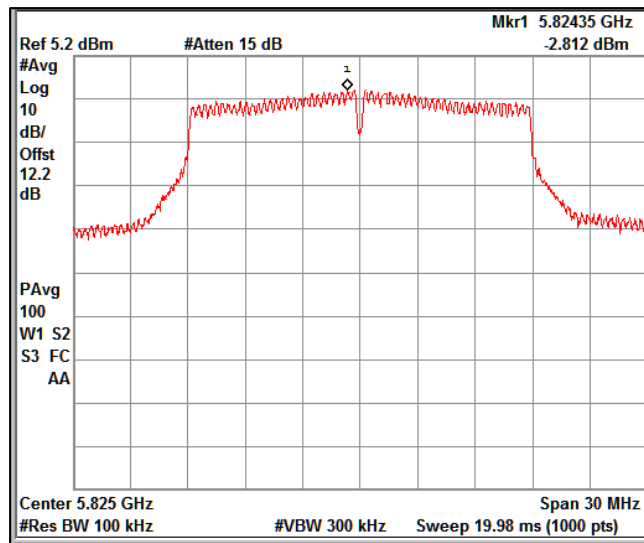

Channel Frequency 5825MHz