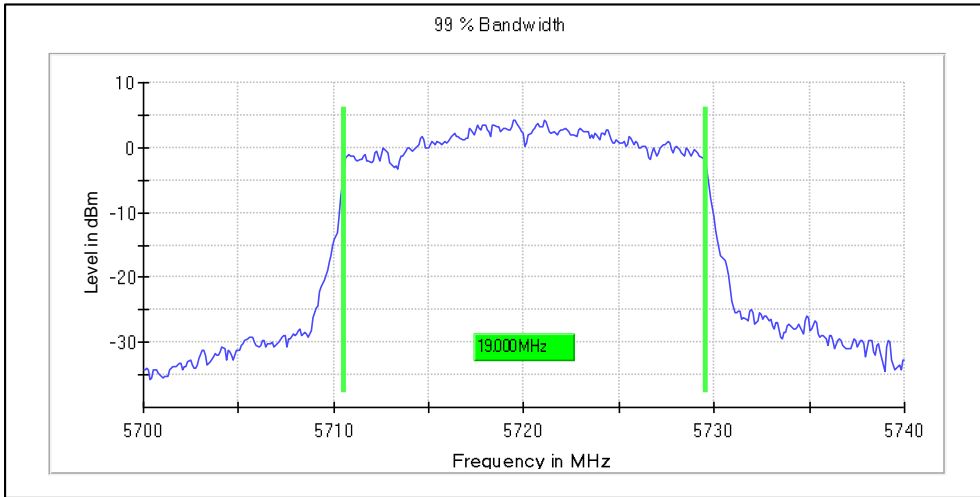

Channel Frequency 5720MHz

Modulation: 802.11ax-HE20: UNII 3