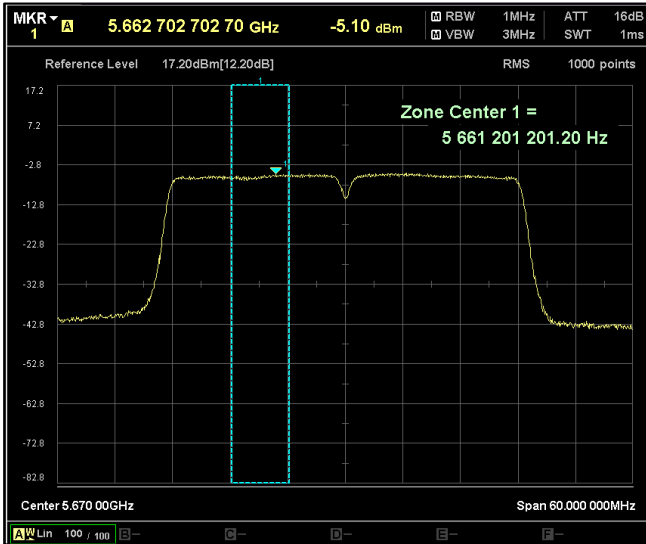

Channel Frequency 5670MHz