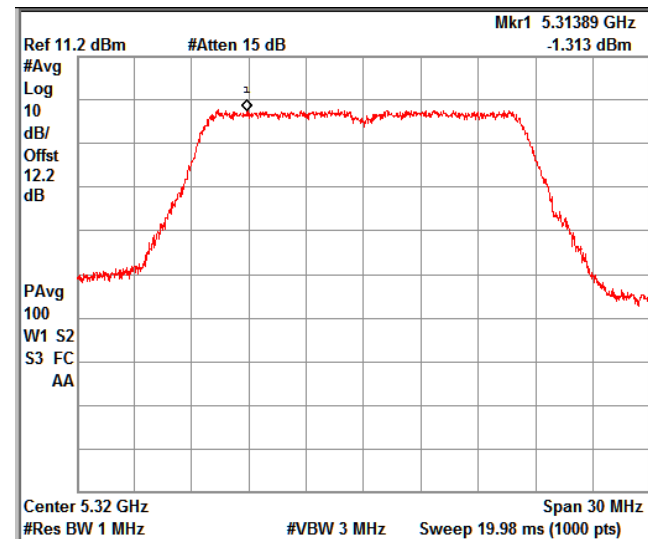

Channel Frequency 5745MHz

Channel Frequency 5825MHz

Data Rate : 54Mbps

Channel Frequency 5180MHz

Channel Frequency 5240MHz

Channel Frequency 5260MHz

Channel Frequency 5320MHz

Channel Frequency 5500MHz