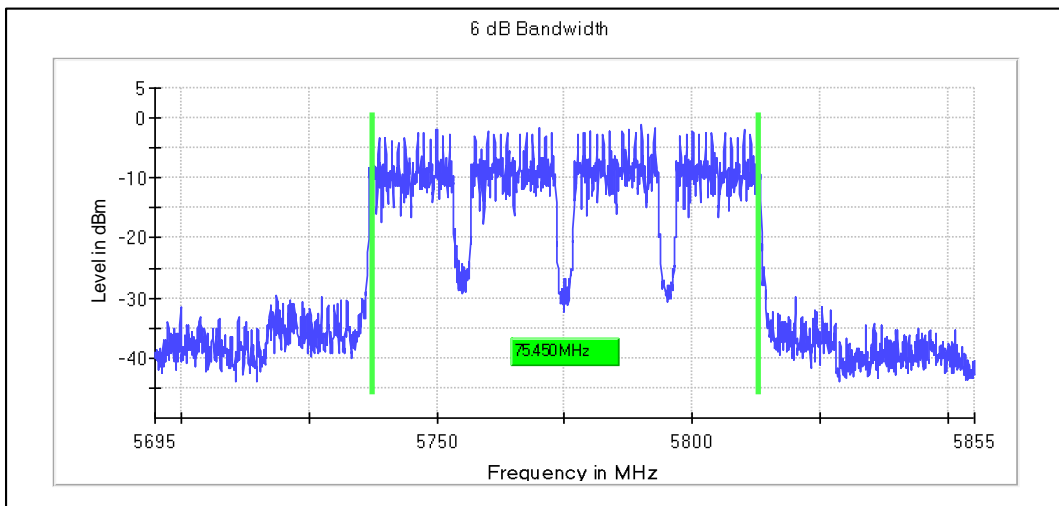

Channel Frequency 5775MHz

Modulation: 802.11ax-HE80: UNII 1

Data Rate: MCS 0