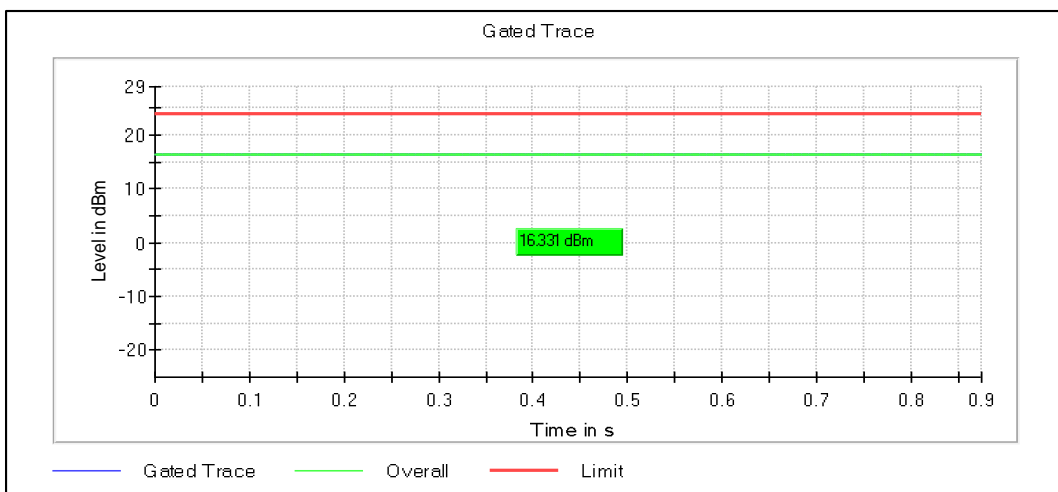

Channel Frequency 5260MHz