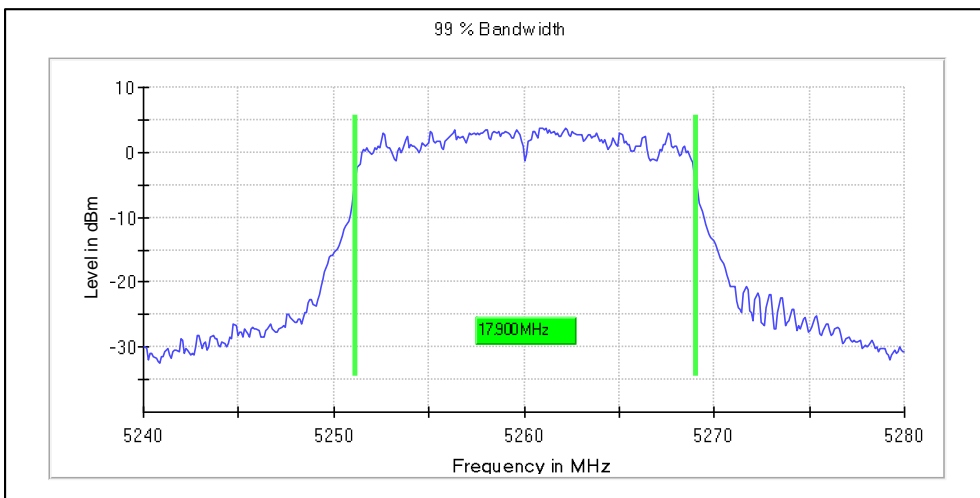

Channel Frequency 5260MHz