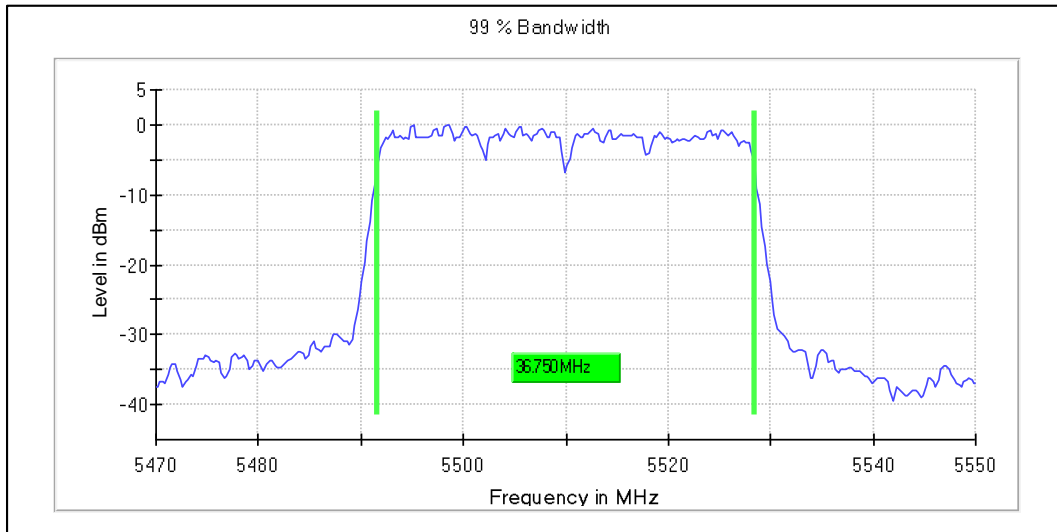

Modulation: 802.11ac-VHT40: UNII 2c

Channel Frequency 5510MHz