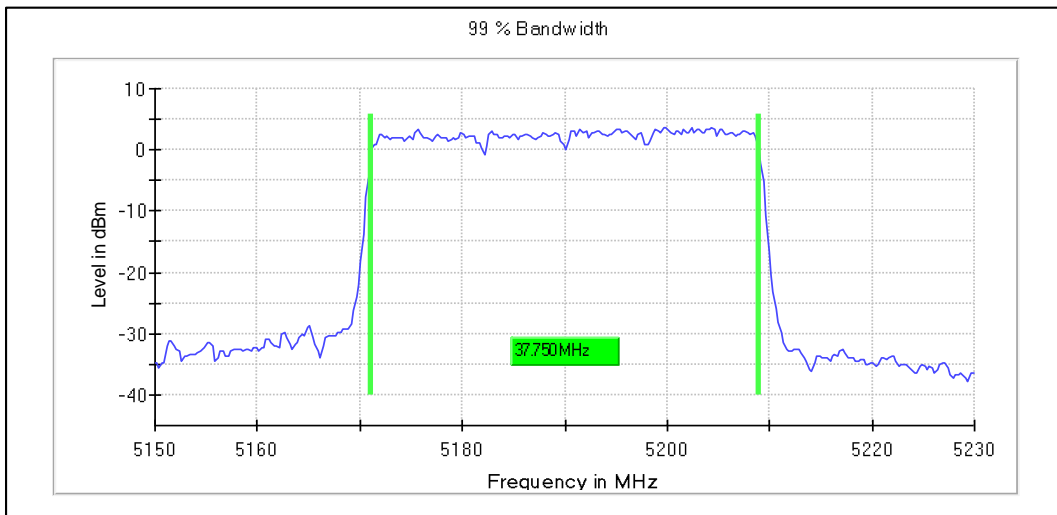

Channel Frequency 5590MHz

Channel Frequency 5670MHz

Channel Frequency 5710MHz

Modulation: 802.11ac-VHT40: UNII 3

Emission Channel Bandwidth 6dB

Channel Frequency 5795MHz

Modulation: 802.11ax-HE40: UNII 1

Data Rate : MCS0