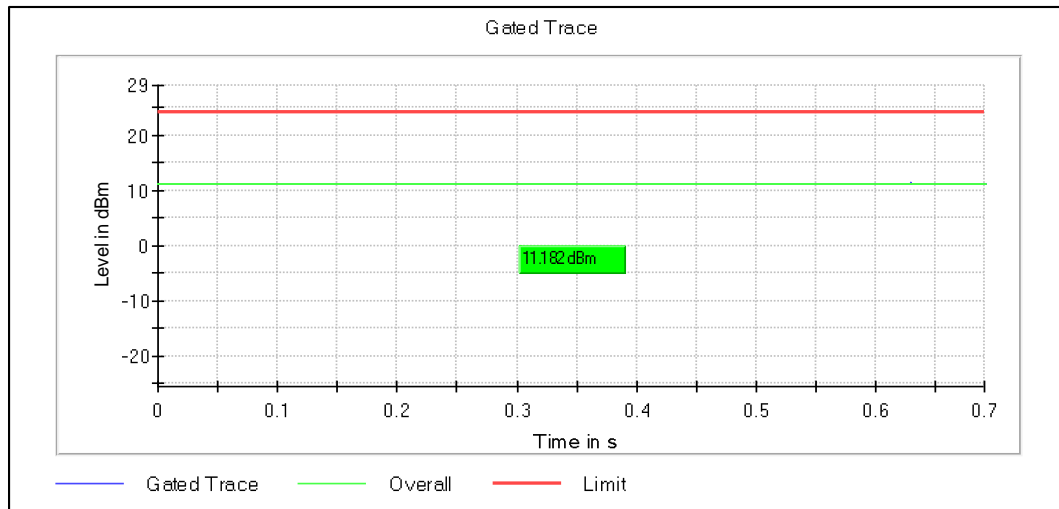

Channel Frequency 5290MHz