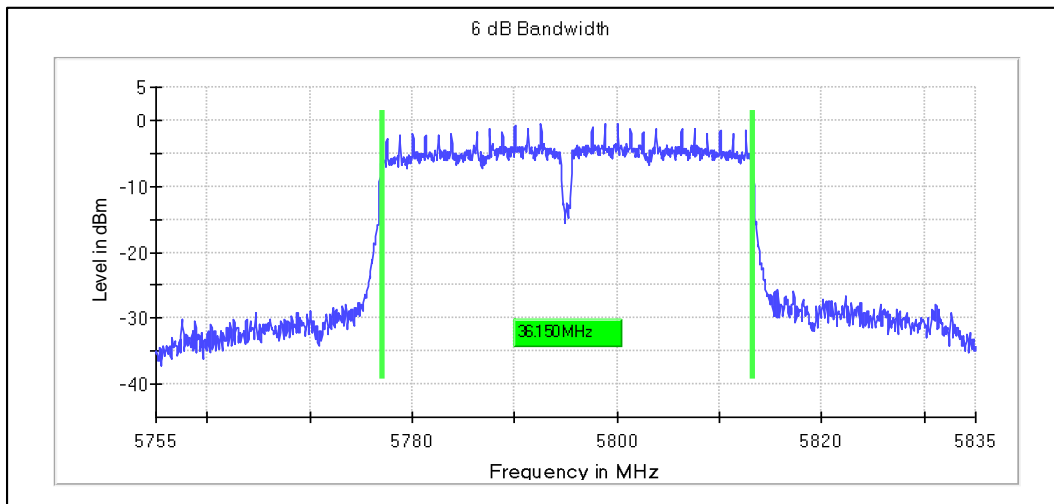

Channel Frequency 5795MHz

Modulation: 802.11ac-VHT40: UNII 1

Data Rate : MCS9