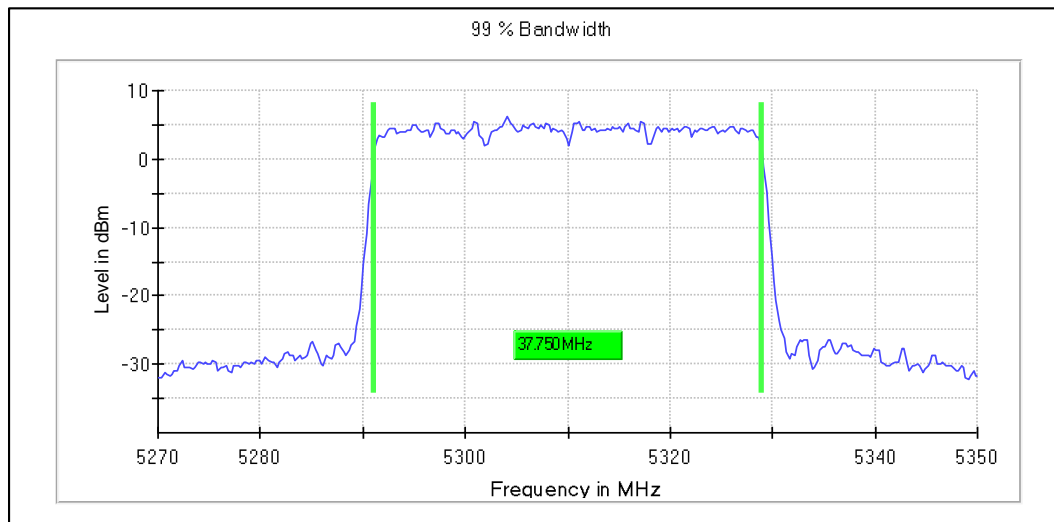

Channel Frequency 5190MHz

Channel Frequency 5230MHz

Emission Channel Bandwidth 26dB

Channel Frequency 5190MHz

Channel Frequency 5230MHz

Modulation: 802.11ax-HE40: UNII 2a

Channel Frequency 5270MHz

Channel Frequency 5310MHz