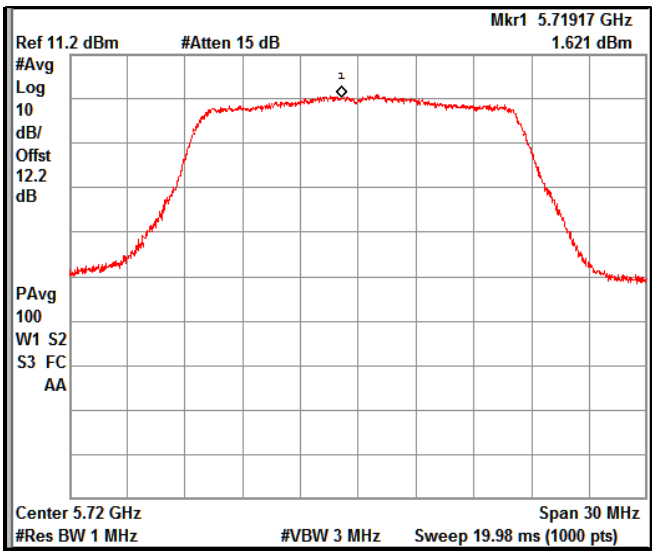

Channel Frequency 5240MHz

Channel Frequency 5260MHz

Channel Frequency 5320MHz

Channel Frequency 5500MHz

Channel Frequency 5700MHz

5GHz Test Plots

IN23VER9 001

Channel Frequency 5720MHz