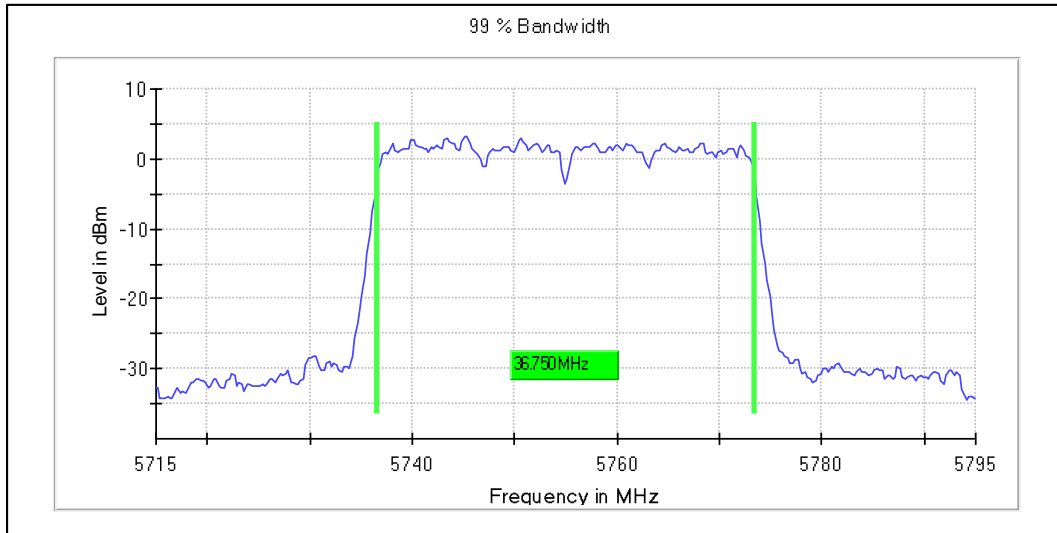

Channel Frequency 5590MHz

Channel Frequency 5670MHz

Channel Frequency 5710MHz

Modulation: 802.11ac-VHT40: UNII 3

Emission Channel Bandwidth 6dB

Channel Frequency 5795MHz

Modulation: 802.11ax-HE40: UNII 1

Data Rate : MCS0