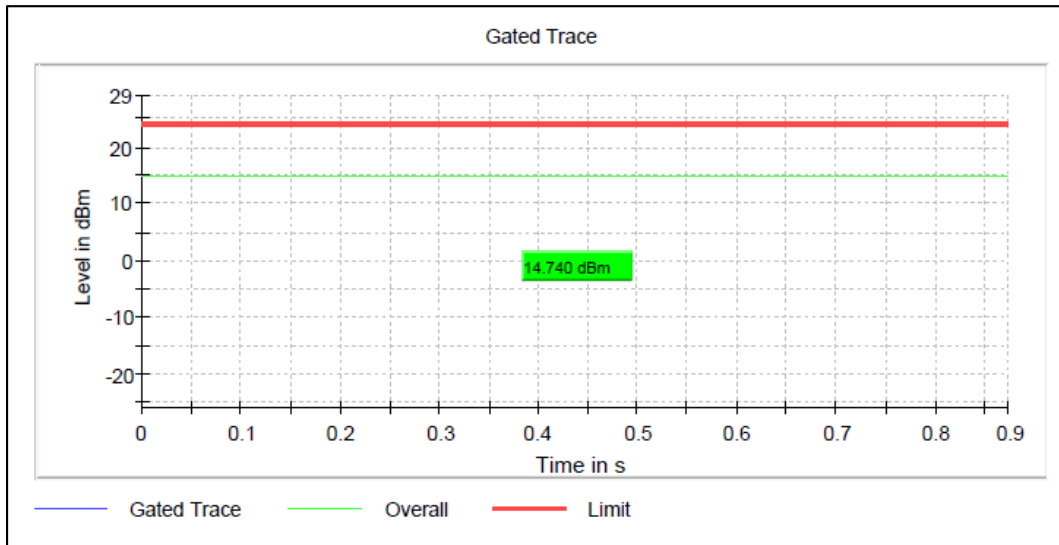

Modulation: 802.11ax-HE20: UNII 2c