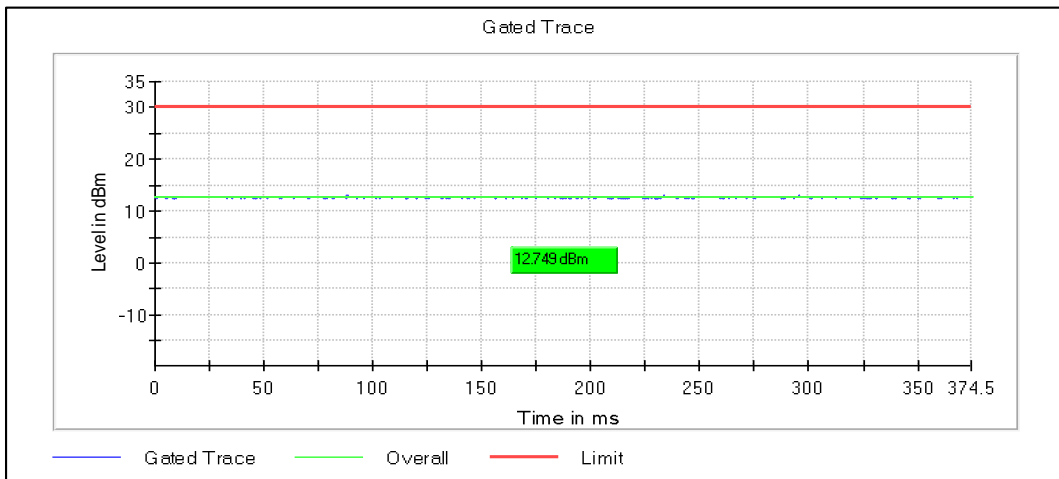

Channel Frequency 5590MHz

Channel Frequency 5670MHz

Channel Frequency 5710MHz

Modulation: 802.11ac-VHT40: UNII 3

Channel Frequency 5755MHz

Channel Frequency 5795MHz

Modulation: 802.11ax-HE40: UNII 1

Data Rate : MCS0