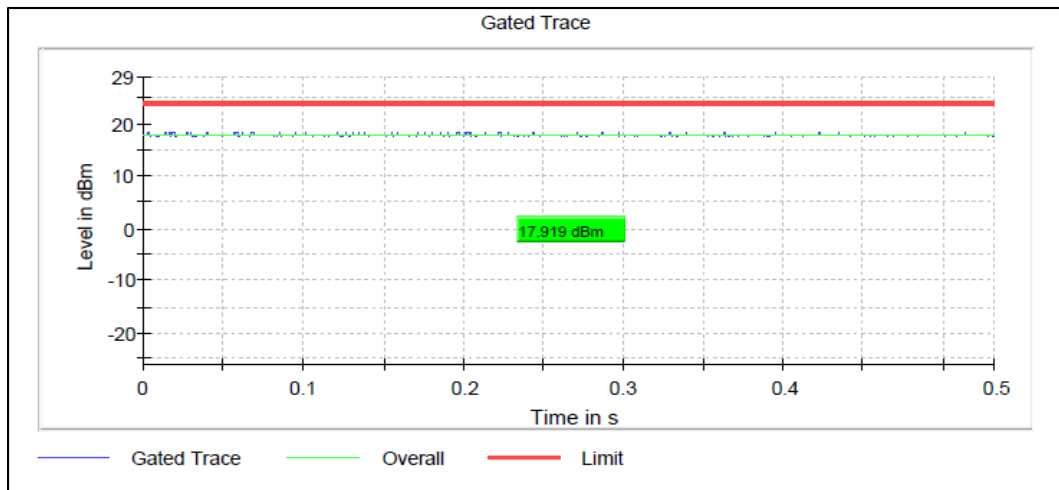

Channel Frequency 5240MHz

Modulation: 802.11n-HT20: UNII 2a