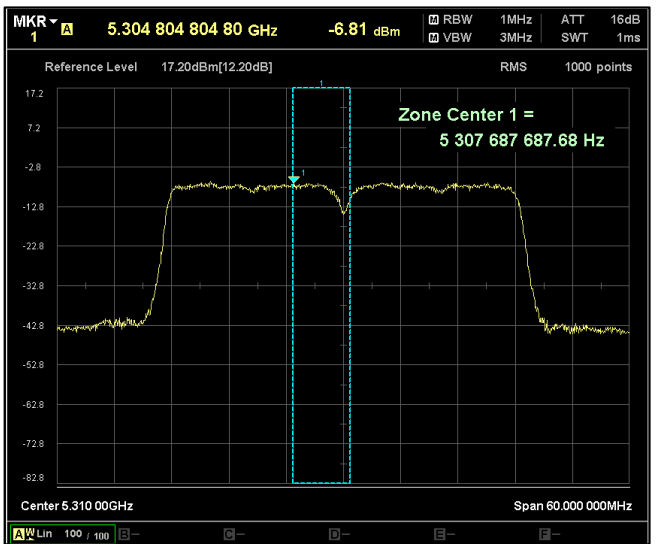

Channel Frequency 5310MHz