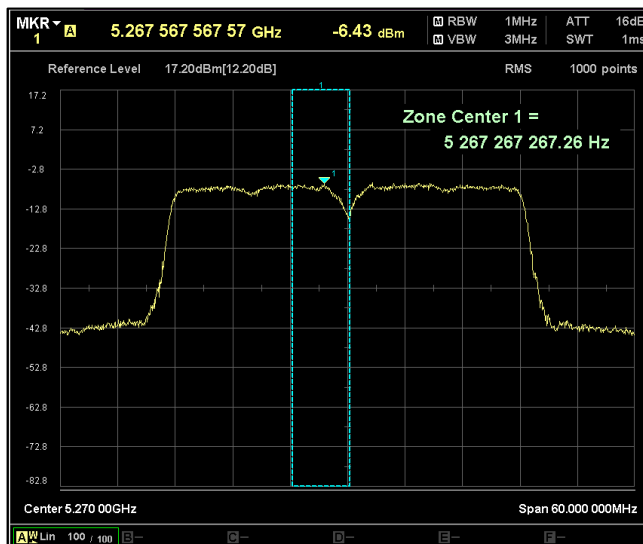

Channel Frequency 5270MHz