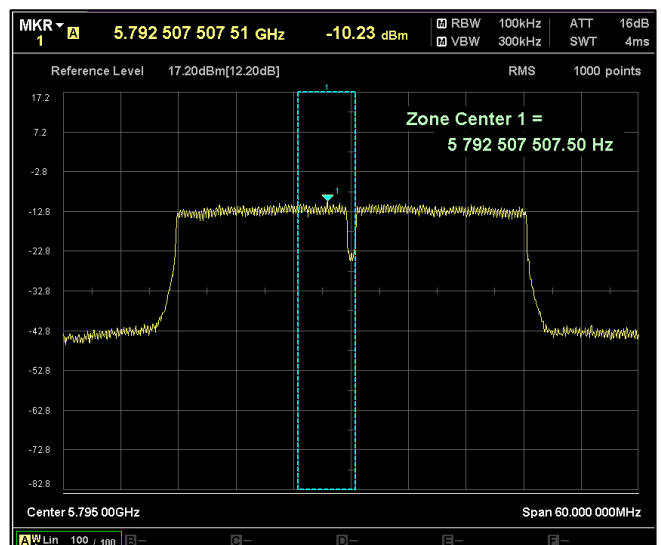

Channel Frequency 5590MHz

Channel Frequency 5670MHz

Channel Frequency 5710MHz

Channel Frequency 5755MHz

Channel Frequency 5795MHz

Data Rate : MCS 7

Channel Frequency 5190MHz

Channel Frequency 5230MHz