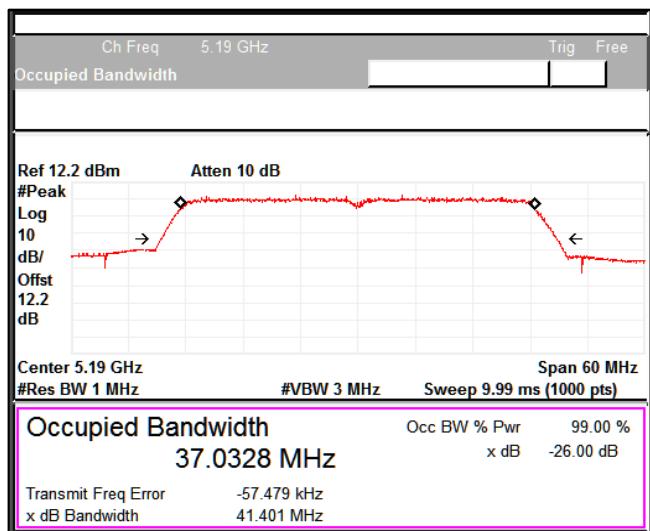

Channel Frequency 5190MHz