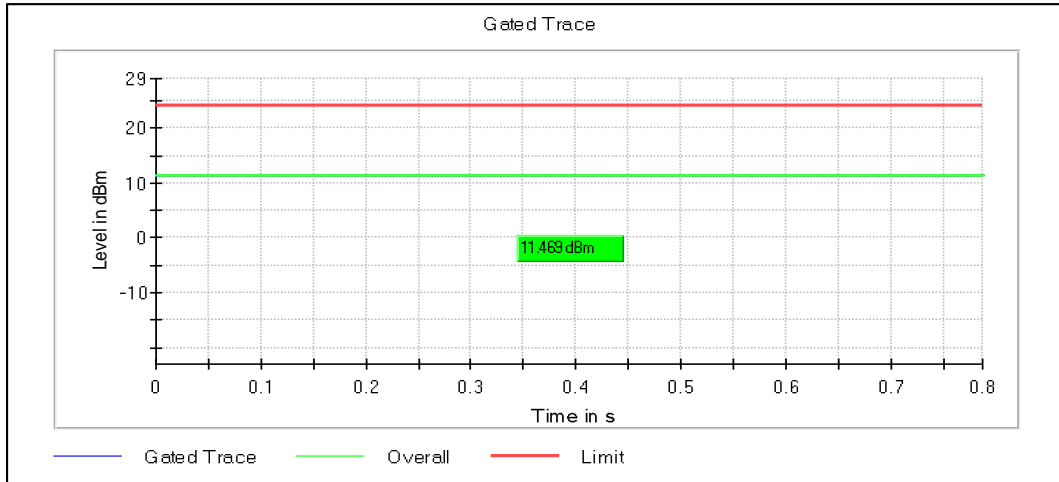

Channel Frequency 5190MHz

Channel Frequency 5230MHz

Modulation: 802.11ax-HE40: UNII 2a

Channel Frequency 5270MHz

Channel Frequency 5310MHz

Modulation: 802.11ax-HE40: UNII 2c

Channel Frequency 5510MHz

Channel Frequency 5590MHz