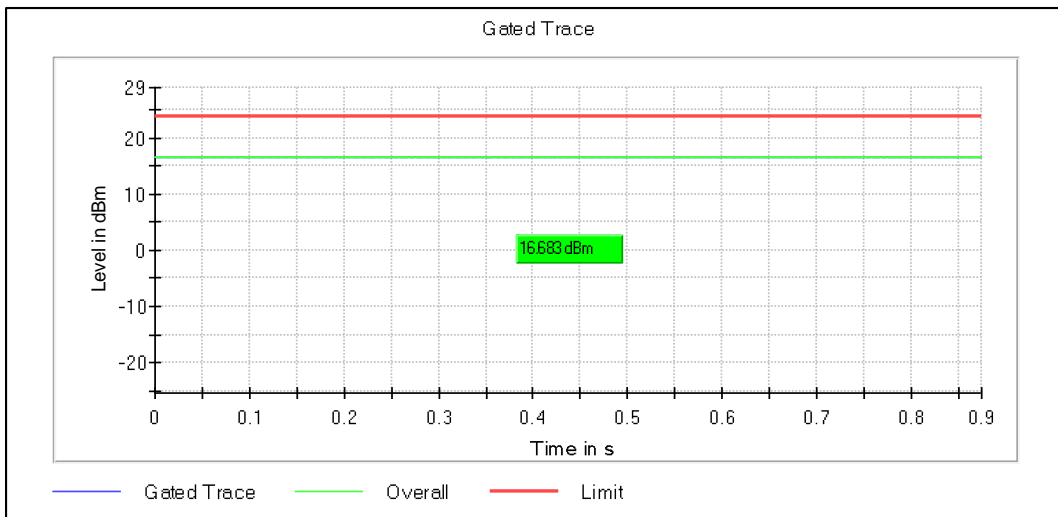

Channel Frequency 5720MHz

Modulation: 802.11ac-VHT20: UNII 3

Channel Frequency 5745MHz

Channel Frequency 5825MHz

Modulation: 802.11ax-HE20: UNII 1

Data Rate : MCS0

Channel Frequency 5180MHz

Channel Frequency 5240MHz