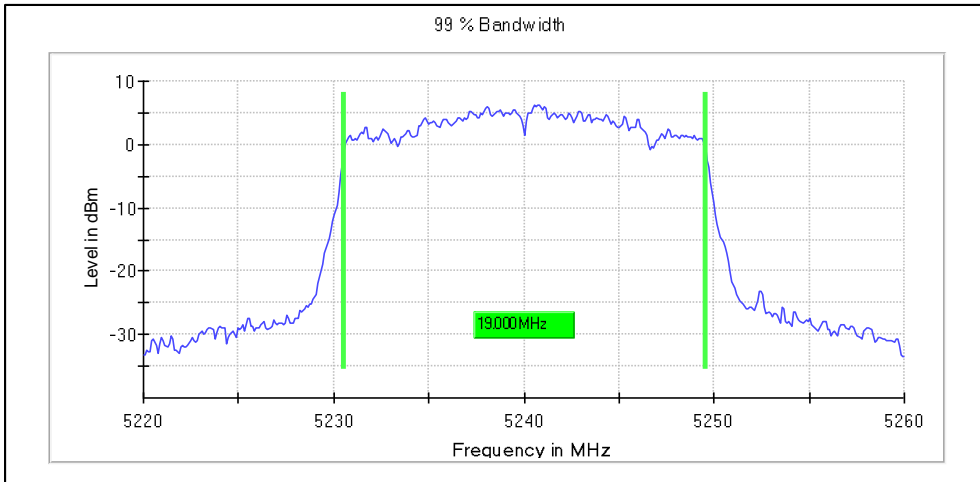

Channel Frequency 5240MHz

Modulation: 802.11ax-HE20: UNII 2a