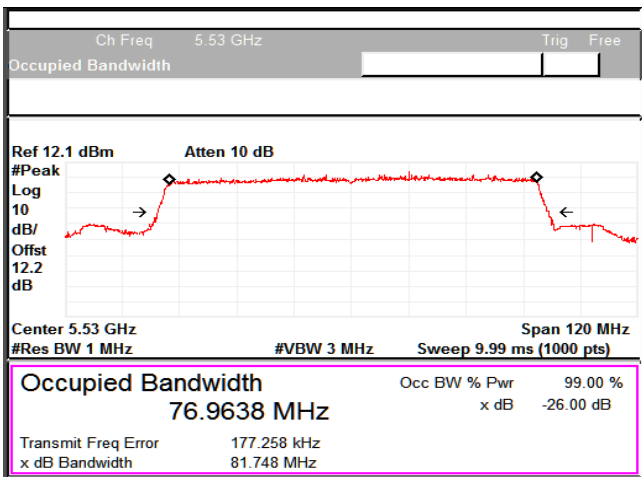

Emission Channel Bandwidth 26dB

Channel Frequency 5530MHz