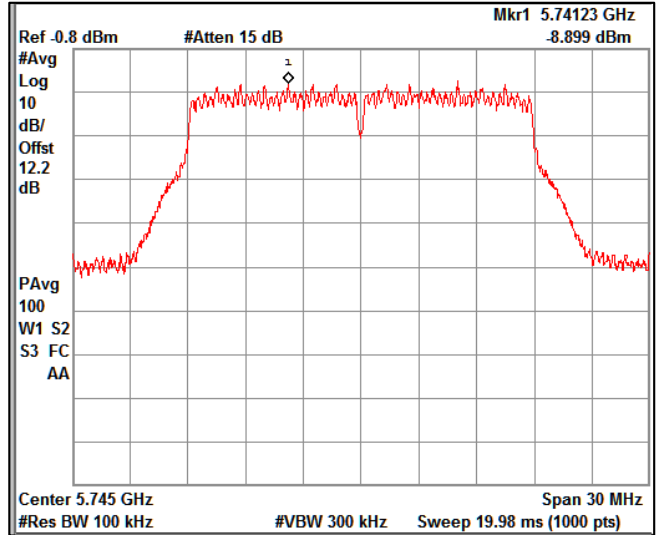

Channel Frequency 5320MHz

Channel Frequency 5500MHz

Channel Frequency 5700MHz

5GHz Test Plots

IN23VER9 001

Channel Frequency 5720MHz

Channel Frequency 5745MHz

Channel Frequency 5825MHz