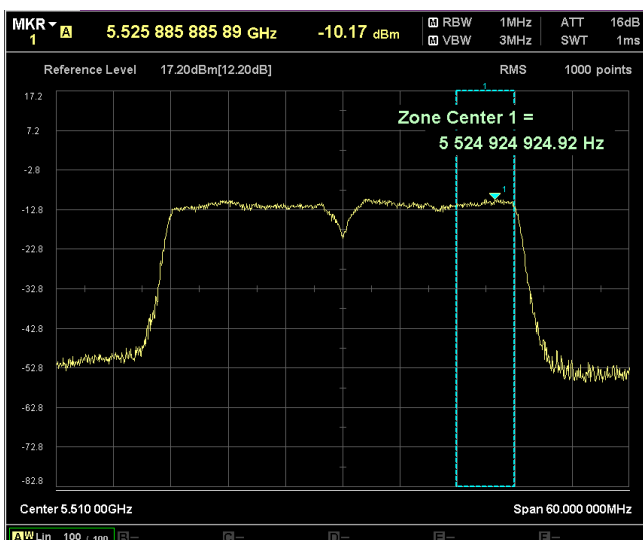

Channel Frequency 5510MHz