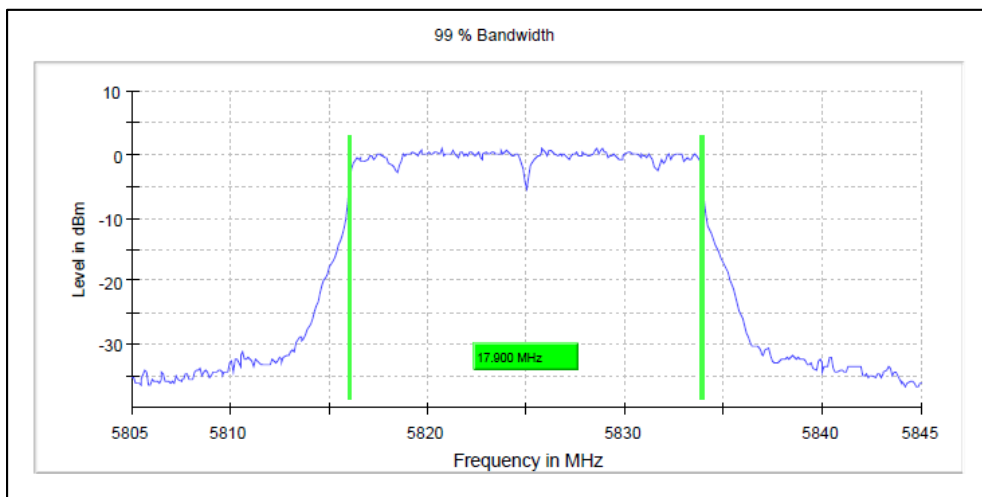

Channel Frequency 5500MHz

Channel Frequency 5700MHz

Channel Frequency 5720MHz

Modulation: 802.11n- HT20: UNII 3

Channel Frequency 5745MHz

Channel Frequency 5825MHz

Emission Channel Bandwidth 26dB

Data Rate: MCS0