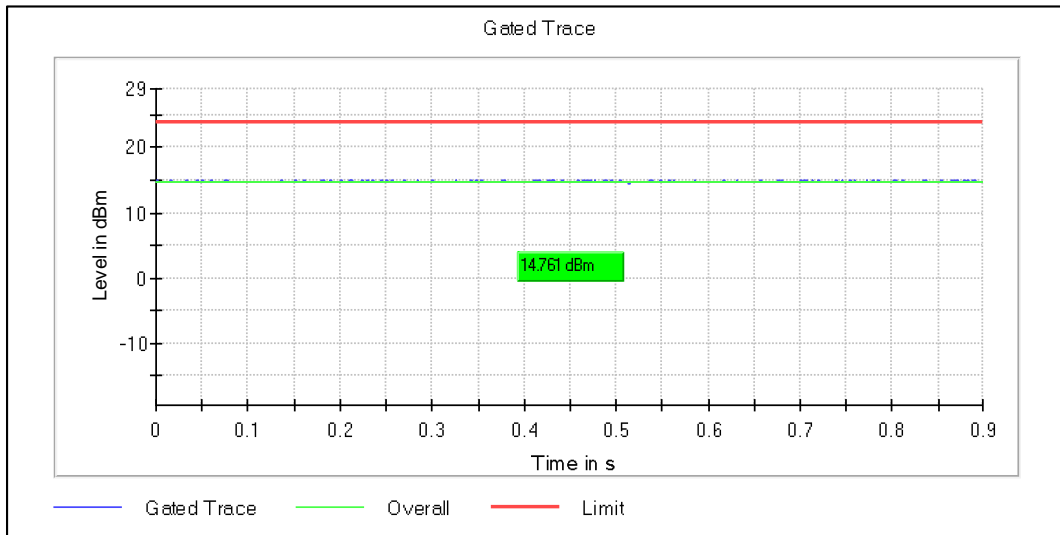

Channel Frequency 5180MHz

Channel Frequency 5240MHz

Modulation: 802.11ac-VHT20: UNII 2a

Channel Frequency 5260MHz

Channel Frequency 5320MHz

Modulation: 802.11ac-VHT20: UNII 2c

Channel Frequency 5500MHz

Channel Frequency 5700MHz