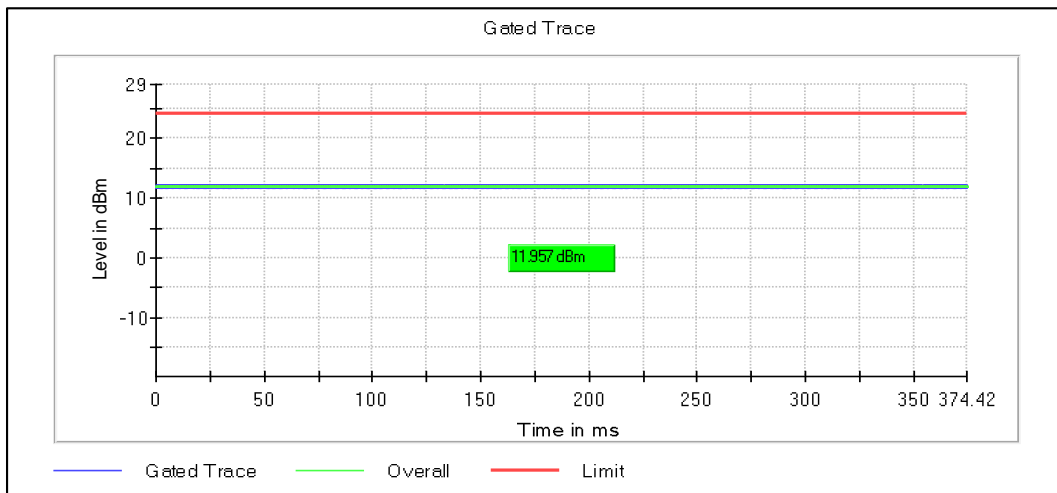

Channel Frequency 5670MHz