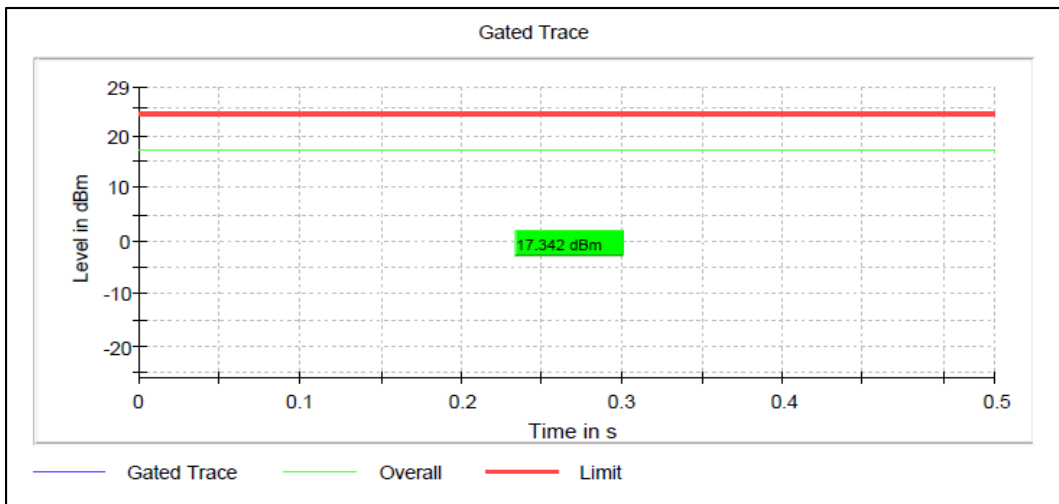

Modulation: 802.11n-HT20: UNII 1

Data Rate : MCS7

Channel Frequency 5180MHz

Channel Frequency 5240MHz

Modulation: 802.11n-HT20: UNII 2a

Channel Frequency 5260MHz

Channel Frequency 5320MHz

Modulation: 802.11n-HT20: UNII 2c