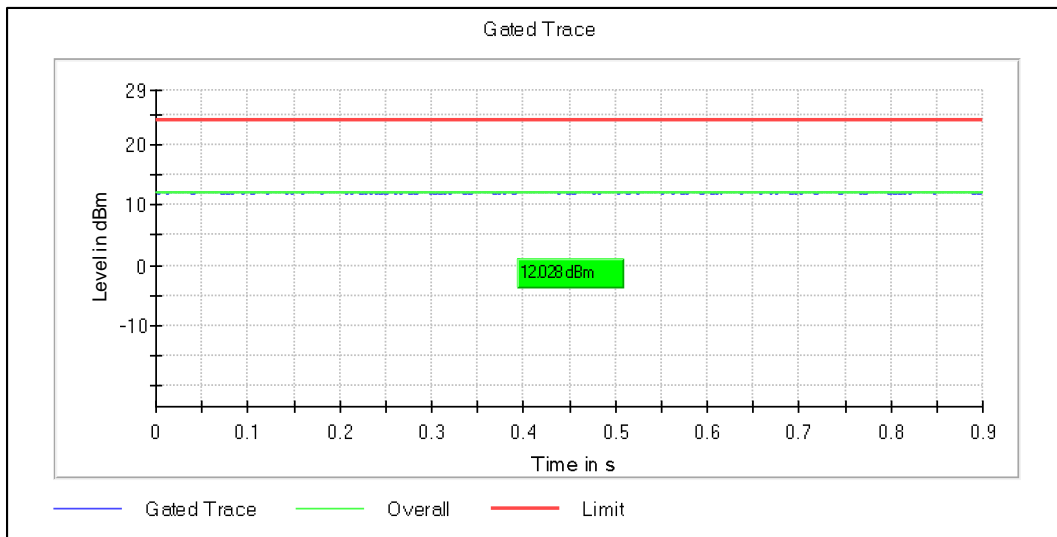

Channel Frequency 5180MHz

Channel Frequency 5240MHz

Modulation: 802.11ac-VHT20: UNII 2a

Channel Frequency 5260MHz

Channel Frequency 5320MHz

Modulation: 802.11ac-VHT20: UNII 2c

Channel Frequency 5500MHz

Channel Frequency 5700MHz