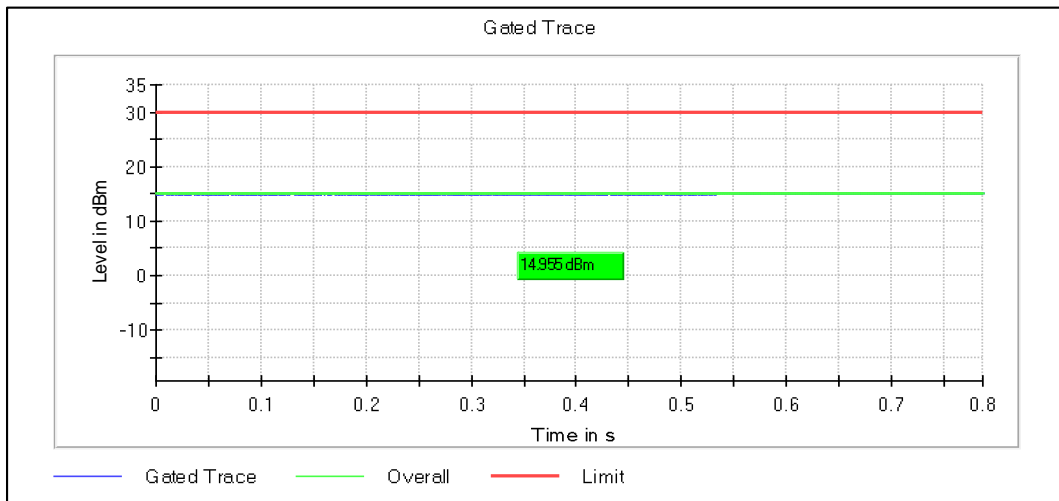

Modulation: 802.11ax-HE40: UNII 3

Channel Frequency 5755MHz