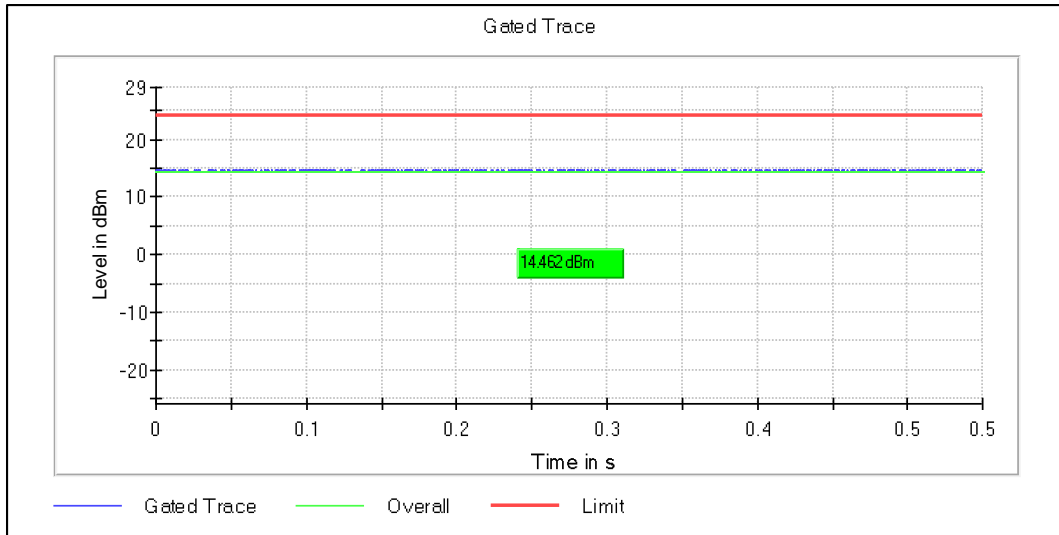

Channel Frequency 5775MHz

2. Maximum Conducted Output Power

Modulation: 802.11a: UNII 1

Data Rate 54Mbps

Channel Frequency 5180MHz

Channel Frequency 5240MHz

Modulation: 802.11a: UNII 2a

Channel Frequency 5260MHz