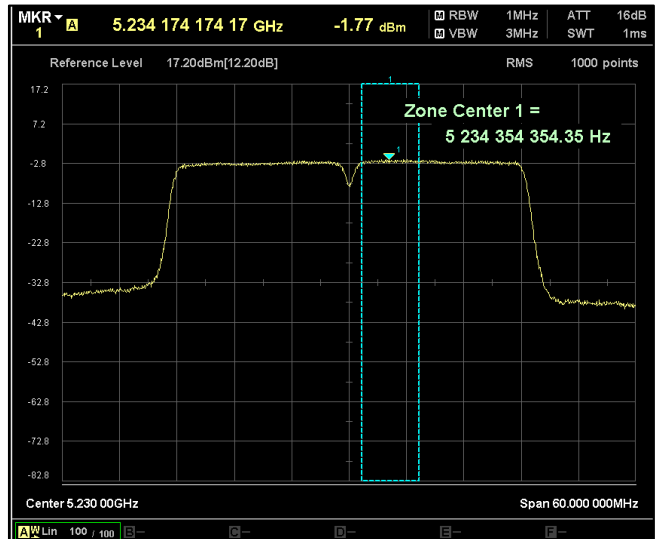

5GHz Test Plots

IN23VER9 001

Modulation: 802.11 ac-mode_VHT40

Data Rate : MCS 0

Channel Frequency 5190MHz

Channel Frequency 5230MHz

Channel Frequency 5270MHz

Channel Frequency 5310MHz