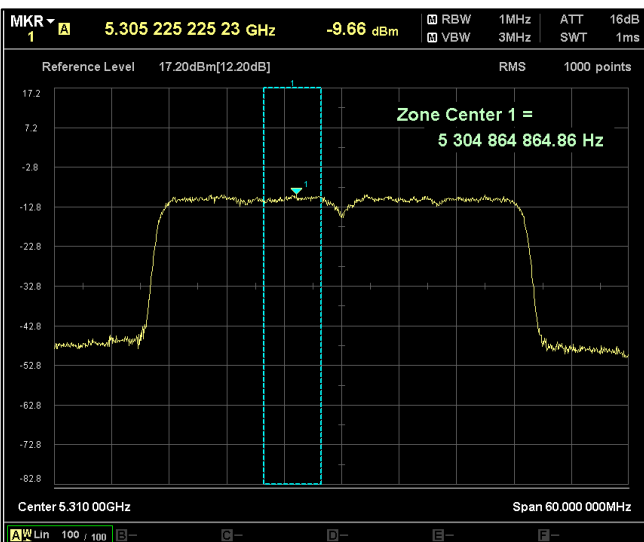

Channel Frequency 5310MHz