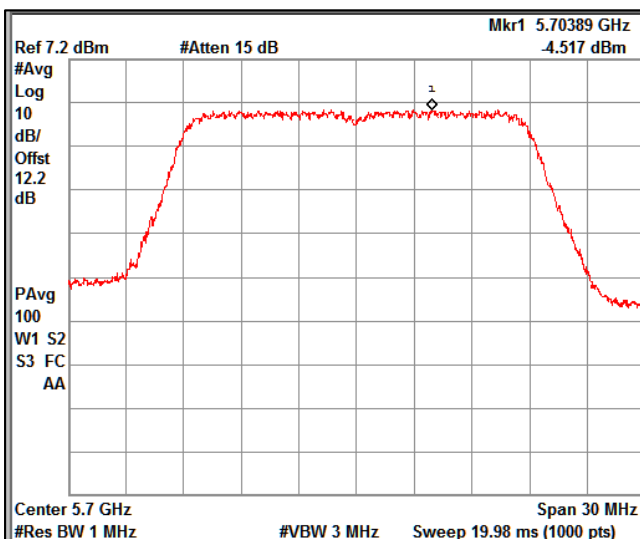

Channel Frequency 5700MHz