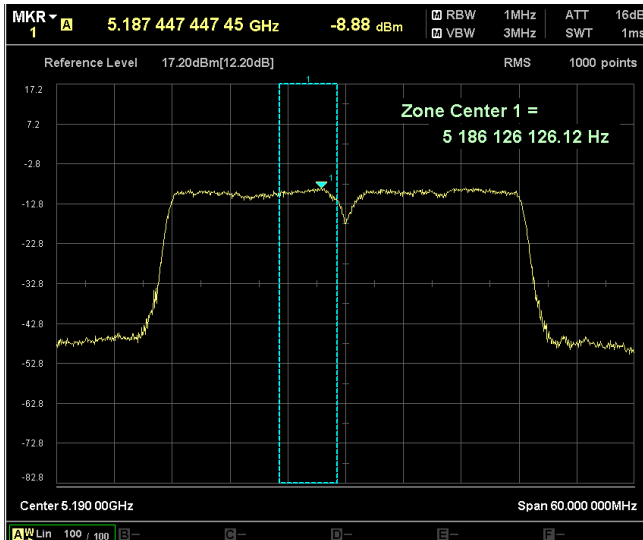

Channel Frequency 5510MHz

Channel Frequency 5590MHz

Channel Frequency 5670MHz

Channel Frequency 5710MHz

Channel Frequency 5755MHz

Channel Frequency 5795MHz

Data Rate : MCS 9

Channel Frequency 5190MHz