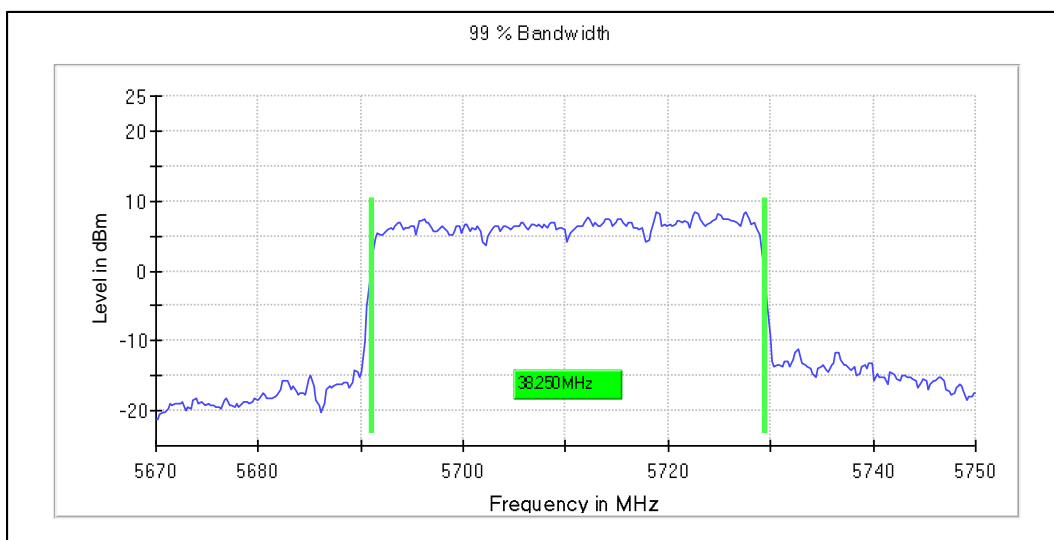

Emission Channel Bandwidth 26dB

Channel Frequency 5270MHz

Channel Frequency 5310MHz

Modulation: 802.11ax-HE40: UNII 2c

Channel Frequency 5510MHz

Channel Frequency 5590MHz

Channel Frequency 5670MHz

Channel Frequency 5710MHz