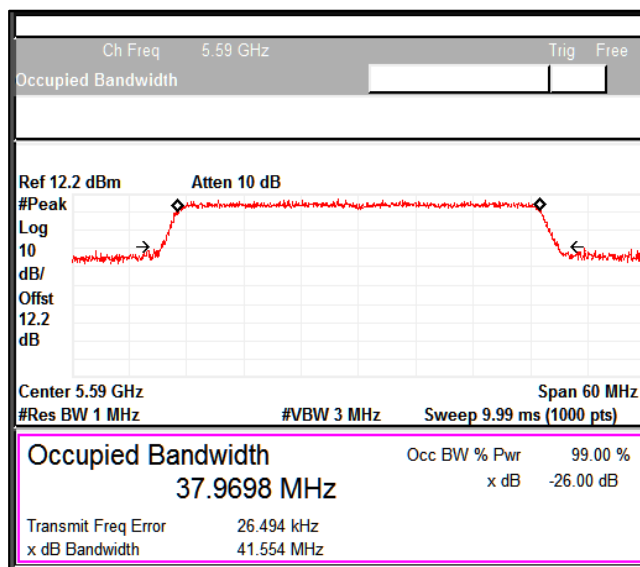

Channel Frequency 5590MHz