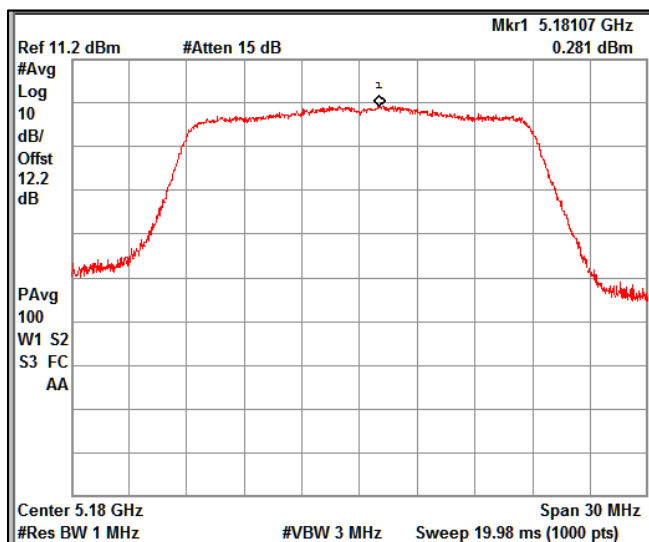

5GHz Test Plots

IN23VER9 001

Modulation: 802.11 ac-mode_VHT20

Data Rate : MCS 0

Channel Frequency 5180MHz