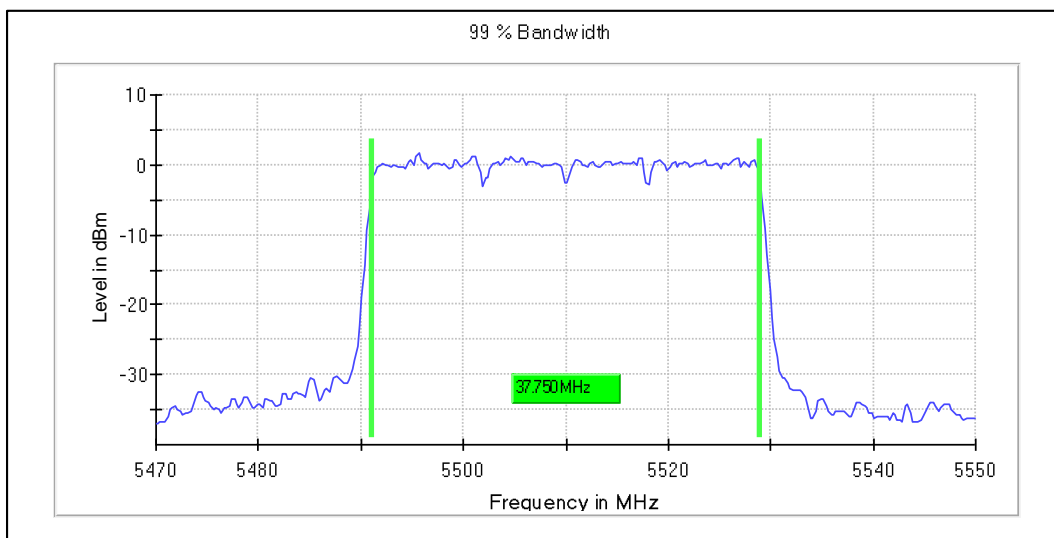

Emission Channel Bandwidth 26dB

Channel Frequency 5270MHz

Channel Frequency 5310MHz

Modulation: 802.11ax-HE40: UNII 2c

Channel Frequency 5510MHz

Channel Frequency 5590MHz

Channel Frequency 5670MHz

Channel Frequency 5710MHz