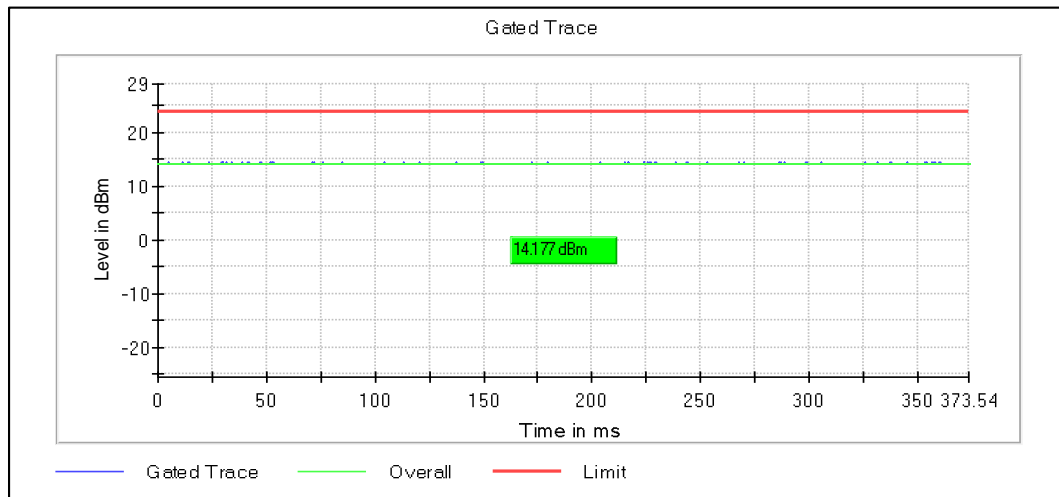

Data Rate : MCS9

Channel Frequency 5190MHz

Channel Frequency 5230MHz

Modulation: 802.11ac-VHT40: UNII 2a

Channel Frequency 5270MHz

Channel Frequency 5310MHz

Modulation: 802.11ac-VHT40: UNII 2c

Channel Frequency 5510MHz