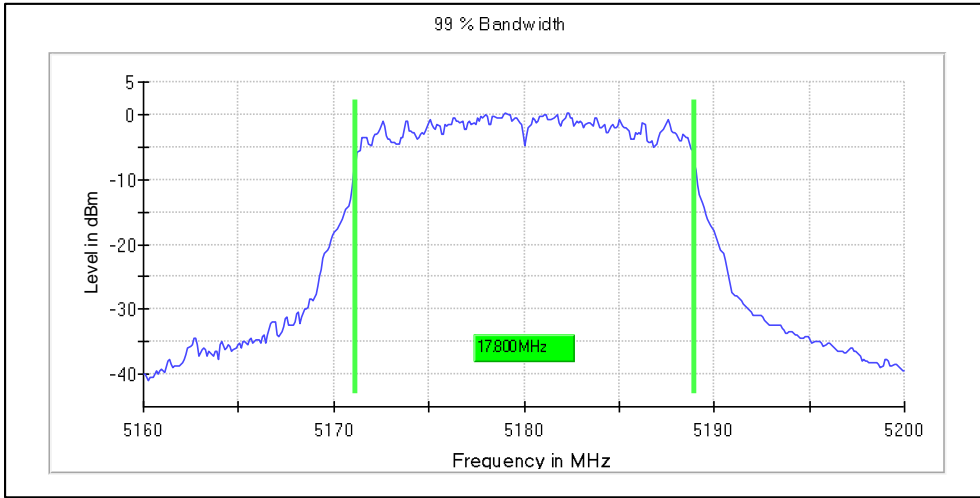

Emission Channel Bandwidth 6dB

Channel Frequency 5745MHz

Channel Frequency 5825MHz

Modulation: 802.11ac-VHT20: UNII 1

Occupied Channel Bandwidth 99%

Data Rate MCS0

Channel Frequency 5180MHz

Channel Frequency 5240MHz