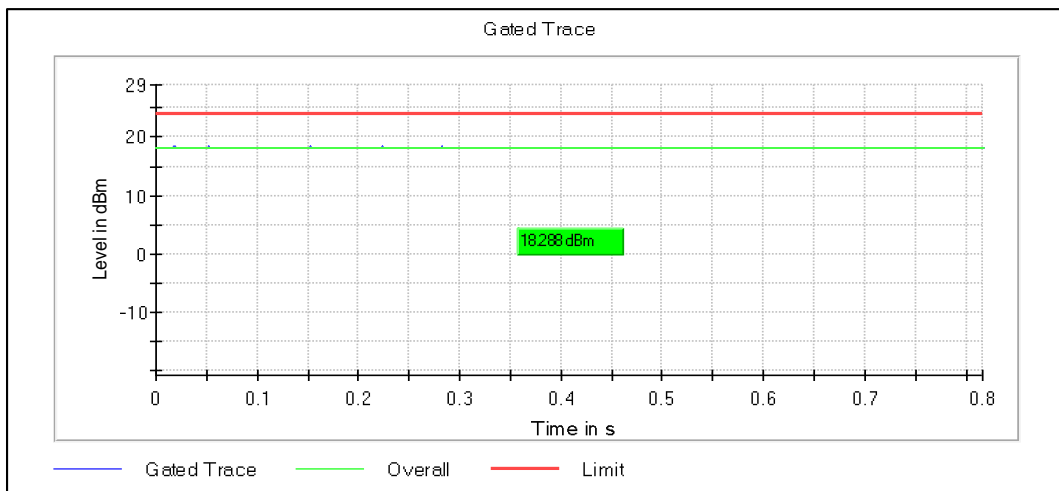

Channel Frequency 5590MHz