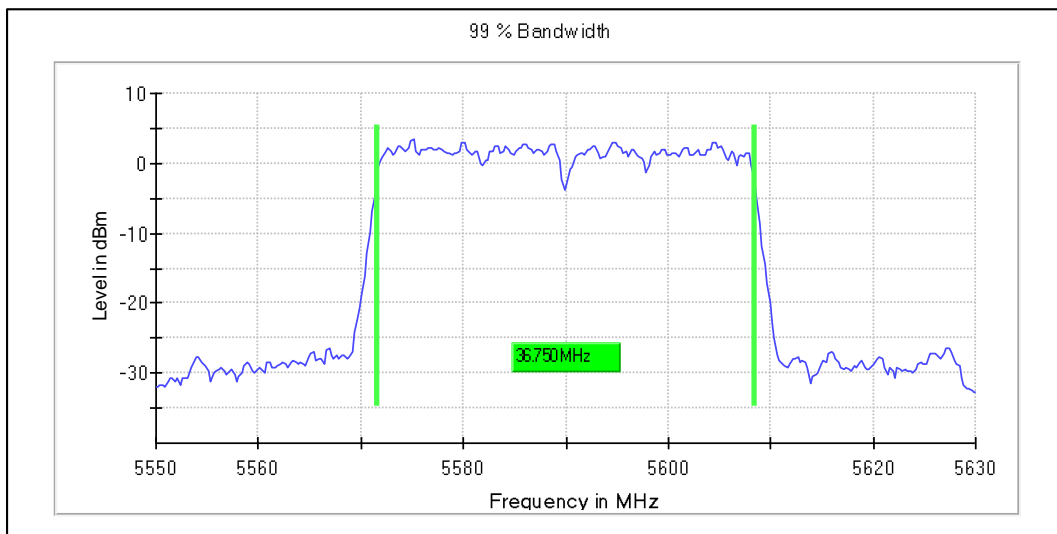

Channel Frequency 5590MHz