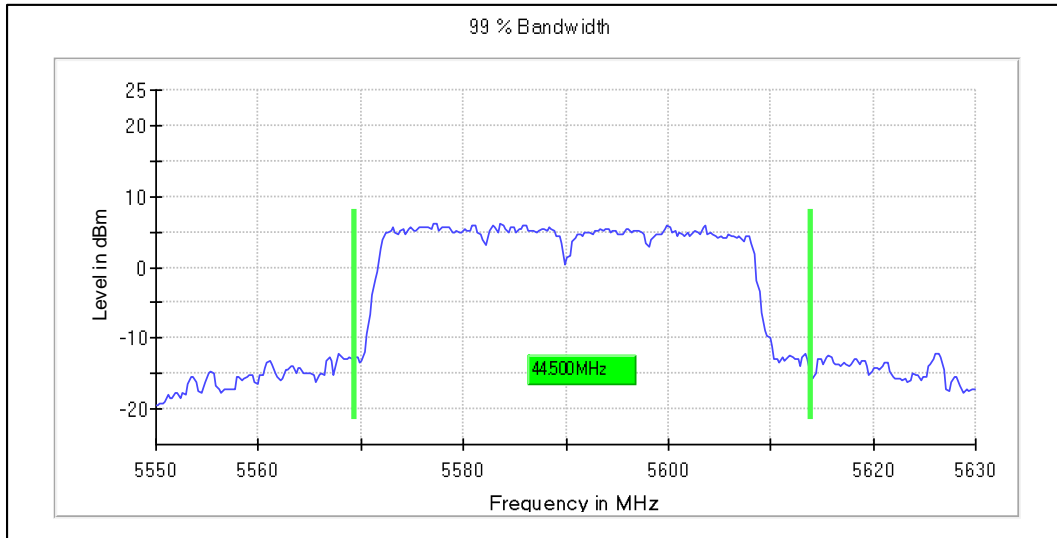

Channel Frequency 5590MHz