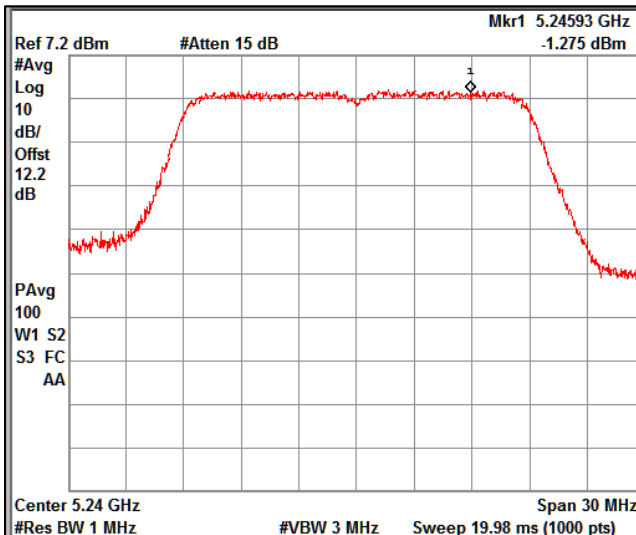

IN23VER9 001

Channel Frequency 5720MHz

Channel Frequency 5745MHz

Channel Frequency 5825MHz

Data Rate : MCS 8

Channel Frequency 5180MHz

Channel Frequency 5240MHz

Channel Frequency 5260MHz