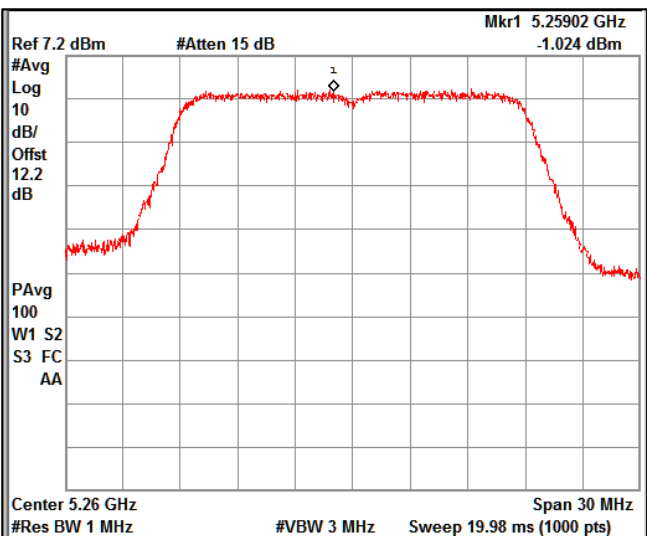

IN23VER9 001

Channel Frequency 5720MHz

Channel Frequency 5745MHz

Channel Frequency 5825MHz

Data Rate : MCS 8

Channel Frequency 5180MHz

Channel Frequency 5240MHz

Channel Frequency 5260MHz