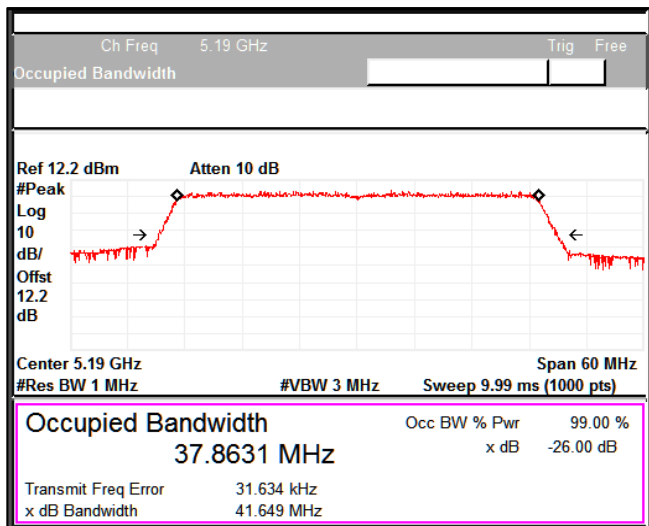

Emission Channel Bandwidth 26dB

Channel Frequency 5190MHz