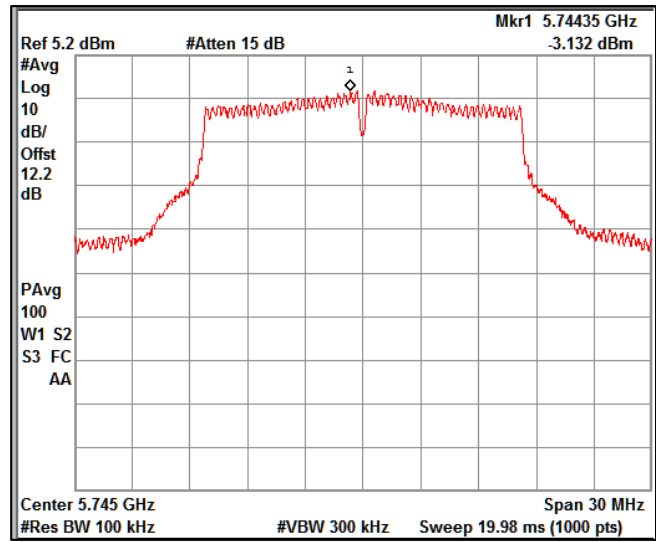

Channel Frequency 5240MHz

Channel Frequency 5260MHz

Channel Frequency 5320MHz

Channel Frequency 5500MHz

Channel Frequency 5700MHz

5GHz Test Plots

IN23VER9 001

Channel Frequency 5720MHz