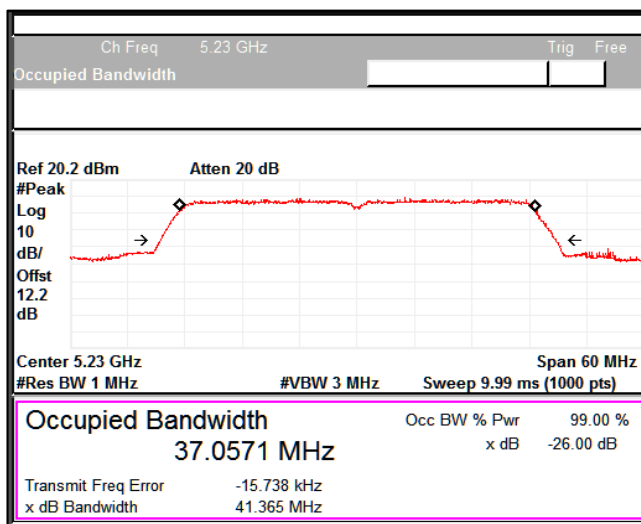

Channel Frequency 5710MHz

Modulation: 802.11n-HT40MHz: UNII 3

Emission Channel Bandwidth 6dB

Channel Frequency 5795MHz

Modulation: 802.11ac-VHT40: UNII 1

Data Rate : MCS9

Channel Frequency 5190MHz

Channel Frequency 5230MHz