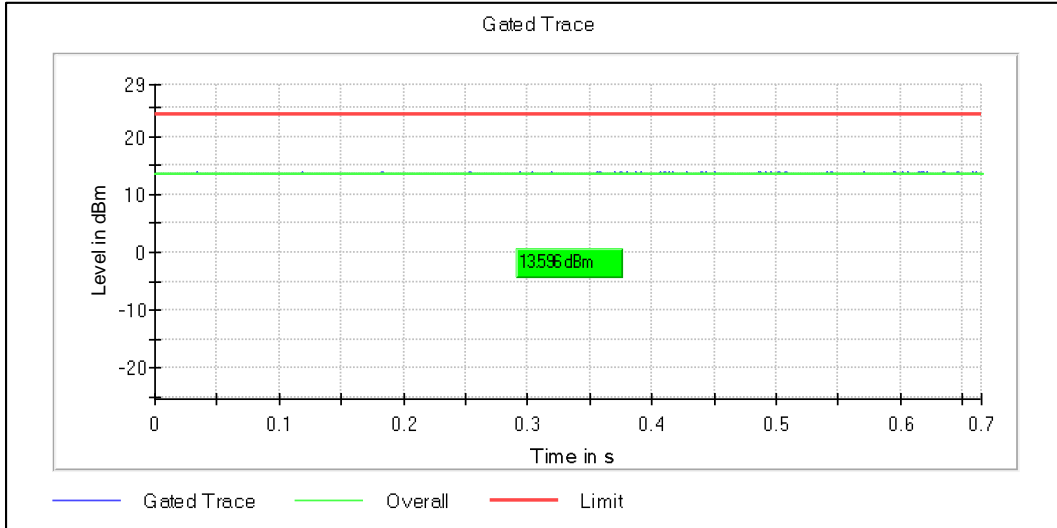

Channel Frequency 5210MHz

Channel Frequency 5290MHz

Channel Frequency 5530MHz

Channel Frequency 5690MHz

Channel Frequency 5775MHz

Modulation: 802.11ax-HE80:

Data Rate: MCS 0

Channel Frequency 5210MHz