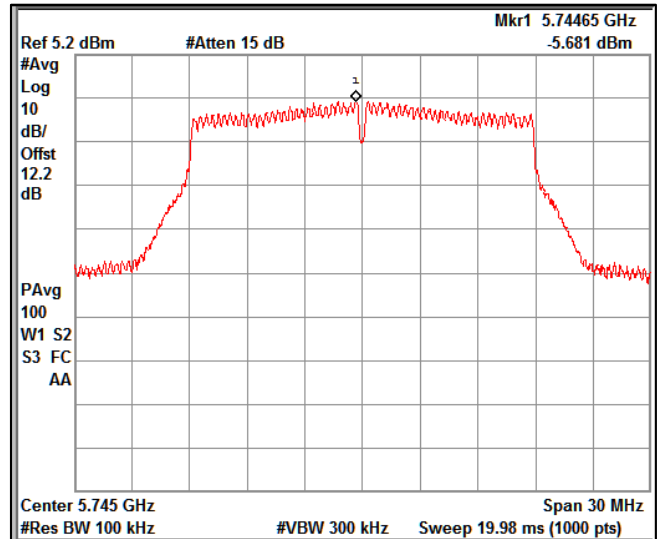

Channel Frequency 5745MHz