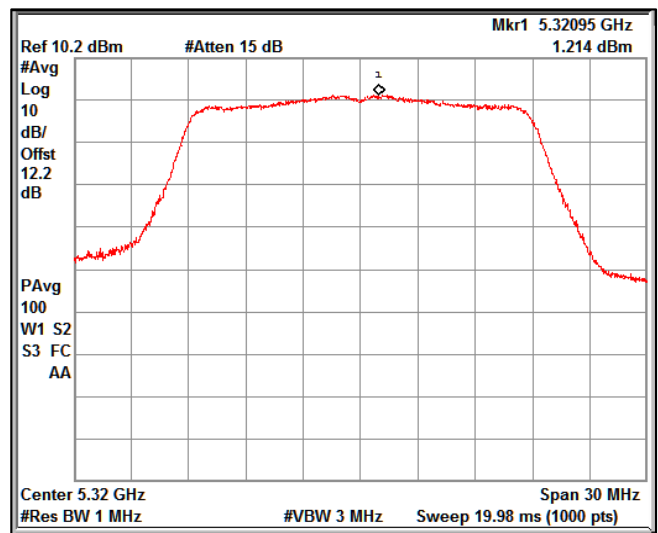

Modulation: 802.11 n-mode_HT20

Data Rate : MCS 0

Channel Frequency 5180MHz

Channel Frequency 5240MHz

Channel Frequency 5240MHz

Channel Frequency 5320MHz

Channel Frequency 5500MHz

Channel Frequency 5700MHz