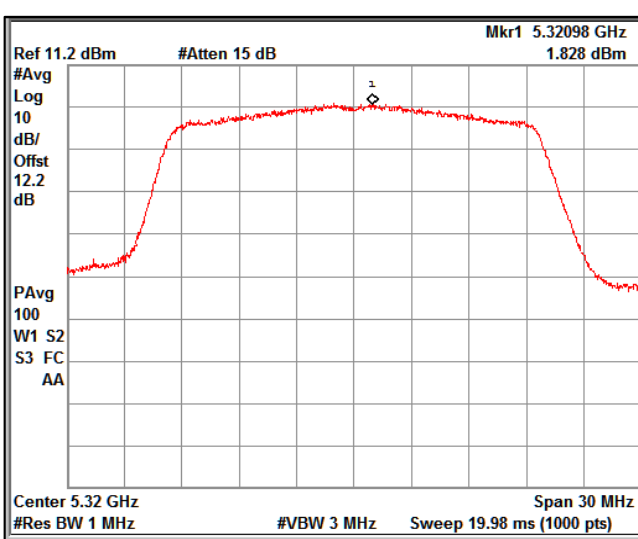

Modulation: 802.11 ax-mode_HE20

Data Rate : MCS 0

Channel Frequency 5180MHz

Channel Frequency 5240MHz

Channel Frequency 5260MHz

Channel Frequency 5320MHz

Channel Frequency 5500MHz

Channel Frequency 5700MHz