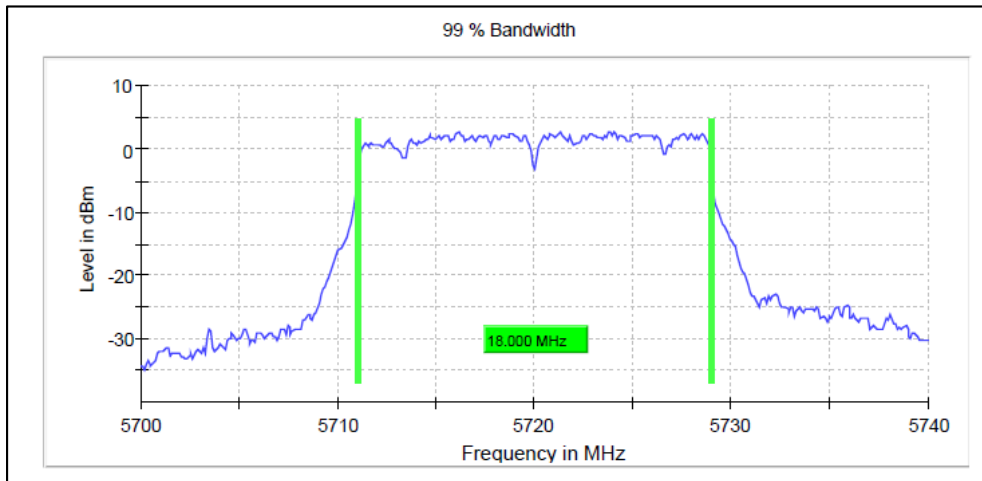

Channel Frequency 5720MHz

Modulation: 802.11n- HT20: UNII 3