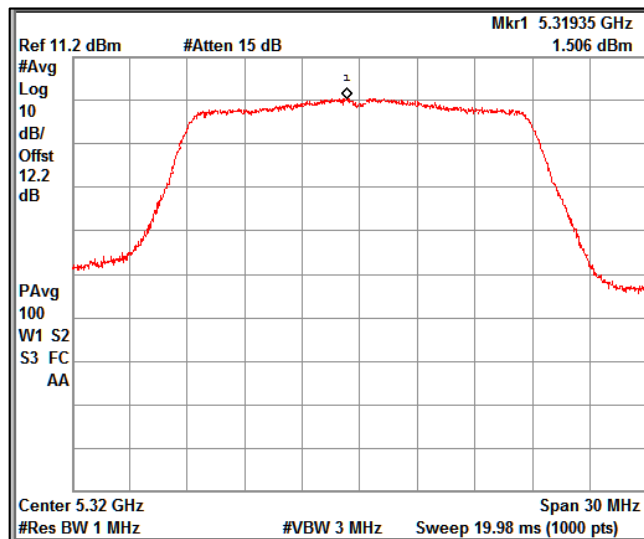

Data Rate : MCS 0

Channel Frequency 5180MHz

Channel Frequency 5240MHz

Channel Frequency 5260MHz

Channel Frequency 5320MHz

Channel Frequency 5500MHz

Channel Frequency 5700MHz

5GHz Test Plots