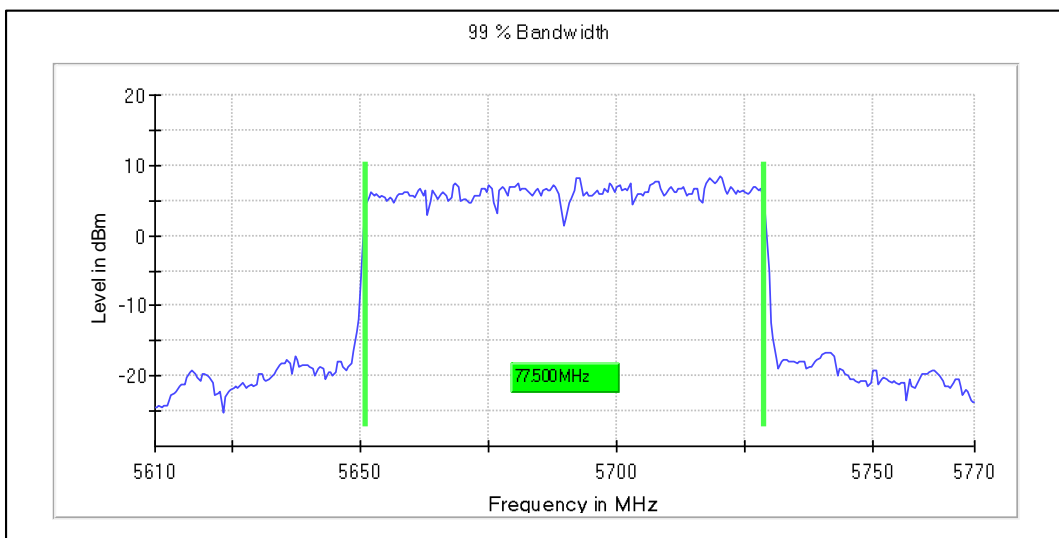

Channel Frequency 5690MHz