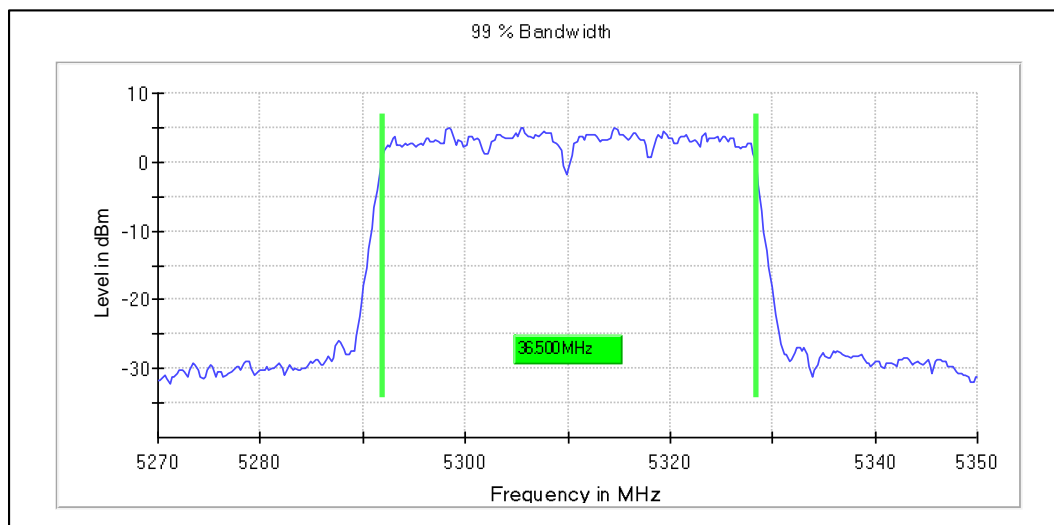

Emission Channel Bandwidth 26dB

Channel Frequency 5190MHz

Channel Frequency 5230MHz

Modulation: 802.11ac-VHT40: UNII 2a

Channel Frequency 5270MHz

Channel Frequency 5310MHz

Emission Channel Bandwidth 26dB

Channel Frequency 5270MHz