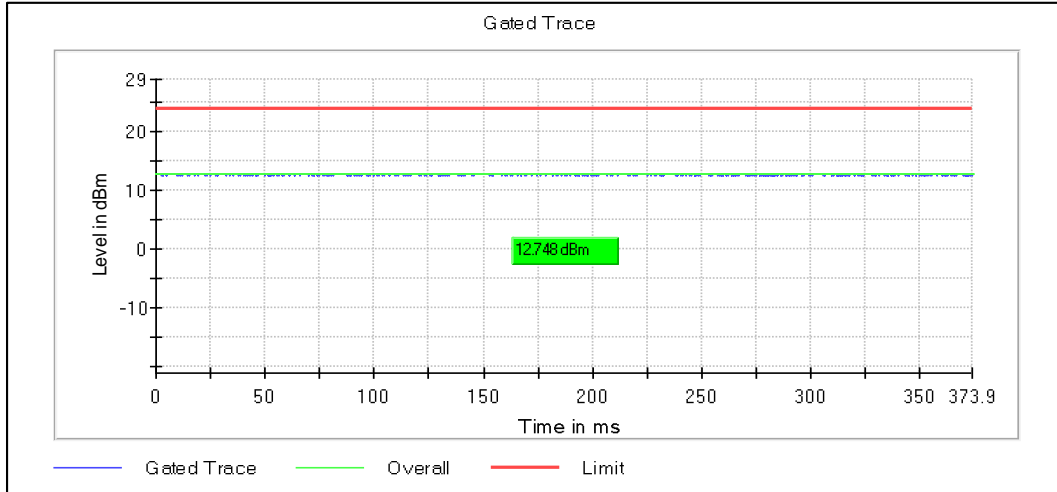

Data Rate : MCS9

Channel Frequency 5190MHz

Channel Frequency 5230MHz

Modulation: 802.11ac-VHT40: UNII 2a

Channel Frequency 5270MHz

Channel Frequency 5310MHz

Modulation: 802.11ac-VHT40: UNII 2c

Channel Frequency 5510MHz