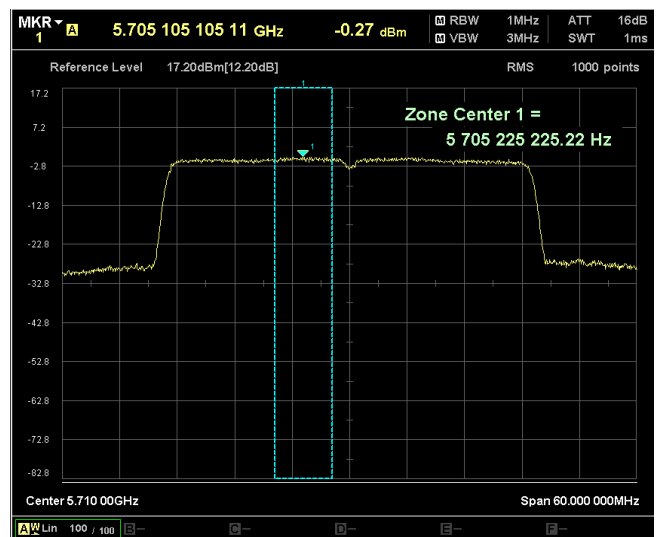

Channel Frequency 5710MHz