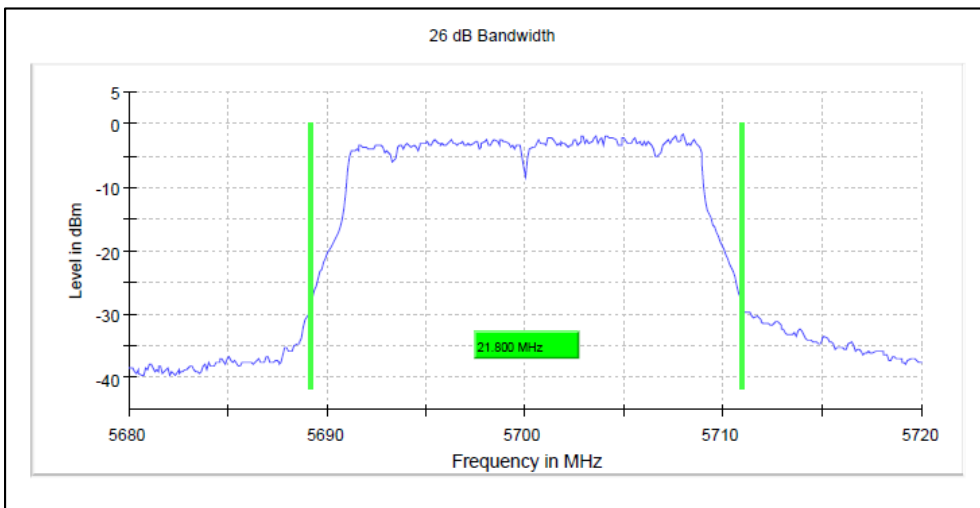

Modulation: 802.11n- HT20: UNII 1

Channel Frequency 5180MHz

Channel Frequency 5240MHz

Channel Frequency 5260MHz

Channel Frequency 5320 MHz

Channel Frequency 5500MHz

Channel Frequency 5700MHz

Channel Frequency 5720MHz