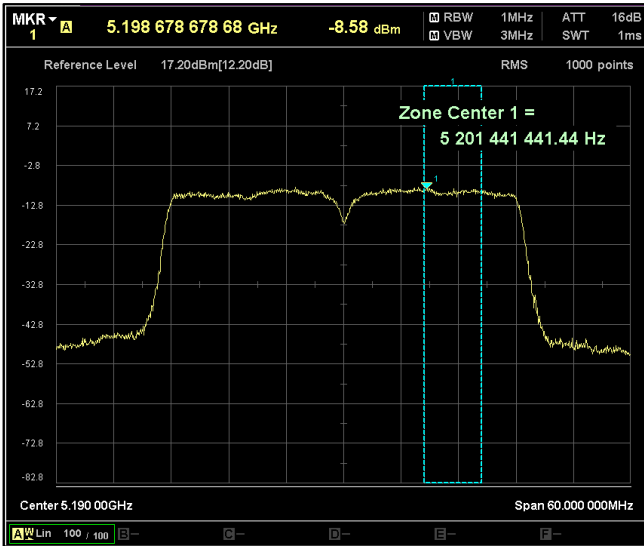

Channel Frequency 5590MHz

Channel Frequency 5670MHz

Channel Frequency 5710MHz

Channel Frequency 5755MHz

Channel Frequency 5795MHz

Data Rate : MCS 7

Channel Frequency 5190MHz

Channel Frequency 5230MHz