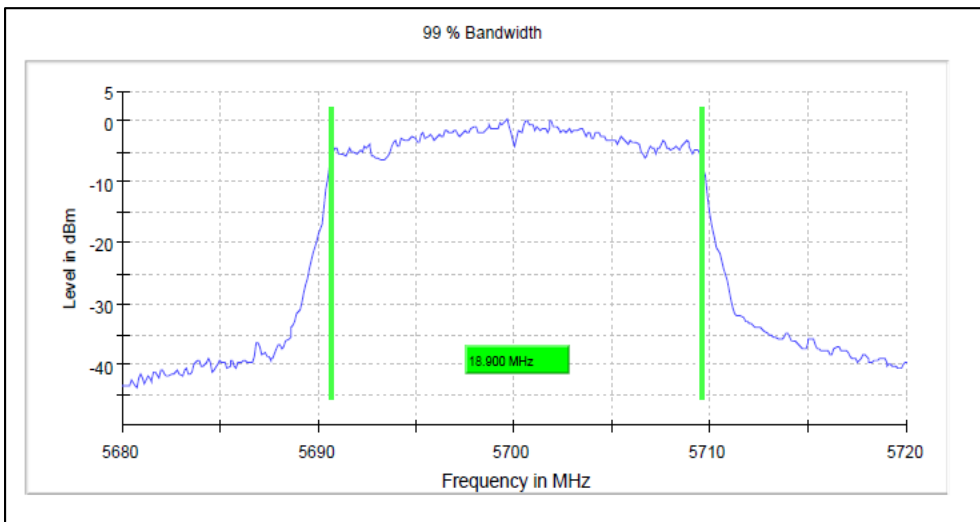

Data Rate MCS0

Channel Frequency 5180MHz

Channel Frequency 5240MHz

Modulation: 802.11ax-HE20: UNII 2a

Channel Frequency 5260MHz

Channel Frequency 5320MHz

Modulation: 802.11aX-HE20: UNII 2c

Channel Frequency 5500MHz