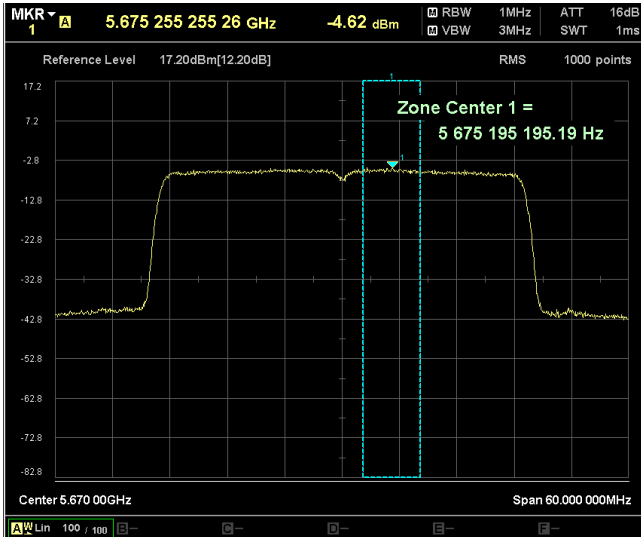

Channel Frequency 5670MHz