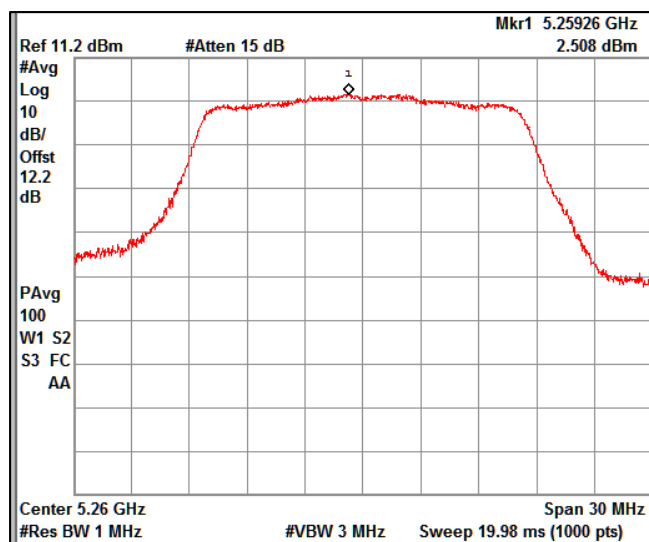

Channel Frequency 5260MHz