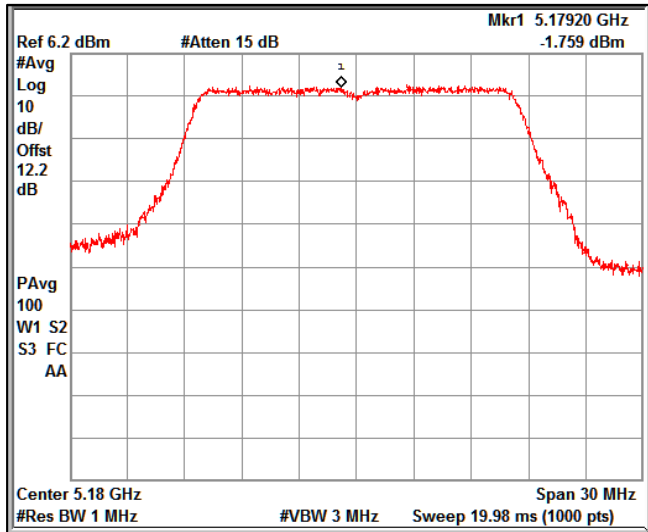

Data Rate : 54Mbps

Channel Frequency 5180MHz