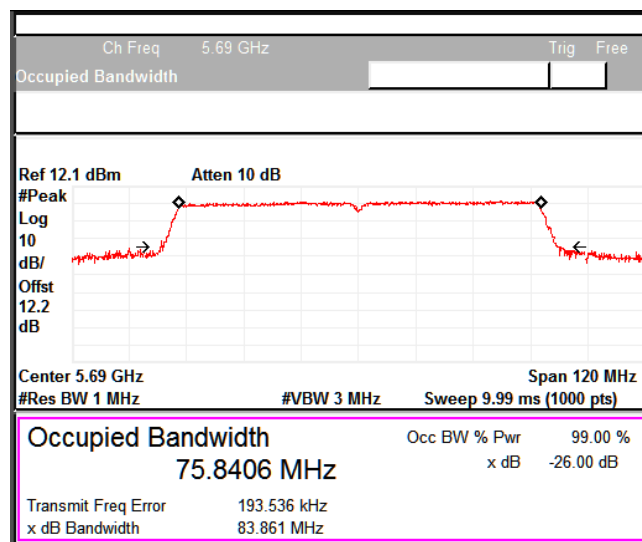

Channel Frequency 5290MHz

Emission Channel Bandwidth 26dB

Channel Frequency 5290MHz

Modulation: 802.11ac-VHT80: UNII 2C

Channel Frequency 5530MHz

Channel Frequency 5690MHz

Emission Channel Bandwidth 26dB

Channel Frequency 5530MHz