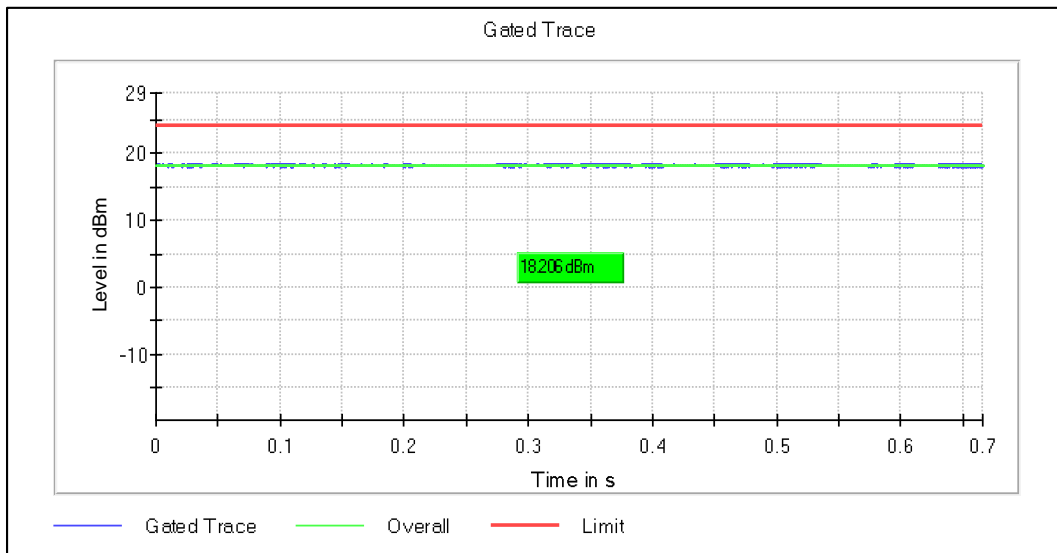

Channel Frequency 5690MHz