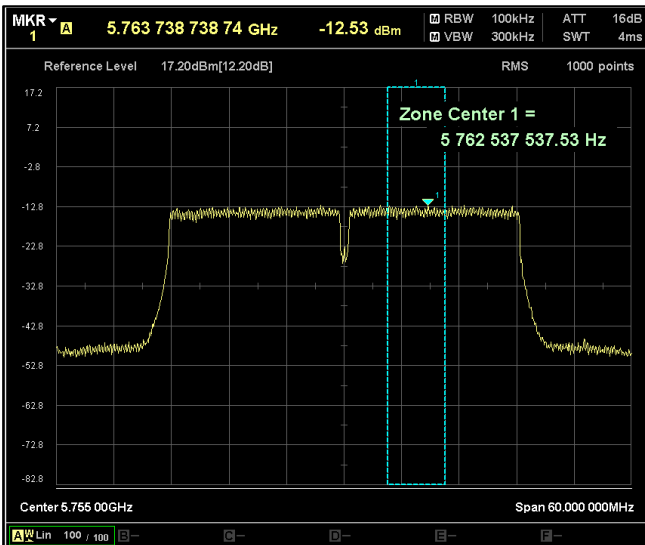

Channel Frequency 5825MHz

Modulation: 802.11 n-mode_HT40

Data Rate : MCS 0

Channel Frequency 5190MHz

Channel Frequency 5230MHz

Channel Frequency 5270MHz

Channel Frequency 5310MHz

Channel Frequency 5510MHz

Channel Frequency 5590MHz

Channel Frequency 5670MHz

Channel Frequency 5710MHz

Channel Frequency 5755MHz

Channel Frequency 5795MHz

Data Rate : MCS 7

Channel Frequency 5190MHz

Channel Frequency 5230MHz