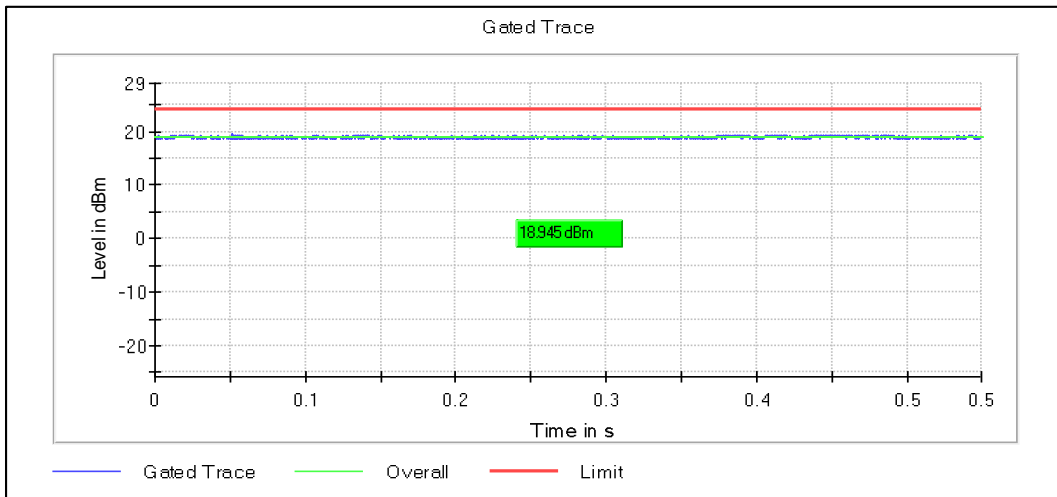

Channel Frequency 5775MHz

2. Maximum Conducted Output Power

Modulation: 802.11a: UNII 1

Data Rate 54Mbps

Channel Frequency 5180MHz

Channel Frequency 5240MHz

Modulation: 802.11a: UNII 2a

Channel Frequency 5260MHz