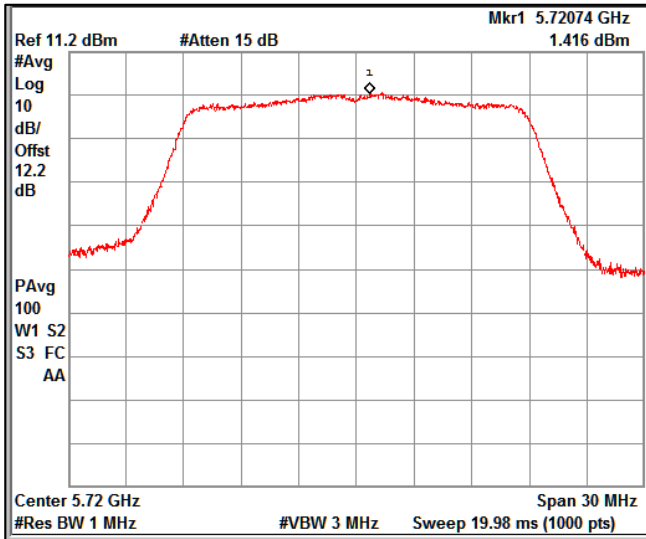

5GHz Test Plots

IN23VER9 001

Channel Frequency 5720MHz