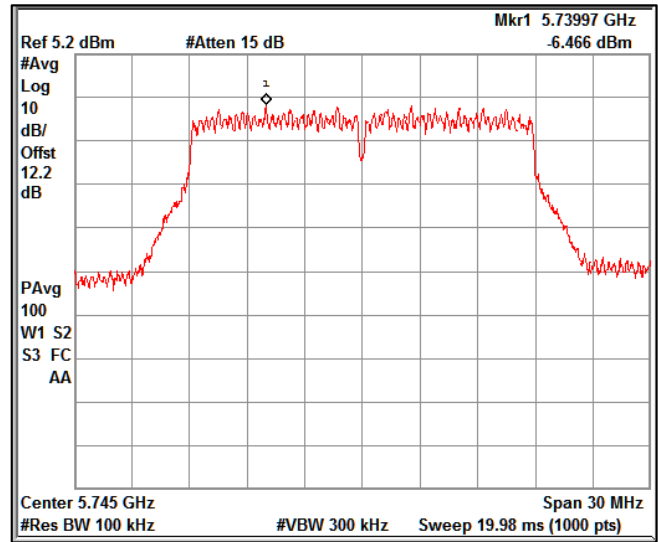

Channel Frequency 5745MHz