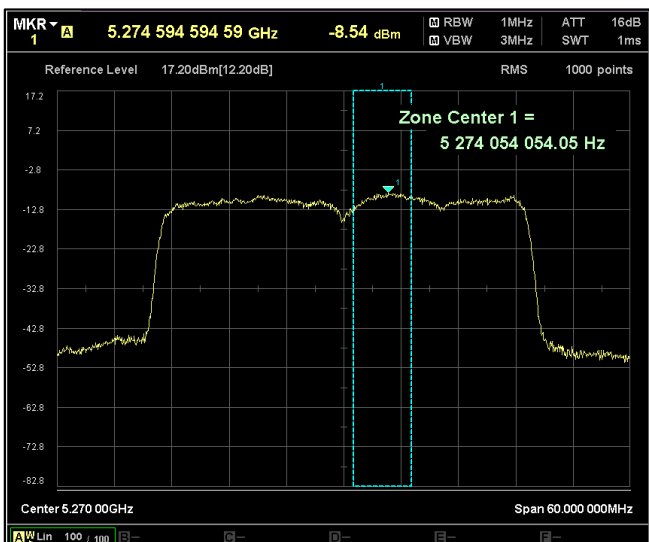

Channel Frequency 5795MHz

Modulation: 802.11 ax-mode_HE40

Data Rate : MCS 0

Channel Frequency 5190MHz

Channel Frequency 5230MHz

Channel Frequency 5270MHz

Channel Frequency 5310MHz

Channel Frequency 5510MHz

Channel Frequency 5590MHz

Channel Frequency 5670MHz

Channel Frequency 5710MHz

Channel Frequency 5755MHz

Channel Frequency 5795MHz

Data Rate : MCS 11

Channel Frequency 5190MHz

Channel Frequency 5230MHz