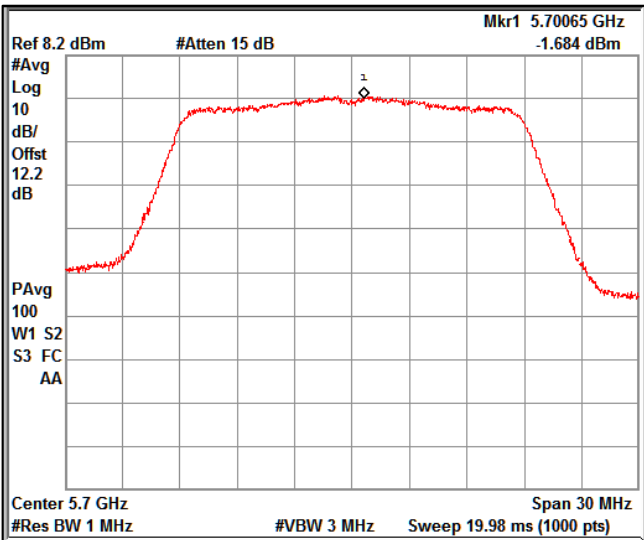

Data Rate : MCS 0

Channel Frequency 5180MHz

Channel Frequency 5240MHz

Channel Frequency 5260MHz

Channel Frequency 5320MHz

Channel Frequency 5500MHz

Channel Frequency 5700MHz

5GHz Test Plots