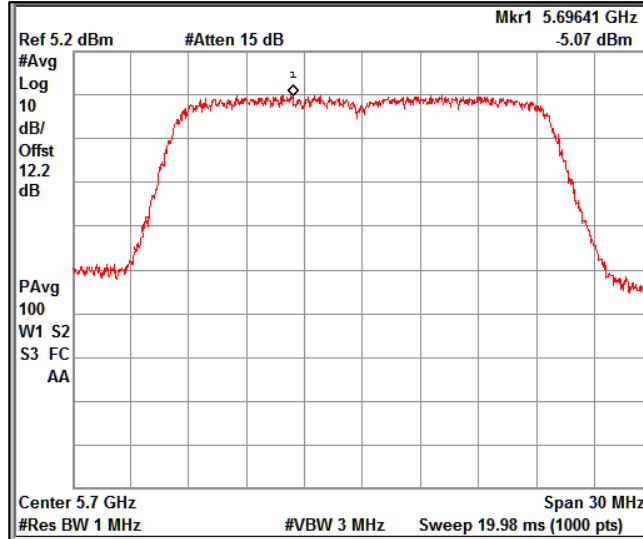

Channel Frequency 5700MHz