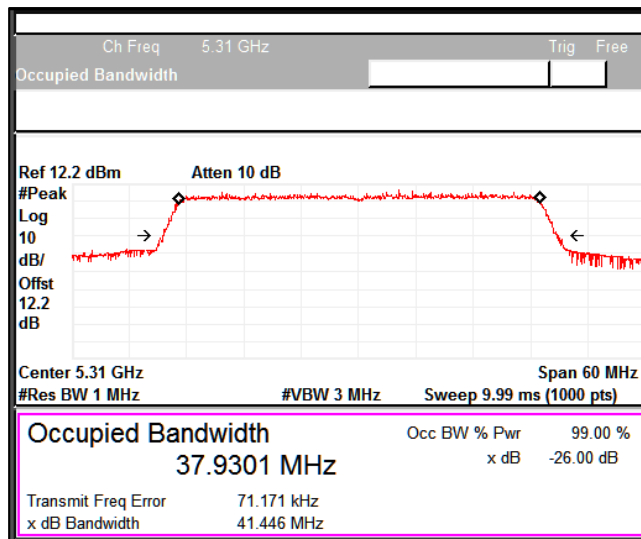

Channel Frequency 5310MHz