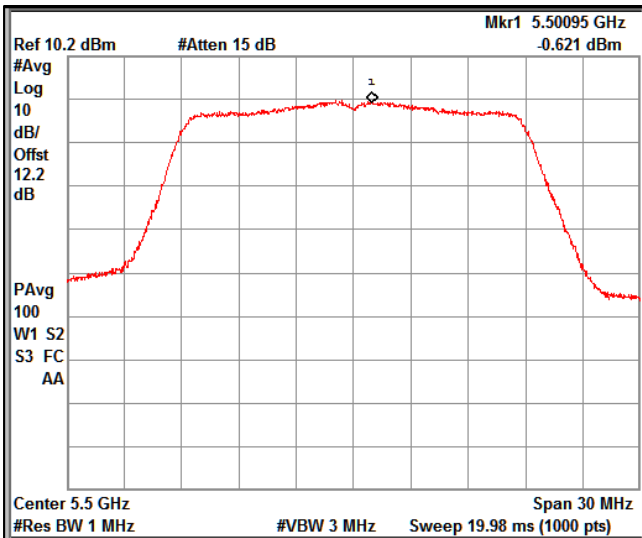

Modulation: 802.11 n-mode_HT20

Data Rate : MCS 0

Channel Frequency 5180MHz

Channel Frequency 5240MHz

Channel Frequency 5240MHz

Channel Frequency 5320MHz

Channel Frequency 5500MHz

Channel Frequency 5700MHz