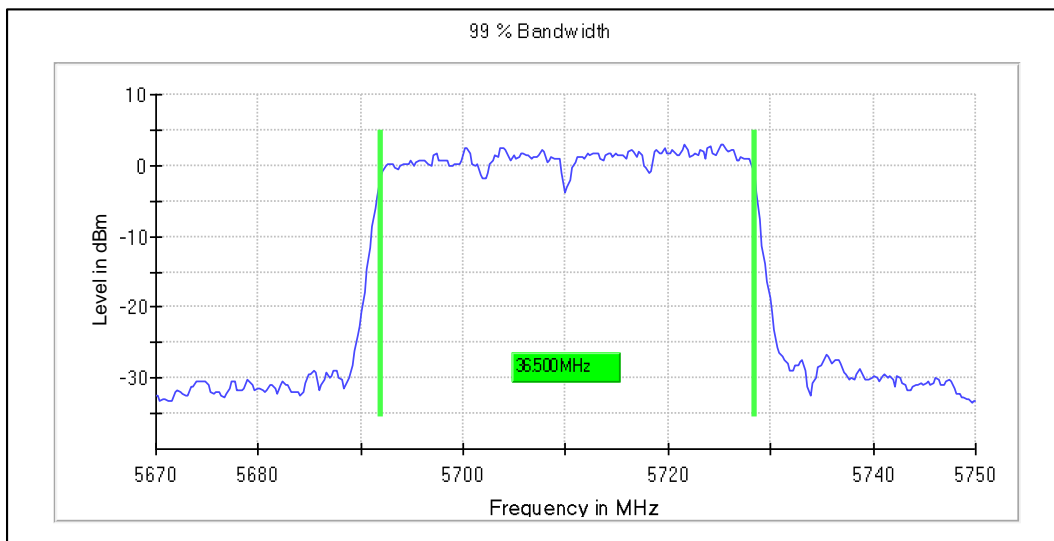

Channel Frequency 5310MHz

Modulation: 802.11ac-VHT40: UNII 2c

Channel Frequency 5510MHz

Channel Frequency 5590MHz

Channel Frequency 5670MHz

Channel Frequency 5710MHz

Emission Channel Bandwidth 26dB

Channel Frequency 5510MHz