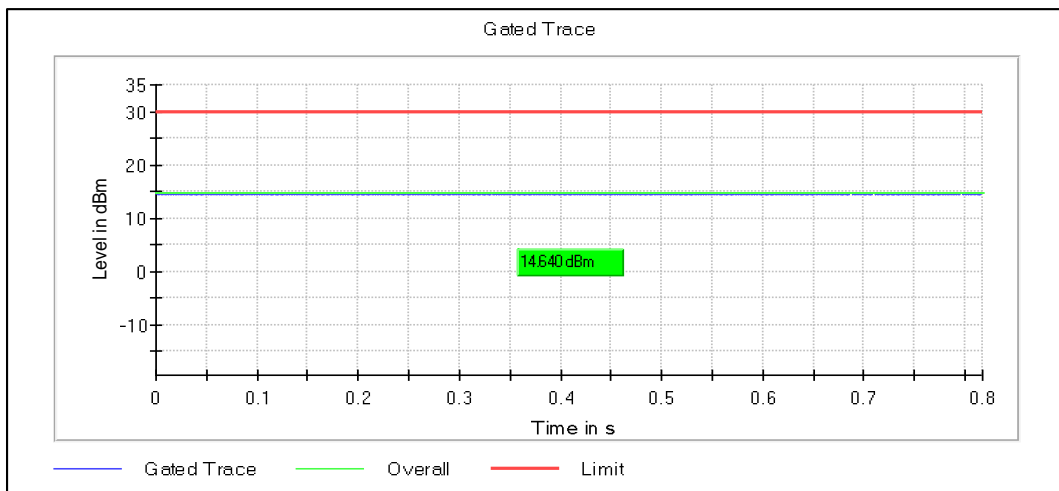

Channel Frequency 5510MHz

Channel Frequency 5590MHz

Channel Frequency 5670MHz

Channel Frequency 5710MHz

Modulation: 802.11n-HT40: UNII 3

Channel Frequency 5755MHz

Channel Frequency 5795MHz

Modulation: 802.11ac-VHT40: UNII 1