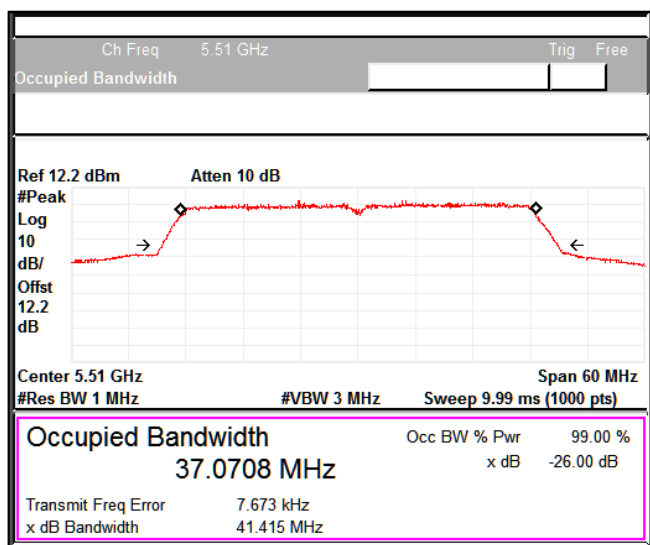

Channel Frequency 5310MHz

Modulation: 802.11ac-VHT40: UNII 2c

Channel Frequency 5510MHz

Channel Frequency 5590MHz

Channel Frequency 5670MHz

Channel Frequency 5710MHz

Emission Channel Bandwidth 26dB

Channel Frequency 5510MHz