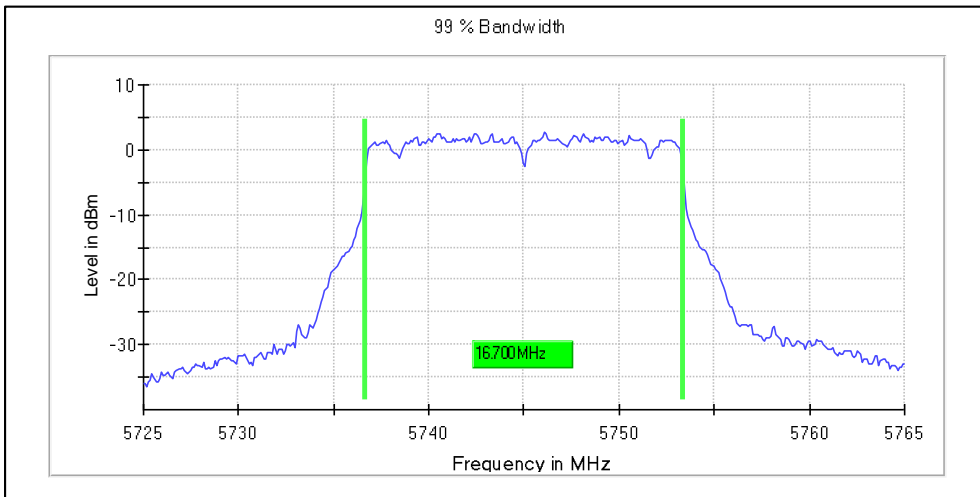

Channel Frequency 5320MHz

Modulation: 802.11a : UNII 2c

Channel Frequency 5500MHz

Chanel Frequency 5700MHz

Channel Frequency 5720MHz

Modulation: 802.11a : UNII 3

Channel Frequency 5745MHz

Channel Frequency 5745MHz