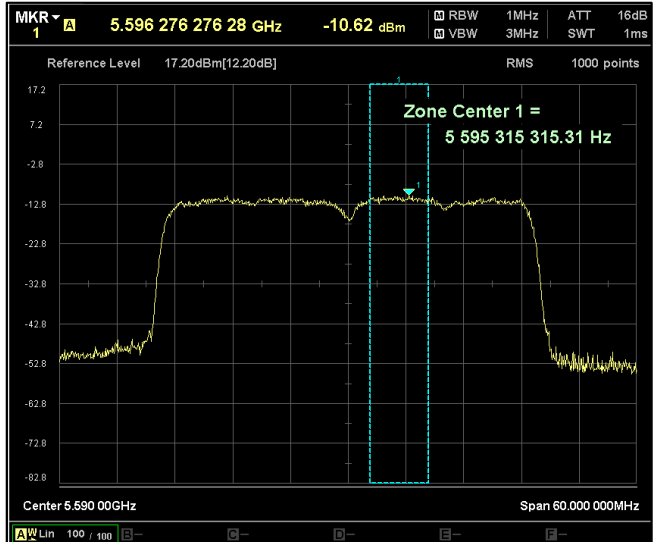

Channel Frequency 5590MHz