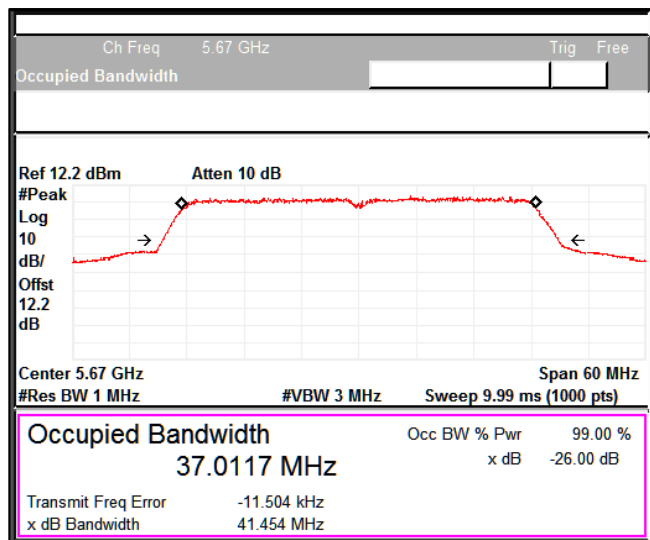

Channel Frequency 5670MHz