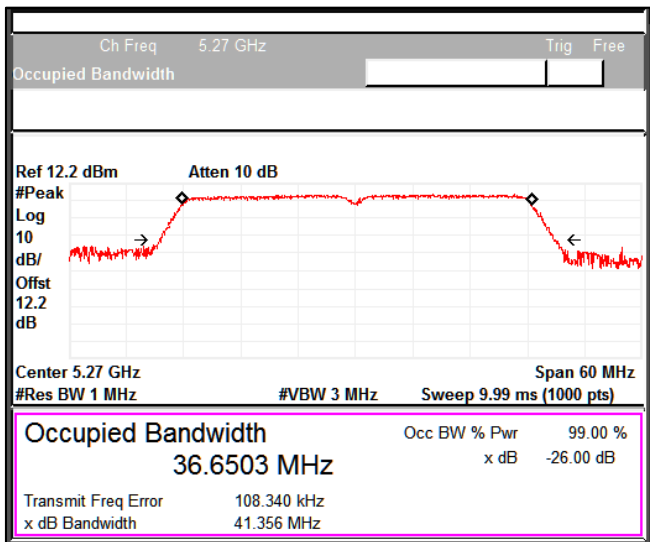

Modulation: 802.11n-HT40MHz: UNII 2a

Channel Frequency 5270MHz

Channel Frequency 5310MHz

Emission Channel Bandwidth 26dB

Channel Frequency 5270MHz

Channel Frequency 5310MHz

Modulation: 802.11n-HT40MHz: UNII 2c