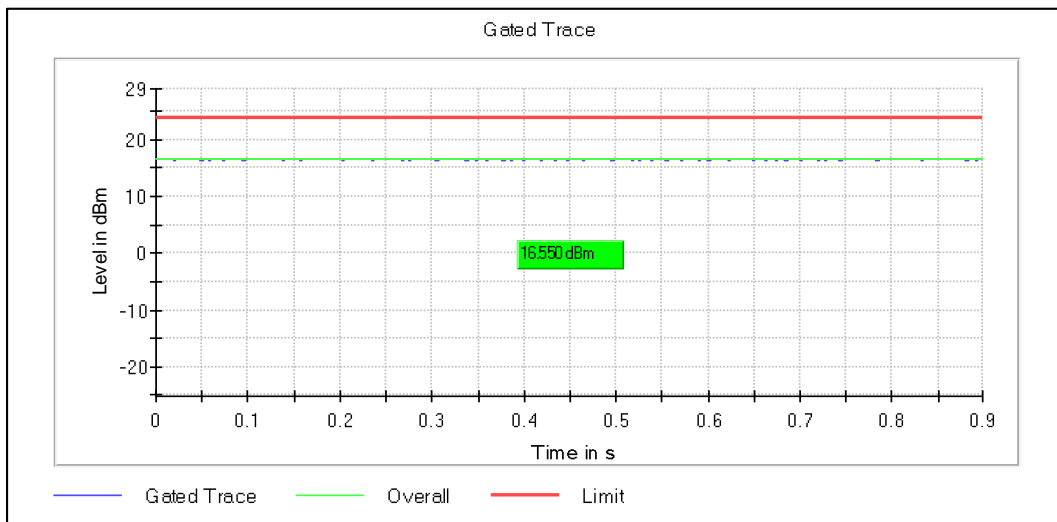

Channel Frequency 5240MHz