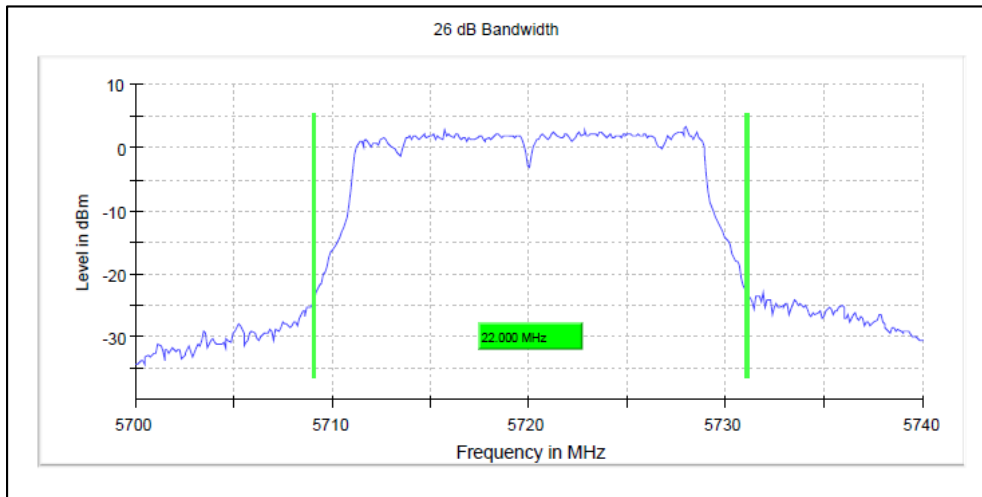

Modulation: 802.11n- HT20: UNII 1

Channel Frequency 5180MHz

Channel Frequency 5240MHz

Channel Frequency 5260MHz

Channel Frequency 5320 MHz

Channel Frequency 5500MHz

Channel Frequency 5700MHz

Channel Frequency 5720MHz

Emission Channel Bandwidth 6dB

Channel Frequency 5745MHz

Channel Frequency 5825MHz

Modulation: 802.11ac-VHT20: UNII 1

Occupied Channel Bandwidth 99%

Data Rate MCS0

Channel Frequency 5180MHz

Channel Frequency 5240MHz