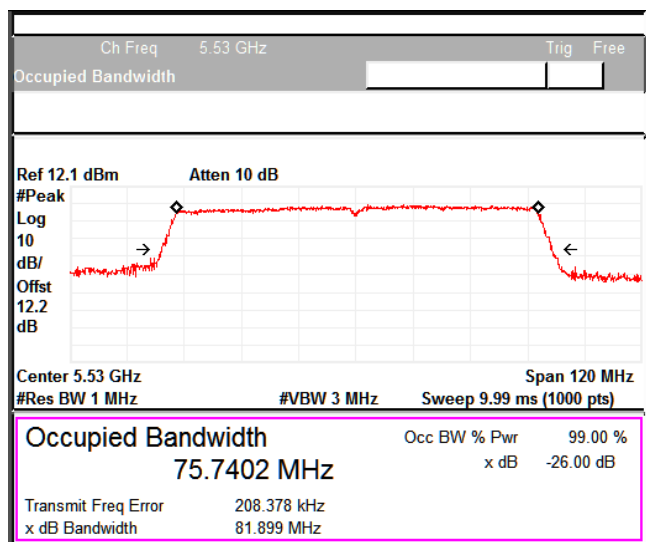

Channel Frequency 5290MHz

Emission Channel Bandwidth 26dB

Channel Frequency 5290MHz

Modulation: 802.11ac-VHT80: UNII 2C

Channel Frequency 5530MHz

Channel Frequency 5690MHz

Emission Channel Bandwidth 26dB

Channel Frequency 5530MHz