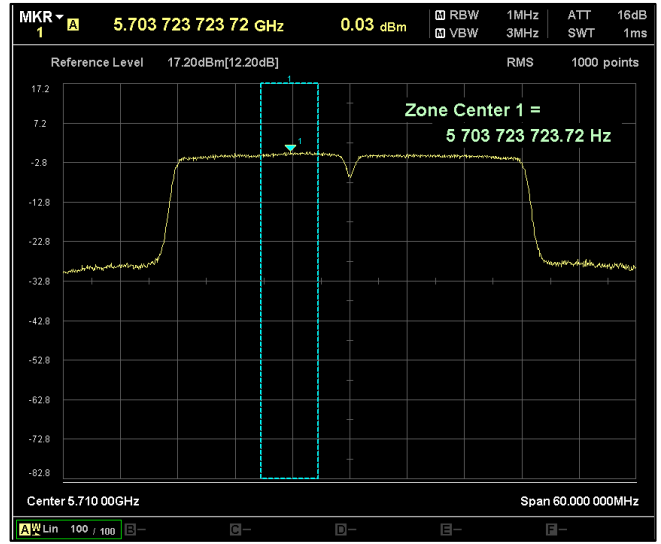

Channel Frequency 5825MHz

Modulation: 802.11 n-mode_HT40

Data Rate : MCS 0

Channel Frequency 5190MHz

Channel Frequency 5230MHz

Channel Frequency 5270MHz

Channel Frequency 5310MHz

Channel Frequency 5510MHz

Channel Frequency 5590MHz

Channel Frequency 5670MHz

Channel Frequency 5710MHz

Channel Frequency 5755MHz

Channel Frequency 5795MHz

Data Rate : MCS 7

Channel Frequency 5190MHz

Channel Frequency 5230MHz