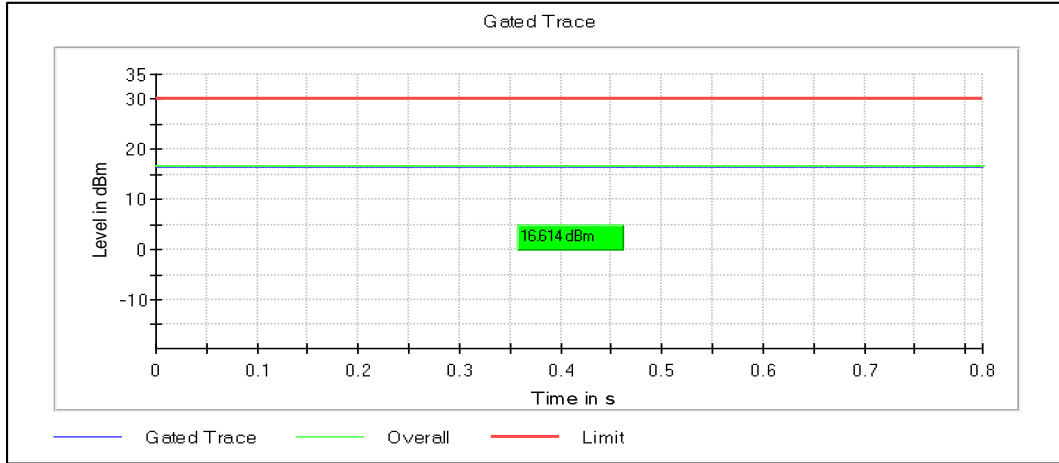

Channel Frequency 5510MHz

Channel Frequency 5590MHz

Channel Frequency 5670MHz

Channel Frequency 5710MHz

Modulation: 802.11n-HT40: UNII 3

Channel Frequency 5755MHz

Channel Frequency 5795MHz

Modulation: 802.11ac-VHT40: UNII 1