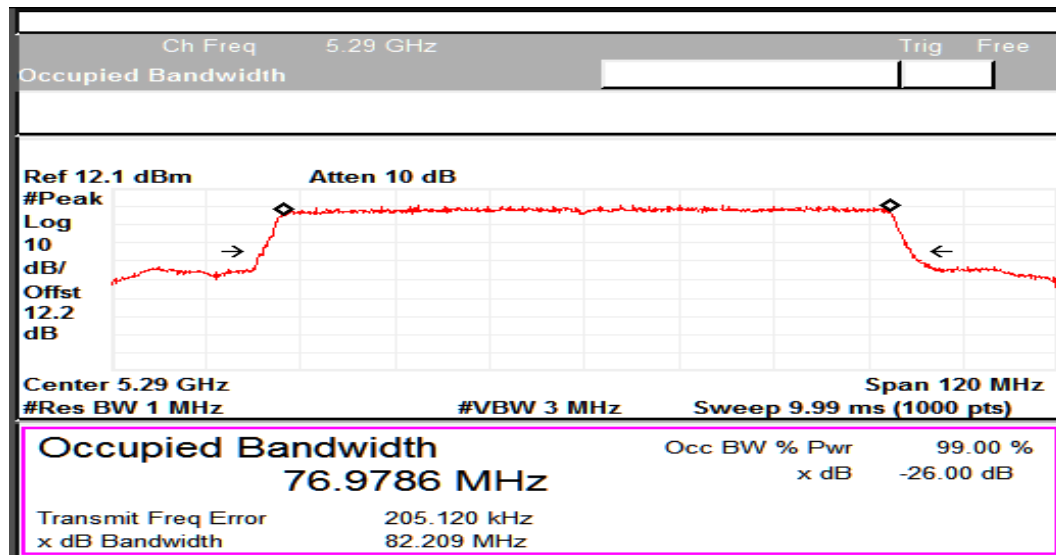

Emission Channel Bandwidth 26dB

Channel Frequency 5210MHz

Modulation: 802.11ax-HE80: UNII 2a

Channel Frequency 5290MHz

Emission Channel Bandwidth 26dB

Channel Frequency 5290MHz

Modulation: 802.11ax-HE80: UNII 2C