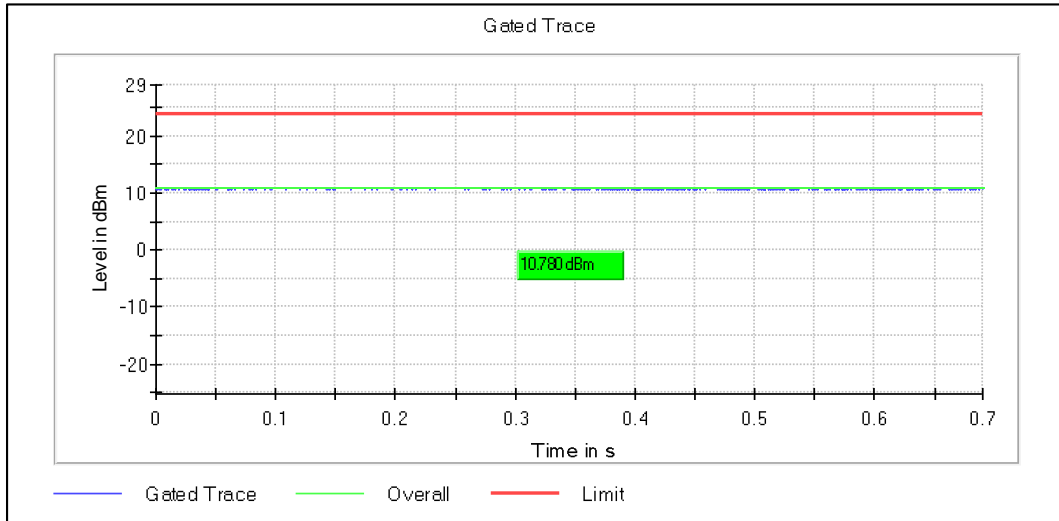

Channel Frequency 5670MHz

Channel Frequency 5710MHz

Modulation: 802.11ax-HE40: UNII 3

Channel Frequency 5755MHz

Channel Frequency 5795MHz

5GHz Test Plots

IN23VER9 001

Modulation: 802.11ac-VHT80:
Data Rate: MCS 0