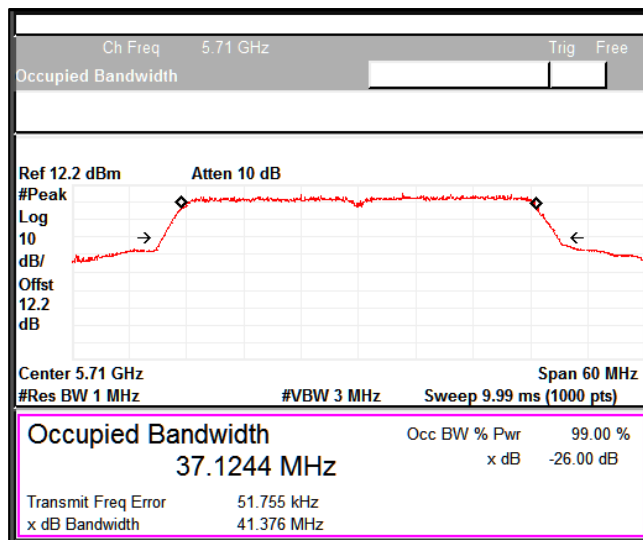

Channel Frequency 5710MHz