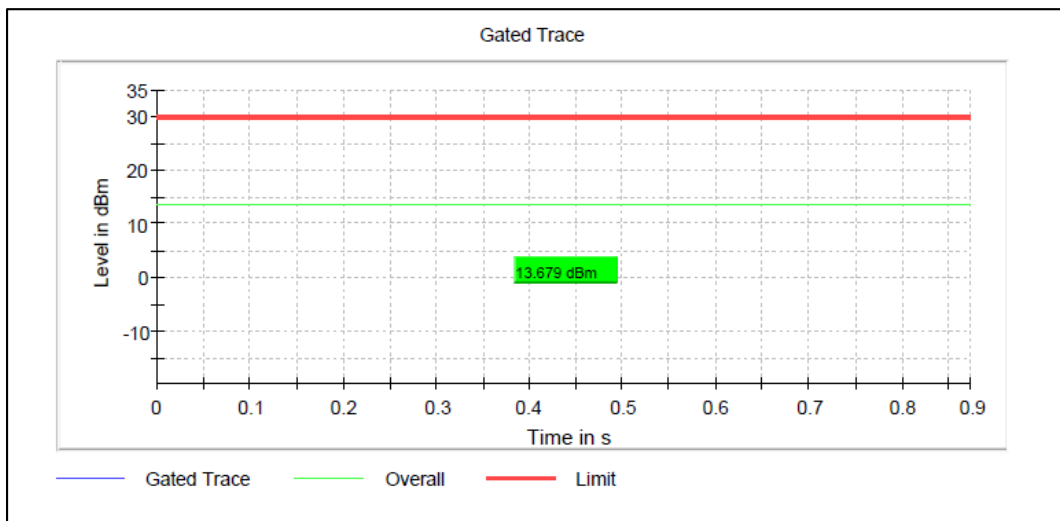

Modulation: 802.11ax-HE20: UNII 2a

Channel Frequency 5260MHz

Modulation: 802.11ax-HE20: UNII 2c

Channel Frequency 5720MHz

Modulation: 802.11ax-HE20: UNII 3

Channel Frequency 5745MHz

Channel Frequency 5825MHz