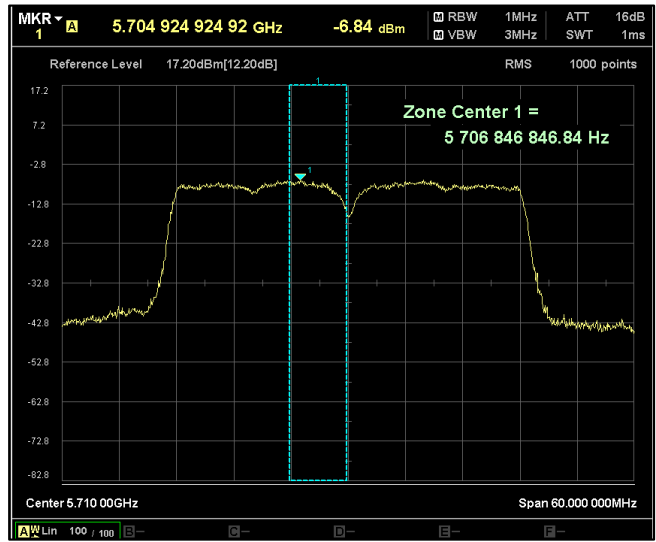

Channel Frequency 5230MHz

Channel Frequency 5270MHz

Channel Frequency 5310MHz

Channel Frequency 5510MHz

Channel Frequency 5590MHz

Channel Frequency 5670MHz

Channel Frequency 5710MHz

Channel Frequency 5755MHz

Channel Frequency 5795MHz

Modulation: 802.11 ax-mode_HE40

Data Rate : MCS 0

Channel Frequency 5190MHz

Channel Frequency 5230MHz

Channel Frequency 5270MHz

Channel Frequency 5310MHz

Channel Frequency 5510MHz