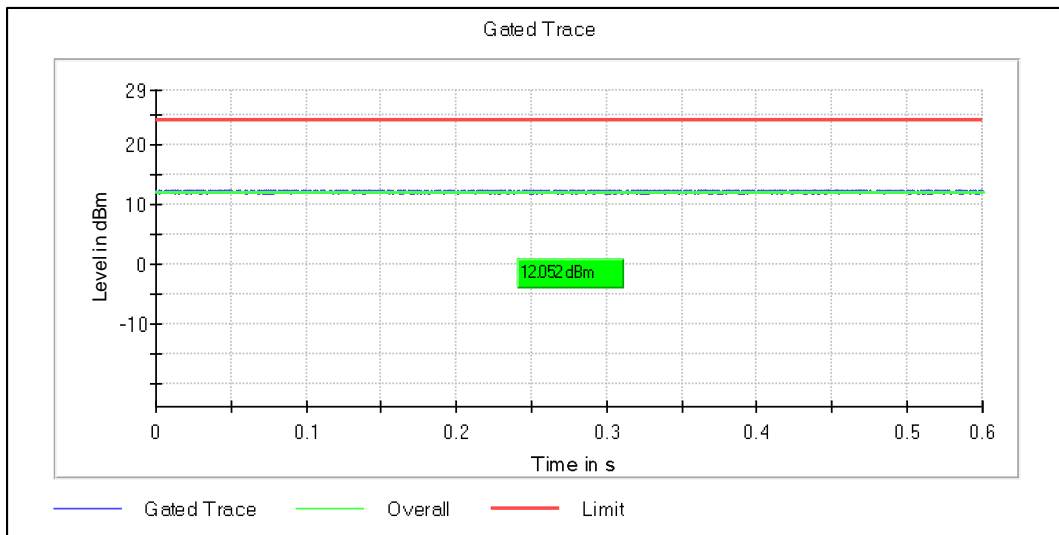

Channel Frequency 5500MHz