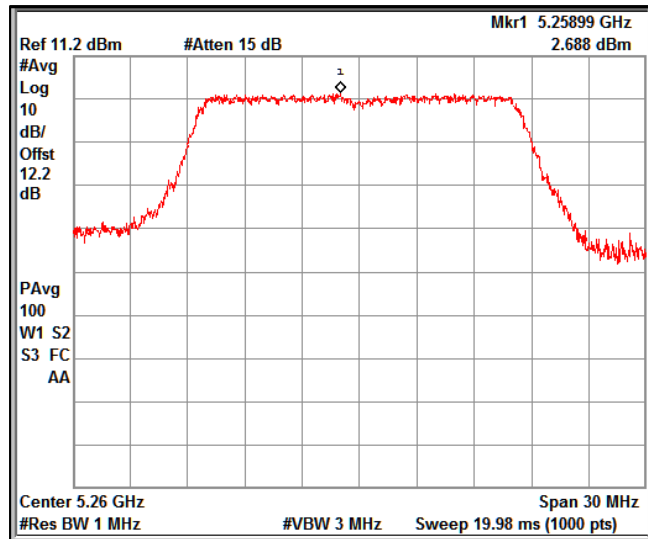

Channel Frequency 5745MHz

Channel Frequency 5825MHz

Data Rate : 54Mbps

Channel Frequency 5180MHz

Channel Frequency 5240MHz

Channel Frequency 5260MHz

Channel Frequency 5320MHz

Channel Frequency 5500MHz