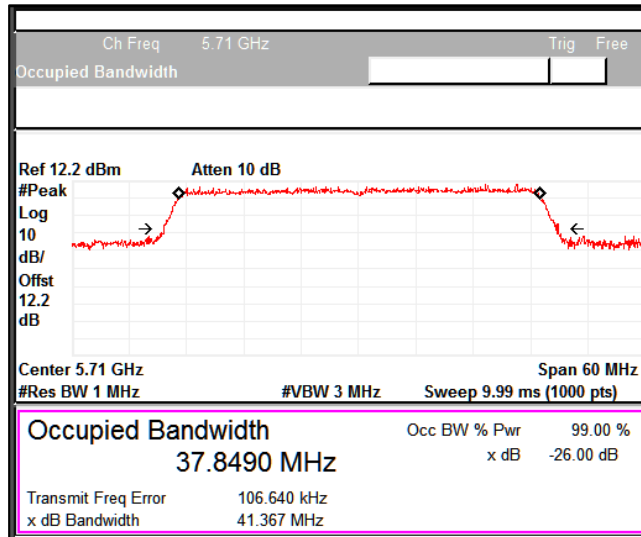

Emission Channel Bandwidth 26dB

Channel Frequency 5510MHz

Channel Frequency 5590MHz

Channel Frequency 5670MHz

Channel Frequency 5710MHz

Modulation: 802.11ax-HE40: UNII 3

Channel Frequency 5755MHz

Channel Frequency 5795MHz