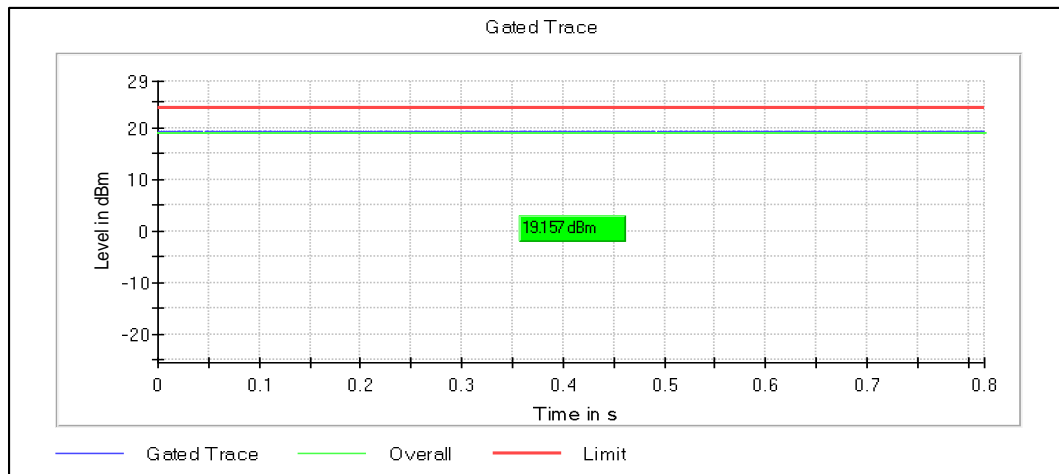

Modulation: 802.11n-HT40: UNII 1

Data Rate : MCS0

Channel Frequency 5190MHz

Channel Frequency 5230MHz

Modulation: 802.11n-HT40: UNII 2a

Channel Frequency 5270MHz

Channel Frequency 5310MHz

Modulation: 802.11n-HT40: UNII 2c