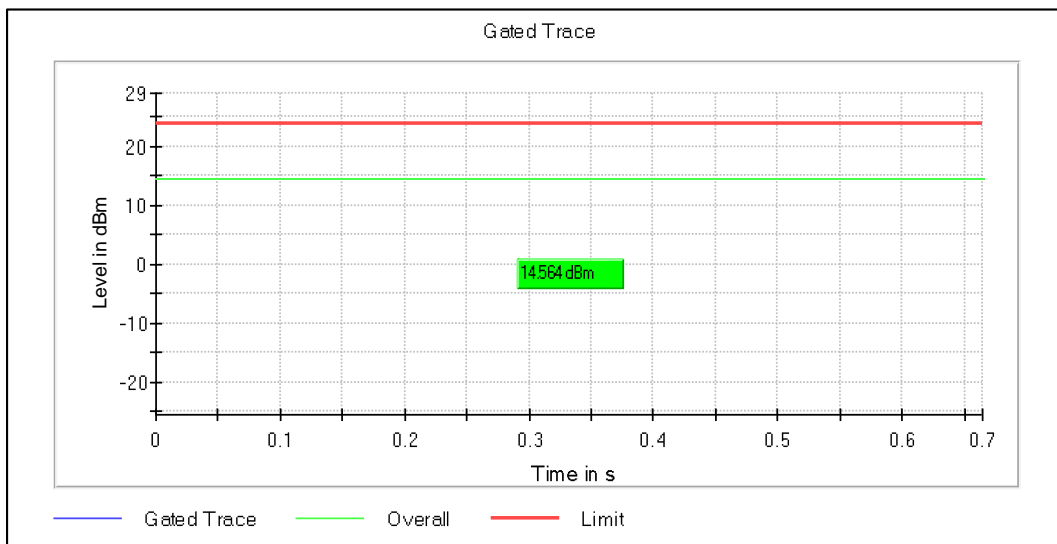

Channel Frequency 5210MHz

Channel Frequency 5290MHz

Channel Frequency 5530MHz

Channel Frequency 5690MHz

Channel Frequency 5775MHz

Modulation: 802.11ax-HE80:

Data Rate: MCS 0

Channel Frequency 5210MHz