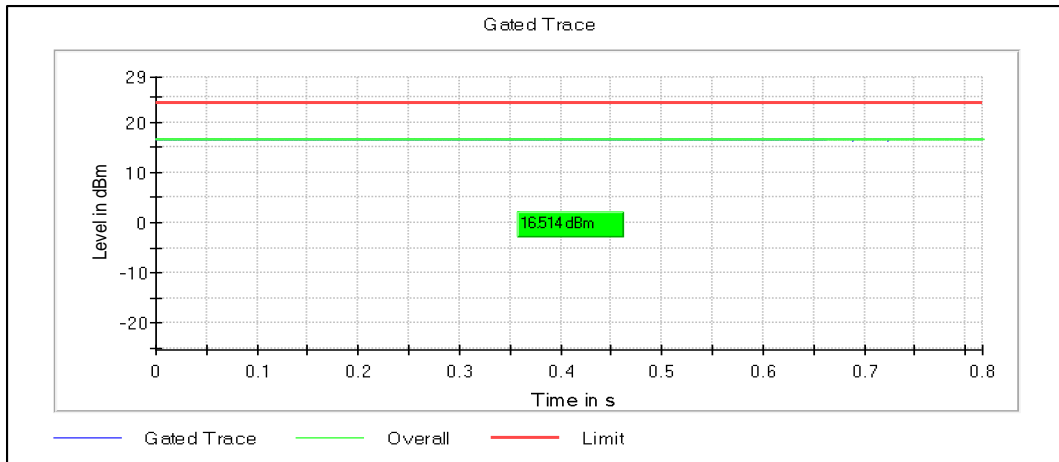

Channel Frequency 5230MHz