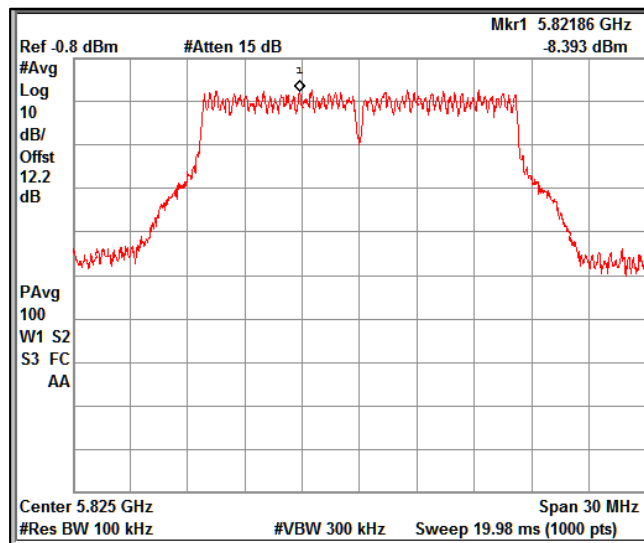

Channel Frequency 5700MHz

5GHz Test Plots

IN23VER9 001

Channel Frequency 5720MHz

Channel Frequency 5745MHz

Channel Frequency 5825MHz

5GHz Test Plots

IN23VER9 001