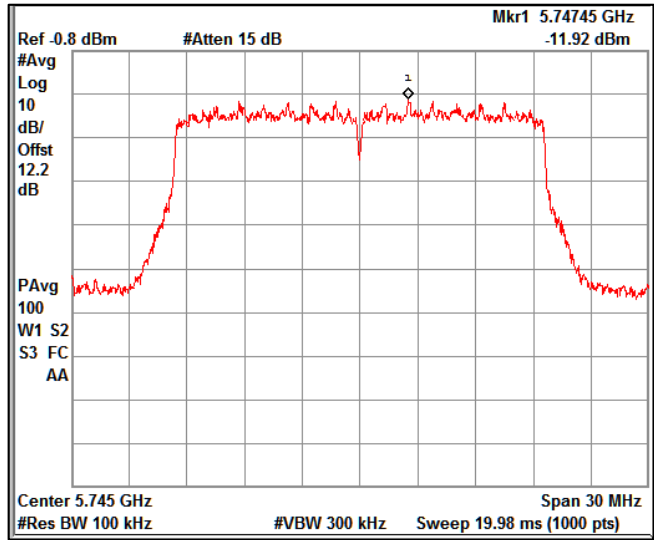

Channel Frequency 5260MHz

Channel Frequency 5320MHz

Channel Frequency 5500MHz

Channel Frequency 5700MHz

5GHz Test Plots

IN23VER9 001

Channel Frequency 5720MHz

Channel Frequency 5745MHz