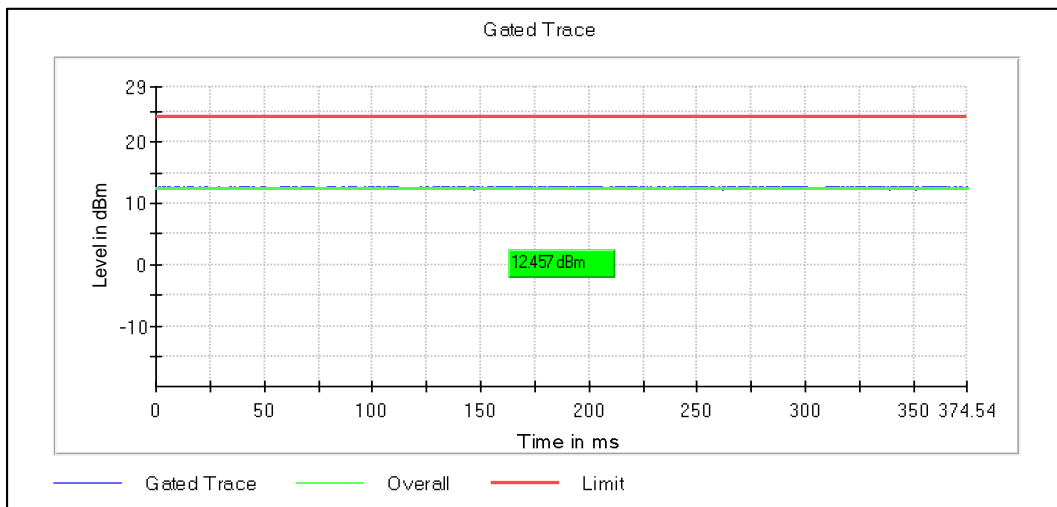

Channel Frequency 5710MHz