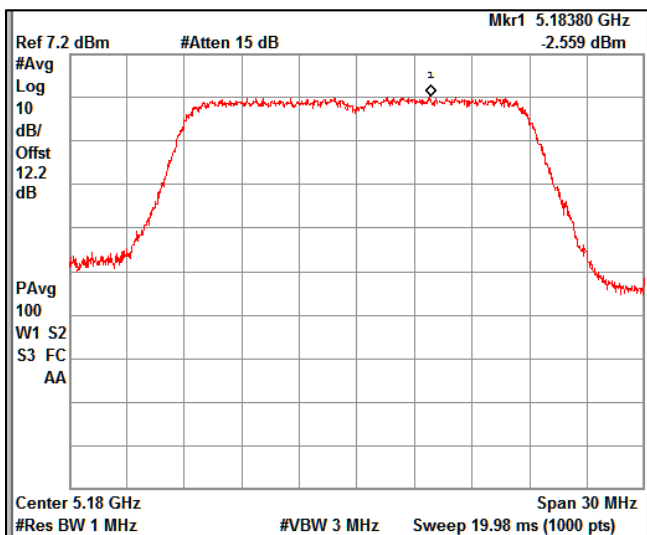

IN23VER9 001

Channel Frequency 5720MHz

Channel Frequency 5745MHz

Channel Frequency 5825MHz

Data Rate : MCS 8

Channel Frequency 5180MHz

Channel Frequency 5240MHz

Channel Frequency 5260MHz