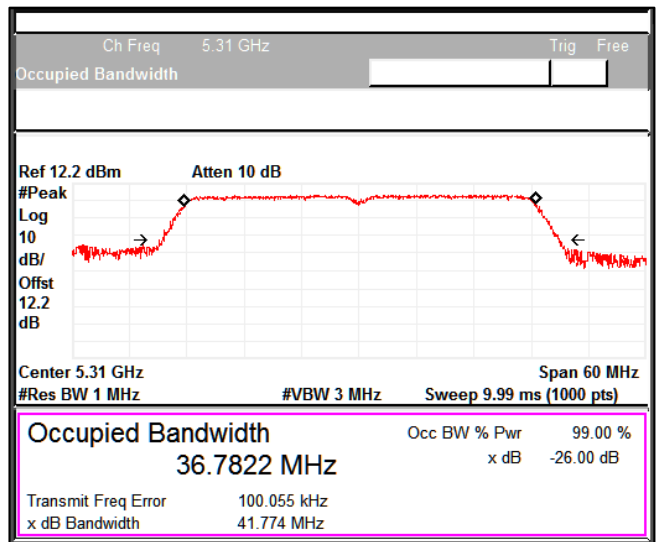

Modulation: 802.11n-HT40MHz: UNII 2a

Channel Frequency 5270MHz

Channel Frequency 5310MHz

Emission Channel Bandwidth 26dB

Channel Frequency 5270MHz

Channel Frequency 5310MHz

Modulation: 802.11n-HT40MHz: UNII 2c