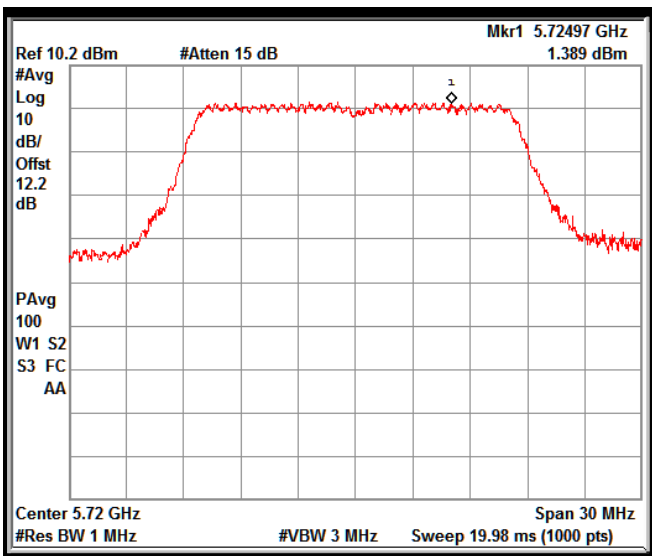

5GHz Test Plots

IN23VER9 001

Channel Frequency 5720MHz