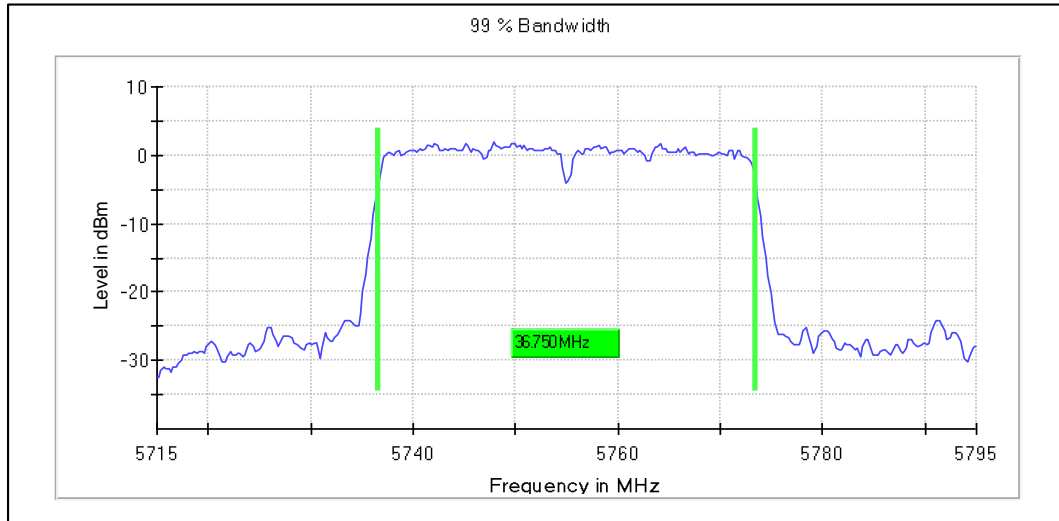

Modulation: 802.11n-HT40MHz: UNII 3