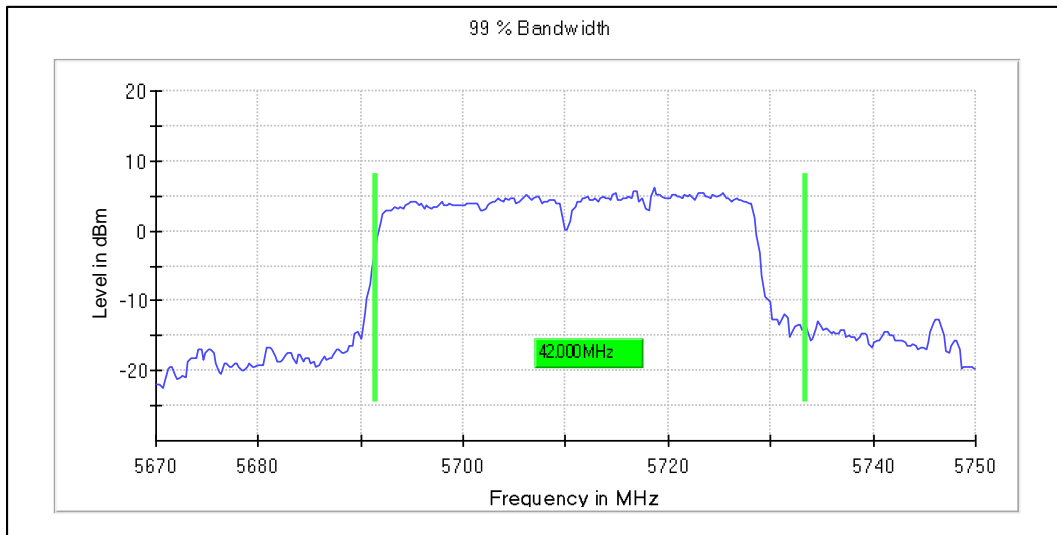

Channel Frequency 5710MHz