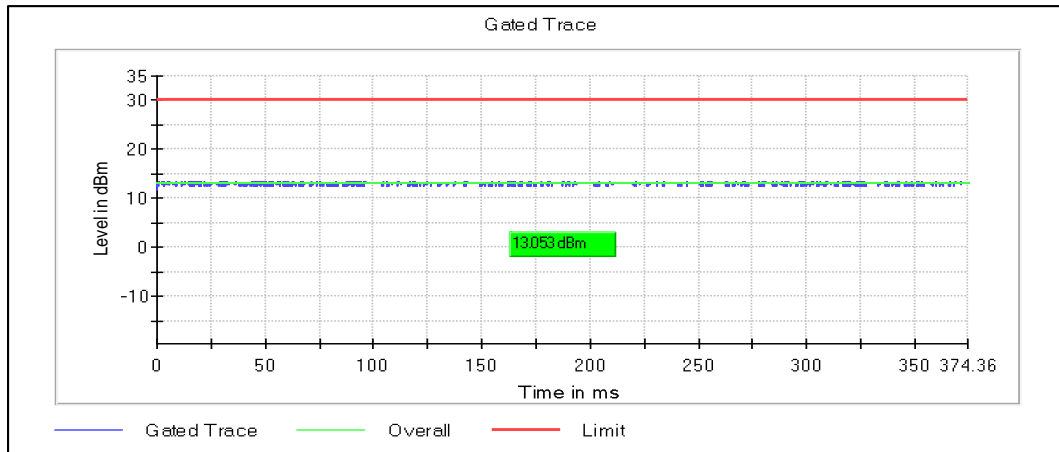

Channel Frequency 5590MHz

Channel Frequency 5670MHz

Channel Frequency 5710MHz

Modulation: 802.11ac-VHT40: UNII 3

Channel Frequency 5755MHz

Channel Frequency 5795MHz

Modulation: 802.11ax-HE40: UNII 1

Data Rate : MCS0