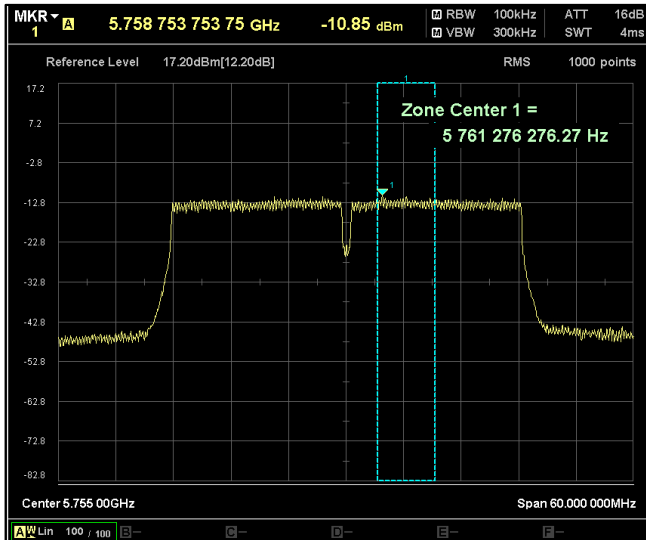

Channel Frequency 5510MHz

Channel Frequency 5590MHz

Channel Frequency 5670MHz

Channel Frequency 5710MHz

Channel Frequency 5755MHz

Channel Frequency 5795MHz

Data Rate : MCS 9

Channel Frequency 5190MHz