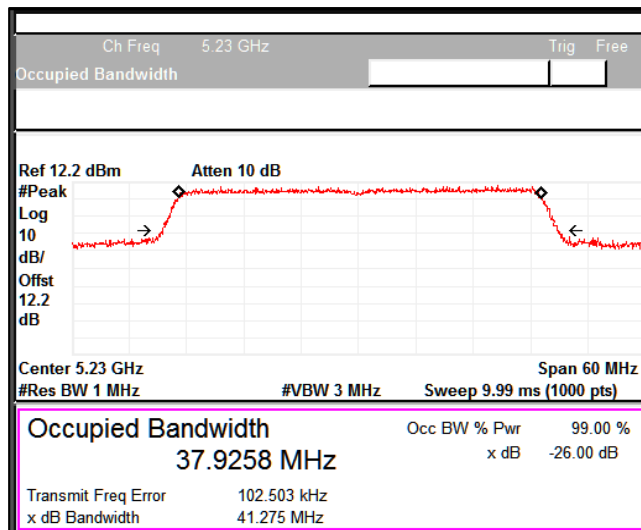

Channel Frequency 5190MHz

Channel Frequency 5230MHz

Emission Channel Bandwidth 26dB

Channel Frequency 5190MHz

Channel Frequency 5230MHz

Modulation: 802.11ax-HE40: UNII 2a

Channel Frequency 5270MHz

Channel Frequency 5310MHz