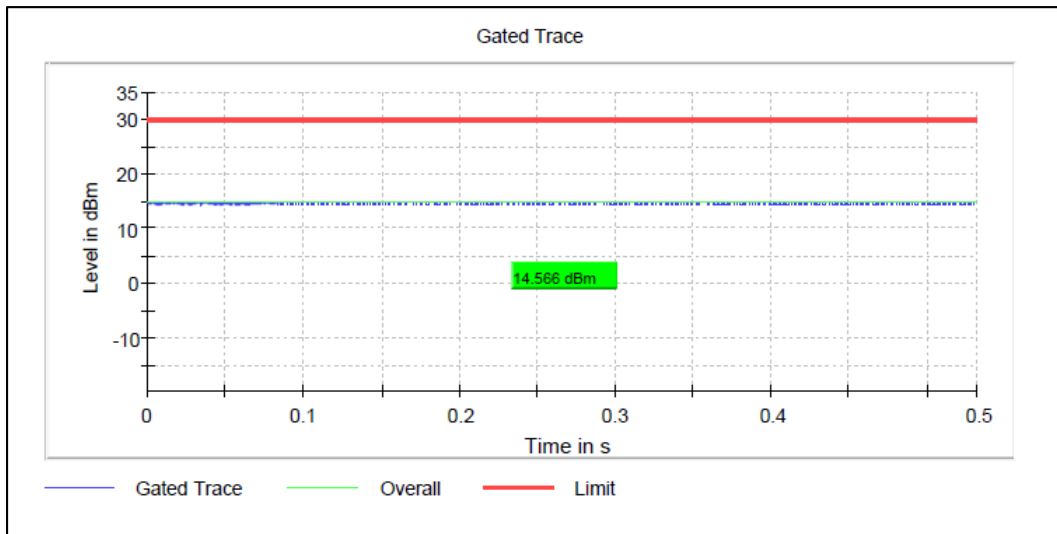

Channel Frequency 5500MHz

Channel Frequency 5700MHz

Channel Frequency 5720MHz

Modulation: 802.11n-HT20: UNII 3

Channel Frequency 5745MHz

Channel Frequency 5825MHz

Modulation: 802.11ac-VHT20: UNII 1

Data Rate : MCS0