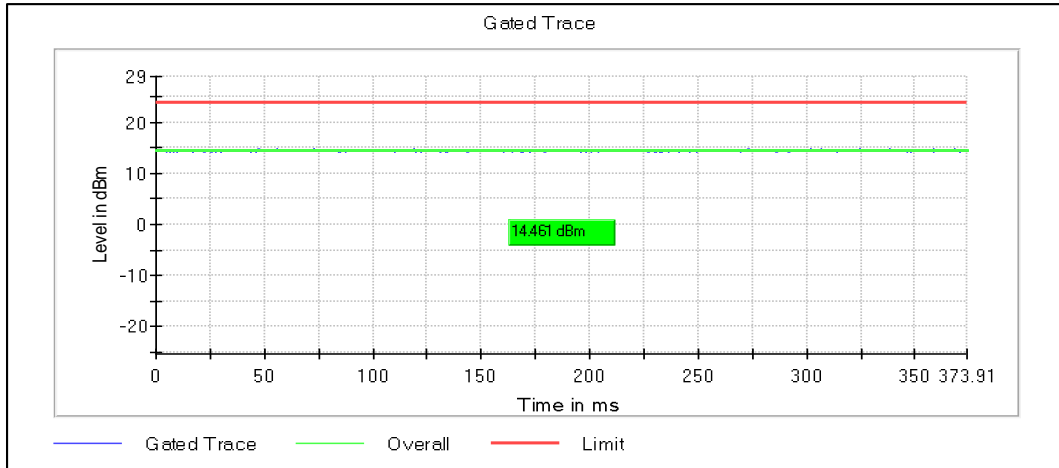

Data Rate : MCS9

Channel Frequency 5190MHz

Channel Frequency 5230MHz

Modulation: 802.11ac-VHT40: UNII 2a

Channel Frequency 5270MHz

Channel Frequency 5310MHz

Modulation: 802.11ac-VHT40: UNII 2c

Channel Frequency 5510MHz