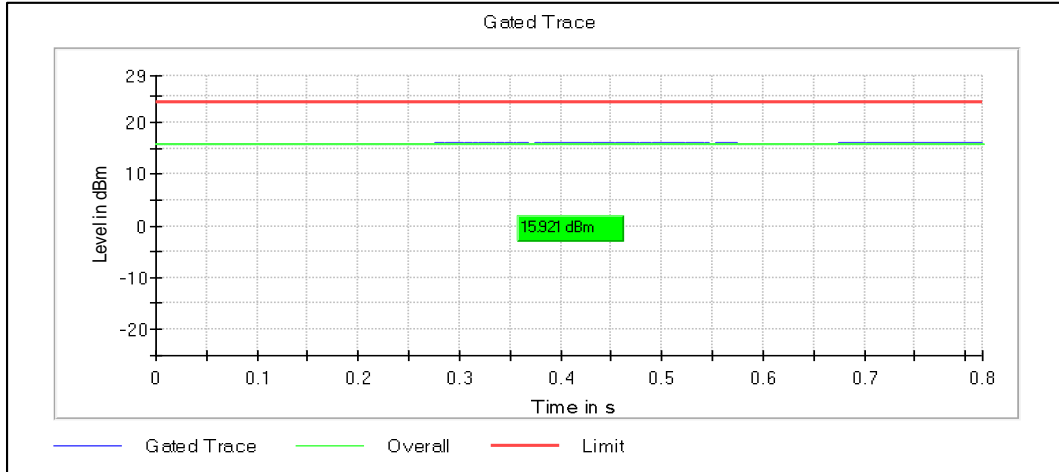

Modulation: 802.11n-HT40: UNII 1

Data Rate : MCS0

Channel Frequency 5190MHz

Channel Frequency 5230MHz

Modulation: 802.11n-HT40: UNII 2a

Channel Frequency 5270MHz

Channel Frequency 5310MHz

Modulation: 802.11n-HT40: UNII 2c