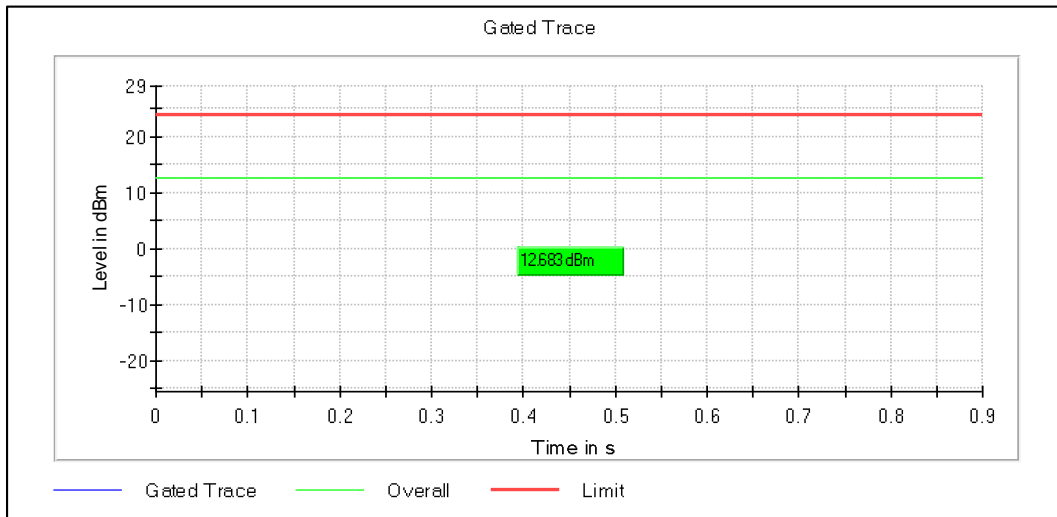

Channel Frequency 5500MHz

Channel Frequency 5700MHz

Channel Frequency 5720MHz

Modulation: 802.11n-HT20: UNII 3

Channel Frequency 5745MHz

Channel Frequency 5825MHz

Modulation: 802.11ac-VHT20: UNII 1

Data Rate : MCS0