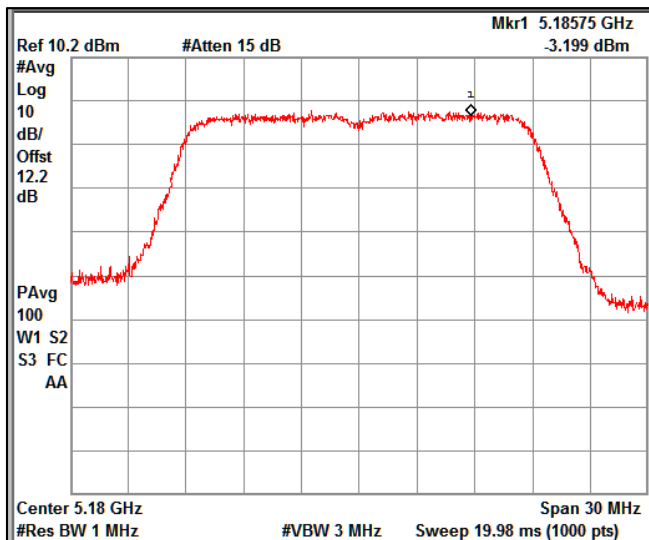

Channel Frequency 5720MHz

Channel Frequency 5745MHz

Channel Frequency 5825MHz

Data Rate : MCS 7

Channel Frequency 5180MHz

Channel Frequency 5240MHz

Channel Frequency 5240MHz

Channel Frequency 5320MHz