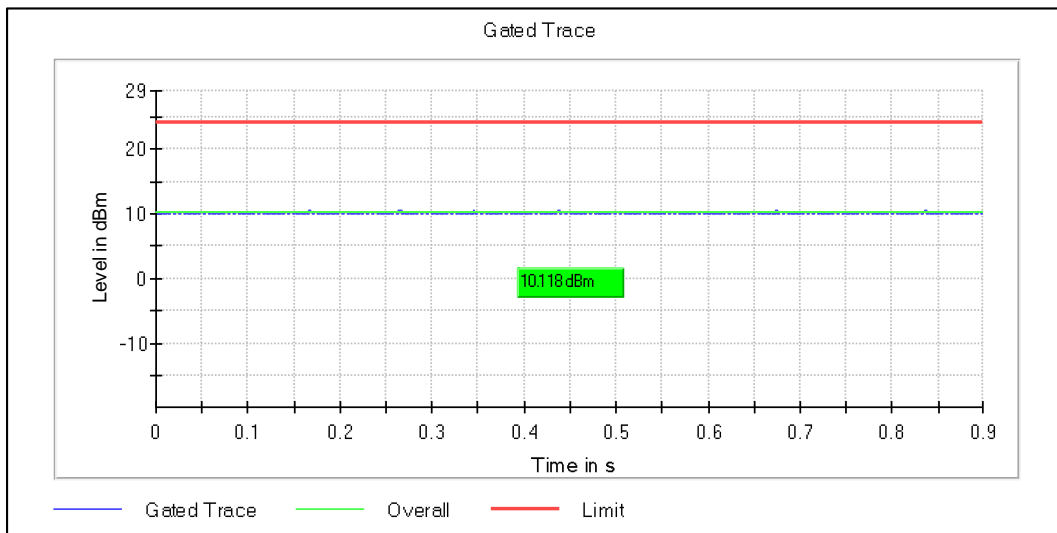

Channel Frequency 5180MHz

Channel Frequency 5240MHz

Modulation: 802.11ac-VHT20: UNII 2a

Channel Frequency 5260MHz

Channel Frequency 5320MHz

Modulation: 802.11ac-VHT20: UNII 2c

Channel Frequency 5500MHz

Channel Frequency 5700MHz