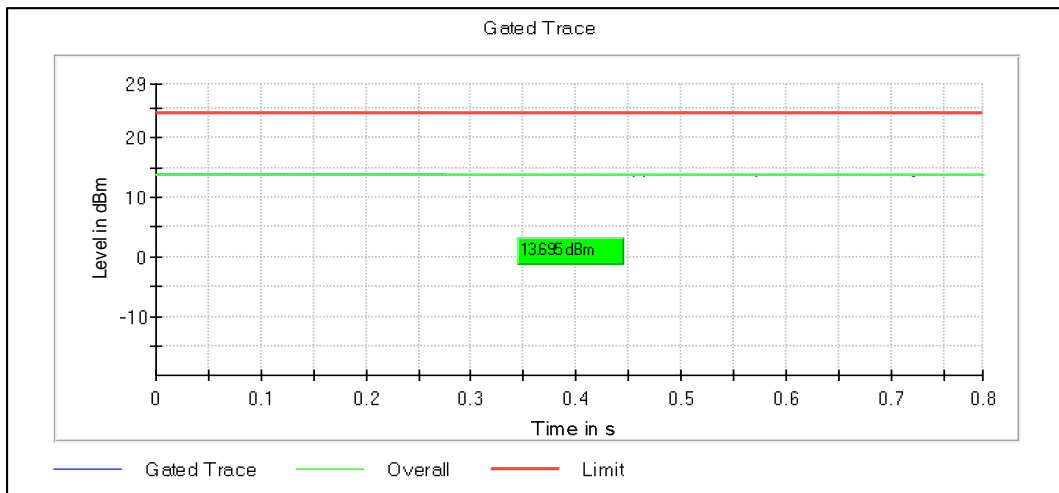

Channel Frequency 5190MHz

Channel Frequency 5230MHz

Modulation: 802.11ax-HE40: UNII 2a

Channel Frequency 5270MHz

Channel Frequency 5310MHz

Modulation: 802.11ax-HE40: UNII 2c

Channel Frequency 5510MHz

Channel Frequency 5590MHz