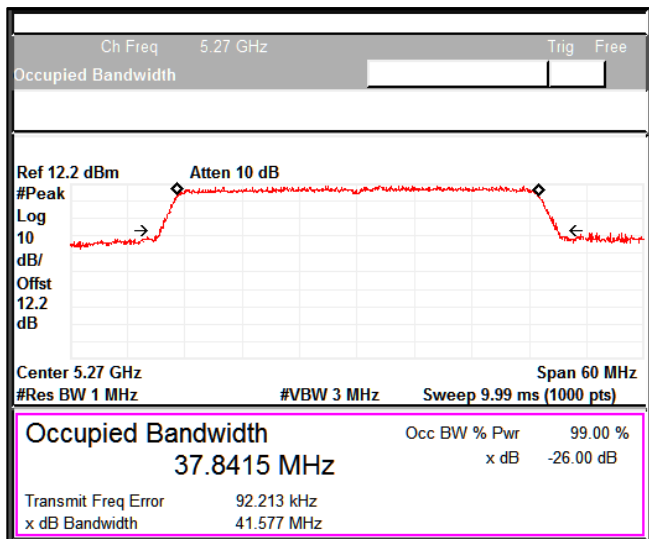

Emission Channel Bandwidth 26dB

Channel Frequency 5270MHz