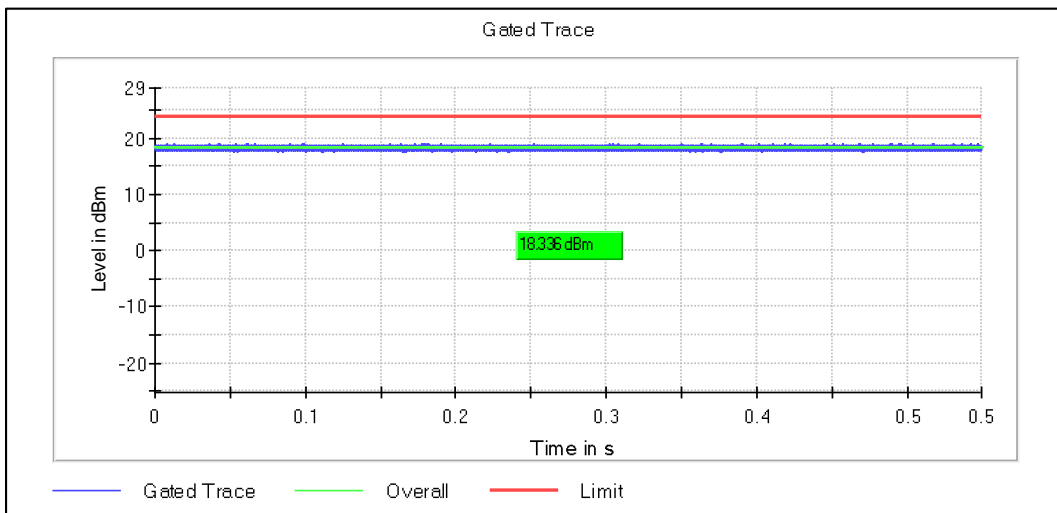

Channel Frequency 5775MHz

2. Maximum Conducted Output Power

Modulation: 802.11a: UNII 1

Data Rate 54Mbps

Channel Frequency 5180MHz

Channel Frequency 5240MHz

Modulation: 802.11a: UNII 2a

Channel Frequency 5260MHz