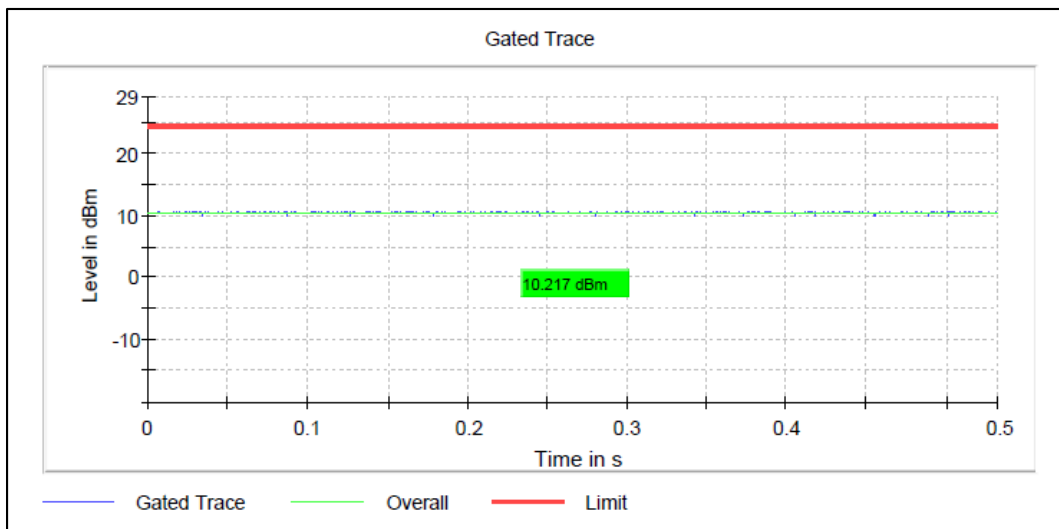

Channel Frequency 5700MHz