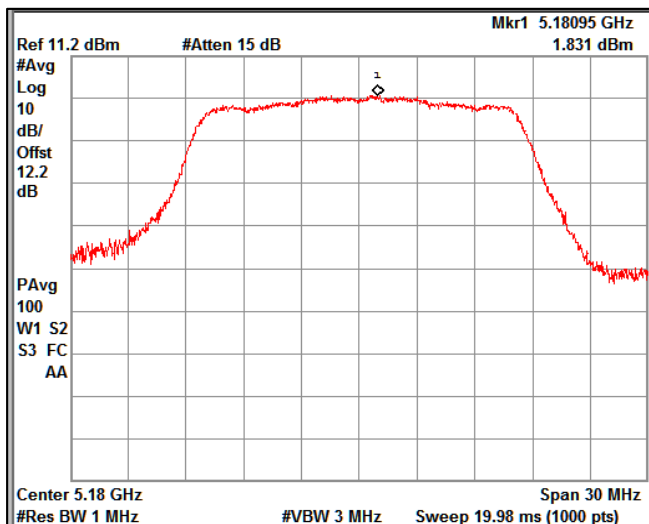

Channel Frequency 5290MHz

Channel Frequency 5530MHz

Channel Frequency 5690MHz

Channel Frequency 5775MHz

3. Power Spectral Density

Modulation: 802.11 a-mode

Data Rate: 6 Mbps

Channel Frequency 5180MHz