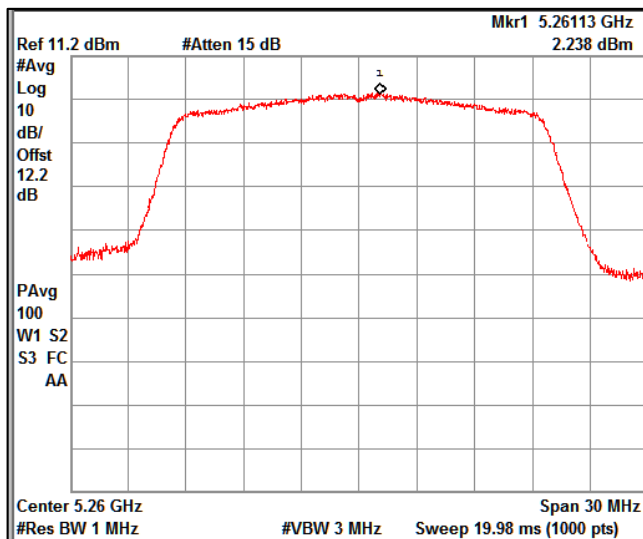

Modulation: 802.11 ax-mode_HE20

Data Rate : MCS 0

Channel Frequency 5180MHz

Channel Frequency 5240MHz

Channel Frequency 5260MHz

Channel Frequency 5320MHz

Channel Frequency 5500MHz

Channel Frequency 5700MHz