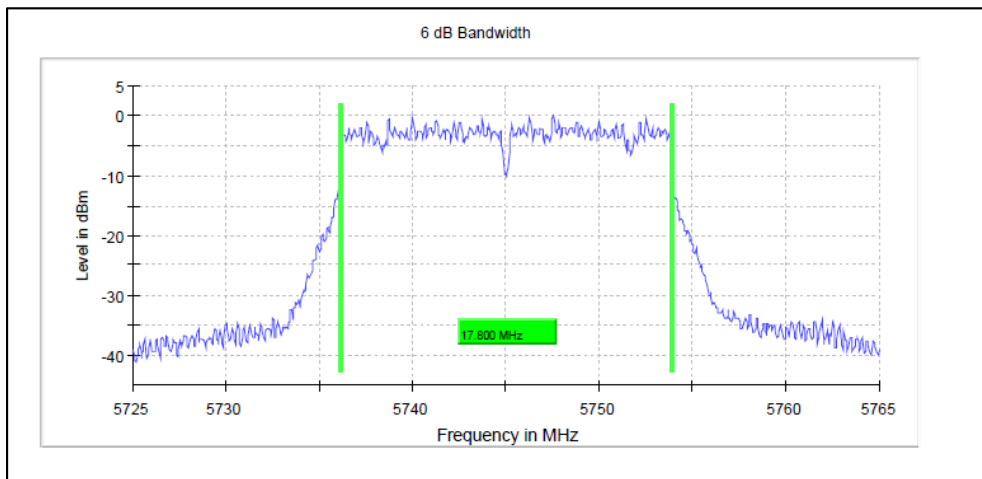

Emission Channel Bandwidth 6dB

Channel Frequency 5745MHz

Channel Frequency 5825MHz

Modulation: 802.11ac-VHT20: UNII 1

Occupied Channel Bandwidth 99%

Data Rate MCS0

Channel Frequency 5180MHz

Channel Frequency 5240MHz