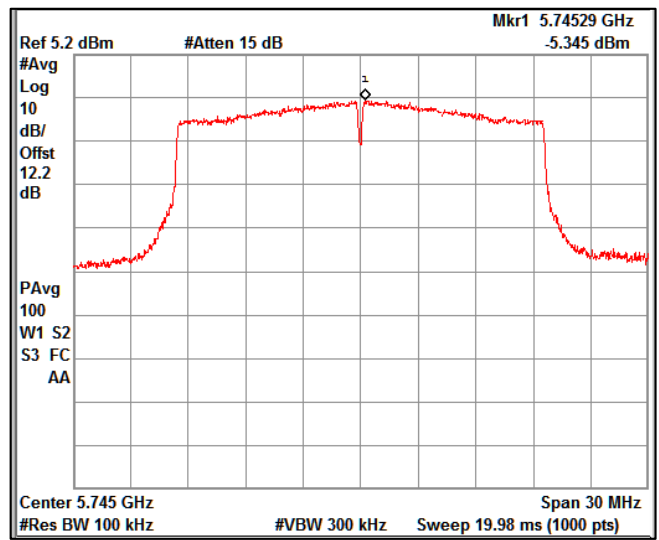

Channel Frequency 5745MHz