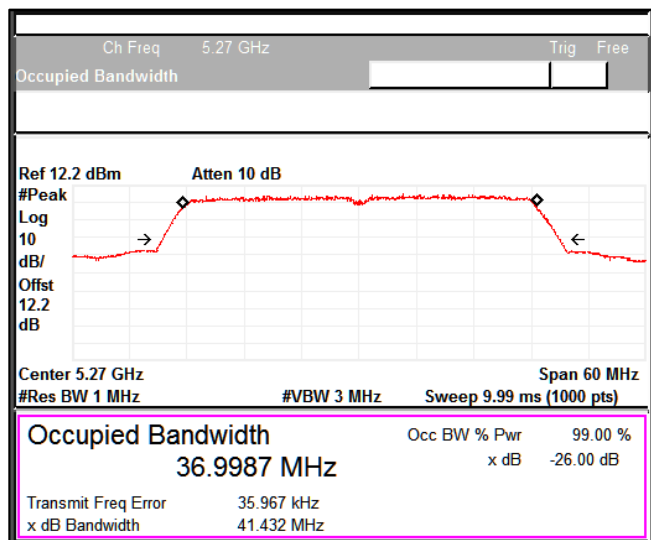

Emission Channel Bandwidth 26dB

Channel Frequency 5190MHz

Channel Frequency 5230MHz

Modulation: 802.11ac-VHT40: UNII 2a

Channel Frequency 5270MHz

Channel Frequency 5310MHz

Emission Channel Bandwidth 26dB

Channel Frequency 5270MHz