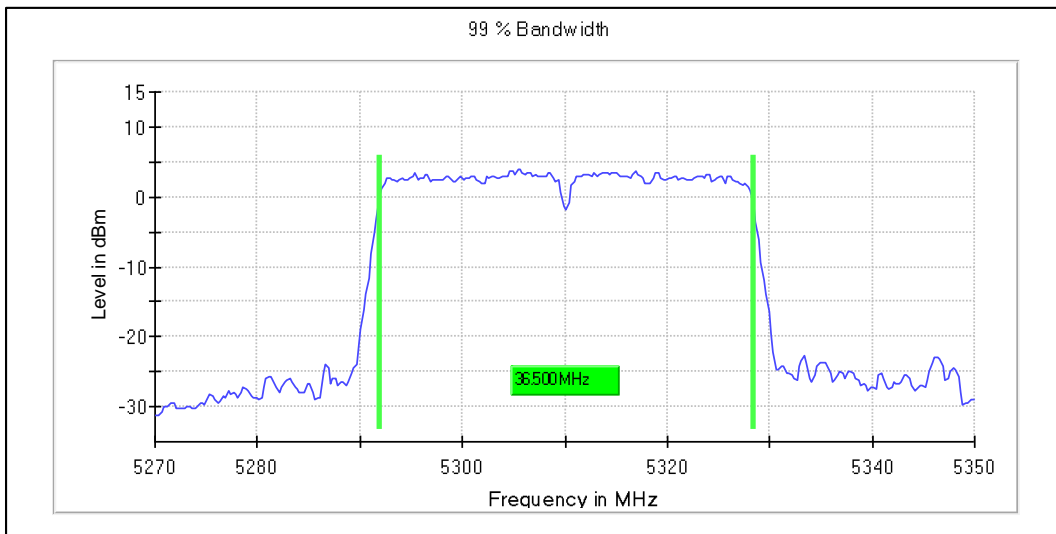

Channel Frequency 5310MHz

Emission Channel Bandwidth 26dB