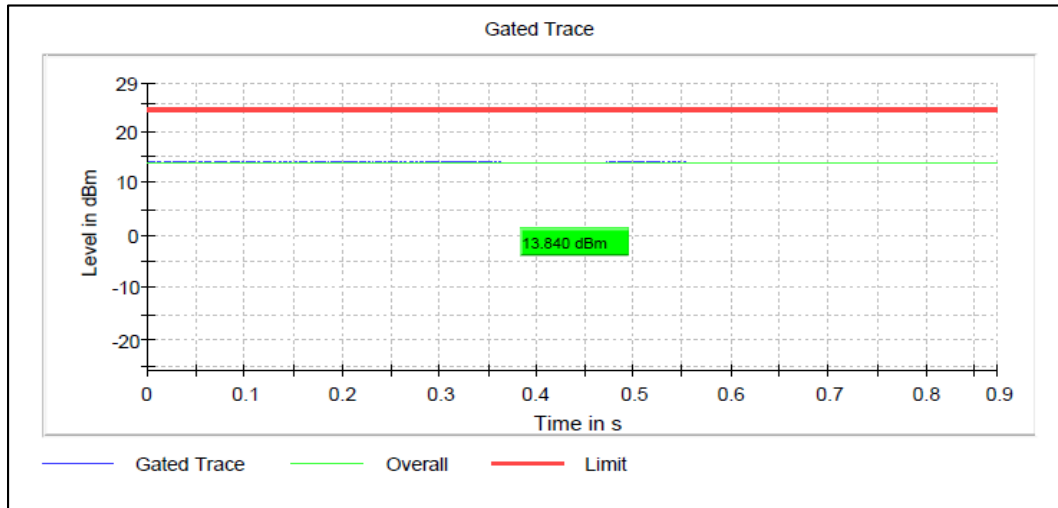

Channel Frequency 5720MHz

Modulation: 802.11ac-VHT20: UNII 3

Channel Frequency 5745MHz

Channel Frequency 5825MHz

Modulation: 802.11ax-HE20: UNII 1

Data Rate : MCS0

Channel Frequency 5180MHz

Channel Frequency 5240MHz