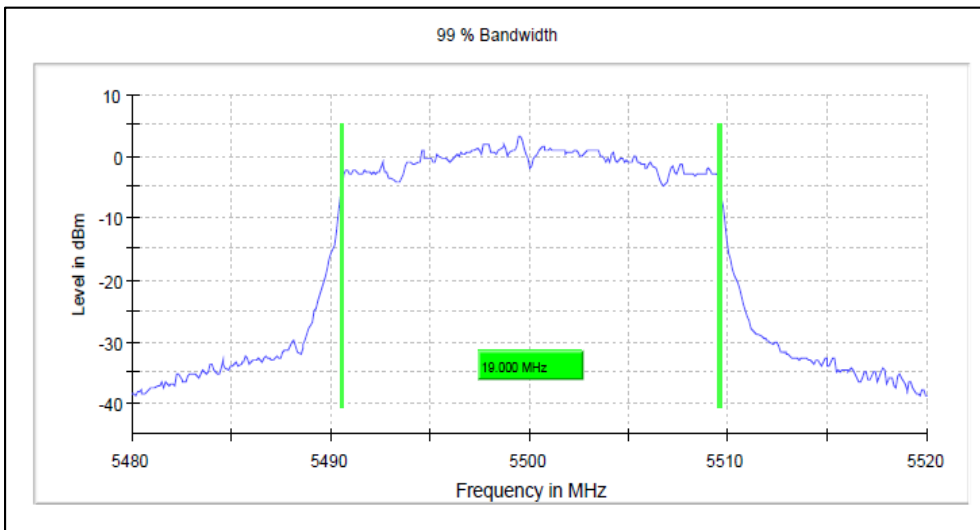

Data Rate MCS0

Channel Frequency 5180MHz

Channel Frequency 5240MHz

Modulation: 802.11ax-HE20: UNII 2a

Channel Frequency 5260MHz

Channel Frequency 5320MHz

Modulation: 802.11aX-HE20: UNII 2c

Channel Frequency 5500MHz