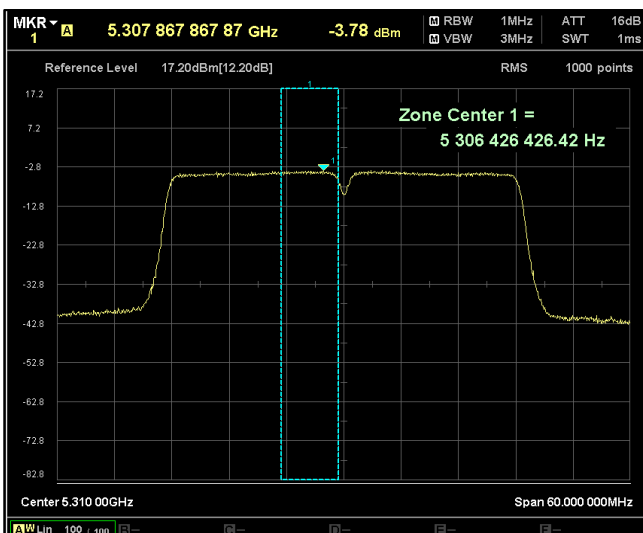

Channel Frequency 5825MHz

Modulation: 802.11 n-mode_HT40

Data Rate : MCS 0

Channel Frequency 5190MHz

Channel Frequency 5230MHz

Channel Frequency 5270MHz

Channel Frequency 5310MHz

Channel Frequency 5510MHz

Channel Frequency 5590MHz

Channel Frequency 5670MHz

Channel Frequency 5710MHz

Channel Frequency 5755MHz

Channel Frequency 5795MHz

Data Rate : MCS 7

Channel Frequency 5190MHz

Channel Frequency 5230MHz