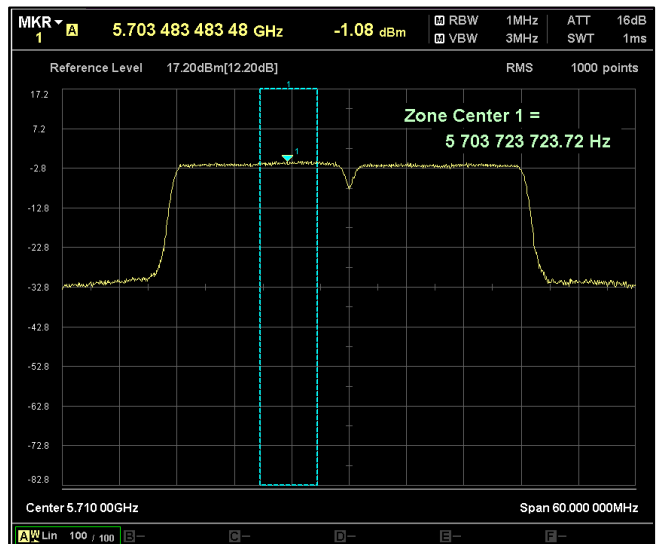

Channel Frequency 5710MHz