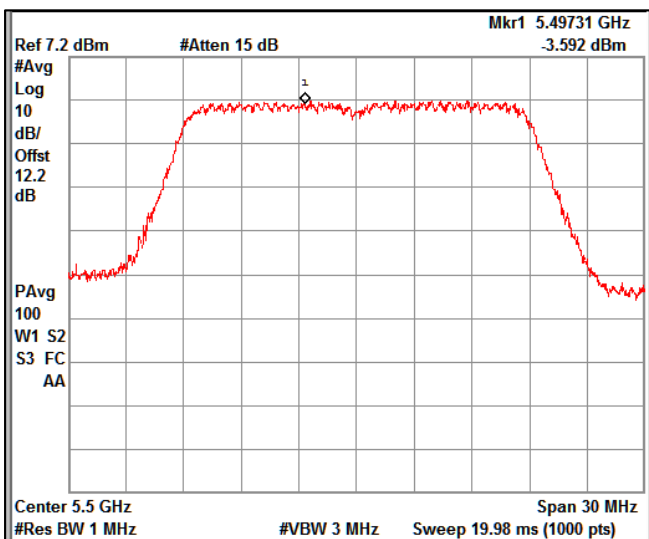

Channel Frequency 5720MHz

Channel Frequency 5745MHz

Channel Frequency 5825MHz

Data Rate : MCS 7

Channel Frequency 5180MHz

Channel Frequency 5240MHz

Channel Frequency 5240MHz

Channel Frequency 5320MHz