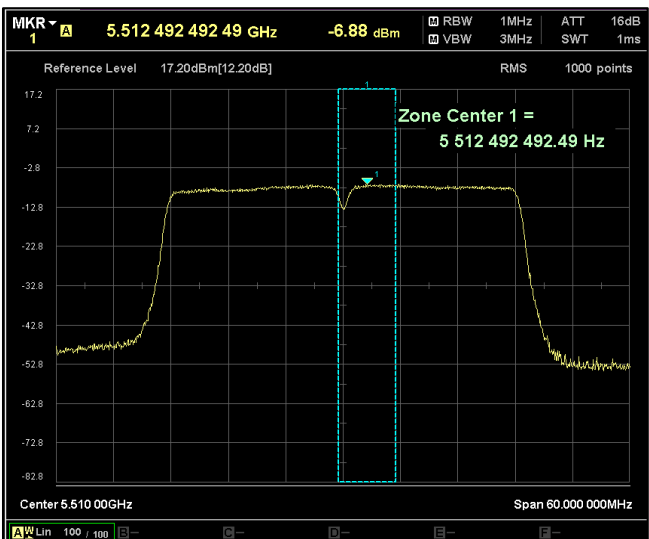

5GHz Test Plots

IN23VER9 001

Modulation: 802.11 ac-mode_VHT40

Data Rate : MCS 0

Channel Frequency 5190MHz

Channel Frequency 5230MHz

Channel Frequency 5270MHz

Channel Frequency 5310MHz