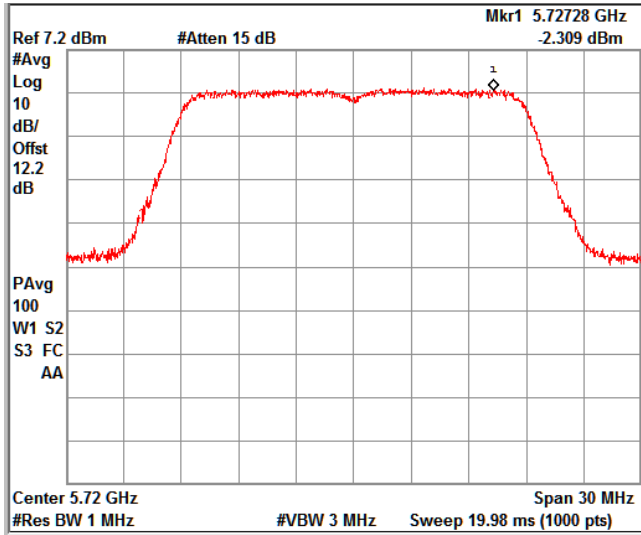

Channel Frequency 5320MHz

Channel Frequency 5500MHz

Channel Frequency 5700MHz

5GHz Test Plots

IN23VER9 001

Channel Frequency 5720MHz

Channel Frequency 5745MHz

Channel Frequency 5825MHz