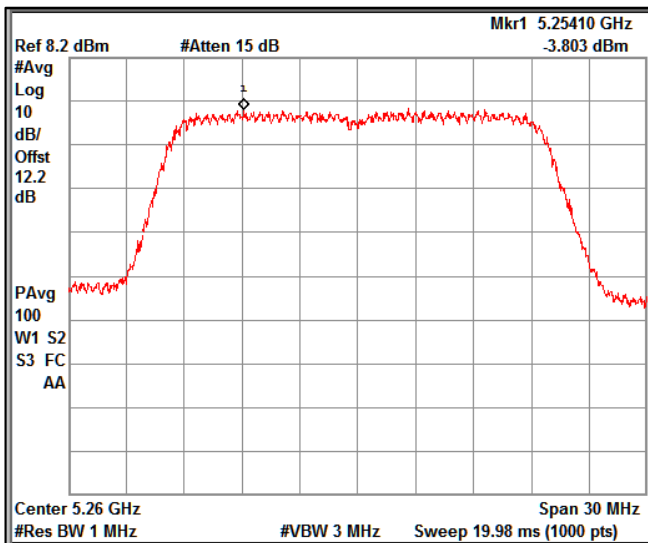

5GHz Test Plots

IN23VER9 001

Channel Frequency 5720MHz

Channel Frequency 5745MHz

Channel Frequency 5825MHz

Data Rate : MCS 11

Channel Frequency 5180MHz

Channel Frequency 5240MHz