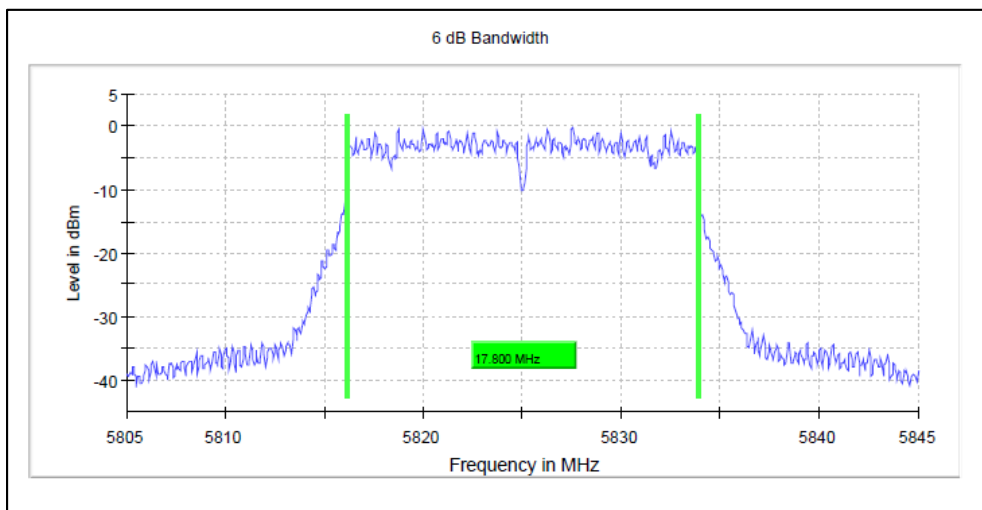

Emission Channel Bandwidth 6dB

Channel Frequency 5745MHz

Channel Frequency 5825MHz

Modulation: 802.11ac-VHT20: UNII 1

Occupied Channel Bandwidth 99%

Data Rate MCS0

Channel Frequency 5180MHz

Channel Frequency 5240MHz