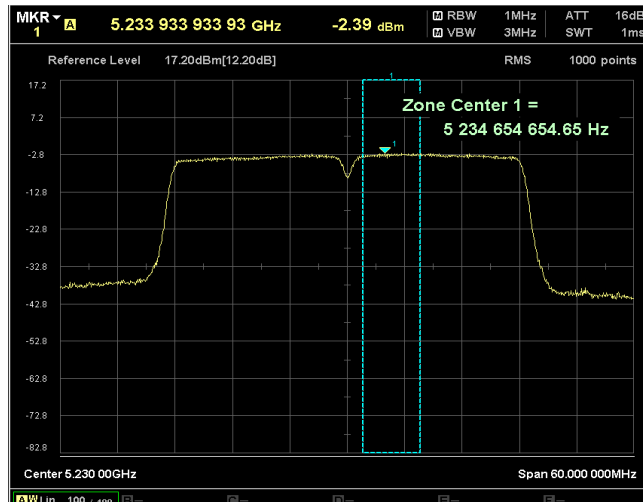

Channel Frequency 5230MHz