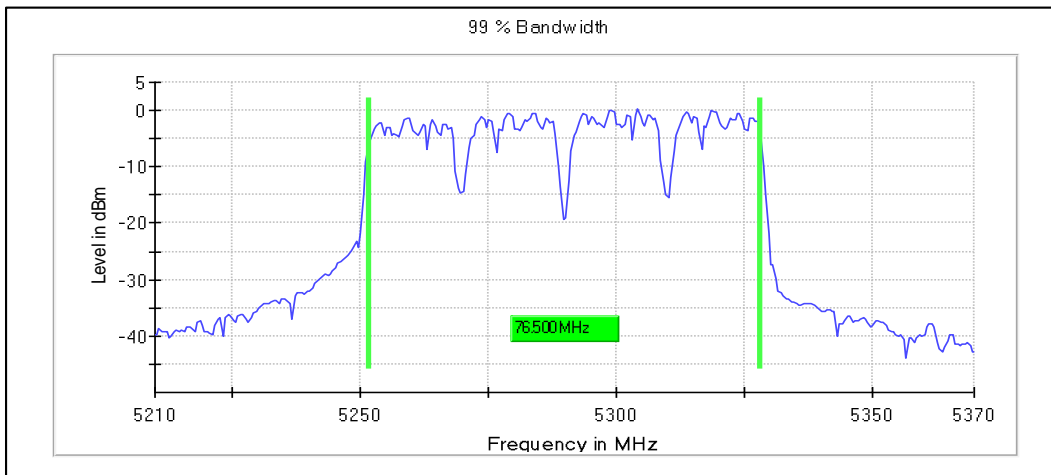

Emission Channel Bandwidth 6dB

Modulation: 802.11ac-VHT80: UNII 1

Data Rate: MCS 0

5GHz Test Plots

IN23VER9 001

Emission Channel Bandwidth 26dB

Channel Frequency 5210MHz

Modulation: 802.11ac-VHT80: UNII 2a

Channel Frequency 5290MHz

Emission Channel Bandwidth 26dB

Channel Frequency 5290MHz

Modulation: 802.11ac-VHT80: UNII 2C

Channel Frequency 5530MHz

Channel Frequency 5690MHz

Emission Channel Bandwidth 26dB

Channel Frequency 5530MHz