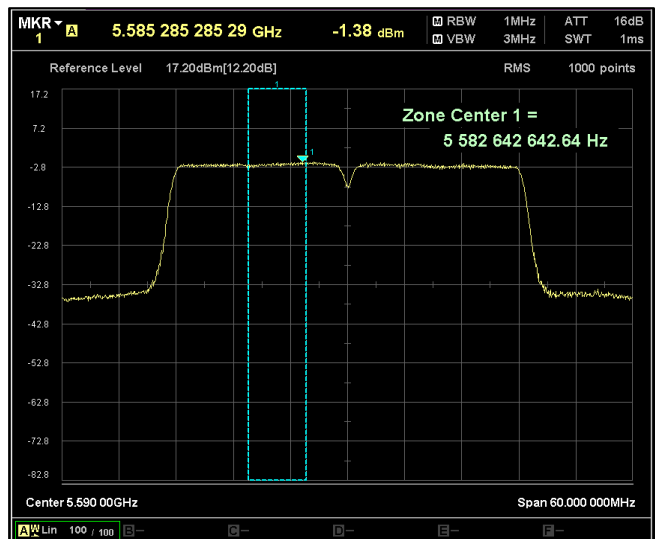

Channel Frequency 5590MHz