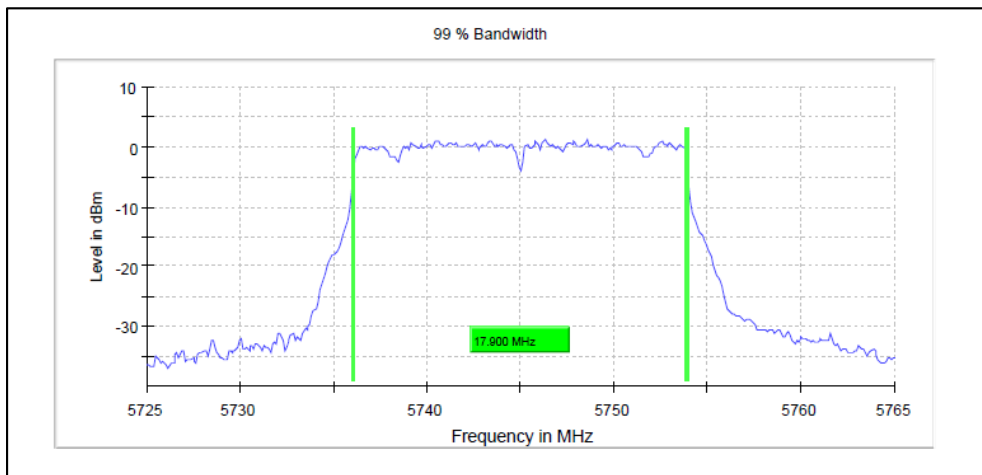

Channel Frequency 5500MHz

Channel Frequency 5700MHz

Channel Frequency 5720MHz

Modulation: 802.11n- HT20: UNII 3

Channel Frequency 5745MHz

Channel Frequency 5825MHz

Emission Channel Bandwidth 26dB

Data Rate: MCS0