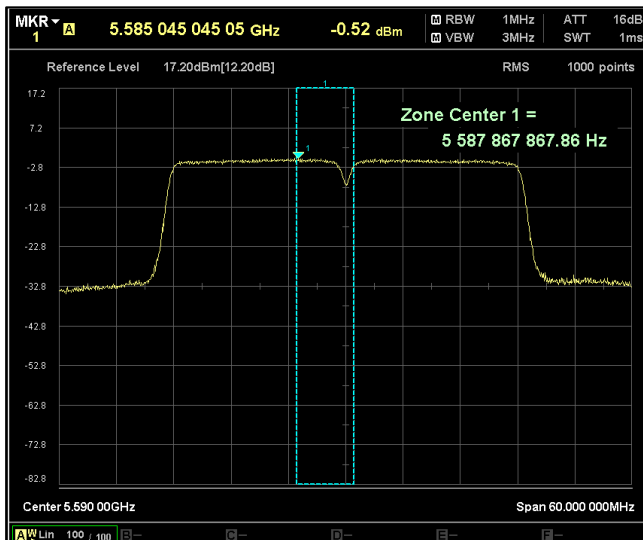

Channel Frequency 5825MHz

Modulation: 802.11 n-mode_HT40

Data Rate : MCS 0

Channel Frequency 5190MHz

Channel Frequency 5230MHz

Channel Frequency 5270MHz

Channel Frequency 5310MHz

Channel Frequency 5510MHz

Channel Frequency 5590MHz

Channel Frequency 5670MHz

Channel Frequency 5710MHz

Channel Frequency 5755MHz

Channel Frequency 5795MHz

Data Rate : MCS 7

Channel Frequency 5190MHz

Channel Frequency 5230MHz