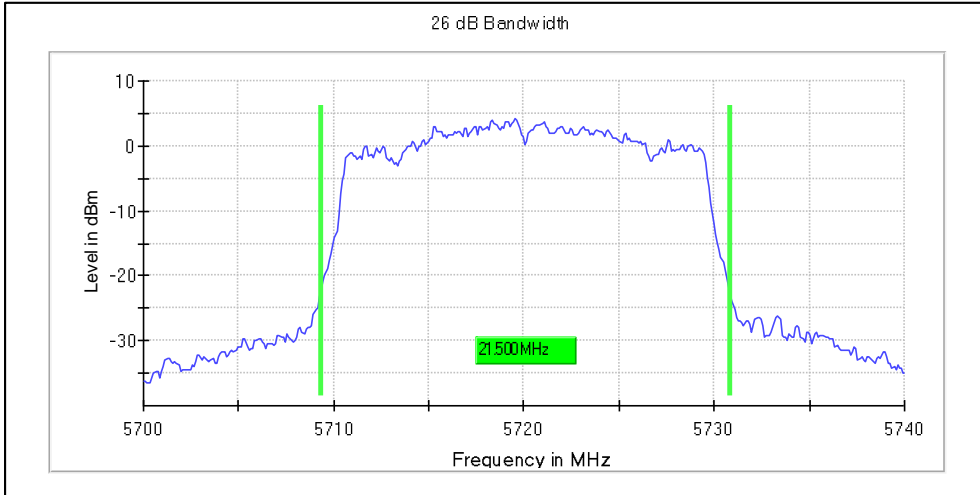

Channel Frequency 5260MHz

Channel Frequency 5320MHz

Channel Frequency 5500MHz

Channel Frequency 5700MHz

Channel Frequency 5720MHz

Emission Channel Bandwidth 6dB

Channel Frequency 5745MHz

Channel Frequency 5825MHz

Modulation: 802.11n-HT40MHz: UNII 1

Data Rate MCS0

Occupied Bandwidth 99%

Channel Frequency 5190MHz

Channel Frequency 5230MHz

Emission Channel Bandwidth 26dB

Channel Frequency 5190MHz

Channel Frequency 5230MHz