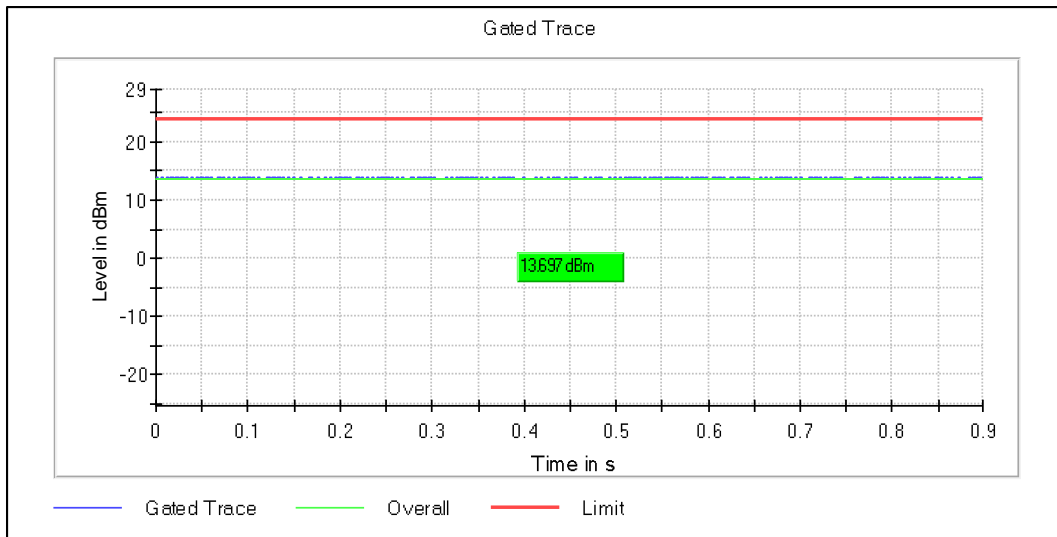

Channel Frequency 5180MHz

Channel Frequency 5240MHz

Modulation: 802.11ac-VHT20: UNII 2a

Channel Frequency 5260MHz

Channel Frequency 5320MHz

Modulation: 802.11ac-VHT20: UNII 2c

Channel Frequency 5500MHz

Channel Frequency 5700MHz