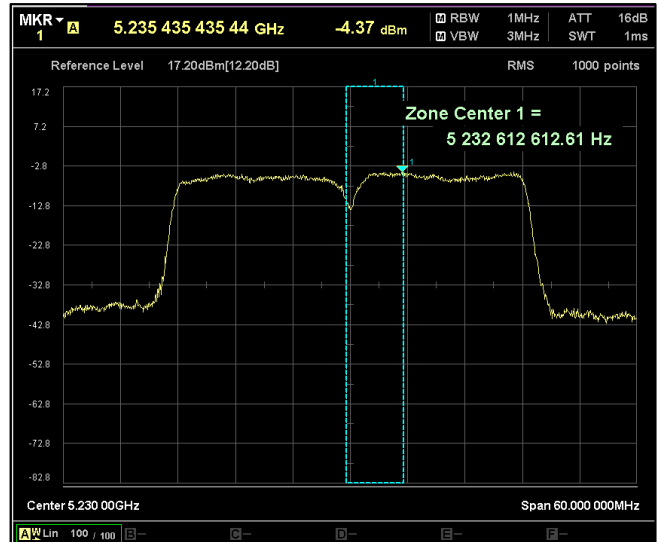

Channel Frequency 5590MHz

Channel Frequency 5670MHz

Channel Frequency 5710MHz

Channel Frequency 5755MHz

Channel Frequency 5795MHz

Data Rate : MCS 7

Channel Frequency 5190MHz

Channel Frequency 5230MHz