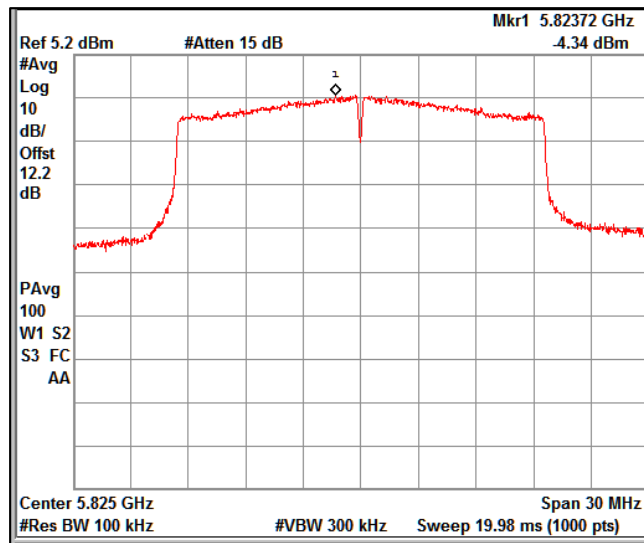

5GHz Test Plots

IN23VER9 001

Channel Frequency 5720MHz

Channel Frequency 5745MHz

Channel Frequency 5825MHz

Data Rate : MCS 11

Channel Frequency 5180MHz

Channel Frequency 5240MHz