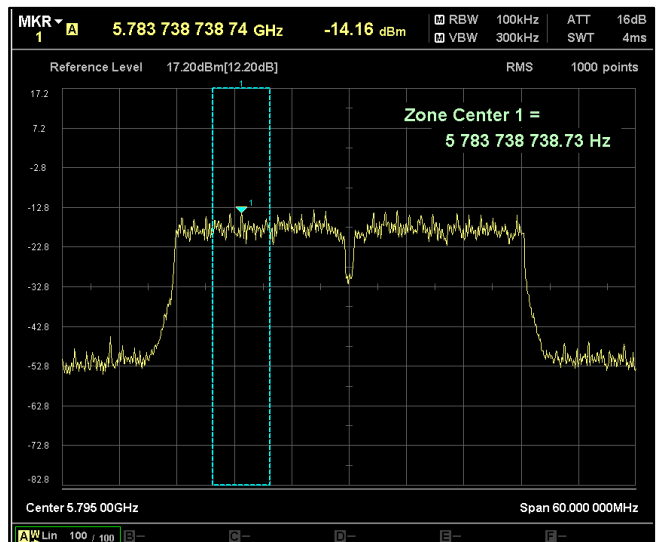

Channel Frequency 5230MHz

Channel Frequency 5270MHz

Channel Frequency 5310MHz

Channel Frequency 5510MHz

Channel Frequency 5590MHz

Channel Frequency 5670MHz

Channel Frequency 5710MHz

Channel Frequency 5755MHz

Channel Frequency 5795MHz

Modulation: 802.11 ax-mode_HE40

Data Rate : MCS 0

Channel Frequency 5190MHz

Channel Frequency 5230MHz

Channel Frequency 5270MHz

Channel Frequency 5310MHz

Channel Frequency 5510MHz