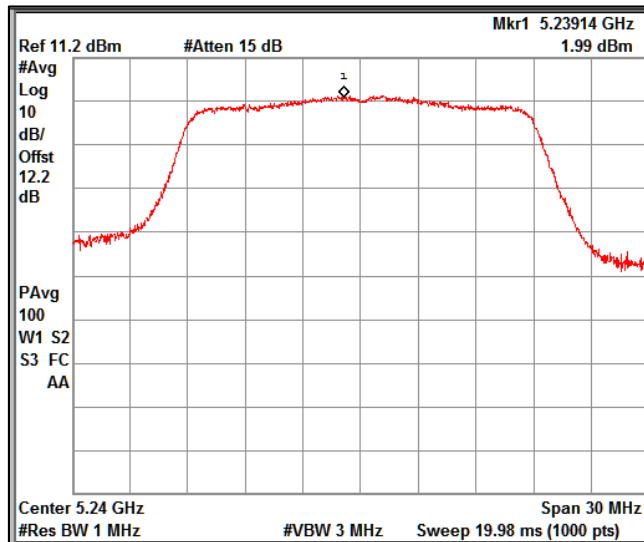

Channel Frequency 5240MHz