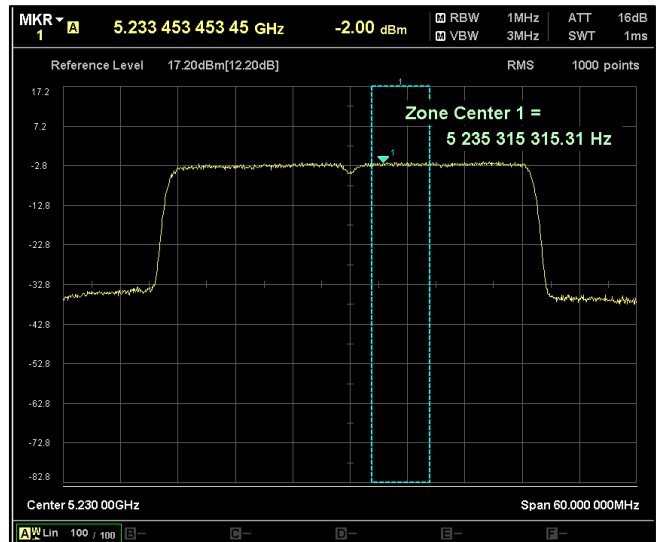

Channel Frequency 5230MHz

Channel Frequency 5270MHz

Channel Frequency 5310MHz

Channel Frequency 5510MHz

Channel Frequency 5590MHz

Channel Frequency 5670MHz

Channel Frequency 5710MHz

Channel Frequency 5755MHz

Channel Frequency 5795MHz

Modulation: 802.11 ax-mode_HE40

Data Rate : MCS 0

Channel Frequency 5190MHz

Channel Frequency 5230MHz

Channel Frequency 5270MHz

Channel Frequency 5310MHz

Channel Frequency 5510MHz