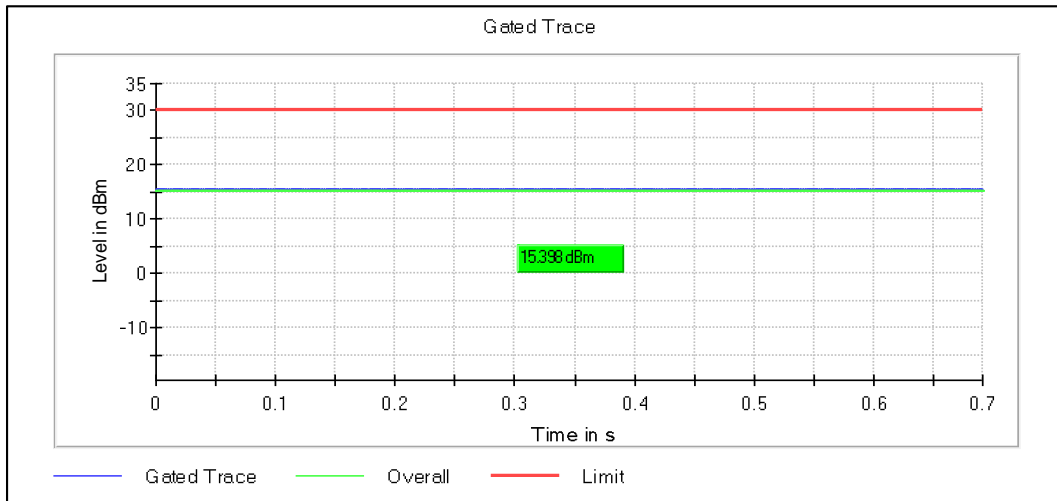

Channel Frequency 5210MHz

Channel Frequency 5290MHz

Channel Frequency 5530MHz

Channel Frequency 5690MHz

Channel Frequency 5775MHz

Modulation: 802.11ax-HE80:

Data Rate: MCS 0

Channel Frequency 5210MHz