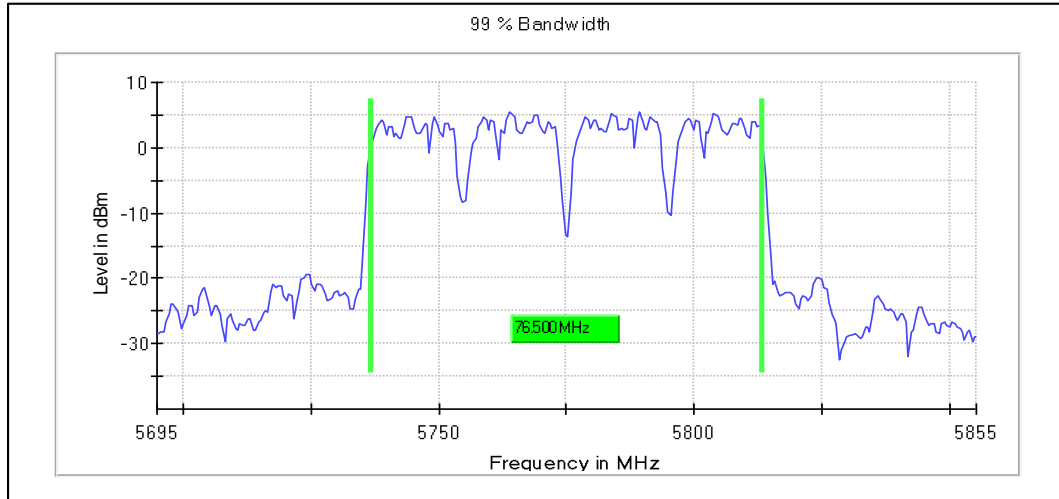

Modulation: 802.11ac-VHT80: UNII 3

Channel Frequency 5775MHz

Emission Channel Bandwidth 6dB