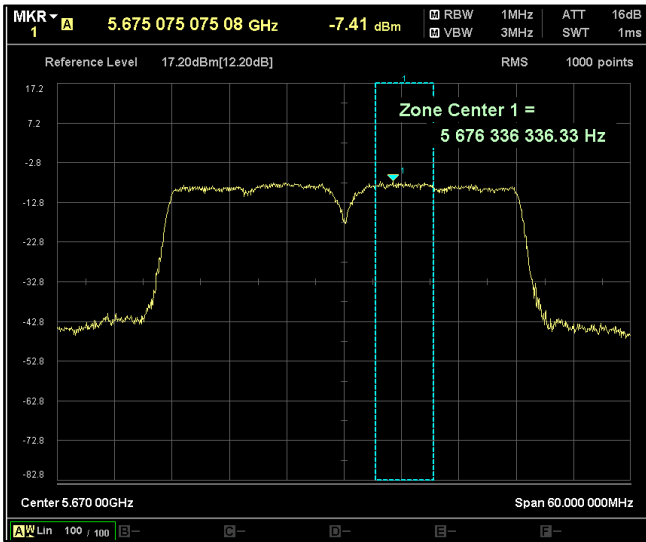

Channel Frequency 5230MHz

Channel Frequency 5270MHz

Channel Frequency 5310MHz

Channel Frequency 5510MHz

Channel Frequency 5590MHz

Channel Frequency 5670MHz

Channel Frequency 5710MHz

Channel Frequency 5755MHz

Channel Frequency 5795MHz

Modulation: 802.11 ax-mode_HE40

Data Rate : MCS 0

Channel Frequency 5190MHz

Channel Frequency 5230MHz

Channel Frequency 5270MHz

Channel Frequency 5310MHz

Channel Frequency 5510MHz