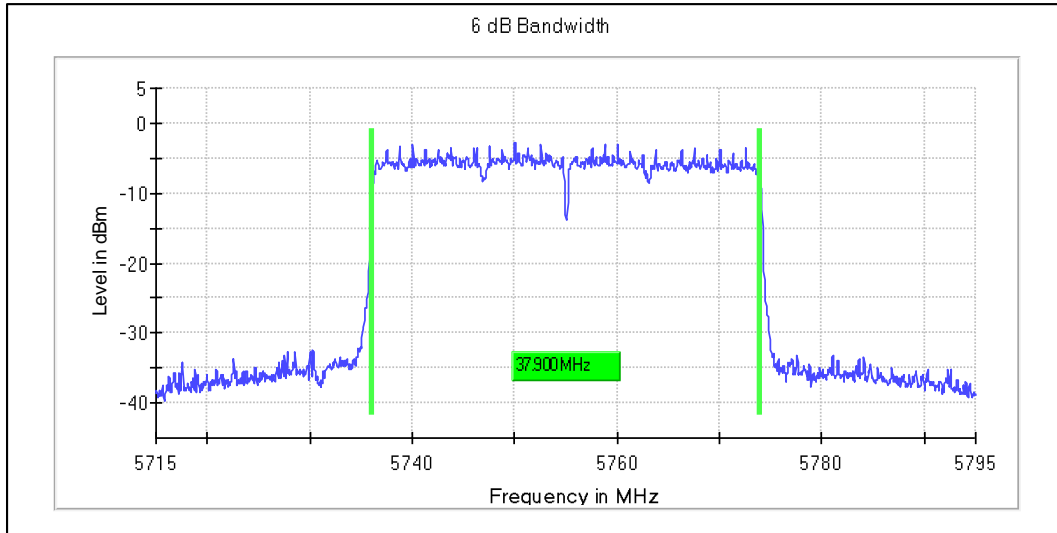

Emission Channel Bandwidth 6dB