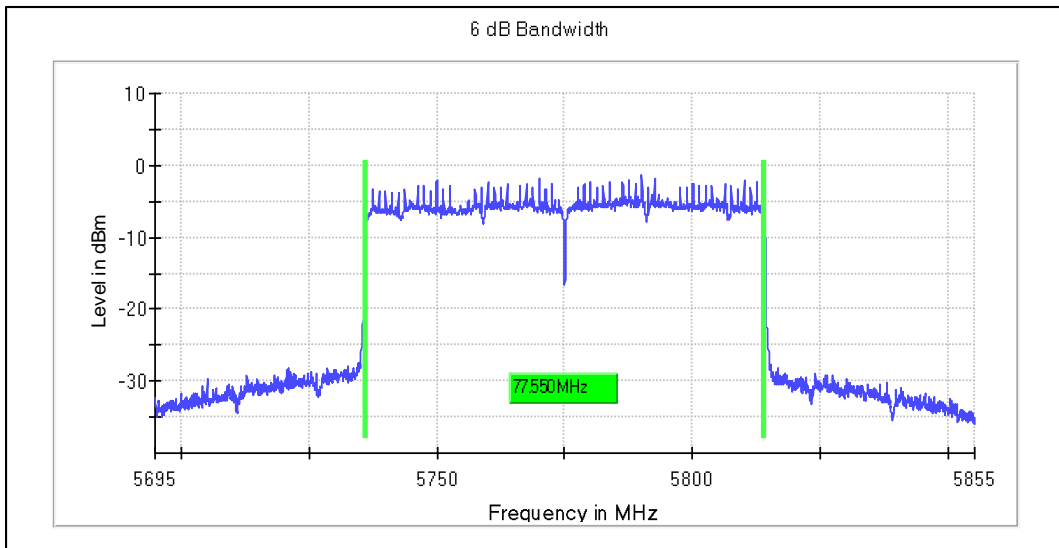

Channel Frequency 5530MHz

Channel Frequency 5690MHz

Emission Channel Bandwidth 26dB

Channel Frequency 5530MHz

Channel Frequency 5690MHz

Modulation: 802.11ax-HE80: UNII 3

Channel Frequency 5775MHz

Emission Channel Bandwidth 6dB