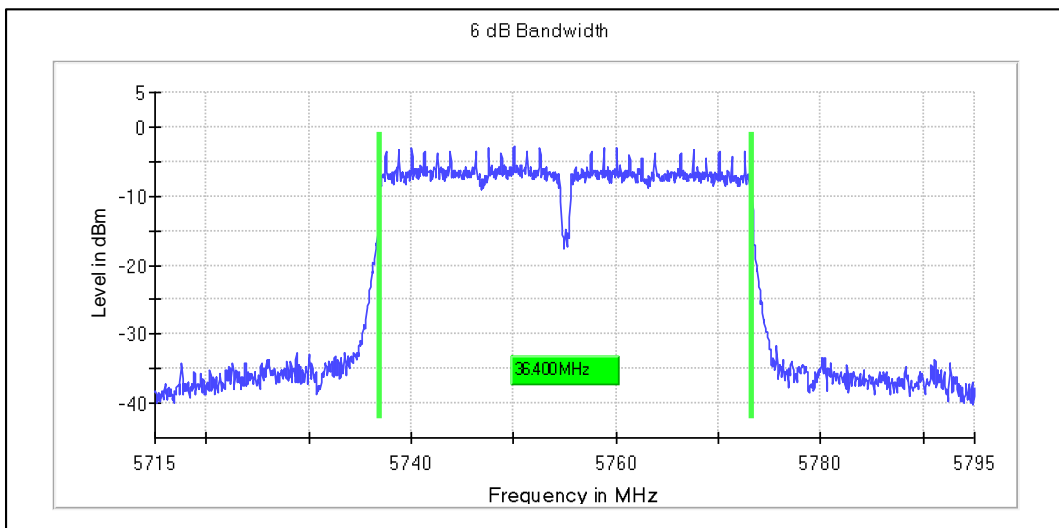

Emission Channel Bandwidth 6dB