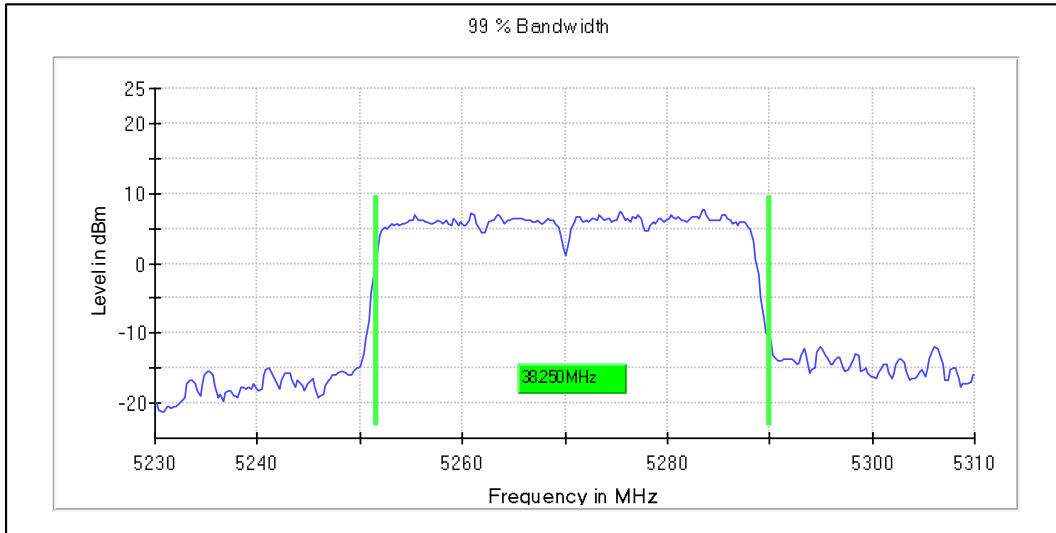

Modulation: 802.11n-HT40MHz: UNII 2a

Channel Frequency 5270MHz