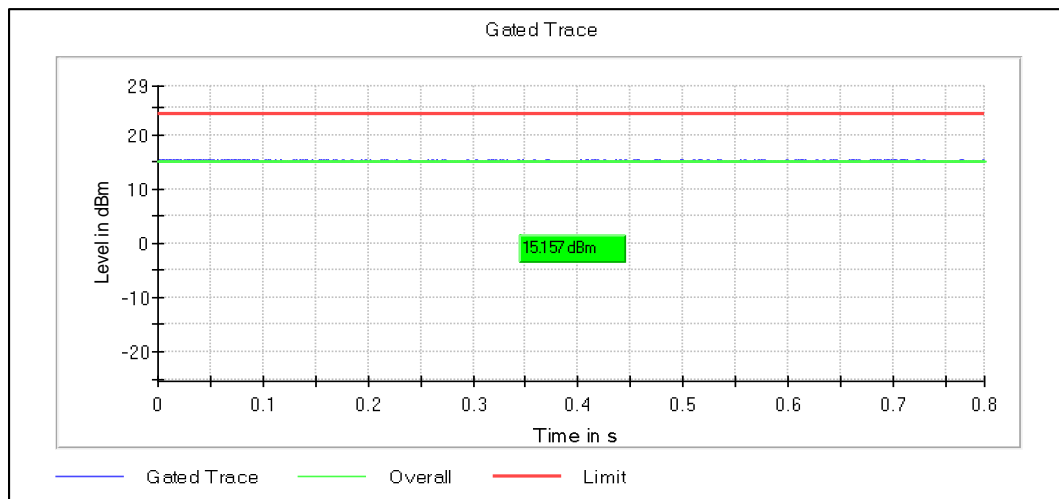

Channel Frequency 5190MHz

Channel Frequency 5230MHz

Modulation: 802.11ax-HE40: UNII 2a

Channel Frequency 5270MHz

Channel Frequency 5310MHz

Modulation: 802.11ax-HE40: UNII 2c

Channel Frequency 5510MHz

Channel Frequency 5590MHz