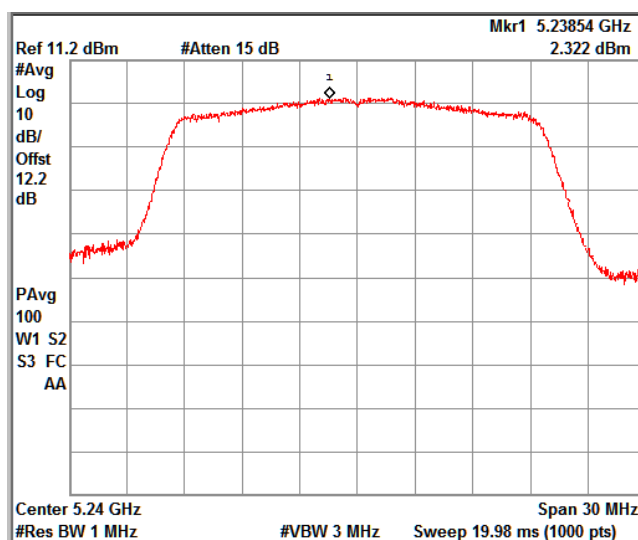

Channel Frequency 5240MHz