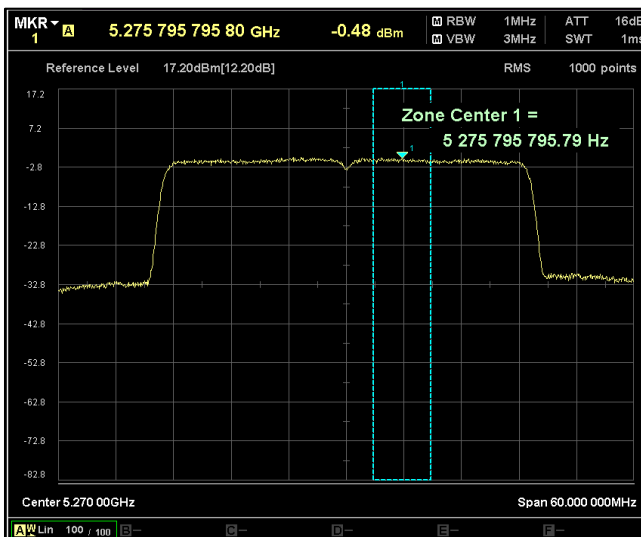

Channel Frequency 5795MHz

Modulation: 802.11 ax-mode_HE40

Data Rate : MCS 0

Channel Frequency 5190MHz

Channel Frequency 5230MHz

Channel Frequency 5270MHz

Channel Frequency 5310MHz

Channel Frequency 5510MHz

Channel Frequency 5590MHz

Channel Frequency 5670MHz

Channel Frequency 5710MHz

Channel Frequency 5755MHz

Channel Frequency 5795MHz

Data Rate : MCS 11

Channel Frequency 5190MHz

Channel Frequency 5230MHz