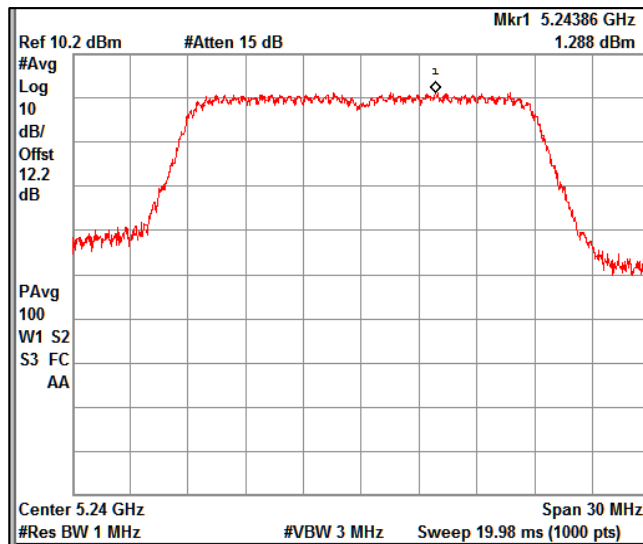

Channel Frequency 5720MHz

Channel Frequency 5745MHz

Channel Frequency 5825MHz

Data Rate : MCS 7

Channel Frequency 5180MHz

Channel Frequency 5240MHz

Channel Frequency 5240MHz

Channel Frequency 5320MHz