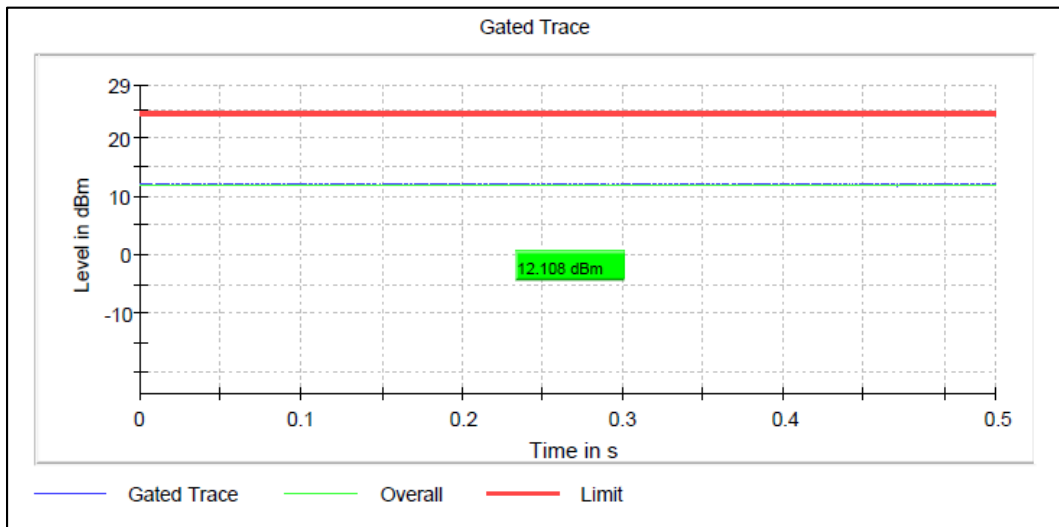

Modulation: 802.11n-HT20: UNII 1

Data Rate : MCS7

Channel Frequency 5180MHz

Channel Frequency 5240MHz

Modulation: 802.11n-HT20: UNII 2a

Channel Frequency 5260MHz

Channel Frequency 5320MHz

Modulation: 802.11n-HT20: UNII 2c