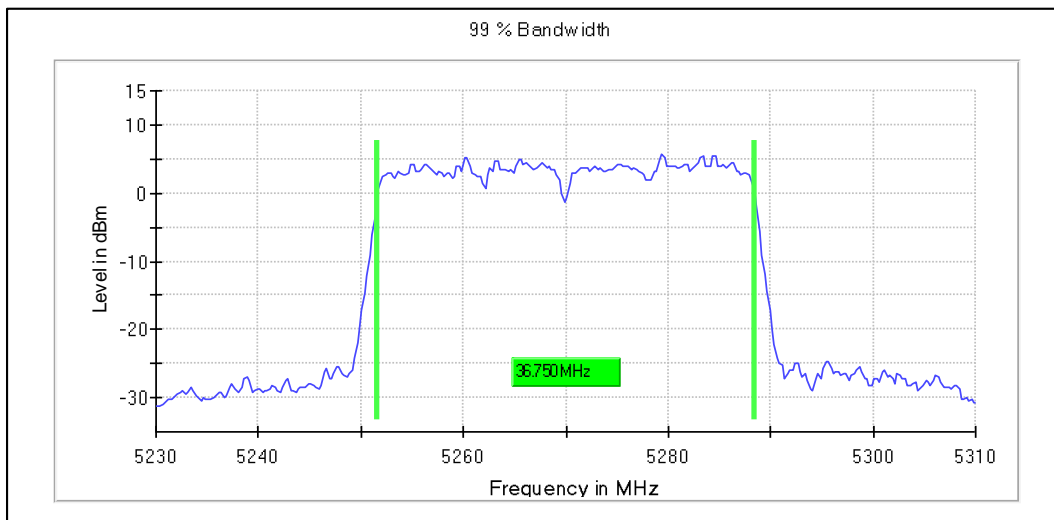

Emission Channel Bandwidth 26dB

Channel Frequency 5190MHz

Channel Frequency 5230MHz

Modulation: 802.11ac-VHT40: UNII 2a

Channel Frequency 5270MHz

Channel Frequency 5310MHz

Emission Channel Bandwidth 26dB

Channel Frequency 5270MHz