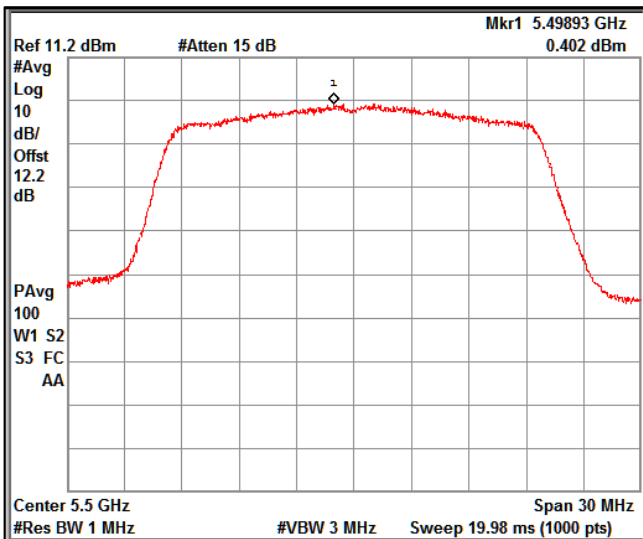

Modulation: 802.11 ax-mode_HE20

Data Rate : MCS 0

Channel Frequency 5180MHz

Channel Frequency 5240MHz

Channel Frequency 5260MHz

Channel Frequency 5320MHz

Channel Frequency 5500MHz

Channel Frequency 5700MHz