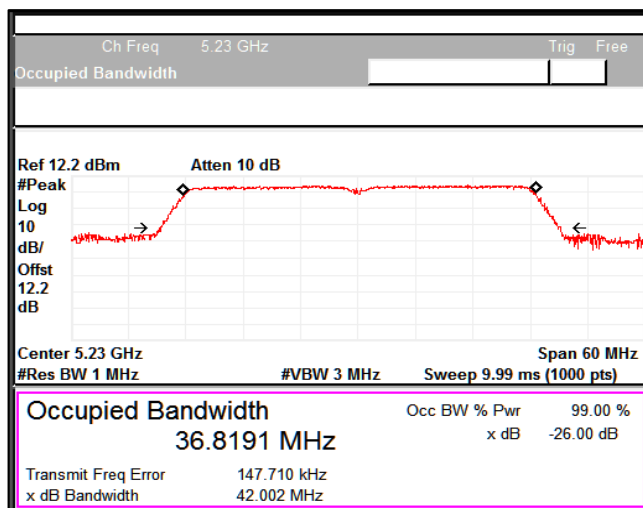

Modulation: 802.11n-HT40MHz: UNII 1

Data Rate MCS0

Occupied Bandwidth 99%

Channel Frequency 5190MHz

Channel Frequency 5230MHz

Emission Channel Bandwidth 26dB

Channel Frequency 5190MHz

Channel Frequency 5230MHz