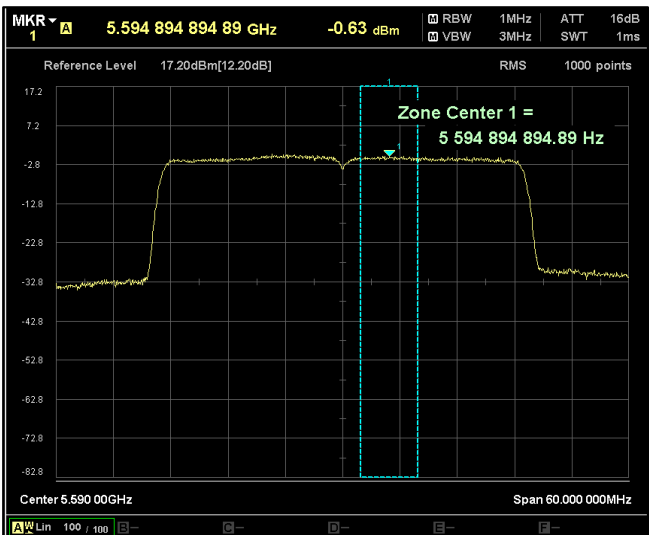

Channel Frequency 5795MHz

Modulation: 802.11 ax-mode_HE40

Data Rate : MCS 0

Channel Frequency 5190MHz

Channel Frequency 5230MHz

Channel Frequency 5270MHz

Channel Frequency 5310MHz

Channel Frequency 5510MHz