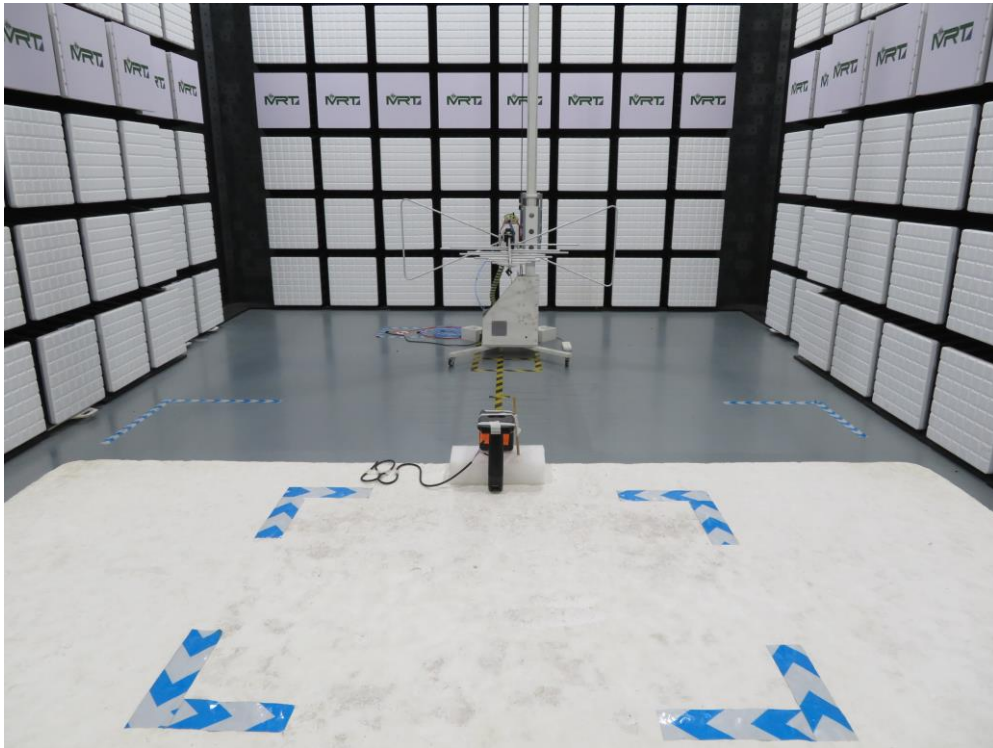

## RF Test Setup Photo

Description: Front View of Conducted Emission Test Setup for Power Port - RFID

Description: Back View of Conducted Emission Test Setup for Power Port - RFID

Description: Front View of Conducted Emission Test Setup for Power Port - BT

Description: Back View of Conducted Emission Test Setup for Power Port - BT

Description: Radiated Spurious Emission Test Setup for Below 1GHz - RFID

Description: Radiated Spurious Emission Test Setup for Above 1GHz - RFID

Description: Radiated Spurious Emission Test Setup for Below 1GHz - BT

Description: Radiated Spurious Emission Test Setup for Above 1GHz - BT

Description: Conducted Test Setup - RFID

Description: Conducted Test Setup - BT

## SAR Test Setup Photograph

Description: Extremity Front Position with 25mm gap