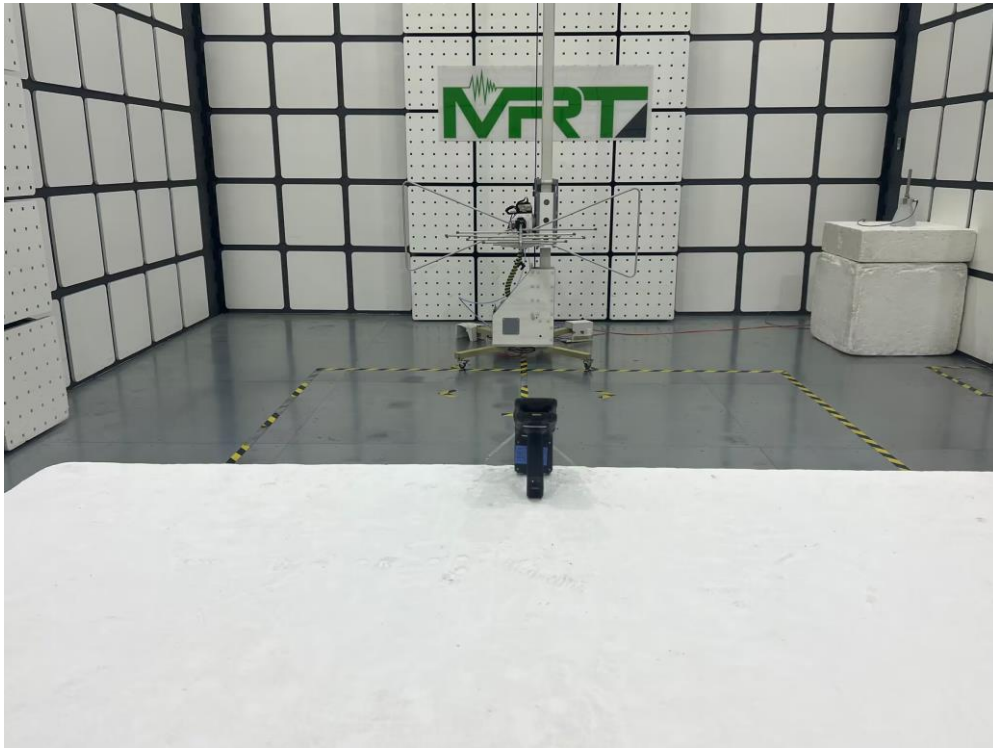

## RF Test Setup Photo

Description: Front View of Conducted Emission Test Setup for Power Port - RFID

Description: Back View of Conducted Emission Test Setup for Power Port - RFID

Description: Front View of Conducted Emission Test Setup for Power Port - BT

Description: Back View of Conducted Emission Test Setup for Power Port - BT

Description: Radiated Spurious Emission Test Setup for Below 1GHz - RFID

Description: Radiated Spurious Emission Test Setup for Above 1GHz - RFID

Description: Radiated Spurious Emission Test Setup for Below 1GHz - BT

Description: Radiated Spurious Emission Test Setup for Above 1GHz - BT

Description: Conducted Test Setup - RFID

Description: Conducted Test Setup - BT

## SAR Test Setup Photograph

Description: Extremity Front Position with 25mm gap