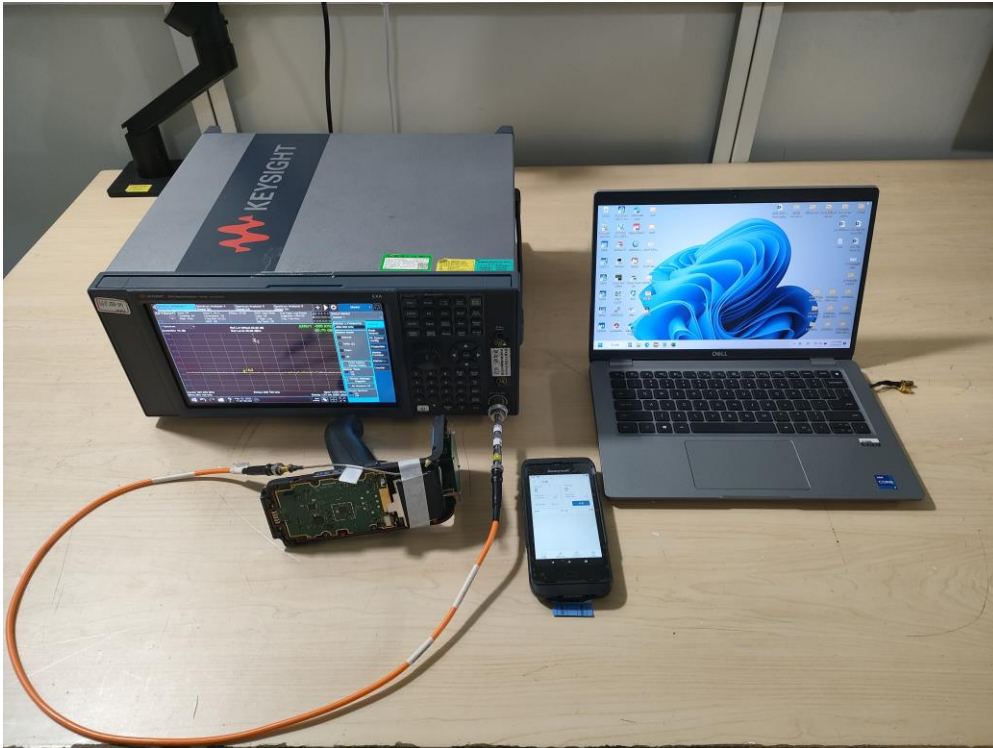

## RF Test Setup Photo

Description: Front View of Conducted Emission Test Setup for Power Port - RFID

Description: Back View of Conducted Emission Test Setup for Power Port - RFID

Description: Front View of Conducted Emission Test Setup for Power Port - BT

Description: Back View of Conducted Emission Test Setup for Power Port - BT

Description: Radiated Spurious Emission Test Setup for Below 1GHz - RFID

Description: Radiated Spurious Emission Test Setup for Above 1GHz - RFID

Description: Radiated Spurious Emission Test Setup for Below 1GHz - BT

Description: Radiated Spurious Emission Test Setup for Above 1GHz - BT

Description: Conducted Test Setup - RFID

Description: Conducted Test Setup - BT

## SAR Test Setup Photograph

Description: Extremity Front Position with 25mm gap