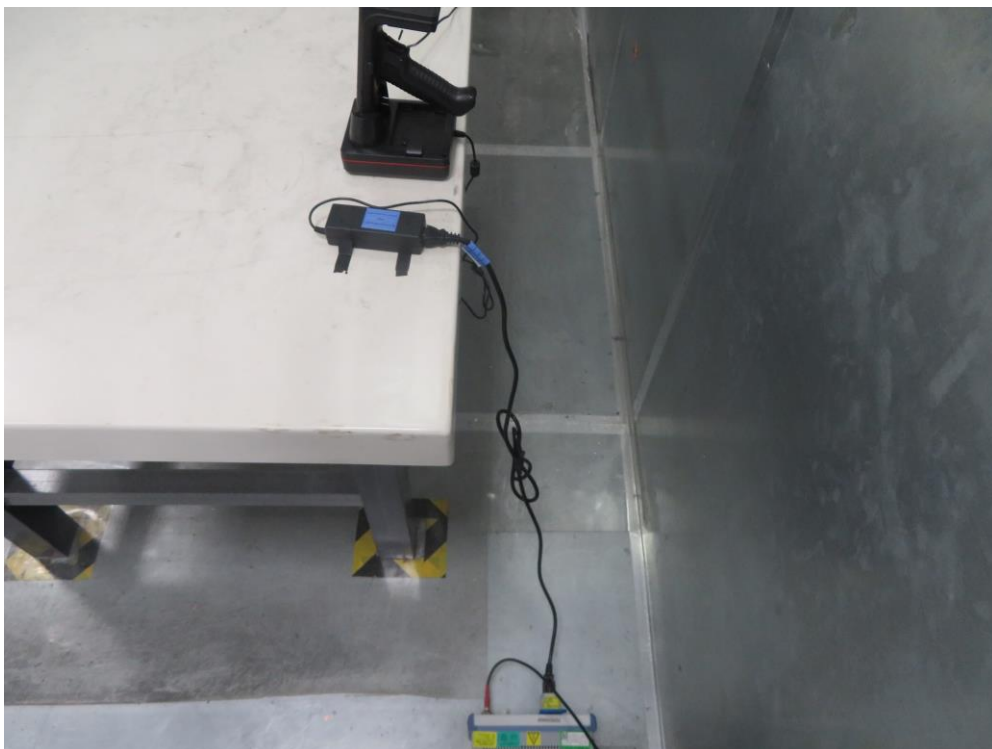

## RF Test Setup Photo

Description: Front View of Conducted Emission Test Setup for Power Port - RFID

Description: Back View of Conducted Emission Test Setup for Power Port - RFID

Description: Front View of Conducted Emission Test Setup for Power Port - BT

Description: Back View of Conducted Emission Test Setup for Power Port - BT

Description: Radiated Spurious Emission Test Setup for Below 1GHz - RFID

Description: Radiated Spurious Emission Test Setup for Above 1GHz - RFID

Description: Radiated Spurious Emission Test Setup for Below 1GHz - BT

Description: Radiated Spurious Emission Test Setup for Above 1GHz - BT

Description: Conducted Test Setup - RFID

Description: Conducted Test Setup - BT

## SAR Test Setup Photograph

Description: Extremity Front Position with 25mm gap