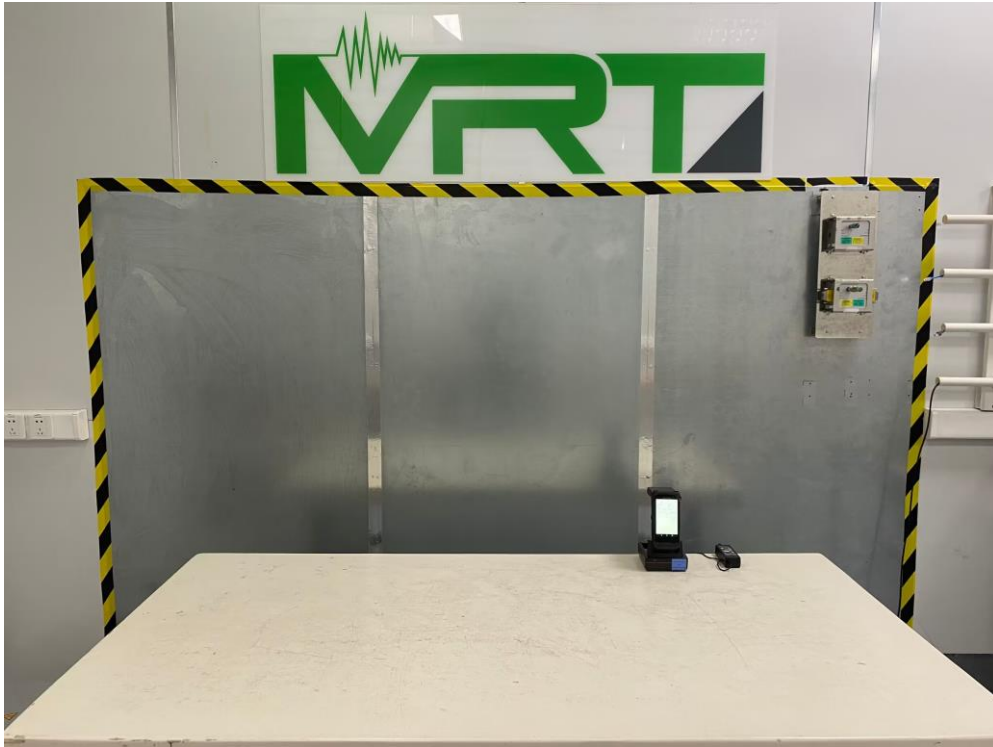

## RF Test Setup Photo

Description: Front View of Conducted Emission Test Setup for Power Port - RFID

Description: Back View of Conducted Emission Test Setup for Power Port - RFID

Description: Front View of Conducted Emission Test Setup for Power Port - BT

Description: Back View of Conducted Emission Test Setup for Power Port - BT

Description: Radiated Spurious Emission Test Setup for Below 1GHz - RFID

Description: Radiated Spurious Emission Test Setup for Above 1GHz - RFID

## SAR Test Setup Photograph

Description: Extremity Front Position with 25mm gap