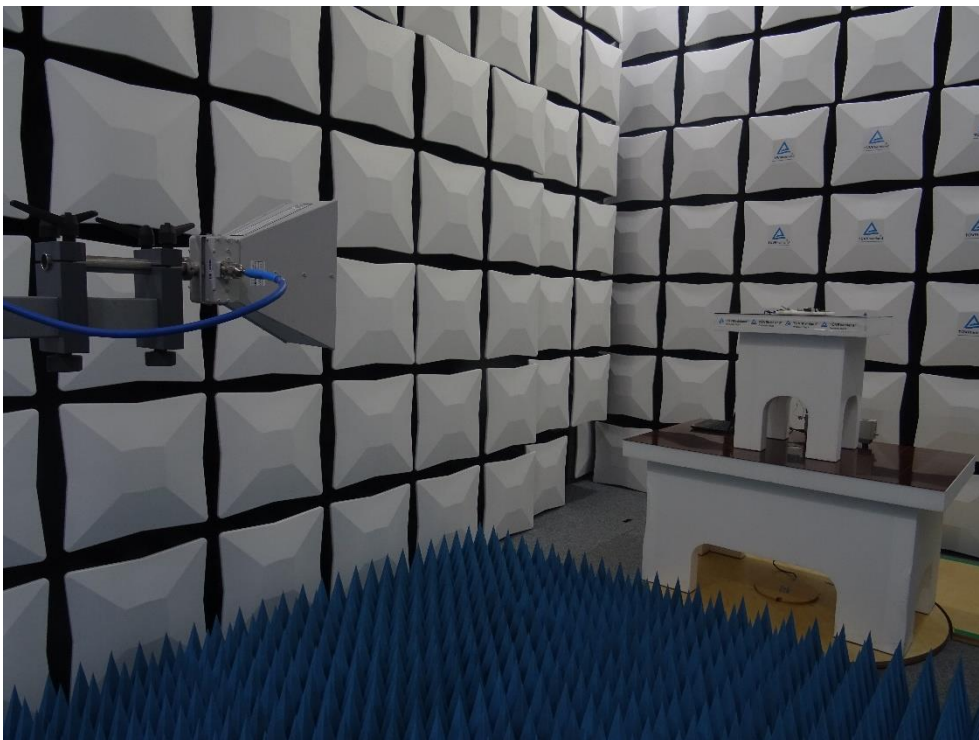

Frequency range: 1GHz-18GHz

Polarization: Horizontal