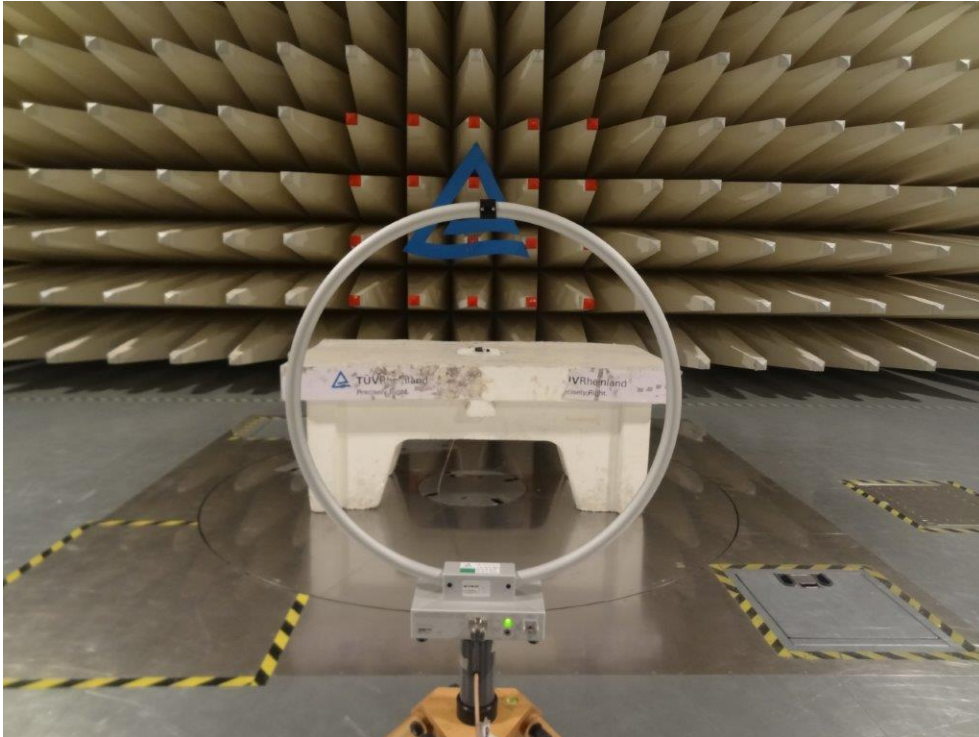

**Test Setup Photos**

**ReferenceTest Report No:  
ULR-TC568821300000073/74/75F**

**Seite 1 von 5**  
Page 1 of 5

Frequency range:9kHz-30MHz

Polarization: Parallel

Frequency range:9kHz-30MHz

Polarization: Parallel

**Test Setup Photos**

**ReferenceTest Report No:  
ULR-TC568821300000073/74/75F**

**Seite 2 von 5**  
Page 2 of 5

Frequency range:30MHz-200MHz

Polarization: Vertical

Frequency range:30MHz-200MHz

Polarization: Horizontal

**Test Setup Photos**

**ReferenceTest Report No:  
ULR-TC56882130000073/74/75F**

**Seite 3 von 5**  
Page 3 of 5

Frequency range:200MHz-1GHz

Polarization: Vertical

Frequency range:200MHz-1GHz

Polarization: Horizontal