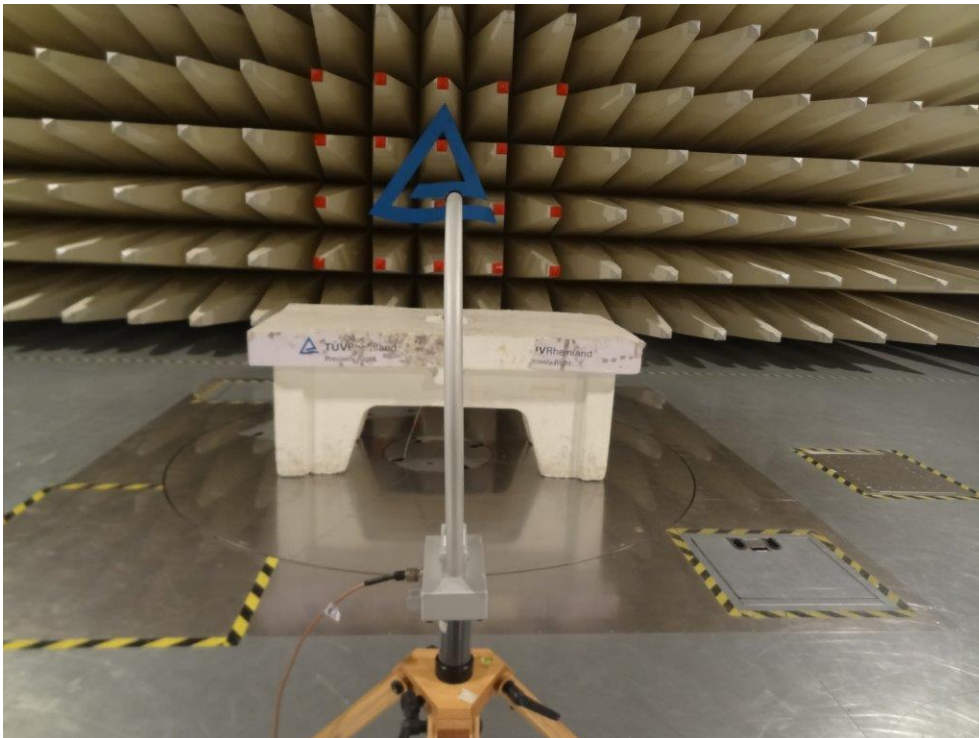

**Test Setup Photos**

**ReferenceTest Report No:  
ULR-TC568821300000073/74/75F**

**Seite 1 von 5**  
Page 1 of 5

Frequency range:9kHz-30MHz

Polarization: Parallel

Frequency range:9kHz-30MHz

Polarization: Parallel

**Test Setup Photos**

**ReferenceTest Report No:  
ULR-TC568821300000073/74/75F**

**Seite 2 von 5**  
Page 2 of 5

Frequency range:30MHz-200MHz

Polarization: Vertical

Frequency range:30MHz-200MHz

Polarization: Horizontal

**Test Setup Photos**

**ReferenceTest Report No:  
ULR-TC56882130000073/74/75F**

**Seite 3 von 5**  
Page 3 of 5

Frequency range:200MHz-1GHz

Polarization: Vertical

Frequency range:200MHz-1GHz

Polarization: Horizontal