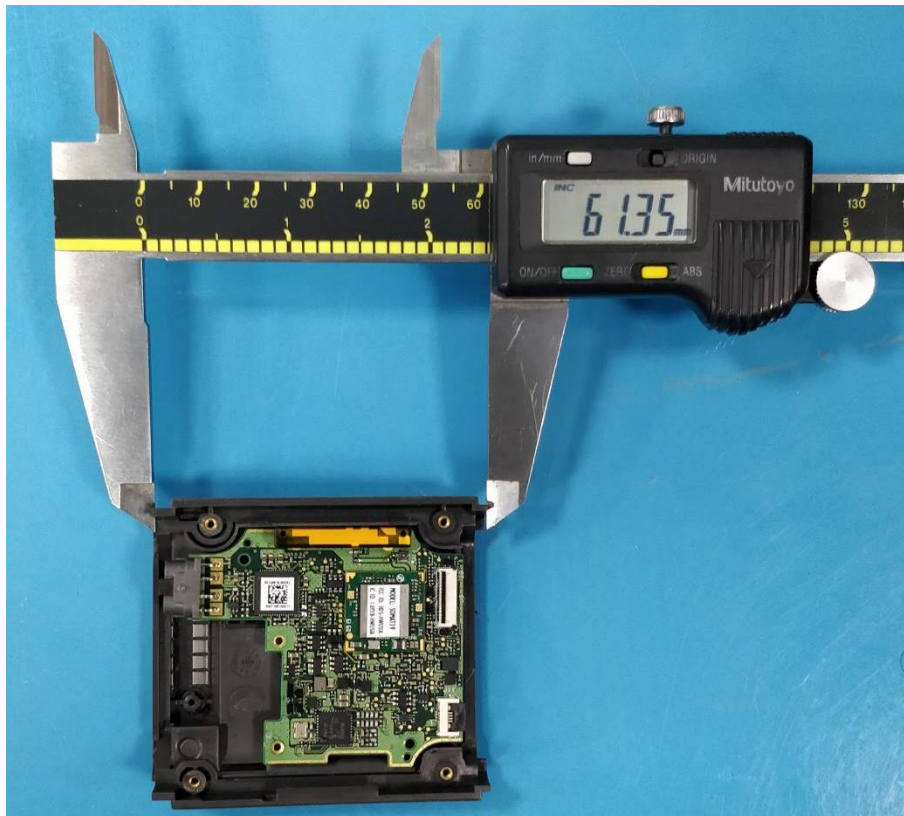

Photo 1: Front view of 8680i Board with LUZON-WIFI & BT Module with Back Cover

Photo 2: Rear view of 860i Board with LUZON-WIF & BT Module

Photo 3: EUT Dimensional View

Photo 4: EUT Dimensional View

Photo 5: EUT Dimensional View