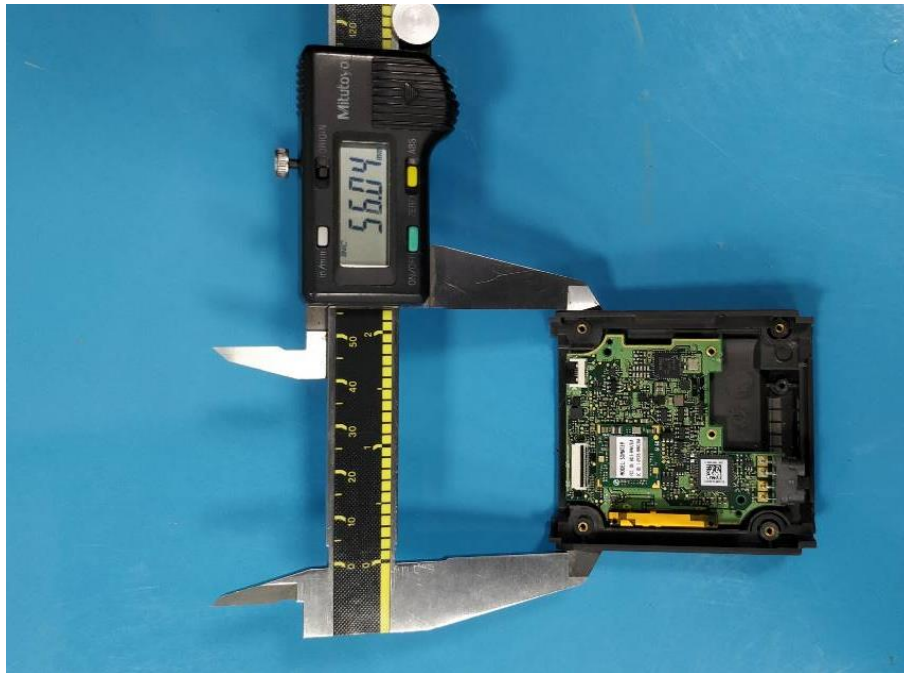

Photo 1: Front view of 8680i Board with LUZON-WIFI & BT Module with Back Cover

Photo 2: Rear view of 860i Board with LUZON-WIF & BT Module

Photo 3: EUT Dimensional View

Photo 4: EUT Dimensional View

Photo 5: EUT Dimensional View