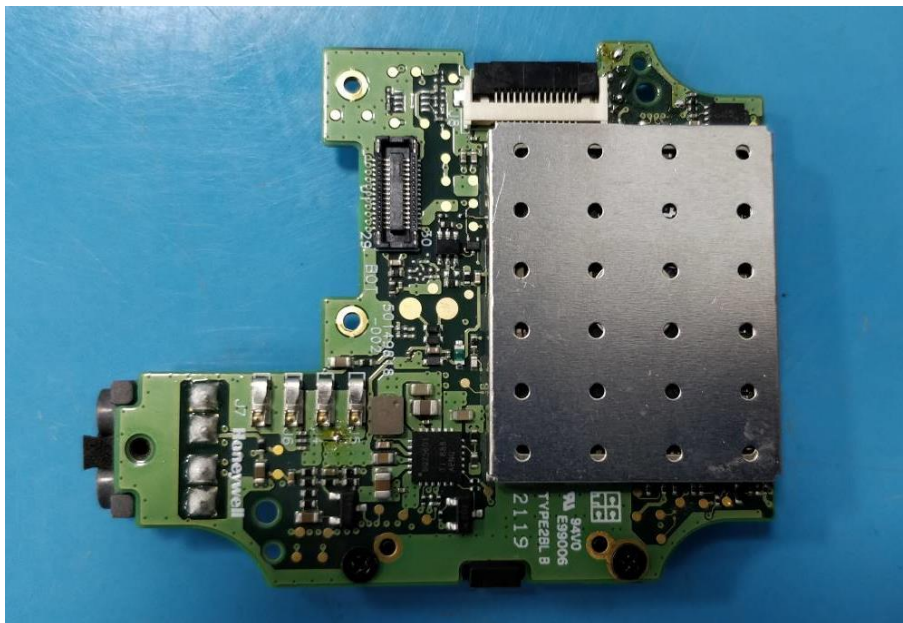

Photo 1: Front view of 8680i Board with LUZON-WIFI & BT Module with Back Cover

Photo 2: Rear view of 860i Board with LUZON-WIF & BT Module

Photo 3: EUT Dimensional View

Photo 4: EUT Dimensional View

Photo 5: EUT Dimensional View