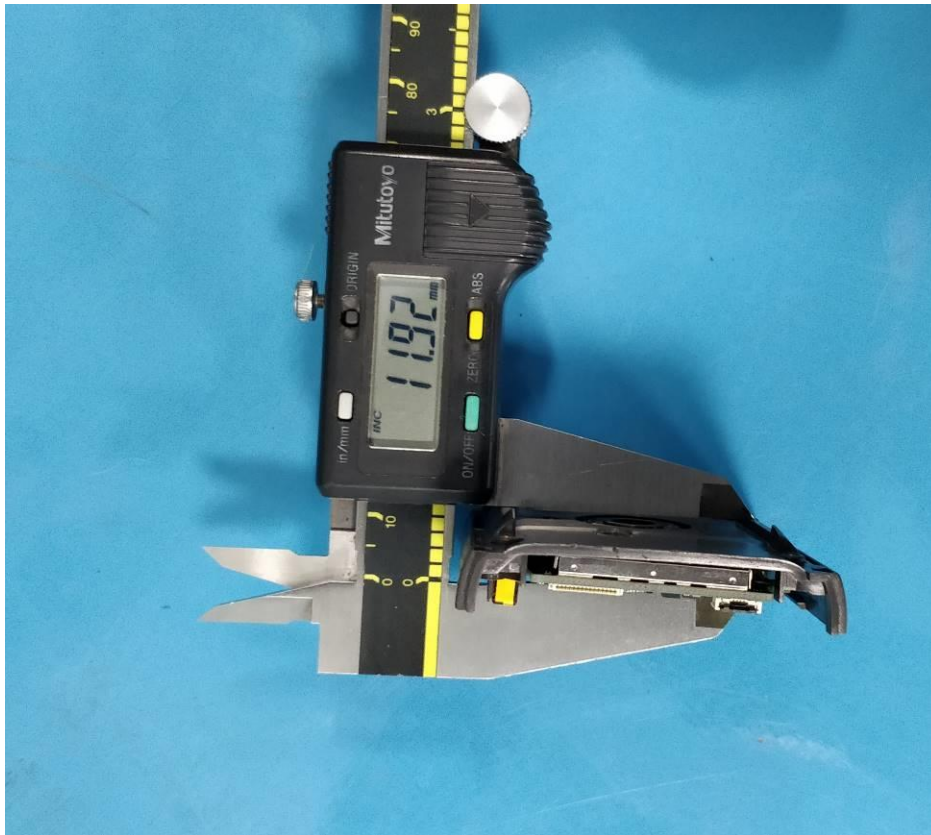

Photo 1: Front view of 8680i Board with LUZON-WIFI & BT Module with Back Cover

Photo 2: Rear view of 860i Board with LUZON-WIF & BT Module

Photo 3: EUT Dimensional View

Photo 4: EUT Dimensional View

Photo 5: EUT Dimensional View