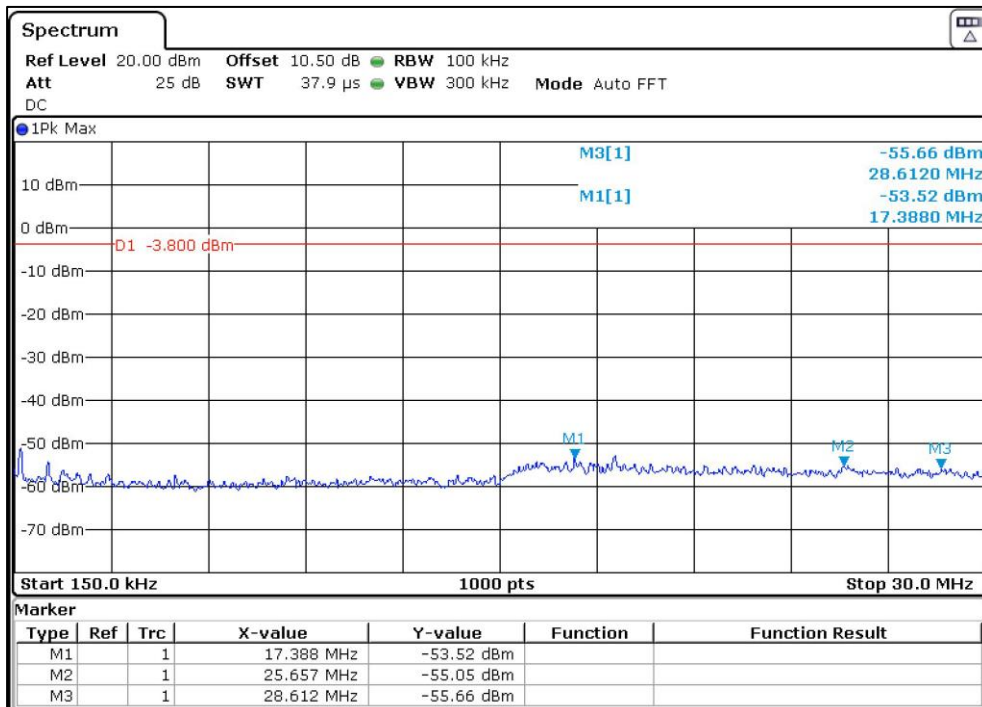

Frequency Range 30MHz –1GHz

Channel Frequency 2462MHz

Frequency Range 1GHz – 26.5GHz

Modulation: 802.11b

Data Rate 11Mbps

Channel Frequency 2412MHz

Frequency Range 9kHz –150kHz

Channel Frequency 2412MHz