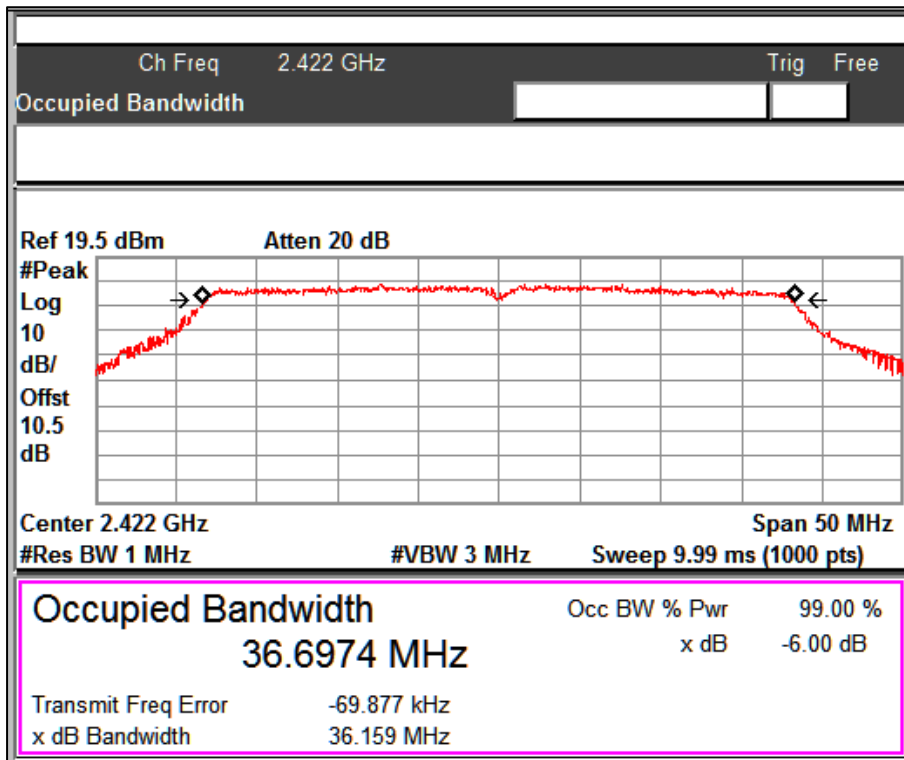

Graphs for OCW 99% bandwidth measurement

Data Rate: MCS0

Channel Frequency: 2422MHz

Data Rate: MCS0

Channel Frequency: 2437MHz

Data Rate: MCS0

Channel Frequency: 2452MHz

Data Rate: MCS7