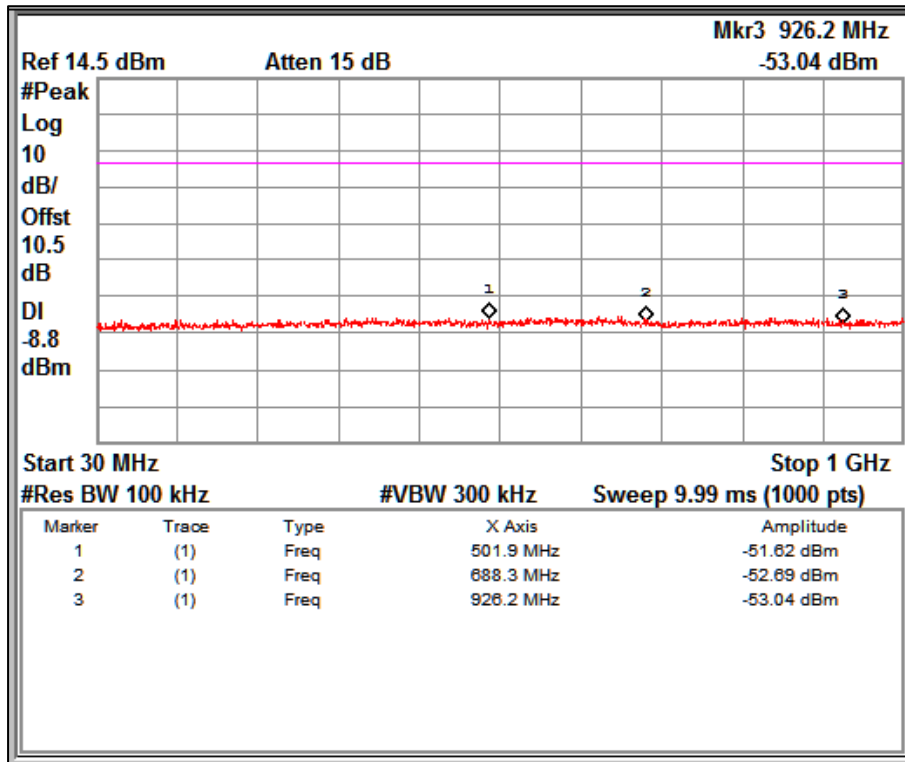

Channel Frequency 2412MHz

Frequency Range 30MHz –1GHz