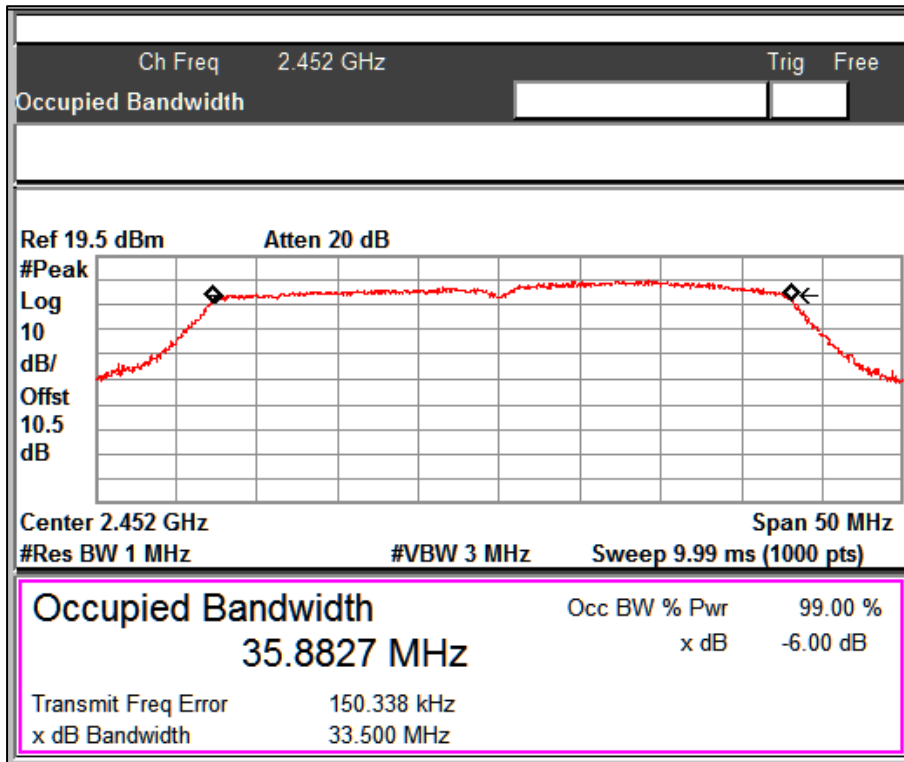

Graphs for OCW 99% bandwidth measurement

Data Rate: MCS0

Channel Frequency: 2422MHz

Data Rate: MCS0

Channel Frequency: 2437MHz

Data Rate: MCS0

Channel Frequency: 2452MHz

Data Rate: MCS7