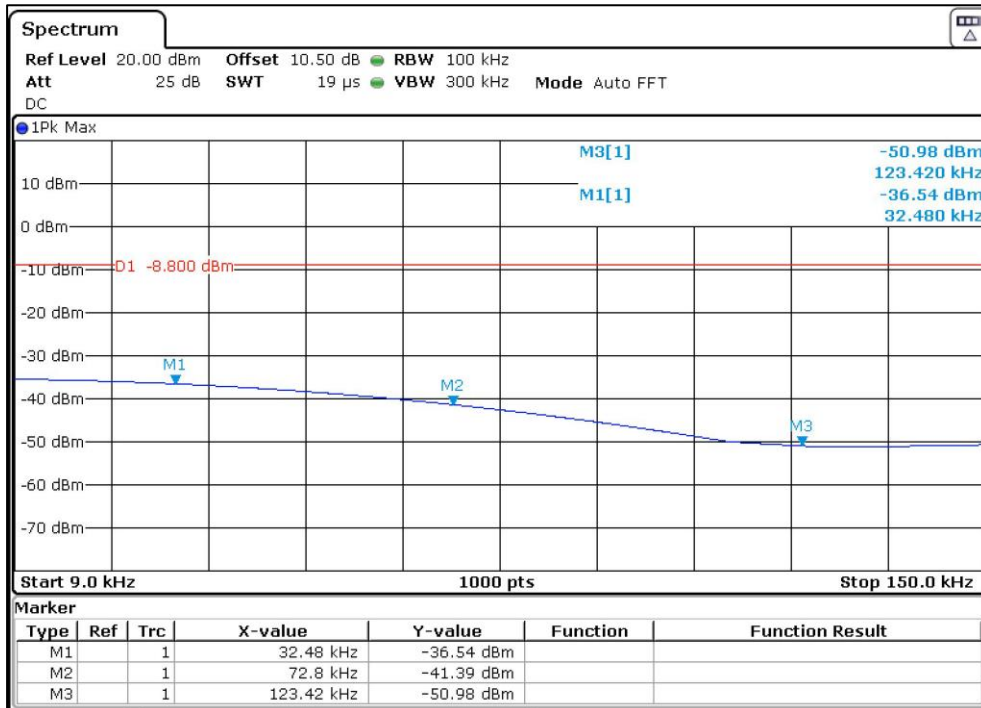

Prüfbericht - Nr.:
Test Report No.:

ULR-TC568821300000073F

Seite 74 von 199
Page 74 of 199

Test results:

Note:

1. All the losses are included during measurement and final values are mentioned in the test report.
2. Final Value (dBm) = Measured Value (dBm) + Attenuator factor (10dB) + Cable loss (0.5dB)
3. This product do not support additional beamforming gain / directional gain, it uses signal antenna and hence directional gain of the single antenna is 4.27 dBi

Data Rate: 1Mbps

Reference plot for 2412MHz

Prüfbericht - Nr.:
Test Report No.:

ULR-TC568821300000073F

Seite 75 von 199
Page 75 of 199

Data Rate: 1Mbps

Reference plot for 2462MHz

Data Rate: 11Mbps

Channel Frequency 2462MHz

Frequency Range 150kHz –30MHz

Channel Frequency 2462MHz

Frequency Range 30MHz –1GHz

Channel Frequency 2462MHz

Frequency Range 1GHz – 26.5GHz

Modulation: 802.11n_20MHz

Data Rate MCS7