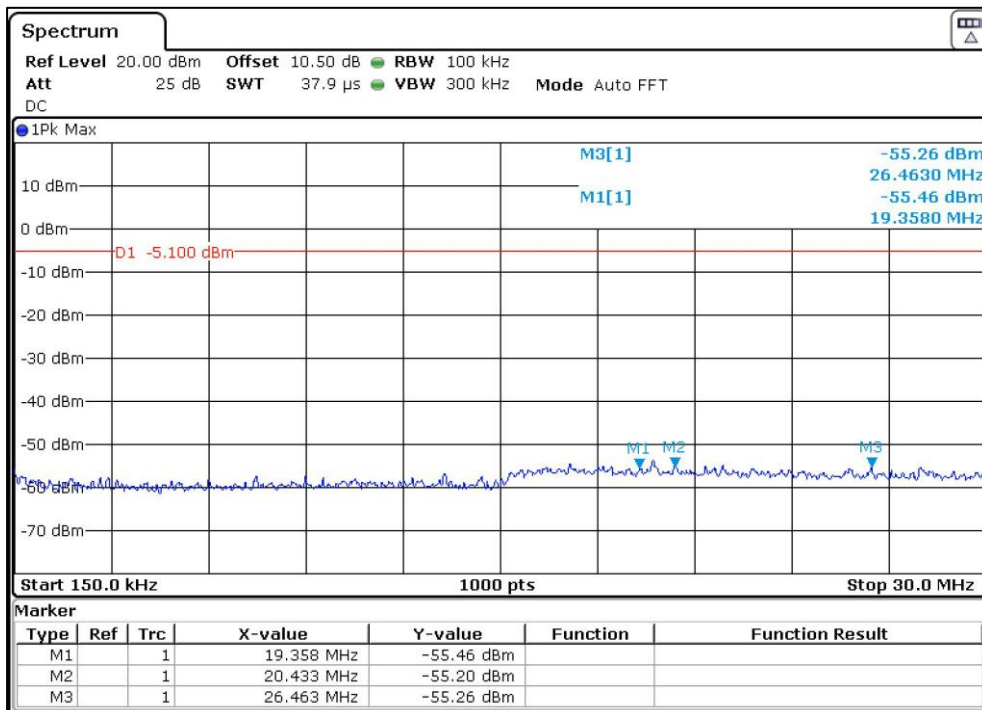

Channel Frequency 2437MHz

Frequency Range 150kHz –30MHz