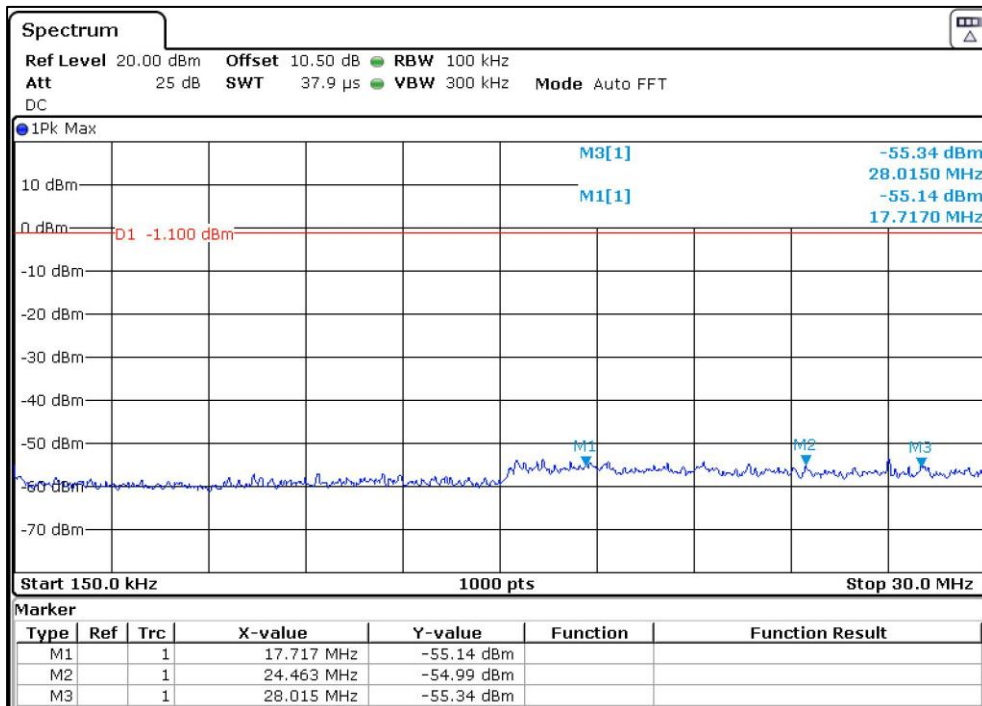

Frequency Range 30MHz –1GHz

Channel Frequency 2412MHz

Frequency Range 1GHz – 26.5GHz

Channel Frequency 2437MHz

Frequency Range 9kHz –150kHz

Channel Frequency 2437MHz

Frequency Range 150kHz –30MHz

Channel Frequency 2437MHz