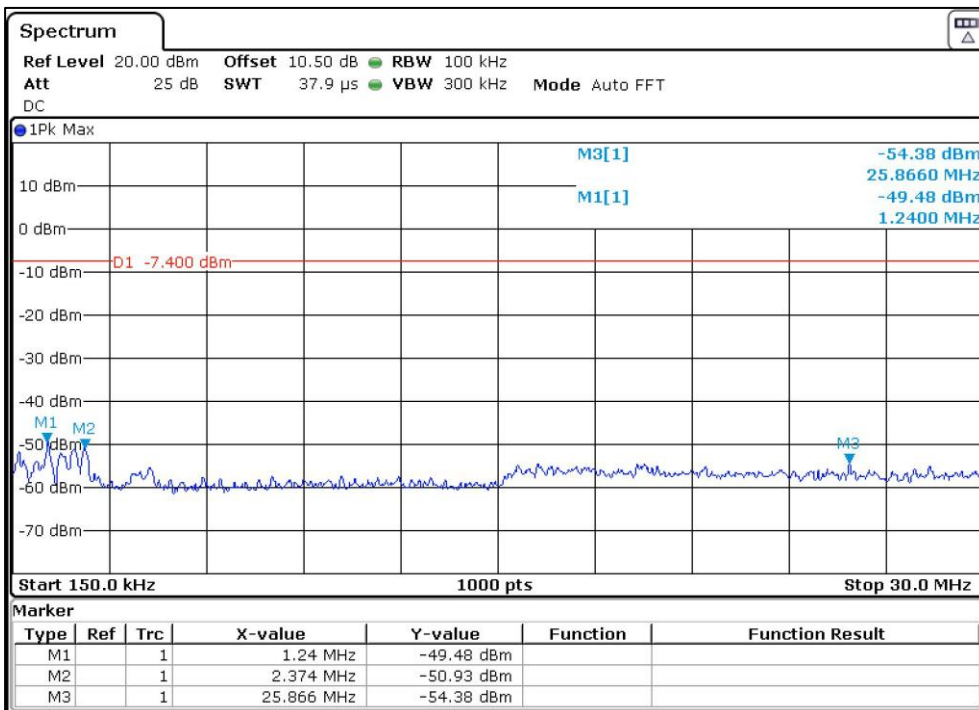

Channel Frequency 2462MHz

Frequency Range 30MHz –1GHz

Channel Frequency 2462MHz

Frequency Range 1GHz – 26.5GHz

Modulation: 802.11n_20MHz

Data Rate MCS0

Channel Frequency 2412MHz

Frequency Range 9kHz –150kHz