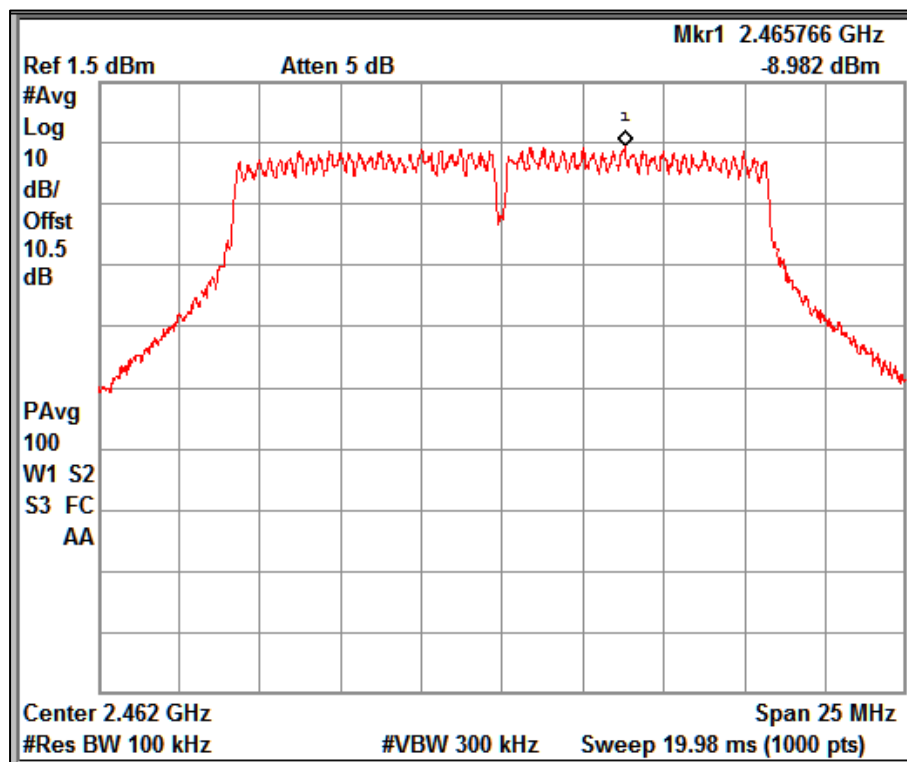

Band edge Channel Frequency 2412MHz

Data Rate: 11Mbps

Band edge Channel Frequency 2462MHz

Modulation: 802.11g

Data Rate (Mbps)	Channel Frequency (MHz)	Reference Value (B) (dBm)	Band edge Frequency (MHz)	Value at Band edge (A) (dBm)	A-B (dBc)	Minimum Limit (dBc)
6	2412	2390	-70.43	-8.08	-62.35	-30
	2462	2483.5	-63.14	-7.35	-55.79	-30
54	2412	2390	-70.00	-8.77	-61.23	-30
	2462	2483.5	-57.86	-8.98	-48.88	-30

Data Rate: 54 Mbps

Reference plot for 2412MHz

Data Rate: 54 Mbps

Reference plot for 2462MHz

Data Rate: 6 Mbps

Band edge Channel Frequency 2412MHz

Data Rate: 6 Mbps

Band edge Channel Frequency 2462MHz