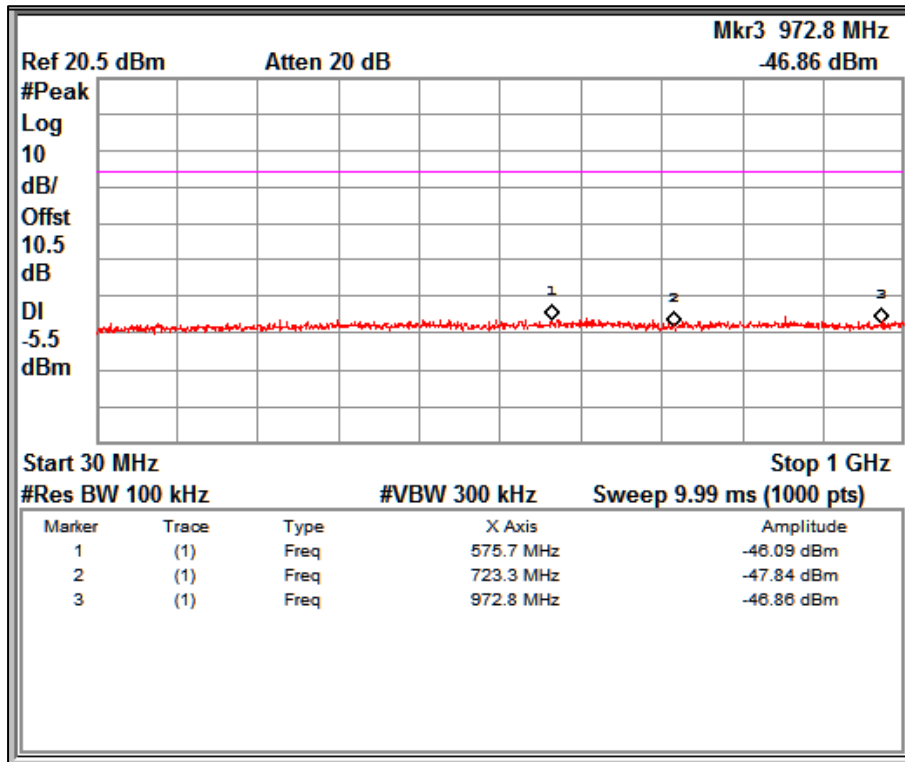

7.4.2 Out-Of-Band Emissions

Modulation: 802.11b

Data Rate 1Mbps

Channel Frequency 2412MHz

Frequency Range 9kHz –150kHz

Channel Frequency 2412MHz

Frequency Range 150kHz –30MHz

Channel Frequency 2412MHz