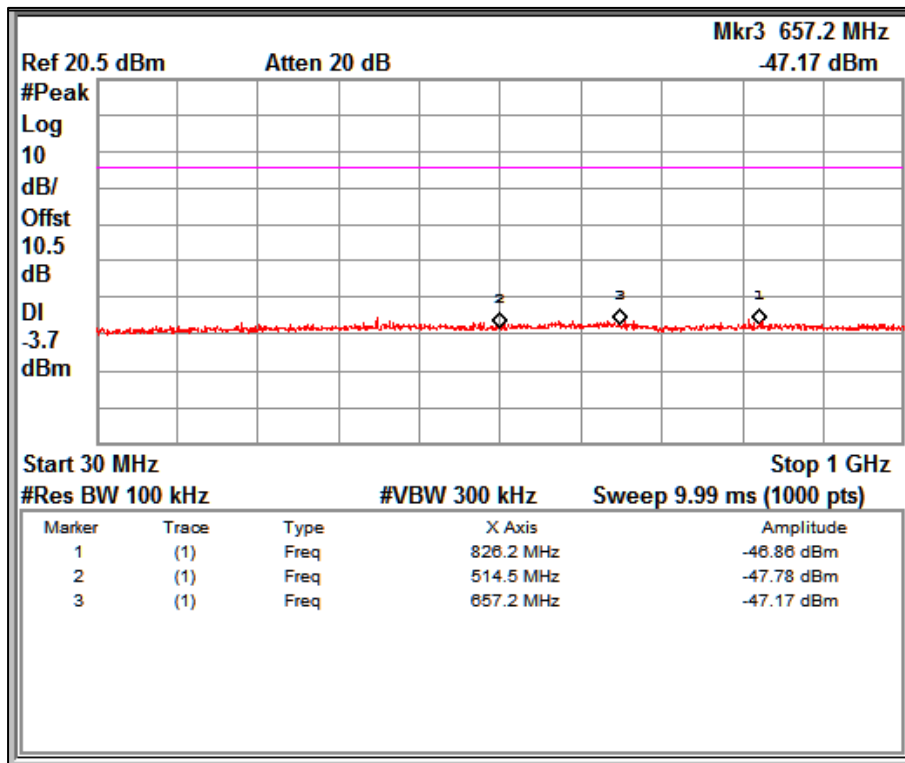

Channel Frequency 2412MHz

Frequency Range 1GHz – 26.5GHz

Channel Frequency 2437MHz

Frequency Range 9kHz –150kHz

Channel Frequency 2437MHz

Frequency Range 150kHz –30MHz

Channel Frequency 2437MHz

Frequency Range 30MHz –1GHz