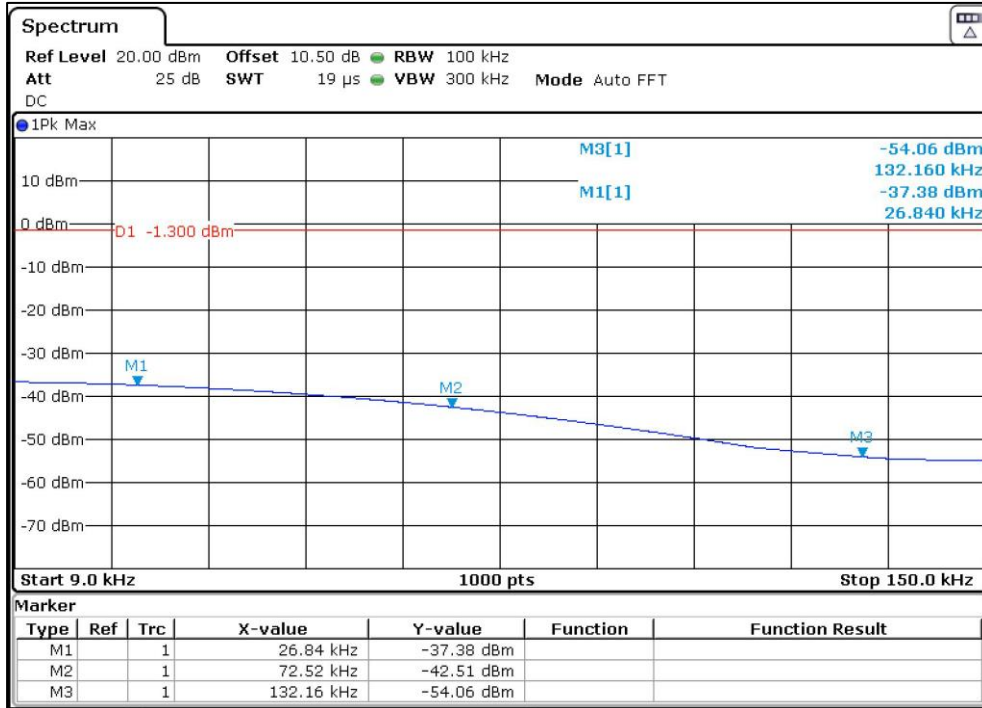

Channel Frequency 2437MHz

Frequency Range 9kHz –150kHz