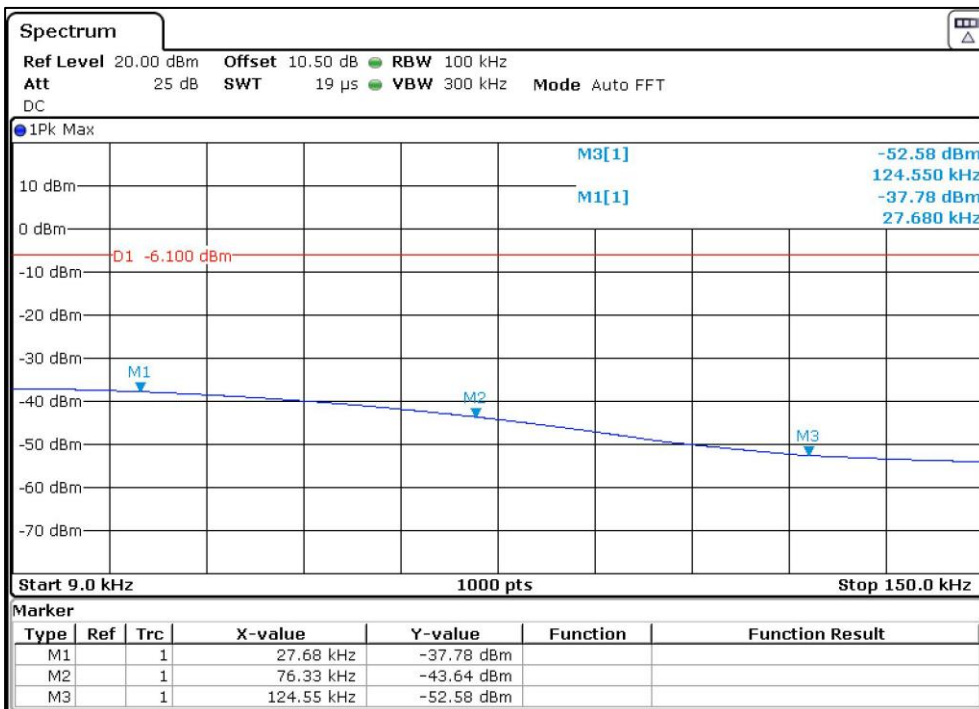

Channel Frequency 2437MHz

Frequency Range 9kHz –150kHz