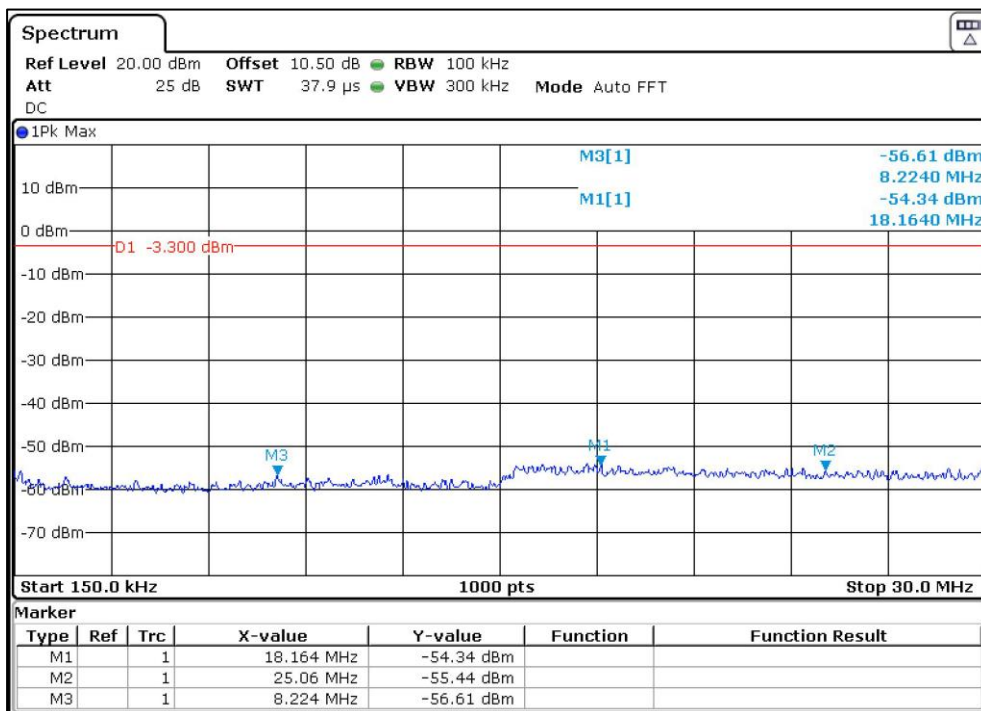

Frequency Range 30MHz –1GHz

Channel Frequency 2437MHz

Frequency Range 1GHz – 26.5GHz

Channel Frequency 2462MHz

Frequency Range 9kHz –150kHz

Channel Frequency 2462MHz

Frequency Range 150kHz –30MHz

Channel Frequency 2462MHz