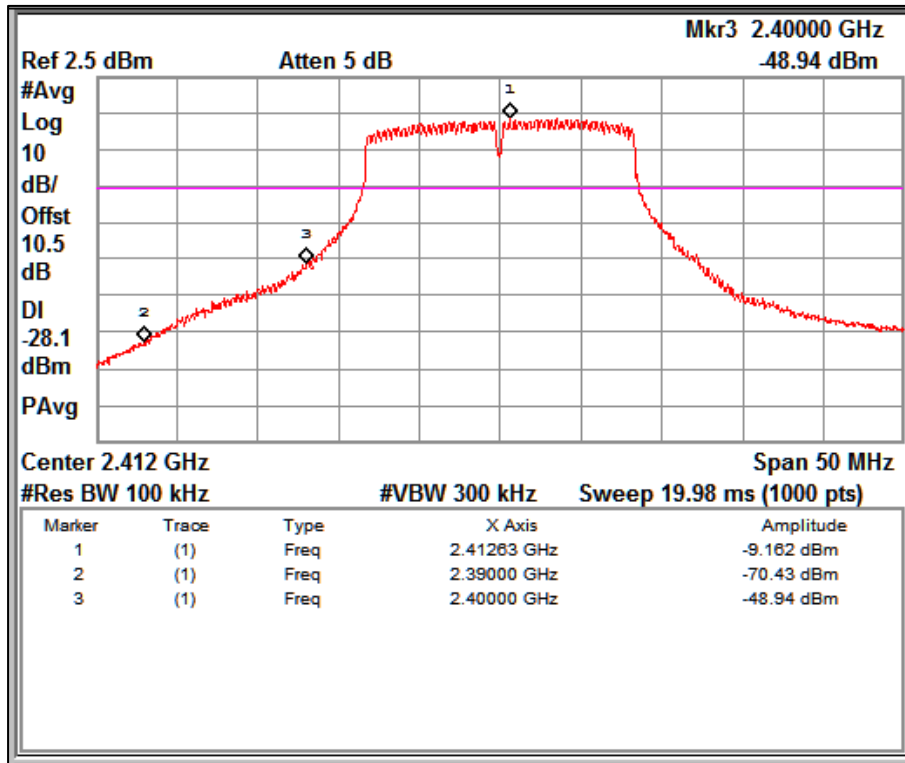

Band edge Channel Frequency 2412MHz

Data Rate: 11Mbps

Band edge Channel Frequency 2462MHz

Modulation: 802.11g

Data Rate (Mbps)	Channel Frequency (MHz)	Reference Value (B) (dBm)	Band edge Frequency (MHz)	Value at Band edge (A) (dBm)	A-B (dBc)	Minimum Limit (dBc)
6	2412	2390	-70.43	-8.08	-62.35	-30
	2462	2483.5	-63.14	-7.35	-55.79	-30
54	2412	2390	-70.00	-8.77	-61.23	-30
	2462	2483.5	-57.86	-8.98	-48.88	-30

Data Rate: 54 Mbps

Reference plot for 2412MHz

Data Rate: 54 Mbps

Reference plot for 2462MHz

Data Rate: 6 Mbps

Band edge Channel Frequency 2412MHz

Data Rate: 6 Mbps

Band edge Channel Frequency 2462MHz

Data Rate: 54 Mbps

Band edge Channel Frequency 2412MHz

Data Rate: 54 Mbps

Band edge Channel Frequency 2462MHz

Prüfbericht - Nr.:
Test Report No.:

ULR-TC568821300000073F

Seite 83 von 199
Page 83 of 199

Modulation: 802.11n_HT20