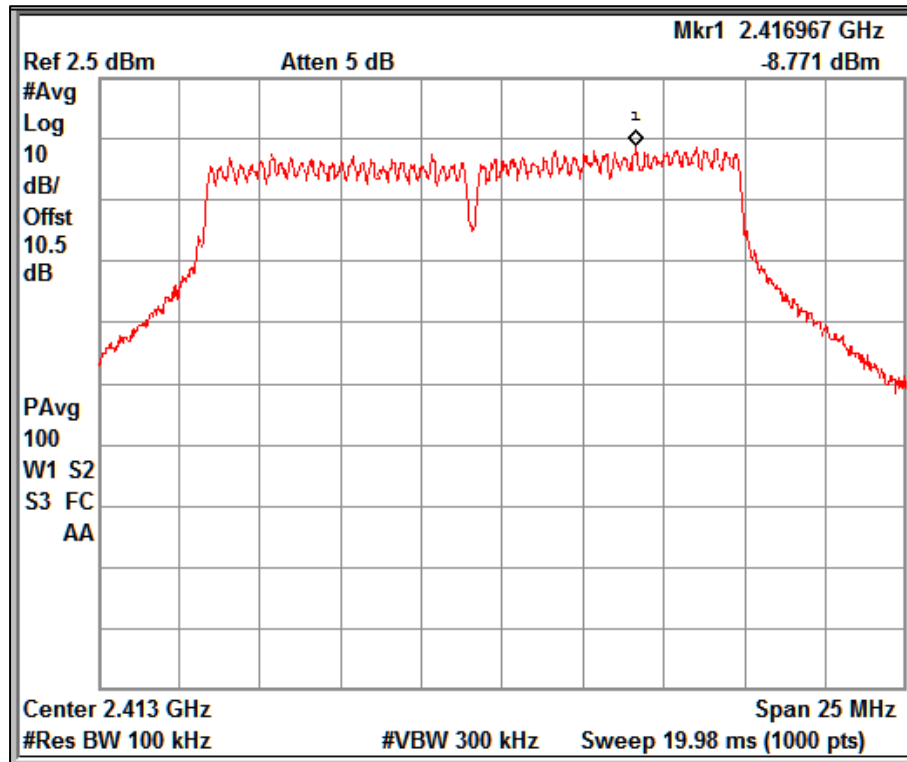

Band edge Channel Frequency 2412MHz

Data Rate: 11Mbps

Band edge Channel Frequency 2462MHz

Modulation: 802.11g

Data Rate (Mbps)	Channel Frequency (MHz)	Reference Value (B) (dBm)	Band edge Frequency (MHz)	Value at Band edge (A) (dBm)	A-B (dBc)	Minimum Limit (dBc)
6	2412	2390	-70.43	-8.08	-62.35	-30
	2462	2483.5	-63.14	-7.35	-55.79	-30
54	2412	2390	-70.00	-8.77	-61.23	-30
	2462	2483.5	-57.86	-8.98	-48.88	-30

Data Rate: 54 Mbps

Reference plot for 2412MHz

Data Rate: 54 Mbps

Reference plot for 2462MHz

Data Rate: 6 Mbps

Band edge Channel Frequency 2412MHz

Data Rate: 6 Mbps

Band edge Channel Frequency 2462MHz