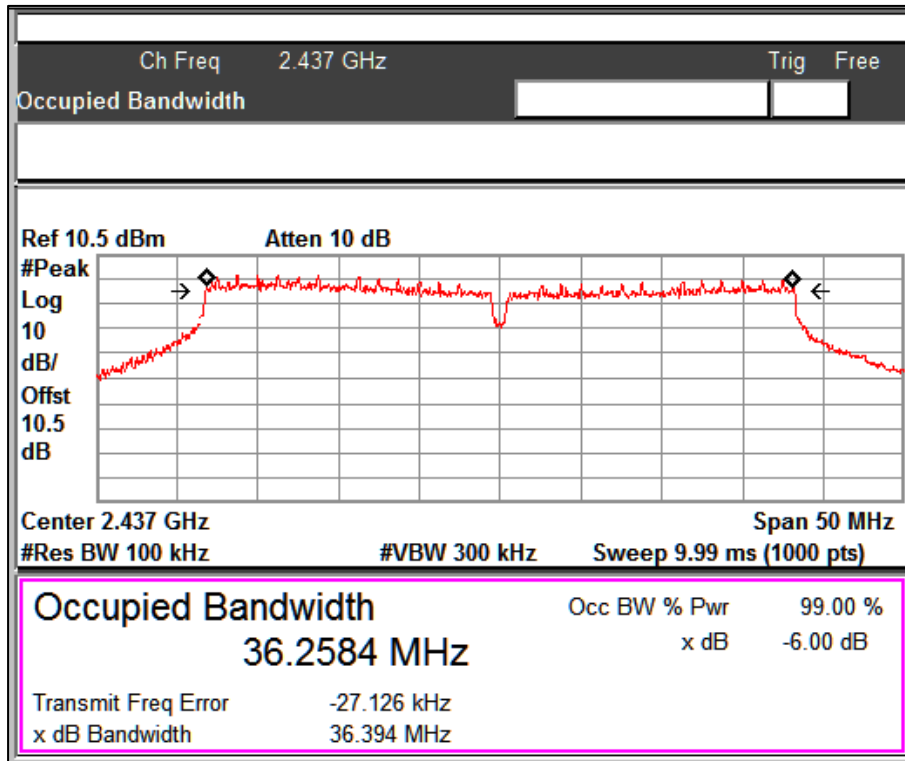

Prüfbericht - Nr.:
Test Report No.:

ULR-TC568821300000073F

Seite 69 von 199
Page 69 of 199

Data Rate: MCS7

Channel Frequency: 2437MHz