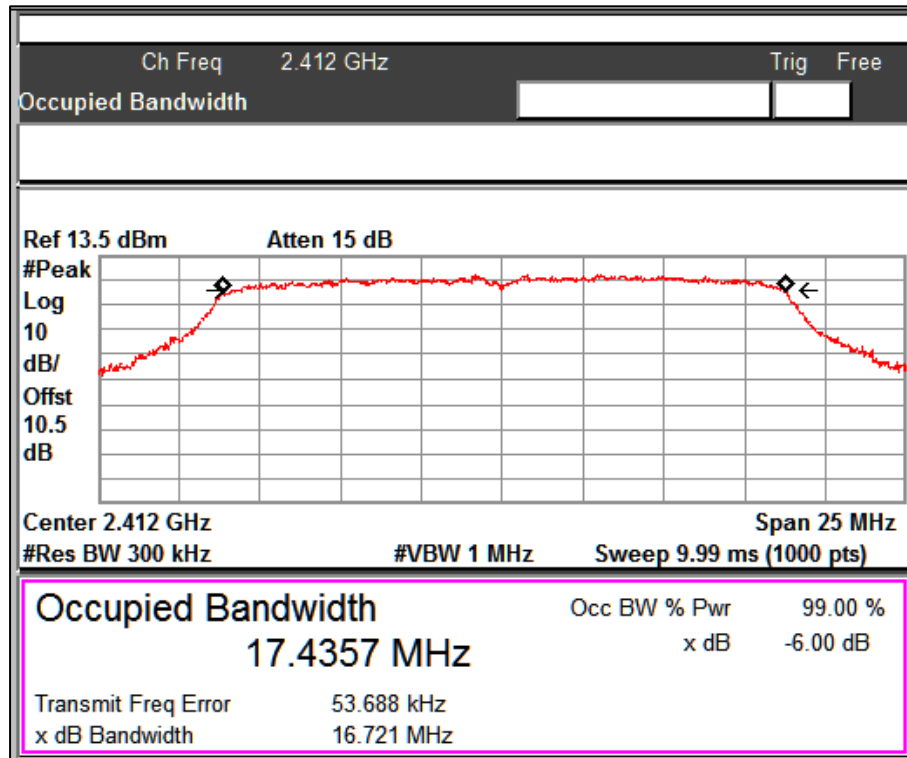

Graphs for OCW 99 % bandwidth measurement

Data Rate: MCS0

Channel Frequency: 2412MHz