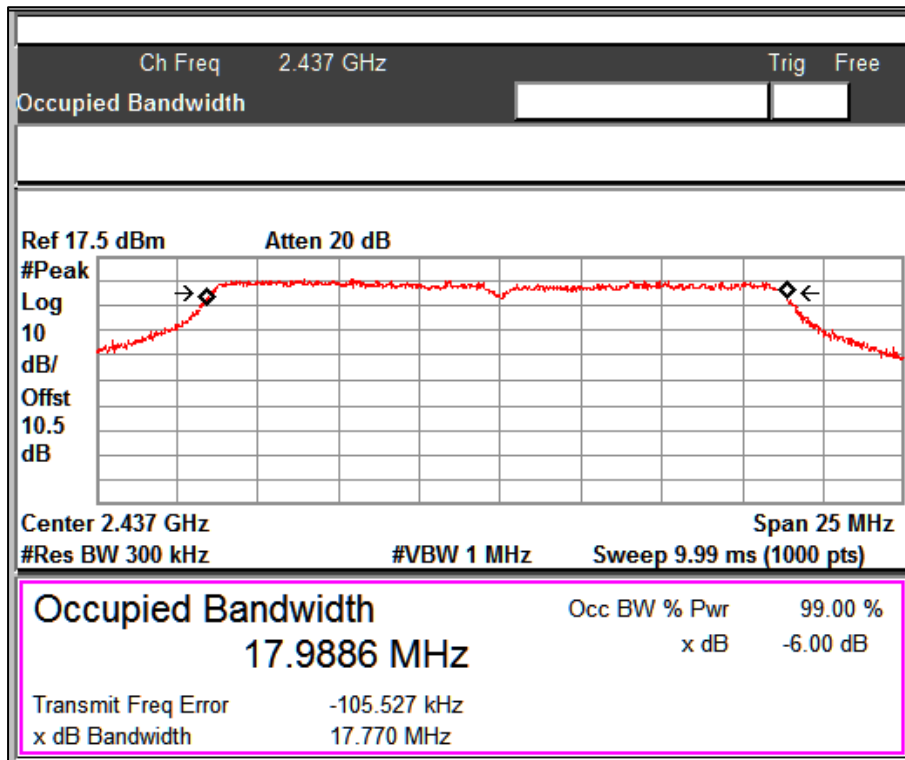

Data Rate: MCS7

Channel Frequency: 2437MHz