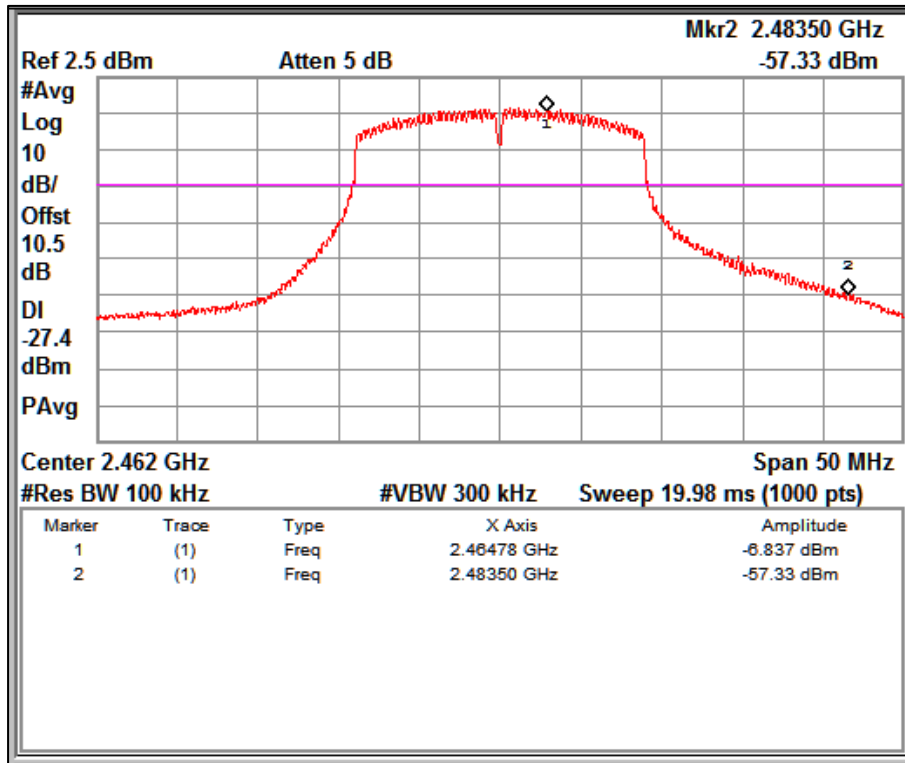

Data Rate: MCS0

Band edge Channel Frequency 2462MHz