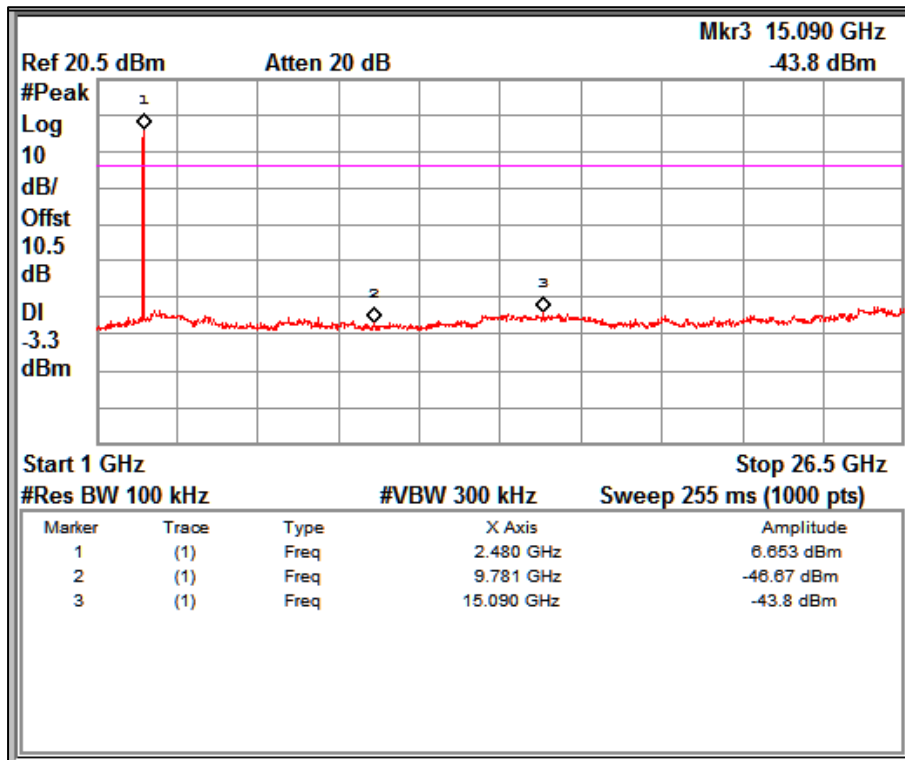

Frequency Range 30MHz –1GHz

Channel Frequency 2437MHz

Frequency Range 1GHz – 26.5GHz

Channel Frequency 2462MHz

Frequency Range 9kHz –150kHz

Channel Frequency 2462MHz

Frequency Range 150kHz –30MHz

Channel Frequency 2462MHz

Frequency Range 30MHz –1GHz

Channel Frequency 2462MHz

Frequency Range 1GHz – 26.5GHz

Modulation: 802.11b

Data Rate 11Mbps

Channel Frequency 2412MHz

Frequency Range 9kHz –150kHz

Channel Frequency 2412MHz