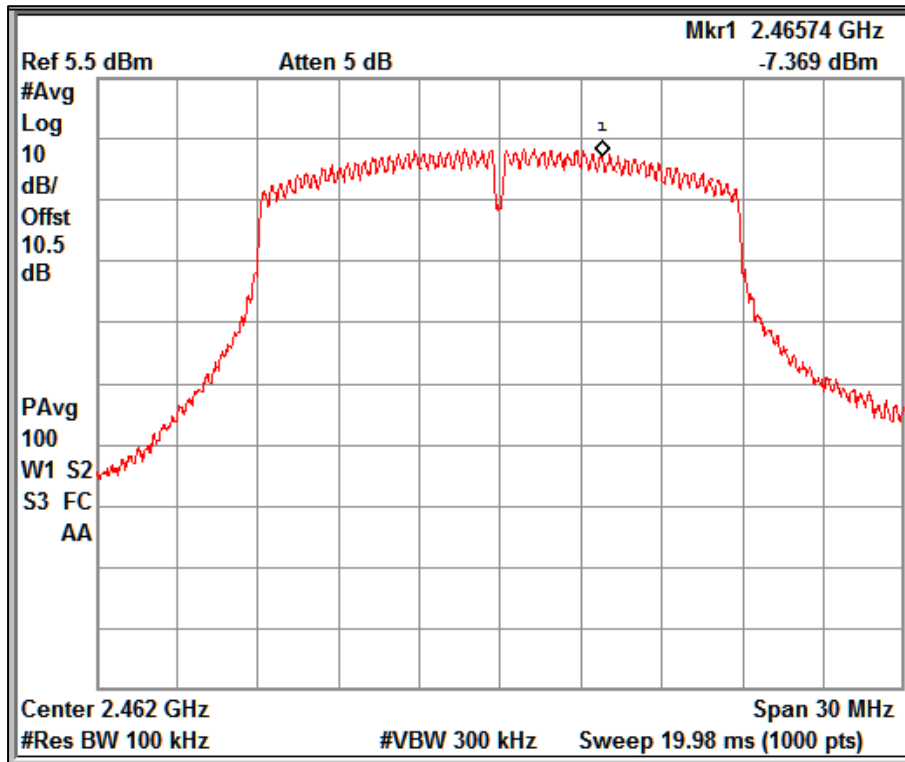

Data Rate: MCS0

Reference plot for 2462MHz