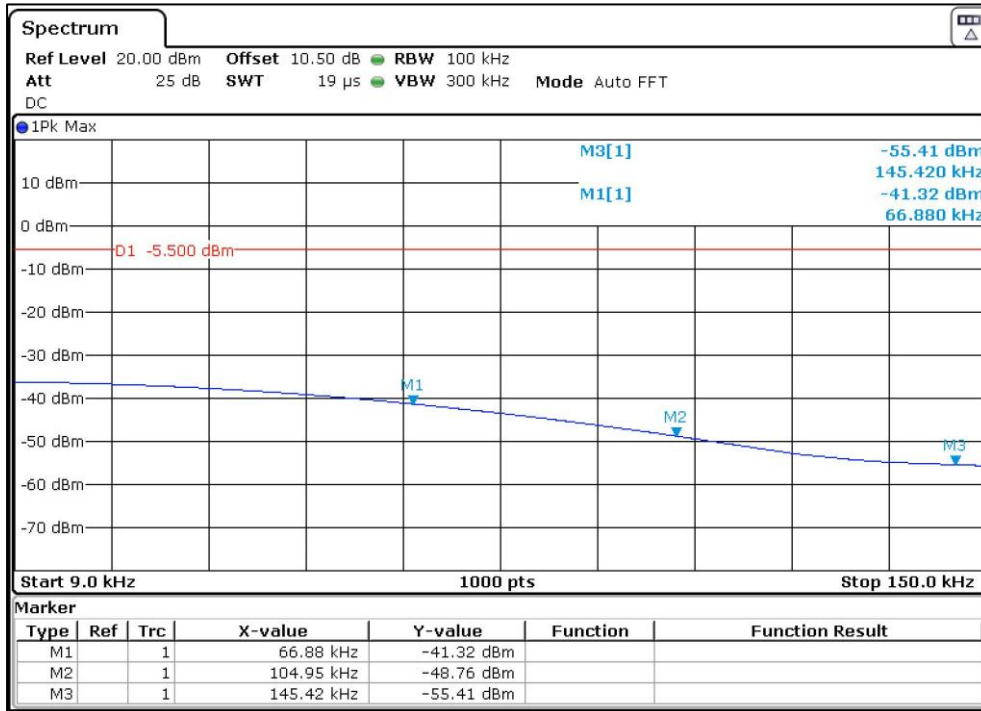

7.4.2 Out-Of-Band Emissions

Modulation: 802.11b

Data Rate 1Mbps

Channel Frequency 2412MHz

Frequency Range 9kHz –150kHz