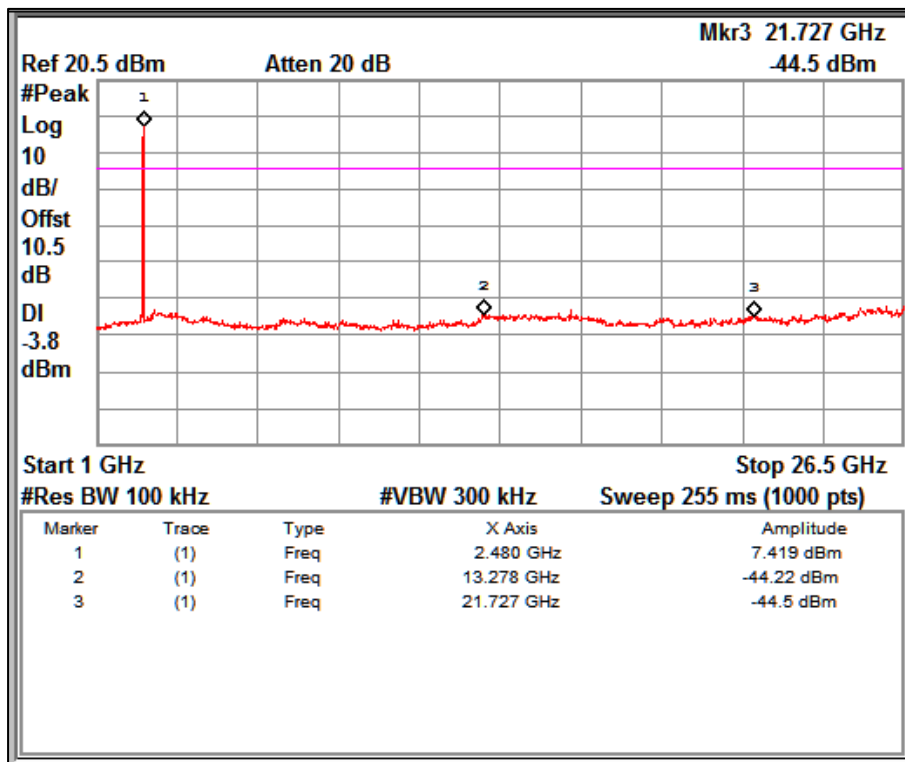

Channel Frequency 2462MHz

Frequency Range 1GHz – 26.5GHz