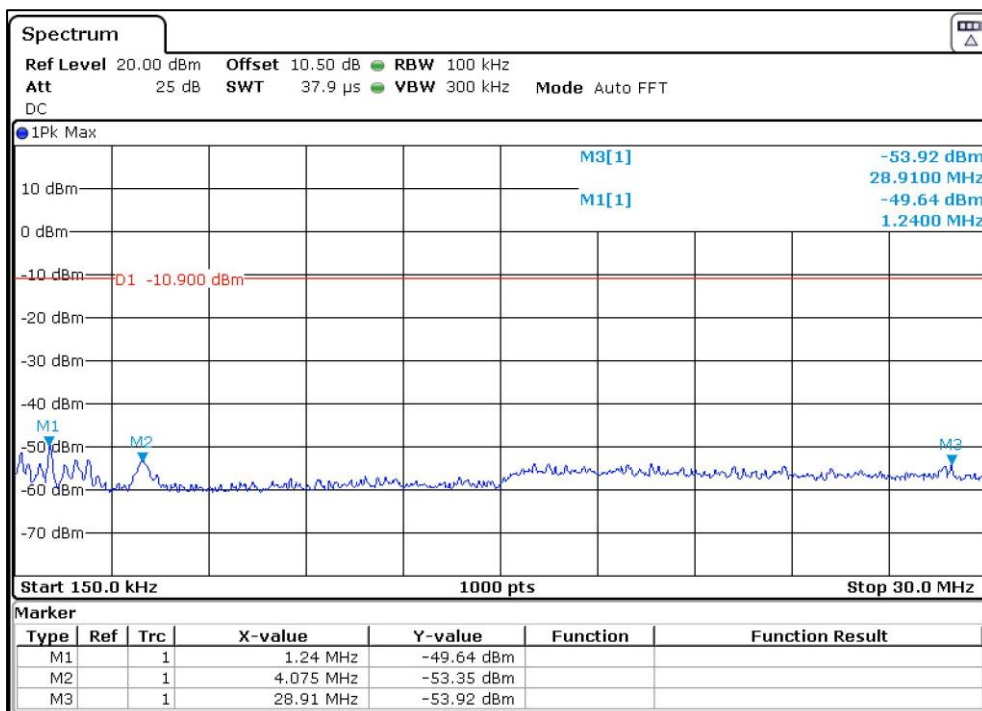

Channel Frequency 2437MHz

Frequency Range 30MHz -1GHz

Channel Frequency 2437MHz

Frequency Range 1GHz - 26.5GHz

Channel Frequency 2462MHz

Frequency Range 9kHz –150kHz

Channel Frequency 2462MHz

Frequency Range 150kHz –30MHz