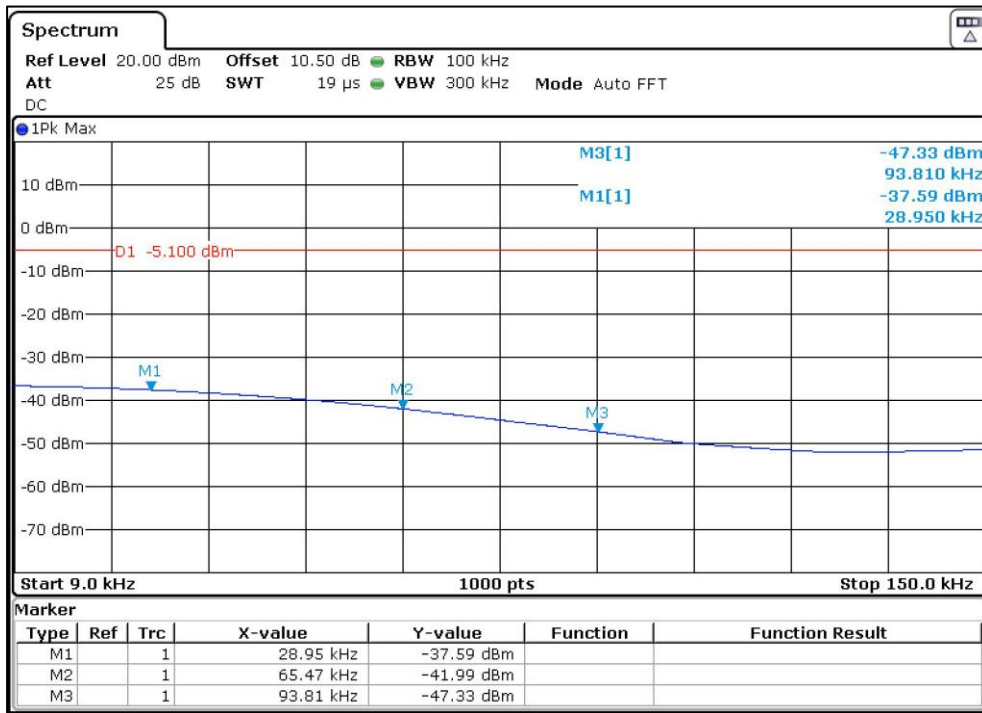

Channel Frequency 2437MHz

Frequency Range 9kHz –150kHz