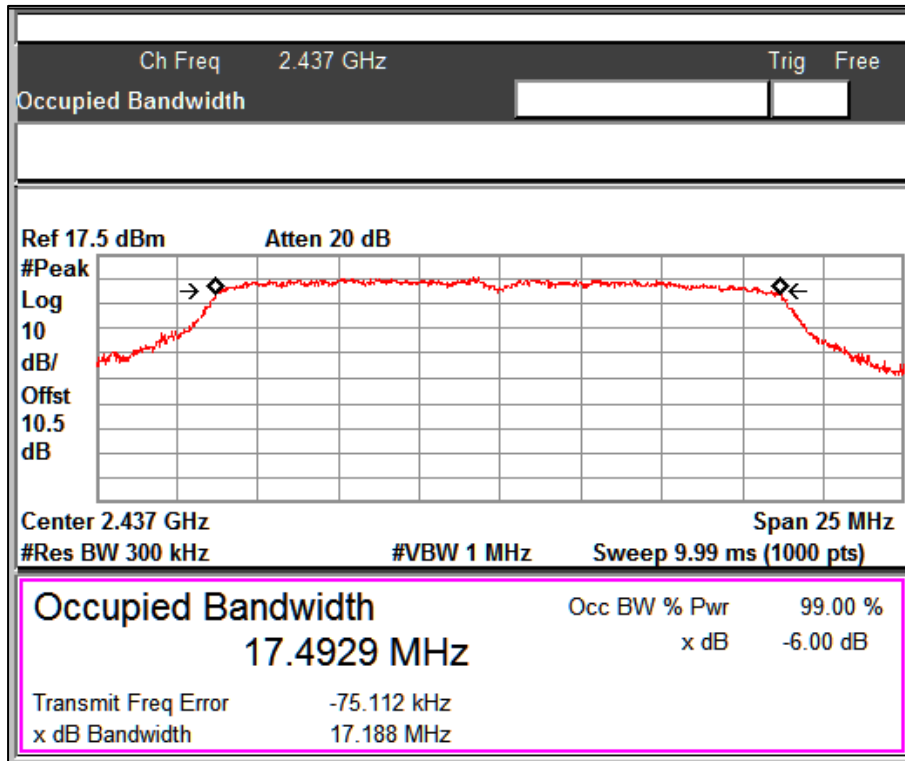

Data Rate: MCS7

Channel Frequency: 2462MHz

Graphs for OCW 99 % bandwidth measurement

Data Rate: MCS0

Channel Frequency: 2412MHz

Data Rate: MCS0

Channel Frequency: 2437MHz

Data Rate: MCS0