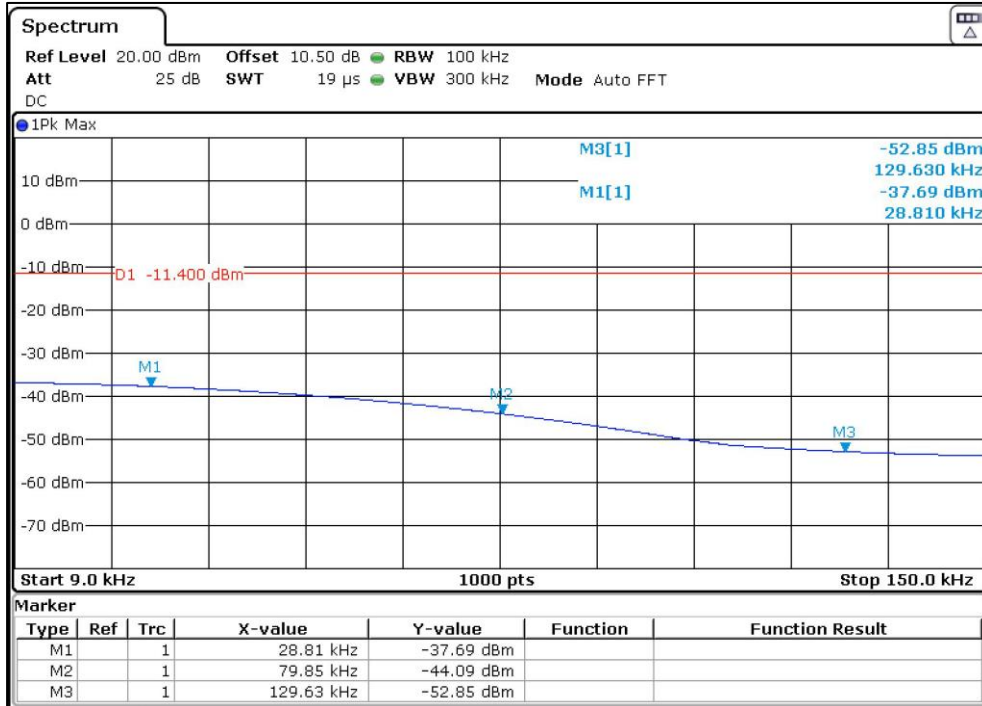

Modulation: 802.11g

Data Rate 54Mbps

Channel Frequency 2412MHz

Frequency Range 9kHz –150kHz