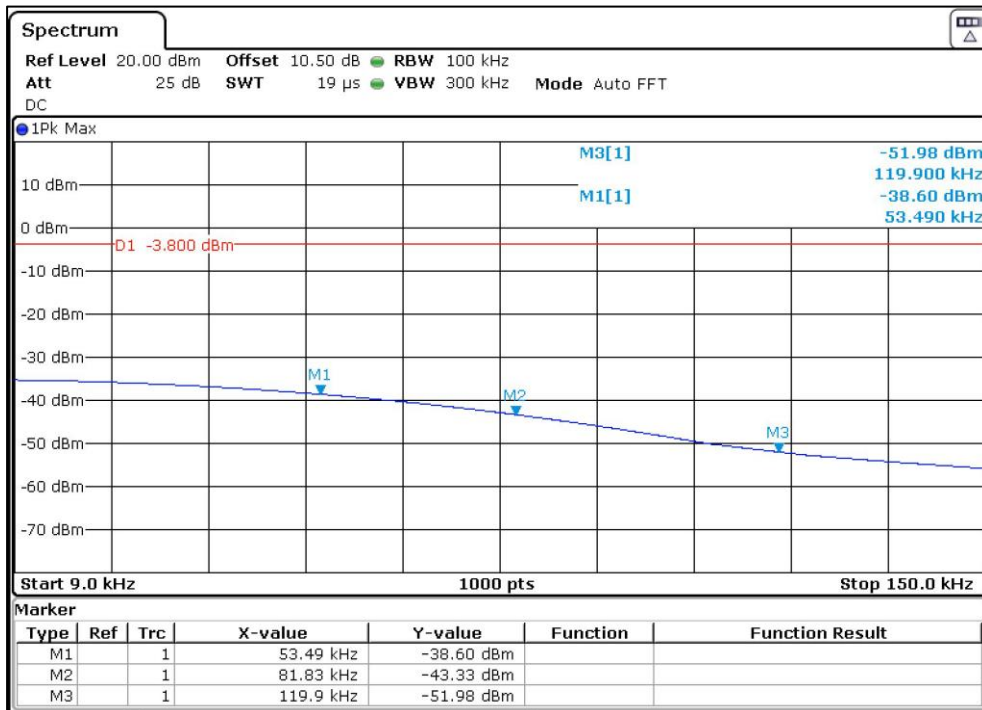

Channel Frequency 2462MHz

Frequency Range 9kHz –150kHz