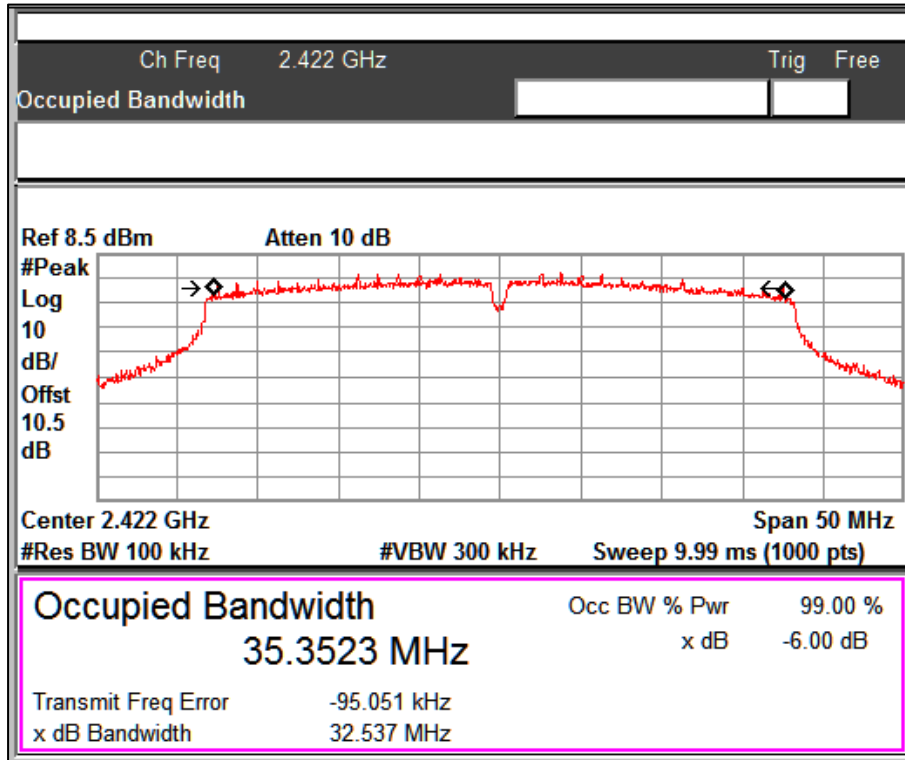

Graphs for 6 dB bandwidth measurement

Data Rate: MCS0

Channel Frequency: 2422MHz