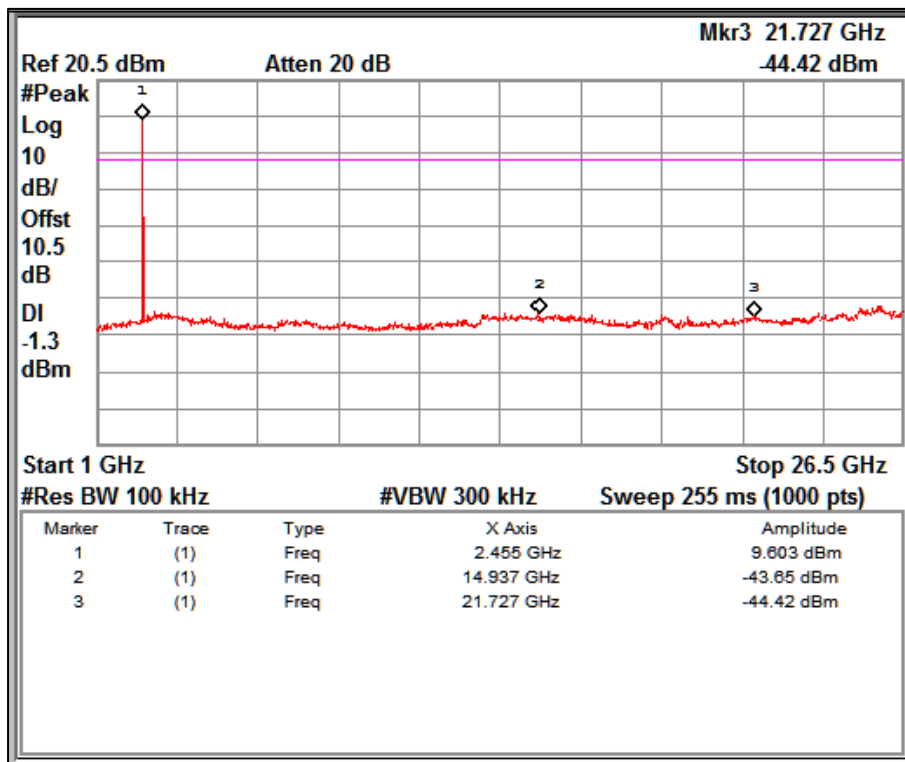

Channel Frequency 2437MHz

Frequency Range 1GHz – 26.5GHz