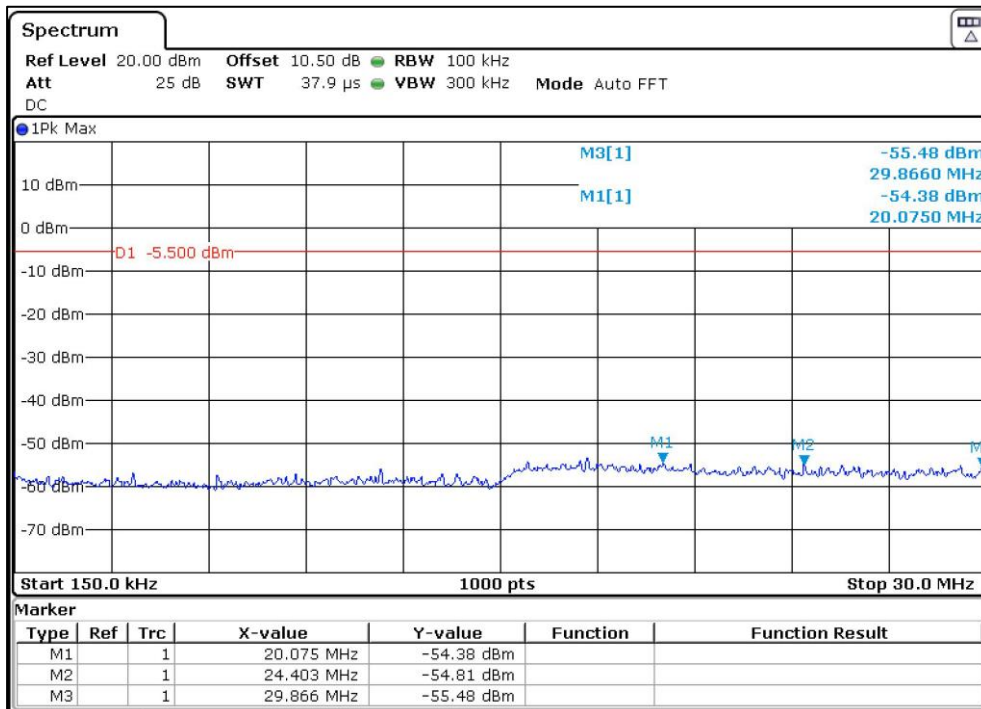

7.4.2 Out-Of-Band Emissions

Modulation: 802.11b

Data Rate 1Mbps

Channel Frequency 2412MHz

Frequency Range 9kHz –150kHz

Channel Frequency 2412MHz

Frequency Range 150kHz –30MHz

Channel Frequency 2412MHz