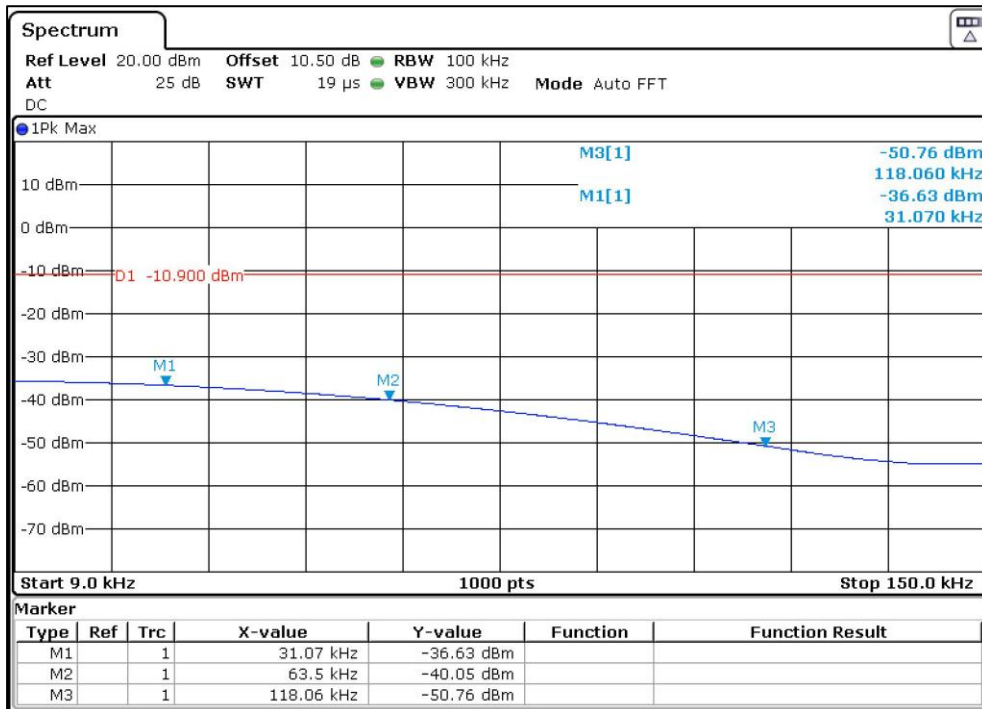

Channel Frequency 2462MHz

Frequency Range 9kHz –150kHz