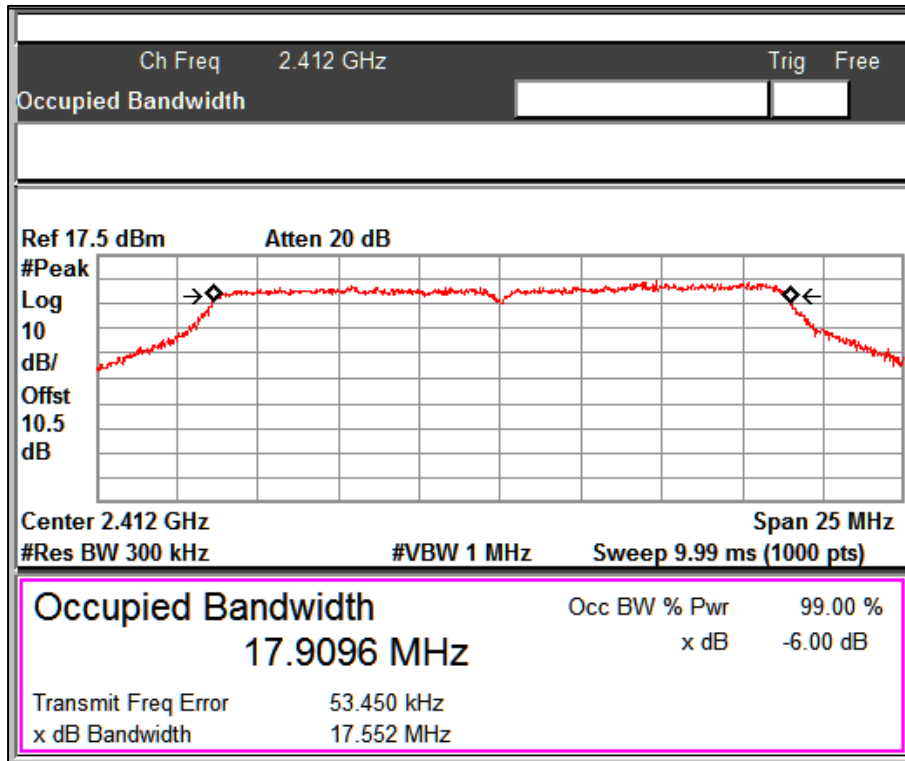

Data Rate: MCS7

Channel Frequency: 2412MHz