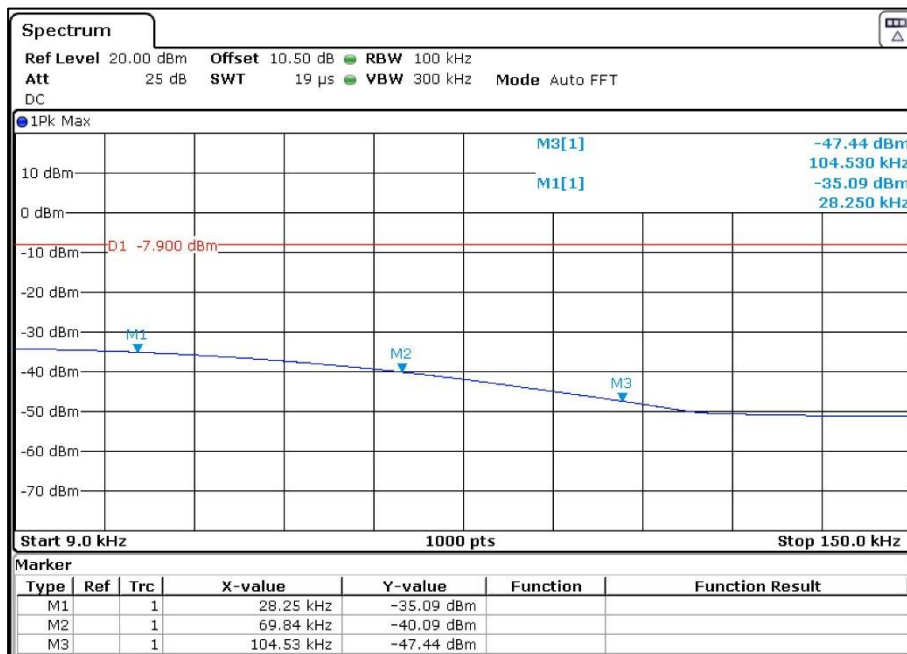

Modulation: 802.11n_40MHz

Data Rate MCS0

Channel Frequency 2422MHz

Frequency Range 9kHz – 150 kHz