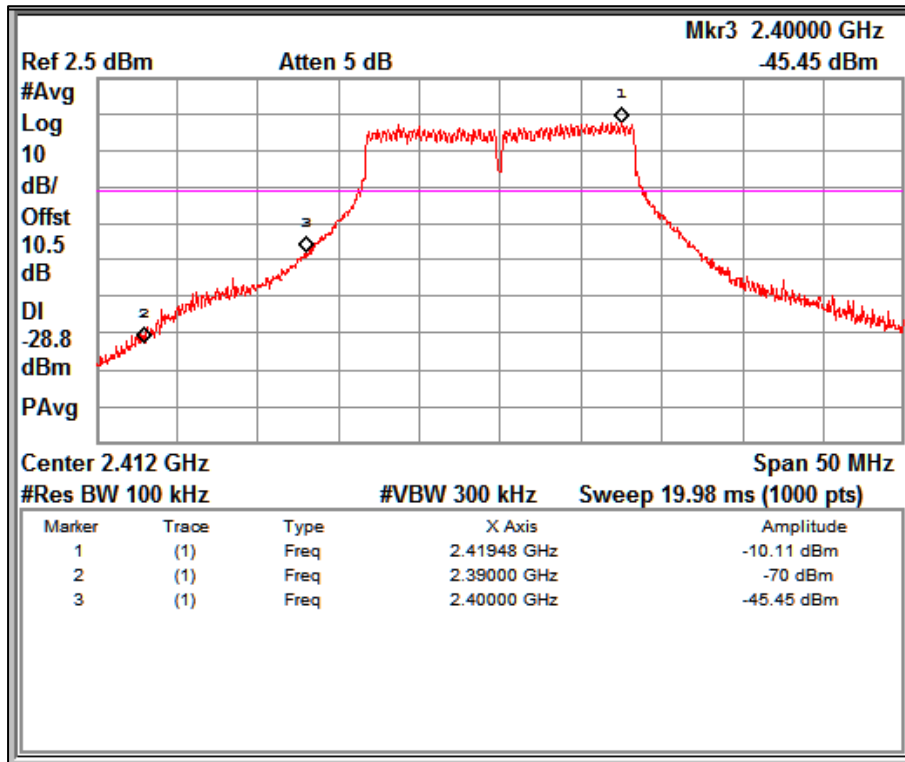

Data Rate: 54 Mbps

Reference plot for 2412MHz

Data Rate: 54 Mbps

Reference plot for 2462MHz

Data Rate: 6 Mbps

Band edge Channel Frequency 2412MHz

Data Rate: 6 Mbps

Band edge Channel Frequency 2462MHz

Data Rate: 54 Mbps

Band edge Channel Frequency 2412MHz

Data Rate: 54 Mbps

Band edge Channel Frequency 2462MHz

Prüfbericht - Nr.:
Test Report No.:

ULR-TC568821300000073F

Seite 83 von 199
Page 83 of 199

Modulation: 802.11n_HT20