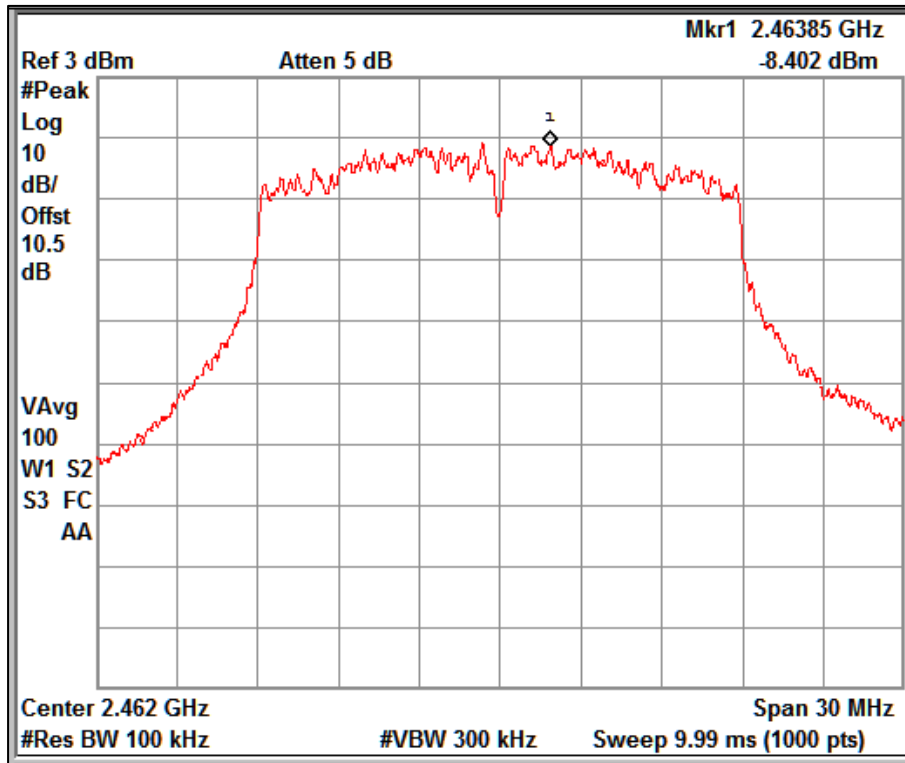

Data Rate: MCS0

Reference plot for 2412MHz

Data Rate: MCS0

Reference plot for 2462MHz

Data Rate: MCS7

Reference plot for 2412MHz

Data Rate: MCS7

Reference plot for 2462MHz