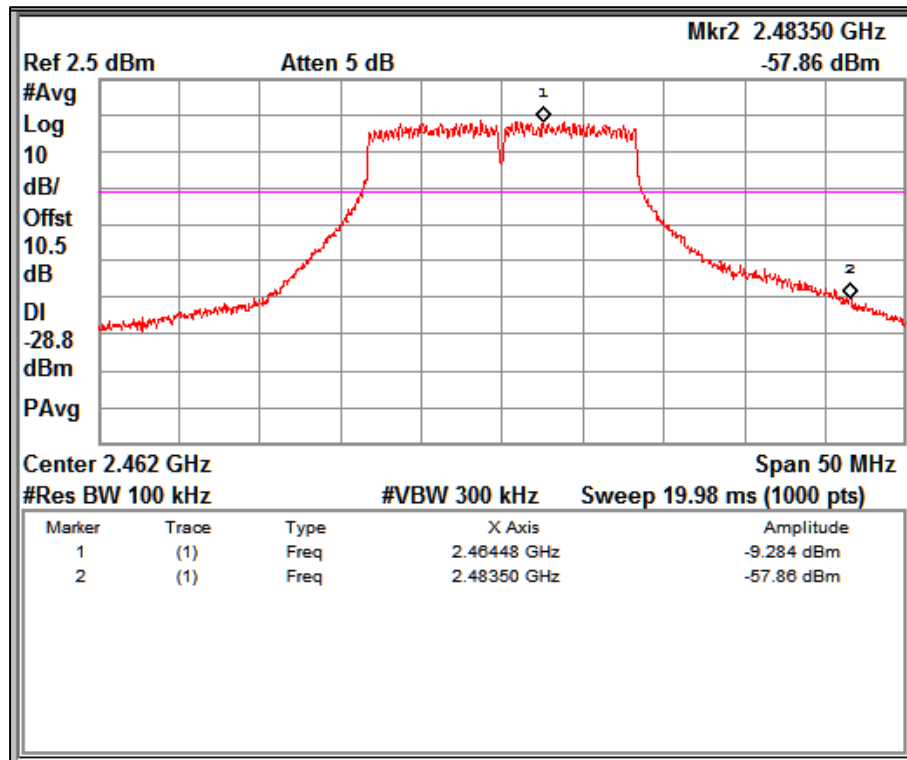

Data Rate: 54 Mbps

Reference plot for 2412MHz

Data Rate: 54 Mbps

Reference plot for 2462MHz

Data Rate: 6 Mbps

Band edge Channel Frequency 2412MHz

Data Rate: 6 Mbps

Band edge Channel Frequency 2462MHz

Data Rate: 54 Mbps

Band edge Channel Frequency 2412MHz

Data Rate: 54 Mbps

Band edge Channel Frequency 2462MHz

Prüfbericht - Nr.:
Test Report No.:

ULR-TC568821300000073F

Seite 83 von 199
Page 83 of 199

Modulation: 802.11n_HT20