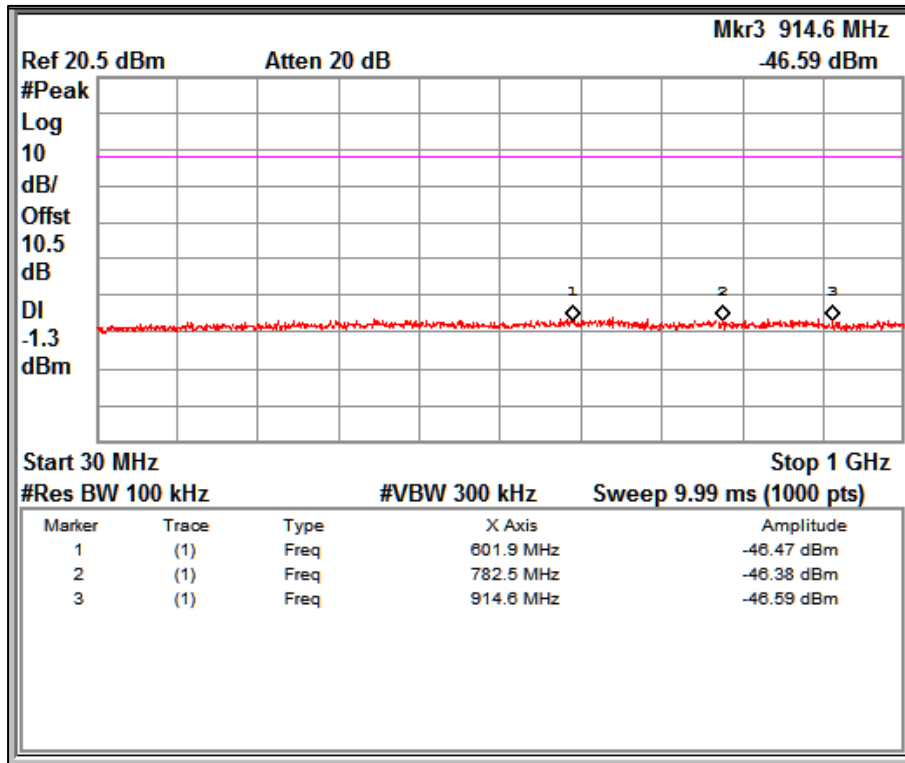

Channel Frequency 2437MHz

Frequency Range 30MHz –1GHz