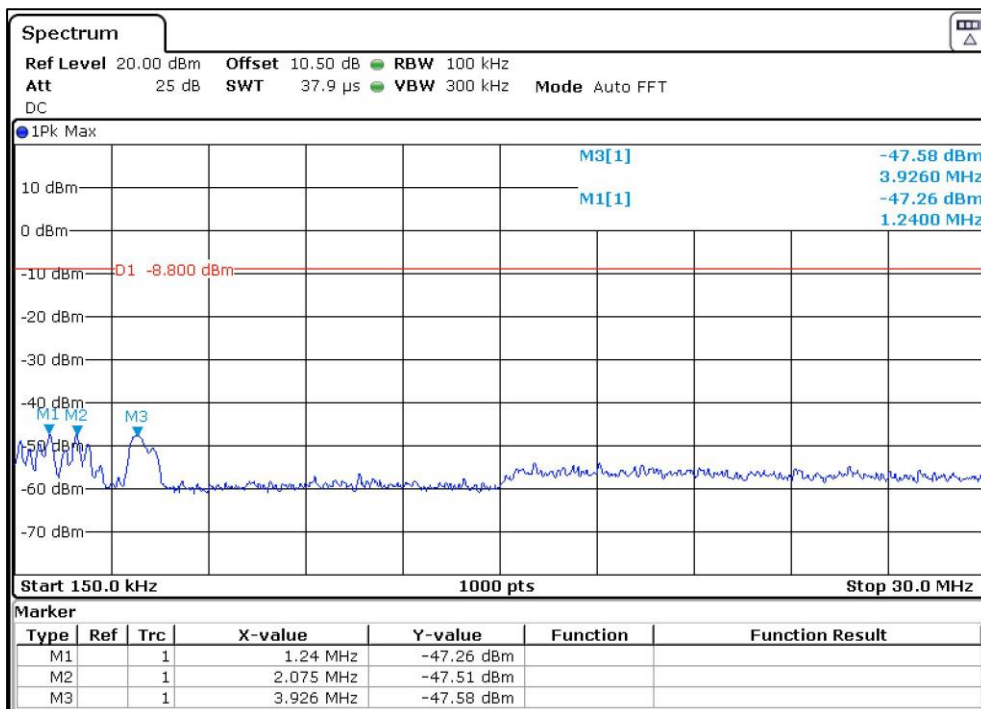

Channel Frequency 2412MHz

Frequency Range 150kHz –30MHz