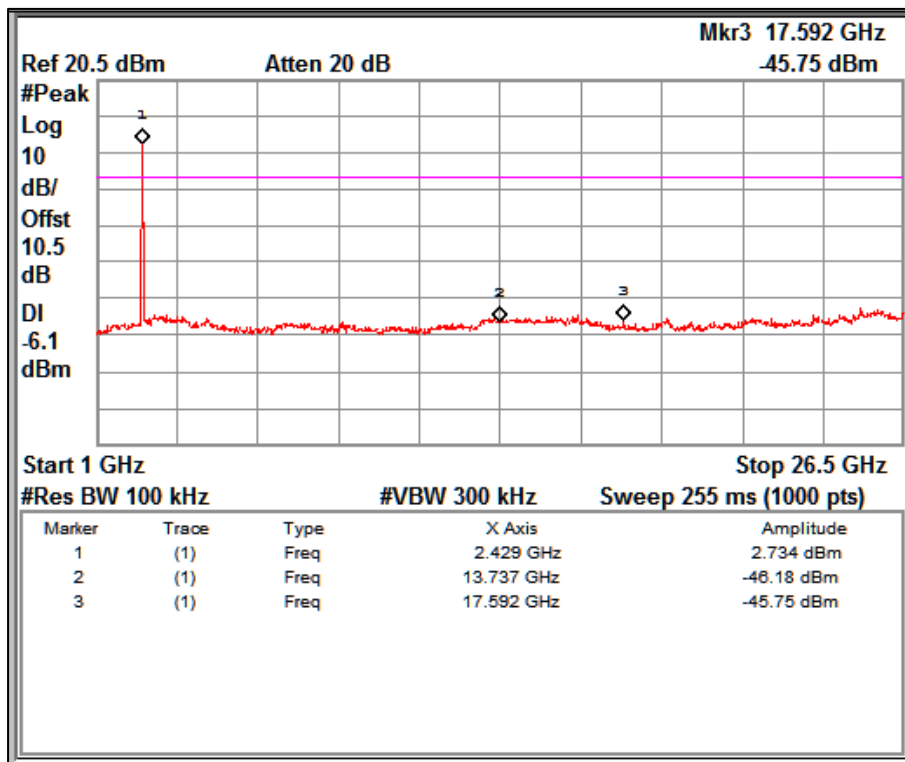

Channel Frequency 2437MHz

Frequency Range 1GHz - 26.5GHz