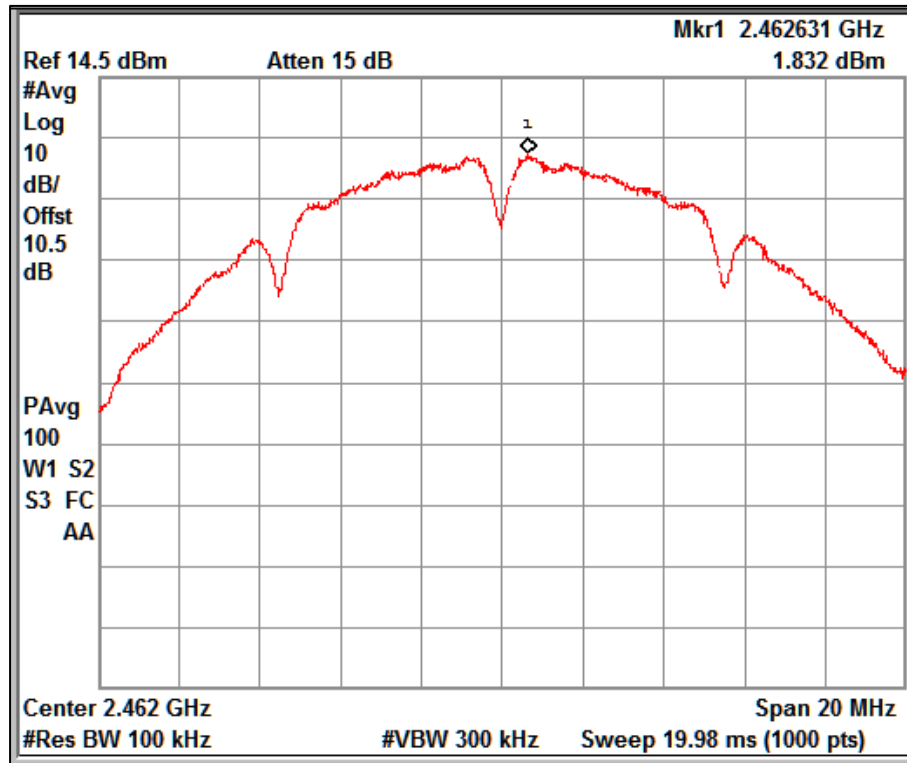

Prüfbericht - Nr.:
Test Report No.:

ULR-TC568821300000073F

Seite 75 von 199
Page 75 of 199

Data Rate: 1Mbps

Reference plot for 2462MHz