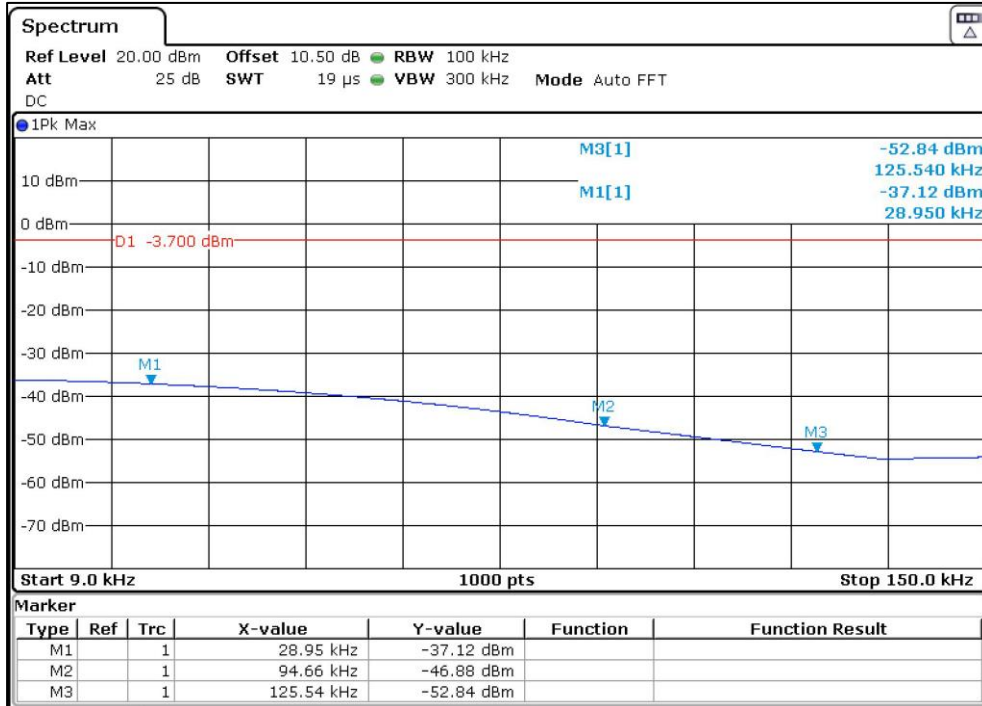

Channel Frequency 2437MHz

Frequency Range 9kHz –150kHz