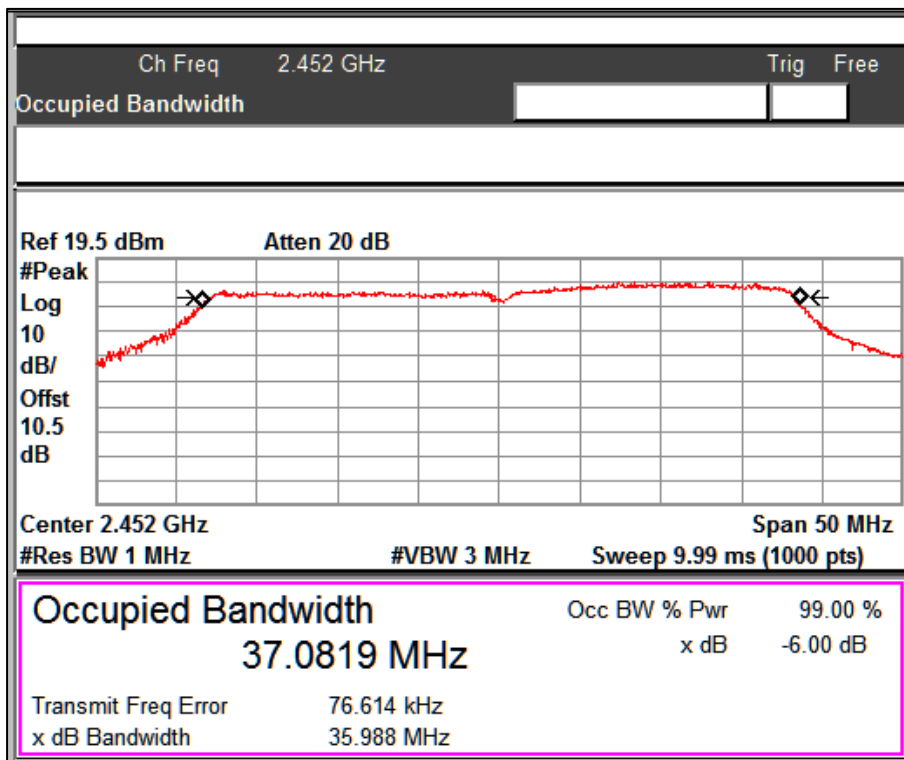

Channel Frequency: 2422MHz

Prüfbericht - Nr.:
Test Report No.:

ULR-TC568821300000073F

Seite 72 von 199
Page 72 of 199

Data Rate: MCS7

Channel Frequency: 2437MHz

Data Rate: MCS7

Channel Frequency: 2452MHz