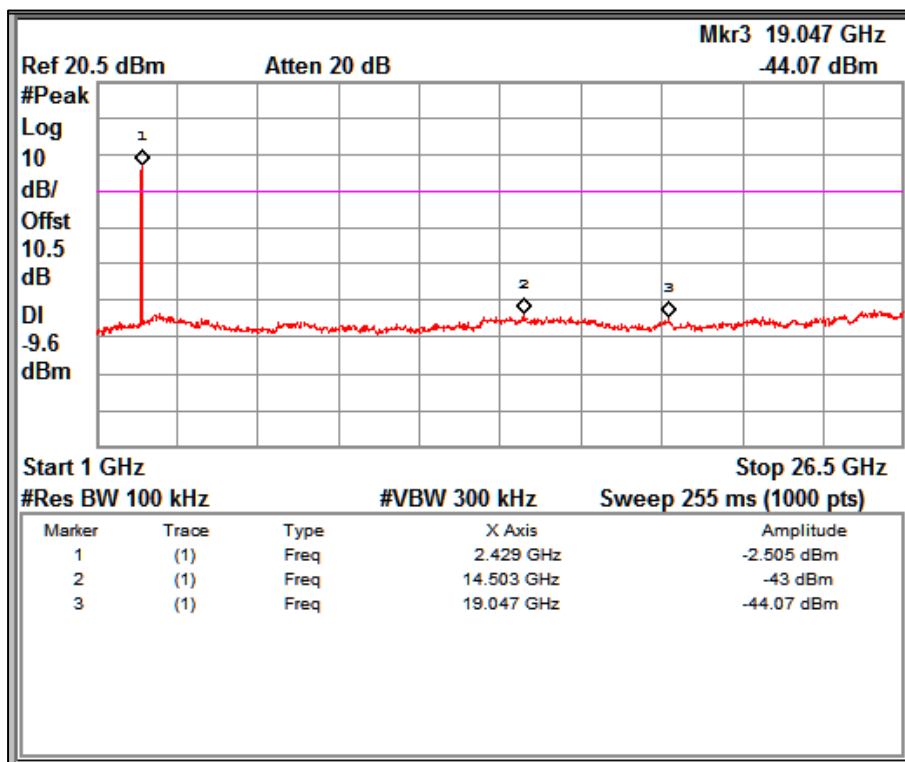

Modulation: 802.11g

Data Rate 6Mbps

Channel Frequency 2412MHz

Frequency Range 9kHz –150kHz

Channel Frequency 2412MHz

Frequency Range 150kHz –30MHz

Channel Frequency 2412MHz

Frequency Range 30MHz –1GHz