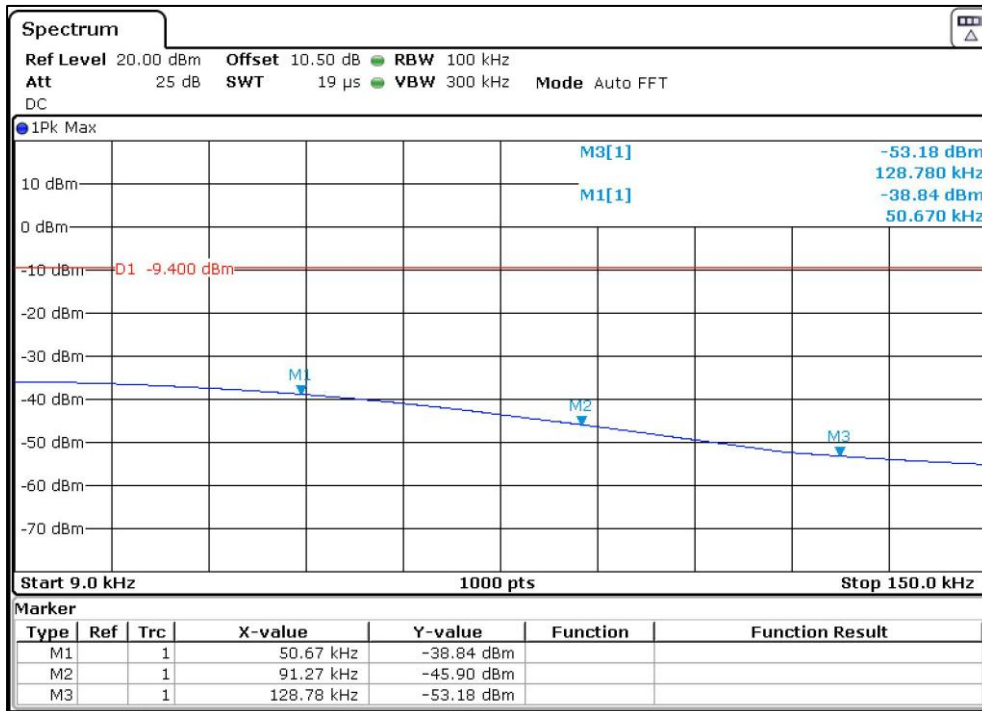

Channel Frequency 2462MHz

Frequency Range 9kHz –150kHz