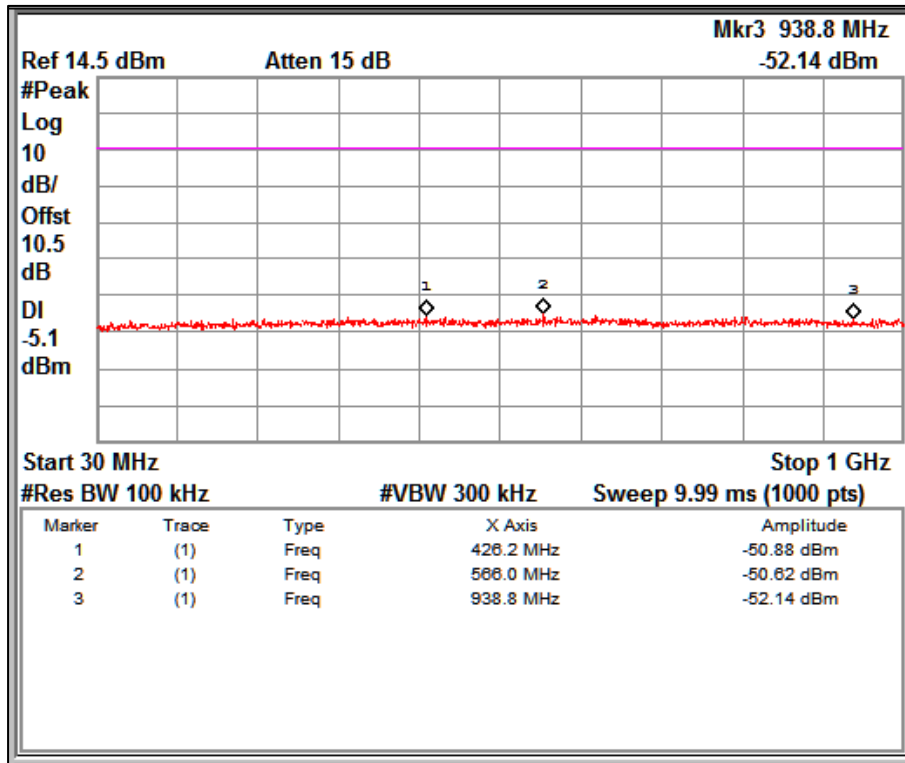

Channel Frequency 2437MHz

Frequency Range 30MHz –1GHz