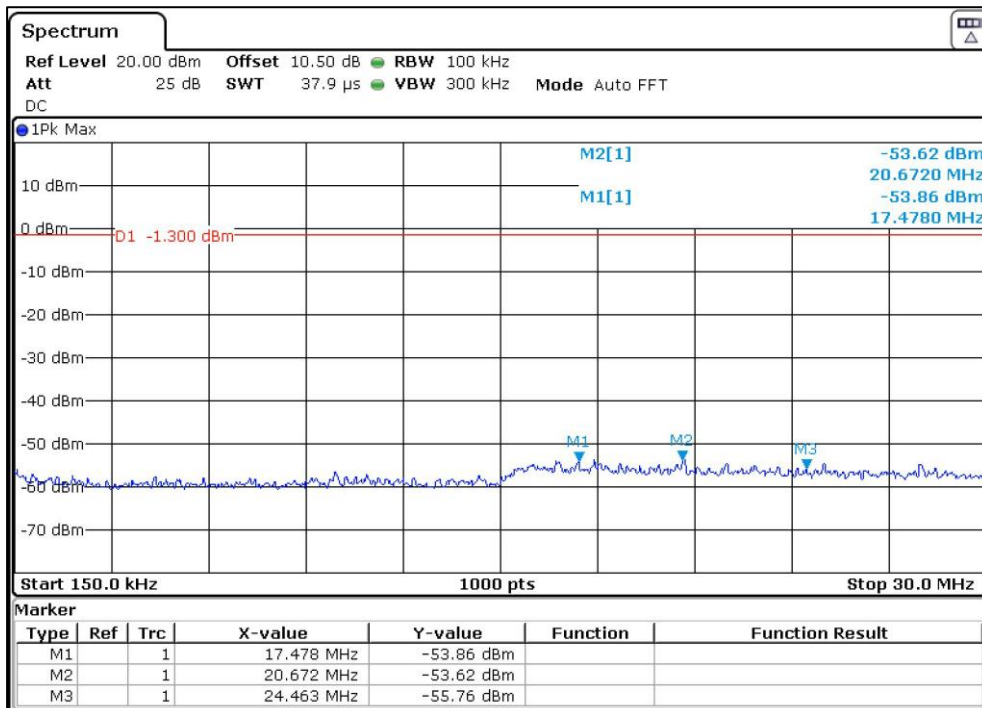

Frequency Range 150kHz –30MHz

Channel Frequency 2412MHz

Frequency Range 30MHz –1GHz

Channel Frequency 2412MHz

Frequency Range 1GHz – 26.5GHz

Channel Frequency 2437MHz

Frequency Range 9kHz –150kHz

Channel Frequency 2437MHz