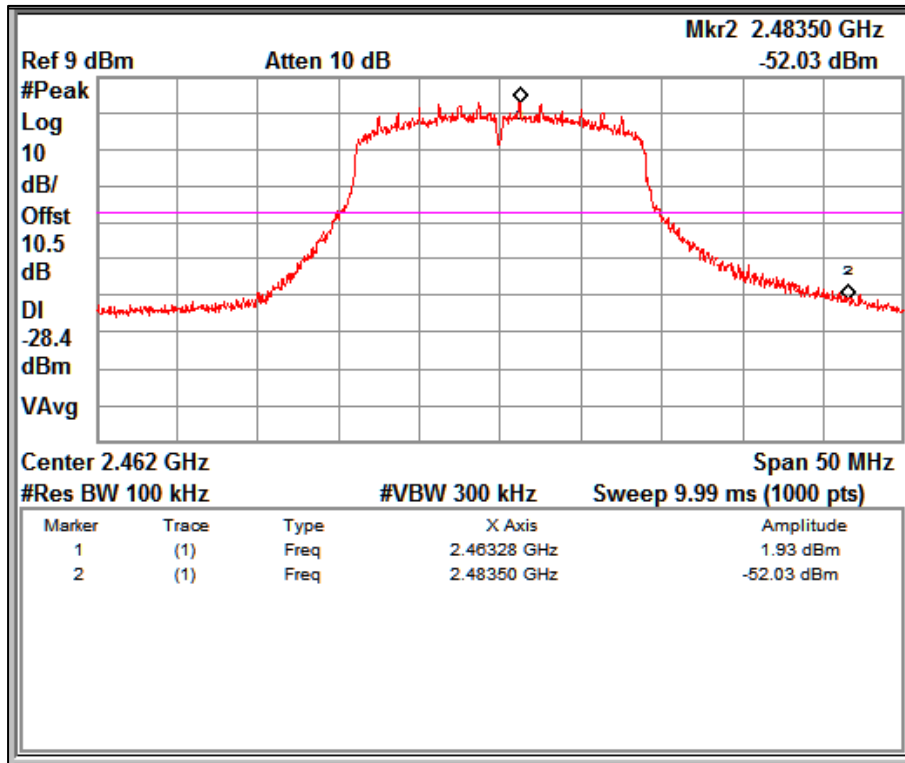

Data Rate: MCS0

Band edge Channel Frequency 2412MHz

Data Rate: MCS0

Band edge Channel Frequency 2462MHz

Data Rate: MCS7

Band edge Channel Frequency 2412MHz

Data Rate: MCS7

Band edge Channel Frequency 2462MHz

Modulation: 802.11n_HT40

Data Rate (Mbps)	Channel Frequency (MHz)	Reference Value (B) (dBm)	Band edge Frequency (MHz)	Value at Band edge (A) (dBm)	A-B (dBc)	Minimum Limit (dBc)
MCS0	2422	2390	-57.60	-8.71	-48.89	-30
	2452	2483.5	-51.88	-9.12	-42.76	-30
MCS7	2422	2390	-52.36	-14.35	-38.01	-30
	2452	2483.5	-56.41	-11.48	-44.93	-30