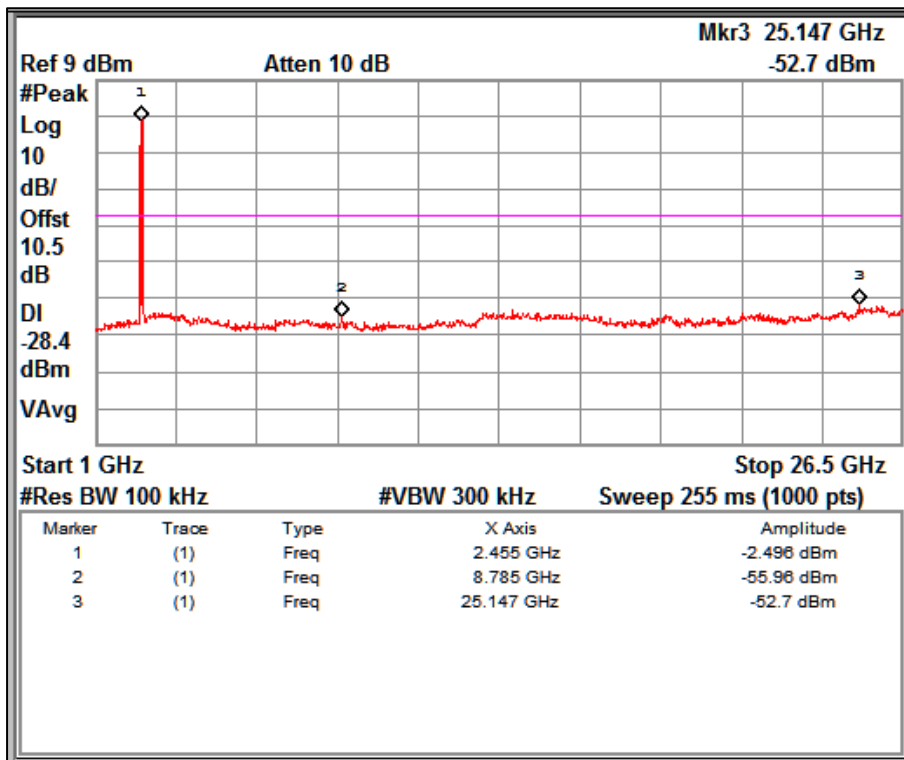

Channel Frequency 2462MHz

Frequency Range 9kHz –150kHz

Channel Frequency 2462MHz

Frequency Range 150kHz –30MHz

Channel Frequency 2462MHz

Frequency Range 30MHz –1GHz

Channel Frequency 2462MHz

Frequency Range 1GHz – 26.5GHz