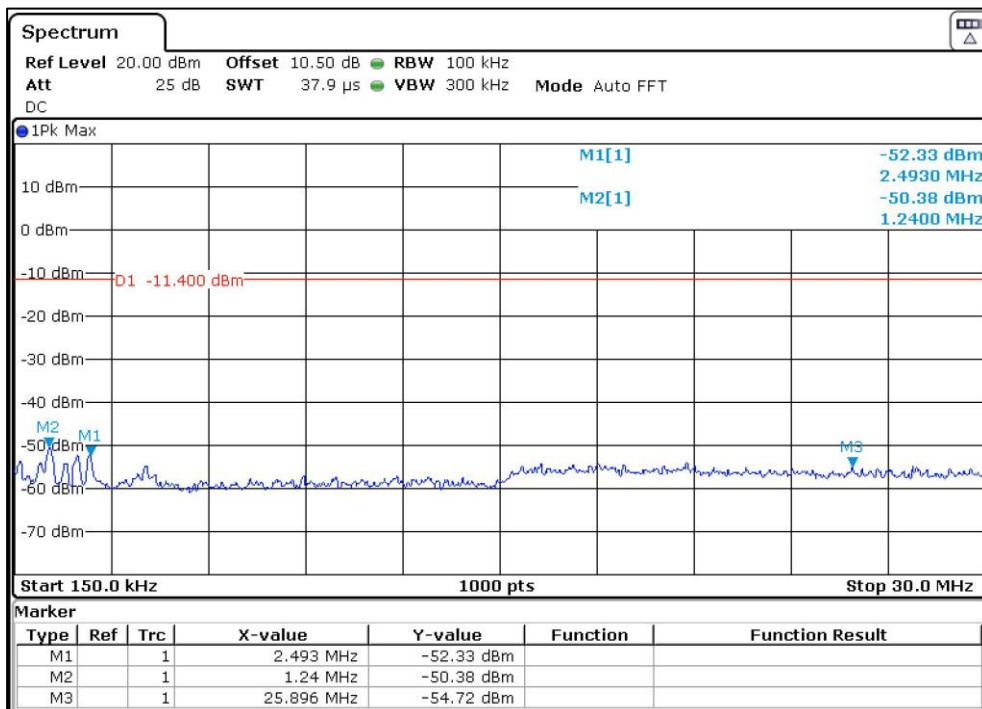

Channel Frequency 2462MHz

Frequency Range 1GHz – 26.5GHz

Modulation: 802.11g

Data Rate 54Mbps

Channel Frequency 2412MHz

Frequency Range 9kHz –150kHz

Channel Frequency 2412MHz

Frequency Range 150kHz –30MHz