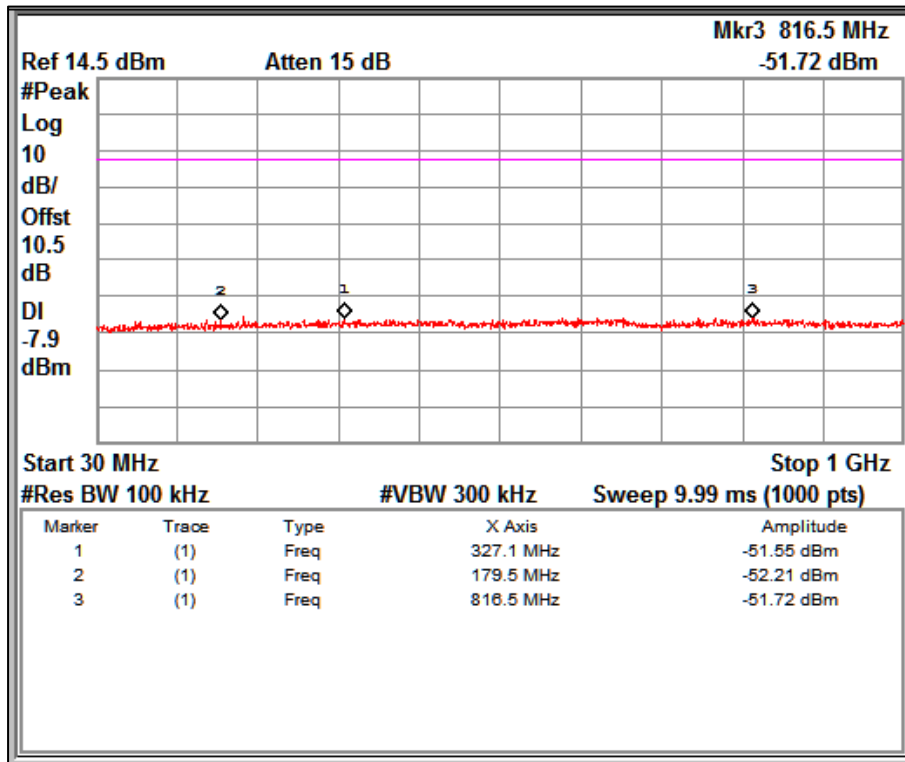

Channel Frequency 2462MHz

Frequency Range 30MHz –1GHz