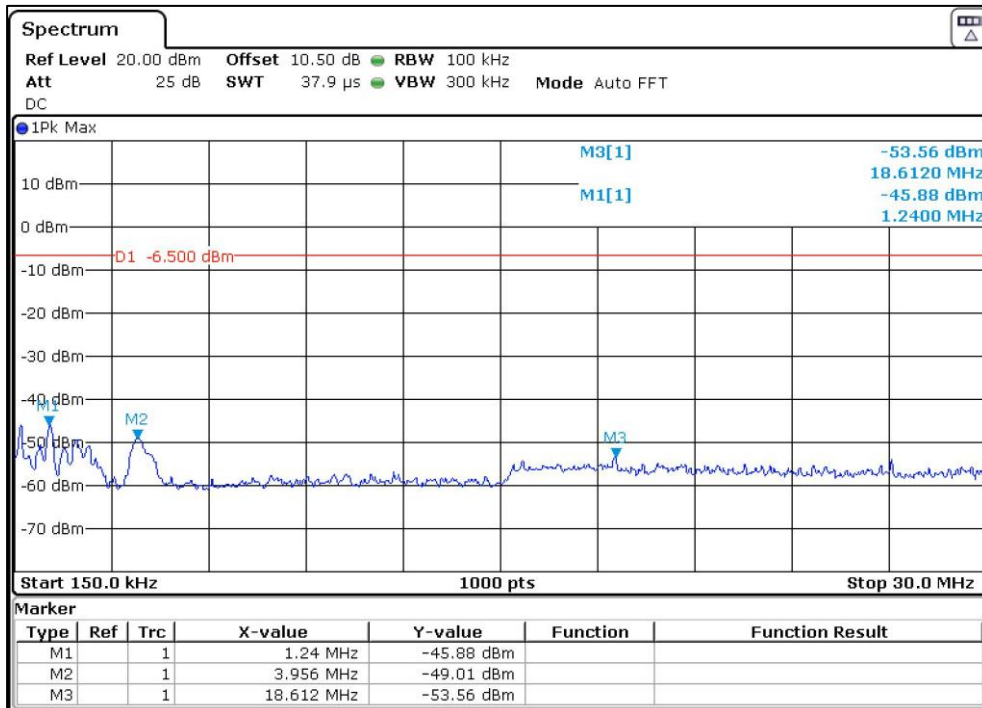

Channel Frequency 2437MHz

Frequency Range 150kHz –30MHz