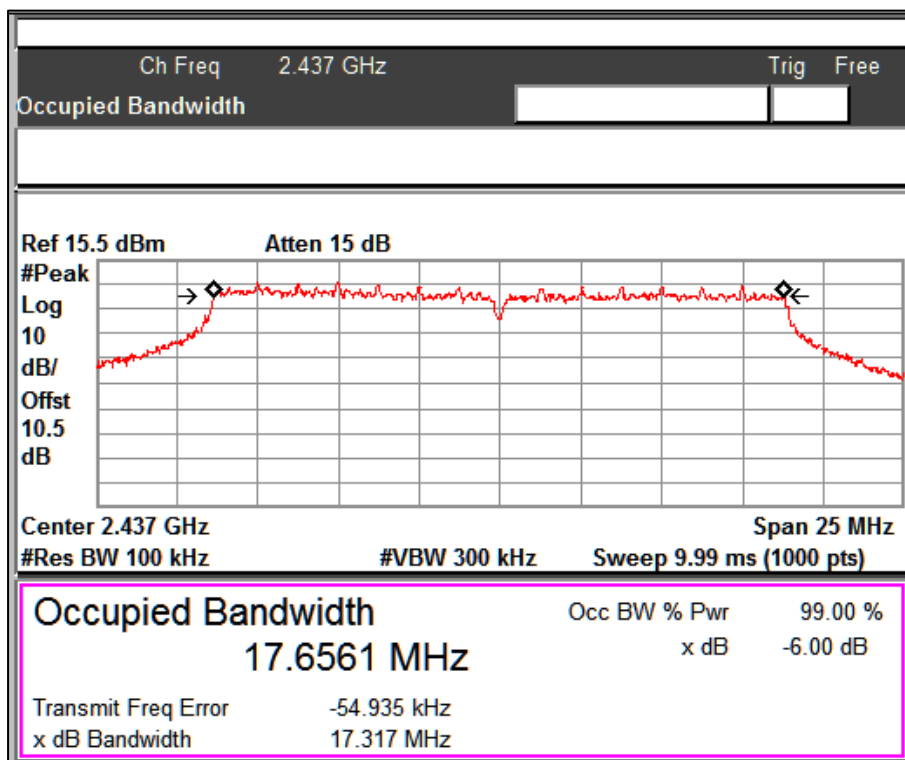

Data Rate: MCS0

Channel Frequency: 2437MHz

Data Rate: MCS0

Channel Frequency: 2462MHz

Data Rate: MCS7

Channel Frequency: 2412MHz

Data Rate: MCS7

Channel Frequency: 2437MHz