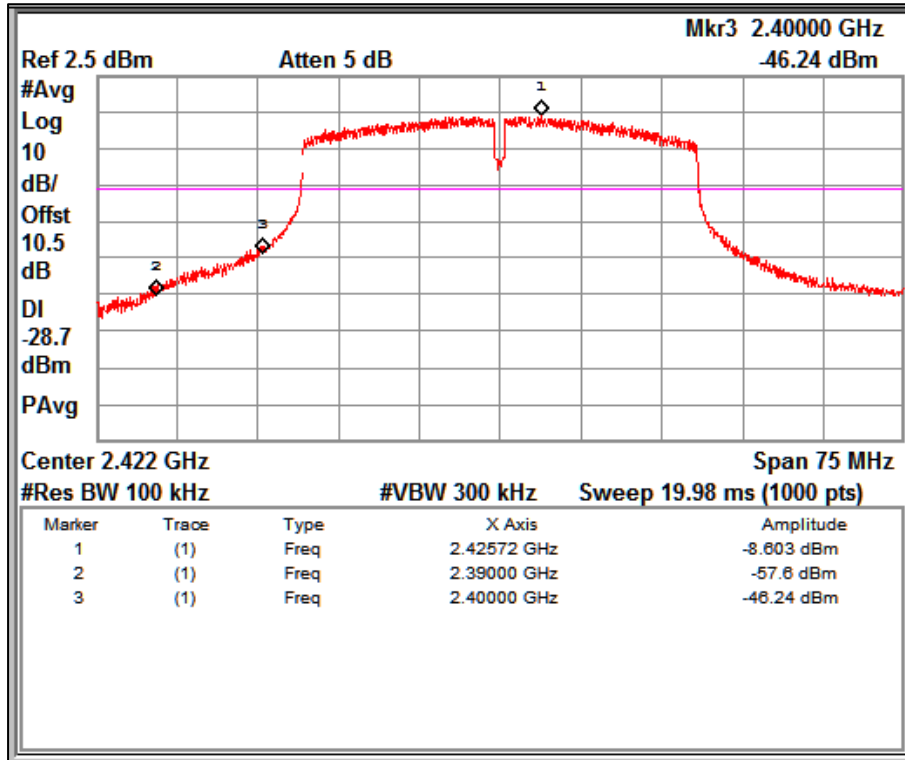

Data Rate: MCS0

Band edge Channel Frequency 2412MHz

Data Rate: MCS0

Band edge Channel Frequency 2462MHz

Data Rate: MCS7

Band edge Channel Frequency 2412MHz

Data Rate: MCS7

Band edge Channel Frequency 2462MHz

Modulation: 802.11n_HT40

Data Rate (Mbps)	Channel Frequency (MHz)	Reference Value (B) (dBm)	Band edge Frequency (MHz)	Value at Band edge (A) (dBm)	A-B (dBc)	Minimum Limit (dBc)
MCS0	2422	2390	-57.60	-8.71	-48.89	-30
	2452	2483.5	-51.88	-9.12	-42.76	-30
MCS7	2422	2390	-52.36	-14.35	-38.01	-30
	2452	2483.5	-56.41	-11.48	-44.93	-30