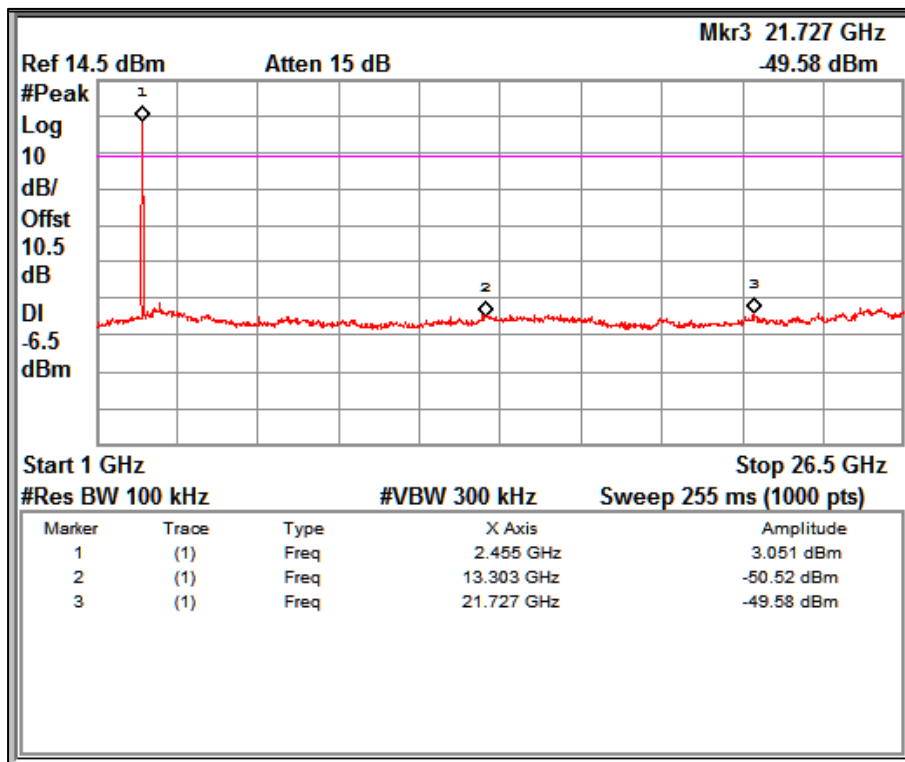

Channel Frequency 2437MHz

Frequency Range 9kHz –150kHz

Channel Frequency 2437MHz

Frequency Range 150kHz –30MHz

Channel Frequency 2437MHz

Frequency Range 30MHz –1GHz

Channel Frequency 2437MHz

Frequency Range 1GHz – 26.5GHz