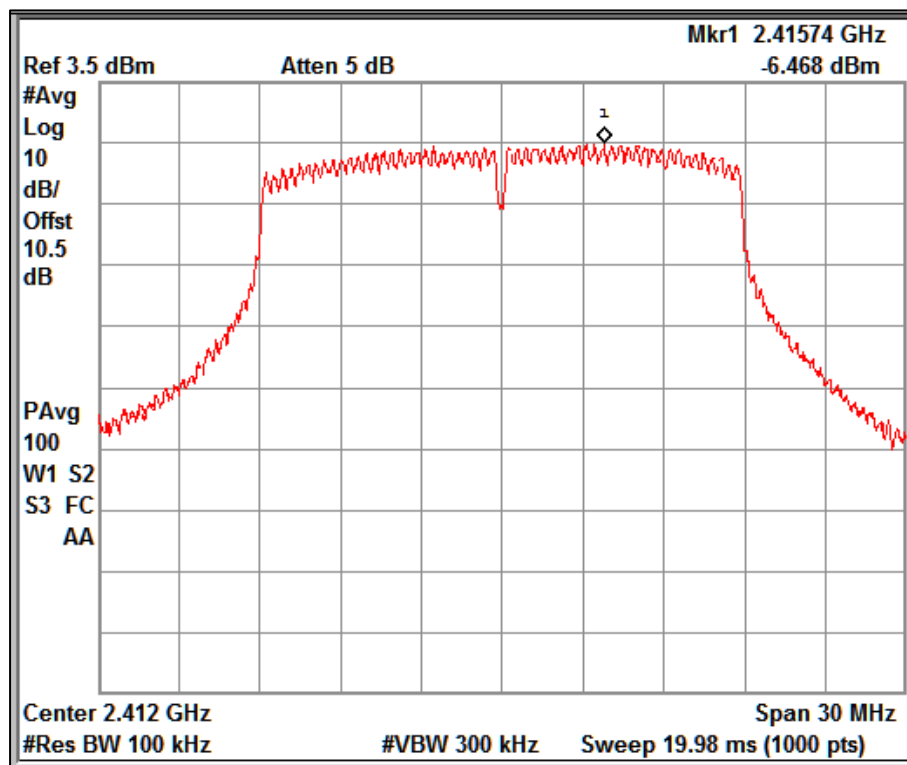

Prüfbericht - Nr.:
Test Report No.:

ULR-TC568821300000073F

Seite 83 von 199
Page 83 of 199

Modulation: 802.11n_HT20

Data Rate (Mbps)	Channel Frequency (MHz)	Reference Value (B) (dBm)	Band edge Frequency (MHz)	Value at Band edge (A) (dBm)	A-B (dBc)	Minimum Limit (dBc)
MCS0	2412	2390	-66.33	-6.46	-59.87	-30
	2462	2483.5	-57.33	-7.36	-49.97	-30
MCS7	2412	2390	-60.89	-6.60	-54.29	-30
	2462	2483.5	-52.03	-8.40	-43.63	-30

Data Rate: MCS0

Reference plot for 2412MHz