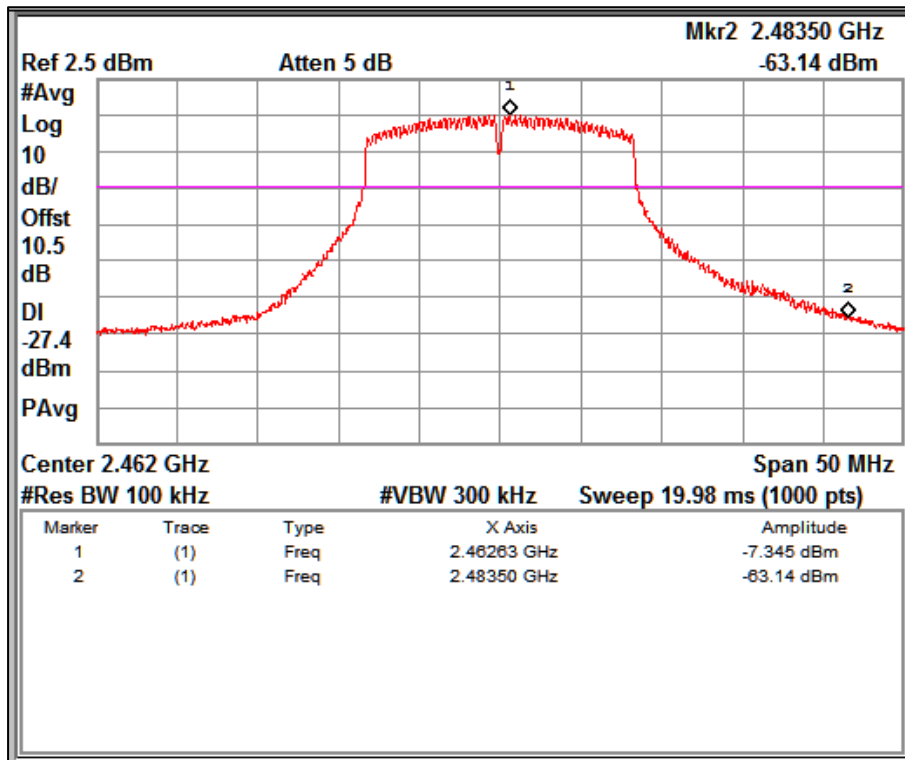

Data Rate: 54 Mbps

Reference plot for 2412MHz

Data Rate: 54 Mbps

Reference plot for 2462MHz

Data Rate: 6 Mbps

Band edge Channel Frequency 2412MHz

Data Rate: 6 Mbps

Band edge Channel Frequency 2462MHz

Data Rate: 54 Mbps

Band edge Channel Frequency 2412MHz

Data Rate: 54 Mbps

Band edge Channel Frequency 2462MHz

Prüfbericht - Nr.:
Test Report No.:

ULR-TC568821300000073F

Seite 83 von 199
Page 83 of 199

Modulation: 802.11n_HT20