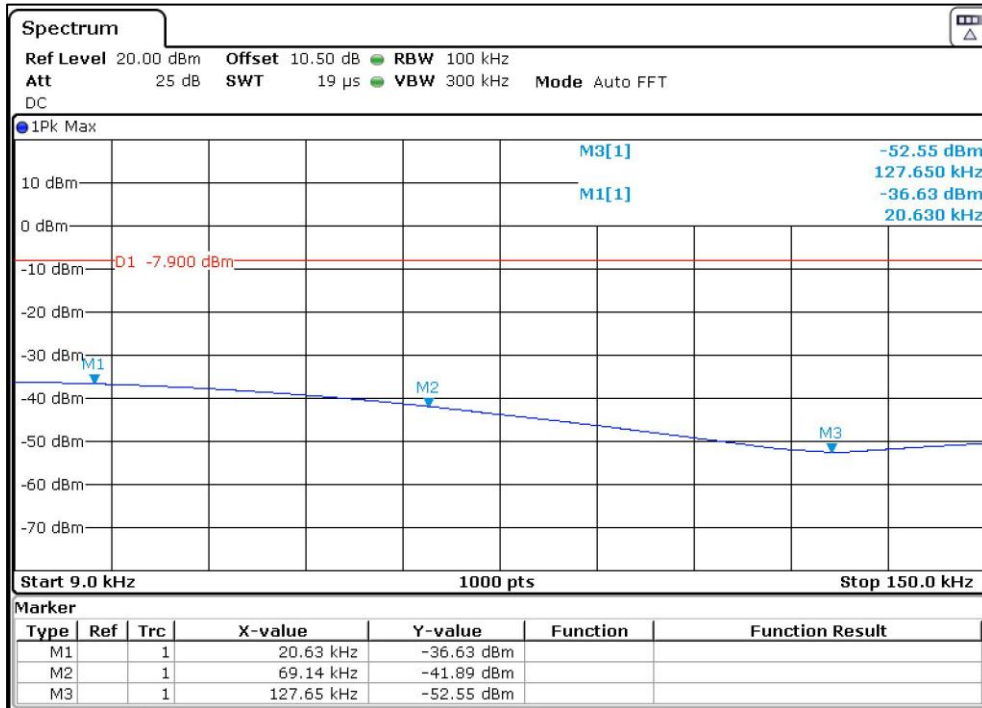

Channel Frequency 2462MHz

Frequency Range 9kHz –150kHz