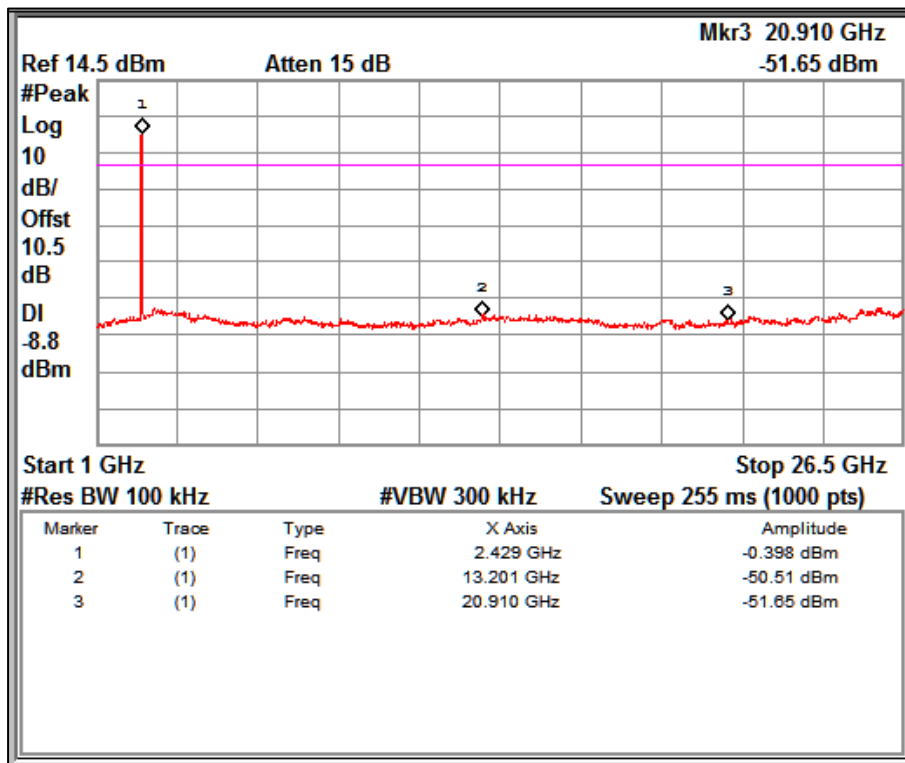

Channel Frequency 2412MHz

Frequency Range 9kHz –150kHz

Channel Frequency 2412MHz

Frequency Range 150kHz –30MHz

Channel Frequency 2412MHz

Frequency Range 30MHz –1GHz

Channel Frequency 2412MHz

Frequency Range 1GHz – 26.5GHz