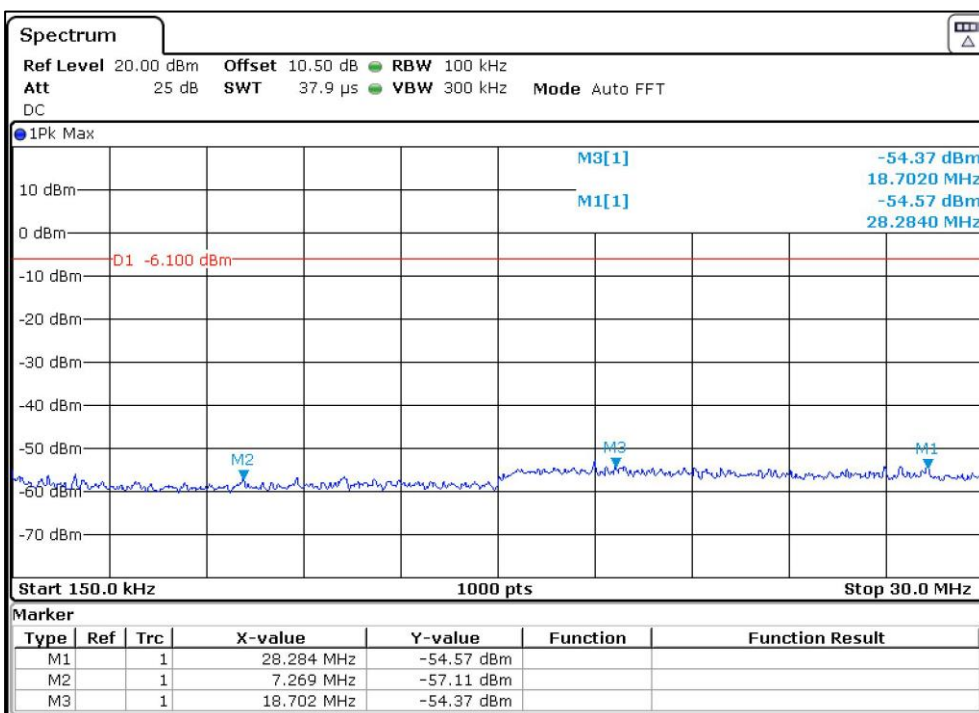

Channel Frequency 2437MHz

Frequency Range 150kHz –30MHz