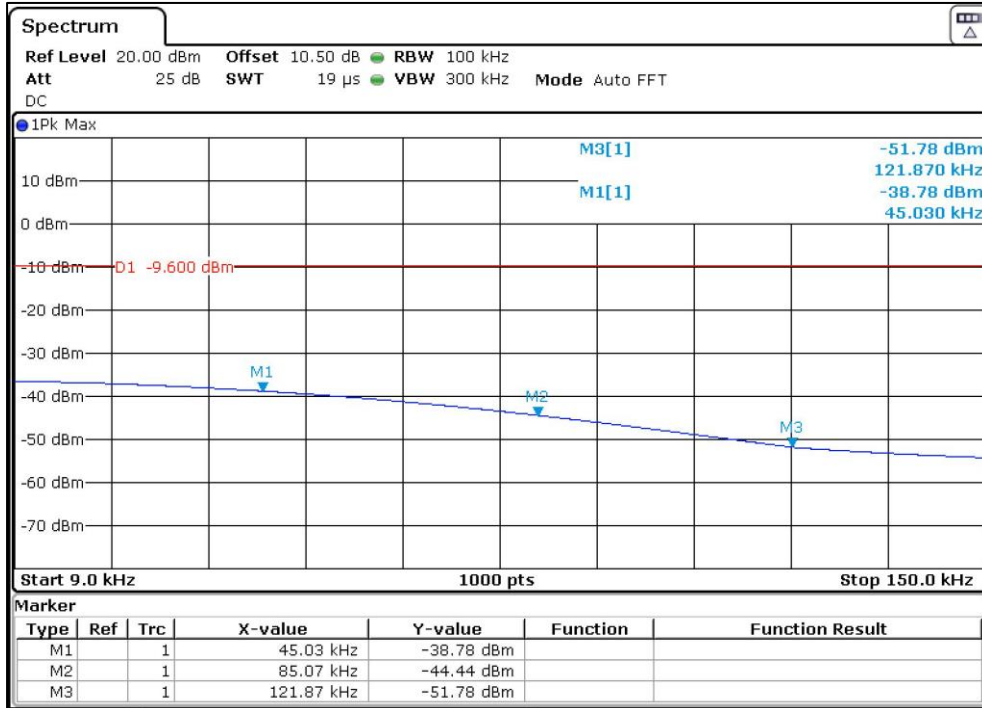

Prüfbericht - Nr.:
Test Report No.:

ULR-TC568821300000073F

Seite 104 von 199
Page 104 of 199

Modulation: 802.11g

Data Rate 6Mbps

Channel Frequency 2412MHz

Frequency Range 9kHz –150kHz