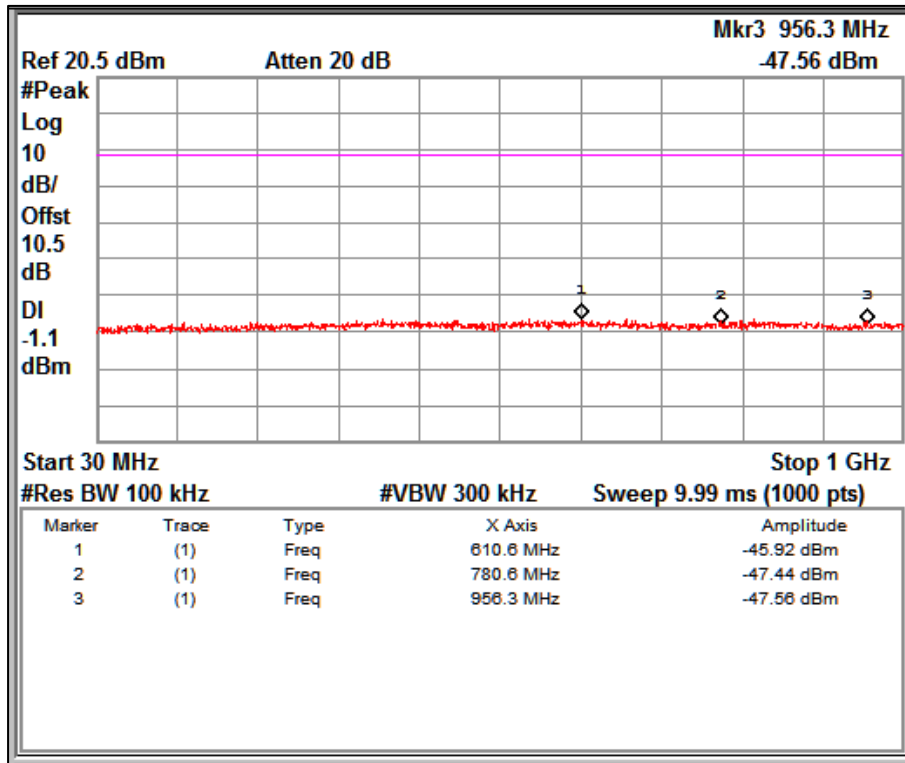

Frequency Range 30MHz –1GHz

Channel Frequency 2412MHz

Frequency Range 1GHz – 26.5GHz

Channel Frequency 2437MHz

Frequency Range 9kHz –150kHz

Channel Frequency 2437MHz

Frequency Range 150kHz –30MHz

Channel Frequency 2437MHz