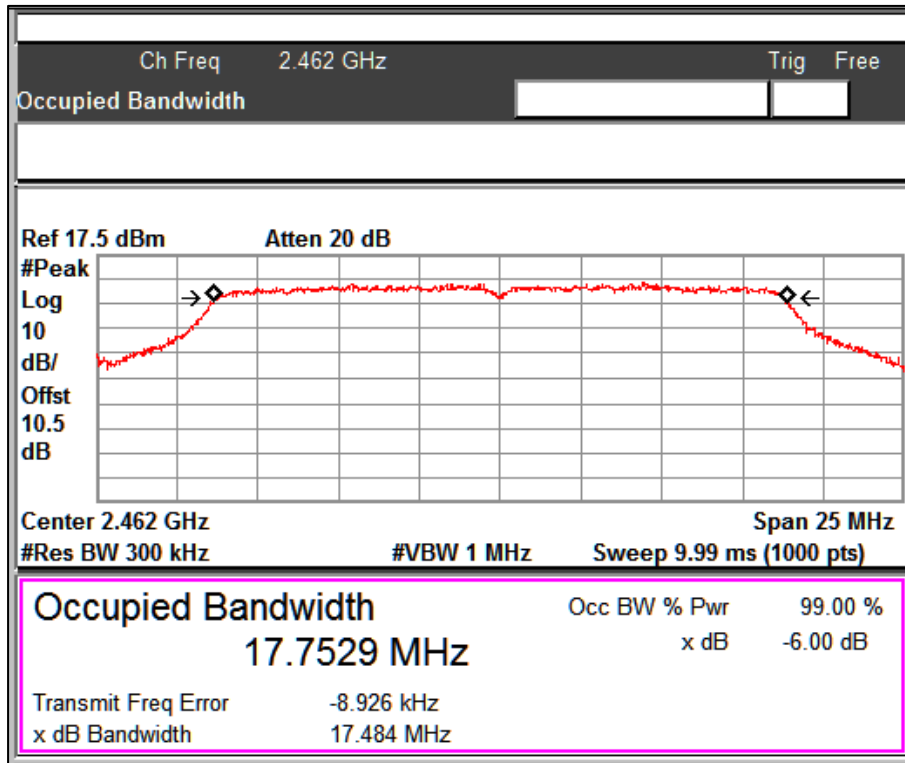

Channel Frequency: 2462MHz

Data Rate: MCS7

Channel Frequency: 2412MHz

Data Rate: MCS7

Channel Frequency: 2437MHz

Prüfbericht - Nr.:
Test Report No.:

ULR-TC568821300000073F

Seite 66 von 199
Page 66 of 199