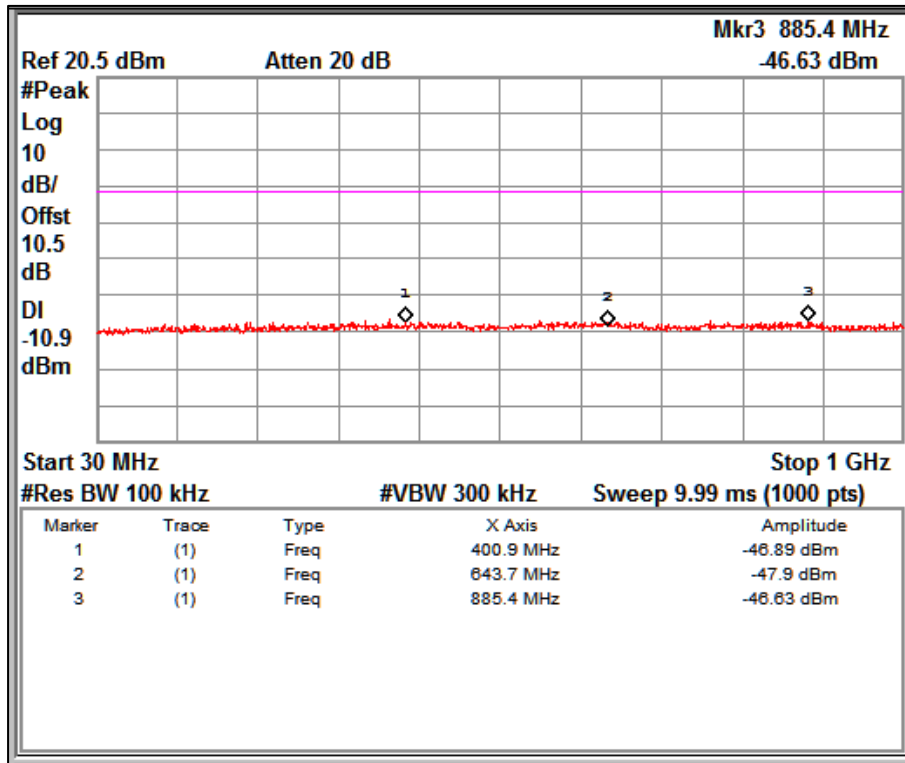

Channel Frequency 2437MHz

Frequency Range 30MHz -1GHz

Channel Frequency 2437MHz

Frequency Range 1GHz - 26.5GHz

Channel Frequency 2462MHz

Frequency Range 9kHz –150kHz

Channel Frequency 2462MHz

Frequency Range 150kHz –30MHz