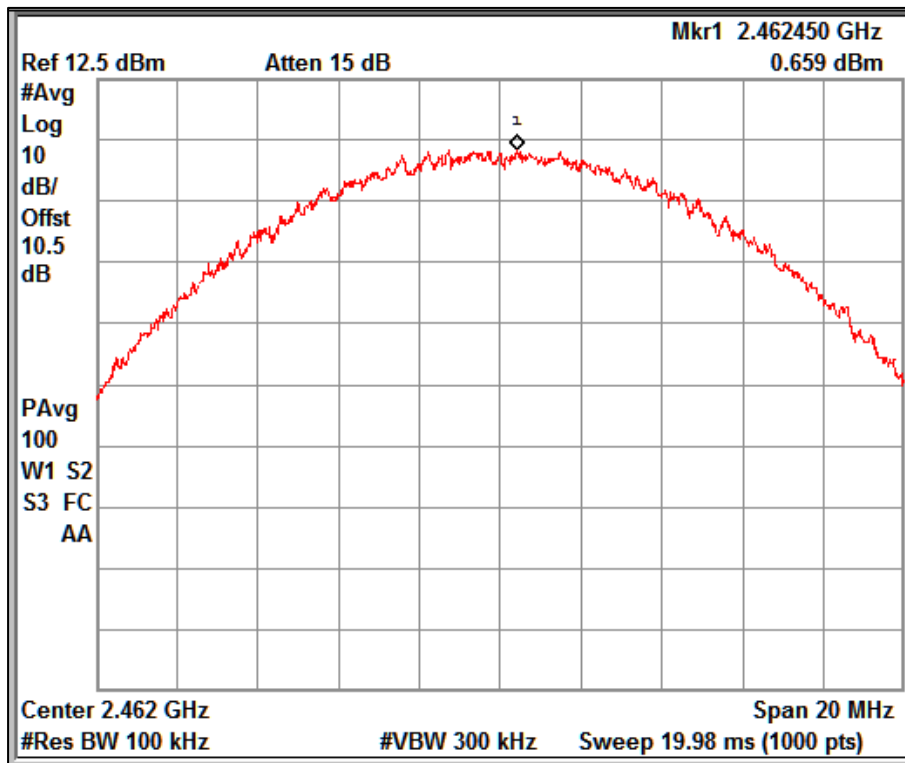

Data Rate: 11Mbps

Reference plot for 2462MHz