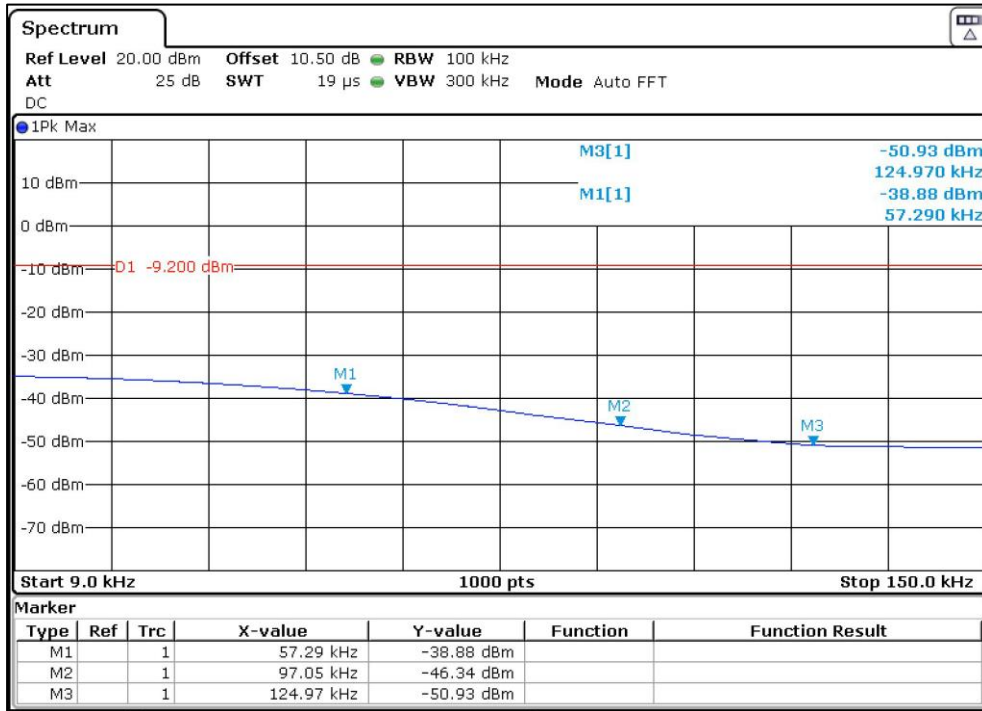

Channel Frequency 2462MHz

Frequency Range 9kHz –150kHz