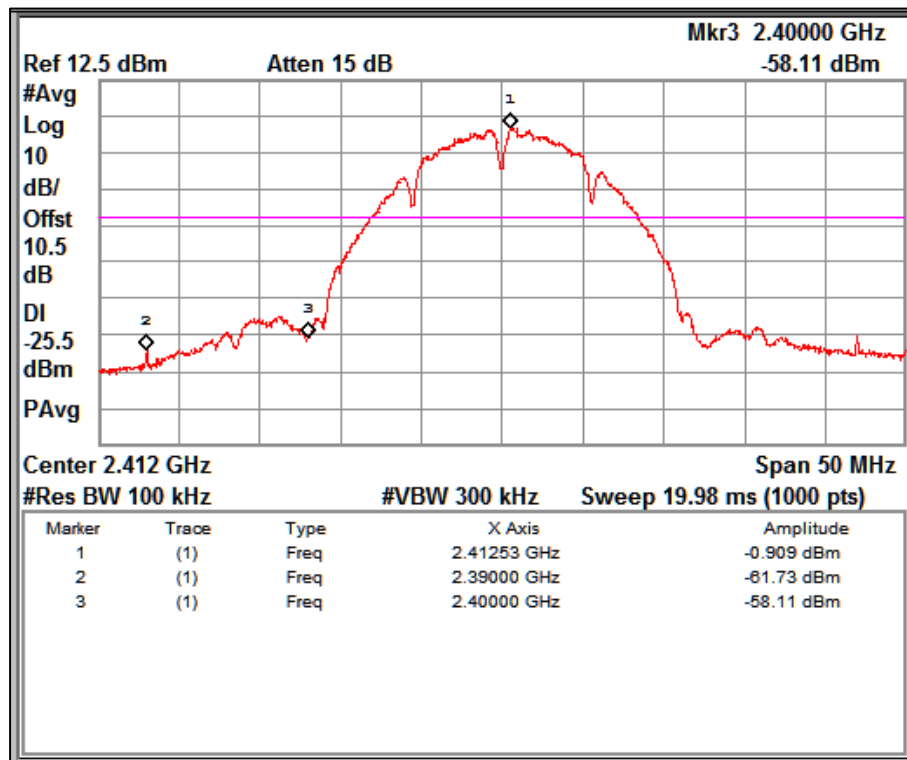

Data Rate: 1Mbps

Band edge Channel Frequency 2412MHz