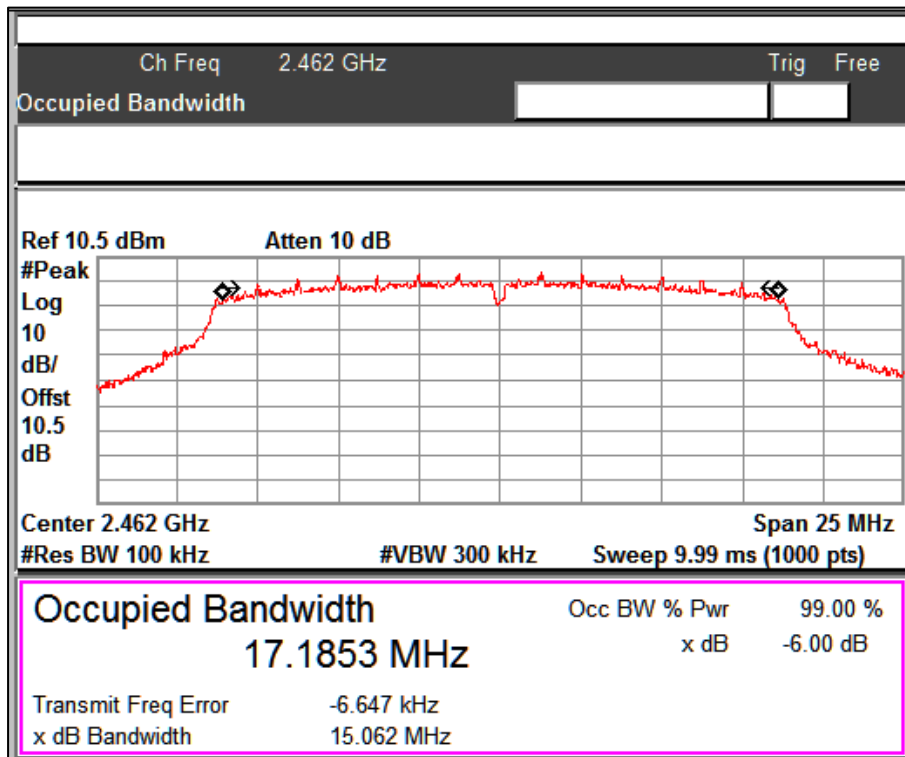

Data Rate: MCS0

Channel Frequency: 2437MHz

Data Rate: MCS0

Channel Frequency: 2462MHz

Data Rate: MCS7

Channel Frequency: 2412MHz

Data Rate: MCS7

Channel Frequency: 2437MHz