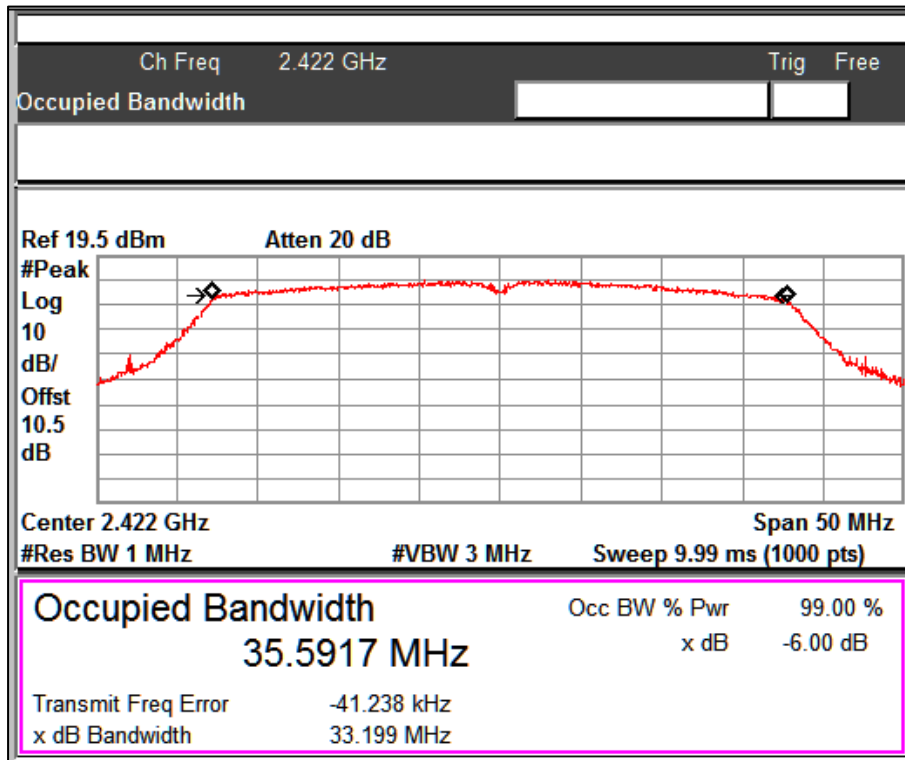

Graphs for OCW 99% bandwidth measurement

Data Rate: MCS0

Channel Frequency: 2422MHz