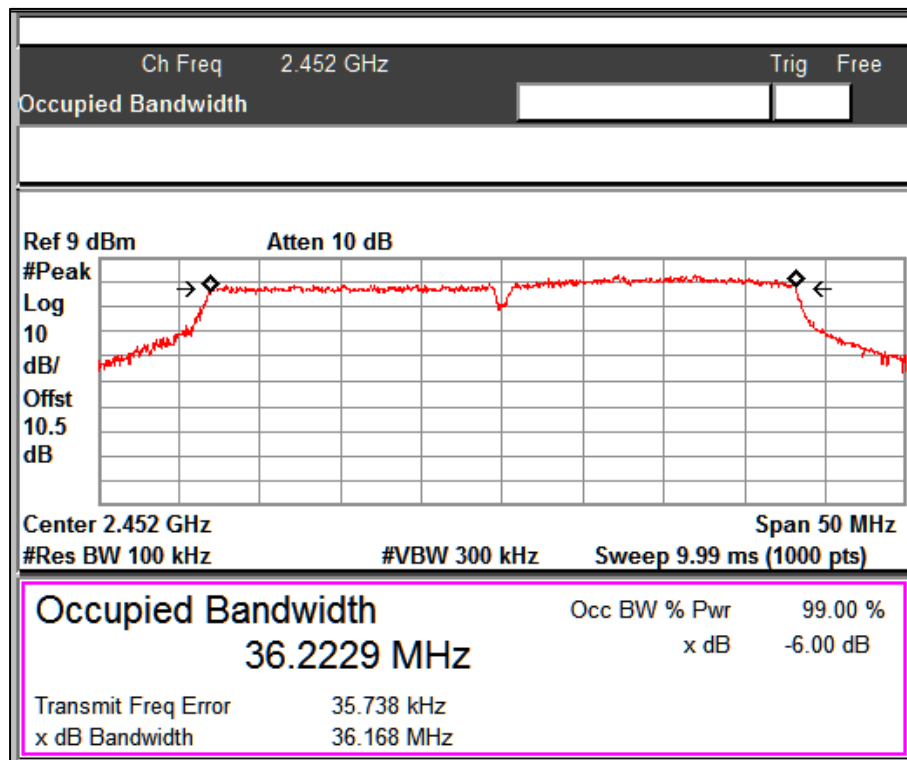

Channel Frequency: 2422MHz

Prüfbericht - Nr.:
Test Report No.:

ULR-TC568821300000073F

Seite 69 von 199
Page 69 of 199

Data Rate: MCS7

Channel Frequency: 2437MHz

Data Rate: MCS7

Channel Frequency: 2452MHz