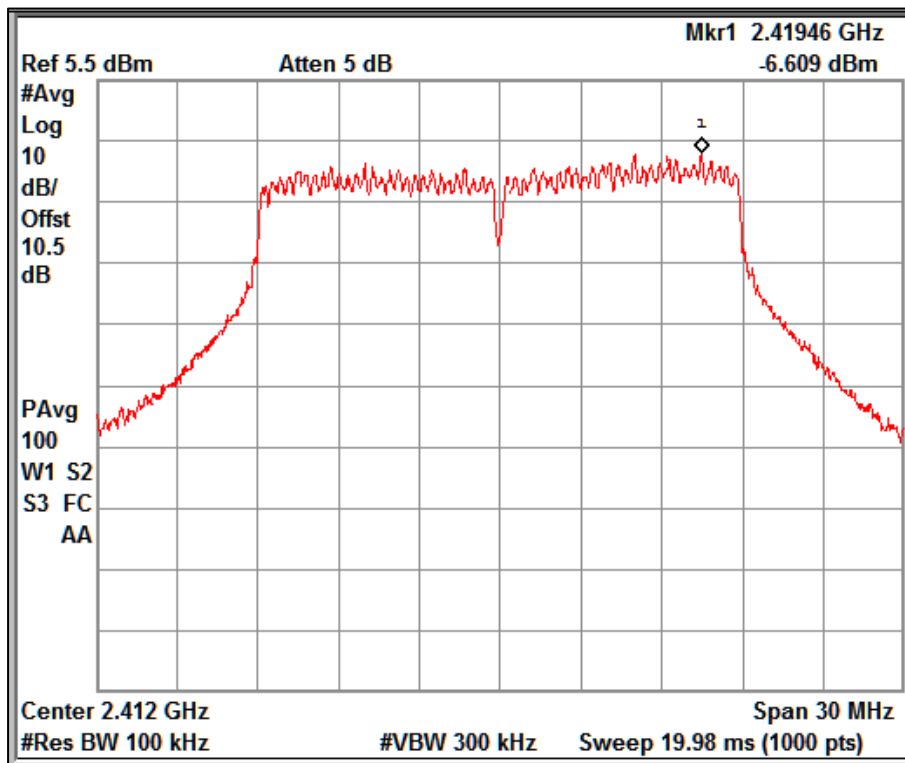

Data Rate: MCS7

Reference plot for 2412MHz