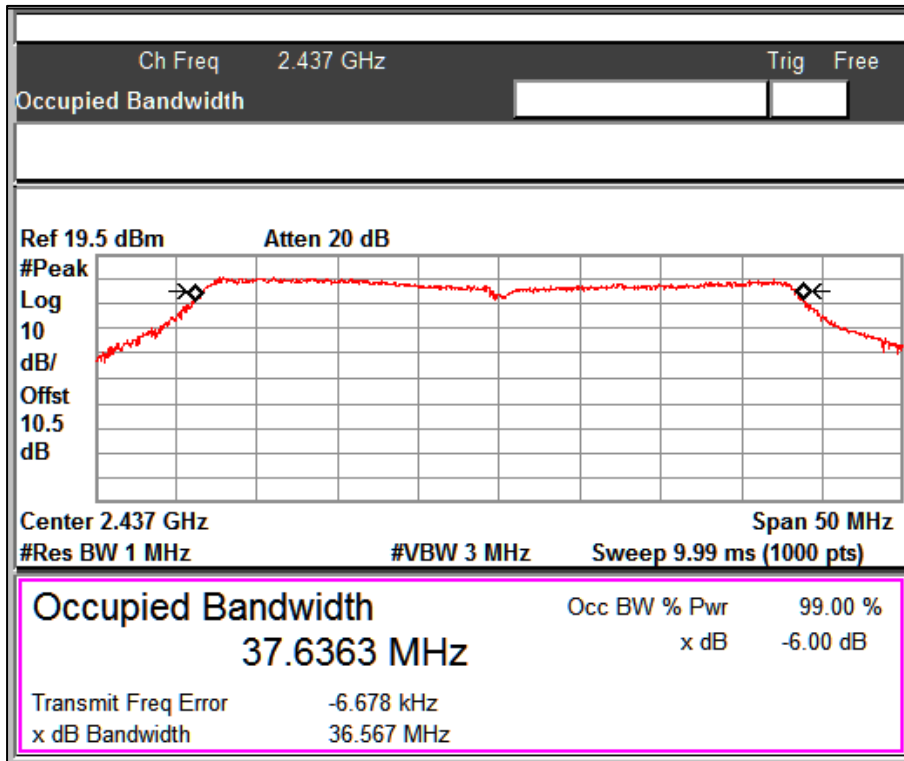

Prüfbericht - Nr.:
Test Report No.:

ULR-TC568821300000073F

Seite 72 von 199
Page 72 of 199

Data Rate: MCS7

Channel Frequency: 2437MHz