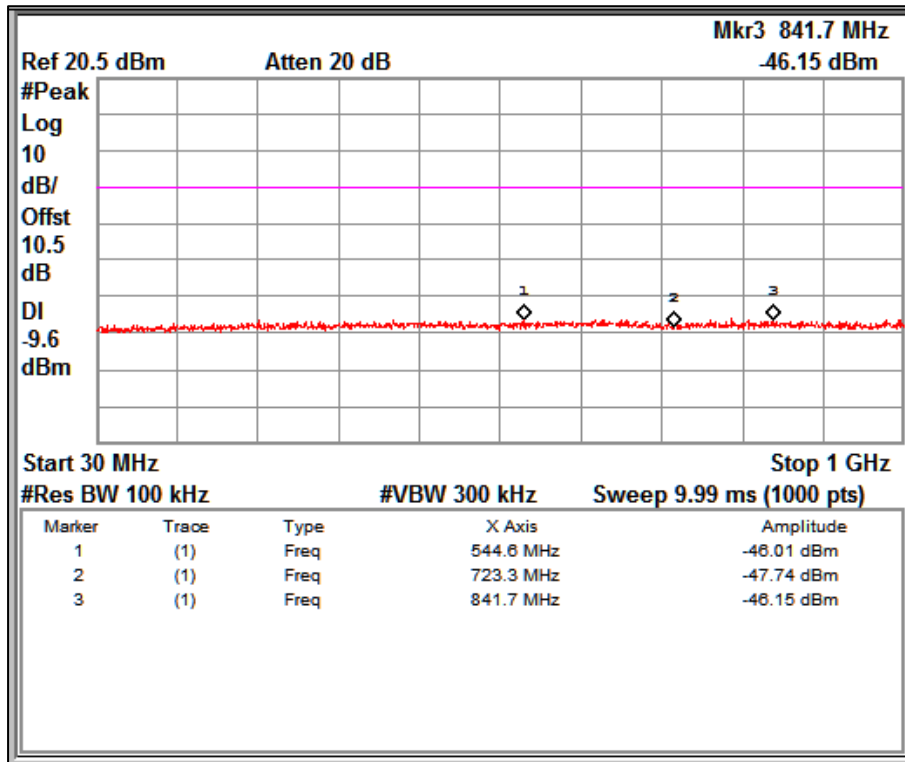

Modulation: 802.11g

Data Rate 6Mbps

Channel Frequency 2412MHz

Frequency Range 9kHz –150kHz

Channel Frequency 2412MHz

Frequency Range 150kHz –30MHz

Channel Frequency 2412MHz

Frequency Range 30MHz –1GHz