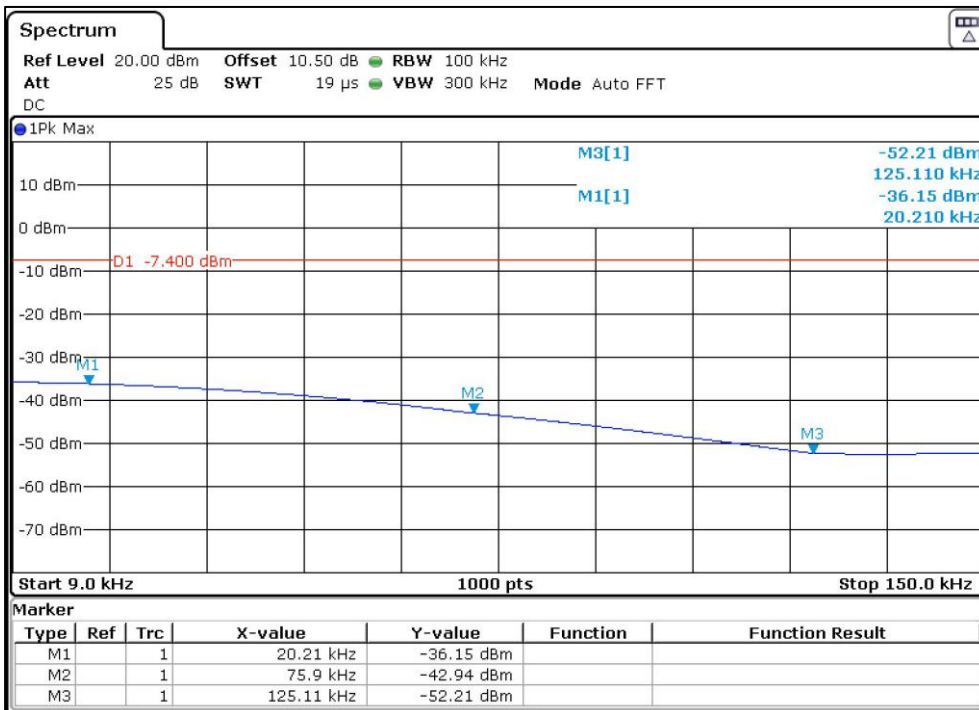

Channel Frequency 2462MHz

Frequency Range 30MHz –1GHz

Channel Frequency 2462MHz

Frequency Range 1GHz – 26.5GHz

Modulation: 802.11n_20MHz

Data Rate MCS0

Channel Frequency 2412MHz

Frequency Range 9kHz –150kHz