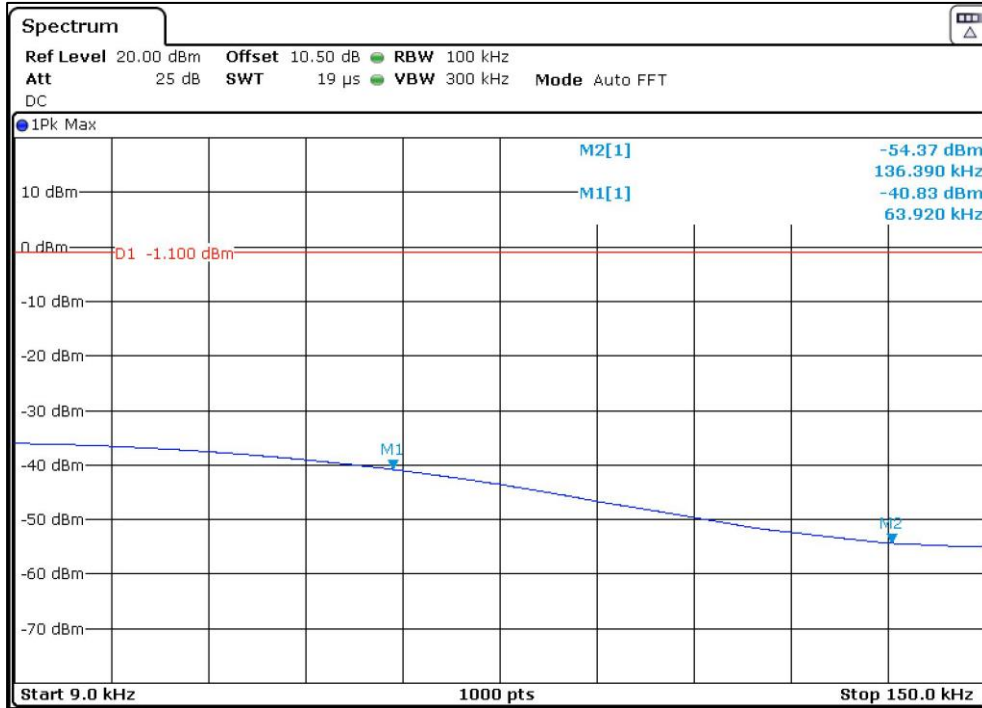

Channel Frequency 2437MHz

Frequency Range 9kHz –150kHz