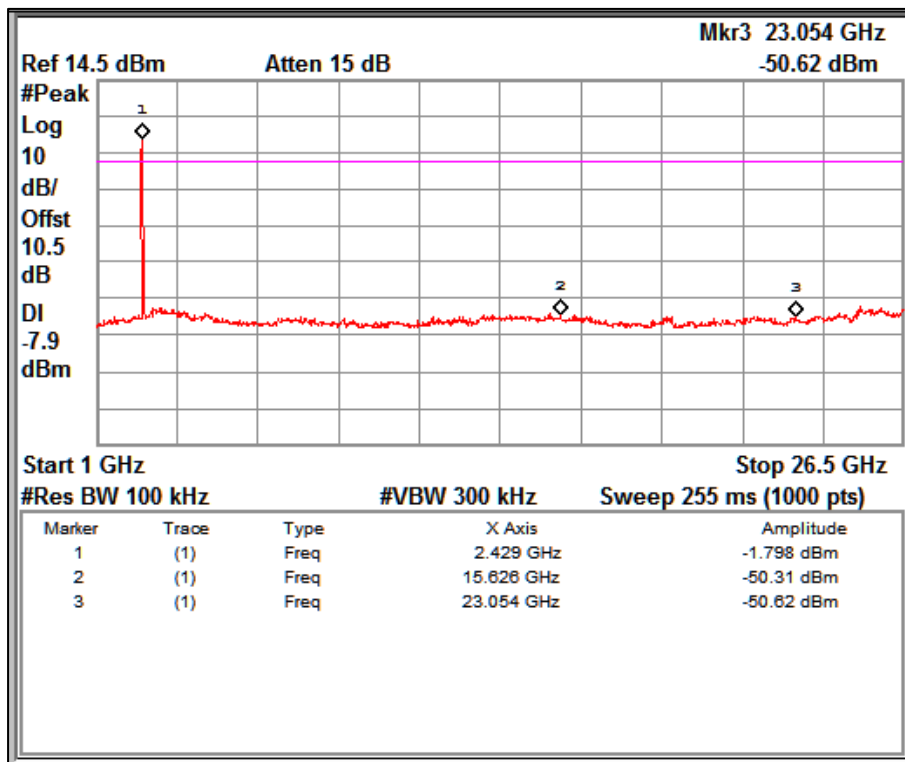

Modulation: 802.11n_40MHz

Data Rate MCS0

Channel Frequency 2422MHz

Frequency Range 9kHz – 150 kHz

Channel Frequency 2422MHz

Frequency Range 150 kHz – 30 MHz

Channel Frequency 2422MHz

Frequency Range 30MHz – 1GHz