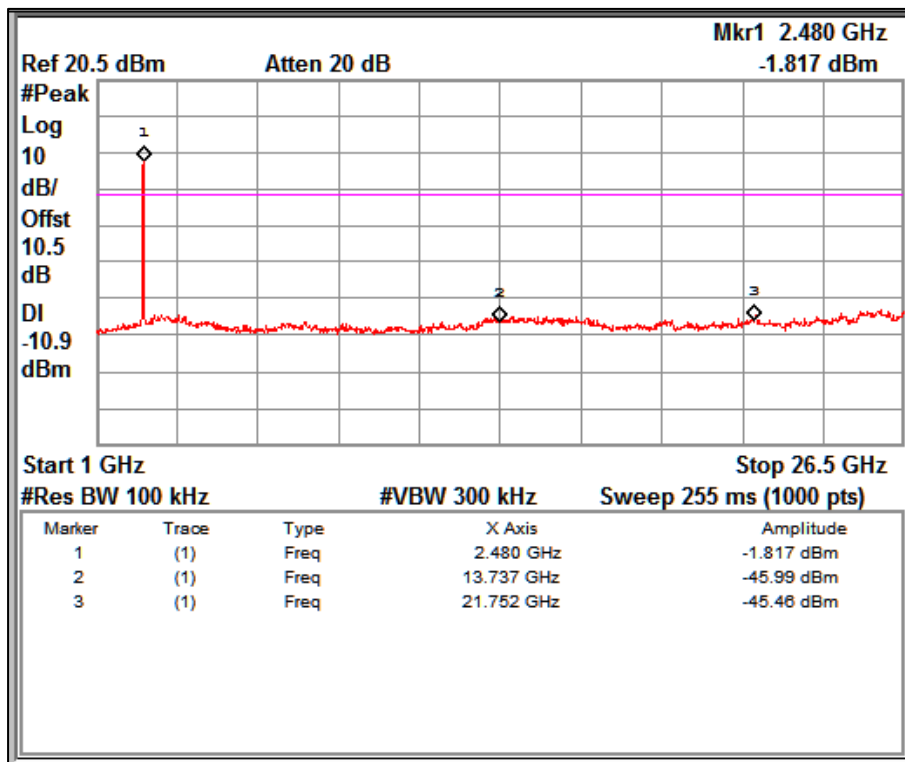

Channel Frequency 2462MHz

Frequency Range 1GHz – 26.5GHz