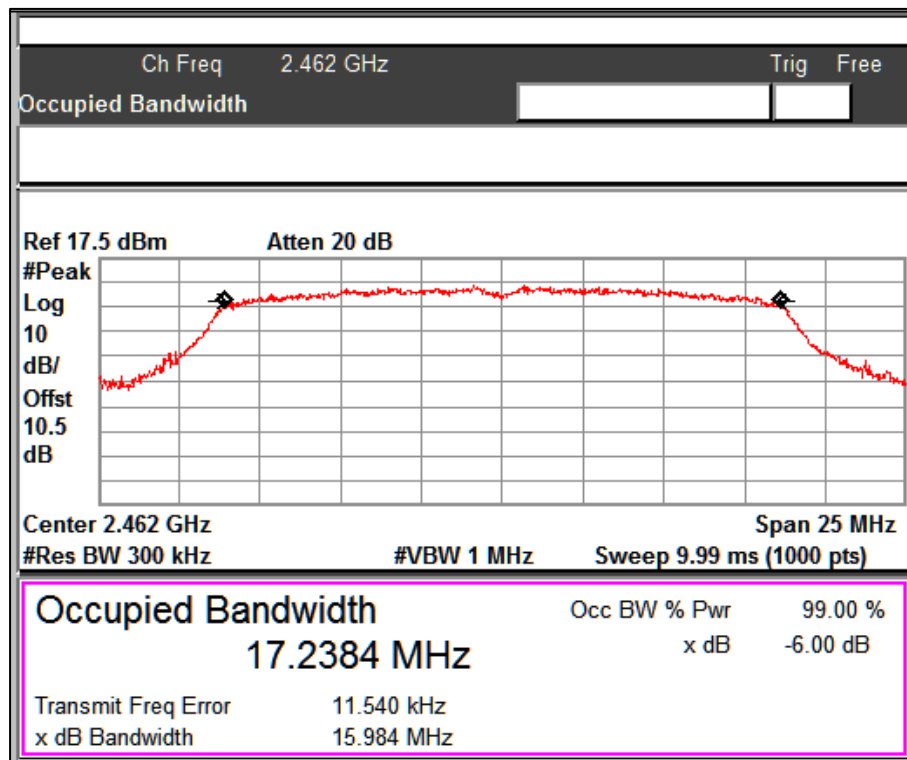

Data Rate: MCS7

Channel Frequency: 2462MHz

Graphs for OCW 99 % bandwidth measurement

Data Rate: MCS0

Channel Frequency: 2412MHz

Data Rate: MCS0

Channel Frequency: 2437MHz

Data Rate: MCS0