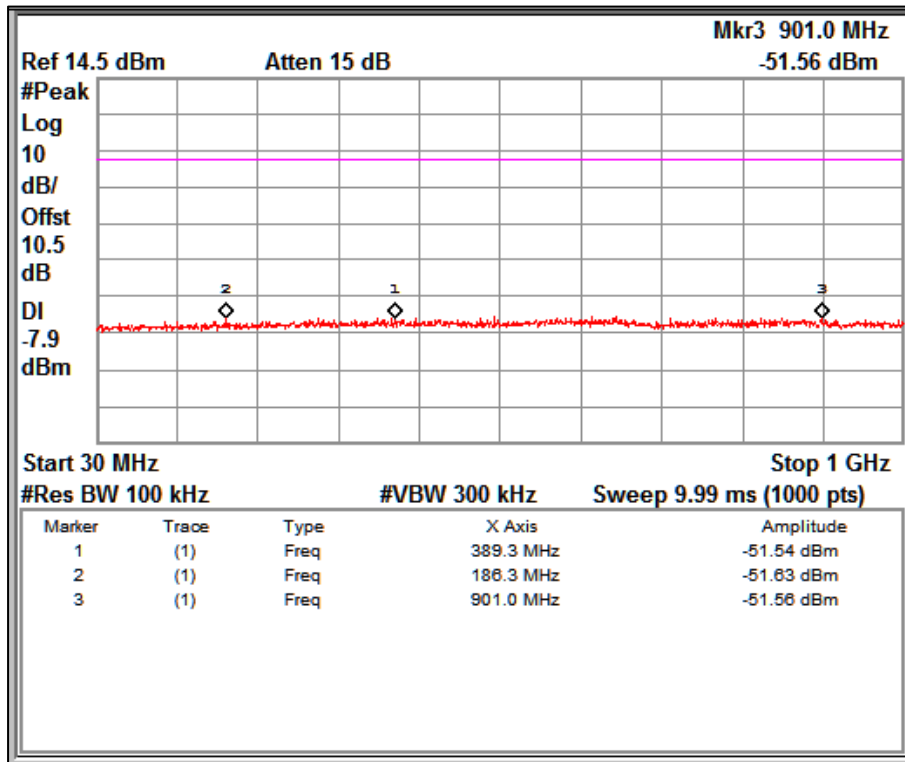

Modulation: 802.11n_40MHz

Data Rate MCS0

Channel Frequency 2422MHz

Frequency Range 9kHz – 150 kHz

Channel Frequency 2422MHz

Frequency Range 150 kHz – 30 MHz

Channel Frequency 2422MHz

Frequency Range 30MHz – 1GHz