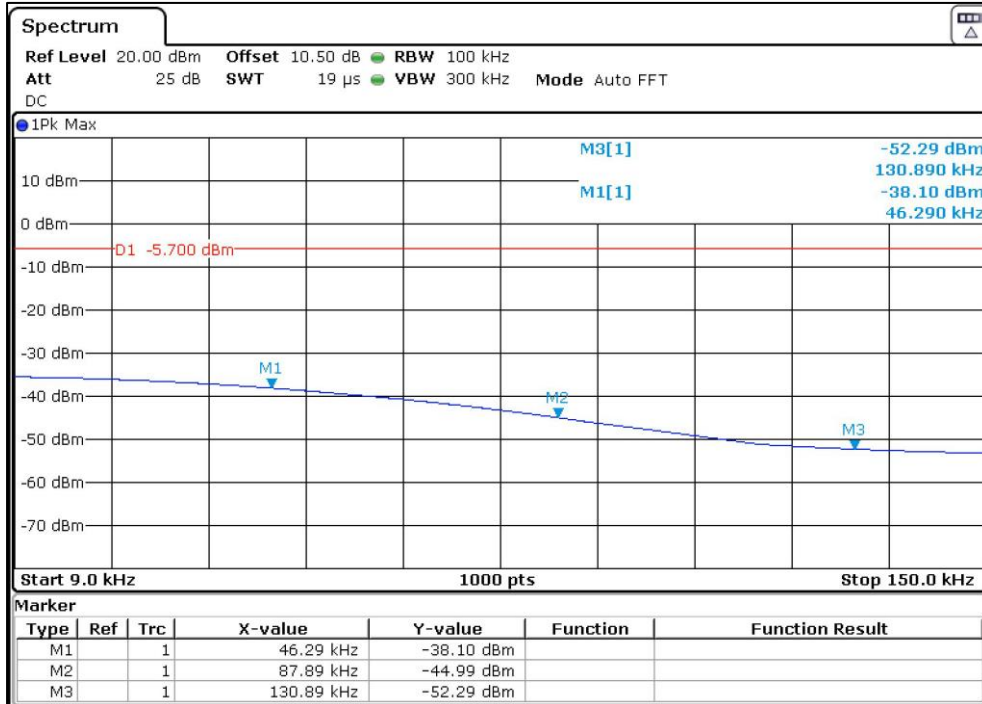

Frequency Range 30MHz –1GHz

Channel Frequency 2462MHz

Frequency Range 1GHz – 26.5GHz

Modulation: 802.11b

Data Rate 11Mbps

Channel Frequency 2412MHz

Frequency Range 9kHz –150kHz

Channel Frequency 2412MHz