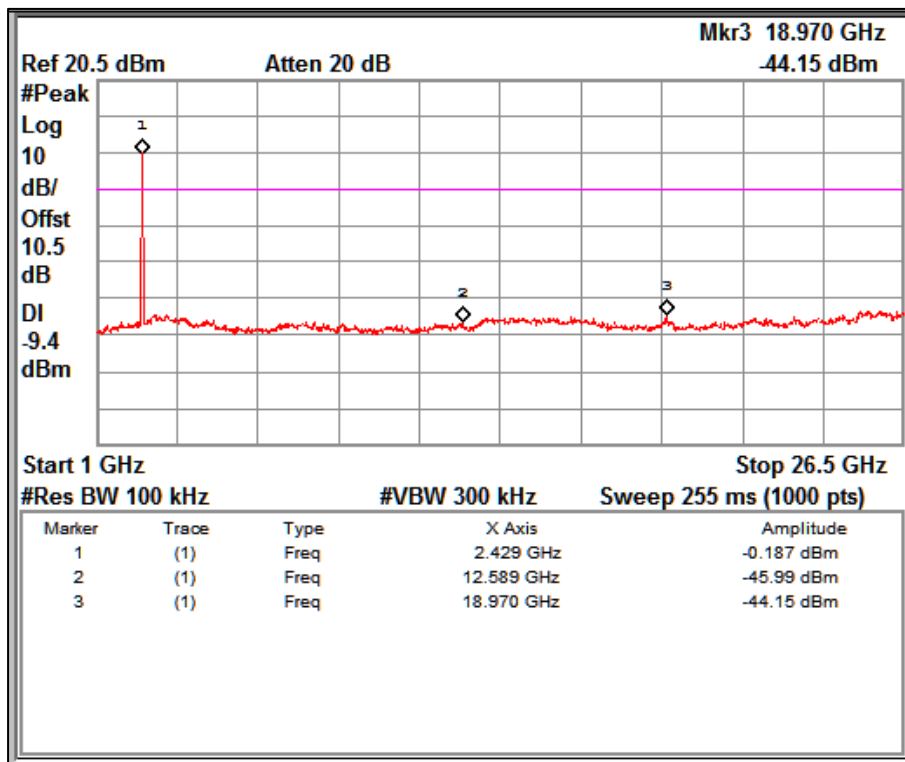

Channel Frequency 2437MHz

Frequency Range 1GHz – 26.5GHz

Channel Frequency 2462MHz

Frequency Range 9kHz –150kHz

Channel Frequency 2462MHz

Frequency Range 150kHz –30MHz

Channel Frequency 2462MHz

Frequency Range 30MHz –1GHz