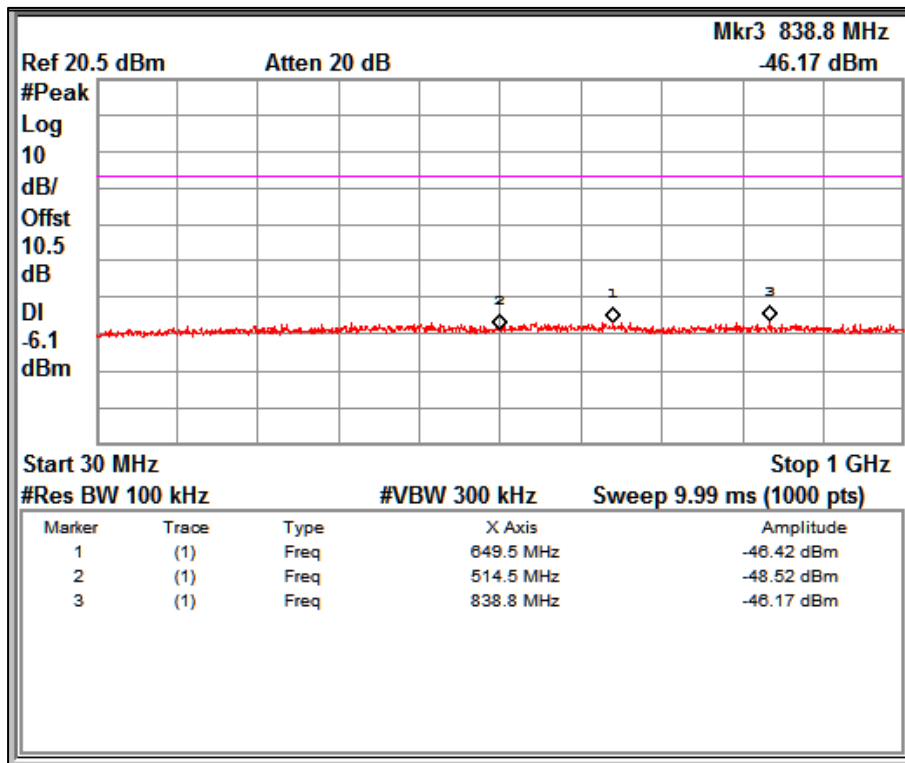

Channel Frequency 2412MHz

Frequency Range 30MHz –1GHz

Channel Frequency 2412MHz

Frequency Range 1GHz – 26.5GHz

Channel Frequency 2437MHz

Frequency Range 9kHz –150kHz

Channel Frequency 2437MHz

Frequency Range 150kHz –30MHz