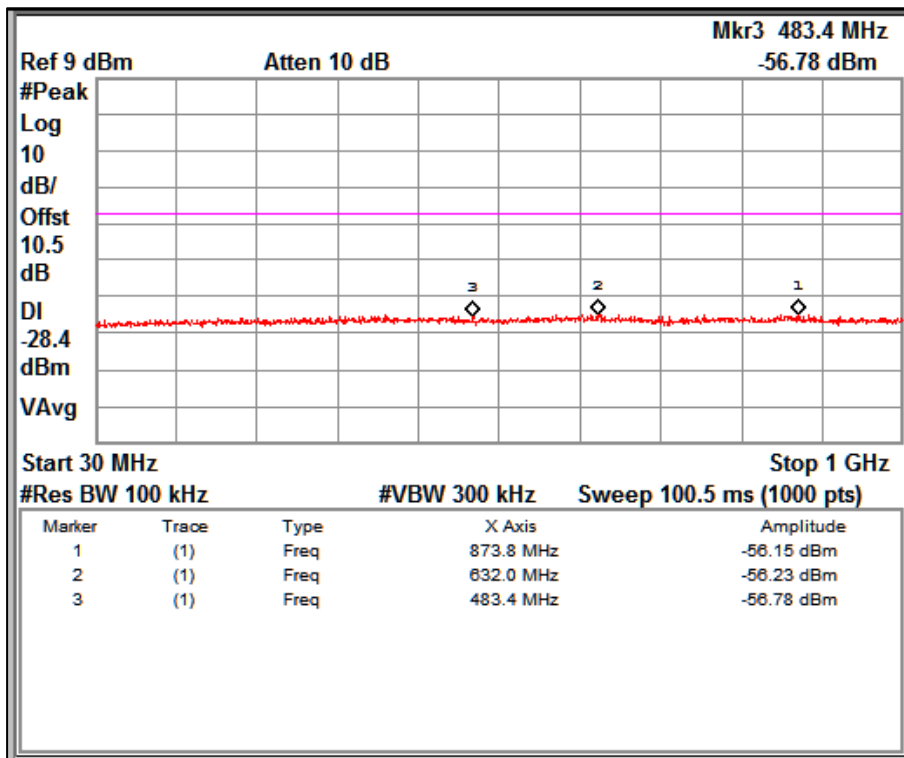

Channel Frequency 2462MHz

Frequency Range 30MHz –1GHz