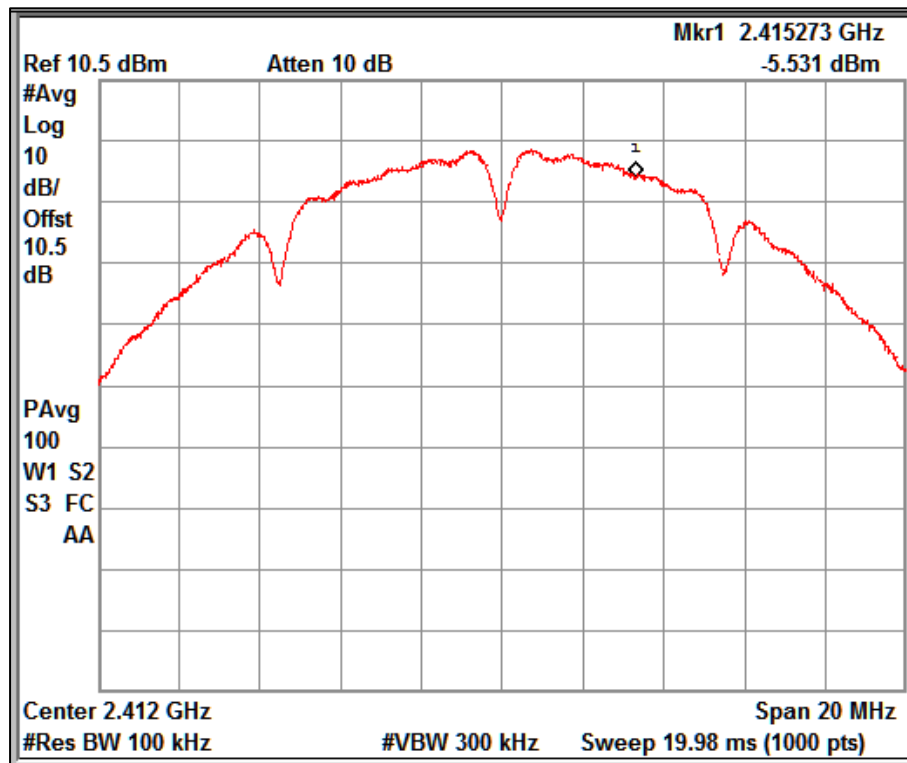

Prüfbericht - Nr.:
Test Report No.:

ULR-TC568821300000073F

Seite 74 von 199
Page 74 of 199

Test results:

Note:

1. All the losses are included during measurement and final values are mentioned in the test report.
2. Final Value (dBm) = Measured Value (dBm) + Attenuator factor (10dB) + Cable loss (0.5dB)
3. This product do not support additional beamforming gain / directional gain, it uses signal antenna and hence directional gain of the single antenna is 4.27 dBi

7.4.1 Band edge and reference plots

Modulation: 802.11b

Data Rate (Mbps)	Channel Frequency (MHz)	Reference Value (B) (dBm)	Band edge Frequency (MHz)	Value at Band edge (A) (dBm)	A-B (dBc)	Minimum Limit (dBc)
1	2412	2390	-61.73	-5.53	-56.2	-30
	2462	2483.5	-58.62	1.83	-60.45	-30
11	2412	2390	-65.11	-1.23	-63.88	-30
	2462	2483.5	-61.52	0.65	-62.17	-30