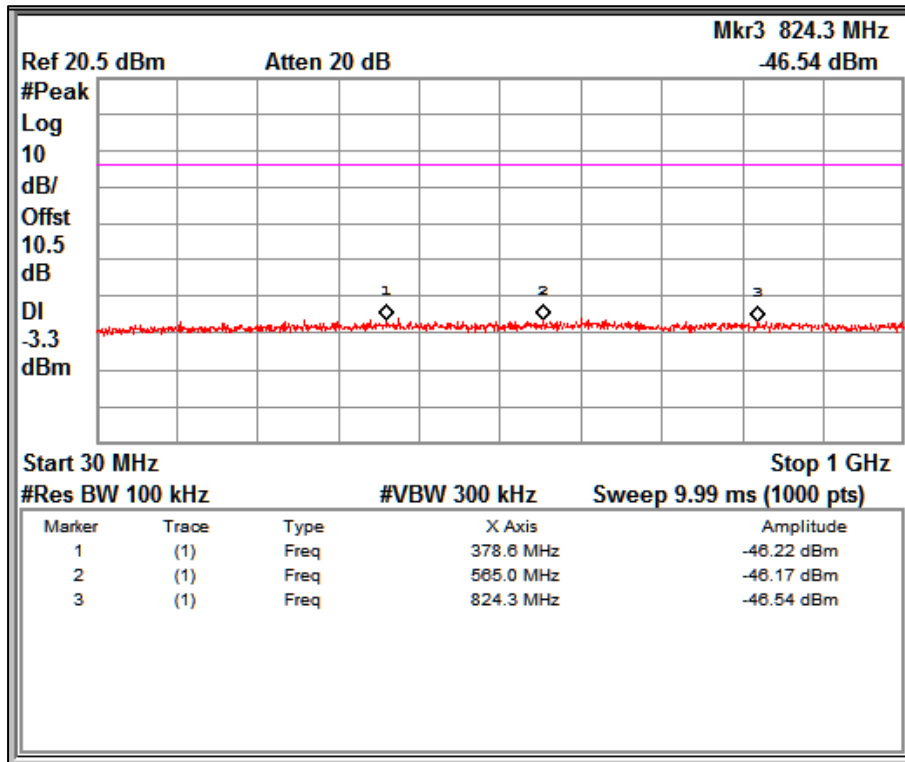

Frequency Range 30MHz –1GHz

Channel Frequency 2437MHz

Frequency Range 1GHz – 26.5GHz

Channel Frequency 2462MHz

Frequency Range 9kHz –150kHz

Channel Frequency 2462MHz

Frequency Range 150kHz –30MHz

Channel Frequency 2462MHz