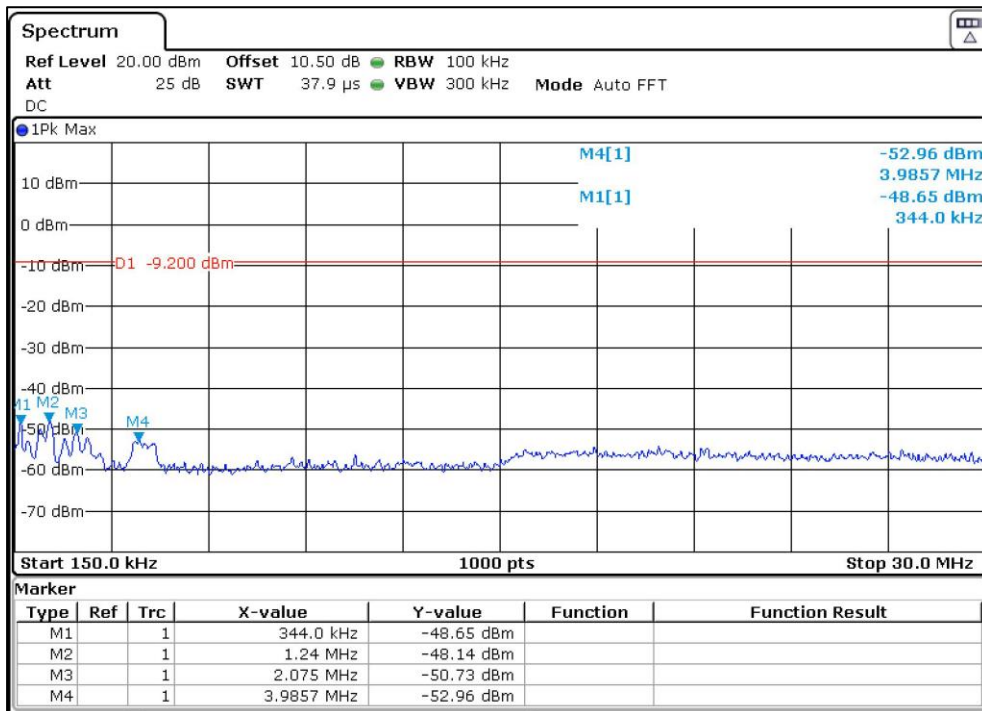

Channel Frequency 2462MHz

Frequency Range 150kHz –30MHz