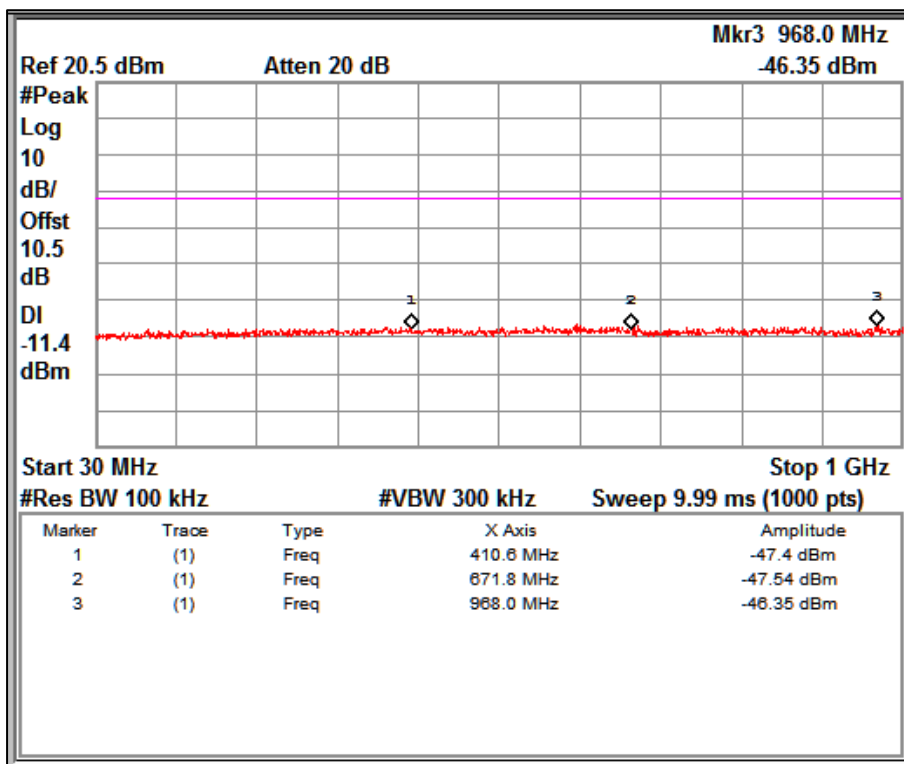

Channel Frequency 2462MHz

Frequency Range 1GHz – 26.5GHz

Modulation: 802.11g

Data Rate 54Mbps

Channel Frequency 2412MHz

Frequency Range 9kHz –150kHz

Channel Frequency 2412MHz

Frequency Range 150kHz –30MHz