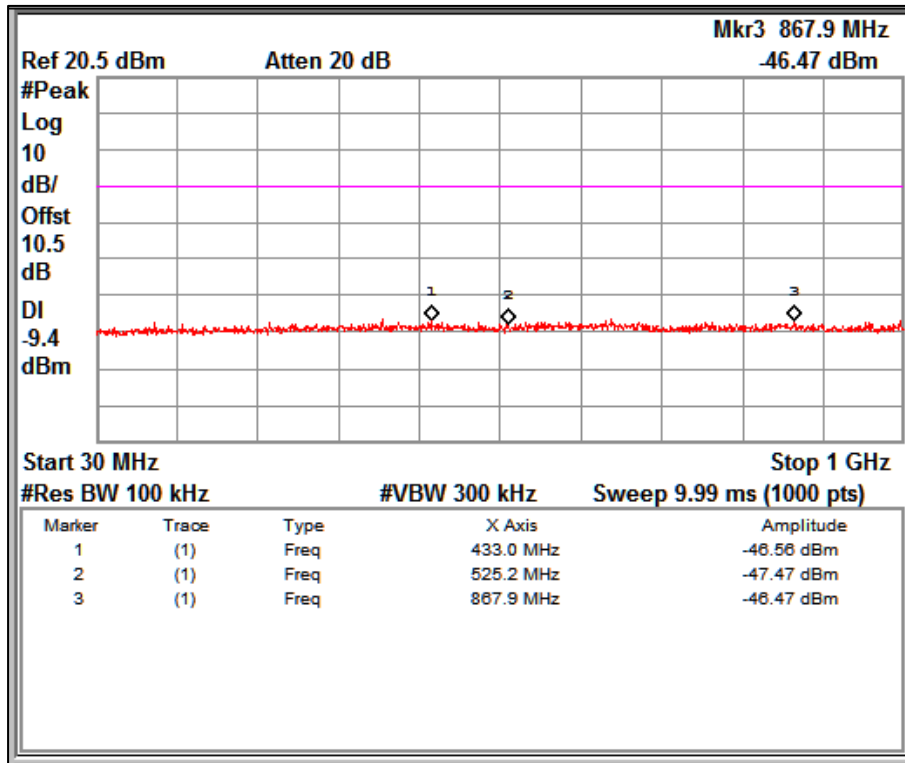

Channel Frequency 2437MHz

Frequency Range 1GHz – 26.5GHz

Channel Frequency 2462MHz

Frequency Range 9kHz –150kHz

Channel Frequency 2462MHz

Frequency Range 150kHz –30MHz

Channel Frequency 2462MHz

Frequency Range 30MHz –1GHz