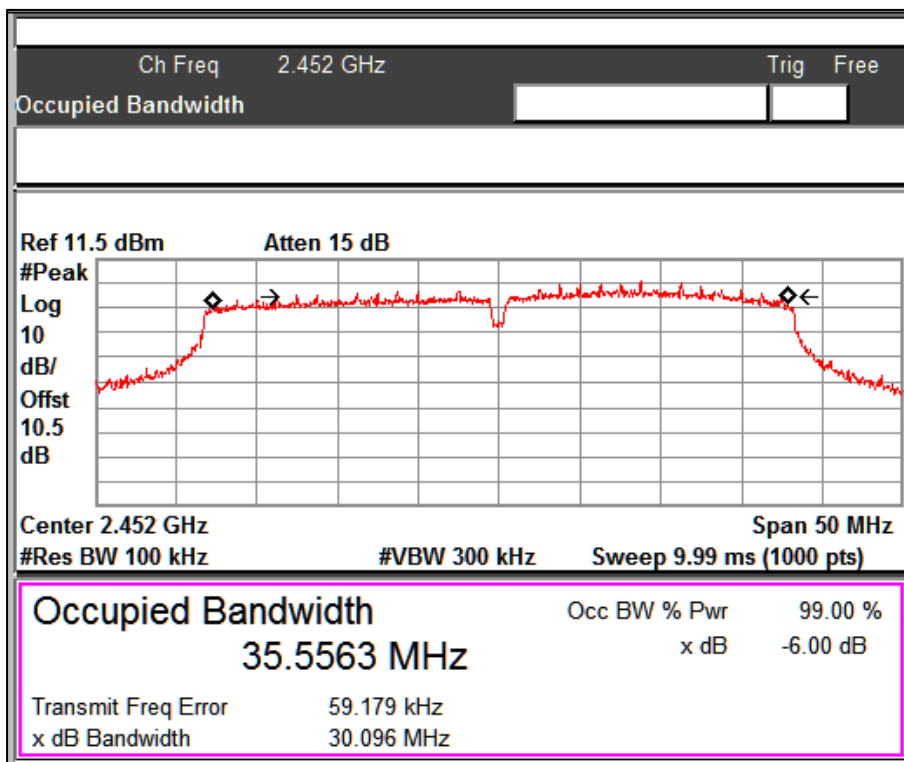

Graphs for 6 dB bandwidth measurement

Data Rate: MCS0

Channel Frequency: 2422MHz

Data Rate: MCS0

Channel Frequency: 2437MHz

Data Rate: MCS0

Channel Frequency: 2452MHz

Data Rate: MCS7