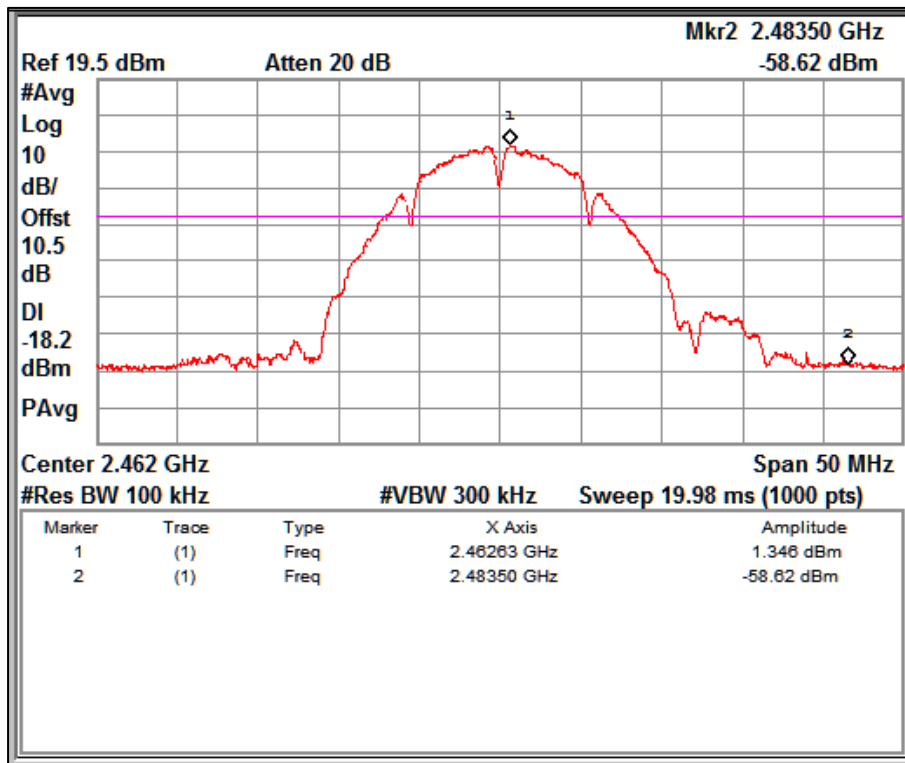

Reference plot for 2412MHz

Data Rate: 11Mbps

Reference plot for 2462MHz

Data Rate: 1Mbps

Band edge Channel Frequency 2412MHz

Data Rate: 1 Mbps

Band edge Channel Frequency 2462MHz

Data Rate: 11Mbps

Band edge Channel Frequency 2412MHz

Data Rate: 11Mbps

Band edge Channel Frequency 2462MHz

Modulation: 802.11g

Data Rate (Mbps)	Channel Frequency (MHz)	Reference Value (B) (dBm)	Band edge Frequency (MHz)	Value at Band edge (A) (dBm)	A-B (dBc)	Minimum Limit (dBc)
6	2412	2390	-70.43	-8.08	-62.35	-30
	2462	2483.5	-63.14	-7.35	-55.79	-30
54	2412	2390	-70.00	-8.77	-61.23	-30
	2462	2483.5	-57.86	-8.98	-48.88	-30