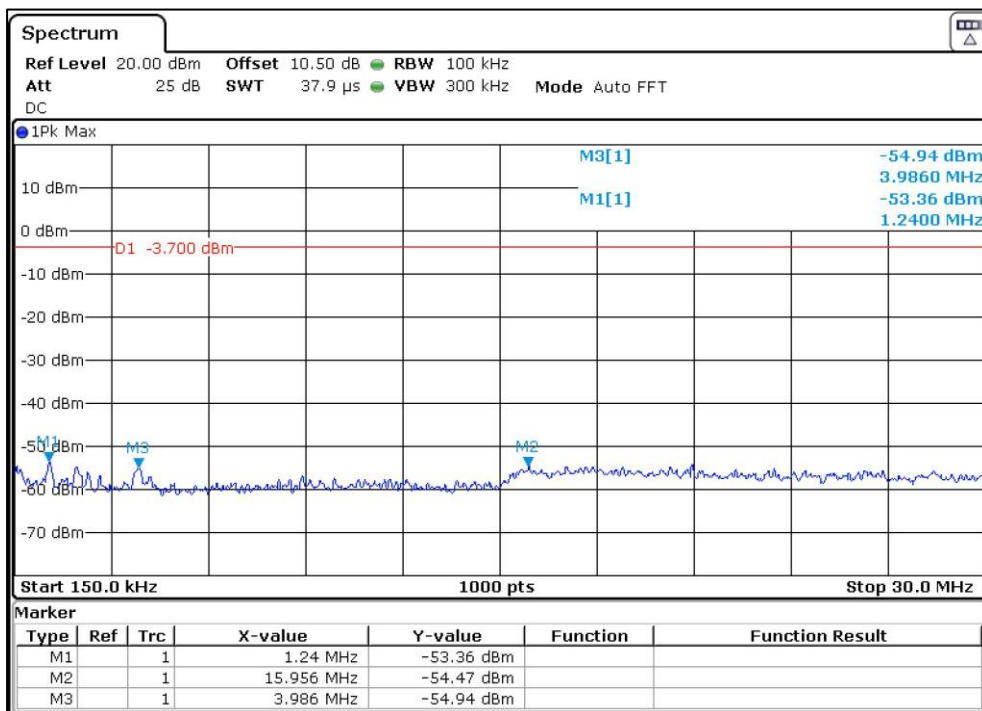

Channel Frequency 2437MHz

Frequency Range 150kHz –30MHz