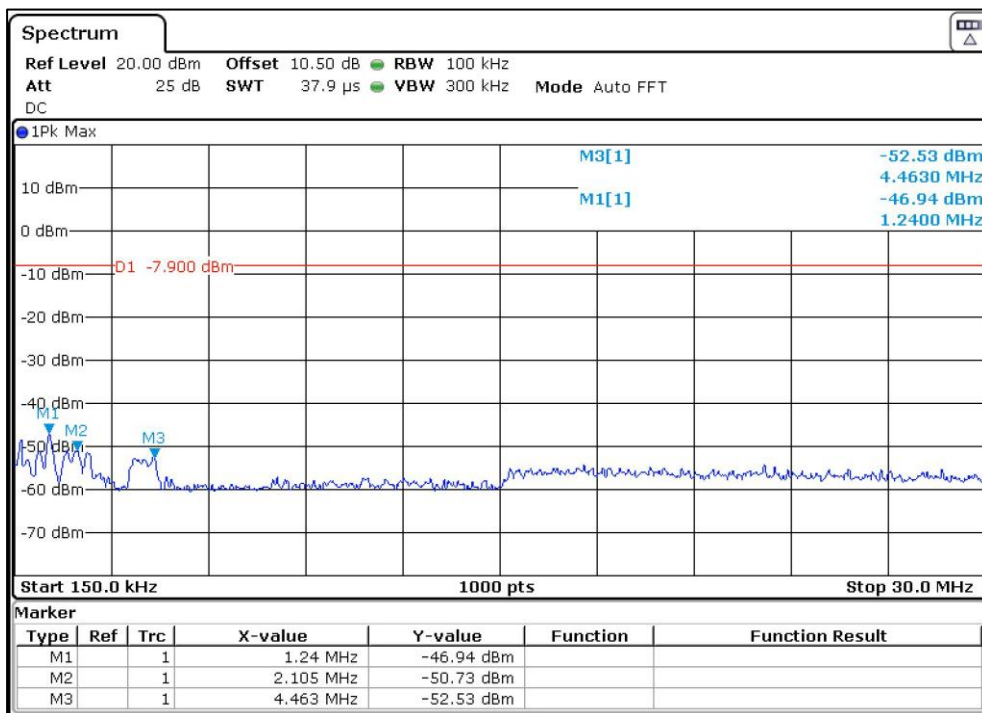

Channel Frequency 2462MHz

Frequency Range 150kHz –30MHz