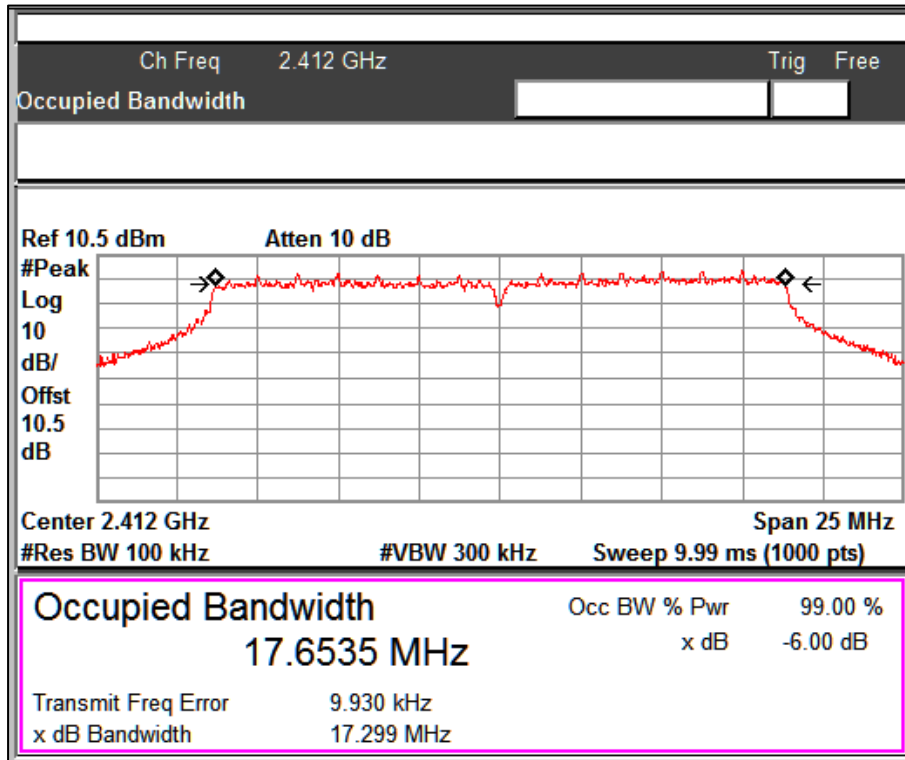

Data Rate: MCS0

Channel Frequency: 2437MHz

Data Rate: MCS0

Channel Frequency: 2462MHz

Data Rate: MCS7

Channel Frequency: 2412MHz

Data Rate: MCS7

Channel Frequency: 2437MHz