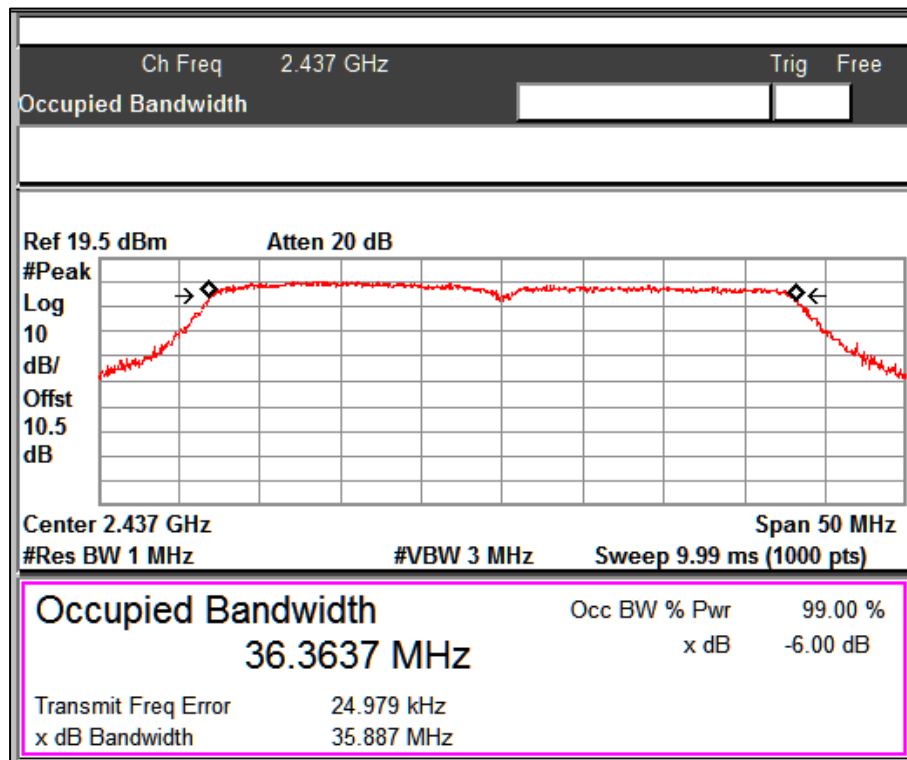

Data Rate: MCS0

Channel Frequency: 2437MHz