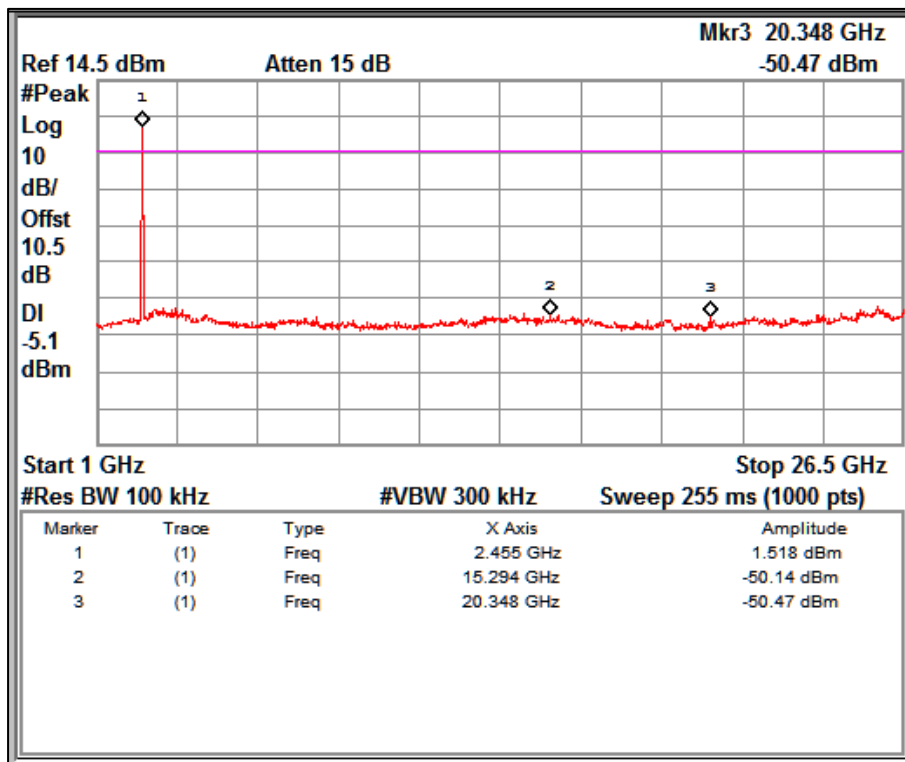

Channel Frequency 2437MHz

Frequency Range 1GHz – 26.5GHz