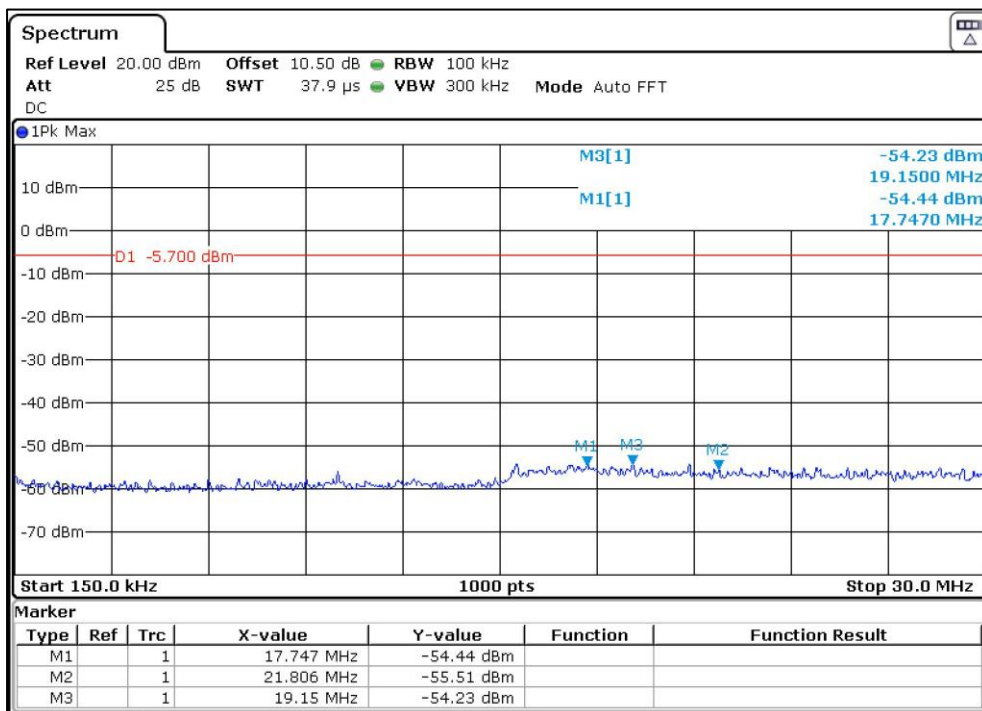

Frequency Range 150kHz –30MHz

Channel Frequency 2437MHz

Frequency Range 30MHz –1GHz

Channel Frequency 2437MHz

Frequency Range 1GHz – 26.5GHz

Channel Frequency 2462MHz

Frequency Range 9kHz –150kHz

Channel Frequency 2462MHz