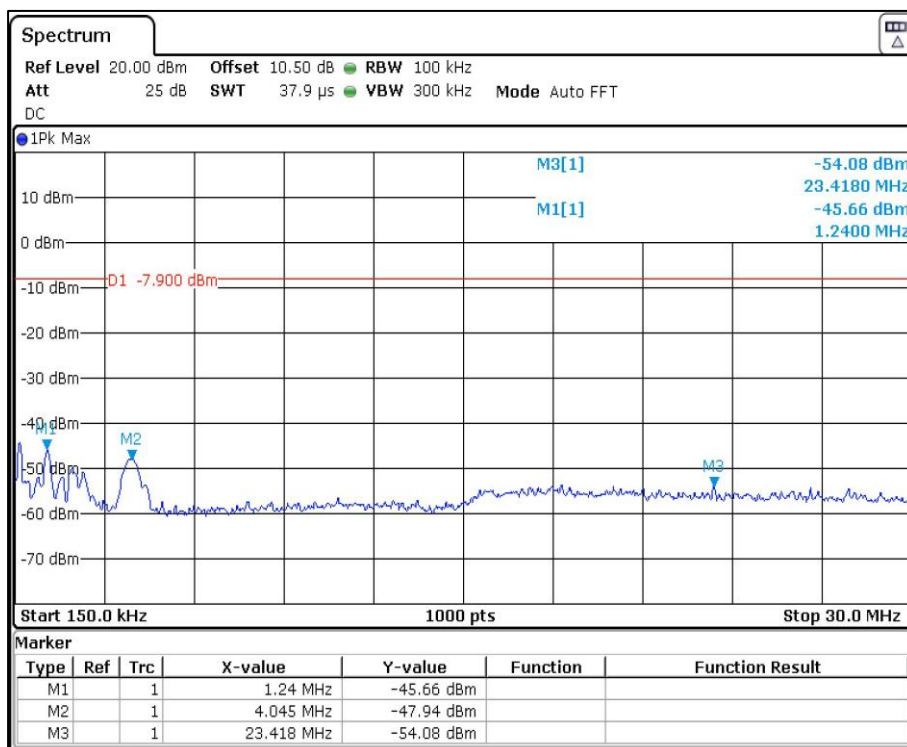

Channel Frequency 2422MHz

Frequency Range 150 kHz – 30 MHz