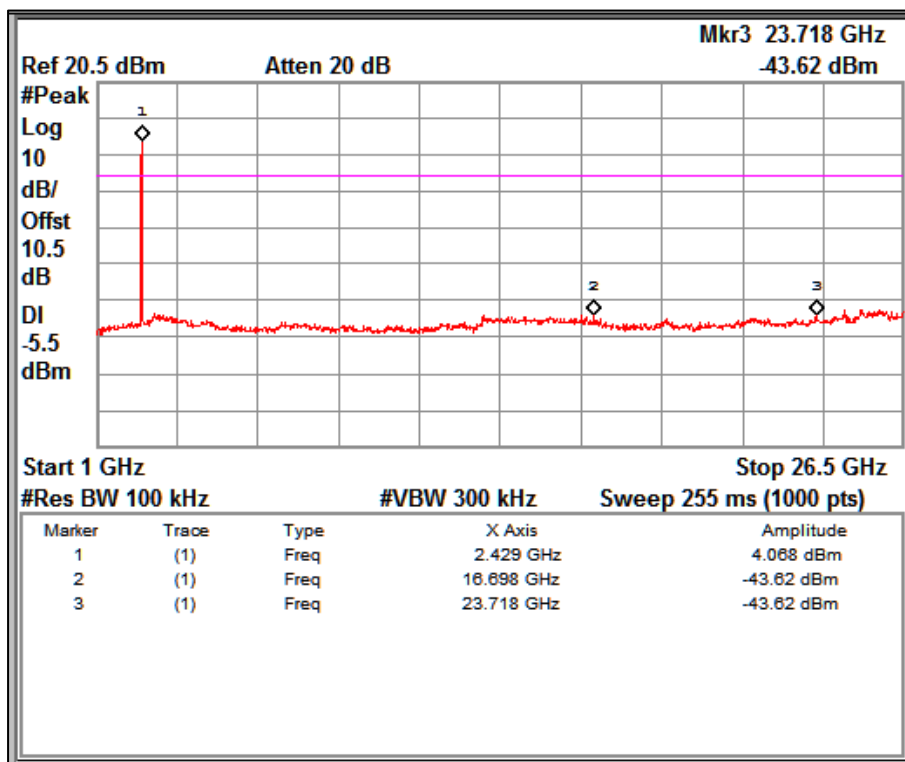

Channel Frequency 2412MHz

Frequency Range 1GHz – 26.5GHz