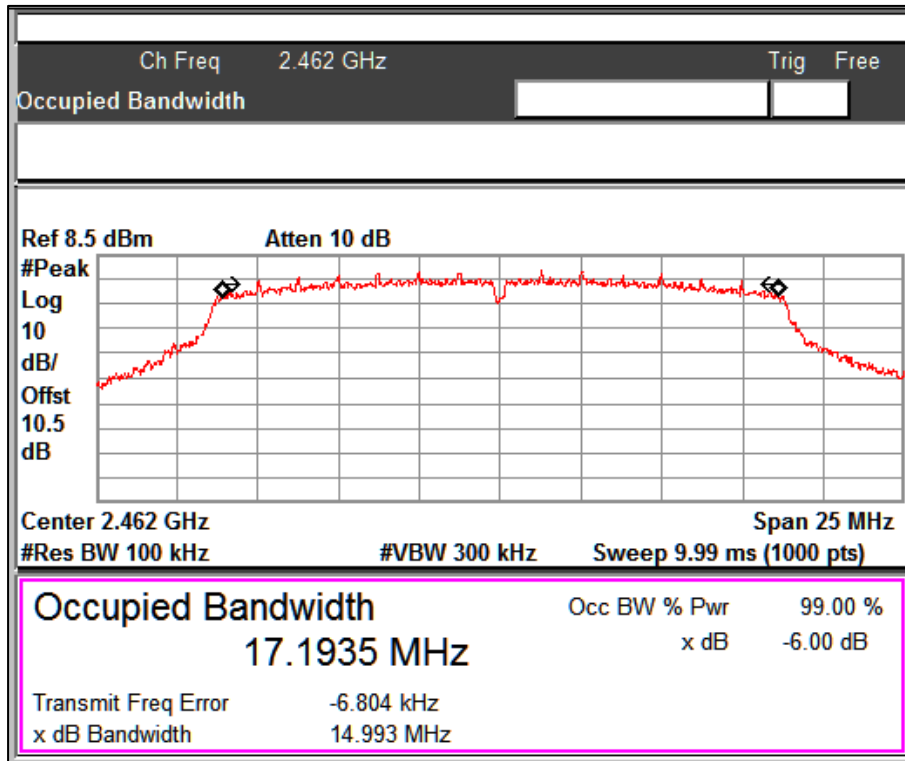

Data Rate: MCS0

Channel Frequency: 2437MHz

Data Rate: MCS0

Channel Frequency: 2462MHz

Data Rate: MCS7

Channel Frequency: 2412MHz

Data Rate: MCS7

Channel Frequency: 2437MHz