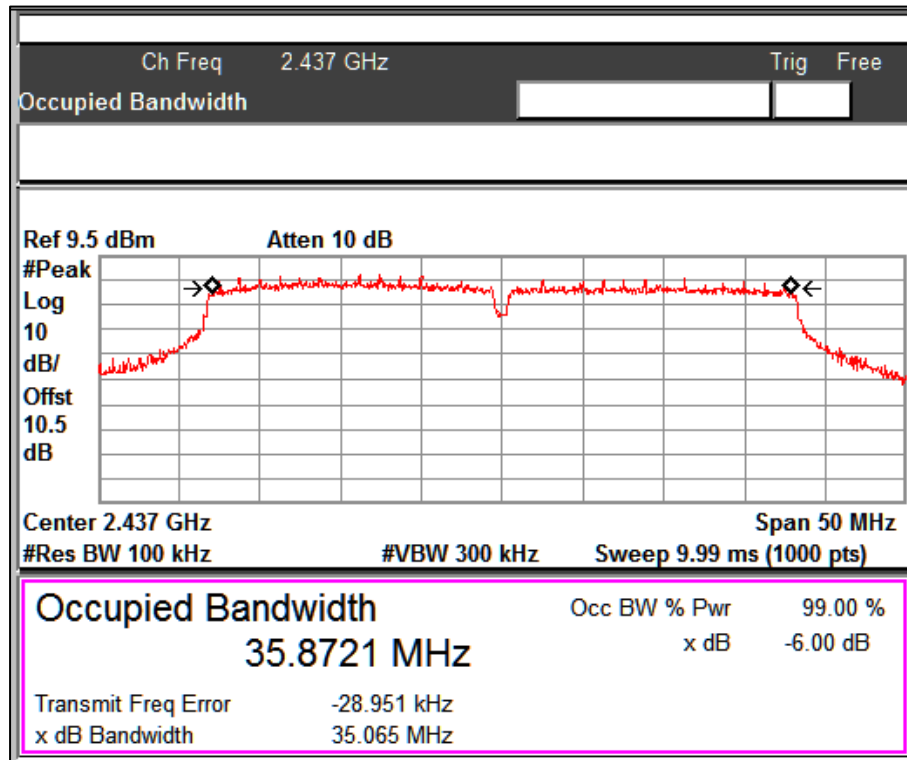

Data Rate: MCS7

Channel Frequency: 2462MHz

Modulation: 802.11n_40MHz

Data rate (Mbps)	Channel Frequency (MHz)	6 dB Bandwidth (MHz)	99% OBW (MHz)	Minimum Limit (MHz)
MCS0	2422	32.53	35.59	0.5
	2437	35.06	36.36	0.5
	2452	30.09	35.88	0.5
MCS7	2422	35.74	36.69	0.5
	2437	36.39	37.63	0.5
	2452	36.16	37.08	0.5

Graphs for 6 dB bandwidth measurement

Data Rate: MCS0

Channel Frequency: 2422MHz

Data Rate: MCS0

Channel Frequency: 2437MHz

Data Rate: MCS0

Channel Frequency: 2452MHz

Data Rate: MCS7