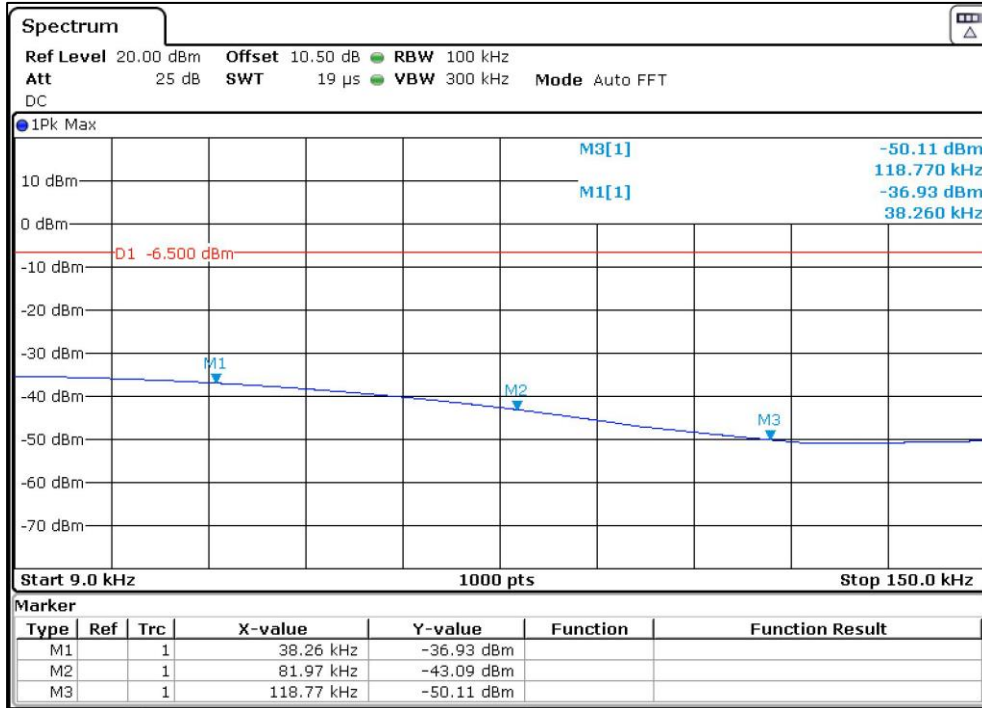

Channel Frequency 2437MHz

Frequency Range 9kHz –150kHz