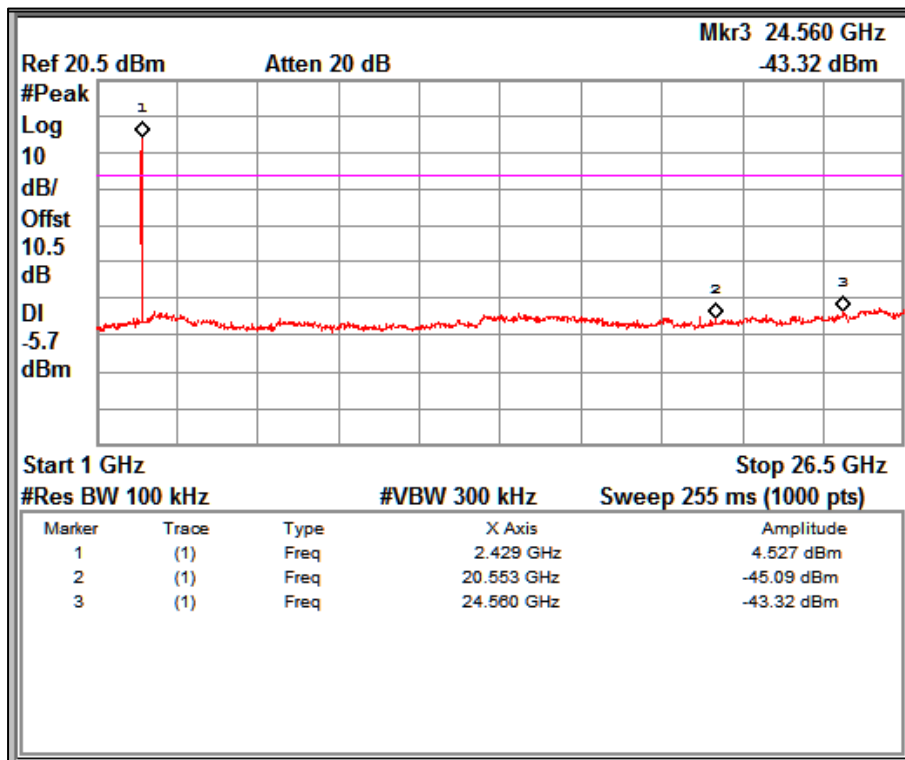

Channel Frequency 2412MHz

Frequency Range 1GHz – 26.5GHz