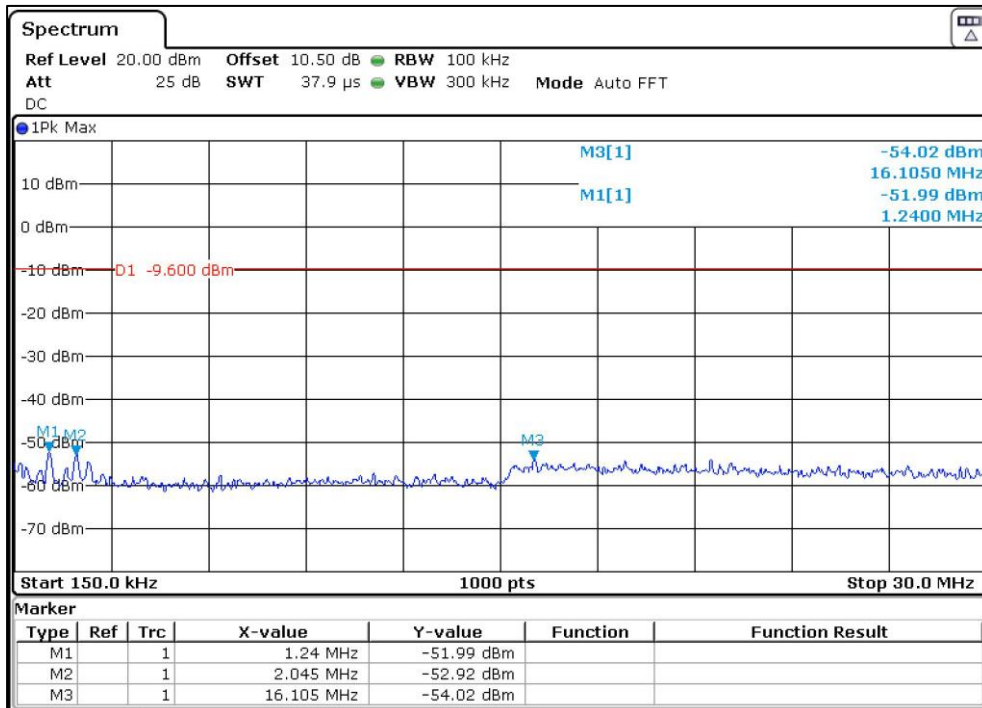

Modulation: 802.11g

Data Rate 6Mbps

Channel Frequency 2412MHz

Frequency Range 9kHz –150kHz

Channel Frequency 2412MHz

Frequency Range 150kHz –30MHz

Channel Frequency 2412MHz

Frequency Range 30MHz –1GHz