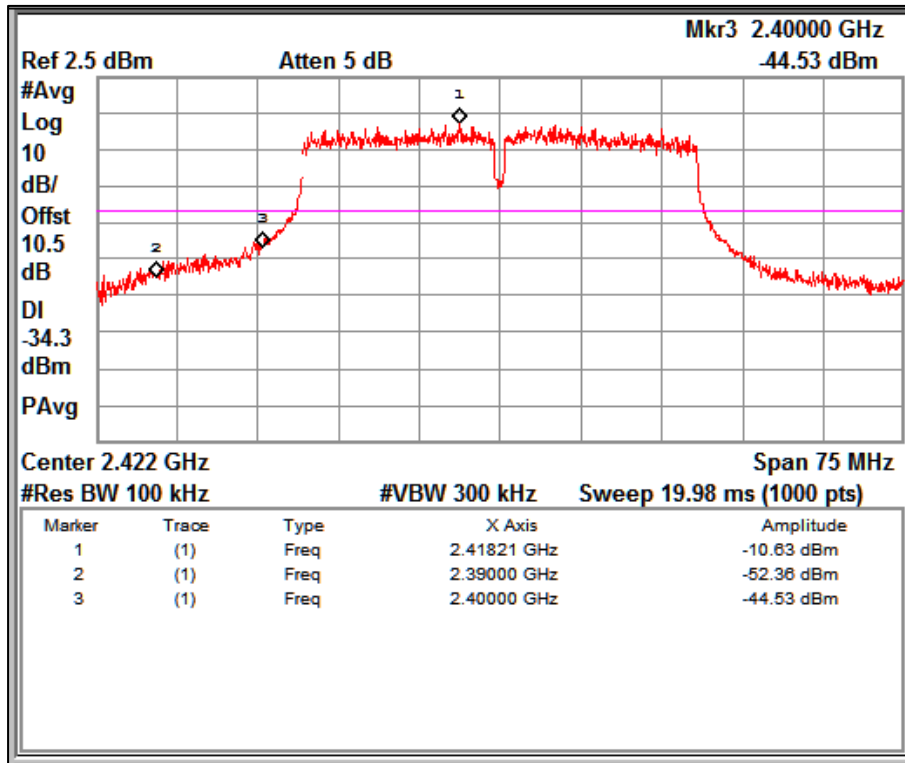

Data Rate: MCS7

Channel Frequency 2422MHz