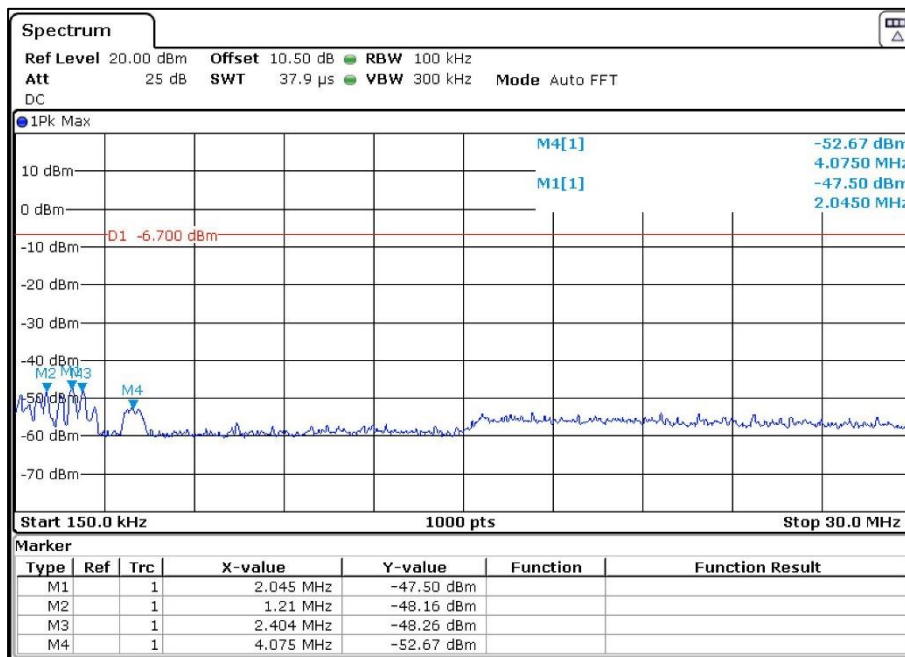

Channel Frequency 2437MHz

Frequency Range 150 kHz – 30 MHz