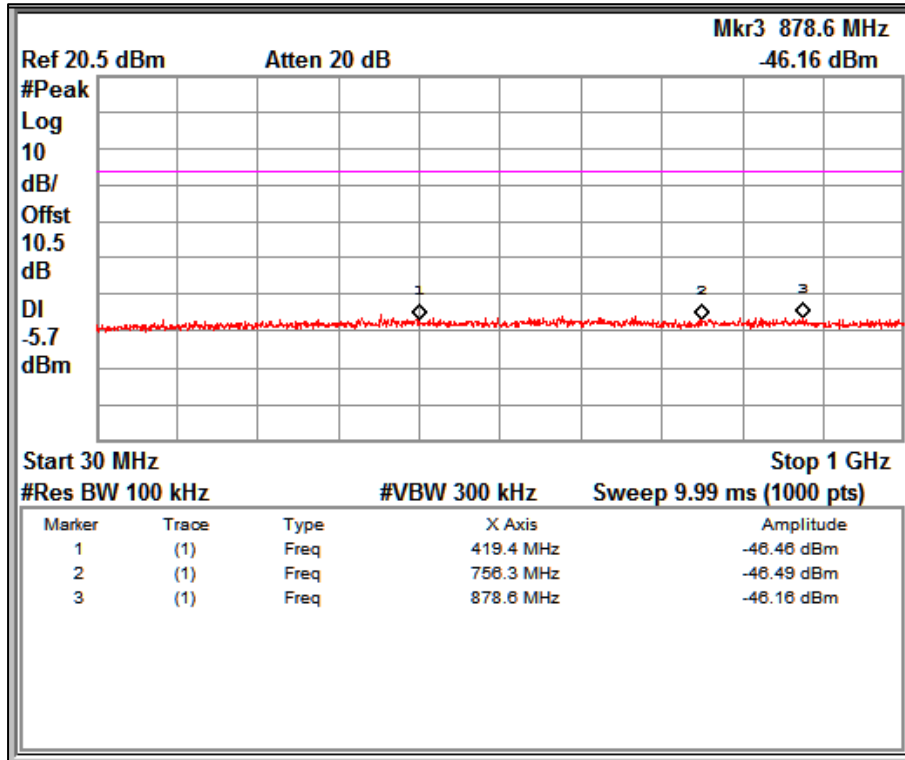

Channel Frequency 2412MHz

Frequency Range 30MHz –1GHz