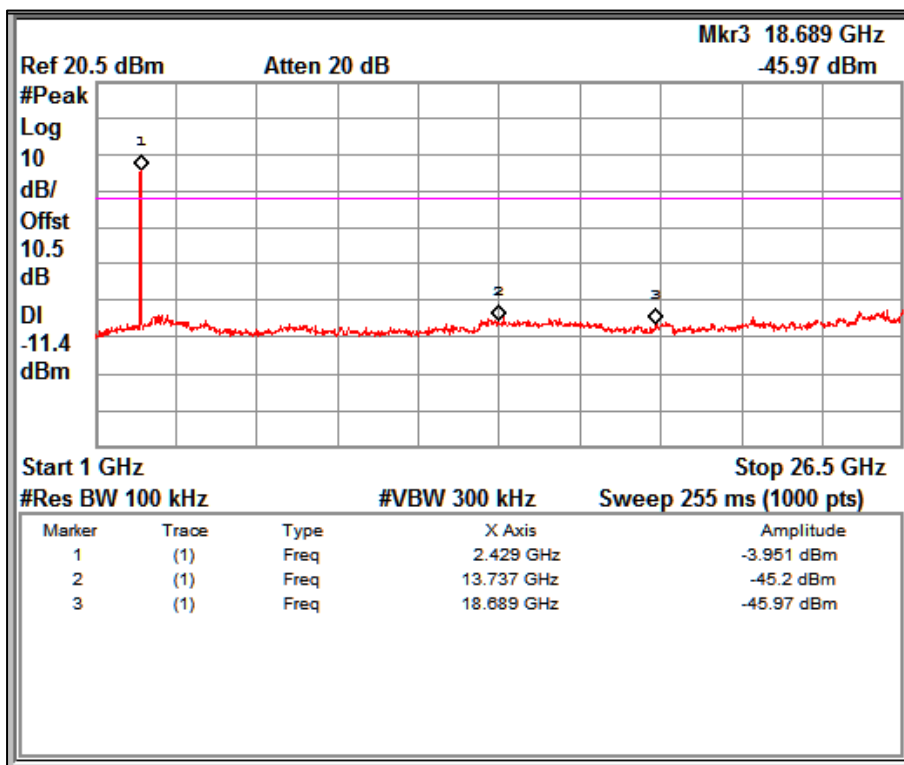

Channel Frequency 2412MHz

Frequency Range 1GHz – 26.5GHz