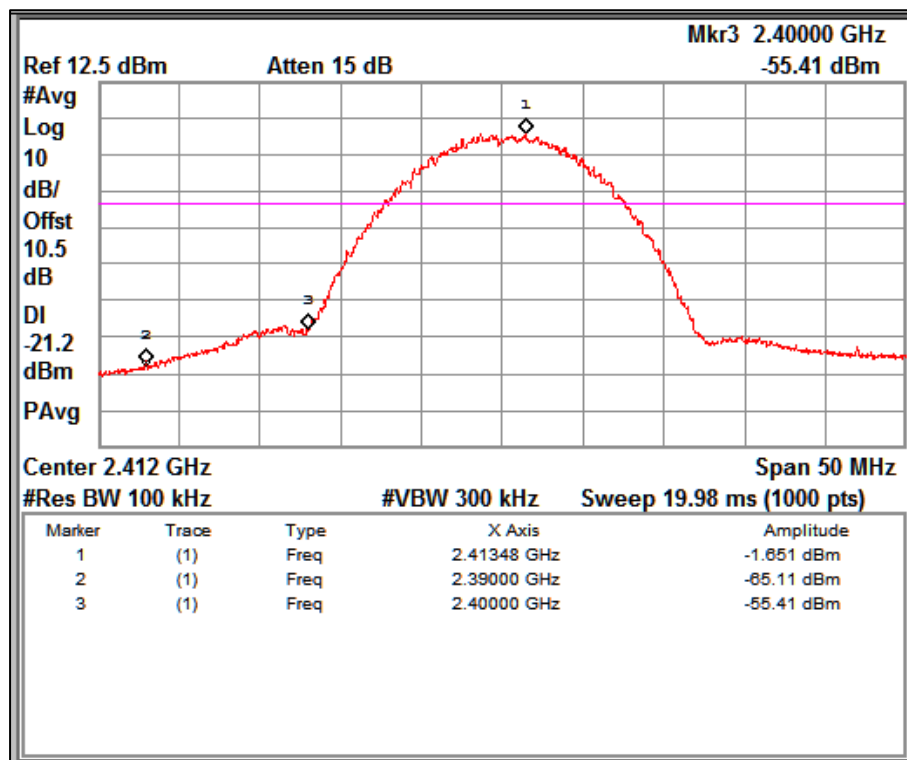

Reference plot for 2412MHz

Data Rate: 11Mbps

Reference plot for 2462MHz

Data Rate: 1Mbps

Band edge Channel Frequency 2412MHz

Data Rate: 1 Mbps

Band edge Channel Frequency 2462MHz

Data Rate: 11Mbps

Band edge Channel Frequency 2412MHz

Data Rate: 11Mbps

Band edge Channel Frequency 2462MHz

Modulation: 802.11g

Data Rate (Mbps)	Channel Frequency (MHz)	Reference Value (B) (dBm)	Band edge Frequency (MHz)	Value at Band edge (A) (dBm)	A-B (dBc)	Minimum Limit (dBc)
6	2412	2390	-70.43	-8.08	-62.35	-30
	2462	2483.5	-63.14	-7.35	-55.79	-30
54	2412	2390	-70.00	-8.77	-61.23	-30
	2462	2483.5	-57.86	-8.98	-48.88	-30