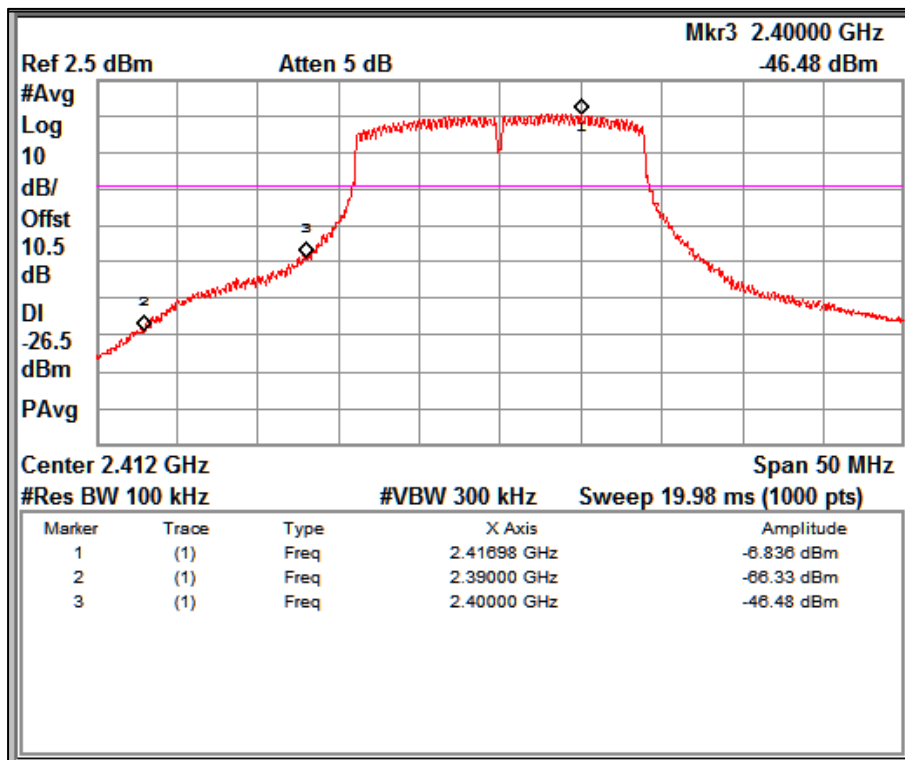

Data Rate: MCS0

Reference plot for 2412MHz

Data Rate: MCS0

Reference plot for 2462MHz

Data Rate: MCS7

Reference plot for 2412MHz

Data Rate: MCS7

Reference plot for 2462MHz