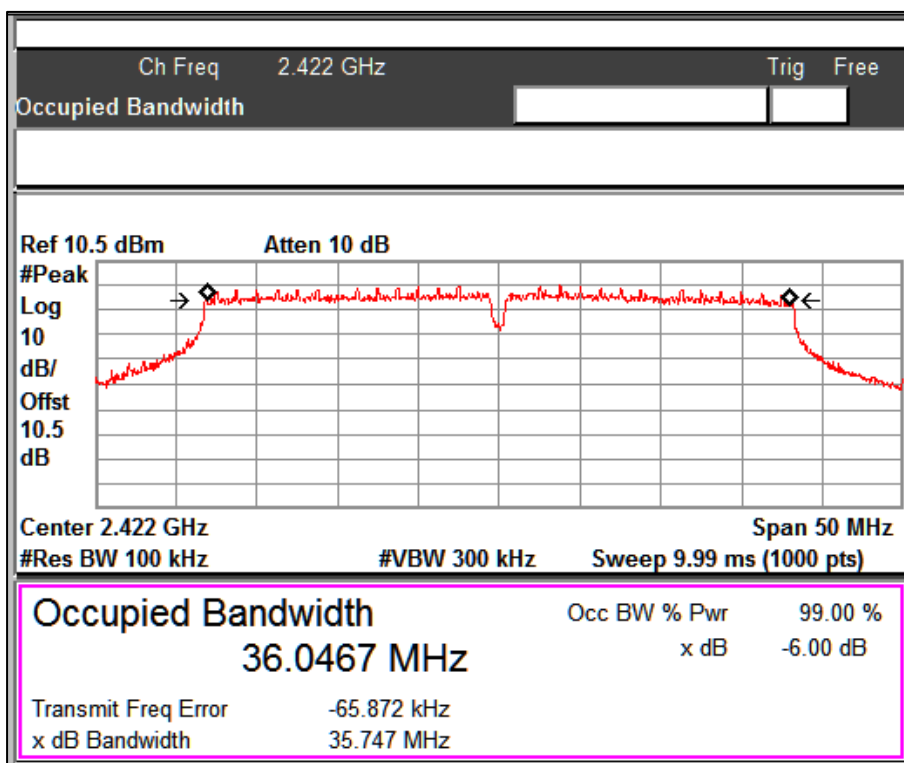

Graphs for 6 dB bandwidth measurement

Data Rate: MCS0

Channel Frequency: 2422MHz

Data Rate: MCS0

Channel Frequency: 2437MHz

Data Rate: MCS0

Channel Frequency: 2452MHz

Data Rate: MCS7