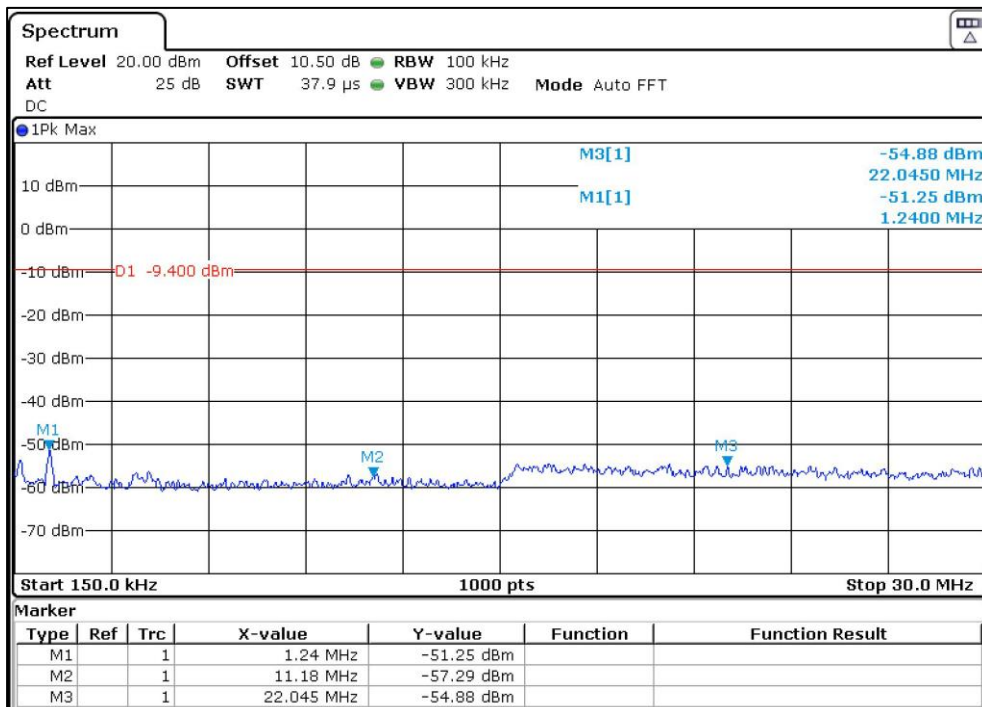

Channel Frequency 2462MHz

Frequency Range 150kHz –30MHz