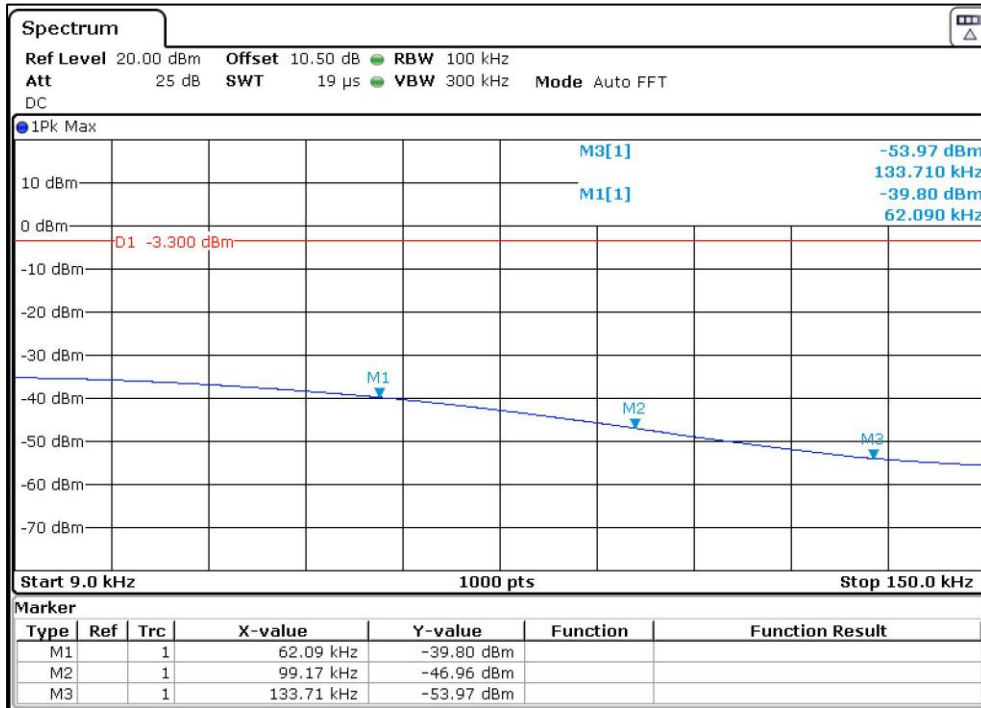

Channel Frequency 2462MHz

Frequency Range 9kHz –150kHz