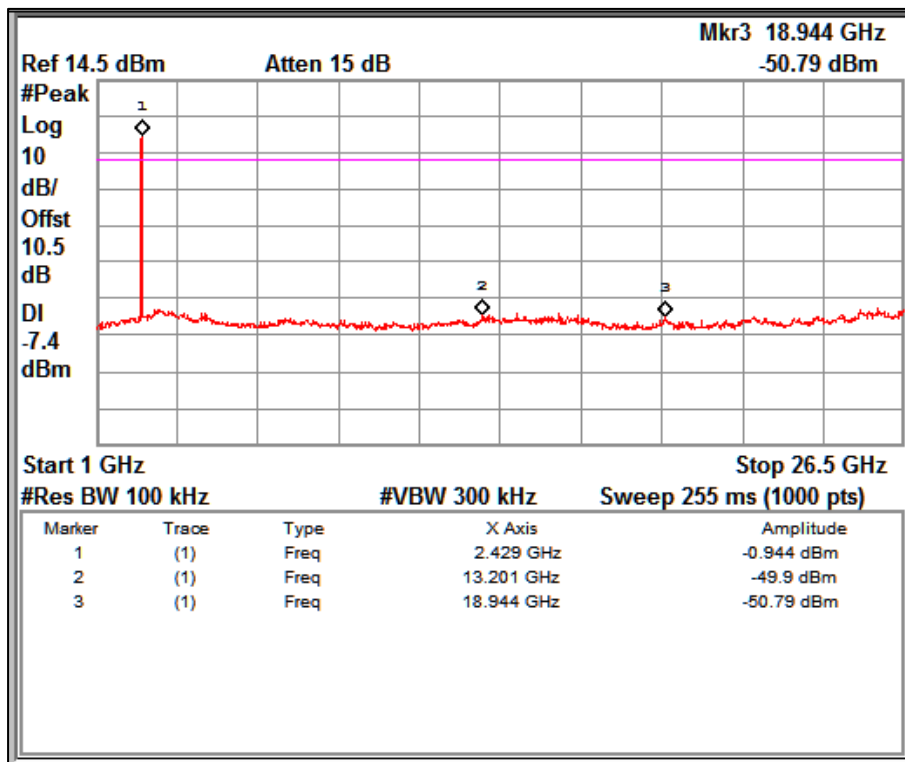

Channel Frequency 2412MHz

Frequency Range 1GHz – 26.5GHz