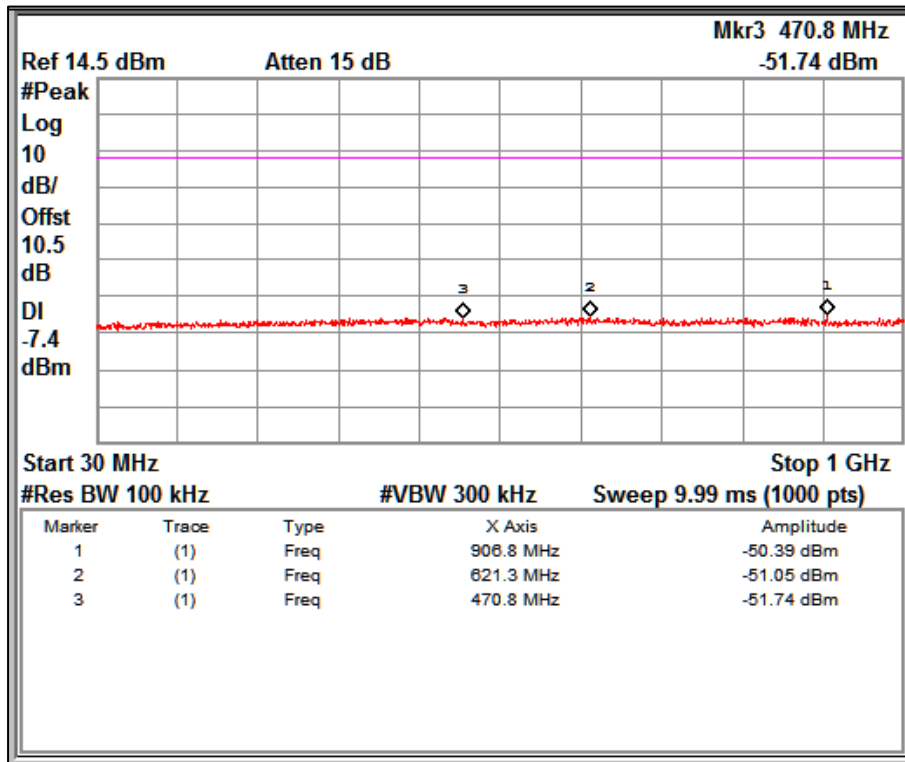

Channel Frequency 2412MHz

Frequency Range 30MHz –1GHz