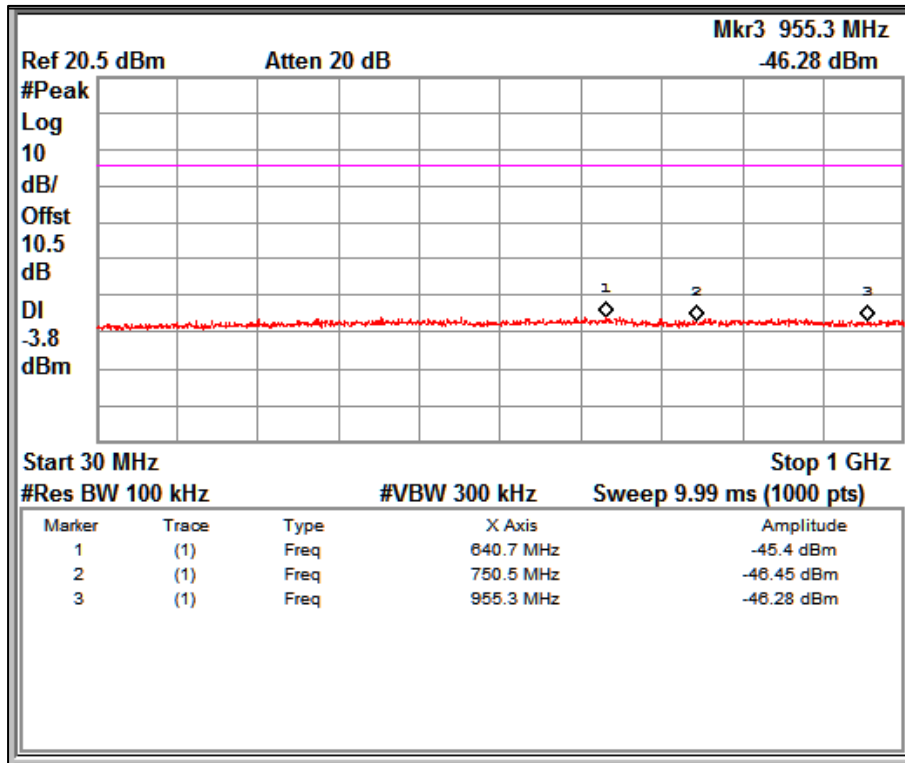

Channel Frequency 2462MHz

Frequency Range 30MHz –1GHz