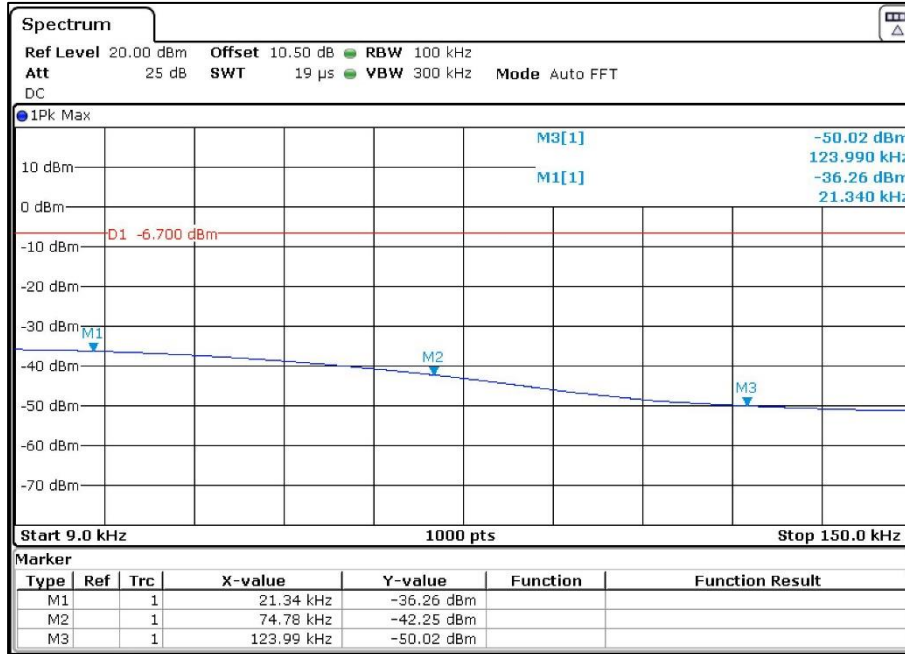

Channel Frequency 2437MHz

Frequency Range 9kHz – 150 kHz