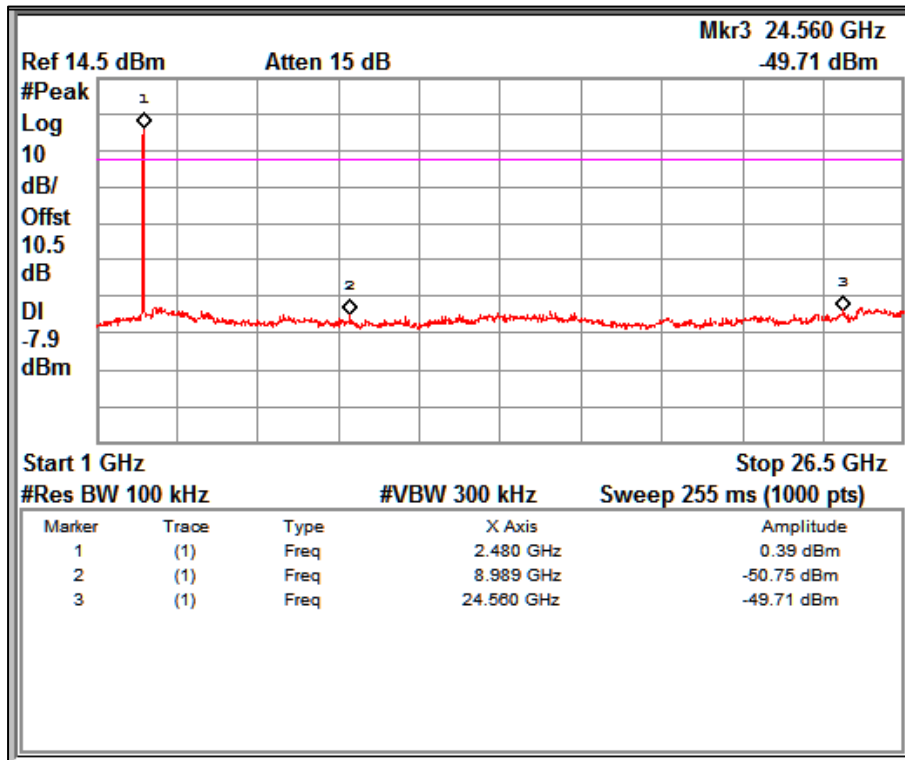

Channel Frequency 2462MHz

Frequency Range 1GHz – 26.5GHz