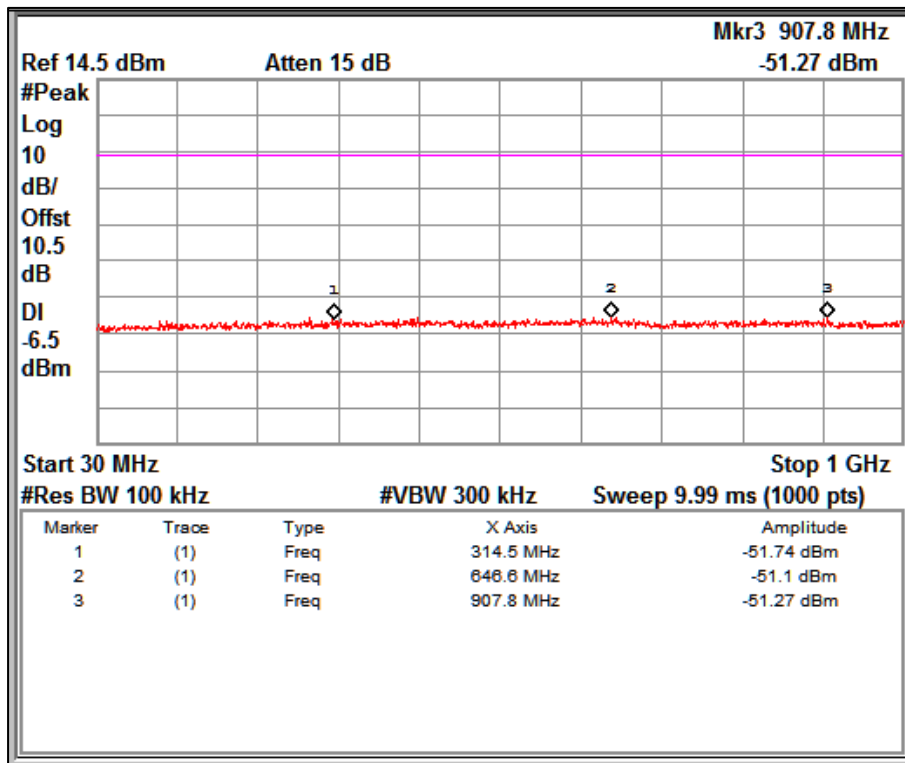

Channel Frequency 2437MHz

Frequency Range 30MHz –1GHz