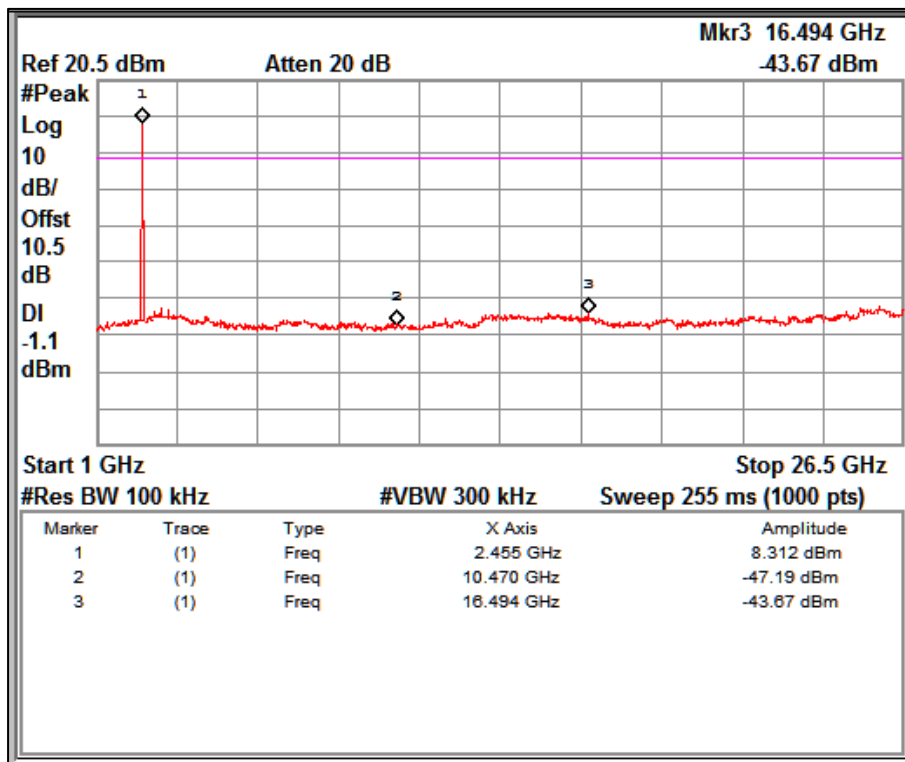

Channel Frequency 2437MHz

Frequency Range 1GHz – 26.5GHz