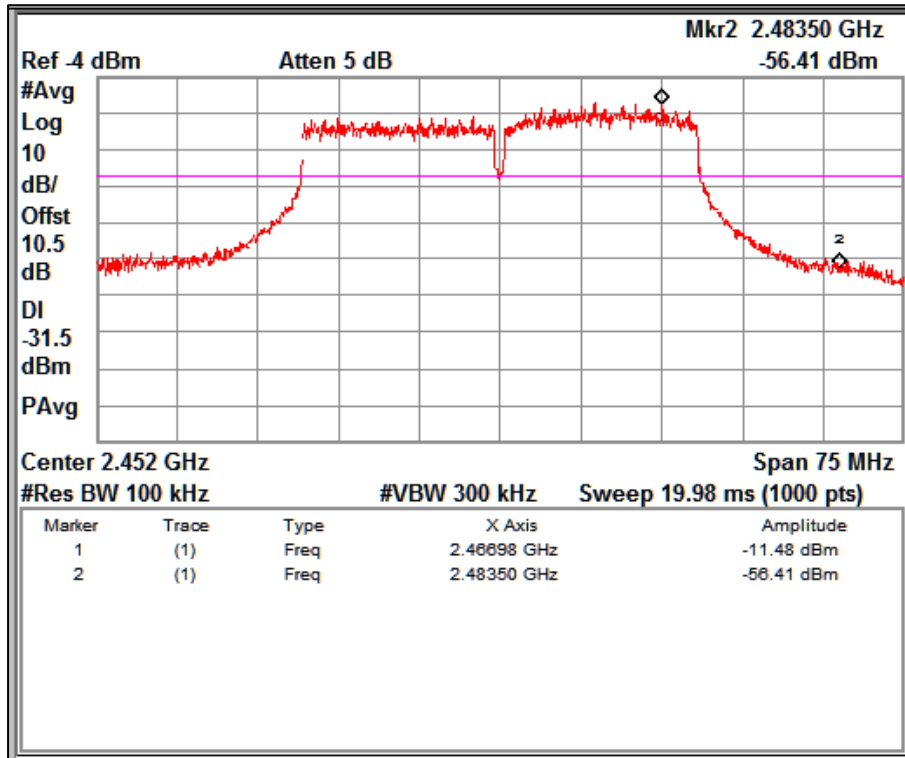

Data Rate: MCS0

Channel Frequency 2422MHz

Data Rate: MCS0

Channel Frequency 2452MHz

Data Rate: MCS7

Channel Frequency 2422MHz

Data Rate: MCS7

Channel Frequency 2452MHz