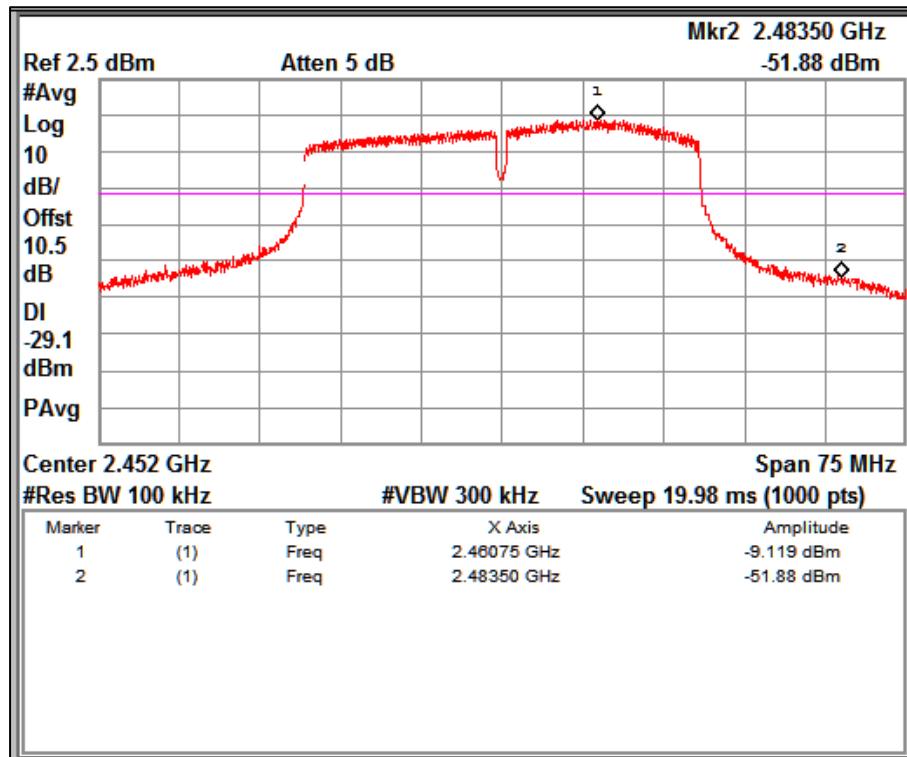

Data Rate: MCS0

Channel Frequency 2452MHz