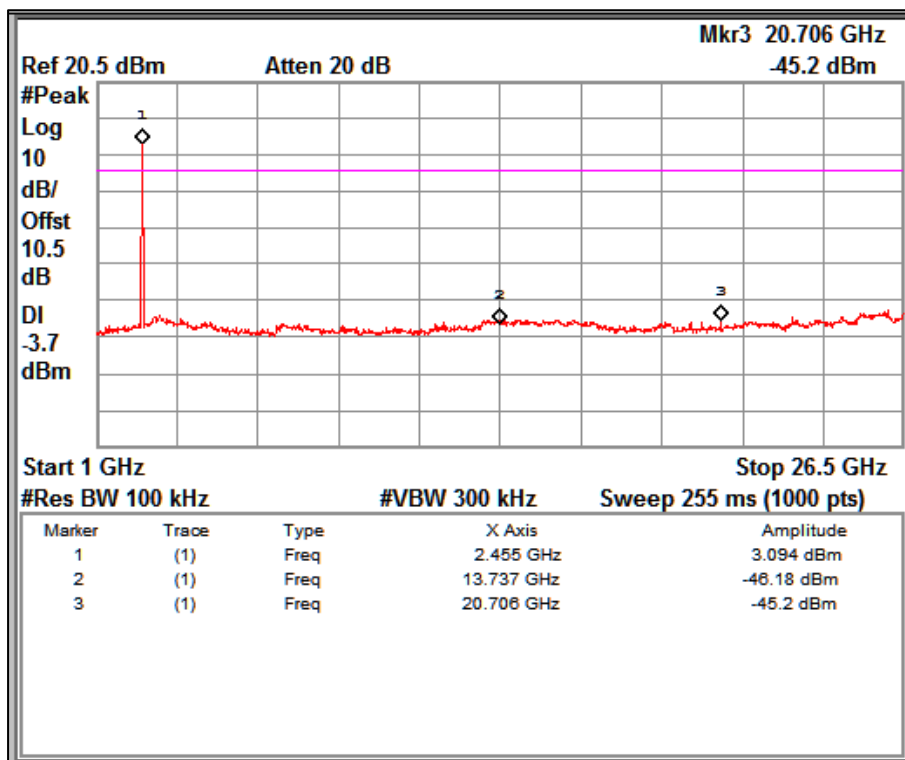

Modulation: 802.11g

Data Rate 6Mbps

Channel Frequency 2412MHz

Frequency Range 9kHz –150kHz

Channel Frequency 2412MHz

Frequency Range 150kHz –30MHz

Channel Frequency 2412MHz

Frequency Range 30MHz –1GHz

Channel Frequency 2412MHz

Frequency Range 1GHz – 26.5GHz

Channel Frequency 2437MHz

Frequency Range 9kHz –150kHz

Channel Frequency 2437MHz

Frequency Range 150kHz –30MHz

Channel Frequency 2437MHz

Frequency Range 30MHz –1GHz