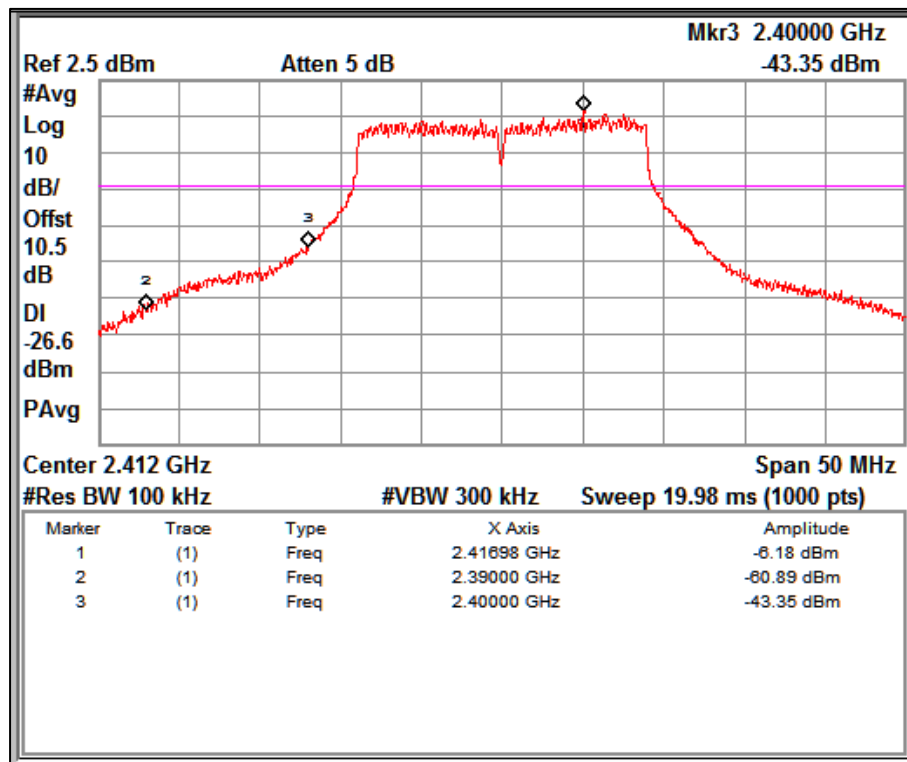

Data Rate: MCS7

Band edge Channel Frequency 2412MHz