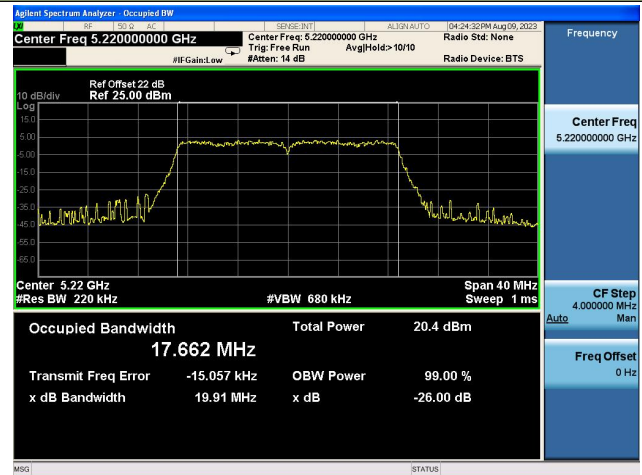

Channel 134 (5670MHz)

Channel 151 (5755MHz)

Channel 159 (5795MHz)

802.11ac-VHT20 26dB Bandwidth

Channel 36 (5180MHz)

Channel 44 (5220MHz)

Channel 48 (5240MHz)

Channel 52 (5260MHz)

Channel 60 (5300MHz)

Channel 64 (5320MHz)

802.11ac-VHT20 26dB Bandwidth

Channel 100 (5500MHz)

Channel 116 (5580MHz)

Channel 120 (5600MHz)

Channel 132 (5660MHz)

Channel 140 (5700MHz)