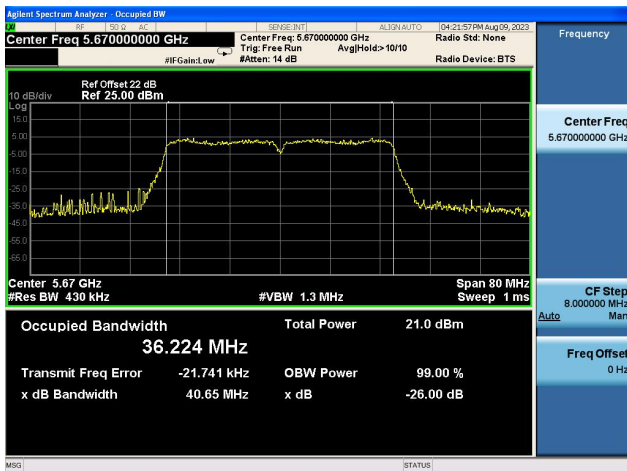

802.11n-HT40 26dB Bandwidth

Channel 38 (5190MHz)

Channel 46 (5230MHz)

Channel 54 (5270MHz)

Channel 62 (5310MHz)

Channel 102 (5510MHz)

Channel 118 (5590MHz)

802.11n-HT40 26dB Bandwidth

Channel 134 (5670MHz)

Channel 151 (5755MHz)

Channel 159 (5795MHz)

802.11ac-VHT20 26dB Bandwidth

Channel 36 (5180MHz)

Channel 44 (5220MHz)

Channel 48 (5240MHz)

Channel 52 (5260MHz)