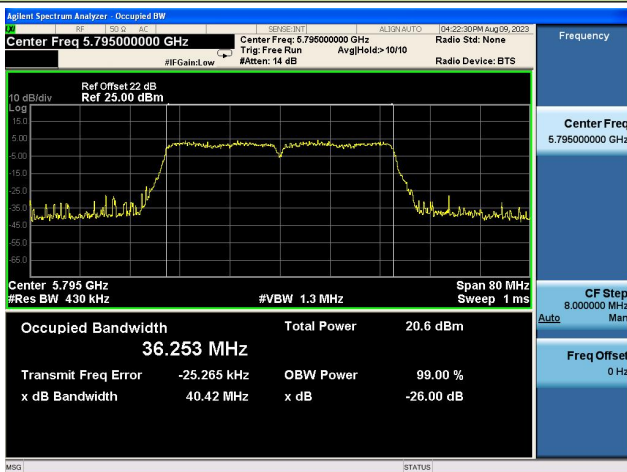

802.11n-HT40 26dB Bandwidth

Channel 38 (5190MHz)

Channel 46 (5230MHz)

Channel 54 (5270MHz)

Channel 62 (5310MHz)

Channel 102 (5510MHz)

Channel 118 (5590MHz)

802.11n-HT40 26dB Bandwidth

Channel 134 (5670MHz)

Channel 151 (5755MHz)

Channel 159 (5795MHz)

802.11ac-VHT20 26dB Bandwidth

Channel 36 (5180MHz)

Channel 44 (5220MHz)

Channel 48 (5240MHz)

Channel 52 (5260MHz)