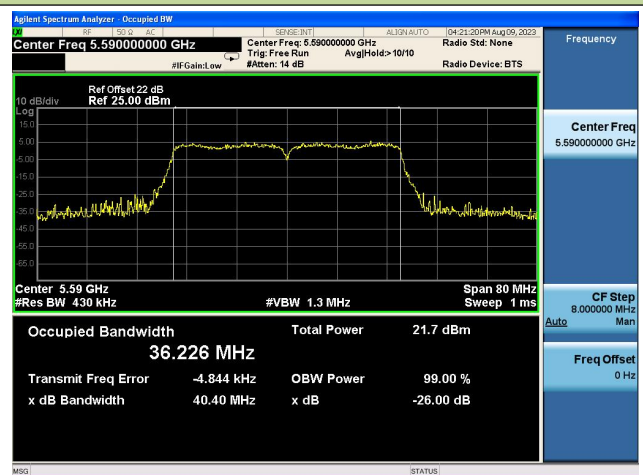

802.11n-HT40 26dB Bandwidth

Channel 38 (5190MHz)

Channel 46 (5230MHz)

Channel 54 (5270MHz)

Channel 62 (5310MHz)

Channel 102 (5510MHz)

Channel 118 (5590MHz)

802.11n-HT40 26dB Bandwidth

Channel 134 (5670MHz)

Channel 151 (5755MHz)

Channel 159 (5795MHz)

802.11ac-VHT20 26dB Bandwidth

Channel 36 (5180MHz)

Channel 44 (5220MHz)

Channel 48 (5240MHz)

Channel 52 (5260MHz)