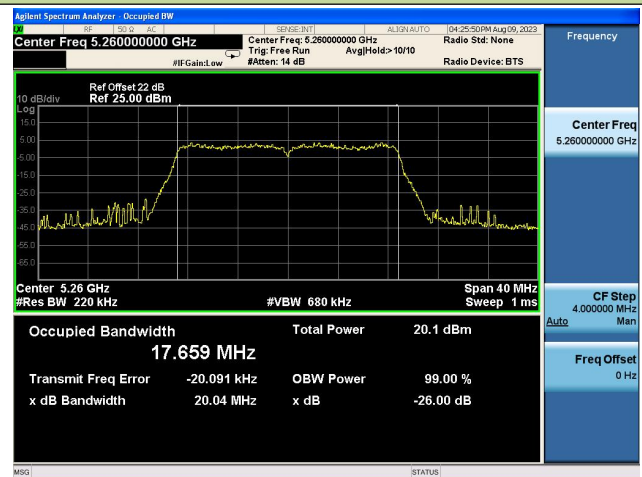

Channel 134 (5670MHz)

Channel 151 (5755MHz)

Channel 159 (5795MHz)

802.11ac-VHT20 26dB Bandwidth

Channel 36 (5180MHz)

Channel 44 (5220MHz)

Channel 48 (5240MHz)

Channel 52 (5260MHz)

Channel 60 (5300MHz)

Channel 64 (5320MHz)

802.11ac-VHT20 26dB Bandwidth

Channel 100 (5500MHz)

Channel 116 (5580MHz)

Channel 120 (5600MHz)

Channel 132 (5660MHz)

Channel 140 (5700MHz)