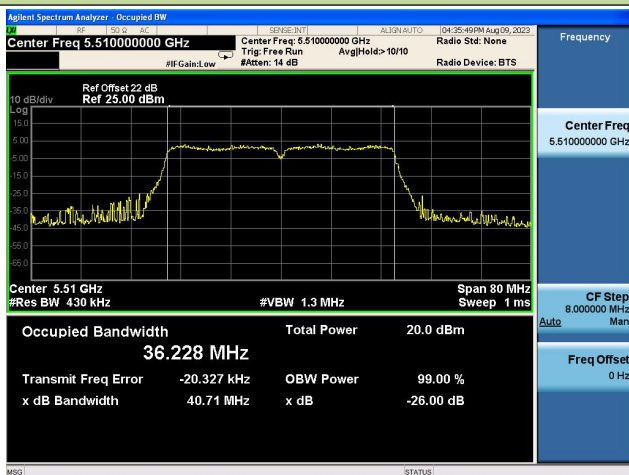

Channel 102 (5510MHz)