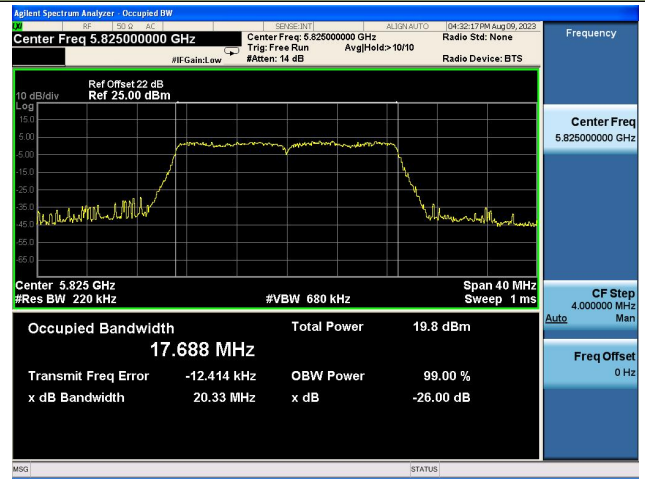

Channel 149 (5745MHz)

802.11ac-VHT20 26dB Bandwidth

Channel 157 (5785MHz)

Channel 165 (5825MHz)

802.11ac-VHT40 26dB Bandwidth

Channel 38 (5190MHz)

Channel 46 (5230MHz)

Channel 54 (5270MHz)