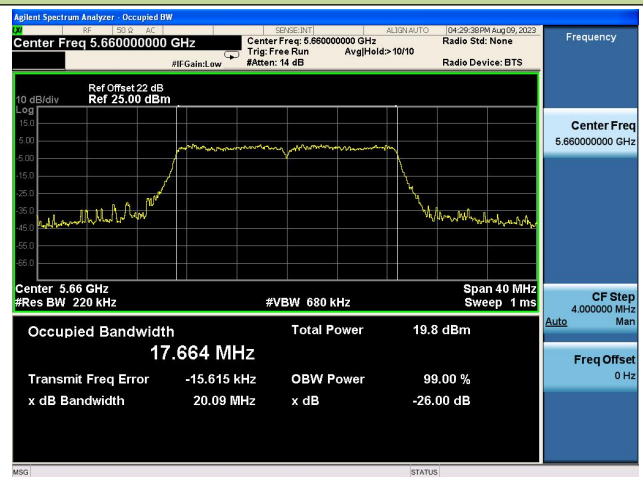

Channel 60 (5300MHz)

Channel 64 (5320MHz)

802.11ac-VHT20 26dB Bandwidth

Channel 100 (5500MHz)

Channel 116 (5580MHz)

Channel 120 (5600MHz)

Channel 132 (5660MHz)

Channel 140 (5700MHz)

Channel 149 (5745MHz)

802.11ac-VHT20 26dB Bandwidth

Channel 157 (5785MHz)

Channel 165 (5825MHz)

802.11ac-VHT40 26dB Bandwidth

Channel 38 (5190MHz)

Channel 46 (5230MHz)

Channel 54 (5270MHz)