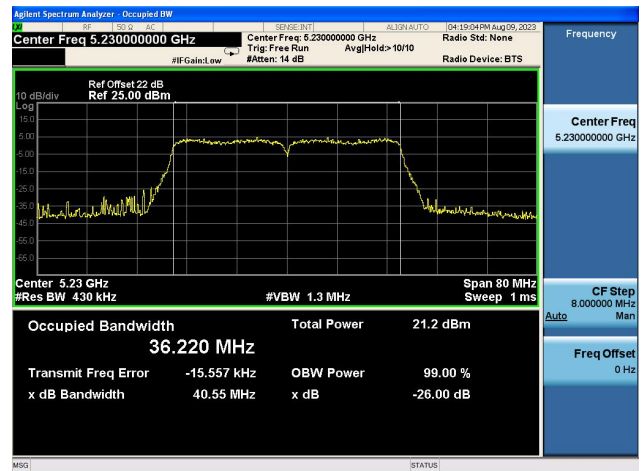

802.11n-HT40 26dB Bandwidth

Channel 38 (5190MHz)

Channel 46 (5230MHz)

Channel 54 (5270MHz)

Channel 62 (5310MHz)

Channel 102 (5510MHz)

Channel 118 (5590MHz)

802.11n-HT40 26dB Bandwidth

Channel 134 (5670MHz)

Channel 151 (5755MHz)

Channel 159 (5795MHz)

802.11ac-VHT20 26dB Bandwidth

Channel 36 (5180MHz)

Channel 44 (5220MHz)

Channel 48 (5240MHz)

Channel 52 (5260MHz)