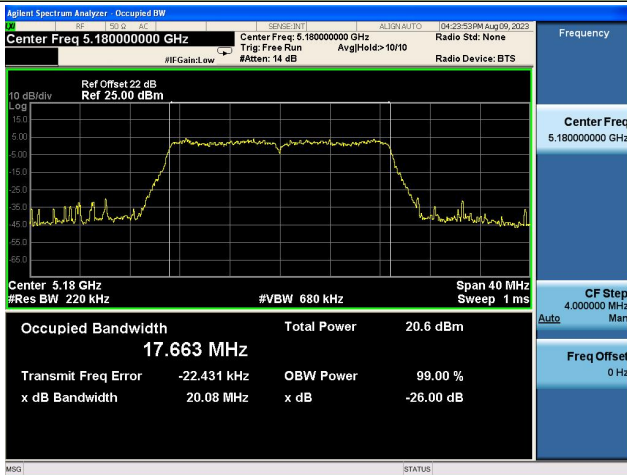

Channel 134 (5670MHz)

Channel 151 (5755MHz)

Channel 159 (5795MHz)

802.11ac-VHT20 26dB Bandwidth

Channel 36 (5180MHz)

Channel 44 (5220MHz)

Channel 48 (5240MHz)

Channel 52 (5260MHz)

Channel 60 (5300MHz)

Channel 64 (5320MHz)

802.11ac-VHT20 26dB Bandwidth

Channel 100 (5500MHz)

Channel 116 (5580MHz)

Channel 120 (5600MHz)

Channel 132 (5660MHz)

Channel 140 (5700MHz)