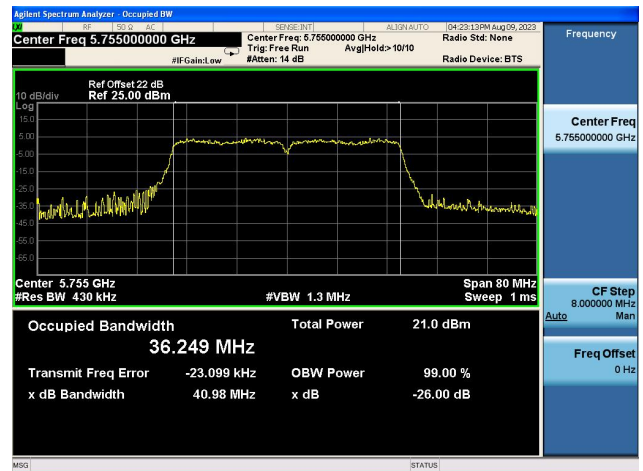

802.11n-HT40 26dB Bandwidth

Channel 38 (5190MHz)

Channel 46 (5230MHz)

Channel 54 (5270MHz)

Channel 62 (5310MHz)

Channel 102 (5510MHz)

Channel 118 (5590MHz)

802.11n-HT40 26dB Bandwidth

Channel 134 (5670MHz)

Channel 151 (5755MHz)

Channel 159 (5795MHz)

802.11ac-VHT20 26dB Bandwidth

Channel 36 (5180MHz)

Channel 44 (5220MHz)

Channel 48 (5240MHz)

Channel 52 (5260MHz)