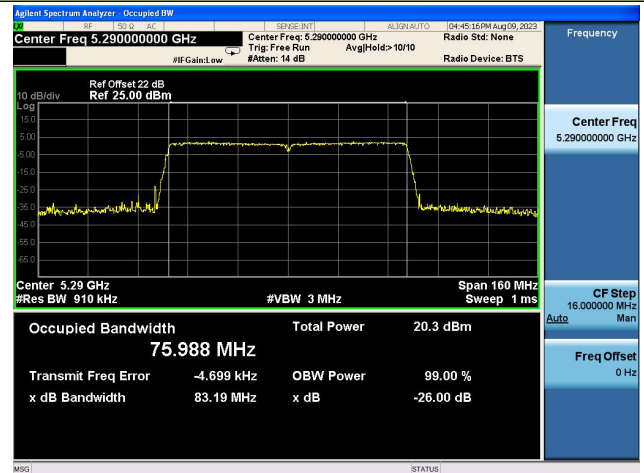

Channel 58 (5290MHz)