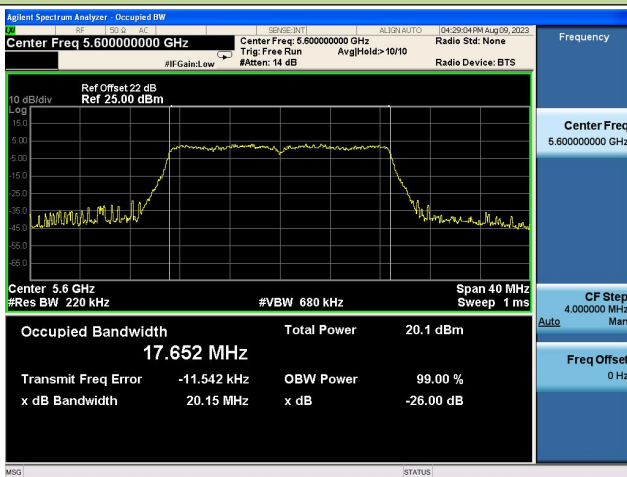

Channel 134 (5670MHz)

Channel 151 (5755MHz)

Channel 159 (5795MHz)

802.11ac-VHT20 26dB Bandwidth

Channel 36 (5180MHz)

Channel 44 (5220MHz)

Channel 48 (5240MHz)

Channel 52 (5260MHz)

Channel 60 (5300MHz)

Channel 64 (5320MHz)

802.11ac-VHT20 26dB Bandwidth

Channel 100 (5500MHz)

Channel 116 (5580MHz)

Channel 120 (5600MHz)

Channel 132 (5660MHz)

Channel 140 (5700MHz)

Channel 149 (5745MHz)

802.11ac-VHT20 26dB Bandwidth

Channel 157 (5785MHz)

Channel 165 (5825MHz)

802.11ac-VHT40 26dB Bandwidth

Channel 38 (5190MHz)

Channel 46 (5230MHz)

Channel 54 (5270MHz)