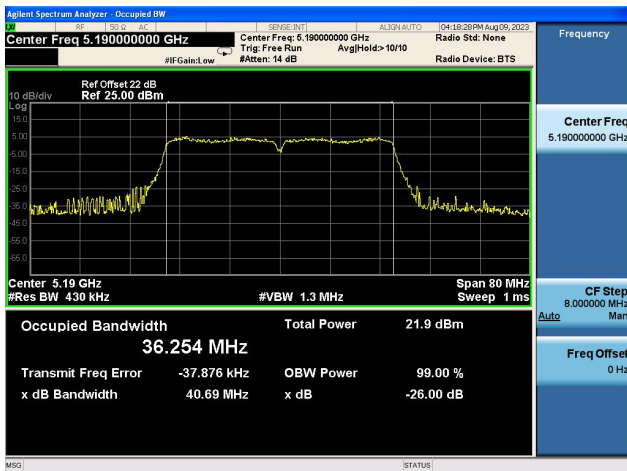

802.11n-HT40 26dB Bandwidth

Channel 38 (5190MHz)

Channel 46 (5230MHz)

Channel 54 (5270MHz)

Channel 62 (5310MHz)

Channel 102 (5510MHz)

Channel 118 (5590MHz)

802.11n-HT40 26dB Bandwidth

Channel 134 (5670MHz)

Channel 151 (5755MHz)

Channel 159 (5795MHz)

802.11ac-VHT20 26dB Bandwidth

Channel 36 (5180MHz)

Channel 44 (5220MHz)

Channel 48 (5240MHz)

Channel 52 (5260MHz)