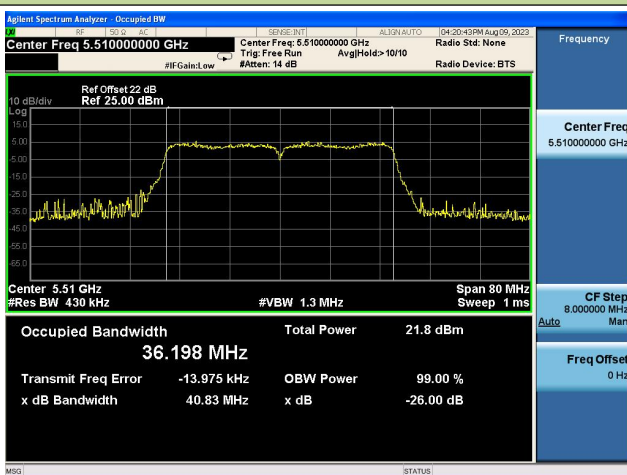

802.11n-HT40 26dB Bandwidth

Channel 38 (5190MHz)

Channel 46 (5230MHz)

Channel 54 (5270MHz)

Channel 62 (5310MHz)

Channel 102 (5510MHz)

Channel 118 (5590MHz)

802.11n-HT40 26dB Bandwidth

Channel 134 (5670MHz)

Channel 151 (5755MHz)

Channel 159 (5795MHz)

802.11ac-VHT20 26dB Bandwidth

Channel 36 (5180MHz)

Channel 44 (5220MHz)

Channel 48 (5240MHz)

Channel 52 (5260MHz)