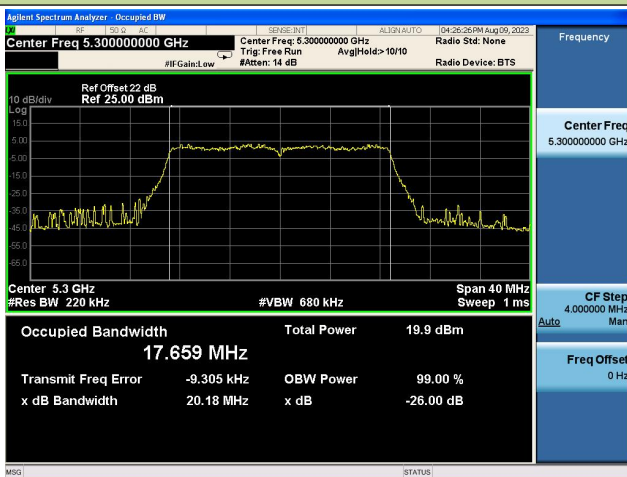

Channel 134 (5670MHz)

Channel 151 (5755MHz)

Channel 159 (5795MHz)

802.11ac-VHT20 26dB Bandwidth

Channel 36 (5180MHz)

Channel 44 (5220MHz)

Channel 48 (5240MHz)

Channel 52 (5260MHz)

Channel 60 (5300MHz)

Channel 64 (5320MHz)

802.11ac-VHT20 26dB Bandwidth

Channel 100 (5500MHz)

Channel 116 (5580MHz)

Channel 120 (5600MHz)

Channel 132 (5660MHz)

Channel 140 (5700MHz)