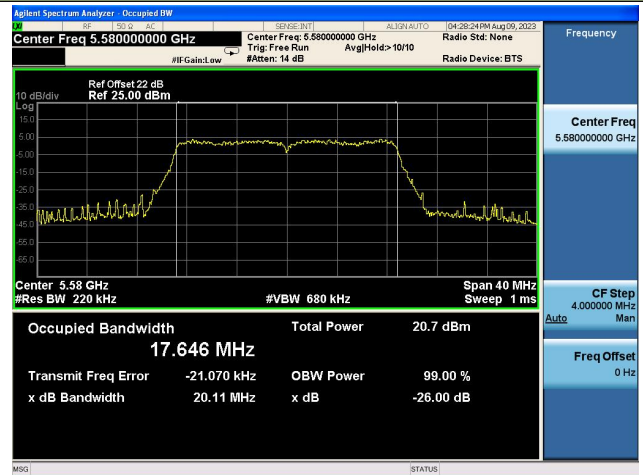

Channel 60 (5300MHz)

Channel 64 (5320MHz)

802.11ac-VHT20 26dB Bandwidth

Channel 100 (5500MHz)

Channel 116 (5580MHz)

Channel 120 (5600MHz)

Channel 132 (5660MHz)

Channel 140 (5700MHz)

Channel 149 (5745MHz)

802.11ac-VHT20 26dB Bandwidth

Channel 157 (5785MHz)

Channel 165 (5825MHz)

802.11ac-VHT40 26dB Bandwidth

Channel 38 (5190MHz)

Channel 46 (5230MHz)

Channel 54 (5270MHz)