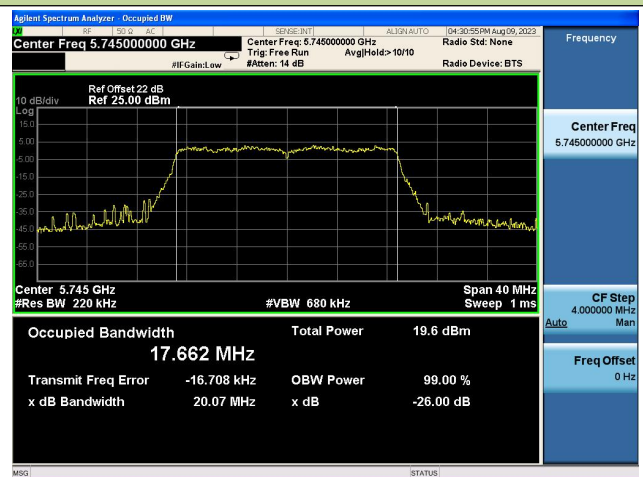

Channel 60 (5300MHz)

Channel 64 (5320MHz)

802.11ac-VHT20 26dB Bandwidth

Channel 100 (5500MHz)

Channel 116 (5580MHz)

Channel 120 (5600MHz)

Channel 132 (5660MHz)

Channel 140 (5700MHz)

Channel 149 (5745MHz)

802.11ac-VHT20 26dB Bandwidth

Channel 157 (5785MHz)

Channel 165 (5825MHz)

802.11ac-VHT40 26dB Bandwidth

Channel 38 (5190MHz)

Channel 46 (5230MHz)

Channel 54 (5270MHz)