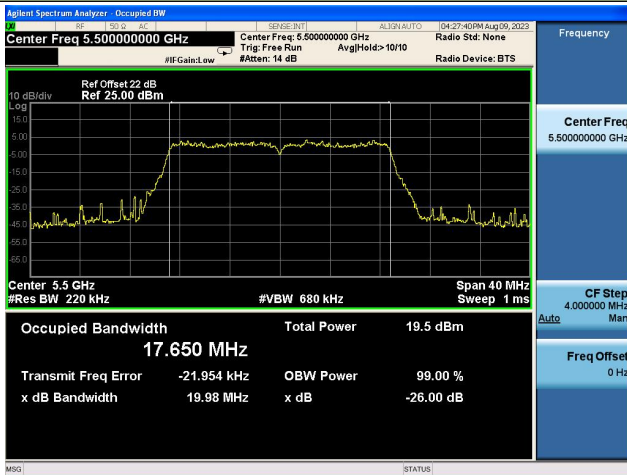

Channel 134 (5670MHz)

Channel 151 (5755MHz)

Channel 159 (5795MHz)

802.11ac-VHT20 26dB Bandwidth

Channel 36 (5180MHz)

Channel 44 (5220MHz)

Channel 48 (5240MHz)

Channel 52 (5260MHz)

Channel 60 (5300MHz)

Channel 64 (5320MHz)

802.11ac-VHT20 26dB Bandwidth

Channel 100 (5500MHz)

Channel 116 (5580MHz)

Channel 120 (5600MHz)

Channel 132 (5660MHz)

Channel 140 (5700MHz)

Channel 149 (5745MHz)

802.11ac-VHT20 26dB Bandwidth

Channel 157 (5785MHz)

Channel 165 (5825MHz)

802.11ac-VHT40 26dB Bandwidth

Channel 38 (5190MHz)

Channel 46 (5230MHz)

Channel 54 (5270MHz)