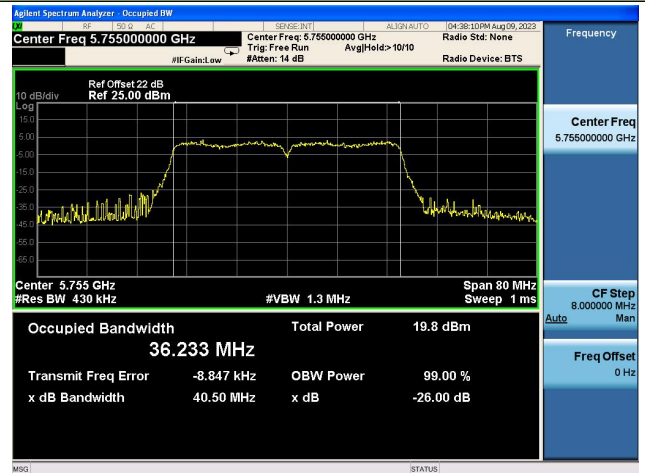

Channel 62 (5310MHz)

Channel 102 (5510MHz)

Channel 118 (5590MHz)

802.11ac-VHT40 26dB Bandwidth

Channel 134 (5670MHz)

Channel 151 (5755MHz)

Channel 159 (5795MHz)

802.11ac-VHT80 26dB Bandwidth