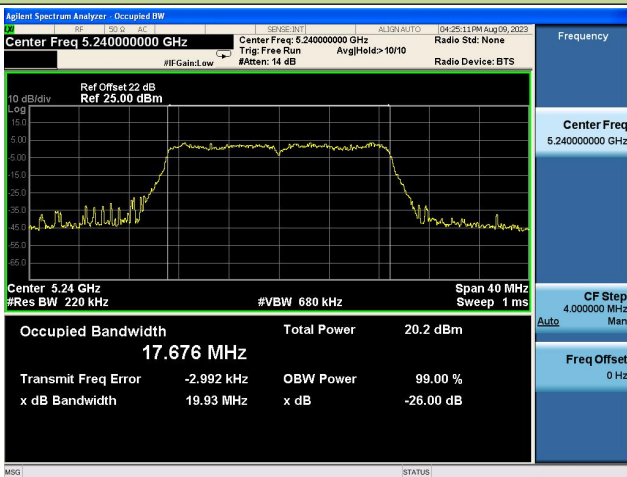

Channel 134 (5670MHz)

Channel 151 (5755MHz)

Channel 159 (5795MHz)

802.11ac-VHT20 26dB Bandwidth

Channel 36 (5180MHz)

Channel 44 (5220MHz)

Channel 48 (5240MHz)

Channel 52 (5260MHz)

Channel 60 (5300MHz)

Channel 64 (5320MHz)

802.11ac-VHT20 26dB Bandwidth

Channel 100 (5500MHz)

Channel 116 (5580MHz)

Channel 120 (5600MHz)

Channel 132 (5660MHz)

Channel 140 (5700MHz)