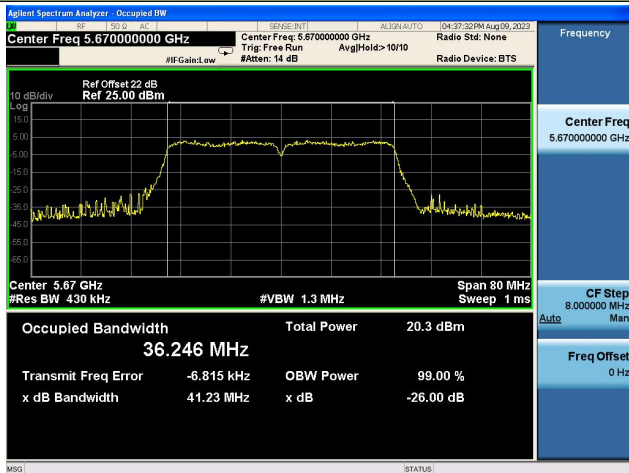

Channel 62 (5310MHz)

Channel 102 (5510MHz)

Channel 118 (5590MHz)

802.11ac-VHT40 26dB Bandwidth

Channel 134 (5670MHz)

Channel 151 (5755MHz)

Channel 159 (5795MHz)

802.11ac-VHT80 26dB Bandwidth