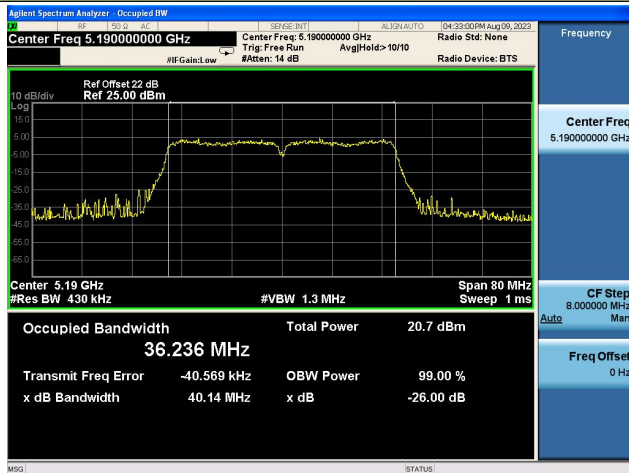

Channel 149 (5745MHz)

802.11ac-VHT20 26dB Bandwidth

Channel 157 (5785MHz)

Channel 165 (5825MHz)

802.11ac-VHT40 26dB Bandwidth

Channel 38 (5190MHz)

Channel 46 (5230MHz)

Channel 54 (5270MHz)