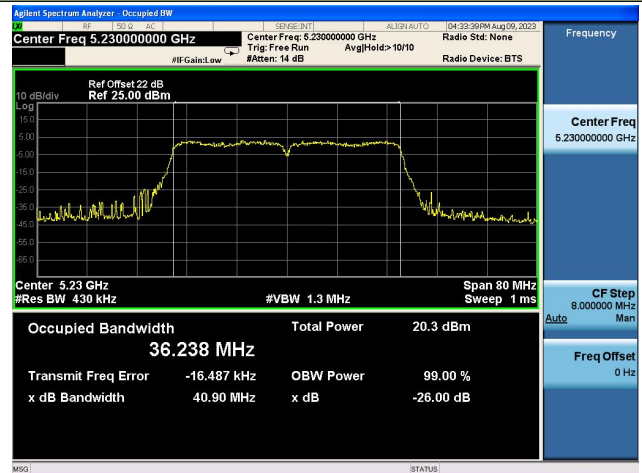

Channel 149 (5745MHz)

802.11ac-VHT20 26dB Bandwidth

Channel 157 (5785MHz)

Channel 165 (5825MHz)

802.11ac-VHT40 26dB Bandwidth

Channel 38 (5190MHz)

Channel 46 (5230MHz)

Channel 54 (5270MHz)