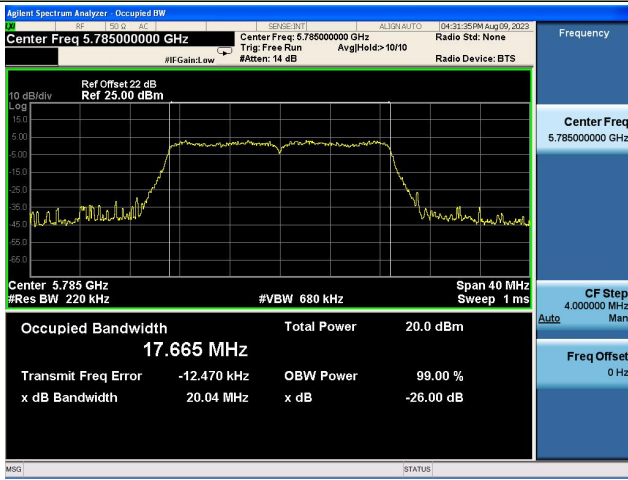

Channel 60 (5300MHz)

Channel 64 (5320MHz)

802.11ac-VHT20 26dB Bandwidth

Channel 100 (5500MHz)

Channel 116 (5580MHz)

Channel 120 (5600MHz)

Channel 132 (5660MHz)

Channel 140 (5700MHz)

Channel 149 (5745MHz)

802.11ac-VHT20 26dB Bandwidth

Channel 157 (5785MHz)

Channel 165 (5825MHz)

802.11ac-VHT40 26dB Bandwidth

Channel 38 (5190MHz)

Channel 46 (5230MHz)

Channel 54 (5270MHz)