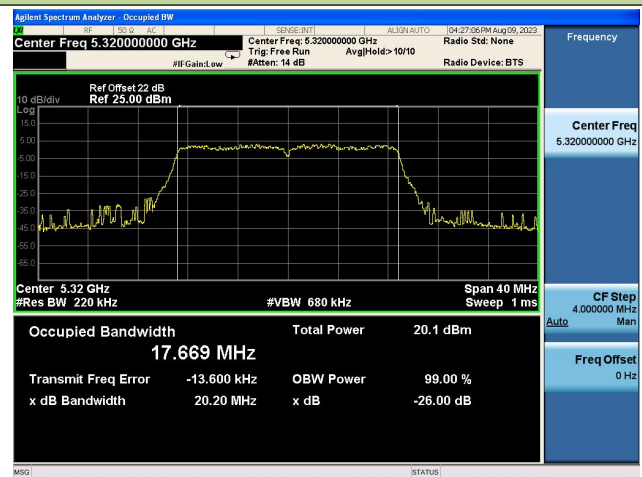

Channel 134 (5670MHz)

Channel 151 (5755MHz)

Channel 159 (5795MHz)

802.11ac-VHT20 26dB Bandwidth

Channel 36 (5180MHz)

Channel 44 (5220MHz)

Channel 48 (5240MHz)

Channel 52 (5260MHz)

Channel 60 (5300MHz)

Channel 64 (5320MHz)

802.11ac-VHT20 26dB Bandwidth

Channel 100 (5500MHz)

Channel 116 (5580MHz)

Channel 120 (5600MHz)

Channel 132 (5660MHz)

Channel 140 (5700MHz)