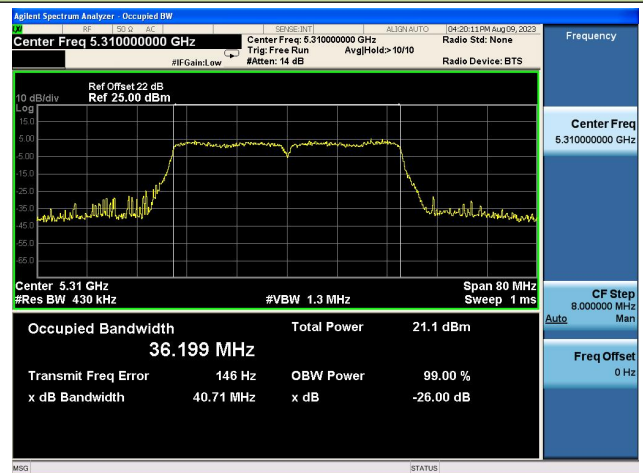

802.11n-HT40 26dB Bandwidth

Channel 38 (5190MHz)

Channel 46 (5230MHz)

Channel 54 (5270MHz)

Channel 62 (5310MHz)

Channel 102 (5510MHz)

Channel 118 (5590MHz)

802.11n-HT40 26dB Bandwidth

Channel 134 (5670MHz)

Channel 151 (5755MHz)

Channel 159 (5795MHz)

802.11ac-VHT20 26dB Bandwidth

Channel 36 (5180MHz)

Channel 44 (5220MHz)

Channel 48 (5240MHz)

Channel 52 (5260MHz)