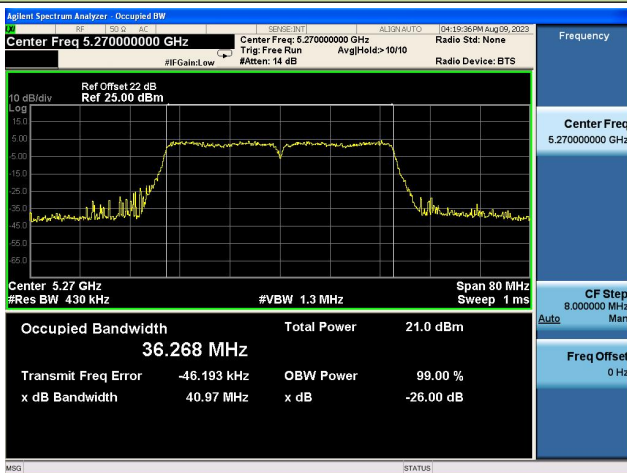

802.11n-HT40 26dB Bandwidth

Channel 38 (5190MHz)

Channel 46 (5230MHz)

Channel 54 (5270MHz)

Channel 62 (5310MHz)

Channel 102 (5510MHz)

Channel 118 (5590MHz)

802.11n-HT40 26dB Bandwidth

Channel 134 (5670MHz)

Channel 151 (5755MHz)

Channel 159 (5795MHz)

802.11ac-VHT20 26dB Bandwidth

Channel 36 (5180MHz)

Channel 44 (5220MHz)

Channel 48 (5240MHz)

Channel 52 (5260MHz)