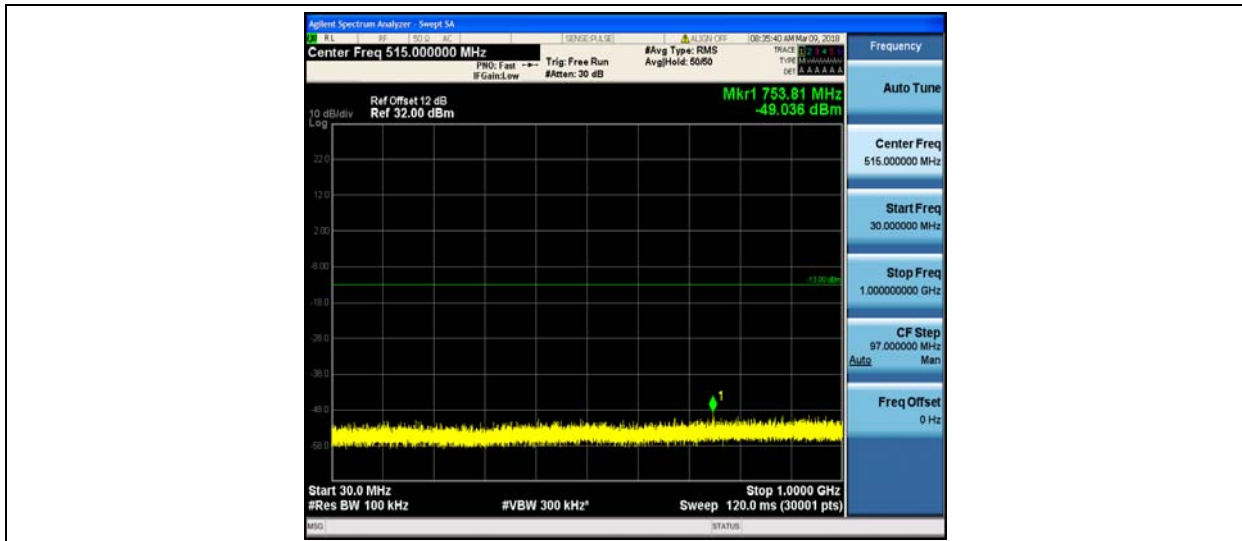

Test Graphs

Band2_1.4MHz_QPSK_18607_1RB#0