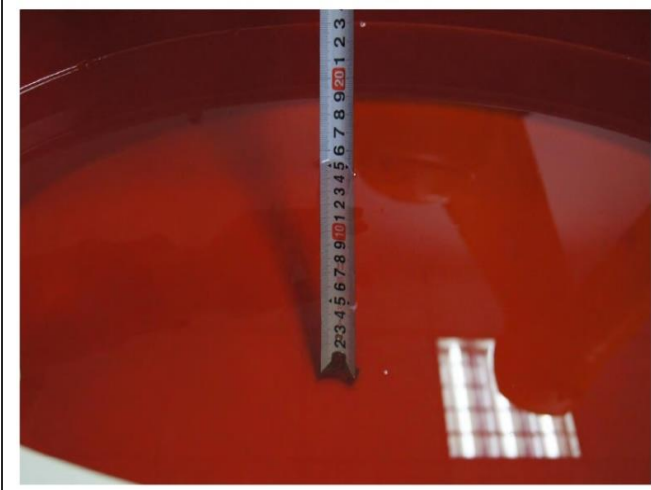

16. TestSetup Photos

Liquid depth in the Body phantom

Left Side(0mm)

Right Side (0mm)

Top Side (0mm)

Bottom Side (0mm)

Rear Side (0mm)