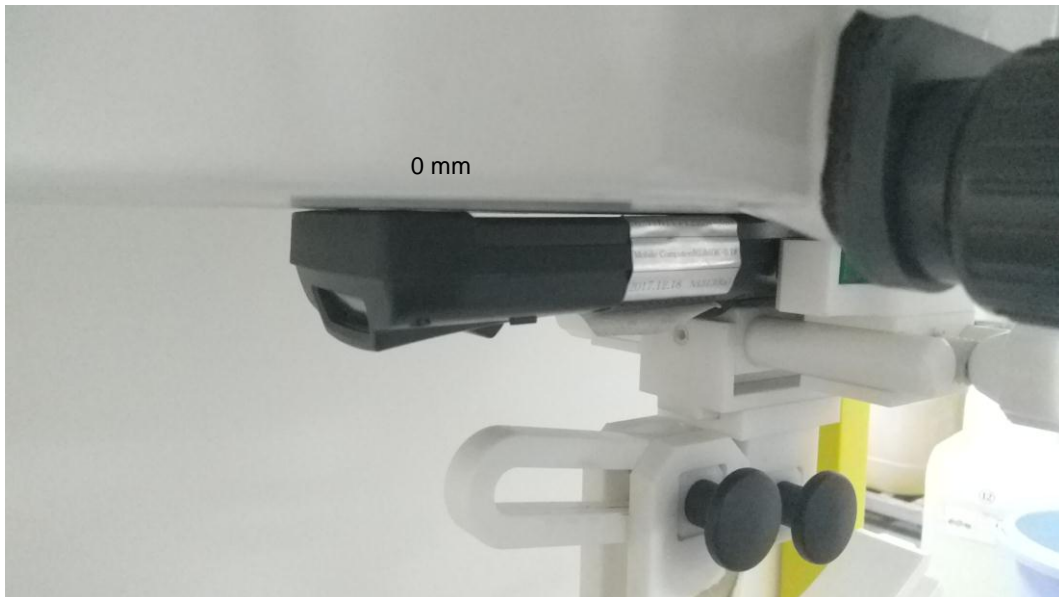

FCC Part15C & 15E Test Setup Photo

Description: Front View of Conducted Emission Test Setup for Power Port

Description: Back View of Conducted Emission Test Setup for Power Port

Description: Radiated Spurious Emission Test Setup for 9kHz ~ 30MHz

Description: DFS Test Setup

SAR TEST SETUP PHOTOS

Back Side (0 mm)

Front Side (0 mm)

Left Edge (0 mm)

Top Edge (0 mm)

Right Edge (0 mm) Battery 1

Right Edge (0 mm) Battery 2