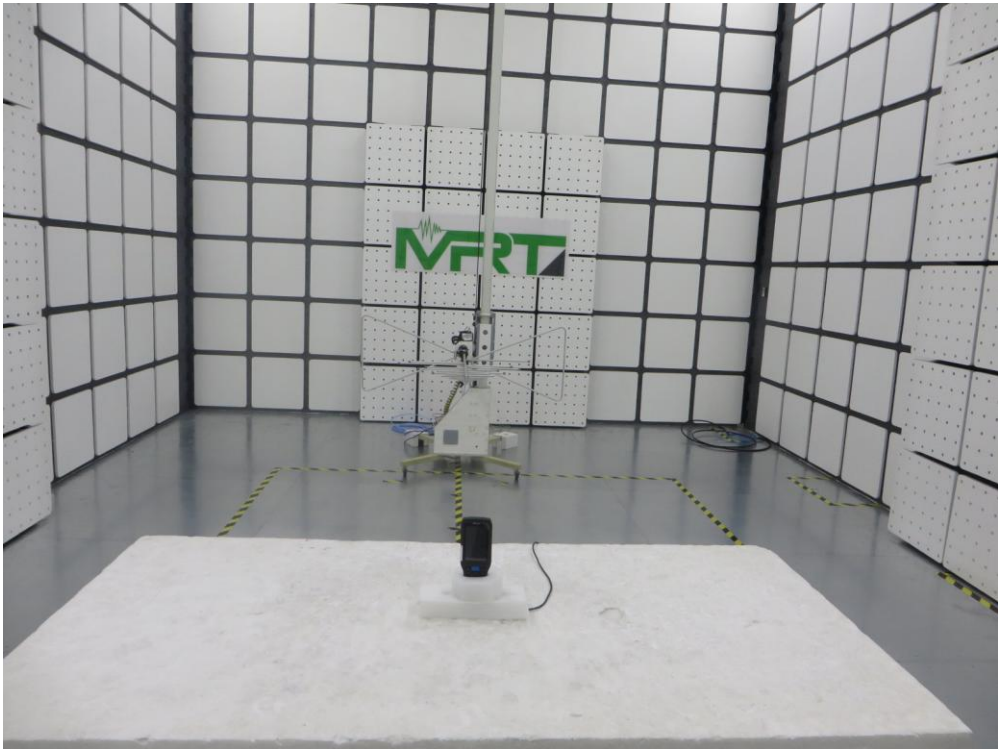

FCC Part15C & 15E Test Setup Photo

Description: Front View of Conducted Emission Test Setup for Power Port

Description: Back View of Conducted Emission Test Setup for Power Port

Description: Radiated Spurious Emission Test Setup for 9kHz ~ 30MHz

Description: Radiated Spurious Emission Test Setup for 30MHz ~ 1GHz

Description: Radiated Spurious Emission Test Setup for 1GHz ~ 18GHz

Description: Radiated Spurious Emission Test Setup for 18GHz ~ 40GHz

Description: DFS Test Setup

SAR TEST SETUP PHOTOS

Back Side (0 mm)

Front Side (0 mm)

Left Edge (0 mm)

Top Edge (0 mm)

Right Edge (0 mm) Battery 1

Right Edge (0 mm) Battery 2