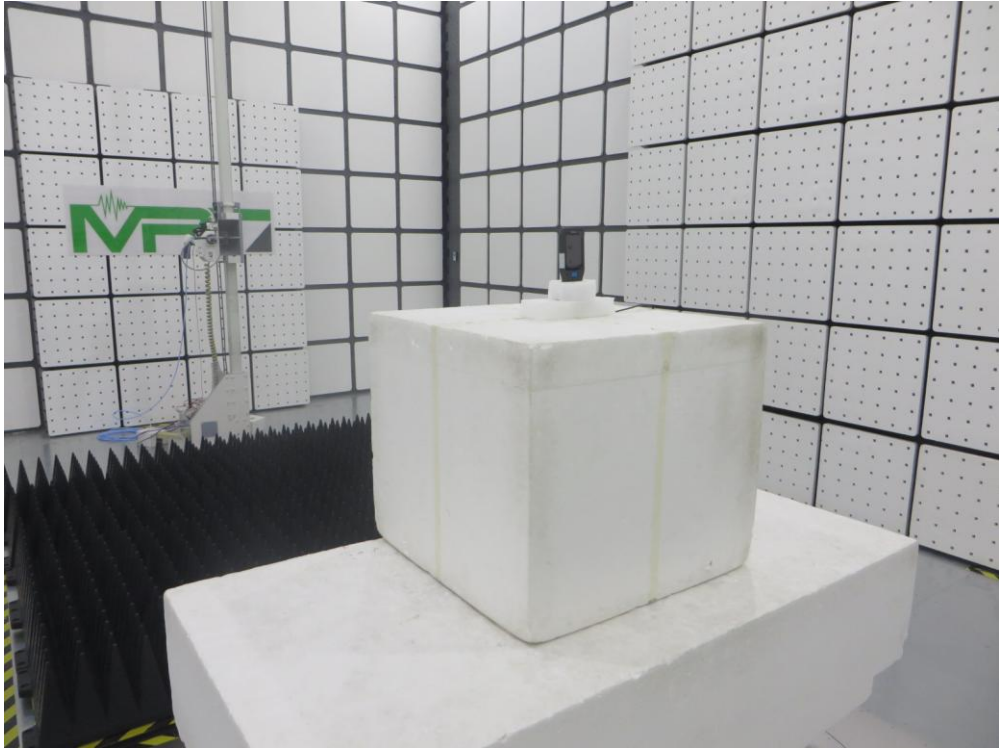

FCC Part15C & 15E Test Setup Photo

Description: Front View of Conducted Emission Test Setup for Power Port

Description: Back View of Conducted Emission Test Setup for Power Port

Description: Radiated Spurious Emission Test Setup for 9kHz ~ 30MHz

Description: Radiated Spurious Emission Test Setup for 30MHz ~ 1GHz

Description: Radiated Spurious Emission Test Setup for 1GHz ~ 18GHz

Description: Radiated Spurious Emission Test Setup for 18GHz ~ 40GHz

Description: DFS Test Setup

SAR TEST SETUP PHOTOS

Back Side (0 mm)

Front Side (0 mm)

Left Edge (0 mm)

Top Edge (0 mm)

Right Edge (0 mm) Battery 1

Right Edge (0 mm) Battery 2