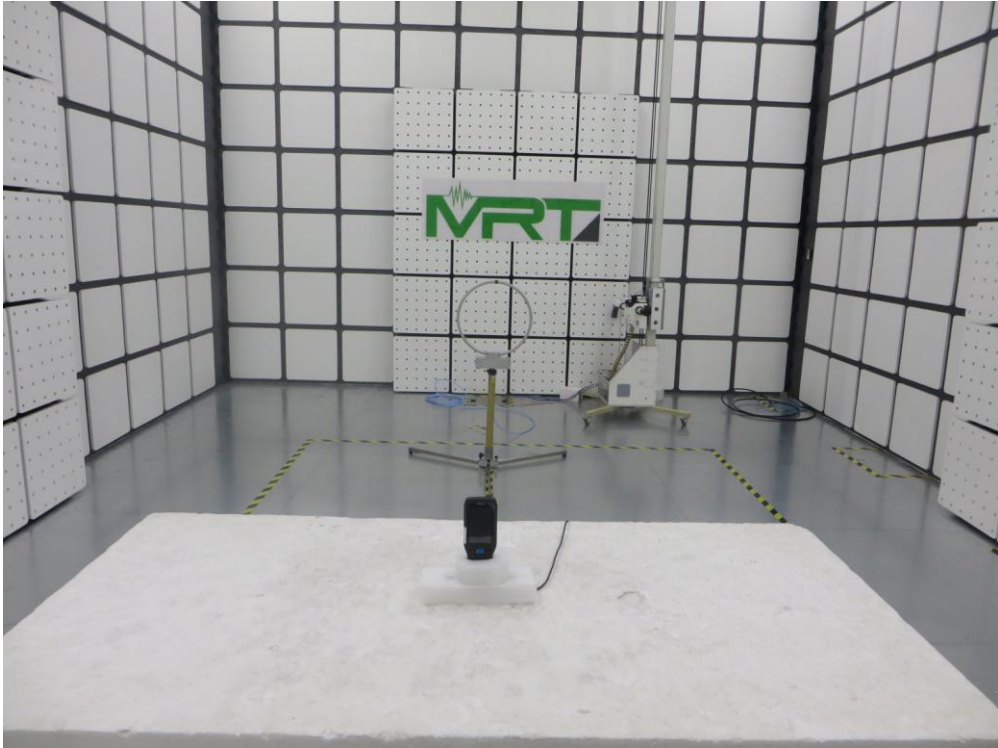

FCC Part15C & 15E Test Setup Photo

Description: Front View of Conducted Emission Test Setup for Power Port

Description: Back View of Conducted Emission Test Setup for Power Port

Description: Radiated Spurious Emission Test Setup for 9kHz ~ 30MHz

Description: Radiated Spurious Emission Test Setup for 30MHz ~ 1GHz

Description: Radiated Spurious Emission Test Setup for 1GHz ~ 18GHz

Description: Radiated Spurious Emission Test Setup for 18GHz ~ 40GHz

Description: DFS Test Setup

SAR TEST SETUP PHOTOS

Back Side (0 mm)

Front Side (0 mm)

Left Edge (0 mm)

Top Edge (0 mm)

Right Edge (0 mm) Battery 1

Right Edge (0 mm) Battery 2