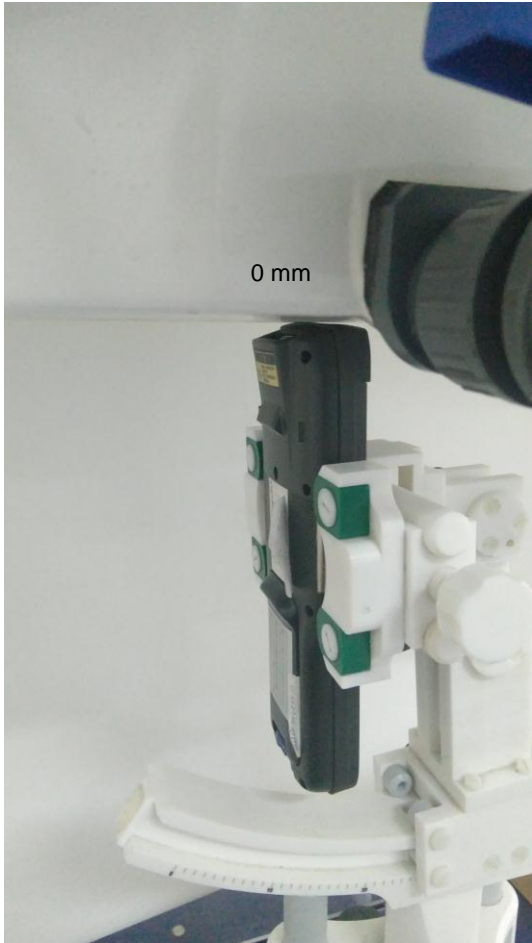

FCC Part15C & 15E Test Setup Photo

Description: Front View of Conducted Emission Test Setup for Power Port

Description: Back View of Conducted Emission Test Setup for Power Port

Description: Radiated Spurious Emission Test Setup for 9kHz ~ 30MHz

Description: DFS Test Setup

SAR TEST SETUP PHOTOS

Back Side (0 mm)

Front Side (0 mm)

Left Edge (0 mm)

Top Edge (0 mm)

Right Edge (0 mm) Battery 1

Right Edge (0 mm) Battery 2