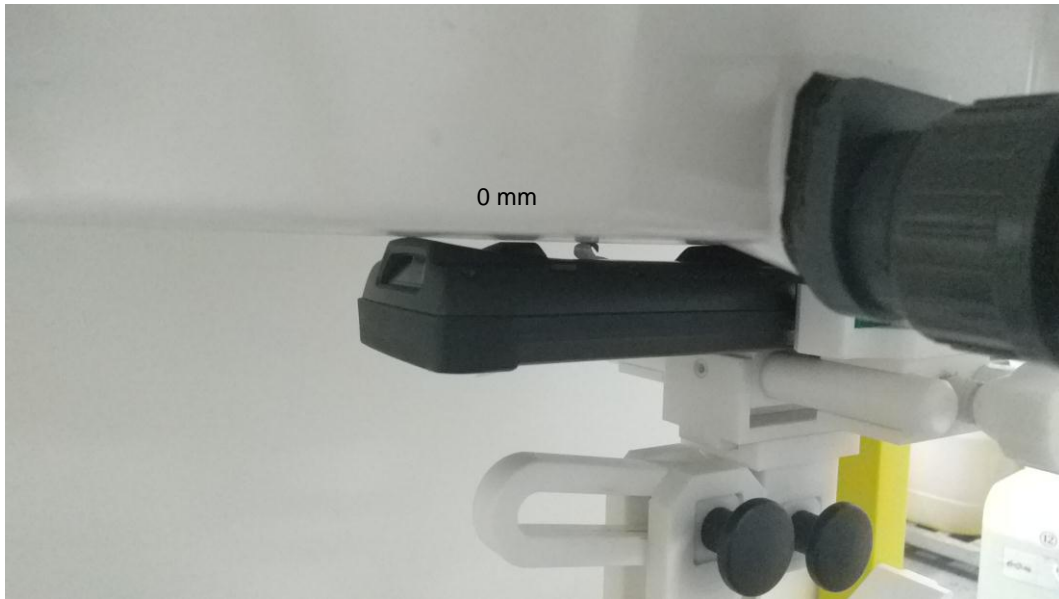

FCC Part15C & 15E Test Setup Photo

Description: Front View of Conducted Emission Test Setup for Power Port

Description: Back View of Conducted Emission Test Setup for Power Port

Description: Radiated Spurious Emission Test Setup for 9kHz ~ 30MHz

Description: Radiated Spurious Emission Test Setup for 30MHz ~ 1GHz

Description: Radiated Spurious Emission Test Setup for 1GHz ~ 18GHz

Description: Radiated Spurious Emission Test Setup for 18GHz ~ 40GHz

Description: DFS Test Setup

SAR TEST SETUP PHOTOS

Back Side (0 mm)

Front Side (0 mm)

Left Edge (0 mm)

Top Edge (0 mm)

Right Edge (0 mm) Battery 1

Right Edge (0 mm) Battery 2