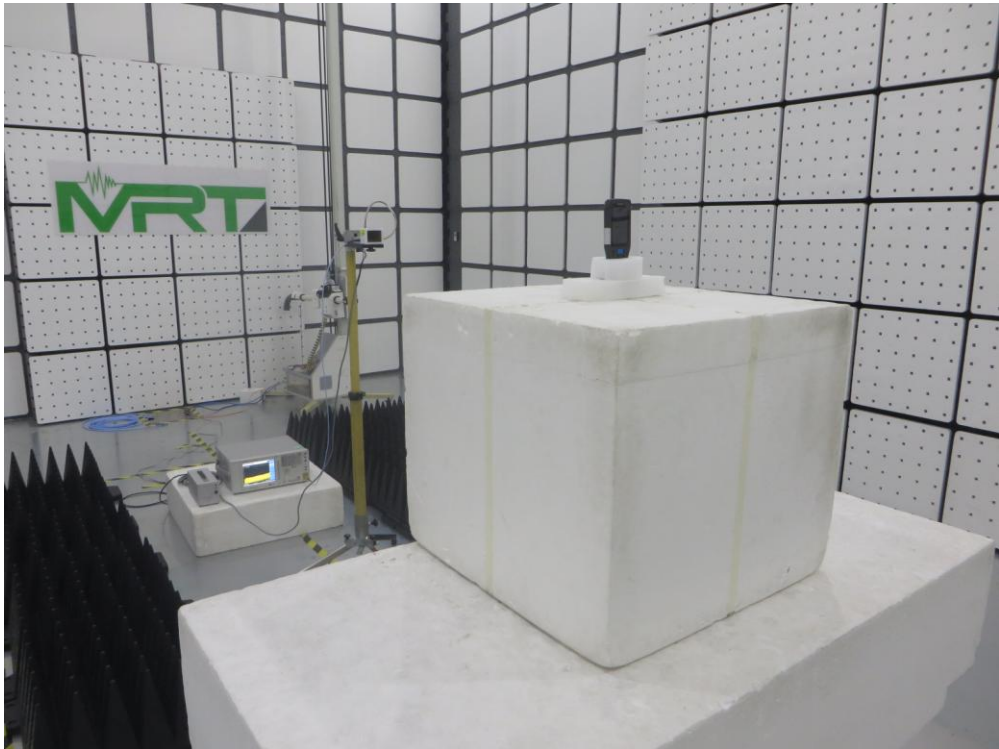

FCC Part15C & 15E Test Setup Photo

Description: Front View of Conducted Emission Test Setup for Power Port

Description: Back View of Conducted Emission Test Setup for Power Port

Description: Radiated Spurious Emission Test Setup for 9kHz ~ 30MHz

Description: Radiated Spurious Emission Test Setup for 30MHz ~ 1GHz

Description: Radiated Spurious Emission Test Setup for 1GHz ~ 18GHz

Description: Radiated Spurious Emission Test Setup for 18GHz ~ 40GHz

Description: DFS Test Setup

SAR TEST SETUP PHOTOS

Back Side (0 mm)

Front Side (0 mm)

Left Edge (0 mm)

Top Edge (0 mm)

Right Edge (0 mm) Battery 1

Right Edge (0 mm) Battery 2