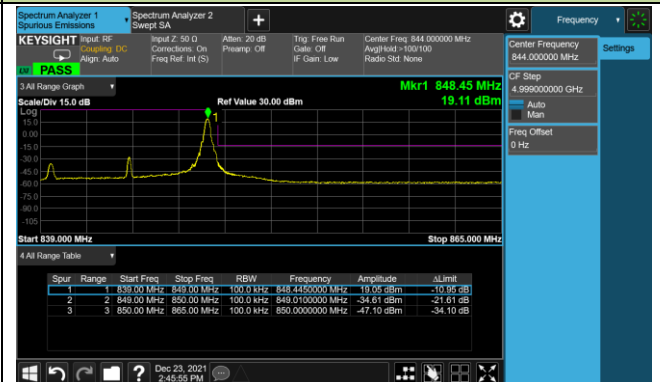

1.4MHz Channel Bandwidth - 1RB

Lower Band Edge

Upper Band Edge

3MHz Channel Bandwidth - 1RB

Lower Band Edge

Upper Band Edge

5MHz Channel Bandwidth - 1RB

Lower Band Edge

Upper Band Edge

10MHz Channel Bandwidth - 1RB

Lower Band Edge

Upper Band Edge

15MHz Channel Bandwidth - 1RB

Lower Band Edge

Upper Band Edge

1.4MHz Channel Bandwidth - Full RB

Lower Band Edge

Upper Band Edge

3MHz Channel Bandwidth - Full RB

Lower Band Edge

Upper Band Edge

5MHz Channel Bandwidth - Full RB

Lower Band Edge

Upper Band Edge

10MHz Channel Bandwidth - Full RB

Lower Band Edge

Upper Band Edge

15MHz Channel Bandwidth - Full RB

Lower Band Edge

Upper Band Edge

Product	Mobile Computer	Test Site	SIP-SR1
Test Engineer	Candy Luo	Test Date	2021/12/23
Test Band	LTE Band 7_QPSK		