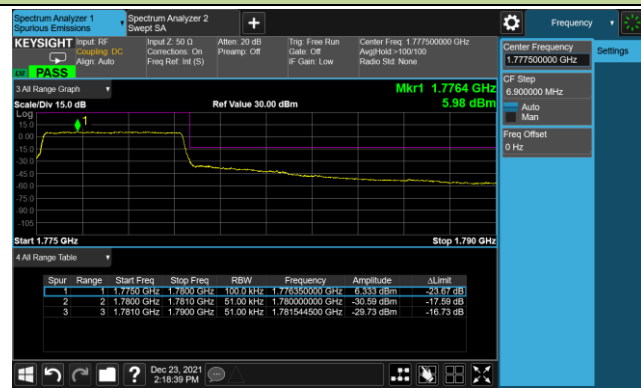

1.4MHz Channel Bandwidth - Full RB

Upper Band Edge

Upper Extended Band Edge

3MHz Channel Bandwidth - Full RB

Upper Band Edge

Upper Extended Band Edge

5MHz Channel Bandwidth - Full RB

Upper Band Edge

Upper Extended Band Edge

10MHz Channel Bandwidth - Full RB

15MHz Channel Bandwidth - Full RB

20MHz Channel Bandwidth - Full RB

Product	Mobile Computer	Test Site	SIP-SR1
Test Engineer	Candy Luo	Test Date	2021/12/23
Test Band	LTE Band 5/26_QPSK		

1.4MHz Channel Bandwidth - 1RB

Lower Band Edge

Upper Band Edge

3MHz Channel Bandwidth - 1RB

Lower Band Edge

Upper Band Edge

5MHz Channel Bandwidth - 1RB

Lower Band Edge