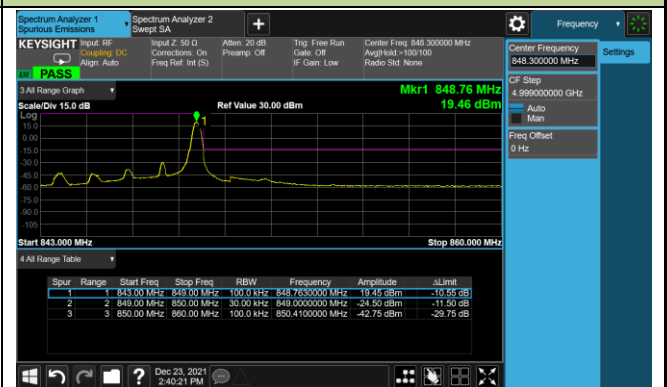

Upper Extended Band Edge

10MHz Channel Bandwidth - Full RB

15MHz Channel Bandwidth - Full RB

20MHz Channel Bandwidth - Full RB

Product	Mobile Computer	Test Site	SIP-SR1
Test Engineer	Candy Luo	Test Date	2021/12/23
Test Band	LTE Band 5/26_QPSK		

1.4MHz Channel Bandwidth - 1RB

Lower Band Edge

Upper Band Edge

3MHz Channel Bandwidth - 1RB

Lower Band Edge

Upper Band Edge

5MHz Channel Bandwidth - 1RB

Lower Band Edge

Upper Band Edge

10MHz Channel Bandwidth - 1RB

Lower Band Edge

Upper Band Edge

15MHz Channel Bandwidth - 1RB

Lower Band Edge

Upper Band Edge

1.4MHz Channel Bandwidth - Full RB