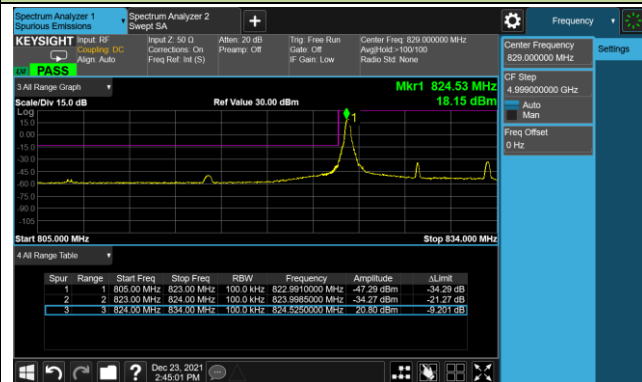

Upper Extended Band Edge

10MHz Channel Bandwidth - Full RB

15MHz Channel Bandwidth - Full RB

20MHz Channel Bandwidth - Full RB

Product	Mobile Computer	Test Site	SIP-SR1
Test Engineer	Candy Luo	Test Date	2021/12/23
Test Band	LTE Band 5/26_QPSK		

1.4MHz Channel Bandwidth - 1RB

Lower Band Edge

Upper Band Edge

3MHz Channel Bandwidth - 1RB

Lower Band Edge

Upper Band Edge

5MHz Channel Bandwidth - 1RB

Lower Band Edge

Upper Band Edge

10MHz Channel Bandwidth - 1RB

Lower Band Edge

Upper Band Edge

15MHz Channel Bandwidth - 1RB

Lower Band Edge

Upper Band Edge

1.4MHz Channel Bandwidth - Full RB