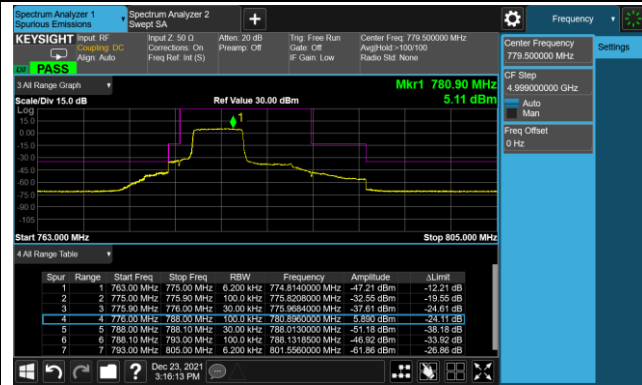

Product	Mobile Computer	Test Site	SIP-SR1
Test Engineer	Candy Luo	Test Date	2021/12/23
Test Band	LTE Band 12_QPSK		

1.4MHz Channel Bandwidth 1RB

3MHz Channel Bandwidth 1RB

5MHz Channel Bandwidth 1RB

1.4MHz Channel Bandwidth Full RB

3MHz Channel Bandwidth Full RB

5MHz Channel Bandwidth Full RB

Product	Mobile Computer	Test Site	SIP-SR1
Test Engineer	Candy Luo	Test Date	2021/12/23
Test Band	LTE Band 13_QPSK		

5MHz Channel Bandwidth 1RB

10MHz Channel Bandwidth 1RB

5MHz Channel Bandwidth Full RB

Lower Band Edge

Upper Band Edge

10MHz Channel Bandwidth Full RB

Middle Band Edge