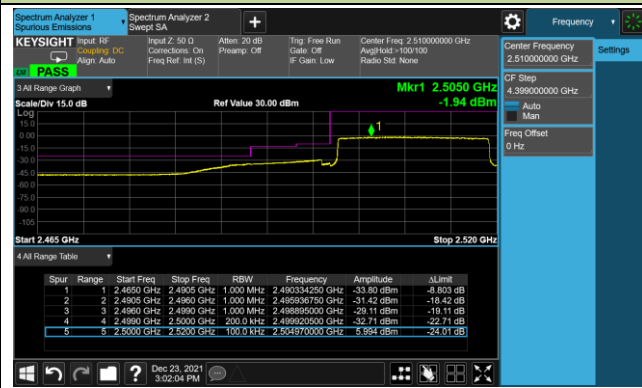

Lower Band Edge

Upper Band Edge

5MHz Channel Bandwidth - Full RB

Lower Band Edge

Lower Extended Band Edge

Upper Band Edge

Upper Extended Band Edge

10MHz Channel Bandwidth - Full RB

Lower Band Edge

Upper Band Edge

15MHz Channel Bandwidth - Full RB

Lower Band Edge

Upper Band Edge

20MHz Channel Bandwidth - Full RB

Lower Band Edge

Upper Band Edge

Product	Mobile Computer	Test Site	SIP-SR1
Test Engineer	Candy Luo	Test Date	2021/12/23
Test Band	LTE Band 12_QPSK		

1.4MHz Channel Bandwidth 1RB

3MHz Channel Bandwidth 1RB

5MHz Channel Bandwidth 1RB

1.4MHz Channel Bandwidth Full RB