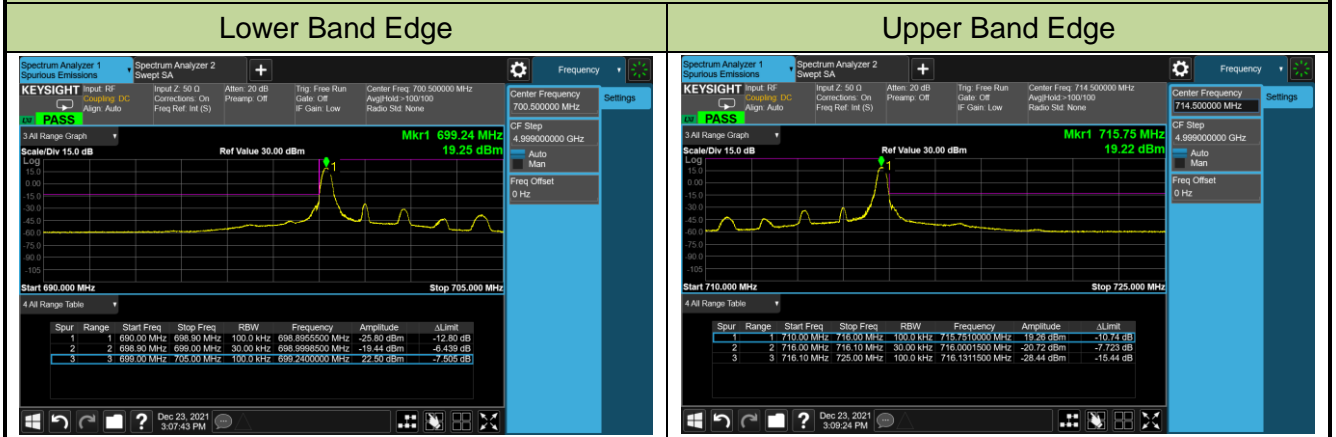

Lower Band Edge

Upper Band Edge

5MHz Channel Bandwidth - Full RB

Lower Band Edge

Lower Extended Band Edge

Upper Band Edge

Upper Extended Band Edge

10MHz Channel Bandwidth - Full RB

Lower Band Edge

Upper Band Edge

15MHz Channel Bandwidth - Full RB

Lower Band Edge

Upper Band Edge

20MHz Channel Bandwidth - Full RB

Lower Band Edge

Upper Band Edge

Product	Mobile Computer	Test Site	SIP-SR1
Test Engineer	Candy Luo	Test Date	2021/12/23
Test Band	LTE Band 12_QPSK		

1.4MHz Channel Bandwidth 1RB

3MHz Channel Bandwidth 1RB

5MHz Channel Bandwidth 1RB

1.4MHz Channel Bandwidth Full RB

3MHz Channel Bandwidth Full RB

5MHz Channel Bandwidth Full RB

Product	Mobile Computer	Test Site	SIP-SR1
Test Engineer	Candy Luo	Test Date	2021/12/23
Test Band	LTE Band 13_QPSK		

5MHz Channel Bandwidth 1RB