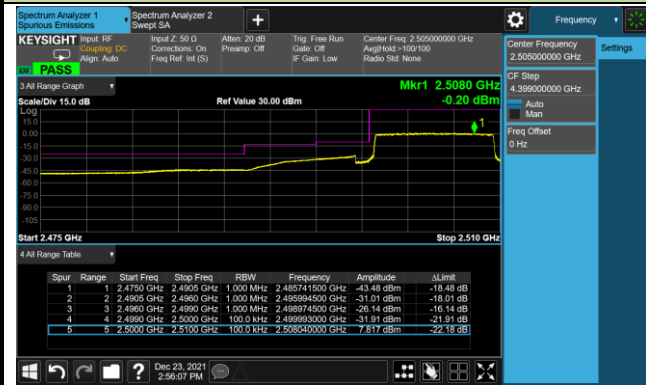

5MHz Channel Bandwidth - 1RB

10MHz Channel Bandwidth - 1RB

Lower Band Edge

Upper Band Edge

15MHz Channel Bandwidth - 1RB

Lower Band Edge

Upper Band Edge

20MHz Channel Bandwidth - 1RB

Lower Band Edge

Upper Band Edge

5MHz Channel Bandwidth - Full RB

Lower Band Edge

Lower Extended Band Edge

Upper Band Edge

Upper Extended Band Edge

10MHz Channel Bandwidth - Full RB

Lower Band Edge

Upper Band Edge

15MHz Channel Bandwidth - Full RB

Lower Band Edge

Upper Band Edge

20MHz Channel Bandwidth - Full RB

Lower Band Edge

Upper Band Edge

Product	Mobile Computer	Test Site	SIP-SR1
Test Engineer	Candy Luo	Test Date	2021/12/23
Test Band	LTE Band 12_QPSK		

1.4MHz Channel Bandwidth 1RB

3MHz Channel Bandwidth 1RB

5MHz Channel Bandwidth 1RB

1.4MHz Channel Bandwidth Full RB