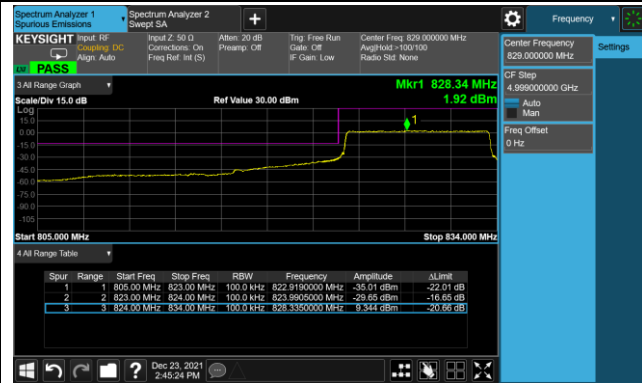

Upper Band Edge

10MHz Channel Bandwidth - 1RB

Lower Band Edge

Upper Band Edge

15MHz Channel Bandwidth - 1RB

Lower Band Edge

Upper Band Edge

1.4MHz Channel Bandwidth - Full RB

Lower Band Edge

Upper Band Edge

3MHz Channel Bandwidth - Full RB

Lower Band Edge

Upper Band Edge

5MHz Channel Bandwidth - Full RB

Lower Band Edge

Upper Band Edge

10MHz Channel Bandwidth - Full RB

Lower Band Edge

Upper Band Edge

15MHz Channel Bandwidth - Full RB

Lower Band Edge

Upper Band Edge

Product	Mobile Computer	Test Site	SIP-SR1
Test Engineer	Candy Luo	Test Date	2021/12/23
Test Band	LTE Band 7_QPSK		