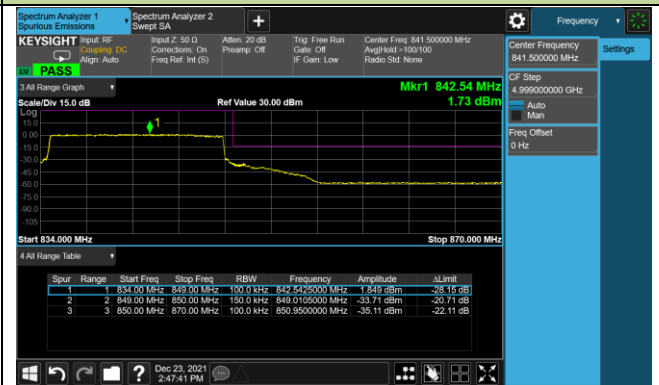

Lower Band Edge

Upper Band Edge

3MHz Channel Bandwidth - Full RB

Lower Band Edge

Upper Band Edge

5MHz Channel Bandwidth - Full RB

Lower Band Edge

Upper Band Edge

10MHz Channel Bandwidth - Full RB

Lower Band Edge

Upper Band Edge

15MHz Channel Bandwidth - Full RB

Lower Band Edge

Upper Band Edge

Product	Mobile Computer	Test Site	SIP-SR1
Test Engineer	Candy Luo	Test Date	2021/12/23
Test Band	LTE Band 7_QPSK		

5MHz Channel Bandwidth - 1RB

10MHz Channel Bandwidth - 1RB

Lower Band Edge

Upper Band Edge

15MHz Channel Bandwidth - 1RB

Lower Band Edge

Upper Band Edge

20MHz Channel Bandwidth - 1RB