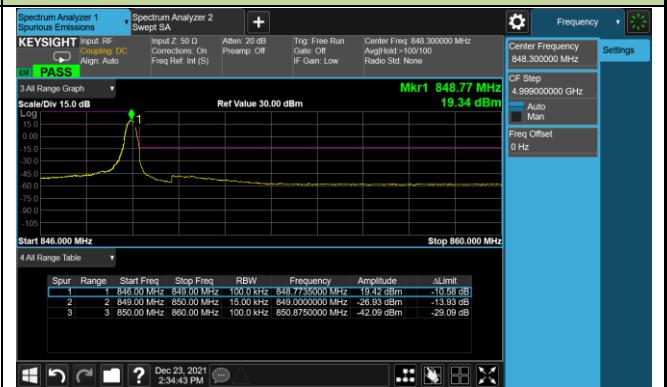

1.4MHz Channel Bandwidth - Full RB

Upper Band Edge

Upper Extended Band Edge

3MHz Channel Bandwidth - Full RB

Upper Band Edge

Upper Extended Band Edge

5MHz Channel Bandwidth - Full RB

Upper Band Edge

Upper Extended Band Edge

10MHz Channel Bandwidth - Full RB

15MHz Channel Bandwidth - Full RB

20MHz Channel Bandwidth - Full RB

Product	Mobile Computer	Test Site	SIP-SR1
Test Engineer	Candy Luo	Test Date	2021/12/23
Test Band	LTE Band 5/26_QPSK		

1.4MHz Channel Bandwidth - 1RB

Lower Band Edge

Upper Band Edge

3MHz Channel Bandwidth - 1RB

Lower Band Edge

Upper Band Edge

5MHz Channel Bandwidth - 1RB

Lower Band Edge

Upper Band Edge

10MHz Channel Bandwidth - 1RB

Lower Band Edge

Upper Band Edge

15MHz Channel Bandwidth - 1RB

Lower Band Edge

Upper Band Edge

1.4MHz Channel Bandwidth - Full RB