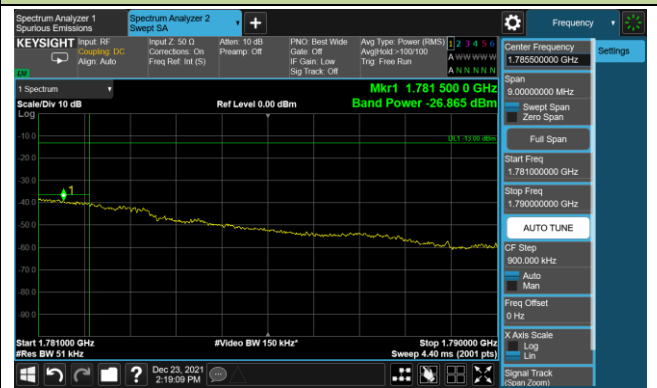

1.4MHz Channel Bandwidth - Full RB

Upper Band Edge

Upper Extended Band Edge

3MHz Channel Bandwidth - Full RB

Upper Band Edge

Upper Extended Band Edge

5MHz Channel Bandwidth - Full RB

Upper Band Edge

Upper Extended Band Edge

10MHz Channel Bandwidth - Full RB

15MHz Channel Bandwidth - Full RB

20MHz Channel Bandwidth - Full RB

Product	Mobile Computer	Test Site	SIP-SR1
Test Engineer	Candy Luo	Test Date	2021/12/23
Test Band	LTE Band 5/26_QPSK		

1.4MHz Channel Bandwidth - 1RB

Lower Band Edge

Upper Band Edge

3MHz Channel Bandwidth - 1RB

Lower Band Edge

Upper Band Edge

5MHz Channel Bandwidth - 1RB

Lower Band Edge