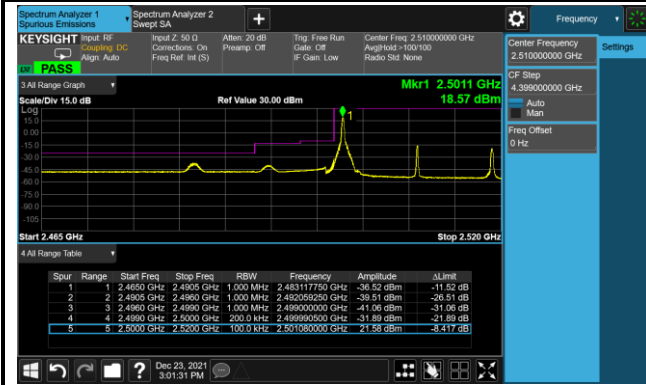

10MHz Channel Bandwidth - Full RB

Lower Band Edge

Upper Band Edge

15MHz Channel Bandwidth - Full RB

Lower Band Edge

Upper Band Edge

Product	Mobile Computer	Test Site	SIP-SR1
Test Engineer	Candy Luo	Test Date	2021/12/23
Test Band	LTE Band 7_QPSK		

5MHz Channel Bandwidth - 1RB

10MHz Channel Bandwidth - 1RB

Lower Band Edge

Upper Band Edge

15MHz Channel Bandwidth - 1RB

Lower Band Edge

Upper Band Edge

20MHz Channel Bandwidth - 1RB

Lower Band Edge

Upper Band Edge

5MHz Channel Bandwidth - Full RB

Lower Band Edge

Lower Extended Band Edge

Upper Band Edge

Upper Extended Band Edge

10MHz Channel Bandwidth - Full RB