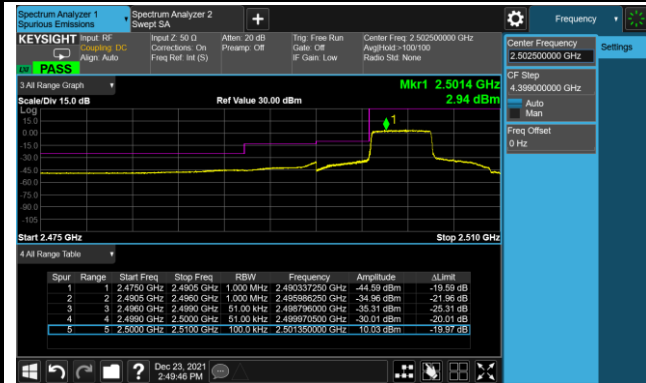

5MHz Channel Bandwidth - 1RB

10MHz Channel Bandwidth - 1RB

Lower Band Edge

Upper Band Edge

15MHz Channel Bandwidth - 1RB

Lower Band Edge

Upper Band Edge

20MHz Channel Bandwidth - 1RB

Lower Band Edge

Upper Band Edge

5MHz Channel Bandwidth - Full RB

Lower Band Edge

Lower Extended Band Edge

Upper Band Edge

Upper Extended Band Edge

10MHz Channel Bandwidth - Full RB

Lower Band Edge

Upper Band Edge

15MHz Channel Bandwidth - Full RB

Lower Band Edge

Upper Band Edge

20MHz Channel Bandwidth - Full RB

Lower Band Edge

Upper Band Edge

Product	Mobile Computer	Test Site	SIP-SR1
Test Engineer	Candy Luo	Test Date	2021/12/23
Test Band	LTE Band 12_QPSK		

1.4MHz Channel Bandwidth 1RB

3MHz Channel Bandwidth 1RB

5MHz Channel Bandwidth 1RB

1.4MHz Channel Bandwidth Full RB