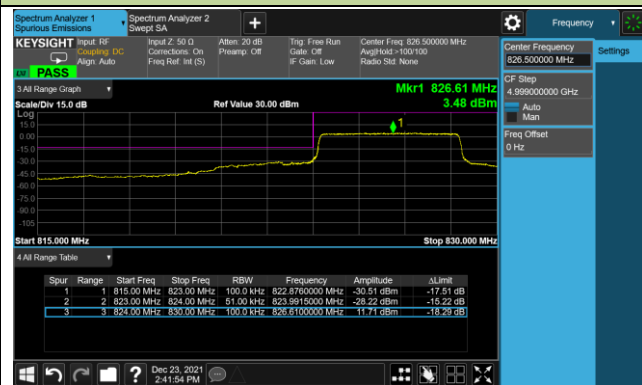

Upper Band Edge

10MHz Channel Bandwidth - 1RB

Lower Band Edge

Upper Band Edge

15MHz Channel Bandwidth - 1RB

Lower Band Edge

Upper Band Edge

1.4MHz Channel Bandwidth - Full RB

Lower Band Edge

Upper Band Edge

3MHz Channel Bandwidth - Full RB

Lower Band Edge

Upper Band Edge

5MHz Channel Bandwidth - Full RB

Lower Band Edge

Upper Band Edge

10MHz Channel Bandwidth - Full RB

Lower Band Edge

Upper Band Edge

15MHz Channel Bandwidth - Full RB

Lower Band Edge

Upper Band Edge

Product	Mobile Computer	Test Site	SIP-SR1
Test Engineer	Candy Luo	Test Date	2021/12/23
Test Band	LTE Band 7_QPSK		