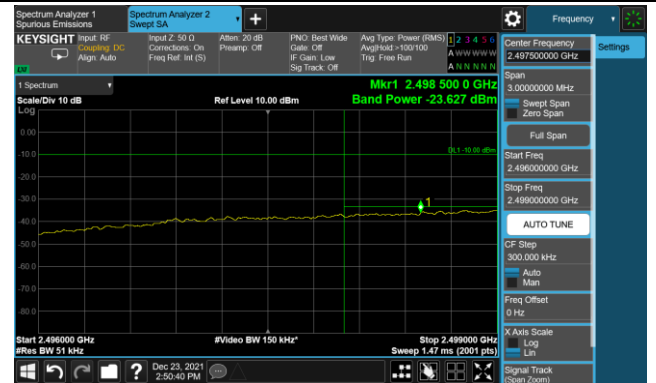

Lower Band Edge

Upper Band Edge

5MHz Channel Bandwidth - Full RB

Lower Band Edge

Lower Extended Band Edge

Upper Band Edge

Upper Extended Band Edge

10MHz Channel Bandwidth - Full RB

Lower Band Edge

Upper Band Edge

15MHz Channel Bandwidth - Full RB

Lower Band Edge

Upper Band Edge

20MHz Channel Bandwidth - Full RB

Lower Band Edge

Upper Band Edge

Product	Mobile Computer	Test Site	SIP-SR1
Test Engineer	Candy Luo	Test Date	2021/12/23
Test Band	LTE Band 12_QPSK		

1.4MHz Channel Bandwidth 1RB

3MHz Channel Bandwidth 1RB

5MHz Channel Bandwidth 1RB

1.4MHz Channel Bandwidth Full RB