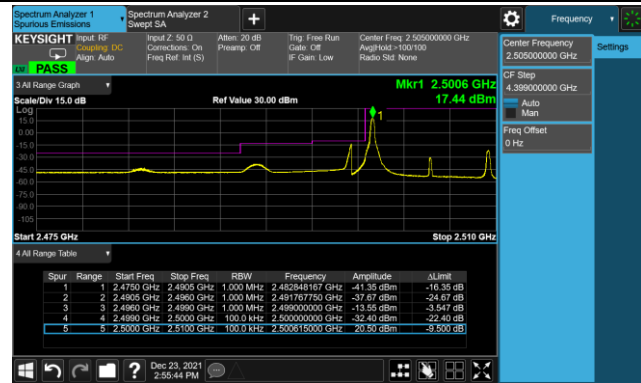

10MHz Channel Bandwidth - Full RB

Lower Band Edge

Upper Band Edge

15MHz Channel Bandwidth - Full RB

Lower Band Edge

Upper Band Edge

Product	Mobile Computer	Test Site	SIP-SR1
Test Engineer	Candy Luo	Test Date	2021/12/23
Test Band	LTE Band 7_QPSK		

5MHz Channel Bandwidth - 1RB

10MHz Channel Bandwidth - 1RB

Lower Band Edge

Upper Band Edge

15MHz Channel Bandwidth - 1RB

Lower Band Edge

Upper Band Edge

20MHz Channel Bandwidth - 1RB