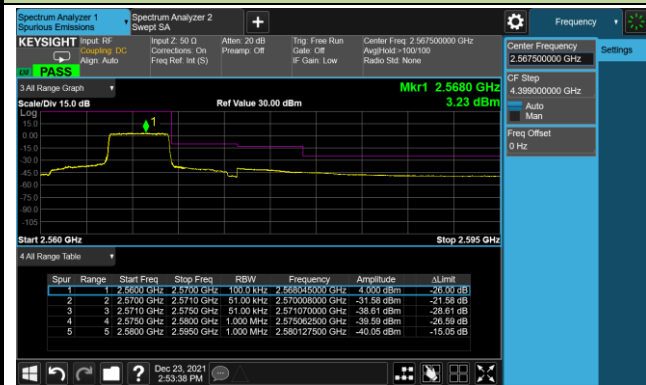

5MHz Channel Bandwidth - 1RB

10MHz Channel Bandwidth - 1RB

Lower Band Edge

Upper Band Edge

15MHz Channel Bandwidth - 1RB

Lower Band Edge

Upper Band Edge

20MHz Channel Bandwidth - 1RB

Lower Band Edge

Upper Band Edge

5MHz Channel Bandwidth - Full RB

Lower Band Edge

Lower Extended Band Edge

Upper Band Edge

Upper Extended Band Edge

10MHz Channel Bandwidth - Full RB

Lower Band Edge

Upper Band Edge

15MHz Channel Bandwidth - Full RB

Lower Band Edge

Upper Band Edge

20MHz Channel Bandwidth - Full RB

Lower Band Edge

Upper Band Edge

Product	Mobile Computer	Test Site	SIP-SR1
Test Engineer	Candy Luo	Test Date	2021/12/23
Test Band	LTE Band 12_QPSK		

1.4MHz Channel Bandwidth 1RB

3MHz Channel Bandwidth 1RB

5MHz Channel Bandwidth 1RB

1.4MHz Channel Bandwidth Full RB