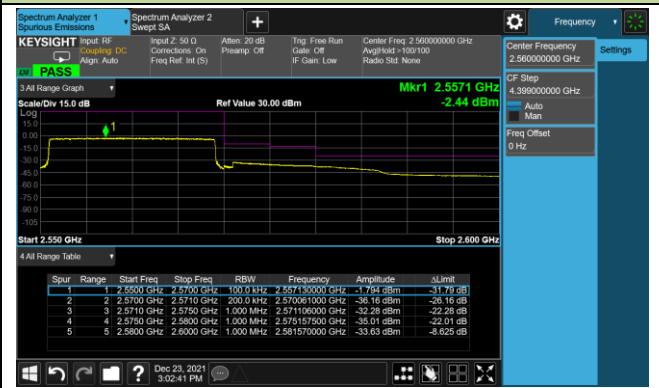

Lower Band Edge

Upper Band Edge

5MHz Channel Bandwidth - Full RB

Lower Band Edge

Lower Extended Band Edge

Upper Band Edge

Upper Extended Band Edge

10MHz Channel Bandwidth - Full RB

Lower Band Edge

Upper Band Edge

15MHz Channel Bandwidth - Full RB

Lower Band Edge

Upper Band Edge

20MHz Channel Bandwidth - Full RB

Lower Band Edge

Upper Band Edge

Product	Mobile Computer	Test Site	SIP-SR1
Test Engineer	Candy Luo	Test Date	2021/12/23
Test Band	LTE Band 12_QPSK		

1.4MHz Channel Bandwidth 1RB

3MHz Channel Bandwidth 1RB

5MHz Channel Bandwidth 1RB

1.4MHz Channel Bandwidth Full RB