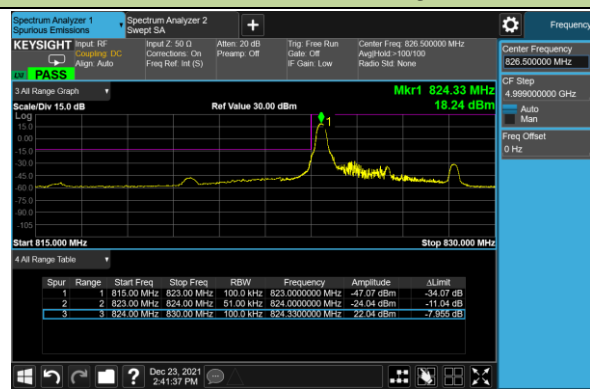

Upper Extended Band Edge

10MHz Channel Bandwidth - Full RB

15MHz Channel Bandwidth - Full RB

20MHz Channel Bandwidth - Full RB

Product	Mobile Computer	Test Site	SIP-SR1
Test Engineer	Candy Luo	Test Date	2021/12/23
Test Band	LTE Band 5/26_QPSK		

1.4MHz Channel Bandwidth - 1RB

Lower Band Edge

Upper Band Edge

3MHz Channel Bandwidth - 1RB

Lower Band Edge

Upper Band Edge

5MHz Channel Bandwidth - 1RB

Lower Band Edge

Upper Band Edge

10MHz Channel Bandwidth - 1RB

Lower Band Edge

Upper Band Edge

15MHz Channel Bandwidth - 1RB

Lower Band Edge

Upper Band Edge

1.4MHz Channel Bandwidth - Full RB