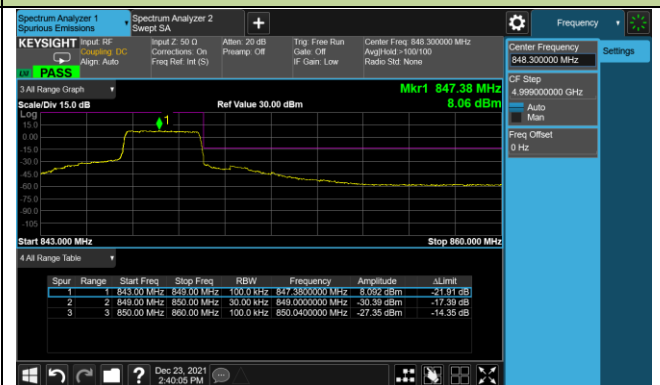

Upper Band Edge

10MHz Channel Bandwidth - 1RB

Lower Band Edge

Upper Band Edge

15MHz Channel Bandwidth - 1RB

Lower Band Edge

Upper Band Edge

1.4MHz Channel Bandwidth - Full RB

Lower Band Edge

Upper Band Edge

3MHz Channel Bandwidth - Full RB

Lower Band Edge

Upper Band Edge

5MHz Channel Bandwidth - Full RB

Lower Band Edge

Upper Band Edge

10MHz Channel Bandwidth - Full RB

Lower Band Edge

Upper Band Edge

15MHz Channel Bandwidth - Full RB

Lower Band Edge

Upper Band Edge

Product	Mobile Computer	Test Site	SIP-SR1
Test Engineer	Candy Luo	Test Date	2021/12/23
Test Band	LTE Band 7_QPSK		