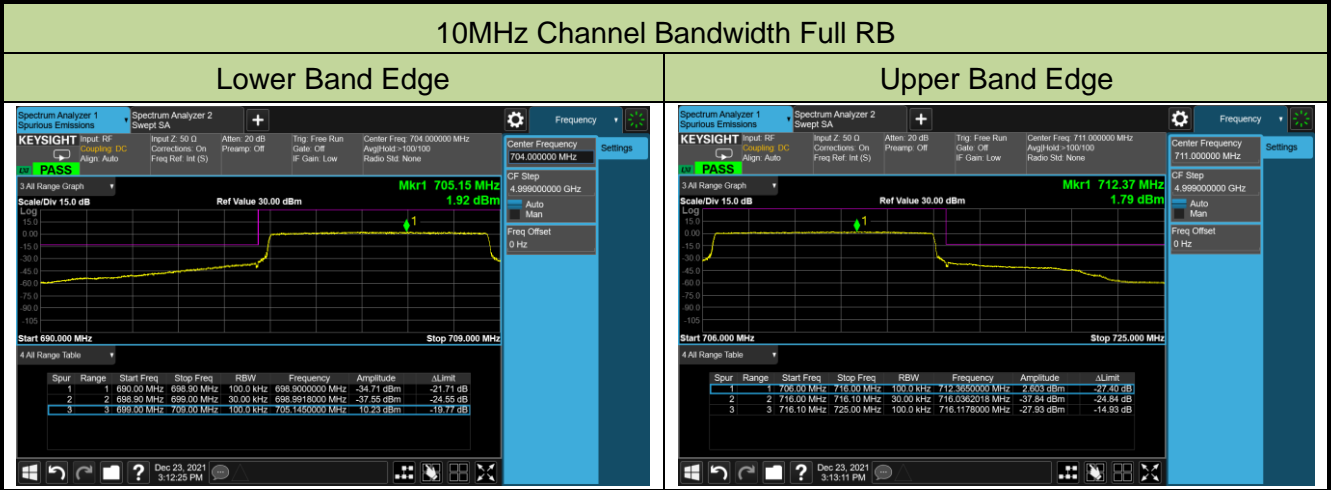

Lower Band Edge

Upper Band Edge

15MHz Channel Bandwidth - Full RB

Lower Band Edge

Upper Band Edge

20MHz Channel Bandwidth - Full RB

Lower Band Edge

Upper Band Edge

Product	Mobile Computer	Test Site	SIP-SR1
Test Engineer	Candy Luo	Test Date	2021/12/23
Test Band	LTE Band 12_QPSK		

1.4MHz Channel Bandwidth 1RB

3MHz Channel Bandwidth 1RB

5MHz Channel Bandwidth 1RB

1.4MHz Channel Bandwidth Full RB

3MHz Channel Bandwidth Full RB

5MHz Channel Bandwidth Full RB

Product	Mobile Computer	Test Site	SIP-SR1
Test Engineer	Candy Luo	Test Date	2021/12/23
Test Band	LTE Band 13_QPSK		

5MHz Channel Bandwidth 1RB