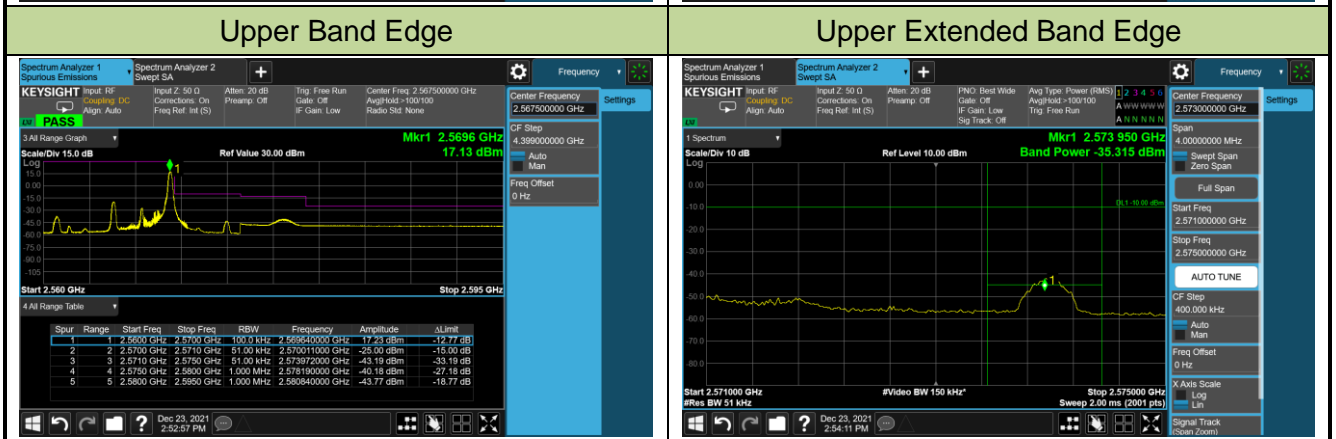

Lower Band Edge

Upper Band Edge

3MHz Channel Bandwidth - Full RB

Lower Band Edge

Upper Band Edge

5MHz Channel Bandwidth - Full RB

Lower Band Edge

Upper Band Edge

10MHz Channel Bandwidth - Full RB

Lower Band Edge

Upper Band Edge

15MHz Channel Bandwidth - Full RB

Lower Band Edge

Upper Band Edge

Product	Mobile Computer	Test Site	SIP-SR1
Test Engineer	Candy Luo	Test Date	2021/12/23
Test Band	LTE Band 7_QPSK		

5MHz Channel Bandwidth - 1RB

10MHz Channel Bandwidth - 1RB

Lower Band Edge

Upper Band Edge

15MHz Channel Bandwidth - 1RB

Lower Band Edge

Upper Band Edge

20MHz Channel Bandwidth - 1RB

Lower Band Edge

Upper Band Edge

5MHz Channel Bandwidth - Full RB

Lower Band Edge

Lower Extended Band Edge

Upper Band Edge

Upper Extended Band Edge

10MHz Channel Bandwidth - Full RB