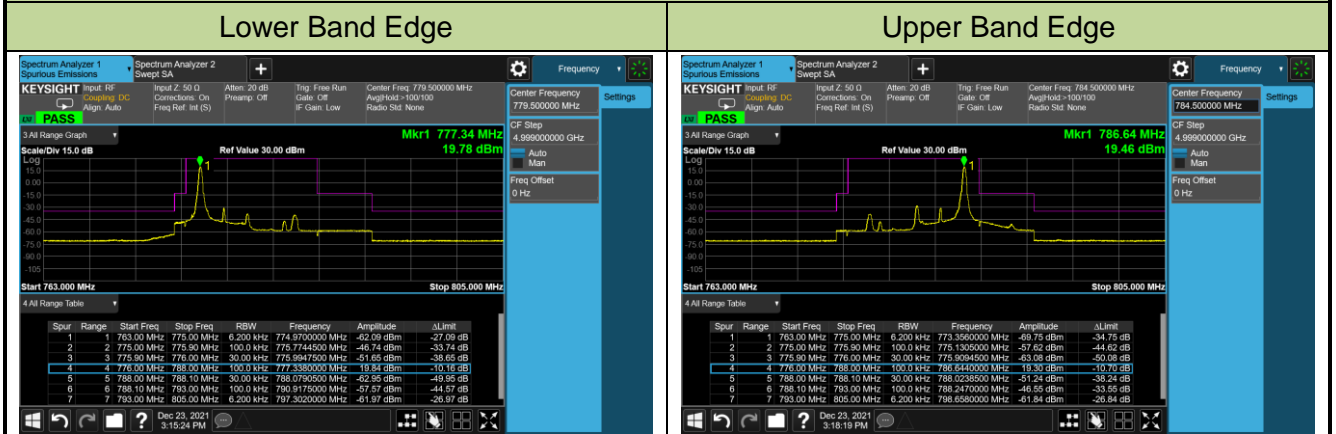

Lower Band Edge

Upper Band Edge

15MHz Channel Bandwidth - Full RB

Lower Band Edge

Upper Band Edge

20MHz Channel Bandwidth - Full RB

Lower Band Edge

Upper Band Edge

Product	Mobile Computer	Test Site	SIP-SR1
Test Engineer	Candy Luo	Test Date	2021/12/23
Test Band	LTE Band 12_QPSK		

1.4MHz Channel Bandwidth 1RB

3MHz Channel Bandwidth 1RB

5MHz Channel Bandwidth 1RB

1.4MHz Channel Bandwidth Full RB

3MHz Channel Bandwidth Full RB

5MHz Channel Bandwidth Full RB

Product	Mobile Computer	Test Site	SIP-SR1
Test Engineer	Candy Luo	Test Date	2021/12/23
Test Band	LTE Band 13_QPSK		

5MHz Channel Bandwidth 1RB

10MHz Channel Bandwidth 1RB

5MHz Channel Bandwidth Full RB

Lower Band Edge

Upper Band Edge

10MHz Channel Bandwidth Full RB

Middle Band Edge