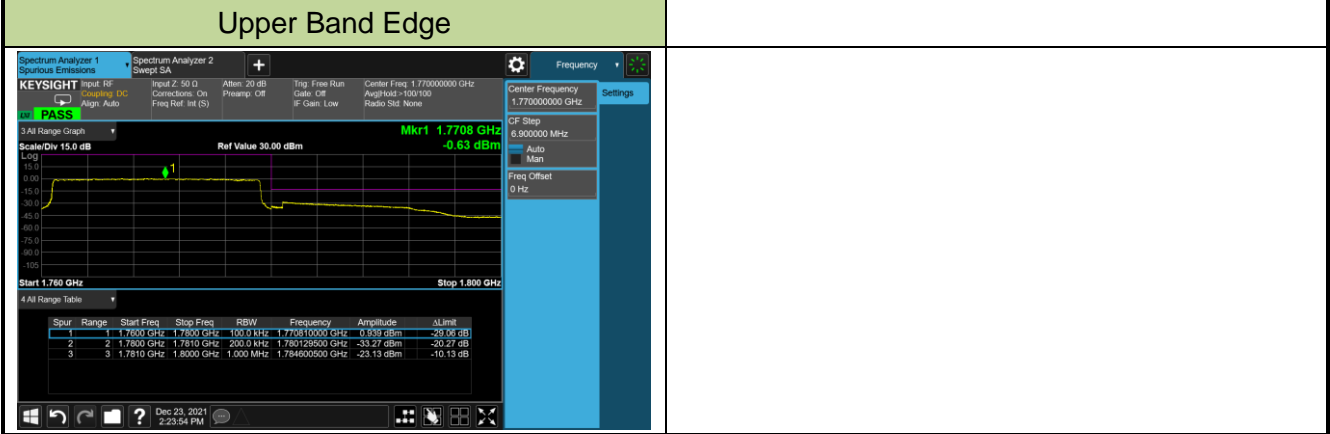

Upper Extended Band Edge

10MHz Channel Bandwidth - Full RB

15MHz Channel Bandwidth - Full RB

20MHz Channel Bandwidth - Full RB

Product	Mobile Computer	Test Site	SIP-SR1
Test Engineer	Candy Luo	Test Date	2021/12/23
Test Band	LTE Band 5/26_QPSK		

1.4MHz Channel Bandwidth - 1RB

Lower Band Edge

Upper Band Edge

3MHz Channel Bandwidth - 1RB

Lower Band Edge

Upper Band Edge

5MHz Channel Bandwidth - 1RB

Lower Band Edge