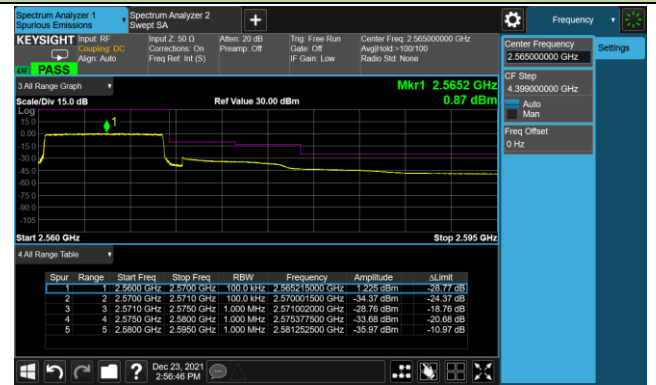

5MHz Channel Bandwidth - 1RB

10MHz Channel Bandwidth - 1RB

Lower Band Edge

Upper Band Edge

15MHz Channel Bandwidth - 1RB

Lower Band Edge

Upper Band Edge

20MHz Channel Bandwidth - 1RB

Lower Band Edge

Upper Band Edge

5MHz Channel Bandwidth - Full RB

Lower Band Edge

Lower Extended Band Edge

Upper Band Edge

Upper Extended Band Edge

10MHz Channel Bandwidth - Full RB

Lower Band Edge

Upper Band Edge

15MHz Channel Bandwidth - Full RB

Lower Band Edge

Upper Band Edge

20MHz Channel Bandwidth - Full RB

Lower Band Edge

Upper Band Edge

Product	Mobile Computer	Test Site	SIP-SR1
Test Engineer	Candy Luo	Test Date	2021/12/23
Test Band	LTE Band 12_QPSK		

1.4MHz Channel Bandwidth 1RB

3MHz Channel Bandwidth 1RB

5MHz Channel Bandwidth 1RB

1.4MHz Channel Bandwidth Full RB