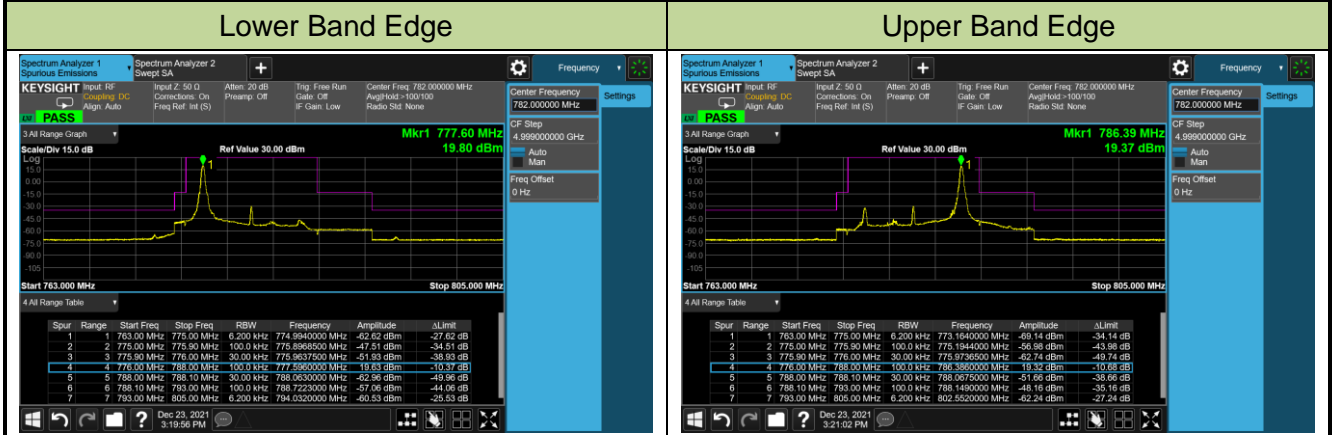

Lower Band Edge

Upper Band Edge

15MHz Channel Bandwidth - Full RB

Lower Band Edge

Upper Band Edge

20MHz Channel Bandwidth - Full RB

Lower Band Edge

Upper Band Edge

Product	Mobile Computer	Test Site	SIP-SR1
Test Engineer	Candy Luo	Test Date	2021/12/23
Test Band	LTE Band 12_QPSK		

1.4MHz Channel Bandwidth 1RB

3MHz Channel Bandwidth 1RB

5MHz Channel Bandwidth 1RB

1.4MHz Channel Bandwidth Full RB

3MHz Channel Bandwidth Full RB

5MHz Channel Bandwidth Full RB

Product	Mobile Computer	Test Site	SIP-SR1
Test Engineer	Candy Luo	Test Date	2021/12/23
Test Band	LTE Band 13_QPSK		

5MHz Channel Bandwidth 1RB

10MHz Channel Bandwidth 1RB

5MHz Channel Bandwidth Full RB

Lower Band Edge

Upper Band Edge

10MHz Channel Bandwidth Full RB

Middle Band Edge