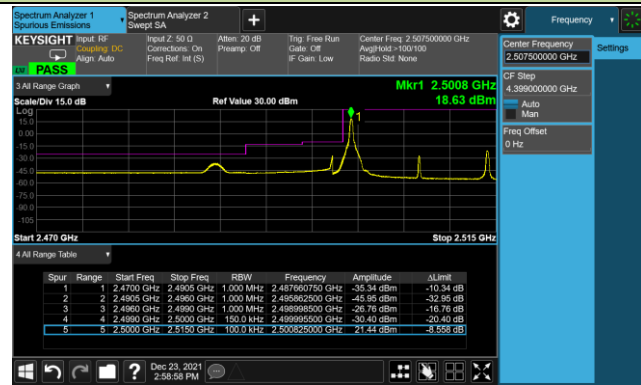

10MHz Channel Bandwidth - Full RB

Lower Band Edge

Upper Band Edge

15MHz Channel Bandwidth - Full RB

Lower Band Edge

Upper Band Edge

Product	Mobile Computer	Test Site	SIP-SR1
Test Engineer	Candy Luo	Test Date	2021/12/23
Test Band	LTE Band 7_QPSK		

5MHz Channel Bandwidth - 1RB

10MHz Channel Bandwidth - 1RB

Lower Band Edge

Upper Band Edge

15MHz Channel Bandwidth - 1RB

Lower Band Edge

Upper Band Edge

20MHz Channel Bandwidth - 1RB

Lower Band Edge

Upper Band Edge

5MHz Channel Bandwidth - Full RB

Lower Band Edge

Lower Extended Band Edge

Upper Band Edge

Upper Extended Band Edge

10MHz Channel Bandwidth - Full RB