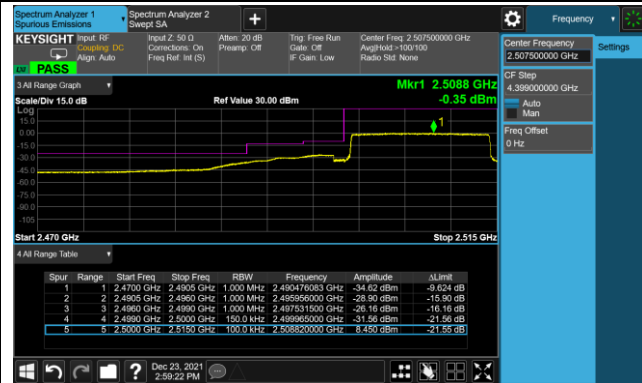

Lower Band Edge

Upper Band Edge

5MHz Channel Bandwidth - Full RB

Lower Band Edge

Lower Extended Band Edge

Upper Band Edge

Upper Extended Band Edge

10MHz Channel Bandwidth - Full RB

Lower Band Edge

Upper Band Edge

15MHz Channel Bandwidth - Full RB

Lower Band Edge

Upper Band Edge

20MHz Channel Bandwidth - Full RB

Lower Band Edge

Upper Band Edge

Product	Mobile Computer	Test Site	SIP-SR1
Test Engineer	Candy Luo	Test Date	2021/12/23
Test Band	LTE Band 12_QPSK		

1.4MHz Channel Bandwidth 1RB

3MHz Channel Bandwidth 1RB

5MHz Channel Bandwidth 1RB

1.4MHz Channel Bandwidth Full RB