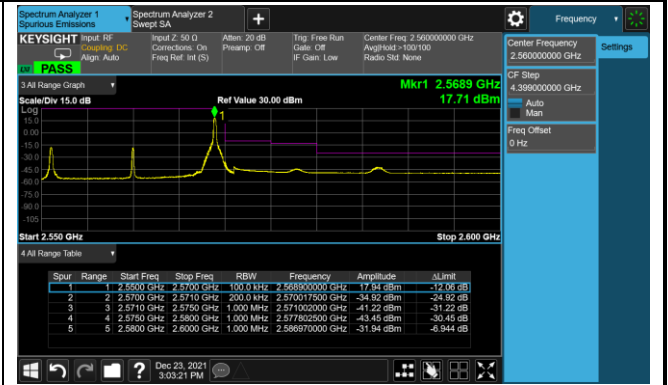

10MHz Channel Bandwidth - Full RB

Lower Band Edge

Upper Band Edge

15MHz Channel Bandwidth - Full RB

Lower Band Edge

Upper Band Edge

Product	Mobile Computer	Test Site	SIP-SR1
Test Engineer	Candy Luo	Test Date	2021/12/23
Test Band	LTE Band 7_QPSK		

5MHz Channel Bandwidth - 1RB

10MHz Channel Bandwidth - 1RB

Lower Band Edge

Upper Band Edge

15MHz Channel Bandwidth - 1RB

Lower Band Edge

Upper Band Edge

20MHz Channel Bandwidth - 1RB

Lower Band Edge

Upper Band Edge

5MHz Channel Bandwidth - Full RB

Lower Band Edge

Lower Extended Band Edge

Upper Band Edge

Upper Extended Band Edge

10MHz Channel Bandwidth - Full RB