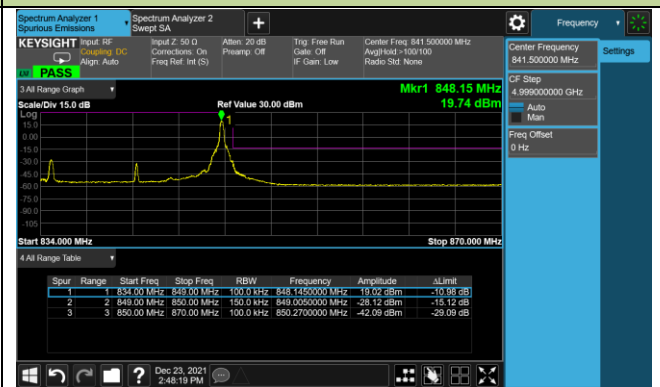

1.4MHz Channel Bandwidth - 1RB

Lower Band Edge

Upper Band Edge

3MHz Channel Bandwidth - 1RB

Lower Band Edge

Upper Band Edge

5MHz Channel Bandwidth - 1RB

Lower Band Edge

Upper Band Edge

10MHz Channel Bandwidth - 1RB

Lower Band Edge

Upper Band Edge

15MHz Channel Bandwidth - 1RB

Lower Band Edge

Upper Band Edge

1.4MHz Channel Bandwidth - Full RB

Lower Band Edge

Upper Band Edge

3MHz Channel Bandwidth - Full RB

Lower Band Edge

Upper Band Edge

5MHz Channel Bandwidth - Full RB

Lower Band Edge

Upper Band Edge

10MHz Channel Bandwidth - Full RB

Lower Band Edge

Upper Band Edge

15MHz Channel Bandwidth - Full RB

Lower Band Edge

Upper Band Edge

Product	Mobile Computer	Test Site	SIP-SR1
Test Engineer	Candy Luo	Test Date	2021/12/23
Test Band	LTE Band 7_QPSK		