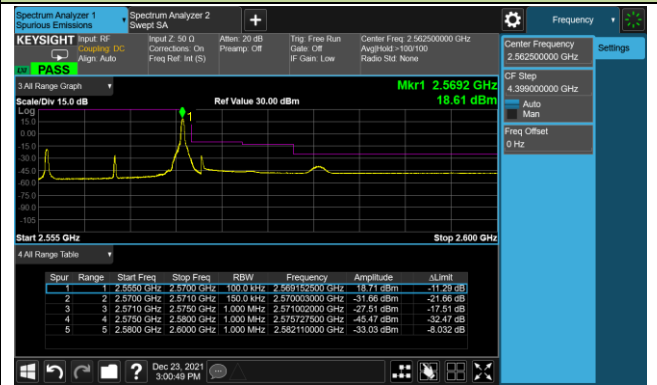

10MHz Channel Bandwidth - Full RB

Lower Band Edge

Upper Band Edge

15MHz Channel Bandwidth - Full RB

Lower Band Edge

Upper Band Edge

Product	Mobile Computer	Test Site	SIP-SR1
Test Engineer	Candy Luo	Test Date	2021/12/23
Test Band	LTE Band 7_QPSK		

5MHz Channel Bandwidth - 1RB

10MHz Channel Bandwidth - 1RB

Lower Band Edge

Upper Band Edge

15MHz Channel Bandwidth - 1RB

Lower Band Edge

Upper Band Edge

20MHz Channel Bandwidth - 1RB

Lower Band Edge

Upper Band Edge

5MHz Channel Bandwidth - Full RB

Lower Band Edge

Lower Extended Band Edge

Upper Band Edge

Upper Extended Band Edge

10MHz Channel Bandwidth - Full RB