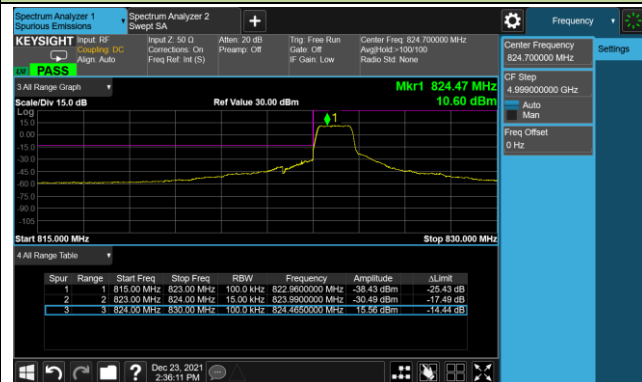

1.4MHz Channel Bandwidth - 1RB

Lower Band Edge

Upper Band Edge

3MHz Channel Bandwidth - 1RB

Lower Band Edge

Upper Band Edge

5MHz Channel Bandwidth - 1RB

Lower Band Edge

Upper Band Edge

10MHz Channel Bandwidth - 1RB

Lower Band Edge

Upper Band Edge

15MHz Channel Bandwidth - 1RB

Lower Band Edge

Upper Band Edge

1.4MHz Channel Bandwidth - Full RB

Lower Band Edge

Upper Band Edge

3MHz Channel Bandwidth - Full RB

Lower Band Edge

Upper Band Edge

5MHz Channel Bandwidth - Full RB

Lower Band Edge

Upper Band Edge

10MHz Channel Bandwidth - Full RB

Lower Band Edge

Upper Band Edge

15MHz Channel Bandwidth - Full RB

Lower Band Edge

Upper Band Edge

Product	Mobile Computer	Test Site	SIP-SR1
Test Engineer	Candy Luo	Test Date	2021/12/23
Test Band	LTE Band 7_QPSK		