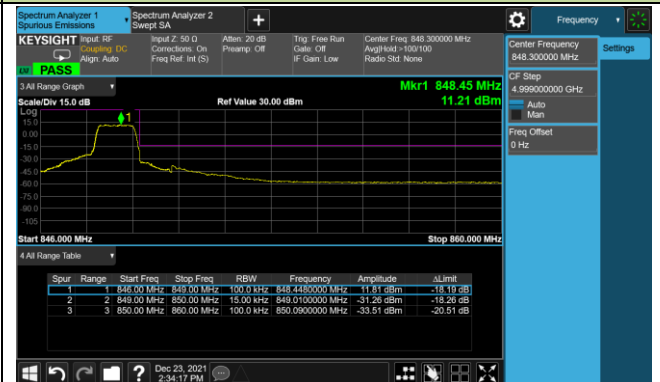

1.4MHz Channel Bandwidth - 1RB

Lower Band Edge

Upper Band Edge

3MHz Channel Bandwidth - 1RB

Lower Band Edge

Upper Band Edge

5MHz Channel Bandwidth - 1RB

Lower Band Edge

Upper Band Edge

10MHz Channel Bandwidth - 1RB

Lower Band Edge

Upper Band Edge

15MHz Channel Bandwidth - 1RB

Lower Band Edge

Upper Band Edge

1.4MHz Channel Bandwidth - Full RB

Lower Band Edge

Upper Band Edge

3MHz Channel Bandwidth - Full RB

Lower Band Edge

Upper Band Edge

5MHz Channel Bandwidth - Full RB

Lower Band Edge

Upper Band Edge

10MHz Channel Bandwidth - Full RB

Lower Band Edge

Upper Band Edge

15MHz Channel Bandwidth - Full RB

Lower Band Edge

Upper Band Edge

Product	Mobile Computer	Test Site	SIP-SR1
Test Engineer	Candy Luo	Test Date	2021/12/23
Test Band	LTE Band 7_QPSK		