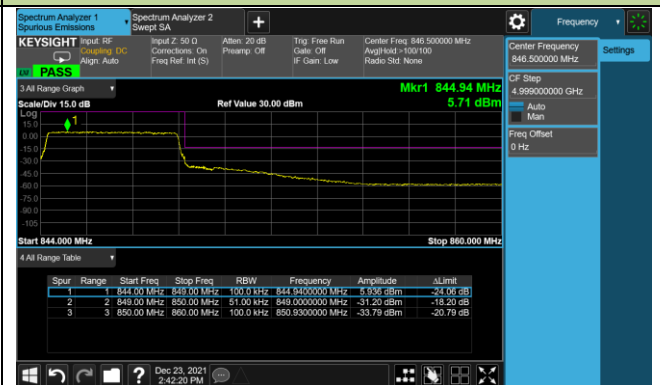

Upper Band Edge

10MHz Channel Bandwidth - 1RB

Lower Band Edge

Upper Band Edge

15MHz Channel Bandwidth - 1RB

Lower Band Edge

Upper Band Edge

1.4MHz Channel Bandwidth - Full RB

Lower Band Edge

Upper Band Edge

3MHz Channel Bandwidth - Full RB

Lower Band Edge

Upper Band Edge

5MHz Channel Bandwidth - Full RB

Lower Band Edge

Upper Band Edge

10MHz Channel Bandwidth - Full RB

Lower Band Edge

Upper Band Edge

15MHz Channel Bandwidth - Full RB

Lower Band Edge

Upper Band Edge

Product	Mobile Computer	Test Site	SIP-SR1
Test Engineer	Candy Luo	Test Date	2021/12/23
Test Band	LTE Band 7_QPSK		