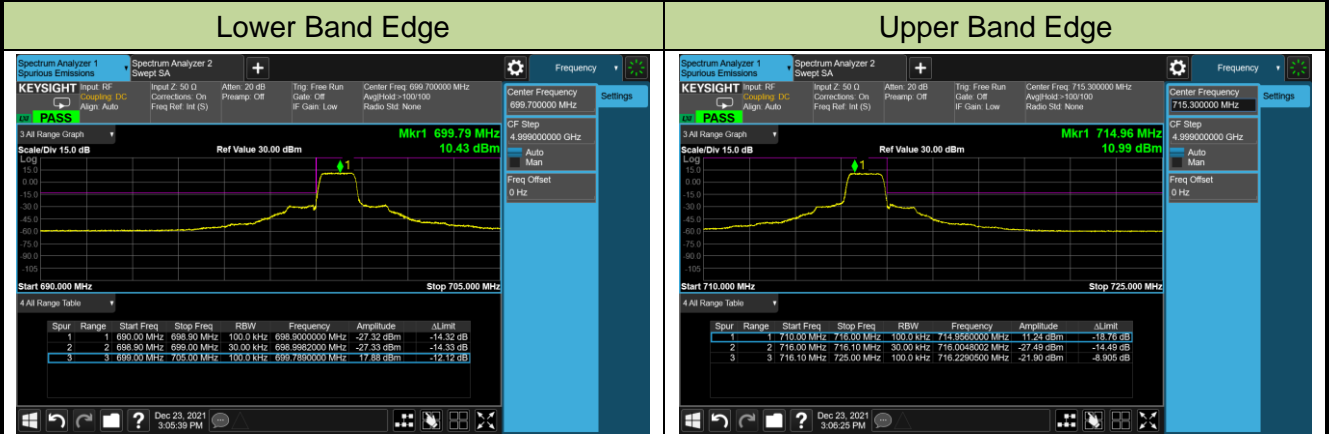

Lower Band Edge

Upper Band Edge

15MHz Channel Bandwidth - Full RB

Lower Band Edge

Upper Band Edge

20MHz Channel Bandwidth - Full RB

Lower Band Edge

Upper Band Edge

Product	Mobile Computer	Test Site	SIP-SR1
Test Engineer	Candy Luo	Test Date	2021/12/23
Test Band	LTE Band 12_QPSK		

1.4MHz Channel Bandwidth 1RB

3MHz Channel Bandwidth 1RB

5MHz Channel Bandwidth 1RB

1.4MHz Channel Bandwidth Full RB

3MHz Channel Bandwidth Full RB

5MHz Channel Bandwidth Full RB

Product	Mobile Computer	Test Site	SIP-SR1
Test Engineer	Candy Luo	Test Date	2021/12/23
Test Band	LTE Band 13_QPSK		

5MHz Channel Bandwidth 1RB

10MHz Channel Bandwidth 1RB

5MHz Channel Bandwidth Full RB

Lower Band Edge

Upper Band Edge

10MHz Channel Bandwidth Full RB

Middle Band Edge