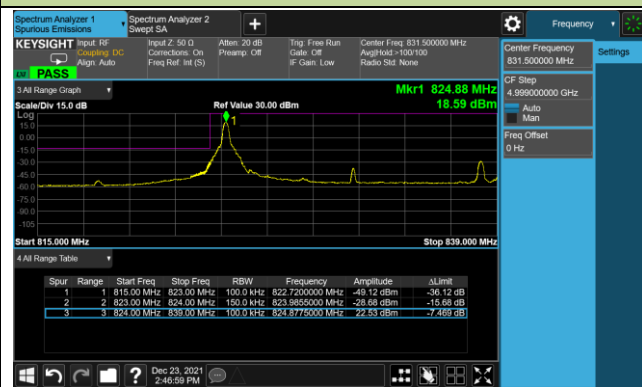

1.4MHz Channel Bandwidth - 1RB

Lower Band Edge

Upper Band Edge

3MHz Channel Bandwidth - 1RB

Lower Band Edge

Upper Band Edge

5MHz Channel Bandwidth - 1RB

Lower Band Edge

Upper Band Edge

10MHz Channel Bandwidth - 1RB

Lower Band Edge

Upper Band Edge

15MHz Channel Bandwidth - 1RB

Lower Band Edge

Upper Band Edge

1.4MHz Channel Bandwidth - Full RB

Lower Band Edge

Upper Band Edge

3MHz Channel Bandwidth - Full RB

Lower Band Edge

Upper Band Edge

5MHz Channel Bandwidth - Full RB

Lower Band Edge

Upper Band Edge

10MHz Channel Bandwidth - Full RB

Lower Band Edge

Upper Band Edge

15MHz Channel Bandwidth - Full RB

Lower Band Edge

Upper Band Edge

Product	Mobile Computer	Test Site	SIP-SR1
Test Engineer	Candy Luo	Test Date	2021/12/23
Test Band	LTE Band 7_QPSK		