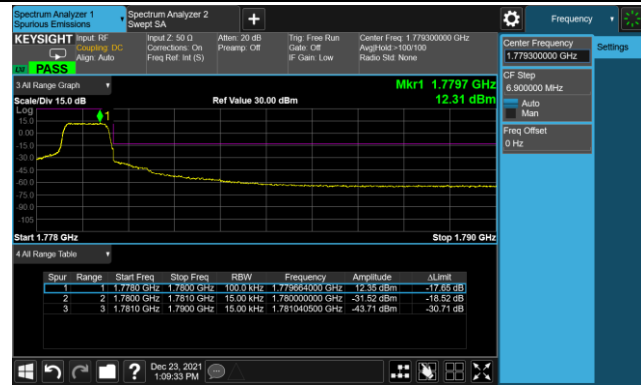

1.4MHz Channel Bandwidth - Full RB

Upper Band Edge

Upper Extended Band Edge

3MHz Channel Bandwidth - Full RB

Upper Band Edge

Upper Extended Band Edge

5MHz Channel Bandwidth - Full RB

Upper Band Edge

Upper Extended Band Edge

10MHz Channel Bandwidth - Full RB

15MHz Channel Bandwidth - Full RB

20MHz Channel Bandwidth - Full RB

Product	Mobile Computer	Test Site	SIP-SR1
Test Engineer	Candy Luo	Test Date	2021/12/23
Test Band	LTE Band 5/26_QPSK		

1.4MHz Channel Bandwidth - 1RB

Lower Band Edge

Upper Band Edge

3MHz Channel Bandwidth - 1RB

Lower Band Edge

Upper Band Edge

5MHz Channel Bandwidth - 1RB

Lower Band Edge