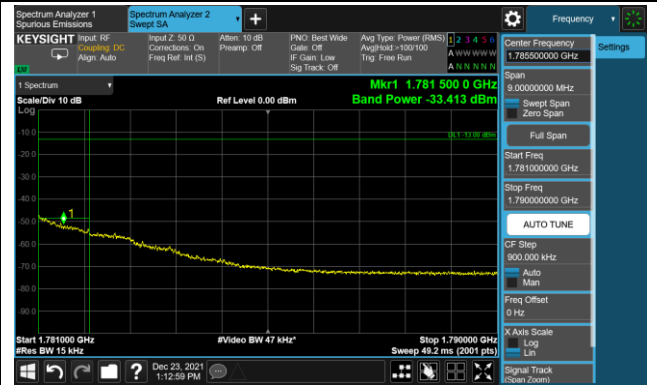

1.4MHz Channel Bandwidth - Full RB

Upper Band Edge

Upper Extended Band Edge

3MHz Channel Bandwidth - Full RB

Upper Band Edge

Upper Extended Band Edge

5MHz Channel Bandwidth - Full RB

Upper Band Edge

Upper Extended Band Edge

10MHz Channel Bandwidth - Full RB

15MHz Channel Bandwidth - Full RB

20MHz Channel Bandwidth - Full RB

Product	Mobile Computer	Test Site	SIP-SR1
Test Engineer	Candy Luo	Test Date	2021/12/23
Test Band	LTE Band 5/26_QPSK		

1.4MHz Channel Bandwidth - 1RB

Lower Band Edge

Upper Band Edge

3MHz Channel Bandwidth - 1RB

Lower Band Edge

Upper Band Edge

5MHz Channel Bandwidth - 1RB

Lower Band Edge