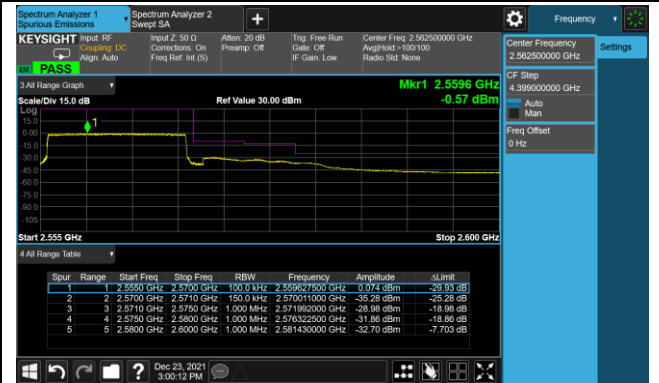

Lower Band Edge

Upper Band Edge

5MHz Channel Bandwidth - Full RB

Lower Band Edge

Lower Extended Band Edge

Upper Band Edge

Upper Extended Band Edge

10MHz Channel Bandwidth - Full RB

Lower Band Edge

Upper Band Edge

15MHz Channel Bandwidth - Full RB

Lower Band Edge

Upper Band Edge

20MHz Channel Bandwidth - Full RB

Lower Band Edge

Upper Band Edge

Product	Mobile Computer	Test Site	SIP-SR1
Test Engineer	Candy Luo	Test Date	2021/12/23
Test Band	LTE Band 12_QPSK		

1.4MHz Channel Bandwidth 1RB

3MHz Channel Bandwidth 1RB

5MHz Channel Bandwidth 1RB

1.4MHz Channel Bandwidth Full RB