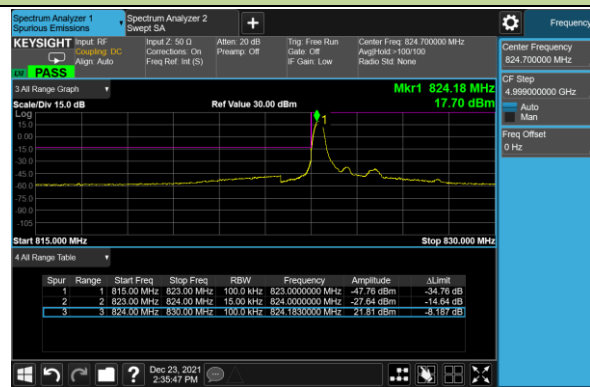

1.4MHz Channel Bandwidth - Full RB

Upper Band Edge

Upper Extended Band Edge

3MHz Channel Bandwidth - Full RB

Upper Band Edge

Upper Extended Band Edge

5MHz Channel Bandwidth - Full RB

Upper Band Edge

Upper Extended Band Edge

10MHz Channel Bandwidth - Full RB

15MHz Channel Bandwidth - Full RB

20MHz Channel Bandwidth - Full RB

Product	Mobile Computer	Test Site	SIP-SR1
Test Engineer	Candy Luo	Test Date	2021/12/23
Test Band	LTE Band 5/26_QPSK		

1.4MHz Channel Bandwidth - 1RB

Lower Band Edge

Upper Band Edge

3MHz Channel Bandwidth - 1RB

Lower Band Edge

Upper Band Edge

5MHz Channel Bandwidth - 1RB

Lower Band Edge

Upper Band Edge

10MHz Channel Bandwidth - 1RB

Lower Band Edge

Upper Band Edge

15MHz Channel Bandwidth - 1RB

Lower Band Edge

Upper Band Edge

1.4MHz Channel Bandwidth - Full RB