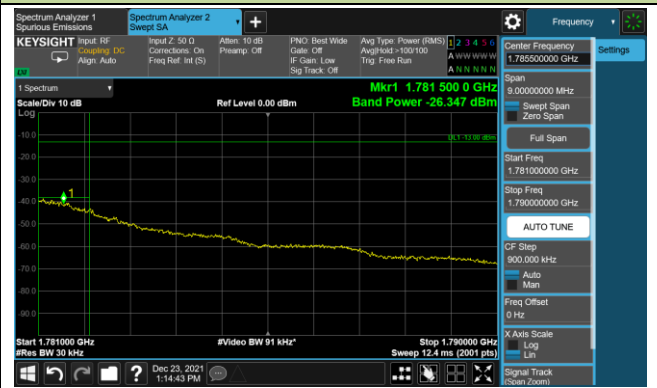

1.4MHz Channel Bandwidth - Full RB

Upper Band Edge

Upper Extended Band Edge

3MHz Channel Bandwidth - Full RB

Upper Band Edge

Upper Extended Band Edge

5MHz Channel Bandwidth - Full RB

Upper Band Edge

Upper Extended Band Edge

10MHz Channel Bandwidth - Full RB

15MHz Channel Bandwidth - Full RB

20MHz Channel Bandwidth - Full RB

Product	Mobile Computer	Test Site	SIP-SR1
Test Engineer	Candy Luo	Test Date	2021/12/23
Test Band	LTE Band 5/26_QPSK		

1.4MHz Channel Bandwidth - 1RB

Lower Band Edge

Upper Band Edge

3MHz Channel Bandwidth - 1RB

Lower Band Edge

Upper Band Edge

5MHz Channel Bandwidth - 1RB

Lower Band Edge