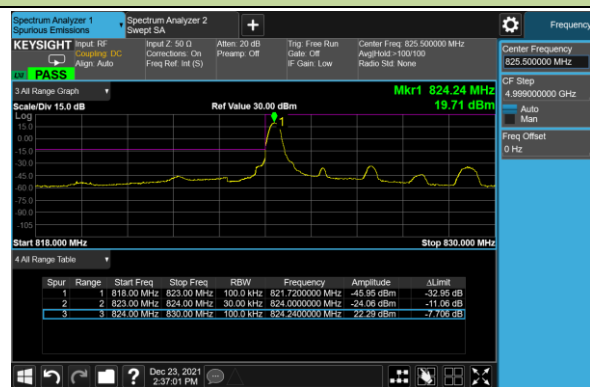

Upper Extended Band Edge

10MHz Channel Bandwidth - Full RB

15MHz Channel Bandwidth - Full RB

20MHz Channel Bandwidth - Full RB

Product	Mobile Computer	Test Site	SIP-SR1
Test Engineer	Candy Luo	Test Date	2021/12/23
Test Band	LTE Band 5/26_QPSK		

1.4MHz Channel Bandwidth - 1RB

Lower Band Edge

Upper Band Edge

3MHz Channel Bandwidth - 1RB

Lower Band Edge

Upper Band Edge

5MHz Channel Bandwidth - 1RB

Lower Band Edge

Upper Band Edge

10MHz Channel Bandwidth - 1RB

Lower Band Edge

Upper Band Edge

15MHz Channel Bandwidth - 1RB

Lower Band Edge

Upper Band Edge

1.4MHz Channel Bandwidth - Full RB