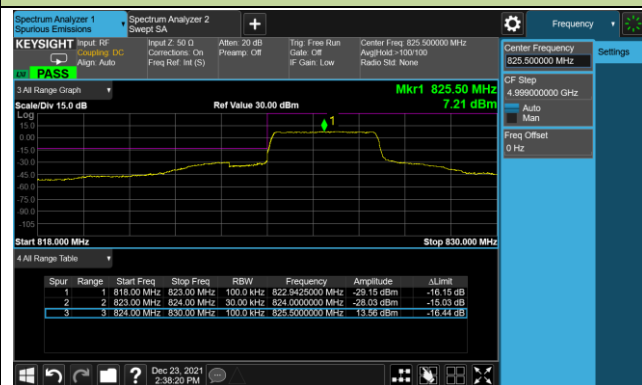

Upper Band Edge

10MHz Channel Bandwidth - 1RB

Lower Band Edge

Upper Band Edge

15MHz Channel Bandwidth - 1RB

Lower Band Edge

Upper Band Edge

1.4MHz Channel Bandwidth - Full RB

Lower Band Edge

Upper Band Edge

3MHz Channel Bandwidth - Full RB

Lower Band Edge

Upper Band Edge

5MHz Channel Bandwidth - Full RB

Lower Band Edge

Upper Band Edge

10MHz Channel Bandwidth - Full RB

Lower Band Edge

Upper Band Edge

15MHz Channel Bandwidth - Full RB

Lower Band Edge

Upper Band Edge

Product	Mobile Computer	Test Site	SIP-SR1
Test Engineer	Candy Luo	Test Date	2021/12/23
Test Band	LTE Band 7_QPSK		