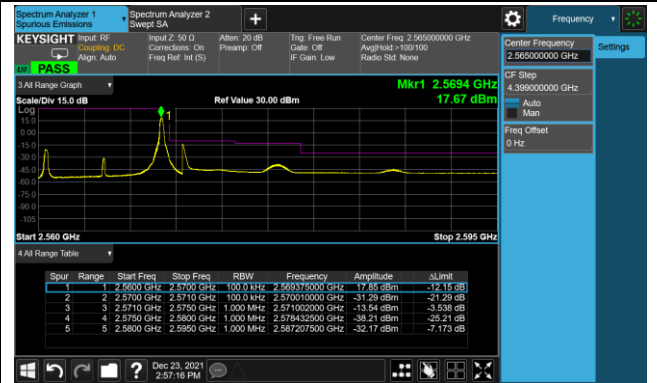

10MHz Channel Bandwidth - Full RB

Lower Band Edge

Upper Band Edge

15MHz Channel Bandwidth - Full RB

Lower Band Edge

Upper Band Edge

Product	Mobile Computer	Test Site	SIP-SR1
Test Engineer	Candy Luo	Test Date	2021/12/23
Test Band	LTE Band 7_QPSK		

5MHz Channel Bandwidth - 1RB

10MHz Channel Bandwidth - 1RB

Lower Band Edge

Upper Band Edge

15MHz Channel Bandwidth - 1RB

Lower Band Edge

Upper Band Edge

20MHz Channel Bandwidth - 1RB

Lower Band Edge

Upper Band Edge

5MHz Channel Bandwidth - Full RB

Lower Band Edge

Lower Extended Band Edge

Upper Band Edge

Upper Extended Band Edge

10MHz Channel Bandwidth - Full RB