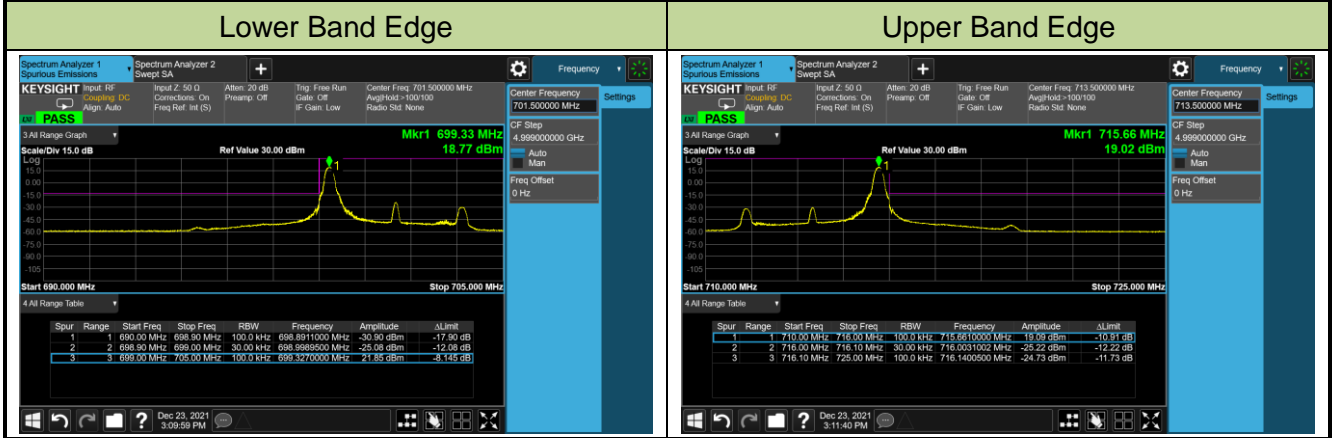

Lower Band Edge

Upper Band Edge

15MHz Channel Bandwidth - Full RB

Lower Band Edge

Upper Band Edge

20MHz Channel Bandwidth - Full RB

Lower Band Edge

Upper Band Edge

Product	Mobile Computer	Test Site	SIP-SR1
Test Engineer	Candy Luo	Test Date	2021/12/23
Test Band	LTE Band 12_QPSK		

1.4MHz Channel Bandwidth 1RB

3MHz Channel Bandwidth 1RB

5MHz Channel Bandwidth 1RB

1.4MHz Channel Bandwidth Full RB

3MHz Channel Bandwidth Full RB

5MHz Channel Bandwidth Full RB

Product	Mobile Computer	Test Site	SIP-SR1
Test Engineer	Candy Luo	Test Date	2021/12/23
Test Band	LTE Band 13_QPSK		

5MHz Channel Bandwidth 1RB