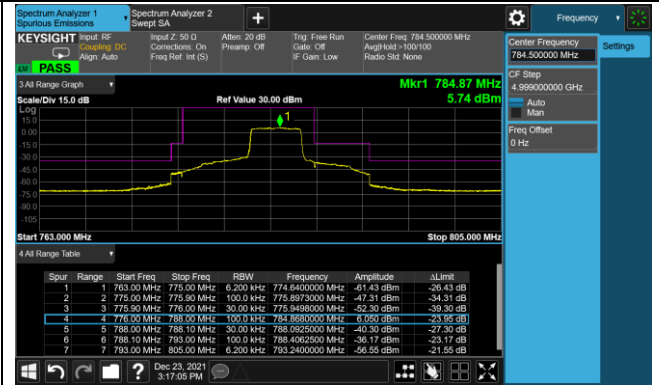

3MHz Channel Bandwidth Full RB

5MHz Channel Bandwidth Full RB

Product	Mobile Computer	Test Site	SIP-SR1
Test Engineer	Candy Luo	Test Date	2021/12/23
Test Band	LTE Band 13_QPSK		

5MHz Channel Bandwidth 1RB

10MHz Channel Bandwidth 1RB

5MHz Channel Bandwidth Full RB

Lower Band Edge

Upper Band Edge

10MHz Channel Bandwidth Full RB

Middle Band Edge