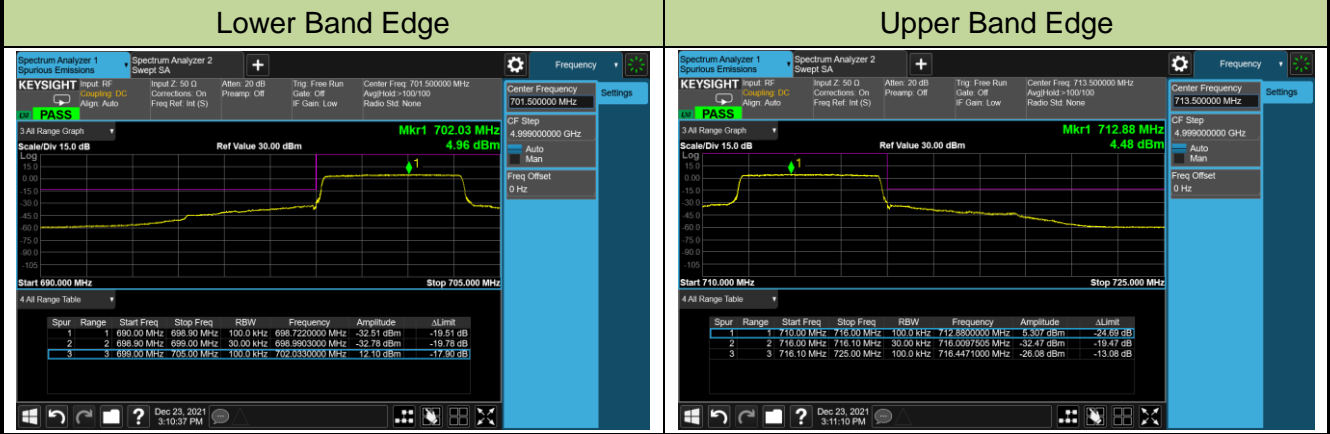

Lower Band Edge

Upper Band Edge

15MHz Channel Bandwidth - Full RB

Lower Band Edge

Upper Band Edge

20MHz Channel Bandwidth - Full RB

Lower Band Edge

Upper Band Edge

Product	Mobile Computer	Test Site	SIP-SR1
Test Engineer	Candy Luo	Test Date	2021/12/23
Test Band	LTE Band 12_QPSK		

1.4MHz Channel Bandwidth 1RB

3MHz Channel Bandwidth 1RB

5MHz Channel Bandwidth 1RB

1.4MHz Channel Bandwidth Full RB

3MHz Channel Bandwidth Full RB

5MHz Channel Bandwidth Full RB

Product	Mobile Computer	Test Site	SIP-SR1
Test Engineer	Candy Luo	Test Date	2021/12/23
Test Band	LTE Band 13_QPSK		

5MHz Channel Bandwidth 1RB