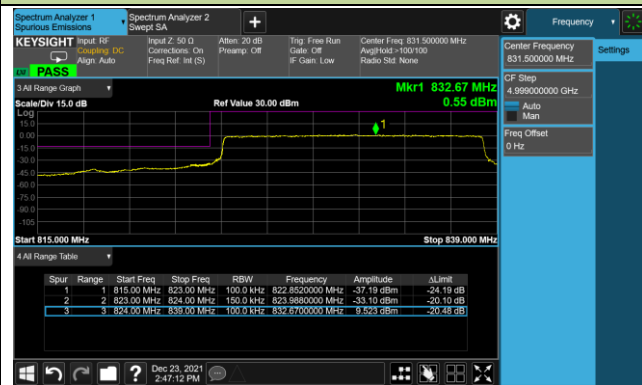

Lower Band Edge

Upper Band Edge

3MHz Channel Bandwidth - Full RB

Lower Band Edge

Upper Band Edge

5MHz Channel Bandwidth - Full RB

Lower Band Edge

Upper Band Edge

10MHz Channel Bandwidth - Full RB

Lower Band Edge

Upper Band Edge

15MHz Channel Bandwidth - Full RB

Lower Band Edge

Upper Band Edge

Product	Mobile Computer	Test Site	SIP-SR1
Test Engineer	Candy Luo	Test Date	2021/12/23
Test Band	LTE Band 7_QPSK		

5MHz Channel Bandwidth - 1RB

10MHz Channel Bandwidth - 1RB

Lower Band Edge

Upper Band Edge

15MHz Channel Bandwidth - 1RB

Lower Band Edge

Upper Band Edge

20MHz Channel Bandwidth - 1RB