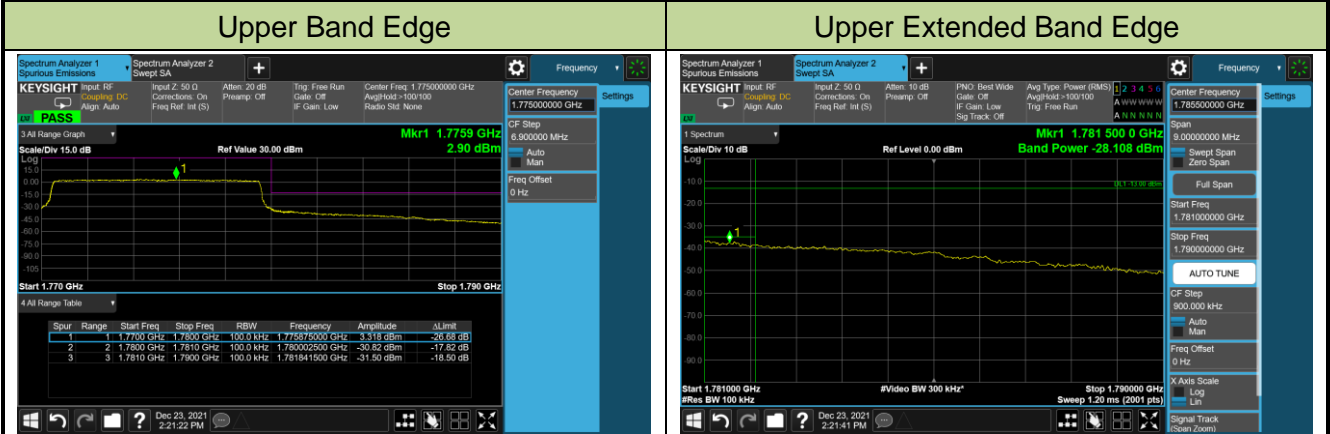

1.4MHz Channel Bandwidth - Full RB

Upper Band Edge

Upper Extended Band Edge

3MHz Channel Bandwidth - Full RB

Upper Band Edge

Upper Extended Band Edge

5MHz Channel Bandwidth - Full RB

Upper Band Edge

Upper Extended Band Edge

10MHz Channel Bandwidth - Full RB

15MHz Channel Bandwidth - Full RB

20MHz Channel Bandwidth - Full RB

Product	Mobile Computer	Test Site	SIP-SR1
Test Engineer	Candy Luo	Test Date	2021/12/23
Test Band	LTE Band 5/26_QPSK		

1.4MHz Channel Bandwidth - 1RB

Lower Band Edge

Upper Band Edge

3MHz Channel Bandwidth - 1RB

Lower Band Edge

Upper Band Edge

5MHz Channel Bandwidth - 1RB

Lower Band Edge