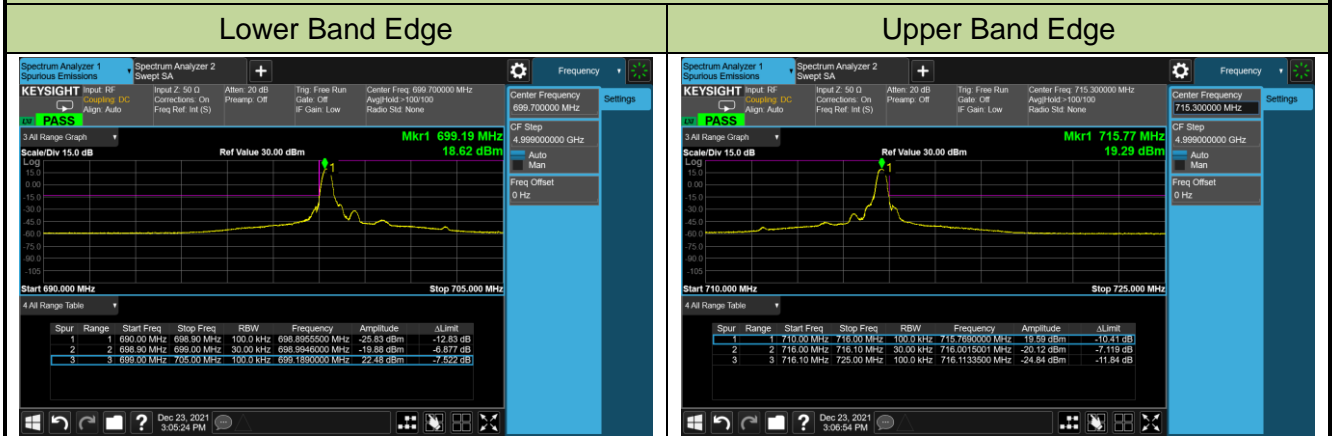

Lower Band Edge

Upper Band Edge

5MHz Channel Bandwidth - Full RB

Lower Band Edge

Lower Extended Band Edge

Upper Band Edge

Upper Extended Band Edge

10MHz Channel Bandwidth - Full RB

Lower Band Edge

Upper Band Edge

15MHz Channel Bandwidth - Full RB

Lower Band Edge

Upper Band Edge

20MHz Channel Bandwidth - Full RB

Lower Band Edge

Upper Band Edge

Product	Mobile Computer	Test Site	SIP-SR1
Test Engineer	Candy Luo	Test Date	2021/12/23
Test Band	LTE Band 12_QPSK		

1.4MHz Channel Bandwidth 1RB

3MHz Channel Bandwidth 1RB

5MHz Channel Bandwidth 1RB

1.4MHz Channel Bandwidth Full RB

3MHz Channel Bandwidth Full RB

5MHz Channel Bandwidth Full RB

Product	Mobile Computer	Test Site	SIP-SR1
Test Engineer	Candy Luo	Test Date	2021/12/23
Test Band	LTE Band 13_QPSK		

5MHz Channel Bandwidth 1RB