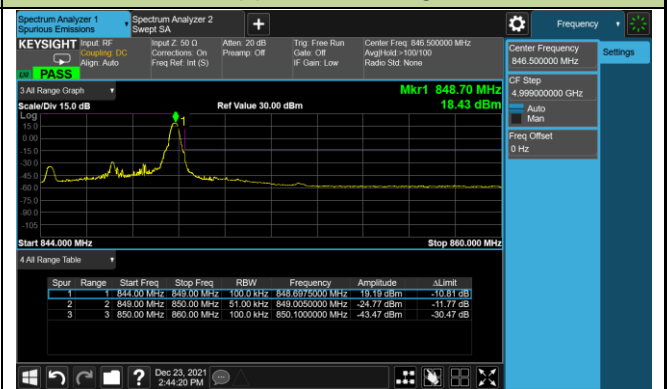

Upper Extended Band Edge

10MHz Channel Bandwidth - Full RB

15MHz Channel Bandwidth - Full RB

20MHz Channel Bandwidth - Full RB

Product	Mobile Computer	Test Site	SIP-SR1
Test Engineer	Candy Luo	Test Date	2021/12/23
Test Band	LTE Band 5/26_QPSK		

1.4MHz Channel Bandwidth - 1RB

Lower Band Edge

Upper Band Edge

3MHz Channel Bandwidth - 1RB

Lower Band Edge

Upper Band Edge

5MHz Channel Bandwidth - 1RB

Lower Band Edge

Upper Band Edge

10MHz Channel Bandwidth - 1RB

Lower Band Edge

Upper Band Edge

15MHz Channel Bandwidth - 1RB

Lower Band Edge

Upper Band Edge

1.4MHz Channel Bandwidth - Full RB

Lower Band Edge

Upper Band Edge

3MHz Channel Bandwidth - Full RB

Lower Band Edge

Upper Band Edge

5MHz Channel Bandwidth - Full RB

Lower Band Edge

Upper Band Edge