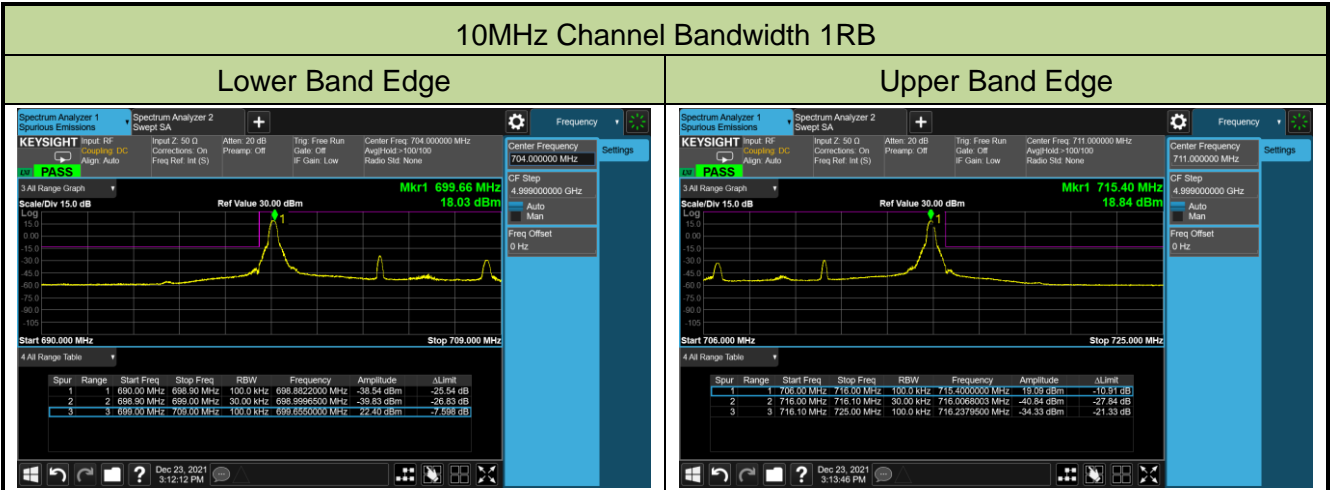

Lower Band Edge

Upper Band Edge

15MHz Channel Bandwidth - Full RB

Lower Band Edge

Upper Band Edge

20MHz Channel Bandwidth - Full RB

Lower Band Edge

Upper Band Edge

Product	Mobile Computer	Test Site	SIP-SR1
Test Engineer	Candy Luo	Test Date	2021/12/23
Test Band	LTE Band 12_QPSK		

1.4MHz Channel Bandwidth 1RB

3MHz Channel Bandwidth 1RB

5MHz Channel Bandwidth 1RB

1.4MHz Channel Bandwidth Full RB

3MHz Channel Bandwidth Full RB

5MHz Channel Bandwidth Full RB

Product	Mobile Computer	Test Site	SIP-SR1
Test Engineer	Candy Luo	Test Date	2021/12/23
Test Band	LTE Band 13_QPSK		

5MHz Channel Bandwidth 1RB

10MHz Channel Bandwidth 1RB

5MHz Channel Bandwidth Full RB

Lower Band Edge

Upper Band Edge

10MHz Channel Bandwidth Full RB

Middle Band Edge