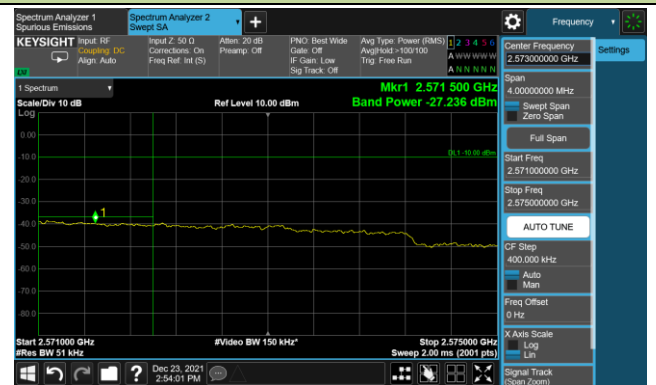

5MHz Channel Bandwidth - 1RB

10MHz Channel Bandwidth - 1RB

Lower Band Edge

Upper Band Edge

15MHz Channel Bandwidth - 1RB

Lower Band Edge

Upper Band Edge

20MHz Channel Bandwidth - 1RB

Lower Band Edge

Upper Band Edge

5MHz Channel Bandwidth - Full RB

Lower Band Edge

Lower Extended Band Edge

Upper Band Edge

Upper Extended Band Edge

10MHz Channel Bandwidth - Full RB

Lower Band Edge

Upper Band Edge

15MHz Channel Bandwidth - Full RB

Lower Band Edge

Upper Band Edge

20MHz Channel Bandwidth - Full RB

Lower Band Edge

Upper Band Edge

Product	Mobile Computer	Test Site	SIP-SR1
Test Engineer	Candy Luo	Test Date	2021/12/23
Test Band	LTE Band 12_QPSK		

1.4MHz Channel Bandwidth 1RB

3MHz Channel Bandwidth 1RB

5MHz Channel Bandwidth 1RB

1.4MHz Channel Bandwidth Full RB