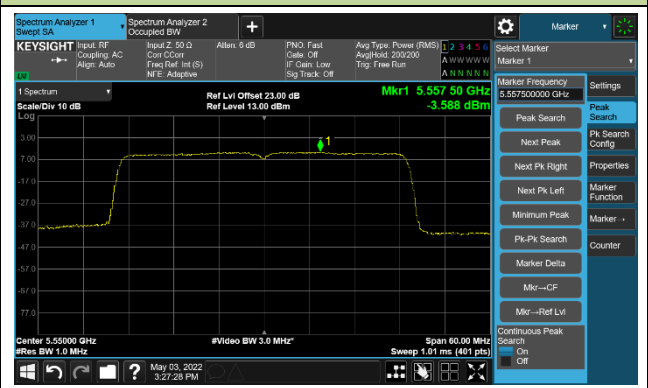

Channel 165 (5825MHz)

802.11ax-HE40 Power Spectral Density - MIMO Mode Ant 1

Channel 38 (5190MHz)

Channel 46 (5230MHz)

Channel 54 (5270MHz)

Channel 62 (5310MHz)

Channel 102 (5510MHz)

Channel 110 (5550MHz)

802.11ax-HE40 Power Spectral Density - MIMO Mode Ant 1

Channel 134 (5670MHz)

Channel 142(5710MHz)

Channel 151 (5755MHz)

Channel 159(5795MHz)

802.11ax-HE80 Power Spectral Density - MIMO Mode Ant 1

Channel 42 (5210MHz)