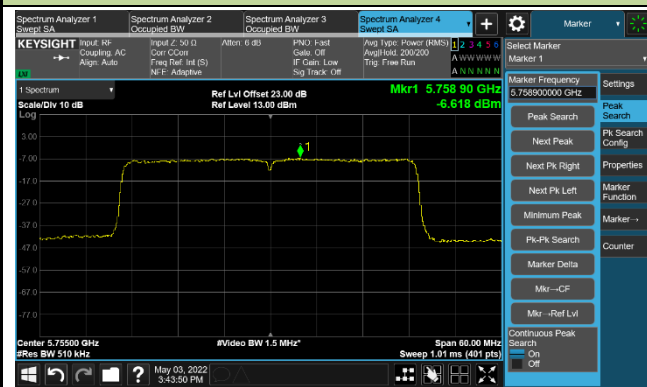

802.11ax-HE40 Power Spectral Density - MIMO Mode Ant 1

Channel 134 (5670MHz)

Channel 142(5710MHz)

Channel 151 (5755MHz)

Channel 159(5795MHz)

802.11ax-HE80 Power Spectral Density - MIMO Mode Ant 1

Channel 42 (5210MHz)

Channel 58 (5290MHz)

Channel 106 (5530MHz)

Channel 122 (5610MHz)

Channel 138 (5690MHz)

Channel 155 (5775MHz)

802.11a Power Spectral Density - MIMO Mode Ant 2