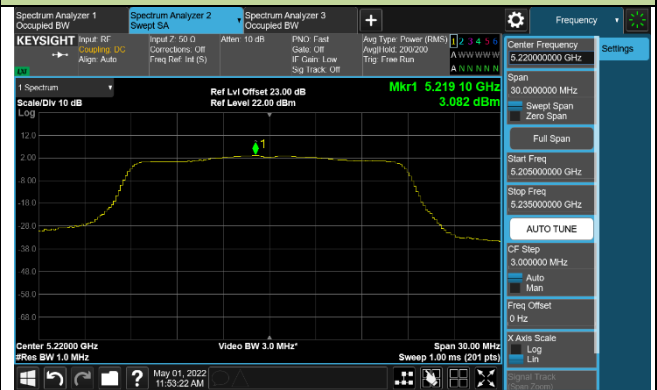

802.11ac-VHT20 Power Spectral Density - MIMO Mode Ant 1

Channel 36 (5180MHz)

Channel 44 (5220MHz)

Channel 48 (5240MHz)

Channel 52 (5260MHz)

Channel 60 (5300MHz)

Channel 64 (5320MHz)

802.11ac-VHT20 Power Spectral Density - MIMO Mode Ant 1

Channel 100 (5500MHz)

Channel 116 (5580MHz)

Channel 140 (5700MHz)

Channel 144(5720MHz)

Channel 149 (5745MHz)

Channel 157(5785MHz)

Channel 165 (5825MHz)

802.11ac-VHT40 Power Spectral Density - MIMO Mode Ant 1