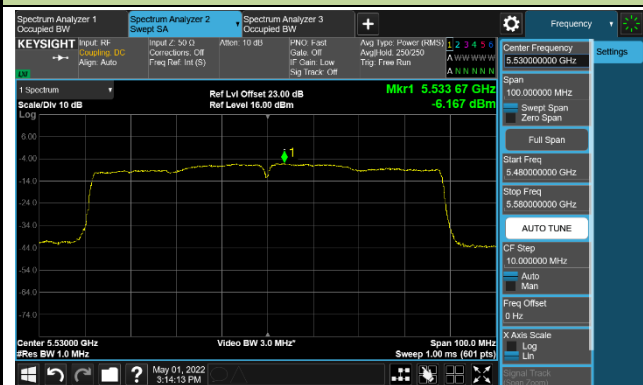

Channel 142(5710MHz)

Channel 151 (5755MHz)

Channel 159(5795MHz)

802.11ac-VHT80 Power Spectral Density - MIMO Mode Ant 1

Channel 42 (5210MHz)

Channel 58 (5290MHz)

Channel 106 (5530MHz)

Channel 122 (5610MHz)

Channel 138 (5690MHz)

Channel 155 (5775MHz)

802.11ax-HE20 Power Spectral Density - MIMO Mode Ant 1

Channel 36 (5180MHz)

Channel 44 (5220MHz)

Channel 48 (5240MHz)

Channel 52 (5260MHz)

Channel 60 (5300MHz)