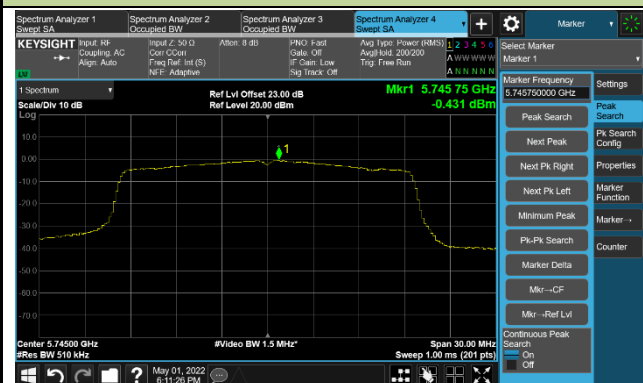

Channel 64 (5320MHz)

802.11ax-HE20 Power Spectral Density - MIMO Mode Ant 1

Channel 100 (5500MHz)

Channel 116 (5580MHz)

Channel 140 (5700MHz)

Channel 144(5720MHz)

Channel 149 (5745MHz)

Channel 157(5785MHz)

Channel 165 (5825MHz)

802.11ax-HE40 Power Spectral Density - MIMO Mode Ant 1

Channel 38 (5190MHz)

Channel 46 (5230MHz)

Channel 54 (5270MHz)

Channel 62 (5310MHz)

Channel 102 (5510MHz)

Channel 110 (5550MHz)