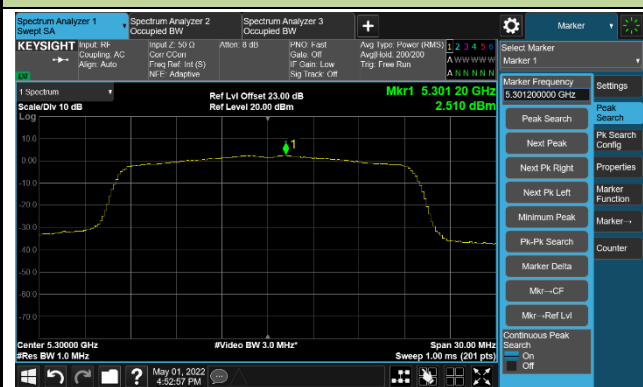

Channel 138 (5690MHz)

Channel 155 (5775MHz)

802.11ax-HE20 Power Spectral Density - MIMO Mode Ant 1

Channel 36 (5180MHz)

Channel 44 (5220MHz)

Channel 48 (5240MHz)

Channel 52 (5260MHz)

Channel 60 (5300MHz)

Channel 64 (5320MHz)

802.11ax-HE20 Power Spectral Density - MIMO Mode Ant 1

Channel 100 (5500MHz)

Channel 116 (5580MHz)

Channel 140 (5700MHz)

Channel 144(5720MHz)

Channel 149 (5745MHz)

Channel 157(5785MHz)