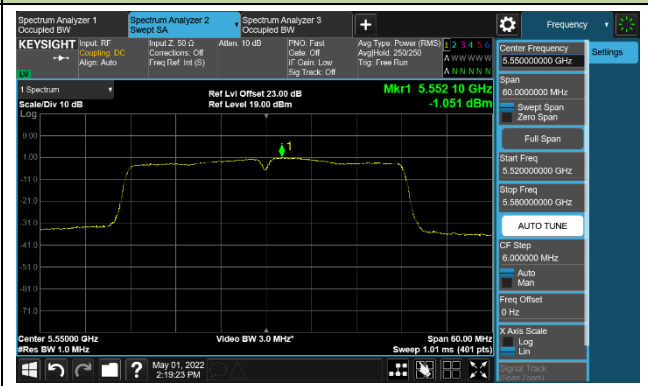

Channel 38 (5190MHz)

Channel 46 (5230MHz)

Channel 54 (5270MHz)

Channel 62 (5310MHz)

Channel 102 (5510MHz)

Channel 110 (5550MHz)

802.11ac-VHT40 Power Spectral Density - MIMO Mode Ant 1

Channel 134 (5670MHz)

Channel 142(5710MHz)

Channel 151 (5755MHz)

Channel 159(5795MHz)

802.11ac-VHT80 Power Spectral Density - MIMO Mode Ant 1

Channel 42 (5210MHz)

Channel 58 (5290MHz)

Channel 106 (5530MHz)

Channel 122 (5610MHz)