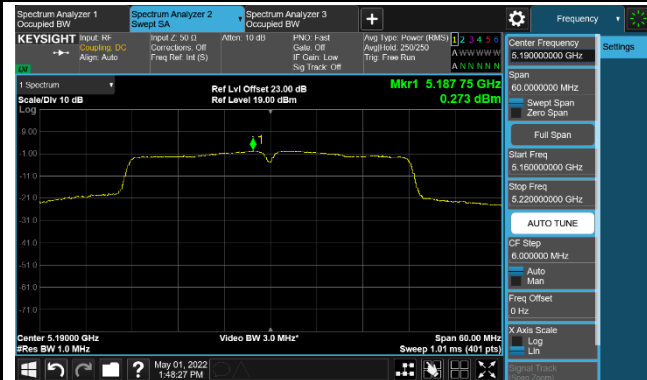

802.11ac-VHT40 Power Spectral Density - MIMO Mode Ant 1

Channel 38 (5190MHz)