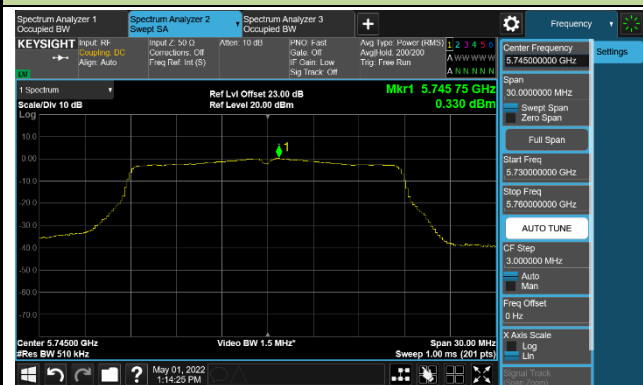

Channel 100 (5500MHz)

Channel 116 (5580MHz)

Channel 140 (5700MHz)

Channel 144(5720MHz)

Channel 149 (5745MHz)

Channel 157(5785MHz)

Channel 165 (5825MHz)

802.11ac-VHT40 Power Spectral Density - MIMO Mode Ant 1

Channel 38 (5190MHz)

Channel 46 (5230MHz)

Channel 54 (5270MHz)

Channel 62 (5310MHz)

Channel 102 (5510MHz)

Channel 110 (5550MHz)

802.11ac-VHT40 Power Spectral Density - MIMO Mode Ant 1

Channel 134 (5670MHz)