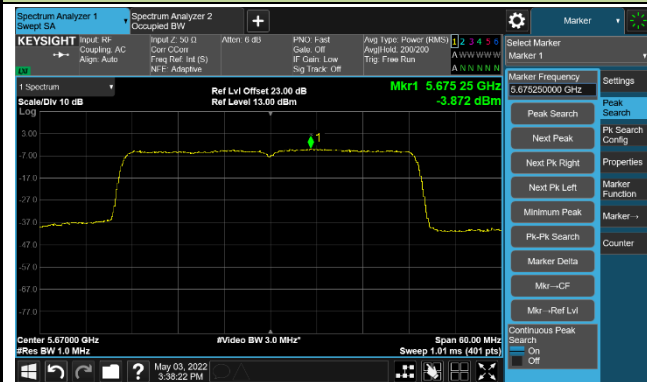

Channel 165 (5825MHz)

802.11ax-HE40 Power Spectral Density - MIMO Mode Ant 1

Channel 38 (5190MHz)

Channel 46 (5230MHz)

Channel 54 (5270MHz)

Channel 62 (5310MHz)

Channel 102 (5510MHz)

Channel 110 (5550MHz)

802.11ax-HE40 Power Spectral Density - MIMO Mode Ant 1

Channel 134 (5670MHz)

Channel 142(5710MHz)

Channel 151 (5755MHz)

Channel 159(5795MHz)

802.11ax-HE80 Power Spectral Density - MIMO Mode Ant 1

Channel 42 (5210MHz)