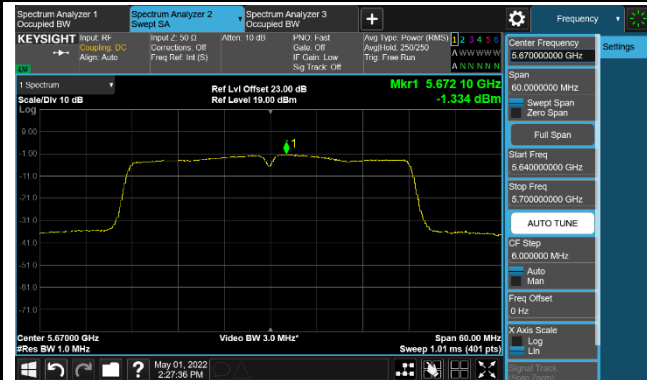

Channel 38 (5190MHz)

Channel 46 (5230MHz)

Channel 54 (5270MHz)

Channel 62 (5310MHz)

Channel 102 (5510MHz)

Channel 110 (5550MHz)

802.11ac-VHT40 Power Spectral Density - MIMO Mode Ant 1

Channel 134 (5670MHz)

Channel 142(5710MHz)

Channel 151 (5755MHz)

Channel 159(5795MHz)

802.11ac-VHT80 Power Spectral Density - MIMO Mode Ant 1

Channel 42 (5210MHz)

Channel 58 (5290MHz)

Channel 106 (5530MHz)

Channel 122 (5610MHz)