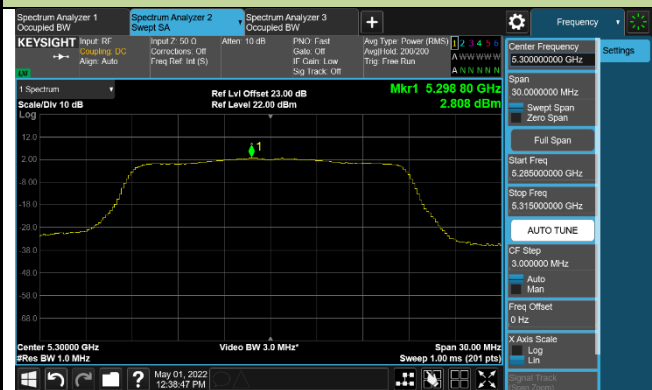

802.11ac-VHT20 Power Spectral Density - MIMO Mode Ant 1

Channel 36 (5180MHz)

Channel 44 (5220MHz)

Channel 48 (5240MHz)

Channel 52 (5260MHz)

Channel 60 (5300MHz)

Channel 64 (5320MHz)

802.11ac-VHT20 Power Spectral Density - MIMO Mode Ant 1

Channel 100 (5500MHz)

Channel 116 (5580MHz)

Channel 140 (5700MHz)

Channel 144(5720MHz)

Channel 149 (5745MHz)

Channel 157(5785MHz)

Channel 165 (5825MHz)

802.11ac-VHT40 Power Spectral Density - MIMO Mode Ant 1