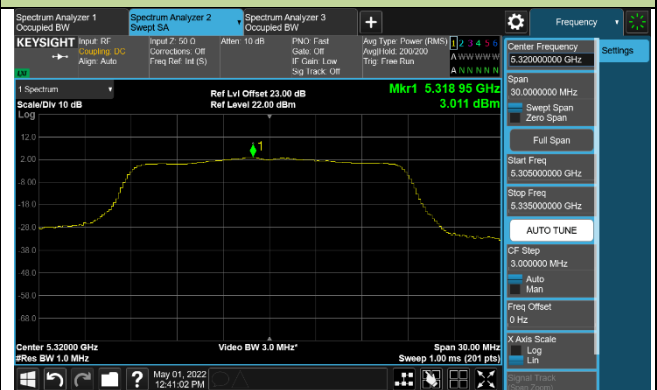

802.11ac-VHT20 Power Spectral Density - MIMO Mode Ant 1

Channel 36 (5180MHz)

Channel 44 (5220MHz)

Channel 48 (5240MHz)

Channel 52 (5260MHz)

Channel 60 (5300MHz)

Channel 64 (5320MHz)

802.11ac-VHT20 Power Spectral Density - MIMO Mode Ant 1

Channel 100 (5500MHz)

Channel 116 (5580MHz)

Channel 140 (5700MHz)

Channel 144(5720MHz)

Channel 149 (5745MHz)

Channel 157(5785MHz)

Channel 165 (5825MHz)

802.11ac-VHT40 Power Spectral Density - MIMO Mode Ant 1