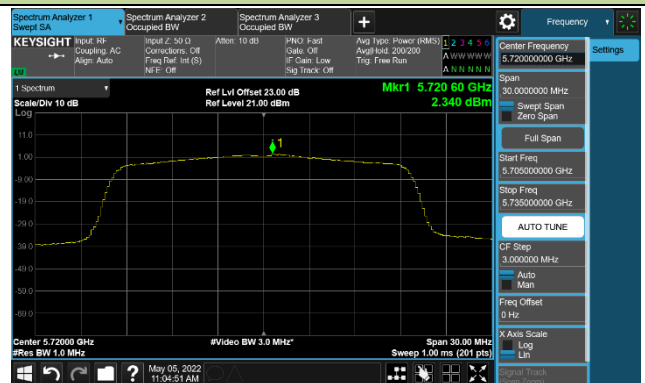

Channel 64 (5320MHz)

802.11ax-HE20 Power Spectral Density - MIMO Mode Ant 1

Channel 100 (5500MHz)

Channel 116 (5580MHz)

Channel 140 (5700MHz)

Channel 144(5720MHz)

Channel 149 (5745MHz)

Channel 157(5785MHz)