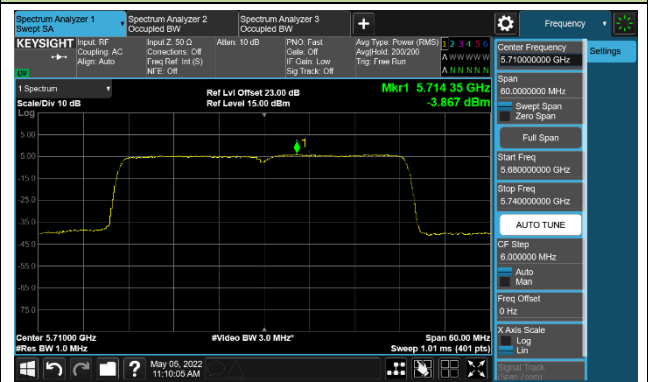

Channel 165 (5825MHz)

802.11ax-HE40 Power Spectral Density - MIMO Mode Ant 1

Channel 38 (5190MHz)

Channel 46 (5230MHz)

Channel 54 (5270MHz)

Channel 62 (5310MHz)

Channel 102 (5510MHz)

Channel 110 (5550MHz)

802.11ax-HE40 Power Spectral Density - MIMO Mode Ant 1

Channel 134 (5670MHz)

Channel 142(5710MHz)

Channel 151 (5755MHz)

Channel 159(5795MHz)

802.11ax-HE80 Power Spectral Density - MIMO Mode Ant 1

Channel 42 (5210MHz)