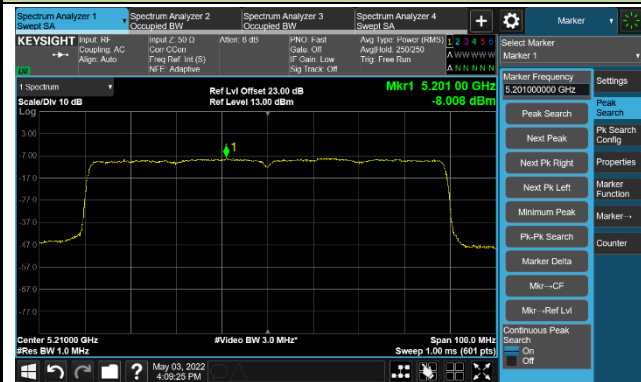

802.11ax-HE40 Power Spectral Density - MIMO Mode Ant 1

Channel 134 (5670MHz)

Channel 142(5710MHz)

Channel 151 (5755MHz)

Channel 159(5795MHz)

802.11ax-HE80 Power Spectral Density - MIMO Mode Ant 1

Channel 42 (5210MHz)

Channel 58 (5290MHz)

Channel 106 (5530MHz)

Channel 122 (5610MHz)

Channel 138 (5690MHz)

Channel 155 (5775MHz)

802.11a Power Spectral Density - MIMO Mode Ant 2