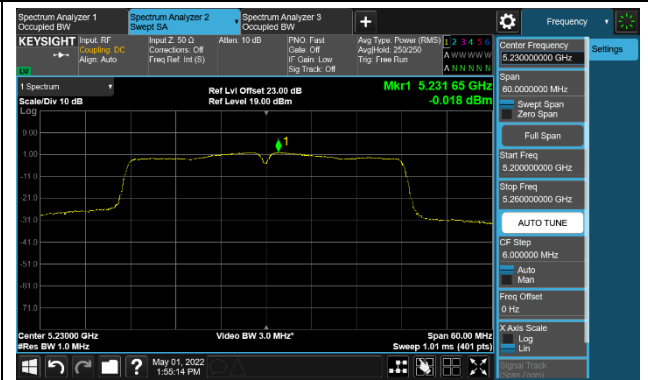

Channel 100 (5500MHz)

Channel 116 (5580MHz)

Channel 140 (5700MHz)

Channel 144(5720MHz)

Channel 149 (5745MHz)

Channel 157(5785MHz)

Channel 165 (5825MHz)

802.11ac-VHT40 Power Spectral Density - MIMO Mode Ant 1

Channel 38 (5190MHz)

Channel 46 (5230MHz)

Channel 54 (5270MHz)

Channel 62 (5310MHz)

Channel 102 (5510MHz)

Channel 110 (5550MHz)

802.11ac-VHT40 Power Spectral Density - MIMO Mode Ant 1

Channel 134 (5670MHz)