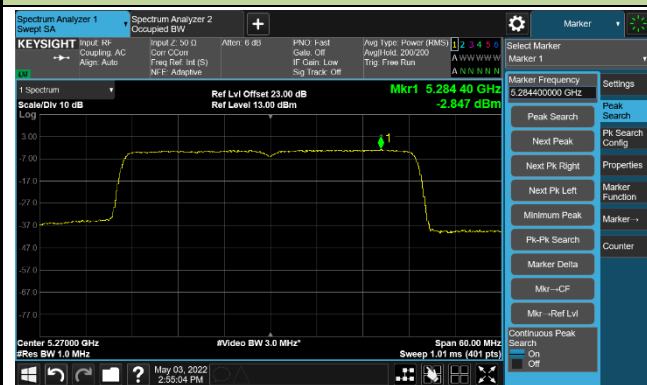

Channel 165 (5825MHz)

802.11ax-HE40 Power Spectral Density - MIMO Mode Ant 1

Channel 38 (5190MHz)

Channel 46 (5230MHz)

Channel 54 (5270MHz)

Channel 62 (5310MHz)

Channel 102 (5510MHz)

Channel 110 (5550MHz)

802.11ax-HE40 Power Spectral Density - MIMO Mode Ant 1

Channel 134 (5670MHz)

Channel 142(5710MHz)

Channel 151 (5755MHz)

Channel 159(5795MHz)

802.11ax-HE80 Power Spectral Density - MIMO Mode Ant 1

Channel 42 (5210MHz)