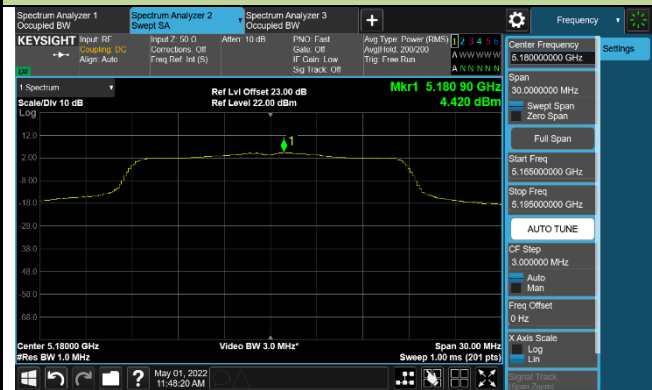

802.11ac-VHT20 Power Spectral Density - MIMO Mode Ant 1

Channel 36 (5180MHz)

Channel 44 (5220MHz)

Channel 48 (5240MHz)

Channel 52 (5260MHz)

Channel 60 (5300MHz)

Channel 64 (5320MHz)

802.11ac-VHT20 Power Spectral Density - MIMO Mode Ant 1

Channel 100 (5500MHz)

Channel 116 (5580MHz)

Channel 140 (5700MHz)

Channel 144(5720MHz)

Channel 149 (5745MHz)

Channel 157(5785MHz)

Channel 165 (5825MHz)

802.11ac-VHT40 Power Spectral Density - MIMO Mode Ant 1