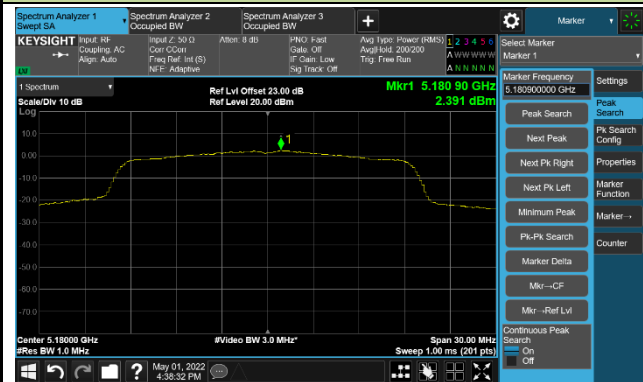

Channel 138 (5690MHz)

Channel 155 (5775MHz)

802.11ax-HE20 Power Spectral Density - MIMO Mode Ant 1

Channel 36 (5180MHz)

Channel 44 (5220MHz)

Channel 48 (5240MHz)

Channel 52 (5260MHz)

Channel 60 (5300MHz)

Channel 64 (5320MHz)

802.11ax-HE20 Power Spectral Density - MIMO Mode Ant 1

Channel 100 (5500MHz)

Channel 116 (5580MHz)

Channel 140 (5700MHz)

Channel 144(5720MHz)

Channel 149 (5745MHz)

Channel 157(5785MHz)