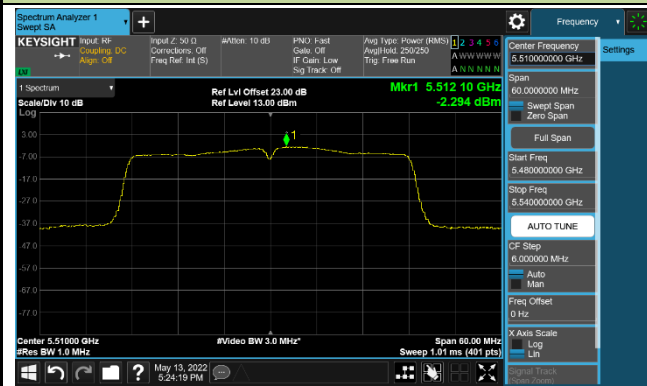

Channel 38 (5190MHz)

Channel 46 (5230MHz)

Channel 54 (5270MHz)

Channel 62 (5310MHz)

Channel 102 (5510MHz)

Channel 110 (5550MHz)

802.11ac-VHT40 Power Spectral Density - MIMO Mode Ant 1

Channel 134 (5670MHz)

Channel 142(5710MHz)

Channel 151 (5755MHz)

Channel 159(5795MHz)

802.11ac-VHT80 Power Spectral Density - MIMO Mode Ant 1

Channel 42 (5210MHz)

Channel 58 (5290MHz)

Channel 106 (5530MHz)

Channel 122 (5610MHz)