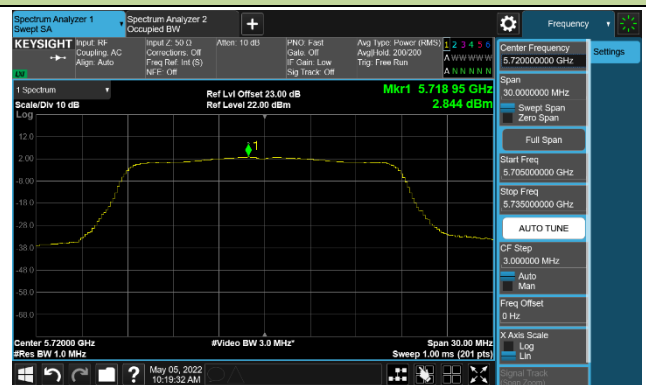

Channel 100 (5500MHz)

Channel 116 (5580MHz)

Channel 140 (5700MHz)

Channel 144(5720MHz)

Channel 149 (5745MHz)

Channel 157(5785MHz)

Channel 165 (5825MHz)

802.11ac-VHT40 Power Spectral Density - MIMO Mode Ant 1

Channel 38 (5190MHz)

Channel 46 (5230MHz)

Channel 54 (5270MHz)

Channel 62 (5310MHz)

Channel 102 (5510MHz)

Channel 110 (5550MHz)

802.11ac-VHT40 Power Spectral Density - MIMO Mode Ant 1

Channel 134 (5670MHz)