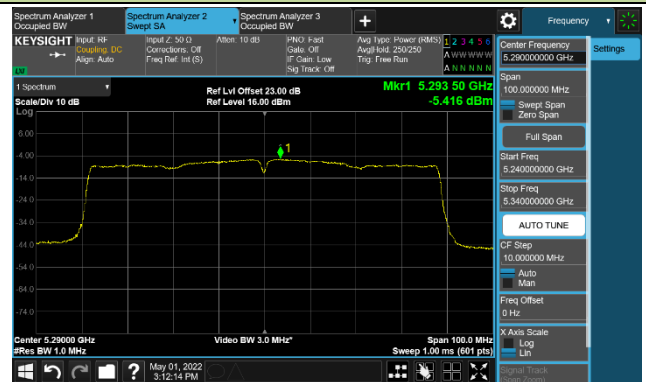

Channel 142(5710MHz)

Channel 151 (5755MHz)

Channel 159(5795MHz)

802.11ac-VHT80 Power Spectral Density - MIMO Mode Ant 1

Channel 42 (5210MHz)

Channel 58 (5290MHz)

Channel 106 (5530MHz)

Channel 122 (5610MHz)

Channel 138 (5690MHz)

Channel 155 (5775MHz)

802.11ax-HE20 Power Spectral Density - MIMO Mode Ant 1

Channel 36 (5180MHz)

Channel 44 (5220MHz)

Channel 48 (5240MHz)

Channel 52 (5260MHz)

Channel 60 (5300MHz)