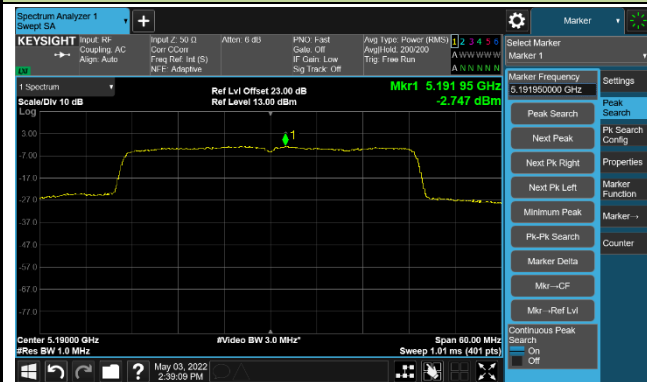

Channel 64 (5320MHz)

802.11ax-HE20 Power Spectral Density - MIMO Mode Ant 1

Channel 100 (5500MHz)

Channel 116 (5580MHz)

Channel 140 (5700MHz)

Channel 144(5720MHz)

Channel 149 (5745MHz)

Channel 157(5785MHz)

Channel 165 (5825MHz)

802.11ax-HE40 Power Spectral Density - MIMO Mode Ant 1

Channel 38 (5190MHz)

Channel 46 (5230MHz)

Channel 54 (5270MHz)

Channel 62 (5310MHz)

Channel 102 (5510MHz)

Channel 110 (5550MHz)