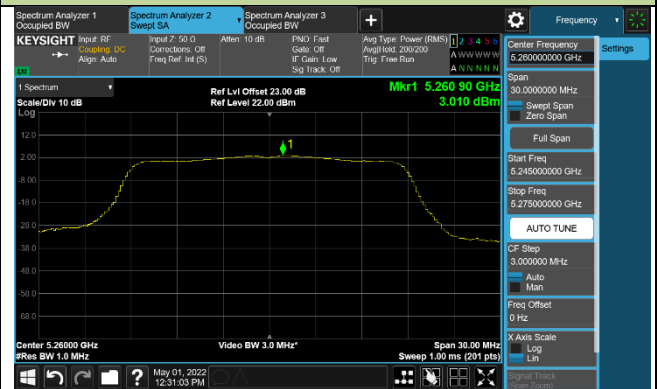

802.11ac-VHT20 Power Spectral Density - MIMO Mode Ant 1

Channel 36 (5180MHz)

Channel 44 (5220MHz)

Channel 48 (5240MHz)

Channel 52 (5260MHz)

Channel 60 (5300MHz)

Channel 64 (5320MHz)

802.11ac-VHT20 Power Spectral Density - MIMO Mode Ant 1

Channel 100 (5500MHz)

Channel 116 (5580MHz)

Channel 140 (5700MHz)

Channel 144(5720MHz)

Channel 149 (5745MHz)

Channel 157(5785MHz)

Channel 165 (5825MHz)

802.11ac-VHT40 Power Spectral Density - MIMO Mode Ant 1