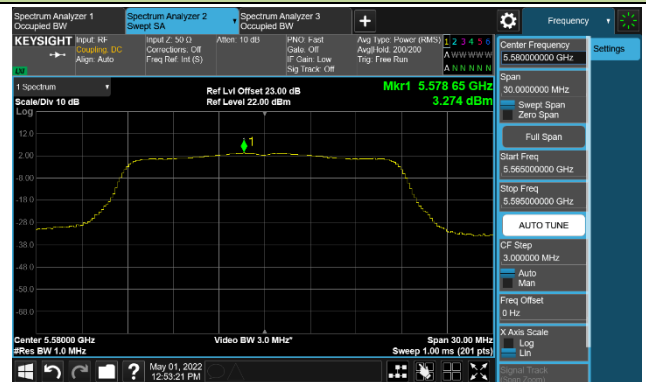

802.11ac-VHT20 Power Spectral Density - MIMO Mode Ant 1

Channel 36 (5180MHz)

Channel 44 (5220MHz)

Channel 48 (5240MHz)

Channel 52 (5260MHz)

Channel 60 (5300MHz)

Channel 64 (5320MHz)

802.11ac-VHT20 Power Spectral Density - MIMO Mode Ant 1

Channel 100 (5500MHz)

Channel 116 (5580MHz)

Channel 140 (5700MHz)

Channel 144(5720MHz)

Channel 149 (5745MHz)

Channel 157(5785MHz)

Channel 165 (5825MHz)

802.11ac-VHT40 Power Spectral Density - MIMO Mode Ant 1