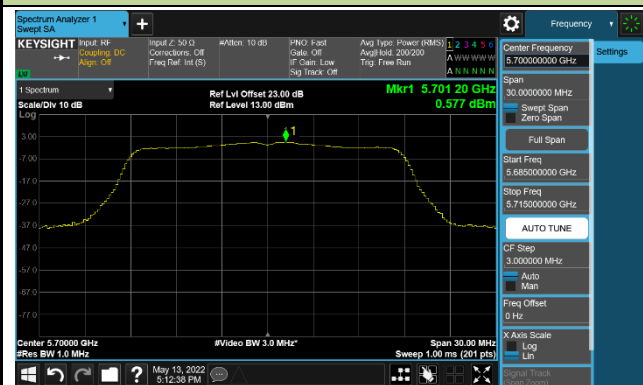

802.11ac-VHT20 Power Spectral Density - MIMO Mode Ant 1

Channel 36 (5180MHz)

Channel 44 (5220MHz)

Channel 48 (5240MHz)

Channel 52 (5260MHz)

Channel 60 (5300MHz)

Channel 64 (5320MHz)

802.11ac-VHT20 Power Spectral Density - MIMO Mode Ant 1

Channel 100 (5500MHz)

Channel 116 (5580MHz)

Channel 140 (5700MHz)

Channel 144(5720MHz)

Channel 149 (5745MHz)

Channel 157(5785MHz)

Channel 165 (5825MHz)

802.11ac-VHT40 Power Spectral Density - MIMO Mode Ant 1