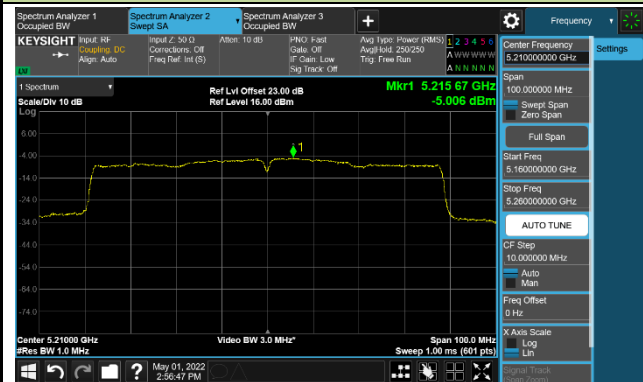

Channel 142(5710MHz)

Channel 151 (5755MHz)

Channel 159(5795MHz)

802.11ac-VHT80 Power Spectral Density - MIMO Mode Ant 1

Channel 42 (5210MHz)

Channel 58 (5290MHz)

Channel 106 (5530MHz)

Channel 122 (5610MHz)

Channel 138 (5690MHz)

Channel 155 (5775MHz)

802.11ax-HE20 Power Spectral Density - MIMO Mode Ant 1

Channel 36 (5180MHz)

Channel 44 (5220MHz)

Channel 48 (5240MHz)

Channel 52 (5260MHz)

Channel 60 (5300MHz)