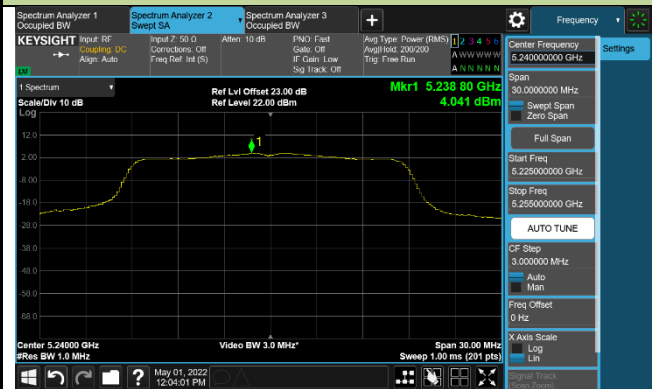

802.11ac-VHT20 Power Spectral Density - MIMO Mode Ant 1

Channel 36 (5180MHz)

Channel 44 (5220MHz)

Channel 48 (5240MHz)

Channel 52 (5260MHz)

Channel 60 (5300MHz)

Channel 64 (5320MHz)

802.11ac-VHT20 Power Spectral Density - MIMO Mode Ant 1

Channel 100 (5500MHz)

Channel 116 (5580MHz)

Channel 140 (5700MHz)

Channel 144(5720MHz)

Channel 149 (5745MHz)

Channel 157(5785MHz)

Channel 165 (5825MHz)

802.11ac-VHT40 Power Spectral Density - MIMO Mode Ant 1