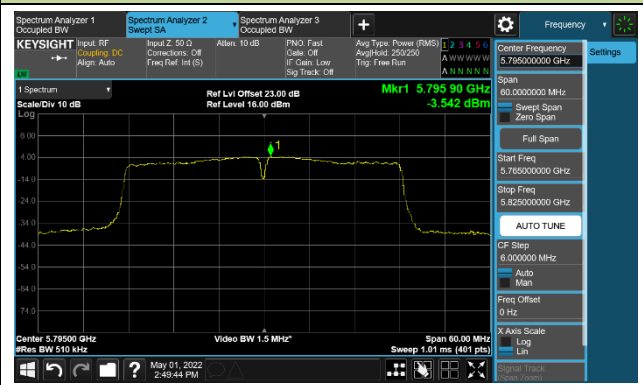

Channel 159(5795MHz)