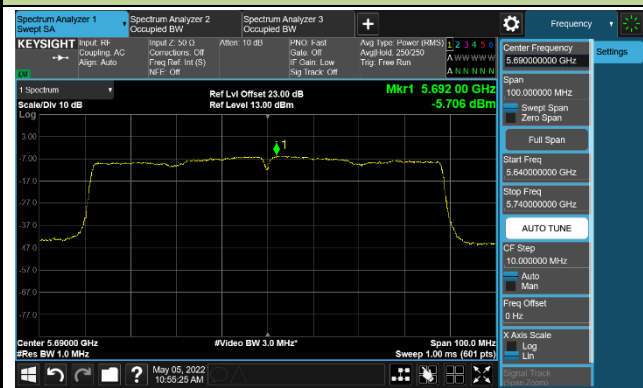

Channel 142(5710MHz)

Channel 151 (5755MHz)

Channel 159(5795MHz)

802.11ac-VHT80 Power Spectral Density - MIMO Mode Ant 1

Channel 42 (5210MHz)

Channel 58 (5290MHz)

Channel 106 (5530MHz)

Channel 122 (5610MHz)

Channel 138 (5690MHz)

Channel 155 (5775MHz)

802.11ax-HE20 Power Spectral Density - MIMO Mode Ant 1

Channel 36 (5180MHz)

Channel 44 (5220MHz)

Channel 48 (5240MHz)

Channel 52 (5260MHz)

Channel 60 (5300MHz)