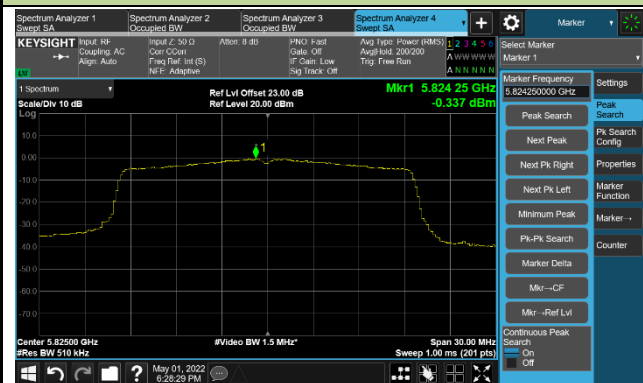

Channel 64 (5320MHz)

802.11ax-HE20 Power Spectral Density - MIMO Mode Ant 1

Channel 100 (5500MHz)

Channel 116 (5580MHz)

Channel 140 (5700MHz)

Channel 144(5720MHz)

Channel 149 (5745MHz)

Channel 157(5785MHz)

Channel 165 (5825MHz)

802.11ax-HE40 Power Spectral Density - MIMO Mode Ant 1

Channel 38 (5190MHz)

Channel 46 (5230MHz)

Channel 54 (5270MHz)

Channel 62 (5310MHz)

Channel 102 (5510MHz)

Channel 110 (5550MHz)