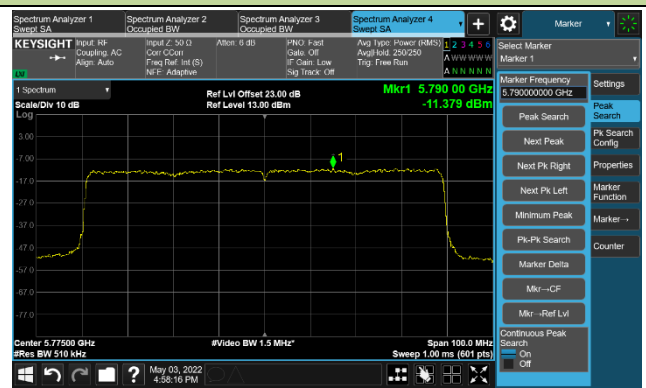

802.11ax-HE40 Power Spectral Density - MIMO Mode Ant 1

Channel 134 (5670MHz)

Channel 142(5710MHz)

Channel 151 (5755MHz)

Channel 159(5795MHz)

802.11ax-HE80 Power Spectral Density - MIMO Mode Ant 1

Channel 42 (5210MHz)

Channel 58 (5290MHz)

Channel 106 (5530MHz)

Channel 122 (5610MHz)

Channel 138 (5690MHz)

Channel 155 (5775MHz)

802.11a Power Spectral Density - MIMO Mode Ant 2