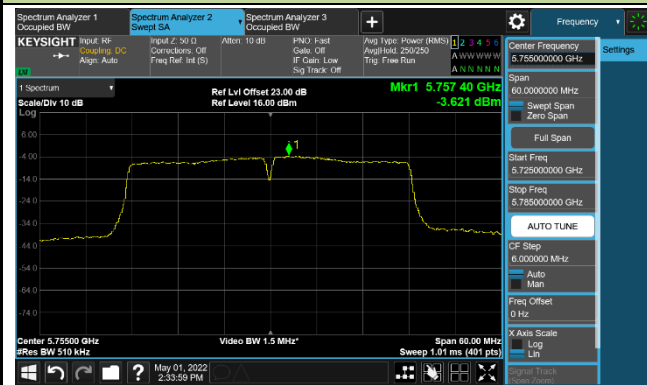

Channel 38 (5190MHz)

Channel 46 (5230MHz)

Channel 54 (5270MHz)

Channel 62 (5310MHz)

Channel 102 (5510MHz)

Channel 110 (5550MHz)

802.11ac-VHT40 Power Spectral Density - MIMO Mode Ant 1

Channel 134 (5670MHz)

Channel 142(5710MHz)

Channel 151 (5755MHz)

Channel 159(5795MHz)

802.11ac-VHT80 Power Spectral Density - MIMO Mode Ant 1

Channel 42 (5210MHz)

Channel 58 (5290MHz)

Channel 106 (5530MHz)

Channel 122 (5610MHz)