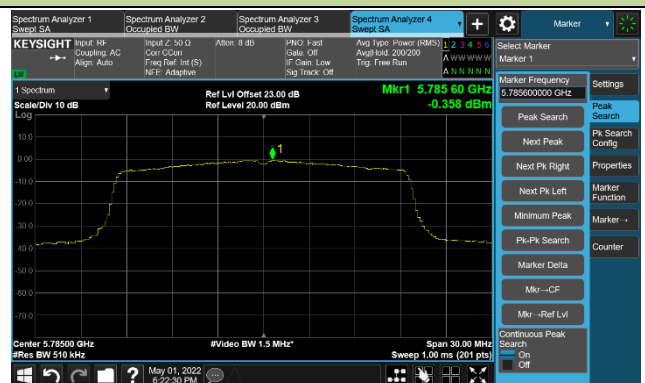

Channel 64 (5320MHz)

802.11ax-HE20 Power Spectral Density - MIMO Mode Ant 1

Channel 100 (5500MHz)

Channel 116 (5580MHz)

Channel 140 (5700MHz)

Channel 144(5720MHz)

Channel 149 (5745MHz)

Channel 157(5785MHz)

Channel 165 (5825MHz)

802.11ax-HE40 Power Spectral Density - MIMO Mode Ant 1

Channel 38 (5190MHz)

Channel 46 (5230MHz)

Channel 54 (5270MHz)

Channel 62 (5310MHz)

Channel 102 (5510MHz)

Channel 110 (5550MHz)