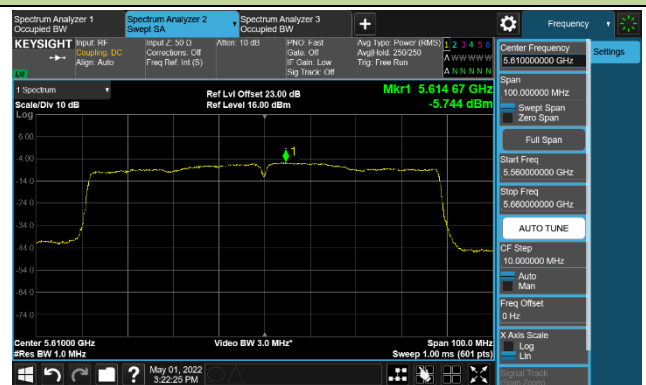

Channel 142(5710MHz)

Channel 151 (5755MHz)

Channel 159(5795MHz)

802.11ac-VHT80 Power Spectral Density - MIMO Mode Ant 1

Channel 42 (5210MHz)

Channel 58 (5290MHz)

Channel 106 (5530MHz)

Channel 122 (5610MHz)

Channel 138 (5690MHz)

Channel 155 (5775MHz)

802.11ax-HE20 Power Spectral Density - MIMO Mode Ant 1

Channel 36 (5180MHz)

Channel 44 (5220MHz)

Channel 48 (5240MHz)

Channel 52 (5260MHz)

Channel 60 (5300MHz)