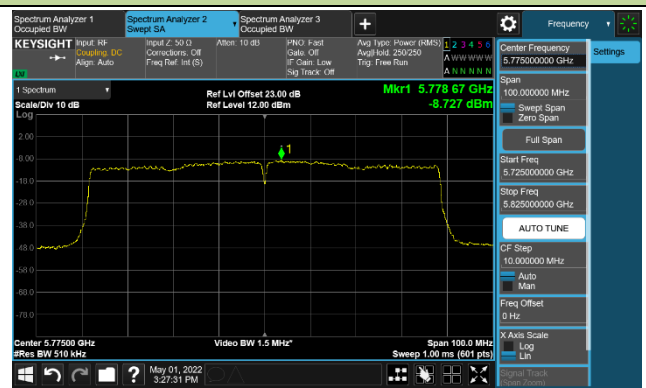

Channel 142(5710MHz)

Channel 151 (5755MHz)

Channel 159(5795MHz)

802.11ac-VHT80 Power Spectral Density - MIMO Mode Ant 1

Channel 42 (5210MHz)

Channel 58 (5290MHz)

Channel 106 (5530MHz)

Channel 122 (5610MHz)

Channel 138 (5690MHz)

Channel 155 (5775MHz)

802.11ax-HE20 Power Spectral Density - MIMO Mode Ant 1

Channel 36 (5180MHz)

Channel 44 (5220MHz)

Channel 48 (5240MHz)

Channel 52 (5260MHz)

Channel 60 (5300MHz)