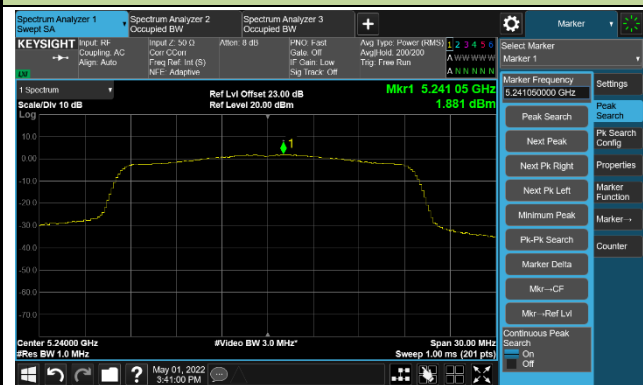

Channel 138 (5690MHz)

Channel 155 (5775MHz)

802.11ax-HE20 Power Spectral Density - MIMO Mode Ant 1

Channel 36 (5180MHz)

Channel 44 (5220MHz)

Channel 48 (5240MHz)

Channel 52 (5260MHz)

Channel 60 (5300MHz)

Channel 64 (5320MHz)

802.11ax-HE20 Power Spectral Density - MIMO Mode Ant 1

Channel 100 (5500MHz)

Channel 116 (5580MHz)

Channel 140 (5700MHz)

Channel 144(5720MHz)

Channel 149 (5745MHz)

Channel 157(5785MHz)