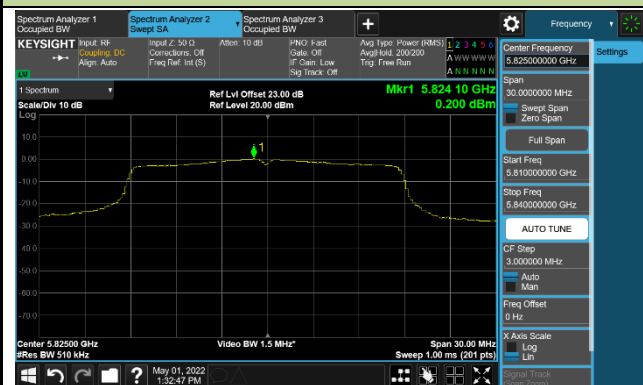

Channel 100 (5500MHz)

Channel 116 (5580MHz)

Channel 140 (5700MHz)

Channel 144(5720MHz)

Channel 149 (5745MHz)

Channel 157(5785MHz)

Channel 165 (5825MHz)

802.11ac-VHT40 Power Spectral Density - MIMO Mode Ant 1