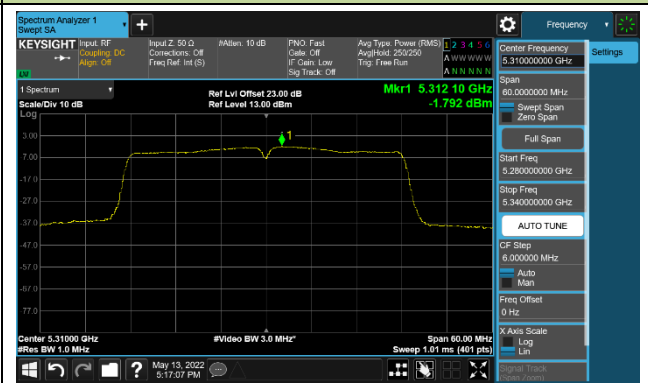

Channel 38 (5190MHz)

Channel 46 (5230MHz)

Channel 54 (5270MHz)

Channel 62 (5310MHz)

Channel 102 (5510MHz)

Channel 110 (5550MHz)

802.11ac-VHT40 Power Spectral Density - MIMO Mode Ant 1

Channel 134 (5670MHz)

Channel 142(5710MHz)

Channel 151 (5755MHz)

Channel 159(5795MHz)

802.11ac-VHT80 Power Spectral Density - MIMO Mode Ant 1

Channel 42 (5210MHz)

Channel 58 (5290MHz)

Channel 106 (5530MHz)

Channel 122 (5610MHz)