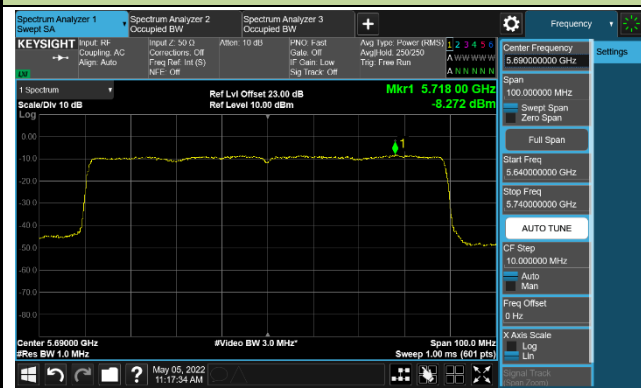

802.11ax-HE40 Power Spectral Density - MIMO Mode Ant 1

Channel 134 (5670MHz)

Channel 142(5710MHz)

Channel 151 (5755MHz)

Channel 159(5795MHz)

802.11ax-HE80 Power Spectral Density - MIMO Mode Ant 1

Channel 42 (5210MHz)

Channel 58 (5290MHz)

Channel 106 (5530MHz)

Channel 122 (5610MHz)

Channel 138 (5690MHz)

Channel 155 (5775MHz)

802.11a Power Spectral Density - MIMO Mode Ant 2