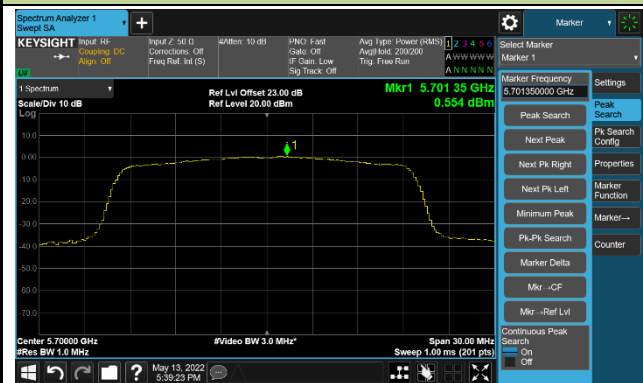

Channel 64 (5320MHz)

802.11ax-HE20 Power Spectral Density - MIMO Mode Ant 1

Channel 100 (5500MHz)

Channel 116 (5580MHz)

Channel 140 (5700MHz)

Channel 144(5720MHz)

Channel 149 (5745MHz)

Channel 157(5785MHz)

Channel 165 (5825MHz)

802.11ax-HE40 Power Spectral Density - MIMO Mode Ant 1

Channel 38 (5190MHz)

Channel 46 (5230MHz)

Channel 54 (5270MHz)

Channel 62 (5310MHz)

Channel 102 (5510MHz)

Channel 110 (5550MHz)