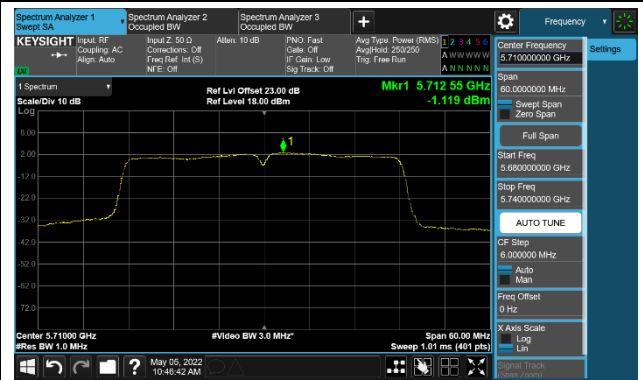

Channel 38 (5190MHz)

Channel 46 (5230MHz)

Channel 54 (5270MHz)

Channel 62 (5310MHz)

Channel 102 (5510MHz)

Channel 110 (5550MHz)

802.11ac-VHT40 Power Spectral Density - MIMO Mode Ant 1

Channel 134 (5670MHz)

Channel 142(5710MHz)

Channel 151 (5755MHz)

Channel 159(5795MHz)

802.11ac-VHT80 Power Spectral Density - MIMO Mode Ant 1

Channel 42 (5210MHz)

Channel 58 (5290MHz)

Channel 106 (5530MHz)

Channel 122 (5610MHz)