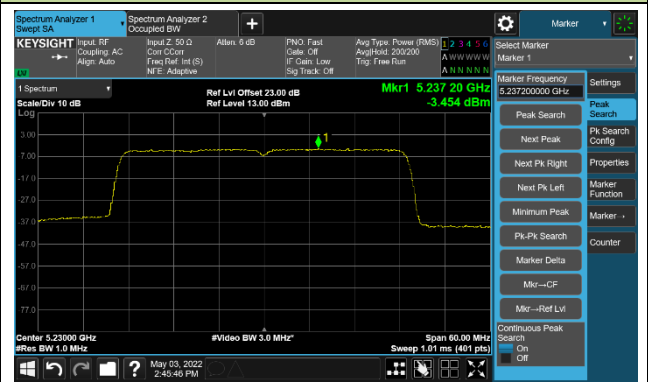

Channel 165 (5825MHz)

802.11ax-HE40 Power Spectral Density - MIMO Mode Ant 1

Channel 38 (5190MHz)

Channel 46 (5230MHz)

Channel 54 (5270MHz)

Channel 62 (5310MHz)

Channel 102 (5510MHz)

Channel 110 (5550MHz)

802.11ax-HE40 Power Spectral Density - MIMO Mode Ant 1

Channel 134 (5670MHz)

Channel 142(5710MHz)

Channel 151 (5755MHz)

Channel 159(5795MHz)

802.11ax-HE80 Power Spectral Density - MIMO Mode Ant 1

Channel 42 (5210MHz)