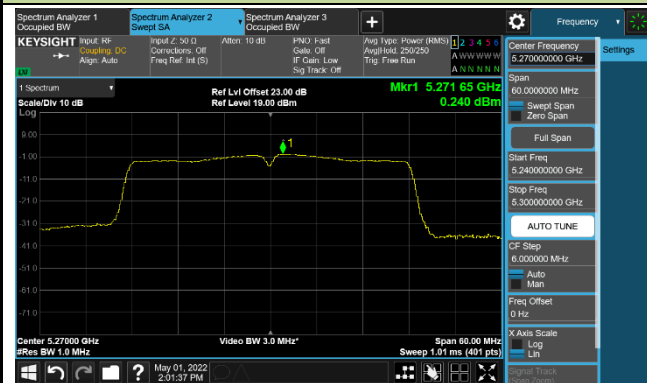

Channel 54 (5270MHz)