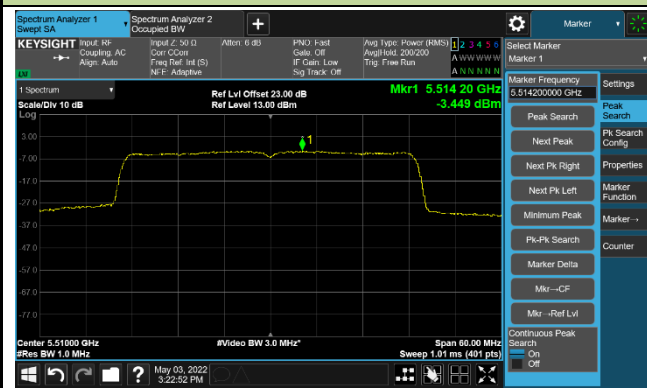

Channel 165 (5825MHz)

802.11ax-HE40 Power Spectral Density - MIMO Mode Ant 1

Channel 38 (5190MHz)

Channel 46 (5230MHz)

Channel 54 (5270MHz)

Channel 62 (5310MHz)

Channel 102 (5510MHz)

Channel 110 (5550MHz)

802.11ax-HE40 Power Spectral Density - MIMO Mode Ant 1

Channel 134 (5670MHz)

Channel 142(5710MHz)

Channel 151 (5755MHz)

Channel 159(5795MHz)

802.11ax-HE80 Power Spectral Density - MIMO Mode Ant 1

Channel 42 (5210MHz)