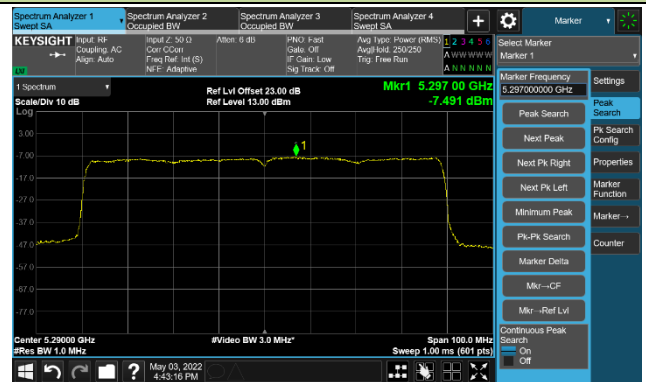

802.11ax-HE40 Power Spectral Density - MIMO Mode Ant 1

Channel 134 (5670MHz)

Channel 142(5710MHz)

Channel 151 (5755MHz)

Channel 159(5795MHz)

802.11ax-HE80 Power Spectral Density - MIMO Mode Ant 1

Channel 42 (5210MHz)

Channel 58 (5290MHz)

Channel 106 (5530MHz)

Channel 122 (5610MHz)

Channel 138 (5690MHz)

Channel 155 (5775MHz)

802.11a Power Spectral Density - MIMO Mode Ant 2