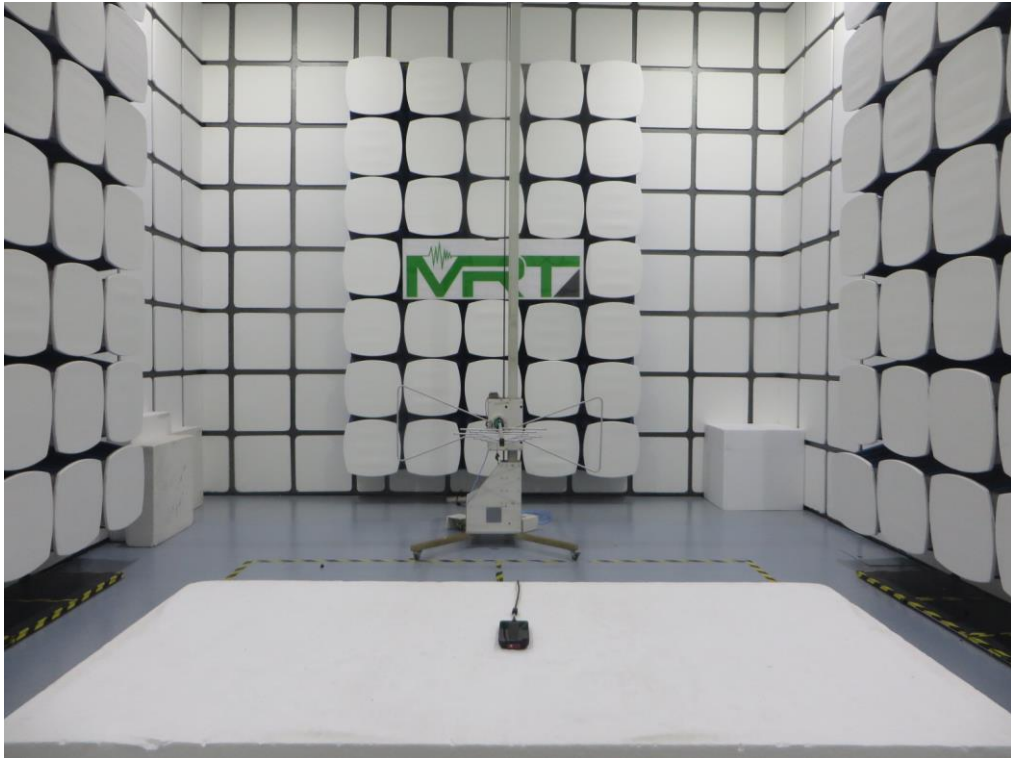

RF Test Setup Photo

Description: Front View of Conducted Emission Test Setup for Power Port

Description: Back View of Conducted Emission Test Setup for Power Port

Description: Radiated Spurious Emissions Test Setup (30MHz ~ 1GHz)

Description: Radiated Spurious Emissions Test Setup (above 1GHz)

Description: Conducted Test Setup