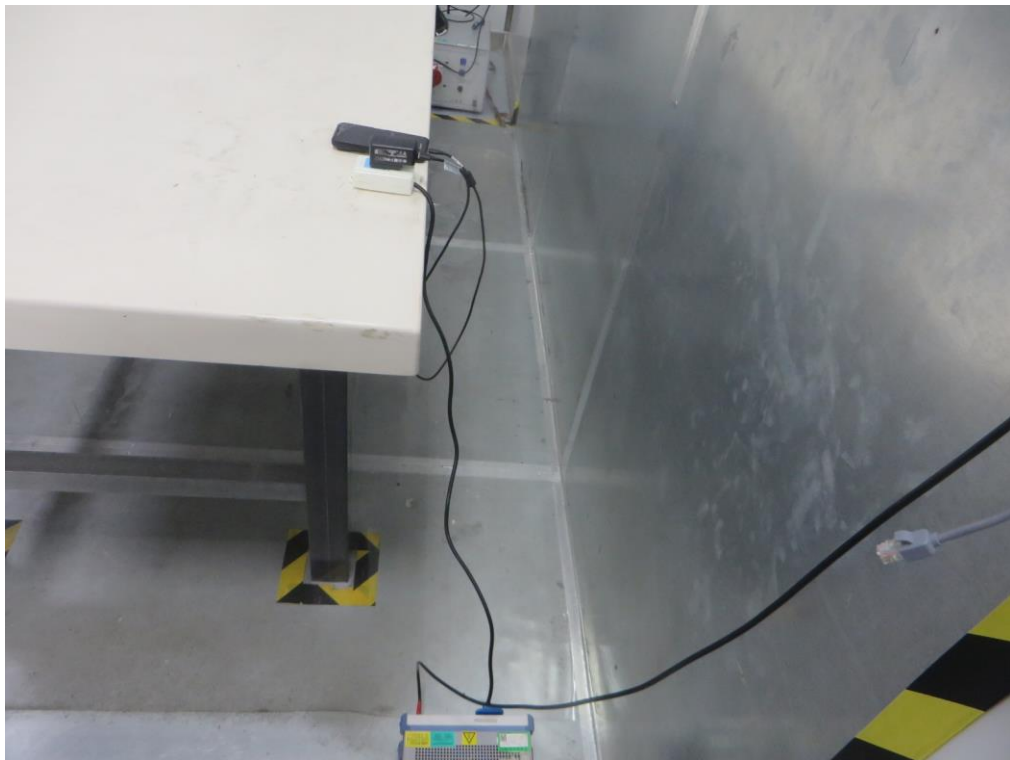

RF Test Setup Photo

Description: Front View of Conducted Emission Test Setup for Power Port

Description: Back View of Conducted Emission Test Setup for Power Port

Description: Radiated Spurious Emissions Test Setup (30MHz ~ 1GHz)

Description: Radiated Spurious Emissions Test Setup (above 1GHz)

Description: Conducted Test Setup