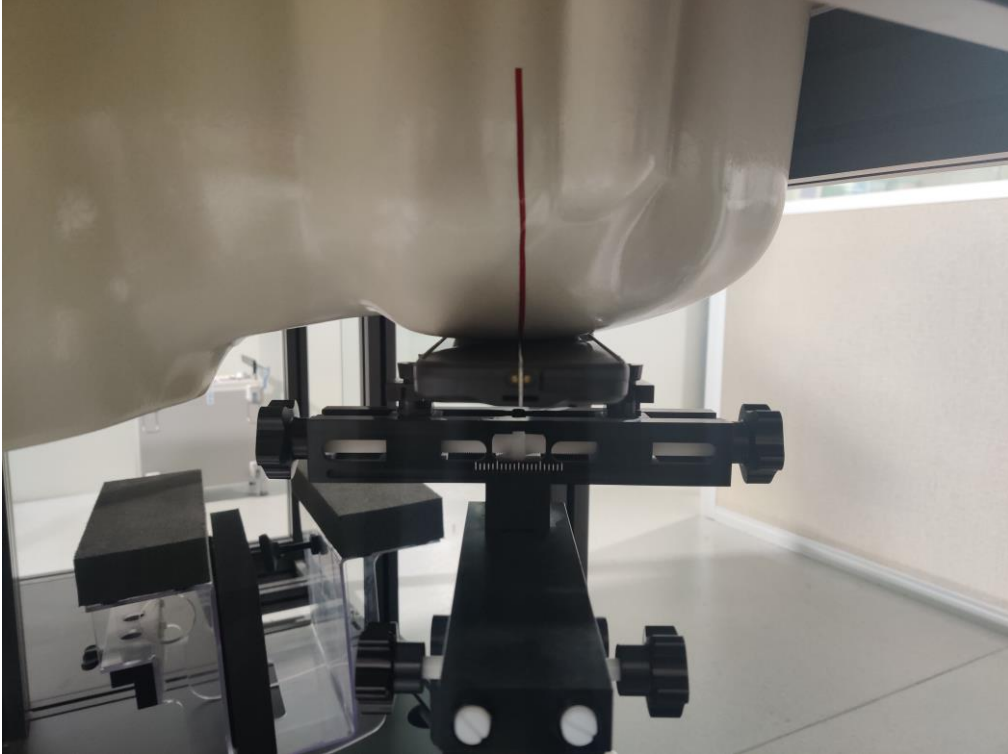

RF Test Setup Photograph

Description: Front View of Conducted Emission Test Setup

Description: Back View of Conducted Emission Test Setup

Description: Radiated Spurious Emissions Test Setup for below 30MHz

Description: Radiated Spurious Emissions Test Setup for above 30MHz

SAR Test Setup Photograph

Description: Head Left Cheek Position with 0mm gap

Description: Head Right Cheek Position with 0mm gap

Description: Body Back Position with 10mm gap