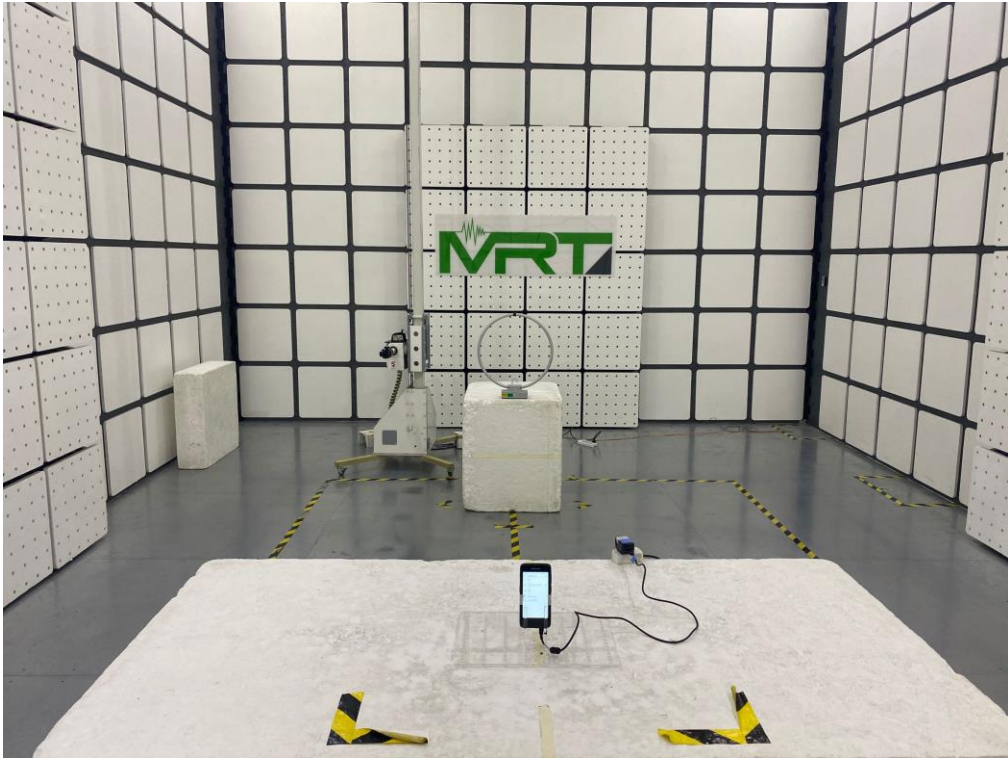

RF Test Setup Photograph

Description: Front View of Conducted Emission Test Setup

Description: Back View of Conducted Emission Test Setup

Description: Radiated Spurious Emissions Test Setup for below 30MHz

Description: Radiated Spurious Emissions Test Setup for above 30MHz

SAR Test Setup Photograph

Description: Head Left Cheek Position with 0mm gap

Description: Head Right Cheek Position with 0mm gap

Description: Body Back Position with 10mm gap