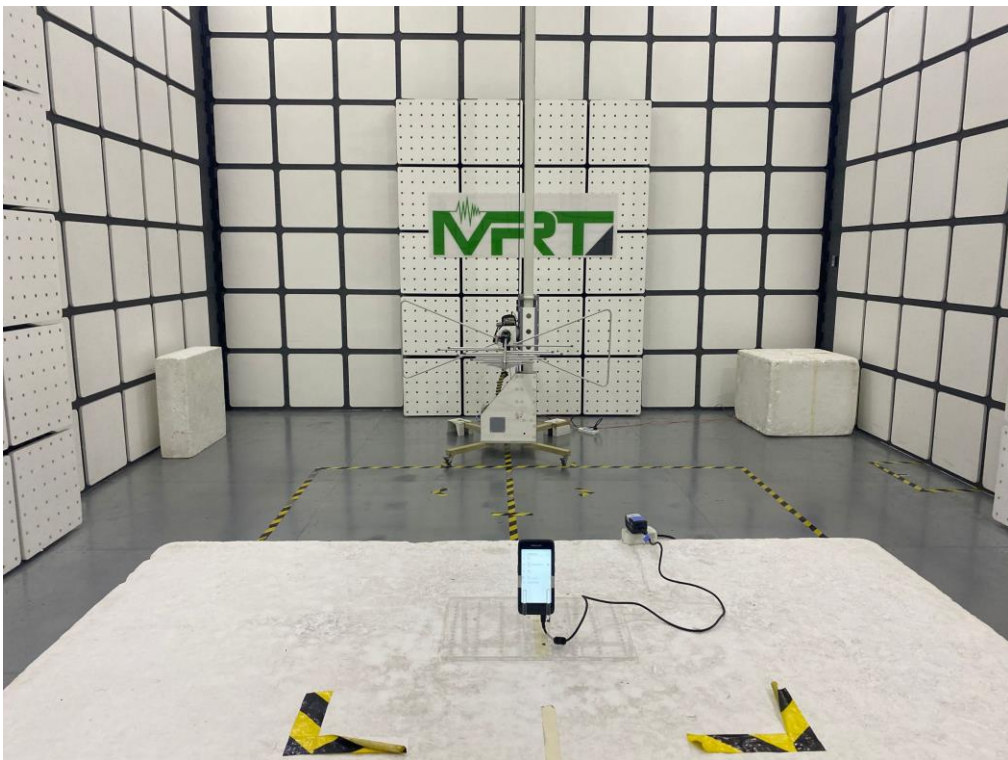

RF Test Setup Photograph

Description: Front View of Conducted Emission Test Setup

Description: Back View of Conducted Emission Test Setup

Description: Radiated Spurious Emissions Test Setup for below 30MHz

Description: Radiated Spurious Emissions Test Setup for above 30MHz

SAR Test Setup Photograph

Description: Head Left Cheek Position with 0mm gap

Description: Head Right Cheek Position with 0mm gap

Description: Body Back Position with 10mm gap