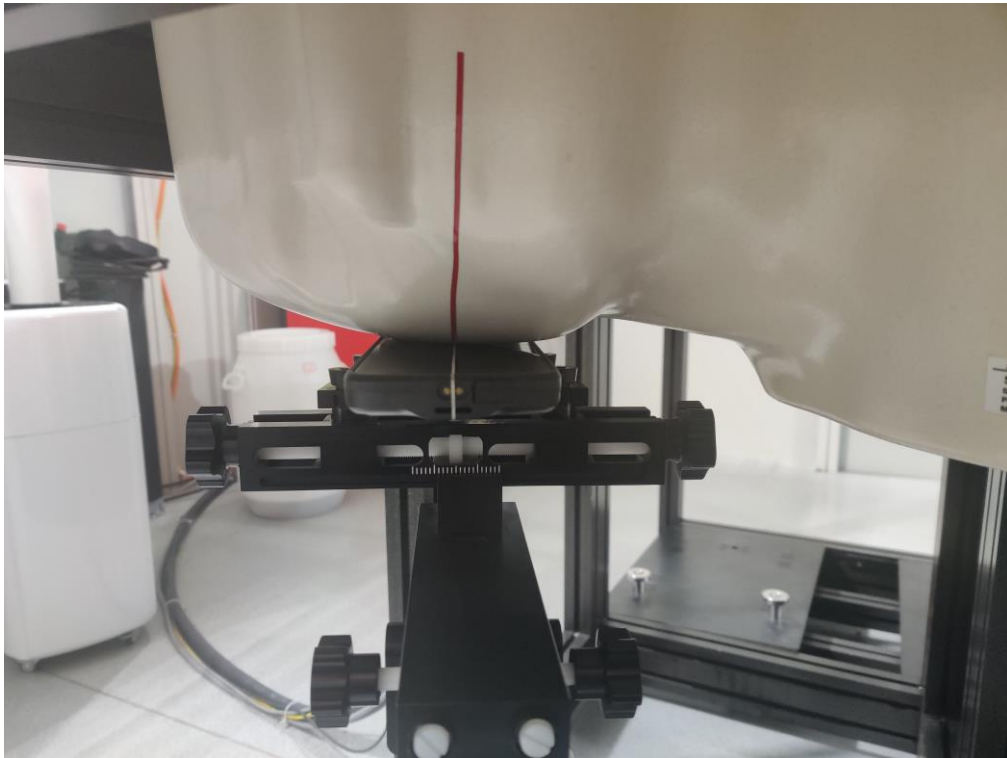

RF Test Setup Photograph

Description: Front View of Conducted Emission Test Setup

Description: Back View of Conducted Emission Test Setup

Description: Radiated Spurious Emissions Test Setup for below 30MHz

Description: Radiated Spurious Emissions Test Setup for above 30MHz

SAR Test Setup Photograph

Description: Head Left Cheek Position with 0mm gap

Description: Head Right Cheek Position with 0mm gap

Description: Body Back Position with 10mm gap