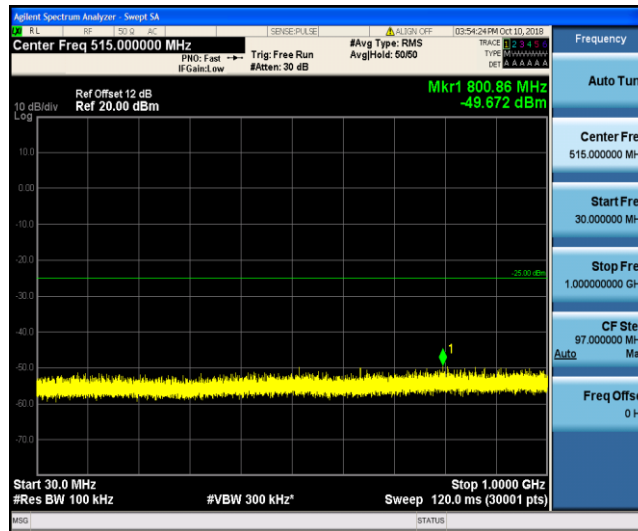

Band41_5MHz_16QAM_41215_1RB#0

Band41_10MHz_QPSK_40290_1RB#0