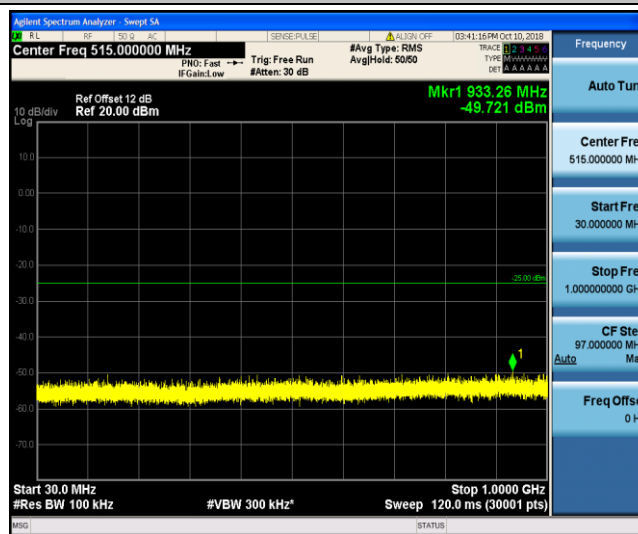

Band41\_5MHz\_QPSK\_40740\_1RB#0

Band41\_5MHz\_QPSK\_40740\_1RB#0

Band41\_5MHz\_QPSK\_41215\_1RB#0

Band41\_5MHz\_QPSK\_41215\_1RB#0

Band41\_5MHz\_16QAM\_40265\_1RB#0

Band41\_5MHz\_16QAM\_40265\_1RB#0

Band41\_5MHz\_16QAM\_40740\_1RB#0