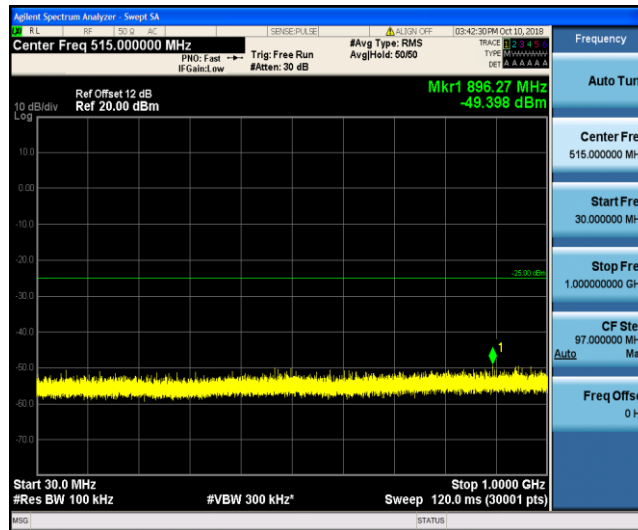

Band41_5MHz_16QAM_40740_1RB#0

Band41_5MHz_16QAM_41215_1RB#0