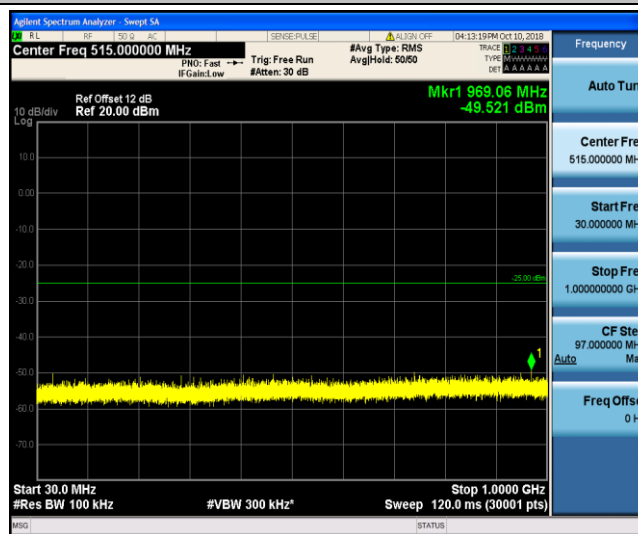

Band41_15MHz_16QAM_40315_1RB#0

Band41_15MHz_16QAM_40740_1RB#0