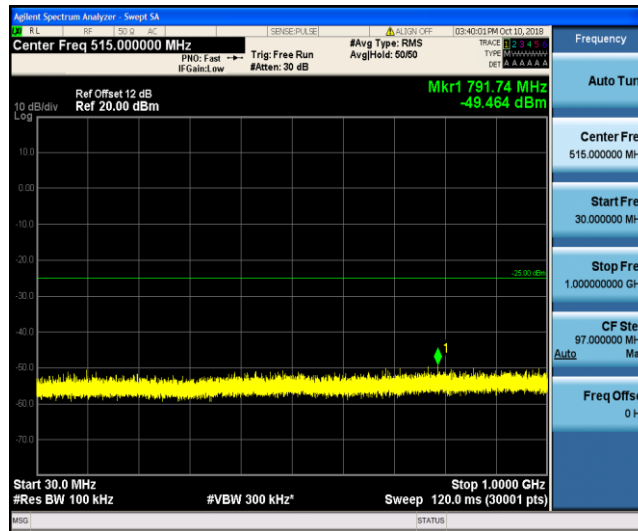

Band41\_5MHz\_QPSK\_40740\_1RB#0

Band41\_5MHz\_QPSK\_40740\_1RB#0

Band41\_5MHz\_QPSK\_41215\_1RB#0

Band41\_5MHz\_QPSK\_41215\_1RB#0

Band41\_5MHz\_16QAM\_40265\_1RB#0

Band41\_5MHz\_16QAM\_40265\_1RB#0

Band41\_5MHz\_16QAM\_40740\_1RB#0