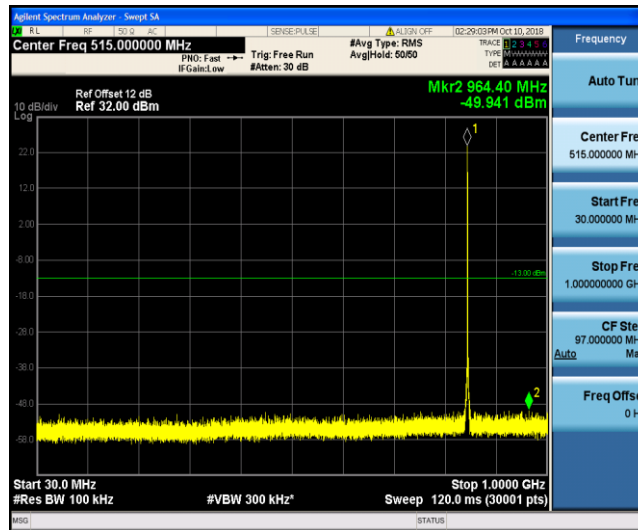

Band26\_1.4MHz\_QPSK\_20643\_1RB#0

Band26\_1.4MHz\_16QAM\_20407\_1RB#0

Band26\_1.4MHz\_16QAM\_20407\_1RB#0

Band26\_1.4MHz\_16QAM\_20525\_1RB#0

Band26\_1.4MHz\_16QAM\_20525\_1RB#0

Band26\_1.4MHz\_16QAM\_20643\_1RB#0