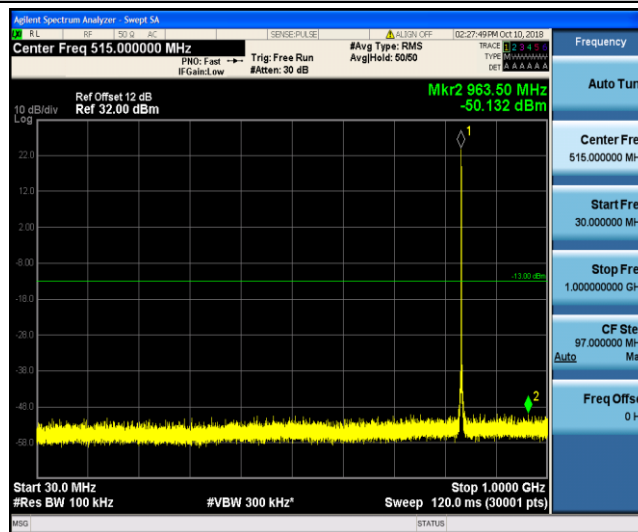

Band26_1.4MHz_16QAM_20407_1RB#0

Band26_1.4MHz_16QAM_20525_1RB#0