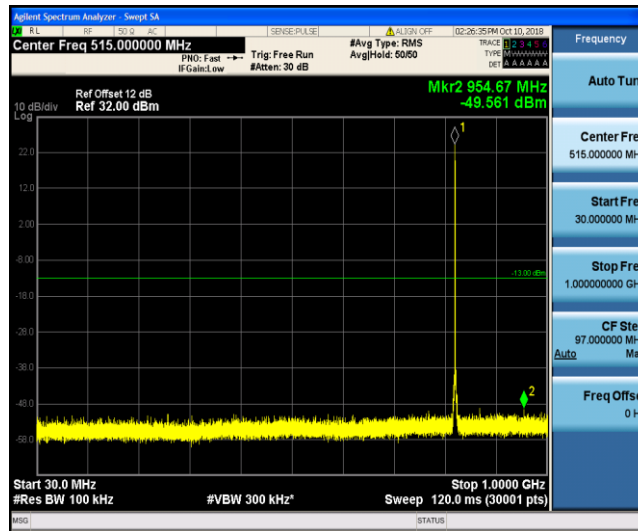

Band26_1.4MHz_QPSK_20643_1RB#0

Band26_1.4MHz_16QAM_20407_1RB#0