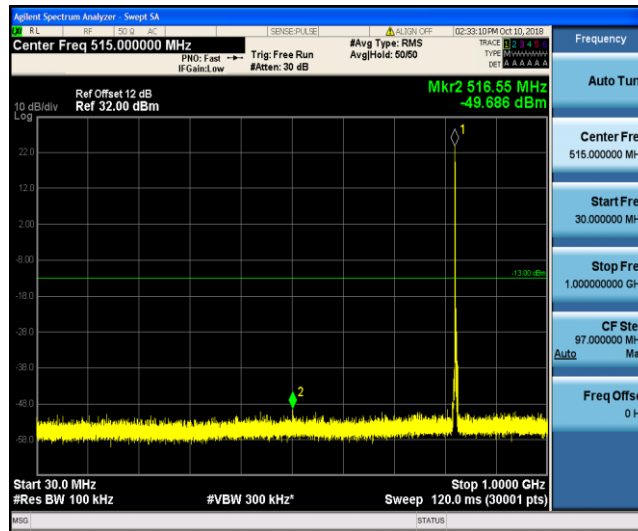

Band26_1.4MHz_16QAM_20643_1RB#0

Band26_3MHz_QPSK_20415_1RB#0