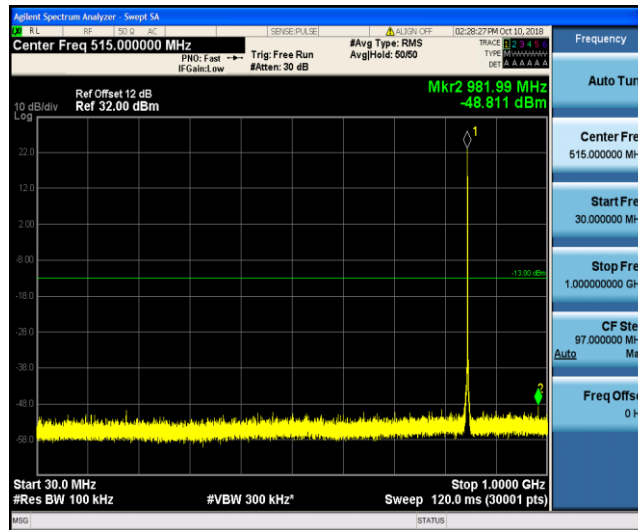

Band7\_20MHz\_16QAM\_21350\_1RB#0

Band26\_1.4MHz\_QPSK\_20407\_1RB#0

Band26\_1.4MHz\_QPSK\_20407\_1RB#0

Band26\_1.4MHz\_QPSK\_20525\_1RB#0

Band26\_1.4MHz\_QPSK\_20525\_1RB#0

Band26\_1.4MHz\_QPSK\_20643\_1RB#0