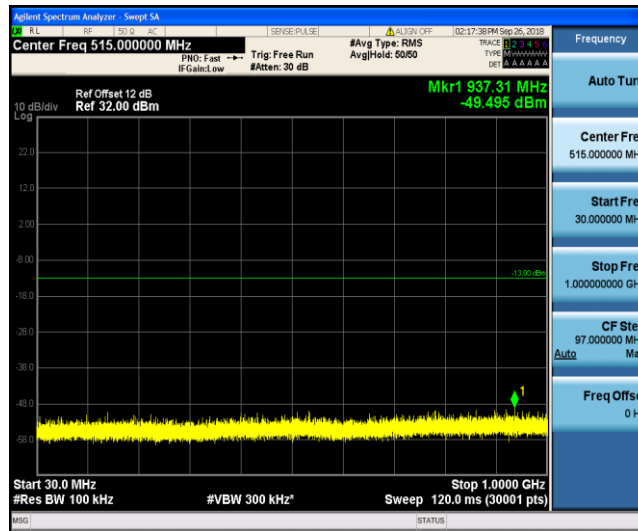

Band4_10MHz_16QAM_20350_1RB#0

Band4_15MHz_QPSK_20025_1RB#0