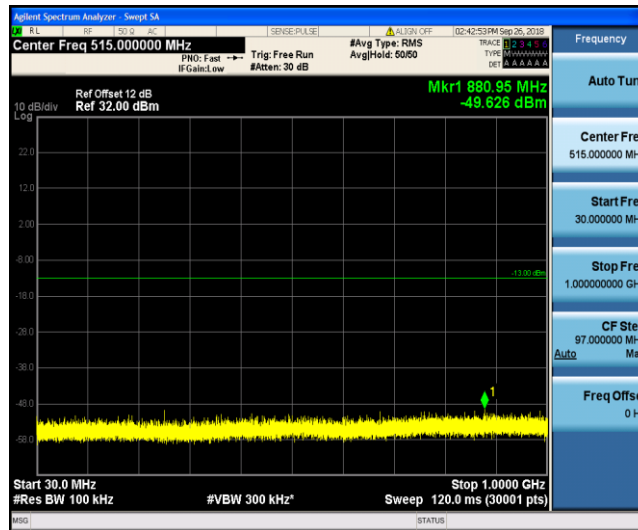

Band4_20MHz_16QAM_20175_1RB#0

Band4_20MHz_16QAM_20300_1RB#0