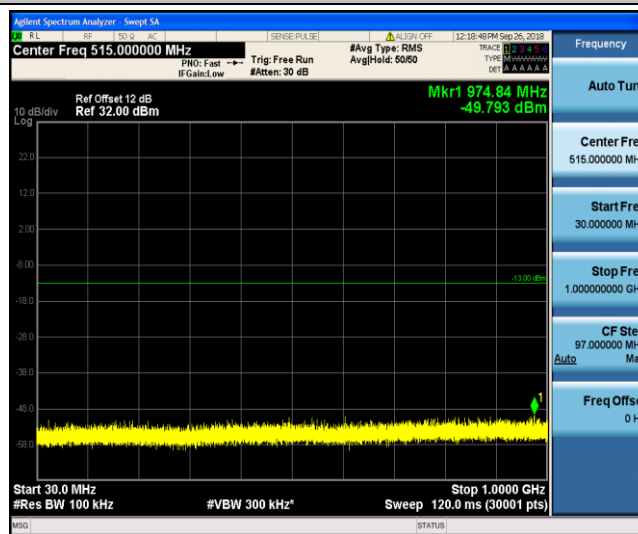

Band4_1.4MHz_QPSK_19957_1RB#0

Band4_1.4MHz_QPSK_20175_1RB#0