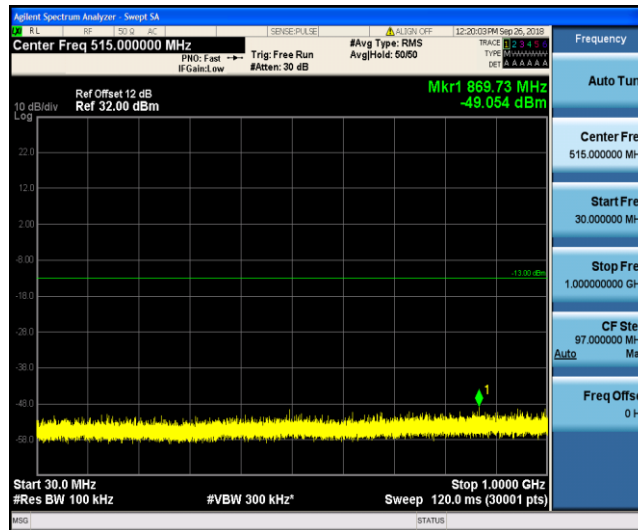

Band4_1.4MHz_QPSK_20175_1RB#0

Band4_1.4MHz_QPSK_20393_1RB#0