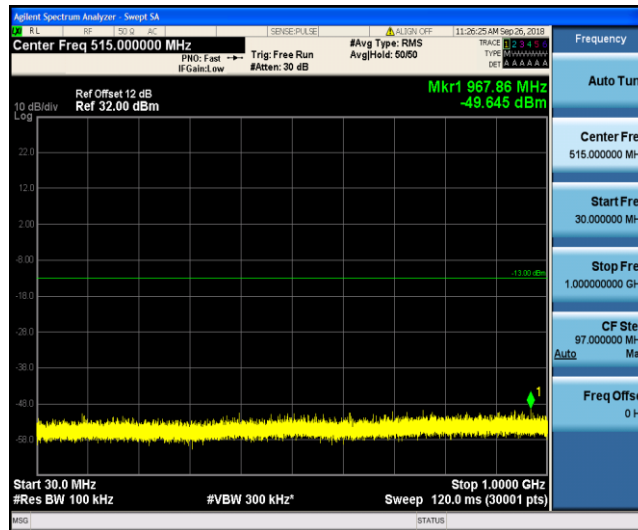

Band2\_20MHz\_16QAM\_18700\_1RB#0

Band2\_20MHz\_16QAM\_18700\_1RB#0

Band2\_20MHz\_16QAM\_18900\_1RB#0

Band2\_20MHz\_16QAM\_18900\_1RB#0

Band2\_20MHz\_16QAM\_19100\_1RB#0

Band2\_20MHz\_16QAM\_19100\_1RB#0

Band4\_1.4MHz\_QPSK\_19957\_1RB#0