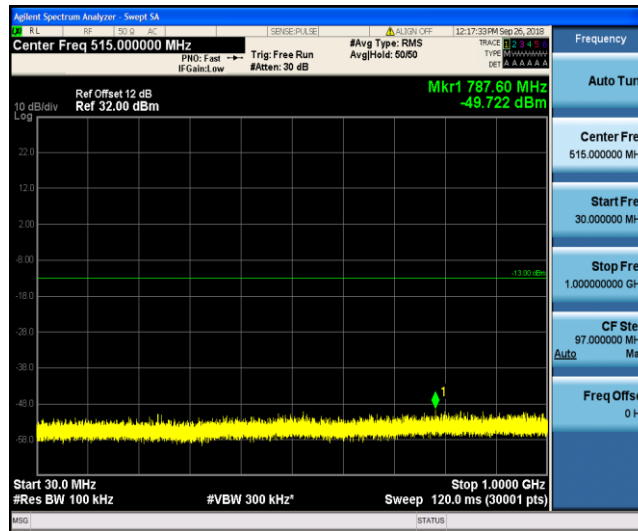

Band2\_20MHz\_16QAM\_18700\_1RB#0

Band2\_20MHz\_16QAM\_18700\_1RB#0

Band2\_20MHz\_16QAM\_18900\_1RB#0

Band2\_20MHz\_16QAM\_18900\_1RB#0

Band2\_20MHz\_16QAM\_19100\_1RB#0

Band2\_20MHz\_16QAM\_19100\_1RB#0

Band4\_1.4MHz\_QPSK\_19957\_1RB#0