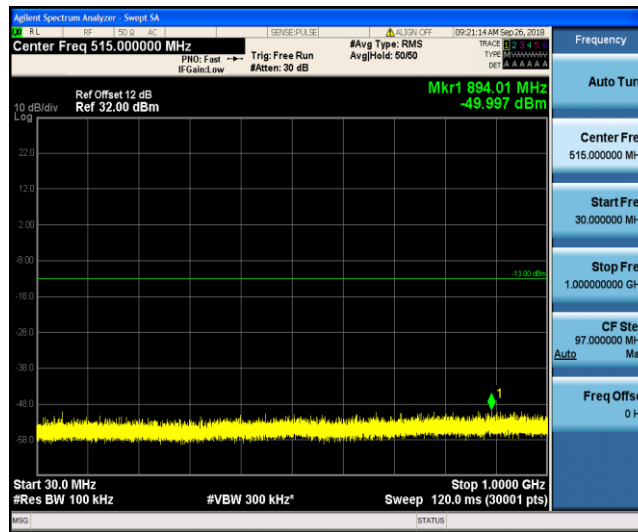

Test Graphs

Band2_1.4MHz_QPSK_18607_1RB#0