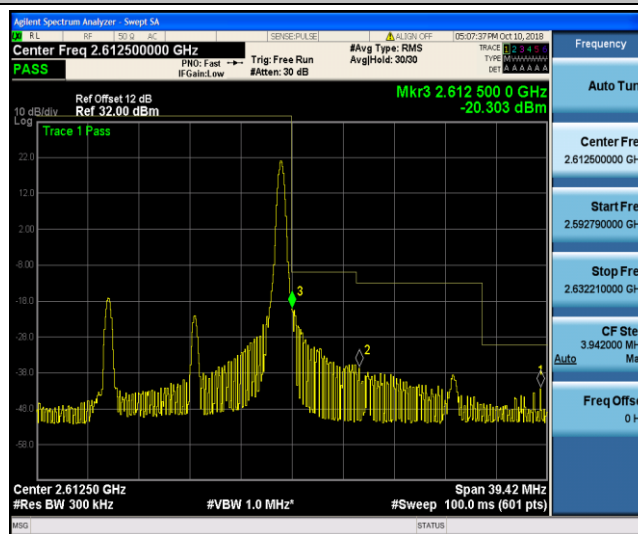

Band41\_10MHz\_16QAM\_40740\_50RB#0

Band41\_10MHz\_16QAM\_41190\_1RB#49

Band41\_10MHz\_16QAM\_41190\_50RB#0

Band41\_15MHz\_QPSK\_40315\_1RB#0

Band41\_15MHz\_QPSK\_40315\_75RB#0

Band41\_15MHz\_QPSK\_40740\_1RB#74