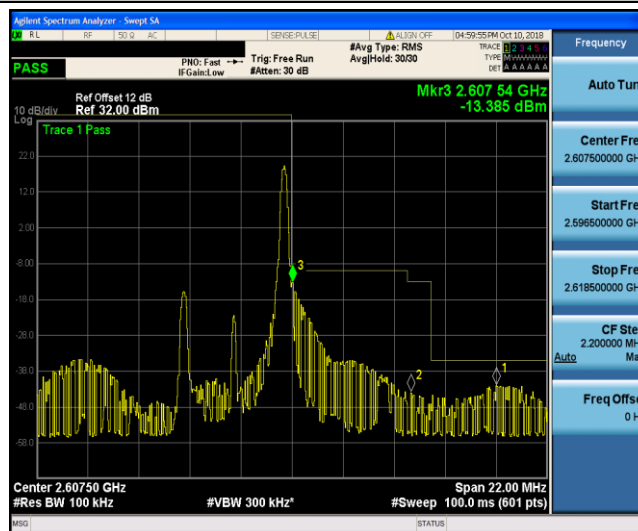

Band26\_10MHz\_16QAM\_20450\_1RB#0

Band26\_10MHz\_16QAM\_20450\_50RB#0

Band26\_10MHz\_16QAM\_20600\_1RB#49

Band26\_10MHz\_16QAM\_20600\_50RB#0

Band41\_5MHz\_QPSK\_40265\_1RB#0

Band41\_5MHz\_QPSK\_40265\_25RB#0