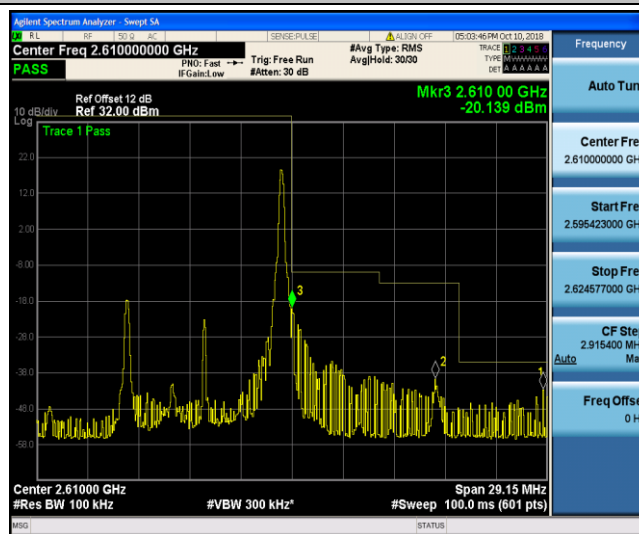

Band41\_10MHz\_QPSK\_40740\_50RB#0

Band41\_10MHz\_QPSK\_41190\_1RB#49

Band41\_10MHz\_QPSK\_41190\_50RB#0

Band41\_10MHz\_16QAM\_40290\_1RB#0

Band41\_10MHz\_16QAM\_40290\_50RB#0

Band41\_10MHz\_16QAM\_40740\_1RB#49