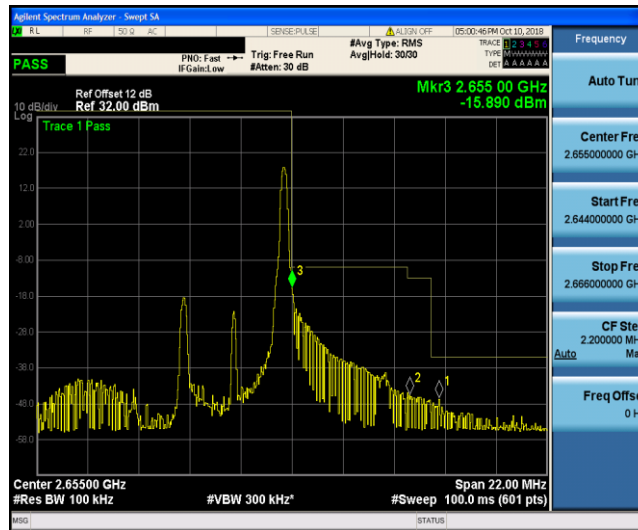

Band41_5MHz_16QAM_40740_25RB#0

Band41_5MHz_16QAM_41215_1RB#24