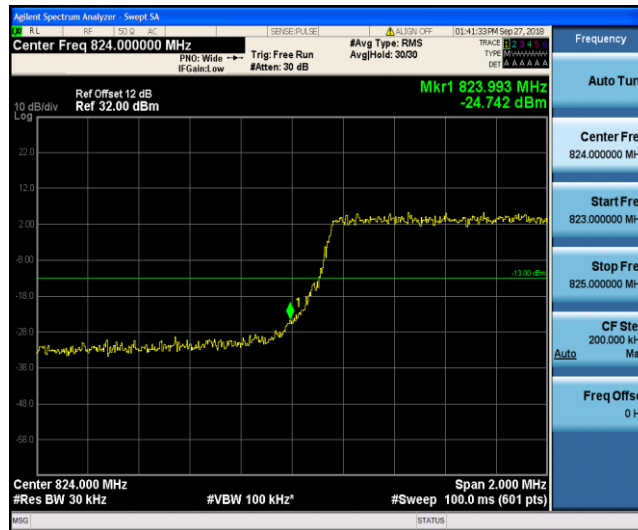

Band5_3MHz_16QAM_20415_1RB#0

Band5_3MHz_16QAM_20415_15RB#0