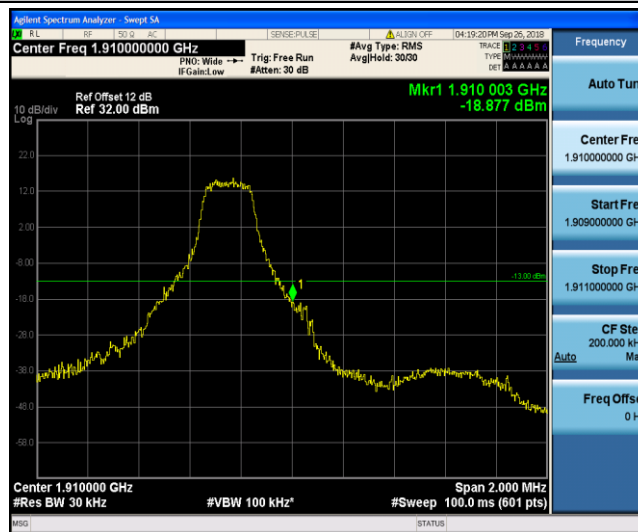

Band2_1.4MHz_QPSK_19193_1RB#5