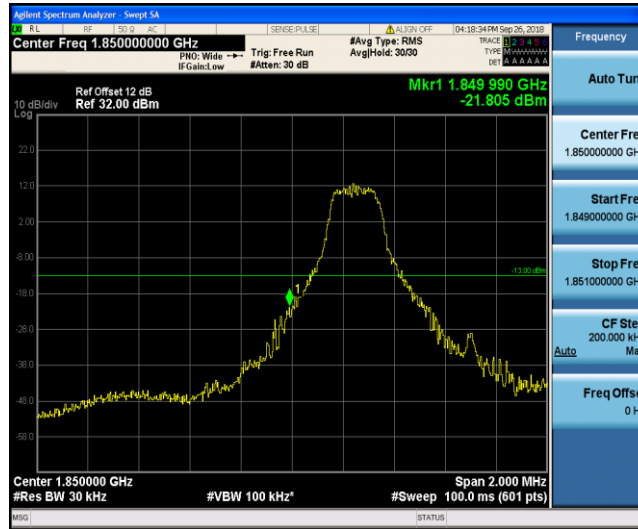

Test Graphs

Band2_1.4MHz_QPSK_18607_1RB#0