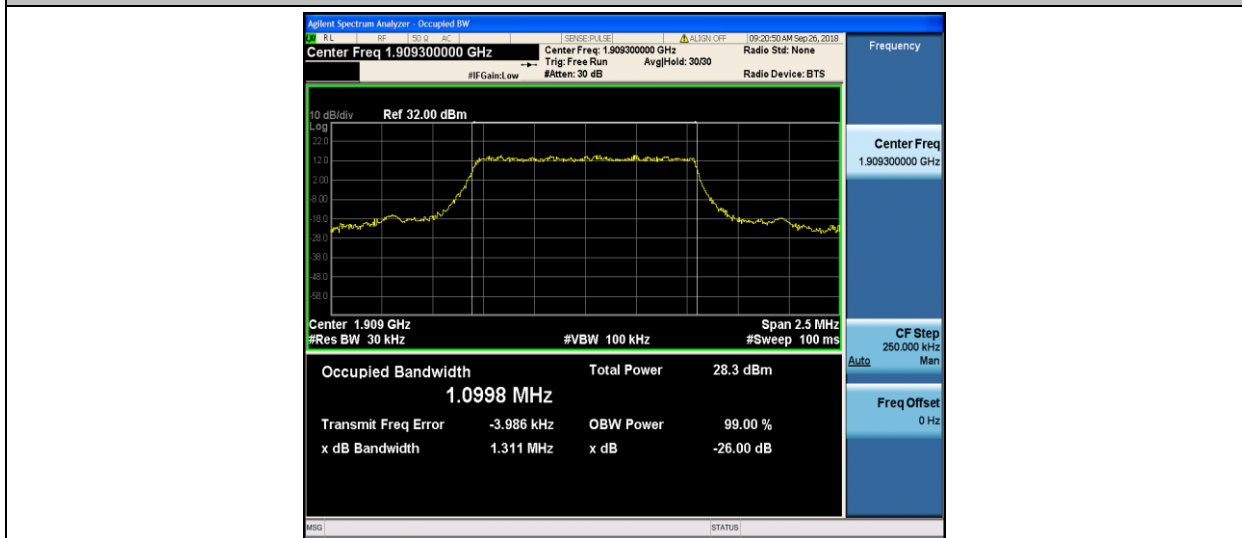

Band2_1.4MHz_QPSK_19193_6RB#0