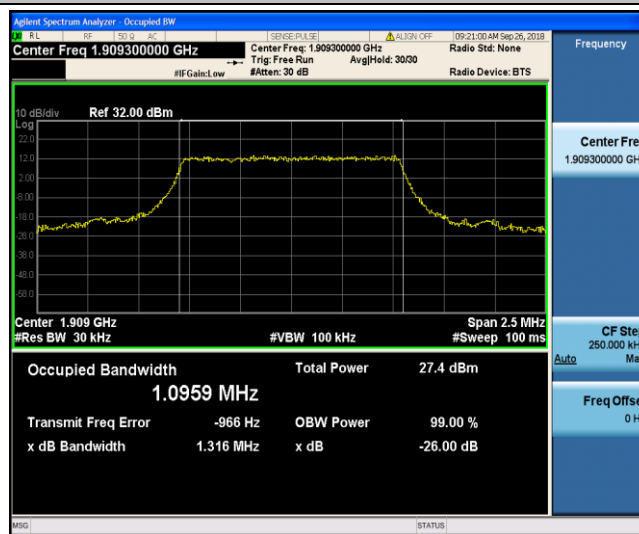

Test Graphs

Band2\_1.4MHz\_QPSK\_18607\_6RB#0

Band2\_1.4MHz\_QPSK\_18900\_6RB#0

Band2\_1.4MHz\_QPSK\_19193\_6RB#0

Band2\_1.4MHz\_16QAM\_18607\_6RB#0

Band2\_1.4MHz\_16QAM\_18900\_6RB#0

Band2\_1.4MHz\_16QAM\_19193\_6RB#0