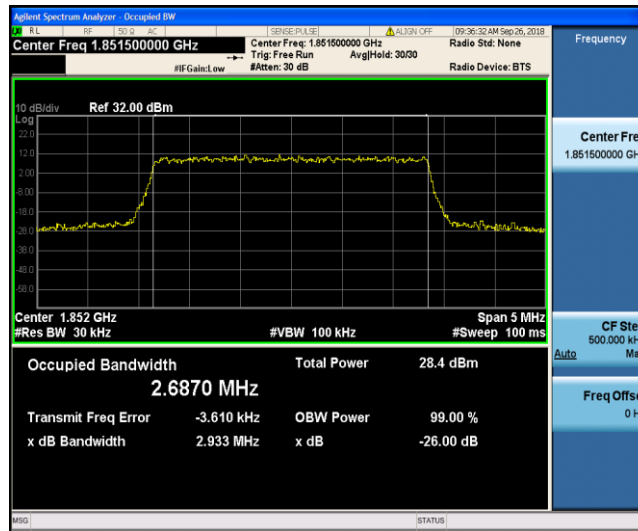

Test Graphs

Band2\_1.4MHz\_QPSK\_18607\_6RB#0

Band2\_1.4MHz\_QPSK\_18900\_6RB#0

Band2\_1.4MHz\_QPSK\_19193\_6RB#0

Band2\_1.4MHz\_16QAM\_18607\_6RB#0

Band2\_1.4MHz\_16QAM\_18900\_6RB#0

Band2\_1.4MHz\_16QAM\_19193\_6RB#0