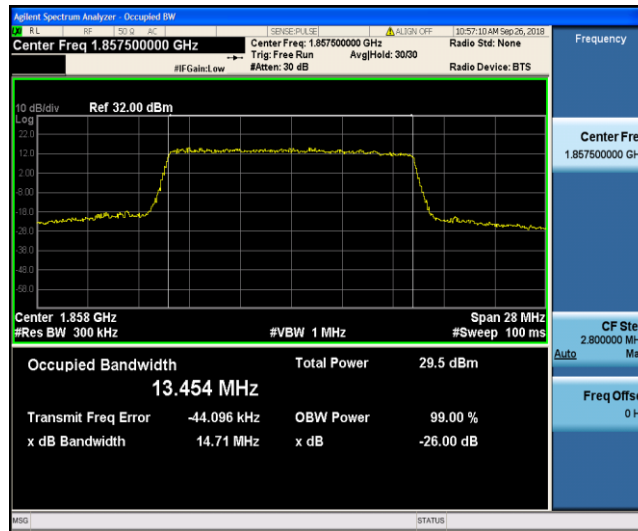

Band2\_10MHz\_QPSK\_19150\_50RB#0

Band2\_10MHz\_16QAM\_18650\_50RB#0

Band2\_10MHz\_16QAM\_18900\_50RB#0

Band2\_10MHz\_16QAM\_19150\_50RB#0

Band2\_15MHz\_QPSK\_18675\_75RB#0

Band2\_15MHz\_QPSK\_18900\_75RB#0