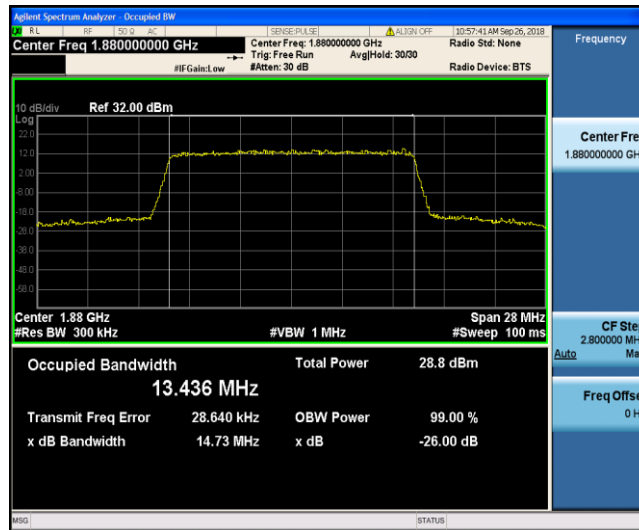

Band2_15MHz_16QAM_18900_75RB#0