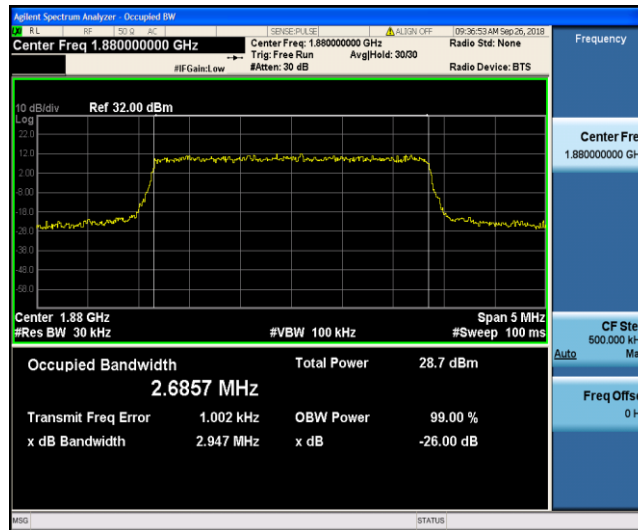

Band2_3MHz_QPSK_18900_15RB#0