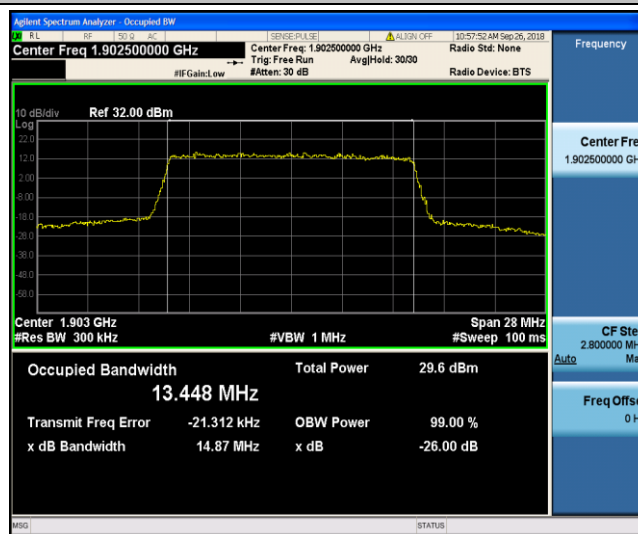

Band2\_10MHz\_QPSK\_19150\_50RB#0

Band2\_10MHz\_16QAM\_18650\_50RB#0

Band2\_10MHz\_16QAM\_18900\_50RB#0

Band2\_10MHz\_16QAM\_19150\_50RB#0

Band2\_15MHz\_QPSK\_18675\_75RB#0

Band2\_15MHz\_QPSK\_18900\_75RB#0