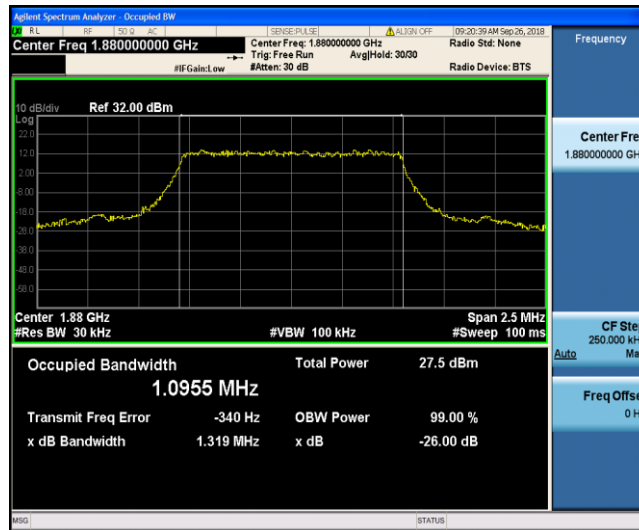

Test Graphs

Band2\_1.4MHz\_QPSK\_18607\_6RB#0

Band2\_1.4MHz\_QPSK\_18900\_6RB#0

Band2\_1.4MHz\_QPSK\_19193\_6RB#0

Band2\_1.4MHz\_16QAM\_18607\_6RB#0

Band2\_1.4MHz\_16QAM\_18900\_6RB#0

Band2\_1.4MHz\_16QAM\_19193\_6RB#0