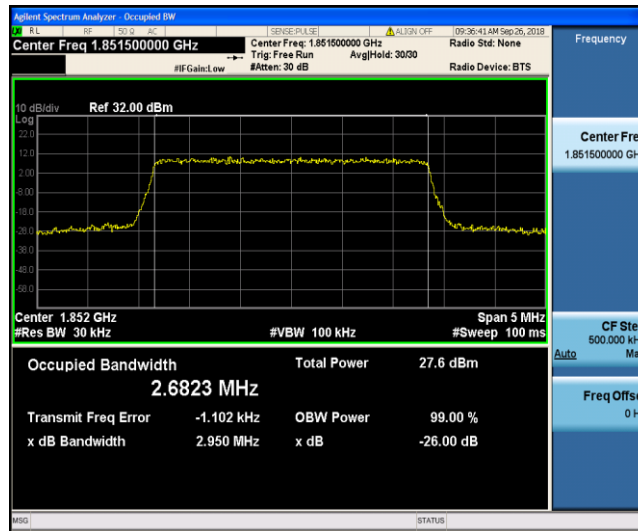

Band2_3MHz_16QAM_18615_15RB#0