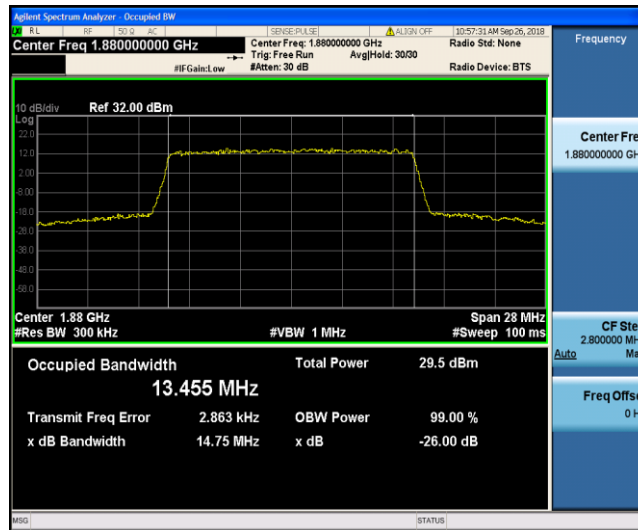

Band2\_10MHz\_QPSK\_19150\_50RB#0

Band2\_10MHz\_16QAM\_18650\_50RB#0

Band2\_10MHz\_16QAM\_18900\_50RB#0

Band2\_10MHz\_16QAM\_19150\_50RB#0

Band2\_15MHz\_QPSK\_18675\_75RB#0

Band2\_15MHz\_QPSK\_18900\_75RB#0