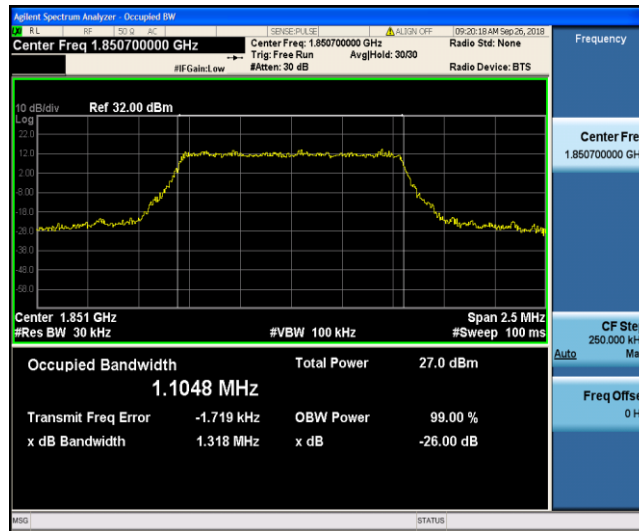

Test Graphs

Band2\_1.4MHz\_QPSK\_18607\_6RB#0

Band2\_1.4MHz\_QPSK\_18900\_6RB#0

Band2\_1.4MHz\_QPSK\_19193\_6RB#0

Band2\_1.4MHz\_16QAM\_18607\_6RB#0

Band2\_1.4MHz\_16QAM\_18900\_6RB#0

Band2\_1.4MHz\_16QAM\_19193\_6RB#0