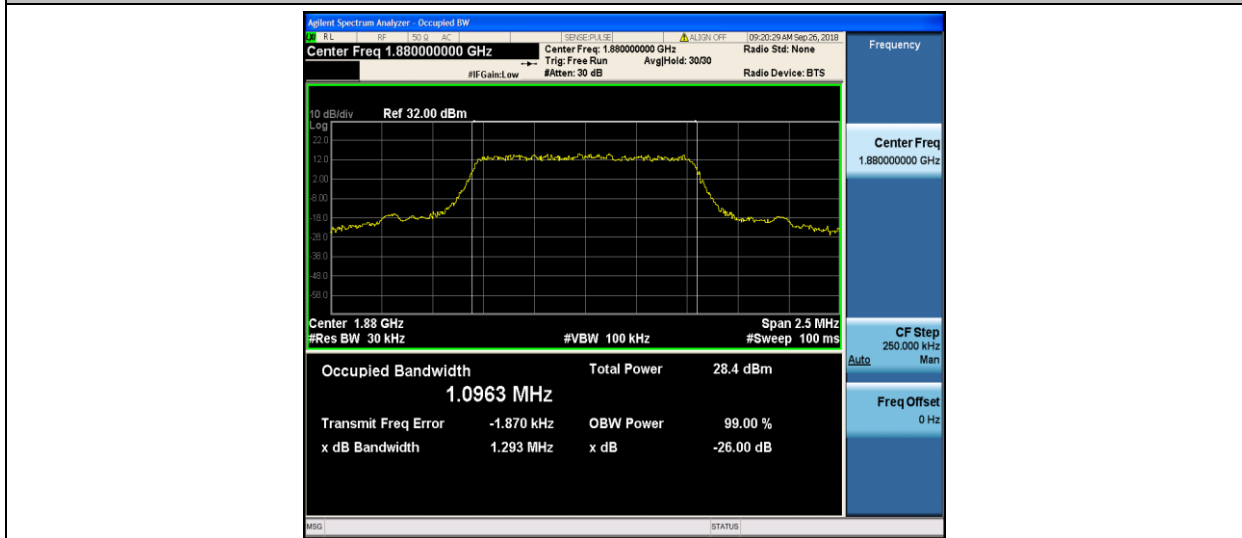

Band2_1.4MHz_QPSK_18900_6RB#0