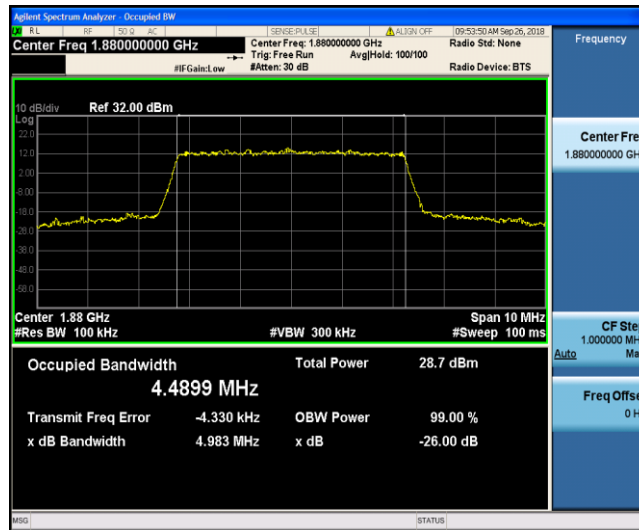

Band2_5MHz_16QAM_18900_25RB#0