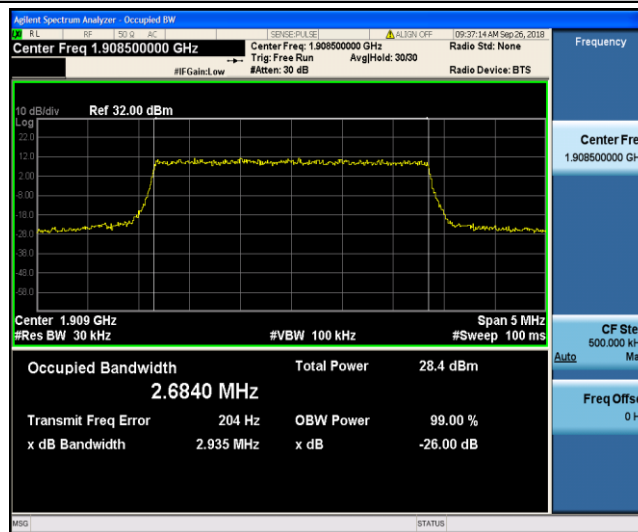

Band2_3MHz_QPSK_19185_15RB#0