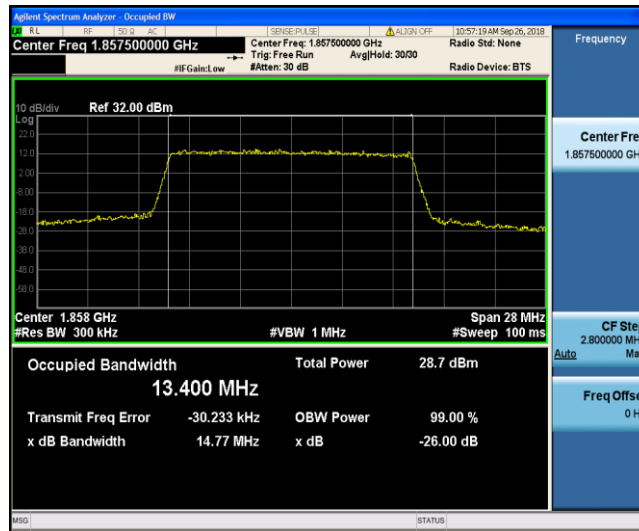

Band2_15MHz_16QAM_18675_75RB#0