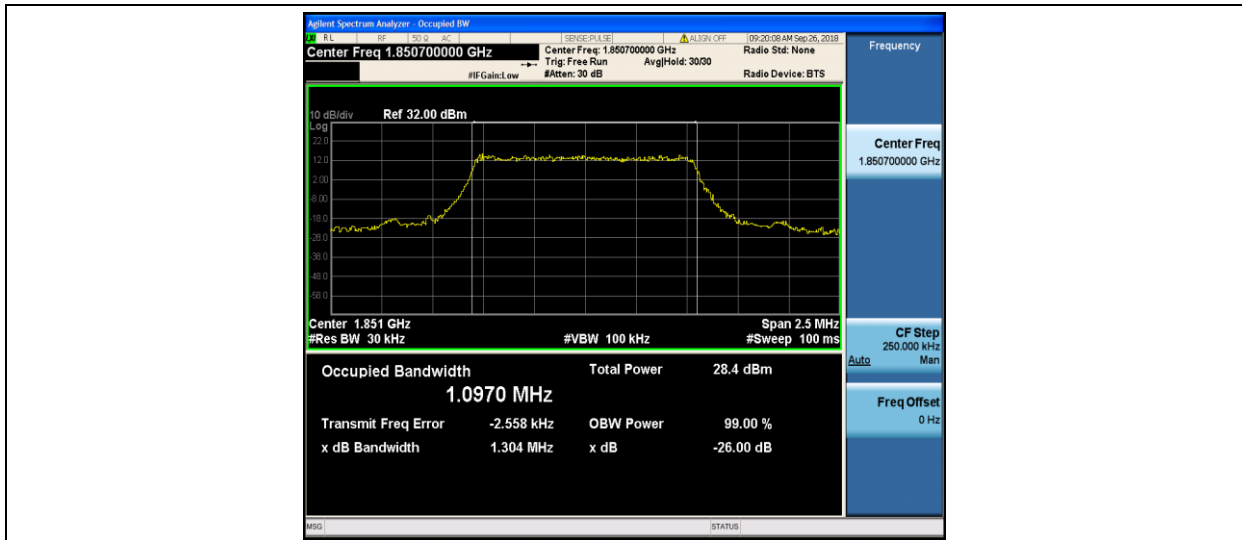

Test Graphs

Band2_1.4MHz_QPSK_18607_6RB#0