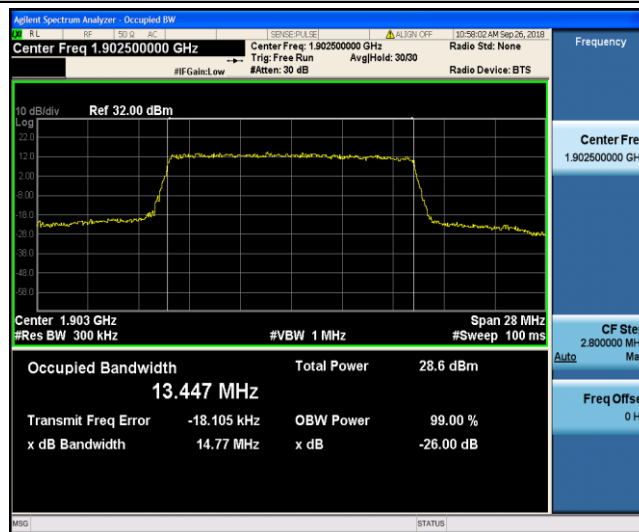

Band2_15MHz_16QAM_19125_75RB#0