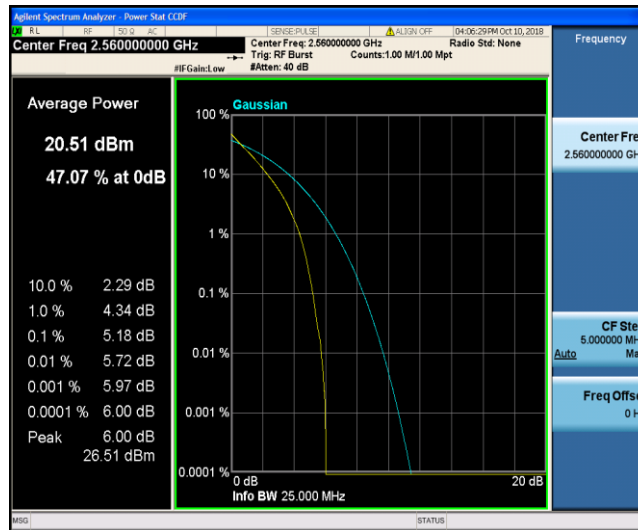

Band41_10MHz_QPSK_40290_50RB#0