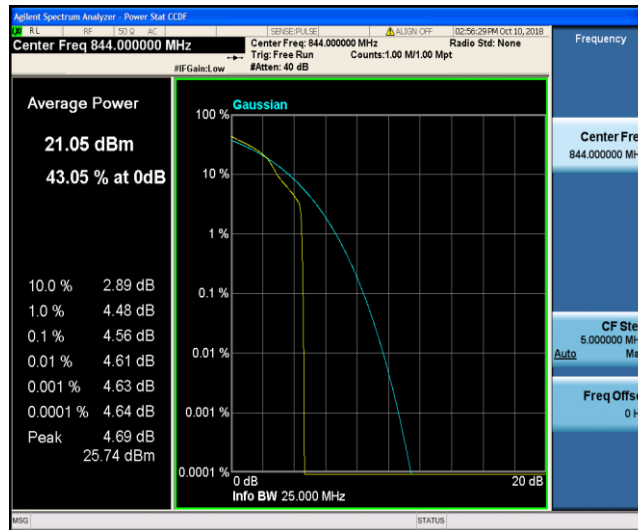

Band26_10MHz_16QAM_20525_50RB#0

Band26_10MHz_16QAM_20600_1RB#0

Band26_10MHz_16QAM_20600_50RB#0

Band41_5MHz_QPSK_40265_1RB#0

Band41_5MHz_QPSK_40265_25RB#0

Band41_5MHz_QPSK_40740_1RB#0

Band41_5MHz_QPSK_40740_25RB#0