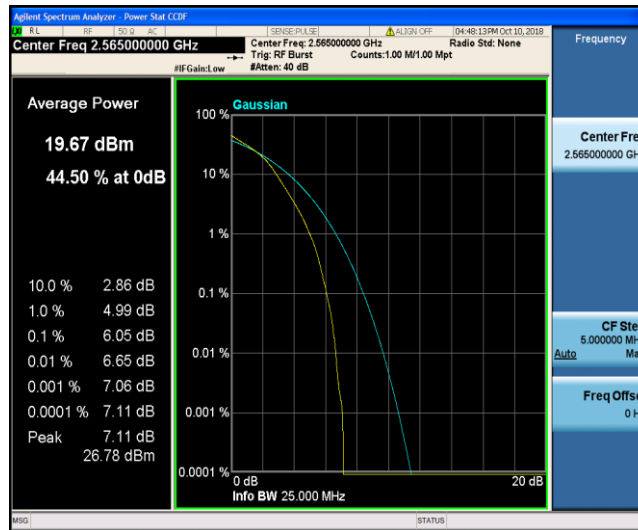

Band41_20MHz_16QAM_40340_100RB#0