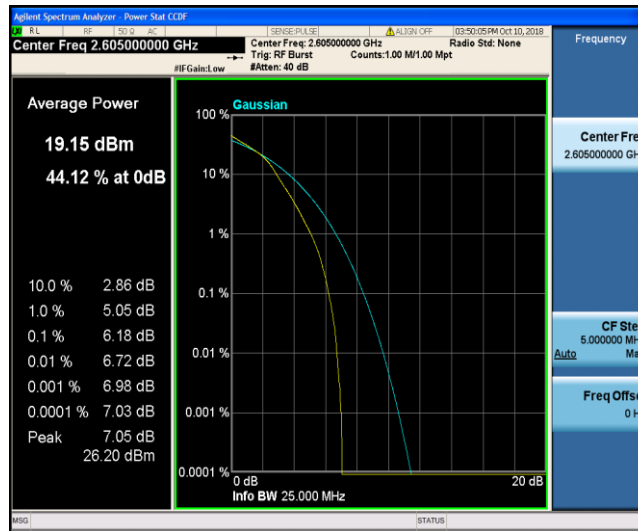

Band41_5MHz_QPSK_41215_1RB#0

Band41_5MHz_QPSK_41215_25RB#0

Band41_5MHz_16QAM_40265_1RB#0

Band41_5MHz_16QAM_40265_25RB#0

Band41_5MHz_16QAM_40740_1RB#0

Band41_5MHz_16QAM_40740_25RB#0

Band41_5MHz_16QAM_41215_1RB#0