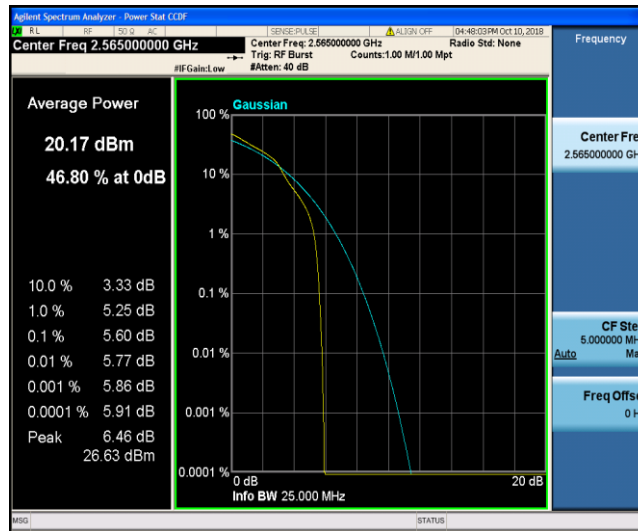

Band41_20MHz_16QAM_40340_1RB#0