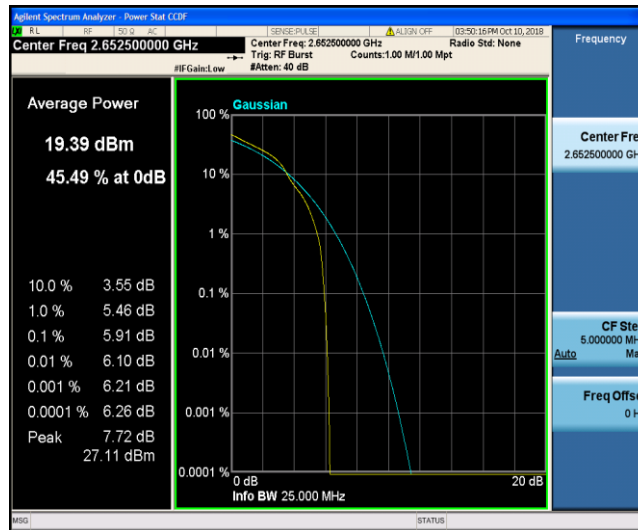

Band41_5MHz_QPSK_41215_1RB#0

Band41_5MHz_QPSK_41215_25RB#0

Band41_5MHz_16QAM_40265_1RB#0

Band41_5MHz_16QAM_40265_25RB#0

Band41_5MHz_16QAM_40740_1RB#0

Band41_5MHz_16QAM_40740_25RB#0

Band41_5MHz_16QAM_41215_1RB#0