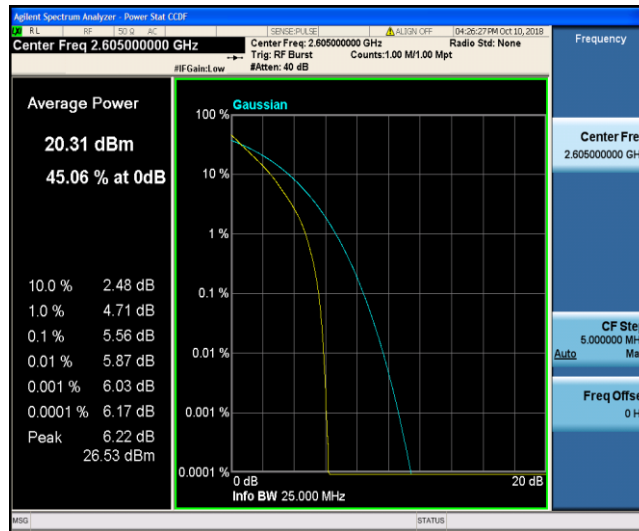

Band41_15MHz_QPSK_40740_75RB#0