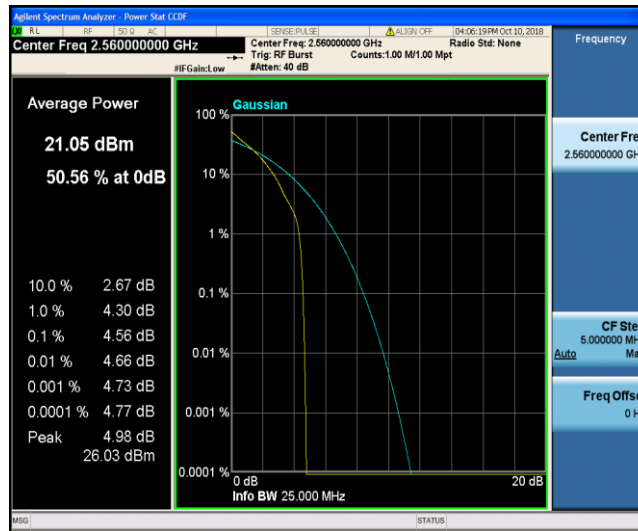

Band41_10MHz_QPSK_40290_1RB#0