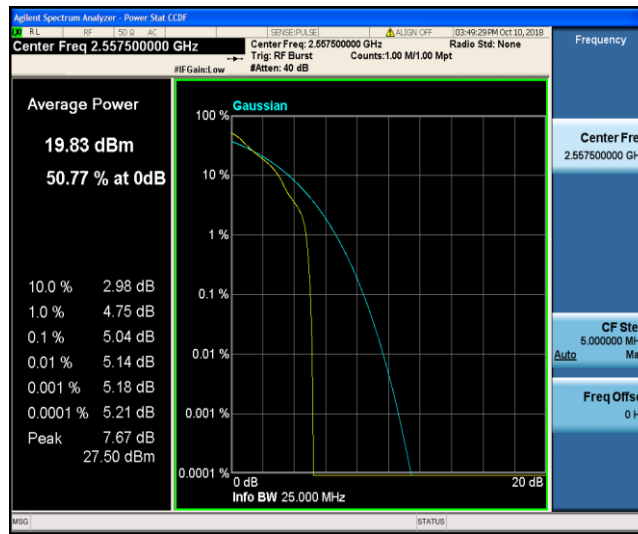

Band26_10MHz_16QAM_20525_50RB#0

Band26_10MHz_16QAM_20600_1RB#0

Band26_10MHz_16QAM_20600_50RB#0

Band41_5MHz_QPSK_40265_1RB#0

Band41_5MHz_QPSK_40265_25RB#0

Band41_5MHz_QPSK_40740_1RB#0

Band41_5MHz_QPSK_40740_25RB#0