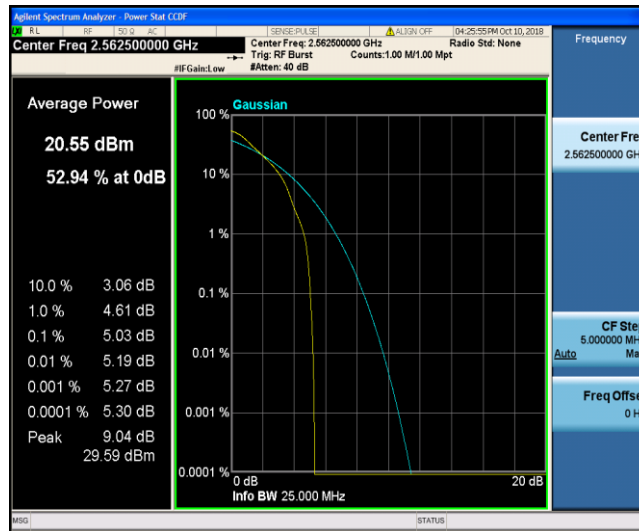

Band41_10MHz_16QAM_40290_1RB#0

Band41_10MHz_16QAM_40290_50RB#0

Band41_10MHz_16QAM_40740_1RB#0

Band41_10MHz_16QAM_40740_50RB#0

Band41_10MHz_16QAM_41190_1RB#0

Band41_10MHz_16QAM_41190_50RB#0

Band41_15MHz_QPSK_40315_1RB#0