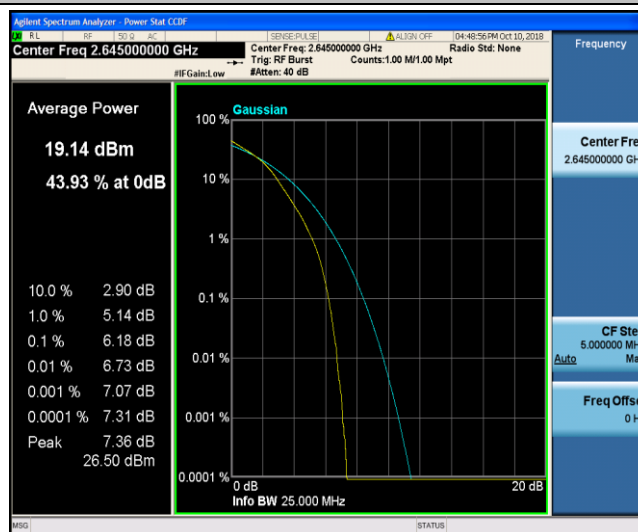

Band41_20MHz_16QAM_41140_1RB#0

Band41_20MHz_16QAM_41140_100RB#0

8.3 Appendix C: 26dB Bandwidth and Occupied Bandwidth

Test Result

Band	Bandwidth	Modulation	Channel	RB Configuration	Occupied Bandwidth (MHz)	26dB Bandwidth (MHz)	Verdict
Band2	1.4MHz	QPSK	18607	6RB#0	1.0970	1.304	PASS
Band2	1.4MHz	QPSK	18900	6RB#0	1.0963	1.293	PASS
Band2	1.4MHz	QPSK	19193	6RB#0	1.0998	1.311	PASS
Band2	1.4MHz	16QAM	18607	6RB#0	1.1048	1.318	PASS
Band2	1.4MHz	16QAM	18900	6RB#0	1.0955	1.319	PASS
Band2	1.4MHz	16QAM	19193	6RB#0	1.0959	1.316	PASS
Band2	3MHz	QPSK	18615	15RB#0	2.6870	2.933	PASS
Band2	3MHz	QPSK	18900	15RB#0	2.6857	2.947	PASS
Band2	3MHz	QPSK	19185	15RB#0	2.6840	2.935	PASS
Band2	3MHz	16QAM	18615	15RB#0	2.6823	2.950	PASS
Band2	3MHz	16QAM	18900	15RB#0	2.6855	2.944	PASS
Band2	3MHz	16QAM	19185	15RB#0	2.6847	2.955	PASS
Band2	5MHz	QPSK	18625	25RB#0	4.5125	5.022	PASS
Band2	5MHz	QPSK	18900	25RB#0	4.4969	5.017	PASS
Band2	5MHz	QPSK	19175	25RB#0	4.5008	5.017	PASS
Band2	5MHz	16QAM	18625	25RB#0	4.5002	5.041	PASS
Band2	5MHz	16QAM	18900	25RB#0	4.4899	4.983	PASS
Band2	5MHz	16QAM	19175	25RB#0	4.4989	5.002	PASS
Band2	10MHz	QPSK	18650	50RB#0	8.9298	9.726	PASS
Band2	10MHz	QPSK	18900	50RB#0	8.9335	9.723	PASS
Band2	10MHz	QPSK	19150	50RB#0	8.9403	9.736	PASS
Band2	10MHz	16QAM	18650	50RB#0	8.9471	9.737	PASS
Band2	10MHz	16QAM	18900	50RB#0	8.9273	9.759	PASS
Band2	10MHz	16QAM	19150	50RB#0	8.9382	9.733	PASS
Band2	15MHz	QPSK	18675	75RB#0	13.454	14.71	PASS
Band2	15MHz	QPSK	18900	75RB#0	13.455	14.75	PASS
Band2	15MHz	QPSK	19125	75RB#0	13.448	14.87	PASS
Band2	15MHz	16QAM	18675	75RB#0	13.400	14.77	PASS
Band2	15MHz	16QAM	18900	75RB#0	13.436	14.73	PASS
Band2	15MHz	16QAM	19125	75RB#0	13.447	14.77	PASS
Band2	20MHz	QPSK	18700	100RB#0	17.853	19.42	PASS
Band2	20MHz	QPSK	18900	100RB#0	17.917	19.34	PASS
Band2	20MHz	QPSK	19100	100RB#0	17.886	19.24	PASS
Band2	20MHz	16QAM	18700	100RB#0	17.845	19.33	PASS
Band2	20MHz	16QAM	18900	100RB#0	17.866	19.36	PASS
Band2	20MHz	16QAM	19100	100RB#0	17.865	19.33	PASS
Band4	1.4MHz	QPSK	19957	6RB#0	1.0906	1.298	PASS
Band4	1.4MHz	QPSK	20175	6RB#0	1.0951	1.295	PASS