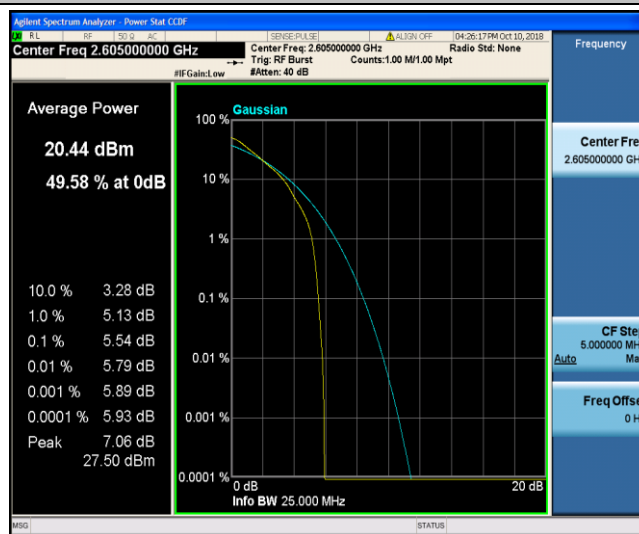

Band41_15MHz_QPSK_40740_1RB#0