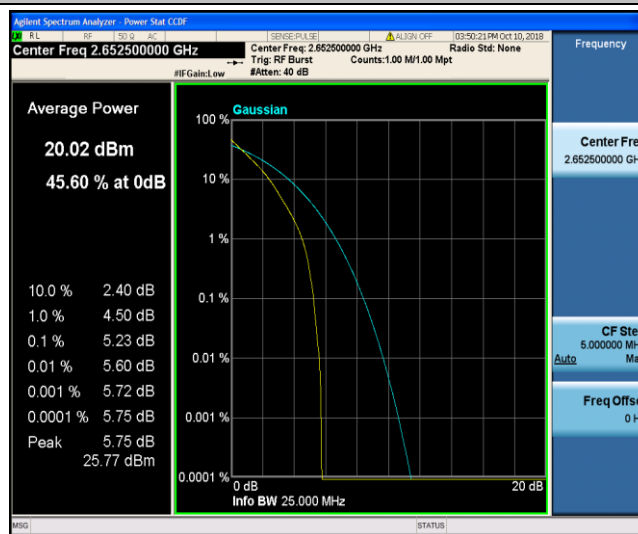

Band41_5MHz_QPSK_41215_25RB#0