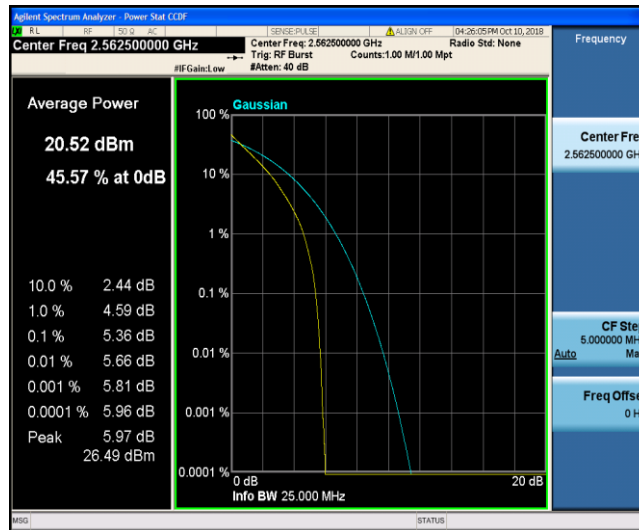

Band41_10MHz_16QAM_40290_1RB#0

Band41_10MHz_16QAM_40290_50RB#0

Band41_10MHz_16QAM_40740_1RB#0

Band41_10MHz_16QAM_40740_50RB#0

Band41_10MHz_16QAM_41190_1RB#0

Band41_10MHz_16QAM_41190_50RB#0

Band41_15MHz_QPSK_40315_1RB#0