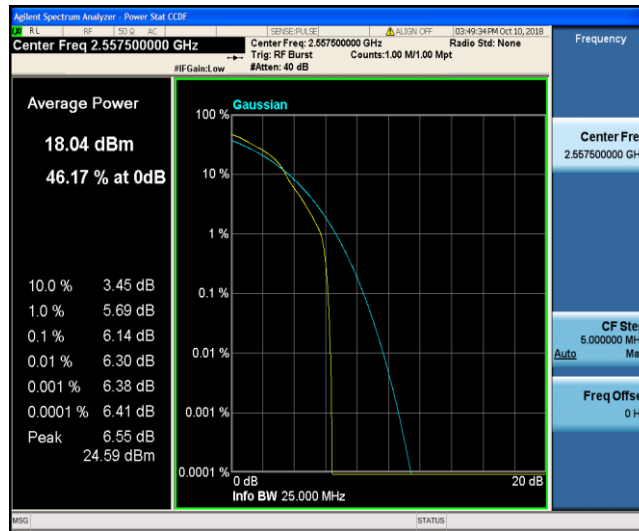

Band41_5MHz_16QAM_40265_1RB#0