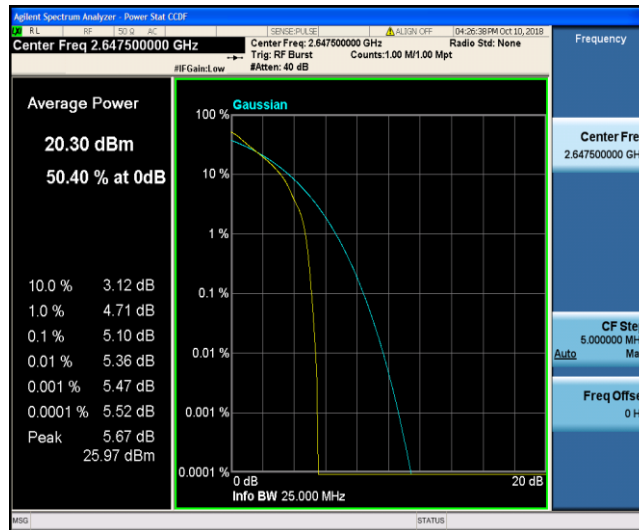

Band41_15MHz_QPSK_41165_1RB#0