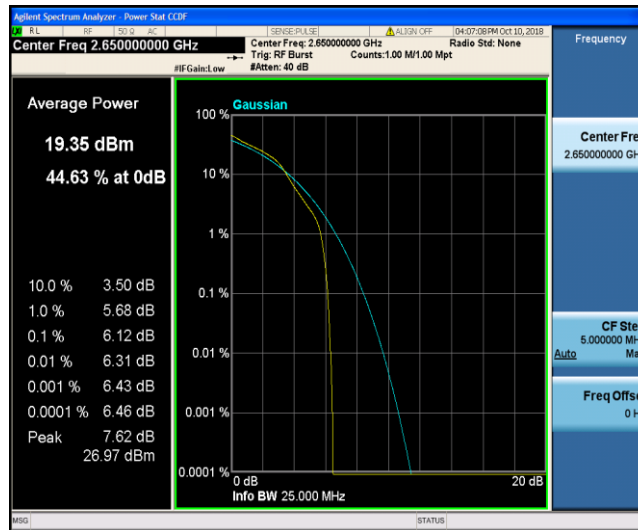

Band41_10MHz_16QAM_40290_1RB#0

Band41_10MHz_16QAM_40290_50RB#0

Band41_10MHz_16QAM_40740_1RB#0

Band41_10MHz_16QAM_40740_50RB#0

Band41_10MHz_16QAM_41190_1RB#0

Band41_10MHz_16QAM_41190_50RB#0

Band41_15MHz_QPSK_40315_1RB#0