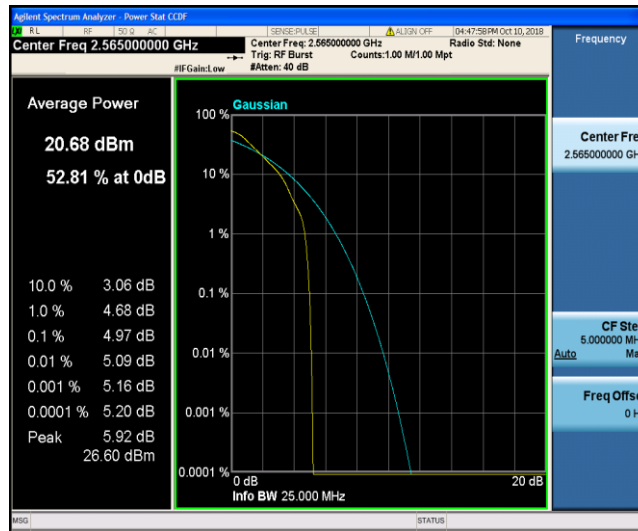

Band41_20MHz_QPSK_40340_1RB#0