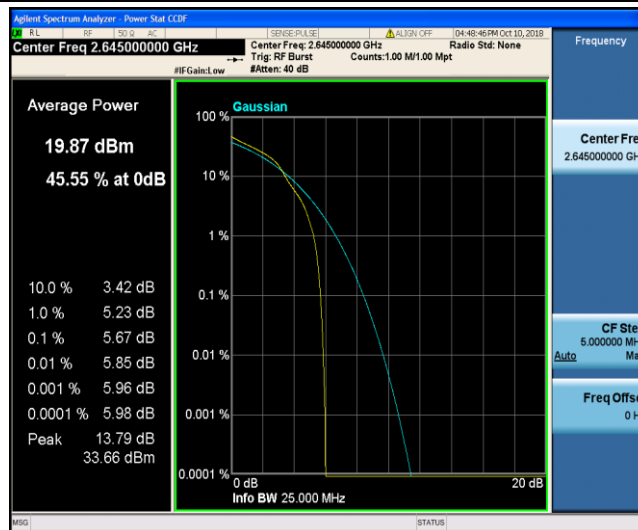

Band41_20MHz_16QAM_41140_1RB#0

Band41_20MHz_16QAM_41140_100RB#0

8.3 Appendix C: 26dB Bandwidth and Occupied Bandwidth

Test Result

Band	Bandwidth	Modulation	Channel	RB Configuration	Occupied Bandwidth (MHz)	26dB Bandwidth (MHz)	Verdict
Band2	1.4MHz	QPSK	18607	6RB#0	1.0970	1.304	PASS
Band2	1.4MHz	QPSK	18900	6RB#0	1.0963	1.293	PASS
Band2	1.4MHz	QPSK	19193	6RB#0	1.0998	1.311	PASS
Band2	1.4MHz	16QAM	18607	6RB#0	1.1048	1.318	PASS
Band2	1.4MHz	16QAM	18900	6RB#0	1.0955	1.319	PASS
Band2	1.4MHz	16QAM	19193	6RB#0	1.0959	1.316	PASS
Band2	3MHz	QPSK	18615	15RB#0	2.6870	2.933	PASS
Band2	3MHz	QPSK	18900	15RB#0	2.6857	2.947	PASS
Band2	3MHz	QPSK	19185	15RB#0	2.6840	2.935	PASS
Band2	3MHz	16QAM	18615	15RB#0	2.6823	2.950	PASS
Band2	3MHz	16QAM	18900	15RB#0	2.6855	2.944	PASS
Band2	3MHz	16QAM	19185	15RB#0	2.6847	2.955	PASS
Band2	5MHz	QPSK	18625	25RB#0	4.5125	5.022	PASS
Band2	5MHz	QPSK	18900	25RB#0	4.4969	5.017	PASS
Band2	5MHz	QPSK	19175	25RB#0	4.5008	5.017	PASS
Band2	5MHz	16QAM	18625	25RB#0	4.5002	5.041	PASS
Band2	5MHz	16QAM	18900	25RB#0	4.4899	4.983	PASS
Band2	5MHz	16QAM	19175	25RB#0	4.4989	5.002	PASS
Band2	10MHz	QPSK	18650	50RB#0	8.9298	9.726	PASS
Band2	10MHz	QPSK	18900	50RB#0	8.9335	9.723	PASS
Band2	10MHz	QPSK	19150	50RB#0	8.9403	9.736	PASS
Band2	10MHz	16QAM	18650	50RB#0	8.9471	9.737	PASS
Band2	10MHz	16QAM	18900	50RB#0	8.9273	9.759	PASS
Band2	10MHz	16QAM	19150	50RB#0	8.9382	9.733	PASS
Band2	15MHz	QPSK	18675	75RB#0	13.454	14.71	PASS
Band2	15MHz	QPSK	18900	75RB#0	13.455	14.75	PASS
Band2	15MHz	QPSK	19125	75RB#0	13.448	14.87	PASS
Band2	15MHz	16QAM	18675	75RB#0	13.400	14.77	PASS
Band2	15MHz	16QAM	18900	75RB#0	13.436	14.73	PASS
Band2	15MHz	16QAM	19125	75RB#0	13.447	14.77	PASS
Band2	20MHz	QPSK	18700	100RB#0	17.853	19.42	PASS
Band2	20MHz	QPSK	18900	100RB#0	17.917	19.34	PASS
Band2	20MHz	QPSK	19100	100RB#0	17.886	19.24	PASS
Band2	20MHz	16QAM	18700	100RB#0	17.845	19.33	PASS
Band2	20MHz	16QAM	18900	100RB#0	17.866	19.36	PASS
Band2	20MHz	16QAM	19100	100RB#0	17.865	19.33	PASS
Band4	1.4MHz	QPSK	19957	6RB#0	1.0906	1.298	PASS
Band4	1.4MHz	QPSK	20175	6RB#0	1.0951	1.295	PASS