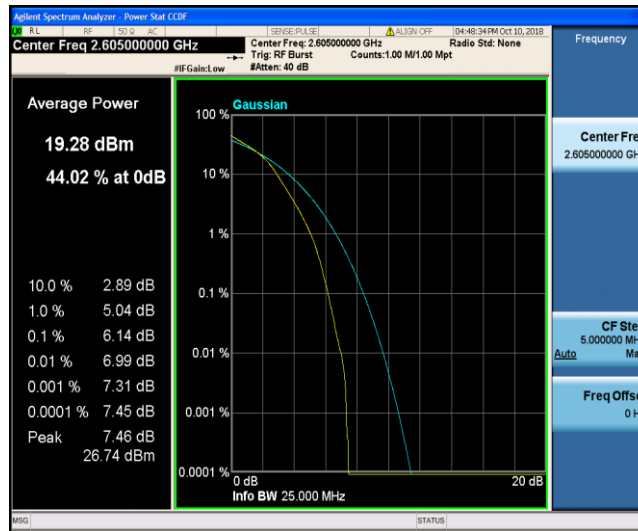

Band41_20MHz_16QAM_40740_100RB#0