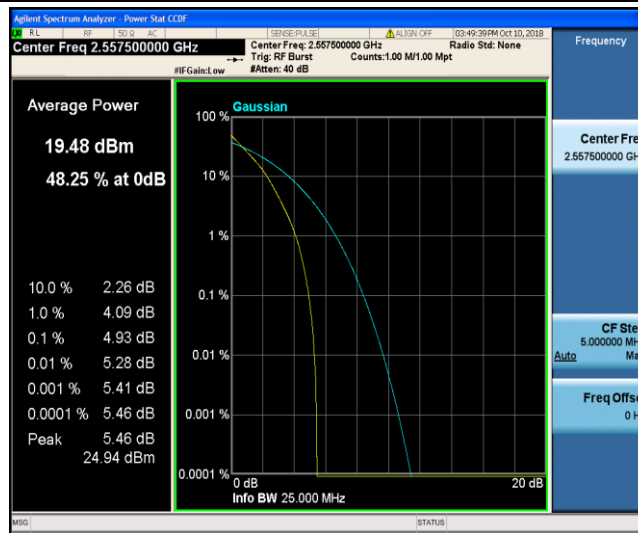

Band26_10MHz_16QAM_20525_50RB#0

Band26_10MHz_16QAM_20600_1RB#0

Band26_10MHz_16QAM_20600_50RB#0

Band41_5MHz_QPSK_40265_1RB#0

Band41_5MHz_QPSK_40265_25RB#0

Band41_5MHz_QPSK_40740_1RB#0

Band41_5MHz_QPSK_40740_25RB#0