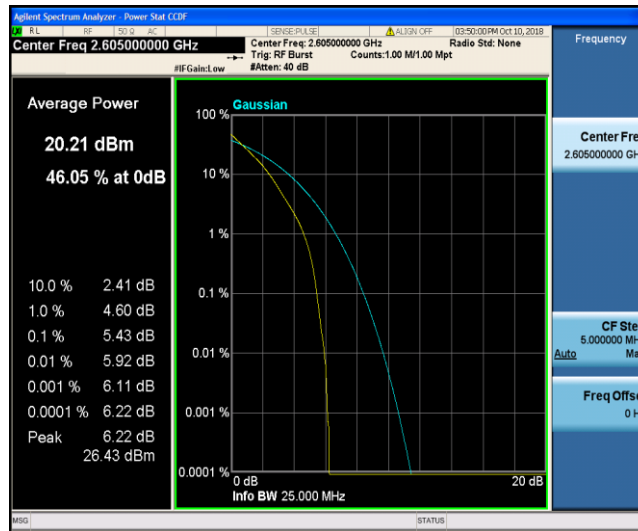

Band26_10MHz_16QAM_20525_50RB#0

Band26_10MHz_16QAM_20600_1RB#0

Band26_10MHz_16QAM_20600_50RB#0

Band41_5MHz_QPSK_40265_1RB#0

Band41_5MHz_QPSK_40265_25RB#0

Band41_5MHz_QPSK_40740_1RB#0

Band41_5MHz_QPSK_40740_25RB#0