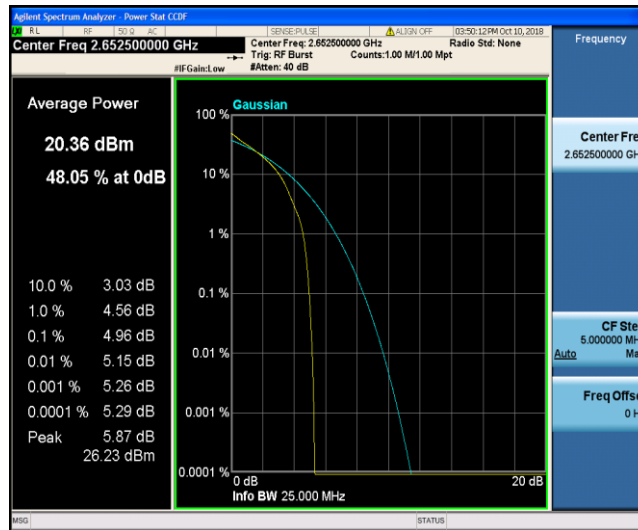

Band26_10MHz_16QAM_20525_50RB#0

Band26_10MHz_16QAM_20600_1RB#0

Band26_10MHz_16QAM_20600_50RB#0

Band41_5MHz_QPSK_40265_1RB#0

Band41_5MHz_QPSK_40265_25RB#0

Band41_5MHz_QPSK_40740_1RB#0

Band41_5MHz_QPSK_40740_25RB#0