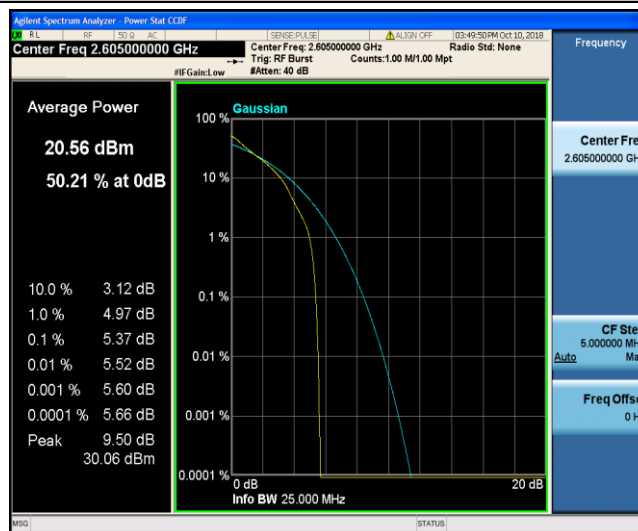

Band26_10MHz_16QAM_20525_50RB#0

Band26_10MHz_16QAM_20600_1RB#0

Band26_10MHz_16QAM_20600_50RB#0

Band41_5MHz_QPSK_40265_1RB#0

Band41_5MHz_QPSK_40265_25RB#0

Band41_5MHz_QPSK_40740_1RB#0

Band41_5MHz_QPSK_40740_25RB#0