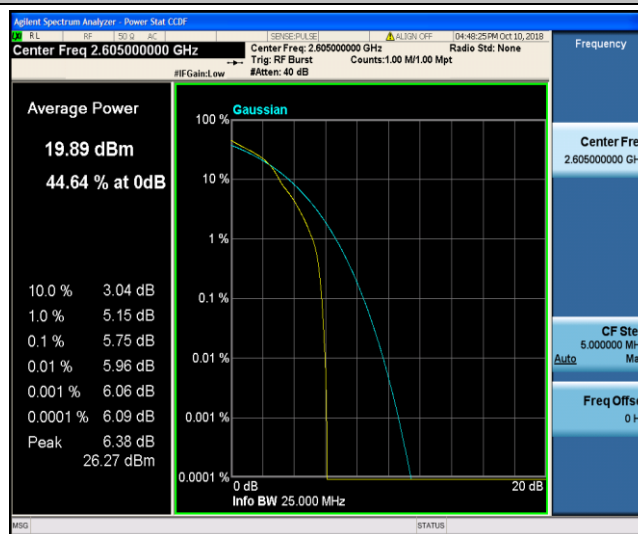

Band41_20MHz_16QAM_40740_1RB#0