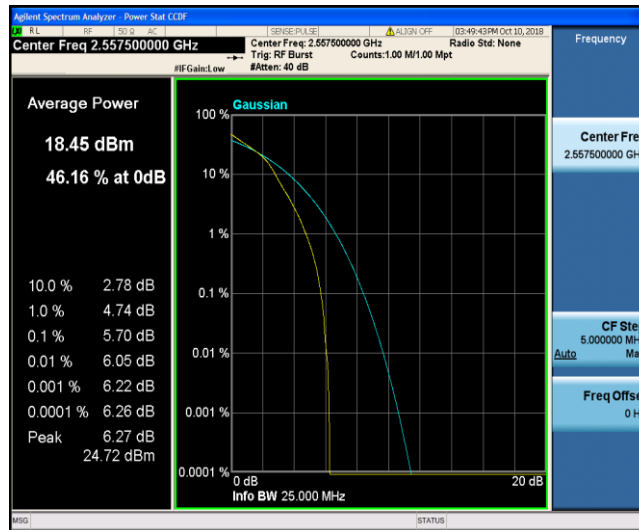

Band41_5MHz_16QAM_40265_25RB#0