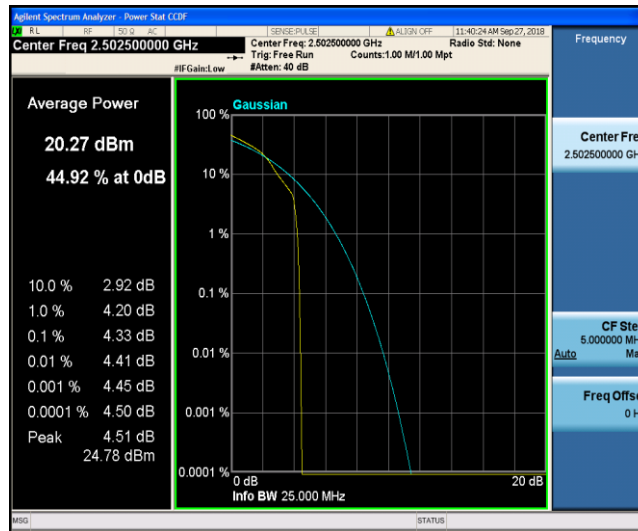

Band7\_5MHz\_QPSK\_20775\_1RB#0

Band7\_5MHz\_QPSK\_20775\_25RB#0

Band7\_5MHz\_QPSK\_21100\_1RB#0

Band7\_5MHz\_QPSK\_21100\_25RB#0

Band7\_5MHz\_QPSK\_21425\_1RB#0

Band7\_5MHz\_QPSK\_21425\_25RB#0

Band7\_5MHz\_16QAM\_20775\_1RB#0