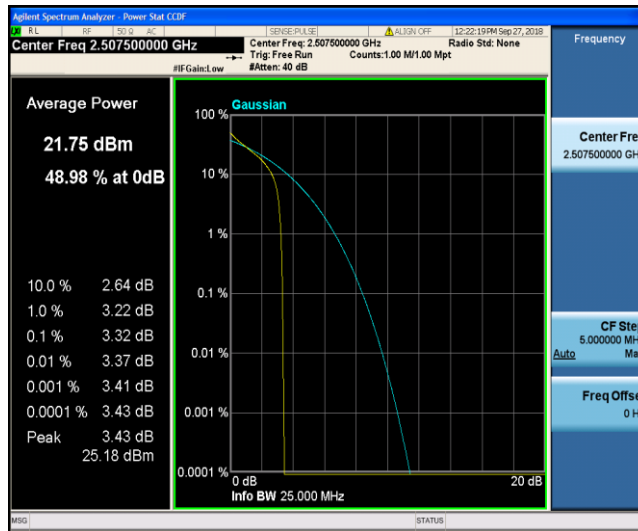

Band7_10MHz_16QAM_21400_50RB#0

Band7_15MHz_QPSK_20825_1RB#0