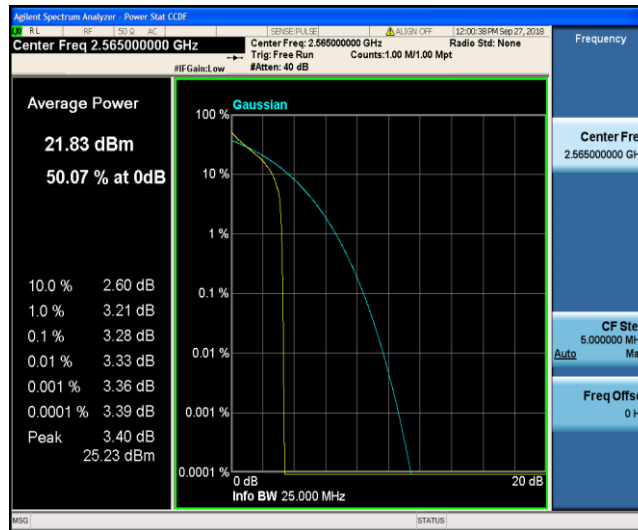

Band7_10MHz_QPSK_21100_50RB#0

Band7_10MHz_QPSK_21400_1RB#0