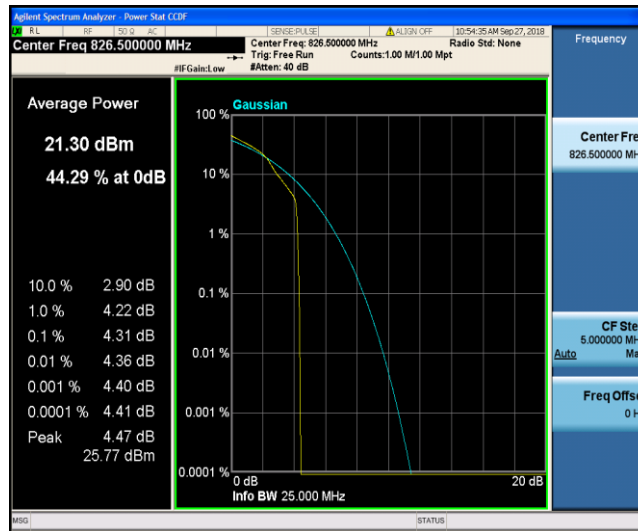

Band5_5MHz_QPSK_20625_25RB#0

Band5_5MHz_16QAM_20425_1RB#0