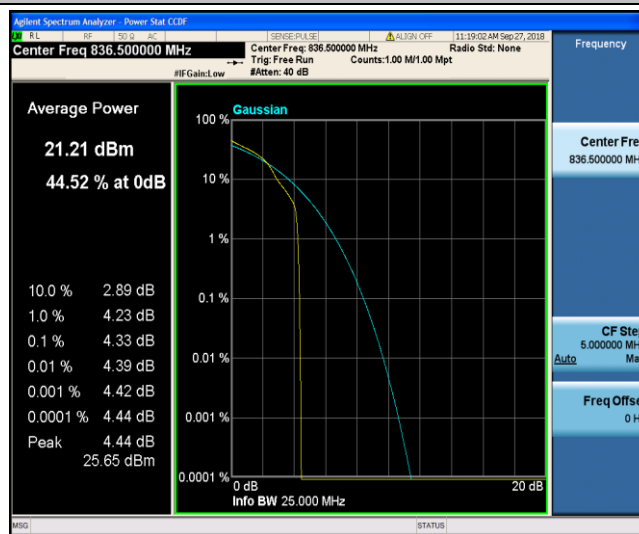

Band5_10MHz_16QAM_20450_50RB#0

Band5_10MHz_16QAM_20525_1RB#0