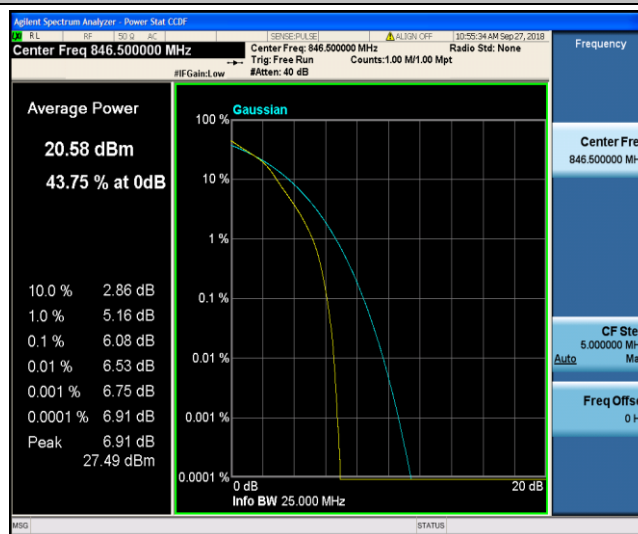

Band5\_5MHz\_QPSK\_20625\_1RB#0

Band5\_5MHz\_QPSK\_20625\_25RB#0

Band5\_5MHz\_16QAM\_20425\_1RB#0

Band5\_5MHz\_16QAM\_20425\_25RB#0

Band5\_5MHz\_16QAM\_20525\_1RB#0

Band5\_5MHz\_16QAM\_20525\_25RB#0

Band5\_5MHz\_16QAM\_20625\_1RB#0