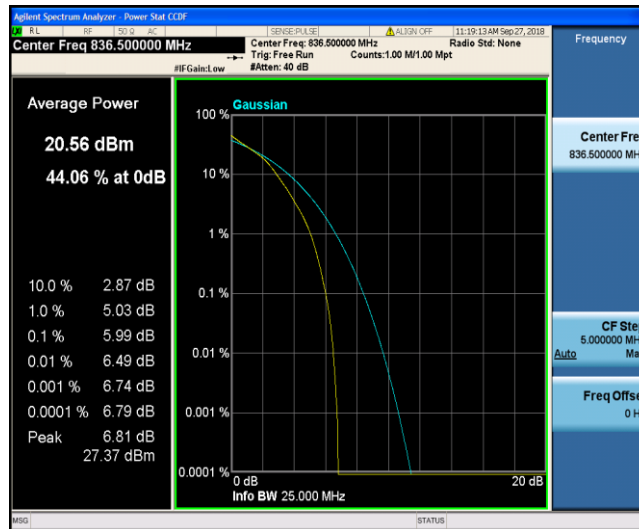

Band5\_10MHz\_16QAM\_20450\_1RB#0

Band5\_10MHz\_16QAM\_20450\_50RB#0

Band5\_10MHz\_16QAM\_20525\_1RB#0

Band5\_10MHz\_16QAM\_20525\_50RB#0

Band5\_10MHz\_16QAM\_20600\_1RB#0

Band5\_10MHz\_16QAM\_20600\_50RB#0