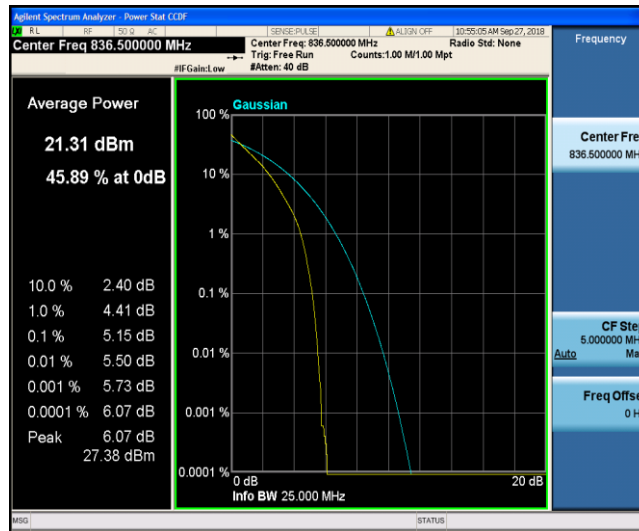

Band5\_3MHz\_16QAM\_20525\_15RB#0

Band5\_3MHz\_16QAM\_20635\_1RB#0

Band5\_3MHz\_16QAM\_20635\_15RB#0

Band5\_5MHz\_QPSK\_20425\_1RB#0

Band5\_5MHz\_QPSK\_20425\_25RB#0

Band5\_5MHz\_QPSK\_20525\_1RB#0

Band5\_5MHz\_QPSK\_20525\_25RB#0