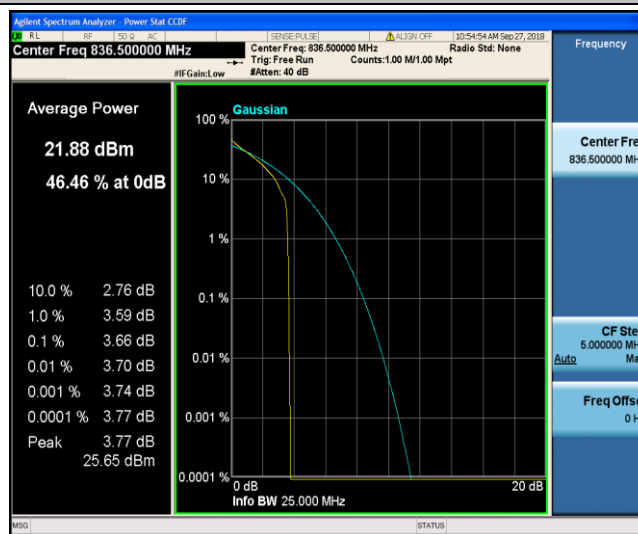

Band5\_3MHz\_16QAM\_20525\_15RB#0

Band5\_3MHz\_16QAM\_20635\_1RB#0

Band5\_3MHz\_16QAM\_20635\_15RB#0

Band5\_5MHz\_QPSK\_20425\_1RB#0

Band5\_5MHz\_QPSK\_20425\_25RB#0

Band5\_5MHz\_QPSK\_20525\_1RB#0

Band5\_5MHz\_QPSK\_20525\_25RB#0