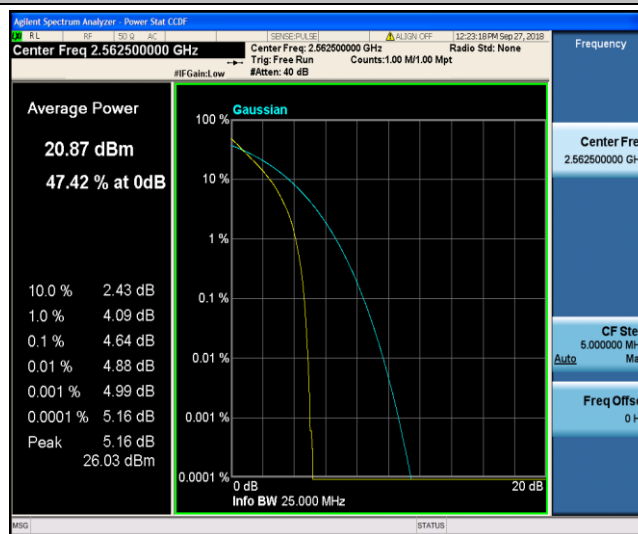

Band7_15MHz_QPSK_21375_1RB#0

Band7_15MHz_QPSK_21375_75RB#0