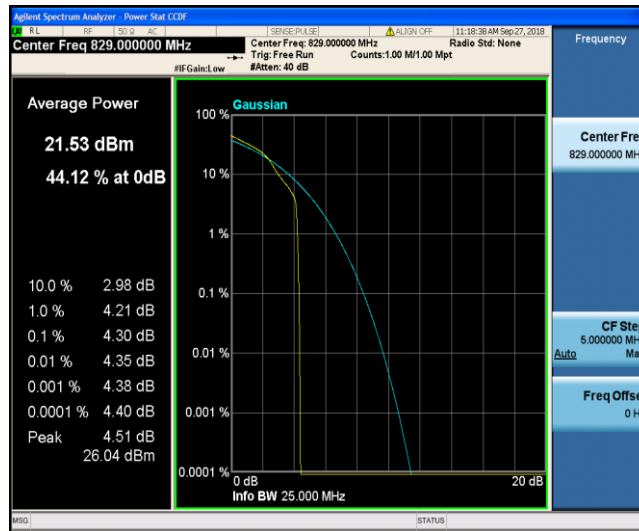

Band5\_5MHz\_16QAM\_20625\_25RB#0

Band5\_10MHz\_QPSK\_20450\_1RB#0

Band5\_10MHz\_QPSK\_20450\_50RB#0

Band5\_10MHz\_QPSK\_20525\_1RB#0

Band5\_10MHz\_QPSK\_20525\_50RB#0

Band5\_10MHz\_QPSK\_20600\_1RB#0

Band5\_10MHz\_QPSK\_20600\_50RB#0