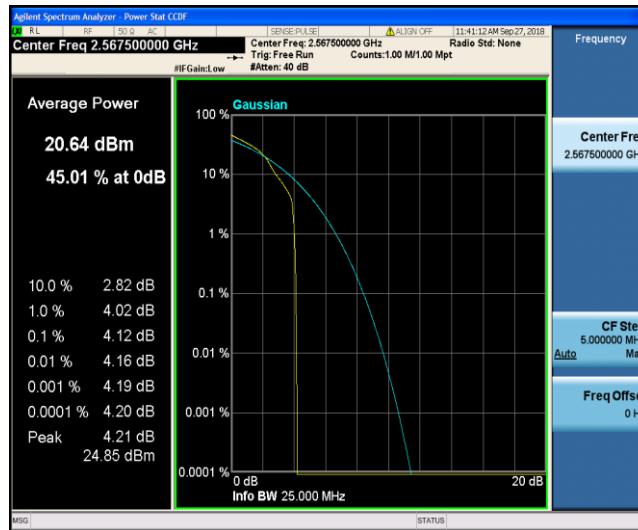

Band7_5MHz_16QAM_21100_25RB#0

Band7_5MHz_16QAM_21425_1RB#0