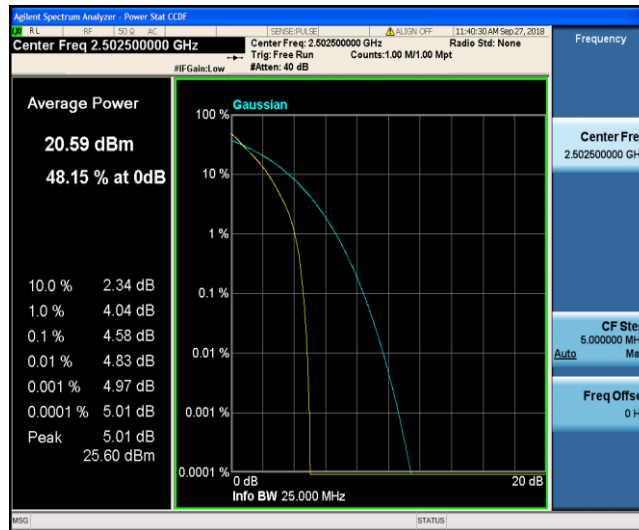

Band7_5MHz_QPSK_20775_1RB#0

Band7_5MHz_QPSK_20775_25RB#0