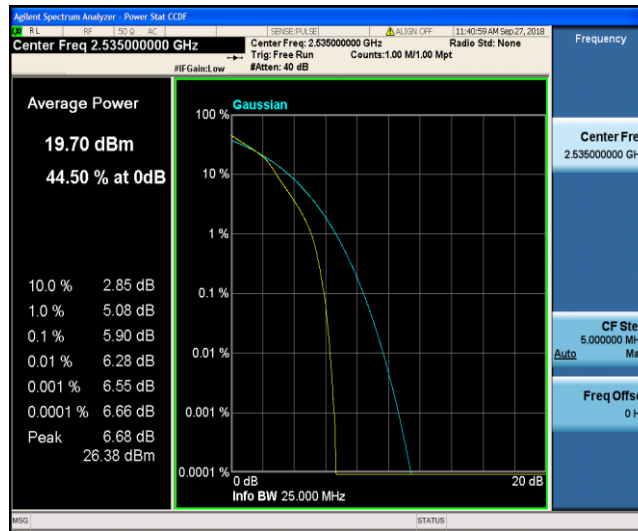

Band7_5MHz_16QAM_21100_1RB#0

Band7_5MHz_16QAM_21100_25RB#0