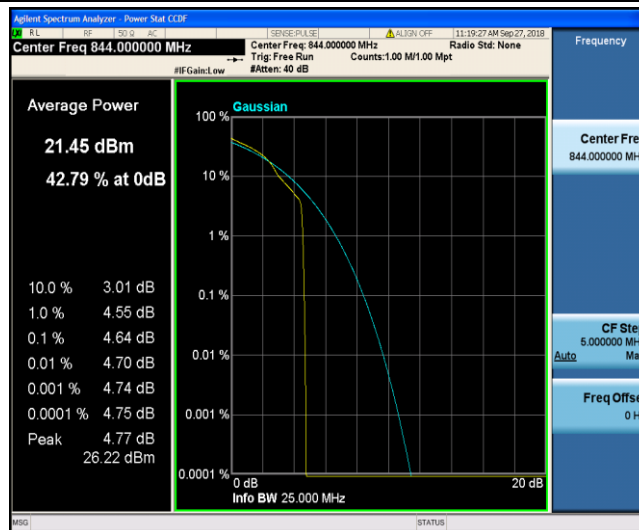

Band5\_10MHz\_16QAM\_20450\_1RB#0

Band5\_10MHz\_16QAM\_20450\_50RB#0

Band5\_10MHz\_16QAM\_20525\_1RB#0

Band5\_10MHz\_16QAM\_20525\_50RB#0

Band5\_10MHz\_16QAM\_20600\_1RB#0

Band5\_10MHz\_16QAM\_20600\_50RB#0