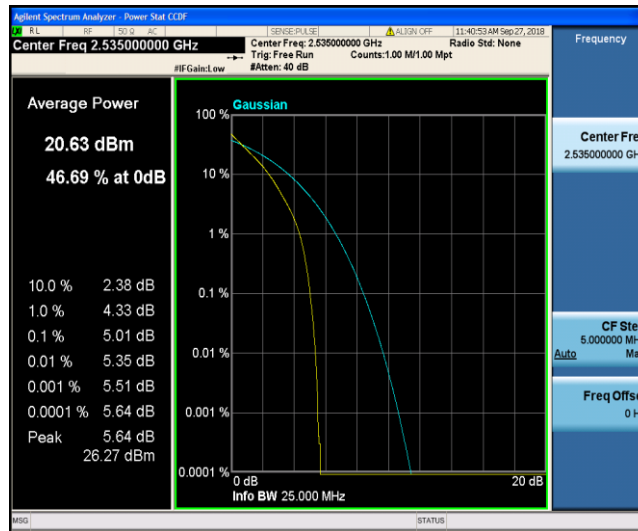

Band7_5MHz_QPSK_21100_1RB#0

Band7_5MHz_QPSK_21100_25RB#0