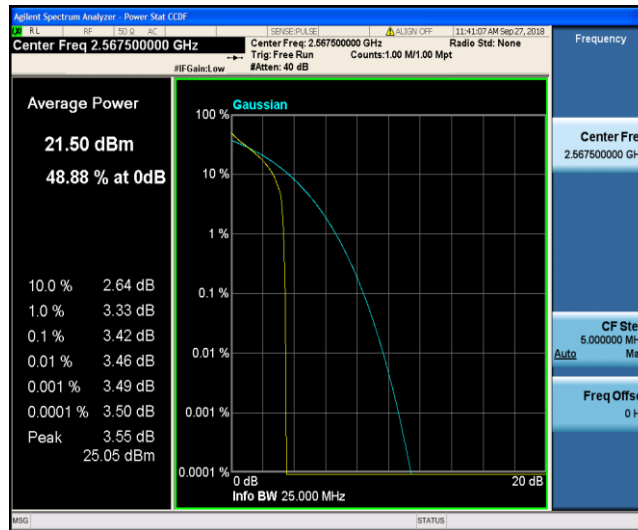

Band7\_5MHz\_QPSK\_20775\_1RB#0

Band7\_5MHz\_QPSK\_20775\_25RB#0

Band7\_5MHz\_QPSK\_21100\_1RB#0

Band7\_5MHz\_QPSK\_21100\_25RB#0

Band7\_5MHz\_QPSK\_21425\_1RB#0

Band7\_5MHz\_QPSK\_21425\_25RB#0

Band7\_5MHz\_16QAM\_20775\_1RB#0