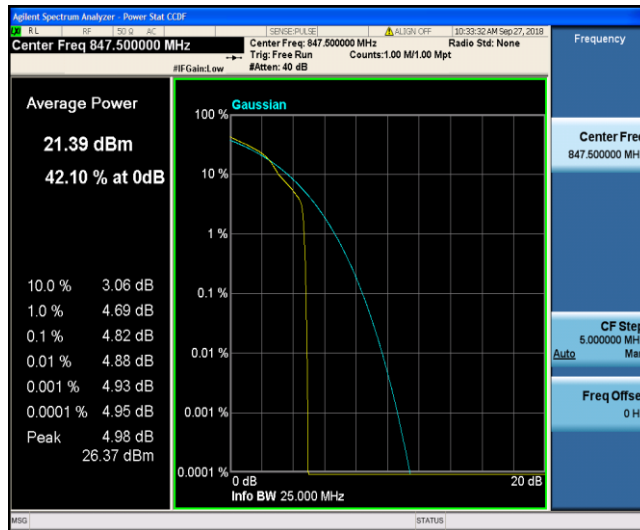

Band5\_3MHz\_16QAM\_20525\_15RB#0

Band5\_3MHz\_16QAM\_20635\_1RB#0

Band5\_3MHz\_16QAM\_20635\_15RB#0

Band5\_5MHz\_QPSK\_20425\_1RB#0

Band5\_5MHz\_QPSK\_20425\_25RB#0

Band5\_5MHz\_QPSK\_20525\_1RB#0

Band5\_5MHz\_QPSK\_20525\_25RB#0