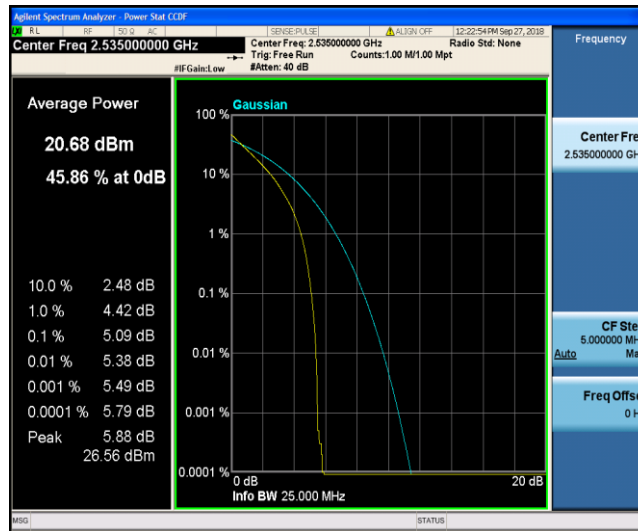

Band7\_10MHz\_16QAM\_21100\_50RB#0

Band7\_10MHz\_16QAM\_21400\_1RB#0

Band7\_10MHz\_16QAM\_21400\_50RB#0

Band7\_15MHz\_QPSK\_20825\_1RB#0

Band7\_15MHz\_QPSK\_20825\_75RB#0

Band7\_15MHz\_QPSK\_21100\_1RB#0

Band7\_15MHz\_QPSK\_21100\_75RB#0