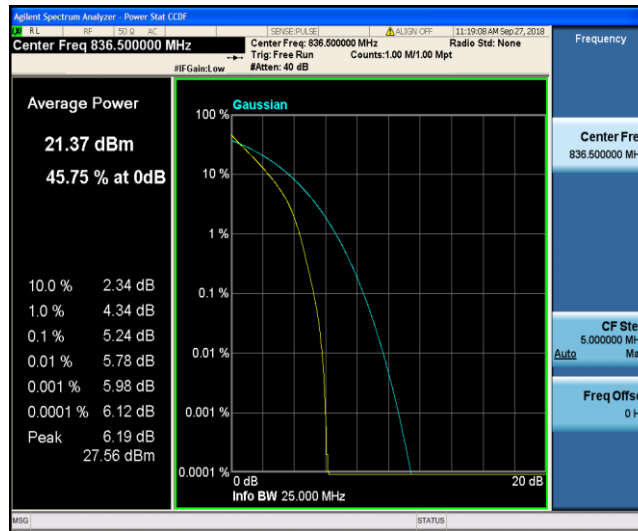

Band5\_5MHz\_16QAM\_20625\_25RB#0

Band5\_10MHz\_QPSK\_20450\_1RB#0

Band5\_10MHz\_QPSK\_20450\_50RB#0

Band5\_10MHz\_QPSK\_20525\_1RB#0

Band5\_10MHz\_QPSK\_20525\_50RB#0

Band5\_10MHz\_QPSK\_20600\_1RB#0

Band5\_10MHz\_QPSK\_20600\_50RB#0