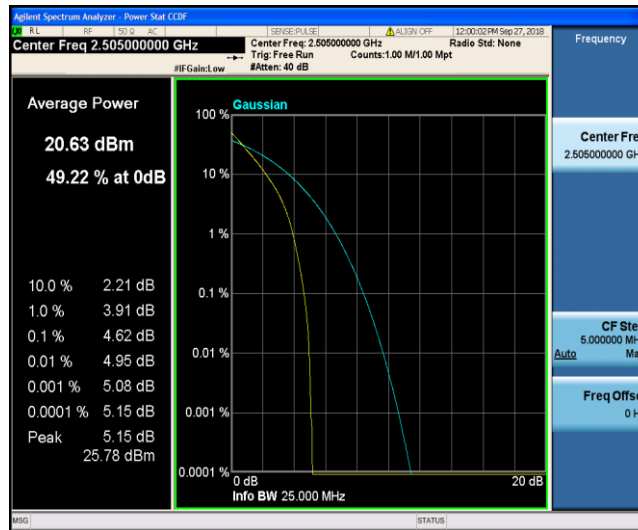

Band7\_5MHz\_16QAM\_20775\_25RB#0

Band7\_5MHz\_16QAM\_21100\_1RB#0

Band7\_5MHz\_16QAM\_21100\_25RB#0

Band7\_5MHz\_16QAM\_21425\_1RB#0

Band7\_5MHz\_16QAM\_21425\_25RB#0

Band7\_10MHz\_QPSK\_20800\_1RB#0

Band7\_10MHz\_QPSK\_20800\_50RB#0