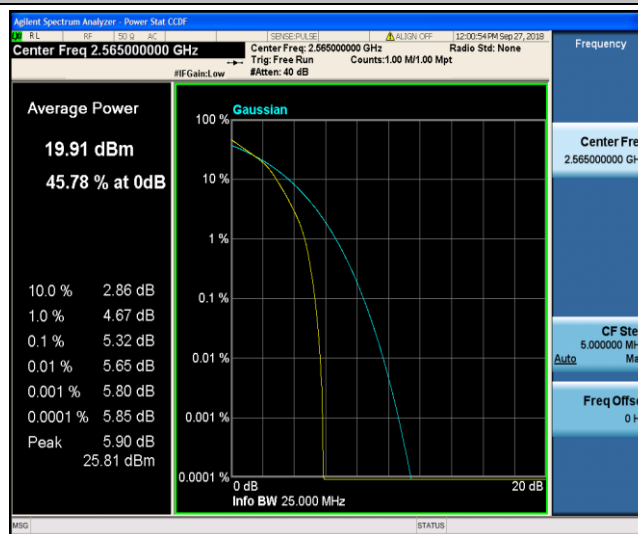

Band7_10MHz_16QAM_21400_1RB#0

Band7_10MHz_16QAM_21400_50RB#0