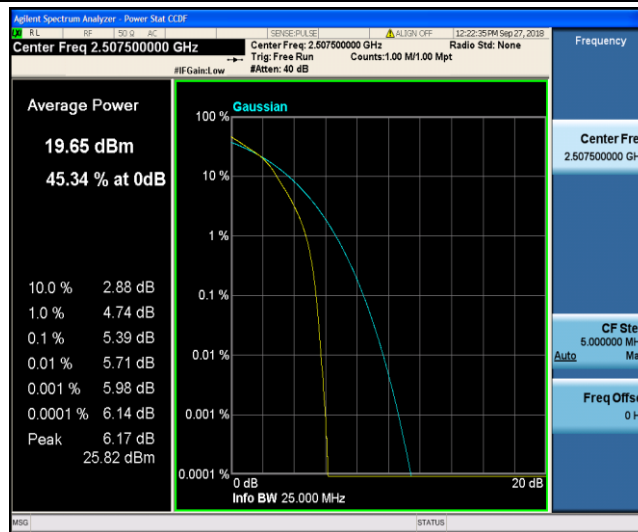

Band7_15MHz_16QAM_20825_1RB#0

Band7_15MHz_16QAM_20825_75RB#0