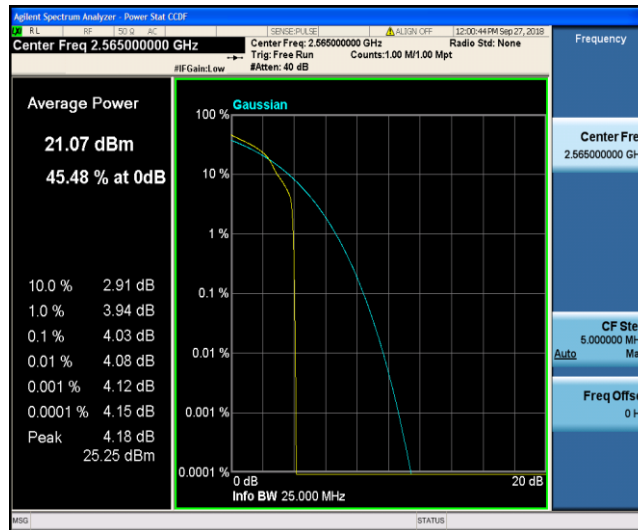

Band7_10MHz_16QAM_21100_50RB#0

Band7_10MHz_16QAM_21400_1RB#0