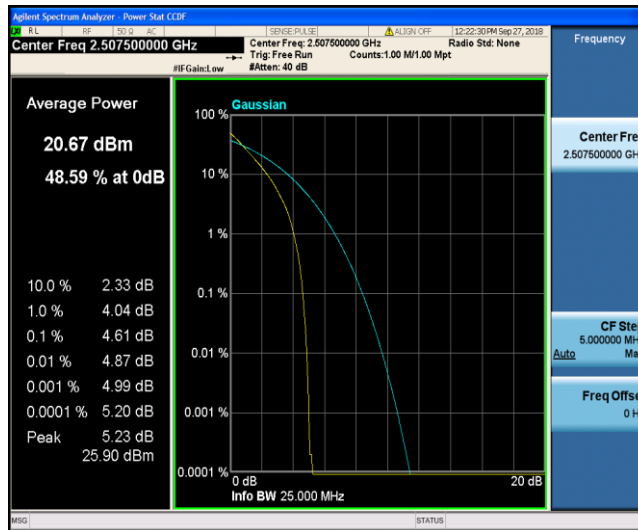

Band7\_10MHz\_16QAM\_21100\_50RB#0

Band7\_10MHz\_16QAM\_21400\_1RB#0

Band7\_10MHz\_16QAM\_21400\_50RB#0

Band7\_15MHz\_QPSK\_20825\_1RB#0

Band7\_15MHz\_QPSK\_20825\_75RB#0

Band7\_15MHz\_QPSK\_21100\_1RB#0

Band7\_15MHz\_QPSK\_21100\_75RB#0