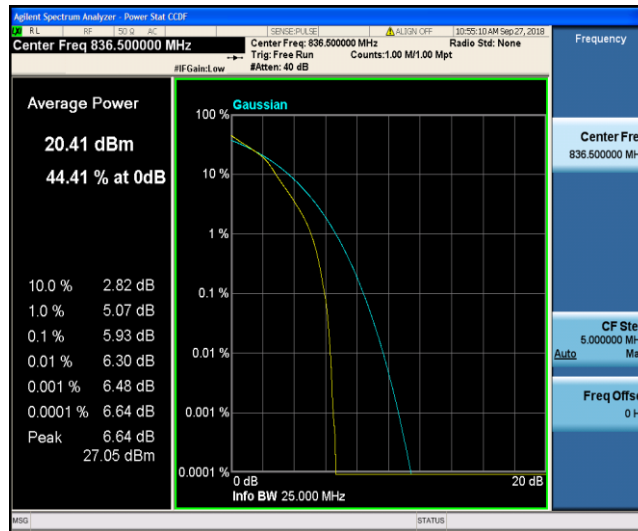

Band5\_5MHz\_QPSK\_20625\_1RB#0

Band5\_5MHz\_QPSK\_20625\_25RB#0

Band5\_5MHz\_16QAM\_20425\_1RB#0

Band5\_5MHz\_16QAM\_20425\_25RB#0

Band5\_5MHz\_16QAM\_20525\_1RB#0

Band5\_5MHz\_16QAM\_20525\_25RB#0

Band5\_5MHz\_16QAM\_20625\_1RB#0