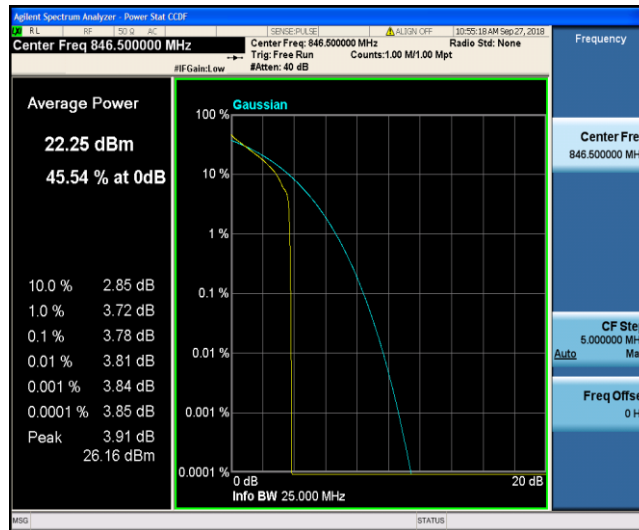

Band5\_3MHz\_16QAM\_20525\_15RB#0

Band5\_3MHz\_16QAM\_20635\_1RB#0

Band5\_3MHz\_16QAM\_20635\_15RB#0

Band5\_5MHz\_QPSK\_20425\_1RB#0

Band5\_5MHz\_QPSK\_20425\_25RB#0

Band5\_5MHz\_QPSK\_20525\_1RB#0

Band5\_5MHz\_QPSK\_20525\_25RB#0