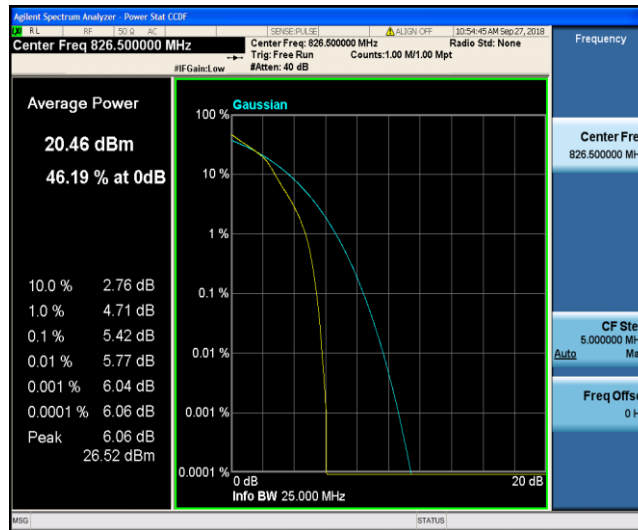

Band5_5MHz_16QAM_20425_1RB#0

Band5_5MHz_16QAM_20425_25RB#0