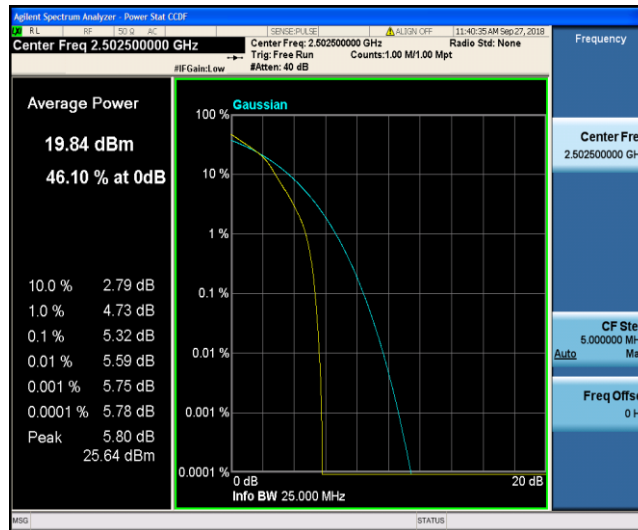

Band7\_5MHz\_QPSK\_20775\_1RB#0

Band7\_5MHz\_QPSK\_20775\_25RB#0

Band7\_5MHz\_QPSK\_21100\_1RB#0

Band7\_5MHz\_QPSK\_21100\_25RB#0

Band7\_5MHz\_QPSK\_21425\_1RB#0

Band7\_5MHz\_QPSK\_21425\_25RB#0

Band7\_5MHz\_16QAM\_20775\_1RB#0