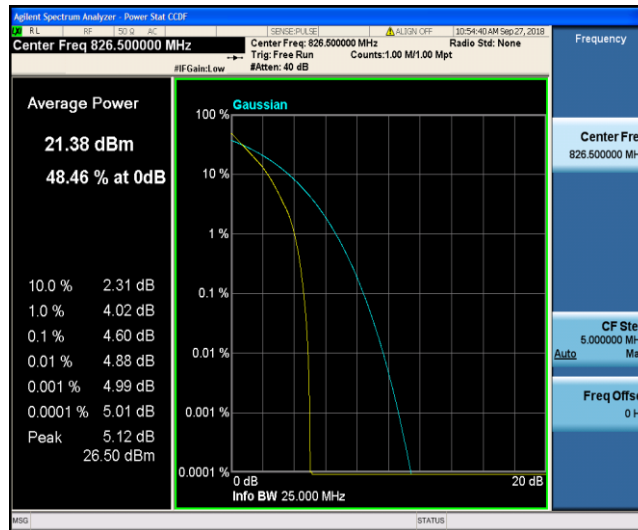

Band5\_3MHz\_16QAM\_20525\_15RB#0

Band5\_3MHz\_16QAM\_20635\_1RB#0

Band5\_3MHz\_16QAM\_20635\_15RB#0

Band5\_5MHz\_QPSK\_20425\_1RB#0

Band5\_5MHz\_QPSK\_20425\_25RB#0

Band5\_5MHz\_QPSK\_20525\_1RB#0

Band5\_5MHz\_QPSK\_20525\_25RB#0