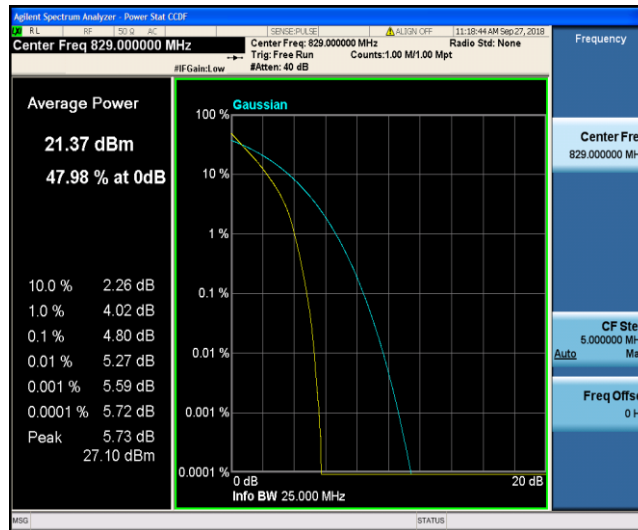

Band5_10MHz_QPSK_20450_1RB#0

Band5_10MHz_QPSK_20450_50RB#0