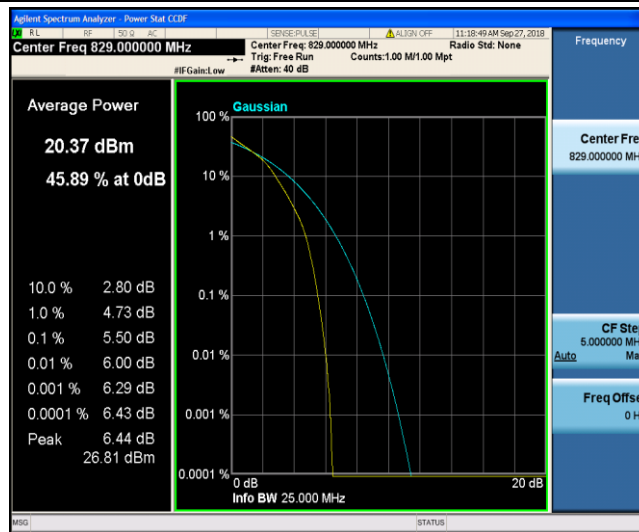

Band5_10MHz_16QAM_20450_1RB#0

Band5_10MHz_16QAM_20450_50RB#0