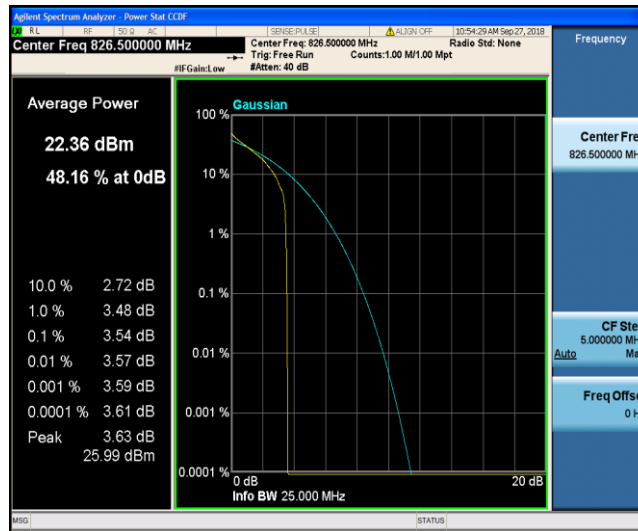

Band5\_3MHz\_16QAM\_20525\_15RB#0

Band5\_3MHz\_16QAM\_20635\_1RB#0

Band5\_3MHz\_16QAM\_20635\_15RB#0

Band5\_5MHz\_QPSK\_20425\_1RB#0

Band5\_5MHz\_QPSK\_20425\_25RB#0

Band5\_5MHz\_QPSK\_20525\_1RB#0

Band5\_5MHz\_QPSK\_20525\_25RB#0