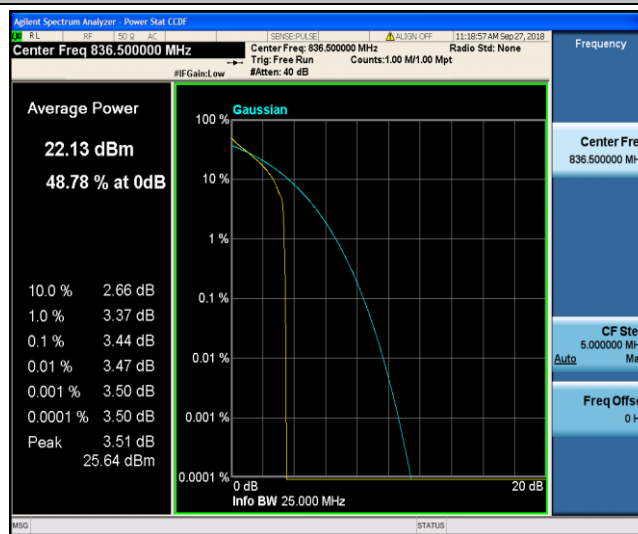

Band5_10MHz_QPSK_20450_50RB#0

Band5_10MHz_QPSK_20525_1RB#0