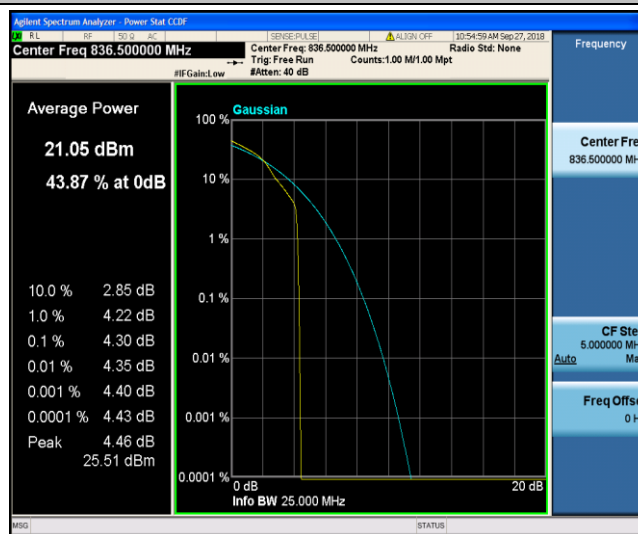

Band5\_5MHz\_QPSK\_20625\_1RB#0

Band5\_5MHz\_QPSK\_20625\_25RB#0

Band5\_5MHz\_16QAM\_20425\_1RB#0

Band5\_5MHz\_16QAM\_20425\_25RB#0

Band5\_5MHz\_16QAM\_20525\_1RB#0

Band5\_5MHz\_16QAM\_20525\_25RB#0

Band5\_5MHz\_16QAM\_20625\_1RB#0