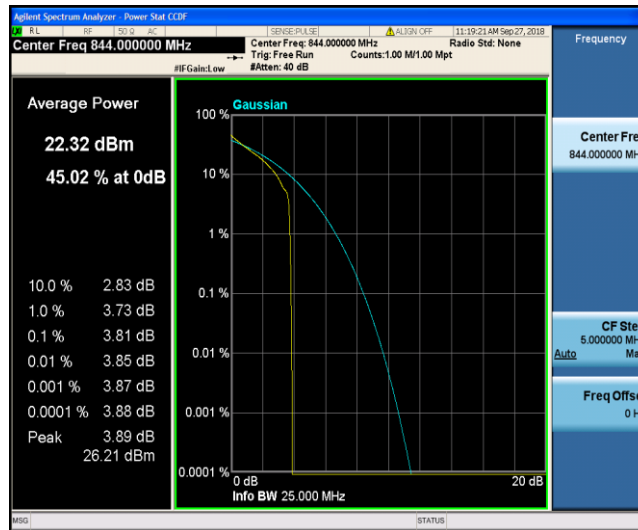

Band5\_5MHz\_16QAM\_20625\_25RB#0

Band5\_10MHz\_QPSK\_20450\_1RB#0

Band5\_10MHz\_QPSK\_20450\_50RB#0

Band5\_10MHz\_QPSK\_20525\_1RB#0

Band5\_10MHz\_QPSK\_20525\_50RB#0

Band5\_10MHz\_QPSK\_20600\_1RB#0

Band5\_10MHz\_QPSK\_20600\_50RB#0