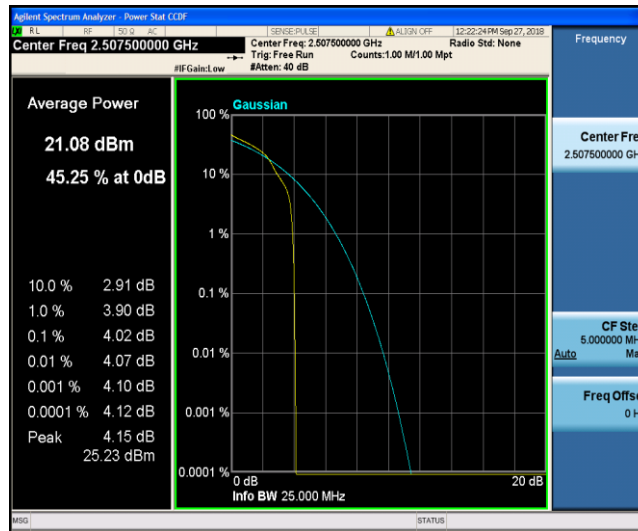

Band7_15MHz_QPSK_21375_75RB#0

Band7_15MHz_16QAM_20825_1RB#0