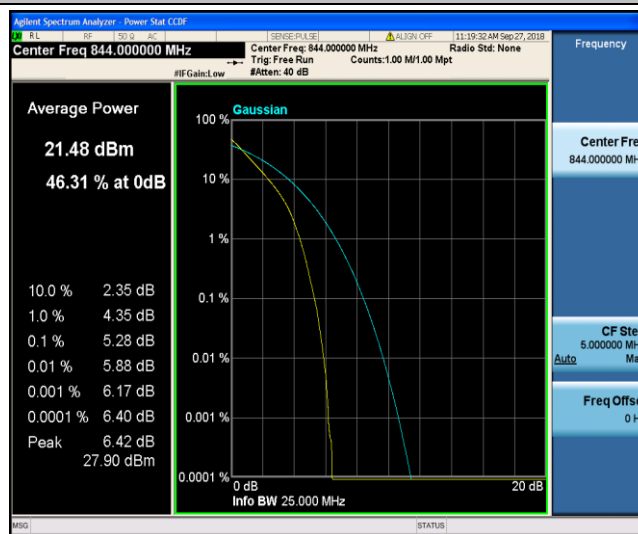

Band5\_5MHz\_16QAM\_20625\_25RB#0

Band5\_10MHz\_QPSK\_20450\_1RB#0

Band5\_10MHz\_QPSK\_20450\_50RB#0

Band5\_10MHz\_QPSK\_20525\_1RB#0

Band5\_10MHz\_QPSK\_20525\_50RB#0

Band5\_10MHz\_QPSK\_20600\_1RB#0

Band5\_10MHz\_QPSK\_20600\_50RB#0