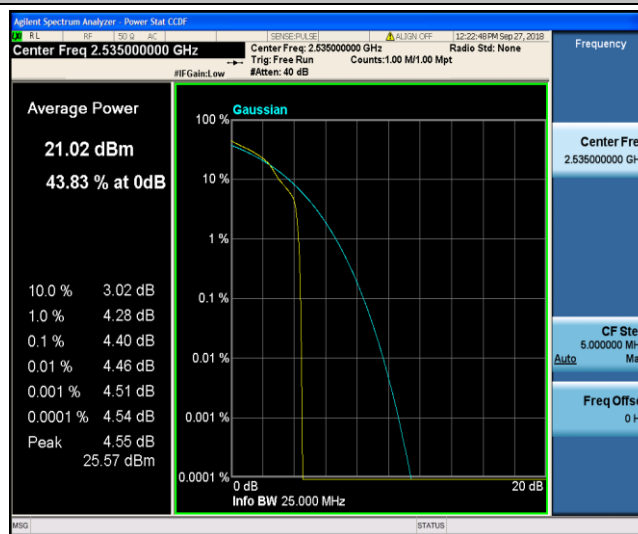

Band7\_15MHz\_QPSK\_21375\_1RB#0

Band7\_15MHz\_QPSK\_21375\_75RB#0

Band7\_15MHz\_16QAM\_20825\_1RB#0

Band7\_15MHz\_16QAM\_20825\_75RB#0

Band7\_15MHz\_16QAM\_21100\_1RB#0