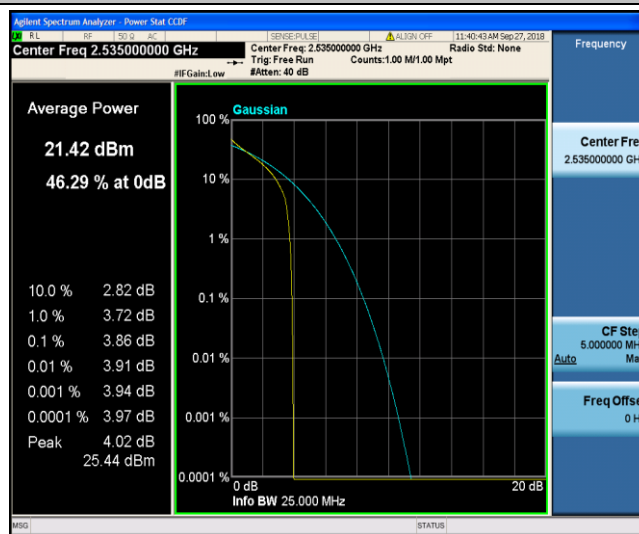

Band7_5MHz_QPSK_20775_25RB#0

Band7_5MHz_QPSK_21100_1RB#0