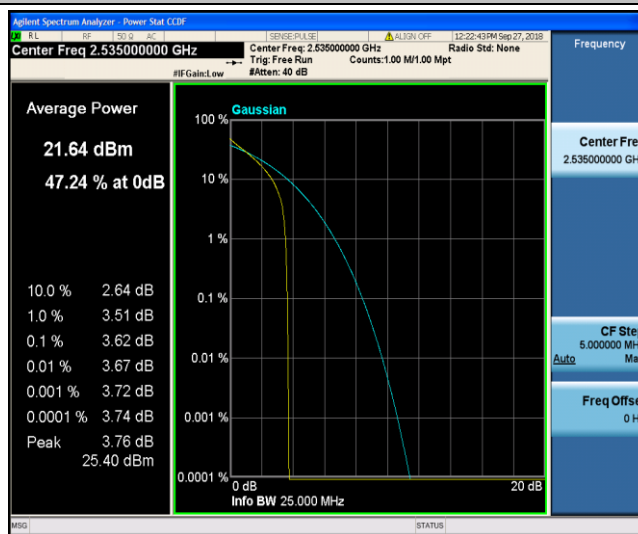

Band7\_10MHz\_16QAM\_21100\_50RB#0

Band7\_10MHz\_16QAM\_21400\_1RB#0

Band7\_10MHz\_16QAM\_21400\_50RB#0

Band7\_15MHz\_QPSK\_20825\_1RB#0

Band7\_15MHz\_QPSK\_20825\_75RB#0

Band7\_15MHz\_QPSK\_21100\_1RB#0

Band7\_15MHz\_QPSK\_21100\_75RB#0