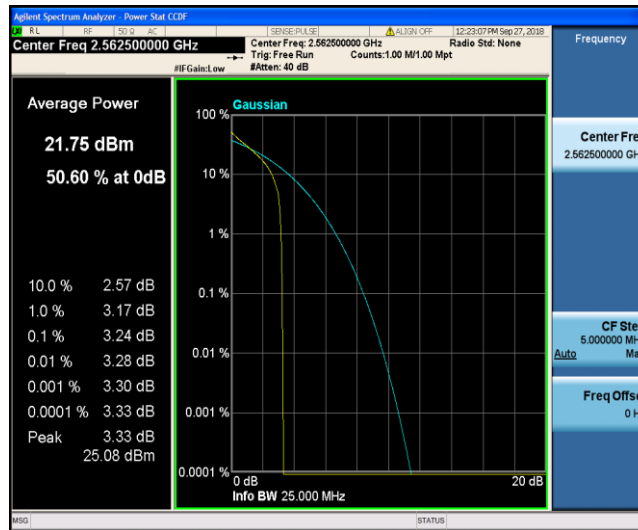

Band7\_10MHz\_16QAM\_21100\_50RB#0

Band7\_10MHz\_16QAM\_21400\_1RB#0

Band7\_10MHz\_16QAM\_21400\_50RB#0

Band7\_15MHz\_QPSK\_20825\_1RB#0

Band7\_15MHz\_QPSK\_20825\_75RB#0

Band7\_15MHz\_QPSK\_21100\_1RB#0

Band7\_15MHz\_QPSK\_21100\_75RB#0