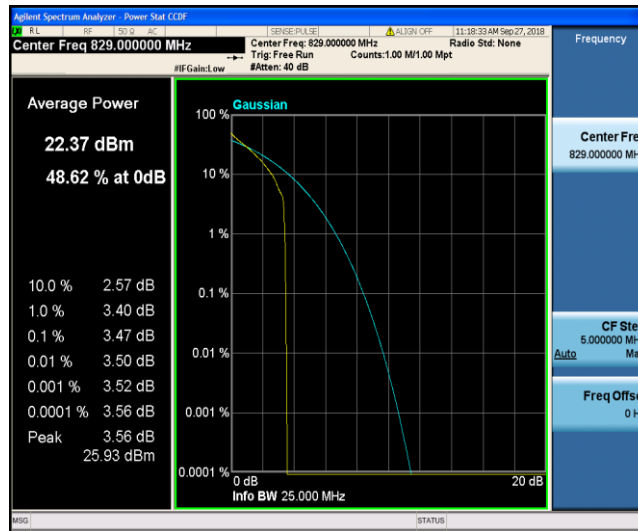

Band5_5MHz_16QAM_20625_25RB#0

Band5_10MHz_QPSK_20450_1RB#0