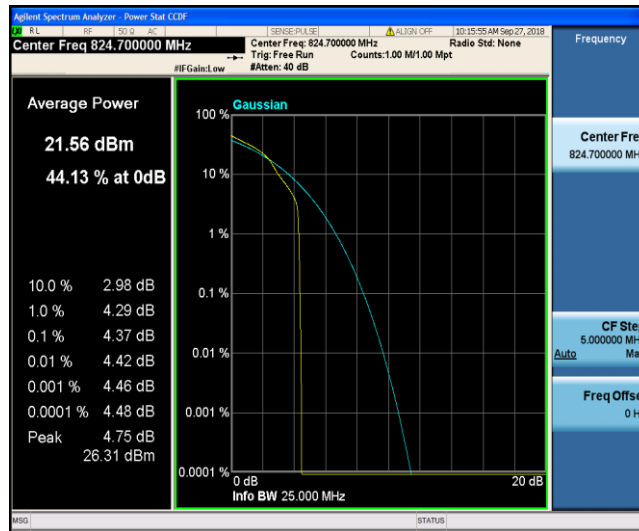

Band5_1.4MHz_QPSK_20643_6RB#0

Band5_1.4MHz_16QAM_20407_1RB#0