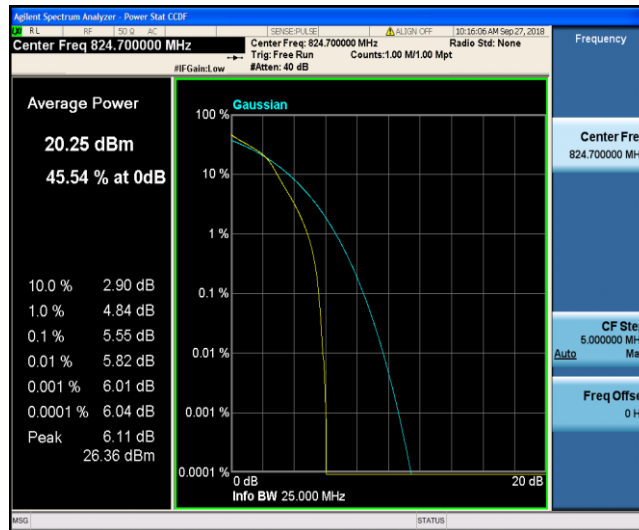

Band5_1.4MHz_16QAM_20407_1RB#0

Band5_1.4MHz_16QAM_20407_6RB#0