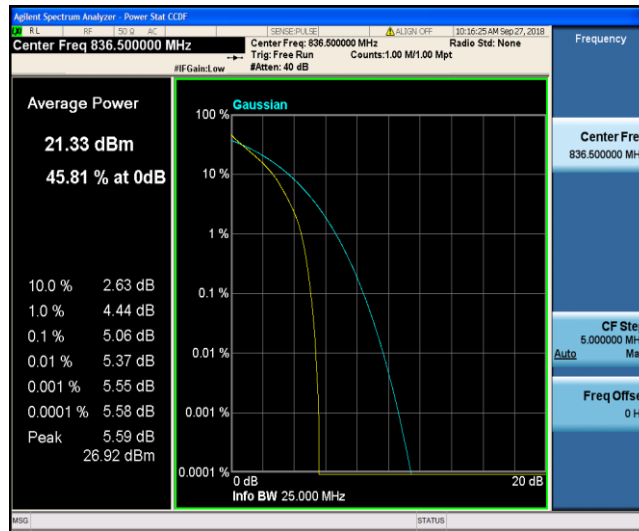

Band4_20MHz_16QAM_20175_100RB#0

Band4_20MHz_16QAM_20300_1RB#0

Band4_20MHz_16QAM_20300_100RB#0

Band5_1.4MHz_QPSK_20407_1RB#0

Band5_1.4MHz_QPSK_20407_6RB#0

Band5_1.4MHz_QPSK_20525_1RB#0

Band5_1.4MHz_QPSK_20525_6RB#0