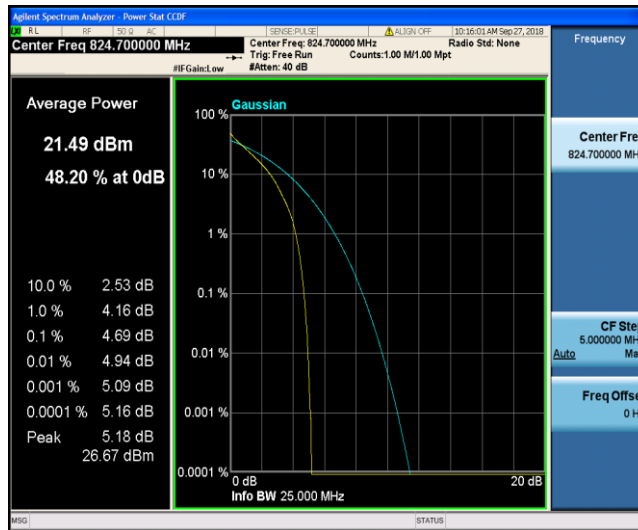

Band4_20MHz_16QAM_20175_100RB#0

Band4_20MHz_16QAM_20300_1RB#0

Band4_20MHz_16QAM_20300_100RB#0

Band5_1.4MHz_QPSK_20407_1RB#0

Band5_1.4MHz_QPSK_20407_6RB#0

Band5_1.4MHz_QPSK_20525_1RB#0

Band5_1.4MHz_QPSK_20525_6RB#0