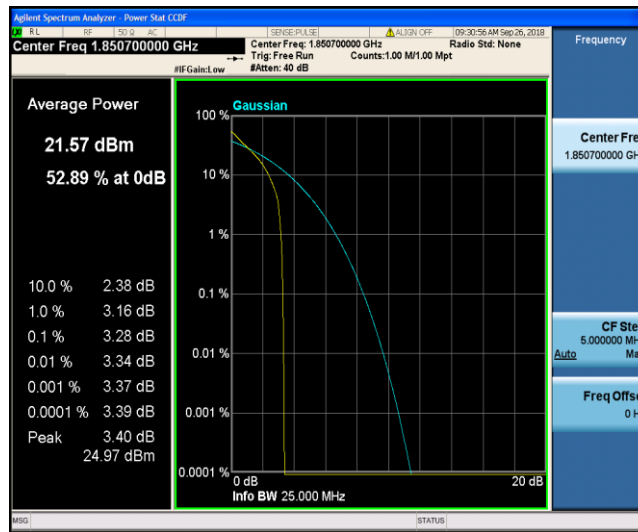

Test Graphs

Band2_1.4MHz_QPSK_18607_1RB#0