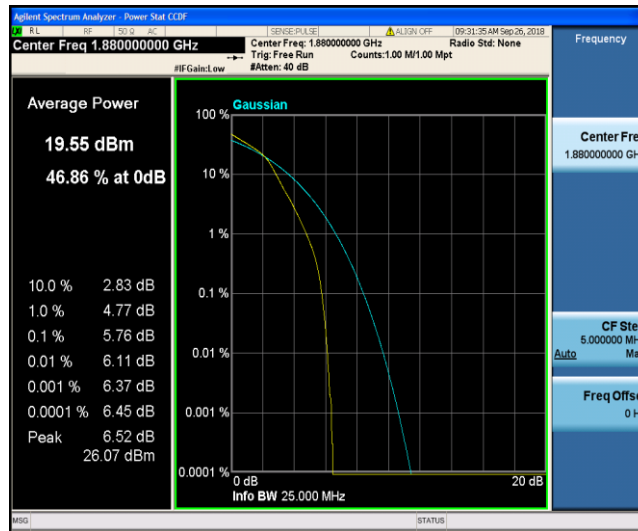

Band2_1.4MHz_16QAM_18900_6RB#0