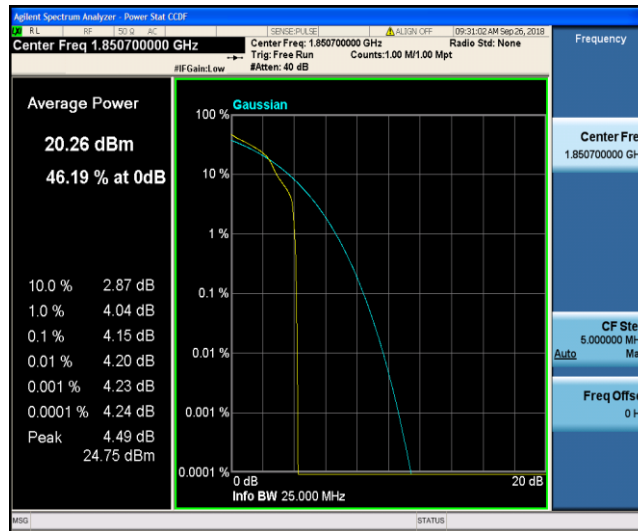

Test Graphs

Band2_1.4MHz_QPSK_18607_1RB#0

Band2_1.4MHz_QPSK_18607_6RB#0

Band2_1.4MHz_QPSK_18900_1RB#0

Band2_1.4MHz_QPSK_18900_6RB#0

Band2_1.4MHz_QPSK_19193_1RB#0

Band2_1.4MHz_QPSK_19193_6RB#0

Band2_1.4MHz_16QAM_18607_1RB#0