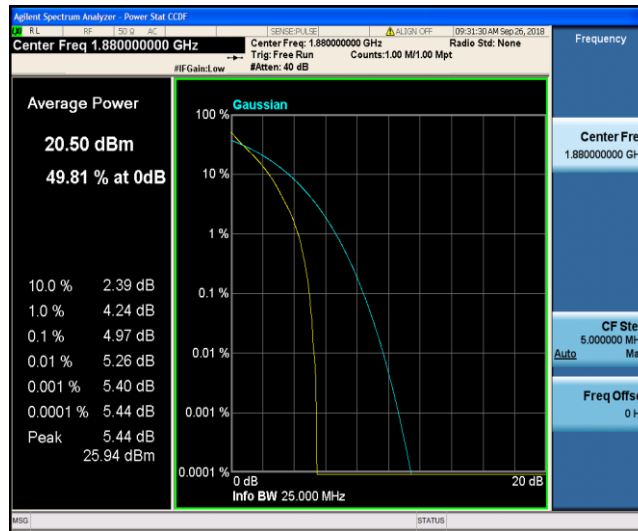

Test Graphs

Band2_1.4MHz_QPSK_18607_1RB#0

Band2_1.4MHz_QPSK_18607_6RB#0

Band2_1.4MHz_QPSK_18900_1RB#0

Band2_1.4MHz_QPSK_18900_6RB#0

Band2_1.4MHz_QPSK_19193_1RB#0

Band2_1.4MHz_QPSK_19193_6RB#0

Band2_1.4MHz_16QAM_18607_1RB#0