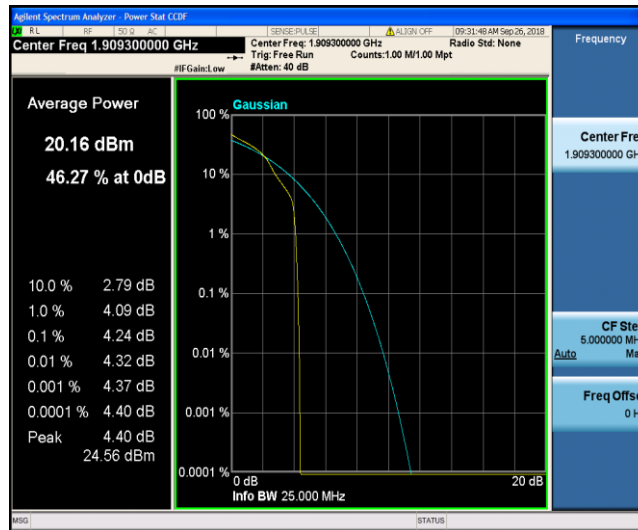

Band2_1.4MHz_16QAM_19193_1RB#0