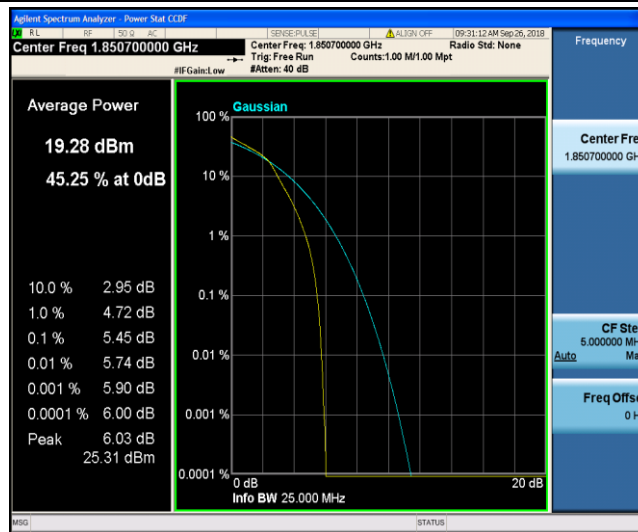

Test Graphs

Band2_1.4MHz_QPSK_18607_1RB#0

Band2_1.4MHz_QPSK_18607_6RB#0

Band2_1.4MHz_QPSK_18900_1RB#0

Band2_1.4MHz_QPSK_18900_6RB#0

Band2_1.4MHz_QPSK_19193_1RB#0

Band2_1.4MHz_QPSK_19193_6RB#0

Band2_1.4MHz_16QAM_18607_1RB#0