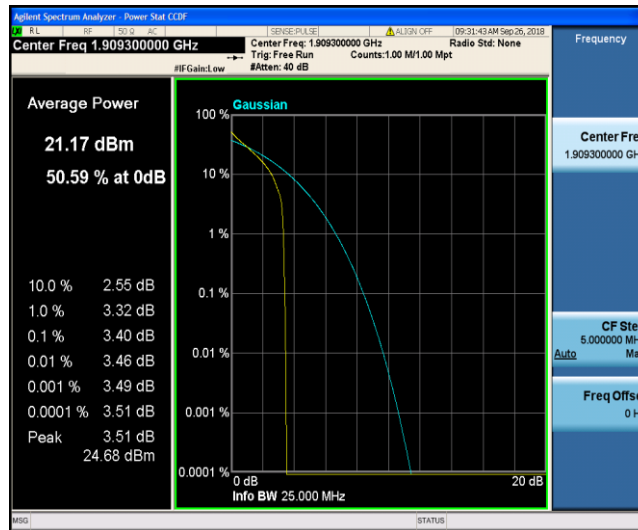

Test Graphs

Band2_1.4MHz_QPSK_18607_1RB#0

Band2_1.4MHz_QPSK_18607_6RB#0

Band2_1.4MHz_QPSK_18900_1RB#0

Band2_1.4MHz_QPSK_18900_6RB#0

Band2_1.4MHz_QPSK_19193_1RB#0

Band2_1.4MHz_QPSK_19193_6RB#0

Band2_1.4MHz_16QAM_18607_1RB#0