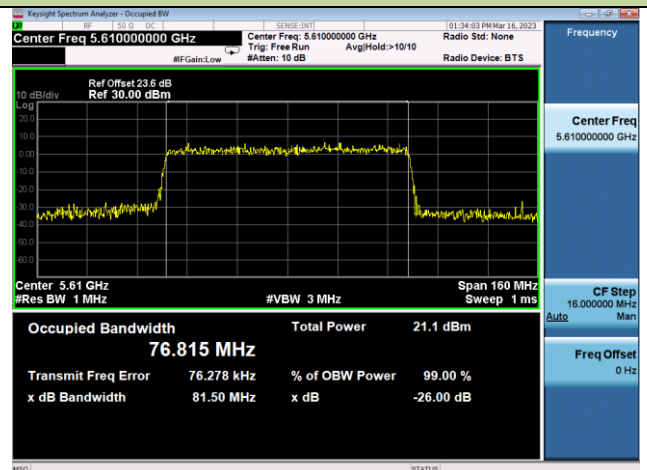

Channel 159(5795MHz)

802.11ax-HE80 26dB & 99% Bandwidth – Ant 3

Channel 42 (5210MHz)

Channel 58 (5290MHz)

Channel 106 (5530MHz)

Channel 122 (5610MHz)

Channel 155 (5775MHz)

Test Site	NS-TR2	Test Engineer	Summer Tang
Test Date	2023-03-30		
Test Mode	802.11ax-HE, Partial RU		