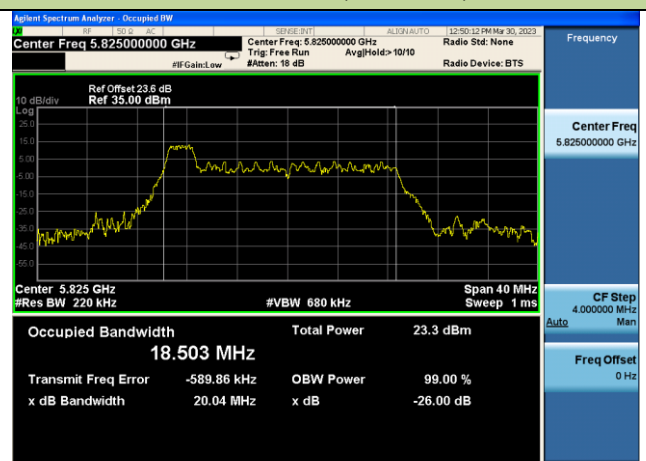

Channel 140 (5700MHz)

Channel 149 (5745MHz)

Channel 157(5785MHz)

Channel 165 (5825MHz)

802.11ax-HE20 26dB Bandwidth – Ant 3 – 26 Tone RU 4

Channel 36 (5180MHz)

Channel 44 (5220MHz)

Channel 48 (5240MHz)