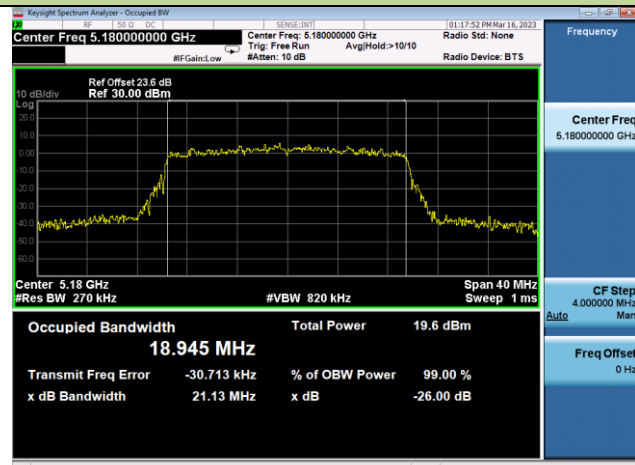

802.11ax-HE20 26dB & 99% Bandwidth – Ant 3

Channel 36 (5180MHz)

Channel 44 (5220MHz)

Channel 48 (5240MHz)

Channel 52 (5260MHz)

Channel 60 (5300MHz)

Channel 64 (5320MHz)

802.11ax-HE20 26dB & 99% Bandwidth – Ant 3