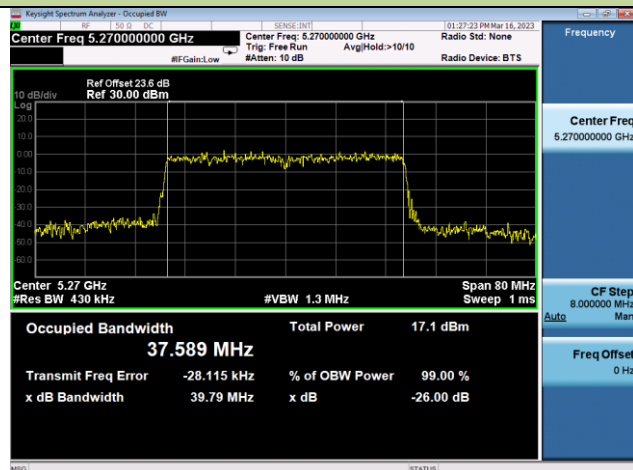

Channel 54 (5270MHz)