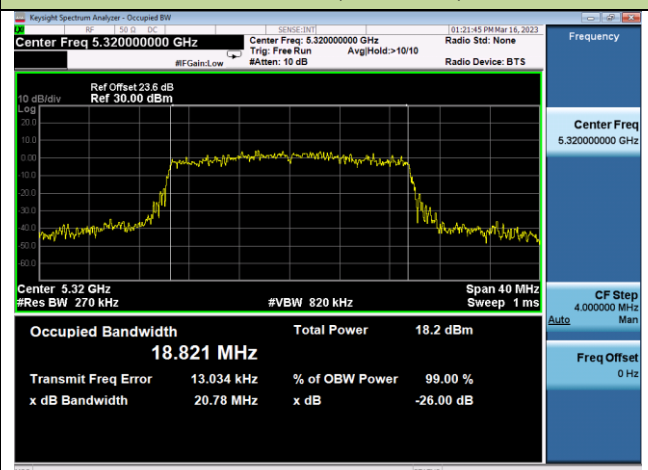

802.11ax-HE20 26dB & 99% Bandwidth – Ant 3

Channel 36 (5180MHz)

Channel 44 (5220MHz)

Channel 48 (5240MHz)

Channel 52 (5260MHz)

Channel 60 (5300MHz)

Channel 64 (5320MHz)

802.11ax-HE20 26dB & 99% Bandwidth – Ant 3