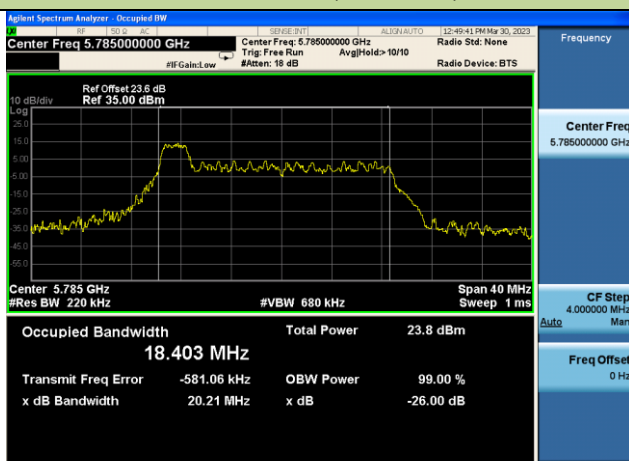

Channel 157(5785MHz)