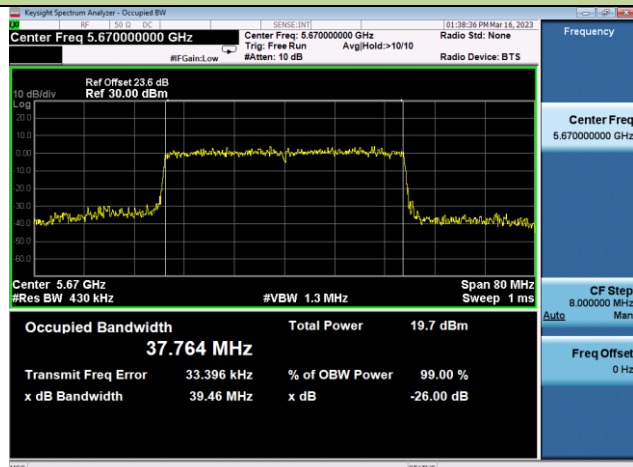

Channel 46 (5230MHz)

Channel 54 (5270MHz)

Channel 62 (5310MHz)

Channel 102 (5510MHz)

Channel 110 (5550MHz)

802.11ax-HE40 26dB & 99% Bandwidth – Ant 3

Channel 134 (5670MHz)

Channel 151 (5755MHz)