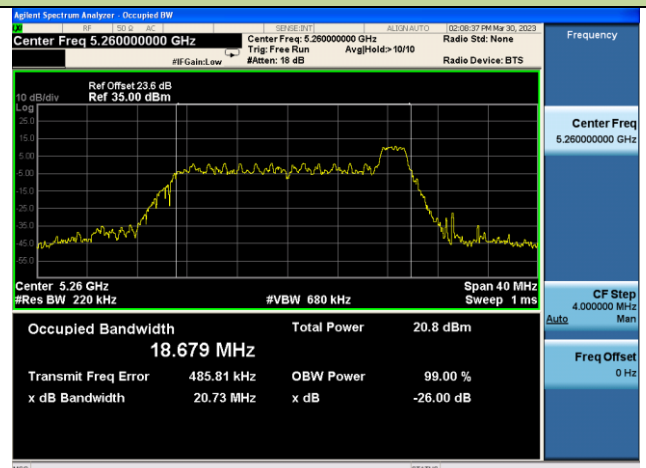

Channel 157(5785MHz)

Channel 165 (5825MHz)

802.11ax-HE20 26dB Bandwidth – Ant 3 – 26 Tone RU 8

Channel 36 (5180MHz)

Channel 44 (5220MHz)

Channel 48 (5240MHz)

Channel 52 (5260MHz)

Channel 60 (5300MHz)