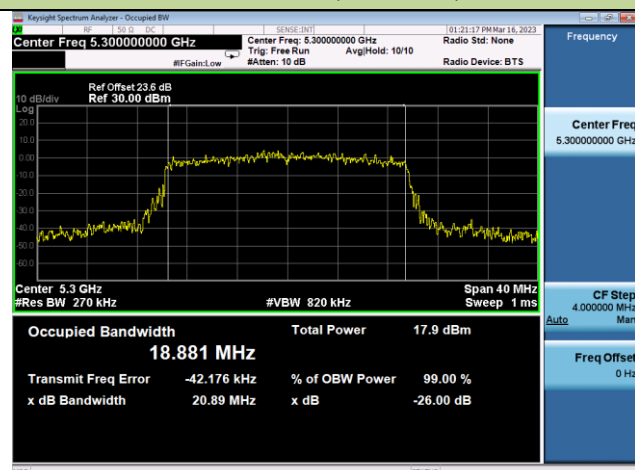

802.11ax-HE20 26dB & 99% Bandwidth – Ant 3

Channel 36 (5180MHz)

Channel 44 (5220MHz)

Channel 48 (5240MHz)

Channel 52 (5260MHz)

Channel 60 (5300MHz)

Channel 64 (5320MHz)

802.11ax-HE20 26dB & 99% Bandwidth – Ant 3