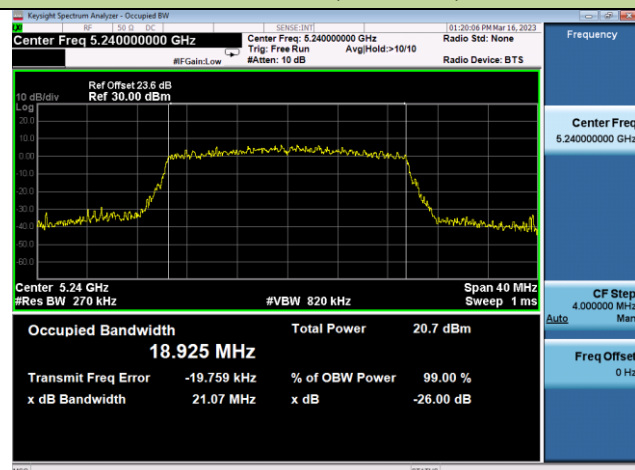

802.11ax-HE20 26dB & 99% Bandwidth – Ant 3

Channel 36 (5180MHz)

Channel 44 (5220MHz)

Channel 48 (5240MHz)

Channel 52 (5260MHz)

Channel 60 (5300MHz)

Channel 64 (5320MHz)

802.11ax-HE20 26dB & 99% Bandwidth – Ant 3