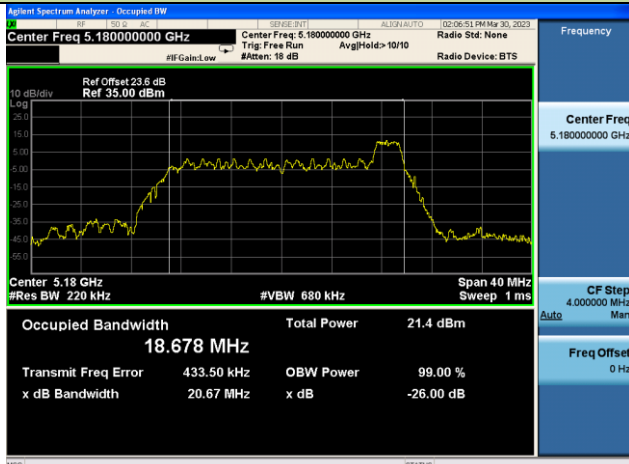

Channel 157(5785MHz)

Channel 165 (5825MHz)

802.11ax-HE20 26dB Bandwidth – Ant 3 – 26 Tone RU 8

Channel 36 (5180MHz)

Channel 44 (5220MHz)

Channel 48 (5240MHz)

Channel 52 (5260MHz)

Channel 60 (5300MHz)