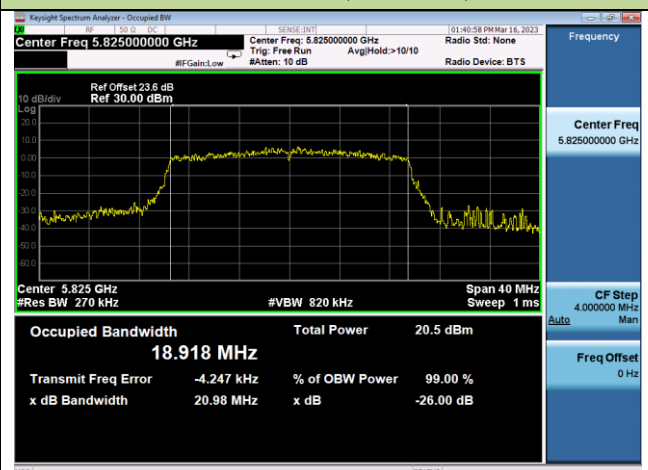

Channel 100 (5500MHz)

Channel 116 (5580MHz)

Channel 140 (5700MHz)

Channel 149 (5745MHz)

Channel 157(5785MHz)

Channel 165 (5825MHz)

802.11ax-HE40 26dB & 99% Bandwidth – Ant 3

Channel 38 (5190MHz)