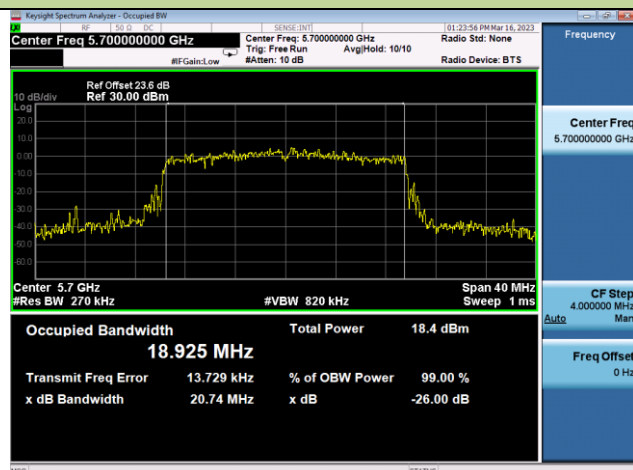

802.11ax-HE20 26dB & 99% Bandwidth – Ant 3

Channel 36 (5180MHz)

Channel 44 (5220MHz)

Channel 48 (5240MHz)

Channel 52 (5260MHz)

Channel 60 (5300MHz)

Channel 64 (5320MHz)

802.11ax-HE20 26dB & 99% Bandwidth – Ant 3

Channel 100 (5500MHz)

Channel 116 (5580MHz)

Channel 140 (5700MHz)

Channel 149 (5745MHz)

Channel 157(5785MHz)

Channel 165 (5825MHz)

802.11ax-HE40 26dB & 99% Bandwidth – Ant 3

Channel 38 (5190MHz)