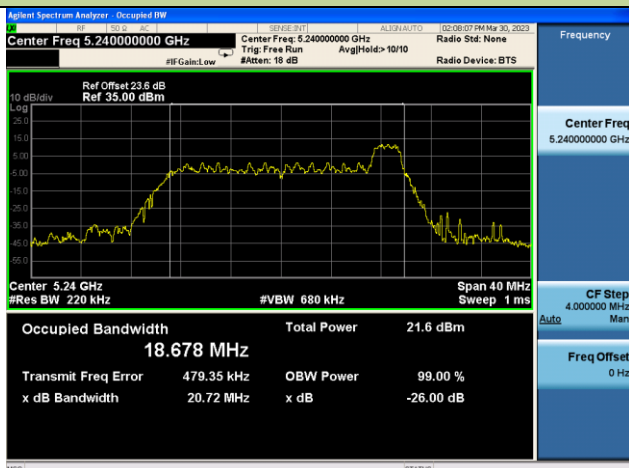

Channel 157(5785MHz)

Channel 165 (5825MHz)

802.11ax-HE20 26dB Bandwidth – Ant 3 – 26 Tone RU 8

Channel 36 (5180MHz)

Channel 44 (5220MHz)

Channel 48 (5240MHz)

Channel 52 (5260MHz)

Channel 60 (5300MHz)