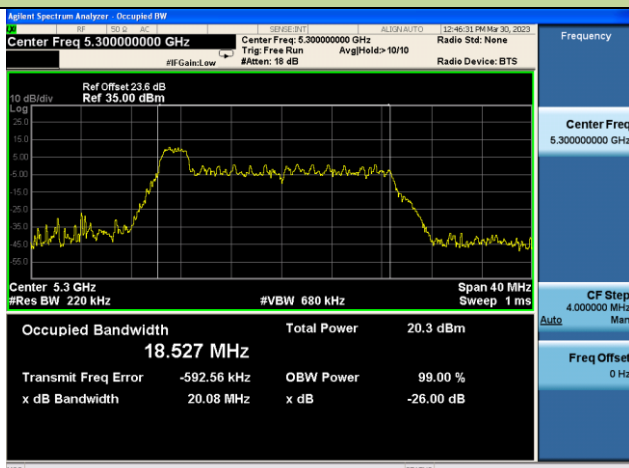

Channel 44 (5220MHz)

Channel 48 (5240MHz)

Channel 52 (5260MHz)

Channel 60 (5300MHz)

Channel 64 (5320MHz)

802.11ax-HE20 26dB Bandwidth – Ant 3 – 26 Tone RU 0

Channel 100 (5500MHz)

Channel 116 (5580MHz)