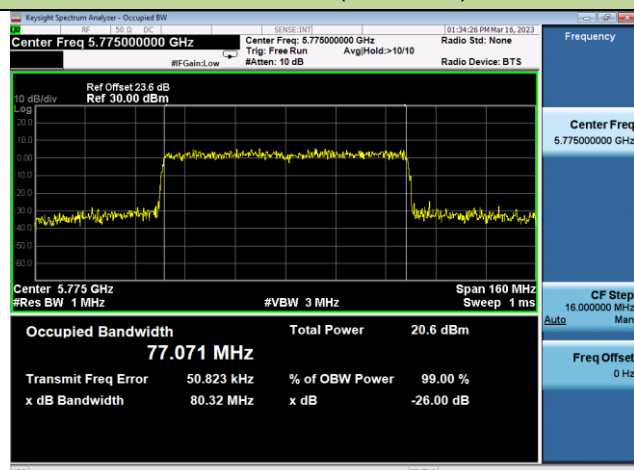

Channel 159(5795MHz)

802.11ax-HE80 26dB & 99% Bandwidth – Ant 3

Channel 42 (5210MHz)

Channel 58 (5290MHz)

Channel 106 (5530MHz)

Channel 122 (5610MHz)

Channel 155 (5775MHz)

Test Site	NS-TR2	Test Engineer	Summer Tang
Test Date	2023-03-30		
Test Mode	802.11ax-HE, Partial RU		