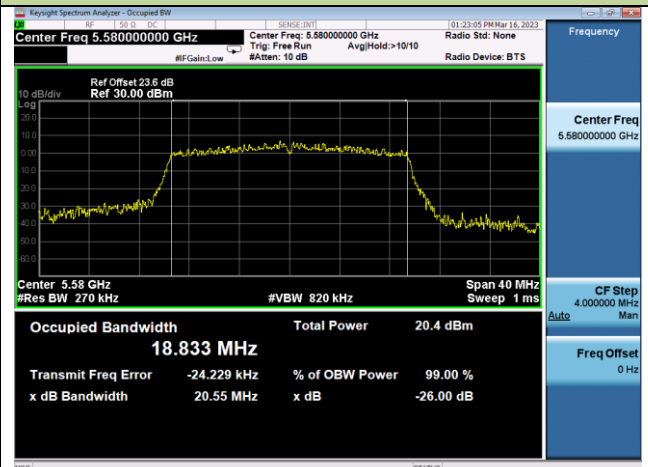

Channel 116 (5580MHz)