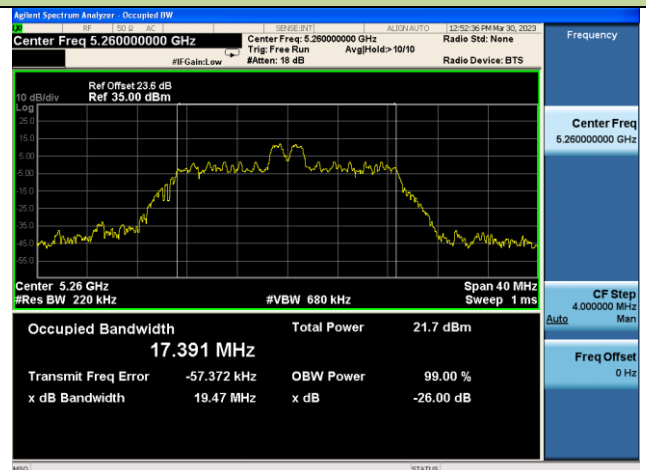

Channel 52 (5260MHz)