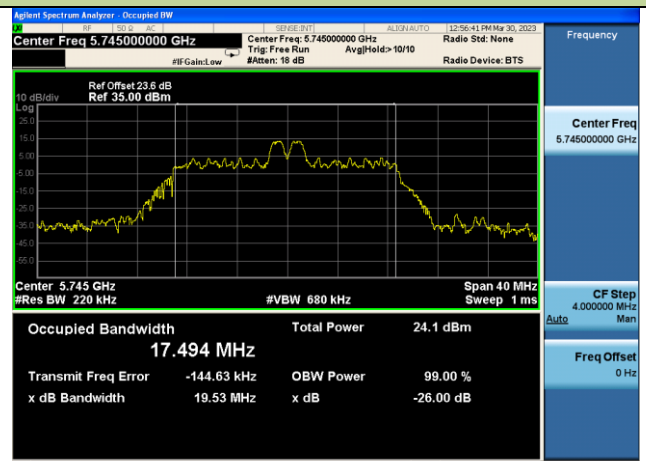

Channel 52 (5260MHz)

Channel 60 (5300MHz)

Channel 64 (5320MHz)

802.11ax-HE20 26dB Bandwidth – Ant 3 – 26 Tone RU 4

Channel 100 (5500MHz)

Channel 116 (5580MHz)

Channel 140 (5700MHz)

Channel 149 (5745MHz)