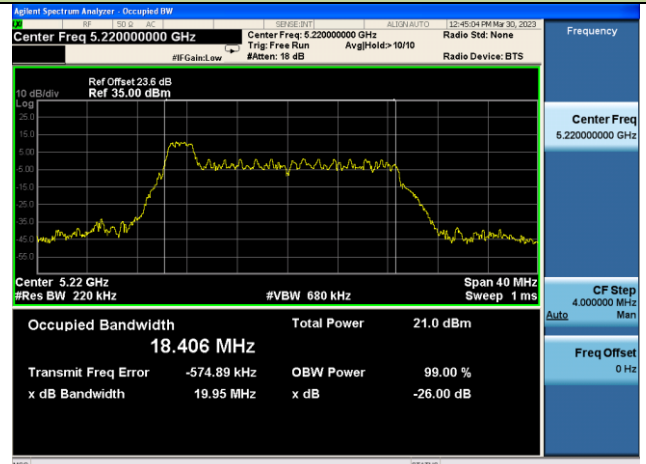

Channel 44 (5220MHz)