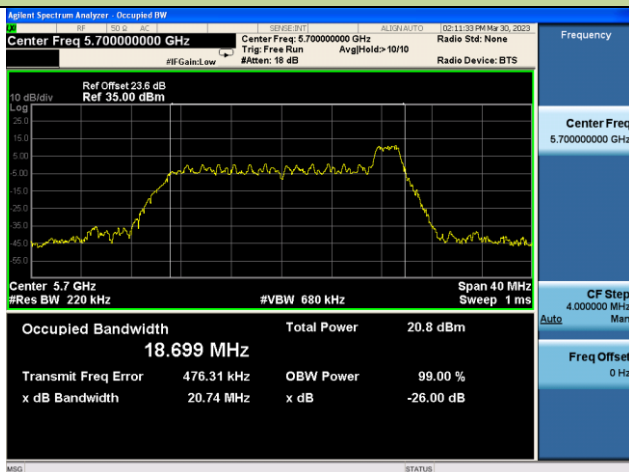

Channel 64 (5320MHz)

802.11ax-HE20 26dB Bandwidth – Ant 3 – 26 Tone RU 8

Channel 100 (5500MHz)

Channel 116 (5580MHz)

Channel 140 (5700MHz)

Channel 149 (5745MHz)

Channel 157(5785MHz)

Channel 165 (5825MHz)