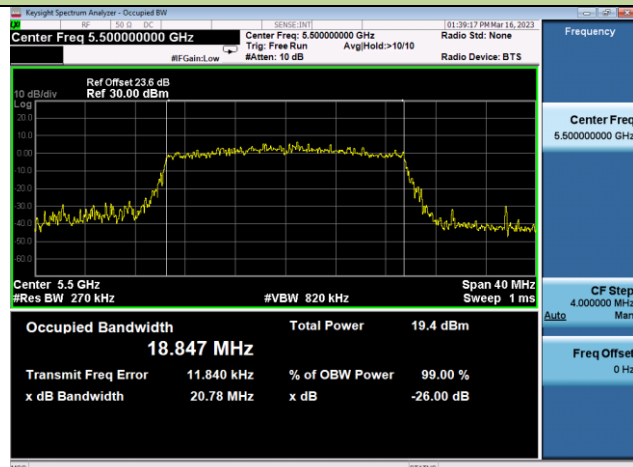

802.11ax-HE20 26dB & 99% Bandwidth – Ant 3

Channel 36 (5180MHz)

Channel 44 (5220MHz)

Channel 48 (5240MHz)

Channel 52 (5260MHz)

Channel 60 (5300MHz)

Channel 64 (5320MHz)

802.11ax-HE20 26dB & 99% Bandwidth – Ant 3

Channel 100 (5500MHz)

Channel 116 (5580MHz)

Channel 140 (5700MHz)

Channel 149 (5745MHz)

Channel 157(5785MHz)

Channel 165 (5825MHz)

802.11ax-HE40 26dB & 99% Bandwidth – Ant 3

Channel 38 (5190MHz)