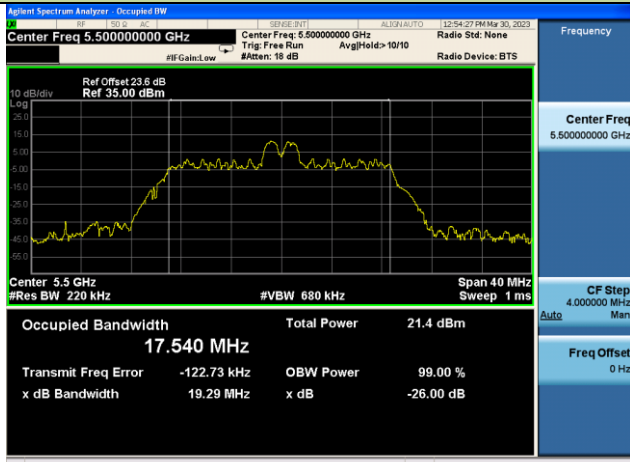

Channel 52 (5260MHz)

Channel 60 (5300MHz)

Channel 64 (5320MHz)

802.11ax-HE20 26dB Bandwidth – Ant 3 – 26 Tone RU 4

Channel 100 (5500MHz)

Channel 116 (5580MHz)

Channel 140 (5700MHz)

Channel 149 (5745MHz)