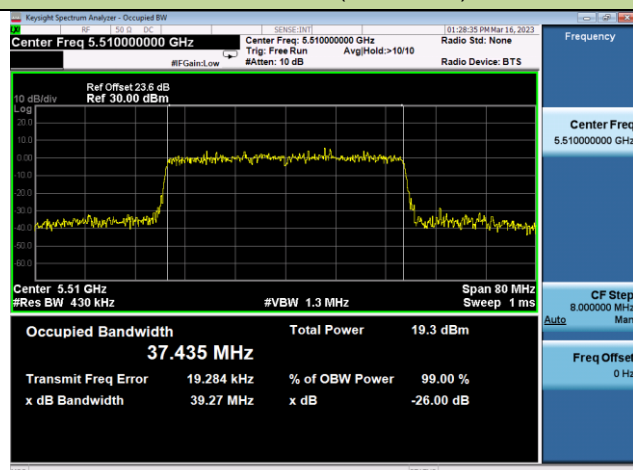

Channel 46 (5230MHz)

Channel 54 (5270MHz)

Channel 62 (5310MHz)

Channel 102 (5510MHz)

Channel 110 (5550MHz)

802.11ax-HE40 26dB & 99% Bandwidth – Ant 3

Channel 134 (5670MHz)

Channel 151 (5755MHz)