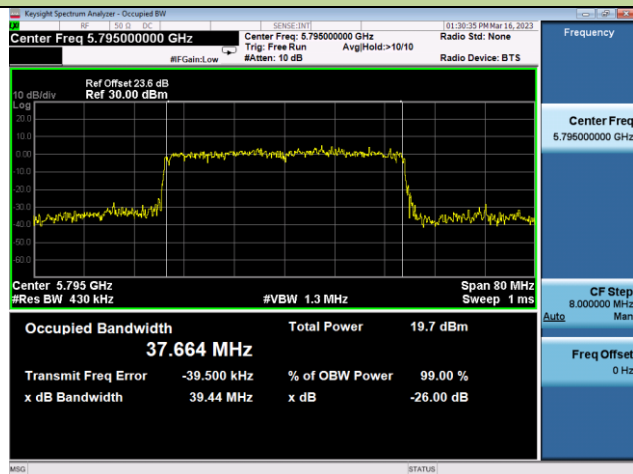

Channel 159(5795MHz)