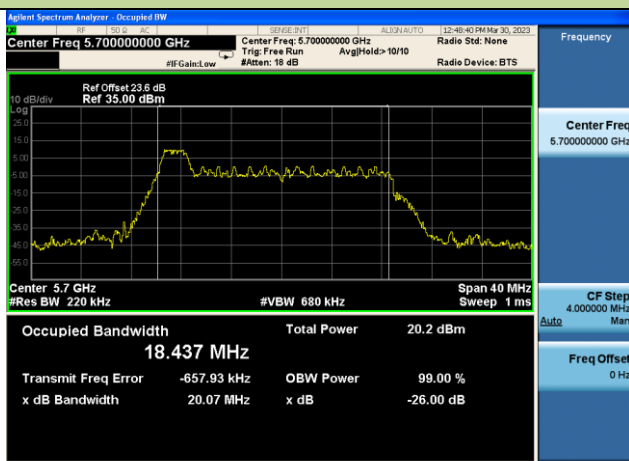

Channel 140 (5700MHz)