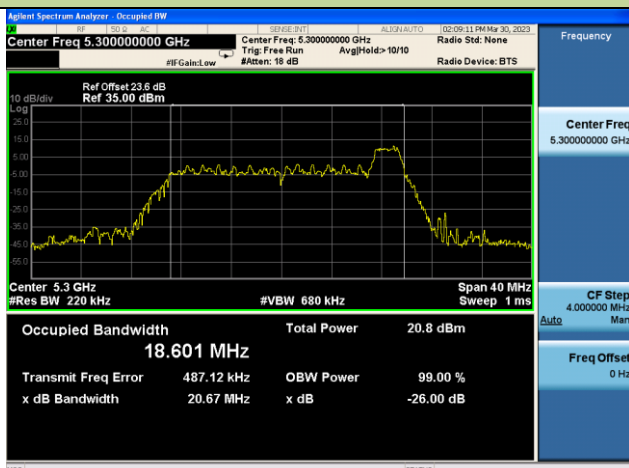

Channel 157(5785MHz)

Channel 165 (5825MHz)

802.11ax-HE20 26dB Bandwidth – Ant 3 – 26 Tone RU 8

Channel 36 (5180MHz)

Channel 44 (5220MHz)

Channel 48 (5240MHz)

Channel 52 (5260MHz)

Channel 60 (5300MHz)