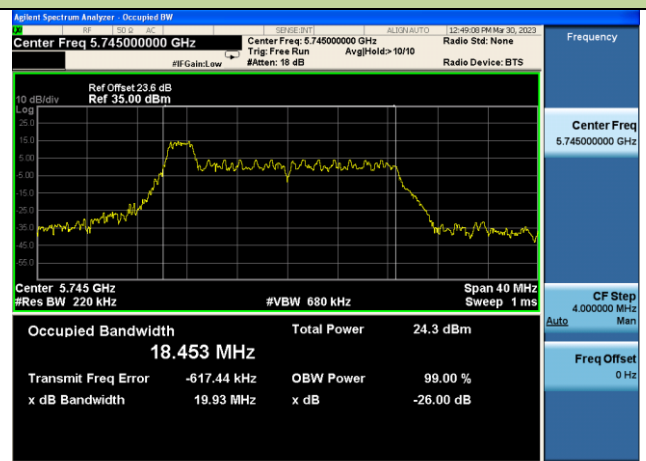

Channel 149 (5745MHz)