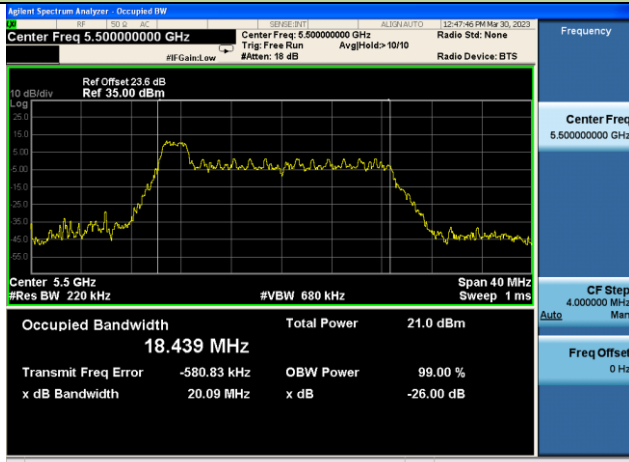

Channel 44 (5220MHz)

Channel 48 (5240MHz)

Channel 52 (5260MHz)

Channel 60 (5300MHz)

Channel 64 (5320MHz)

802.11ax-HE20 26dB Bandwidth – Ant 3 – 26 Tone RU 0

Channel 100 (5500MHz)

Channel 116 (5580MHz)