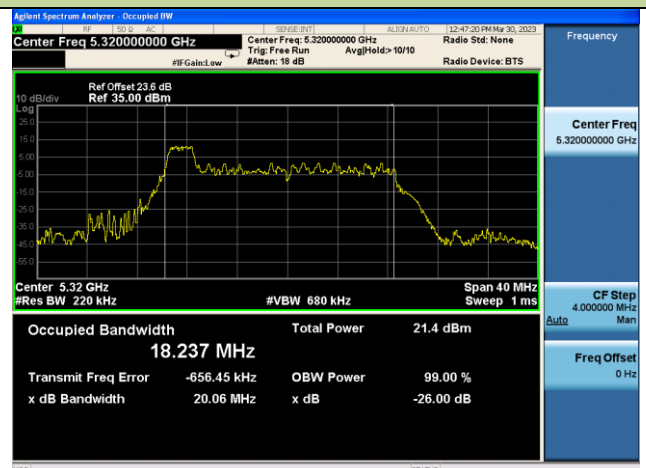

Channel 44 (5220MHz)

Channel 48 (5240MHz)

Channel 52 (5260MHz)

Channel 60 (5300MHz)

Channel 64 (5320MHz)

802.11ax-HE20 26dB Bandwidth – Ant 3 – 26 Tone RU 0

Channel 100 (5500MHz)

Channel 116 (5580MHz)