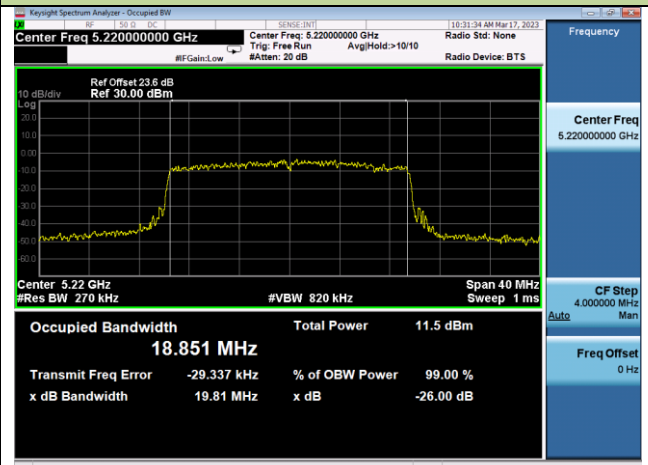

802.11ax-HE20 26dB & 99% Bandwidth – Ant 3

Channel 36 (5180MHz)

Channel 44 (5220MHz)

Channel 48 (5240MHz)

Channel 52 (5260MHz)

Channel 60 (5300MHz)

Channel 64 (5320MHz)

802.11ax-HE20 26dB & 99% Bandwidth – Ant 3