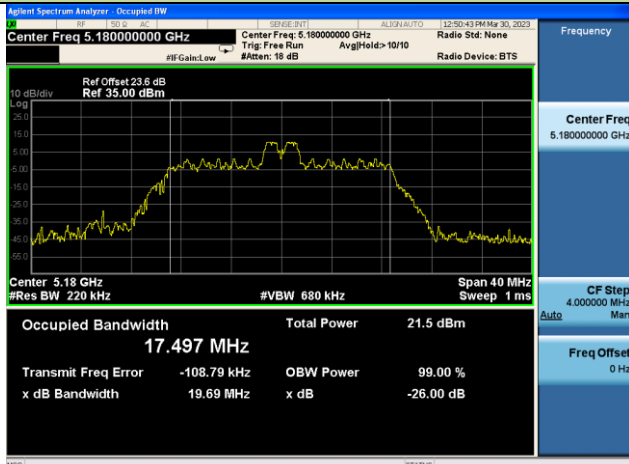

Channel 140 (5700MHz)

Channel 149 (5745MHz)

Channel 157(5785MHz)

Channel 165 (5825MHz)

802.11ax-HE20 26dB Bandwidth – Ant 3 – 26 Tone RU 4

Channel 36 (5180MHz)

Channel 44 (5220MHz)

Channel 48 (5240MHz)