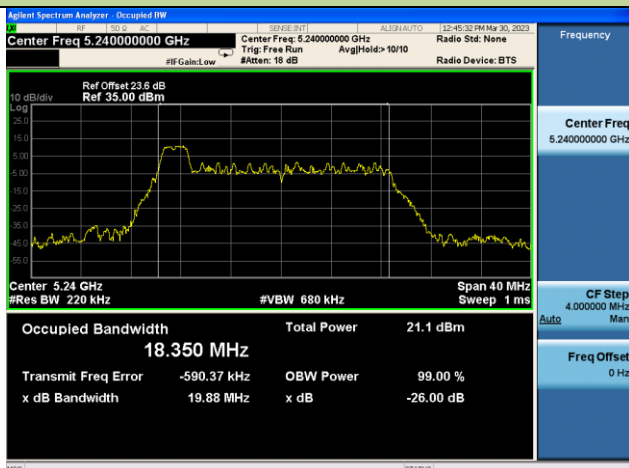

Channel 48 (5240MHz)