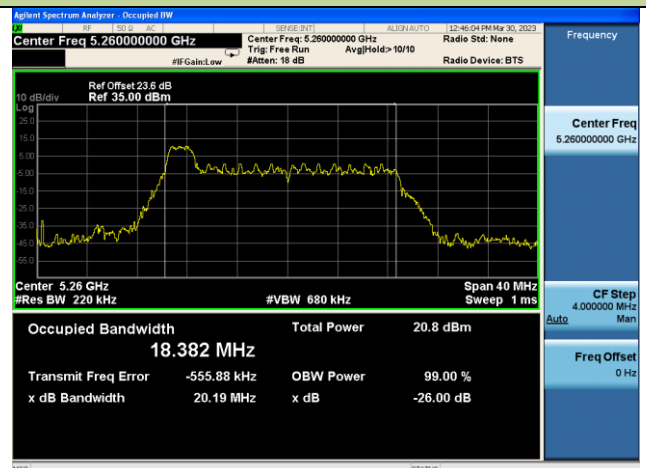

Channel 52 (5260MHz)