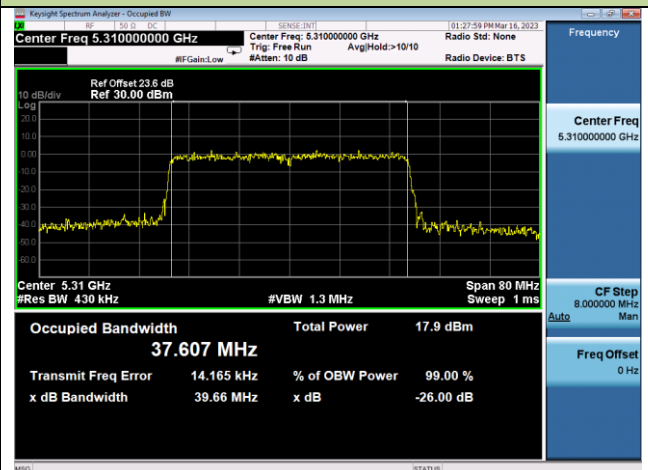

Channel 62 (5310MHz)