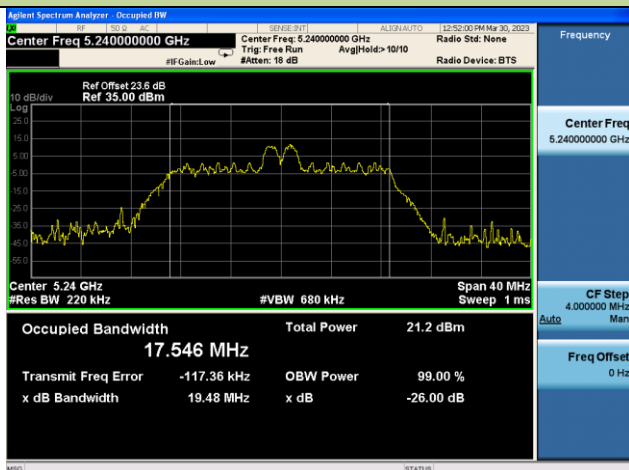

Channel 140 (5700MHz)

Channel 149 (5745MHz)

Channel 157(5785MHz)

Channel 165 (5825MHz)

802.11ax-HE20 26dB Bandwidth – Ant 3 – 26 Tone RU 4

Channel 36 (5180MHz)

Channel 44 (5220MHz)

Channel 48 (5240MHz)