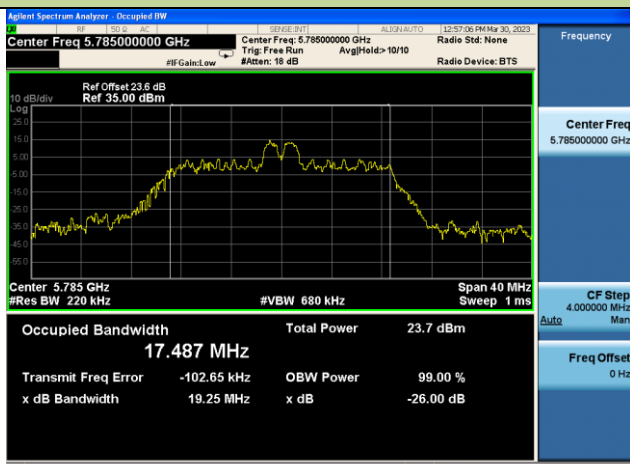

Channel 157(5785MHz)