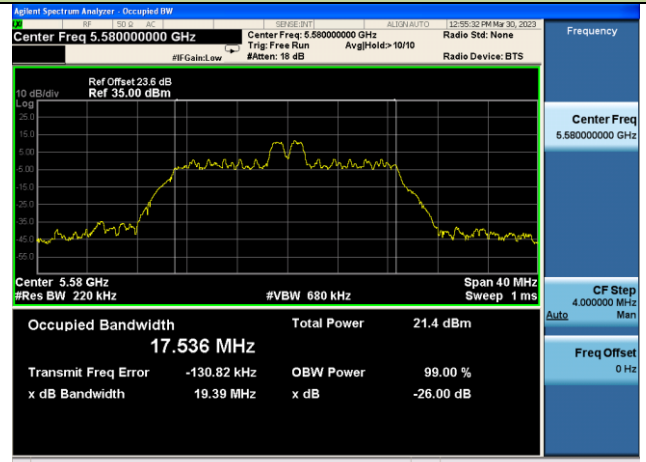

Channel 52 (5260MHz)

Channel 60 (5300MHz)

Channel 64 (5320MHz)

802.11ax-HE20 26dB Bandwidth – Ant 3 – 26 Tone RU 4

Channel 100 (5500MHz)

Channel 116 (5580MHz)

Channel 140 (5700MHz)

Channel 149 (5745MHz)