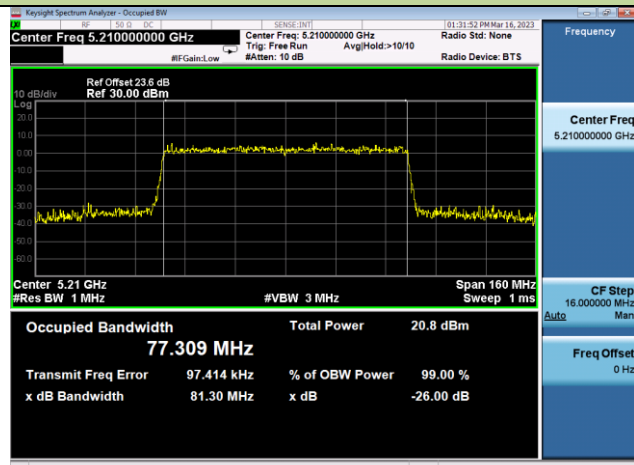

802.11ax-HE80 26dB & 99% Bandwidth – Ant 3

Channel 42 (5210MHz)