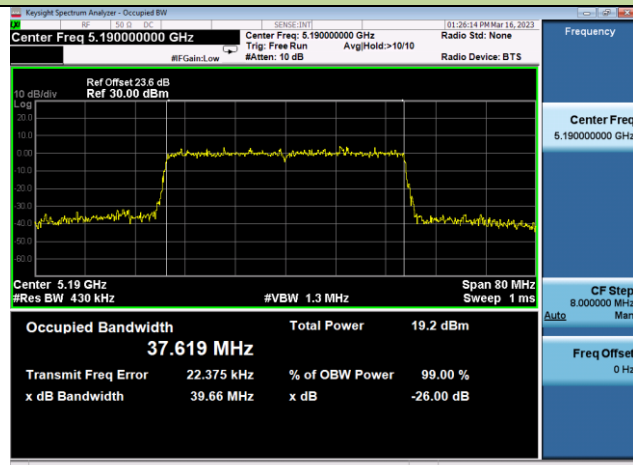

Channel 100 (5500MHz)

Channel 116 (5580MHz)

Channel 140 (5700MHz)

Channel 149 (5745MHz)

Channel 157(5785MHz)

Channel 165 (5825MHz)

802.11ax-HE40 26dB & 99% Bandwidth – Ant 3

Channel 38 (5190MHz)