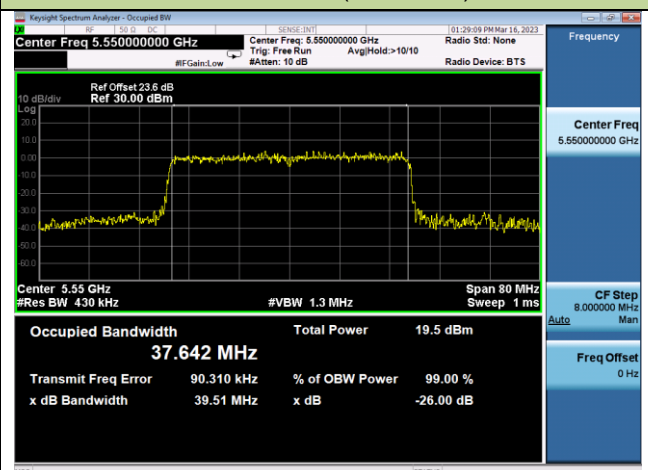

Channel 46 (5230MHz)

Channel 54 (5270MHz)

Channel 62 (5310MHz)

Channel 102 (5510MHz)

Channel 110 (5550MHz)

802.11ax-HE40 26dB & 99% Bandwidth – Ant 3

Channel 134 (5670MHz)

Channel 151 (5755MHz)