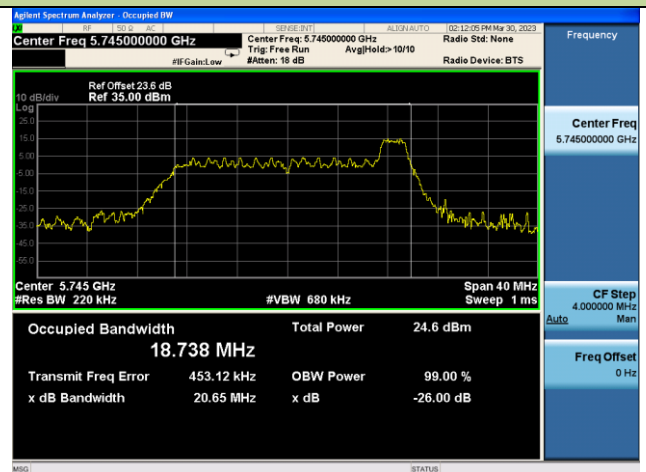

Channel 64 (5320MHz)

802.11ax-HE20 26dB Bandwidth – Ant 3 – 26 Tone RU 8

Channel 100 (5500MHz)

Channel 116 (5580MHz)

Channel 140 (5700MHz)

Channel 149 (5745MHz)

Channel 157(5785MHz)

Channel 165 (5825MHz)