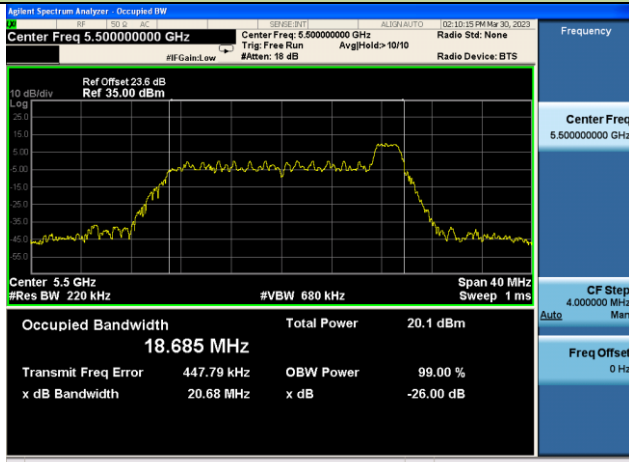

802.11ax-HE20 26dB Bandwidth – Ant 3 – 26 Tone RU 8

Channel 100 (5500MHz)