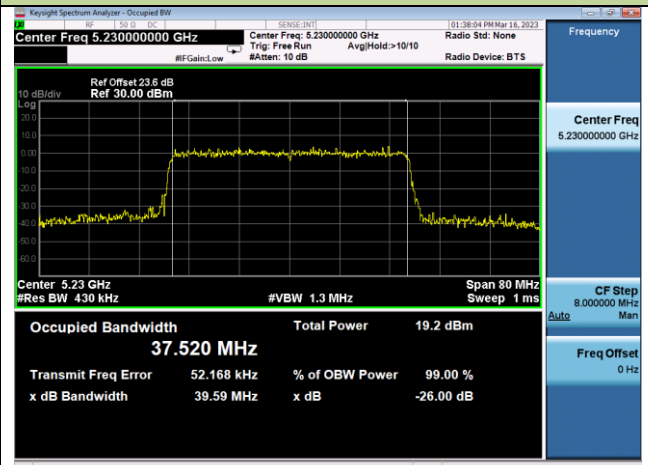

Channel 46 (5230MHz)