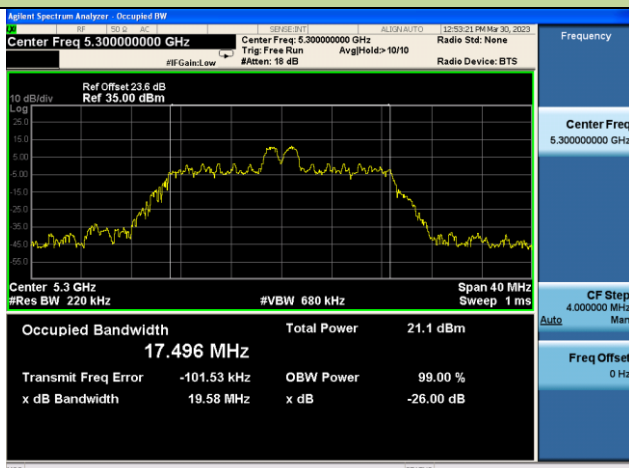

Channel 60 (5300MHz)