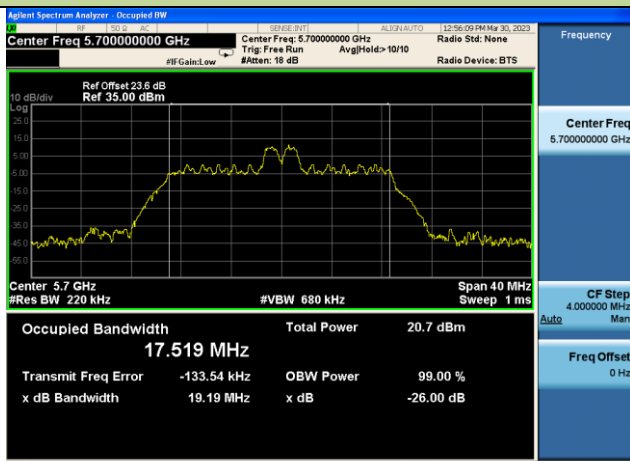

Channel 52 (5260MHz)

Channel 60 (5300MHz)

Channel 64 (5320MHz)

802.11ax-HE20 26dB Bandwidth – Ant 3 – 26 Tone RU 4

Channel 100 (5500MHz)

Channel 116 (5580MHz)

Channel 140 (5700MHz)

Channel 149 (5745MHz)