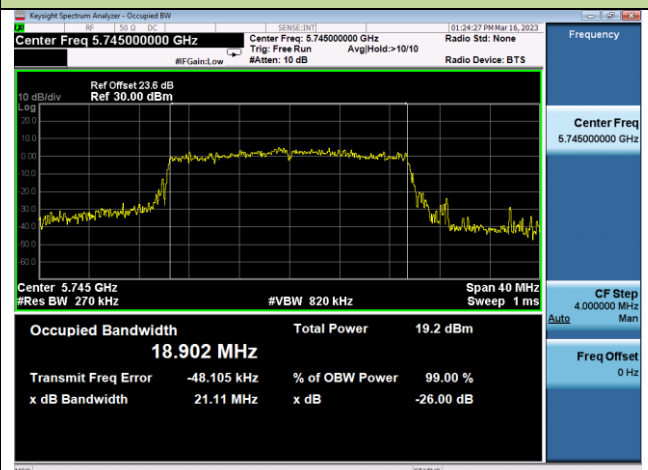

Channel 100 (5500MHz)

Channel 116 (5580MHz)

Channel 140 (5700MHz)

Channel 149 (5745MHz)

Channel 157(5785MHz)

Channel 165 (5825MHz)

802.11ax-HE40 26dB & 99% Bandwidth – Ant 3

Channel 38 (5190MHz)