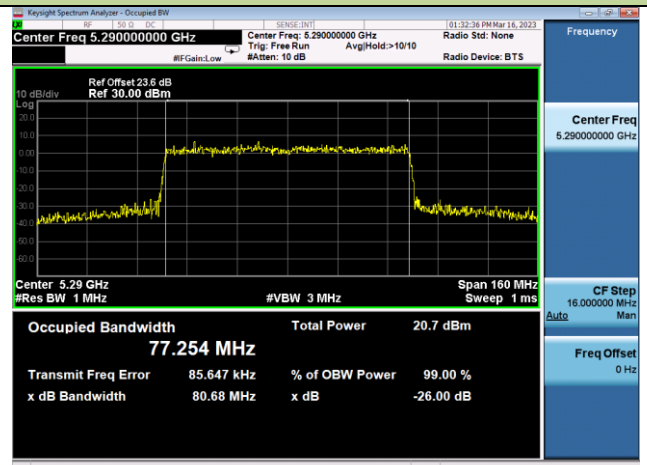

Channel 159(5795MHz)

802.11ax-HE80 26dB & 99% Bandwidth – Ant 3

Channel 42 (5210MHz)

Channel 58 (5290MHz)

Channel 106 (5530MHz)

Channel 122 (5610MHz)

Channel 155 (5775MHz)

Test Site	NS-TR2	Test Engineer	Summer Tang
Test Date	2023-03-30		
Test Mode	802.11ax-HE, Partial RU		