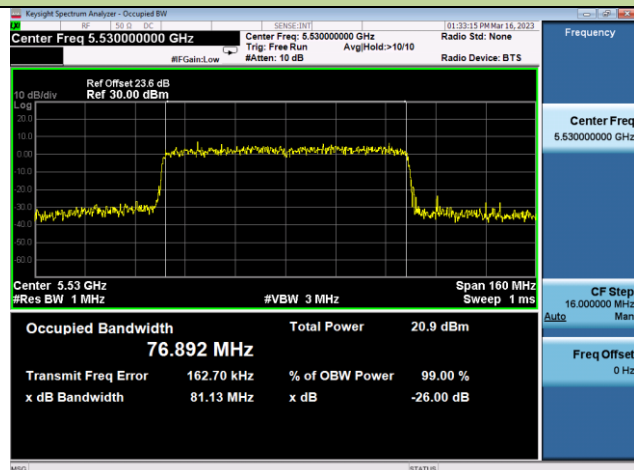

Channel 159(5795MHz)

802.11ax-HE80 26dB & 99% Bandwidth – Ant 3

Channel 42 (5210MHz)

Channel 58 (5290MHz)

Channel 106 (5530MHz)

Channel 122 (5610MHz)

Channel 155 (5775MHz)

Test Site	NS-TR2	Test Engineer	Summer Tang
Test Date	2023-03-30		
Test Mode	802.11ax-HE, Partial RU		