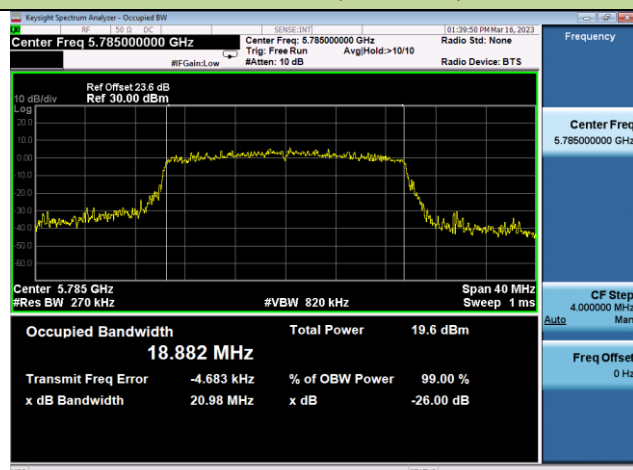

Channel 100 (5500MHz)

Channel 116 (5580MHz)

Channel 140 (5700MHz)

Channel 149 (5745MHz)

Channel 157(5785MHz)

Channel 165 (5825MHz)

802.11ax-HE40 26dB & 99% Bandwidth – Ant 3

Channel 38 (5190MHz)

Channel 46 (5230MHz)

Channel 54 (5270MHz)

Channel 62 (5310MHz)

Channel 102 (5510MHz)

Channel 110 (5550MHz)

802.11ax-HE40 26dB & 99% Bandwidth – Ant 3

Channel 134 (5670MHz)

Channel 151 (5755MHz)