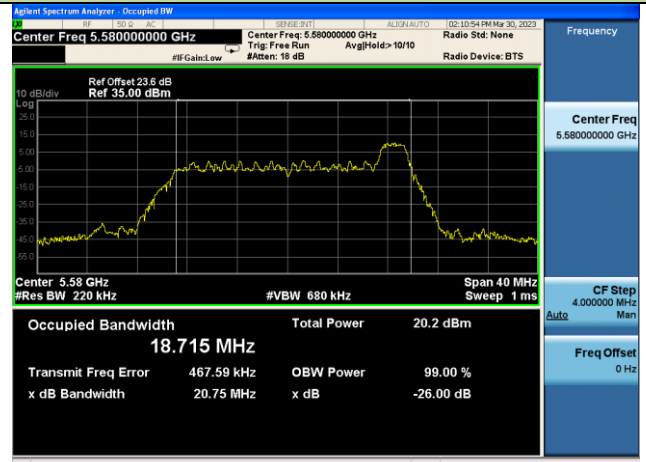

Channel 64 (5320MHz)

802.11ax-HE20 26dB Bandwidth – Ant 3 – 26 Tone RU 8

Channel 100 (5500MHz)

Channel 116 (5580MHz)

Channel 140 (5700MHz)

Channel 149 (5745MHz)

Channel 157(5785MHz)

Channel 165 (5825MHz)