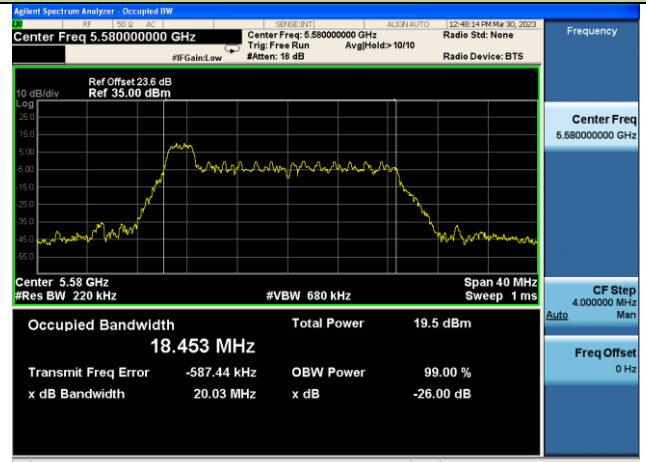

Channel 44 (5220MHz)

Channel 48 (5240MHz)

Channel 52 (5260MHz)

Channel 60 (5300MHz)

Channel 64 (5320MHz)

802.11ax-HE20 26dB Bandwidth – Ant 3 – 26 Tone RU 0

Channel 100 (5500MHz)

Channel 116 (5580MHz)