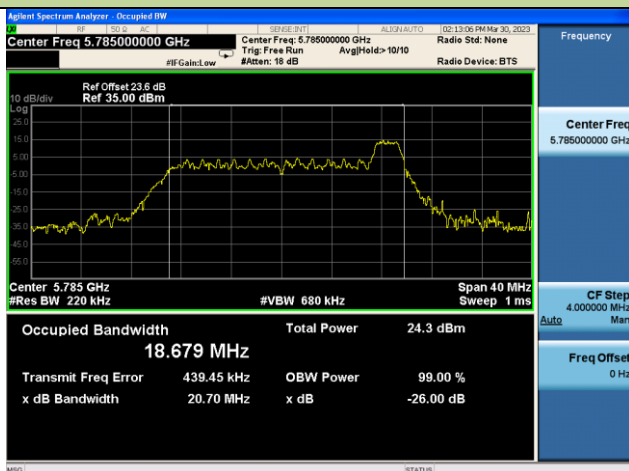

Channel 64 (5320MHz)

802.11ax-HE20 26dB Bandwidth – Ant 3 – 26 Tone RU 8

Channel 100 (5500MHz)

Channel 116 (5580MHz)

Channel 140 (5700MHz)

Channel 149 (5745MHz)

Channel 157(5785MHz)

Channel 165 (5825MHz)