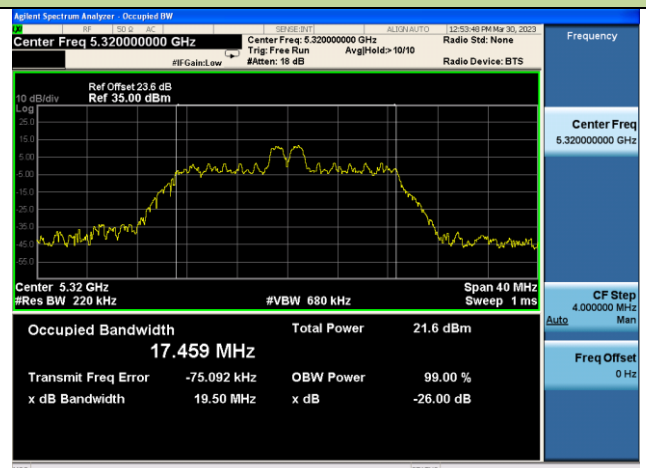

Channel 64 (5320MHz)