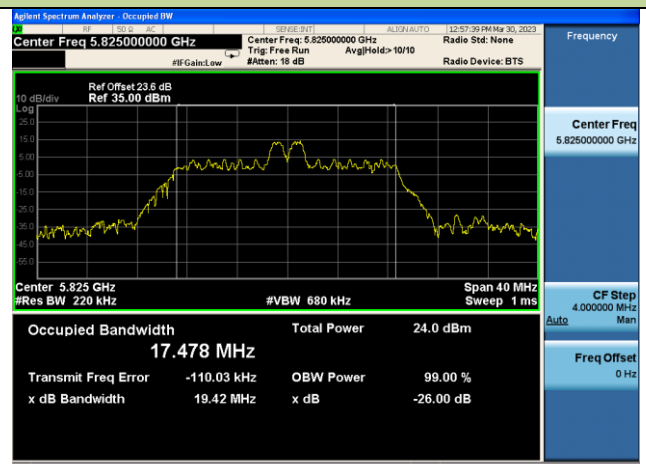

Channel 165 (5825MHz)