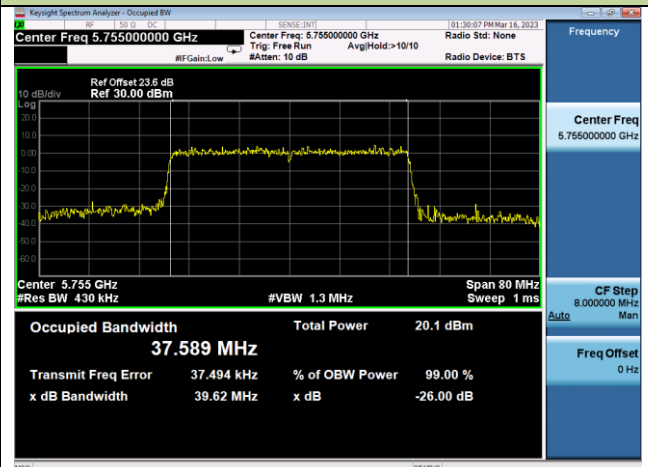

Channel 46 (5230MHz)

Channel 54 (5270MHz)

Channel 62 (5310MHz)

Channel 102 (5510MHz)

Channel 110 (5550MHz)

802.11ax-HE40 26dB & 99% Bandwidth – Ant 3

Channel 134 (5670MHz)

Channel 151 (5755MHz)