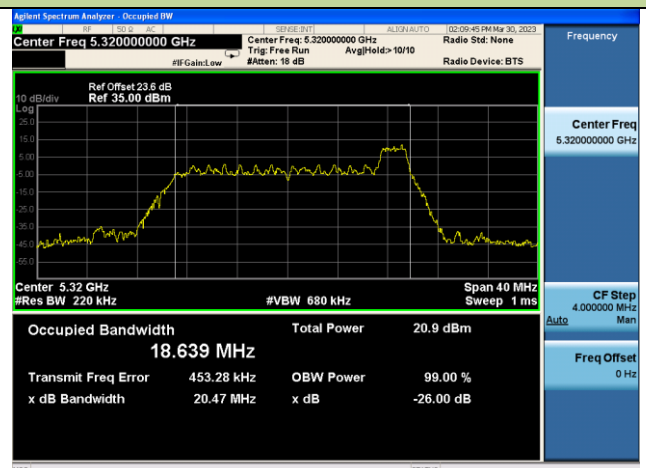

Channel 64 (5320MHz)