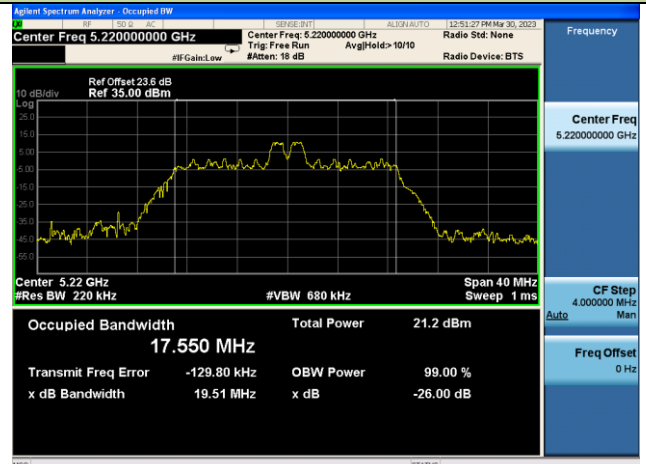

Channel 140 (5700MHz)

Channel 149 (5745MHz)

Channel 157(5785MHz)

Channel 165 (5825MHz)

802.11ax-HE20 26dB Bandwidth – Ant 3 – 26 Tone RU 4

Channel 36 (5180MHz)

Channel 44 (5220MHz)

Channel 48 (5240MHz)