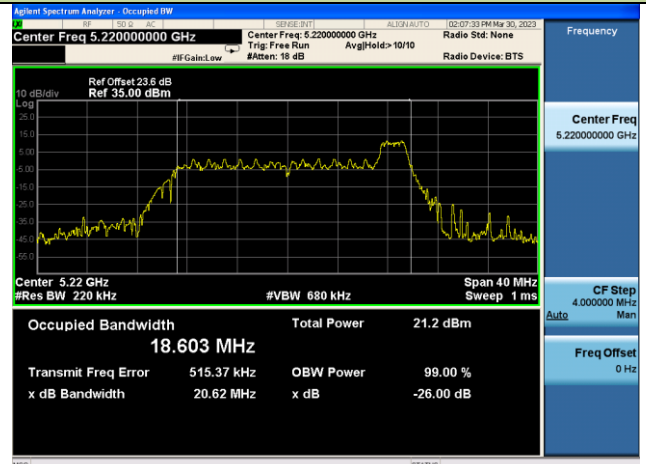

Channel 157(5785MHz)

Channel 165 (5825MHz)

802.11ax-HE20 26dB Bandwidth – Ant 3 – 26 Tone RU 8

Channel 36 (5180MHz)

Channel 44 (5220MHz)

Channel 48 (5240MHz)

Channel 52 (5260MHz)

Channel 60 (5300MHz)