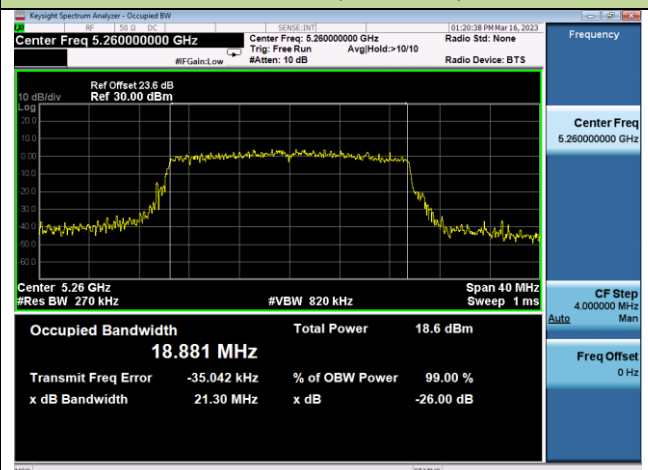

802.11ax-HE20 26dB & 99% Bandwidth – Ant 3

Channel 36 (5180MHz)

Channel 44 (5220MHz)

Channel 48 (5240MHz)

Channel 52 (5260MHz)

Channel 60 (5300MHz)

Channel 64 (5320MHz)

802.11ax-HE20 26dB & 99% Bandwidth – Ant 3