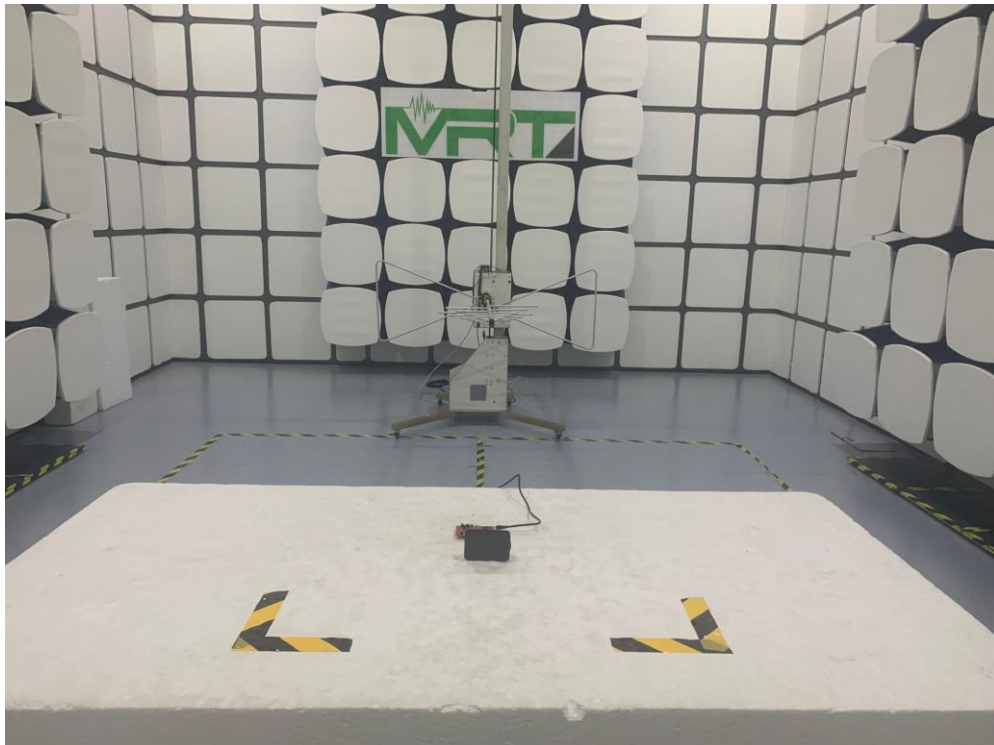

Test Setup Photograph

Test Mode 1

Description: Front View of Conducted Emission Test Setup

Test Mode 1

Description: Back View of Conducted Emission Test Setup

Description: Conducted Test Setup

Test Mode 1

Description: Radiated Spurious Emission Test Setup Below 1GHz

Test Mode 1

Description: Radiated Spurious Emission Test Setup Above 1GHz