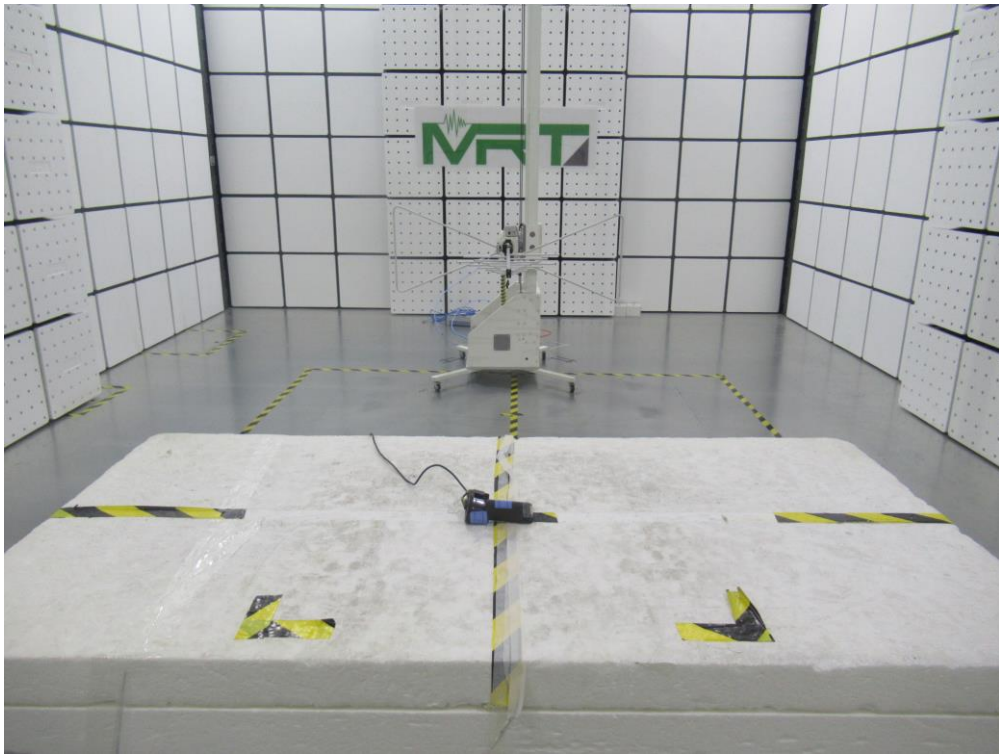

RF Test Setup Photo

Description: Front View of Conducted Emission Test Setup for Power Port

Description: Back View of Conducted Emission Test Setup for Power Port

Description: Radiated Spurious Emission Test Setup for Below 1GHz

Description: Radiated Spurious Emission Test Setup for Above 1GHz

Description: Conducted Test Setup

Description: DFS Test Setup

SAR Test Setup Photograph

Description: Front of Face position with 10mm gap

Description: Extremity Back position with 0mm gap