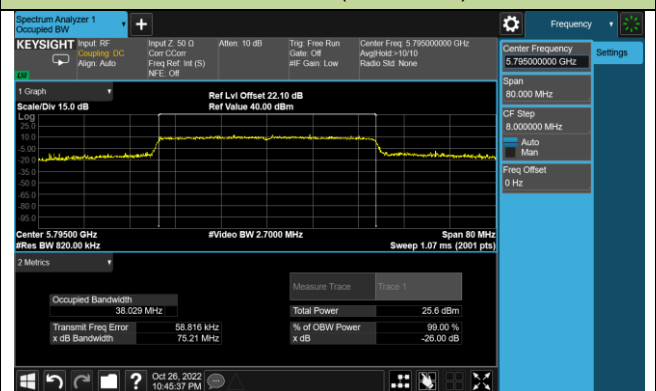

Channel 134 (5670MHz)

Channel 142(5710MHz)

Channel 151 (5755MHz)

Channel 159(5795MHz)

802.11ax-HE80 26dB Bandwidth – Ant 1 – 26 Tone RU 0

Channel 42 (5210MHz)

Channel 58 (5290MHz)

Channel 106 (5530MHz)

Channel 122 (5610MHz)

Channel 138 (5690MHz)

Channel 155 (5775MHz)

802.11ax-HE80 26dB Bandwidth – Ant 1 – 26 Tone RU 18

Channel 42 (5210MHz)

Channel 58 (5290MHz)

Channel 106 (5530MHz)

Channel 122 (5610MHz)