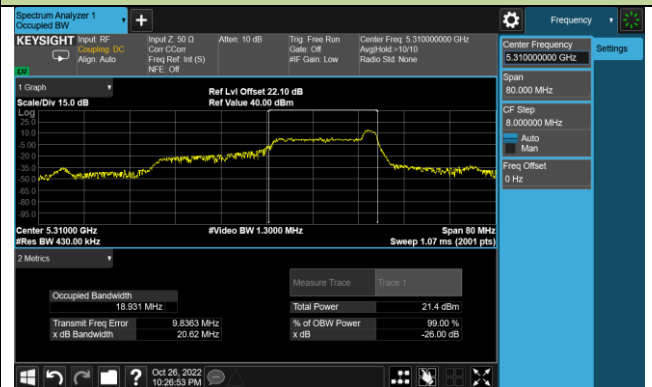

Channel 134 (5670MHz)

Channel 142(5710MHz)

Channel 151 (5755MHz)

Channel 159(5795MHz)

802.11ax-HE40 26dB Bandwidth – Ant 1 – 26 Tone RU 17

Channel 38 (5190MHz)

Channel 46 (5230MHz)

Channel 54 (5270MHz)

Channel 62 (5310MHz)

Channel 102 (5510MHz)

Channel 110 (5550MHz)

802.11ax-HE40 26dB Bandwidth – Ant 1 – 26 Tone RU 17

Channel 134 (5670MHz)

Channel 142(5710MHz)

Channel 151 (5755MHz)

Channel 159(5795MHz)