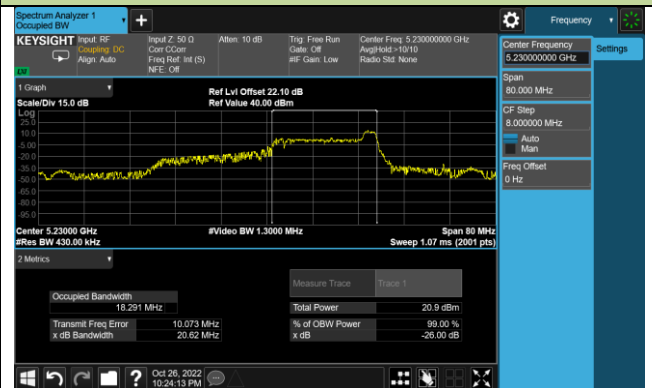

Channel 134 (5670MHz)

Channel 142(5710MHz)

Channel 151 (5755MHz)

Channel 159(5795MHz)

802.11ax-HE40 26dB Bandwidth – Ant 1 – 26 Tone RU 17

Channel 38 (5190MHz)

Channel 46 (5230MHz)

Channel 54 (5270MHz)

Channel 62 (5310MHz)

Channel 102 (5510MHz)

Channel 110 (5550MHz)

802.11ax-HE40 26dB Bandwidth – Ant 1 – 26 Tone RU 17

Channel 134 (5670MHz)

Channel 142(5710MHz)

Channel 151 (5755MHz)

Channel 159(5795MHz)