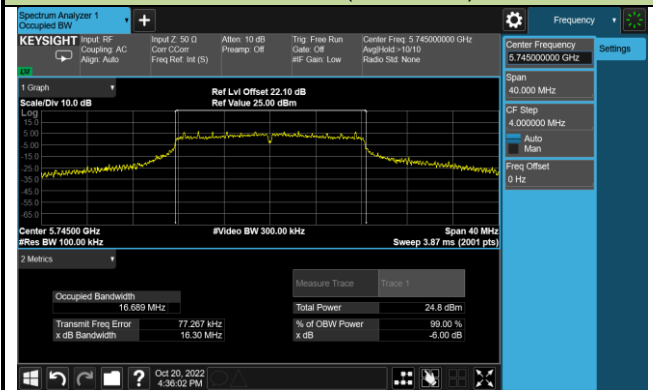

802.11a 6dB Bandwidth – Ant 1

Channel 149 (5745MHz)