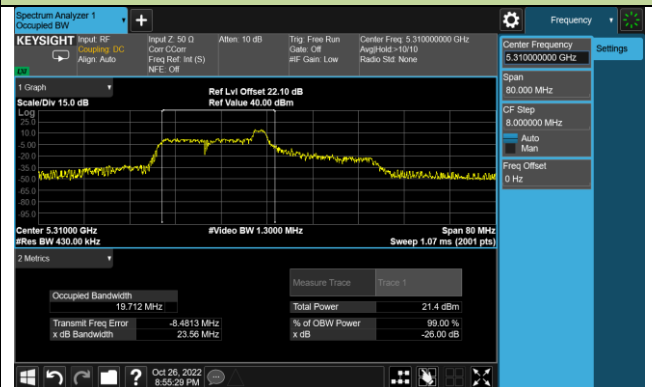

802.11ax-HE40 26dB Bandwidth – Ant 1 – 26 Tone RU 8

Channel 38 (5190MHz)

Channel 46 (5230MHz)

Channel 54 (5270MHz)

Channel 62 (5310MHz)

Channel 102 (5510MHz)

Channel 110 (5550MHz)

802.11ax-HE40 26dB Bandwidth – Ant 1 – 26 Tone RU 8

Channel 134 (5670MHz)

Channel 142(5710MHz)

Channel 151 (5755MHz)

Channel 159(5795MHz)

802.11ax-HE40 26dB Bandwidth – Ant 1 – 26 Tone RU 17

Channel 38 (5190MHz)

Channel 46 (5230MHz)

Channel 54 (5270MHz)