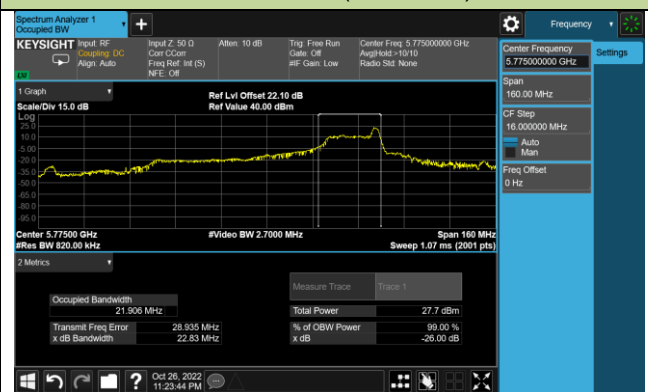

Channel 138 (5690MHz)

Channel 155 (5775MHz)

802.11ax-HE80 26dB Bandwidth – Ant 1 – 26 Tone RU 36

Channel 42 (5210MHz)

Channel 58 (5290MHz)

Channel 106 (5530MHz)

Channel 122 (5610MHz)

Channel 138 (5690MHz)

Channel 155 (5775MHz)

802.11ax-HE80 26dB Bandwidth – Ant 1 – 996 Tone RU 67

Channel 42 (5210MHz)

Channel 58 (5290MHz)

Channel 106 (5530MHz)

Channel 122 (5610MHz)

Channel 138 (5690MHz)

Channel 155 (5775MHz)