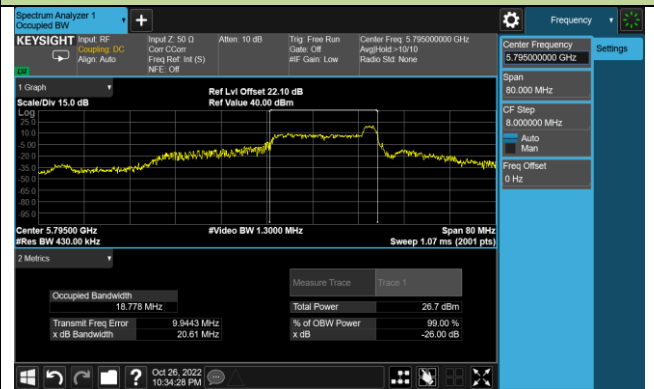

Channel 62 (5310MHz)

Channel 102 (5510MHz)

Channel 110 (5550MHz)

802.11ax-HE40 26dB Bandwidth – Ant 1 – 26 Tone RU 17

Channel 134 (5670MHz)

Channel 142(5710MHz)

Channel 151 (5755MHz)

Channel 159(5795MHz)