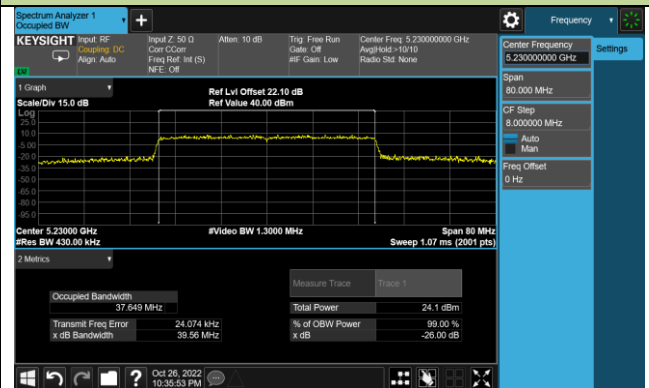

Channel 46 (5230MHz)