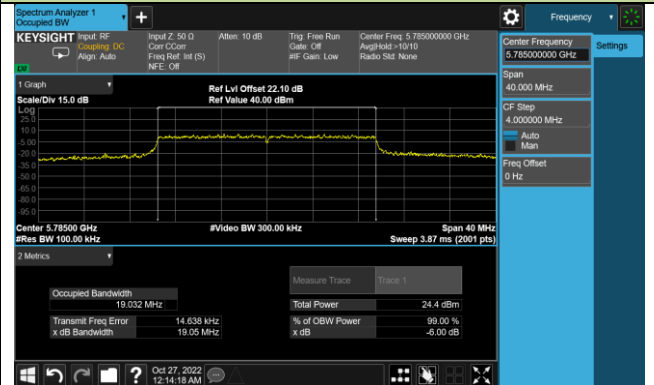

Channel 165 (5825MHz)

802.11ax-HE20 6dB Bandwidth – Ant 1 – 242 Tone RU 61

Channel 149 (5745MHz)

Channel 157 (5785MHz)

Channel 165 (5825MHz)