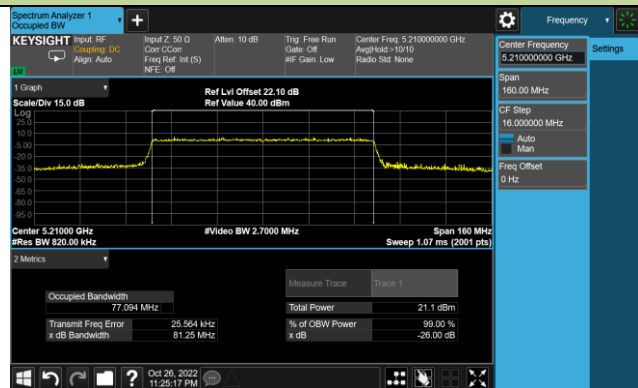

802.11ax-HE80 26dB Bandwidth – Ant 1 – 996 Tone RU 67

Channel 42 (5210MHz)