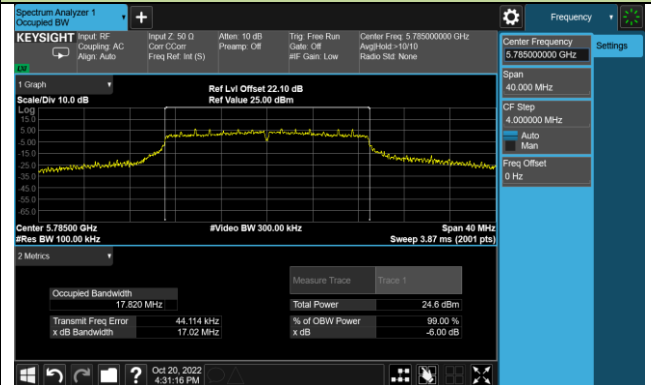

802.11a 6dB Bandwidth – Ant 1

Channel 149 (5745MHz)

Channel 157 (5785MHz)

Channel 165 (5825MHz)

802.11ac-VHT20 6dB Bandwidth – Ant 1

Channel 149 (5745MHz)

Channel 157 (5785MHz)

Channel 165 (5825MHz)