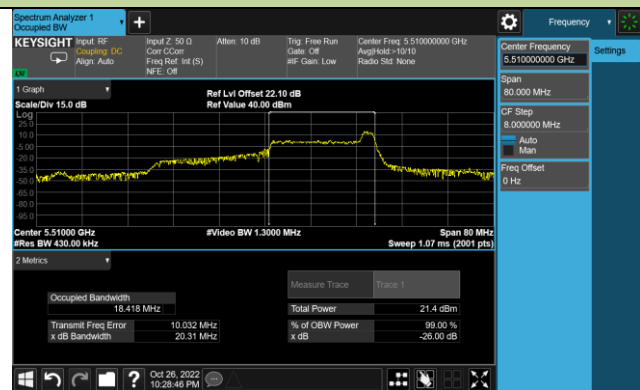

Channel 134 (5670MHz)

Channel 142(5710MHz)

Channel 151 (5755MHz)

Channel 159(5795MHz)

802.11ax-HE40 26dB Bandwidth – Ant 1 – 26 Tone RU 17

Channel 38 (5190MHz)

Channel 46 (5230MHz)

Channel 54 (5270MHz)

Channel 62 (5310MHz)

Channel 102 (5510MHz)

Channel 110 (5550MHz)

802.11ax-HE40 26dB Bandwidth – Ant 1 – 26 Tone RU 17

Channel 134 (5670MHz)

Channel 142(5710MHz)

Channel 151 (5755MHz)

Channel 159(5795MHz)