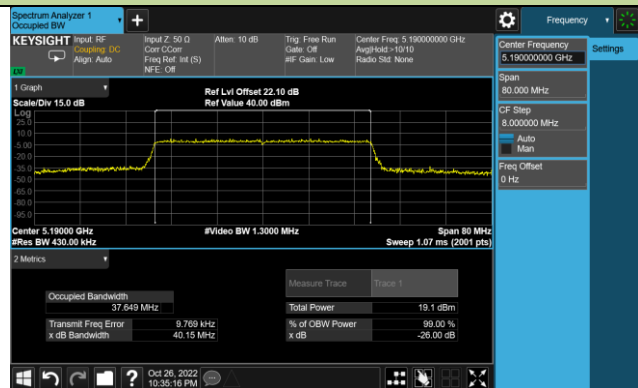

802.11ax-HE40 26dB Bandwidth – Ant 1 – 484 Tone RU 65

Channel 38 (5190MHz)