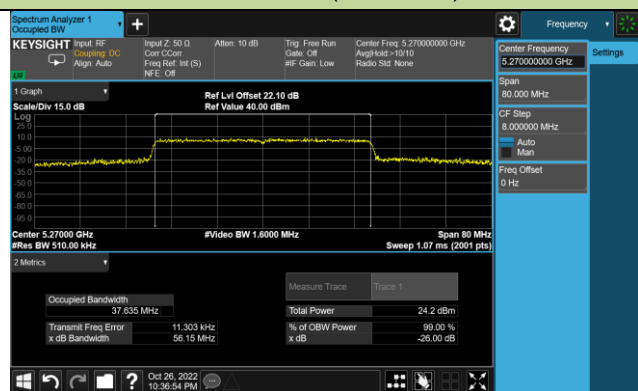

802.11ax-HE40 26dB Bandwidth – Ant 1 – 484 Tone RU 65

Channel 38 (5190MHz)

Channel 46 (5230MHz)

Channel 54 (5270MHz)

Channel 62 (5310MHz)

Channel 102 (5510MHz)

Channel 110 (5550MHz)

802.11ax-HE40 26dB Bandwidth – Ant 1 – 484 Tone RU 65

Channel 134 (5670MHz)

Channel 142(5710MHz)

Channel 151 (5755MHz)

Channel 159(5795MHz)

802.11ax-HE80 26dB Bandwidth – Ant 1 – 26 Tone RU 0

Channel 42 (5210MHz)

Channel 58 (5290MHz)

Channel 106 (5530MHz)