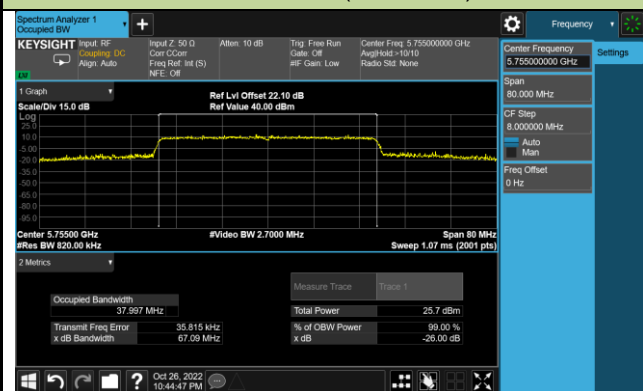

802.11ax-HE40 26dB Bandwidth – Ant 1 – 484 Tone RU 65

Channel 38 (5190MHz)

Channel 46 (5230MHz)

Channel 54 (5270MHz)

Channel 62 (5310MHz)

Channel 102 (5510MHz)

Channel 110 (5550MHz)

802.11ax-HE40 26dB Bandwidth – Ant 1 – 484 Tone RU 65

Channel 134 (5670MHz)

Channel 142(5710MHz)

Channel 151 (5755MHz)

Channel 159(5795MHz)

802.11ax-HE80 26dB Bandwidth – Ant 1 – 26 Tone RU 0

Channel 42 (5210MHz)

Channel 58 (5290MHz)

Channel 106 (5530MHz)