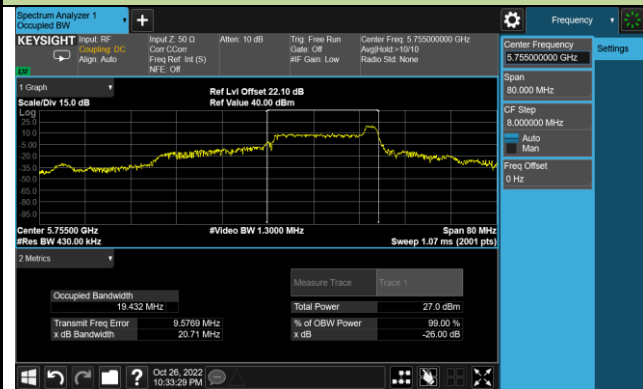

Channel 62 (5310MHz)

Channel 102 (5510MHz)

Channel 110 (5550MHz)

802.11ax-HE40 26dB Bandwidth – Ant 1 – 26 Tone RU 17

Channel 134 (5670MHz)

Channel 142(5710MHz)

Channel 151 (5755MHz)

Channel 159(5795MHz)

802.11ax-HE40 26dB Bandwidth – Ant 1 – 484 Tone RU 65

Channel 38 (5190MHz)

Channel 46 (5230MHz)

Channel 54 (5270MHz)

Channel 62 (5310MHz)

Channel 102 (5510MHz)

Channel 110 (5550MHz)

802.11ax-HE40 26dB Bandwidth – Ant 1 – 484 Tone RU 65