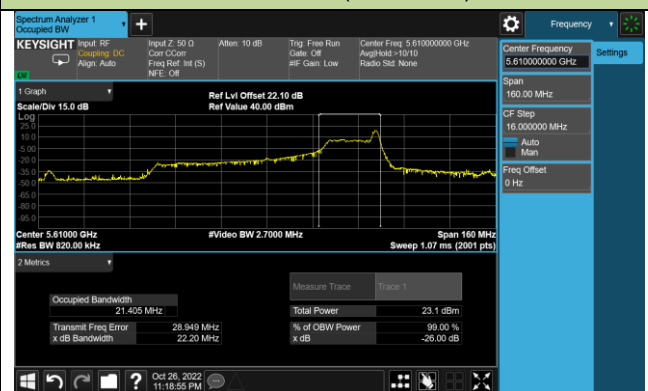

Channel 138 (5690MHz)

Channel 155 (5775MHz)

802.11ax-HE80 26dB Bandwidth – Ant 1 – 26 Tone RU 36

Channel 42 (5210MHz)

Channel 58 (5290MHz)

Channel 106 (5530MHz)

Channel 122 (5610MHz)

Channel 138 (5690MHz)

Channel 155 (5775MHz)

802.11ax-HE80 26dB Bandwidth – Ant 1 – 996 Tone RU 67

Channel 42 (5210MHz)

Channel 58 (5290MHz)

Channel 106 (5530MHz)

Channel 122 (5610MHz)

Channel 138 (5690MHz)

Channel 155 (5775MHz)