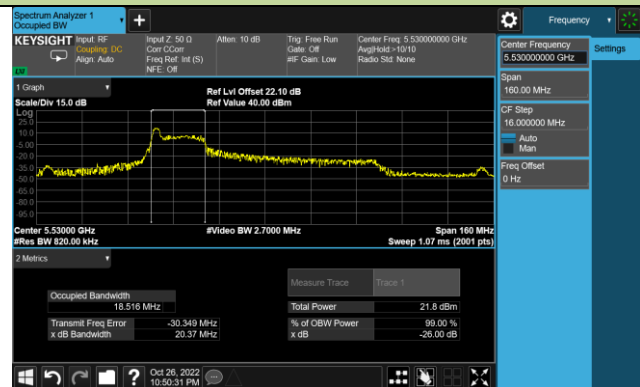

Channel 134 (5670MHz)

Channel 142(5710MHz)

Channel 151 (5755MHz)

Channel 159(5795MHz)

802.11ax-HE80 26dB Bandwidth – Ant 1 – 26 Tone RU 0

Channel 42 (5210MHz)

Channel 58 (5290MHz)

Channel 106 (5530MHz)

Channel 122 (5610MHz)

Channel 138 (5690MHz)

Channel 155 (5775MHz)

802.11ax-HE80 26dB Bandwidth – Ant 1 – 26 Tone RU 18

Channel 42 (5210MHz)

Channel 58 (5290MHz)

Channel 106 (5530MHz)

Channel 122 (5610MHz)