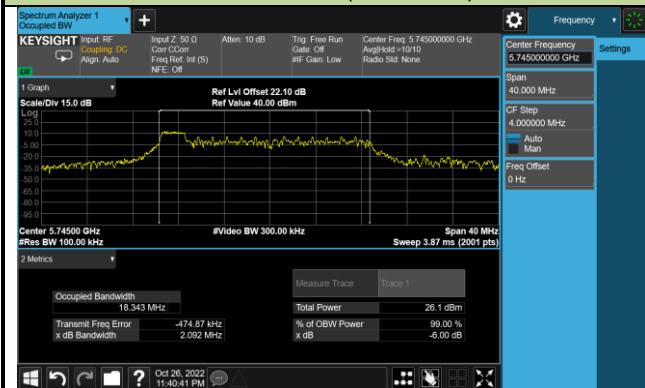

802.11ax-HE20 6dB Bandwidth – Ant 1 – 26 Tone RU 0

Channel 149 (5745MHz)