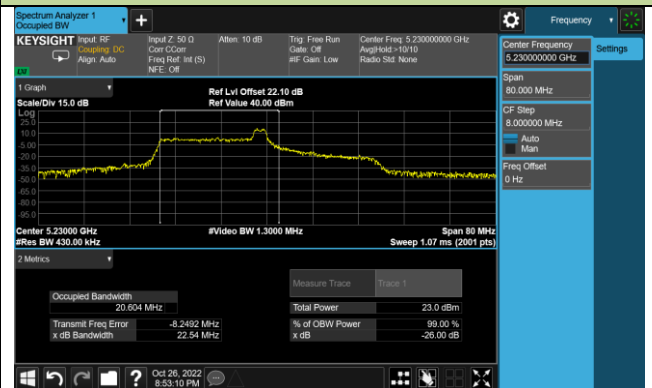

802.11ax-HE40 26dB Bandwidth – Ant 1 – 26 Tone RU 8

Channel 38 (5190MHz)

Channel 46 (5230MHz)

Channel 54 (5270MHz)

Channel 62 (5310MHz)

Channel 102 (5510MHz)

Channel 110 (5550MHz)

802.11ax-HE40 26dB Bandwidth – Ant 1 – 26 Tone RU 8

Channel 134 (5670MHz)

Channel 142(5710MHz)

Channel 151 (5755MHz)

Channel 159(5795MHz)

802.11ax-HE40 26dB Bandwidth – Ant 1 – 26 Tone RU 17

Channel 38 (5190MHz)

Channel 46 (5230MHz)

Channel 54 (5270MHz)