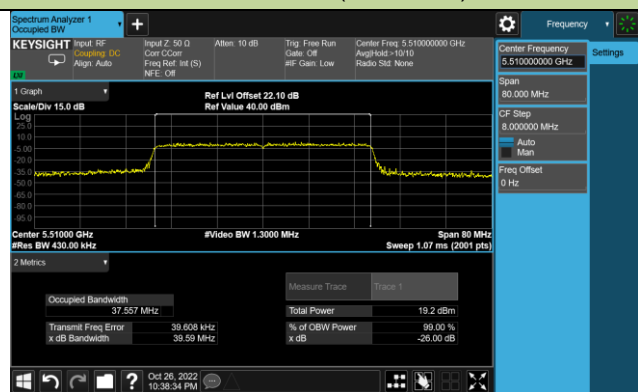

802.11ax-HE40 26dB Bandwidth – Ant 1 – 484 Tone RU 65

Channel 38 (5190MHz)

Channel 46 (5230MHz)

Channel 54 (5270MHz)

Channel 62 (5310MHz)

Channel 102 (5510MHz)

Channel 110 (5550MHz)

802.11ax-HE40 26dB Bandwidth – Ant 1 – 484 Tone RU 65

Channel 134 (5670MHz)

Channel 142(5710MHz)

Channel 151 (5755MHz)

Channel 159(5795MHz)

802.11ax-HE80 26dB Bandwidth – Ant 1 – 26 Tone RU 0

Channel 42 (5210MHz)

Channel 58 (5290MHz)

Channel 106 (5530MHz)