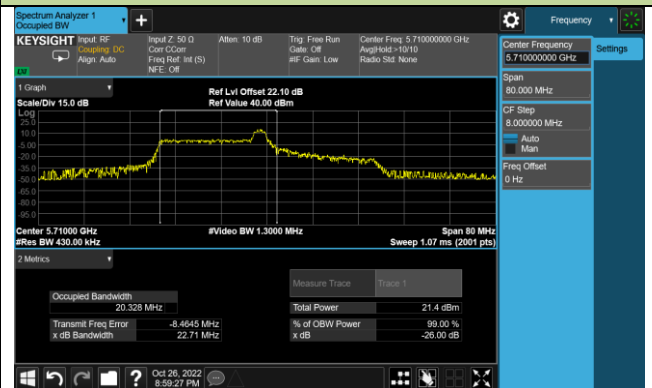

802.11ax-HE40 26dB Bandwidth – Ant 1 – 26 Tone RU 8

Channel 38 (5190MHz)

Channel 46 (5230MHz)

Channel 54 (5270MHz)

Channel 62 (5310MHz)

Channel 102 (5510MHz)

Channel 110 (5550MHz)

802.11ax-HE40 26dB Bandwidth – Ant 1 – 26 Tone RU 8

Channel 134 (5670MHz)

Channel 142(5710MHz)

Channel 151 (5755MHz)

Channel 159(5795MHz)

802.11ax-HE40 26dB Bandwidth – Ant 1 – 26 Tone RU 17

Channel 38 (5190MHz)

Channel 46 (5230MHz)

Channel 54 (5270MHz)