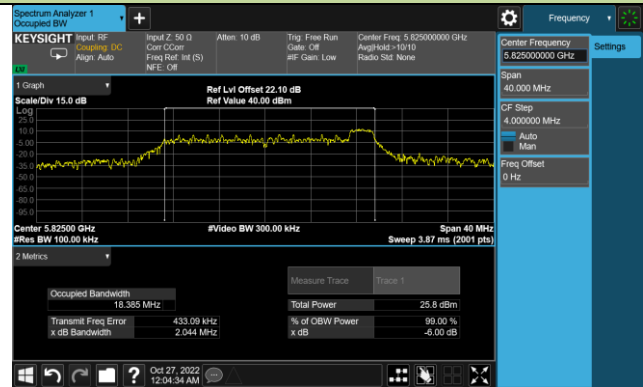

Channel 165 (5825MHz)