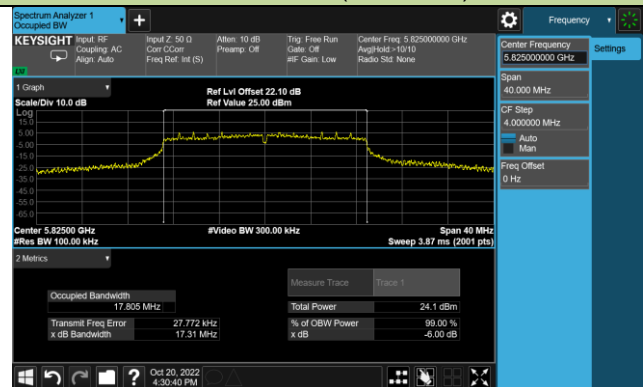

802.11a 6dB Bandwidth – Ant 1

Channel 149 (5745MHz)

Channel 157 (5785MHz)

Channel 165 (5825MHz)

802.11ac-VHT20 6dB Bandwidth – Ant 1

Channel 149 (5745MHz)

Channel 157 (5785MHz)

Channel 165 (5825MHz)