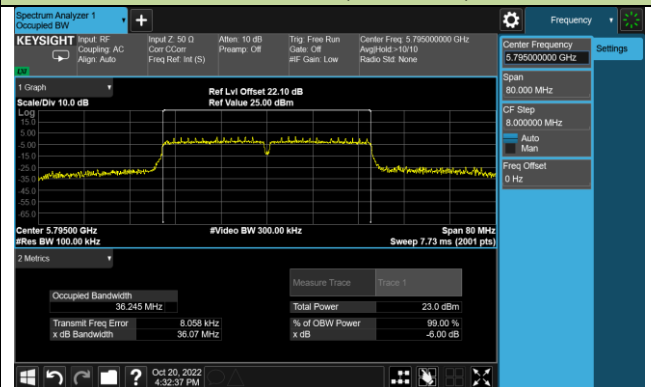

Channel 159 (5795MHz)