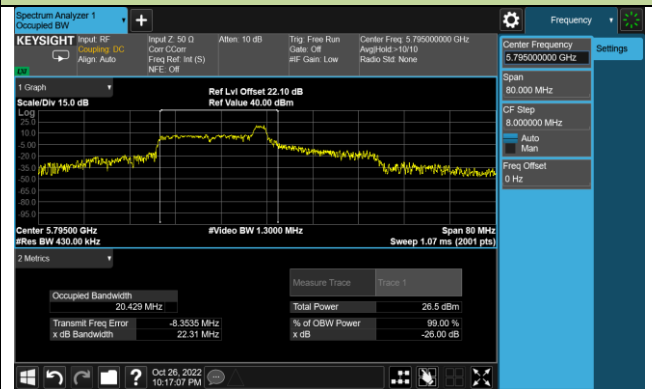

Channel 134 (5670MHz)

Channel 142(5710MHz)

Channel 151 (5755MHz)

Channel 159(5795MHz)

802.11ax-HE40 26dB Bandwidth – Ant 1 – 26 Tone RU 17

Channel 38 (5190MHz)

Channel 46 (5230MHz)

Channel 54 (5270MHz)

Channel 62 (5310MHz)

Channel 102 (5510MHz)

Channel 110 (5550MHz)

802.11ax-HE40 26dB Bandwidth – Ant 1 – 26 Tone RU 17

Channel 134 (5670MHz)

Channel 142(5710MHz)

Channel 151 (5755MHz)

Channel 159(5795MHz)