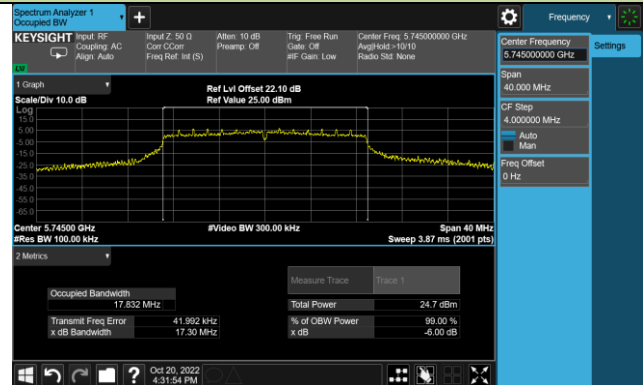

802.11a 6dB Bandwidth – Ant 1

Channel 149 (5745MHz)

Channel 157 (5785MHz)

Channel 165 (5825MHz)

802.11ac-VHT20 6dB Bandwidth – Ant 1

Channel 149 (5745MHz)

Channel 157 (5785MHz)

Channel 165 (5825MHz)