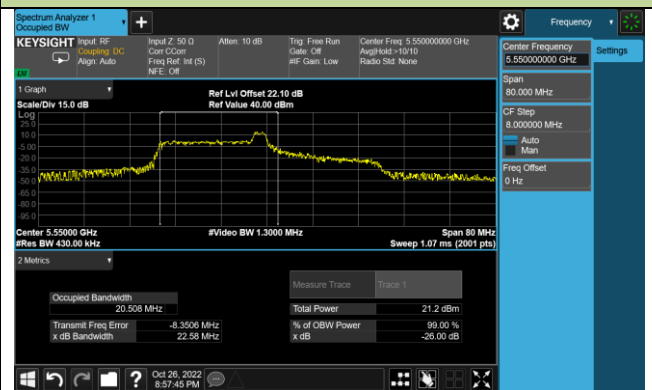

802.11ax-HE40 26dB Bandwidth – Ant 1 – 26 Tone RU 8

Channel 38 (5190MHz)

Channel 46 (5230MHz)

Channel 54 (5270MHz)

Channel 62 (5310MHz)

Channel 102 (5510MHz)

Channel 110 (5550MHz)

802.11ax-HE40 26dB Bandwidth – Ant 1 – 26 Tone RU 8

Channel 134 (5670MHz)

Channel 142(5710MHz)

Channel 151 (5755MHz)

Channel 159(5795MHz)

802.11ax-HE40 26dB Bandwidth – Ant 1 – 26 Tone RU 17

Channel 38 (5190MHz)

Channel 46 (5230MHz)

Channel 54 (5270MHz)