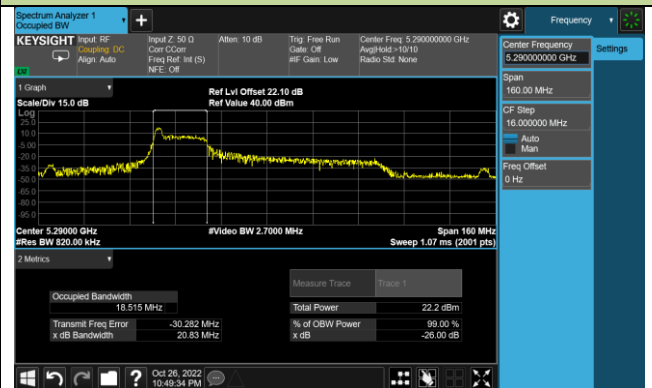

Channel 134 (5670MHz)

Channel 142(5710MHz)

Channel 151 (5755MHz)

Channel 159(5795MHz)

802.11ax-HE80 26dB Bandwidth – Ant 1 – 26 Tone RU 0

Channel 42 (5210MHz)

Channel 58 (5290MHz)

Channel 106 (5530MHz)

Channel 122 (5610MHz)

Channel 138 (5690MHz)

Channel 155 (5775MHz)

802.11ax-HE80 26dB Bandwidth – Ant 1 – 26 Tone RU 18

Channel 42 (5210MHz)

Channel 58 (5290MHz)

Channel 106 (5530MHz)

Channel 122 (5610MHz)