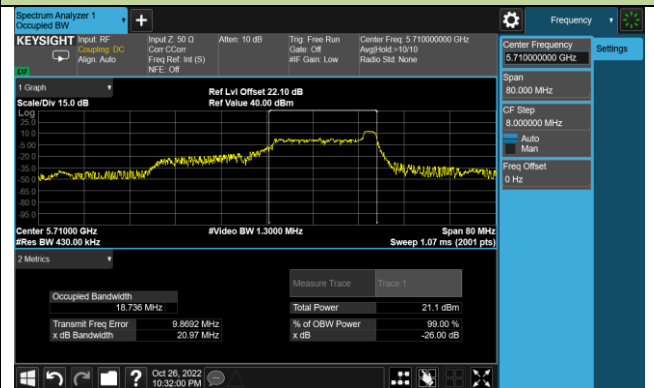

Channel 62 (5310MHz)

Channel 102 (5510MHz)

Channel 110 (5550MHz)

802.11ax-HE40 26dB Bandwidth – Ant 1 – 26 Tone RU 17

Channel 134 (5670MHz)

Channel 142(5710MHz)

Channel 151 (5755MHz)

Channel 159(5795MHz)