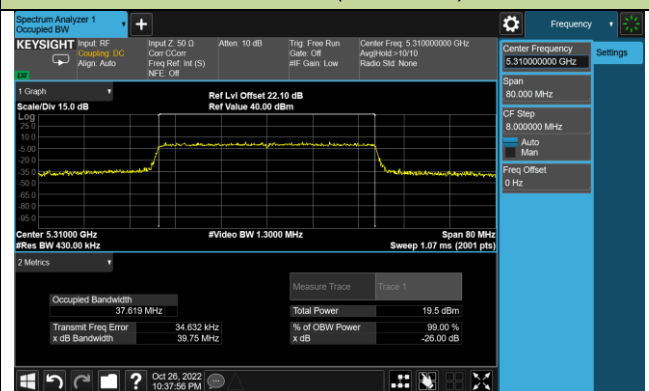

802.11ax-HE40 26dB Bandwidth – Ant 1 – 484 Tone RU 65

Channel 38 (5190MHz)

Channel 46 (5230MHz)

Channel 54 (5270MHz)

Channel 62 (5310MHz)

Channel 102 (5510MHz)

Channel 110 (5550MHz)

802.11ax-HE40 26dB Bandwidth – Ant 1 – 484 Tone RU 65

Channel 134 (5670MHz)

Channel 142(5710MHz)

Channel 151 (5755MHz)

Channel 159(5795MHz)

802.11ax-HE80 26dB Bandwidth – Ant 1 – 26 Tone RU 0

Channel 42 (5210MHz)

Channel 58 (5290MHz)

Channel 106 (5530MHz)