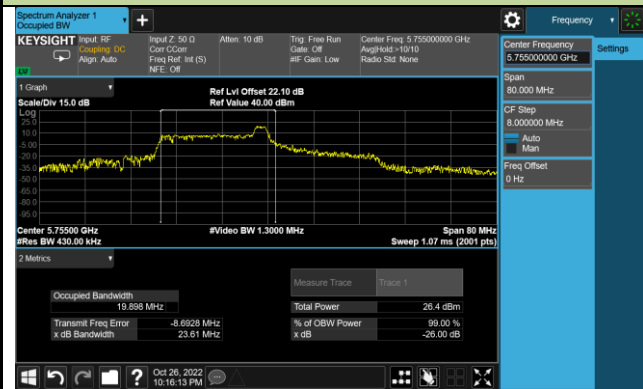

802.11ax-HE40 26dB Bandwidth – Ant 1 – 26 Tone RU 8

Channel 38 (5190MHz)

Channel 46 (5230MHz)

Channel 54 (5270MHz)

Channel 62 (5310MHz)

Channel 102 (5510MHz)

Channel 110 (5550MHz)

802.11ax-HE40 26dB Bandwidth – Ant 1 – 26 Tone RU 8

Channel 134 (5670MHz)

Channel 142(5710MHz)

Channel 151 (5755MHz)

Channel 159(5795MHz)

802.11ax-HE40 26dB Bandwidth – Ant 1 – 26 Tone RU 17

Channel 38 (5190MHz)

Channel 46 (5230MHz)

Channel 54 (5270MHz)