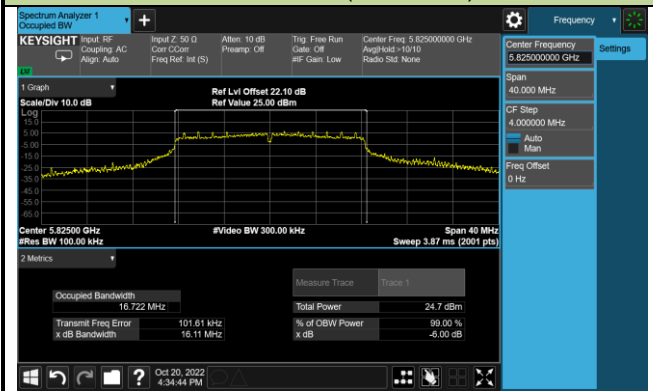

802.11a 6dB Bandwidth – Ant 1

Channel 149 (5745MHz)

Channel 157 (5785MHz)

Channel 165 (5825MHz)

802.11ac-VHT20 6dB Bandwidth – Ant 1

Channel 149 (5745MHz)

Channel 157 (5785MHz)

Channel 165 (5825MHz)