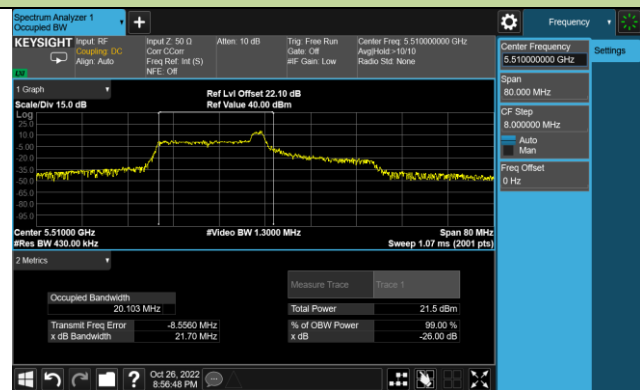

802.11ax-HE40 26dB Bandwidth – Ant 1 – 26 Tone RU 8

Channel 38 (5190MHz)

Channel 46 (5230MHz)

Channel 54 (5270MHz)

Channel 62 (5310MHz)

Channel 102 (5510MHz)

Channel 110 (5550MHz)

802.11ax-HE40 26dB Bandwidth – Ant 1 – 26 Tone RU 8

Channel 134 (5670MHz)

Channel 142(5710MHz)

Channel 151 (5755MHz)

Channel 159(5795MHz)

802.11ax-HE40 26dB Bandwidth – Ant 1 – 26 Tone RU 17

Channel 38 (5190MHz)

Channel 46 (5230MHz)

Channel 54 (5270MHz)