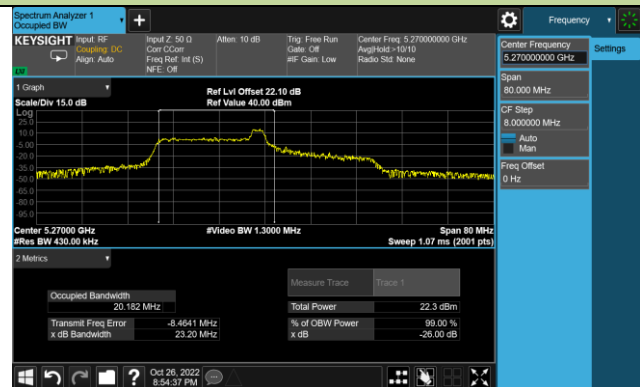

802.11ax-HE40 26dB Bandwidth – Ant 1 – 26 Tone RU 8

Channel 38 (5190MHz)

Channel 46 (5230MHz)

Channel 54 (5270MHz)

Channel 62 (5310MHz)

Channel 102 (5510MHz)

Channel 110 (5550MHz)

802.11ax-HE40 26dB Bandwidth – Ant 1 – 26 Tone RU 8

Channel 134 (5670MHz)

Channel 142(5710MHz)

Channel 151 (5755MHz)

Channel 159(5795MHz)

802.11ax-HE40 26dB Bandwidth – Ant 1 – 26 Tone RU 17

Channel 38 (5190MHz)

Channel 46 (5230MHz)

Channel 54 (5270MHz)