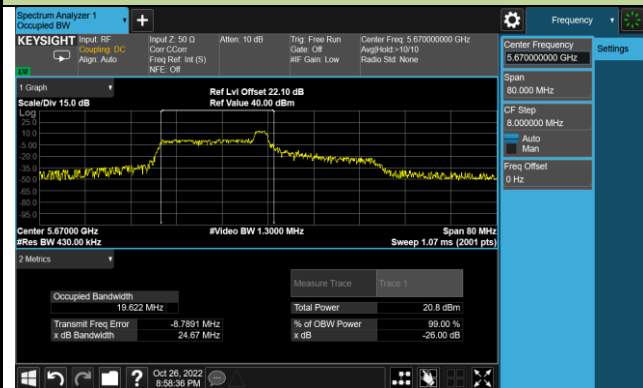

802.11ax-HE40 26dB Bandwidth – Ant 1 – 26 Tone RU 8

Channel 134 (5670MHz)