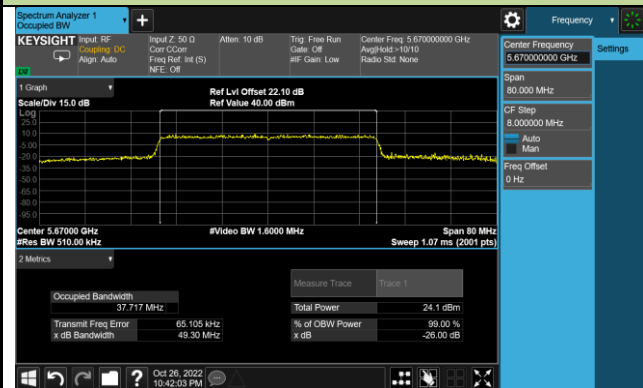

802.11ax-HE40 26dB Bandwidth – Ant 1 – 484 Tone RU 65

Channel 38 (5190MHz)

Channel 46 (5230MHz)

Channel 54 (5270MHz)

Channel 62 (5310MHz)

Channel 102 (5510MHz)

Channel 110 (5550MHz)

802.11ax-HE40 26dB Bandwidth – Ant 1 – 484 Tone RU 65

Channel 134 (5670MHz)

Channel 142(5710MHz)

Channel 151 (5755MHz)

Channel 159(5795MHz)

802.11ax-HE80 26dB Bandwidth – Ant 1 – 26 Tone RU 0

Channel 42 (5210MHz)

Channel 58 (5290MHz)

Channel 106 (5530MHz)