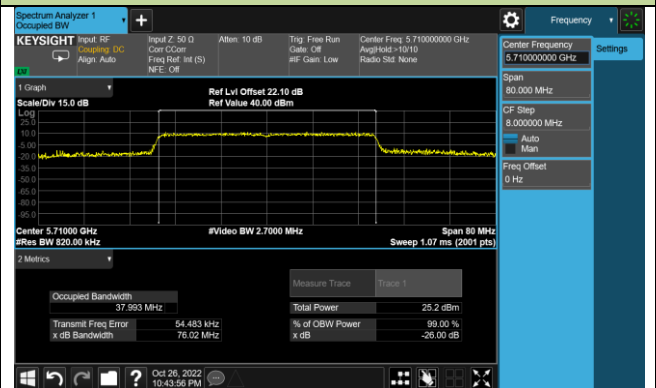

802.11ax-HE40 26dB Bandwidth – Ant 1 – 484 Tone RU 65

Channel 38 (5190MHz)

Channel 46 (5230MHz)

Channel 54 (5270MHz)

Channel 62 (5310MHz)

Channel 102 (5510MHz)

Channel 110 (5550MHz)

802.11ax-HE40 26dB Bandwidth – Ant 1 – 484 Tone RU 65

Channel 134 (5670MHz)

Channel 142(5710MHz)

Channel 151 (5755MHz)

Channel 159(5795MHz)

802.11ax-HE80 26dB Bandwidth – Ant 1 – 26 Tone RU 0

Channel 42 (5210MHz)

Channel 58 (5290MHz)

Channel 106 (5530MHz)