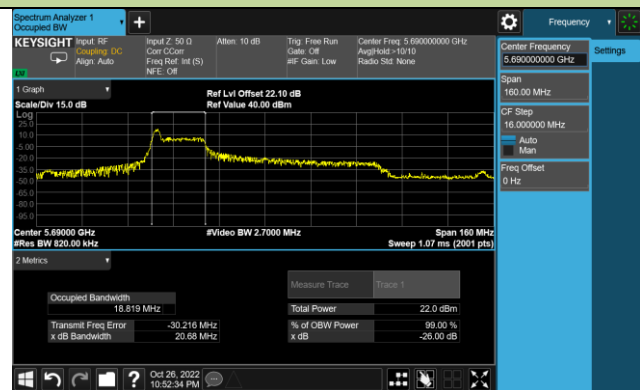

Channel 134 (5670MHz)

Channel 142(5710MHz)

Channel 151 (5755MHz)

Channel 159(5795MHz)

802.11ax-HE80 26dB Bandwidth – Ant 1 – 26 Tone RU 0

Channel 42 (5210MHz)

Channel 58 (5290MHz)

Channel 106 (5530MHz)

Channel 122 (5610MHz)

Channel 138 (5690MHz)

Channel 155 (5775MHz)

802.11ax-HE80 26dB Bandwidth – Ant 1 – 26 Tone RU 18

Channel 42 (5210MHz)

Channel 58 (5290MHz)

Channel 106 (5530MHz)

Channel 122 (5610MHz)