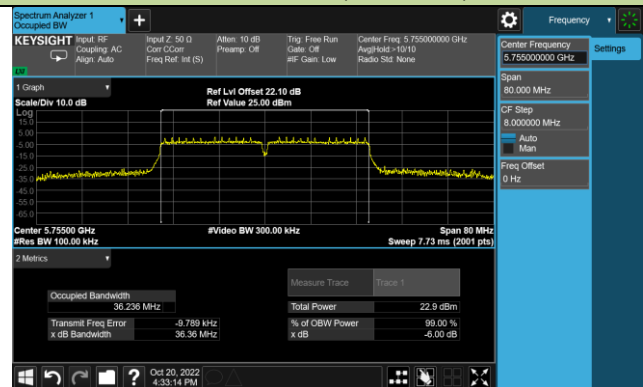

802.11ac-VHT40 6dB Bandwidth – Ant 1

Channel 151 (5755MHz)