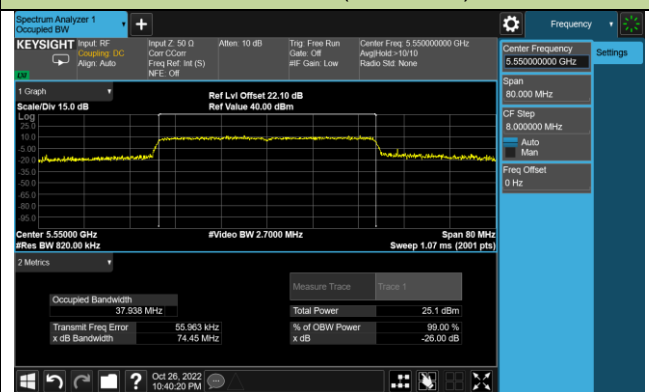

802.11ax-HE40 26dB Bandwidth – Ant 1 – 484 Tone RU 65

Channel 38 (5190MHz)

Channel 46 (5230MHz)

Channel 54 (5270MHz)

Channel 62 (5310MHz)

Channel 102 (5510MHz)

Channel 110 (5550MHz)

802.11ax-HE40 26dB Bandwidth – Ant 1 – 484 Tone RU 65

Channel 134 (5670MHz)

Channel 142(5710MHz)

Channel 151 (5755MHz)

Channel 159(5795MHz)

802.11ax-HE80 26dB Bandwidth – Ant 1 – 26 Tone RU 0

Channel 42 (5210MHz)

Channel 58 (5290MHz)

Channel 106 (5530MHz)