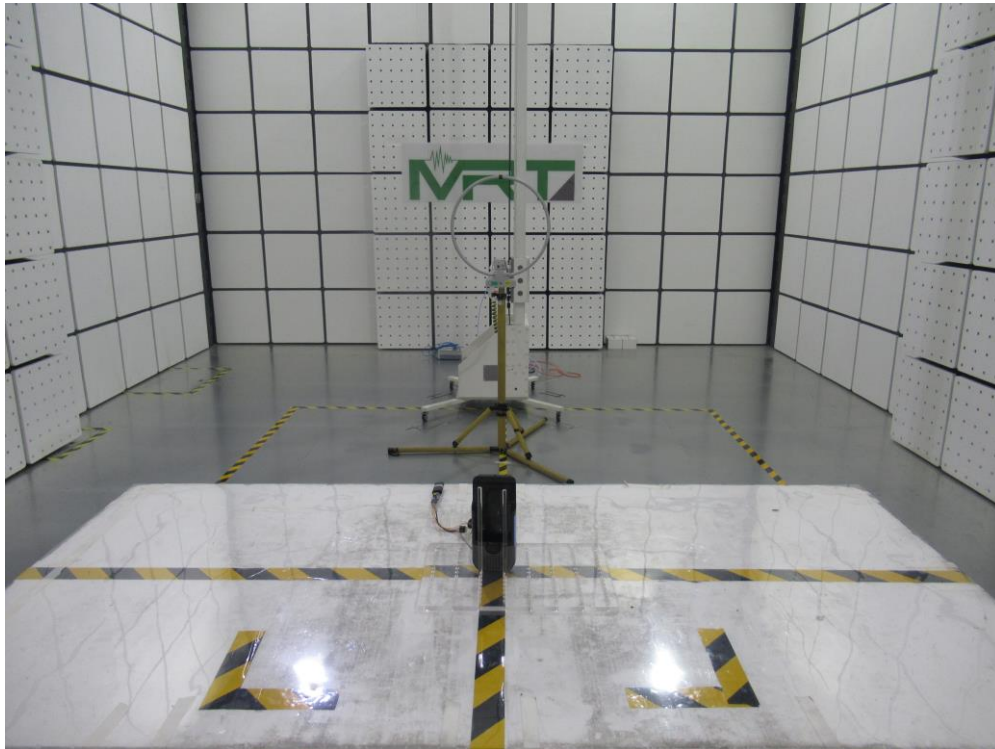

FCC 15.247 Test Setup Photograph

Description: Radiated Spurious Emission Test Setup for 9kHz ~ 30MHz

Description: Radiated Spurious Emission Test Setup for 30MHz ~ 1GHz

Description: Radiated Spurious Emission Test Setup for 1GHz ~ 18GHz

Description: Radiated Spurious Emission Test Setup for 18GHz ~ 25GHz

Description: Conducted Test Setup

FCC 15.209 Test Setup Photograph

Mode 1

Description: Radiated Spurious Emission Test Setup for 9kHz ~ 30MHz

Mode 1

Description: Radiated Spurious Emission Test Setup for 30MHz ~ 1GHz

Mode 2

Description: Radiated Spurious Emission Test Setup for 9kHz ~ 30MHz

Mode 2

Description: Radiated Spurious Emission Test Setup for 30MHz ~ 1GHz