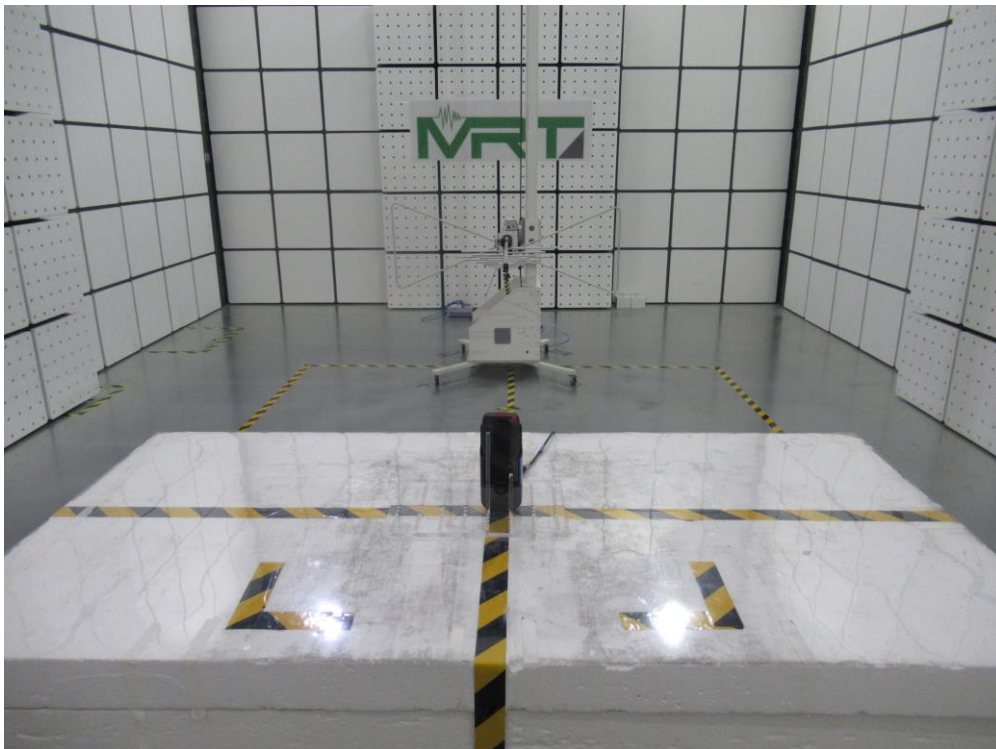

FCC 15.247 Test Setup Photograph

Description: Radiated Spurious Emission Test Setup for 9kHz ~ 30MHz

Description: Radiated Spurious Emission Test Setup for 30MHz ~ 1GHz

Description: Radiated Spurious Emission Test Setup for 1GHz ~ 18GHz

Description: Radiated Spurious Emission Test Setup for 18GHz ~ 25GHz

Description: Conducted Test Setup

FCC 15.209 Test Setup Photograph

Mode 1

Description: Radiated Spurious Emission Test Setup for 9kHz ~ 30MHz

Mode 1

Description: Radiated Spurious Emission Test Setup for 30MHz ~ 1GHz

Mode 2

Description: Radiated Spurious Emission Test Setup for 9kHz ~ 30MHz

Mode 2

Description: Radiated Spurious Emission Test Setup for 30MHz ~ 1GHz

MPE Test Setup Photograph

Mode 1

Description: RF Exposure Test Setup for Electric Field Emissions

Mode 2

Description: RF Exposure Test Setup for Electric Field Emissions

Mode 1

Description: RF Exposure Test Setup for Magnetic Field Emissions