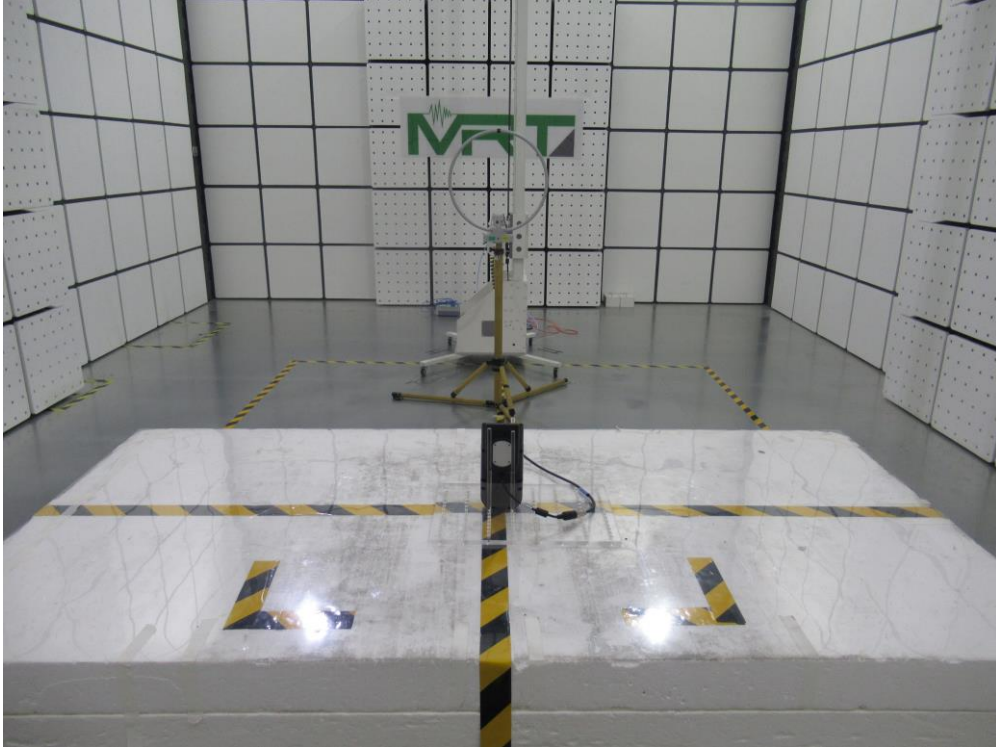

FCC 15.247 Test Setup Photograph

Description: Radiated Spurious Emission Test Setup for 9kHz ~ 30MHz

Description: Radiated Spurious Emission Test Setup for 30MHz ~ 1GHz

Description: Radiated Spurious Emission Test Setup for 1GHz ~ 18GHz

Description: Radiated Spurious Emission Test Setup for 18GHz ~ 25GHz

Description: Conducted Test Setup

FCC 15.209 Test Setup Photograph

Mode 1

Description: Radiated Spurious Emission Test Setup for 9kHz ~ 30MHz

Mode 1

Description: Radiated Spurious Emission Test Setup for 30MHz ~ 1GHz

Mode 2

Description: Radiated Spurious Emission Test Setup for 9kHz ~ 30MHz

Mode 2

Description: Radiated Spurious Emission Test Setup for 30MHz ~ 1GHz