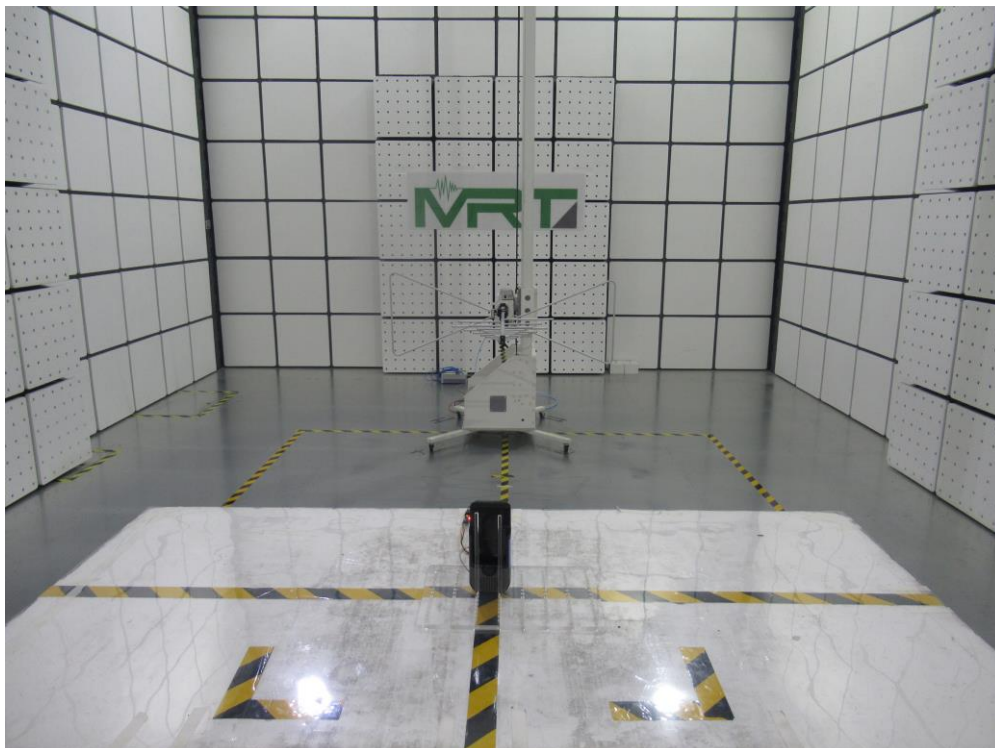

FCC 15.247 Test Setup Photograph

Description: Radiated Spurious Emission Test Setup for 9kHz ~ 30MHz

Description: Radiated Spurious Emission Test Setup for 30MHz ~ 1GHz

Description: Radiated Spurious Emission Test Setup for 1GHz ~ 18GHz

Description: Radiated Spurious Emission Test Setup for 18GHz ~ 25GHz

Description: Conducted Test Setup

FCC 15.209 Test Setup Photograph

Mode 1

Description: Radiated Spurious Emission Test Setup for 9kHz ~ 30MHz