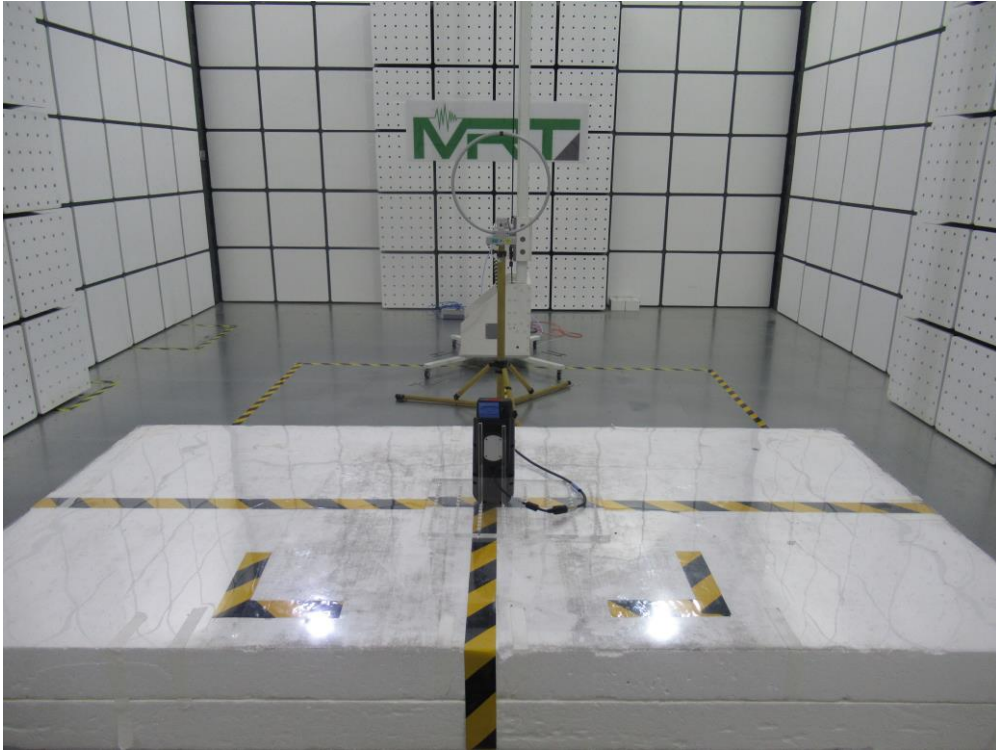

FCC 15.247 Test Setup Photograph

Description: Radiated Spurious Emission Test Setup for 9kHz ~ 30MHz

Description: Radiated Spurious Emission Test Setup for 30MHz ~ 1GHz

Description: Radiated Spurious Emission Test Setup for 1GHz ~ 18GHz

Description: Radiated Spurious Emission Test Setup for 18GHz ~ 25GHz

Description: Conducted Test Setup

FCC 15.209 Test Setup Photograph

Mode 1

Description: Radiated Spurious Emission Test Setup for 9kHz ~ 30MHz

Mode 1

Description: Radiated Spurious Emission Test Setup for 30MHz ~ 1GHz

Mode 2

Description: Radiated Spurious Emission Test Setup for 9kHz ~ 30MHz

Mode 2

Description: Radiated Spurious Emission Test Setup for 30MHz ~ 1GHz