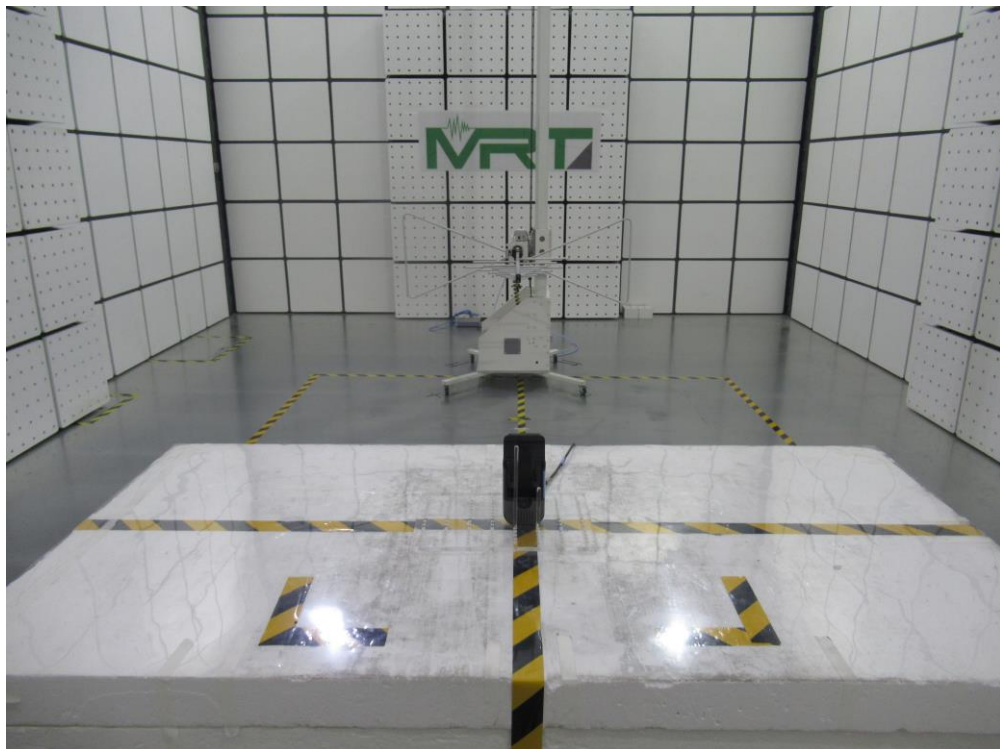

FCC 15.247 Test Setup Photograph

Description: Radiated Spurious Emission Test Setup for 9kHz ~ 30MHz

Description: Radiated Spurious Emission Test Setup for 30MHz ~ 1GHz

Description: Radiated Spurious Emission Test Setup for 1GHz ~ 18GHz

Description: Radiated Spurious Emission Test Setup for 18GHz ~ 25GHz

Description: Conducted Test Setup

FCC 15.209 Test Setup Photograph

Mode 1

Description: Radiated Spurious Emission Test Setup for 9kHz ~ 30MHz

Mode 1

Description: Radiated Spurious Emission Test Setup for 30MHz ~ 1GHz

Mode 2

Description: Radiated Spurious Emission Test Setup for 9kHz ~ 30MHz

Mode 2

Description: Radiated Spurious Emission Test Setup for 30MHz ~ 1GHz