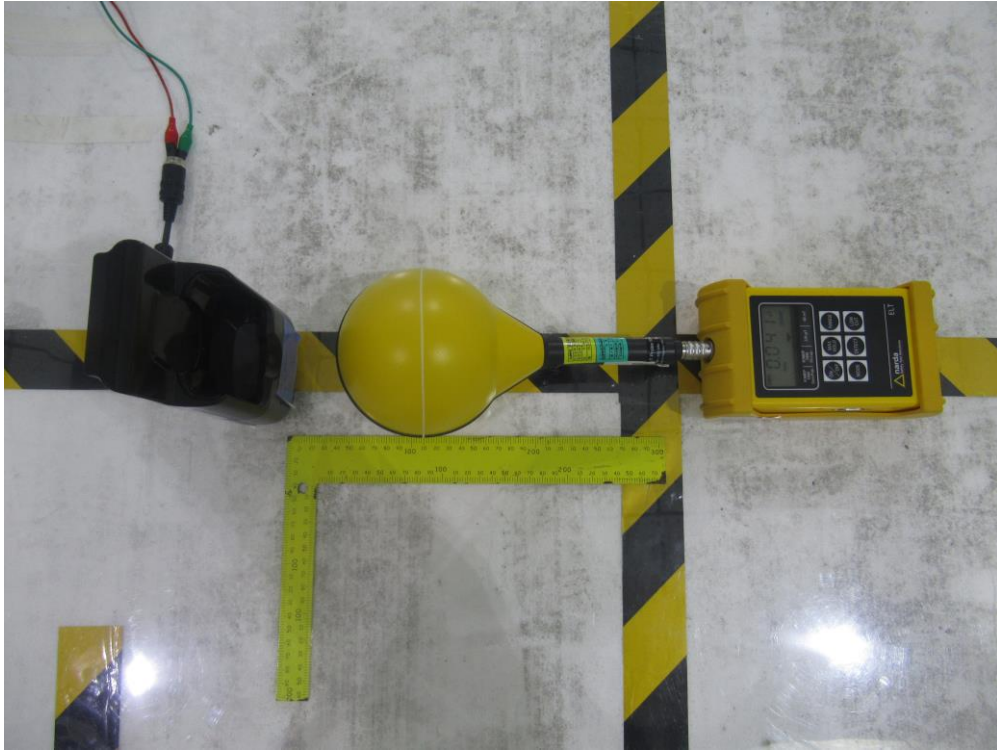

FCC 15.247 Test Setup Photograph

Description: Radiated Spurious Emission Test Setup for 9kHz ~ 30MHz

Description: Radiated Spurious Emission Test Setup for 30MHz ~ 1GHz

Description: Radiated Spurious Emission Test Setup for 1GHz ~ 18GHz

Description: Radiated Spurious Emission Test Setup for 18GHz ~ 25GHz

Description: Conducted Test Setup

FCC 15.209 Test Setup Photograph

Mode 1

Description: Radiated Spurious Emission Test Setup for 9kHz ~ 30MHz

MPE Test Setup Photograph

Mode 1

Description: RF Exposure Test Setup for Electric Field Emissions

Mode 2

Description: RF Exposure Test Setup for Electric Field Emissions

Mode 1

Description: RF Exposure Test Setup for Magnetic Field Emissions

Mode 2

Description: RF Exposure Test Setup for Magnetic Field Emissions