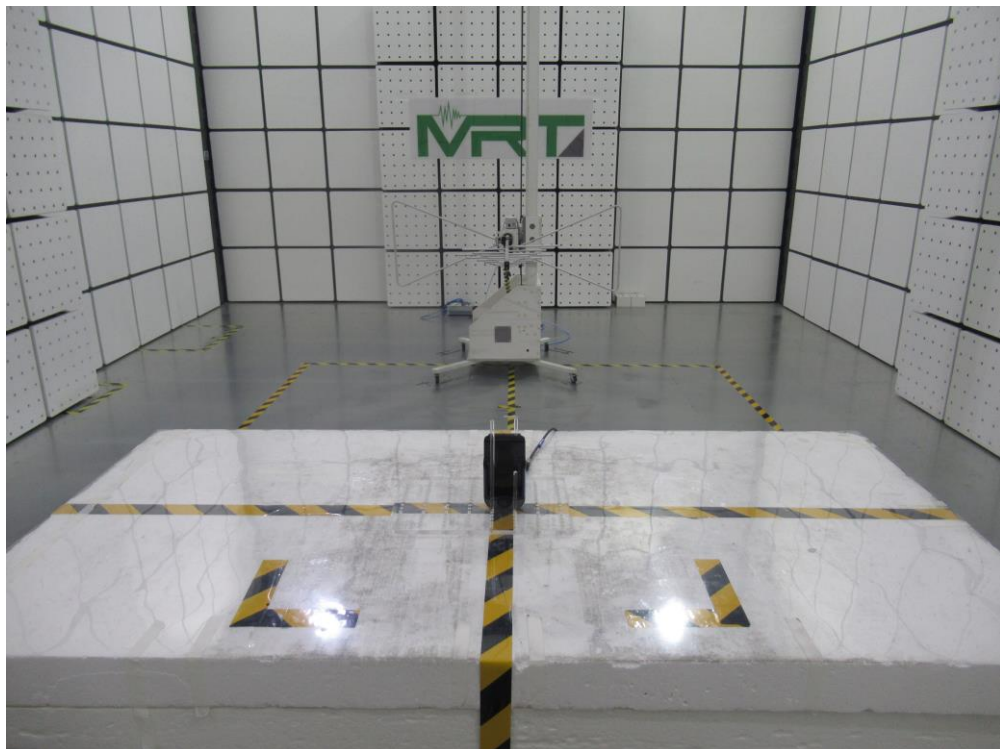

FCC 15.209 Test Setup Photograph

Mode 1

Description: Radiated Spurious Emission Test Setup for 9kHz ~ 30MHz

Mode 1

Description: Radiated Spurious Emission Test Setup for 30MHz ~ 1GHz

Mode 2

Description: Radiated Spurious Emission Test Setup for 9kHz ~ 30MHz

Mode 2

Description: Radiated Spurious Emission Test Setup for 30MHz ~ 1GHz

MPE Test Setup Photograph

Mode 1

Description: RF Exposure Test Setup for Electric Field Emissions

Mode 2

Description: RF Exposure Test Setup for Electric Field Emissions

Mode 1

Description: RF Exposure Test Setup for Magnetic Field Emissions

Mode 2

Description: RF Exposure Test Setup for Magnetic Field Emissions