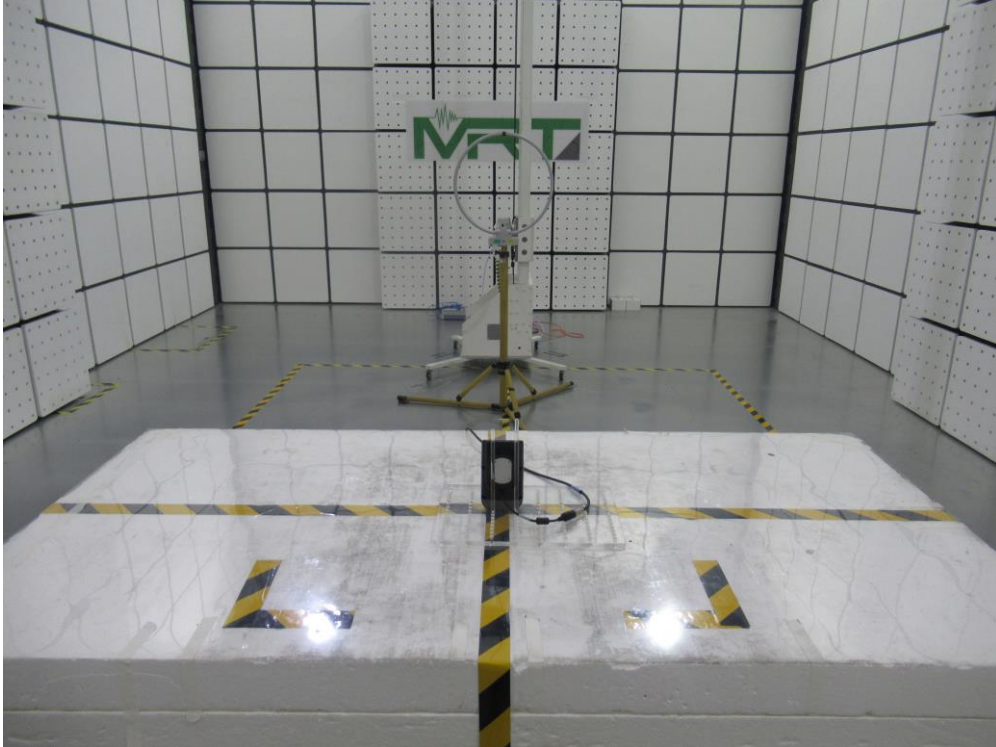

FCC 15.209 Test Setup Photograph

Mode 1

Description: Radiated Spurious Emission Test Setup for 9kHz ~ 30MHz

Mode 1

Description: Radiated Spurious Emission Test Setup for 30MHz ~ 1GHz

Mode 2

Description: Radiated Spurious Emission Test Setup for 9kHz ~ 30MHz

Mode 2

Description: Radiated Spurious Emission Test Setup for 30MHz ~ 1GHz

MPE Test Setup Photograph

Mode 1

Description: RF Exposure Test Setup for Electric Field Emissions

Mode 2

Description: RF Exposure Test Setup for Electric Field Emissions

Mode 1

Description: RF Exposure Test Setup for Magnetic Field Emissions

Mode 2

Description: RF Exposure Test Setup for Magnetic Field Emissions