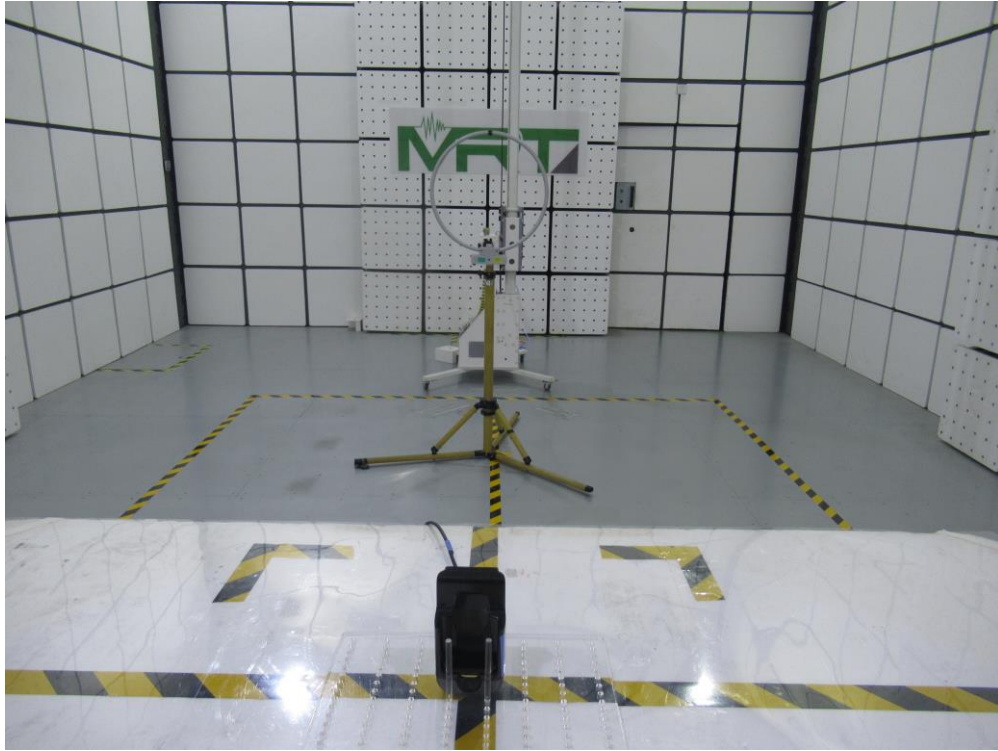

FCC 15.209 Test Setup Photograph

Mode 1

Description: Radiated Spurious Emission Test Setup for 9kHz ~ 30MHz

Mode 1

Description: Radiated Spurious Emission Test Setup for 30MHz ~ 1GHz

Mode 2

Description: Radiated Spurious Emission Test Setup for 9kHz ~ 30MHz

Mode 2

Description: Radiated Spurious Emission Test Setup for 30MHz ~ 1GHz

MPE Test Setup Photograph

Mode 1

Description: RF Exposure Test Setup for Electric Field Emissions

Mode 2

Description: RF Exposure Test Setup for Electric Field Emissions