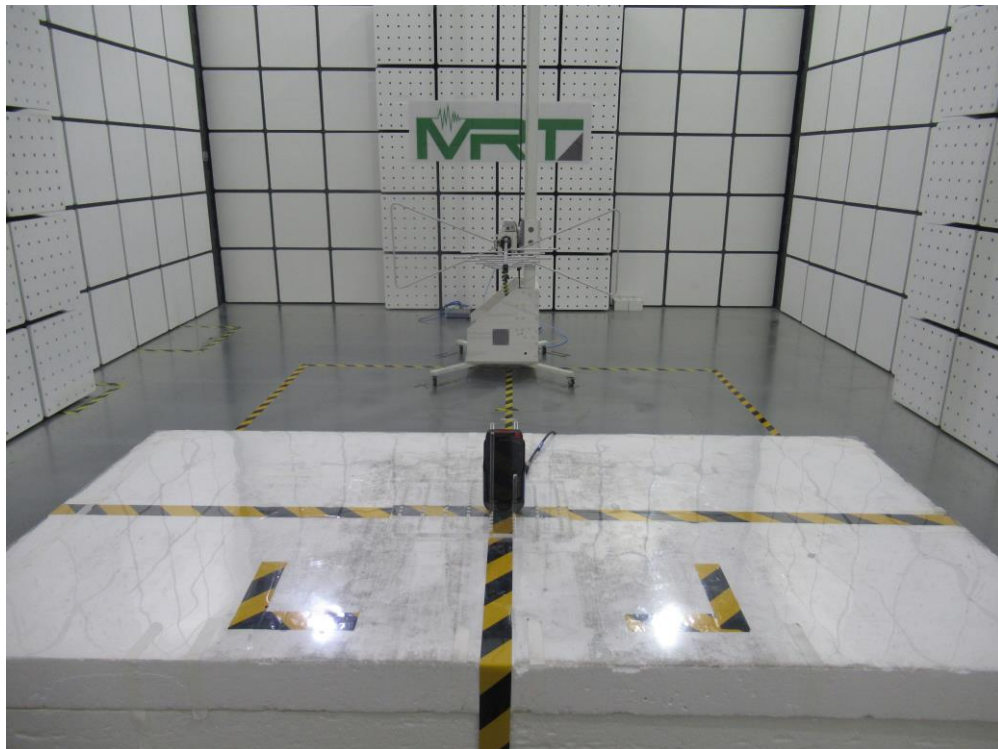

FCC 15.209 Test Setup Photograph

Mode 1

Description: Radiated Spurious Emission Test Setup for 9kHz ~ 30MHz

Mode 1

Description: Radiated Spurious Emission Test Setup for 30MHz ~ 1GHz

Mode 2

Description: Radiated Spurious Emission Test Setup for 9kHz ~ 30MHz

Mode 2

Description: Radiated Spurious Emission Test Setup for 30MHz ~ 1GHz

MPE Test Setup Photograph

Mode 1

Description: RF Exposure Test Setup for Electric Field Emissions

Mode 2

Description: RF Exposure Test Setup for Electric Field Emissions