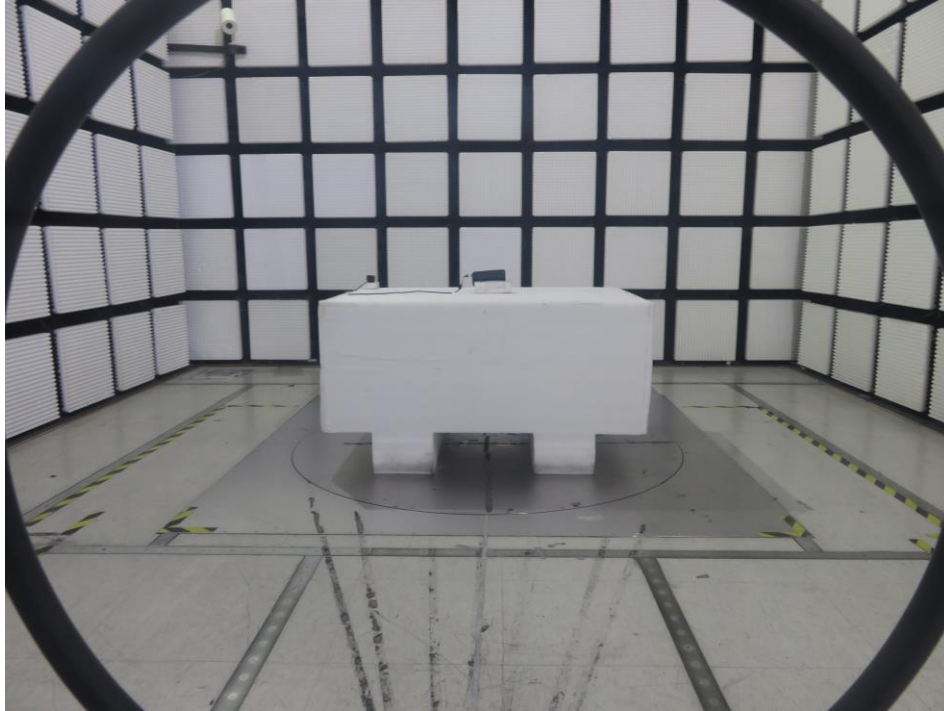

### <Conducted Emission>

Remote View

Rear View

<Radiated Emission>

Z Plane

9K~30MHz

30M~1GHz