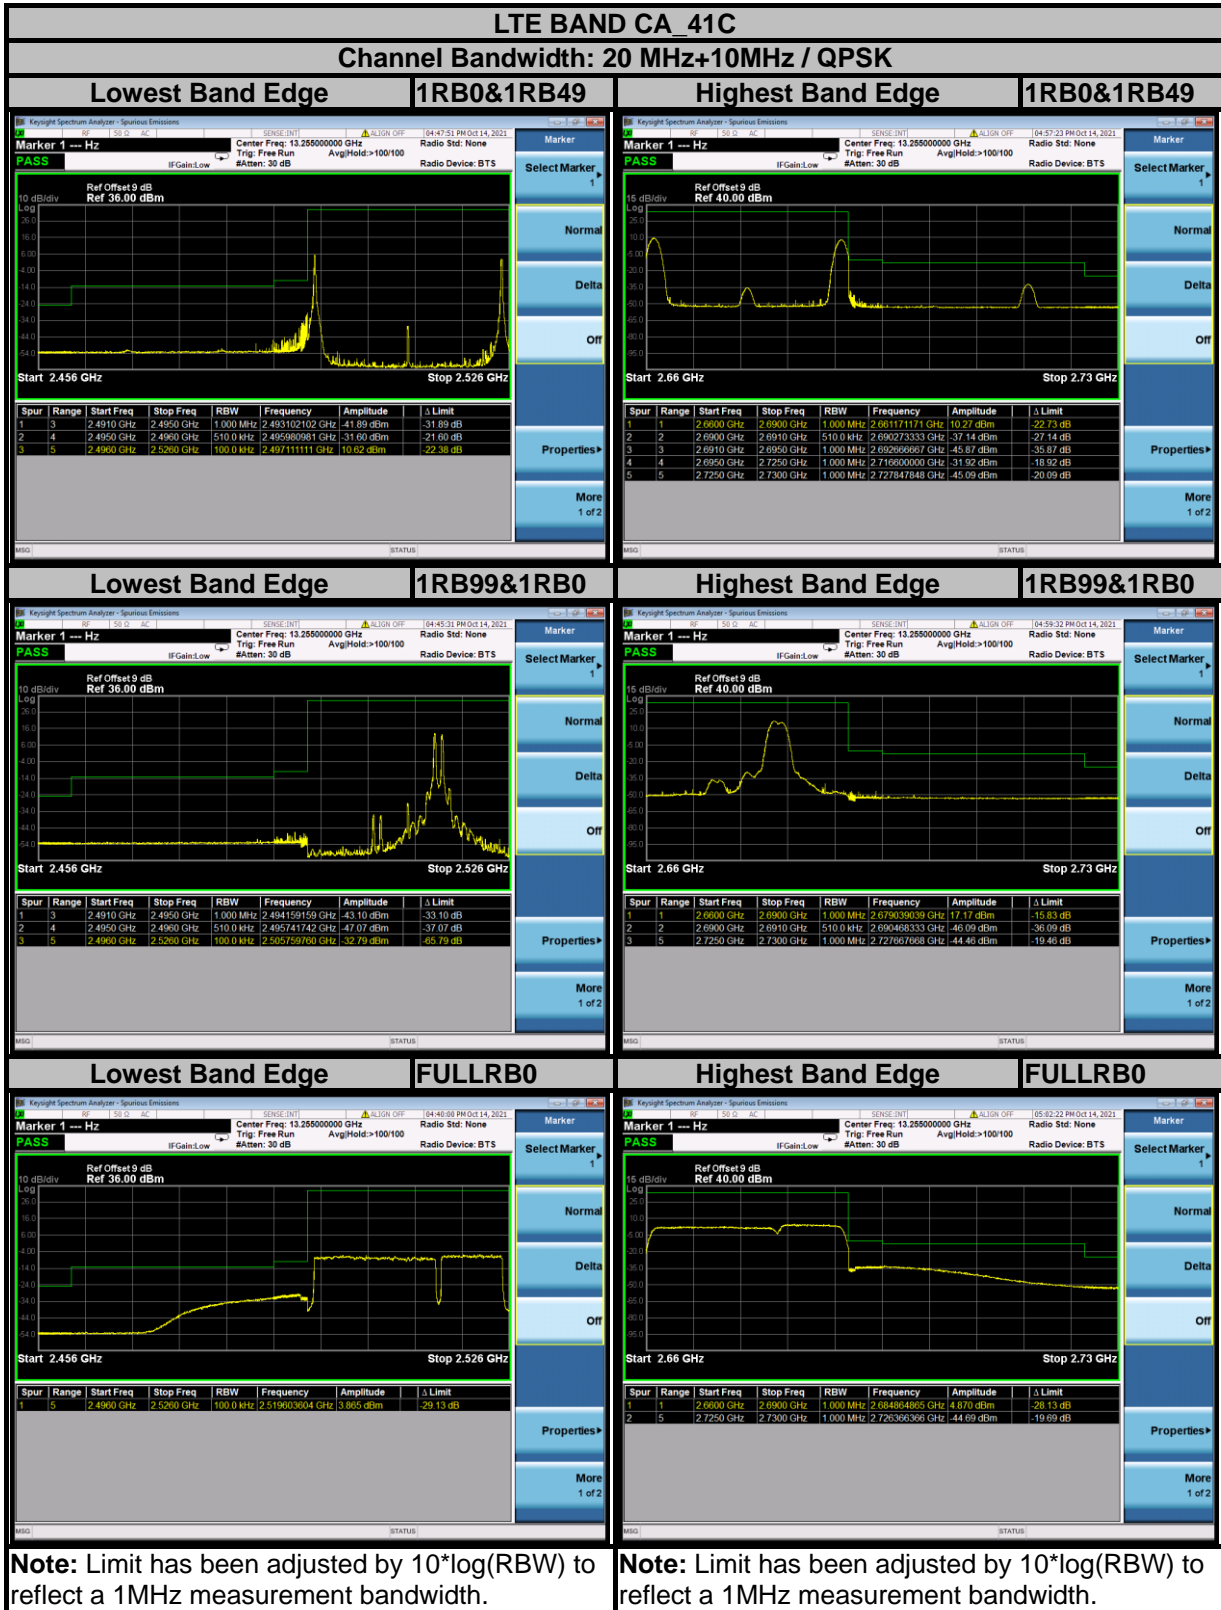

BUREAU VERITAS

Test Report No.: W7L-P21110007RF17

Test Report No.: W7L-P21110007RF17

BUREAU VERITAS

Test Report No.: W7L-P21110007RF17

BUREAU VERITAS

Test Report No.: W7L-P21110007RF17