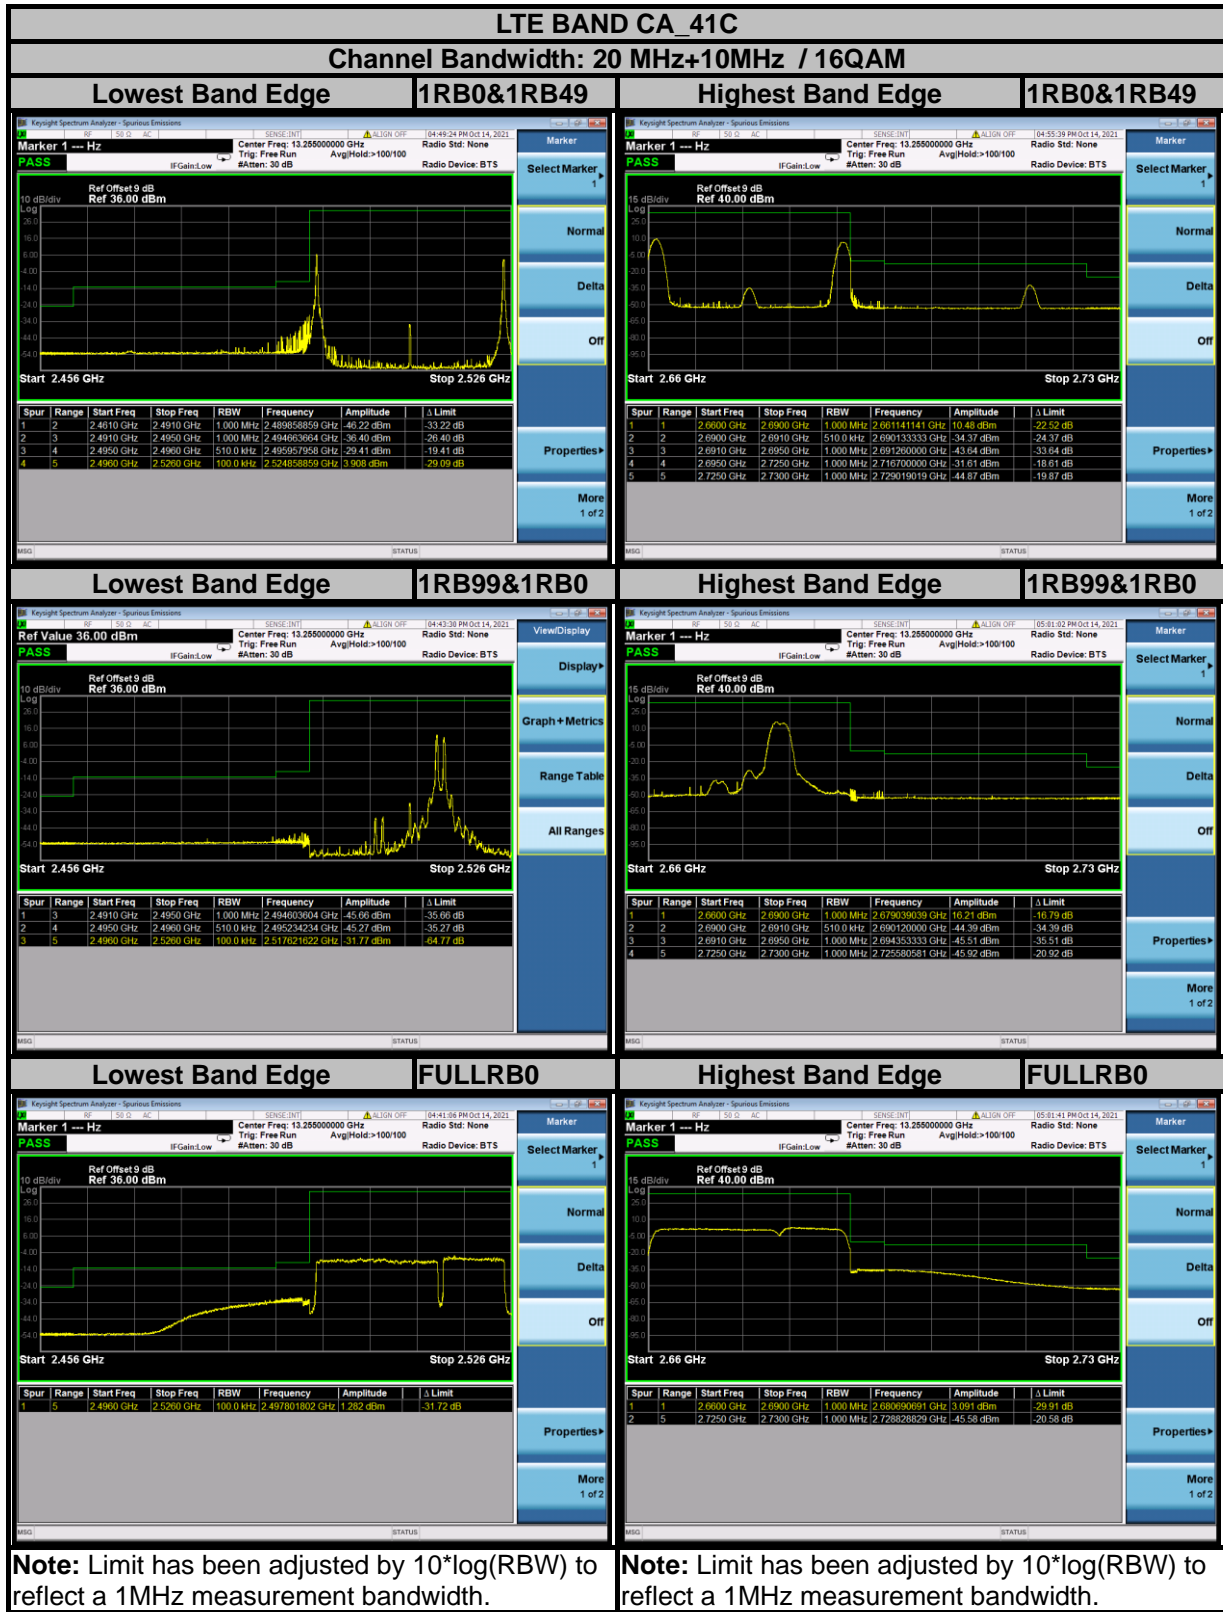

BUREAU VERITAS

Test Report No.: W7L-P21110007RF17

Test Report No.: W7L-P21110007RF17

BUREAU VERITAS

Test Report No.: W7L-P21110007RF17

BUREAU VERITAS

Test Report No.: W7L-P21110007RF17