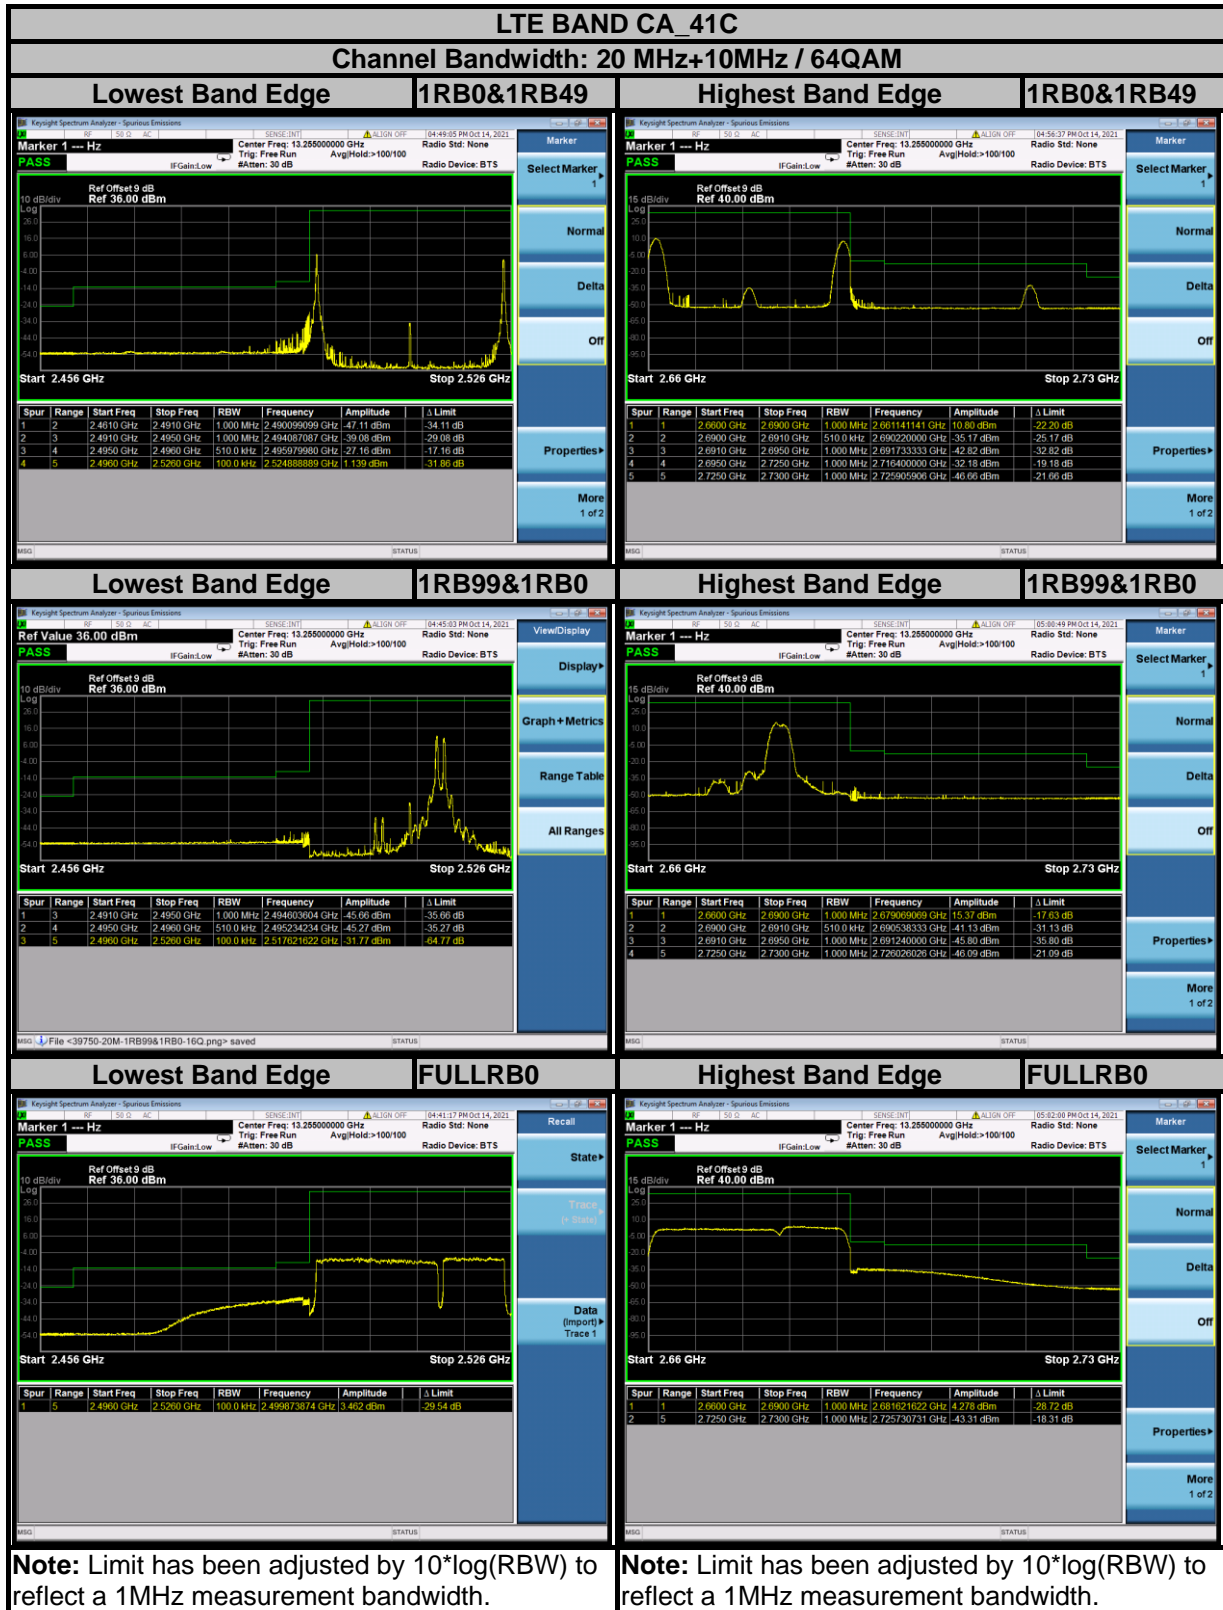

BUREAU VERITAS

Test Report No.: W7L-P21110007RF17

Test Report No.: W7L-P21110007RF17

BUREAU VERITAS

Test Report No.: W7L-P21110007RF17

BUREAU VERITAS

Test Report No.: W7L-P21110007RF17