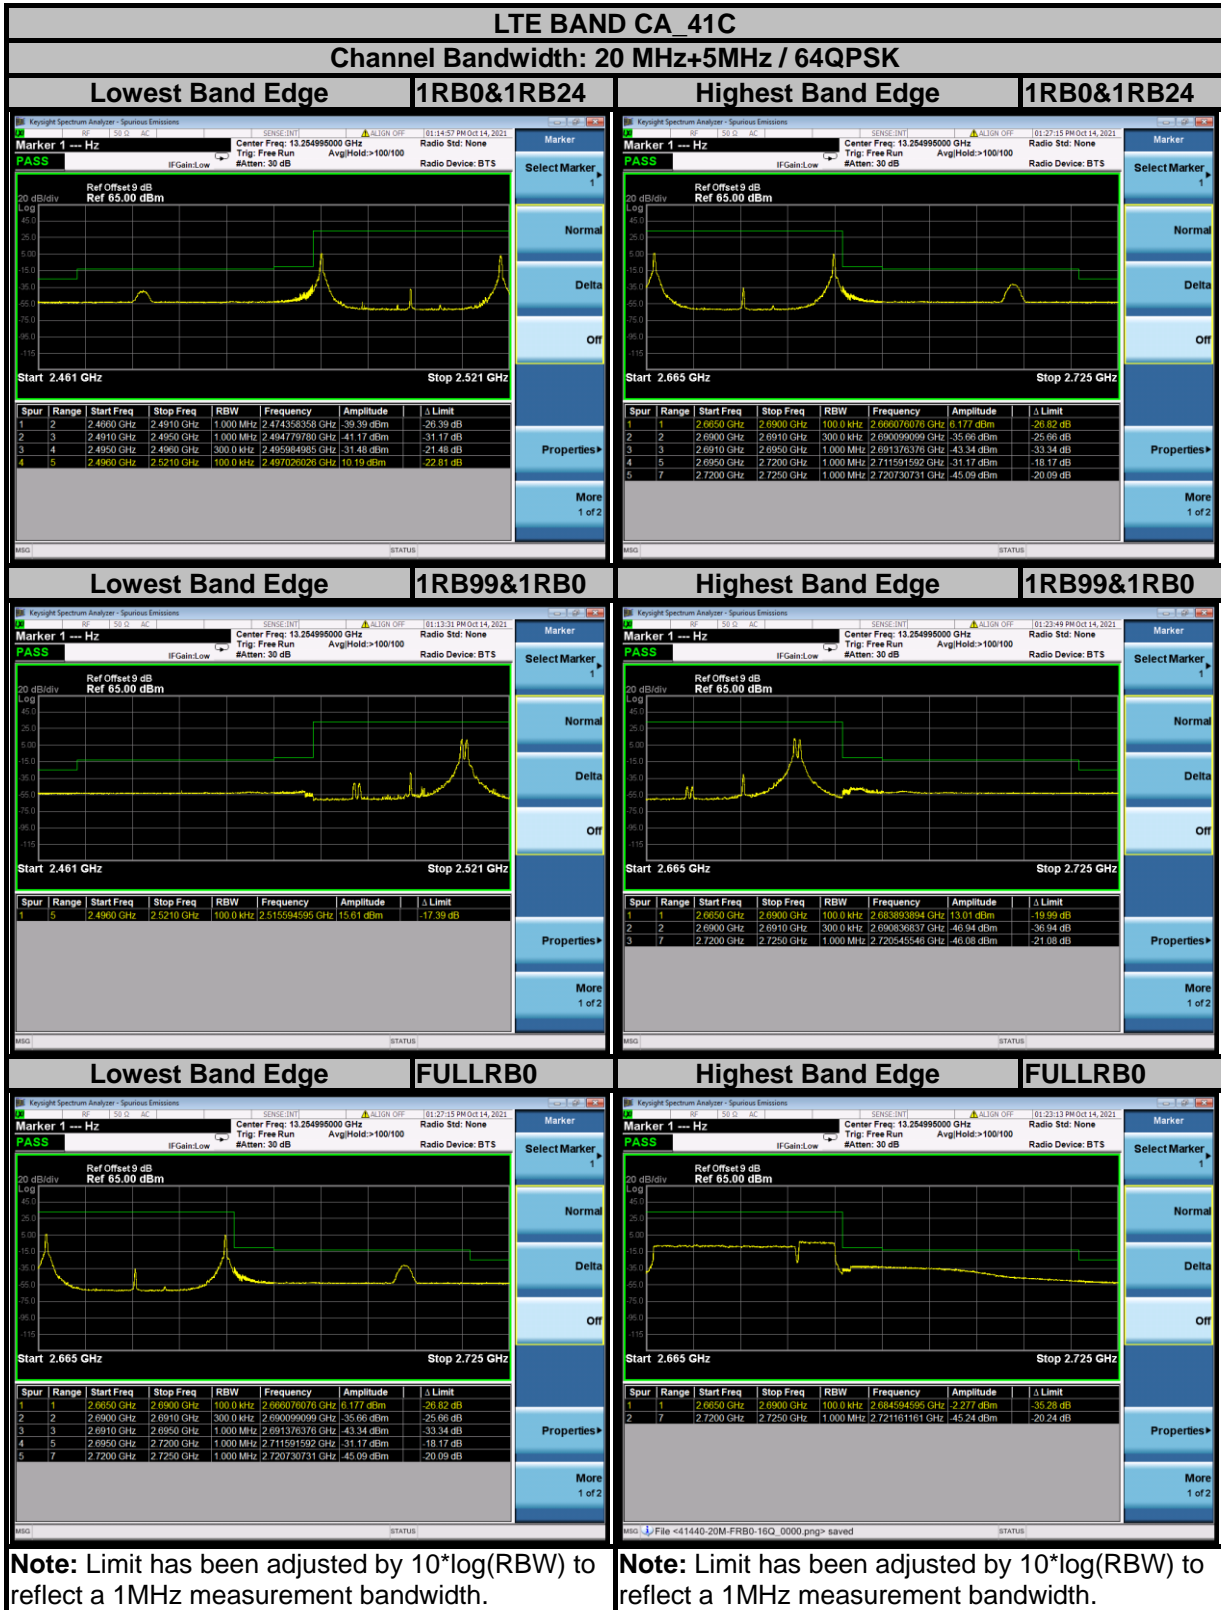

BUREAU VERITAS

Test Report No.: W7L-P21110007RF17

BUREAU VERITAS

Test Report No.: W7L-P21110007RF17

BUREAU VERITAS

Test Report No.: W7L-P21110007RF17

BUREAU VERITAS

Test Report No.: W7L-P21110007RF17

BUREAU VERITAS

Test Report No.: W7L-P21110007RF17

Test Report No.: W7L-P21110007RF17

BUREAU VERITAS

Test Report No.: W7L-P21110007RF17

BUREAU VERITAS

Test Report No.: W7L-P21110007RF17