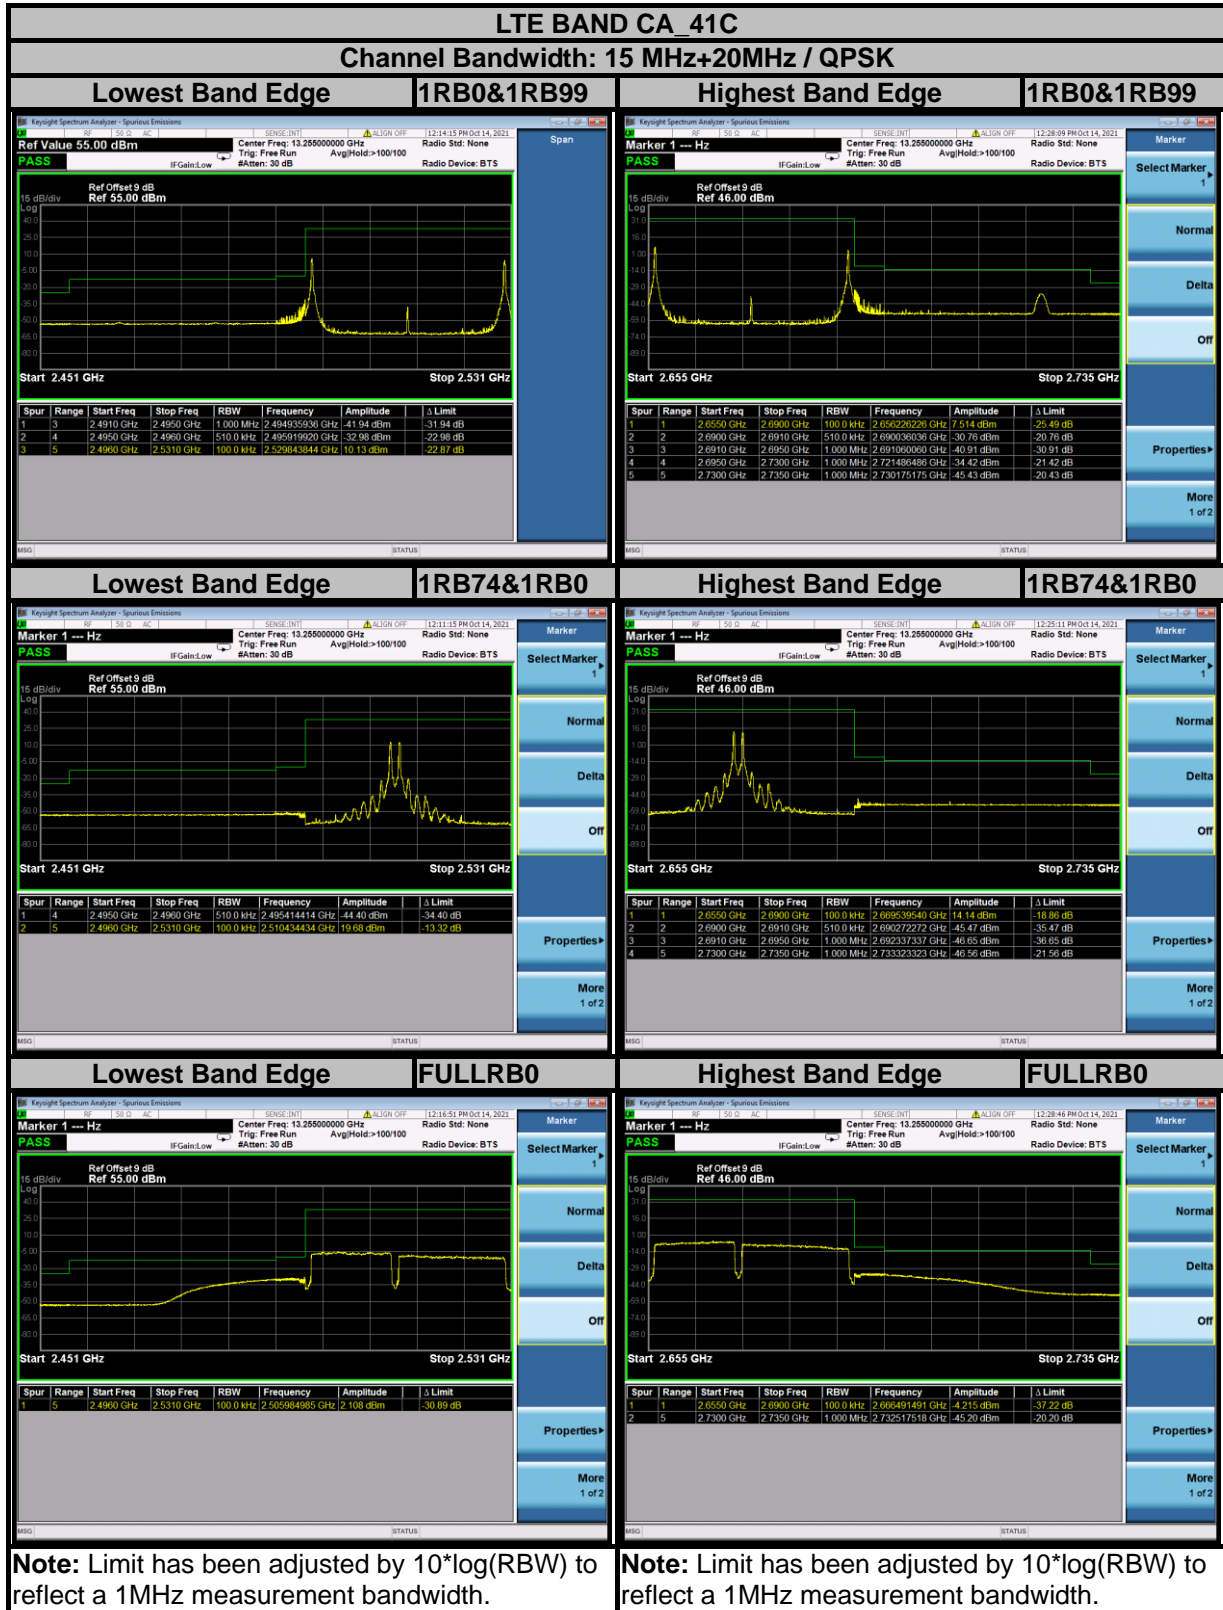

BUREAU VERITAS

Test Report No.: W7L-P21110007RF17

BUREAU VERITAS

Test Report No.: W7L-P21110007RF17

BUREAU VERITAS

Test Report No.: W7L-P21110007RF17

BUREAU VERITAS

Test Report No.: W7L-P21110007RF17

BUREAU VERITAS

Test Report No.: W7L-P21110007RF17

Test Report No.: W7L-P21110007RF17

BUREAU VERITAS

Test Report No.: W7L-P21110007RF17

BUREAU VERITAS

Test Report No.: W7L-P21110007RF17