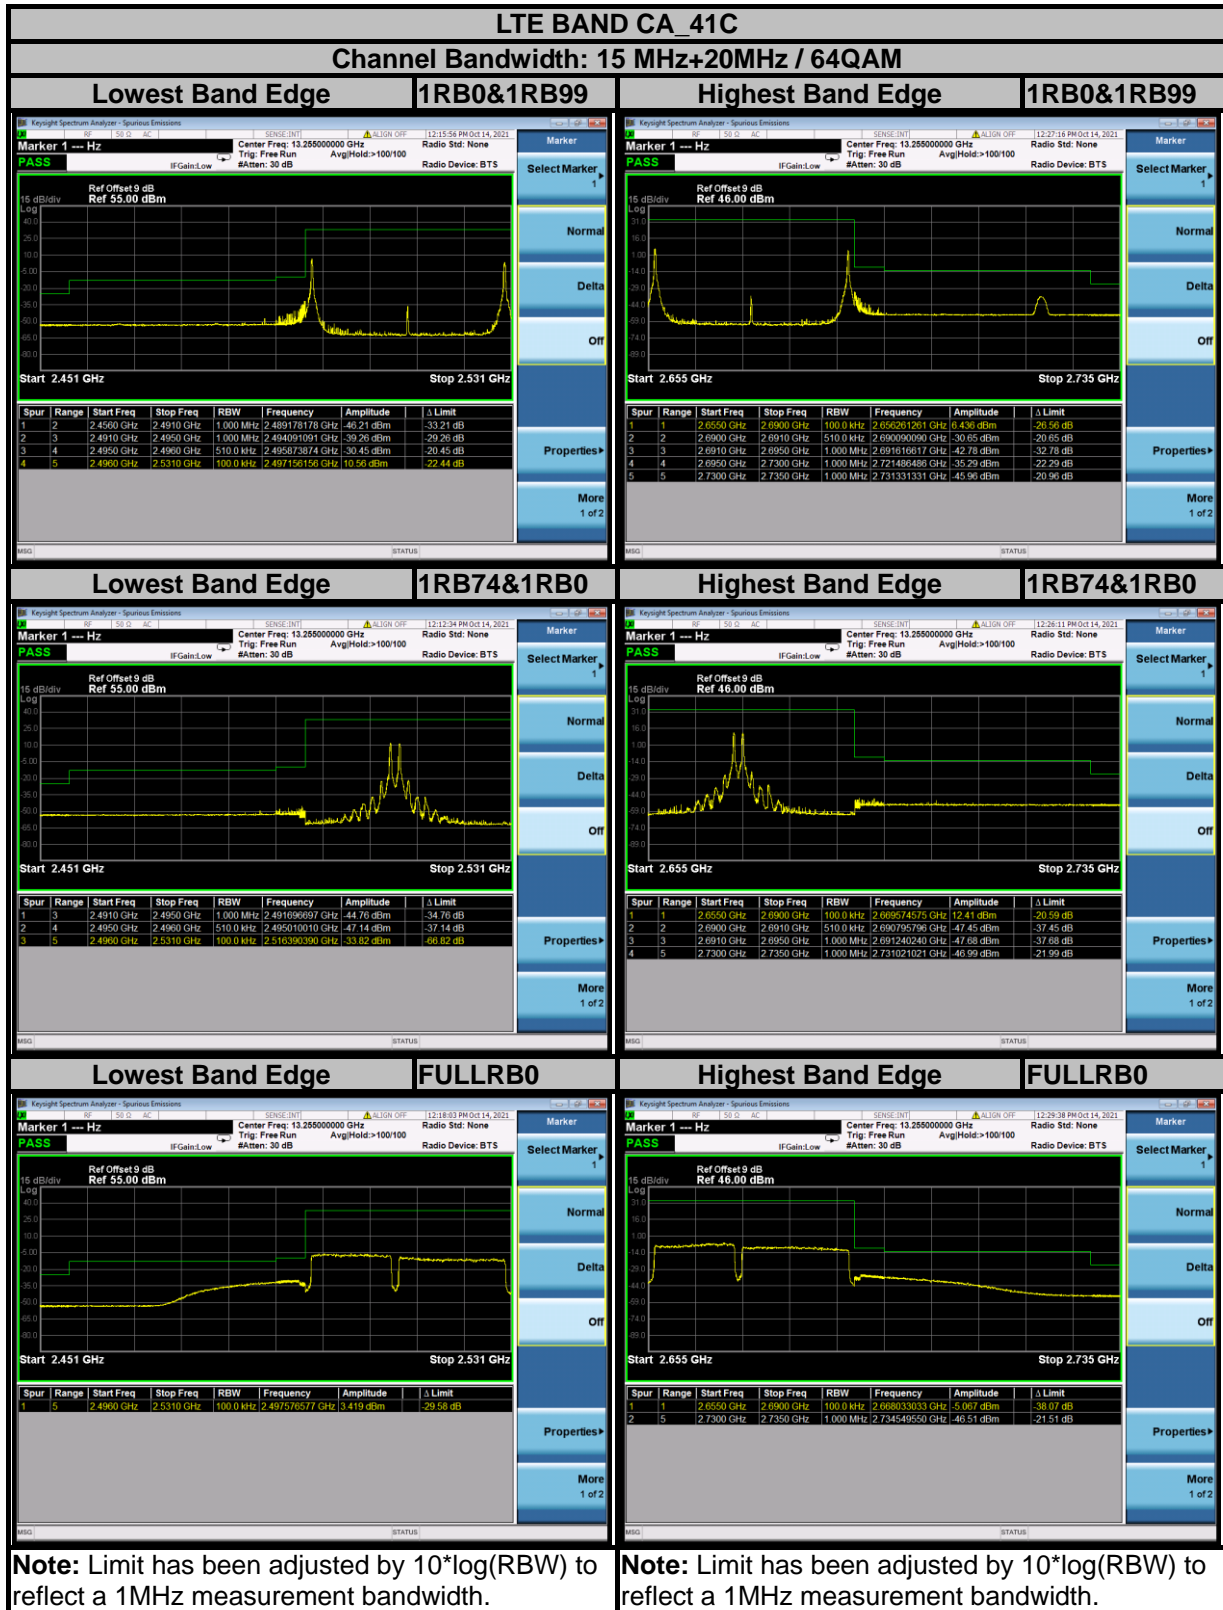

BUREAU VERITAS

Test Report No.: W7L-P21110007RF17

BUREAU VERITAS

Test Report No.: W7L-P21110007RF17

BUREAU VERITAS

Test Report No.: W7L-P21110007RF17

BUREAU VERITAS

Test Report No.: W7L-P21110007RF17

BUREAU VERITAS

Test Report No.: W7L-P21110007RF17

Test Report No.: W7L-P21110007RF17

BUREAU VERITAS

Test Report No.: W7L-P21110007RF17

BUREAU VERITAS

Test Report No.: W7L-P21110007RF17