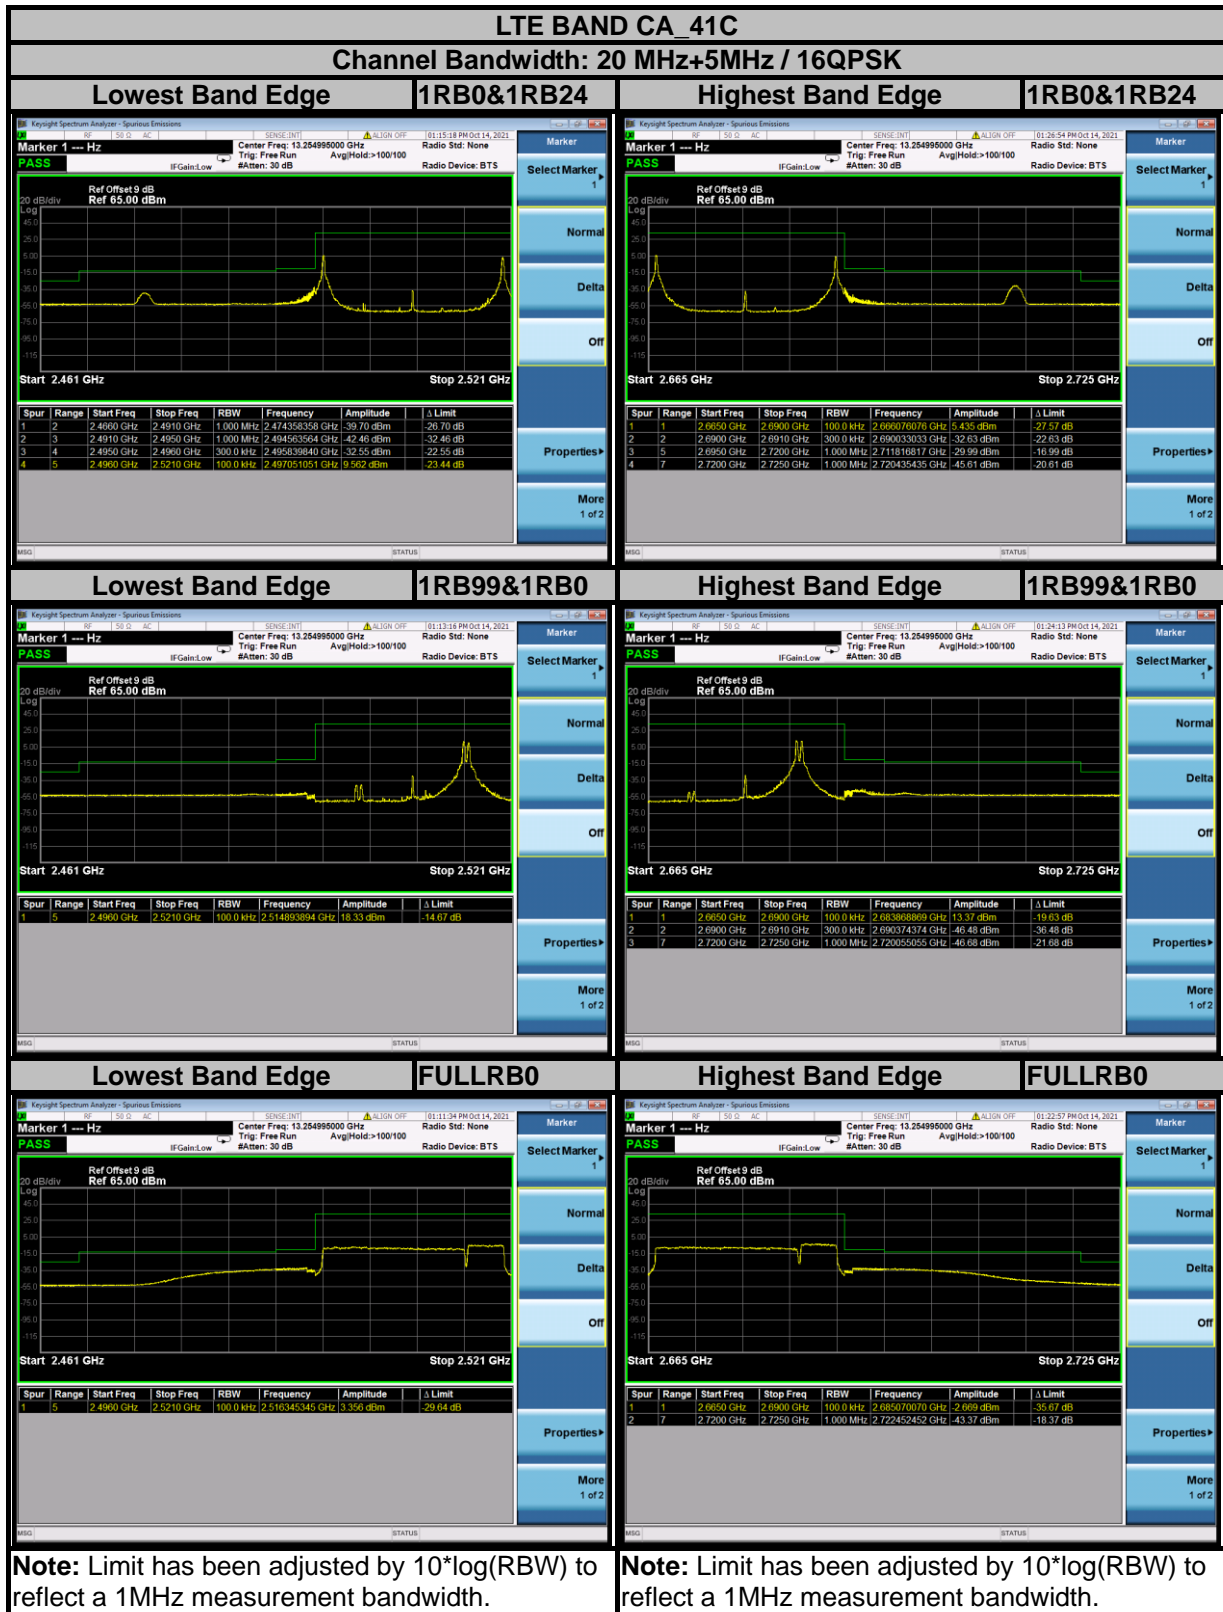

BUREAU VERITAS

Test Report No.: W7L-P21110007RF17

BUREAU VERITAS

Test Report No.: W7L-P21110007RF17

BUREAU VERITAS

Test Report No.: W7L-P21110007RF17

BUREAU VERITAS

Test Report No.: W7L-P21110007RF17

BUREAU VERITAS

Test Report No.: W7L-P21110007RF17

Test Report No.: W7L-P21110007RF17

BUREAU VERITAS

Test Report No.: W7L-P21110007RF17

BUREAU VERITAS

Test Report No.: W7L-P21110007RF17