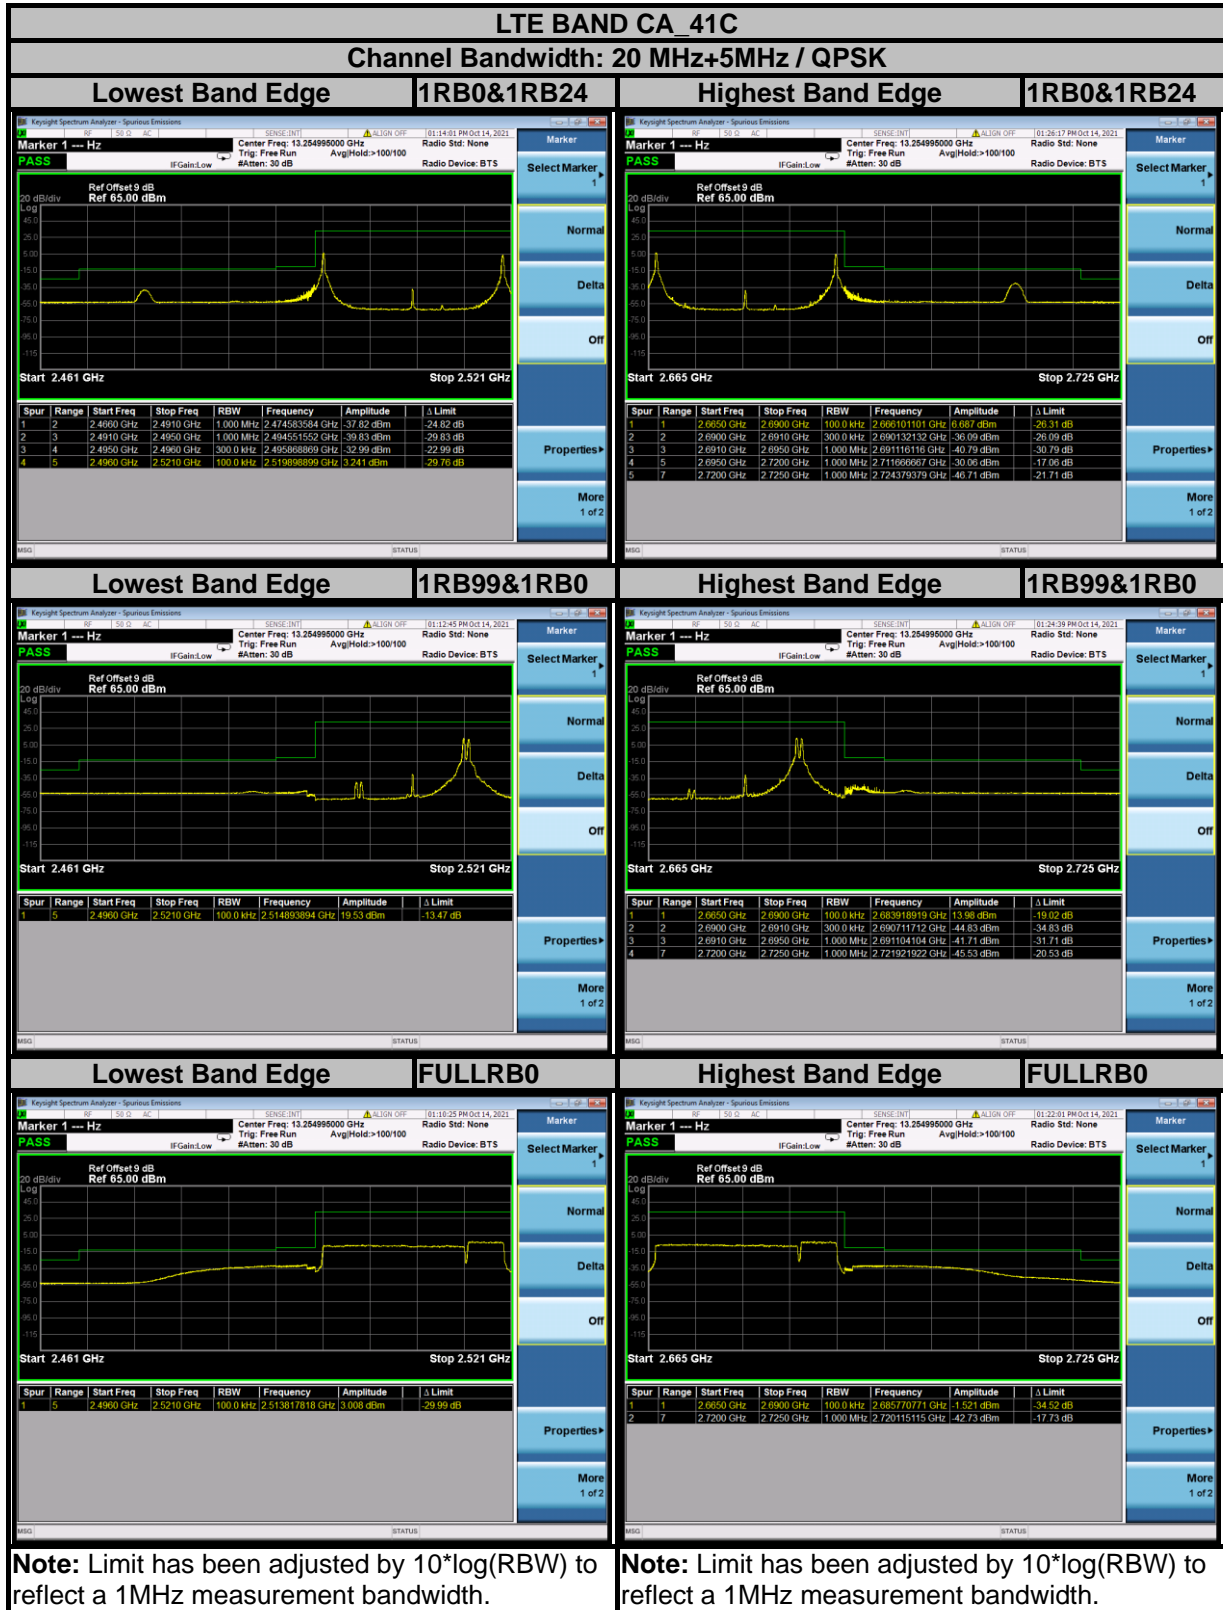

BUREAU VERITAS

Test Report No.: W7L-P21110007RF17

BUREAU VERITAS

Test Report No.: W7L-P21110007RF17

BUREAU VERITAS

Test Report No.: W7L-P21110007RF17

BUREAU VERITAS

Test Report No.: W7L-P21110007RF17

BUREAU VERITAS

Test Report No.: W7L-P21110007RF17

Test Report No.: W7L-P21110007RF17

BUREAU VERITAS

Test Report No.: W7L-P21110007RF17

BUREAU VERITAS

Test Report No.: W7L-P21110007RF17