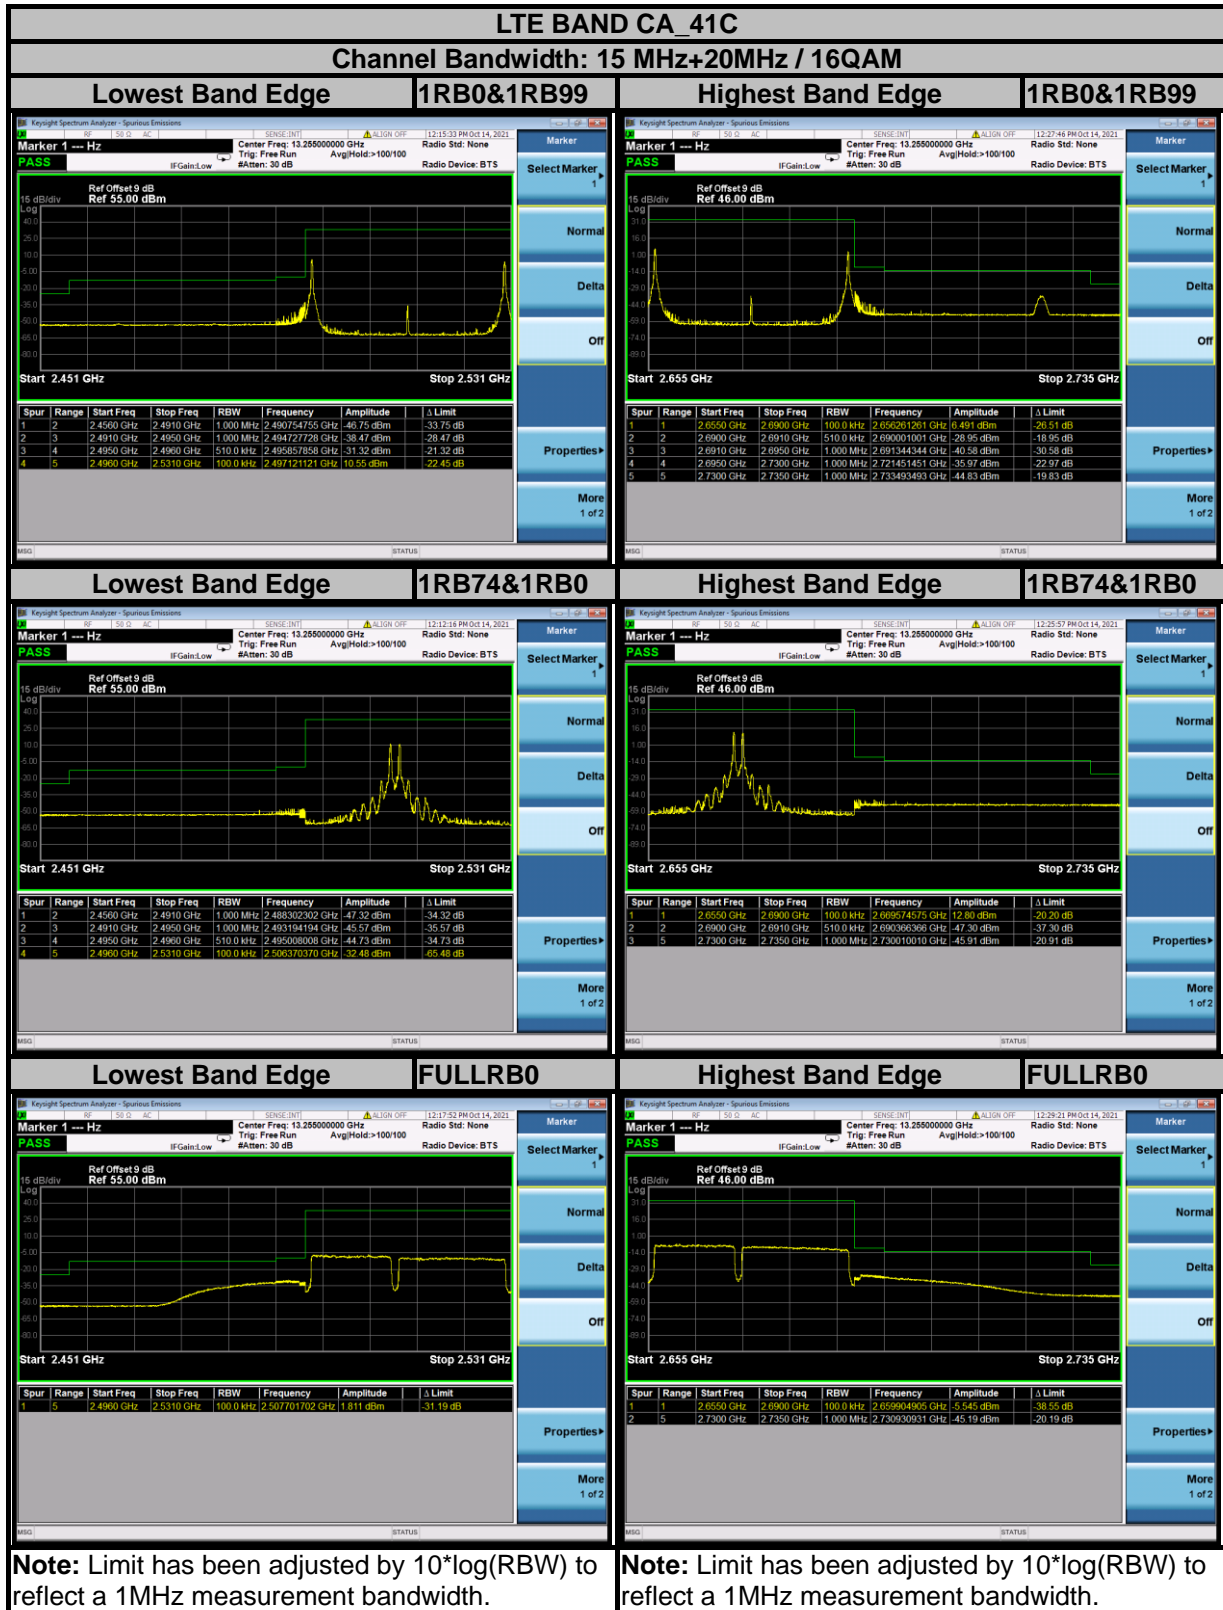

BUREAU VERITAS

Test Report No.: W7L-P21110007RF17

BUREAU VERITAS

Test Report No.: W7L-P21110007RF17

BUREAU VERITAS

Test Report No.: W7L-P21110007RF17

BUREAU VERITAS

Test Report No.: W7L-P21110007RF17

BUREAU VERITAS

Test Report No.: W7L-P21110007RF17

Test Report No.: W7L-P21110007RF17

BUREAU VERITAS

Test Report No.: W7L-P21110007RF17

BUREAU VERITAS

Test Report No.: W7L-P21110007RF17