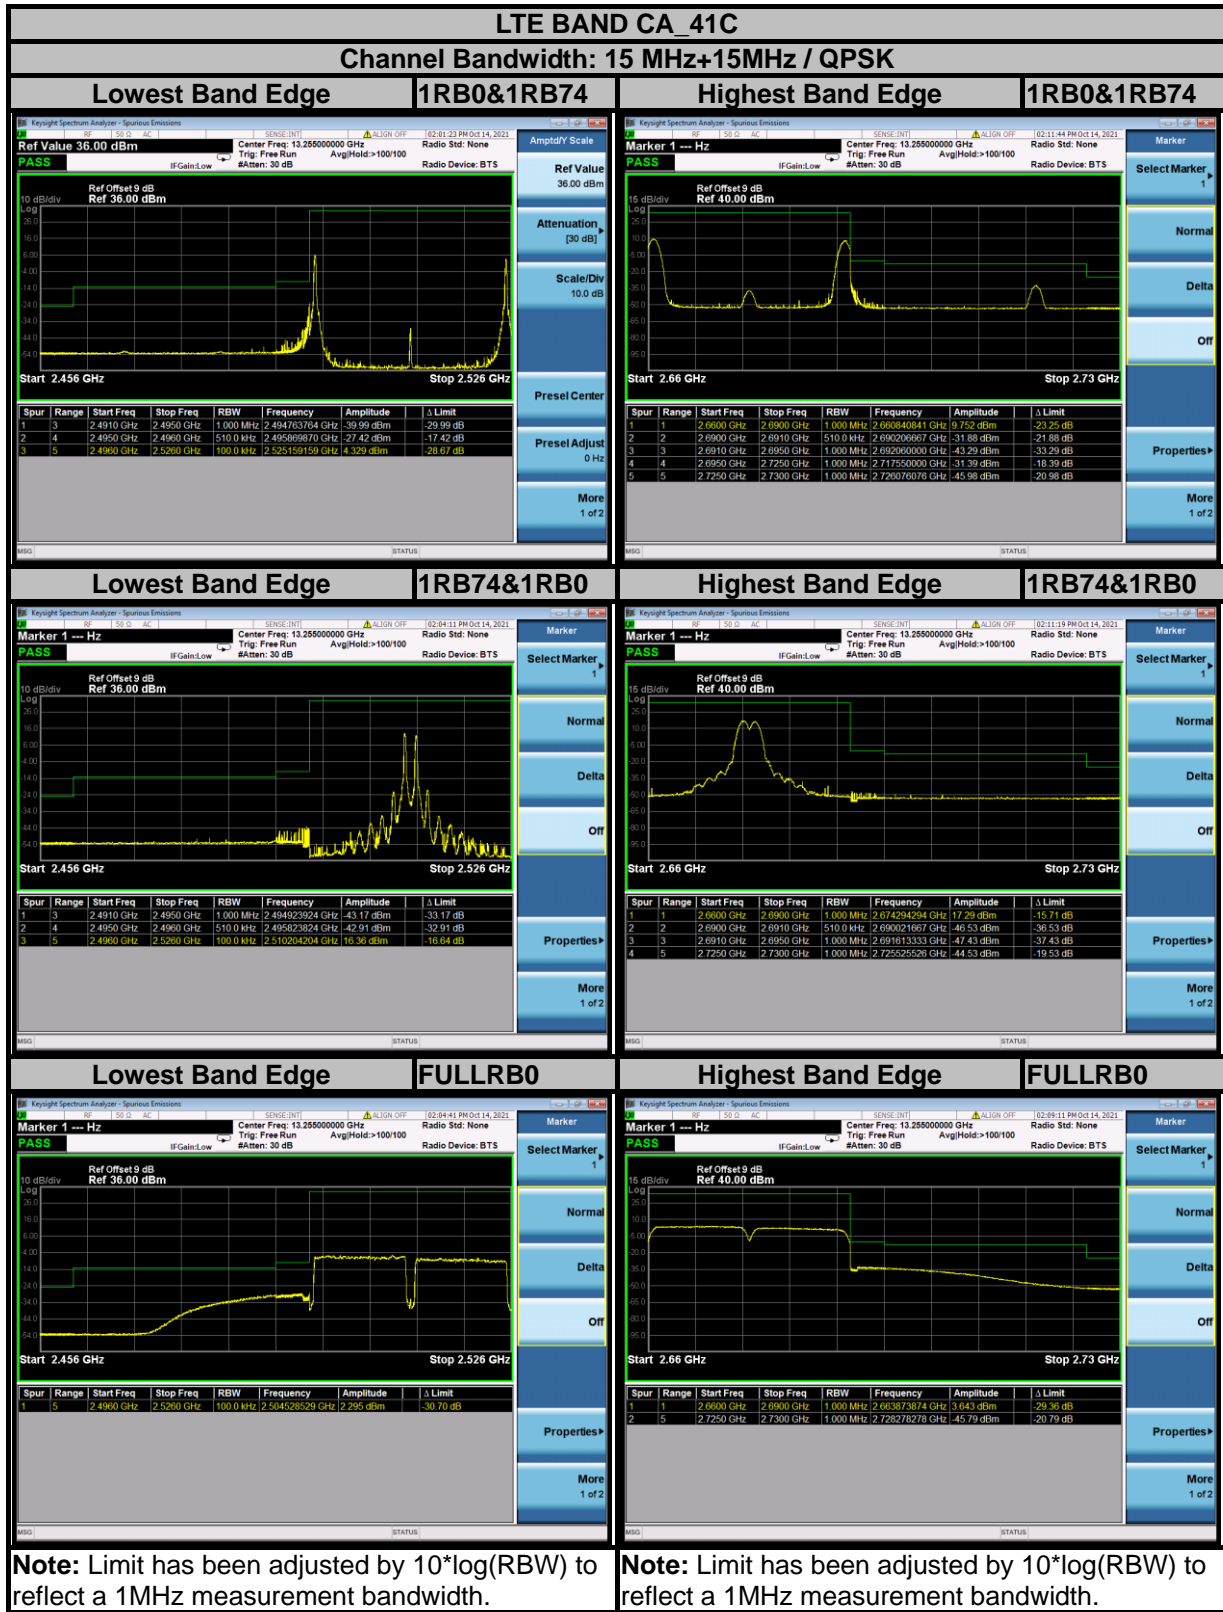

BUREAU VERITAS

Test Report No.: W7L-P21110007RF17

BUREAU VERITAS

Test Report No.: W7L-P21110007RF17

BUREAU VERITAS

Test Report No.: W7L-P21110007RF17