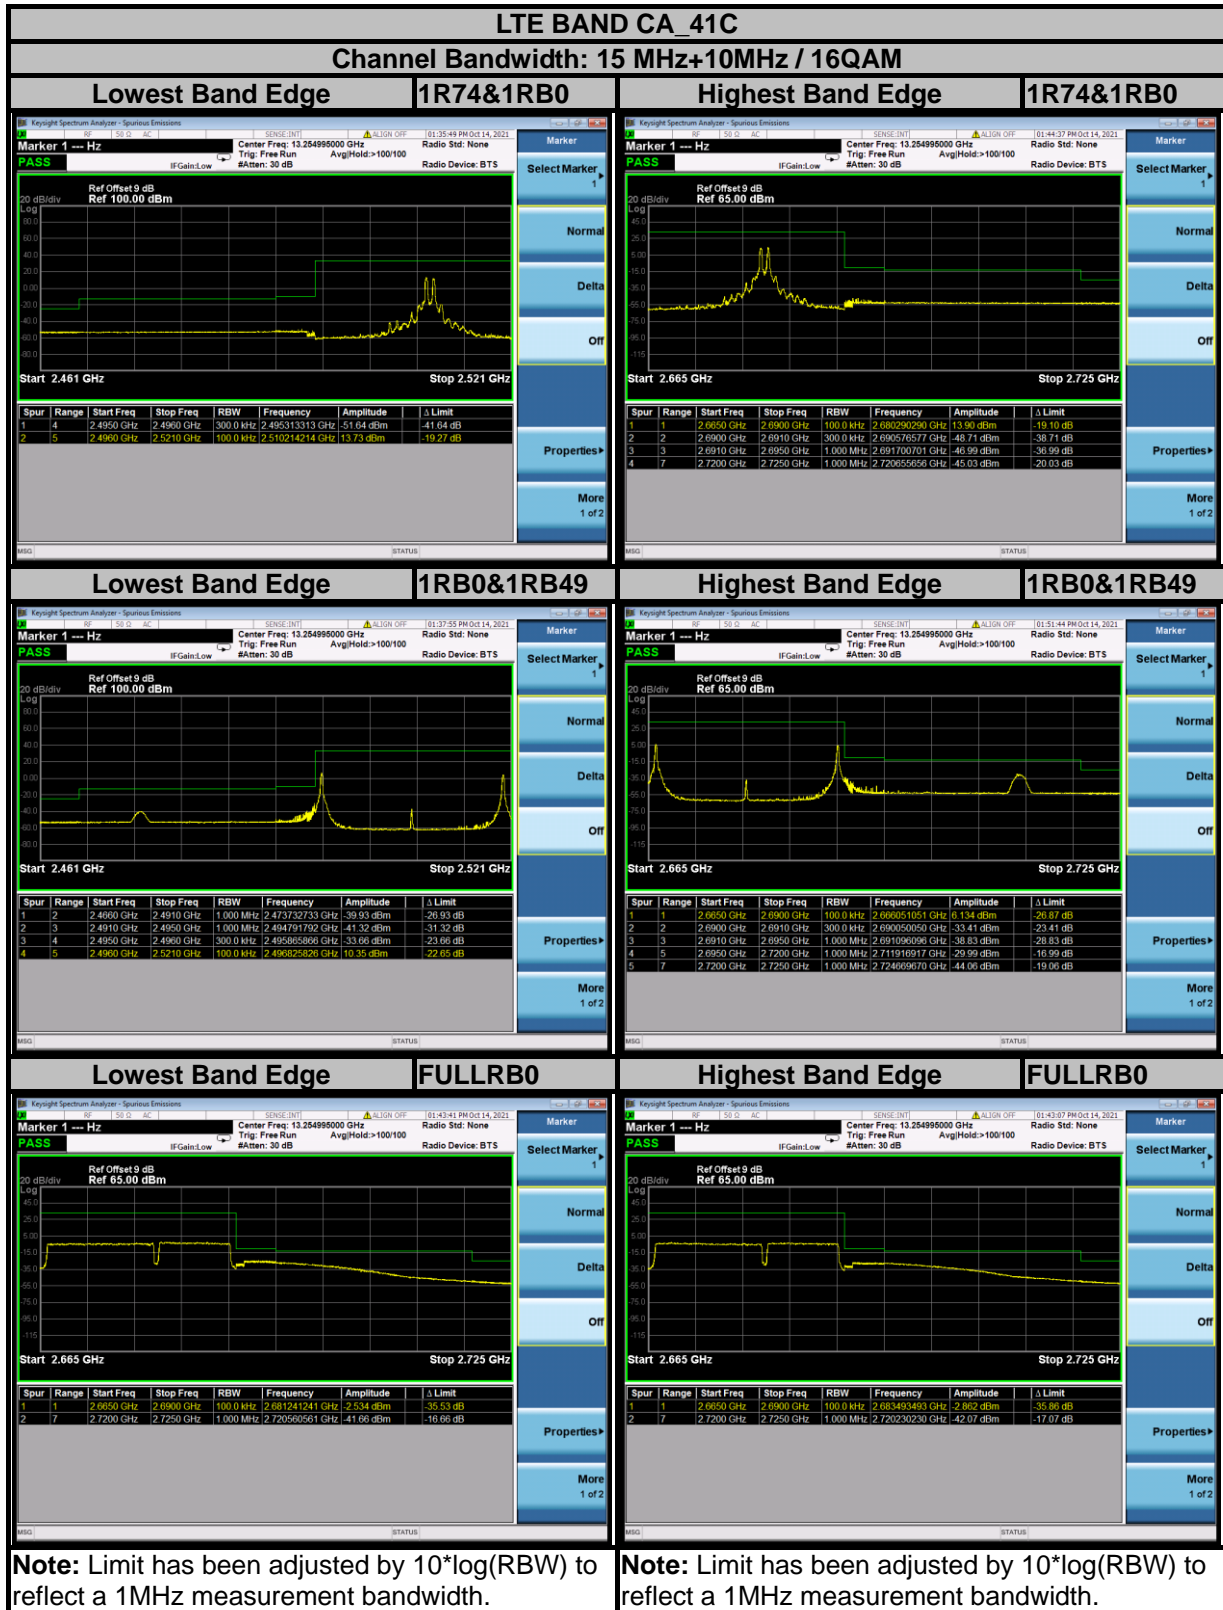

BUREAU VERITAS

Test Report No.: W7L-P21110007RF17

BUREAU VERITAS

Test Report No.: W7L-P21110007RF17

BUREAU VERITAS

Test Report No.: W7L-P21110007RF17

BUREAU VERITAS

Test Report No.: W7L-P21110007RF17

BUREAU VERITAS

Test Report No.: W7L-P21110007RF17

BUREAU VERITAS

Test Report No.: W7L-P21110007RF17

BUREAU VERITAS

Test Report No.: W7L-P21110007RF17