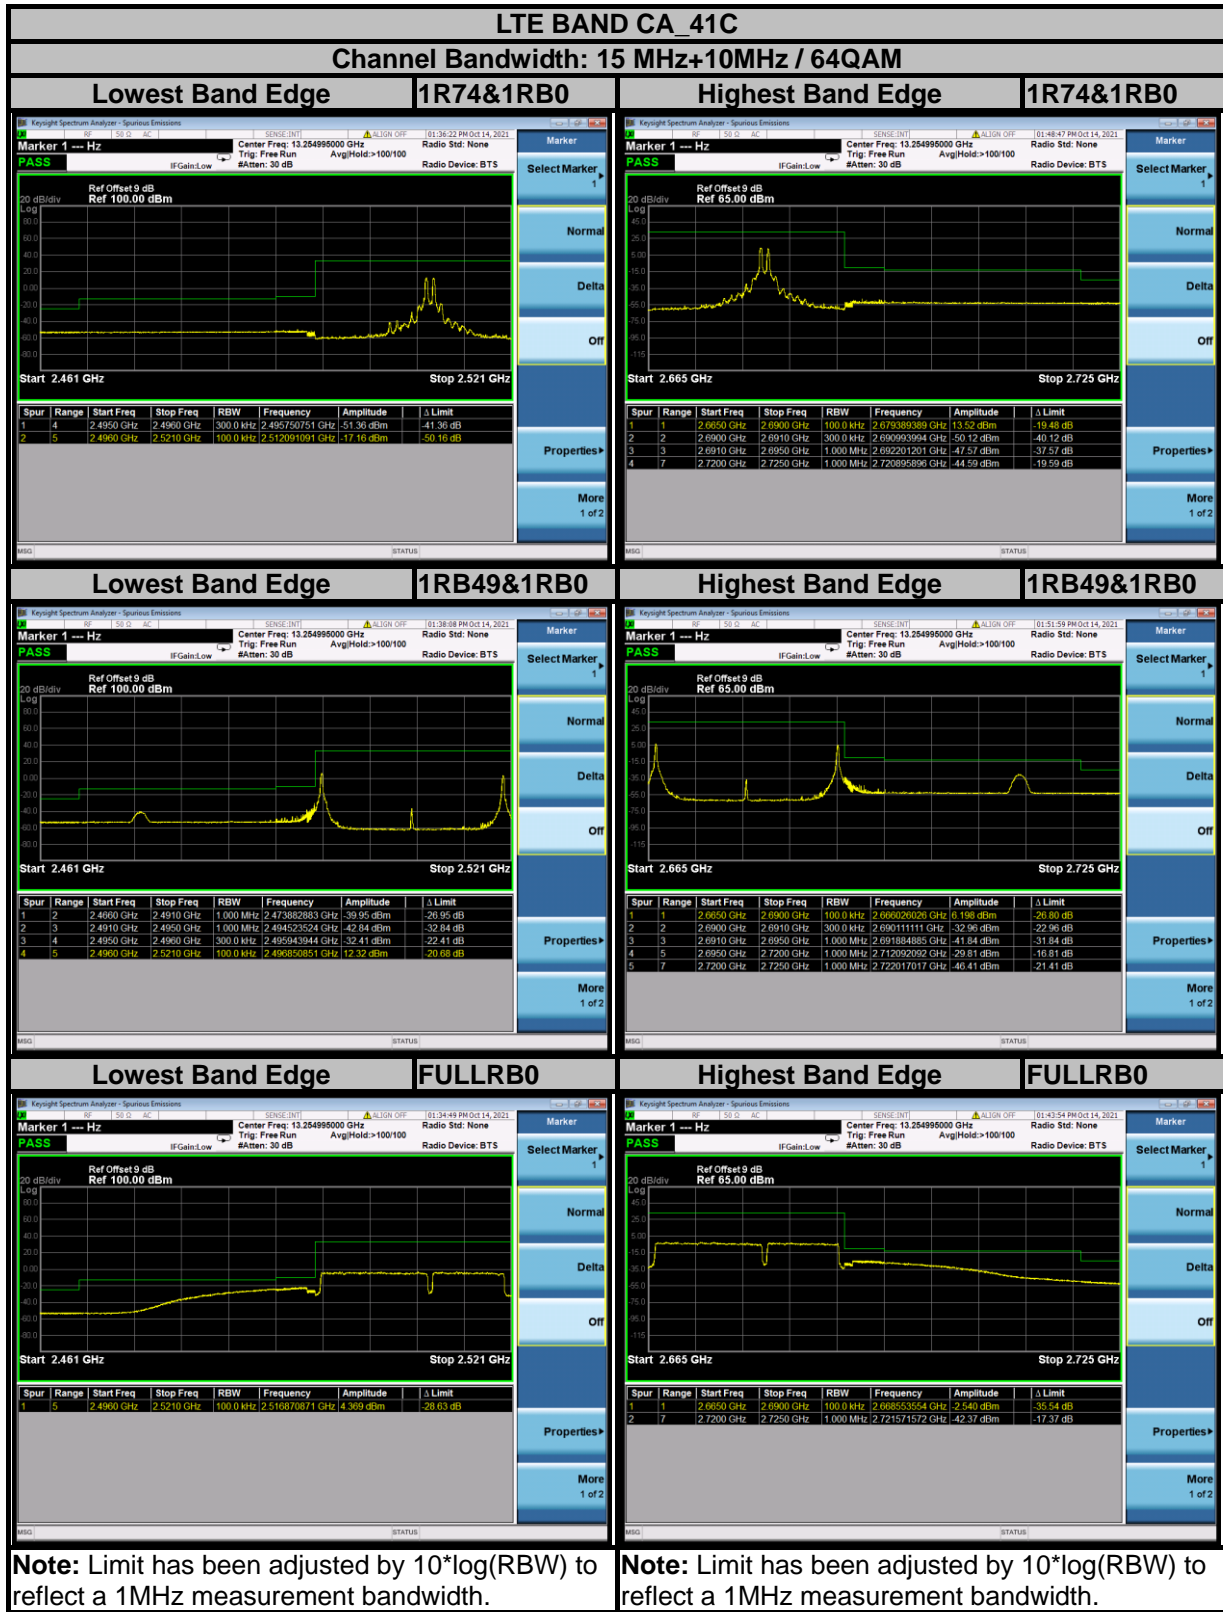

BUREAU VERITAS

Test Report No.: W7L-P21110007RF17

BUREAU VERITAS

Test Report No.: W7L-P21110007RF17

BUREAU VERITAS

Test Report No.: W7L-P21110007RF17

BUREAU VERITAS

Test Report No.: W7L-P21110007RF17

BUREAU VERITAS

Test Report No.: W7L-P21110007RF17

BUREAU VERITAS

Test Report No.: W7L-P21110007RF17

BUREAU VERITAS

Test Report No.: W7L-P21110007RF17