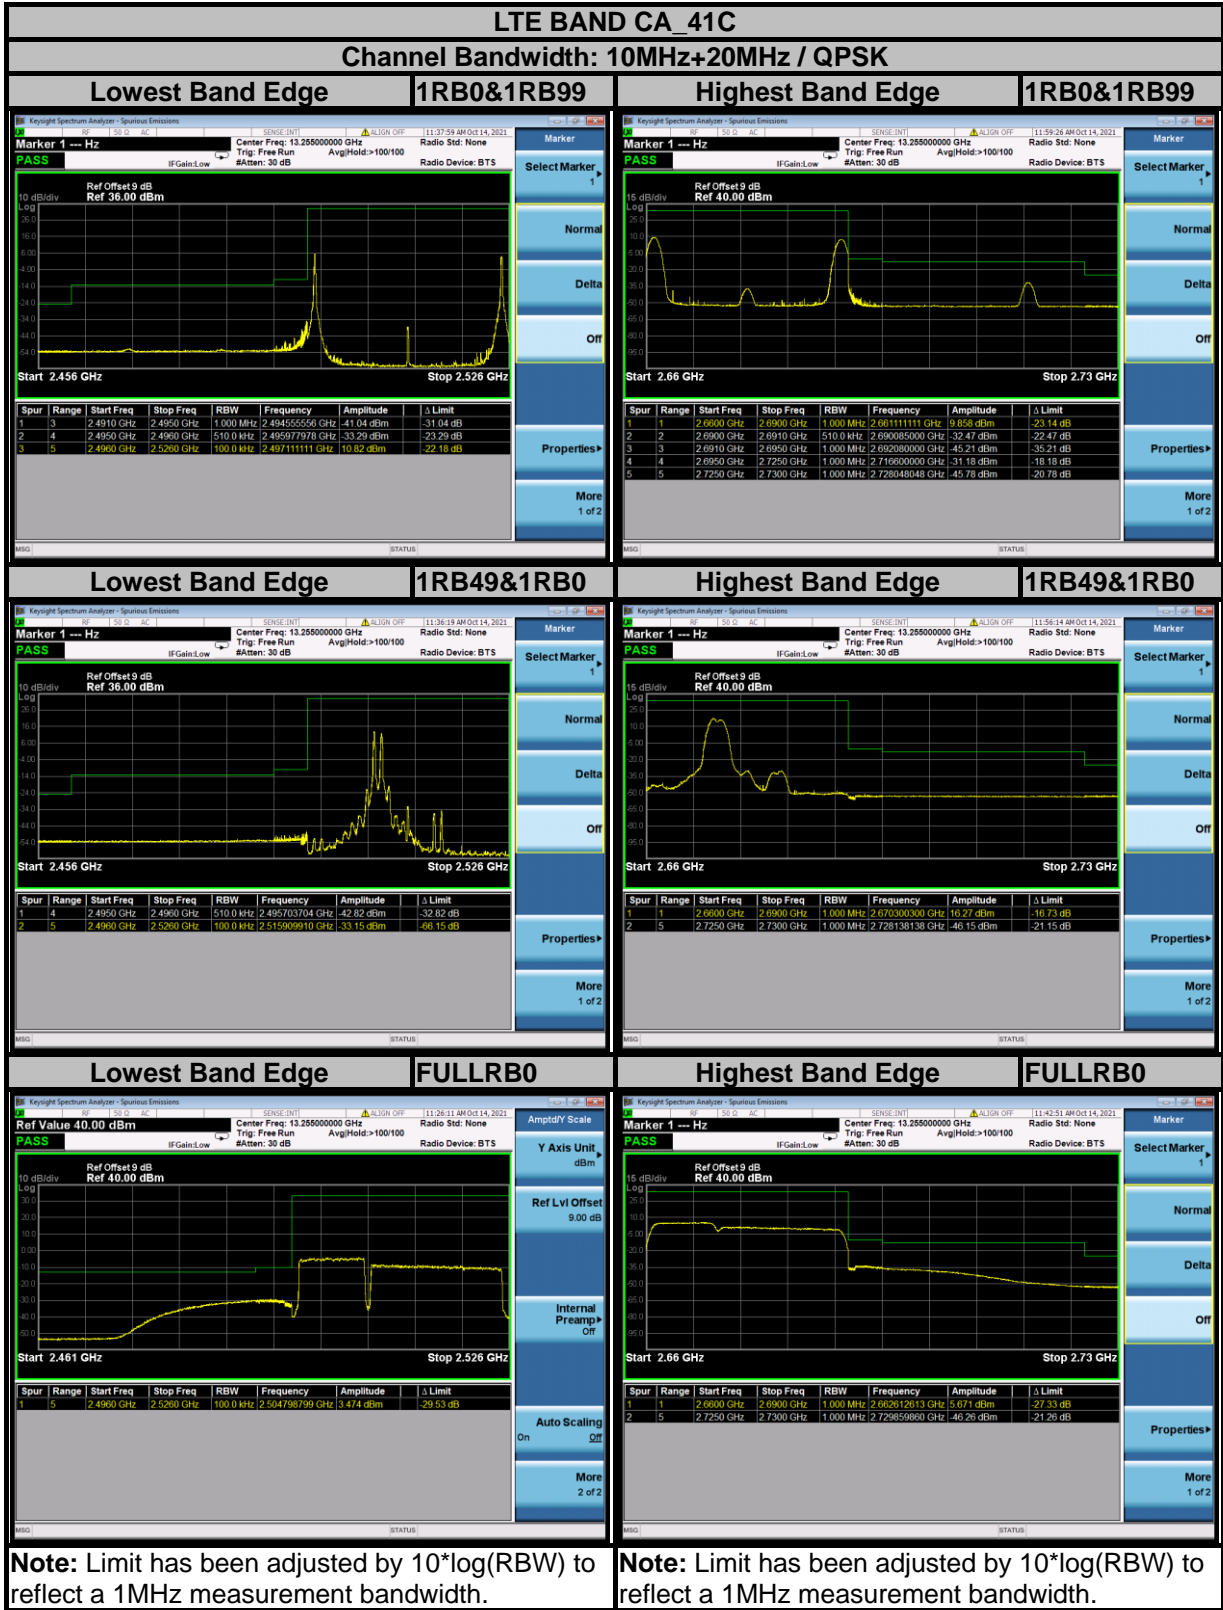

BUREAU VERITAS

Test Report No.: W7L-P21110007RF17

BUREAU VERITAS

Test Report No.: W7L-P21110007RF17

BUREAU VERITAS

Test Report No.: W7L-P21110007RF17

BUREAU VERITAS

Test Report No.: W7L-P21110007RF17

BUREAU VERITAS

Test Report No.: W7L-P21110007RF17

BUREAU VERITAS

Test Report No.: W7L-P21110007RF17

BUREAU VERITAS

Test Report No.: W7L-P21110007RF17