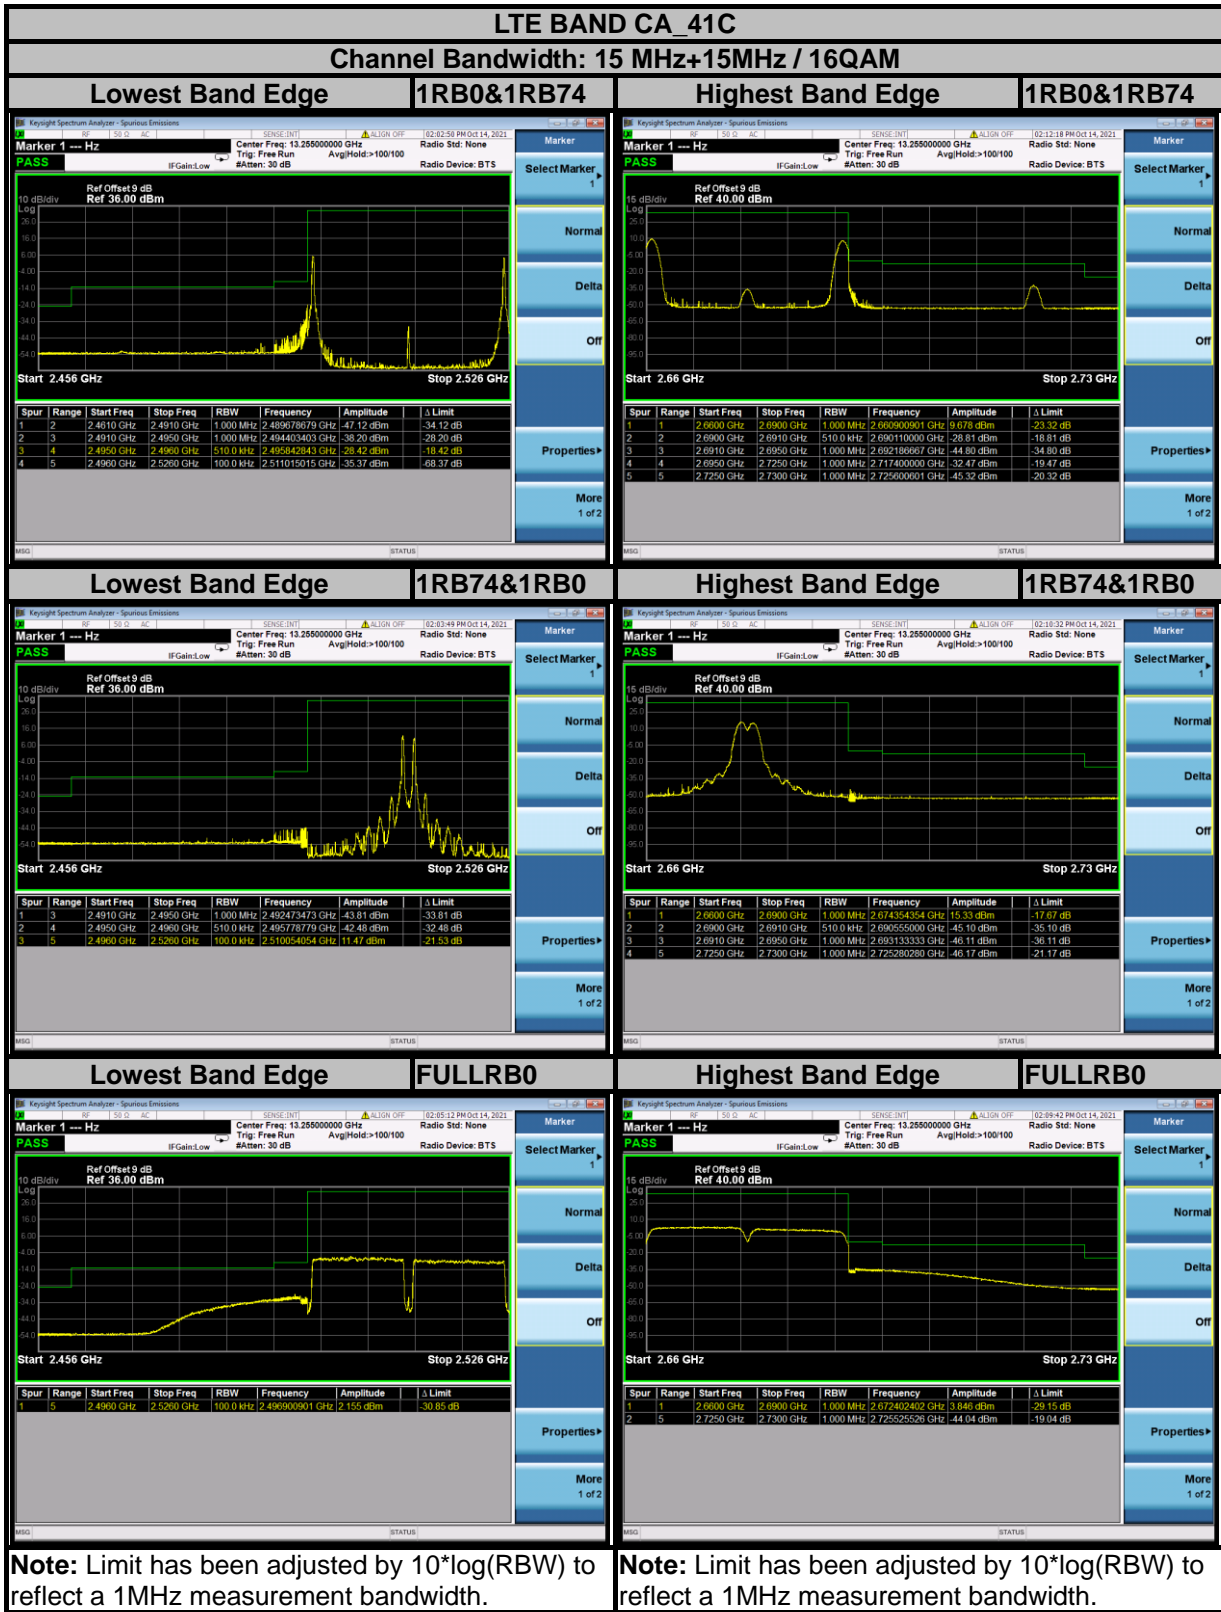

BUREAU VERITAS

Test Report No.: W7L-P21110007RF17

BUREAU VERITAS

Test Report No.: W7L-P21110007RF17

BUREAU VERITAS

Test Report No.: W7L-P21110007RF17