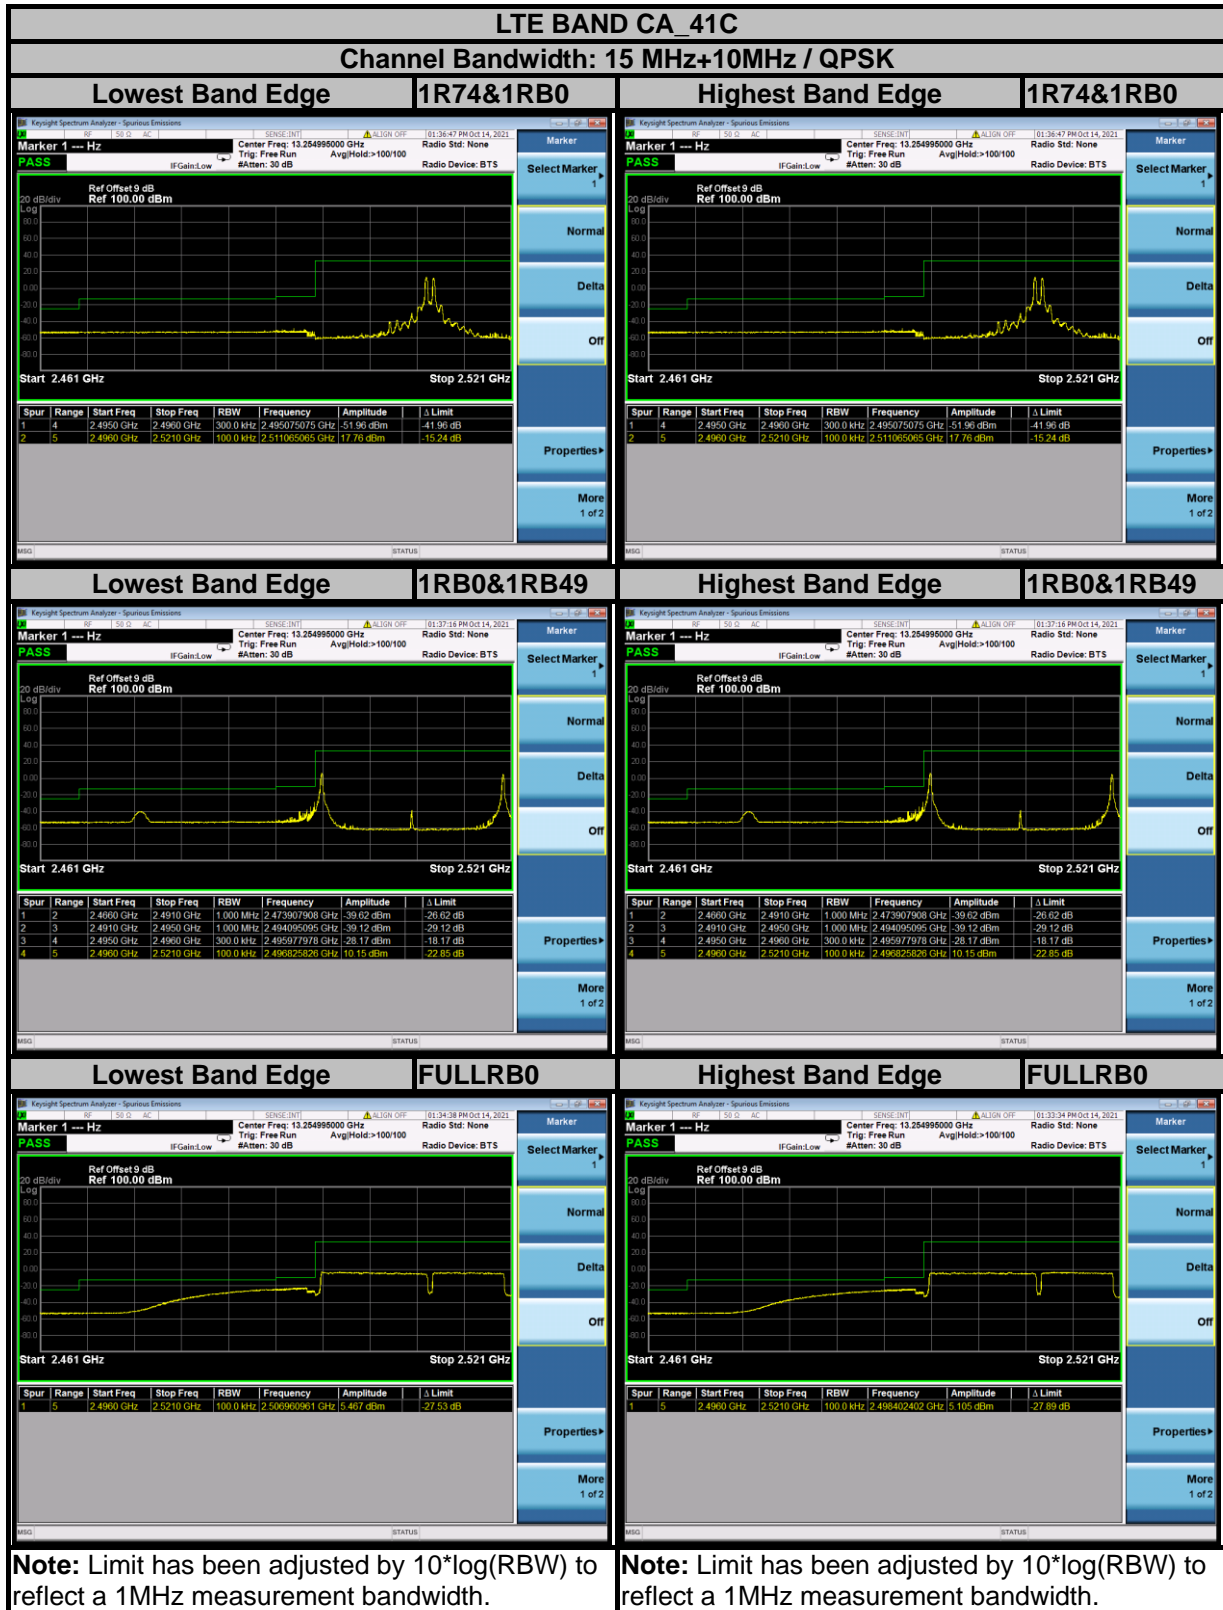

BUREAU VERITAS

Test Report No.: W7L-P21110007RF17

BUREAU VERITAS

Test Report No.: W7L-P21110007RF17

BUREAU VERITAS

Test Report No.: W7L-P21110007RF17

BUREAU VERITAS

Test Report No.: W7L-P21110007RF17

BUREAU VERITAS

Test Report No.: W7L-P21110007RF17

BUREAU VERITAS

Test Report No.: W7L-P21110007RF17

BUREAU VERITAS

Test Report No.: W7L-P21110007RF17