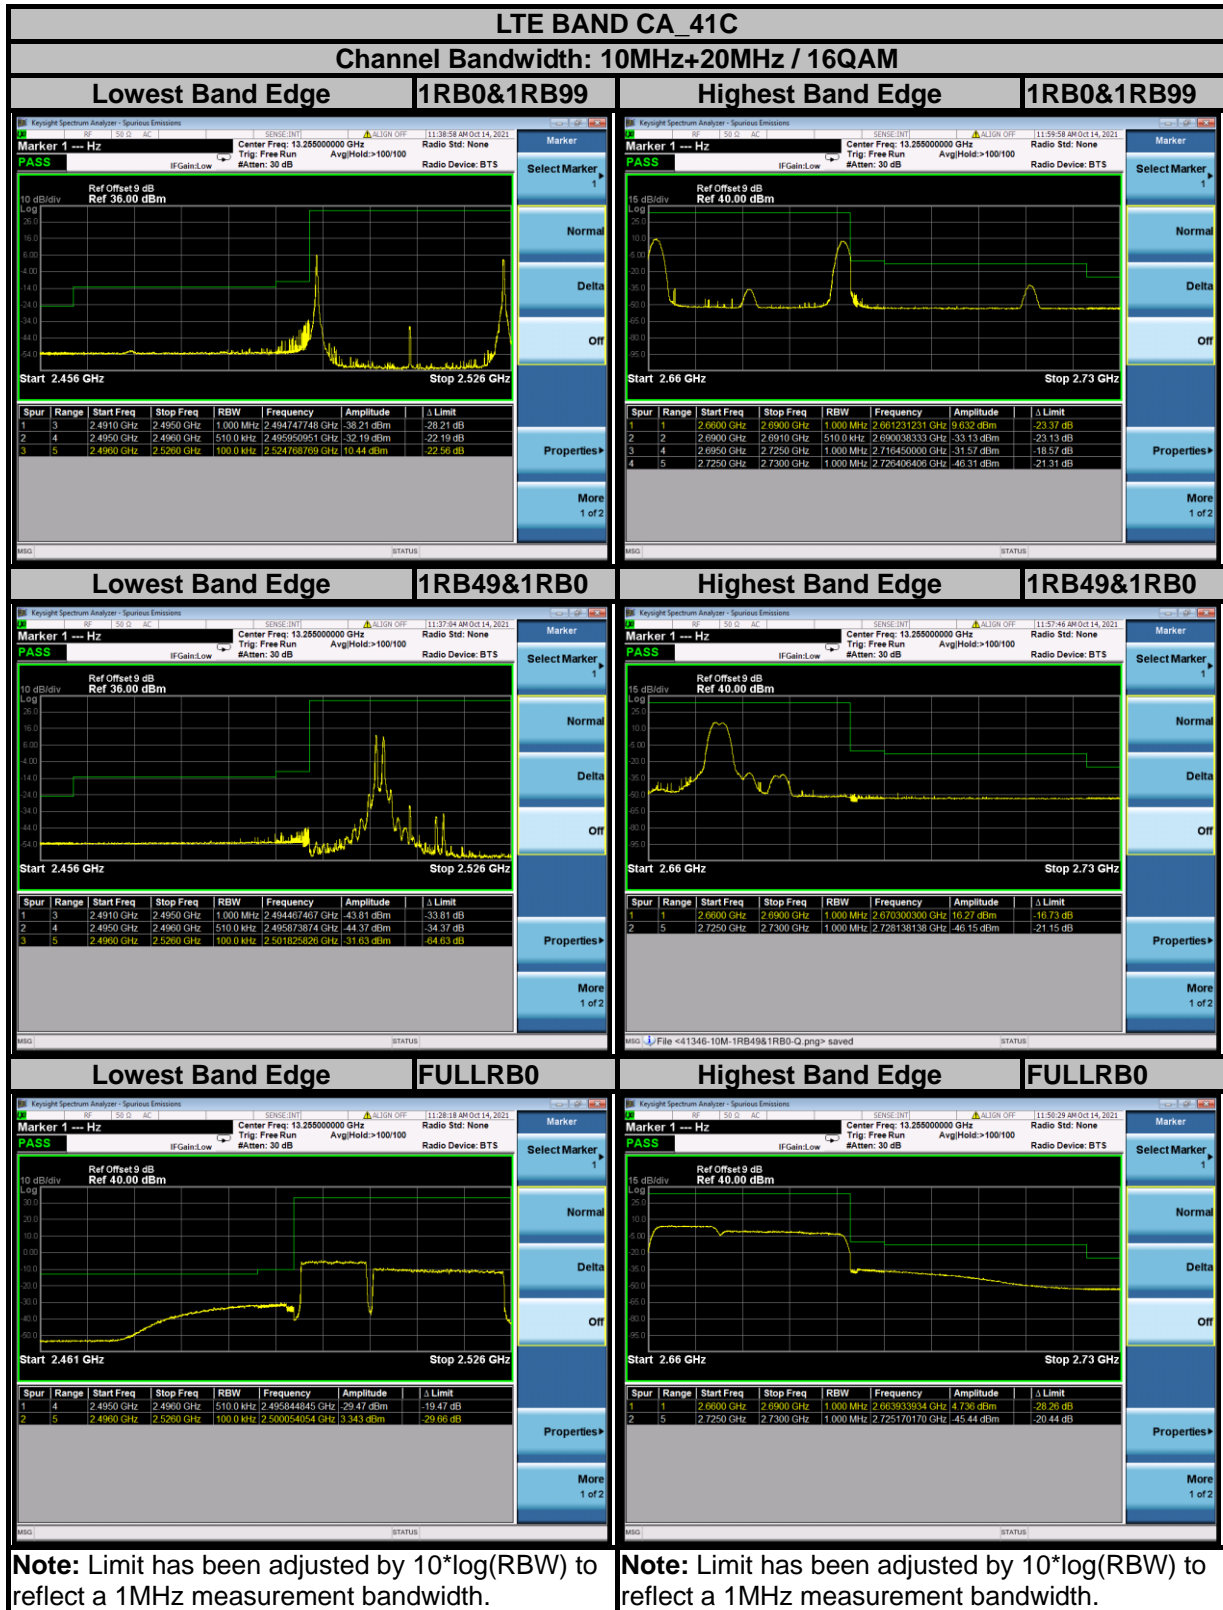

BUREAU VERITAS

Test Report No.: W7L-P21110007RF17

BUREAU VERITAS

Test Report No.: W7L-P21110007RF17

BUREAU VERITAS

Test Report No.: W7L-P21110007RF17

BUREAU VERITAS

Test Report No.: W7L-P21110007RF17

BUREAU VERITAS

Test Report No.: W7L-P21110007RF17

BUREAU VERITAS

Test Report No.: W7L-P21110007RF17

BUREAU VERITAS

Test Report No.: W7L-P21110007RF17