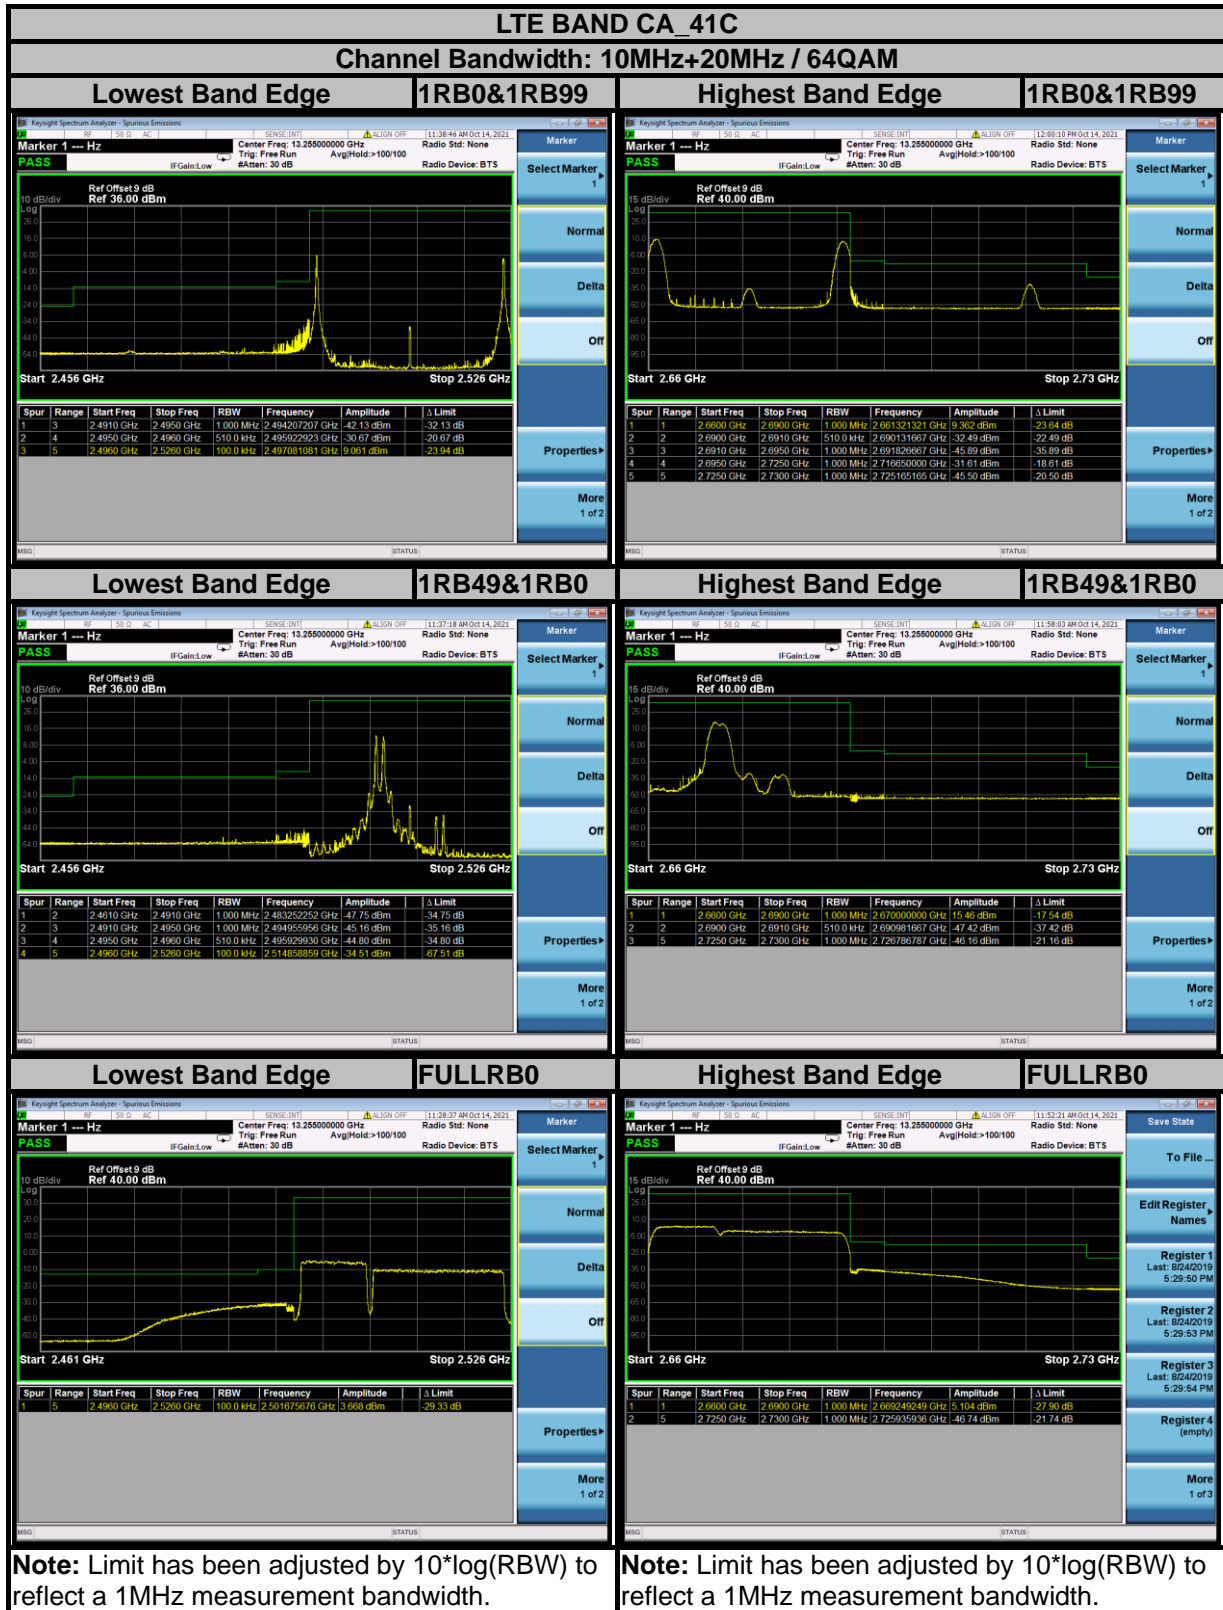

BUREAU VERITAS

Test Report No.: W7L-P21110007RF17

BUREAU VERITAS

Test Report No.: W7L-P21110007RF17

BUREAU VERITAS

Test Report No.: W7L-P21110007RF17

BUREAU VERITAS

Test Report No.: W7L-P21110007RF17

BUREAU VERITAS

Test Report No.: W7L-P21110007RF17

BUREAU VERITAS

Test Report No.: W7L-P21110007RF17

BUREAU VERITAS

Test Report No.: W7L-P21110007RF17