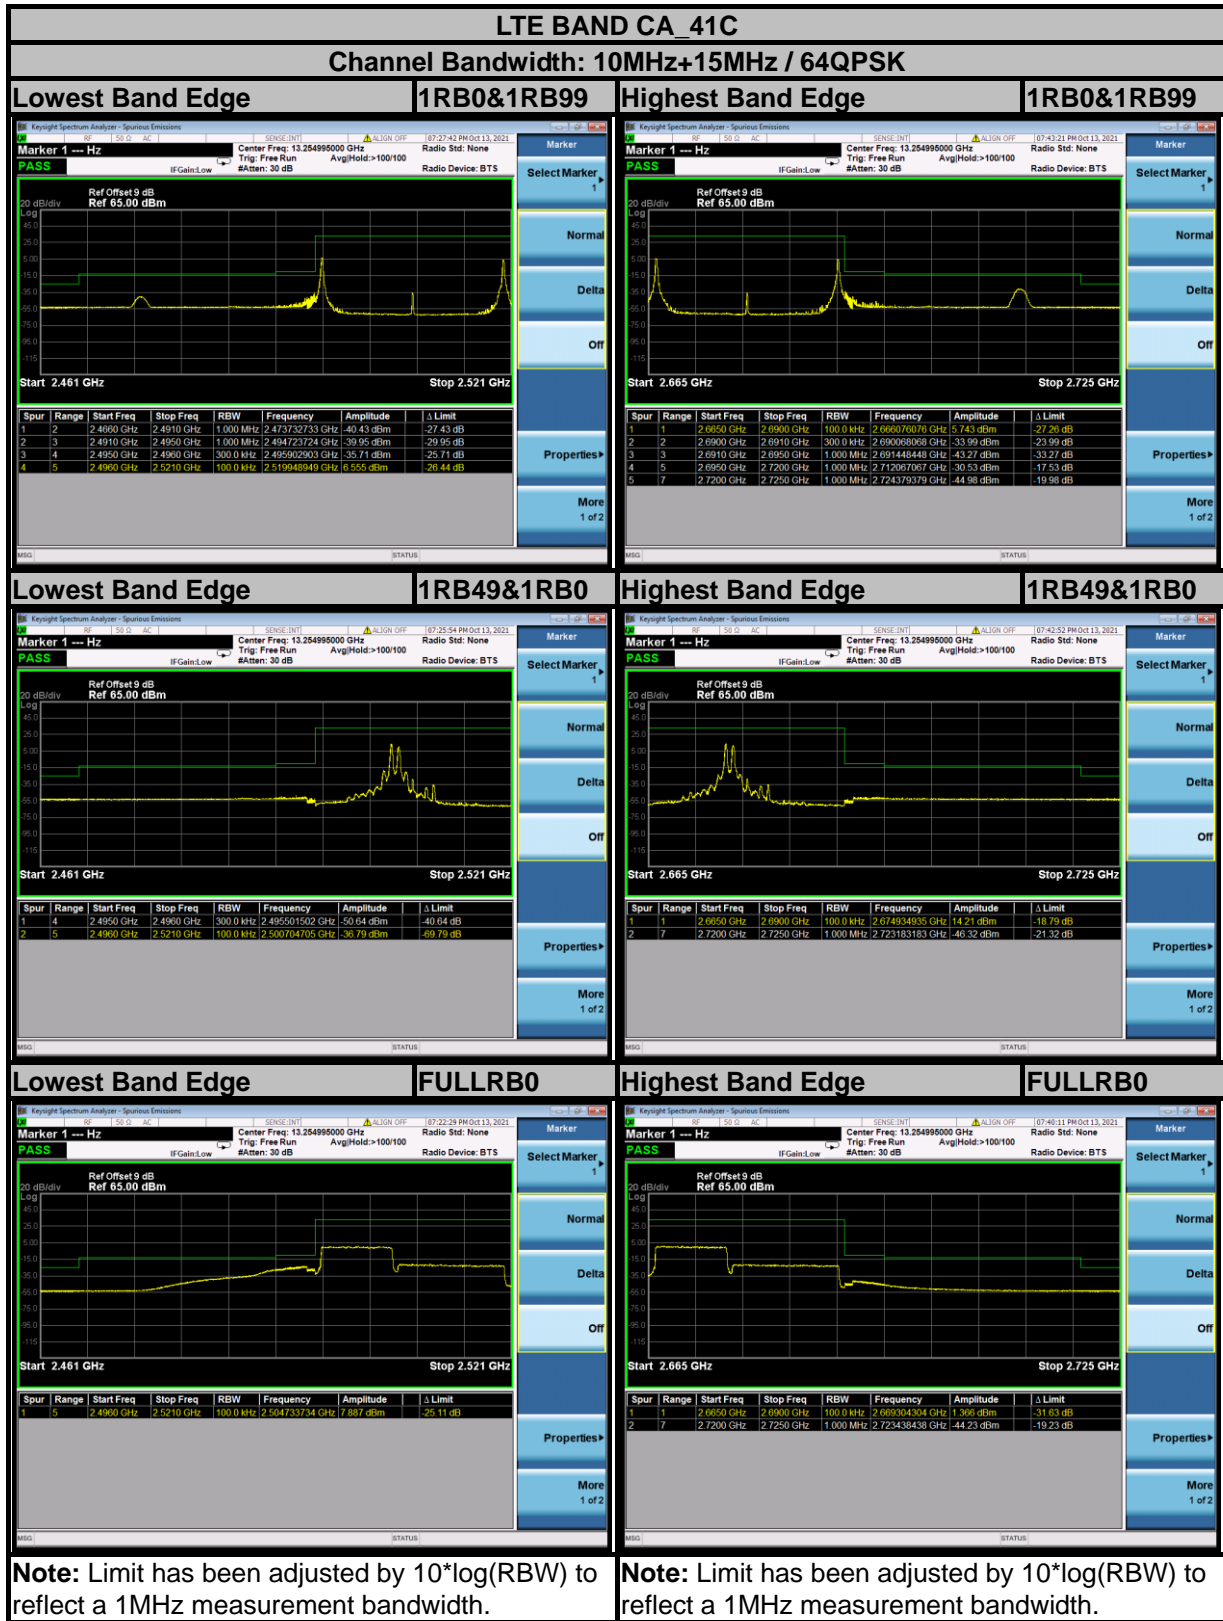

BUREAU VERITAS

Test Report No.: W7L-P21110007RF17

BUREAU VERITAS

Test Report No.: W7L-P21110007RF17

BUREAU VERITAS

Test Report No.: W7L-P21110007RF17

BUREAU VERITAS

Test Report No.: W7L-P21110007RF17

BUREAU VERITAS

Test Report No.: W7L-P21110007RF17

BUREAU VERITAS

Test Report No.: W7L-P21110007RF17

BUREAU VERITAS

Test Report No.: W7L-P21110007RF17