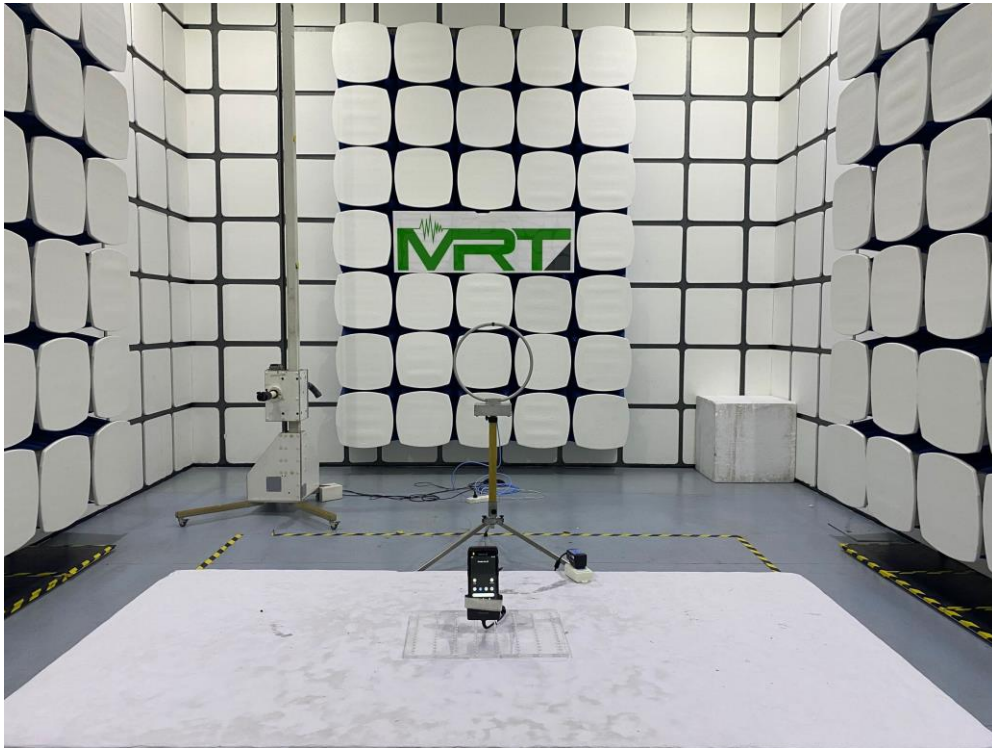

RF Test Setup Photo

Description: Front View of Conducted Emission Test Setup for Power Port

Description: Back View of Conducted Emission Test Setup for Power Port

Description: Radiated Spurious Emission Test Setup for 9kHz ~ 30MHz

Description: Radiated Spurious Emission Test Setup for Below 1GHz