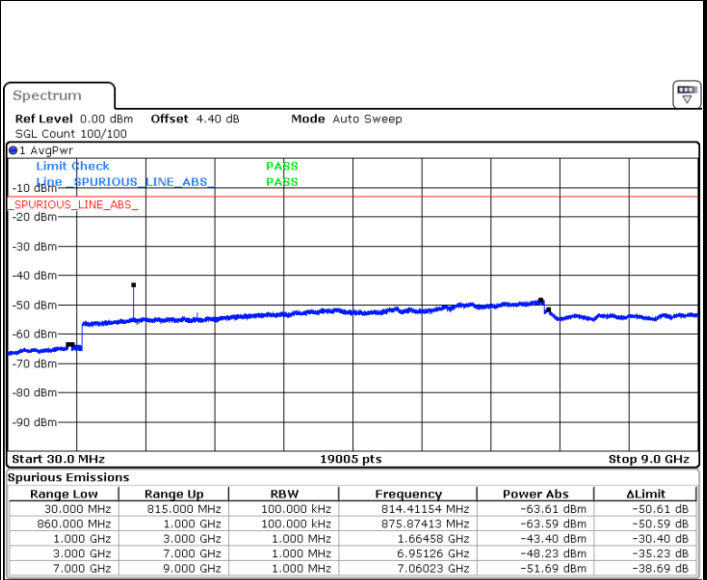

Middle Channel / 16QAM

Date: 7 JUN 2018 15:05:23

LTE Band 26 / 5MHz

Highest Channel / QPSK

Date: 7 JUN 2018 15:07:15

Highest Channel / 16QAM

Date: 7 JUN 2018 15:06:51

LTE Band 26 / 10MHz

Lowest Channel / QPSK

Date: 7 JUN 2018 14:48:50

Lowest Channel / 16QAM

Date: 7 JUN 2018 14:50:34

LTE Band 26 / 10MHz

Middle Channel / QPSK

Date: 7 JUN 2018 14:54:42

Middle Channel / 16QAM

Date: 7 JUN 2018 14:53:35

Highest Channel / QPSK

Date: 7 JUN 2018 14:57:13

Highest Channel / 16QAM

Date: 7 JUN 2018 14:57:43

LTE Band 26 / 15MHz

Lowest Channel / QPSK

Date: 7 JUN 2018 14:27:14

Lowest Channel / 16QAM

Date: 7 JUN 2018 14:26:46

Middle Channel / QPSK

Date: 7 JUN 2018 14:27:43

Middle Channel / 16QAM

Date: 7 JUN 2018 14:28:13

LTE Band 26 / 15MHz

Highest Channel / QPSK