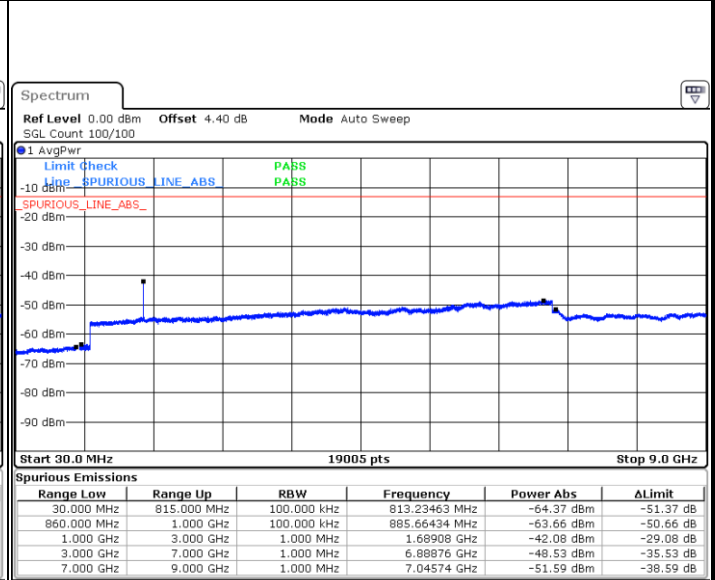

Date: 7 JUN 2018 15:22:10

LTE Band 26 / 5MHz

Lowest Channel / QPSK

Date: 7 JUN 2018 15:04:23

Lowest Channel / 16QAM

Date: 7 JUN 2018 15:03:43

Middle Channel / QPSK

Date: 7 JUN 2018 15:04:51

Middle Channel / 16QAM

Date: 7 JUN 2018 15:05:23

LTE Band 26 / 5MHz

Highest Channel / QPSK

Date: 7 JUN 2018 15:07:15

Highest Channel / 16QAM

Date: 7 JUN 2018 15:06:51

LTE Band 26 / 10MHz

Lowest Channel / QPSK

Date: 7 JUN 2018 14:48:50

Lowest Channel / 16QAM

Date: 7 JUN 2018 14:50:34

LTE Band 26 / 10MHz

Middle Channel / QPSK

Date: 7 JUN 2018 14:54:42

Middle Channel / 16QAM

Date: 7 JUN 2018 14:53:35

Highest Channel / QPSK

Date: 7 JUN 2018 14:57:13

Highest Channel / 16QAM

Date: 7 JUN 2018 14:57:43

LTE Band 26 / 15MHz

Lowest Channel / QPSK

Date: 7 JUN 2018 14:27:14