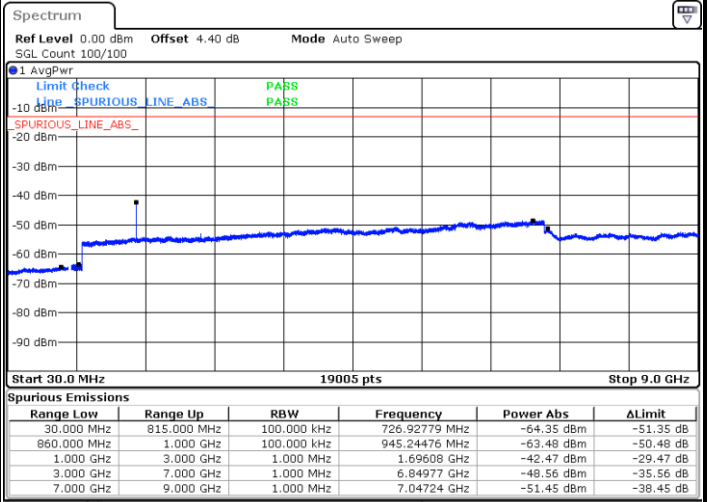

Middle Channel / 64QAM

Date: 4 JUN 2018 16:17:42

Date: 4 JUN 2018 16:20:27

Highest Channel / 64QAM

Date: 4 JUN 2018 16:16:58

LTE Band 26 / 1.4MHz

Lowest Channel / QPSK

Lowest Channel / 16QAM

Date: 7 JUN 2018 15:25:44

Date: 7 JUN 2018 15:24:54

Middle Channel / QPSK

Middle Channel / 16QAM

Date: 7 JUN 2018 15:26:36

Date: 7 JUN 2018 15:27:13

LTE Band 26 / 1.4MHz

Highest Channel / QPSK

Date: 7 JUN 2018 15:29:04

Highest Channel / 16QAM

Date: 7 JUN 2018 15:28:32

LTE Band 26 / 3MHz

Lowest Channel / QPSK

Date: 7 JUN 2018 15:18:01

Lowest Channel / 16QAM

Date: 7 JUN 2018 15:31:52