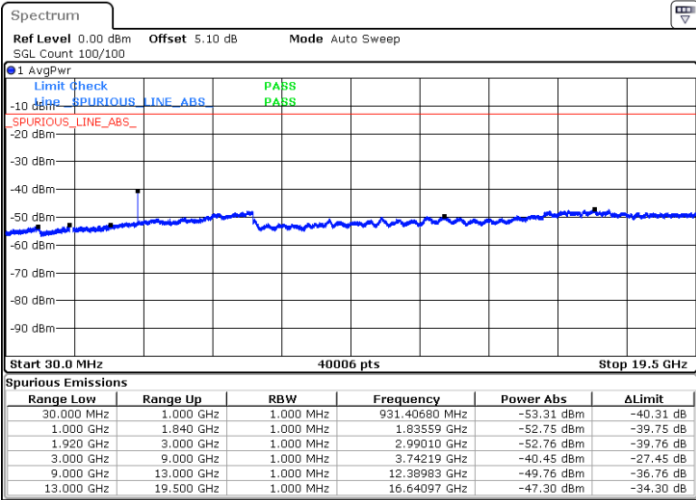

Lowest Channel / 16QAM

Date: 4 JUN 2018 16:18:24

LTE Band 25 / 20MHz

Middle Channel / QPSK

Middle Channel / 16QAM

Date: 4 JUN 2018 16:19:06

Date: 4 JUN 2018 16:19:46

Highest Channel / QPSK

Highest Channel / 16QAM

Date: 4 JUN 2018 15:52:48

Date: 4 JUN 2018 16:16:16

LTE Band 25 / 1.4MHz

Lowest Channel / 64QAM

Middle Channel / 64QAM

Date: 4 JUN 2018 14:52:39

Date: 4 JUN 2018 14:54:05

Highest Channel / 64QAM

Date: 4 JUN 2018 14:59:53

**LTE Band 25 / 3MHz**

**Lowest Channel / 64QAM**

Date: 4 JUN 2018 15:09:29

**Middle Channel / 64QAM**

Date: 4 JUN 2018 15:06:39

**Highest Channel / 64QAM**