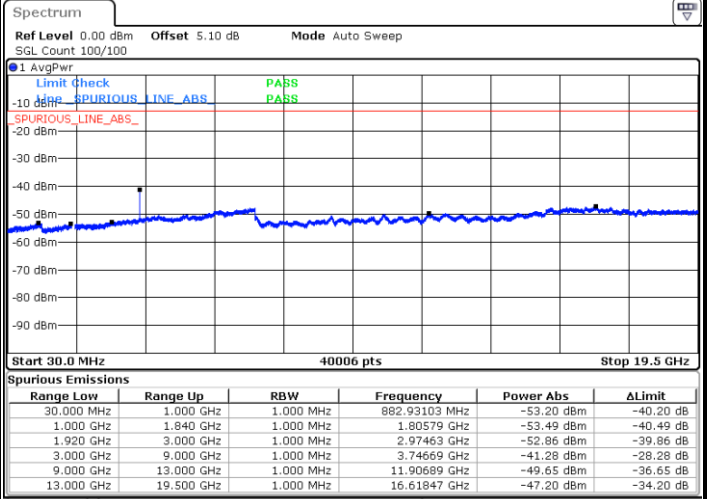

Date: 4 JUN 2018 15:05:57

**LTE Band 25 / 5MHz**

**Lowest Channel / 64QAM**

Date: 4 JUN 2018 15:32:53

**Middle Channel / 64QAM**

Date: 4 JUN 2018 15:31:20

**Highest Channel / 64QAM**

Date: 4 JUN 2018 15:23:56

LTE Band 25 / 10MHz

Lowest Channel / 64QAM

Middle Channel / 64QAM

Date: 4 JUN 2018 15:42:33

Date: 4 JUN 2018 15:44:42

Highest Channel / 64QAM

Date: 4 JUN 2018 15:38:48

LTE Band 25 / 15MHz

Lowest Channel / 64QAM

Middle Channel / 64QAM

Date: 4 JUN 2018 16:02:44

Date: 4 JUN 2018 16:07:53

Highest Channel / 64QAM

Date: 4 JUN 2018 16:08:45

LTE Band 25 / 20MHz

Lowest Channel / 64QAM

Middle Channel / 64QAM

Date: 4 JUN 2018 16:17:42

Date: 4 JUN 2018 16:20:27

Highest Channel / 64QAM

Date: 4 JUN 2018 16:16:58

LTE Band 26 / 1.4MHz

Lowest Channel / QPSK

Lowest Channel / 16QAM