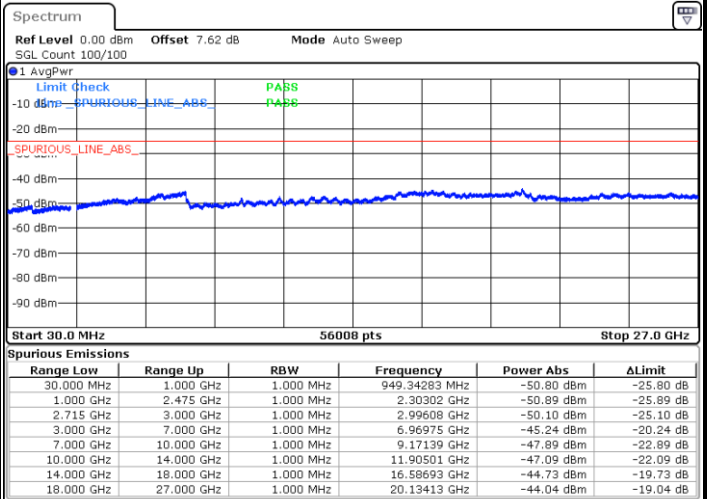

**LTE Band 26 / 10MHz**

**Lowest Channel / 64QAM**

Date: 7 JUN 2018 14:51:02

**Middle Channel / 64QAM**

Date: 7 JUN 2018 14:51:46

**Highest Channel / 64QAM**

Date: 7 JUN 2018 14:58:09

LTE Band 26 / 15MHz

Lowest Channel / 64QAM

Middle Channel / 64QAM

Date: 7 JUN 2018 14:21:15

Date: 7 JUN 2018 14:28:52

Highest Channel / 64QAM

Date: 7 JUN 2018 14:36:16

LTE Band 41 / 5MHz

Lowest Channel / QPSK

Lowest Channel / 16QAM

Date: 5 JUN 2018 17:31:18

Date: 5 JUN 2018 17:37:11

Middle Channel / QPSK

Middle Channel / 16QAM

Date: 5 JUN 2018 17:40:27

Date: 5 JUN 2018 17:39:40

LTE Band 41 / 5MHz

Highest Channel / QPSK

Date: 5 JUN 2018 17:41:21

Highest Channel / 16QAM

Date: 5 JUN 2018 17:42:08

LTE Band 41 / 10MHz

Lowest Channel / QPSK

Date: 5 JUN 2018 17:45:25

Lowest Channel / 16QAM