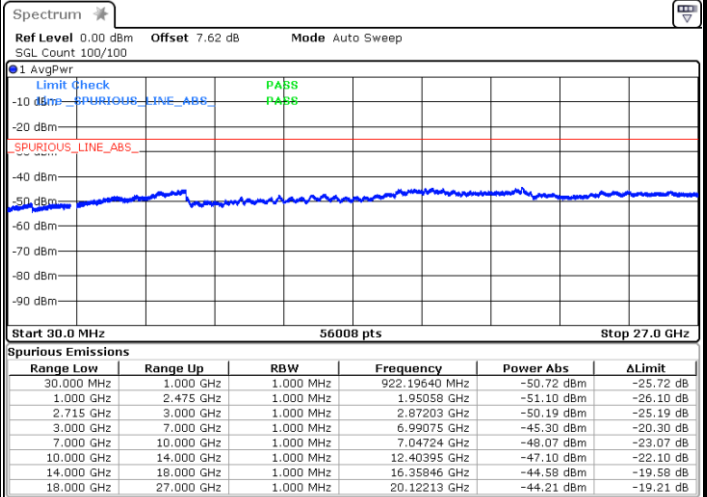

**LTE Band 26 / 10MHz**

**Lowest Channel / 64QAM**

Date: 7 JUN 2018 14:51:02

**Middle Channel / 64QAM**

Date: 7 JUN 2018 14:51:46

**Highest Channel / 64QAM**

Date: 7 JUN 2018 14:58:09

LTE Band 26 / 15MHz

Lowest Channel / 64QAM

Middle Channel / 64QAM

Date: 7 JUN 2018 14:21:15

Date: 7 JUN 2018 14:28:52

Highest Channel / 64QAM

Date: 7 JUN 2018 14:36:16

LTE Band 41 / 5MHz

Lowest Channel / QPSK

Lowest Channel / 16QAM

Date: 5 JUN 2018 17:31:18

Date: 5 JUN 2018 17:37:11

Middle Channel / QPSK

Middle Channel / 16QAM

Date: 5 JUN 2018 17:40:27

Date: 5 JUN 2018 17:39:40

LTE Band 41 / 5MHz

Highest Channel / QPSK

Date: 5 JUN 2018 17:41:21

Highest Channel / 16QAM

Date: 5 JUN 2018 17:42:08

LTE Band 41 / 10MHz

Lowest Channel / QPSK

Date: 5 JUN 2018 17:45:25

Lowest Channel / 16QAM