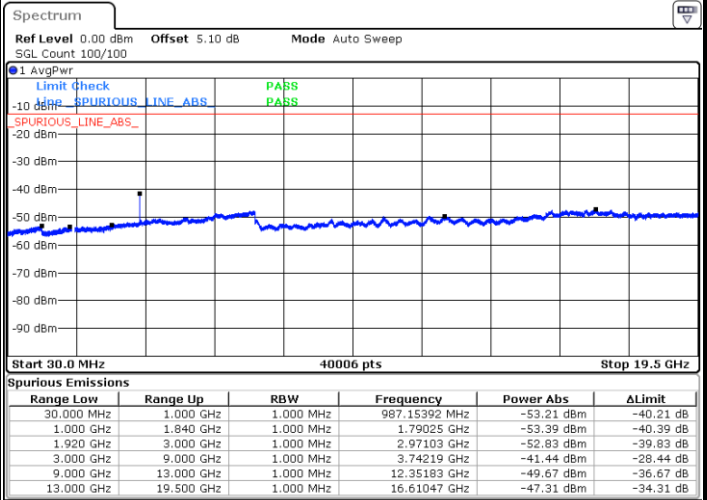

LTE Band 25 / 10MHz

Lowest Channel / 64QAM

Middle Channel / 64QAM

Date: 4 JUN 2018 15:42:33

Date: 4 JUN 2018 15:44:42

Highest Channel / 64QAM

Date: 4 JUN 2018 15:38:48

LTE Band 25 / 15MHz

Lowest Channel / 64QAM

Middle Channel / 64QAM

Date: 4 JUN 2018 16:02:44

Date: 4 JUN 2018 16:07:53

Highest Channel / 64QAM

Date: 4 JUN 2018 16:08:45

LTE Band 25 / 20MHz

Lowest Channel / 64QAM

Middle Channel / 64QAM

Date: 4 JUN 2018 16:17:42

Date: 4 JUN 2018 16:20:27

Highest Channel / 64QAM

Date: 4 JUN 2018 16:16:58

LTE Band 26 / 1.4MHz

Lowest Channel / QPSK

Lowest Channel / 16QAM

Date: 7 JUN 2018 15:25:44

Date: 7 JUN 2018 15:24:54

Middle Channel / QPSK

Middle Channel / 16QAM

Date: 7 JUN 2018 15:26:36

Date: 7 JUN 2018 15:27:13

LTE Band 26 / 1.4MHz

Highest Channel / QPSK