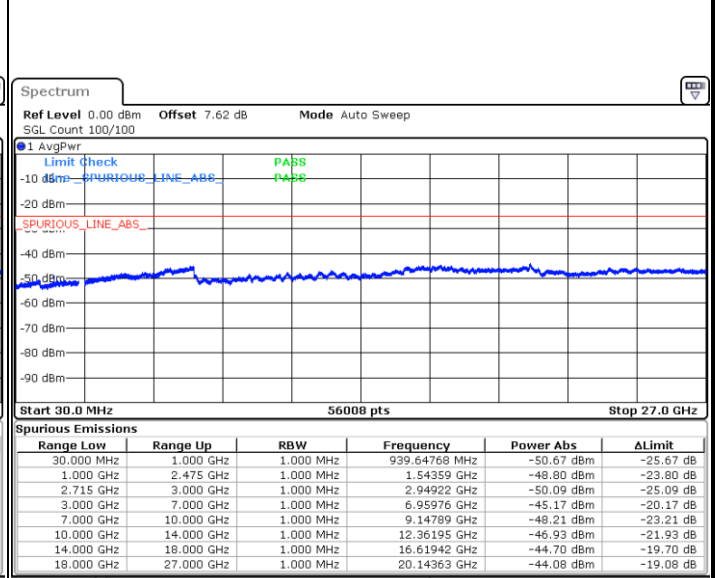

Highest Channel / QPSK

Date: 5 JUN 2018 17:41:21

Highest Channel / 16QAM

Date: 5 JUN 2018 17:42:08

LTE Band 41 / 10MHz

Lowest Channel / QPSK

Date: 5 JUN 2018 17:45:25

Lowest Channel / 16QAM

Date: 5 JUN 2018 17:46:19

LTE Band 41 / 10MHz

Middle Channel / QPSK

Date: 5 JUN 2018 17:49:54

Middle Channel / 16QAM

Date: 5 JUN 2018 17:48:58

Highest Channel / QPSK

Date: 5 JUN 2018 17:50:45

Highest Channel / 16QAM

Date: 5 JUN 2018 17:51:38

LTE Band 41 / 15MHz

Lowest Channel / QPSK

Lowest Channel / 16QAM

Date: 5 JUN 2018 18:31:24

Date: 5 JUN 2018 18:32:15

Middle Channel / QPSK