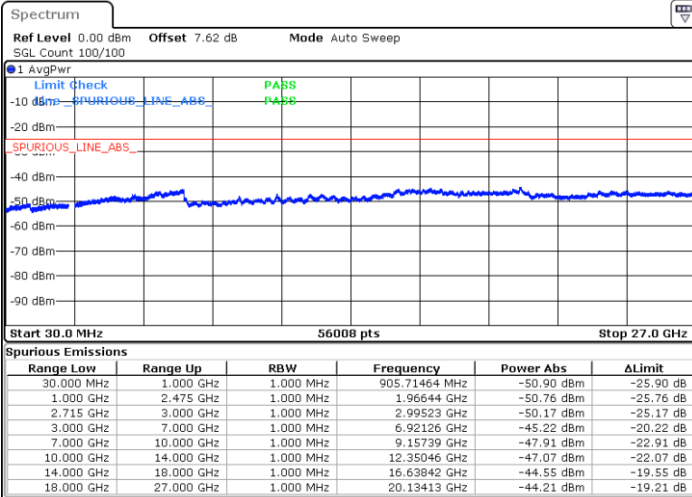

**LTE Band 26 / 10MHz**

**Lowest Channel / 64QAM**

Date: 7 JUN 2018 14:51:02

**Middle Channel / 64QAM**

Date: 7 JUN 2018 14:51:46

**Highest Channel / 64QAM**

Date: 7 JUN 2018 14:58:09

LTE Band 26 / 15MHz

Lowest Channel / 64QAM

Middle Channel / 64QAM

Date: 7 JUN 2018 14:21:15

Date: 7 JUN 2018 14:28:52

Highest Channel / 64QAM

Date: 7 JUN 2018 14:36:16

LTE Band 41 / 5MHz

Lowest Channel / QPSK

Lowest Channel / 16QAM

Date: 5 JUN 2018 17:31:18

Date: 5 JUN 2018 17:37:11

Middle Channel / QPSK

Middle Channel / 16QAM

Date: 5 JUN 2018 17:40:27

Date: 5 JUN 2018 17:39:40

LTE Band 41 / 5MHz

Highest Channel / QPSK

Date: 5 JUN 2018 17:41:21

Highest Channel / 16QAM

Date: 5 JUN 2018 17:42:08

LTE Band 41 / 10MHz

Lowest Channel / QPSK

Date: 5 JUN 2018 17:45:25

Lowest Channel / 16QAM