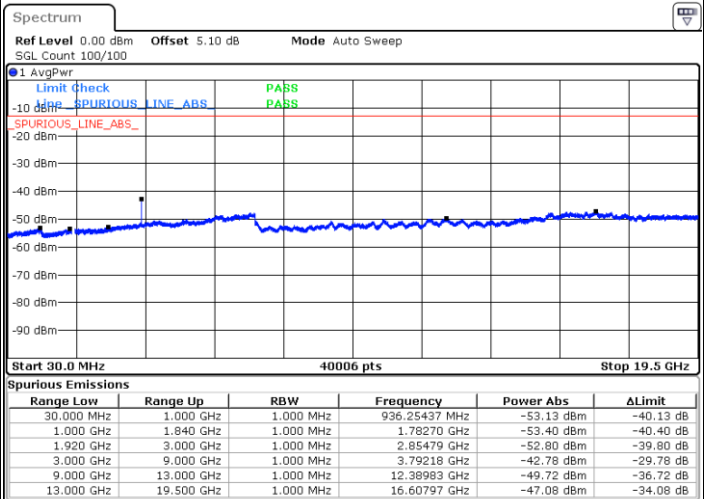

Lowest Channel / 16QAM

Date: 4 JUN 2018 16:18:24

LTE Band 25 / 20MHz

Middle Channel / QPSK

Middle Channel / 16QAM

Date: 4 JUN 2018 16:19:06

Date: 4 JUN 2018 16:19:46

Highest Channel / QPSK

Highest Channel / 16QAM

Date: 4 JUN 2018 15:52:48

Date: 4 JUN 2018 16:16:16

LTE Band 25 / 1.4MHz

Lowest Channel / 64QAM

Middle Channel / 64QAM

Date: 4 JUN 2018 14:52:39

Date: 4 JUN 2018 14:54:05

Highest Channel / 64QAM

Date: 4 JUN 2018 14:59:53

**LTE Band 25 / 3MHz**

**Lowest Channel / 64QAM**

Date: 4 JUN 2018 15:09:29

**Middle Channel / 64QAM**

Date: 4 JUN 2018 15:06:39

**Highest Channel / 64QAM**