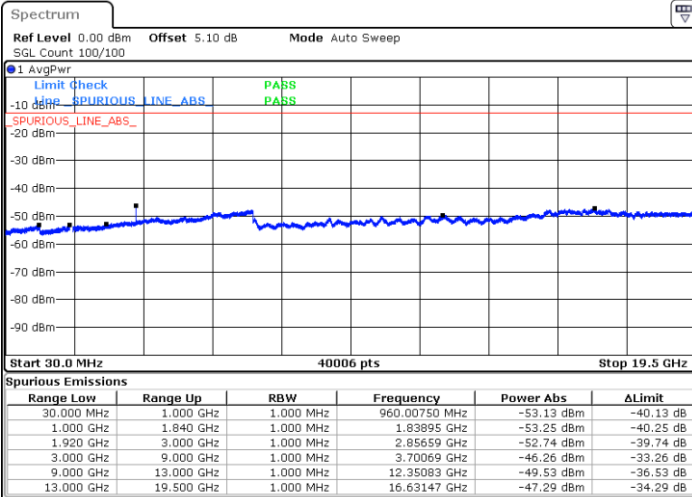

Highest Channel / 16QAM

Date: 4 JUN 2018 15:52:48

Date: 4 JUN 2018 16:16:16

LTE Band 25 / 1.4MHz

Lowest Channel / 64QAM

Middle Channel / 64QAM

Date: 4 JUN 2018 14:52:39

Date: 4 JUN 2018 14:54:05

Highest Channel / 64QAM

Date: 4 JUN 2018 14:59:53

**LTE Band 25 / 3MHz**

**Lowest Channel / 64QAM**

Date: 4 JUN 2018 15:09:29

**Middle Channel / 64QAM**

Date: 4 JUN 2018 15:06:39

**Highest Channel / 64QAM**