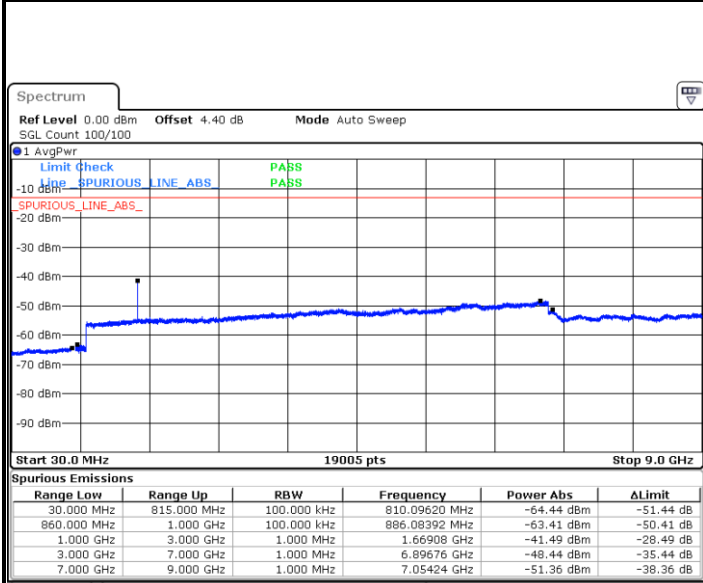

LTE Band 26 / 3MHz

Middle Channel / QPSK

Middle Channel / 16QAM

Date: 7 JUN 2018 15:21:06

Date: 7 JUN 2018 15:20:08

Highest Channel / QPSK

Highest Channel / 16QAM

Date: 7 JUN 2018 15:21:41

Date: 7 JUN 2018 15:22:10

LTE Band 26 / 5MHz

Lowest Channel / QPSK

Date: 7 JUN 2018 15:04:23

Lowest Channel / 16QAM

Date: 7 JUN 2018 15:03:43

Middle Channel / QPSK

Date: 7 JUN 2018 15:04:51

Middle Channel / 16QAM

Date: 7 JUN 2018 15:05:23

LTE Band 26 / 5MHz

Highest Channel / QPSK

Date: 7 JUN 2018 15:07:15

Highest Channel / 16QAM

Date: 7 JUN 2018 15:06:51

LTE Band 26 / 10MHz