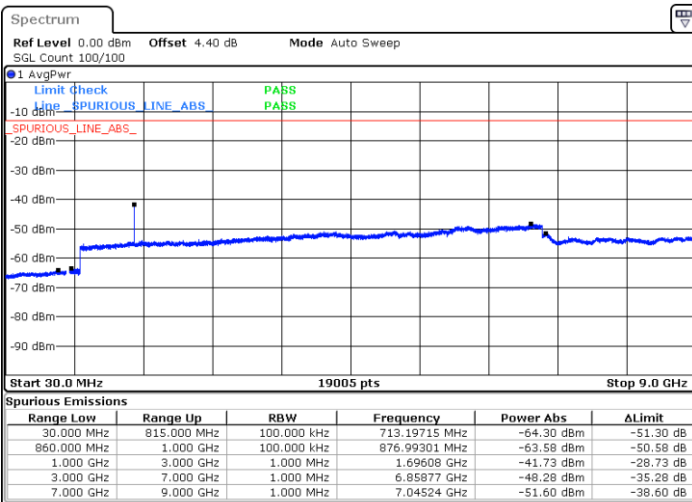

Lowest Channel / 16QAM

Date: 7 JUN 2018 14:26:46

Middle Channel / QPSK

Date: 7 JUN 2018 14:27:43

Middle Channel / 16QAM

Date: 7 JUN 2018 14:28:13

LTE Band 26 / 15MHz

Highest Channel / QPSK

Highest Channel / 16QAM

Date: 7 JUN 2018 14:34:42

Date: 7 JUN 2018 14:35:27

LTE Band 26 / 1.4MHz

Lowest Channel / 64QAM

Middle Channel / 64QAM

Date: 7 JUN 2018 15:24:21

Date: 7 JUN 2018 15:27:39

Highest Channel / 64QAM

Date: 7 JUN 2018 15:28:06

LTE Band 26 / 3MHz

Lowest Channel / 64QAM

Middle Channel / 64QAM

Date: 7 JUN 2018 15:19:09

Date: 7 JUN 2018 15:19:36

Highest Channel / 64QAM