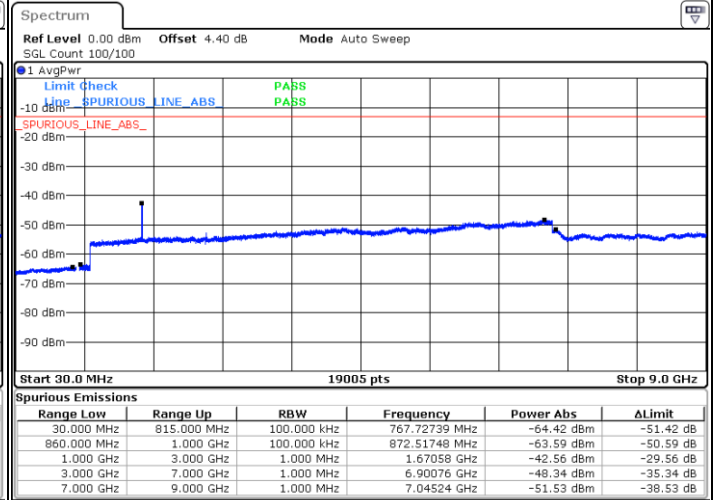

Highest Channel / 16QAM

Date: 7 JUN 2018 14:34:42

Date: 7 JUN 2018 14:35:27

LTE Band 26 / 1.4MHz

Lowest Channel / 64QAM

Middle Channel / 64QAM

Date: 7 JUN 2018 15:24:21

Date: 7 JUN 2018 15:27:39

Highest Channel / 64QAM

Date: 7 JUN 2018 15:28:06

LTE Band 26 / 3MHz

Lowest Channel / 64QAM

Middle Channel / 64QAM

Date: 7 JUN 2018 15:19:09

Date: 7 JUN 2018 15:19:36

Highest Channel / 64QAM

Date: 7 JUN 2018 15:22:36

LTE Band 26 / 5MHz

Lowest Channel / 64QAM

Middle Channel / 64QAM

Date: 7 JUN 2018 15:03:18

Date: 7 JUN 2018 15:05:50

Highest Channel / 64QAM

Date: 7 JUN 2018 15:06:26

**LTE Band 26 / 10MHz**

**Lowest Channel / 64QAM**

Date: 7 JUN 2018 14:51:02

**Middle Channel / 64QAM**

Date: 7 JUN 2018 14:51:46

**Highest Channel / 64QAM**

Date: 7 JUN 2018 14:58:09

LTE Band 26 / 15MHz