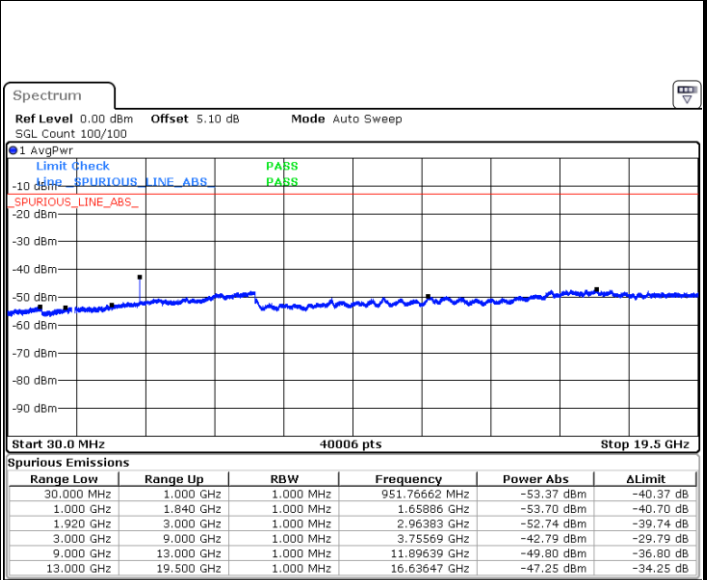

Highest Channel / 64QAM

Date: 4 JUN 2018 14:59:53

**LTE Band 25 / 3MHz**

**Lowest Channel / 64QAM**

Date: 4 JUN 2018 15:09:29

**Middle Channel / 64QAM**

Date: 4 JUN 2018 15:06:39

**Highest Channel / 64QAM**

Date: 4 JUN 2018 15:05:57

**LTE Band 25 / 5MHz**

**Lowest Channel / 64QAM**

Date: 4 JUN 2018 15:32:53

**Middle Channel / 64QAM**

Date: 4 JUN 2018 15:31:20

**Highest Channel / 64QAM**

Date: 4 JUN 2018 15:23:56

LTE Band 25 / 10MHz

Lowest Channel / 64QAM

Middle Channel / 64QAM

Date: 4 JUN 2018 15:42:33

Date: 4 JUN 2018 15:44:42

Highest Channel / 64QAM

Date: 4 JUN 2018 15:38:48

LTE Band 25 / 15MHz