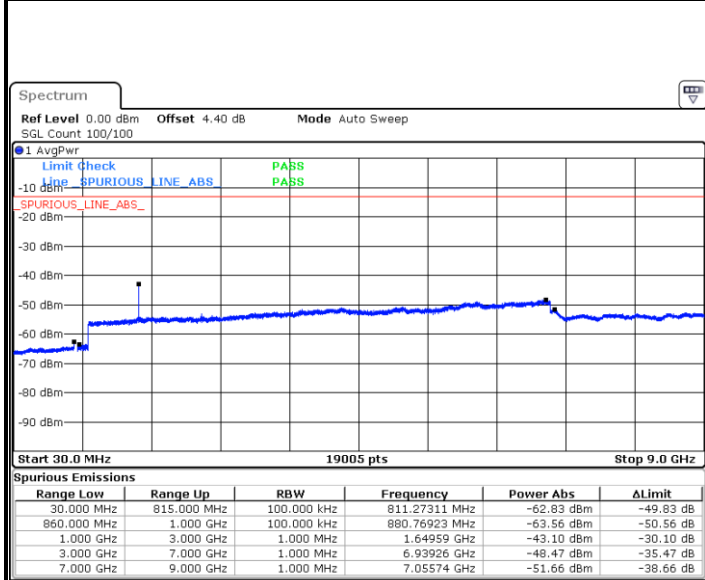

Highest Channel / 64QAM

Date: 7 JUN 2018 15:28:06

LTE Band 26 / 3MHz

Lowest Channel / 64QAM

Middle Channel / 64QAM

Date: 7 JUN 2018 15:19:09

Date: 7 JUN 2018 15:19:36

Highest Channel / 64QAM

Date: 7 JUN 2018 15:22:36

LTE Band 26 / 5MHz

Lowest Channel / 64QAM

Middle Channel / 64QAM

Date: 7 JUN 2018 15:03:18

Date: 7 JUN 2018 15:05:50

Highest Channel / 64QAM

Date: 7 JUN 2018 15:06:26

**LTE Band 26 / 10MHz**

**Lowest Channel / 64QAM**

Date: 7 JUN 2018 14:51:02

**Middle Channel / 64QAM**

Date: 7 JUN 2018 14:51:46

**Highest Channel / 64QAM**

Date: 7 JUN 2018 14:58:09

LTE Band 26 / 15MHz

Lowest Channel / 64QAM

Middle Channel / 64QAM

Date: 7 JUN 2018 14:21:15

Date: 7 JUN 2018 14:28:52

Highest Channel / 64QAM

Date: 7 JUN 2018 14:36:16

LTE Band 41 / 5MHz

Lowest Channel / QPSK