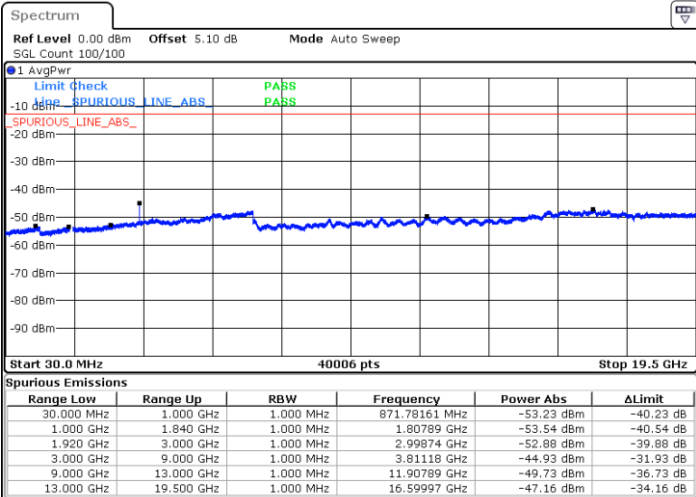

Date: 4 JUN 2018 15:05:57

**LTE Band 25 / 5MHz**

**Lowest Channel / 64QAM**

Date: 4 JUN 2018 15:32:53

**Middle Channel / 64QAM**

Date: 4 JUN 2018 15:31:20

**Highest Channel / 64QAM**

Date: 4 JUN 2018 15:23:56

LTE Band 25 / 10MHz

Lowest Channel / 64QAM

Middle Channel / 64QAM

Date: 4 JUN 2018 15:42:33

Date: 4 JUN 2018 15:44:42

Highest Channel / 64QAM

Date: 4 JUN 2018 15:38:48

LTE Band 25 / 15MHz

Lowest Channel / 64QAM

Middle Channel / 64QAM

Date: 4 JUN 2018 16:02:44

Date: 4 JUN 2018 16:07:53

Highest Channel / 64QAM

Date: 4 JUN 2018 16:08:45

LTE Band 25 / 20MHz

Lowest Channel / 64QAM

Middle Channel / 64QAM

Date: 4 JUN 2018 16:17:42

Date: 4 JUN 2018 16:20:27

Highest Channel / 64QAM

Date: 4 JUN 2018 16:16:58

LTE Band 26 / 1.4MHz

Lowest Channel / QPSK

Lowest Channel / 16QAM