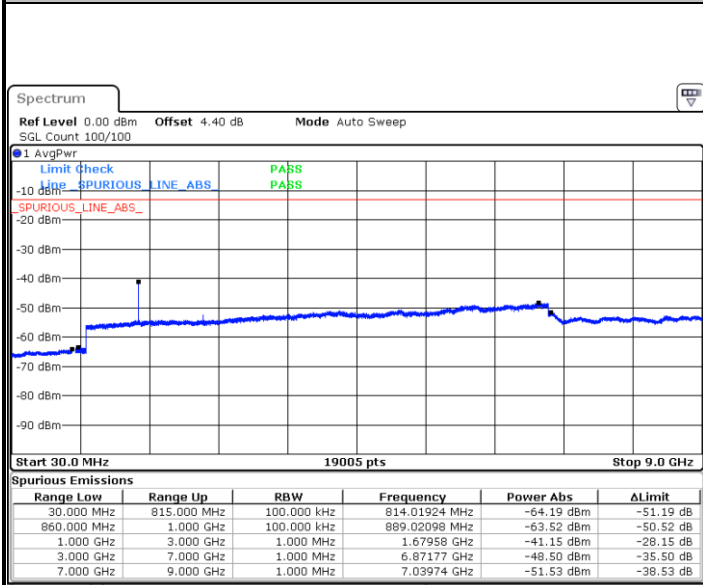

Middle Channel / 16QAM

Date: 7 JUN 2018 15:05:23

LTE Band 26 / 5MHz

Highest Channel / QPSK

Date: 7 JUN 2018 15:07:15

Highest Channel / 16QAM

Date: 7 JUN 2018 15:06:51

LTE Band 26 / 10MHz

Lowest Channel / QPSK

Date: 7 JUN 2018 14:48:50

Lowest Channel / 16QAM

Date: 7 JUN 2018 14:50:34

LTE Band 26 / 10MHz

Middle Channel / QPSK

Date: 7 JUN 2018 14:54:42

Middle Channel / 16QAM

Date: 7 JUN 2018 14:53:35

Highest Channel / QPSK

Date: 7 JUN 2018 14:57:13

Highest Channel / 16QAM

Date: 7 JUN 2018 14:57:43

LTE Band 26 / 15MHz

Lowest Channel / QPSK

Date: 7 JUN 2018 14:27:14

Lowest Channel / 16QAM

Date: 7 JUN 2018 14:26:46

Middle Channel / QPSK

Date: 7 JUN 2018 14:27:43

Middle Channel / 16QAM

Date: 7 JUN 2018 14:28:13

LTE Band 26 / 15MHz

Highest Channel / QPSK