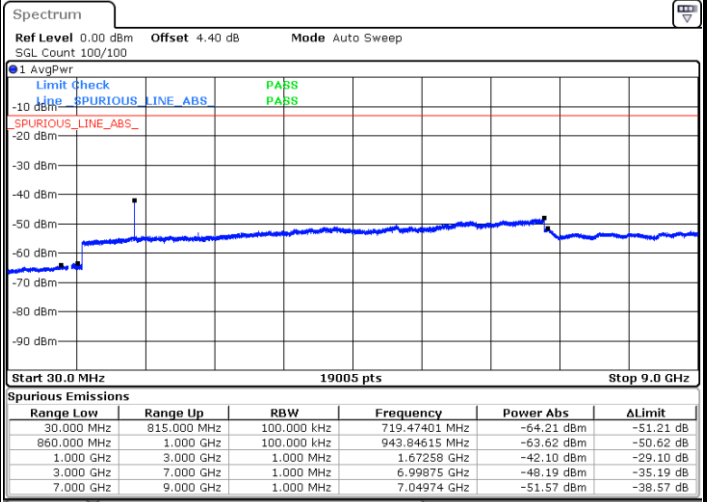

Lowest Channel / 16QAM

Date: 7 JUN 2018 14:26:46

Middle Channel / QPSK

Date: 7 JUN 2018 14:27:43

Middle Channel / 16QAM

Date: 7 JUN 2018 14:28:13

LTE Band 26 / 15MHz

Highest Channel / QPSK

Highest Channel / 16QAM

Date: 7 JUN 2018 14:34:42

Date: 7 JUN 2018 14:35:27

LTE Band 26 / 1.4MHz

Lowest Channel / 64QAM

Middle Channel / 64QAM

Date: 7 JUN 2018 15:24:21

Date: 7 JUN 2018 15:27:39

Highest Channel / 64QAM

Date: 7 JUN 2018 15:28:06

LTE Band 26 / 3MHz

Lowest Channel / 64QAM

Middle Channel / 64QAM

Date: 7 JUN 2018 15:19:09

Date: 7 JUN 2018 15:19:36

Highest Channel / 64QAM

Date: 7 JUN 2018 15:22:36

LTE Band 26 / 5MHz

Lowest Channel / 64QAM

Middle Channel / 64QAM

Date: 7 JUN 2018 15:03:18

Date: 7 JUN 2018 15:05:50

Highest Channel / 64QAM

Date: 7 JUN 2018 15:06:26