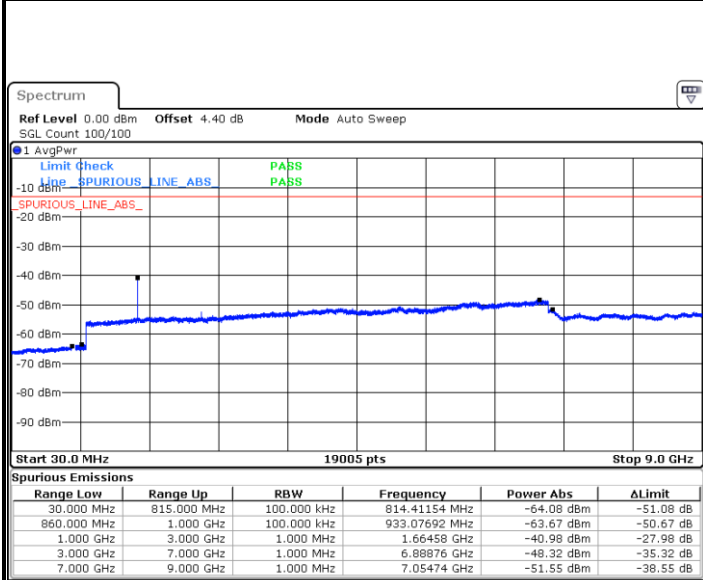

Middle Channel / 16QAM

Date: 7 JUN 2018 15:05:23

LTE Band 26 / 5MHz

Highest Channel / QPSK

Date: 7 JUN 2018 15:07:15

Highest Channel / 16QAM

Date: 7 JUN 2018 15:06:51

LTE Band 26 / 10MHz

Lowest Channel / QPSK

Date: 7 JUN 2018 14:48:50

Lowest Channel / 16QAM

Date: 7 JUN 2018 14:50:34

LTE Band 26 / 10MHz

Middle Channel / QPSK

Date: 7 JUN 2018 14:54:42

Middle Channel / 16QAM

Date: 7 JUN 2018 14:53:35

Highest Channel / QPSK

Date: 7 JUN 2018 14:57:13

Highest Channel / 16QAM

Date: 7 JUN 2018 14:57:43

LTE Band 26 / 15MHz

Lowest Channel / QPSK

Date: 7 JUN 2018 14:27:14

Lowest Channel / 16QAM

Date: 7 JUN 2018 14:26:46

Middle Channel / QPSK

Date: 7 JUN 2018 14:27:43

Middle Channel / 16QAM

Date: 7 JUN 2018 14:28:13

LTE Band 26 / 15MHz

Highest Channel / QPSK