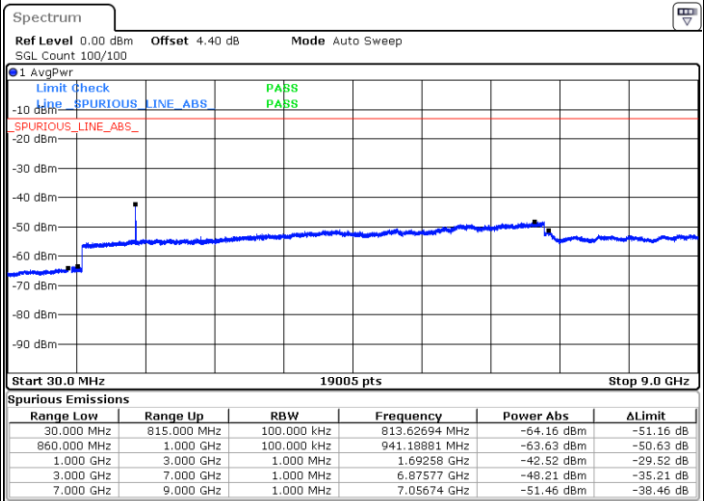

Date: 7 JUN 2018 15:29:04

Highest Channel / 16QAM

Date: 7 JUN 2018 15:28:32

LTE Band 26 / 3MHz

Lowest Channel / QPSK

Date: 7 JUN 2018 15:18:01

Lowest Channel / 16QAM

Date: 7 JUN 2018 15:31:52

LTE Band 26 / 3MHz

Middle Channel / QPSK

Middle Channel / 16QAM

Date: 7 JUN 2018 15:21:06

Date: 7 JUN 2018 15:20:08

Highest Channel / QPSK

Highest Channel / 16QAM

Date: 7 JUN 2018 15:21:41

Date: 7 JUN 2018 15:22:10

LTE Band 26 / 5MHz

Lowest Channel / QPSK

Date: 7 JUN 2018 15:04:23

Lowest Channel / 16QAM

Date: 7 JUN 2018 15:03:43

Middle Channel / QPSK

Date: 7 JUN 2018 15:04:51

Middle Channel / 16QAM

Date: 7 JUN 2018 15:05:23

LTE Band 26 / 5MHz

Highest Channel / QPSK

Date: 7 JUN 2018 15:07:15

Highest Channel / 16QAM

Date: 7 JUN 2018 15:06:51

LTE Band 26 / 10MHz