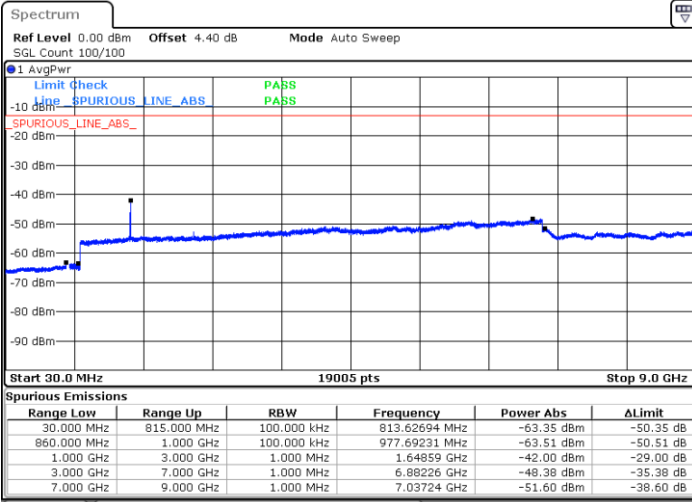

Lowest Channel / 64QAM

Middle Channel / 64QAM

Date: 4 JUN 2018 16:02:44

Date: 4 JUN 2018 16:07:53

Highest Channel / 64QAM

Date: 4 JUN 2018 16:08:45

LTE Band 25 / 20MHz

Lowest Channel / 64QAM

Middle Channel / 64QAM

Date: 4 JUN 2018 16:17:42

Date: 4 JUN 2018 16:20:27

Highest Channel / 64QAM

Date: 4 JUN 2018 16:16:58

LTE Band 26 / 1.4MHz

Lowest Channel / QPSK

Lowest Channel / 16QAM

Date: 7 JUN 2018 15:25:44

Date: 7 JUN 2018 15:24:54

Middle Channel / QPSK

Middle Channel / 16QAM

Date: 7 JUN 2018 15:26:36

Date: 7 JUN 2018 15:27:13

LTE Band 26 / 1.4MHz

Highest Channel / QPSK

Date: 7 JUN 2018 15:29:04

Highest Channel / 16QAM

Date: 7 JUN 2018 15:28:32

LTE Band 26 / 3MHz

Lowest Channel / QPSK

Date: 7 JUN 2018 15:18:01

Lowest Channel / 16QAM

Date: 7 JUN 2018 15:31:52