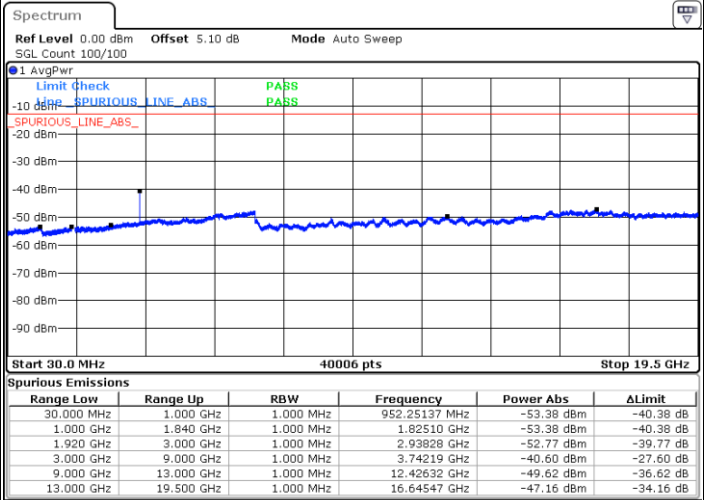

Lowest Channel / 16QAM

Date: 4 JUN 2018 16:18:24

LTE Band 25 / 20MHz

Middle Channel / QPSK

Middle Channel / 16QAM

Date: 4 JUN 2018 16:19:06

Date: 4 JUN 2018 16:19:46

Highest Channel / QPSK

Highest Channel / 16QAM

Date: 4 JUN 2018 15:52:48

Date: 4 JUN 2018 16:16:16

LTE Band 25 / 1.4MHz

Lowest Channel / 64QAM

Middle Channel / 64QAM

Date: 4 JUN 2018 14:52:39

Date: 4 JUN 2018 14:54:05