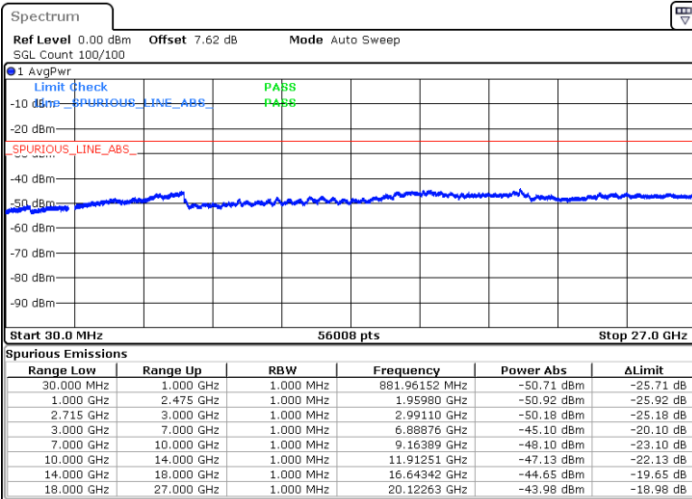

Lowest Channel / 64QAM

Middle Channel / 64QAM

Date: 7 JUN 2018 14:21:15

Date: 7 JUN 2018 14:28:52

Highest Channel / 64QAM

Date: 7 JUN 2018 14:36:16

LTE Band 41 / 5MHz

Lowest Channel / QPSK

Lowest Channel / 16QAM

Date: 5 JUN 2018 17:31:18

Date: 5 JUN 2018 17:37:11

Middle Channel / QPSK

Middle Channel / 16QAM

Date: 5 JUN 2018 17:40:27

Date: 5 JUN 2018 17:39:40

LTE Band 41 / 5MHz

Highest Channel / QPSK

Date: 5 JUN 2018 17:41:21

Highest Channel / 16QAM

Date: 5 JUN 2018 17:42:08

LTE Band 41 / 10MHz

Lowest Channel / QPSK

Date: 5 JUN 2018 17:45:25

Lowest Channel / 16QAM