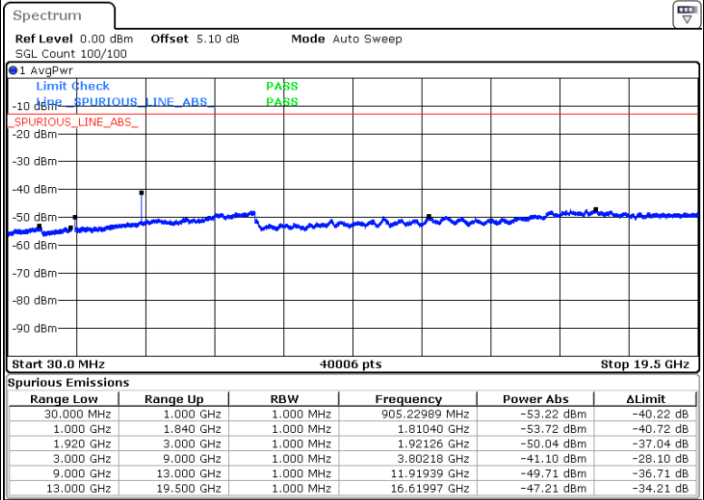

LTE Band 25 / 15MHz

Highest Channel / QPSK

Date: 4 JUN 2018 15:47:17

Highest Channel / 16QAM

Date: 4 JUN 2018 16:09:31

LTE Band 25 / 20MHz

Lowest Channel / QPSK

Date: 4 JUN 2018 15:48:00

Lowest Channel / 16QAM

Date: 4 JUN 2018 16:18:24

LTE Band 25 / 20MHz

Middle Channel / QPSK

Middle Channel / 16QAM

Date: 4 JUN 2018 16:19:06

Date: 4 JUN 2018 16:19:46

Highest Channel / QPSK

Highest Channel / 16QAM

Date: 4 JUN 2018 15:52:48

Date: 4 JUN 2018 16:16:16

LTE Band 25 / 1.4MHz

Lowest Channel / 64QAM

Middle Channel / 64QAM

Date: 4 JUN 2018 14:52:39

Date: 4 JUN 2018 14:54:05