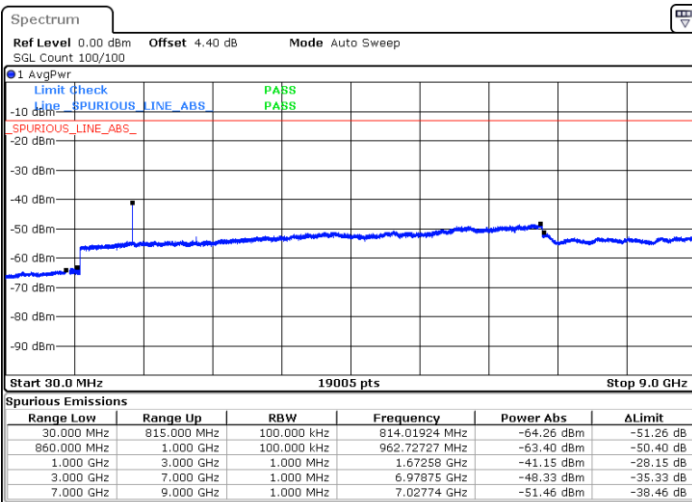

Lowest Channel / 64QAM

Middle Channel / 64QAM

Date: 4 JUN 2018 16:02:44

Date: 4 JUN 2018 16:07:53

Highest Channel / 64QAM

Date: 4 JUN 2018 16:08:45

LTE Band 25 / 20MHz

Lowest Channel / 64QAM

Middle Channel / 64QAM

Date: 4 JUN 2018 16:17:42

Date: 4 JUN 2018 16:20:27

Highest Channel / 64QAM

Date: 4 JUN 2018 16:16:58

LTE Band 26 / 1.4MHz

Lowest Channel / QPSK

Lowest Channel / 16QAM

Date: 7 JUN 2018 15:25:44

Date: 7 JUN 2018 15:24:54

Middle Channel / QPSK

Middle Channel / 16QAM

Date: 7 JUN 2018 15:26:36

Date: 7 JUN 2018 15:27:13

LTE Band 26 / 1.4MHz

Highest Channel / QPSK