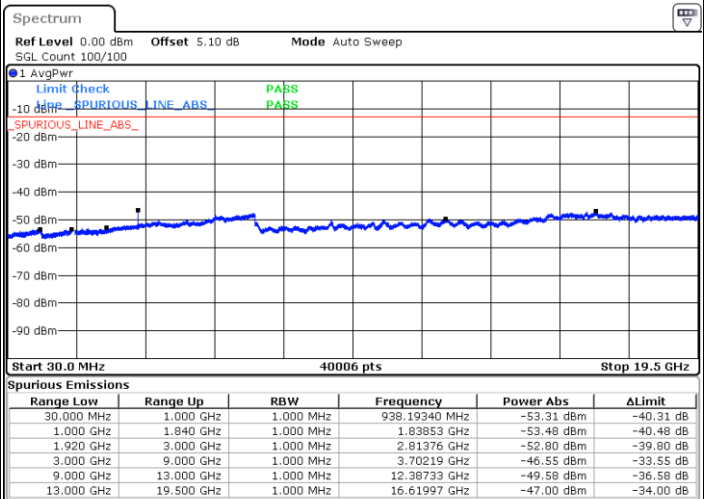

LTE Band 25 / 15MHz

Highest Channel / QPSK

Date: 4 JUN 2018 15:47:17

Highest Channel / 16QAM

Date: 4 JUN 2018 16:09:31

LTE Band 25 / 20MHz

Lowest Channel / QPSK

Date: 4 JUN 2018 15:48:00

Lowest Channel / 16QAM

Date: 4 JUN 2018 16:18:24

LTE Band 25 / 20MHz

Middle Channel / QPSK

Middle Channel / 16QAM

Date: 4 JUN 2018 16:19:06

Date: 4 JUN 2018 16:19:46

Highest Channel / QPSK