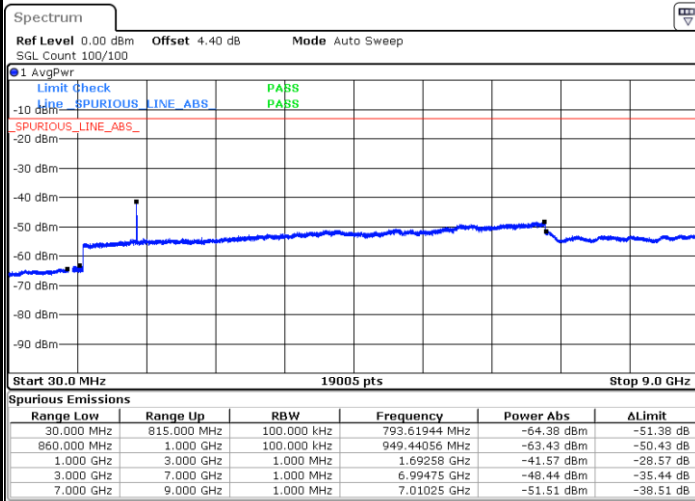

Date: 7 JUN 2018 15:29:04

Highest Channel / 16QAM

Date: 7 JUN 2018 15:28:32

LTE Band 26 / 3MHz

Lowest Channel / QPSK

Date: 7 JUN 2018 15:18:01

Lowest Channel / 16QAM

Date: 7 JUN 2018 15:31:52

LTE Band 26 / 3MHz

Middle Channel / QPSK

Middle Channel / 16QAM

Date: 7 JUN 2018 15:21:06

Date: 7 JUN 2018 15:20:08

Highest Channel / QPSK

Highest Channel / 16QAM

Date: 7 JUN 2018 15:21:41

Date: 7 JUN 2018 15:22:10

LTE Band 26 / 5MHz

Lowest Channel / QPSK

Date: 7 JUN 2018 15:04:23

Lowest Channel / 16QAM

Date: 7 JUN 2018 15:03:43

Middle Channel / QPSK

Date: 7 JUN 2018 15:04:51

Middle Channel / 16QAM

Date: 7 JUN 2018 15:05:23

LTE Band 26 / 5MHz

Highest Channel / QPSK

Date: 7 JUN 2018 15:07:15

Highest Channel / 16QAM

Date: 7 JUN 2018 15:06:51

LTE Band 26 / 10MHz