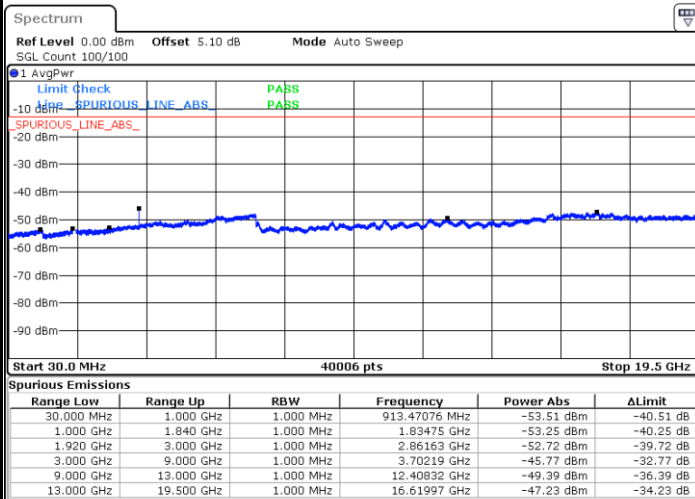

LTE Band 25 / 15MHz

Highest Channel / QPSK

Date: 4 JUN 2018 15:47:17

Highest Channel / 16QAM

Date: 4 JUN 2018 16:09:31

LTE Band 25 / 20MHz

Lowest Channel / QPSK

Date: 4 JUN 2018 15:48:00

Lowest Channel / 16QAM

Date: 4 JUN 2018 16:18:24

LTE Band 25 / 20MHz

Middle Channel / QPSK

Middle Channel / 16QAM

Date: 4 JUN 2018 16:19:06

Date: 4 JUN 2018 16:19:46

Highest Channel / QPSK