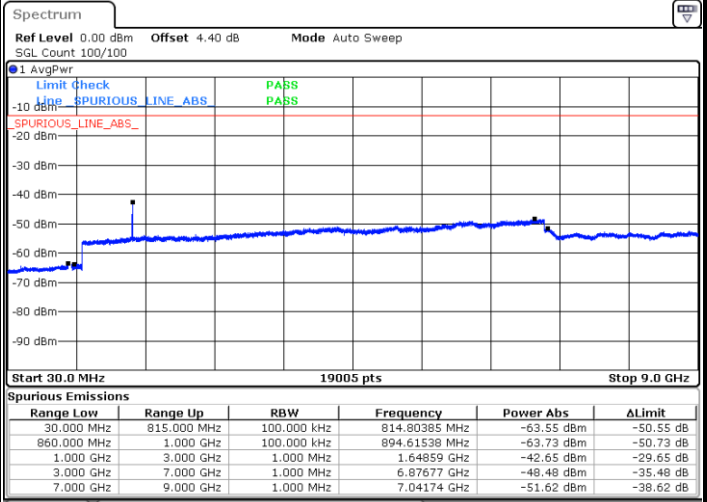

Lowest Channel / 64QAM

Middle Channel / 64QAM

Date: 4 JUN 2018 16:02:44

Date: 4 JUN 2018 16:07:53

Highest Channel / 64QAM

Date: 4 JUN 2018 16:08:45

LTE Band 25 / 20MHz

Lowest Channel / 64QAM

Middle Channel / 64QAM

Date: 4 JUN 2018 16:17:42

Date: 4 JUN 2018 16:20:27

Highest Channel / 64QAM

Date: 4 JUN 2018 16:16:58

LTE Band 26 / 1.4MHz

Lowest Channel / QPSK

Lowest Channel / 16QAM

Date: 7 JUN 2018 15:25:44

Date: 7 JUN 2018 15:24:54

Middle Channel / QPSK

Middle Channel / 16QAM

Date: 7 JUN 2018 15:26:36

Date: 7 JUN 2018 15:27:13

LTE Band 26 / 1.4MHz

Highest Channel / QPSK

Date: 7 JUN 2018 15:29:04

Highest Channel / 16QAM

Date: 7 JUN 2018 15:28:32

LTE Band 26 / 3MHz

Lowest Channel / QPSK

Date: 7 JUN 2018 15:18:01

Lowest Channel / 16QAM

Date: 7 JUN 2018 15:31:52