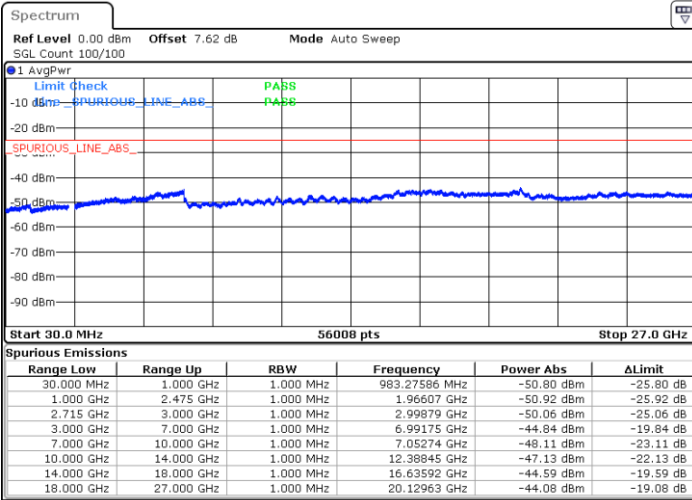

Date: 5 JUN 2018 17:46:19

LTE Band 41 / 10MHz

Middle Channel / QPSK

Date: 5 JUN 2018 17:49:54

Middle Channel / 16QAM

Date: 5 JUN 2018 17:48:58

Highest Channel / QPSK

Date: 5 JUN 2018 17:50:45

Highest Channel / 16QAM

Date: 5 JUN 2018 17:51:38

LTE Band 41 / 15MHz

Lowest Channel / QPSK

Lowest Channel / 16QAM

Date: 5 JUN 2018 18:31:24

Date: 5 JUN 2018 18:32:15

Middle Channel / QPSK