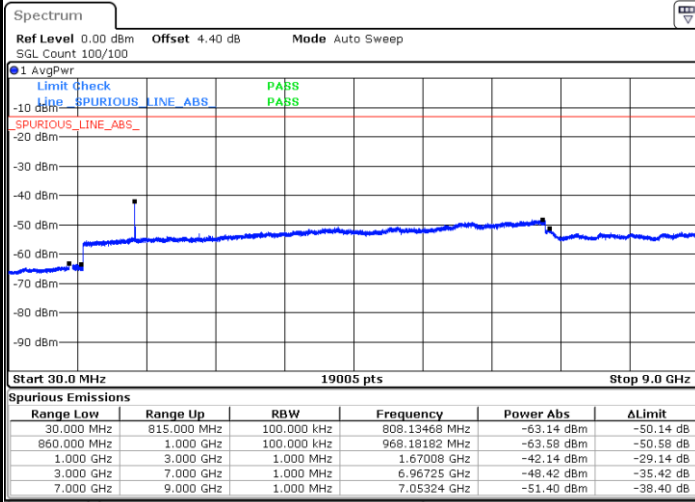

Date: 7 JUN 2018 14:53:35

Highest Channel / QPSK

Date: 7 JUN 2018 14:57:13

Highest Channel / 16QAM

Date: 7 JUN 2018 14:57:43

LTE Band 26 / 15MHz

Lowest Channel / QPSK

Date: 7 JUN 2018 14:27:14

Lowest Channel / 16QAM

Date: 7 JUN 2018 14:26:46

Middle Channel / QPSK

Date: 7 JUN 2018 14:27:43

Middle Channel / 16QAM

Date: 7 JUN 2018 14:28:13

LTE Band 26 / 15MHz

Highest Channel / QPSK

Highest Channel / 16QAM

Date: 7 JUN 2018 14:34:42

Date: 7 JUN 2018 14:35:27

LTE Band 26 / 1.4MHz

Lowest Channel / 64QAM

Middle Channel / 64QAM

Date: 7 JUN 2018 15:24:21

Date: 7 JUN 2018 15:27:39

Highest Channel / 64QAM

Date: 7 JUN 2018 15:28:06

LTE Band 26 / 3MHz

Lowest Channel / 64QAM

Middle Channel / 64QAM

Date: 7 JUN 2018 15:19:09

Date: 7 JUN 2018 15:19:36

Highest Channel / 64QAM