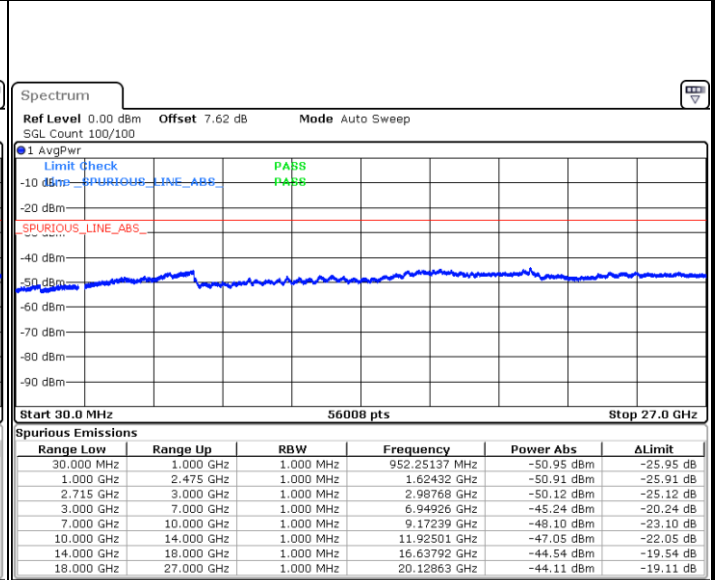

Highest Channel / QPSK

Date: 5 JUN 2018 17:41:21

Highest Channel / 16QAM

Date: 5 JUN 2018 17:42:08

LTE Band 41 / 10MHz

Lowest Channel / QPSK

Date: 5 JUN 2018 17:45:25

Lowest Channel / 16QAM

Date: 5 JUN 2018 17:46:19

LTE Band 41 / 10MHz

Middle Channel / QPSK

Date: 5 JUN 2018 17:49:54

Middle Channel / 16QAM

Date: 5 JUN 2018 17:48:58

Highest Channel / QPSK

Date: 5 JUN 2018 17:50:45

Highest Channel / 16QAM

Date: 5 JUN 2018 17:51:38

LTE Band 41 / 15MHz

Lowest Channel / QPSK

Lowest Channel / 16QAM

Date: 5 JUN 2018 18:31:24

Date: 5 JUN 2018 18:32:15

Middle Channel / QPSK