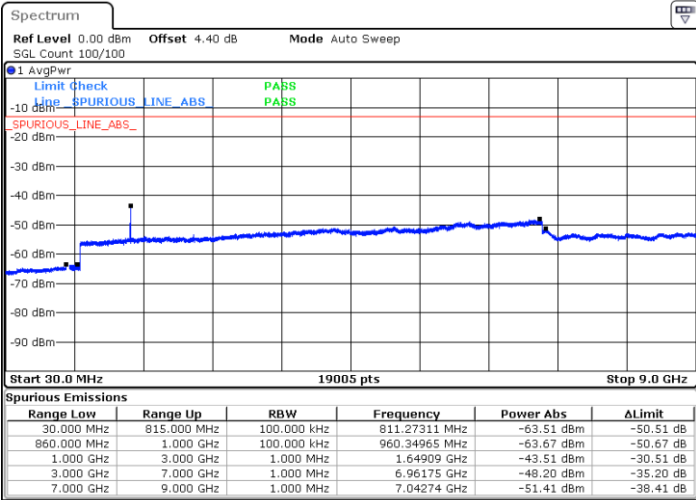

Highest Channel / 16QAM

Date: 7 JUN 2018 14:34:42

Date: 7 JUN 2018 14:35:27

LTE Band 26 / 1.4MHz

Lowest Channel / 64QAM

Middle Channel / 64QAM

Date: 7 JUN 2018 15:24:21

Date: 7 JUN 2018 15:27:39

Highest Channel / 64QAM

Date: 7 JUN 2018 15:28:06

LTE Band 26 / 3MHz

Lowest Channel / 64QAM

Middle Channel / 64QAM

Date: 7 JUN 2018 15:19:09

Date: 7 JUN 2018 15:19:36

Highest Channel / 64QAM

Date: 7 JUN 2018 15:22:36

LTE Band 26 / 5MHz

Lowest Channel / 64QAM

Middle Channel / 64QAM

Date: 7 JUN 2018 15:03:18

Date: 7 JUN 2018 15:05:50

Highest Channel / 64QAM

Date: 7 JUN 2018 15:06:26

**LTE Band 26 / 10MHz**

**Lowest Channel / 64QAM**

Date: 7 JUN 2018 14:51:02

**Middle Channel / 64QAM**

Date: 7 JUN 2018 14:51:46

**Highest Channel / 64QAM**

Date: 7 JUN 2018 14:58:09

LTE Band 26 / 15MHz