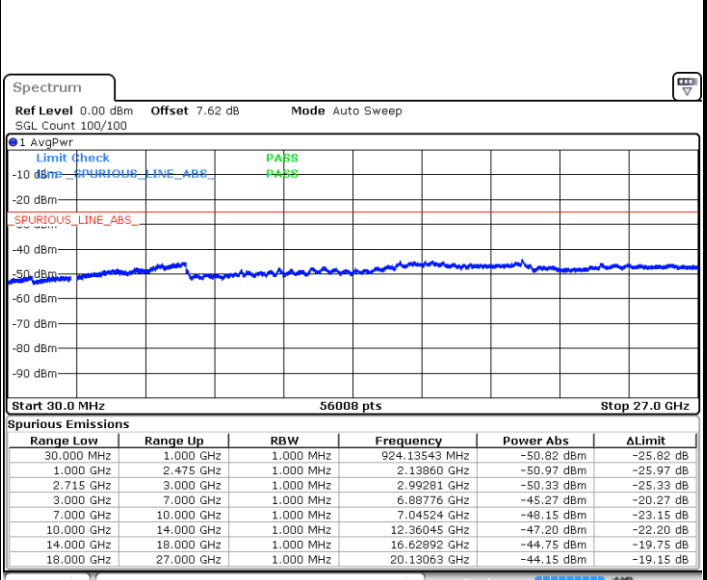

Lowest Channel / 64QAM

Middle Channel / 64QAM

Date: 7 JUN 2018 14:21:15

Date: 7 JUN 2018 14:28:52

Highest Channel / 64QAM

Date: 7 JUN 2018 14:36:16

LTE Band 41 / 5MHz

Lowest Channel / QPSK

Lowest Channel / 16QAM

Date: 5 JUN 2018 17:31:18

Date: 5 JUN 2018 17:37:11

Middle Channel / QPSK

Middle Channel / 16QAM

Date: 5 JUN 2018 17:40:27

Date: 5 JUN 2018 17:39:40

LTE Band 41 / 5MHz

Highest Channel / QPSK

Date: 5 JUN 2018 17:41:21

Highest Channel / 16QAM

Date: 5 JUN 2018 17:42:08

LTE Band 41 / 10MHz

Lowest Channel / QPSK

Date: 5 JUN 2018 17:45:25

Lowest Channel / 16QAM

Date: 5 JUN 2018 17:46:19

LTE Band 41 / 10MHz

Middle Channel / QPSK

Date: 5 JUN 2018 17:49:54

Middle Channel / 16QAM

Date: 5 JUN 2018 17:48:58

Highest Channel / QPSK

Date: 5 JUN 2018 17:50:45