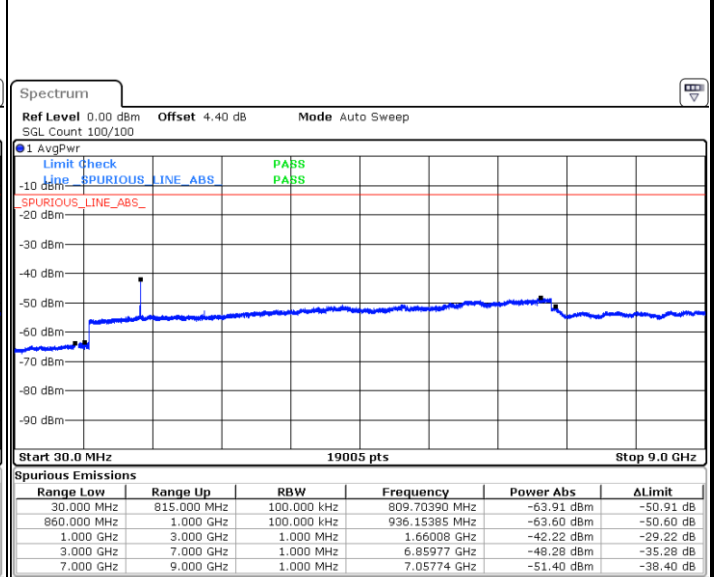

Date: 7 JUN 2018 14:53:35

Highest Channel / QPSK

Date: 7 JUN 2018 14:57:13

Highest Channel / 16QAM

Date: 7 JUN 2018 14:57:43

LTE Band 26 / 15MHz

Lowest Channel / QPSK

Date: 7 JUN 2018 14:27:14

Lowest Channel / 16QAM

Date: 7 JUN 2018 14:26:46

Middle Channel / QPSK

Date: 7 JUN 2018 14:27:43

Middle Channel / 16QAM

Date: 7 JUN 2018 14:28:13

LTE Band 26 / 15MHz

Highest Channel / QPSK

Highest Channel / 16QAM

Date: 7 JUN 2018 14:34:42

Date: 7 JUN 2018 14:35:27

LTE Band 26 / 1.4MHz

Lowest Channel / 64QAM

Middle Channel / 64QAM

Date: 7 JUN 2018 15:24:21

Date: 7 JUN 2018 15:27:39

Highest Channel / 64QAM

Date: 7 JUN 2018 15:28:06

LTE Band 26 / 3MHz

Lowest Channel / 64QAM

Middle Channel / 64QAM

Date: 7 JUN 2018 15:19:09

Date: 7 JUN 2018 15:19:36

Highest Channel / 64QAM