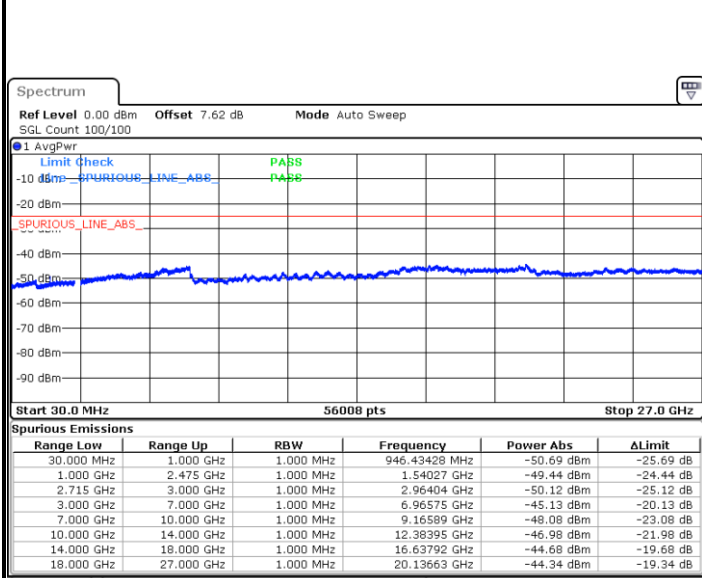

Lowest Channel / 16QAM

Date: 5 JUN 2018 17:31:18

Date: 5 JUN 2018 17:37:11

Middle Channel / QPSK

Middle Channel / 16QAM

Date: 5 JUN 2018 17:40:27

Date: 5 JUN 2018 17:39:40

LTE Band 41 / 5MHz

Highest Channel / QPSK

Date: 5 JUN 2018 17:41:21

Highest Channel / 16QAM

Date: 5 JUN 2018 17:42:08

LTE Band 41 / 10MHz

Lowest Channel / QPSK

Date: 5 JUN 2018 17:45:25

Lowest Channel / 16QAM

Date: 5 JUN 2018 17:46:19

LTE Band 41 / 10MHz

Middle Channel / QPSK

Date: 5 JUN 2018 17:49:54

Middle Channel / 16QAM

Date: 5 JUN 2018 17:48:58

Highest Channel / QPSK

Date: 5 JUN 2018 17:50:45

Highest Channel / 16QAM

Date: 5 JUN 2018 17:51:38

LTE Band 41 / 15MHz

Lowest Channel / QPSK

Lowest Channel / 16QAM

Date: 5 JUN 2018 18:31:24

Date: 5 JUN 2018 18:32:15

Middle Channel / QPSK