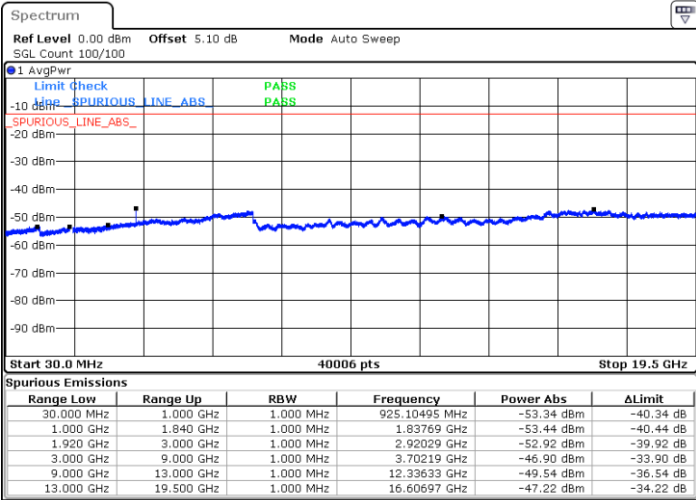

LTE Band 25 / 10MHz

Lowest Channel / 64QAM

Middle Channel / 64QAM

Date: 4 JUN 2018 15:42:33

Date: 4 JUN 2018 15:44:42

Highest Channel / 64QAM

Date: 4 JUN 2018 15:38:48

LTE Band 25 / 15MHz

Lowest Channel / 64QAM

Middle Channel / 64QAM

Date: 4 JUN 2018 16:02:44

Date: 4 JUN 2018 16:07:53

Highest Channel / 64QAM

Date: 4 JUN 2018 16:08:45

LTE Band 25 / 20MHz

Lowest Channel / 64QAM

Middle Channel / 64QAM

Date: 4 JUN 2018 16:17:42

Date: 4 JUN 2018 16:20:27

Highest Channel / 64QAM

Date: 4 JUN 2018 16:16:58

LTE Band 26 / 1.4MHz

Lowest Channel / QPSK

Lowest Channel / 16QAM

Date: 7 JUN 2018 15:25:44

Date: 7 JUN 2018 15:24:54

Middle Channel / QPSK

Middle Channel / 16QAM

Date: 7 JUN 2018 15:26:36

Date: 7 JUN 2018 15:27:13

LTE Band 26 / 1.4MHz

Highest Channel / QPSK