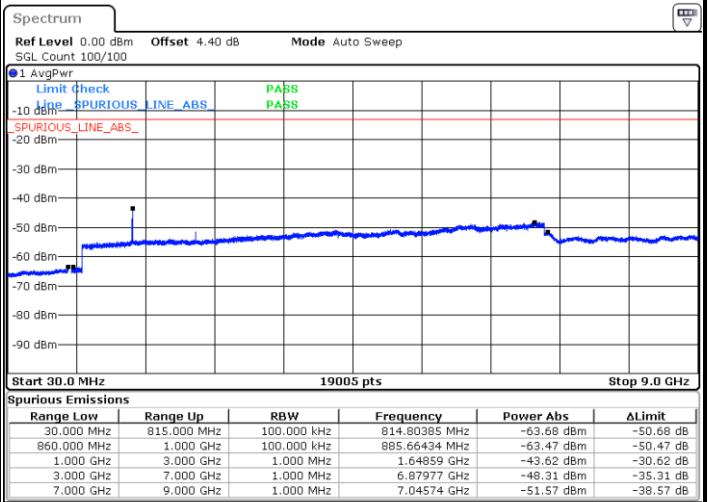

Date: 7 JUN 2018 15:25:44

Date: 7 JUN 2018 15:24:54

Middle Channel / QPSK

Middle Channel / 16QAM

Date: 7 JUN 2018 15:26:36

Date: 7 JUN 2018 15:27:13

LTE Band 26 / 1.4MHz

Highest Channel / QPSK

Date: 7 JUN 2018 15:29:04

Highest Channel / 16QAM

Date: 7 JUN 2018 15:28:32

LTE Band 26 / 3MHz

Lowest Channel / QPSK

Date: 7 JUN 2018 15:18:01

Lowest Channel / 16QAM

Date: 7 JUN 2018 15:31:52

LTE Band 26 / 3MHz

Middle Channel / QPSK

Middle Channel / 16QAM

Date: 7 JUN 2018 15:21:06

Date: 7 JUN 2018 15:20:08

Highest Channel / QPSK

Highest Channel / 16QAM

Date: 7 JUN 2018 15:21:41