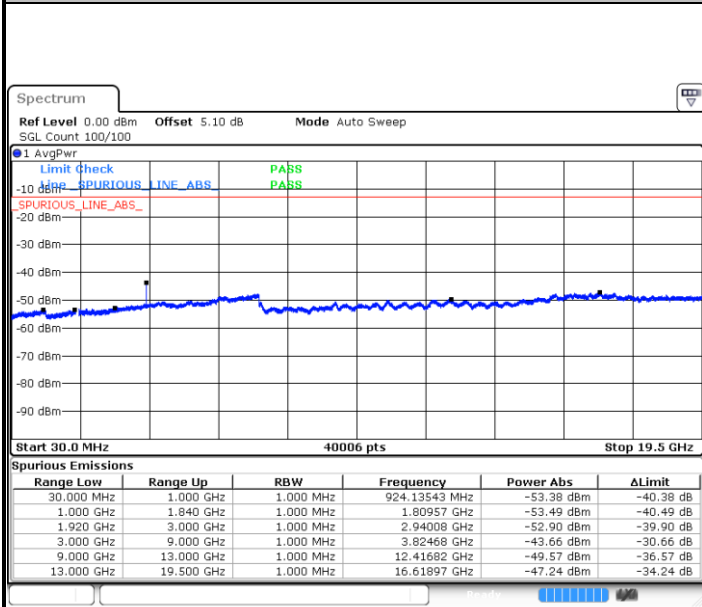

Highest Channel / 16QAM

Date: 4 JUN 2018 15:52:48

Date: 4 JUN 2018 16:16:16

LTE Band 25 / 1.4MHz

Lowest Channel / 64QAM

Middle Channel / 64QAM

Date: 4 JUN 2018 14:52:39

Date: 4 JUN 2018 14:54:05

Highest Channel / 64QAM

Date: 4 JUN 2018 14:59:53

**LTE Band 25 / 3MHz**

**Lowest Channel / 64QAM**

Date: 4 JUN 2018 15:09:29

**Middle Channel / 64QAM**

Date: 4 JUN 2018 15:06:39

**Highest Channel / 64QAM**

Date: 4 JUN 2018 15:05:57

**LTE Band 25 / 5MHz**

**Lowest Channel / 64QAM**

Date: 4 JUN 2018 15:32:53

**Middle Channel / 64QAM**

Date: 4 JUN 2018 15:31:20

**Highest Channel / 64QAM**

Date: 4 JUN 2018 15:23:56

LTE Band 25 / 10MHz

Lowest Channel / 64QAM

Middle Channel / 64QAM

Date: 4 JUN 2018 15:42:33

Date: 4 JUN 2018 15:44:42

Highest Channel / 64QAM

Date: 4 JUN 2018 15:38:48

LTE Band 25 / 15MHz