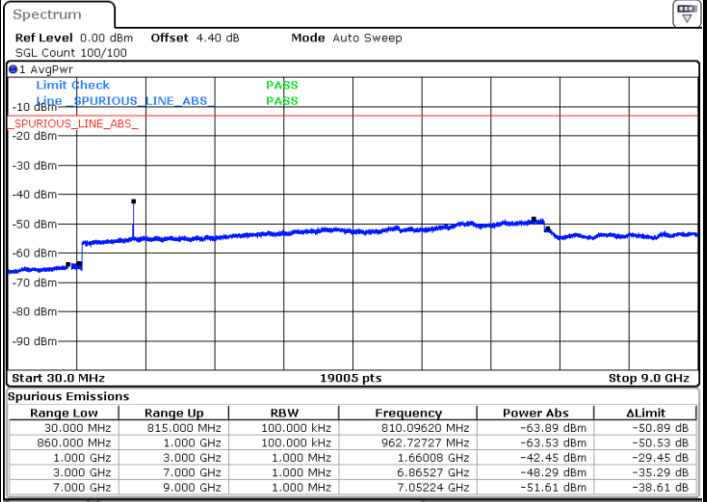

Highest Channel / 64QAM

Date: 7 JUN 2018 15:28:06

LTE Band 26 / 3MHz

Lowest Channel / 64QAM

Middle Channel / 64QAM

Date: 7 JUN 2018 15:19:09

Date: 7 JUN 2018 15:19:36

Highest Channel / 64QAM

Date: 7 JUN 2018 15:22:36

LTE Band 26 / 5MHz

Lowest Channel / 64QAM

Middle Channel / 64QAM

Date: 7 JUN 2018 15:03:18

Date: 7 JUN 2018 15:05:50

Highest Channel / 64QAM

Date: 7 JUN 2018 15:06:26

**LTE Band 26 / 10MHz**

**Lowest Channel / 64QAM**

Date: 7 JUN 2018 14:51:02

**Middle Channel / 64QAM**

Date: 7 JUN 2018 14:51:46

**Highest Channel / 64QAM**

Date: 7 JUN 2018 14:58:09

LTE Band 26 / 15MHz

Lowest Channel / 64QAM

Middle Channel / 64QAM

Date: 7 JUN 2018 14:21:15

Date: 7 JUN 2018 14:28:52

Highest Channel / 64QAM

Date: 7 JUN 2018 14:36:16

LTE Band 41 / 5MHz

Lowest Channel / QPSK