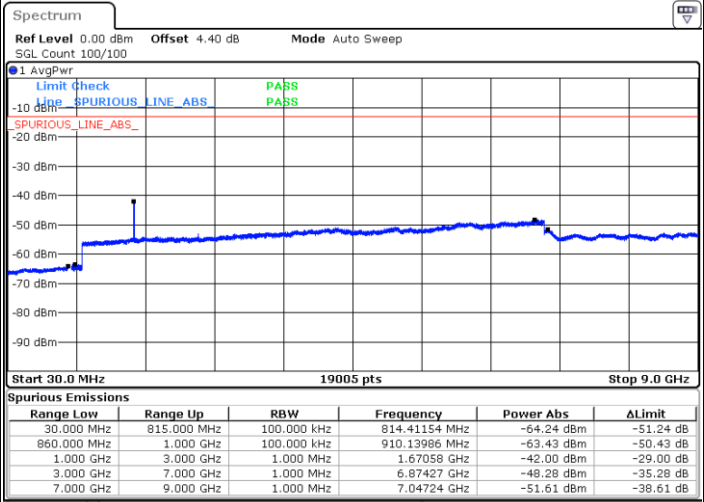

Date: 7 JUN 2018 15:25:44

Date: 7 JUN 2018 15:24:54

Middle Channel / QPSK

Middle Channel / 16QAM

Date: 7 JUN 2018 15:26:36

Date: 7 JUN 2018 15:27:13

LTE Band 26 / 1.4MHz

Highest Channel / QPSK

Date: 7 JUN 2018 15:29:04

Highest Channel / 16QAM

Date: 7 JUN 2018 15:28:32

LTE Band 26 / 3MHz

Lowest Channel / QPSK

Date: 7 JUN 2018 15:18:01

Lowest Channel / 16QAM

Date: 7 JUN 2018 15:31:52

LTE Band 26 / 3MHz

Middle Channel / QPSK

Middle Channel / 16QAM

Date: 7 JUN 2018 15:21:06

Date: 7 JUN 2018 15:20:08

Highest Channel / QPSK

Highest Channel / 16QAM

Date: 7 JUN 2018 15:21:41