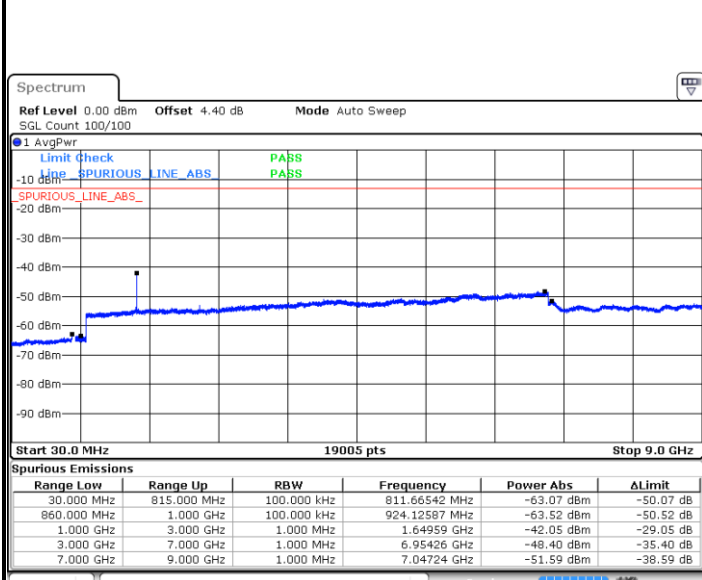

Date: 7 JUN 2018 15:22:10

LTE Band 26 / 5MHz

Lowest Channel / QPSK

Date: 7 JUN 2018 15:04:23

Lowest Channel / 16QAM

Date: 7 JUN 2018 15:03:43

Middle Channel / QPSK

Date: 7 JUN 2018 15:04:51

Middle Channel / 16QAM

Date: 7 JUN 2018 15:05:23

LTE Band 26 / 5MHz

Highest Channel / QPSK

Date: 7 JUN 2018 15:07:15

Highest Channel / 16QAM

Date: 7 JUN 2018 15:06:51

LTE Band 26 / 10MHz

Lowest Channel / QPSK

Date: 7 JUN 2018 14:48:50

Lowest Channel / 16QAM

Date: 7 JUN 2018 14:50:34

LTE Band 26 / 10MHz

Middle Channel / QPSK

Date: 7 JUN 2018 14:54:42

Middle Channel / 16QAM

Date: 7 JUN 2018 14:53:35

Highest Channel / QPSK

Date: 7 JUN 2018 14:57:13

Highest Channel / 16QAM

Date: 7 JUN 2018 14:57:43

LTE Band 26 / 15MHz

Lowest Channel / QPSK

Date: 7 JUN 2018 14:27:14