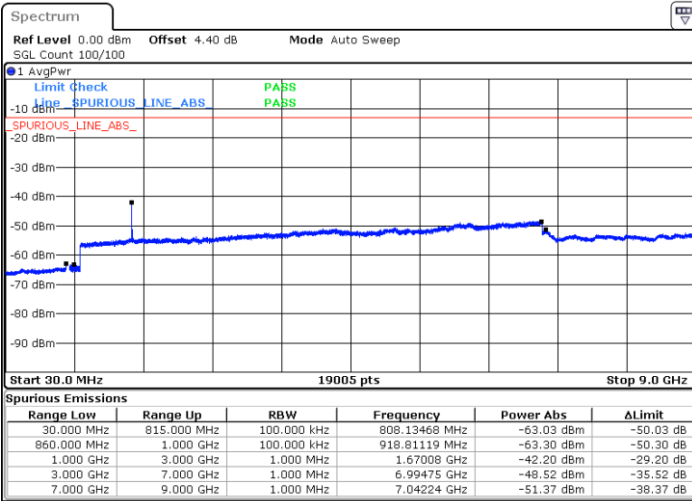

**LTE Band 26 / 10MHz**

**Lowest Channel / 64QAM**

Date: 7 JUN 2018 14:51:02

**Middle Channel / 64QAM**

Date: 7 JUN 2018 14:51:46

**Highest Channel / 64QAM**

Date: 7 JUN 2018 14:58:09

LTE Band 26 / 15MHz

Lowest Channel / 64QAM

Middle Channel / 64QAM

Date: 7 JUN 2018 14:21:15

Date: 7 JUN 2018 14:28:52

Highest Channel / 64QAM

Date: 7 JUN 2018 14:36:16

LTE Band 41 / 5MHz

Lowest Channel / QPSK

Lowest Channel / 16QAM

Date: 5 JUN 2018 17:31:18

Date: 5 JUN 2018 17:37:11

Middle Channel / QPSK

Middle Channel / 16QAM

Date: 5 JUN 2018 17:40:27

Date: 5 JUN 2018 17:39:40

LTE Band 41 / 5MHz

Highest Channel / QPSK

Date: 5 JUN 2018 17:41:21

Highest Channel / 16QAM

Date: 5 JUN 2018 17:42:08

LTE Band 41 / 10MHz

Lowest Channel / QPSK

Date: 5 JUN 2018 17:45:25

Lowest Channel / 16QAM