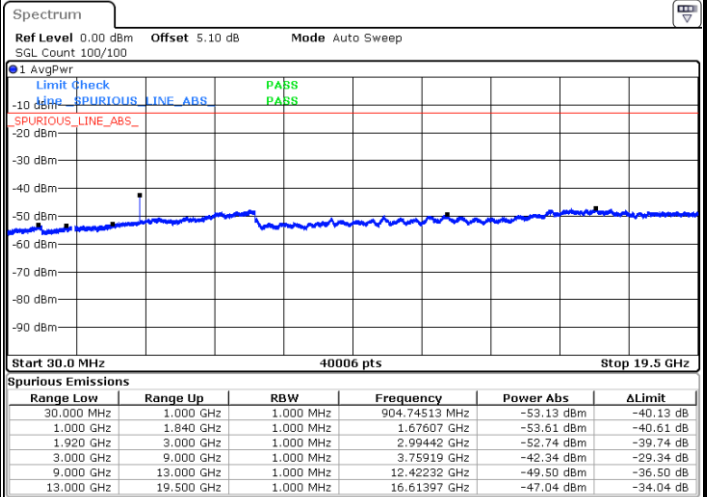

Highest Channel / 16QAM

Date: 4 JUN 2018 15:52:48

Date: 4 JUN 2018 16:16:16

LTE Band 25 / 1.4MHz

Lowest Channel / 64QAM

Middle Channel / 64QAM

Date: 4 JUN 2018 14:52:39

Date: 4 JUN 2018 14:54:05

Highest Channel / 64QAM

Date: 4 JUN 2018 14:59:53

**LTE Band 25 / 3MHz**

**Lowest Channel / 64QAM**

Date: 4 JUN 2018 15:09:29

**Middle Channel / 64QAM**

Date: 4 JUN 2018 15:06:39

**Highest Channel / 64QAM**