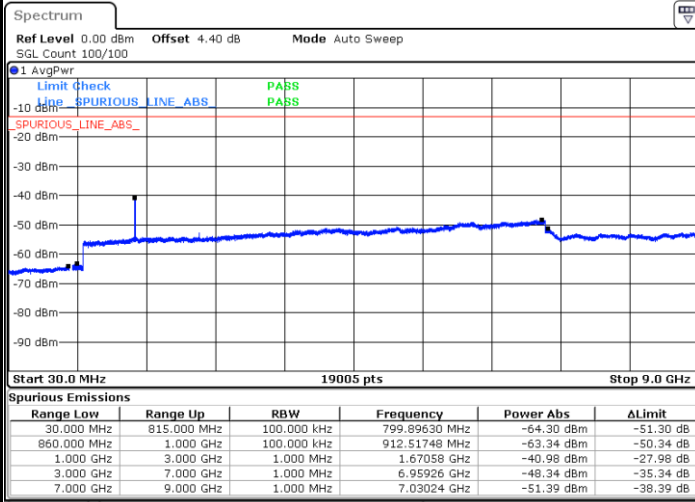

Date: 7 JUN 2018 15:25:44

Date: 7 JUN 2018 15:24:54

Middle Channel / QPSK

Middle Channel / 16QAM

Date: 7 JUN 2018 15:26:36

Date: 7 JUN 2018 15:27:13

LTE Band 26 / 1.4MHz

Highest Channel / QPSK

Date: 7 JUN 2018 15:29:04

Highest Channel / 16QAM

Date: 7 JUN 2018 15:28:32

LTE Band 26 / 3MHz

Lowest Channel / QPSK

Date: 7 JUN 2018 15:18:01

Lowest Channel / 16QAM

Date: 7 JUN 2018 15:31:52

LTE Band 26 / 3MHz

Middle Channel / QPSK

Middle Channel / 16QAM

Date: 7 JUN 2018 15:21:06

Date: 7 JUN 2018 15:20:08

Highest Channel / QPSK

Highest Channel / 16QAM

Date: 7 JUN 2018 15:21:41