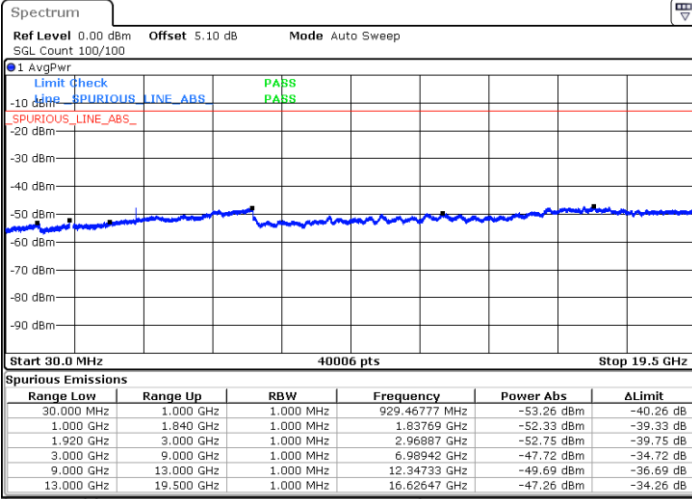

Date: 4 JUN 2018 15:05:57

**LTE Band 25 / 5MHz**

**Lowest Channel / 64QAM**

Date: 4 JUN 2018 15:32:53

**Middle Channel / 64QAM**

Date: 4 JUN 2018 15:31:20

**Highest Channel / 64QAM**

Date: 4 JUN 2018 15:23:56

LTE Band 25 / 10MHz

Lowest Channel / 64QAM

Middle Channel / 64QAM

Date: 4 JUN 2018 15:42:33

Date: 4 JUN 2018 15:44:42

Highest Channel / 64QAM

Date: 4 JUN 2018 15:38:48

LTE Band 25 / 15MHz

Lowest Channel / 64QAM

Middle Channel / 64QAM

Date: 4 JUN 2018 16:02:44

Date: 4 JUN 2018 16:07:53

Highest Channel / 64QAM

Date: 4 JUN 2018 16:08:45

LTE Band 25 / 20MHz

Lowest Channel / 64QAM

Middle Channel / 64QAM

Date: 4 JUN 2018 16:17:42

Date: 4 JUN 2018 16:20:27

Highest Channel / 64QAM

Date: 4 JUN 2018 16:16:58

LTE Band 26 / 1.4MHz

Lowest Channel / QPSK

Lowest Channel / 16QAM