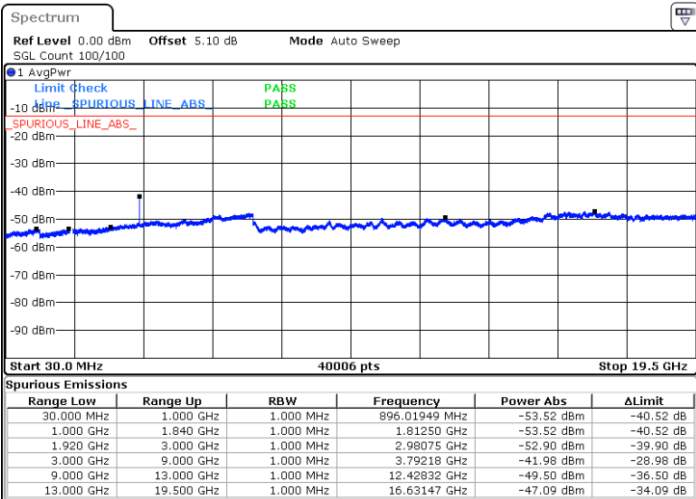

Lowest Channel / 16QAM

Date: 4 JUN 2018 16:18:24

LTE Band 25 / 20MHz

Middle Channel / QPSK

Middle Channel / 16QAM

Date: 4 JUN 2018 16:19:06

Date: 4 JUN 2018 16:19:46

Highest Channel / QPSK

Highest Channel / 16QAM

Date: 4 JUN 2018 15:52:48

Date: 4 JUN 2018 16:16:16

LTE Band 25 / 1.4MHz

Lowest Channel / 64QAM

Middle Channel / 64QAM

Date: 4 JUN 2018 14:52:39

Date: 4 JUN 2018 14:54:05