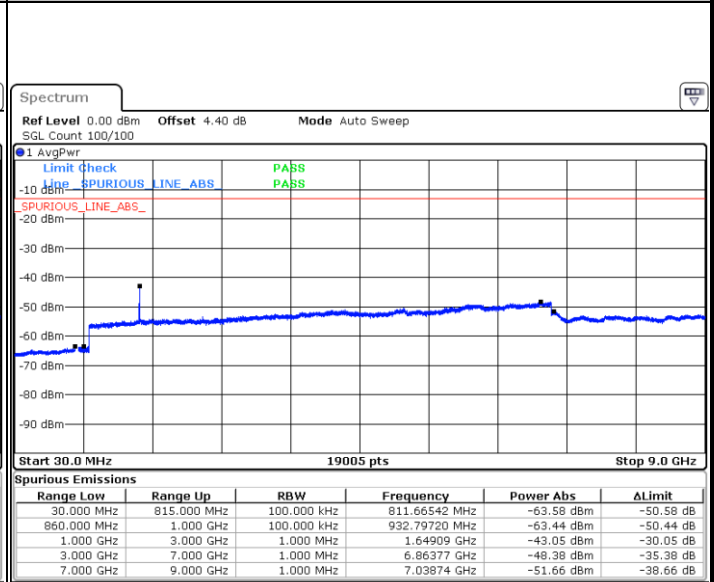

LTE Band 26 / 3MHz

Middle Channel / QPSK

Middle Channel / 16QAM

Date: 7 JUN 2018 15:21:06

Date: 7 JUN 2018 15:20:08

Highest Channel / QPSK

Highest Channel / 16QAM

Date: 7 JUN 2018 15:21:41

Date: 7 JUN 2018 15:22:10

LTE Band 26 / 5MHz

Lowest Channel / QPSK

Date: 7 JUN 2018 15:04:23

Lowest Channel / 16QAM

Date: 7 JUN 2018 15:03:43

Middle Channel / QPSK

Date: 7 JUN 2018 15:04:51

Middle Channel / 16QAM

Date: 7 JUN 2018 15:05:23

LTE Band 26 / 5MHz

Highest Channel / QPSK

Date: 7 JUN 2018 15:07:15

Highest Channel / 16QAM

Date: 7 JUN 2018 15:06:51

LTE Band 26 / 10MHz

Lowest Channel / QPSK

Date: 7 JUN 2018 14:48:50

Lowest Channel / 16QAM

Date: 7 JUN 2018 14:50:34

LTE Band 26 / 10MHz

Middle Channel / QPSK

Date: 7 JUN 2018 14:54:42

Middle Channel / 16QAM