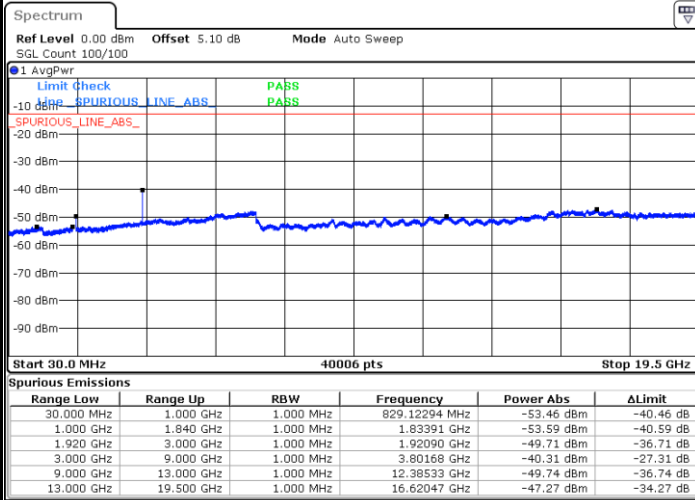

LTE Band 25 / 15MHz

Highest Channel / QPSK

Date: 4 JUN 2018 15:47:17

Highest Channel / 16QAM

Date: 4 JUN 2018 16:09:31

LTE Band 25 / 20MHz

Lowest Channel / QPSK

Date: 4 JUN 2018 15:48:00

Lowest Channel / 16QAM

Date: 4 JUN 2018 16:18:24

LTE Band 25 / 20MHz

Middle Channel / QPSK

Middle Channel / 16QAM

Date: 4 JUN 2018 16:19:06

Date: 4 JUN 2018 16:19:46

Highest Channel / QPSK