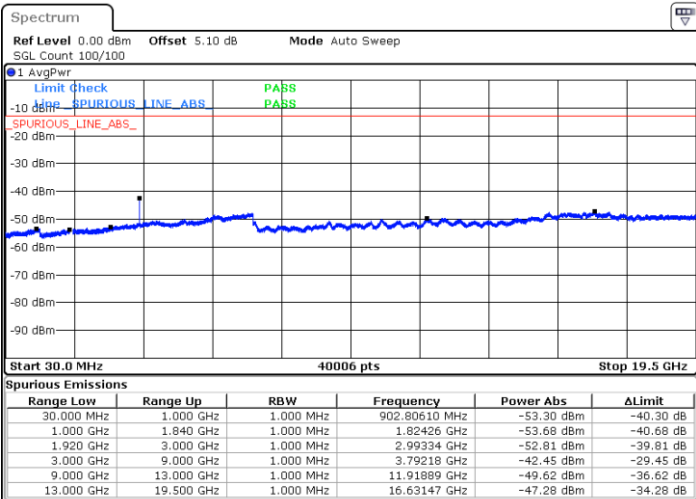

Lowest Channel / 64QAM

Middle Channel / 64QAM

Date: 4 JUN 2018 16:02:44

Date: 4 JUN 2018 16:07:53

Highest Channel / 64QAM

Date: 4 JUN 2018 16:08:45

LTE Band 25 / 20MHz

Lowest Channel / 64QAM

Middle Channel / 64QAM

Date: 4 JUN 2018 16:17:42

Date: 4 JUN 2018 16:20:27

Highest Channel / 64QAM

Date: 4 JUN 2018 16:16:58

LTE Band 26 / 1.4MHz

Lowest Channel / QPSK

Lowest Channel / 16QAM

Date: 7 JUN 2018 15:25:44

Date: 7 JUN 2018 15:24:54

Middle Channel / QPSK

Middle Channel / 16QAM

Date: 7 JUN 2018 15:26:36

Date: 7 JUN 2018 15:27:13

LTE Band 26 / 1.4MHz

Highest Channel / QPSK