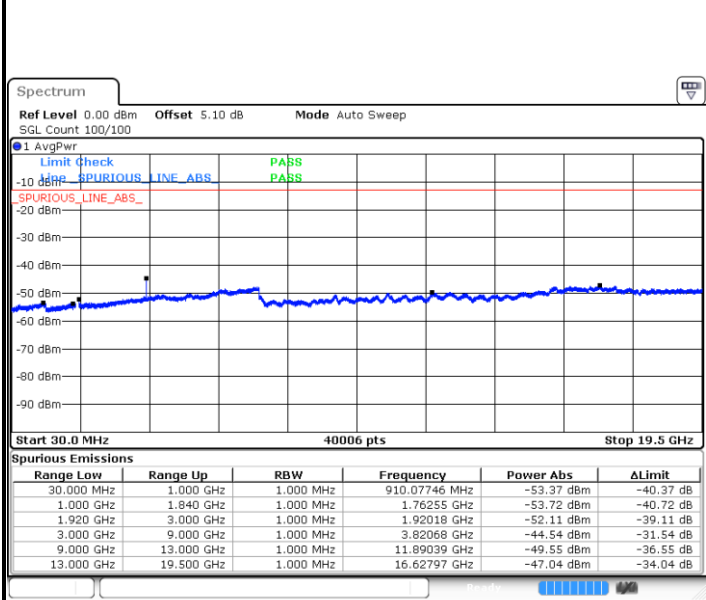

Highest Channel / 64QAM

Date: 4 JUN 2018 14:59:53

**LTE Band 25 / 3MHz**

**Lowest Channel / 64QAM**

Date: 4 JUN 2018 15:09:29

**Middle Channel / 64QAM**

Date: 4 JUN 2018 15:06:39

**Highest Channel / 64QAM**

Date: 4 JUN 2018 15:05:57

**LTE Band 25 / 5MHz**

**Lowest Channel / 64QAM**

Date: 4 JUN 2018 15:32:53

**Middle Channel / 64QAM**

Date: 4 JUN 2018 15:31:20

**Highest Channel / 64QAM**

Date: 4 JUN 2018 15:23:56

LTE Band 25 / 10MHz

Lowest Channel / 64QAM

Middle Channel / 64QAM

Date: 4 JUN 2018 15:42:33

Date: 4 JUN 2018 15:44:42

Highest Channel / 64QAM

Date: 4 JUN 2018 15:38:48

LTE Band 25 / 15MHz

Lowest Channel / 64QAM

Middle Channel / 64QAM

Date: 4 JUN 2018 16:02:44

Date: 4 JUN 2018 16:07:53

Highest Channel / 64QAM

Date: 4 JUN 2018 16:08:45

LTE Band 25 / 20MHz

Lowest Channel / 64QAM