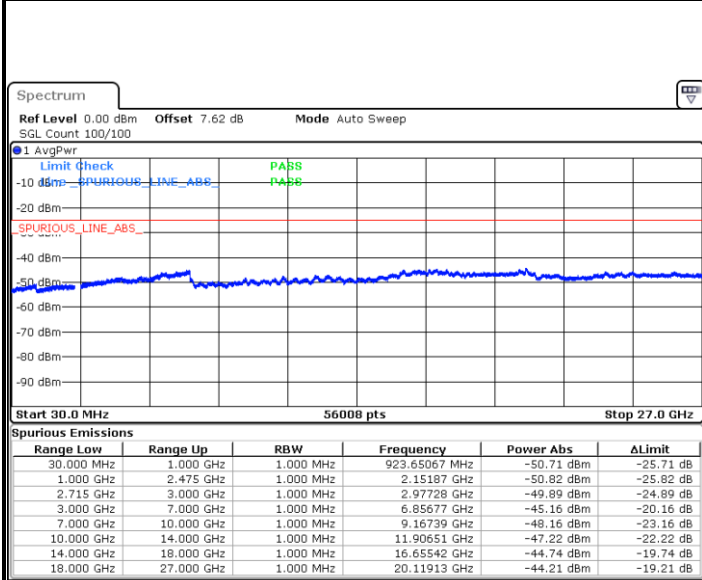

Lowest Channel / 64QAM

Middle Channel / 64QAM

Date: 7 JUN 2018 14:21:15

Date: 7 JUN 2018 14:28:52

Highest Channel / 64QAM

Date: 7 JUN 2018 14:36:16

LTE Band 41 / 5MHz

Lowest Channel / QPSK

Lowest Channel / 16QAM

Date: 5 JUN 2018 17:31:18

Date: 5 JUN 2018 17:37:11

Middle Channel / QPSK

Middle Channel / 16QAM

Date: 5 JUN 2018 17:40:27

Date: 5 JUN 2018 17:39:40

LTE Band 41 / 5MHz

Highest Channel / QPSK

Date: 5 JUN 2018 17:41:21

Highest Channel / 16QAM

Date: 5 JUN 2018 17:42:08

LTE Band 41 / 10MHz

Lowest Channel / QPSK

Date: 5 JUN 2018 17:45:25

Lowest Channel / 16QAM

Date: 5 JUN 2018 17:46:19

LTE Band 41 / 10MHz

Middle Channel / QPSK

Date: 5 JUN 2018 17:49:54

Middle Channel / 16QAM

Date: 5 JUN 2018 17:48:58

Highest Channel / QPSK

Date: 5 JUN 2018 17:50:45