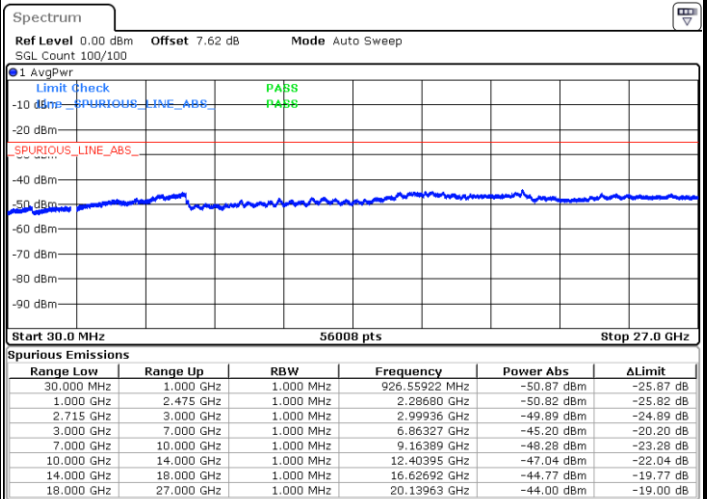

Middle Channel / QPSK

Middle Channel / 16QAM

Date: 5 JUN 2018 19:12:07

Date: 5 JUN 2018 18:34:55