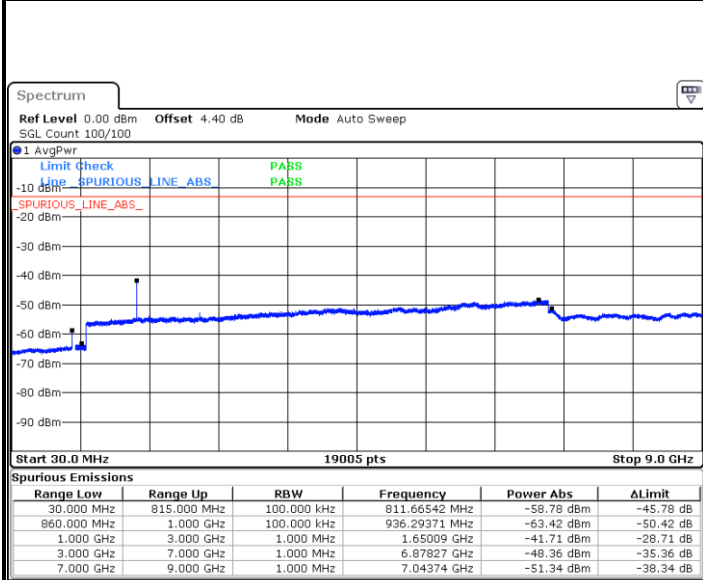

Lowest Channel / QPSK

Date: 7 JUN 2018 14:48:50

Lowest Channel / 16QAM

Date: 7 JUN 2018 14:50:34

LTE Band 26 / 10MHz

Middle Channel / QPSK

Date: 7 JUN 2018 14:54:42

Middle Channel / 16QAM

Date: 7 JUN 2018 14:53:35

Highest Channel / QPSK

Date: 7 JUN 2018 14:57:13

Highest Channel / 16QAM

Date: 7 JUN 2018 14:57:43

LTE Band 26 / 15MHz

Lowest Channel / QPSK

Date: 7 JUN 2018 14:27:14

Lowest Channel / 16QAM

Date: 7 JUN 2018 14:26:46

Middle Channel / QPSK

Date: 7 JUN 2018 14:27:43

Middle Channel / 16QAM

Date: 7 JUN 2018 14:28:13

LTE Band 26 / 15MHz

Highest Channel / QPSK

Highest Channel / 16QAM

Date: 7 JUN 2018 14:34:42

Date: 7 JUN 2018 14:35:27

LTE Band 26 / 1.4MHz

Lowest Channel / 64QAM

Middle Channel / 64QAM

Date: 7 JUN 2018 15:24:21

Date: 7 JUN 2018 15:27:39