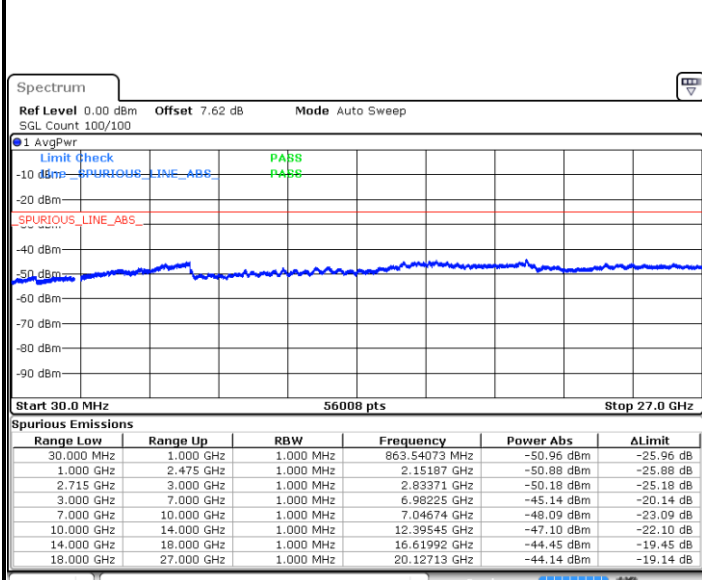

Lowest Channel / 64QAM

Middle Channel / 64QAM

Date: 7 JUN 2018 14:21:15

Date: 7 JUN 2018 14:28:52

Highest Channel / 64QAM

Date: 7 JUN 2018 14:36:16

LTE Band 41 / 5MHz

Lowest Channel / QPSK

Lowest Channel / 16QAM

Date: 5 JUN 2018 17:31:18

Date: 5 JUN 2018 17:37:11

Middle Channel / QPSK

Middle Channel / 16QAM

Date: 5 JUN 2018 17:40:27

Date: 5 JUN 2018 17:39:40

LTE Band 41 / 5MHz

Highest Channel / QPSK

Date: 5 JUN 2018 17:41:21

Highest Channel / 16QAM

Date: 5 JUN 2018 17:42:08

LTE Band 41 / 10MHz

Lowest Channel / QPSK

Date: 5 JUN 2018 17:45:25

Lowest Channel / 16QAM

Date: 5 JUN 2018 17:46:19

LTE Band 41 / 10MHz

Middle Channel / QPSK

Date: 5 JUN 2018 17:49:54

Middle Channel / 16QAM

Date: 5 JUN 2018 17:48:58

Highest Channel / QPSK

Date: 5 JUN 2018 17:50:45