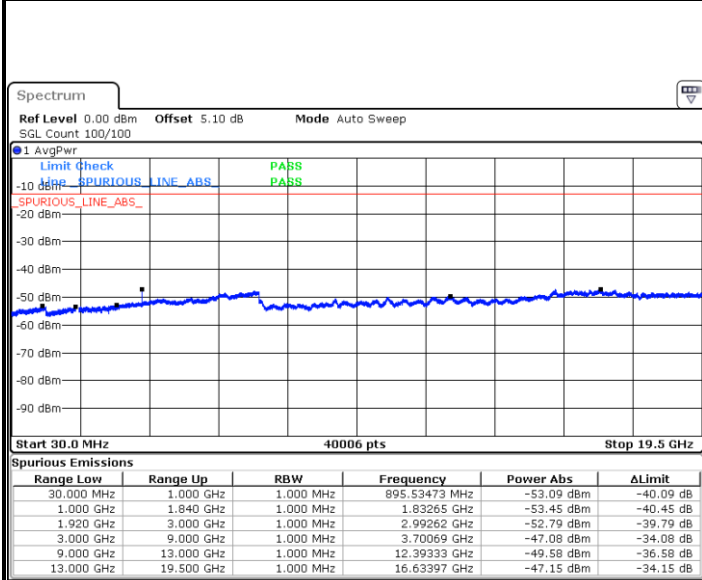

Highest Channel / 16QAM

Date: 4 JUN 2018 15:52:48

Date: 4 JUN 2018 16:16:16

LTE Band 25 / 1.4MHz

Lowest Channel / 64QAM

Middle Channel / 64QAM

Date: 4 JUN 2018 14:52:39

Date: 4 JUN 2018 14:54:05

Highest Channel / 64QAM

Date: 4 JUN 2018 14:59:53

**LTE Band 25 / 3MHz**

**Lowest Channel / 64QAM**

Date: 4 JUN 2018 15:09:29

**Middle Channel / 64QAM**

Date: 4 JUN 2018 15:06:39

**Highest Channel / 64QAM**

Date: 4 JUN 2018 15:05:57

**LTE Band 25 / 5MHz**

**Lowest Channel / 64QAM**

Date: 4 JUN 2018 15:32:53

**Middle Channel / 64QAM**

Date: 4 JUN 2018 15:31:20

**Highest Channel / 64QAM**

Date: 4 JUN 2018 15:23:56