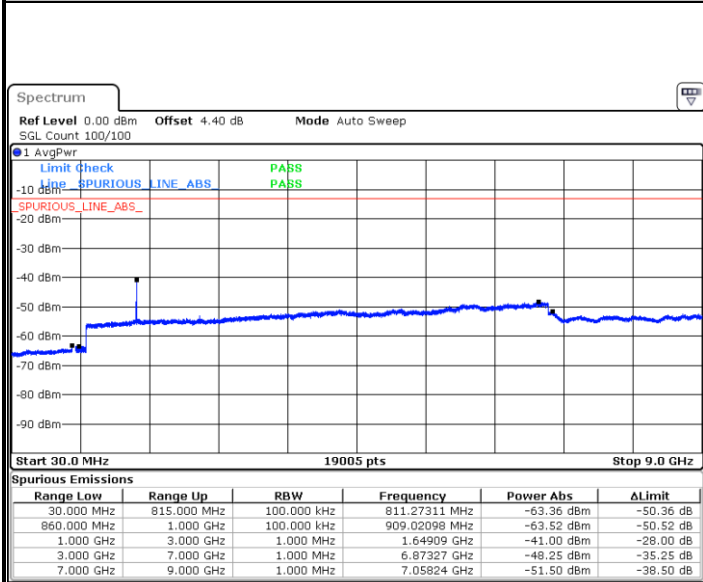

Date: 7 JUN 2018 15:29:04

Highest Channel / 16QAM

Date: 7 JUN 2018 15:28:32

LTE Band 26 / 3MHz

Lowest Channel / QPSK

Date: 7 JUN 2018 15:18:01

Lowest Channel / 16QAM

Date: 7 JUN 2018 15:31:52

LTE Band 26 / 3MHz

Middle Channel / QPSK

Middle Channel / 16QAM

Date: 7 JUN 2018 15:21:06

Date: 7 JUN 2018 15:20:08

Highest Channel / QPSK

Highest Channel / 16QAM

Date: 7 JUN 2018 15:21:41

Date: 7 JUN 2018 15:22:10

LTE Band 26 / 5MHz

Lowest Channel / QPSK

Date: 7 JUN 2018 15:04:23

Lowest Channel / 16QAM

Date: 7 JUN 2018 15:03:43

Middle Channel / QPSK

Date: 7 JUN 2018 15:04:51

Middle Channel / 16QAM

Date: 7 JUN 2018 15:05:23

LTE Band 26 / 5MHz

Highest Channel / QPSK

Date: 7 JUN 2018 15:07:15

Highest Channel / 16QAM

Date: 7 JUN 2018 15:06:51

LTE Band 26 / 10MHz