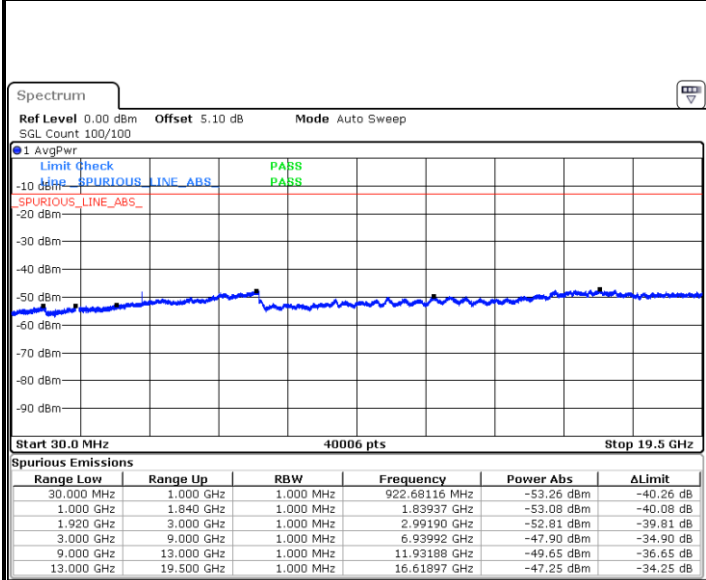

Highest Channel / 16QAM

Date: 4 JUN 2018 15:52:48

Date: 4 JUN 2018 16:16:16

LTE Band 25 / 1.4MHz

Lowest Channel / 64QAM

Middle Channel / 64QAM

Date: 4 JUN 2018 14:52:39

Date: 4 JUN 2018 14:54:05

Highest Channel / 64QAM

Date: 4 JUN 2018 14:59:53

**LTE Band 25 / 3MHz**

**Lowest Channel / 64QAM**

Date: 4 JUN 2018 15:09:29

**Middle Channel / 64QAM**

Date: 4 JUN 2018 15:06:39

**Highest Channel / 64QAM**

Date: 4 JUN 2018 15:05:57

**LTE Band 25 / 5MHz**

**Lowest Channel / 64QAM**

Date: 4 JUN 2018 15:32:53

**Middle Channel / 64QAM**

Date: 4 JUN 2018 15:31:20

**Highest Channel / 64QAM**

Date: 4 JUN 2018 15:23:56