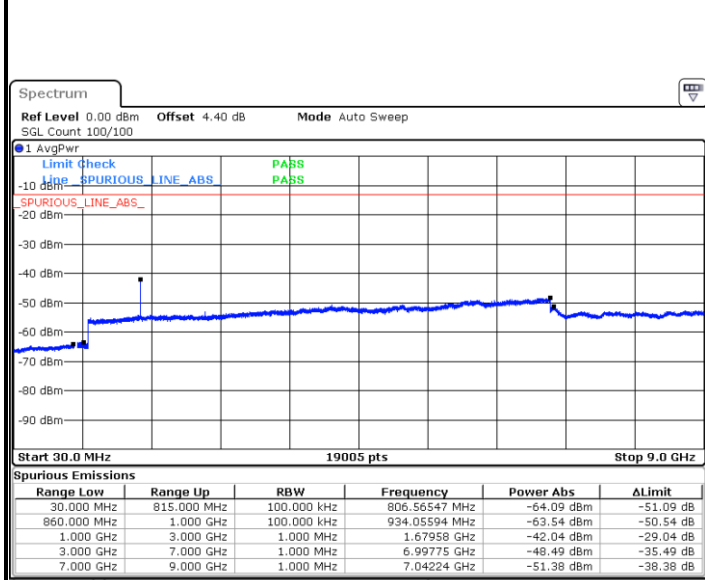

Highest Channel / 64QAM

Date: 7 JUN 2018 15:28:06

LTE Band 26 / 3MHz

Lowest Channel / 64QAM

Middle Channel / 64QAM

Date: 7 JUN 2018 15:19:09

Date: 7 JUN 2018 15:19:36

Highest Channel / 64QAM

Date: 7 JUN 2018 15:22:36

LTE Band 26 / 5MHz

Lowest Channel / 64QAM

Middle Channel / 64QAM

Date: 7 JUN 2018 15:03:18

Date: 7 JUN 2018 15:05:50

Highest Channel / 64QAM

Date: 7 JUN 2018 15:06:26

**LTE Band 26 / 10MHz**

**Lowest Channel / 64QAM**

Date: 7 JUN 2018 14:51:02

**Middle Channel / 64QAM**

Date: 7 JUN 2018 14:51:46

**Highest Channel / 64QAM**

Date: 7 JUN 2018 14:58:09

LTE Band 26 / 15MHz

Lowest Channel / 64QAM

Middle Channel / 64QAM

Date: 7 JUN 2018 14:21:15

Date: 7 JUN 2018 14:28:52

Highest Channel / 64QAM

Date: 7 JUN 2018 14:36:16

LTE Band 41 / 5MHz

Lowest Channel / QPSK