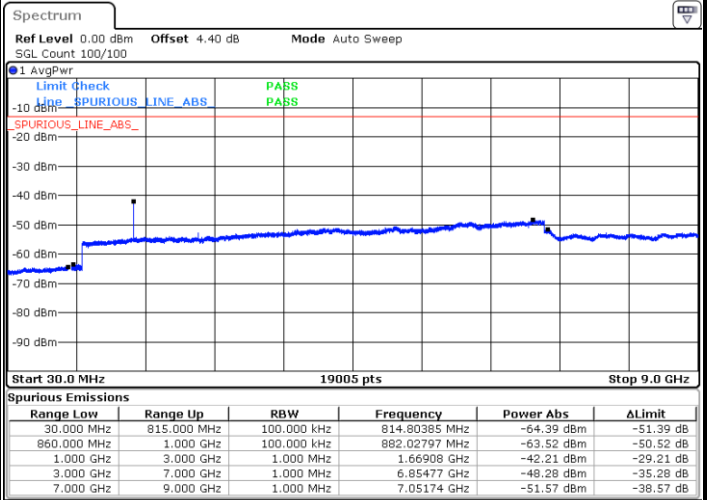

Highest Channel / 16QAM

Date: 7 JUN 2018 14:34:42

Date: 7 JUN 2018 14:35:27

LTE Band 26 / 1.4MHz

Lowest Channel / 64QAM

Middle Channel / 64QAM

Date: 7 JUN 2018 15:24:21

Date: 7 JUN 2018 15:27:39

Highest Channel / 64QAM

Date: 7 JUN 2018 15:28:06

LTE Band 26 / 3MHz

Lowest Channel / 64QAM

Middle Channel / 64QAM

Date: 7 JUN 2018 15:19:09

Date: 7 JUN 2018 15:19:36

Highest Channel / 64QAM

Date: 7 JUN 2018 15:22:36

LTE Band 26 / 5MHz

Lowest Channel / 64QAM

Middle Channel / 64QAM

Date: 7 JUN 2018 15:03:18

Date: 7 JUN 2018 15:05:50

Highest Channel / 64QAM

Date: 7 JUN 2018 15:06:26

**LTE Band 26 / 10MHz**

**Lowest Channel / 64QAM**

Date: 7 JUN 2018 14:51:02

**Middle Channel / 64QAM**

Date: 7 JUN 2018 14:51:46

**Highest Channel / 64QAM**

Date: 7 JUN 2018 14:58:09

LTE Band 26 / 15MHz