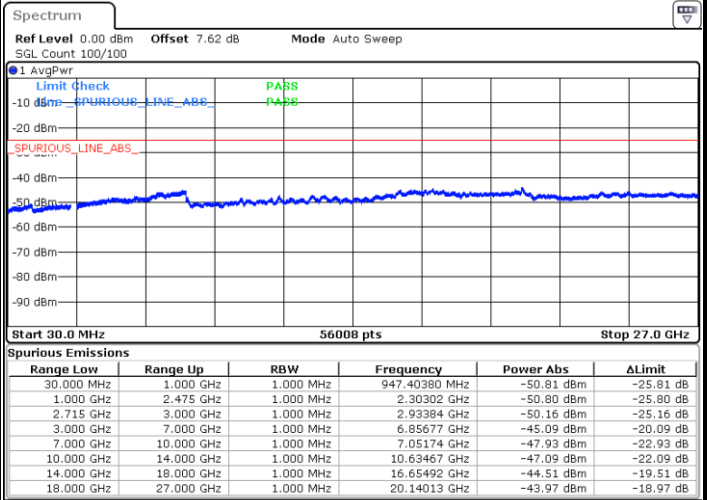

Date: 5 JUN 2018 17:46:19

LTE Band 41 / 10MHz

Middle Channel / QPSK

Date: 5 JUN 2018 17:49:54

Middle Channel / 16QAM

Date: 5 JUN 2018 17:48:58

Highest Channel / QPSK

Date: 5 JUN 2018 17:50:45

Highest Channel / 16QAM

Date: 5 JUN 2018 17:51:38

LTE Band 41 / 15MHz

Lowest Channel / QPSK

Lowest Channel / 16QAM

Date: 5 JUN 2018 18:31:24

Date: 5 JUN 2018 18:32:15

Middle Channel / QPSK