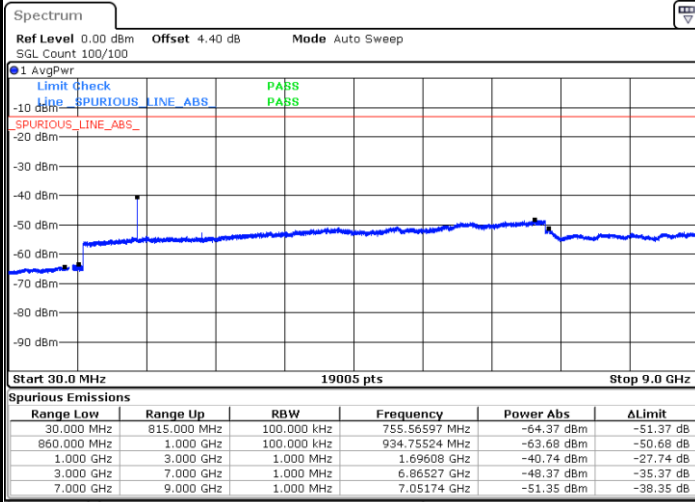

Middle Channel / 64QAM

Date: 4 JUN 2018 16:17:42

Date: 4 JUN 2018 16:20:27

Highest Channel / 64QAM

Date: 4 JUN 2018 16:16:58

LTE Band 26 / 1.4MHz

Lowest Channel / QPSK

Lowest Channel / 16QAM

Date: 7 JUN 2018 15:25:44

Date: 7 JUN 2018 15:24:54

Middle Channel / QPSK

Middle Channel / 16QAM

Date: 7 JUN 2018 15:26:36

Date: 7 JUN 2018 15:27:13

LTE Band 26 / 1.4MHz

Highest Channel / QPSK

Date: 7 JUN 2018 15:29:04

Highest Channel / 16QAM

Date: 7 JUN 2018 15:28:32

LTE Band 26 / 3MHz

Lowest Channel / QPSK

Date: 7 JUN 2018 15:18:01

Lowest Channel / 16QAM

Date: 7 JUN 2018 15:31:52