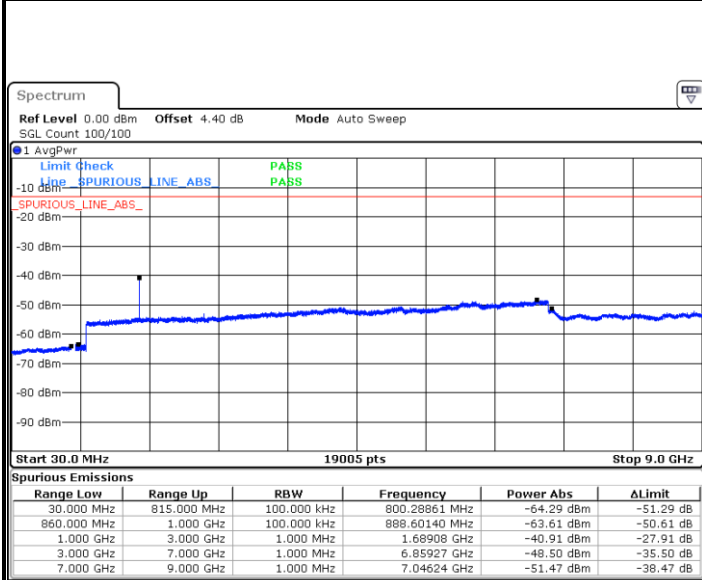

Date: 7 JUN 2018 15:22:10

LTE Band 26 / 5MHz

Lowest Channel / QPSK

Date: 7 JUN 2018 15:04:23

Lowest Channel / 16QAM

Date: 7 JUN 2018 15:03:43

Middle Channel / QPSK

Date: 7 JUN 2018 15:04:51

Middle Channel / 16QAM

Date: 7 JUN 2018 15:05:23

LTE Band 26 / 5MHz

Highest Channel / QPSK

Date: 7 JUN 2018 15:07:15

Highest Channel / 16QAM

Date: 7 JUN 2018 15:06:51

LTE Band 26 / 10MHz

Lowest Channel / QPSK

Date: 7 JUN 2018 14:48:50

Lowest Channel / 16QAM

Date: 7 JUN 2018 14:50:34

LTE Band 26 / 10MHz

Middle Channel / QPSK

Date: 7 JUN 2018 14:54:42

Middle Channel / 16QAM

Date: 7 JUN 2018 14:53:35

Highest Channel / QPSK

Date: 7 JUN 2018 14:57:13

Highest Channel / 16QAM

Date: 7 JUN 2018 14:57:43

LTE Band 26 / 15MHz

Lowest Channel / QPSK

Date: 7 JUN 2018 14:27:14