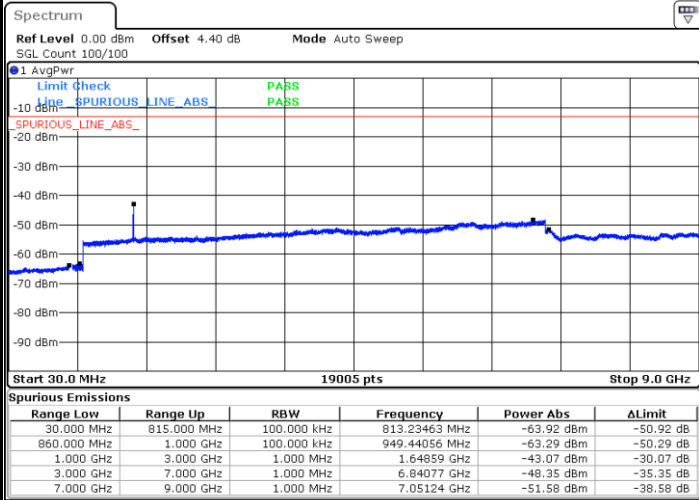

Highest Channel / 16QAM

Date: 7 JUN 2018 14:34:42

Date: 7 JUN 2018 14:35:27

LTE Band 26 / 1.4MHz

Lowest Channel / 64QAM

Middle Channel / 64QAM

Date: 7 JUN 2018 15:24:21

Date: 7 JUN 2018 15:27:39

Highest Channel / 64QAM

Date: 7 JUN 2018 15:28:06

LTE Band 26 / 3MHz

Lowest Channel / 64QAM

Middle Channel / 64QAM

Date: 7 JUN 2018 15:19:09

Date: 7 JUN 2018 15:19:36

Highest Channel / 64QAM

Date: 7 JUN 2018 15:22:36

LTE Band 26 / 5MHz

Lowest Channel / 64QAM

Middle Channel / 64QAM

Date: 7 JUN 2018 15:03:18

Date: 7 JUN 2018 15:05:50

Highest Channel / 64QAM

Date: 7 JUN 2018 15:06:26

**LTE Band 26 / 10MHz**

**Lowest Channel / 64QAM**

Date: 7 JUN 2018 14:51:02

**Middle Channel / 64QAM**

Date: 7 JUN 2018 14:51:46

**Highest Channel / 64QAM**

Date: 7 JUN 2018 14:58:09

LTE Band 26 / 15MHz