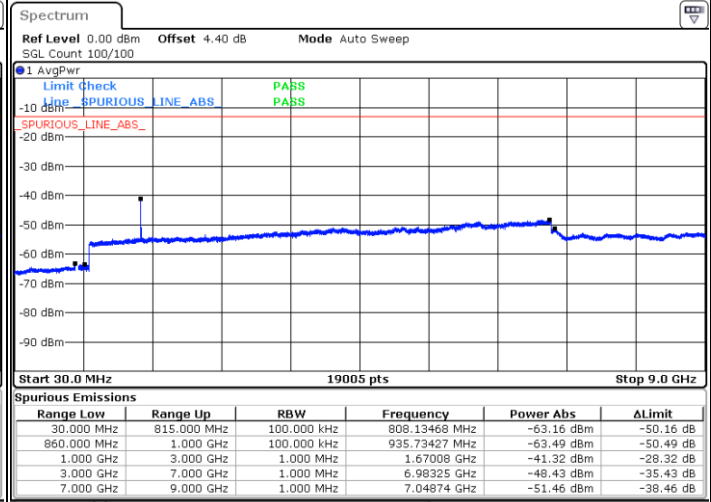

Date: 7 JUN 2018 14:53:35

Highest Channel / QPSK

Date: 7 JUN 2018 14:57:13

Highest Channel / 16QAM

Date: 7 JUN 2018 14:57:43

LTE Band 26 / 15MHz

Lowest Channel / QPSK

Date: 7 JUN 2018 14:27:14

Lowest Channel / 16QAM

Date: 7 JUN 2018 14:26:46

Middle Channel / QPSK

Date: 7 JUN 2018 14:27:43

Middle Channel / 16QAM

Date: 7 JUN 2018 14:28:13

LTE Band 26 / 15MHz

Highest Channel / QPSK

Highest Channel / 16QAM

Date: 7 JUN 2018 14:34:42

Date: 7 JUN 2018 14:35:27

LTE Band 26 / 1.4MHz

Lowest Channel / 64QAM

Middle Channel / 64QAM

Date: 7 JUN 2018 15:24:21

Date: 7 JUN 2018 15:27:39

Highest Channel / 64QAM

Date: 7 JUN 2018 15:28:06

LTE Band 26 / 3MHz

Lowest Channel / 64QAM

Middle Channel / 64QAM

Date: 7 JUN 2018 15:19:09

Date: 7 JUN 2018 15:19:36

Highest Channel / 64QAM