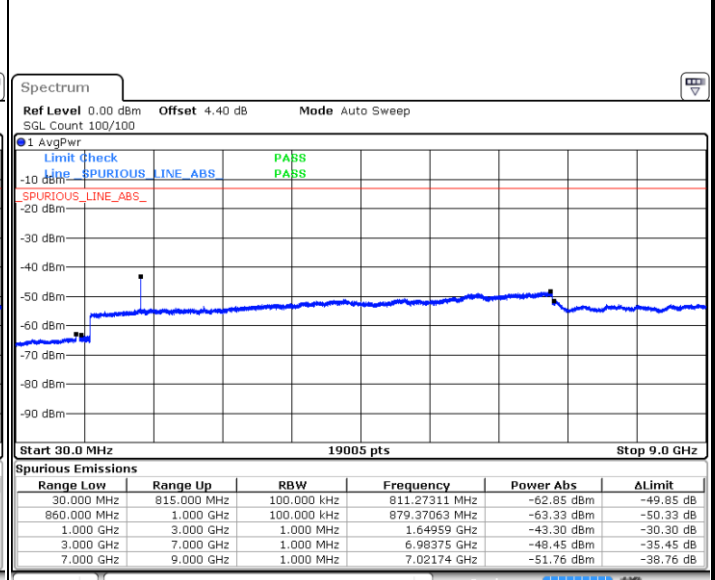

Date: 7 JUN 2018 15:22:10

LTE Band 26 / 5MHz

Lowest Channel / QPSK

Date: 7 JUN 2018 15:04:23

Lowest Channel / 16QAM

Date: 7 JUN 2018 15:03:43

Middle Channel / QPSK

Date: 7 JUN 2018 15:04:51

Middle Channel / 16QAM

Date: 7 JUN 2018 15:05:23

LTE Band 26 / 5MHz

Highest Channel / QPSK

Date: 7 JUN 2018 15:07:15

Highest Channel / 16QAM

Date: 7 JUN 2018 15:06:51

LTE Band 26 / 10MHz

Lowest Channel / QPSK

Date: 7 JUN 2018 14:48:50

Lowest Channel / 16QAM

Date: 7 JUN 2018 14:50:34

LTE Band 26 / 10MHz

Middle Channel / QPSK

Date: 7 JUN 2018 14:54:42

Middle Channel / 16QAM

Date: 7 JUN 2018 14:53:35

Highest Channel / QPSK

Date: 7 JUN 2018 14:57:13

Highest Channel / 16QAM

Date: 7 JUN 2018 14:57:43

LTE Band 26 / 15MHz

Lowest Channel / QPSK

Date: 7 JUN 2018 14:27:14