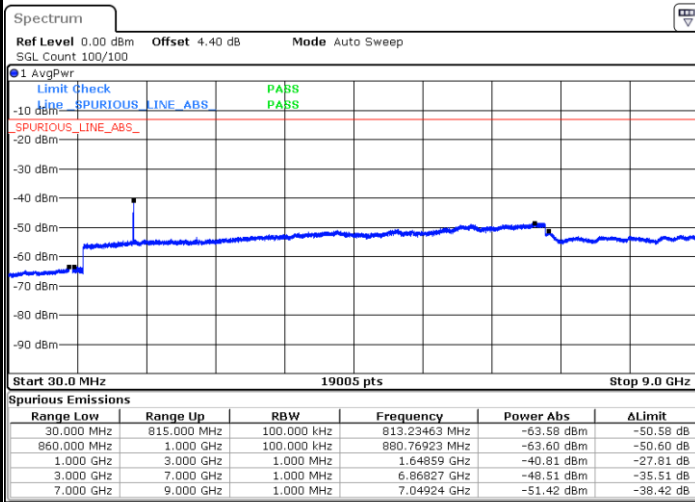

Date: 7 JUN 2018 15:25:44

Date: 7 JUN 2018 15:24:54

Middle Channel / QPSK

Middle Channel / 16QAM

Date: 7 JUN 2018 15:26:36

Date: 7 JUN 2018 15:27:13

LTE Band 26 / 1.4MHz

Highest Channel / QPSK

Date: 7 JUN 2018 15:29:04

Highest Channel / 16QAM

Date: 7 JUN 2018 15:28:32

LTE Band 26 / 3MHz

Lowest Channel / QPSK

Date: 7 JUN 2018 15:18:01

Lowest Channel / 16QAM

Date: 7 JUN 2018 15:31:52

LTE Band 26 / 3MHz

Middle Channel / QPSK

Middle Channel / 16QAM

Date: 7 JUN 2018 15:21:06

Date: 7 JUN 2018 15:20:08

Highest Channel / QPSK

Highest Channel / 16QAM

Date: 7 JUN 2018 15:21:41