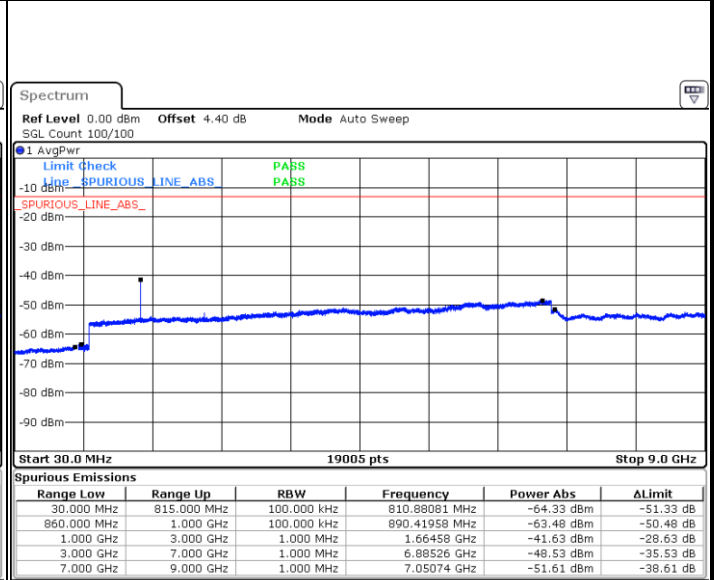

Highest Channel / 64QAM

Date: 7 JUN 2018 15:28:06

LTE Band 26 / 3MHz

Lowest Channel / 64QAM

Middle Channel / 64QAM

Date: 7 JUN 2018 15:19:09

Date: 7 JUN 2018 15:19:36

Highest Channel / 64QAM

Date: 7 JUN 2018 15:22:36

LTE Band 26 / 5MHz

Lowest Channel / 64QAM

Middle Channel / 64QAM

Date: 7 JUN 2018 15:03:18

Date: 7 JUN 2018 15:05:50

Highest Channel / 64QAM

Date: 7 JUN 2018 15:06:26

**LTE Band 26 / 10MHz**

**Lowest Channel / 64QAM**

Date: 7 JUN 2018 14:51:02

**Middle Channel / 64QAM**

Date: 7 JUN 2018 14:51:46

**Highest Channel / 64QAM**

Date: 7 JUN 2018 14:58:09

LTE Band 26 / 15MHz

Lowest Channel / 64QAM

Middle Channel / 64QAM

Date: 7 JUN 2018 14:21:15

Date: 7 JUN 2018 14:28:52

Highest Channel / 64QAM

Date: 7 JUN 2018 14:36:16

LTE Band 41 / 5MHz

Lowest Channel / QPSK