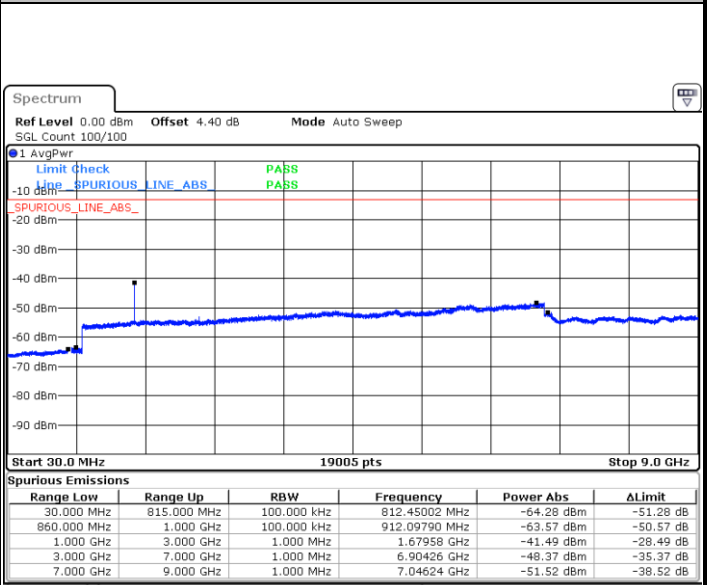

Middle Channel / 16QAM

Date: 7 JUN 2018 15:05:23

LTE Band 26 / 5MHz

Highest Channel / QPSK

Date: 7 JUN 2018 15:07:15

Highest Channel / 16QAM

Date: 7 JUN 2018 15:06:51

LTE Band 26 / 10MHz

Lowest Channel / QPSK

Date: 7 JUN 2018 14:48:50

Lowest Channel / 16QAM

Date: 7 JUN 2018 14:50:34

LTE Band 26 / 10MHz

Middle Channel / QPSK

Date: 7 JUN 2018 14:54:42

Middle Channel / 16QAM

Date: 7 JUN 2018 14:53:35

Highest Channel / QPSK

Date: 7 JUN 2018 14:57:13

Highest Channel / 16QAM

Date: 7 JUN 2018 14:57:43

LTE Band 26 / 15MHz

Lowest Channel / QPSK

Date: 7 JUN 2018 14:27:14

Lowest Channel / 16QAM

Date: 7 JUN 2018 14:26:46

Middle Channel / QPSK

Date: 7 JUN 2018 14:27:43

Middle Channel / 16QAM

Date: 7 JUN 2018 14:28:13

LTE Band 26 / 15MHz

Highest Channel / QPSK