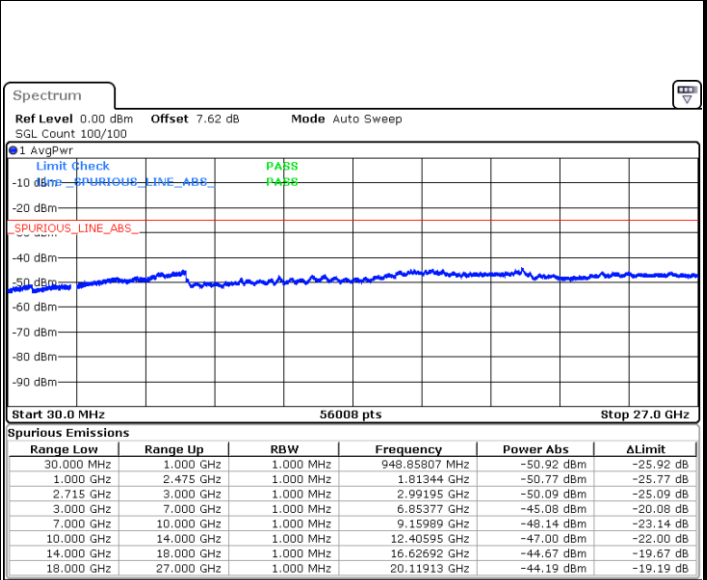

**LTE Band 26 / 10MHz**

**Lowest Channel / 64QAM**

Date: 7 JUN 2018 14:51:02

**Middle Channel / 64QAM**

Date: 7 JUN 2018 14:51:46

**Highest Channel / 64QAM**

Date: 7 JUN 2018 14:58:09

LTE Band 26 / 15MHz

Lowest Channel / 64QAM

Middle Channel / 64QAM

Date: 7 JUN 2018 14:21:15

Date: 7 JUN 2018 14:28:52

Highest Channel / 64QAM

Date: 7 JUN 2018 14:36:16

LTE Band 41 / 5MHz

Lowest Channel / QPSK

Lowest Channel / 16QAM

Date: 5 JUN 2018 17:31:18

Date: 5 JUN 2018 17:37:11

Middle Channel / QPSK

Middle Channel / 16QAM

Date: 5 JUN 2018 17:40:27

Date: 5 JUN 2018 17:39:40

LTE Band 41 / 5MHz

Highest Channel / QPSK

Date: 5 JUN 2018 17:41:21

Highest Channel / 16QAM

Date: 5 JUN 2018 17:42:08

LTE Band 41 / 10MHz

Lowest Channel / QPSK

Date: 5 JUN 2018 17:45:25

Lowest Channel / 16QAM