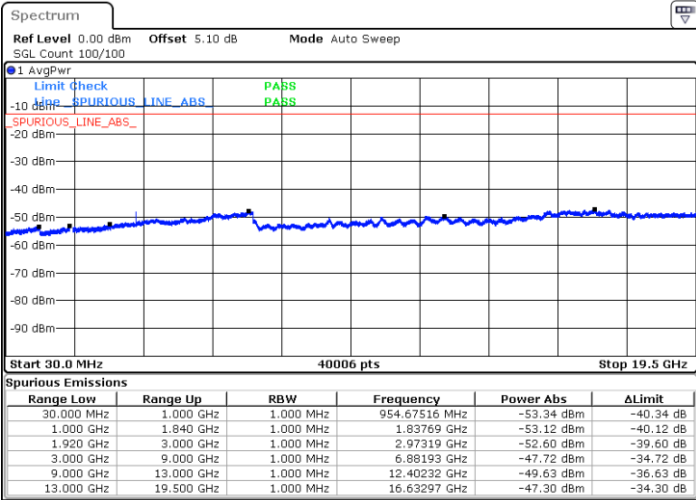

Highest Channel / 64QAM

Date: 4 JUN 2018 14:59:53

**LTE Band 25 / 3MHz**

**Lowest Channel / 64QAM**

Date: 4 JUN 2018 15:09:29

**Middle Channel / 64QAM**

Date: 4 JUN 2018 15:06:39

**Highest Channel / 64QAM**

Date: 4 JUN 2018 15:05:57

**LTE Band 25 / 5MHz**

**Lowest Channel / 64QAM**

Date: 4 JUN 2018 15:32:53

**Middle Channel / 64QAM**

Date: 4 JUN 2018 15:31:20

**Highest Channel / 64QAM**

Date: 4 JUN 2018 15:23:56

LTE Band 25 / 10MHz

Lowest Channel / 64QAM

Middle Channel / 64QAM

Date: 4 JUN 2018 15:42:33

Date: 4 JUN 2018 15:44:42

Highest Channel / 64QAM

Date: 4 JUN 2018 15:38:48

LTE Band 25 / 15MHz