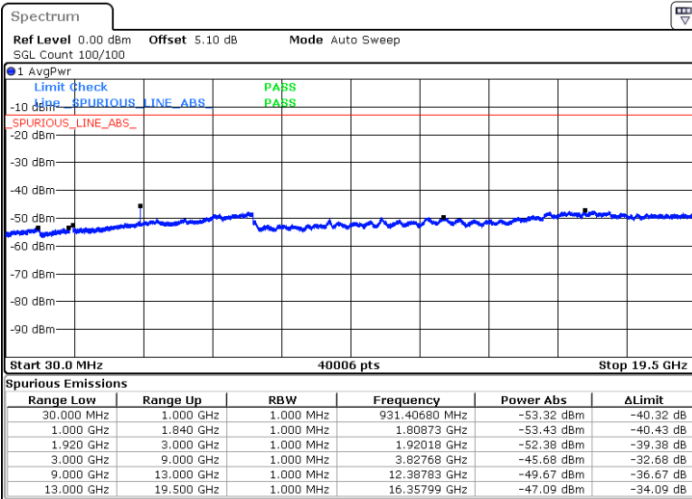

Highest Channel / 16QAM

Date: 4 JUN 2018 15:52:48

Date: 4 JUN 2018 16:16:16

LTE Band 25 / 1.4MHz

Lowest Channel / 64QAM

Middle Channel / 64QAM

Date: 4 JUN 2018 14:52:39

Date: 4 JUN 2018 14:54:05

Highest Channel / 64QAM

Date: 4 JUN 2018 14:59:53

**LTE Band 25 / 3MHz**

**Lowest Channel / 64QAM**

Date: 4 JUN 2018 15:09:29

**Middle Channel / 64QAM**

Date: 4 JUN 2018 15:06:39

**Highest Channel / 64QAM**