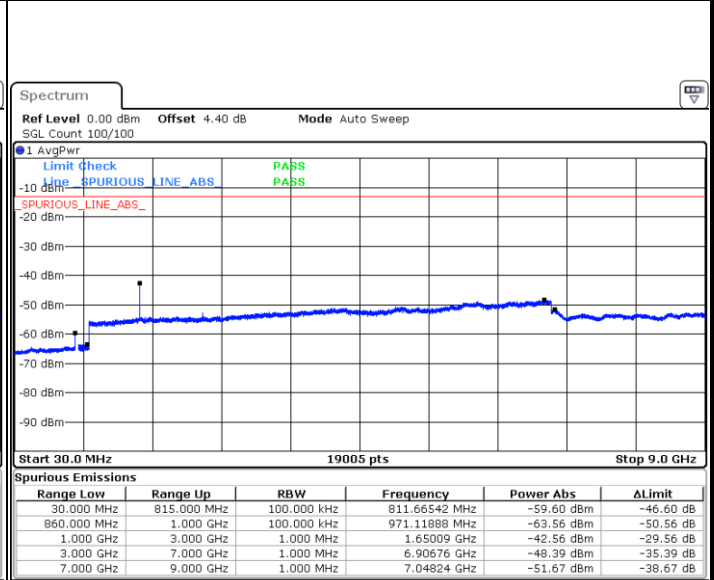

Lowest Channel / QPSK

Date: 7 JUN 2018 14:48:50

Lowest Channel / 16QAM

Date: 7 JUN 2018 14:50:34

LTE Band 26 / 10MHz

Middle Channel / QPSK

Date: 7 JUN 2018 14:54:42

Middle Channel / 16QAM

Date: 7 JUN 2018 14:53:35

Highest Channel / QPSK

Date: 7 JUN 2018 14:57:13

Highest Channel / 16QAM

Date: 7 JUN 2018 14:57:43

LTE Band 26 / 15MHz

Lowest Channel / QPSK

Date: 7 JUN 2018 14:27:14

Lowest Channel / 16QAM

Date: 7 JUN 2018 14:26:46

Middle Channel / QPSK

Date: 7 JUN 2018 14:27:43

Middle Channel / 16QAM

Date: 7 JUN 2018 14:28:13

LTE Band 26 / 15MHz

Highest Channel / QPSK

Highest Channel / 16QAM

Date: 7 JUN 2018 14:34:42

Date: 7 JUN 2018 14:35:27

LTE Band 26 / 1.4MHz

Lowest Channel / 64QAM

Middle Channel / 64QAM

Date: 7 JUN 2018 15:24:21

Date: 7 JUN 2018 15:27:39