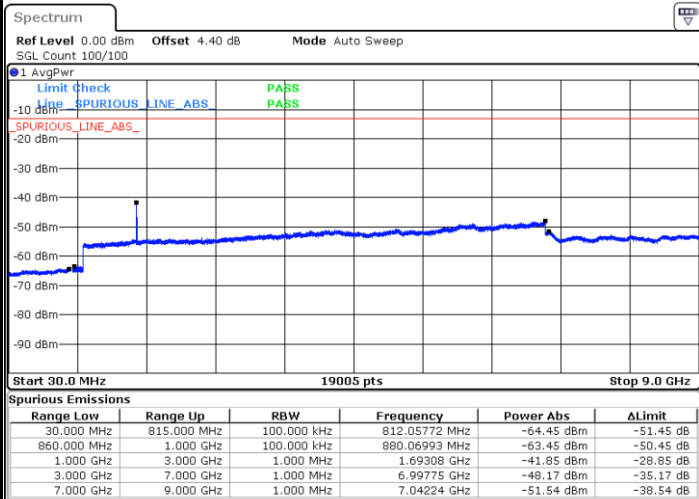

Highest Channel / 16QAM

Date: 7 JUN 2018 14:34:42

Date: 7 JUN 2018 14:35:27

LTE Band 26 / 1.4MHz

Lowest Channel / 64QAM

Middle Channel / 64QAM

Date: 7 JUN 2018 15:24:21

Date: 7 JUN 2018 15:27:39

Highest Channel / 64QAM

Date: 7 JUN 2018 15:28:06

LTE Band 26 / 3MHz

Lowest Channel / 64QAM

Middle Channel / 64QAM

Date: 7 JUN 2018 15:19:09

Date: 7 JUN 2018 15:19:36

Highest Channel / 64QAM

Date: 7 JUN 2018 15:22:36

LTE Band 26 / 5MHz

Lowest Channel / 64QAM

Middle Channel / 64QAM

Date: 7 JUN 2018 15:03:18

Date: 7 JUN 2018 15:05:50

Highest Channel / 64QAM

Date: 7 JUN 2018 15:06:26

**LTE Band 26 / 10MHz**

**Lowest Channel / 64QAM**

Date: 7 JUN 2018 14:51:02

**Middle Channel / 64QAM**

Date: 7 JUN 2018 14:51:46

**Highest Channel / 64QAM**

Date: 7 JUN 2018 14:58:09

LTE Band 26 / 15MHz