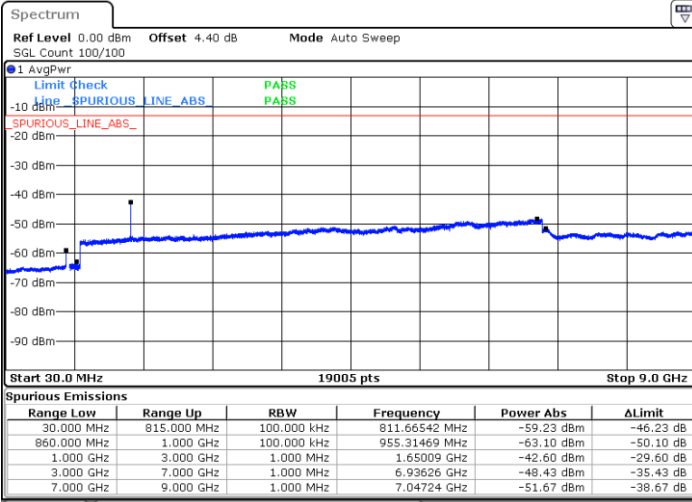

Date: 7 JUN 2018 15:22:36

LTE Band 26 / 5MHz

Lowest Channel / 64QAM

Middle Channel / 64QAM

Date: 7 JUN 2018 15:03:18

Date: 7 JUN 2018 15:05:50

Highest Channel / 64QAM

Date: 7 JUN 2018 15:06:26

**LTE Band 26 / 10MHz**

**Lowest Channel / 64QAM**

Date: 7 JUN 2018 14:51:02

**Middle Channel / 64QAM**

Date: 7 JUN 2018 14:51:46

**Highest Channel / 64QAM**

Date: 7 JUN 2018 14:58:09

LTE Band 26 / 15MHz

Lowest Channel / 64QAM

Middle Channel / 64QAM

Date: 7 JUN 2018 14:21:15

Date: 7 JUN 2018 14:28:52

Highest Channel / 64QAM

Date: 7 JUN 2018 14:36:16

LTE Band 41 / 5MHz

Lowest Channel / QPSK