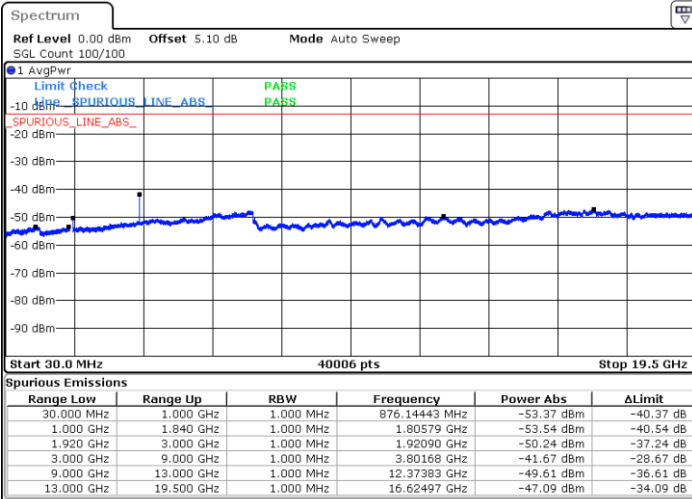

LTE Band 25 / 10MHz

Lowest Channel / 64QAM

Middle Channel / 64QAM

Date: 4 JUN 2018 15:42:33

Date: 4 JUN 2018 15:44:42

Highest Channel / 64QAM

Date: 4 JUN 2018 15:38:48

LTE Band 25 / 15MHz

Lowest Channel / 64QAM

Middle Channel / 64QAM

Date: 4 JUN 2018 16:02:44

Date: 4 JUN 2018 16:07:53

Highest Channel / 64QAM

Date: 4 JUN 2018 16:08:45

LTE Band 25 / 20MHz

Lowest Channel / 64QAM

Middle Channel / 64QAM

Date: 4 JUN 2018 16:17:42

Date: 4 JUN 2018 16:20:27

Highest Channel / 64QAM

Date: 4 JUN 2018 16:16:58

LTE Band 26 / 1.4MHz

Lowest Channel / QPSK

Lowest Channel / 16QAM

Date: 7 JUN 2018 15:25:44

Date: 7 JUN 2018 15:24:54

Middle Channel / QPSK

Middle Channel / 16QAM

Date: 7 JUN 2018 15:26:36

Date: 7 JUN 2018 15:27:13

LTE Band 26 / 1.4MHz

Highest Channel / QPSK