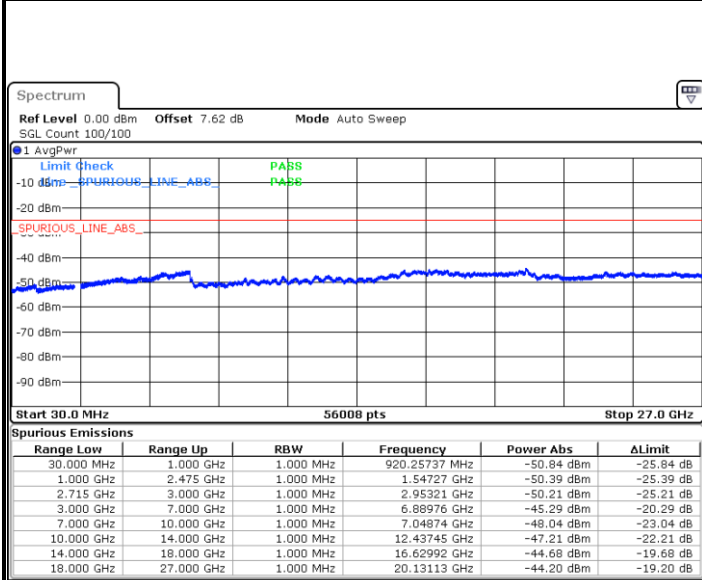

**LTE Band 26 / 10MHz**

**Lowest Channel / 64QAM**

Date: 7 JUN 2018 14:51:02

**Middle Channel / 64QAM**

Date: 7 JUN 2018 14:51:46

**Highest Channel / 64QAM**

Date: 7 JUN 2018 14:58:09

LTE Band 26 / 15MHz

Lowest Channel / 64QAM

Middle Channel / 64QAM

Date: 7 JUN 2018 14:21:15

Date: 7 JUN 2018 14:28:52

Highest Channel / 64QAM

Date: 7 JUN 2018 14:36:16

LTE Band 41 / 5MHz

Lowest Channel / QPSK

Lowest Channel / 16QAM

Date: 5 JUN 2018 17:31:18

Date: 5 JUN 2018 17:37:11

Middle Channel / QPSK

Middle Channel / 16QAM

Date: 5 JUN 2018 17:40:27

Date: 5 JUN 2018 17:39:40

LTE Band 41 / 5MHz

Highest Channel / QPSK

Date: 5 JUN 2018 17:41:21

Highest Channel / 16QAM

Date: 5 JUN 2018 17:42:08

LTE Band 41 / 10MHz

Lowest Channel / QPSK

Date: 5 JUN 2018 17:45:25

Lowest Channel / 16QAM