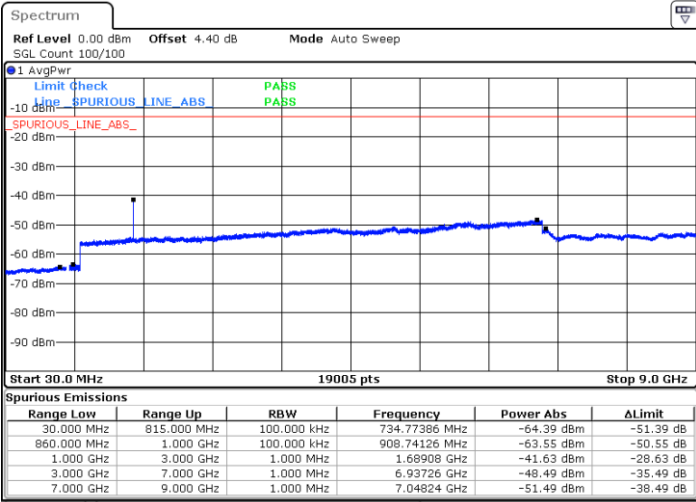

Highest Channel / 64QAM

Date: 7 JUN 2018 15:28:06

LTE Band 26 / 3MHz

Lowest Channel / 64QAM

Middle Channel / 64QAM

Date: 7 JUN 2018 15:19:09

Date: 7 JUN 2018 15:19:36

Highest Channel / 64QAM

Date: 7 JUN 2018 15:22:36

LTE Band 26 / 5MHz

Lowest Channel / 64QAM

Middle Channel / 64QAM

Date: 7 JUN 2018 15:03:18

Date: 7 JUN 2018 15:05:50

Highest Channel / 64QAM

Date: 7 JUN 2018 15:06:26

**LTE Band 26 / 10MHz**

**Lowest Channel / 64QAM**

Date: 7 JUN 2018 14:51:02

**Middle Channel / 64QAM**

Date: 7 JUN 2018 14:51:46

**Highest Channel / 64QAM**

Date: 7 JUN 2018 14:58:09

LTE Band 26 / 15MHz

Lowest Channel / 64QAM

Middle Channel / 64QAM

Date: 7 JUN 2018 14:21:15

Date: 7 JUN 2018 14:28:52

Highest Channel / 64QAM

Date: 7 JUN 2018 14:36:16

LTE Band 41 / 5MHz

Lowest Channel / QPSK