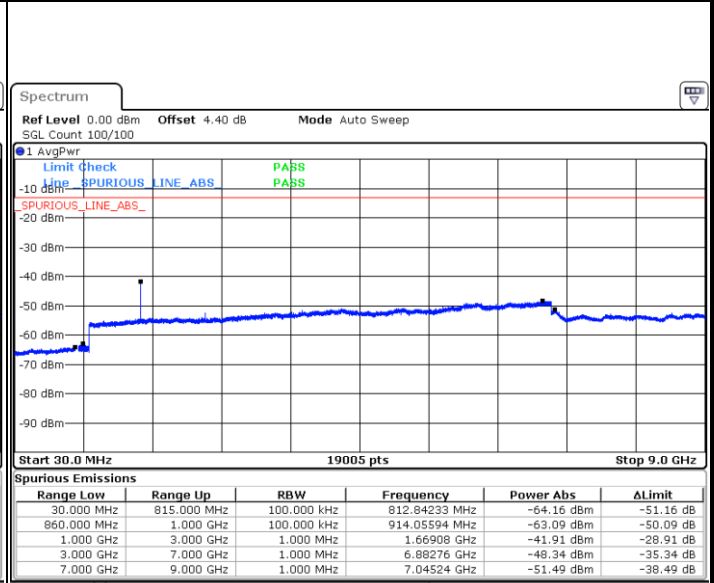

LTE Band 26 / 3MHz

Middle Channel / QPSK

Middle Channel / 16QAM

Date: 7 JUN 2018 15:21:06

Date: 7 JUN 2018 15:20:08

Highest Channel / QPSK

Highest Channel / 16QAM

Date: 7 JUN 2018 15:21:41

Date: 7 JUN 2018 15:22:10

LTE Band 26 / 5MHz

Lowest Channel / QPSK

Date: 7 JUN 2018 15:04:23

Lowest Channel / 16QAM

Date: 7 JUN 2018 15:03:43

Middle Channel / QPSK

Date: 7 JUN 2018 15:04:51

Middle Channel / 16QAM

Date: 7 JUN 2018 15:05:23

LTE Band 26 / 5MHz

Highest Channel / QPSK

Date: 7 JUN 2018 15:07:15

Highest Channel / 16QAM

Date: 7 JUN 2018 15:06:51

LTE Band 26 / 10MHz