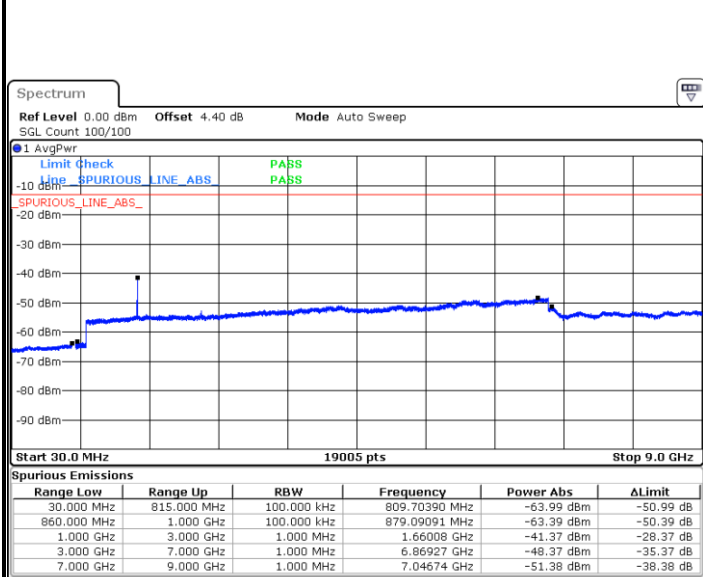

Lowest Channel / QPSK

Date: 7 JUN 2018 14:48:50

Lowest Channel / 16QAM

Date: 7 JUN 2018 14:50:34

LTE Band 26 / 10MHz

Middle Channel / QPSK

Date: 7 JUN 2018 14:54:42

Middle Channel / 16QAM

Date: 7 JUN 2018 14:53:35

Highest Channel / QPSK

Date: 7 JUN 2018 14:57:13

Highest Channel / 16QAM

Date: 7 JUN 2018 14:57:43

LTE Band 26 / 15MHz

Lowest Channel / QPSK

Date: 7 JUN 2018 14:27:14

Lowest Channel / 16QAM

Date: 7 JUN 2018 14:26:46

Middle Channel / QPSK

Date: 7 JUN 2018 14:27:43

Middle Channel / 16QAM

Date: 7 JUN 2018 14:28:13

LTE Band 26 / 15MHz

Highest Channel / QPSK

Highest Channel / 16QAM

Date: 7 JUN 2018 14:34:42

Date: 7 JUN 2018 14:35:27

LTE Band 26 / 1.4MHz

Lowest Channel / 64QAM

Middle Channel / 64QAM

Date: 7 JUN 2018 15:24:21

Date: 7 JUN 2018 15:27:39