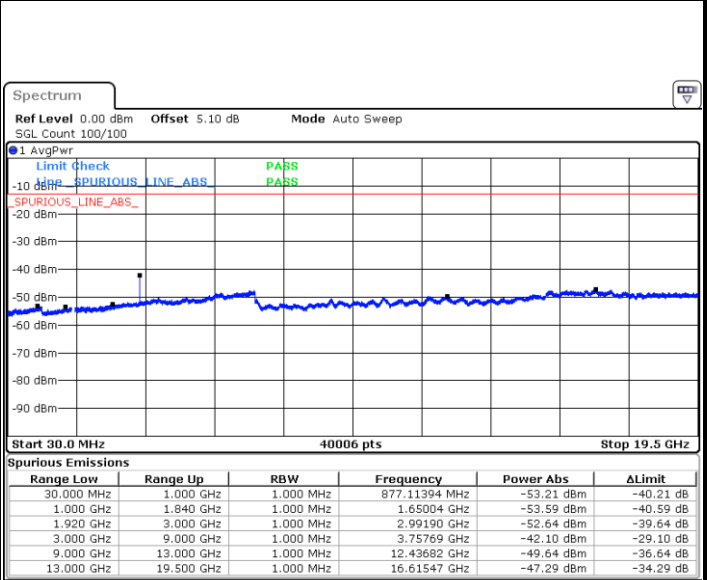

Highest Channel / 16QAM

Date: 4 JUN 2018 15:52:48

Date: 4 JUN 2018 16:16:16

LTE Band 25 / 1.4MHz

Lowest Channel / 64QAM

Middle Channel / 64QAM

Date: 4 JUN 2018 14:52:39

Date: 4 JUN 2018 14:54:05

Highest Channel / 64QAM

Date: 4 JUN 2018 14:59:53

**LTE Band 25 / 3MHz**

**Lowest Channel / 64QAM**

Date: 4 JUN 2018 15:09:29

**Middle Channel / 64QAM**

Date: 4 JUN 2018 15:06:39

**Highest Channel / 64QAM**

Date: 4 JUN 2018 15:05:57

**LTE Band 25 / 5MHz**

**Lowest Channel / 64QAM**

Date: 4 JUN 2018 15:32:53

**Middle Channel / 64QAM**

Date: 4 JUN 2018 15:31:20

**Highest Channel / 64QAM**

Date: 4 JUN 2018 15:23:56

LTE Band 25 / 10MHz

Lowest Channel / 64QAM

Middle Channel / 64QAM

Date: 4 JUN 2018 15:42:33

Date: 4 JUN 2018 15:44:42

Highest Channel / 64QAM

Date: 4 JUN 2018 15:38:48

LTE Band 25 / 15MHz