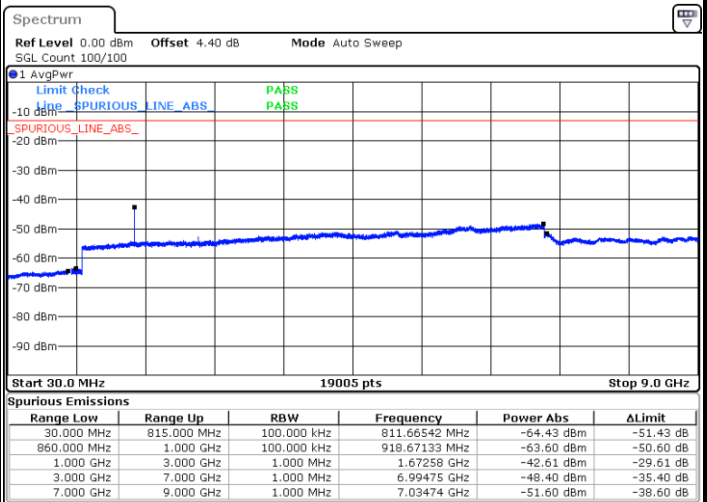

Lowest Channel / 64QAM

Middle Channel / 64QAM

Date: 4 JUN 2018 16:02:44

Date: 4 JUN 2018 16:07:53

Highest Channel / 64QAM

Date: 4 JUN 2018 16:08:45

LTE Band 25 / 20MHz

Lowest Channel / 64QAM

Middle Channel / 64QAM

Date: 4 JUN 2018 16:17:42

Date: 4 JUN 2018 16:20:27

Highest Channel / 64QAM

Date: 4 JUN 2018 16:16:58

LTE Band 26 / 1.4MHz

Lowest Channel / QPSK

Lowest Channel / 16QAM

Date: 7 JUN 2018 15:25:44

Date: 7 JUN 2018 15:24:54

Middle Channel / QPSK

Middle Channel / 16QAM

Date: 7 JUN 2018 15:26:36

Date: 7 JUN 2018 15:27:13

LTE Band 26 / 1.4MHz

Highest Channel / QPSK