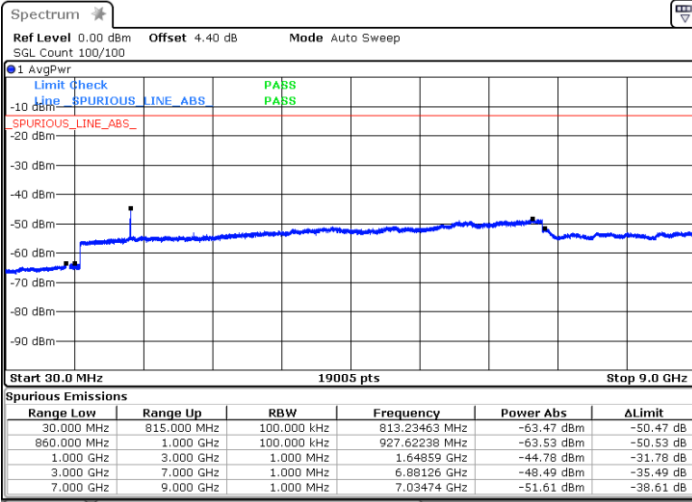

Lowest Channel / 16QAM

Date: 7 JUN 2018 14:26:46

Middle Channel / QPSK

Date: 7 JUN 2018 14:27:43

Middle Channel / 16QAM

Date: 7 JUN 2018 14:28:13

LTE Band 26 / 15MHz

Highest Channel / QPSK

Highest Channel / 16QAM

Date: 7 JUN 2018 14:34:42

Date: 7 JUN 2018 14:35:27

LTE Band 26 / 1.4MHz

Lowest Channel / 64QAM

Middle Channel / 64QAM

Date: 7 JUN 2018 15:24:21

Date: 7 JUN 2018 15:27:39

Highest Channel / 64QAM

Date: 7 JUN 2018 15:28:06

LTE Band 26 / 3MHz

Lowest Channel / 64QAM

Middle Channel / 64QAM

Date: 7 JUN 2018 15:19:09

Date: 7 JUN 2018 15:19:36

Highest Channel / 64QAM

Date: 7 JUN 2018 15:22:36

LTE Band 26 / 5MHz

Lowest Channel / 64QAM

Middle Channel / 64QAM

Date: 7 JUN 2018 15:03:18

Date: 7 JUN 2018 15:05:50

Highest Channel / 64QAM

Date: 7 JUN 2018 15:06:26