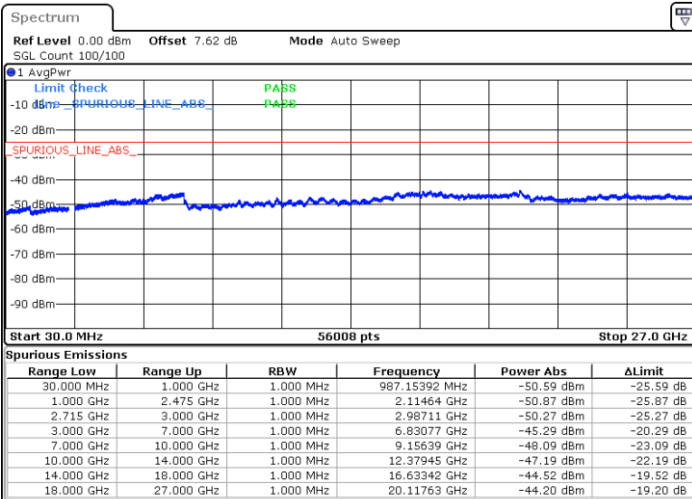

Middle Channel / QPSK

Middle Channel / 16QAM

Date: 5 JUN 2018 19:12:07

Date: 5 JUN 2018 18:34:55