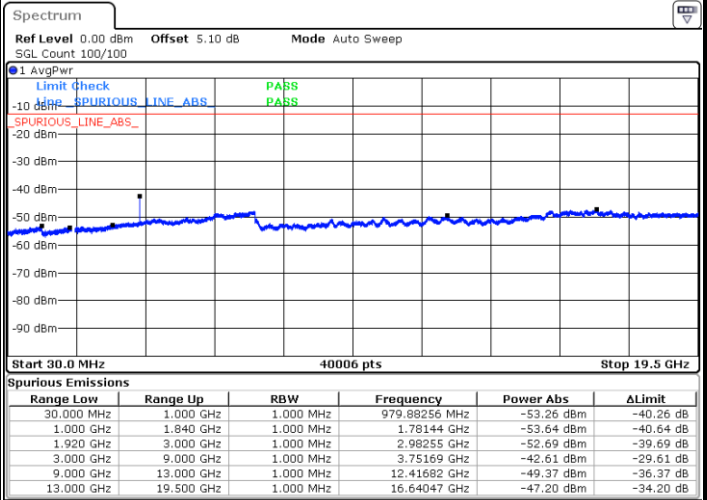

Highest Channel / 64QAM

Date: 4 JUN 2018 14:59:53

**LTE Band 25 / 3MHz**

**Lowest Channel / 64QAM**

Date: 4 JUN 2018 15:09:29

**Middle Channel / 64QAM**

Date: 4 JUN 2018 15:06:39

**Highest Channel / 64QAM**

Date: 4 JUN 2018 15:05:57

**LTE Band 25 / 5MHz**

**Lowest Channel / 64QAM**

Date: 4 JUN 2018 15:32:53

**Middle Channel / 64QAM**

Date: 4 JUN 2018 15:31:20

**Highest Channel / 64QAM**

Date: 4 JUN 2018 15:23:56

LTE Band 25 / 10MHz

Lowest Channel / 64QAM

Middle Channel / 64QAM

Date: 4 JUN 2018 15:42:33

Date: 4 JUN 2018 15:44:42

Highest Channel / 64QAM

Date: 4 JUN 2018 15:38:48

LTE Band 25 / 15MHz