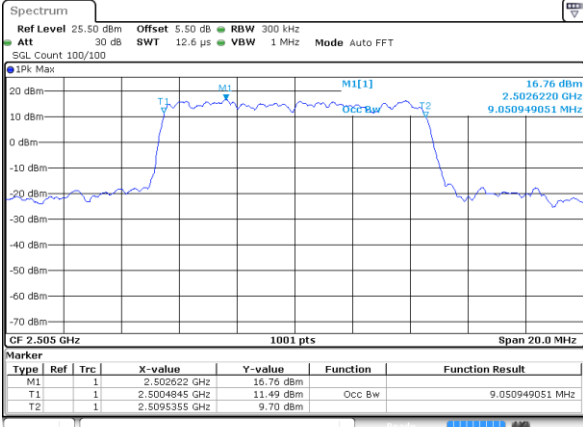

Highest Channel / 5MHz / 16QAM

Date: 4 JUN 2018 09:45:40

LTE Band 7

Lowest Channel / 10MHz / QPSK

Date: 4 JUN 2018 09:52:19

Lowest Channel / 10MHz / 16QAM

Date: 4 JUN 2018 09:52:39

Middle Channel / 10MHz / QPSK

Date: 4 JUN 2018 10:01:28

Middle Channel / 10MHz / 16QAM

Date: 4 JUN 2018 10:01:08

Highest Channel / 10MHz / QPSK

Date: 4 JUN 2018 10:01:48

Highest Channel / 10MHz / 16QAM

Date: 4 JUN 2018 10:02:08

LTE Band 7