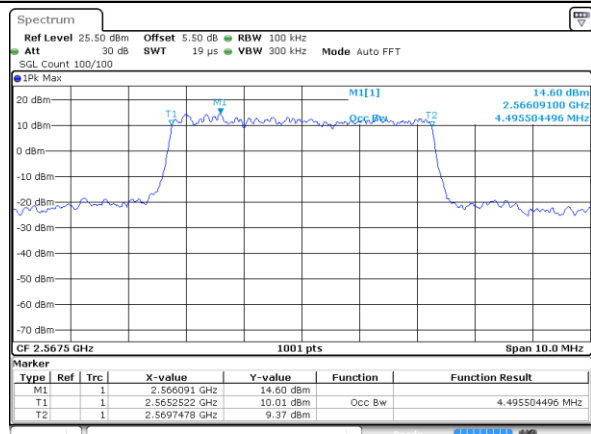

Date: 1 JUN 2018 19:34:31

Highest Channel / 15MHz / 64QAM

Date: 1 JUN 2018 19:36:24

Highest Channel / 20MHz / 64QAM

Date: 1 JUN 2018 19:35:04

LTE Band 7

Lowest Channel / 5MHz / QPSK

Date: 4 JUN 2018 09:35:50

Lowest Channel / 5MHz / 16QAM

Date: 4 JUN 2018 09:36:10

Middle Channel / 5MHz / QPSK

Date: 4 JUN 2018 09:45:00

Middle Channel / 5MHz / 16QAM

Date: 4 JUN 2018 09:44:40

Highest Channel / 5MHz / QPSK

Date: 4 JUN 2018 09:45:20

Highest Channel / 5MHz / 16QAM

Date: 4 JUN 2018 09:45:40

LTE Band 7

Lowest Channel / 10MHz / QPSK

Date: 4 JUN 2018 09:52:19

Lowest Channel / 10MHz / 16QAM

Date: 4 JUN 2018 09:52:39

Middle Channel / 10MHz / QPSK