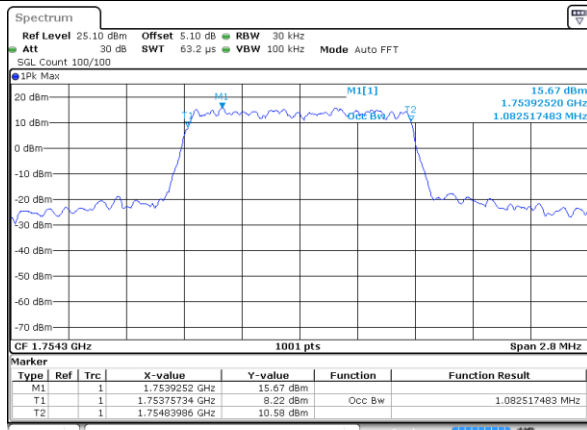

LTE Band 4

Lowest Channel / 1.4MHz / QPSK

Date: 1 JUN 2018 17:39:49

Lowest Channel / 1.4MHz / 16QAM

Date: 1 JUN 2018 17:39:58

Middle Channel / 1.4MHz / QPSK

Date: 1 JUN 2018 17:46:48

Middle Channel / 1.4MHz / 16QAM

Date: 1 JUN 2018 17:46:58

Highest Channel / 1.4MHz / QPSK

Date: 1 JUN 2018 17:49:17

Highest Channel / 1.4MHz / 16QAM

Date: 1 JUN 2018 17:49:27

LTE Band 4

Lowest Channel / 3MHz / QPSK

Date: 1 JUN 2018 17:56:15