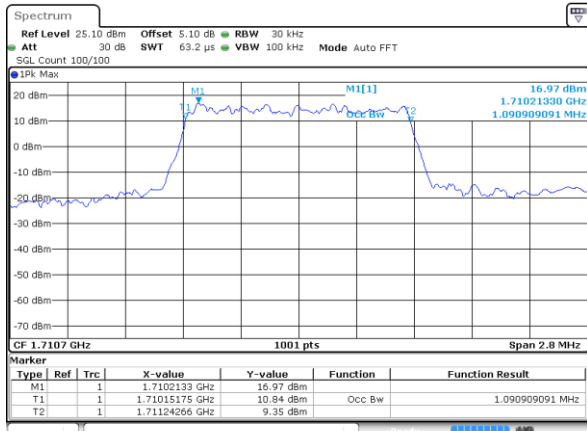

LTE Band 4

Lowest Channel / 1.4MHz / QPSK

Date: 1 JUN 2018 17:39:49