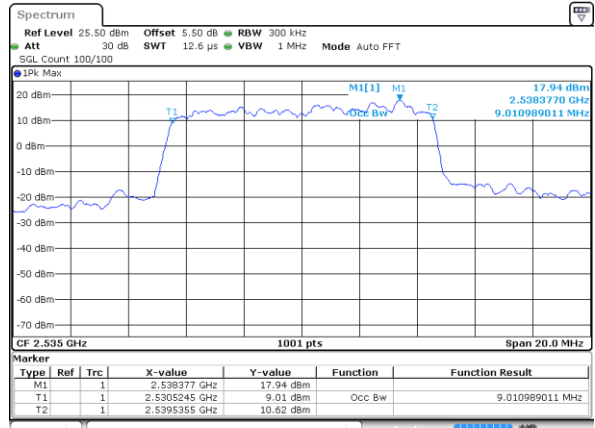

Date: 1 JUN 2018 19:34:31

Highest Channel / 15MHz / 64QAM

Date: 1 JUN 2018 19:36:24

Highest Channel / 20MHz / 64QAM

Date: 1 JUN 2018 19:35:04

LTE Band 7

Lowest Channel / 5MHz / QPSK

Date: 4 JUN 2018 09:35:50

Lowest Channel / 5MHz / 16QAM

Date: 4 JUN 2018 09:36:10

Middle Channel / 5MHz / QPSK

Date: 4 JUN 2018 09:45:00

Middle Channel / 5MHz / 16QAM

Date: 4 JUN 2018 09:44:40

Highest Channel / 5MHz / QPSK

Date: 4 JUN 2018 09:45:20

Highest Channel / 5MHz / 16QAM

Date: 4 JUN 2018 09:45:40

LTE Band 7

Lowest Channel / 10MHz / QPSK

Date: 4 JUN 2018 09:52:19

Lowest Channel / 10MHz / 16QAM

Date: 4 JUN 2018 09:52:39

Middle Channel / 10MHz / QPSK

Date: 4 JUN 2018 10:01:28

Middle Channel / 10MHz / 16QAM

Date: 4 JUN 2018 10:01:08

Highest Channel / 10MHz / QPSK

Date: 4 JUN 2018 10:01:48

Highest Channel / 10MHz / 16QAM

Date: 4 JUN 2018 10:02:08

LTE Band 7