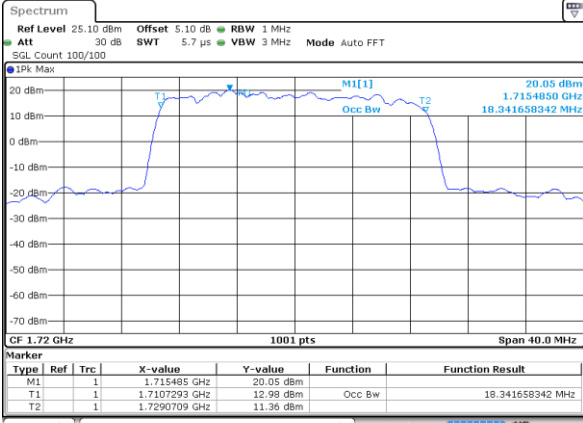

Highest Channel / 10MHz / QPSK

Date: 1 JUN 2018 18:38:35

Highest Channel / 10MHz / 16QAM

Date: 1 JUN 2018 18:38:45

LTE Band 4

Lowest Channel / 15MHz / QPSK

Date: 1 JUN 2018 18:45:34

Lowest Channel / 15MHz / 16QAM

Date: 1 JUN 2018 18:45:44

Middle Channel / 15MHz / QPSK

Date: 1 JUN 2018 18:52:44

Middle Channel / 15MHz / 16QAM

Date: 1 JUN 2018 18:52:54

Highest Channel / 15MHz / QPSK

Date: 1 JUN 2018 18:55:13

Highest Channel / 15MHz / 16QAM

Date: 1 JUN 2018 18:55:23

LTE Band 4

Lowest Channel / 20MHz / QPSK

Date: 1 JUN 2018 19:02:12

Lowest Channel / 20MHz / 16QAM

Date: 1 JUN 2018 19:02:22

Middle Channel / 20MHz / QPSK

Date: 1 JUN 2018 19:09:10

Middle Channel / 20MHz / 16QAM

Date: 1 JUN 2018 19:09:20

Highest Channel / 20MHz / QPSK

Date: 1 JUN 2018 19:11:39

Highest Channel / 20MHz / 16QAM

Date: 1 JUN 2018 19:11:49

LTE Band 4

Lowest Channel / 1.4MHz / 64QAM