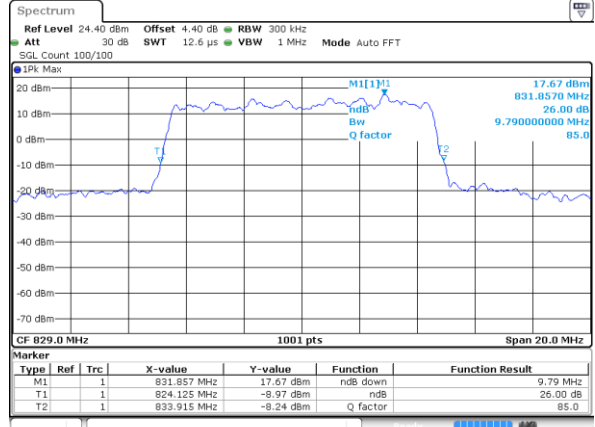

Highest Channel / 3MHz / 64QAM

Date: 7 JUN 2018 15:17:17

LTE Band 26

Lowest Channel / 5MHz / 64QAM

Date: 7 JUN 2018 15:00:21

Lowest Channel / 10MHz / 64QAM

Date: 7 JUN 2018 14:43:43

Middle Channel / 5MHz / 64QAM

Date: 7 JUN 2018 15:00:40

Middle Channel / 10MHz / 64QAM

Date: 7 JUN 2018 14:44:14

Highest Channel / 5MHz / 64QAM

Date: 7 JUN 2018 15:02:49

Highest Channel / 10MHz / 64QAM

Date: 7 JUN 2018 14:46:24

LTE Band 26