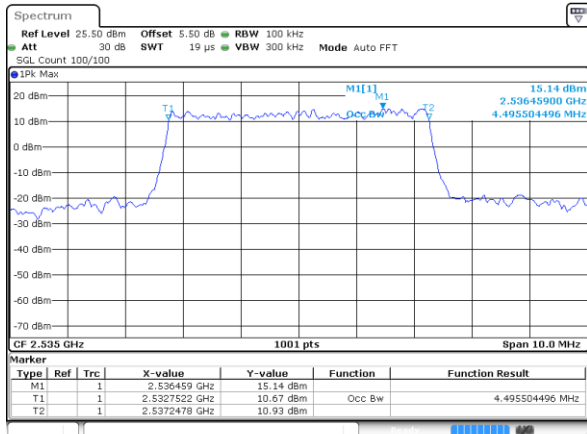

LTE Band 4

Lowest Channel / 15MHz / 64QAM

Date: 1 JUN 2018 19:35:35

Lowest Channel / 20MHz / 64QAM

Date: 1 JUN 2018 19:34:11

Middle Channel / 15MHz / 64QAM

Date: 1 JUN 2018 19:36:02

Middle Channel / 20MHz / 64QAM

Date: 1 JUN 2018 19:34:31

Highest Channel / 15MHz / 64QAM

Date: 1 JUN 2018 19:36:24

Highest Channel / 20MHz / 64QAM

Date: 1 JUN 2018 19:35:04

LTE Band 7

Lowest Channel / 5MHz / QPSK

Date: 4 JUN 2018 09:35:50

Lowest Channel / 5MHz / 16QAM

Date: 4 JUN 2018 09:36:10

Middle Channel / 5MHz / QPSK

Date: 4 JUN 2018 09:45:00

Middle Channel / 5MHz / 16QAM

Date: 4 JUN 2018 09:44:40

Highest Channel / 5MHz / QPSK

Date: 4 JUN 2018 09:45:20

Highest Channel / 5MHz / 16QAM

Date: 4 JUN 2018 09:45:40

LTE Band 7

Lowest Channel / 10MHz / QPSK

Date: 4 JUN 2018 09:52:19

Lowest Channel / 10MHz / 16QAM

Date: 4 JUN 2018 09:52:39

Middle Channel / 10MHz / QPSK