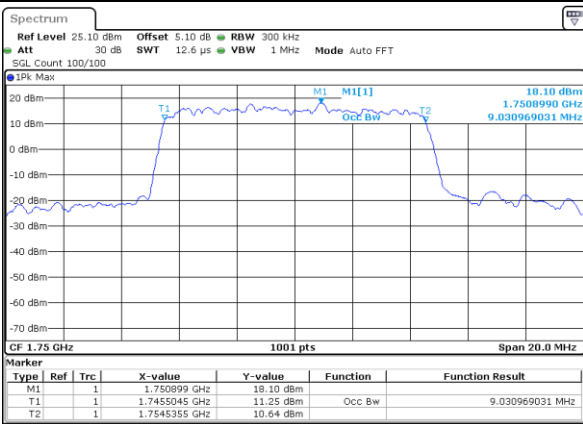

Date: 1 JUN 2018 18:19:40

Middle Channel / 5MHz / 16QAM

Date: 1 JUN 2018 18:19:50

Highest Channel / 5MHz / QPSK

Date: 1 JUN 2018 18:22:09

Highest Channel / 5MHz / 16QAM

Date: 1 JUN 2018 18:22:19

LTE Band 4

Lowest Channel / 10MHz / QPSK

Date: 1 JUN 2018 18:29:07

Lowest Channel / 10MHz / 16QAM

Date: 1 JUN 2018 18:29:17

Middle Channel / 10MHz / QPSK

Date: 1 JUN 2018 18:36:06

Middle Channel / 10MHz / 16QAM

Date: 1 JUN 2018 18:36:16

Highest Channel / 10MHz / QPSK

Date: 1 JUN 2018 18:38:35

Highest Channel / 10MHz / 16QAM

Date: 1 JUN 2018 18:38:45

LTE Band 4

Lowest Channel / 15MHz / QPSK

Date: 1 JUN 2018 18:45:34

Lowest Channel / 15MHz / 16QAM