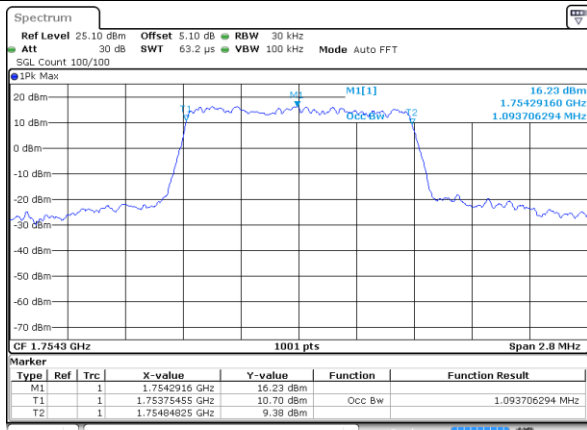

LTE Band 4

Lowest Channel / 1.4MHz / QPSK

Date: 1 JUN 2018 17:39:49

Lowest Channel / 1.4MHz / 16QAM

Date: 1 JUN 2018 17:39:58

Middle Channel / 1.4MHz / QPSK

Date: 1 JUN 2018 17:46:48

Middle Channel / 1.4MHz / 16QAM

Date: 1 JUN 2018 17:46:58

Highest Channel / 1.4MHz / QPSK

Date: 1 JUN 2018 17:49:17

Highest Channel / 1.4MHz / 16QAM

Date: 1 JUN 2018 17:49:27

LTE Band 4

Lowest Channel / 3MHz / QPSK

Date: 1 JUN 2018 17:56:15