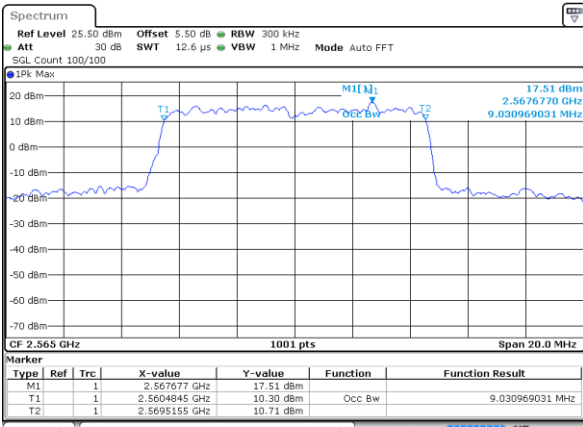

Highest Channel / 5MHz / 16QAM

Date: 4 JUN 2018 09:45:40

LTE Band 7

Lowest Channel / 10MHz / QPSK

Date: 4 JUN 2018 09:52:19

Lowest Channel / 10MHz / 16QAM

Date: 4 JUN 2018 09:52:39

Middle Channel / 10MHz / QPSK

Date: 4 JUN 2018 10:01:28

Middle Channel / 10MHz / 16QAM

Date: 4 JUN 2018 10:01:08

Highest Channel / 10MHz / QPSK

Date: 4 JUN 2018 10:01:48

Highest Channel / 10MHz / 16QAM

Date: 4 JUN 2018 10:02:08

LTE Band 7