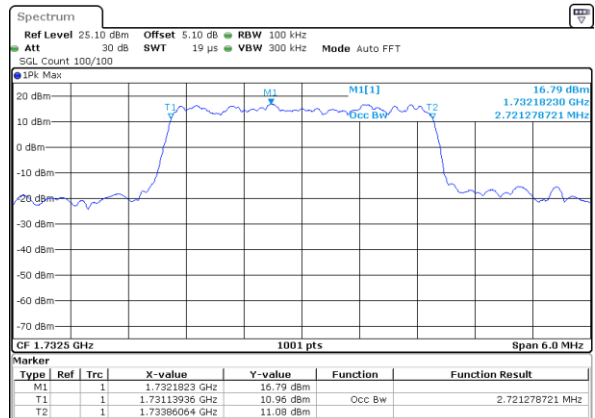

Date: 1 JUN 2018 17:46:58

Highest Channel / 1.4MHz / QPSK

Date: 1 JUN 2018 17:49:17

Highest Channel / 1.4MHz / 16QAM

Date: 1 JUN 2018 17:49:27

LTE Band 4

Lowest Channel / 3MHz / QPSK

Date: 1 JUN 2018 17:56:15

Lowest Channel / 3MHz / 16QAM

Date: 1 JUN 2018 17:56:25

Middle Channel / 3MHz / QPSK

Date: 1 JUN 2018 18:03:14

Middle Channel / 3MHz / 16QAM

Date: 1 JUN 2018 18:03:24

Highest Channel / 3MHz / QPSK

Date: 1 JUN 2018 18:05:43

Highest Channel / 3MHz / 16QAM

Date: 1 JUN 2018 18:05:53

LTE Band 4

Lowest Channel / 5MHz / QPSK

Date: 1 JUN 2018 18:12:41

Lowest Channel / 5MHz / 16QAM

Date: 1 JUN 2018 18:12:51

Middle Channel / 5MHz / QPSK

Date: 1 JUN 2018 18:19:40

Middle Channel / 5MHz / 16QAM

Date: 1 JUN 2018 18:19:50

Highest Channel / 5MHz / QPSK

Date: 1 JUN 2018 18:22:09

Highest Channel / 5MHz / 16QAM

Date: 1 JUN 2018 18:22:19

LTE Band 4