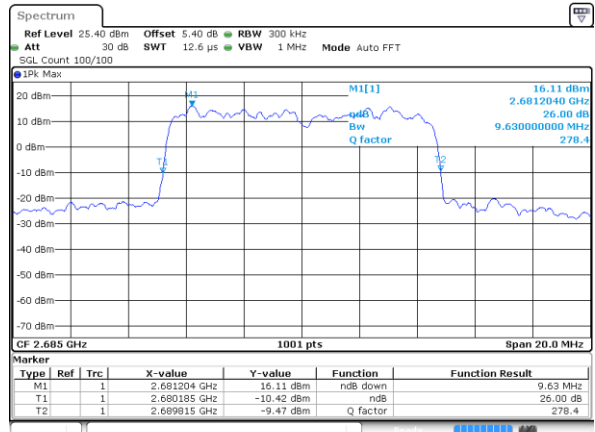

Date: 5 JUN 2018 16:37:17

Highest Channel / 5MHz / 16QAM

Date: 5 JUN 2018 16:37:06

LTE Band 41

Lowest Channel / 10MHz / QPSK

Date: 5 JUN 2018 16:38:49

Lowest Channel / 10MHz / 16QAM

Date: 5 JUN 2018 16:38:59

Middle Channel / 10MHz / QPSK

Date: 5 JUN 2018 16:40:19

Middle Channel / 10MHz / 16QAM

Date: 5 JUN 2018 16:40:01

Highest Channel / 10MHz / QPSK

Date: 5 JUN 2018 16:40:51

Highest Channel / 10MHz / 16QAM

Date: 5 JUN 2018 16:41:13