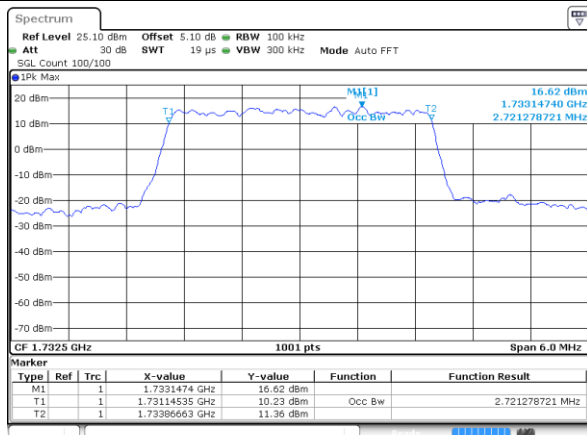

Middle Channel / 20MHz / 16QAM

Date: 1 JUN 2018 19:09:20

Highest Channel / 20MHz / QPSK

Date: 1 JUN 2018 19:11:39

Highest Channel / 20MHz / 16QAM

Date: 1 JUN 2018 19:11:49

LTE Band 4

Lowest Channel / 1.4MHz / 64QAM

Date: 1 JUN 2018 20:16:36

Lowest Channel / 3MHz / 64QAM

Date: 1 JUN 2018 19:50:47

Middle Channel / 1.4MHz / 64QAM

Date: 1 JUN 2018 20:16:17

Middle Channel / 3MHz / 64QAM

Date: 1 JUN 2018 19:52:34

Highest Channel / 1.4MHz / 64QAM

Date: 1 JUN 2018 20:15:59

Highest Channel / 3MHz / 64QAM

Date: 1 JUN 2018 19:53:15

LTE Band 4

Lowest Channel / 5MHz / 64QAM

Date: 1 JUN 2018 19:48:16

Lowest Channel / 10MHz / 64QAM

Date: 1 JUN 2018 19:40:04