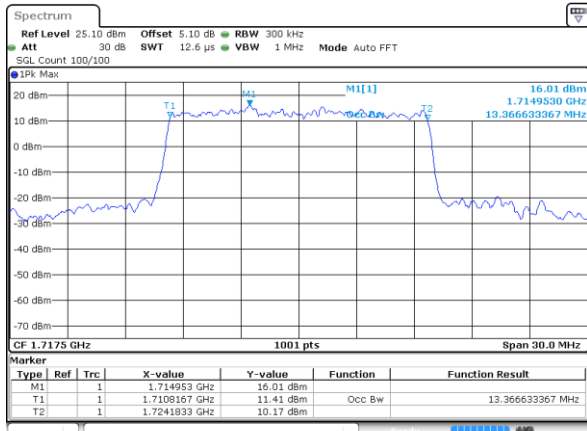

Date: 1 JUN 2018 20:15:59

Highest Channel / 3MHz / 64QAM

Date: 1 JUN 2018 19:53:15

LTE Band 4

Lowest Channel / 5MHz / 64QAM

Date: 1 JUN 2018 19:48:16

Lowest Channel / 10MHz / 64QAM

Date: 1 JUN 2018 19:40:04

Middle Channel / 5MHz / 64QAM

Date: 1 JUN 2018 19:47:54

Middle Channel / 10MHz / 64QAM

Date: 1 JUN 2018 19:40:42

Highest Channel / 5MHz / 64QAM

Date: 1 JUN 2018 19:47:27

Highest Channel / 10MHz / 64QAM

Date: 1 JUN 2018 19:41:04

LTE Band 4

Lowest Channel / 15MHz / 64QAM

Date: 1 JUN 2018 19:35:35

Lowest Channel / 20MHz / 64QAM

Date: 1 JUN 2018 19:34:11

Middle Channel / 15MHz / 64QAM

Date: 1 JUN 2018 19:36:02

Middle Channel / 20MHz / 64QAM

Date: 1 JUN 2018 19:34:31

Highest Channel / 15MHz / 64QAM

Date: 1 JUN 2018 19:36:24

Highest Channel / 20MHz / 64QAM

Date: 1 JUN 2018 19:35:04

LTE Band 7

Lowest Channel / 5MHz / QPSK

Date: 4 JUN 2018 09:35:50