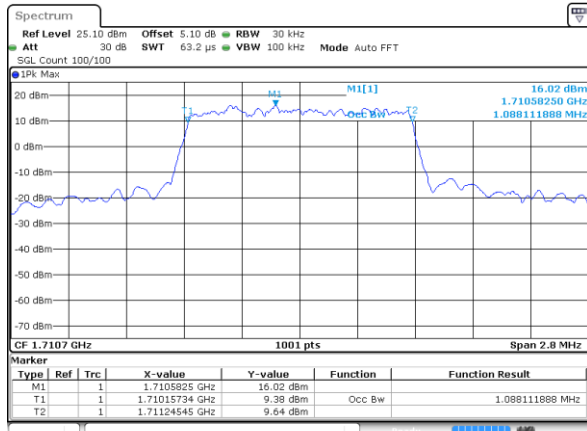

| Mode       | LTE Band 41 : 99%OBW(MHz) |  |  |       |       |       |       |       |       |       |       |  |
|------------|---------------------------|--|--|-------|-------|-------|-------|-------|-------|-------|-------|--|
| BW         |                           |  |  | 5MHz  |       | 10MHz |       | 15MHz |       | 20MHz |       |  |
| Mod.       |                           |  |  | QPSK  | 16QAM | QPSK  | 16QAM | QPSK  | 16QAM | QPSK  | 16QAM |  |
| Lowest CH  |                           |  |  | 4.48  | 4.50  | 8.99  | 8.97  | 13.43 | 13.37 | 18.26 | 18.30 |  |
| Middle CH  |                           |  |  | 4.48  | 4.50  | 9.01  | 9.05  | 13.46 | 13.37 | 18.46 | 18.14 |  |
| Highest CH |                           |  |  | 4.49  | 4.49  | 8.99  | 9.05  | 13.40 | 13.46 | 18.22 | 18.18 |  |
| BW         |                           |  |  | 5MHz  |       | 10MHz |       | 15MHz |       | 20MHz |       |  |
| Mod.       |                           |  |  | 64QAM |       | 64QAM |       | 64QAM |       | 64QAM |       |  |
| Lowest CH  |                           |  |  | 4.51  |       | 9.01  |       | 13.40 |       | 18.22 |       |  |
| Middle CH  |                           |  |  | 4.50  |       | 9.05  |       | 13.40 |       | 18.30 |       |  |
| Highest CH |                           |  |  | 4.49  |       | 9.05  |       | 13.37 |       | 18.22 |       |  |

LTE Band 4

Lowest Channel / 1.4MHz / QPSK

Date: 1 JUN 2018 17:39:49

Lowest Channel / 1.4MHz / 16QAM

Date: 1 JUN 2018 17:39:58

Middle Channel / 1.4MHz / QPSK

Date: 1 JUN 2018 17:46:48

Middle Channel / 1.4MHz / 16QAM