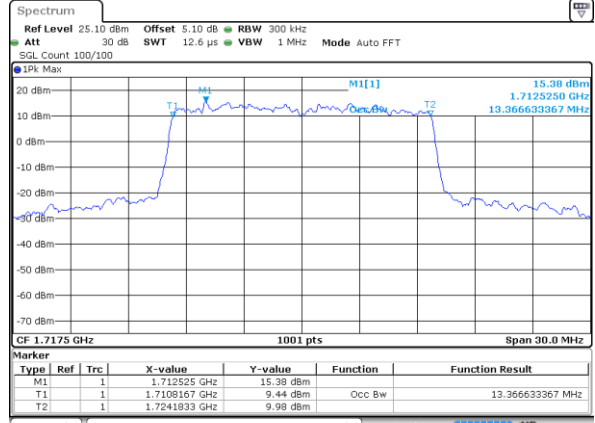

Lowest Channel / 10MHz / QPSK

Date: 1 JUN 2018 18:29:07

Lowest Channel / 10MHz / 16QAM

Date: 1 JUN 2018 18:29:17

Middle Channel / 10MHz / QPSK

Date: 1 JUN 2018 18:36:06

Middle Channel / 10MHz / 16QAM

Date: 1 JUN 2018 18:36:16

Highest Channel / 10MHz / QPSK

Date: 1 JUN 2018 18:38:35

Highest Channel / 10MHz / 16QAM

Date: 1 JUN 2018 18:38:45

LTE Band 4

Lowest Channel / 15MHz / QPSK

Date: 1 JUN 2018 18:45:34

Lowest Channel / 15MHz / 16QAM

Date: 1 JUN 2018 18:45:44

Middle Channel / 15MHz / QPSK

Date: 1 JUN 2018 18:52:44

Middle Channel / 15MHz / 16QAM

Date: 1 JUN 2018 18:52:54

Highest Channel / 15MHz / QPSK

Date: 1 JUN 2018 18:55:13

Highest Channel / 15MHz / 16QAM