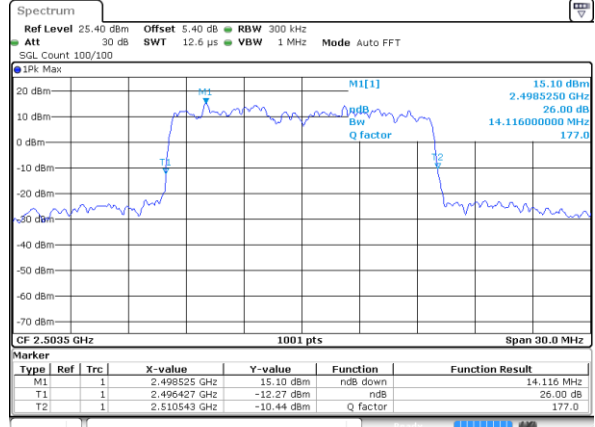

Lowest Channel / 15MHz / 16QAM

Date: 5 JUN 2018 16:45:07