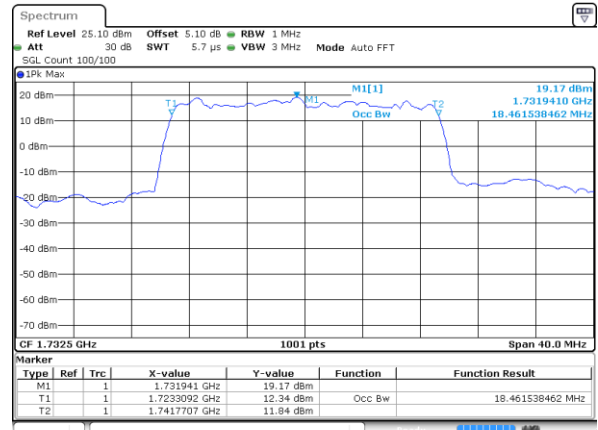

Date: 1 JUN 2018 20:15:59

Highest Channel / 3MHz / 64QAM

Date: 1 JUN 2018 19:53:15

LTE Band 4

Lowest Channel / 5MHz / 64QAM

Date: 1 JUN 2018 19:48:16

Lowest Channel / 10MHz / 64QAM

Date: 1 JUN 2018 19:40:04

Middle Channel / 5MHz / 64QAM

Date: 1 JUN 2018 19:47:54

Middle Channel / 10MHz / 64QAM

Date: 1 JUN 2018 19:40:42

Highest Channel / 5MHz / 64QAM

Date: 1 JUN 2018 19:47:27

Highest Channel / 10MHz / 64QAM

Date: 1 JUN 2018 19:41:04

LTE Band 4

Lowest Channel / 15MHz / 64QAM

Date: 1 JUN 2018 19:35:35

Lowest Channel / 20MHz / 64QAM

Date: 1 JUN 2018 19:34:11

Middle Channel / 15MHz / 64QAM

Date: 1 JUN 2018 19:36:02

Middle Channel / 20MHz / 64QAM

Date: 1 JUN 2018 19:34:31

Highest Channel / 15MHz / 64QAM

Date: 1 JUN 2018 19:36:24

Highest Channel / 20MHz / 64QAM

Date: 1 JUN 2018 19:35:04

LTE Band 7

Lowest Channel / 5MHz / QPSK

Date: 4 JUN 2018 09:35:50