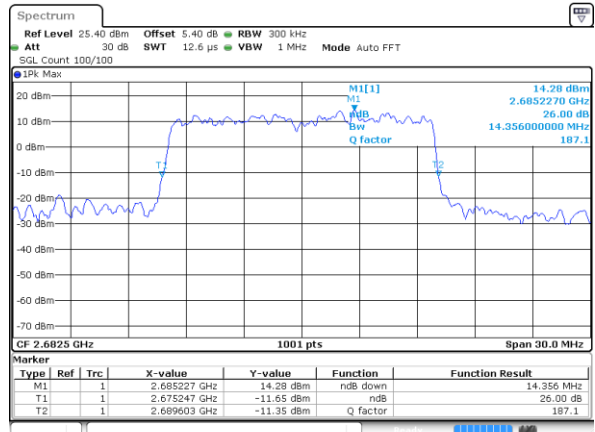

LTE Band 41

Lowest Channel / 15MHz / QPSK

Date: 5 JUN 2018 16:44:48

Lowest Channel / 15MHz / 16QAM

Date: 5 JUN 2018 16:45:07

Middle Channel / 15MHz / QPSK

Date: 5 JUN 2018 16:46:49

Middle Channel / 15MHz / 16QAM

Date: 5 JUN 2018 16:46:30

Highest Channel / 15MHz / QPSK

Date: 5 JUN 2018 16:47:19

Highest Channel / 15MHz / 16QAM

Date: 5 JUN 2018 16:47:39

LTE Band 41

Lowest Channel / 20MHz / QPSK

Date: 5 JUN 2018 16:48:22