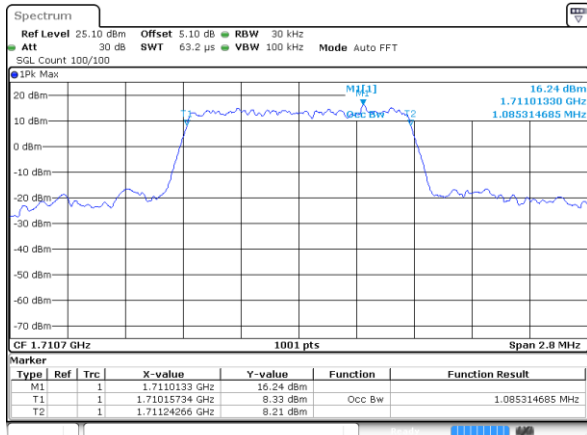

Date: 1 JUN 2018 18:55:23

LTE Band 4

Lowest Channel / 20MHz / QPSK

Date: 1 JUN 2018 19:02:12

Lowest Channel / 20MHz / 16QAM

Date: 1 JUN 2018 19:02:22

Middle Channel / 20MHz / QPSK

Date: 1 JUN 2018 19:09:10

Middle Channel / 20MHz / 16QAM

Date: 1 JUN 2018 19:09:20

Highest Channel / 20MHz / QPSK

Date: 1 JUN 2018 19:11:39

Highest Channel / 20MHz / 16QAM

Date: 1 JUN 2018 19:11:49

LTE Band 4

Lowest Channel / 1.4MHz / 64QAM

Date: 1 JUN 2018 20:16:36

Lowest Channel / 3MHz / 64QAM

Date: 1 JUN 2018 19:50:47

Middle Channel / 1.4MHz / 64QAM

Date: 1 JUN 2018 20:16:17

Middle Channel / 3MHz / 64QAM

Date: 1 JUN 2018 19:52:34

Highest Channel / 1.4MHz / 64QAM

Date: 1 JUN 2018 20:15:59

Highest Channel / 3MHz / 64QAM

Date: 1 JUN 2018 19:53:15

LTE Band 4

Lowest Channel / 5MHz / 64QAM

Date: 1 JUN 2018 19:48:16

Lowest Channel / 10MHz / 64QAM

Date: 1 JUN 2018 19:40:04