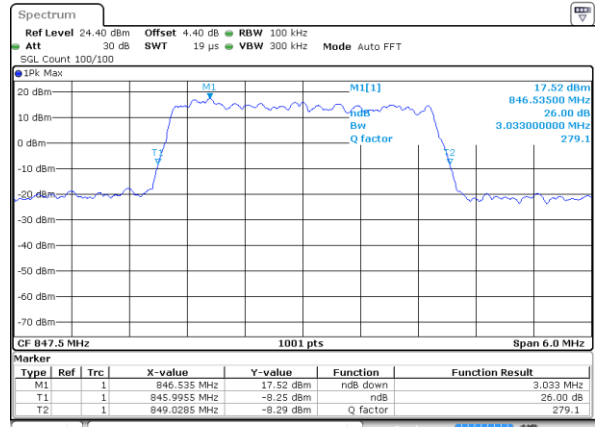

Date: 7 JUN 2018 14:18:39

Highest Channel / 15MHz / QPSK

Date: 7 JUN 2018 14:19:39

Highest Channel / 15MHz / 16QAM

Date: 7 JUN 2018 14:20:01

LTE Band 26

Lowest Channel / 1.4MHz / 64QAM

Date: 7 JUN 2018 11:28:04

Lowest Channel / 3MHz / 64QAM

Date: 7 JUN 2018 15:12:42

Middle Channel / 1.4MHz / 64QAM

Date: 7 JUN 2018 11:28:29

Middle Channel / 3MHz / 64QAM

Date: 7 JUN 2018 15:12:04

Highest Channel / 1.4MHz / 64QAM

Date: 7 JUN 2018 11:30:29

Highest Channel / 3MHz / 64QAM

Date: 7 JUN 2018 15:17:17

LTE Band 26

Lowest Channel / 5MHz / 64QAM

Date: 7 JUN 2018 15:00:21

Lowest Channel / 10MHz / 64QAM

Date: 7 JUN 2018 14:43:43

Middle Channel / 5MHz / 64QAM

Date: 7 JUN 2018 15:00:40

Middle Channel / 10MHz / 64QAM

Date: 7 JUN 2018 14:44:14

Highest Channel / 5MHz / 64QAM

Date: 7 JUN 2018 15:02:49

Highest Channel / 10MHz / 64QAM

Date: 7 JUN 2018 14:46:24

LTE Band 26