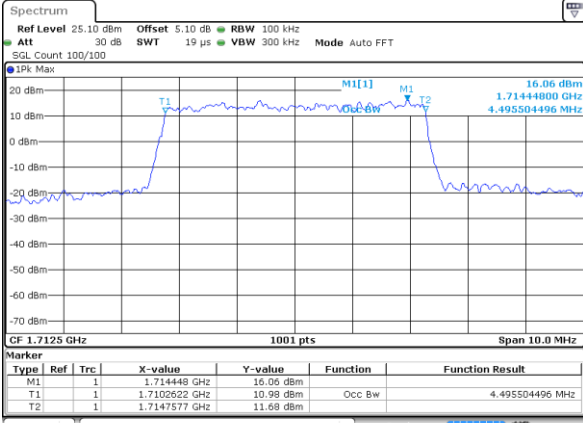

Lowest Channel / 3MHz / 16QAM

Date: 1 JUN 2018 17:56:25

Middle Channel / 3MHz / QPSK

Date: 1 JUN 2018 18:03:14

Middle Channel / 3MHz / 16QAM

Date: 1 JUN 2018 18:03:24

Highest Channel / 3MHz / QPSK

Date: 1 JUN 2018 18:05:43

Highest Channel / 3MHz / 16QAM

Date: 1 JUN 2018 18:05:53

LTE Band 4

Lowest Channel / 5MHz / QPSK

Date: 1 JUN 2018 18:12:41

Lowest Channel / 5MHz / 16QAM

Date: 1 JUN 2018 18:12:51

Middle Channel / 5MHz / QPSK

Date: 1 JUN 2018 18:19:40

Middle Channel / 5MHz / 16QAM

Date: 1 JUN 2018 18:19:50

Highest Channel / 5MHz / QPSK

Date: 1 JUN 2018 18:22:09

Highest Channel / 5MHz / 16QAM

Date: 1 JUN 2018 18:22:19

LTE Band 4