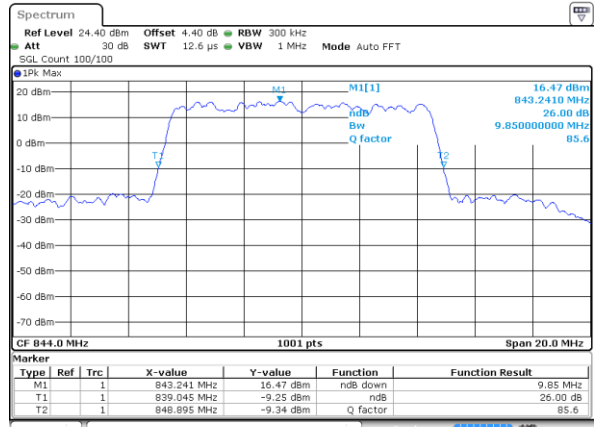

Highest Channel / 3MHz / 64QAM

Date: 7 JUN 2018 15:17:17

LTE Band 26

Lowest Channel / 5MHz / 64QAM

Date: 7 JUN 2018 15:00:21

Lowest Channel / 10MHz / 64QAM

Date: 7 JUN 2018 14:43:43

Middle Channel / 5MHz / 64QAM

Date: 7 JUN 2018 15:00:40

Middle Channel / 10MHz / 64QAM

Date: 7 JUN 2018 14:44:14

Highest Channel / 5MHz / 64QAM

Date: 7 JUN 2018 15:02:49

Highest Channel / 10MHz / 64QAM

Date: 7 JUN 2018 14:46:24

LTE Band 26

Lowest Channel / 15MHz / 64QAM

Date: 7 JUN 2018 14:17:55

Middle Channel / 15MHz / 64QAM

Date: 7 JUN 2018 14:18:16

Highest Channel / 15MHz / 64QAM

Date: 7 JUN 2018 14:20:25

LTE Band 41

Lowest Channel / 5MHz / QPSK