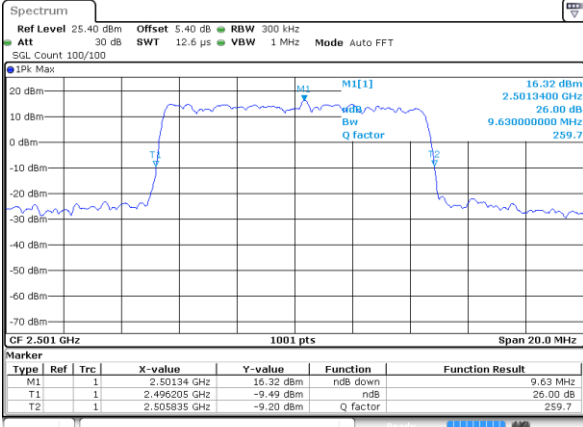

Date: 5 JUN 2018 16:37:17

Highest Channel / 5MHz / 16QAM

Date: 5 JUN 2018 16:37:06

LTE Band 41

Lowest Channel / 10MHz / QPSK

Date: 5 JUN 2018 16:38:49

Lowest Channel / 10MHz / 16QAM

Date: 5 JUN 2018 16:38:59