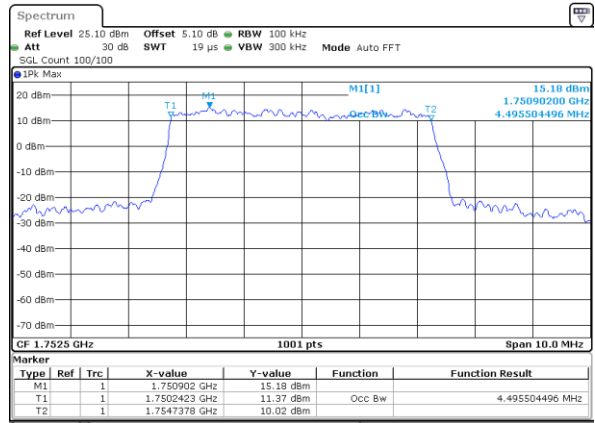

Highest Channel / 3MHz / 16QAM

Date: 1 JUN 2018 18:05:53

LTE Band 4

Lowest Channel / 5MHz / QPSK

Date: 1 JUN 2018 18:12:41

Lowest Channel / 5MHz / 16QAM

Date: 1 JUN 2018 18:12:51

Middle Channel / 5MHz / QPSK

Date: 1 JUN 2018 18:19:40

Middle Channel / 5MHz / 16QAM

Date: 1 JUN 2018 18:19:50

Highest Channel / 5MHz / QPSK

Date: 1 JUN 2018 18:22:09

Highest Channel / 5MHz / 16QAM

Date: 1 JUN 2018 18:22:19

LTE Band 4

Lowest Channel / 10MHz / QPSK

Date: 1 JUN 2018 18:29:07

Lowest Channel / 10MHz / 16QAM

Date: 1 JUN 2018 18:29:17

Middle Channel / 10MHz / QPSK

Date: 1 JUN 2018 18:36:06

Middle Channel / 10MHz / 16QAM

Date: 1 JUN 2018 18:36:16