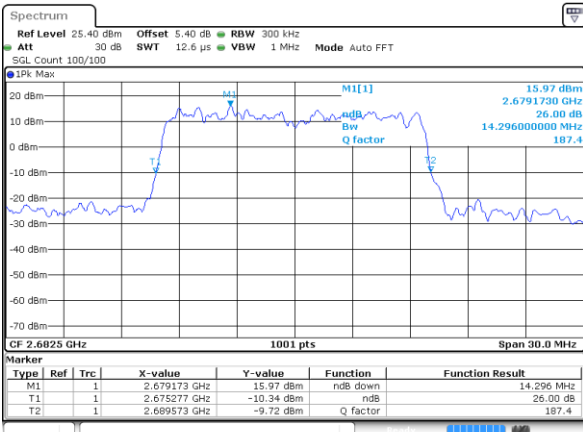

LTE Band 41

Lowest Channel / 15MHz / QPSK

Date: 5 JUN 2018 16:44:48

Lowest Channel / 15MHz / 16QAM

Date: 5 JUN 2018 16:45:07

Middle Channel / 15MHz / QPSK

Date: 5 JUN 2018 16:46:49

Middle Channel / 15MHz / 16QAM

Date: 5 JUN 2018 16:46:30

Highest Channel / 15MHz / QPSK

Date: 5 JUN 2018 16:47:19

Highest Channel / 15MHz / 16QAM

Date: 5 JUN 2018 16:47:39

LTE Band 41

Lowest Channel / 20MHz / QPSK

Date: 5 JUN 2018 16:48:22