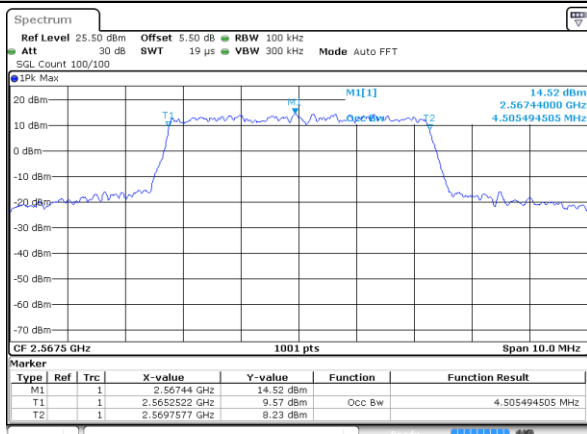

Date: 1 JUN 2018 19:34:31

Highest Channel / 15MHz / 64QAM

Date: 1 JUN 2018 19:36:24

Highest Channel / 20MHz / 64QAM

Date: 1 JUN 2018 19:35:04

LTE Band 7

Lowest Channel / 5MHz / QPSK

Date: 4 JUN 2018 09:35:50

Lowest Channel / 5MHz / 16QAM

Date: 4 JUN 2018 09:36:10

Middle Channel / 5MHz / QPSK

Date: 4 JUN 2018 09:45:00

Middle Channel / 5MHz / 16QAM

Date: 4 JUN 2018 09:44:40

Highest Channel / 5MHz / QPSK

Date: 4 JUN 2018 09:45:20

Highest Channel / 5MHz / 16QAM

Date: 4 JUN 2018 09:45:40

LTE Band 7

Lowest Channel / 10MHz / QPSK

Date: 4 JUN 2018 09:52:19

Lowest Channel / 10MHz / 16QAM

Date: 4 JUN 2018 09:52:39

Middle Channel / 10MHz / QPSK