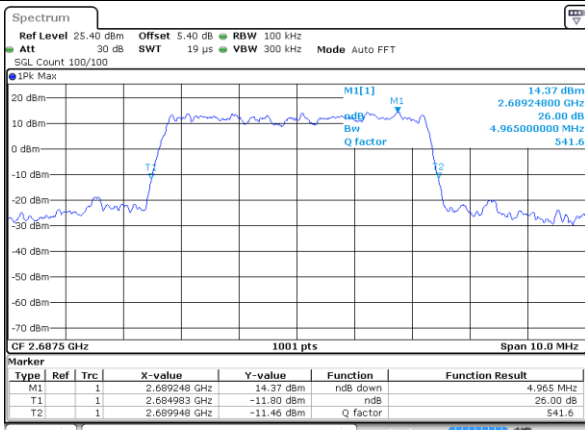

Date: 5 JUN 2018 16:34:32

Lowest Channel / 5MHz / 16QAM

Date: 5 JUN 2018 16:34:52

Middle Channel / 5MHz / QPSK

Date: 5 JUN 2018 16:35:44

Middle Channel / 5MHz / 16QAM

Date: 5 JUN 2018 16:36:09

Highest Channel / 5MHz / QPSK

Date: 5 JUN 2018 16:37:17

Highest Channel / 5MHz / 16QAM

Date: 5 JUN 2018 16:37:06

LTE Band 41

Lowest Channel / 10MHz / QPSK

Date: 5 JUN 2018 16:38:49

Lowest Channel / 10MHz / 16QAM

Date: 5 JUN 2018 16:38:59