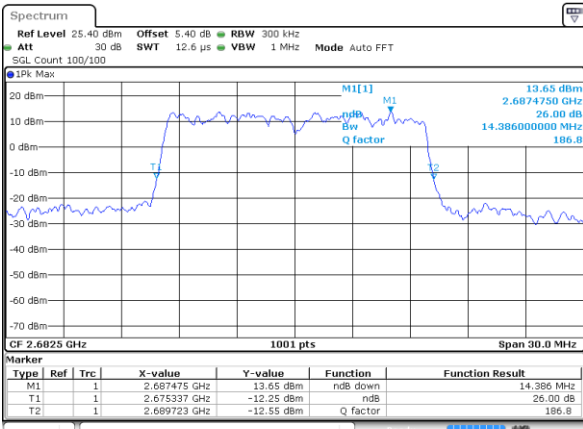

Highest Channel / 15MHz / 64QAM

Date: 5 JUN 2018 16:47:58