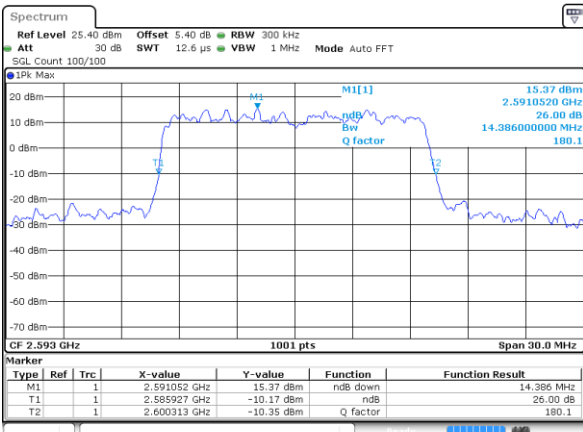

LTE Band 41

Lowest Channel / 15MHz / QPSK

Date: 5 JUN 2018 16:44:48

Lowest Channel / 15MHz / 16QAM

Date: 5 JUN 2018 16:45:07

Middle Channel / 15MHz / QPSK

Date: 5 JUN 2018 16:46:49

Middle Channel / 15MHz / 16QAM

Date: 5 JUN 2018 16:46:30

Highest Channel / 15MHz / QPSK

Date: 5 JUN 2018 16:47:19

Highest Channel / 15MHz / 16QAM

Date: 5 JUN 2018 16:47:39

LTE Band 41

Lowest Channel / 20MHz / QPSK

Date: 5 JUN 2018 16:48:22