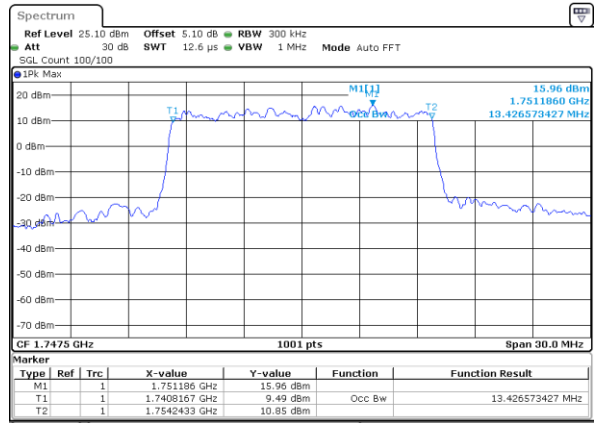

Highest Channel / 10MHz / QPSK

Date: 1 JUN 2018 18:38:35

Highest Channel / 10MHz / 16QAM

Date: 1 JUN 2018 18:38:45

LTE Band 4

Lowest Channel / 15MHz / QPSK

Date: 1 JUN 2018 18:45:34

Lowest Channel / 15MHz / 16QAM

Date: 1 JUN 2018 18:45:44

Middle Channel / 15MHz / QPSK

Date: 1 JUN 2018 18:52:44

Middle Channel / 15MHz / 16QAM

Date: 1 JUN 2018 18:52:54

Highest Channel / 15MHz / QPSK

Date: 1 JUN 2018 18:55:13

Highest Channel / 15MHz / 16QAM

Date: 1 JUN 2018 18:55:23

LTE Band 4

Lowest Channel / 20MHz / QPSK

Date: 1 JUN 2018 19:02:12

Lowest Channel / 20MHz / 16QAM

Date: 1 JUN 2018 19:02:22

Middle Channel / 20MHz / QPSK

Date: 1 JUN 2018 19:09:10

Middle Channel / 20MHz / 16QAM

Date: 1 JUN 2018 19:09:20

Highest Channel / 20MHz / QPSK

Date: 1 JUN 2018 19:11:39

Highest Channel / 20MHz / 16QAM

Date: 1 JUN 2018 19:11:49

LTE Band 4

Lowest Channel / 1.4MHz / 64QAM