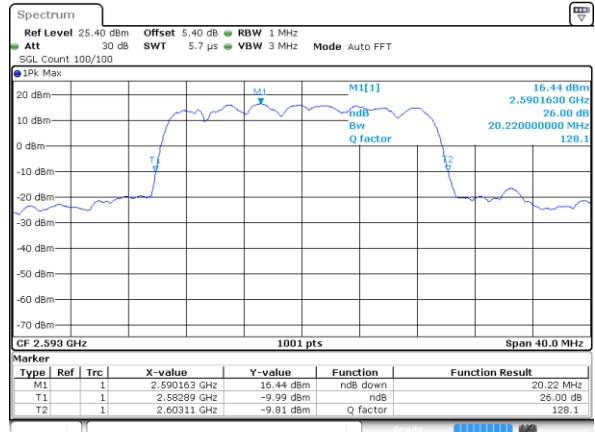

Lowest Channel / 20MHz / 16QAM

Date: 5 JUN 2018 16:48:41

Middle Channel / 20MHz / QPSK

Date: 5 JUN 2018 16:49:57

Middle Channel / 20MHz / 16QAM

Date: 5 JUN 2018 16:49:38

Highest Channel / 20MHz / QPSK

Date: 5 JUN 2018 16:50:15

Highest Channel / 20MHz / 16QAM

Date: 5 JUN 2018 16:50:34

LTE Band 41

Lowest Channel / 5MHz / 64QAM

Date: 5 JUN 2018 16:35:15

Lowest Channel / 10MHz / 64QAM

Date: 5 JUN 2018 16:39:28

Middle Channel / 5MHz / 64QAM