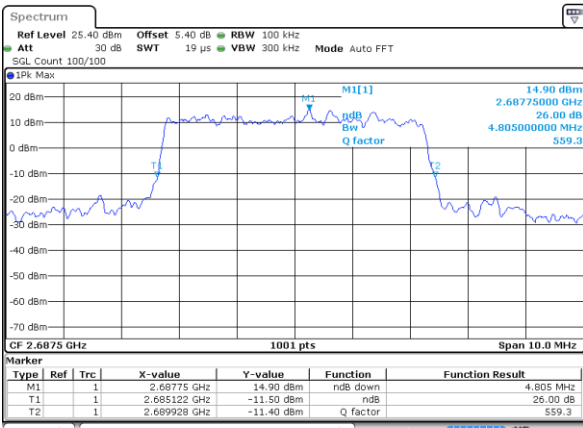

Highest Channel / 20MHz / 16QAM

Date: 5 JUN 2018 16:50:34

LTE Band 41

Lowest Channel / 5MHz / 64QAM

Date: 5 JUN 2018 16:35:15

Lowest Channel / 10MHz / 64QAM

Date: 5 JUN 2018 16:39:28

Middle Channel / 5MHz / 64QAM

Date: 5 JUN 2018 16:36:28

Middle Channel / 10MHz / 64QAM

Date: 5 JUN 2018 16:39:49

Highest Channel / 5MHz / 64QAM

Date: 5 JUN 2018 16:38:10

Highest Channel / 10MHz / 64QAM

Date: 5 JUN 2018 16:41:45

LTE Band 41