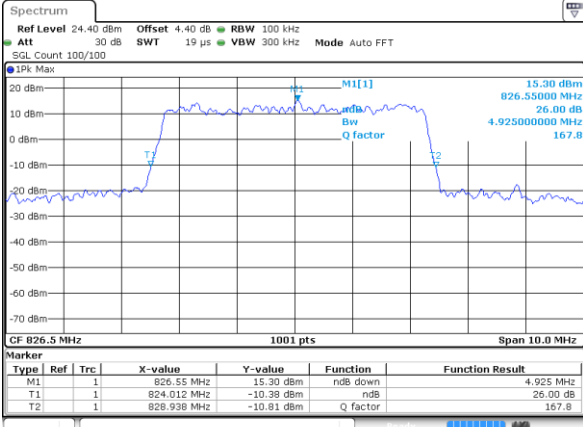

Highest Channel / 3MHz / 64QAM

Date: 7 JUN 2018 15:17:17

LTE Band 26

Lowest Channel / 5MHz / 64QAM

Date: 7 JUN 2018 15:00:21

Lowest Channel / 10MHz / 64QAM

Date: 7 JUN 2018 14:43:43

Middle Channel / 5MHz / 64QAM

Date: 7 JUN 2018 15:00:40

Middle Channel / 10MHz / 64QAM

Date: 7 JUN 2018 14:44:14

Highest Channel / 5MHz / 64QAM

Date: 7 JUN 2018 15:02:49

Highest Channel / 10MHz / 64QAM

Date: 7 JUN 2018 14:46:24

LTE Band 26