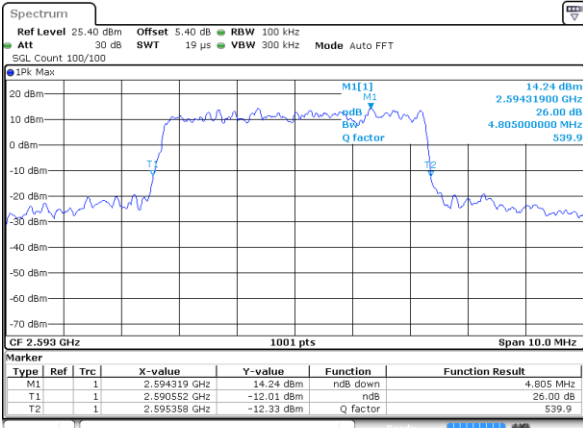

Highest Channel / 20MHz / 16QAM

Date: 5 JUN 2018 16:50:34

LTE Band 41

Lowest Channel / 5MHz / 64QAM

Date: 5 JUN 2018 16:35:15

Lowest Channel / 10MHz / 64QAM

Date: 5 JUN 2018 16:39:28

Middle Channel / 5MHz / 64QAM

Date: 5 JUN 2018 16:36:28

Middle Channel / 10MHz / 64QAM

Date: 5 JUN 2018 16:39:49

Highest Channel / 5MHz / 64QAM

Date: 5 JUN 2018 16:38:10

Highest Channel / 10MHz / 64QAM

Date: 5 JUN 2018 16:41:45

LTE Band 41