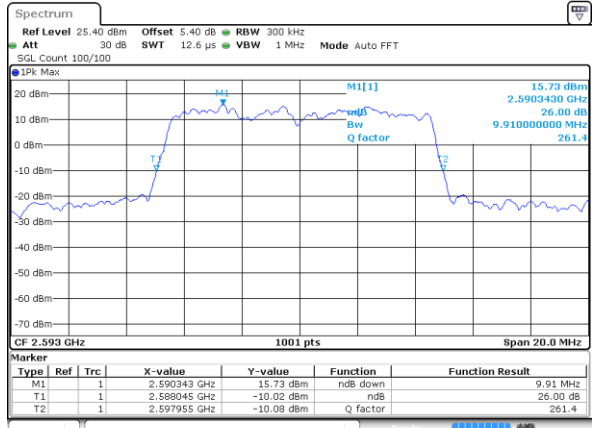

Highest Channel / 20MHz / 16QAM

Date: 5 JUN 2018 16:50:34

LTE Band 41

Lowest Channel / 5MHz / 64QAM

Date: 5 JUN 2018 16:35:15

Lowest Channel / 10MHz / 64QAM

Date: 5 JUN 2018 16:39:28

Middle Channel / 5MHz / 64QAM

Date: 5 JUN 2018 16:36:28

Middle Channel / 10MHz / 64QAM

Date: 5 JUN 2018 16:39:49

Highest Channel / 5MHz / 64QAM

Date: 5 JUN 2018 16:38:10

Highest Channel / 10MHz / 64QAM

Date: 5 JUN 2018 16:41:45

LTE Band 41