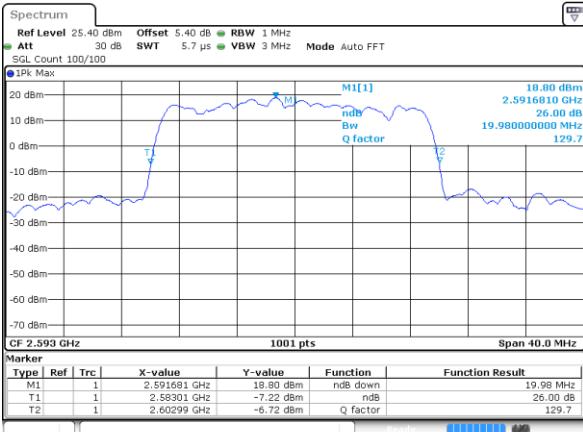

Middle Channel / 20MHz / QPSK

Date: 5 JUN 2018 16:49:57