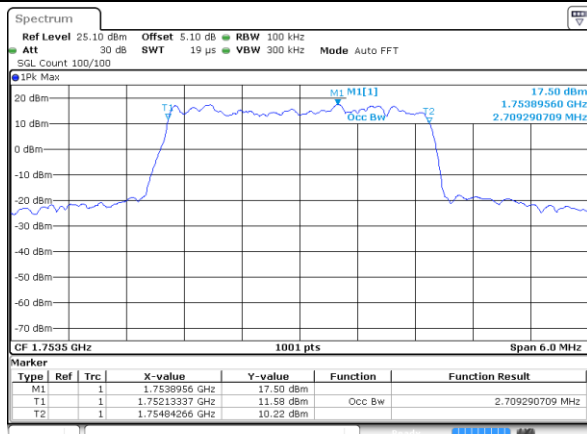

Middle Channel / 20MHz / 16QAM

Date: 1 JUN 2018 19:09:20

Highest Channel / 20MHz / QPSK

Date: 1 JUN 2018 19:11:39

Highest Channel / 20MHz / 16QAM

Date: 1 JUN 2018 19:11:49

LTE Band 4

Lowest Channel / 1.4MHz / 64QAM

Date: 1 JUN 2018 20:16:36

Lowest Channel / 3MHz / 64QAM

Date: 1 JUN 2018 19:50:47

Middle Channel / 1.4MHz / 64QAM

Date: 1 JUN 2018 20:16:17

Middle Channel / 3MHz / 64QAM

Date: 1 JUN 2018 19:52:34

Highest Channel / 1.4MHz / 64QAM

Date: 1 JUN 2018 20:15:59

Highest Channel / 3MHz / 64QAM

Date: 1 JUN 2018 19:53:15

LTE Band 4

Lowest Channel / 5MHz / 64QAM

Date: 1 JUN 2018 19:48:16

Lowest Channel / 10MHz / 64QAM

Date: 1 JUN 2018 19:40:04