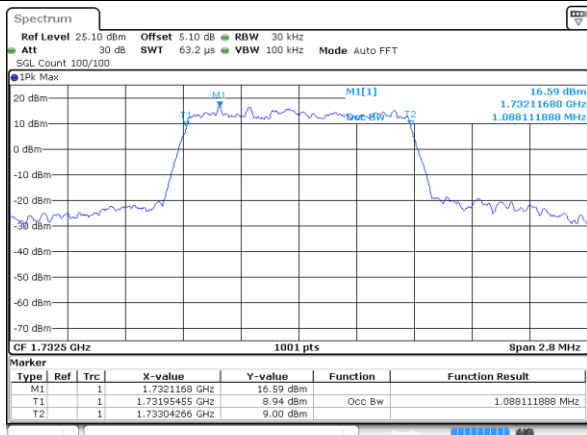

Date: 1 JUN 2018 18:55:23

LTE Band 4

Lowest Channel / 20MHz / QPSK

Date: 1 JUN 2018 19:02:12

Lowest Channel / 20MHz / 16QAM

Date: 1 JUN 2018 19:02:22

Middle Channel / 20MHz / QPSK

Date: 1 JUN 2018 19:09:10

Middle Channel / 20MHz / 16QAM

Date: 1 JUN 2018 19:09:20

Highest Channel / 20MHz / QPSK

Date: 1 JUN 2018 19:11:39

Highest Channel / 20MHz / 16QAM

Date: 1 JUN 2018 19:11:49

LTE Band 4

Lowest Channel / 1.4MHz / 64QAM

Date: 1 JUN 2018 20:16:36

Lowest Channel / 3MHz / 64QAM

Date: 1 JUN 2018 19:50:47

Middle Channel / 1.4MHz / 64QAM

Date: 1 JUN 2018 20:16:17

Middle Channel / 3MHz / 64QAM

Date: 1 JUN 2018 19:52:34

Highest Channel / 1.4MHz / 64QAM

Date: 1 JUN 2018 20:15:59

Highest Channel / 3MHz / 64QAM

Date: 1 JUN 2018 19:53:15

LTE Band 4

Lowest Channel / 5MHz / 64QAM

Date: 1 JUN 2018 19:48:16

Lowest Channel / 10MHz / 64QAM

Date: 1 JUN 2018 19:40:04