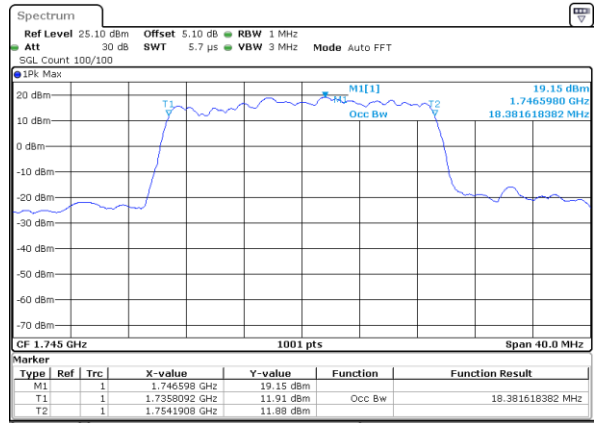

Date: 1 JUN 2018 18:55:23

LTE Band 4

Lowest Channel / 20MHz / QPSK

Date: 1 JUN 2018 19:02:12

Lowest Channel / 20MHz / 16QAM

Date: 1 JUN 2018 19:02:22

Middle Channel / 20MHz / QPSK

Date: 1 JUN 2018 19:09:10

Middle Channel / 20MHz / 16QAM

Date: 1 JUN 2018 19:09:20

Highest Channel / 20MHz / QPSK

Date: 1 JUN 2018 19:11:39

Highest Channel / 20MHz / 16QAM

Date: 1 JUN 2018 19:11:49

LTE Band 4

Lowest Channel / 1.4MHz / 64QAM

Date: 1 JUN 2018 20:16:36

Lowest Channel / 3MHz / 64QAM

Date: 1 JUN 2018 19:50:47

Middle Channel / 1.4MHz / 64QAM

Date: 1 JUN 2018 20:16:17

Middle Channel / 3MHz / 64QAM

Date: 1 JUN 2018 19:52:34

Highest Channel / 1.4MHz / 64QAM

Date: 1 JUN 2018 20:15:59

Highest Channel / 3MHz / 64QAM

Date: 1 JUN 2018 19:53:15

LTE Band 4

Lowest Channel / 5MHz / 64QAM

Date: 1 JUN 2018 19:48:16

Lowest Channel / 10MHz / 64QAM

Date: 1 JUN 2018 19:40:04