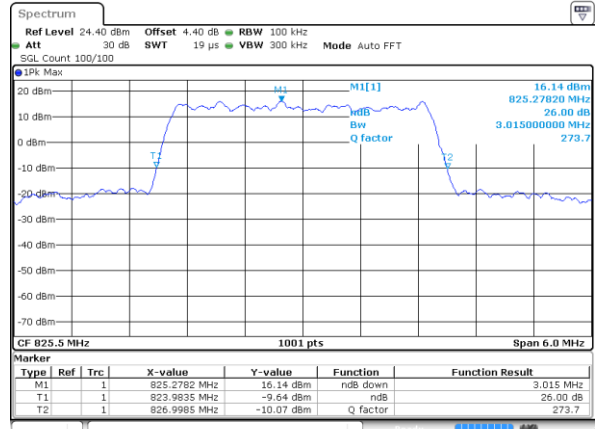

Lowest Channel / 3MHz / 64QAM

Date: 7 JUN 2018 15:12:42