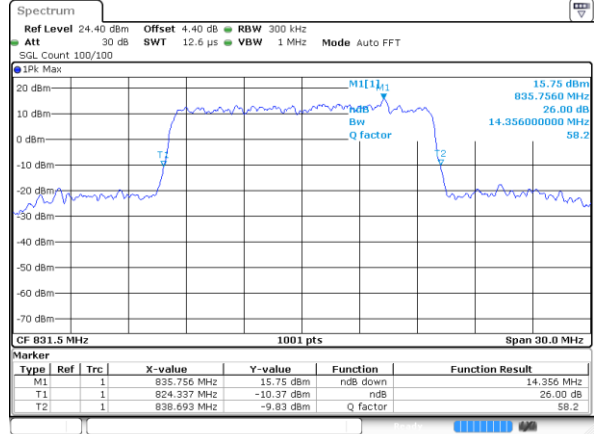

LTE Band 26

Lowest Channel / 15MHz / QPSK

Date: 7 JUN 2018 14:17:16

Lowest Channel / 15MHz / 16QAM

Date: 7 JUN 2018 14:17:35

Middle Channel / 15MHz / QPSK

Date: 7 JUN 2018 14:19:10

Middle Channel / 15MHz / 16QAM

Date: 7 JUN 2018 14:18:39

Highest Channel / 15MHz / QPSK

Date: 7 JUN 2018 14:19:39

Highest Channel / 15MHz / 16QAM

Date: 7 JUN 2018 14:20:01

LTE Band 26

Lowest Channel / 1.4MHz / 64QAM

Date: 7 JUN 2018 11:28:04