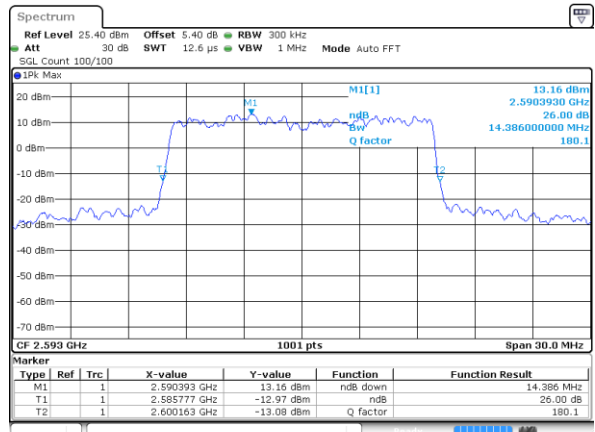

LTE Band 41

Lowest Channel / 15MHz / QPSK

Date: 5 JUN 2018 16:44:48

Lowest Channel / 15MHz / 16QAM

Date: 5 JUN 2018 16:45:07

Middle Channel / 15MHz / QPSK

Date: 5 JUN 2018 16:46:49

Middle Channel / 15MHz / 16QAM

Date: 5 JUN 2018 16:46:30

Highest Channel / 15MHz / QPSK

Date: 5 JUN 2018 16:47:19

Highest Channel / 15MHz / 16QAM

Date: 5 JUN 2018 16:47:39

LTE Band 41

Lowest Channel / 20MHz / QPSK

Date: 5 JUN 2018 16:48:22