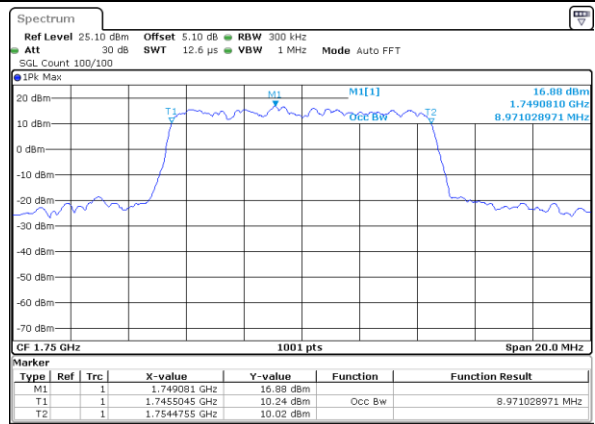

Date: 1 JUN 2018 18:19:40

Middle Channel / 5MHz / 16QAM

Date: 1 JUN 2018 18:19:50

Highest Channel / 5MHz / QPSK

Date: 1 JUN 2018 18:22:09

Highest Channel / 5MHz / 16QAM

Date: 1 JUN 2018 18:22:19

LTE Band 4

Lowest Channel / 10MHz / QPSK

Date: 1 JUN 2018 18:29:07

Lowest Channel / 10MHz / 16QAM

Date: 1 JUN 2018 18:29:17

Middle Channel / 10MHz / QPSK

Date: 1 JUN 2018 18:36:06

Middle Channel / 10MHz / 16QAM

Date: 1 JUN 2018 18:36:16

Highest Channel / 10MHz / QPSK

Date: 1 JUN 2018 18:38:35

Highest Channel / 10MHz / 16QAM

Date: 1 JUN 2018 18:38:45

LTE Band 4

Lowest Channel / 15MHz / QPSK

Date: 1 JUN 2018 18:45:34

Lowest Channel / 15MHz / 16QAM