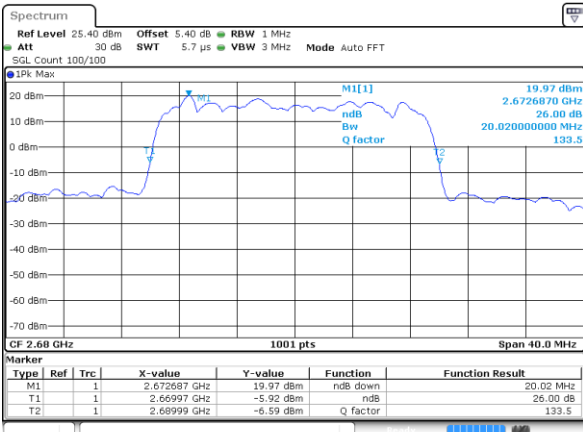

Date: 5 JUN 2018 16:46:30

Highest Channel / 15MHz / QPSK

Date: 5 JUN 2018 16:47:19

Highest Channel / 15MHz / 16QAM

Date: 5 JUN 2018 16:47:39

LTE Band 41

Lowest Channel / 20MHz / QPSK

Date: 5 JUN 2018 16:48:22

Lowest Channel / 20MHz / 16QAM

Date: 5 JUN 2018 16:48:41

Middle Channel / 20MHz / QPSK

Date: 5 JUN 2018 16:49:57

Middle Channel / 20MHz / 16QAM

Date: 5 JUN 2018 16:49:38

Highest Channel / 20MHz / QPSK

Date: 5 JUN 2018 16:50:15

Highest Channel / 20MHz / 16QAM

Date: 5 JUN 2018 16:50:34

LTE Band 41

Lowest Channel / 5MHz / 64QAM

Date: 5 JUN 2018 16:35:15

Lowest Channel / 10MHz / 64QAM

Date: 5 JUN 2018 16:39:28

Middle Channel / 5MHz / 64QAM