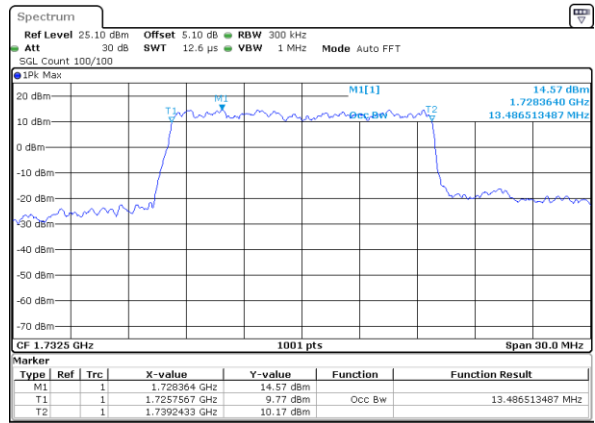

Lowest Channel / 10MHz / QPSK

Date: 1 JUN 2018 18:29:07

Lowest Channel / 10MHz / 16QAM

Date: 1 JUN 2018 18:29:17

Middle Channel / 10MHz / QPSK

Date: 1 JUN 2018 18:36:06

Middle Channel / 10MHz / 16QAM

Date: 1 JUN 2018 18:36:16

Highest Channel / 10MHz / QPSK

Date: 1 JUN 2018 18:38:35

Highest Channel / 10MHz / 16QAM

Date: 1 JUN 2018 18:38:45

LTE Band 4

Lowest Channel / 15MHz / QPSK

Date: 1 JUN 2018 18:45:34

Lowest Channel / 15MHz / 16QAM

Date: 1 JUN 2018 18:45:44

Middle Channel / 15MHz / QPSK

Date: 1 JUN 2018 18:52:44

Middle Channel / 15MHz / 16QAM

Date: 1 JUN 2018 18:52:54

Highest Channel / 15MHz / QPSK

Date: 1 JUN 2018 18:55:13

Highest Channel / 15MHz / 16QAM