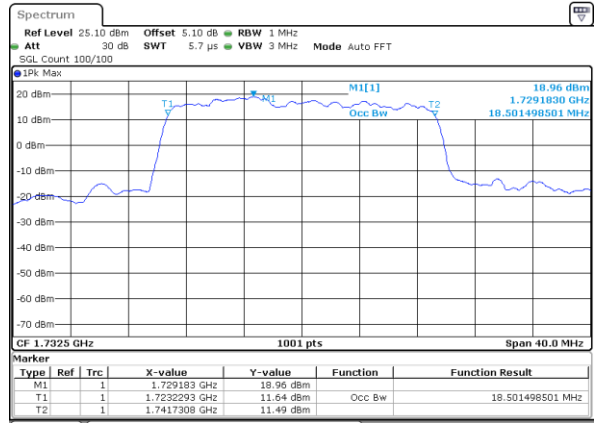

Highest Channel / 10MHz / QPSK

Date: 1 JUN 2018 18:38:35

Highest Channel / 10MHz / 16QAM

Date: 1 JUN 2018 18:38:45

LTE Band 4

Lowest Channel / 15MHz / QPSK

Date: 1 JUN 2018 18:45:34

Lowest Channel / 15MHz / 16QAM

Date: 1 JUN 2018 18:55:23

LTE Band 4

Lowest Channel / 20MHz / QPSK

Date: 1 JUN 2018 19:02:12

Lowest Channel / 20MHz / 16QAM

Date: 1 JUN 2018 19:02:22

Middle Channel / 20MHz / QPSK

Date: 1 JUN 2018 19:09:10

Middle Channel / 20MHz / 16QAM

Date: 1 JUN 2018 19:09:20

Highest Channel / 20MHz / QPSK

Date: 1 JUN 2018 19:11:39

Highest Channel / 20MHz / 16QAM

Date: 1 JUN 2018 19:11:49

LTE Band 4

Lowest Channel / 1.4MHz / 64QAM

Date: 1 JUN 2018 20:16:36

Lowest Channel / 3MHz / 64QAM

Date: 1 JUN 2018 19:50:47

Middle Channel / 1.4MHz / 64QAM

Date: 1 JUN 2018 20:16:17

Middle Channel / 3MHz / 64QAM

Date: 1 JUN 2018 19:52:34

Highest Channel / 1.4MHz / 64QAM