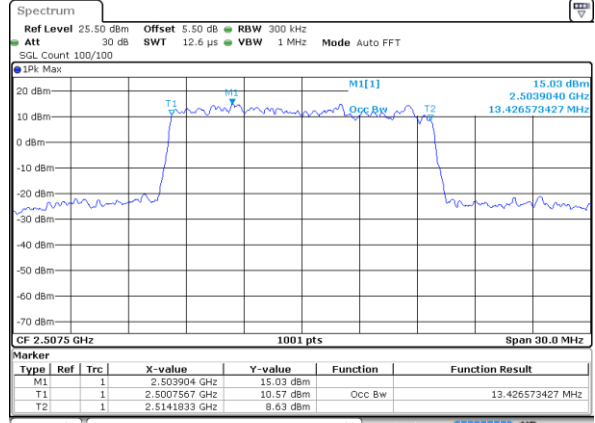

Lowest Channel / 15MHz / 16QAM

Date: 4 JUN 2018 10:09:07