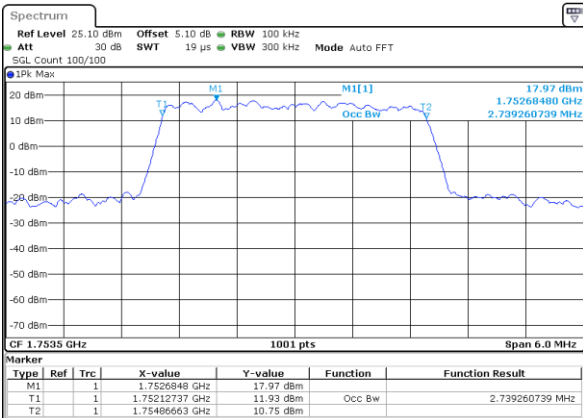

Date: 1 JUN 2018 17:46:58

Highest Channel / 1.4MHz / QPSK

Date: 1 JUN 2018 17:49:17

Highest Channel / 1.4MHz / 16QAM

Date: 1 JUN 2018 17:49:27

LTE Band 4

Lowest Channel / 3MHz / QPSK

Date: 1 JUN 2018 17:56:15

Lowest Channel / 3MHz / 16QAM

Date: 1 JUN 2018 17:56:25

Middle Channel / 3MHz / QPSK

Date: 1 JUN 2018 18:03:14

Middle Channel / 3MHz / 16QAM

Date: 1 JUN 2018 18:03:24

Highest Channel / 3MHz / QPSK

Date: 1 JUN 2018 18:05:43

Highest Channel / 3MHz / 16QAM

Date: 1 JUN 2018 18:05:53

LTE Band 4

Lowest Channel / 5MHz / QPSK

Date: 1 JUN 2018 18:12:41

Lowest Channel / 5MHz / 16QAM

Date: 1 JUN 2018 18:12:51

Middle Channel / 5MHz / QPSK

Date: 1 JUN 2018 18:19:40

Middle Channel / 5MHz / 16QAM

Date: 1 JUN 2018 18:19:50

Highest Channel / 5MHz / QPSK

Date: 1 JUN 2018 18:22:09

Highest Channel / 5MHz / 16QAM

Date: 1 JUN 2018 18:22:19

LTE Band 4