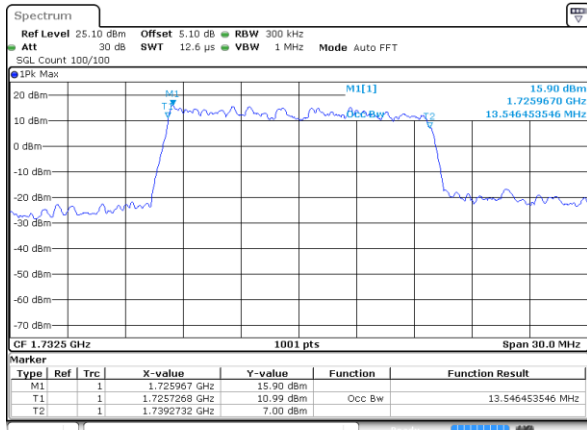

Date: 1 JUN 2018 20:15:59

Highest Channel / 3MHz / 64QAM

Date: 1 JUN 2018 19:53:15

LTE Band 4

Lowest Channel / 5MHz / 64QAM

Date: 1 JUN 2018 19:48:16

Lowest Channel / 10MHz / 64QAM

Date: 1 JUN 2018 19:40:04

Middle Channel / 5MHz / 64QAM

Date: 1 JUN 2018 19:47:54

Middle Channel / 10MHz / 64QAM

Date: 1 JUN 2018 19:40:42

Highest Channel / 5MHz / 64QAM

Date: 1 JUN 2018 19:47:27

Highest Channel / 10MHz / 64QAM

Date: 1 JUN 2018 19:41:04

LTE Band 4

Lowest Channel / 15MHz / 64QAM

Date: 1 JUN 2018 19:35:35

Lowest Channel / 20MHz / 64QAM

Date: 1 JUN 2018 19:34:11

Middle Channel / 15MHz / 64QAM

Date: 1 JUN 2018 19:36:02

Middle Channel / 20MHz / 64QAM

Date: 1 JUN 2018 19:34:31

Highest Channel / 15MHz / 64QAM

Date: 1 JUN 2018 19:36:24

Highest Channel / 20MHz / 64QAM

Date: 1 JUN 2018 19:35:04

LTE Band 7

Lowest Channel / 5MHz / QPSK

Date: 4 JUN 2018 09:35:50