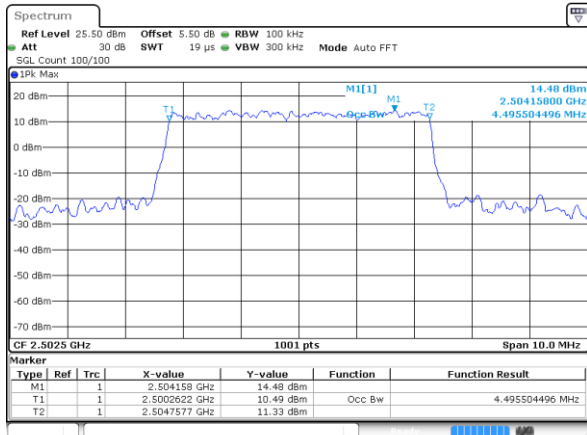

LTE Band 4

Lowest Channel / 15MHz / 64QAM

Date: 1 JUN 2018 19:35:35

Lowest Channel / 20MHz / 64QAM

Date: 1 JUN 2018 19:34:11

Middle Channel / 15MHz / 64QAM

Date: 1 JUN 2018 19:36:02

Middle Channel / 20MHz / 64QAM

Date: 1 JUN 2018 19:34:31

Highest Channel / 15MHz / 64QAM

Date: 1 JUN 2018 19:36:24

Highest Channel / 20MHz / 64QAM

Date: 1 JUN 2018 19:35:04

LTE Band 7

Lowest Channel / 5MHz / QPSK

Date: 4 JUN 2018 09:35:50

Lowest Channel / 5MHz / 16QAM

Date: 4 JUN 2018 09:36:10

Middle Channel / 5MHz / QPSK

Date: 4 JUN 2018 09:45:00

Middle Channel / 5MHz / 16QAM

Date: 4 JUN 2018 09:44:40

Highest Channel / 5MHz / QPSK

Date: 4 JUN 2018 09:45:20