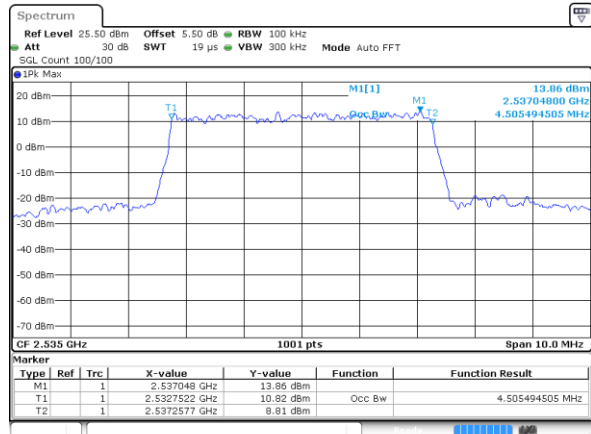

Date: 1 JUN 2018 19:34:31

Highest Channel / 15MHz / 64QAM

Date: 1 JUN 2018 19:36:24

Highest Channel / 20MHz / 64QAM

Date: 1 JUN 2018 19:35:04

LTE Band 7

Lowest Channel / 5MHz / QPSK

Date: 4 JUN 2018 09:35:50

Lowest Channel / 5MHz / 16QAM

Date: 4 JUN 2018 09:36:10

Middle Channel / 5MHz / QPSK

Date: 4 JUN 2018 09:45:00

Middle Channel / 5MHz / 16QAM

Date: 4 JUN 2018 09:44:40

Highest Channel / 5MHz / QPSK

Date: 4 JUN 2018 09:45:20

Highest Channel / 5MHz / 16QAM

Date: 4 JUN 2018 09:45:40

LTE Band 7

Lowest Channel / 10MHz / QPSK

Date: 4 JUN 2018 09:52:19

Lowest Channel / 10MHz / 16QAM

Date: 4 JUN 2018 09:52:39

Middle Channel / 10MHz / QPSK