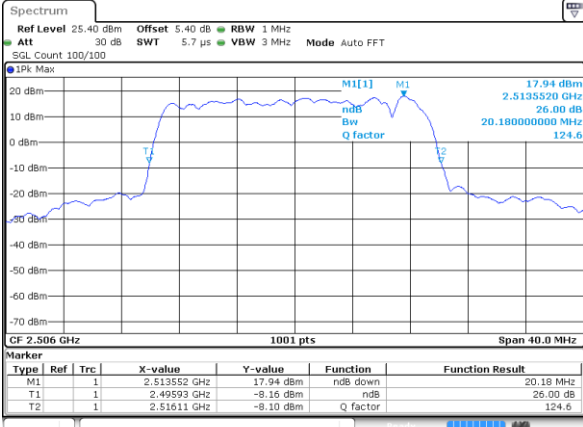

Date: 5 JUN 2018 16:46:30

Highest Channel / 15MHz / QPSK

Date: 5 JUN 2018 16:47:19

Highest Channel / 15MHz / 16QAM

Date: 5 JUN 2018 16:47:39

LTE Band 41

Lowest Channel / 20MHz / QPSK

Date: 5 JUN 2018 16:48:22