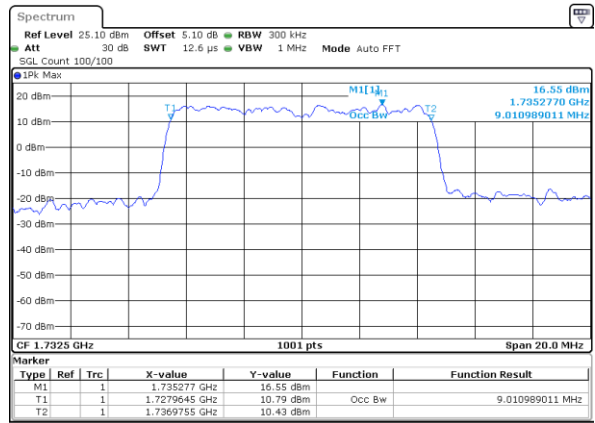

Date: 1 JUN 2018 18:19:40

Middle Channel / 5MHz / 16QAM

Date: 1 JUN 2018 18:19:50

Highest Channel / 5MHz / QPSK

Date: 1 JUN 2018 18:22:09

Highest Channel / 5MHz / 16QAM

Date: 1 JUN 2018 18:22:19

LTE Band 4

Lowest Channel / 10MHz / QPSK

Date: 1 JUN 2018 18:29:07

Lowest Channel / 10MHz / 16QAM

Date: 1 JUN 2018 18:29:17

Middle Channel / 10MHz / QPSK

Date: 1 JUN 2018 18:36:06

Middle Channel / 10MHz / 16QAM

Date: 1 JUN 2018 18:36:16

Highest Channel / 10MHz / QPSK

Date: 1 JUN 2018 18:38:35

Highest Channel / 10MHz / 16QAM

Date: 1 JUN 2018 18:38:45

LTE Band 4

Lowest Channel / 15MHz / QPSK

Date: 1 JUN 2018 18:45:34

Lowest Channel / 15MHz / 16QAM