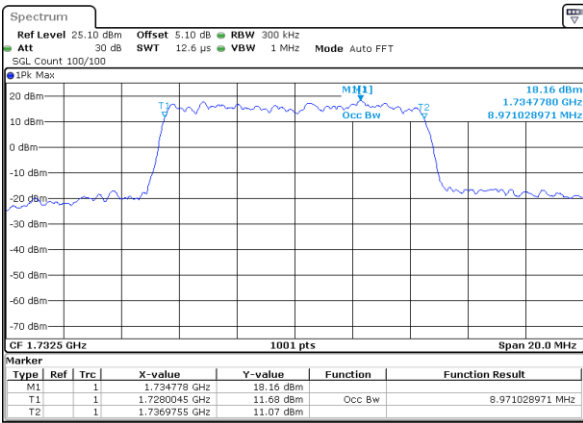

Highest Channel / 3MHz / 16QAM

Date: 1 JUN 2018 18:05:53

LTE Band 4

Lowest Channel / 5MHz / QPSK

Date: 1 JUN 2018 18:12:41

Lowest Channel / 5MHz / 16QAM

Date: 1 JUN 2018 18:12:51

Middle Channel / 5MHz / QPSK

Date: 1 JUN 2018 18:19:40

Middle Channel / 5MHz / 16QAM

Date: 1 JUN 2018 18:19:50

Highest Channel / 5MHz / QPSK

Date: 1 JUN 2018 18:22:09

Highest Channel / 5MHz / 16QAM

Date: 1 JUN 2018 18:22:19

LTE Band 4

Lowest Channel / 10MHz / QPSK

Date: 1 JUN 2018 18:29:07

Lowest Channel / 10MHz / 16QAM

Date: 1 JUN 2018 18:29:17

Middle Channel / 10MHz / QPSK

Date: 1 JUN 2018 18:36:06

Middle Channel / 10MHz / 16QAM

Date: 1 JUN 2018 18:36:16

Highest Channel / 10MHz / QPSK

Date: 1 JUN 2018 18:38:35

Highest Channel / 10MHz / 16QAM

Date: 1 JUN 2018 18:38:45

LTE Band 4

Lowest Channel / 15MHz / QPSK

Date: 1 JUN 2018 18:45:34

Lowest Channel / 15MHz / 16QAM