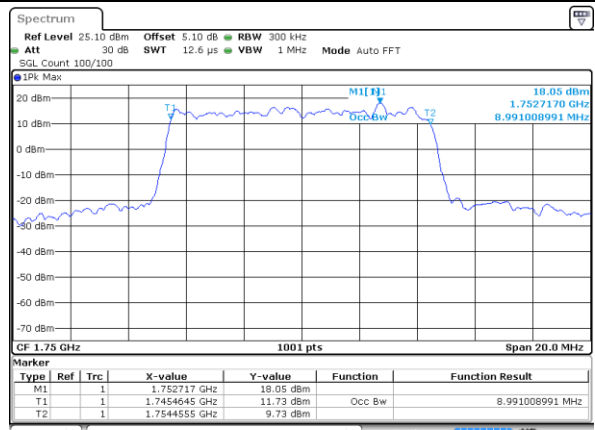

Date: 1 JUN 2018 20:15:59

Highest Channel / 3MHz / 64QAM

Date: 1 JUN 2018 19:53:15

LTE Band 4

Lowest Channel / 5MHz / 64QAM

Date: 1 JUN 2018 19:48:16

Lowest Channel / 10MHz / 64QAM

Date: 1 JUN 2018 19:40:04

Middle Channel / 5MHz / 64QAM

Date: 1 JUN 2018 19:47:54

Middle Channel / 10MHz / 64QAM

Date: 1 JUN 2018 19:40:42

Highest Channel / 5MHz / 64QAM

Date: 1 JUN 2018 19:47:27

Highest Channel / 10MHz / 64QAM

Date: 1 JUN 2018 19:41:04

LTE Band 4

Lowest Channel / 15MHz / 64QAM

Date: 1 JUN 2018 19:35:35

Lowest Channel / 20MHz / 64QAM

Date: 1 JUN 2018 19:34:11

Middle Channel / 15MHz / 64QAM

Date: 1 JUN 2018 19:36:02

Middle Channel / 20MHz / 64QAM