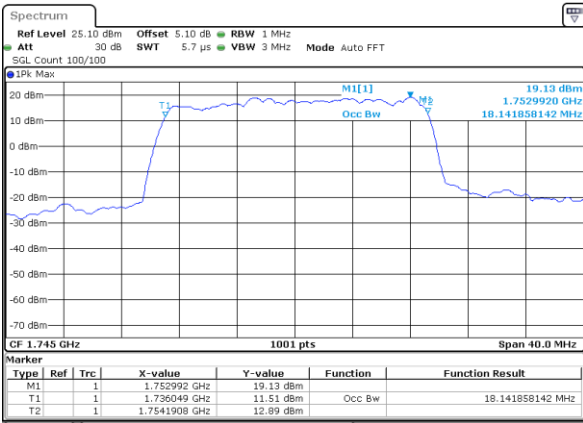

Highest Channel / 10MHz / QPSK

Date: 1 JUN 2018 18:38:35

Highest Channel / 10MHz / 16QAM

Date: 1 JUN 2018 18:38:45

LTE Band 4

Lowest Channel / 15MHz / QPSK

Date: 1 JUN 2018 18:45:34

Lowest Channel / 15MHz / 16QAM

Date: 1 JUN 2018 18:55:23

LTE Band 4

Lowest Channel / 20MHz / QPSK

Date: 1 JUN 2018 19:02:12

Lowest Channel / 20MHz / 16QAM

Date: 1 JUN 2018 19:02:22

Middle Channel / 20MHz / QPSK

Date: 1 JUN 2018 19:09:10

Middle Channel / 20MHz / 16QAM

Date: 1 JUN 2018 19:09:20

Highest Channel / 20MHz / QPSK

Date: 1 JUN 2018 19:11:39

Highest Channel / 20MHz / 16QAM

Date: 1 JUN 2018 19:11:49

LTE Band 4

Lowest Channel / 1.4MHz / 64QAM