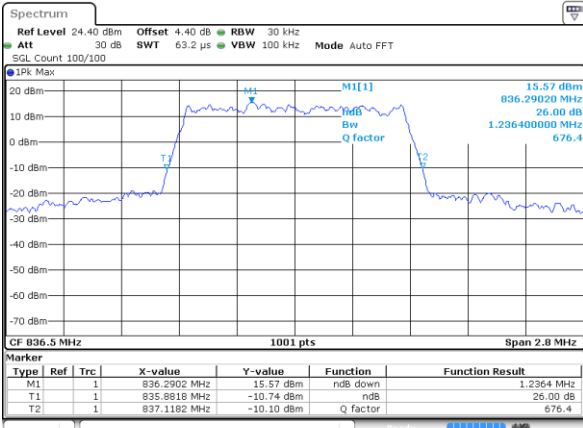

Middle Channel / 1.4MHz / 64QAM

Date: 7 JUN 2018 11:28:29