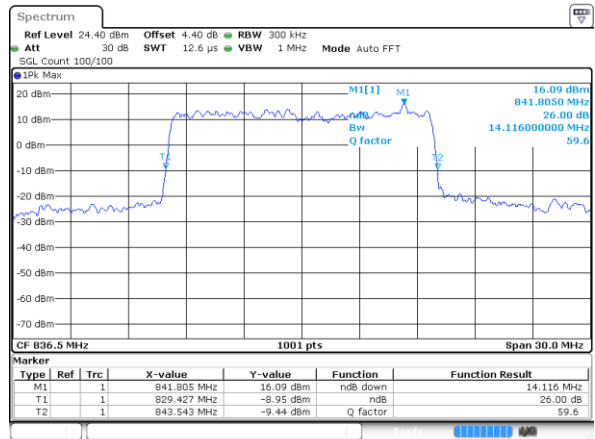

LTE Band 26

Lowest Channel / 15MHz / QPSK

Date: 7 JUN 2018 14:17:16

Lowest Channel / 15MHz / 16QAM

Date: 7 JUN 2018 14:17:35

Middle Channel / 15MHz / QPSK

Date: 7 JUN 2018 14:19:10

Middle Channel / 15MHz / 16QAM

Date: 7 JUN 2018 14:18:39

Highest Channel / 15MHz / QPSK

Date: 7 JUN 2018 14:19:39

Highest Channel / 15MHz / 16QAM

Date: 7 JUN 2018 14:20:01

LTE Band 26

Lowest Channel / 1.4MHz / 64QAM

Date: 7 JUN 2018 11:28:04