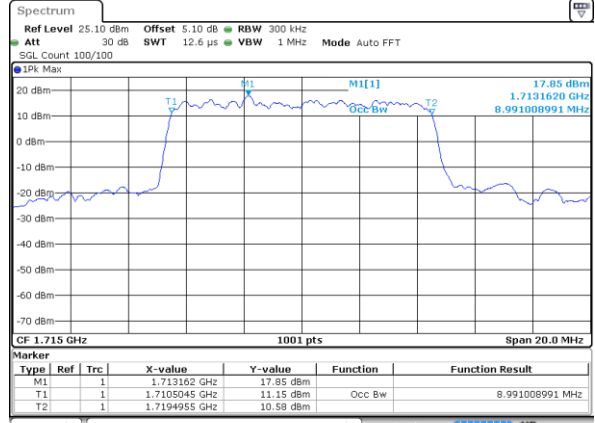

Highest Channel / 3MHz / 16QAM

Date: 1 JUN 2018 18:05:53

LTE Band 4

Lowest Channel / 5MHz / QPSK

Date: 1 JUN 2018 18:12:41

Lowest Channel / 5MHz / 16QAM

Date: 1 JUN 2018 18:12:51

Middle Channel / 5MHz / QPSK

Date: 1 JUN 2018 18:19:40

Middle Channel / 5MHz / 16QAM

Date: 1 JUN 2018 18:19:50

Highest Channel / 5MHz / QPSK

Date: 1 JUN 2018 18:22:09

Highest Channel / 5MHz / 16QAM

Date: 1 JUN 2018 18:22:19

LTE Band 4

Lowest Channel / 10MHz / QPSK

Date: 1 JUN 2018 18:29:07

Lowest Channel / 10MHz / 16QAM

Date: 1 JUN 2018 18:29:17

Middle Channel / 10MHz / QPSK

Date: 1 JUN 2018 18:36:06

Middle Channel / 10MHz / 16QAM

Date: 1 JUN 2018 18:36:16

Highest Channel / 10MHz / QPSK

Date: 1 JUN 2018 18:38:35

Highest Channel / 10MHz / 16QAM

Date: 1 JUN 2018 18:38:45

LTE Band 4

Lowest Channel / 15MHz / QPSK

Date: 1 JUN 2018 18:45:34

Lowest Channel / 15MHz / 16QAM