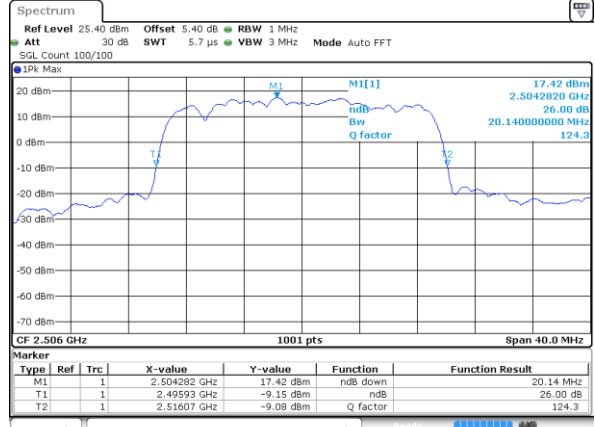

Highest Channel / 20MHz / 16QAM

Date: 5 JUN 2018 16:50:34

LTE Band 41

Lowest Channel / 5MHz / 64QAM

Date: 5 JUN 2018 16:35:15

Lowest Channel / 10MHz / 64QAM

Date: 5 JUN 2018 16:39:28

Middle Channel / 5MHz / 64QAM

Date: 5 JUN 2018 16:36:28

Middle Channel / 10MHz / 64QAM

Date: 5 JUN 2018 16:39:49

Highest Channel / 5MHz / 64QAM

Date: 5 JUN 2018 16:38:10

Highest Channel / 10MHz / 64QAM

Date: 5 JUN 2018 16:41:45

LTE Band 41

Lowest Channel / 15MHz / 64QAM

Date: 5 JUN 2018 16:45:57

Lowest Channel / 20MHz / 64QAM

Date: 5 JUN 2018 16:49:00

Middle Channel / 15MHz / 64QAM

Date: 5 JUN 2018 16:46:08

Middle Channel / 20MHz / 64QAM

Date: 5 JUN 2018 16:49:11