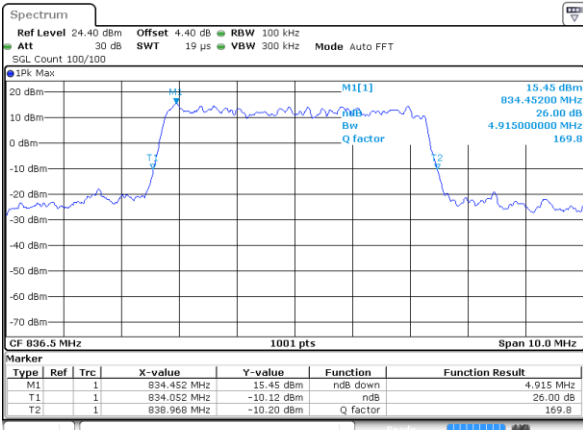

Highest Channel / 3MHz / 64QAM

Date: 7 JUN 2018 15:17:17

LTE Band 26

Lowest Channel / 5MHz / 64QAM

Date: 7 JUN 2018 15:00:21

Lowest Channel / 10MHz / 64QAM

Date: 7 JUN 2018 14:43:43

Middle Channel / 5MHz / 64QAM

Date: 7 JUN 2018 15:00:40

Middle Channel / 10MHz / 64QAM

Date: 7 JUN 2018 14:44:14

Highest Channel / 5MHz / 64QAM

Date: 7 JUN 2018 15:02:49

Highest Channel / 10MHz / 64QAM

Date: 7 JUN 2018 14:46:24

LTE Band 26