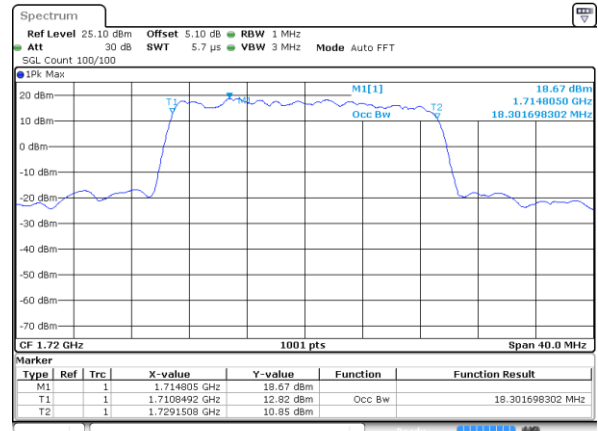

Date: 1 JUN 2018 20:15:59

Highest Channel / 3MHz / 64QAM

Date: 1 JUN 2018 19:53:15

LTE Band 4

Lowest Channel / 5MHz / 64QAM

Date: 1 JUN 2018 19:48:16

Lowest Channel / 10MHz / 64QAM

Date: 1 JUN 2018 19:40:04

Middle Channel / 5MHz / 64QAM

Date: 1 JUN 2018 19:47:54

Middle Channel / 10MHz / 64QAM

Date: 1 JUN 2018 19:40:42

Highest Channel / 5MHz / 64QAM

Date: 1 JUN 2018 19:47:27

Highest Channel / 10MHz / 64QAM

Date: 1 JUN 2018 19:41:04

LTE Band 4

Lowest Channel / 15MHz / 64QAM

Date: 1 JUN 2018 19:35:35

Lowest Channel / 20MHz / 64QAM

Date: 1 JUN 2018 19:34:11

Middle Channel / 15MHz / 64QAM

Date: 1 JUN 2018 19:36:02

Middle Channel / 20MHz / 64QAM

Date: 1 JUN 2018 19:34:31

Highest Channel / 15MHz / 64QAM

Date: 1 JUN 2018 19:36:24

Highest Channel / 20MHz / 64QAM

Date: 1 JUN 2018 19:35:04

LTE Band 7

Lowest Channel / 5MHz / QPSK

Date: 4 JUN 2018 09:35:50