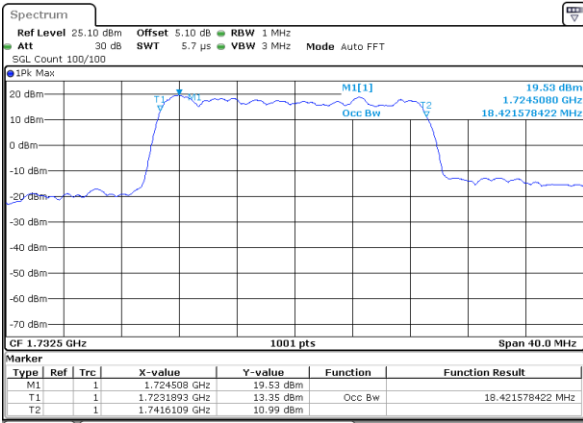

Highest Channel / 10MHz / QPSK

Date: 1 JUN 2018 18:38:35

Highest Channel / 10MHz / 16QAM

Date: 1 JUN 2018 18:38:45

LTE Band 4

Lowest Channel / 15MHz / QPSK

Date: 1 JUN 2018 18:45:34

Lowest Channel / 15MHz / 16QAM

Date: 1 JUN 2018 18:55:23

LTE Band 4

Lowest Channel / 20MHz / QPSK

Date: 1 JUN 2018 19:02:12

Lowest Channel / 20MHz / 16QAM

Date: 1 JUN 2018 19:02:22

Middle Channel / 20MHz / QPSK

Date: 1 JUN 2018 19:09:10

Middle Channel / 20MHz / 16QAM

Date: 1 JUN 2018 19:09:20

Highest Channel / 20MHz / QPSK

Date: 1 JUN 2018 19:11:39

Highest Channel / 20MHz / 16QAM

Date: 1 JUN 2018 19:11:49

LTE Band 4

Lowest Channel / 1.4MHz / 64QAM

Date: 1 JUN 2018 20:16:36

Lowest Channel / 3MHz / 64QAM

Date: 1 JUN 2018 19:50:47

Middle Channel / 1.4MHz / 64QAM

Date: 1 JUN 2018 20:16:17

Middle Channel / 3MHz / 64QAM

Date: 1 JUN 2018 19:52:34

Highest Channel / 1.4MHz / 64QAM