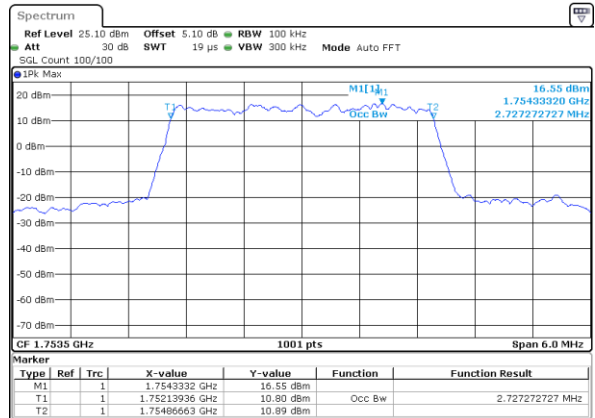

Date: 1 JUN 2018 17:46:58

Highest Channel / 1.4MHz / QPSK

Date: 1 JUN 2018 17:49:17

Highest Channel / 1.4MHz / 16QAM

Date: 1 JUN 2018 17:49:27

LTE Band 4

Lowest Channel / 3MHz / QPSK

Date: 1 JUN 2018 17:56:15

Lowest Channel / 3MHz / 16QAM

Date: 1 JUN 2018 17:56:25

Middle Channel / 3MHz / QPSK

Date: 1 JUN 2018 18:03:14

Middle Channel / 3MHz / 16QAM

Date: 1 JUN 2018 18:03:24

Highest Channel / 3MHz / QPSK

Date: 1 JUN 2018 18:05:43

Highest Channel / 3MHz / 16QAM

Date: 1 JUN 2018 18:05:53

LTE Band 4

Lowest Channel / 5MHz / QPSK

Date: 1 JUN 2018 18:12:41

Lowest Channel / 5MHz / 16QAM

Date: 1 JUN 2018 18:12:51

Middle Channel / 5MHz / QPSK