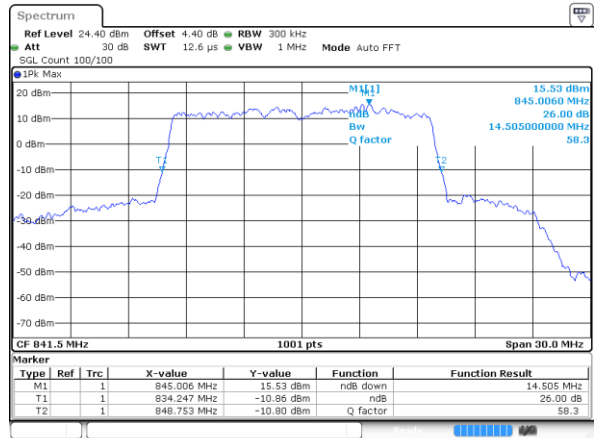

LTE Band 26

Lowest Channel / 15MHz / QPSK

Date: 7 JUN 2018 14:17:16

Lowest Channel / 15MHz / 16QAM

Date: 7 JUN 2018 14:17:35

Middle Channel / 15MHz / QPSK

Date: 7 JUN 2018 14:19:10

Middle Channel / 15MHz / 16QAM

Date: 7 JUN 2018 14:18:39

Highest Channel / 15MHz / QPSK

Date: 7 JUN 2018 14:19:39

Highest Channel / 15MHz / 16QAM

Date: 7 JUN 2018 14:20:01

LTE Band 26

Lowest Channel / 1.4MHz / 64QAM

Date: 7 JUN 2018 11:28:04