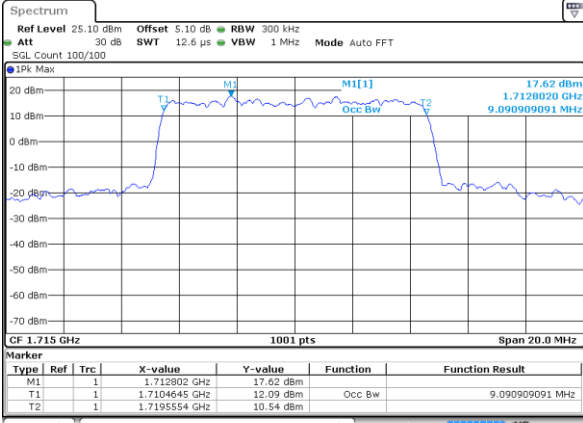

Highest Channel / 3MHz / 16QAM

Date: 1 JUN 2018 18:05:53

LTE Band 4

Lowest Channel / 5MHz / QPSK

Date: 1 JUN 2018 18:12:41

Lowest Channel / 5MHz / 16QAM

Date: 1 JUN 2018 18:12:51

Middle Channel / 5MHz / QPSK

Date: 1 JUN 2018 18:19:40

Middle Channel / 5MHz / 16QAM

Date: 1 JUN 2018 18:19:50

Highest Channel / 5MHz / QPSK

Date: 1 JUN 2018 18:22:09

Highest Channel / 5MHz / 16QAM

Date: 1 JUN 2018 18:22:19

LTE Band 4

Lowest Channel / 10MHz / QPSK

Date: 1 JUN 2018 18:29:07

Lowest Channel / 10MHz / 16QAM

Date: 1 JUN 2018 18:29:17

Middle Channel / 10MHz / QPSK

Date: 1 JUN 2018 18:36:06

Middle Channel / 10MHz / 16QAM

Date: 1 JUN 2018 18:36:16

Highest Channel / 10MHz / QPSK

Date: 1 JUN 2018 18:38:35

Highest Channel / 10MHz / 16QAM

Date: 1 JUN 2018 18:38:45

LTE Band 4

Lowest Channel / 15MHz / QPSK

Date: 1 JUN 2018 18:45:34

Lowest Channel / 15MHz / 16QAM