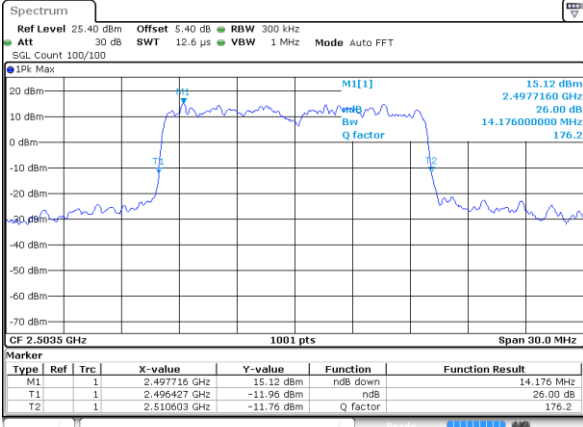

LTE Band 41

Lowest Channel / 15MHz / QPSK

Date: 5 JUN 2018 16:44:48