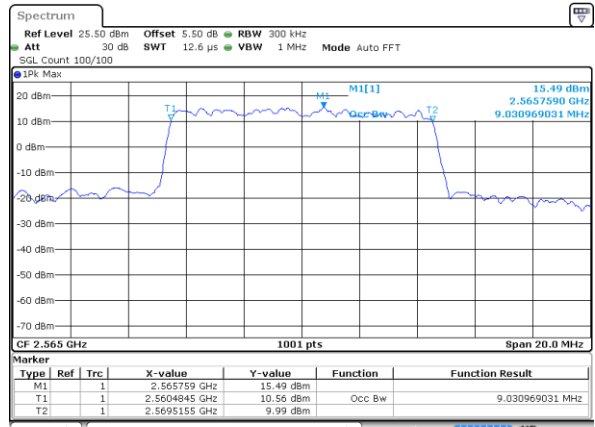

Highest Channel / 5MHz / 16QAM

Date: 4 JUN 2018 09:45:40

LTE Band 7

Lowest Channel / 10MHz / QPSK

Date: 4 JUN 2018 09:52:19

Lowest Channel / 10MHz / 16QAM

Date: 4 JUN 2018 09:52:39

Middle Channel / 10MHz / QPSK

Date: 4 JUN 2018 10:01:28

Middle Channel / 10MHz / 16QAM

Date: 4 JUN 2018 10:01:08

Highest Channel / 10MHz / QPSK

Date: 4 JUN 2018 10:01:48

Highest Channel / 10MHz / 16QAM

Date: 4 JUN 2018 10:02:08

LTE Band 7

Lowest Channel / 15MHz / QPSK

Date: 4 JUN 2018 10:08:47

Lowest Channel / 15MHz / 16QAM

Date: 4 JUN 2018 10:09:07

Middle Channel / 15MHz / QPSK

Date: 4 JUN 2018 10:17:56

Middle Channel / 15MHz / 16QAM

Date: 4 JUN 2018 10:17:56