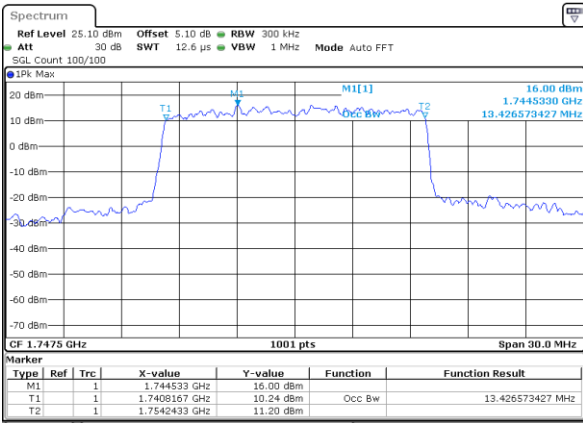

Highest Channel / 10MHz / QPSK

Date: 1 JUN 2018 18:38:35

Highest Channel / 10MHz / 16QAM

Date: 1 JUN 2018 18:38:45

LTE Band 4

Lowest Channel / 15MHz / QPSK

Date: 1 JUN 2018 18:45:34

Lowest Channel / 15MHz / 16QAM

Date: 1 JUN 2018 18:45:44

Middle Channel / 15MHz / QPSK

Date: 1 JUN 2018 18:52:44

Middle Channel / 15MHz / 16QAM

Date: 1 JUN 2018 18:52:54

Highest Channel / 15MHz / QPSK

Date: 1 JUN 2018 18:55:13

Highest Channel / 15MHz / 16QAM

Date: 1 JUN 2018 18:55:23

LTE Band 4

Lowest Channel / 20MHz / QPSK

Date: 1 JUN 2018 19:02:12

Lowest Channel / 20MHz / 16QAM

Date: 1 JUN 2018 19:02:22

Middle Channel / 20MHz / QPSK

Date: 1 JUN 2018 19:09:10

Middle Channel / 20MHz / 16QAM

Date: 1 JUN 2018 19:09:20

Highest Channel / 20MHz / QPSK

Date: 1 JUN 2018 19:11:39

Highest Channel / 20MHz / 16QAM

Date: 1 JUN 2018 19:11:49

LTE Band 4

Lowest Channel / 1.4MHz / 64QAM