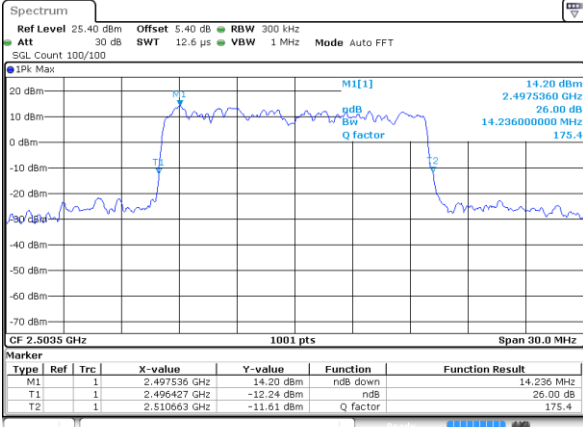

LTE Band 41

Lowest Channel / 15MHz / 64QAM

Date: 5 JUN 2018 16:45:57