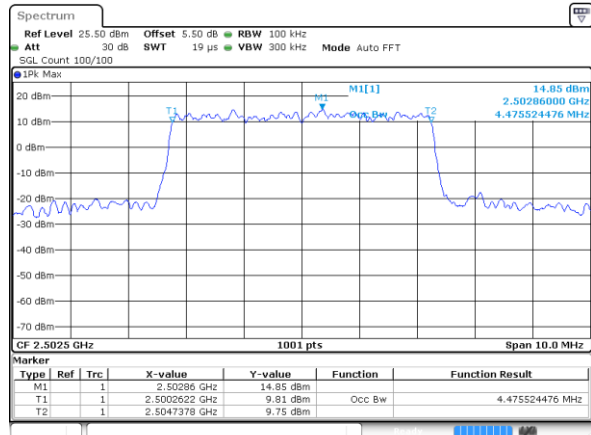

Lowest Channel / 5MHz / 16QAM

Date: 4 JUN 2018 09:36:10