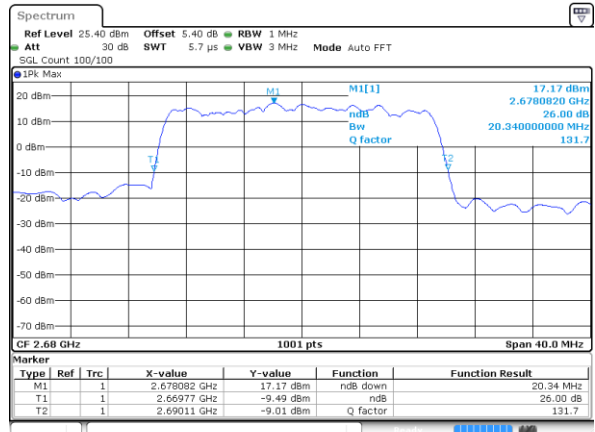

Date: 5 JUN 2018 16:46:30

Highest Channel / 15MHz / QPSK

Date: 5 JUN 2018 16:47:19

Highest Channel / 15MHz / 16QAM

Date: 5 JUN 2018 16:47:39

LTE Band 41

Lowest Channel / 20MHz / QPSK

Date: 5 JUN 2018 16:48:22

Lowest Channel / 20MHz / 16QAM

Date: 5 JUN 2018 16:48:41

Middle Channel / 20MHz / QPSK

Date: 5 JUN 2018 16:49:57

Middle Channel / 20MHz / 16QAM

Date: 5 JUN 2018 16:49:38

Highest Channel / 20MHz / QPSK

Date: 5 JUN 2018 16:50:15

Highest Channel / 20MHz / 16QAM

Date: 5 JUN 2018 16:50:34

LTE Band 41

Lowest Channel / 5MHz / 64QAM

Date: 5 JUN 2018 16:35:15

Lowest Channel / 10MHz / 64QAM

Date: 5 JUN 2018 16:39:28

Middle Channel / 5MHz / 64QAM