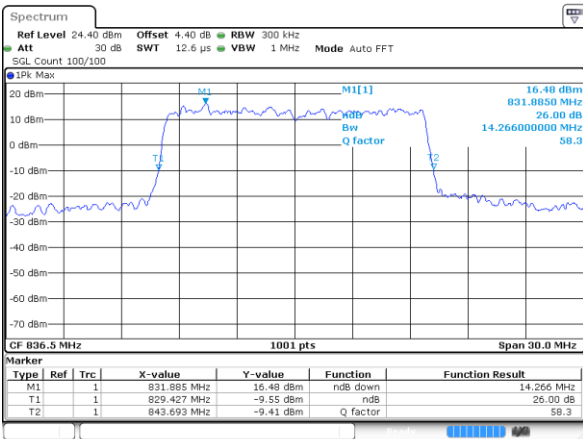

LTE Band 26

Lowest Channel / 15MHz / QPSK

Date: 7 JUN 2018 14:17:16

Lowest Channel / 15MHz / 16QAM

Date: 7 JUN 2018 14:17:35

Middle Channel / 15MHz / QPSK

Date: 7 JUN 2018 14:19:10

Middle Channel / 15MHz / 16QAM

Date: 7 JUN 2018 14:18:39

Highest Channel / 15MHz / QPSK

Date: 7 JUN 2018 14:19:39

Highest Channel / 15MHz / 16QAM

Date: 7 JUN 2018 14:20:01

LTE Band 26

Lowest Channel / 1.4MHz / 64QAM

Date: 7 JUN 2018 11:28:04