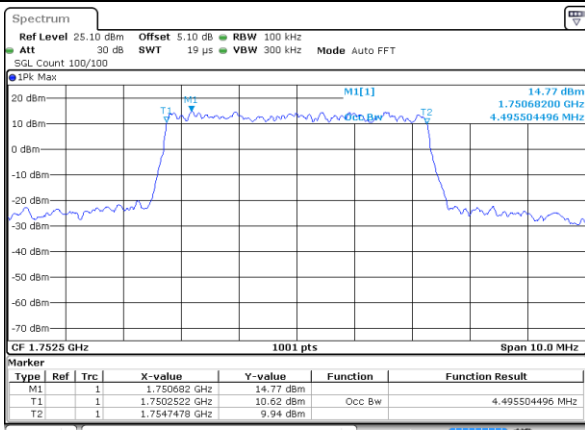

Date: 1 JUN 2018 20:15:59

Highest Channel / 3MHz / 64QAM

Date: 1 JUN 2018 19:53:15

LTE Band 4

Lowest Channel / 5MHz / 64QAM

Date: 1 JUN 2018 19:48:16

Lowest Channel / 10MHz / 64QAM

Date: 1 JUN 2018 19:40:04

Middle Channel / 5MHz / 64QAM

Date: 1 JUN 2018 19:47:54

Middle Channel / 10MHz / 64QAM

Date: 1 JUN 2018 19:40:42

Highest Channel / 5MHz / 64QAM

Date: 1 JUN 2018 19:47:27

Highest Channel / 10MHz / 64QAM

Date: 1 JUN 2018 19:41:04

LTE Band 4

Lowest Channel / 15MHz / 64QAM

Date: 1 JUN 2018 19:35:35

Lowest Channel / 20MHz / 64QAM

Date: 1 JUN 2018 19:34:11

Middle Channel / 15MHz / 64QAM

Date: 1 JUN 2018 19:36:02

Middle Channel / 20MHz / 64QAM

Date: 1 JUN 2018 19:34:31

Highest Channel / 15MHz / 64QAM

Date: 1 JUN 2018 19:36:24

Highest Channel / 20MHz / 64QAM

Date: 1 JUN 2018 19:35:04

LTE Band 7

Lowest Channel / 5MHz / QPSK

Date: 4 JUN 2018 09:35:50