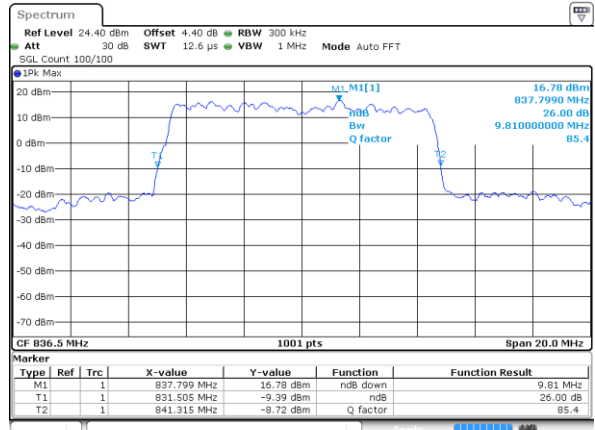

Highest Channel / 3MHz / 64QAM

Date: 7 JUN 2018 15:17:17

LTE Band 26

Lowest Channel / 5MHz / 64QAM

Date: 7 JUN 2018 15:00:21

Lowest Channel / 10MHz / 64QAM

Date: 7 JUN 2018 14:43:43

Middle Channel / 5MHz / 64QAM

Date: 7 JUN 2018 15:00:40

Middle Channel / 10MHz / 64QAM

Date: 7 JUN 2018 14:44:14

Highest Channel / 5MHz / 64QAM

Date: 7 JUN 2018 15:02:49

Highest Channel / 10MHz / 64QAM

Date: 7 JUN 2018 14:46:24

LTE Band 26