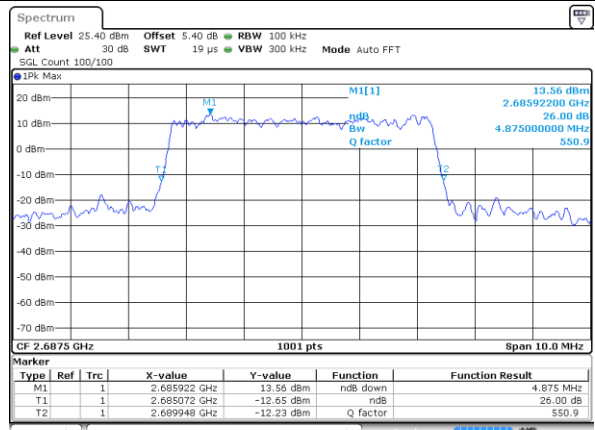

Date: 5 JUN 2018 16:34:32

Lowest Channel / 5MHz / 16QAM

Date: 5 JUN 2018 16:34:52

Middle Channel / 5MHz / QPSK

Date: 5 JUN 2018 16:35:44

Middle Channel / 5MHz / 16QAM

Date: 5 JUN 2018 16:36:09

Highest Channel / 5MHz / QPSK

Date: 5 JUN 2018 16:37:17

Highest Channel / 5MHz / 16QAM

Date: 5 JUN 2018 16:37:06

LTE Band 41

Lowest Channel / 10MHz / QPSK

Date: 5 JUN 2018 16:38:49

Lowest Channel / 10MHz / 16QAM

Date: 5 JUN 2018 16:38:59