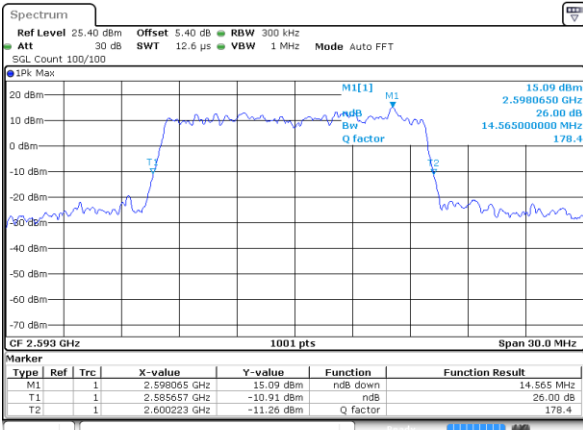

Lowest Channel / 15MHz / 64QAM

Date: 5 JUN 2018 16:45:57

Lowest Channel / 20MHz / 64QAM

Date: 5 JUN 2018 16:49:00

Middle Channel / 15MHz / 64QAM

Date: 5 JUN 2018 16:46:08

Middle Channel / 20MHz / 64QAM

Date: 5 JUN 2018 16:49:11