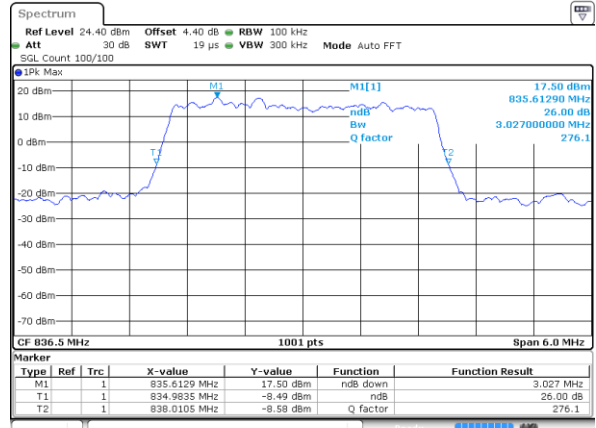

Date: 7 JUN 2018 14:18:39

Highest Channel / 15MHz / QPSK

Date: 7 JUN 2018 14:19:39

Highest Channel / 15MHz / 16QAM

Date: 7 JUN 2018 14:20:01

LTE Band 26

Lowest Channel / 1.4MHz / 64QAM

Date: 7 JUN 2018 11:28:04

Lowest Channel / 3MHz / 64QAM

Date: 7 JUN 2018 15:12:42

Middle Channel / 1.4MHz / 64QAM

Date: 7 JUN 2018 11:28:29

Middle Channel / 3MHz / 64QAM

Date: 7 JUN 2018 15:12:04

Highest Channel / 1.4MHz / 64QAM

Date: 7 JUN 2018 11:30:29

Highest Channel / 3MHz / 64QAM

Date: 7 JUN 2018 15:17:17

LTE Band 26

Lowest Channel / 5MHz / 64QAM

Date: 7 JUN 2018 15:00:21

Lowest Channel / 10MHz / 64QAM

Date: 7 JUN 2018 14:43:43

Middle Channel / 5MHz / 64QAM

Date: 7 JUN 2018 15:00:40

Middle Channel / 10MHz / 64QAM

Date: 7 JUN 2018 14:44:14

Highest Channel / 5MHz / 64QAM

Date: 7 JUN 2018 15:02:49

Highest Channel / 10MHz / 64QAM

Date: 7 JUN 2018 14:46:24

LTE Band 26