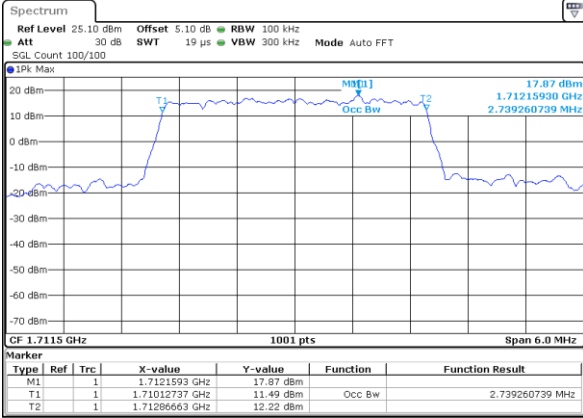

LTE Band 4

Lowest Channel / 1.4MHz / QPSK

Date: 1 JUN 2018 17:39:49

Lowest Channel / 1.4MHz / 16QAM

Date: 1 JUN 2018 17:39:58

Middle Channel / 1.4MHz / QPSK

Date: 1 JUN 2018 17:46:48

Middle Channel / 1.4MHz / 16QAM

Date: 1 JUN 2018 17:46:58

Highest Channel / 1.4MHz / QPSK

Date: 1 JUN 2018 17:49:17

Highest Channel / 1.4MHz / 16QAM

Date: 1 JUN 2018 17:49:27

LTE Band 4

Lowest Channel / 3MHz / QPSK

Date: 1 JUN 2018 17:56:15

Lowest Channel / 3MHz / 16QAM

Date: 1 JUN 2018 17:56:25

Middle Channel / 3MHz / QPSK

Date: 1 JUN 2018 18:03:14

Middle Channel / 3MHz / 16QAM

Date: 1 JUN 2018 18:03:24

Highest Channel / 3MHz / QPSK

Date: 1 JUN 2018 18:05:43

Highest Channel / 3MHz / 16QAM

Date: 1 JUN 2018 18:05:53

LTE Band 4

Lowest Channel / 5MHz / QPSK

Date: 1 JUN 2018 18:12:41

Lowest Channel / 5MHz / 16QAM

Date: 1 JUN 2018 18:12:51

Middle Channel / 5MHz / QPSK