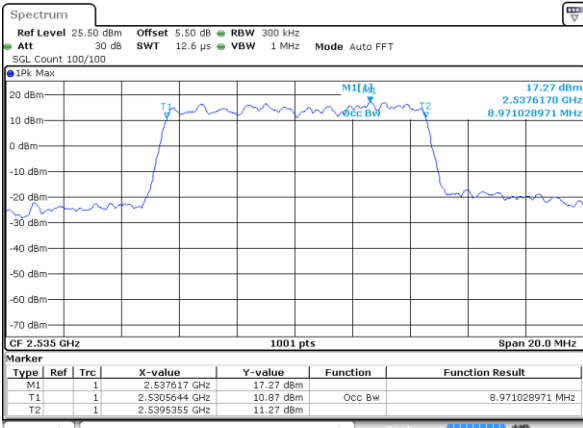

Highest Channel / 5MHz / 16QAM

Date: 4 JUN 2018 09:45:40

LTE Band 7

Lowest Channel / 10MHz / QPSK

Date: 4 JUN 2018 09:52:19

Lowest Channel / 10MHz / 16QAM

Date: 4 JUN 2018 09:52:39

Middle Channel / 10MHz / QPSK

Date: 4 JUN 2018 10:01:28

Middle Channel / 10MHz / 16QAM

Date: 4 JUN 2018 10:01:08

Highest Channel / 10MHz / QPSK

Date: 4 JUN 2018 10:01:48

Highest Channel / 10MHz / 16QAM

Date: 4 JUN 2018 10:02:08

LTE Band 7