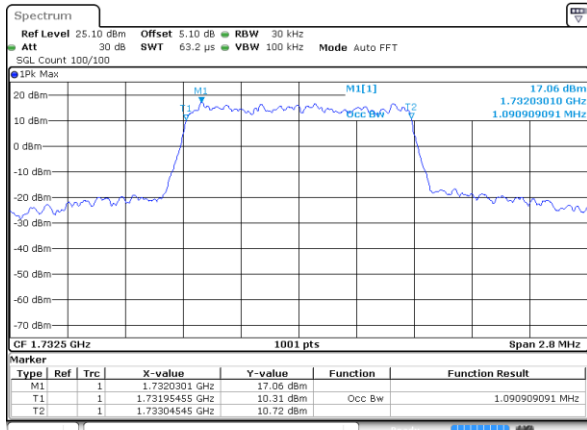

LTE Band 4

Lowest Channel / 1.4MHz / QPSK

Date: 1 JUN 2018 17:39:49

Lowest Channel / 1.4MHz / 16QAM

Date: 1 JUN 2018 17:39:58

Middle Channel / 1.4MHz / QPSK

Date: 1 JUN 2018 17:46:48

Middle Channel / 1.4MHz / 16QAM

Date: 1 JUN 2018 17:46:58

Highest Channel / 1.4MHz / QPSK

Date: 1 JUN 2018 17:49:17

Highest Channel / 1.4MHz / 16QAM

Date: 1 JUN 2018 17:49:27

LTE Band 4

Lowest Channel / 3MHz / QPSK

Date: 1 JUN 2018 17:56:15