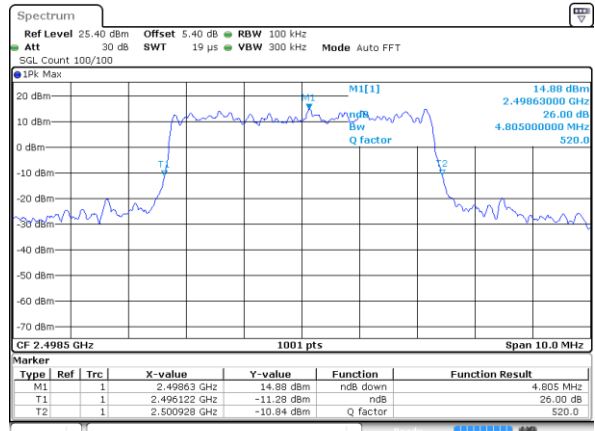

Lowest Channel / 5MHz / 16QAM

Date: 5 JUN 2018 16:34:52