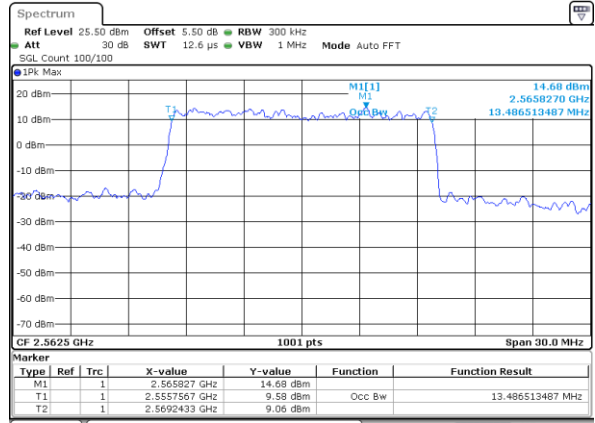

Date: 4 JUN 2018 10:01:28

Middle Channel / 10MHz / 16QAM

Date: 4 JUN 2018 10:01:08

Highest Channel / 10MHz / QPSK

Date: 4 JUN 2018 10:01:48

Highest Channel / 10MHz / 16QAM

Date: 4 JUN 2018 10:02:08

LTE Band 7

Lowest Channel / 15MHz / QPSK

Date: 4 JUN 2018 10:08:47

Lowest Channel / 15MHz / 16QAM

Date: 4 JUN 2018 10:09:07

Middle Channel / 15MHz / QPSK

Date: 4 JUN 2018 10:17:56

Middle Channel / 15MHz / 16QAM

Date: 4 JUN 2018 10:17:56

Highest Channel / 15MHz / QPSK

Date: 4 JUN 2018 10:18:16

Highest Channel / 15MHz / 16QAM

Date: 4 JUN 2018 10:18:36