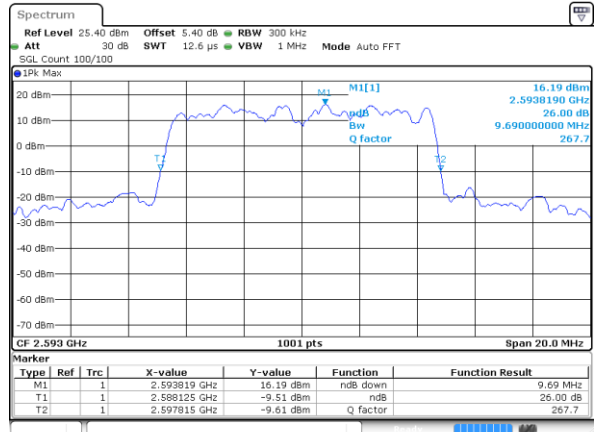

Middle Channel / 10MHz / 16QAM

Date: 5 JUN 2018 16:40:01