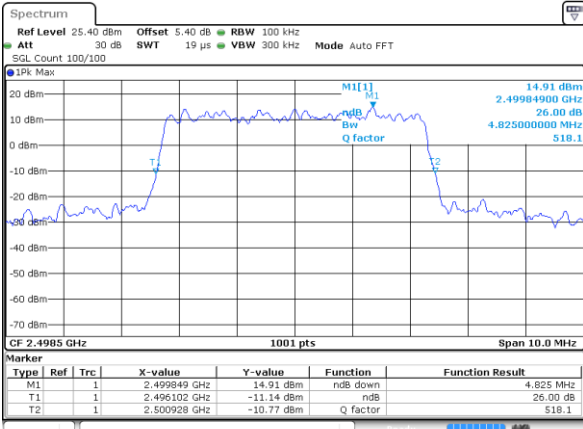

Highest Channel / 20MHz / 16QAM

Date: 5 JUN 2018 16:50:34

LTE Band 41

Lowest Channel / 5MHz / 64QAM

Date: 5 JUN 2018 16:35:15

Lowest Channel / 10MHz / 64QAM

Date: 5 JUN 2018 16:39:28

Middle Channel / 5MHz / 64QAM

Date: 5 JUN 2018 16:36:28

Middle Channel / 10MHz / 64QAM

Date: 5 JUN 2018 16:39:49

Highest Channel / 5MHz / 64QAM

Date: 5 JUN 2018 16:38:10

Highest Channel / 10MHz / 64QAM

Date: 5 JUN 2018 16:41:45

LTE Band 41