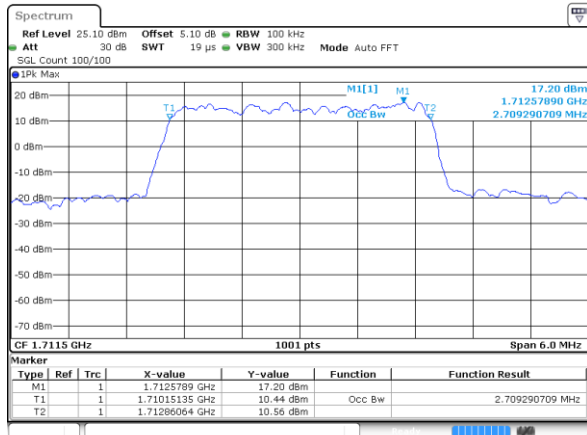

Date: 1 JUN 2018 18:55:23

LTE Band 4

Lowest Channel / 20MHz / QPSK

Date: 1 JUN 2018 19:02:12

Lowest Channel / 20MHz / 16QAM

Date: 1 JUN 2018 19:02:22

Middle Channel / 20MHz / QPSK

Date: 1 JUN 2018 19:09:10

Middle Channel / 20MHz / 16QAM

Date: 1 JUN 2018 19:09:20

Highest Channel / 20MHz / QPSK

Date: 1 JUN 2018 19:11:39

Highest Channel / 20MHz / 16QAM

Date: 1 JUN 2018 19:11:49

LTE Band 4

Lowest Channel / 1.4MHz / 64QAM

Date: 1 JUN 2018 20:16:36

Lowest Channel / 3MHz / 64QAM

Date: 1 JUN 2018 19:50:47

Middle Channel / 1.4MHz / 64QAM

Date: 1 JUN 2018 20:16:17

Middle Channel / 3MHz / 64QAM

Date: 1 JUN 2018 19:52:34

Highest Channel / 1.4MHz / 64QAM

Date: 1 JUN 2018 20:15:59

Highest Channel / 3MHz / 64QAM

Date: 1 JUN 2018 19:53:15

LTE Band 4

Lowest Channel / 5MHz / 64QAM

Date: 1 JUN 2018 19:48:16

Lowest Channel / 10MHz / 64QAM

Date: 1 JUN 2018 19:40:04