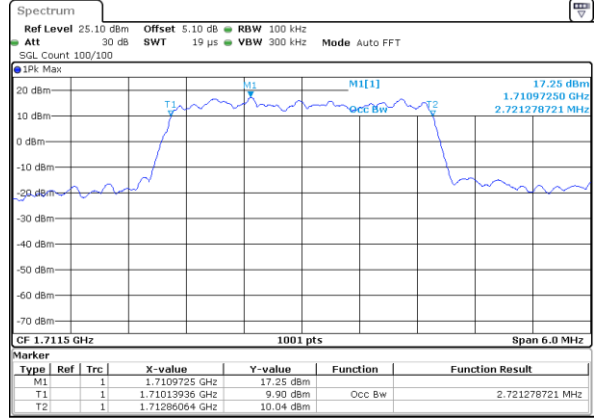

Lowest Channel / 3MHz / 16QAM

Date: 1 JUN 2018 17:56:25