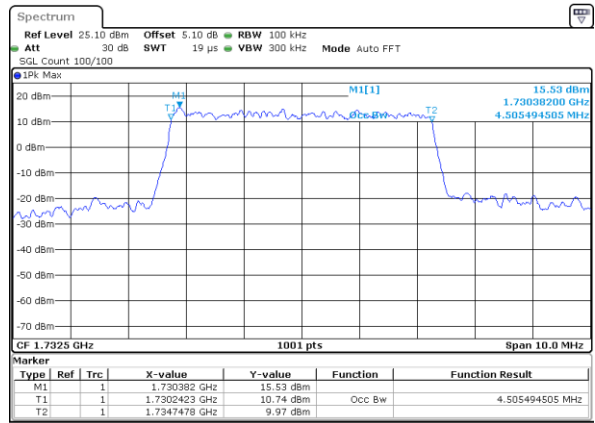

Highest Channel / 3MHz / 16QAM

Date: 1 JUN 2018 18:05:53

LTE Band 4

Lowest Channel / 5MHz / QPSK

Date: 1 JUN 2018 18:12:41

Lowest Channel / 5MHz / 16QAM

Date: 1 JUN 2018 18:12:51

Middle Channel / 5MHz / QPSK

Date: 1 JUN 2018 18:19:40

Middle Channel / 5MHz / 16QAM

Date: 1 JUN 2018 18:19:50

Highest Channel / 5MHz / QPSK

Date: 1 JUN 2018 18:22:09

Highest Channel / 5MHz / 16QAM

Date: 1 JUN 2018 18:22:19

LTE Band 4