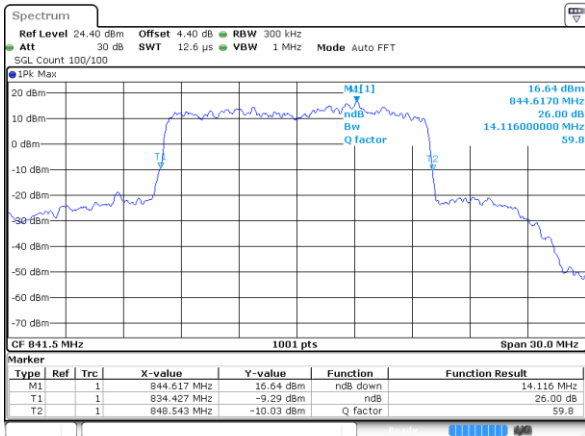

Lowest Channel / 15MHz / 64QAM

Date: 7 JUN 2018 14:17:55

Middle Channel / 15MHz / 64QAM

Date: 7 JUN 2018 14:18:16

Highest Channel / 15MHz / 64QAM

Date: 7 JUN 2018 14:20:25

LTE Band 41

Lowest Channel / 5MHz / QPSK