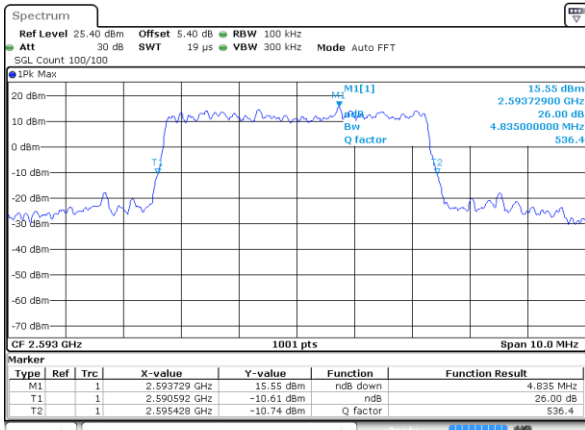

Middle Channel / 5MHz / QPSK

Date: 5 JUN 2018 16:35:44