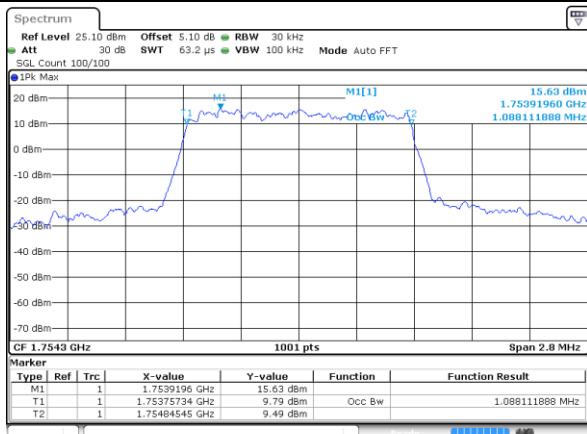

Middle Channel / 20MHz / 16QAM

Date: 1 JUN 2018 19:09:20

Highest Channel / 20MHz / QPSK

Date: 1 JUN 2018 19:11:39

Highest Channel / 20MHz / 16QAM

Date: 1 JUN 2018 19:11:49

LTE Band 4

Lowest Channel / 1.4MHz / 64QAM

Date: 1 JUN 2018 20:16:36

Lowest Channel / 3MHz / 64QAM

Date: 1 JUN 2018 19:50:47

Middle Channel / 1.4MHz / 64QAM

Date: 1 JUN 2018 20:16:17

Middle Channel / 3MHz / 64QAM

Date: 1 JUN 2018 19:52:34

Highest Channel / 1.4MHz / 64QAM

Date: 1 JUN 2018 20:15:59

Highest Channel / 3MHz / 64QAM

Date: 1 JUN 2018 19:53:15

LTE Band 4

Lowest Channel / 5MHz / 64QAM

Date: 1 JUN 2018 19:48:16

Lowest Channel / 10MHz / 64QAM

Date: 1 JUN 2018 19:40:04