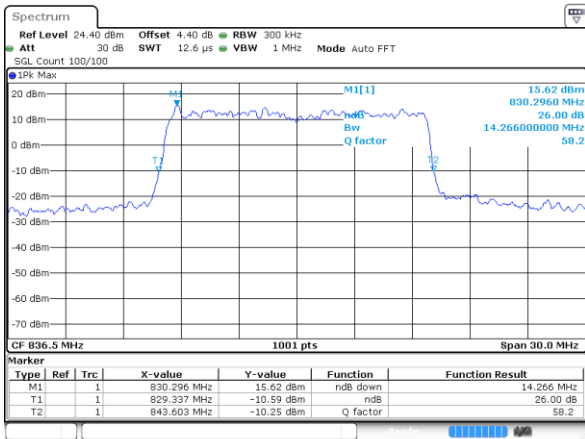

Middle Channel / 15MHz / 64QAM

Date: 7 JUN 2018 14:18:16