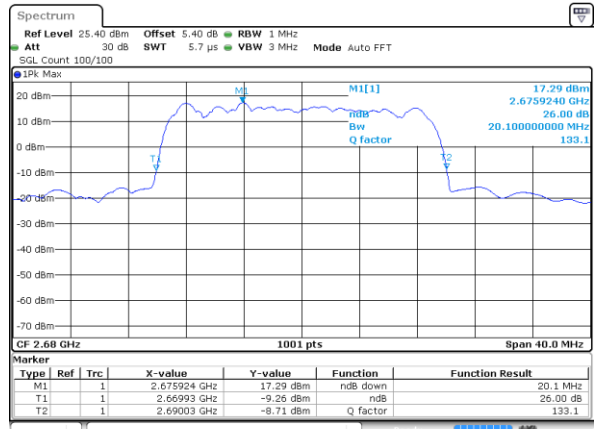

Highest Channel / 20MHz / 64QAM

Date: 5 JUN 2018 16:50:53