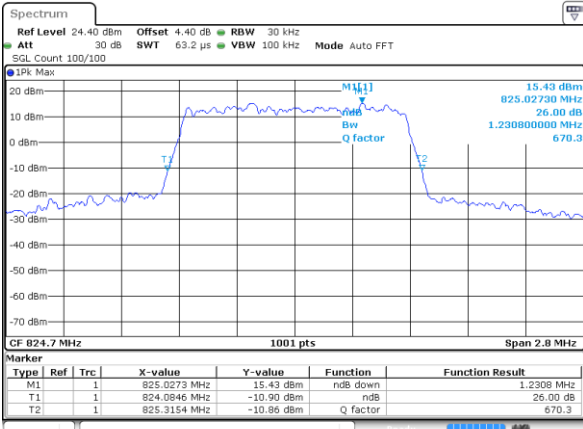

Date: 7 JUN 2018 14:18:39

Highest Channel / 15MHz / QPSK

Date: 7 JUN 2018 14:19:39

Highest Channel / 15MHz / 16QAM

Date: 7 JUN 2018 14:20:01

LTE Band 26

Lowest Channel / 1.4MHz / 64QAM

Date: 7 JUN 2018 11:28:04