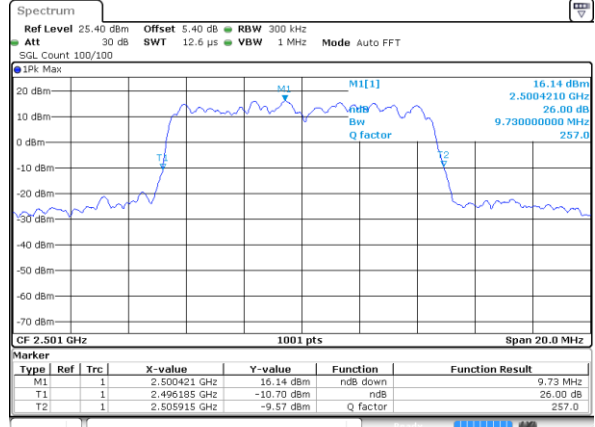

Date: 5 JUN 2018 16:37:17

Highest Channel / 5MHz / 16QAM

Date: 5 JUN 2018 16:37:06

LTE Band 41

Lowest Channel / 10MHz / QPSK

Date: 5 JUN 2018 16:38:49

Lowest Channel / 10MHz / 16QAM

Date: 5 JUN 2018 16:38:59

Middle Channel / 10MHz / QPSK

Date: 5 JUN 2018 16:40:19

Middle Channel / 10MHz / 16QAM

Date: 5 JUN 2018 16:40:01

Highest Channel / 10MHz / QPSK

Date: 5 JUN 2018 16:40:51

Highest Channel / 10MHz / 16QAM

Date: 5 JUN 2018 16:41:13