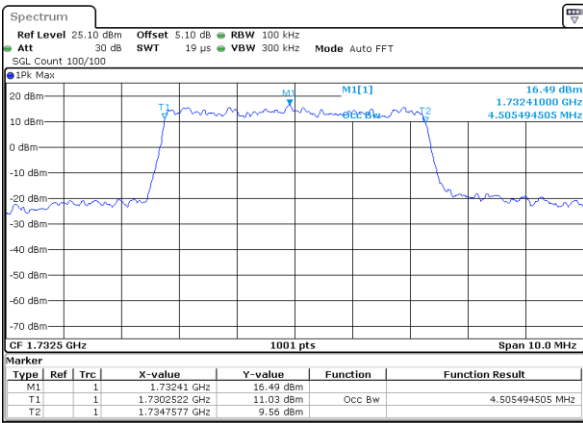

Date: 1 JUN 2018 17:46:58

Highest Channel / 1.4MHz / QPSK

Date: 1 JUN 2018 17:49:17

Highest Channel / 1.4MHz / 16QAM

Date: 1 JUN 2018 17:49:27

LTE Band 4

Lowest Channel / 3MHz / QPSK

Date: 1 JUN 2018 17:56:15

Lowest Channel / 3MHz / 16QAM

Date: 1 JUN 2018 17:56:25

Middle Channel / 3MHz / QPSK

Date: 1 JUN 2018 18:03:14

Middle Channel / 3MHz / 16QAM

Date: 1 JUN 2018 18:03:24

Highest Channel / 3MHz / QPSK

Date: 1 JUN 2018 18:05:43

Highest Channel / 3MHz / 16QAM

Date: 1 JUN 2018 18:05:53

LTE Band 4

Lowest Channel / 5MHz / QPSK

Date: 1 JUN 2018 18:12:41

Lowest Channel / 5MHz / 16QAM

Date: 1 JUN 2018 18:12:51

Middle Channel / 5MHz / QPSK

Date: 1 JUN 2018 18:19:40

Middle Channel / 5MHz / 16QAM

Date: 1 JUN 2018 18:19:50

Highest Channel / 5MHz / QPSK

Date: 1 JUN 2018 18:22:09

Highest Channel / 5MHz / 16QAM

Date: 1 JUN 2018 18:22:19

LTE Band 4