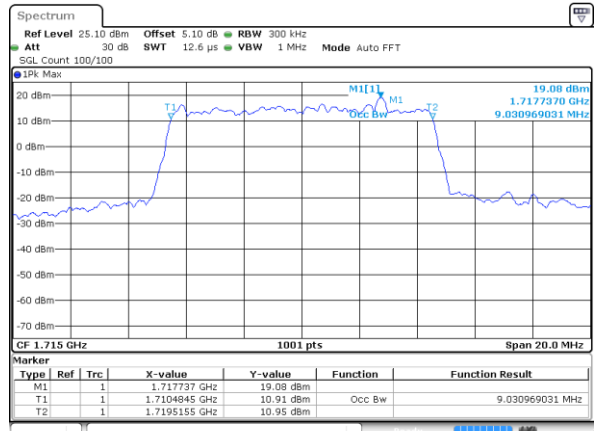

Date: 1 JUN 2018 20:16:36

Lowest Channel / 3MHz / 64QAM

Date: 1 JUN 2018 19:50:47

Middle Channel / 1.4MHz / 64QAM

Date: 1 JUN 2018 20:16:17

Middle Channel / 3MHz / 64QAM

Date: 1 JUN 2018 19:52:34

Highest Channel / 1.4MHz / 64QAM

Date: 1 JUN 2018 20:15:59

Highest Channel / 3MHz / 64QAM

Date: 1 JUN 2018 19:53:15

LTE Band 4

Lowest Channel / 5MHz / 64QAM

Date: 1 JUN 2018 19:48:16

Lowest Channel / 10MHz / 64QAM

Date: 1 JUN 2018 19:40:04

Middle Channel / 5MHz / 64QAM

Date: 1 JUN 2018 19:47:54

Middle Channel / 10MHz / 64QAM

Date: 1 JUN 2018 19:40:42

Highest Channel / 5MHz / 64QAM

Date: 1 JUN 2018 19:47:27

Highest Channel / 10MHz / 64QAM

Date: 1 JUN 2018 19:41:04