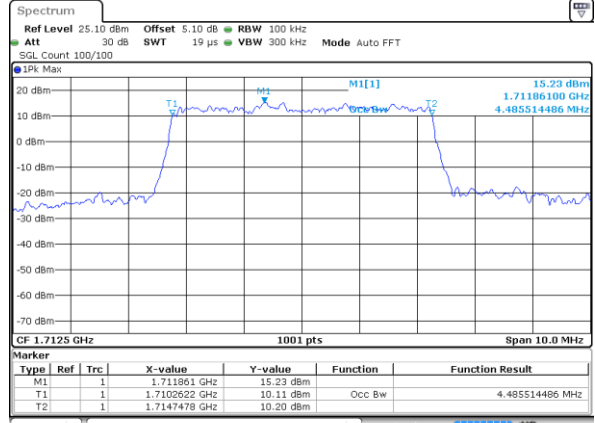

Date: 1 JUN 2018 17:46:58

Highest Channel / 1.4MHz / QPSK

Date: 1 JUN 2018 17:49:17

Highest Channel / 1.4MHz / 16QAM

Date: 1 JUN 2018 17:49:27

LTE Band 4

Lowest Channel / 3MHz / QPSK

Date: 1 JUN 2018 17:56:15

Lowest Channel / 3MHz / 16QAM

Date: 1 JUN 2018 17:56:25

Middle Channel / 3MHz / QPSK

Date: 1 JUN 2018 18:03:14

Middle Channel / 3MHz / 16QAM

Date: 1 JUN 2018 18:03:24

Highest Channel / 3MHz / QPSK

Date: 1 JUN 2018 18:05:43

Highest Channel / 3MHz / 16QAM

Date: 1 JUN 2018 18:05:53

LTE Band 4

Lowest Channel / 5MHz / QPSK

Date: 1 JUN 2018 18:12:41

Lowest Channel / 5MHz / 16QAM

Date: 1 JUN 2018 18:12:51

Middle Channel / 5MHz / QPSK

Date: 1 JUN 2018 18:19:40

Middle Channel / 5MHz / 16QAM

Date: 1 JUN 2018 18:19:50

Highest Channel / 5MHz / QPSK

Date: 1 JUN 2018 18:22:09

Highest Channel / 5MHz / 16QAM

Date: 1 JUN 2018 18:22:19

LTE Band 4