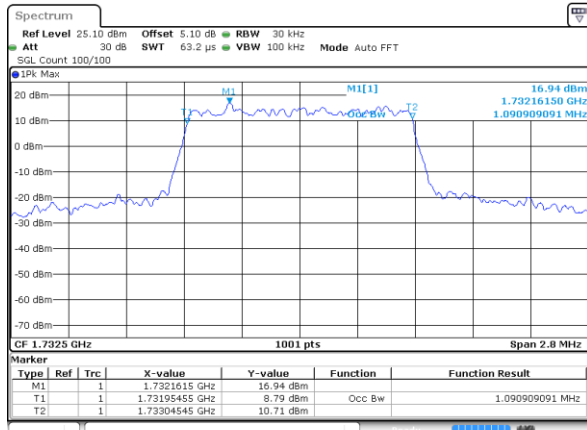

LTE Band 4

Lowest Channel / 1.4MHz / QPSK

Date: 1 JUN 2018 17:39:49

Lowest Channel / 1.4MHz / 16QAM

Date: 1 JUN 2018 17:39:58

Middle Channel / 1.4MHz / QPSK

Date: 1 JUN 2018 17:46:48

Middle Channel / 1.4MHz / 16QAM

Date: 1 JUN 2018 17:46:58

Highest Channel / 1.4MHz / QPSK

Date: 1 JUN 2018 17:49:17

Highest Channel / 1.4MHz / 16QAM

Date: 1 JUN 2018 17:49:27

LTE Band 4

Lowest Channel / 3MHz / QPSK

Date: 1 JUN 2018 17:56:15