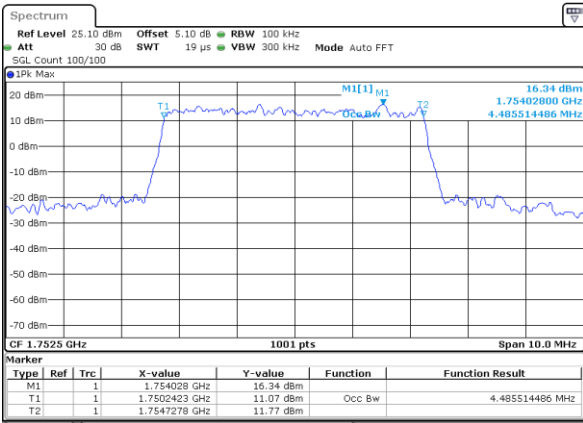

Date: 1 JUN 2018 17:46:58

Highest Channel / 1.4MHz / QPSK

Date: 1 JUN 2018 17:49:17

Highest Channel / 1.4MHz / 16QAM

Date: 1 JUN 2018 17:49:27

LTE Band 4

Lowest Channel / 3MHz / QPSK

Date: 1 JUN 2018 17:56:15

Lowest Channel / 3MHz / 16QAM

Date: 1 JUN 2018 17:56:25

Middle Channel / 3MHz / QPSK

Date: 1 JUN 2018 18:03:14

Middle Channel / 3MHz / 16QAM

Date: 1 JUN 2018 18:03:24

Highest Channel / 3MHz / QPSK

Date: 1 JUN 2018 18:05:43

Highest Channel / 3MHz / 16QAM

Date: 1 JUN 2018 18:05:53

LTE Band 4

Lowest Channel / 5MHz / QPSK

Date: 1 JUN 2018 18:12:41

Lowest Channel / 5MHz / 16QAM

Date: 1 JUN 2018 18:12:51

Middle Channel / 5MHz / QPSK

Date: 1 JUN 2018 18:19:40

Middle Channel / 5MHz / 16QAM

Date: 1 JUN 2018 18:19:50

Highest Channel / 5MHz / QPSK

Date: 1 JUN 2018 18:22:09

Highest Channel / 5MHz / 16QAM

Date: 1 JUN 2018 18:22:19

LTE Band 4