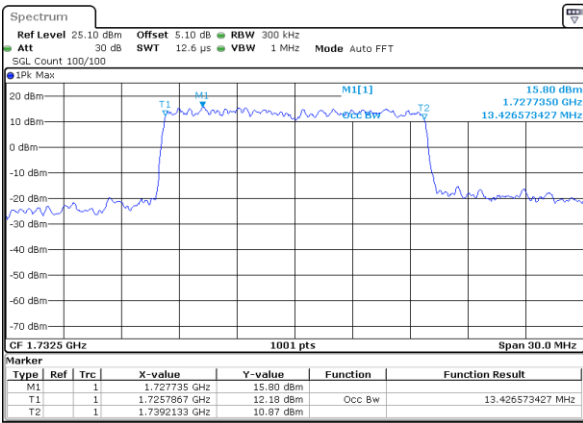

Lowest Channel / 10MHz / QPSK

Date: 1 JUN 2018 18:29:07

Lowest Channel / 10MHz / 16QAM

Date: 1 JUN 2018 18:29:17

Middle Channel / 10MHz / QPSK

Date: 1 JUN 2018 18:36:06

Middle Channel / 10MHz / 16QAM

Date: 1 JUN 2018 18:36:16

Highest Channel / 10MHz / QPSK

Date: 1 JUN 2018 18:38:35

Highest Channel / 10MHz / 16QAM

Date: 1 JUN 2018 18:38:45

LTE Band 4

Lowest Channel / 15MHz / QPSK

Date: 1 JUN 2018 18:45:34

Lowest Channel / 15MHz / 16QAM

Date: 1 JUN 2018 18:45:44

Middle Channel / 15MHz / QPSK

Date: 1 JUN 2018 18:52:44

Middle Channel / 15MHz / 16QAM

Date: 1 JUN 2018 18:52:54

Highest Channel / 15MHz / QPSK

Date: 1 JUN 2018 18:55:13

Highest Channel / 15MHz / 16QAM