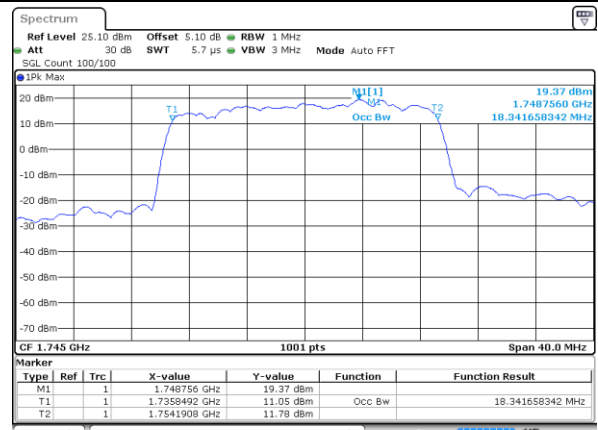

Middle Channel / 5MHz / 64QAM

Date: 1 JUN 2018 19:47:54

Middle Channel / 10MHz / 64QAM

Date: 1 JUN 2018 19:40:42

Highest Channel / 5MHz / 64QAM

Date: 1 JUN 2018 19:47:27

Highest Channel / 10MHz / 64QAM

Date: 1 JUN 2018 19:41:04

LTE Band 4

Lowest Channel / 15MHz / 64QAM

Date: 1 JUN 2018 19:35:35

Lowest Channel / 20MHz / 64QAM

Date: 1 JUN 2018 19:34:11

Middle Channel / 15MHz / 64QAM

Date: 1 JUN 2018 19:36:02

Middle Channel / 20MHz / 64QAM

Date: 1 JUN 2018 19:34:31

Highest Channel / 15MHz / 64QAM

Date: 1 JUN 2018 19:36:24

Highest Channel / 20MHz / 64QAM

Date: 1 JUN 2018 19:35:04

LTE Band 7

Lowest Channel / 5MHz / QPSK

Date: 4 JUN 2018 09:35:50