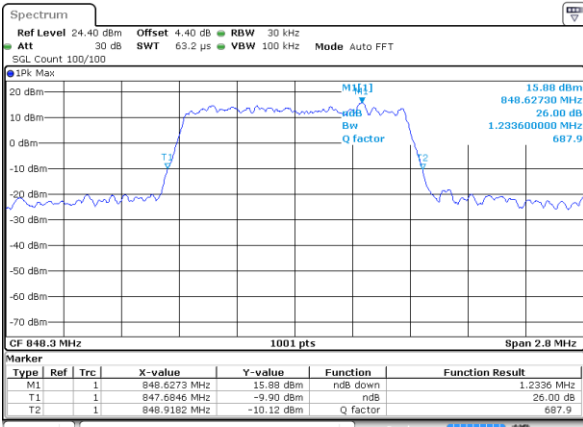

Date: 7 JUN 2018 14:18:39

Highest Channel / 15MHz / QPSK

Date: 7 JUN 2018 14:19:39

Highest Channel / 15MHz / 16QAM

Date: 7 JUN 2018 14:20:01

LTE Band 26

Lowest Channel / 1.4MHz / 64QAM

Date: 7 JUN 2018 11:28:04

Lowest Channel / 3MHz / 64QAM

Date: 7 JUN 2018 15:12:42

Middle Channel / 1.4MHz / 64QAM

Date: 7 JUN 2018 11:28:29

Middle Channel / 3MHz / 64QAM

Date: 7 JUN 2018 15:12:04

Highest Channel / 1.4MHz / 64QAM

Date: 7 JUN 2018 11:30:29

Highest Channel / 3MHz / 64QAM

Date: 7 JUN 2018 15:17:17

LTE Band 26

Lowest Channel / 5MHz / 64QAM

Date: 7 JUN 2018 15:00:21

Lowest Channel / 10MHz / 64QAM

Date: 7 JUN 2018 14:43:43

Middle Channel / 5MHz / 64QAM