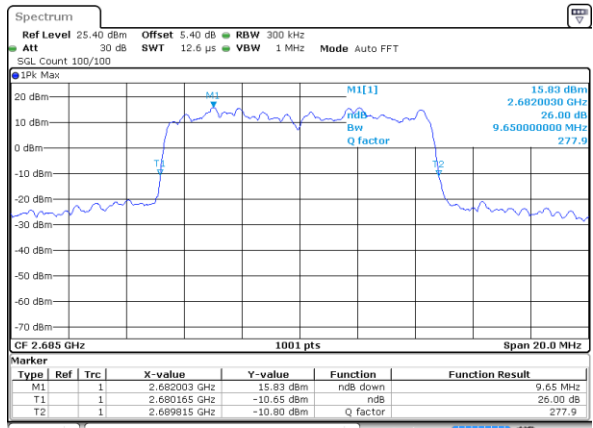

Highest Channel / 20MHz / 16QAM

Date: 5 JUN 2018 16:50:34

LTE Band 41

Lowest Channel / 5MHz / 64QAM

Date: 5 JUN 2018 16:35:15

Lowest Channel / 10MHz / 64QAM

Date: 5 JUN 2018 16:39:28

Middle Channel / 5MHz / 64QAM

Date: 5 JUN 2018 16:36:28

Middle Channel / 10MHz / 64QAM

Date: 5 JUN 2018 16:39:49

Highest Channel / 5MHz / 64QAM

Date: 5 JUN 2018 16:38:10

Highest Channel / 10MHz / 64QAM

Date: 5 JUN 2018 16:41:45

LTE Band 41