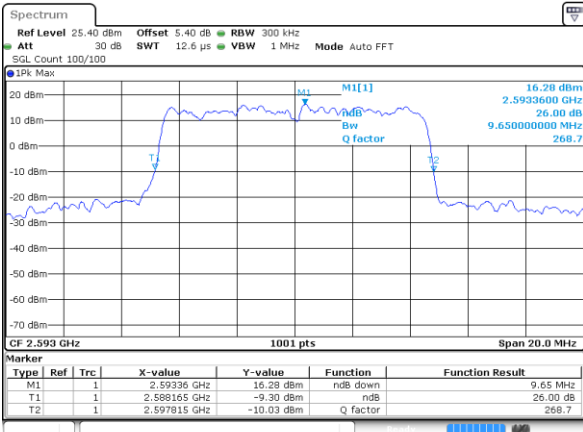

Middle Channel / 10MHz / QPSK

Date: 5 JUN 2018 16:40:19