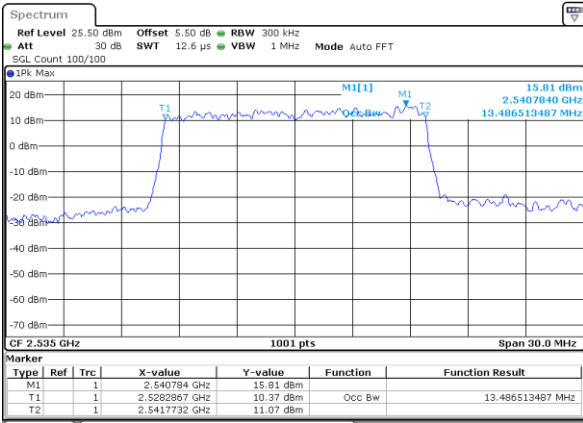

Highest Channel / 5MHz / 16QAM

Date: 4 JUN 2018 09:45:40

LTE Band 7

Lowest Channel / 10MHz / QPSK

Date: 4 JUN 2018 09:52:19

Lowest Channel / 10MHz / 16QAM

Date: 4 JUN 2018 09:52:39

Middle Channel / 10MHz / QPSK

Date: 4 JUN 2018 10:01:28

Middle Channel / 10MHz / 16QAM

Date: 4 JUN 2018 10:01:08

Highest Channel / 10MHz / QPSK

Date: 4 JUN 2018 10:01:48

Highest Channel / 10MHz / 16QAM

Date: 4 JUN 2018 10:02:08

LTE Band 7

Lowest Channel / 15MHz / QPSK

Date: 4 JUN 2018 10:08:47

Lowest Channel / 15MHz / 16QAM

Date: 4 JUN 2018 10:09:07

Middle Channel / 15MHz / QPSK

Date: 4 JUN 2018 10:17:56

Middle Channel / 15MHz / 16QAM

Date: 4 JUN 2018 10:17:56

Highest Channel / 15MHz / QPSK

Date: 4 JUN 2018 10:18:16

Highest Channel / 15MHz / 16QAM

Date: 4 JUN 2018 10:18:36