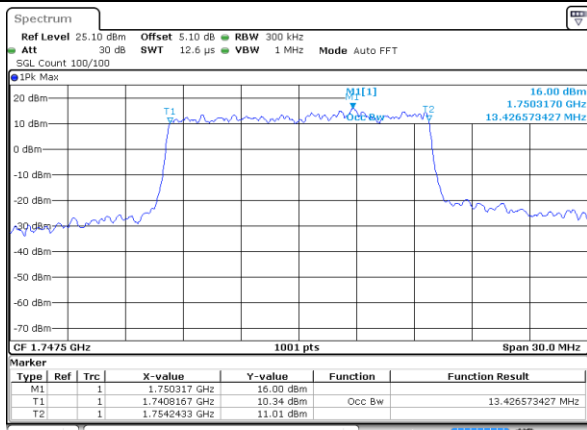

Date: 1 JUN 2018 20:15:59

Highest Channel / 3MHz / 64QAM

Date: 1 JUN 2018 19:53:15

LTE Band 4

Lowest Channel / 5MHz / 64QAM

Date: 1 JUN 2018 19:48:16

Lowest Channel / 10MHz / 64QAM

Date: 1 JUN 2018 19:40:04

Middle Channel / 5MHz / 64QAM

Date: 1 JUN 2018 19:47:54

Middle Channel / 10MHz / 64QAM

Date: 1 JUN 2018 19:40:42

Highest Channel / 5MHz / 64QAM

Date: 1 JUN 2018 19:47:27

Highest Channel / 10MHz / 64QAM

Date: 1 JUN 2018 19:41:04

LTE Band 4

Lowest Channel / 15MHz / 64QAM

Date: 1 JUN 2018 19:35:35

Lowest Channel / 20MHz / 64QAM

Date: 1 JUN 2018 19:34:11

Middle Channel / 15MHz / 64QAM

Date: 1 JUN 2018 19:36:02

Middle Channel / 20MHz / 64QAM

Date: 1 JUN 2018 19:34:31

Highest Channel / 15MHz / 64QAM

Date: 1 JUN 2018 19:36:24

Highest Channel / 20MHz / 64QAM

Date: 1 JUN 2018 19:35:04

LTE Band 7

Lowest Channel / 5MHz / QPSK

Date: 4 JUN 2018 09:35:50