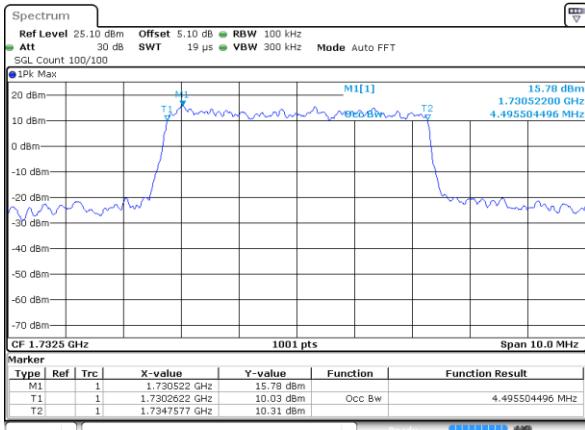

Date: 1 JUN 2018 20:16:36

Lowest Channel / 3MHz / 64QAM

Date: 1 JUN 2018 19:50:47

Middle Channel / 1.4MHz / 64QAM

Date: 1 JUN 2018 20:16:17

Middle Channel / 3MHz / 64QAM

Date: 1 JUN 2018 19:52:34

Highest Channel / 1.4MHz / 64QAM

Date: 1 JUN 2018 20:15:59

Highest Channel / 3MHz / 64QAM

Date: 1 JUN 2018 19:53:15

LTE Band 4

Lowest Channel / 5MHz / 64QAM

Date: 1 JUN 2018 19:48:16

Lowest Channel / 10MHz / 64QAM

Date: 1 JUN 2018 19:40:04

Middle Channel / 5MHz / 64QAM

Date: 1 JUN 2018 19:47:54

Middle Channel / 10MHz / 64QAM

Date: 1 JUN 2018 19:40:42

Highest Channel / 5MHz / 64QAM

Date: 1 JUN 2018 19:47:27

Highest Channel / 10MHz / 64QAM

Date: 1 JUN 2018 19:41:04