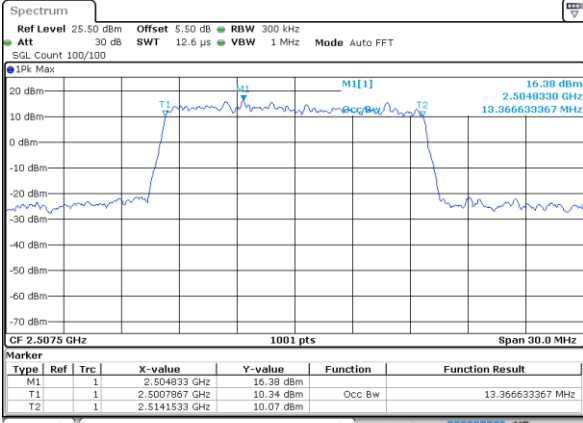

Highest Channel / 5MHz / 16QAM

Date: 4 JUN 2018 09:45:40

LTE Band 7

Lowest Channel / 10MHz / QPSK

Date: 4 JUN 2018 09:52:19

Lowest Channel / 10MHz / 16QAM

Date: 4 JUN 2018 09:52:39

Middle Channel / 10MHz / QPSK

Date: 4 JUN 2018 10:01:28

Middle Channel / 10MHz / 16QAM

Date: 4 JUN 2018 10:01:08

Highest Channel / 10MHz / QPSK

Date: 4 JUN 2018 10:01:48

Highest Channel / 10MHz / 16QAM

Date: 4 JUN 2018 10:02:08

LTE Band 7

Lowest Channel / 15MHz / QPSK

Date: 4 JUN 2018 10:08:47

Lowest Channel / 15MHz / 16QAM

Date: 4 JUN 2018 10:09:07

Middle Channel / 15MHz / QPSK

Date: 4 JUN 2018 10:17:56

Middle Channel / 15MHz / 16QAM

Date: 4 JUN 2018 10:17:56