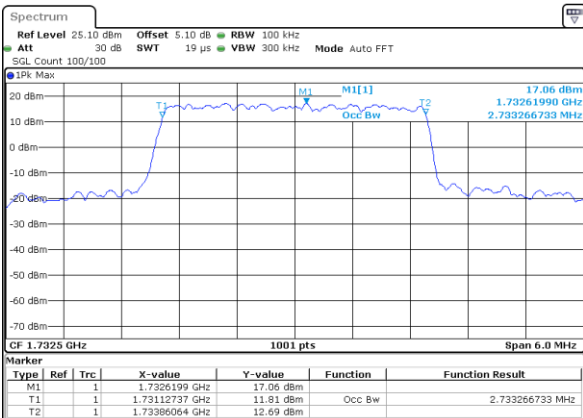

LTE Band 4

Lowest Channel / 1.4MHz / QPSK

Date: 1 JUN 2018 17:39:49

Lowest Channel / 1.4MHz / 16QAM

Date: 1 JUN 2018 17:39:58

Middle Channel / 1.4MHz / QPSK

Date: 1 JUN 2018 17:46:48

Middle Channel / 1.4MHz / 16QAM

Date: 1 JUN 2018 17:46:58

Highest Channel / 1.4MHz / QPSK

Date: 1 JUN 2018 17:49:17

Highest Channel / 1.4MHz / 16QAM

Date: 1 JUN 2018 17:49:27

LTE Band 4

Lowest Channel / 3MHz / QPSK

Date: 1 JUN 2018 17:56:15

Lowest Channel / 3MHz / 16QAM

Date: 1 JUN 2018 17:56:25

Middle Channel / 3MHz / QPSK

Date: 1 JUN 2018 18:03:14

Middle Channel / 3MHz / 16QAM

Date: 1 JUN 2018 18:03:24

Highest Channel / 3MHz / QPSK

Date: 1 JUN 2018 18:05:43