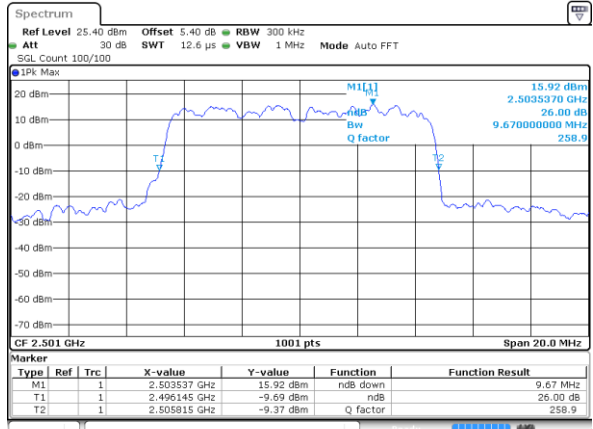

Lowest Channel / 20MHz / 16QAM

Date: 5 JUN 2018 16:48:41

Middle Channel / 20MHz / QPSK

Date: 5 JUN 2018 16:49:57

Middle Channel / 20MHz / 16QAM

Date: 5 JUN 2018 16:49:38

Highest Channel / 20MHz / QPSK

Date: 5 JUN 2018 16:50:15

Highest Channel / 20MHz / 16QAM

Date: 5 JUN 2018 16:50:34

LTE Band 41

Lowest Channel / 5MHz / 64QAM

Date: 5 JUN 2018 16:35:15

Lowest Channel / 10MHz / 64QAM

Date: 5 JUN 2018 16:39:28

Middle Channel / 5MHz / 64QAM

Date: 5 JUN 2018 16:36:28

Middle Channel / 10MHz / 64QAM

Date: 5 JUN 2018 16:39:49

Highest Channel / 5MHz / 64QAM

Date: 5 JUN 2018 16:38:10

Highest Channel / 10MHz / 64QAM

Date: 5 JUN 2018 16:41:45

LTE Band 41