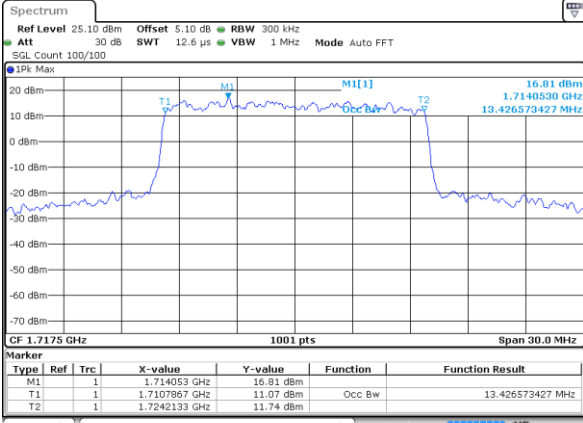

Lowest Channel / 10MHz / QPSK

Date: 1 JUN 2018 18:29:07

Lowest Channel / 10MHz / 16QAM

Date: 1 JUN 2018 18:29:17

Middle Channel / 10MHz / QPSK

Date: 1 JUN 2018 18:36:06

Middle Channel / 10MHz / 16QAM

Date: 1 JUN 2018 18:36:16

Highest Channel / 10MHz / QPSK

Date: 1 JUN 2018 18:38:35

Highest Channel / 10MHz / 16QAM

Date: 1 JUN 2018 18:38:45

LTE Band 4

Lowest Channel / 15MHz / QPSK

Date: 1 JUN 2018 18:45:34

Lowest Channel / 15MHz / 16QAM

Date: 1 JUN 2018 18:45:44

Middle Channel / 15MHz / QPSK

Date: 1 JUN 2018 18:52:44

Middle Channel / 15MHz / 16QAM

Date: 1 JUN 2018 18:52:54

Highest Channel / 15MHz / QPSK

Date: 1 JUN 2018 18:55:13

Highest Channel / 15MHz / 16QAM