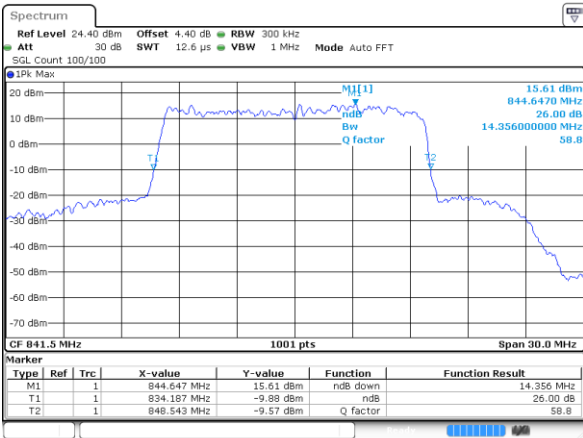

LTE Band 26

Lowest Channel / 15MHz / QPSK

Date: 7 JUN 2018 14:17:16

Lowest Channel / 15MHz / 16QAM

Date: 7 JUN 2018 14:17:35

Middle Channel / 15MHz / QPSK

Date: 7 JUN 2018 14:19:10

Middle Channel / 15MHz / 16QAM

Date: 7 JUN 2018 14:18:39

Highest Channel / 15MHz / QPSK

Date: 7 JUN 2018 14:19:39

Highest Channel / 15MHz / 16QAM

Date: 7 JUN 2018 14:20:01

LTE Band 26

Lowest Channel / 1.4MHz / 64QAM

Date: 7 JUN 2018 11:28:04