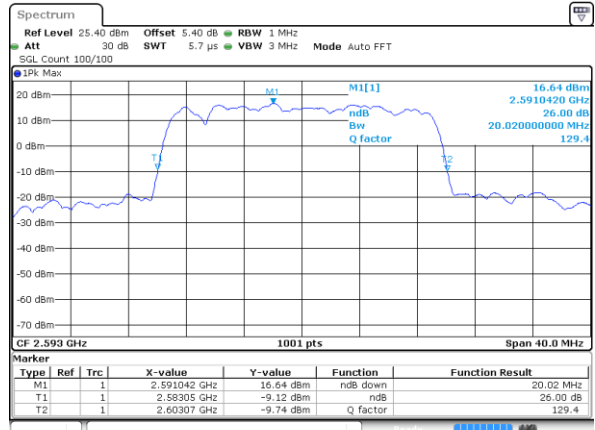

Lowest Channel / 15MHz / 64QAM

Date: 5 JUN 2018 16:45:57

Lowest Channel / 20MHz / 64QAM

Date: 5 JUN 2018 16:49:00

Middle Channel / 15MHz / 64QAM

Date: 5 JUN 2018 16:46:08

Middle Channel / 20MHz / 64QAM

Date: 5 JUN 2018 16:49:11