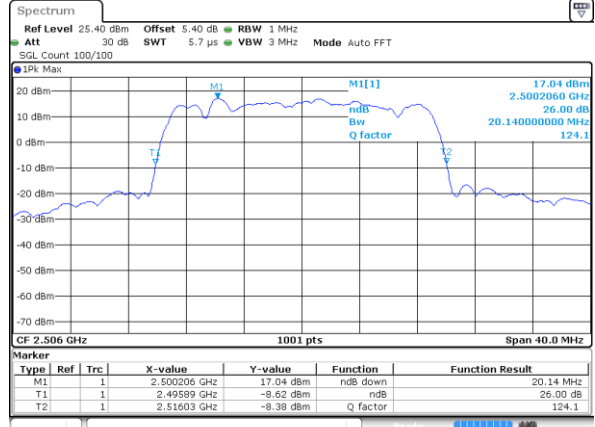

Lowest Channel / 20MHz / 16QAM

Date: 5 JUN 2018 16:48:41