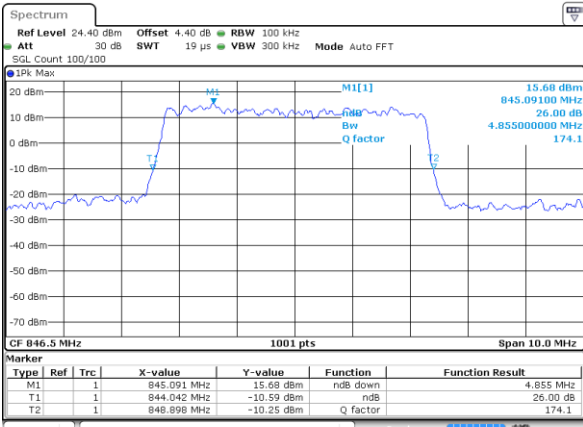

Highest Channel / 3MHz / 64QAM

Date: 7 JUN 2018 15:17:17

LTE Band 26

Lowest Channel / 5MHz / 64QAM

Date: 7 JUN 2018 15:00:21

Lowest Channel / 10MHz / 64QAM

Date: 7 JUN 2018 14:43:43

Middle Channel / 5MHz / 64QAM

Date: 7 JUN 2018 15:00:40

Middle Channel / 10MHz / 64QAM

Date: 7 JUN 2018 14:44:14

Highest Channel / 5MHz / 64QAM

Date: 7 JUN 2018 15:02:49

Highest Channel / 10MHz / 64QAM

Date: 7 JUN 2018 14:46:24

LTE Band 26