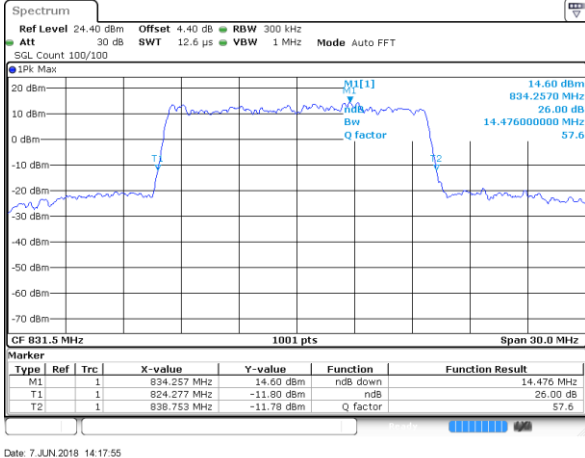

Date: 7 JUN 2018 15:00:40

Middle Channel / 10MHz / 64QAM

Date: 7 JUN 2018 14:44:14

Highest Channel / 5MHz / 64QAM

Date: 7 JUN 2018 15:02:49

Highest Channel / 10MHz / 64QAM

Date: 7 JUN 2018 14:46:24

LTE Band 26

Lowest Channel / 15MHz / 64QAM

Date: 7 JUN 2018 14:17:55

Middle Channel / 15MHz / 64QAM

Date: 7 JUN 2018 14:18:16

Highest Channel / 15MHz / 64QAM

Date: 7 JUN 2018 14:20:25

LTE Band 41

Lowest Channel / 5MHz / QPSK