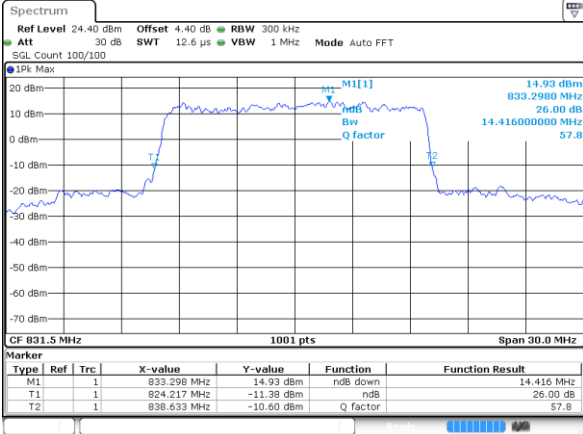

LTE Band 26

Lowest Channel / 15MHz / QPSK

Date: 7 JUN 2018 14:17:16

Lowest Channel / 15MHz / 16QAM

Date: 7 JUN 2018 14:17:35

Middle Channel / 15MHz / QPSK

Date: 7 JUN 2018 14:19:10

Middle Channel / 15MHz / 16QAM

Date: 7 JUN 2018 14:18:39

Highest Channel / 15MHz / QPSK

Date: 7 JUN 2018 14:19:39

Highest Channel / 15MHz / 16QAM

Date: 7 JUN 2018 14:20:01

LTE Band 26

Lowest Channel / 1.4MHz / 64QAM

Date: 7 JUN 2018 11:28:04