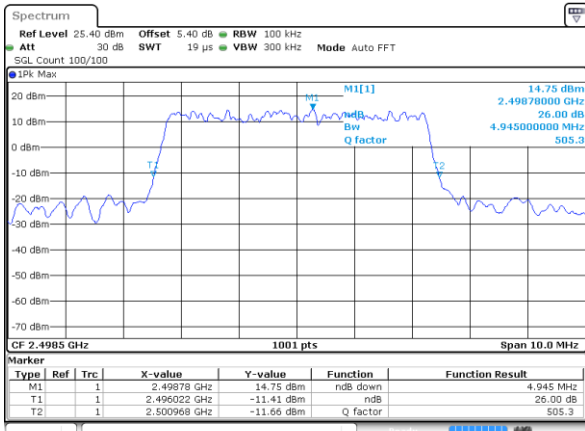

Lowest Channel / 15MHz / 64QAM

Date: 7 JUN 2018 14:17:55

Middle Channel / 15MHz / 64QAM

Date: 7 JUN 2018 14:18:16

Highest Channel / 15MHz / 64QAM

Date: 7 JUN 2018 14:20:25

LTE Band 41

Lowest Channel / 5MHz / QPSK