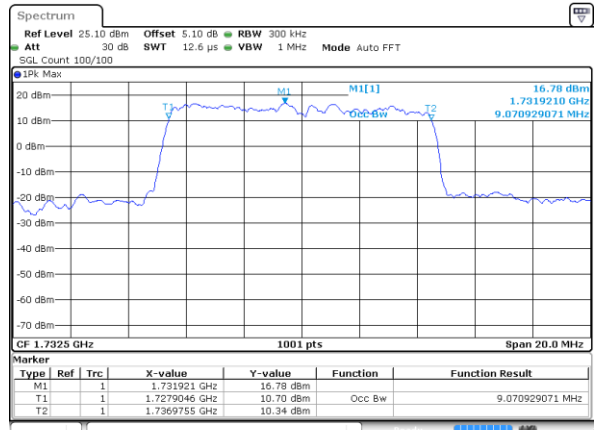

Middle Channel / 20MHz / 16QAM

Date: 1 JUN 2018 19:09:20

Highest Channel / 20MHz / QPSK

Date: 1 JUN 2018 19:11:39

Highest Channel / 20MHz / 16QAM

Date: 1 JUN 2018 19:11:49

LTE Band 4

Lowest Channel / 1.4MHz / 64QAM

Date: 1 JUN 2018 20:16:36

Lowest Channel / 3MHz / 64QAM

Date: 1 JUN 2018 19:50:47

Middle Channel / 1.4MHz / 64QAM

Date: 1 JUN 2018 20:16:17

Middle Channel / 3MHz / 64QAM

Date: 1 JUN 2018 19:52:34

Highest Channel / 1.4MHz / 64QAM

Date: 1 JUN 2018 20:15:59

Highest Channel / 3MHz / 64QAM

Date: 1 JUN 2018 19:53:15

LTE Band 4

Lowest Channel / 5MHz / 64QAM

Date: 1 JUN 2018 19:48:16

Lowest Channel / 10MHz / 64QAM

Date: 1 JUN 2018 19:40:04

Middle Channel / 5MHz / 64QAM

Date: 1 JUN 2018 19:47:54

Middle Channel / 10MHz / 64QAM

Date: 1 JUN 2018 19:40:42

Highest Channel / 5MHz / 64QAM

Date: 1 JUN 2018 19:47:27

Highest Channel / 10MHz / 64QAM

Date: 1 JUN 2018 19:41:04