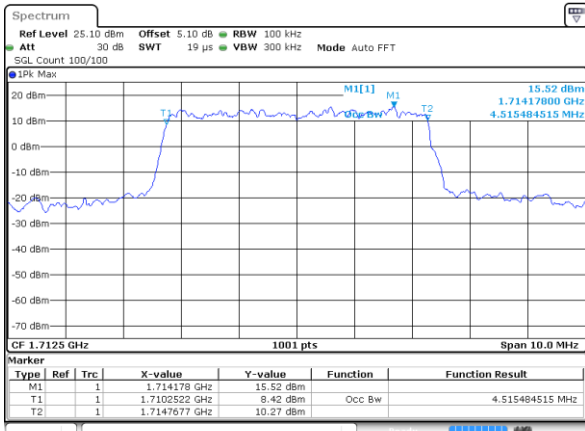

Middle Channel / 20MHz / 16QAM

Date: 1 JUN 2018 19:09:20

Highest Channel / 20MHz / QPSK

Date: 1 JUN 2018 19:11:39

Highest Channel / 20MHz / 16QAM

Date: 1 JUN 2018 19:11:49

LTE Band 4

Lowest Channel / 1.4MHz / 64QAM

Date: 1 JUN 2018 20:16:36

Lowest Channel / 3MHz / 64QAM

Date: 1 JUN 2018 19:50:47

Middle Channel / 1.4MHz / 64QAM

Date: 1 JUN 2018 20:16:17

Middle Channel / 3MHz / 64QAM

Date: 1 JUN 2018 19:52:34

Highest Channel / 1.4MHz / 64QAM

Date: 1 JUN 2018 20:15:59

Highest Channel / 3MHz / 64QAM

Date: 1 JUN 2018 19:53:15

LTE Band 4

Lowest Channel / 5MHz / 64QAM

Date: 1 JUN 2018 19:48:16

Lowest Channel / 10MHz / 64QAM

Date: 1 JUN 2018 19:40:04

Middle Channel / 5MHz / 64QAM

Date: 1 JUN 2018 19:47:54

Middle Channel / 10MHz / 64QAM

Date: 1 JUN 2018 19:40:42

Highest Channel / 5MHz / 64QAM

Date: 1 JUN 2018 19:47:27

Highest Channel / 10MHz / 64QAM

Date: 1 JUN 2018 19:41:04