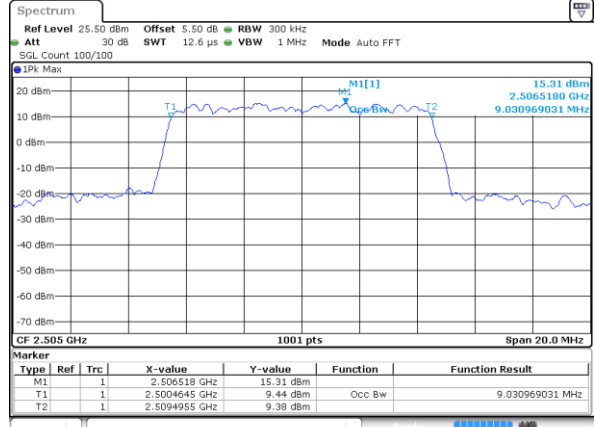

Date: 1 JUN 2018 19:34:31

Highest Channel / 15MHz / 64QAM

Date: 1 JUN 2018 19:36:24

Highest Channel / 20MHz / 64QAM

Date: 1 JUN 2018 19:35:04

LTE Band 7

Lowest Channel / 5MHz / QPSK

Date: 4 JUN 2018 09:35:50

Highest Channel / 5MHz / 16QAM

Date: 4 JUN 2018 09:45:40

LTE Band 7

Lowest Channel / 10MHz / QPSK

Date: 4 JUN 2018 09:52:19

Lowest Channel / 10MHz / 16QAM

Date: 4 JUN 2018 09:52:39

Middle Channel / 10MHz / QPSK

Date: 4 JUN 2018 10:01:28

Middle Channel / 10MHz / 16QAM

Date: 4 JUN 2018 10:01:08

Highest Channel / 10MHz / QPSK

Date: 4 JUN 2018 10:01:48

Highest Channel / 10MHz / 16QAM

Date: 4 JUN 2018 10:02:08

LTE Band 7