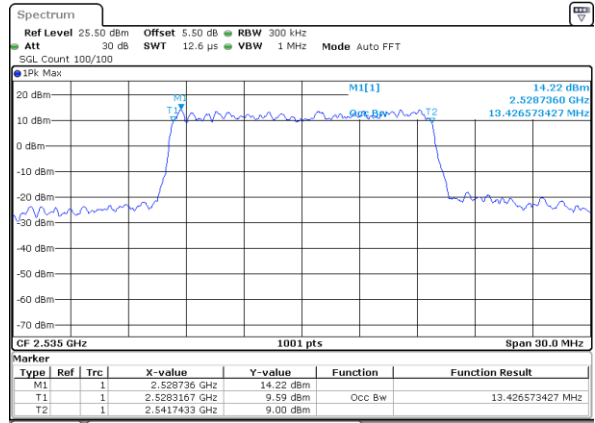

Highest Channel / 5MHz / 16QAM

Date: 4 JUN 2018 09:45:40

LTE Band 7

Lowest Channel / 10MHz / QPSK

Date: 4 JUN 2018 09:52:19

Lowest Channel / 10MHz / 16QAM

Date: 4 JUN 2018 09:52:39

Middle Channel / 10MHz / QPSK

Date: 4 JUN 2018 10:01:28

Middle Channel / 10MHz / 16QAM

Date: 4 JUN 2018 10:01:08

Highest Channel / 10MHz / QPSK

Date: 4 JUN 2018 10:01:48

Highest Channel / 10MHz / 16QAM

Date: 4 JUN 2018 10:02:08

LTE Band 7

Lowest Channel / 15MHz / QPSK

Date: 4 JUN 2018 10:08:47

Lowest Channel / 15MHz / 16QAM

Date: 4 JUN 2018 10:09:07

Middle Channel / 15MHz / QPSK

Date: 4 JUN 2018 10:17:56

Middle Channel / 15MHz / 16QAM

Date: 4 JUN 2018 10:17:56

Highest Channel / 15MHz / QPSK

Date: 4 JUN 2018 10:18:16

Highest Channel / 15MHz / 16QAM

Date: 4 JUN 2018 10:18:36