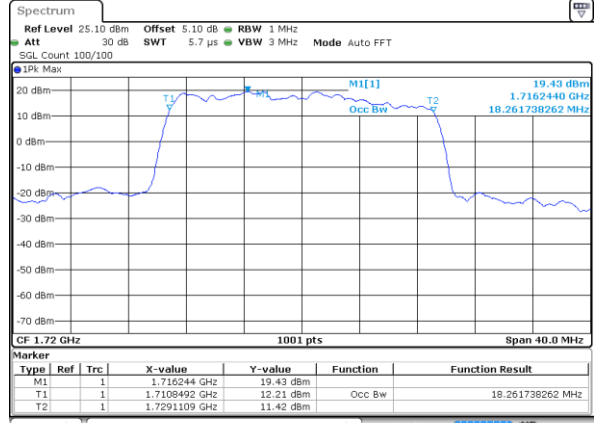

Date: 1 JUN 2018 18:55:23

LTE Band 4

Lowest Channel / 20MHz / QPSK

Date: 1 JUN 2018 19:02:12

Lowest Channel / 20MHz / 16QAM

Date: 1 JUN 2018 19:02:22

Middle Channel / 20MHz / QPSK

Date: 1 JUN 2018 19:09:10

Middle Channel / 20MHz / 16QAM

Date: 1 JUN 2018 19:09:20

Highest Channel / 20MHz / QPSK

Date: 1 JUN 2018 19:11:39

Highest Channel / 20MHz / 16QAM

Date: 1 JUN 2018 19:11:49

LTE Band 4

Lowest Channel / 1.4MHz / 64QAM