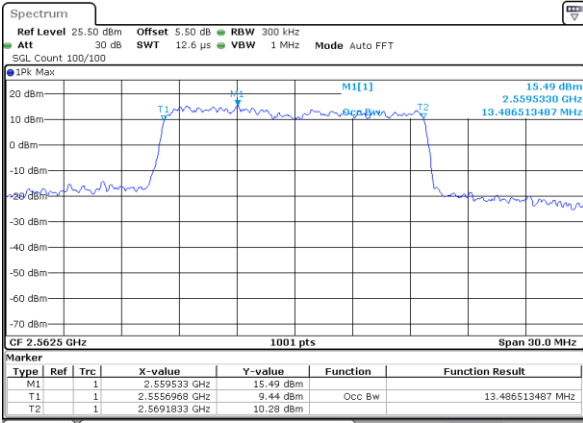

Date: 4 JUN 2018 10:01:28

Middle Channel / 10MHz / 16QAM

Date: 4 JUN 2018 10:01:08

Highest Channel / 10MHz / QPSK

Date: 4 JUN 2018 10:01:48

Highest Channel / 10MHz / 16QAM

Date: 4 JUN 2018 10:02:08

LTE Band 7

Lowest Channel / 15MHz / QPSK

Date: 4 JUN 2018 10:08:47

Lowest Channel / 15MHz / 16QAM

Date: 4 JUN 2018 10:09:07

Middle Channel / 15MHz / QPSK

Date: 4 JUN 2018 10:17:56

Middle Channel / 15MHz / 16QAM

Date: 4 JUN 2018 10:17:56

Highest Channel / 15MHz / QPSK

Date: 4 JUN 2018 10:18:16

Highest Channel / 15MHz / 16QAM

Date: 4 JUN 2018 10:18:36