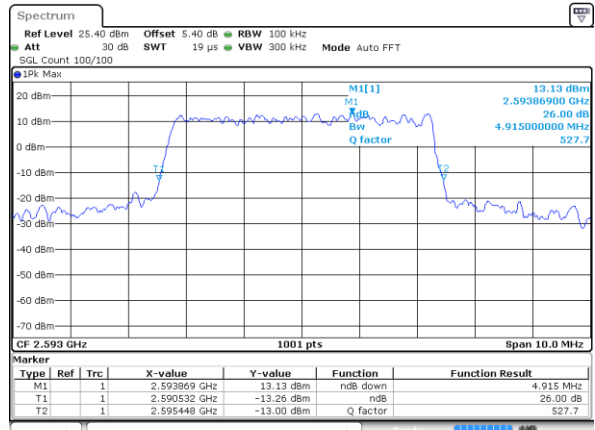

Lowest Channel / 15MHz / 64QAM

Date: 7 JUN 2018 14:17:55

Middle Channel / 15MHz / 64QAM

Date: 7 JUN 2018 14:18:16

Highest Channel / 15MHz / 64QAM

Date: 7 JUN 2018 14:20:25

LTE Band 41

Lowest Channel / 5MHz / QPSK

Date: 5 JUN 2018 16:34:32

Lowest Channel / 5MHz / 16QAM

Date: 5 JUN 2018 16:34:52

Middle Channel / 5MHz / QPSK

Date: 5 JUN 2018 16:35:44

Middle Channel / 5MHz / 16QAM

Date: 5 JUN 2018 16:36:09

Highest Channel / 5MHz / QPSK

Date: 5 JUN 2018 16:37:17

Highest Channel / 5MHz / 16QAM

Date: 5 JUN 2018 16:37:06

LTE Band 41

Lowest Channel / 10MHz / QPSK

Date: 5 JUN 2018 16:38:49

Lowest Channel / 10MHz / 16QAM

Date: 5 JUN 2018 16:38:59