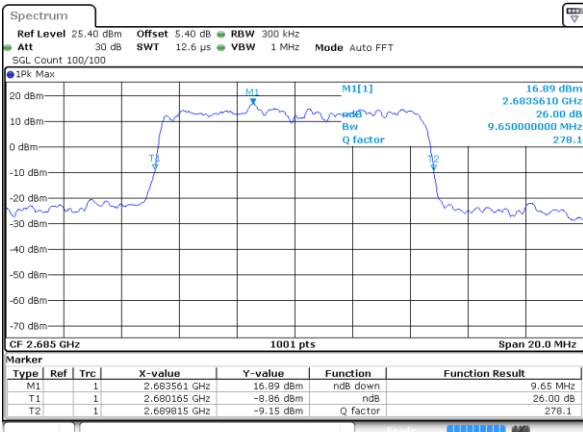

Middle Channel / 10MHz / QPSK

Date: 5 JUN 2018 16:40:19

Middle Channel / 10MHz / 16QAM

Date: 5 JUN 2018 16:40:01

Highest Channel / 10MHz / QPSK

Date: 5 JUN 2018 16:40:51

Highest Channel / 10MHz / 16QAM

Date: 5 JUN 2018 16:41:13