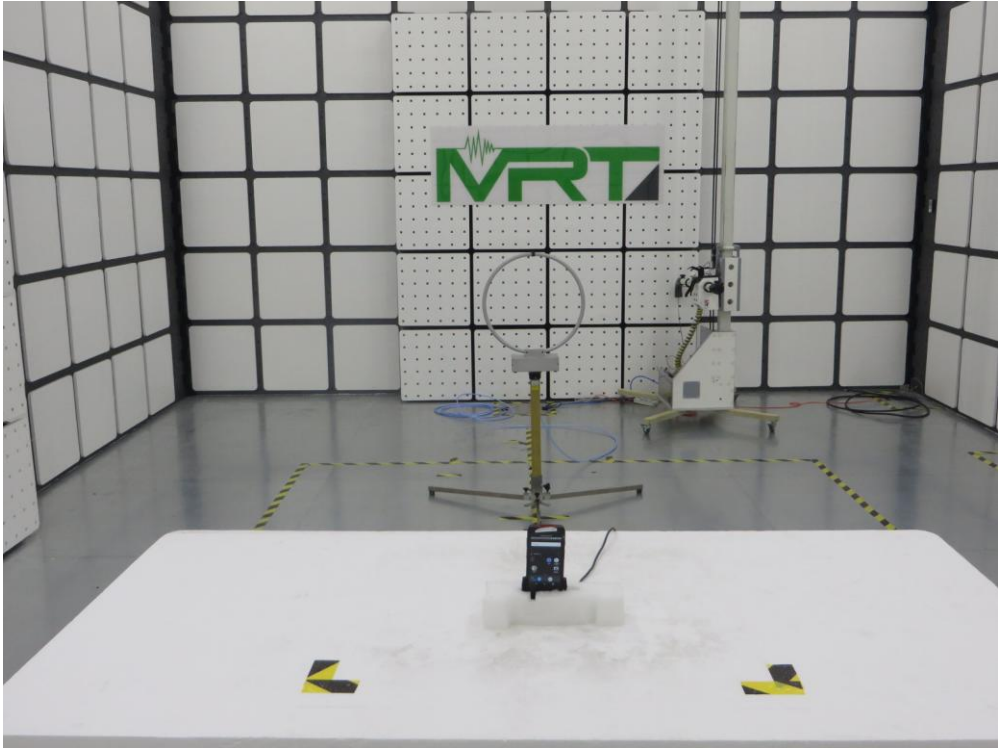

FCC Part15C & 15E Test Setup Photo

Description: Front View of Conducted Emission Test Setup

Description: Back View of Conducted Emission Test Setup

Description: Radiated Spurious Emission Test Setup for 9kHz ~ 30MHz

Description: Radiated Spurious Emission Test Setup for 30MHz ~ 1GHz

Description: Radiated Spurious Emission Test Setup for 1GHz ~ 18GHz

Description: Radiated Spurious Emission Test Setup for 18GHz ~ 40GHz

Description: DFS Test Setup

ANNEX E SAR TEST SETUP PHOTOS

Right Head Cheek

Right Head Tilt (15°)

Left Head Cheek

Left Head Tilt (15°)

Back Side (0mm) Body-worn

Front Side (0mm) Body-worn