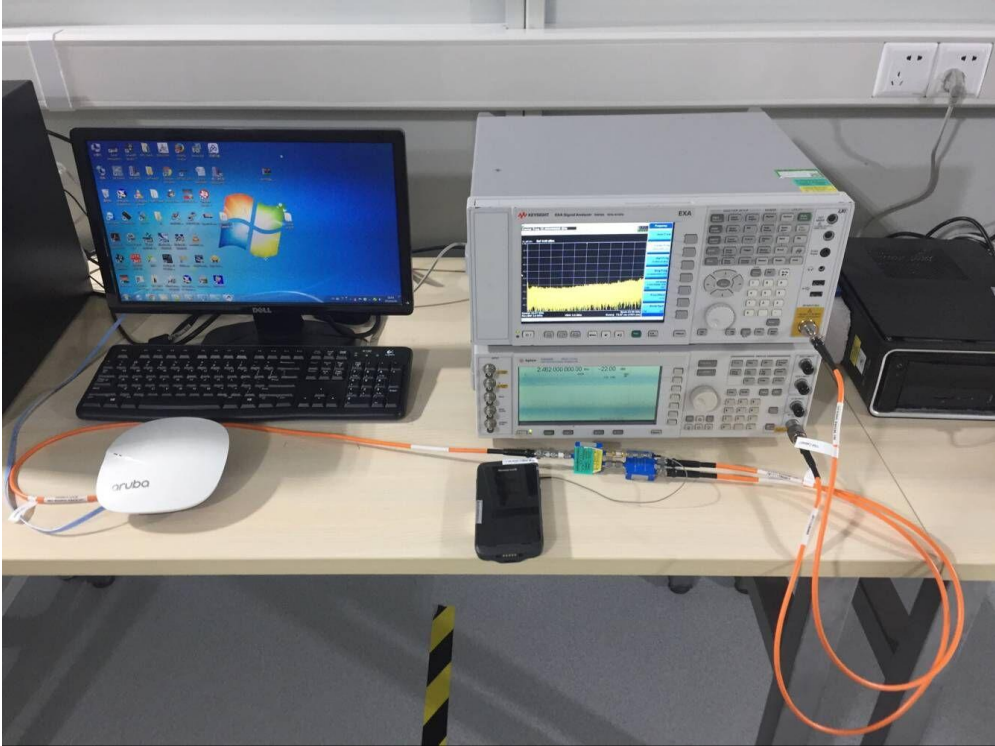

FCC Part15C & 15E Test Setup Photo

Description: Front View of Conducted Emission Test Setup

Description: Back View of Conducted Emission Test Setup

Description: Radiated Spurious Emission Test Setup for 9kHz ~ 30MHz

Description: Radiated Spurious Emission Test Setup for 30MHz ~ 1GHz

Description: Radiated Spurious Emission Test Setup for 1GHz ~ 18GHz

Description: Radiated Spurious Emission Test Setup for 18GHz ~ 40GHz

Description: DFS Test Setup

ANNEX E SAR TEST SETUP PHOTOS

Right Head Cheek

Right Head Tilt (15°)

Left Head Cheek

Left Head Tilt (15°)

Back Side (0mm) Body-worn

Front Side (0mm) Body-worn