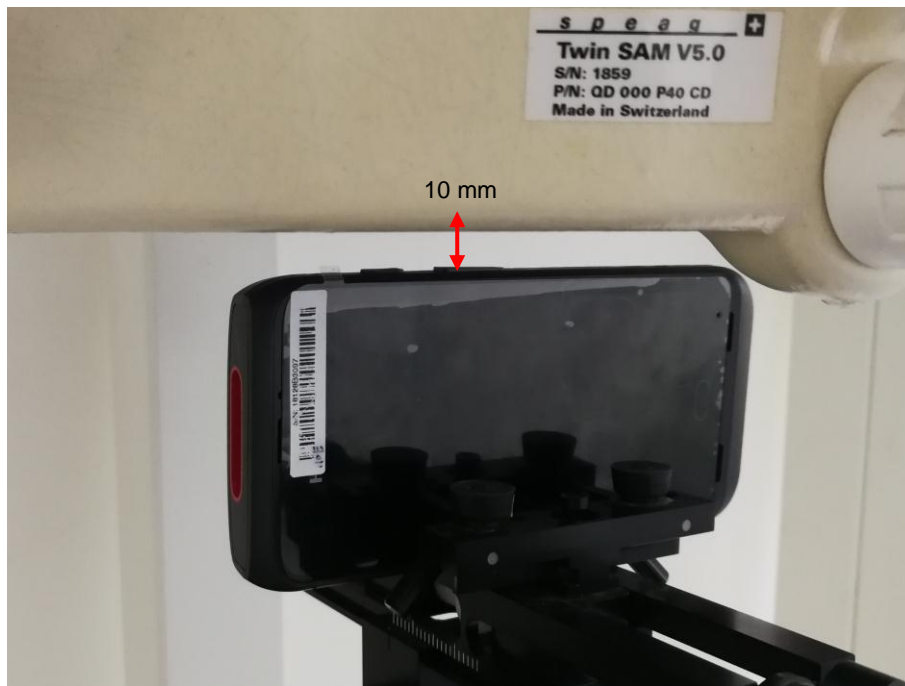

FCC Part15C & 15E Test Setup Photo

Description: Front View of Conducted Emission Test Setup

Description: Back View of Conducted Emission Test Setup

Description: Radiated Spurious Emission Test Setup for 9kHz ~ 30MHz

Description: Radiated Spurious Emission Test Setup for 30MHz ~ 1GHz

Description: Radiated Spurious Emission Test Setup for 1GHz ~ 18GHz

Description: Radiated Spurious Emission Test Setup for 18GHz ~ 40GHz

Description: DFS Test Setup

ANNEX E SAR TEST SETUP PHOTOS

Right Head Cheek

Right Head Tilt (15°)

Left Head Cheek

Left Head Tilt (15°)

Back Side (0mm) Body-worn

Front Side (0mm) Body-worn

Left Edge (0mm) Body-worn

Top Edge (0mm) Body-worn

Back Side (10mm) Extremity

Front Side (10mm) Extremity

Left Edge (10mm) Extremity

Top Edge (10mm) Extremity