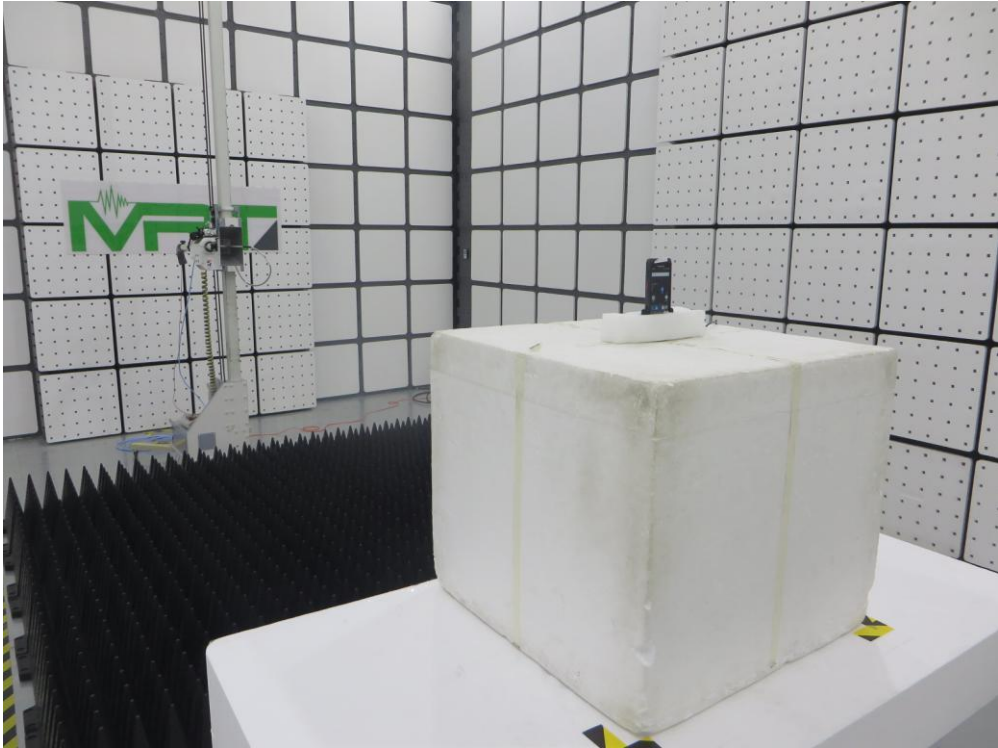

FCC Part15C & 15E Test Setup Photo

Description: Front View of Conducted Emission Test Setup

Description: Back View of Conducted Emission Test Setup

Description: Radiated Spurious Emission Test Setup for 9kHz ~ 30MHz

Description: Radiated Spurious Emission Test Setup for 30MHz ~ 1GHz

Description: Radiated Spurious Emission Test Setup for 1GHz ~ 18GHz

Description: Radiated Spurious Emission Test Setup for 18GHz ~ 40GHz

Description: DFS Test Setup

ANNEX E SAR TEST SETUP PHOTOS

Right Head Cheek

Right Head Tilt (15°)

Left Head Cheek

Left Head Tilt (15°)

Back Side (0mm) Body-worn

Front Side (0mm) Body-worn