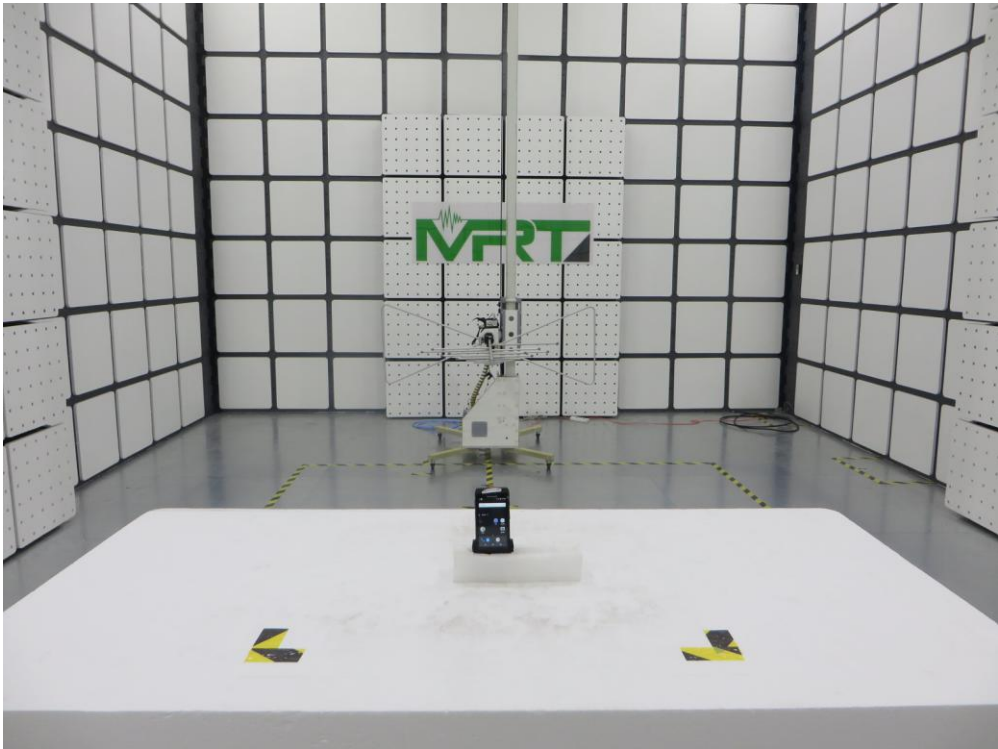

FCC Part15C & 15E Test Setup Photo

Description: Front View of Conducted Emission Test Setup

Description: Back View of Conducted Emission Test Setup

Description: Radiated Spurious Emission Test Setup for 9kHz ~ 30MHz

Description: Radiated Spurious Emission Test Setup for 30MHz ~ 1GHz

Description: Radiated Spurious Emission Test Setup for 1GHz ~ 18GHz

Description: Radiated Spurious Emission Test Setup for 18GHz ~ 40GHz

Description: DFS Test Setup

ANNEX E SAR TEST SETUP PHOTOS

Right Head Cheek

Right Head Tilt (15°)

Left Head Cheek

Left Head Tilt (15°)

Back Side (0mm) Body-worn

Front Side (0mm) Body-worn