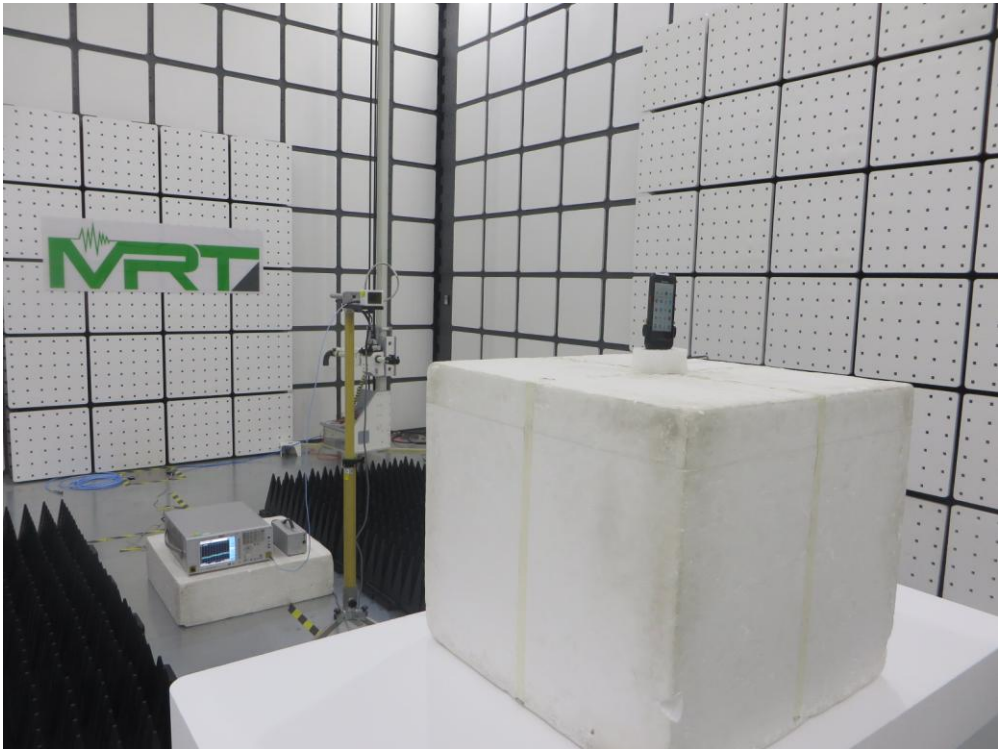

FCC Part15C & 15E Test Setup Photo

Description: Front View of Conducted Emission Test Setup

Description: Back View of Conducted Emission Test Setup

Description: Radiated Spurious Emission Test Setup for 9kHz ~ 30MHz

Description: Radiated Spurious Emission Test Setup for 30MHz ~ 1GHz

Description: Radiated Spurious Emission Test Setup for 1GHz ~ 18GHz

Description: Radiated Spurious Emission Test Setup for 18GHz ~ 40GHz

Description: DFS Test Setup

ANNEX E SAR TEST SETUP PHOTOS

Right Head Cheek

Right Head Tilt (15°)

Left Head Cheek

Left Head Tilt (15°)

Back Side (0mm) Body-worn

Front Side (0mm) Body-worn