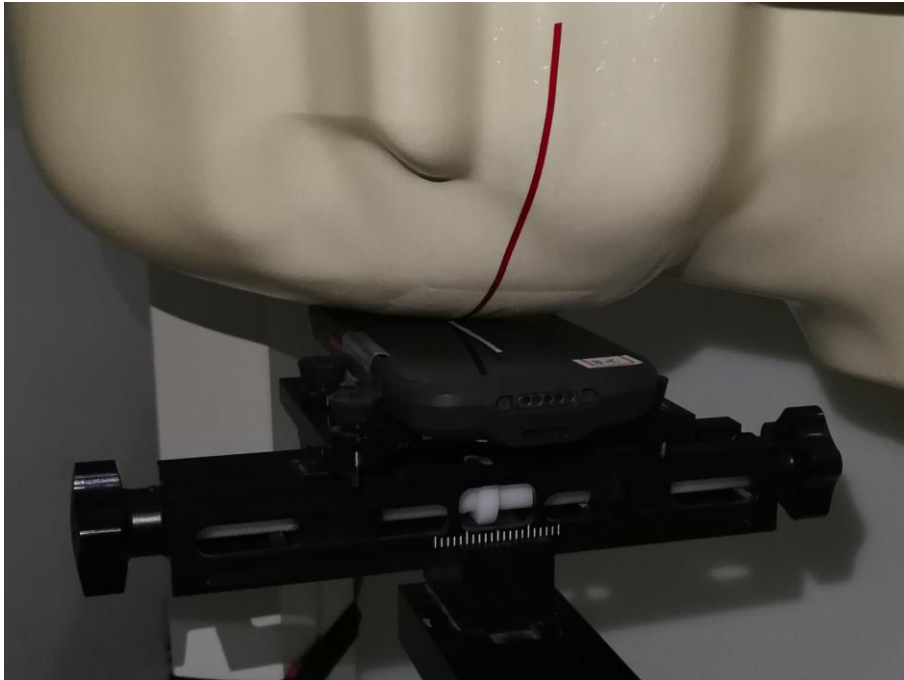

FCC Part15C & 15E Test Setup Photo

Description: Front View of Conducted Emission Test Setup

Description: Back View of Conducted Emission Test Setup

Description: Radiated Spurious Emission Test Setup for 9kHz ~ 30MHz

Description: Radiated Spurious Emission Test Setup for 30MHz ~ 1GHz

Description: Radiated Spurious Emission Test Setup for 1GHz ~ 18GHz

Description: Radiated Spurious Emission Test Setup for 18GHz ~ 40GHz

Description: DFS Test Setup

ANNEX E SAR TEST SETUP PHOTOS

Right Head Cheek

Right Head Tilt (15°)

Left Head Cheek

Left Head Tilt (15°)

Back Side (0mm) Body-worn

Front Side (0mm) Body-worn

Left Edge (0mm) Body-worn

Top Edge (0mm) Body-worn

Back Side (10mm) Extremity

Front Side (10mm) Extremity

Left Edge (10mm) Extremity

Top Edge (10mm) Extremity