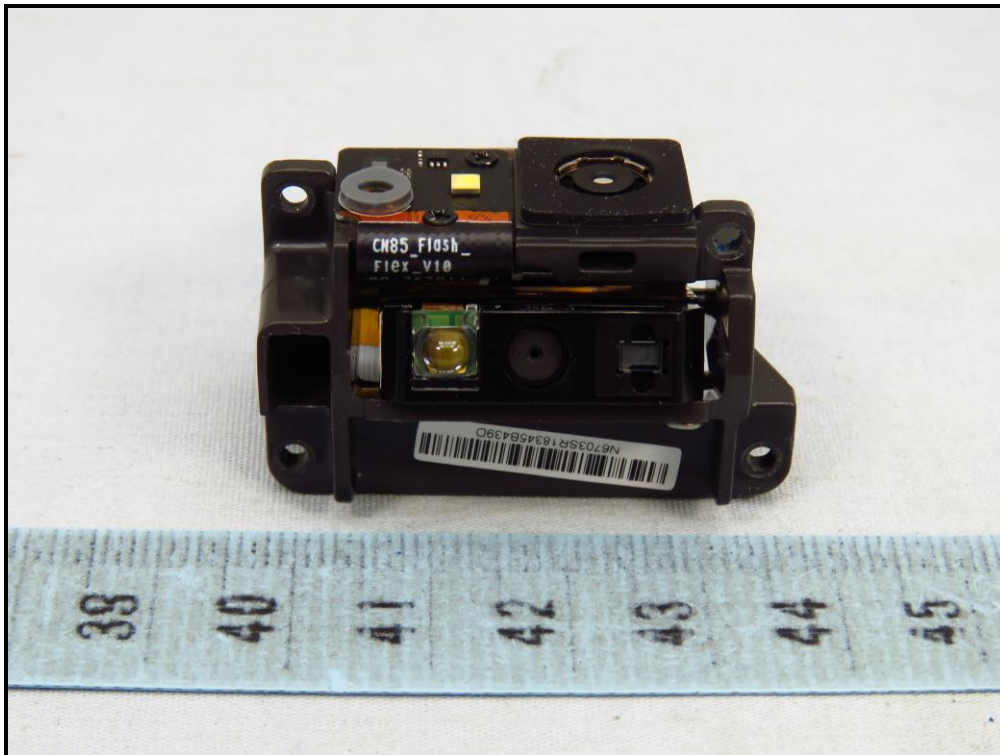

CONSTRUCTION PHOTOS OF EUT

Brand : Honeywell / Model : CN85L0N

Sample A

Sample B