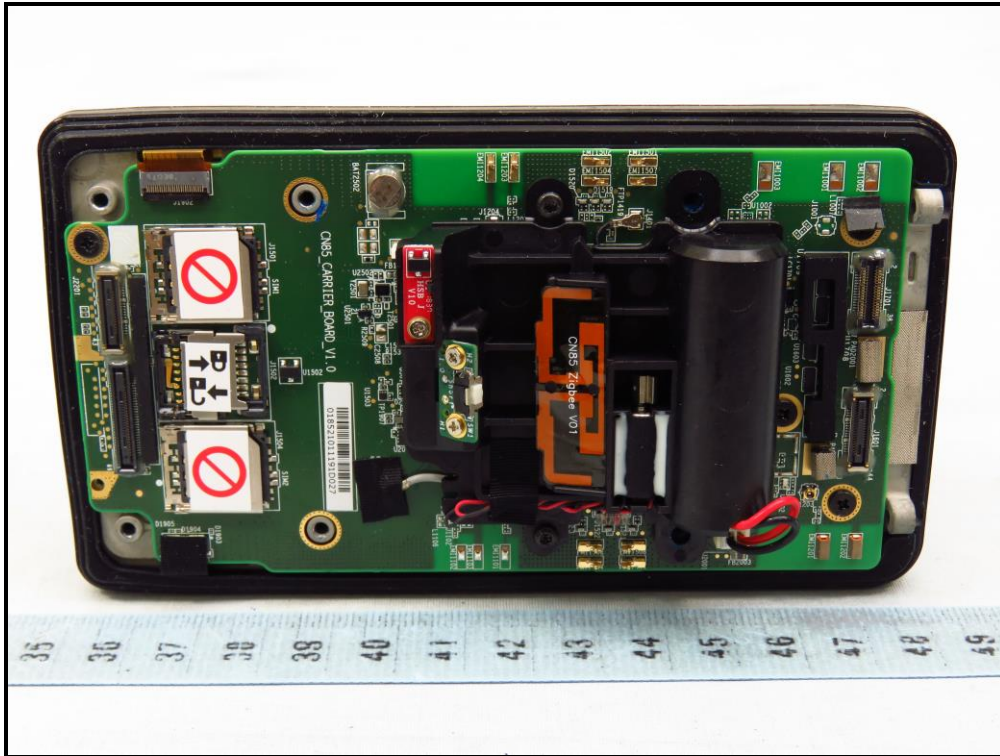

CONSTRUCTION PHOTOS OF EUT

Brand : Honeywell / Model : CN85L0N

Sample A

Sample B