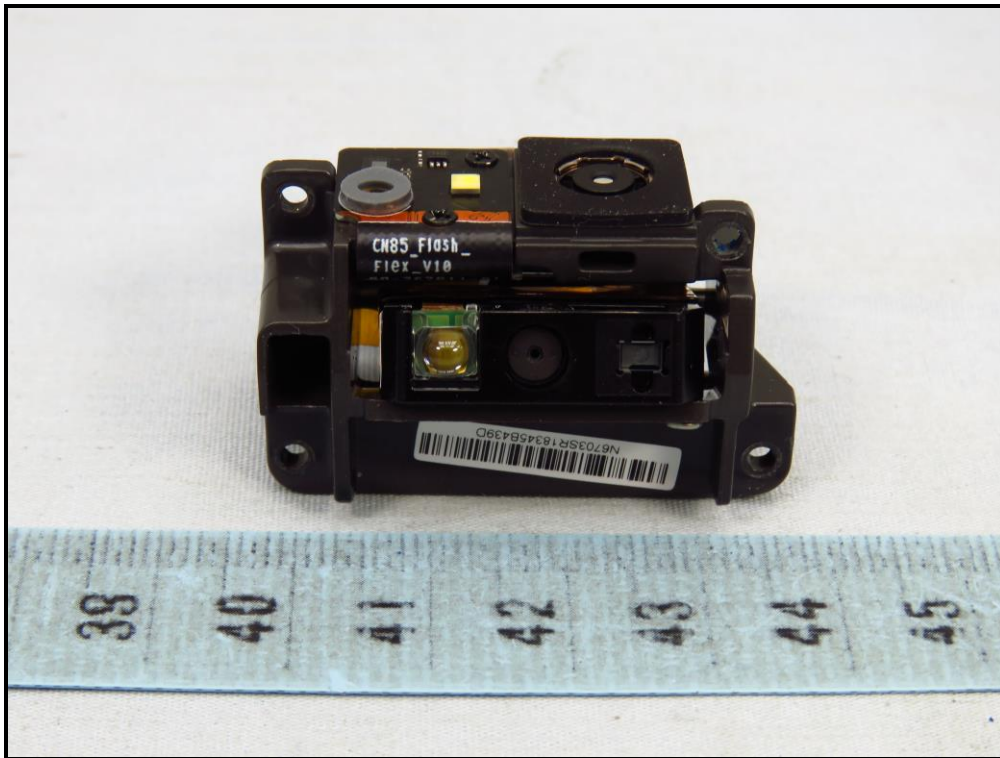

CONSTRUCTION PHOTOS OF EUT

Brand : Honeywell / Model : CN85L0N

Sample A

Sample B