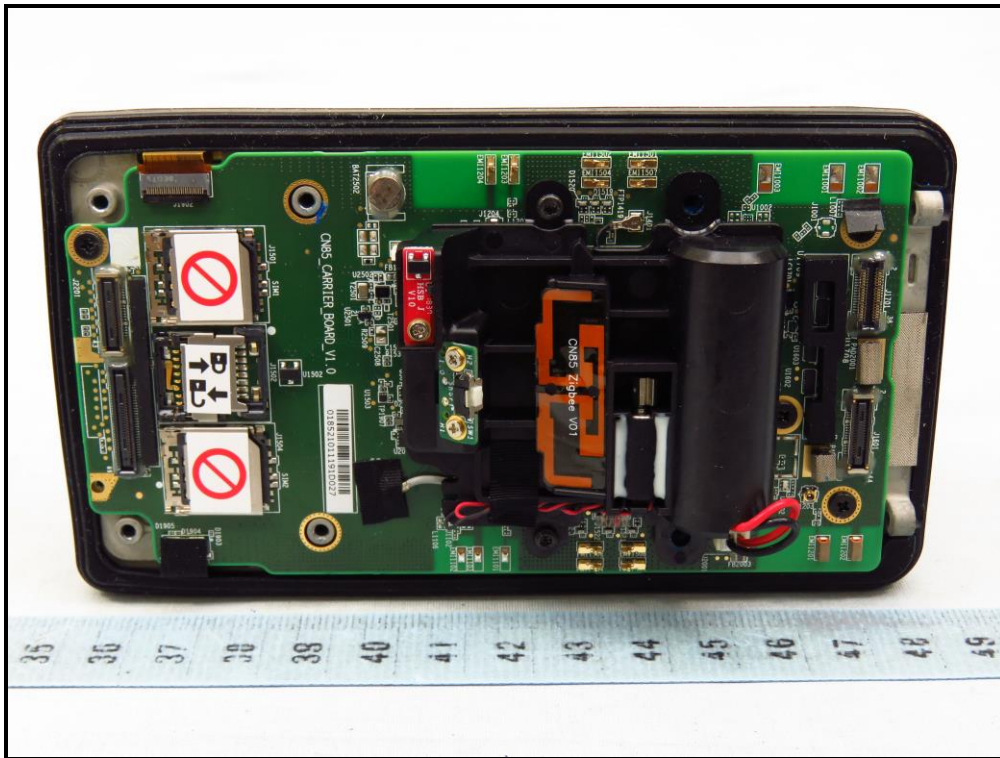

CONSTRUCTION PHOTOS OF EUT

Brand : Honeywell / Model : CN85L0N

Sample A

Sample B