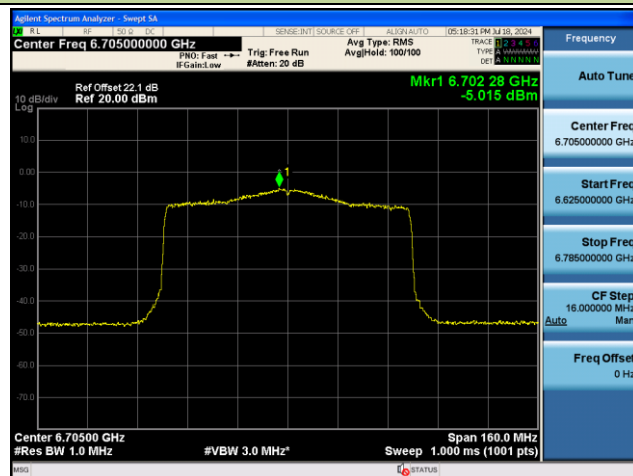

Channel 51 (6205MHz)

Channel 91 (6405MHz)

Channel 123 (6565MHz)

Channel 147 (6685MHz)

Channel 179 (6845MHz)

802.11ax-HE80 Power Spectral Density – Ant 0

Channel 7 (5985MHz)

Channel 55 (6225MHz)

Channel 87 (6385MHz)

Channel 135 (6625MHz)

Channel 151 (6705MHz)

Channel 167 (6785MHz)

802.11ax-HE160 Power Spectral Density – Ant 0

Channel 15 (6025MHz)

Channel 47 (6185MHz)

Channel 79 (6345MHz)