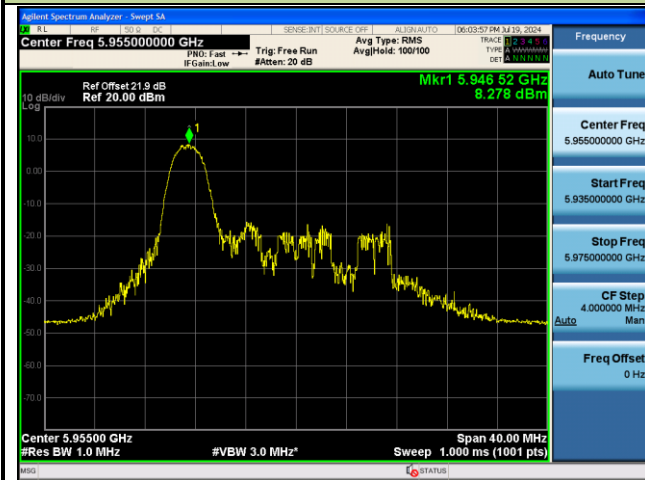

Channel 87 (6385MHz)

Channel 135 (6625MHz)

Channel 151 (6705MHz)

Channel 167 (6785MHz)

802.11ax-HE160 Power Spectral Density – Ant 0

Channel 15 (6025MHz)

Channel 47 (6185MHz)

Channel 79 (6345MHz)

Channel 143 (6665MHz)

802.11ax-HE20 Power Spectral Density - Ant 0

26 Tone_RU0_CH1 (5955MHz)

26 Tone_RU8_CH93 (6415MHz)

26 Tone_RU0_CH117 (6535MHz)

26 Tone_RU8_CH181 (6855MHz)

802.11ax-HE20 Power Spectral Density - Ant 0