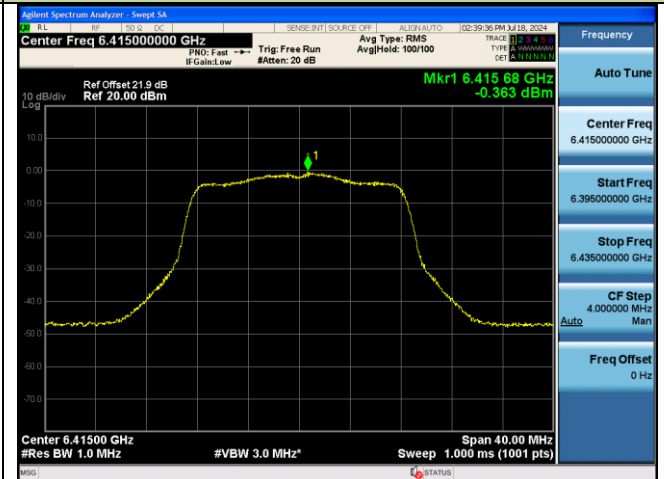

802.11a Power Spectral Density – Ant 1

Channel 2 (5935MHz)

Channel 1 (5955MHz)

Channel 49 (6195MHz)

Channel 93 (6415MHz)

Channel 117 (6535MHz)

Channel 153 (6715MHz)

Channel 181 (6855MHz)

Frequency	
Auto Tune	
Center Freq	6.855000000 GHz
Start Freq	6.835000000 GHz
Stop Freq	6.875000000 GHz
CF Step	4.000000 MHz
Auto	Man
Freq Offset	0 Hz

802.11ax-HE20 Power Spectral Density – Ant 1

Channel 2 (5935MHz)