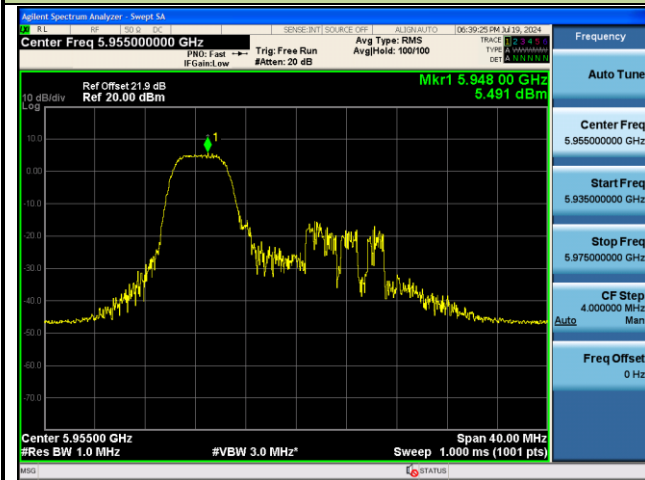

Channel 143 (6665MHz)

802.11ax-HE20 Power Spectral Density - Ant 0

26 Tone_RU0_CH1 (5955MHz)

26 Tone_RU8_CH93 (6415MHz)

26 Tone_RU0_CH117 (6535MHz)

26 Tone_RU8_CH181 (6855MHz)

802.11ax-HE20 Power Spectral Density - Ant 0

52 Tone_RU74_CH1 (5955MHz)

52 Tone_RU77_CH93 (6415MHz)

52 Tone_RU74_CH117 (6535MHz)

52 Tone_RU77_CH181 (6855MHz)

802.11ax-HE20 Power Spectral Density - Ant 0

106 Tone_RU106_CH1 (5955MHz)

106 Tone_RU107_CH93 (6415MHz)