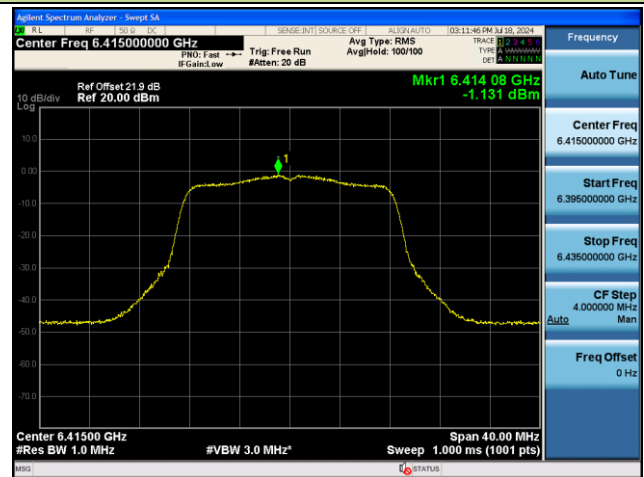

802.11a Power Spectral Density – Ant 0

Channel 2 (5935MHz)

Channel 1 (5955MHz)

Channel 49 (6195MHz)

Channel 93 (6415MHz)

Channel 117 (6535MHz)

Channel 153 (6715MHz)

802.11ax-HE20 Power Spectral Density – Ant 0