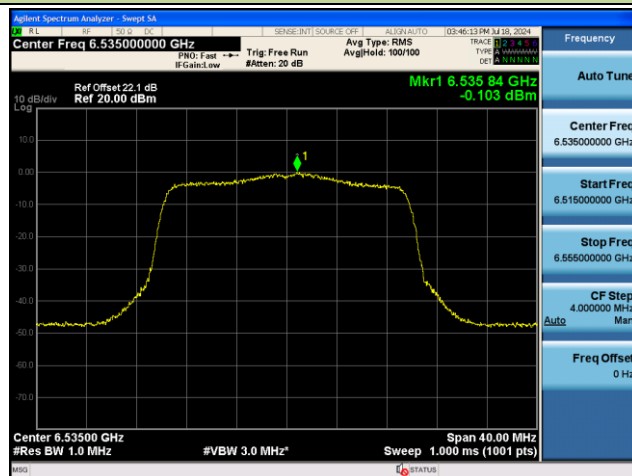

Frequency	
Auto Tune	
Center Freq	6.855000000 GHz
Start Freq	6.835000000 GHz
Stop Freq	6.875000000 GHz
CF Step	4.000000 MHz
Auto	Man
Freq Offset	0 Hz

802.11ax-HE20 Power Spectral Density – Ant 1

Channel 2 (5935MHz)

Channel 1 (5955MHz)

Channel 49 (6195MHz)

Channel 93 (6415MHz)

Channel 117 (6535MHz)

Channel 153 (6715MHz)

802.11ax-HE40 Power Spectral Density – Ant 1

Channel 3 (5965MHz)

Channel 51 (6205MHz)

Channel 91 (6405MHz)

Channel 123 (6565MHz)

Channel 147 (6685MHz)

Channel 179 (6845MHz)