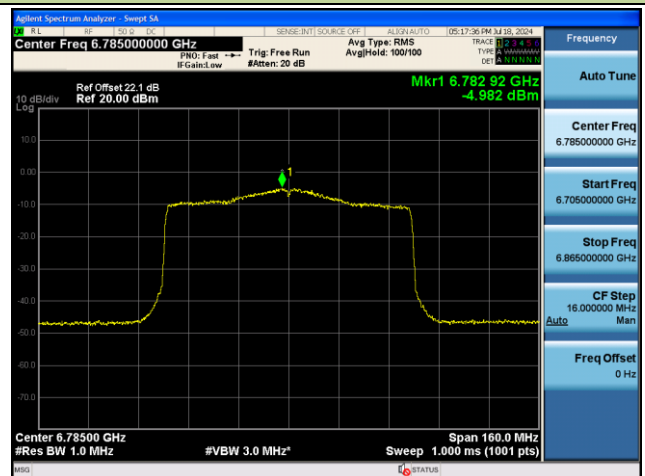

Channel 87 (6385MHz)

Channel 135 (6625MHz)

Channel 151 (6705MHz)

Channel 167 (6785MHz)

802.11ax-HE160 Power Spectral Density – Ant 0

Channel 15 (6025MHz)

Channel 47 (6185MHz)

Channel 79 (6345MHz)