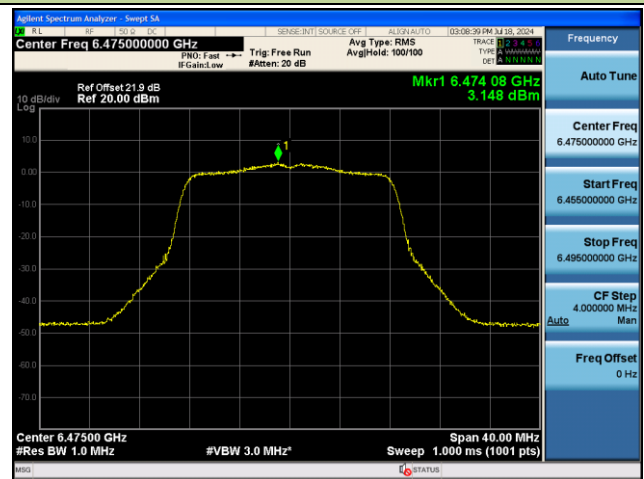

802.11a Power Spectral Density – Ant 0

Channel 2 (5935MHz)

Channel 1 (5955MHz)

Channel 49 (6195MHz)

Channel 93 (6415MHz)

Channel 117 (6535MHz)

Channel 153 (6715MHz)

802.11ax-HE20 Power Spectral Density – Ant 0