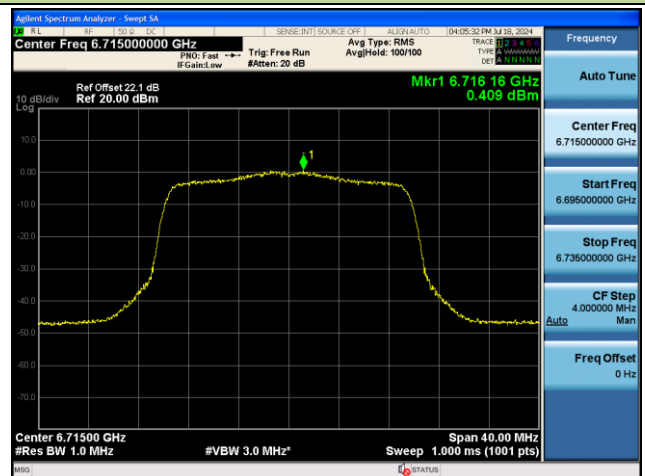

Channel 2 (5935MHz)

Channel 1 (5955MHz)

Channel 49 (6195MHz)

Channel 93 (6415MHz)

Channel 117 (6535MHz)

Channel 153 (6715MHz)

802.11ax-HE40 Power Spectral Density – Ant 0

Channel 3 (5965MHz)