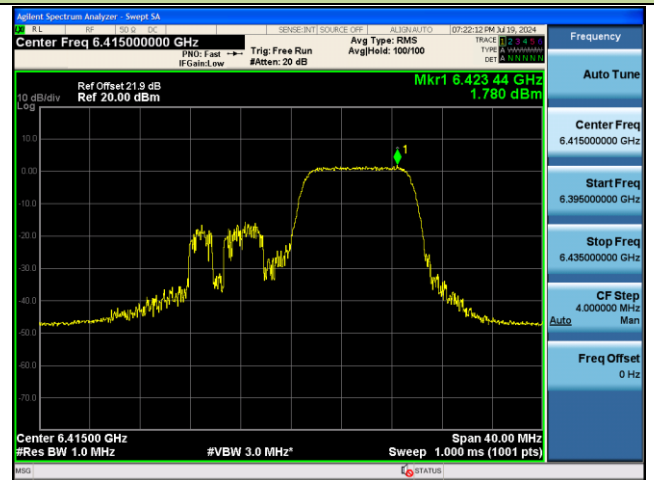

52 Tone_RU74_CH1 (5955MHz)

52 Tone_RU77_CH93 (6415MHz)

52 Tone_RU74_CH117 (6535MHz)

52 Tone_RU77_CH181 (6855MHz)

802.11ax-HE20 Power Spectral Density - Ant 0

106 Tone_RU106_CH1 (5955MHz)

106 Tone_RU107_CH93 (6415MHz)