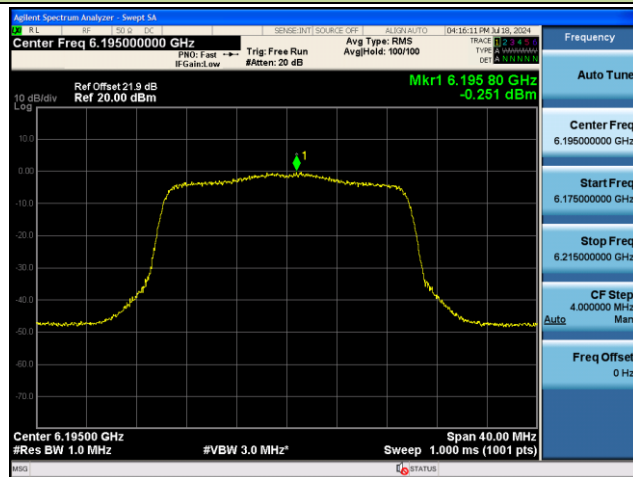

Channel 49 (6195MHz)