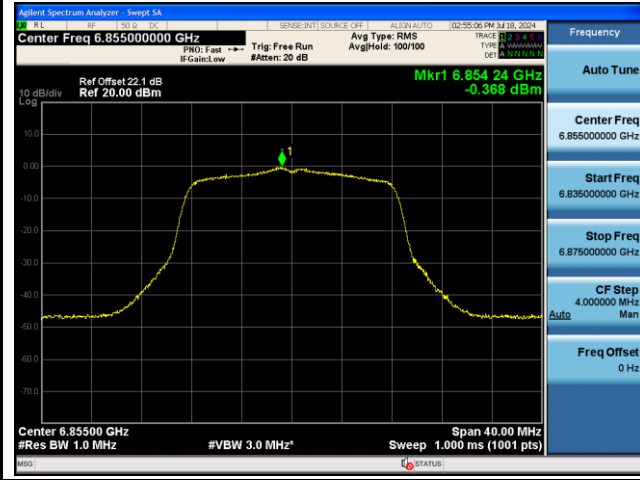

802.11a Power Spectral Density – Ant 1

Channel 2 (5935MHz)

Channel 1 (5955MHz)

Channel 49 (6195MHz)

Channel 93 (6415MHz)

Channel 117 (6535MHz)

Channel 153 (6715MHz)

Channel 181 (6855MHz)

Frequency	
Auto Tune	
Center Freq	6.855000000 GHz
Start Freq	6.835000000 GHz
Stop Freq	6.875000000 GHz
CF Step	4.000000 MHz
Auto	Man
Freq Offset	0 Hz

802.11ax-HE20 Power Spectral Density – Ant 1

Channel 2 (5935MHz)