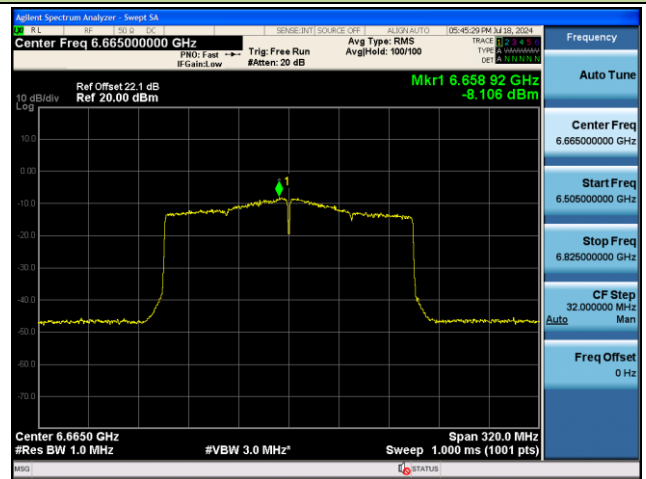

Channel 143 (6665MHz)