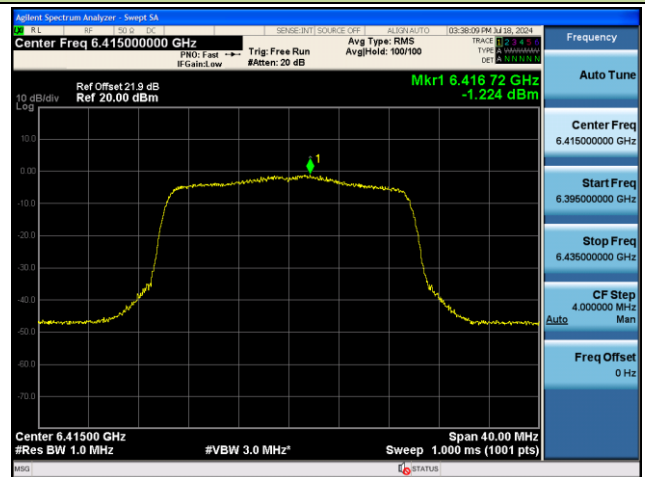

Channel 93 (6415MHz)