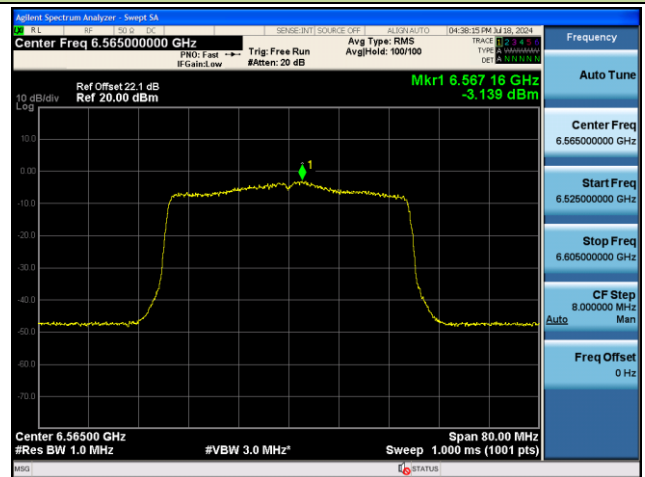

Channel 1 (5955MHz)

Channel 49 (6195MHz)

Channel 93 (6415MHz)

Channel 117 (6535MHz)

Channel 153 (6715MHz)

802.11ax-HE40 Power Spectral Density – Ant 1

Channel 3 (5965MHz)

Channel 51 (6205MHz)

Channel 91 (6405MHz)

Channel 123 (6565MHz)

Channel 147 (6685MHz)

Channel 179 (6845MHz)