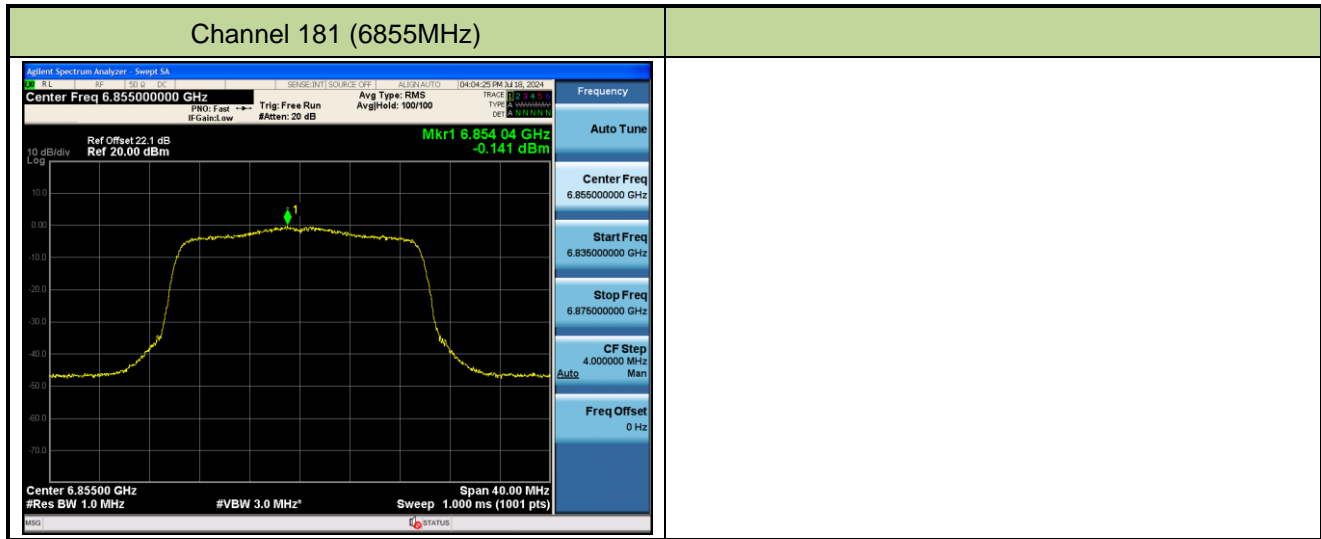

Channel 2 (5935MHz)

Channel 1 (5955MHz)

Channel 49 (6195MHz)

Channel 93 (6415MHz)

Channel 117 (6535MHz)

Channel 153 (6715MHz)

802.11ax-HE40 Power Spectral Density – Ant 0

Channel 3 (5965MHz)