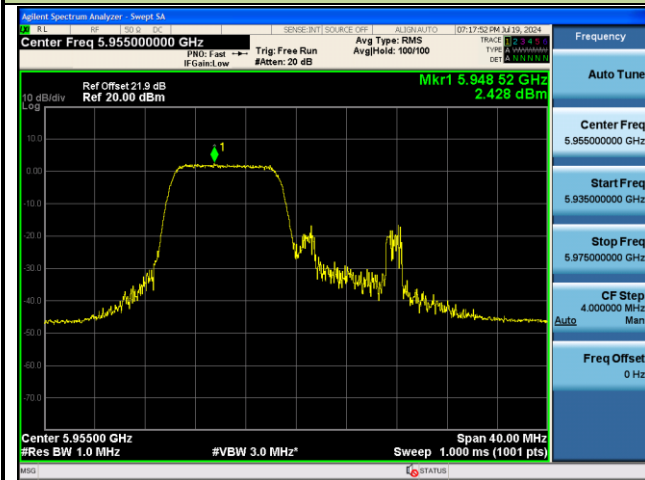

52 Tone_RU74_CH1 (5955MHz)

52 Tone_RU77_CH93 (6415MHz)

52 Tone_RU74_CH117 (6535MHz)

52 Tone_RU77_CH181 (6855MHz)

802.11ax-HE20 Power Spectral Density - Ant 0

106 Tone_RU106_CH1 (5955MHz)

106 Tone_RU107_CH93 (6415MHz)