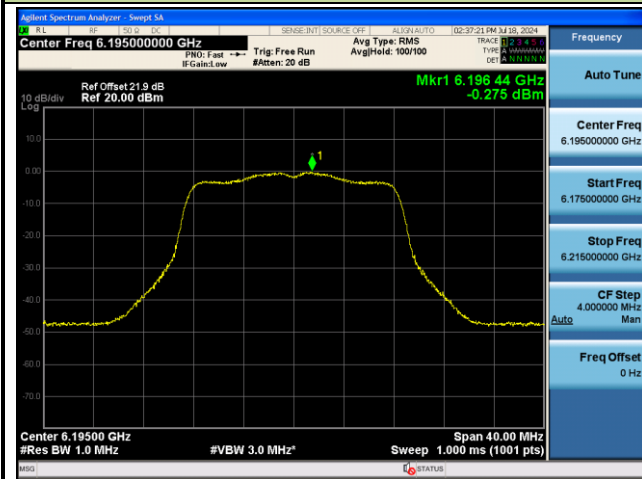

802.11a Power Spectral Density – Ant 1

Channel 2 (5935MHz)

Channel 1 (5955MHz)

Channel 49 (6195MHz)

Channel 93 (6415MHz)

Channel 117 (6535MHz)

Channel 153 (6715MHz)

Channel 181 (6855MHz)

Frequency	
Auto Tune	
Center Freq	6.855000000 GHz
Start Freq	6.835000000 GHz
Stop Freq	6.875000000 GHz
CF Step	4.000000 MHz
Auto	Man
Freq Offset	0 Hz

802.11ax-HE20 Power Spectral Density – Ant 1

Channel 2 (5935MHz)