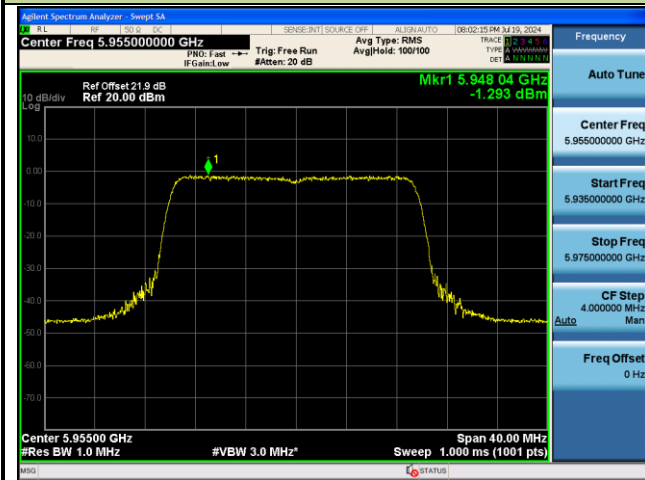

106 Tone_RU106_CH117 (6535MHz)

106 Tone_RU107_CH181 (6855MHz)

802.11ax-HE20 Power Spectral Density - Ant 0

242 Tone_RU122_CH1 (5955MHz)

242 Tone_RU122_CH93 (6415MHz)

242 Tone_RU122_CH117 (6535MHz)

242 Tone_RU122_CH181 (6855MHz)