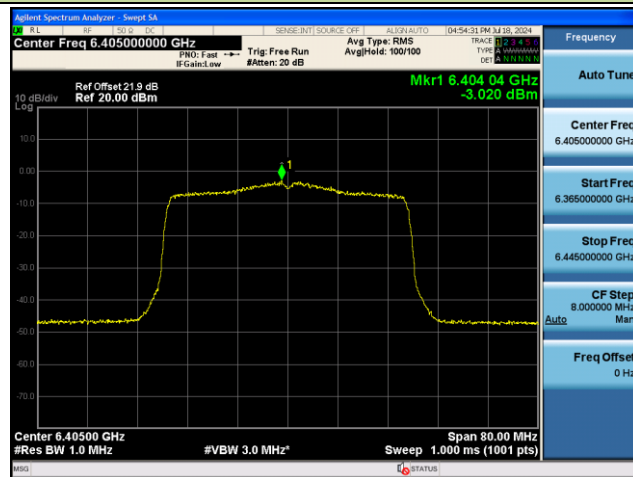

Channel 91 (6405MHz)