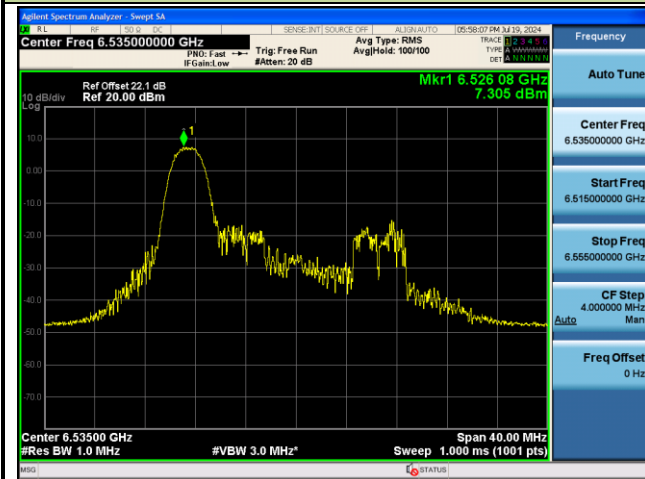

Channel 143 (6665MHz)

802.11ax-HE20 Power Spectral Density - Ant 0

26 Tone_RU0_CH1 (5955MHz)

26 Tone_RU8_CH93 (6415MHz)

26 Tone_RU0_CH117 (6535MHz)

26 Tone_RU8_CH181 (6855MHz)

802.11ax-HE20 Power Spectral Density - Ant 0

52 Tone_RU74_CH1 (5955MHz)

52 Tone_RU77_CH93 (6415MHz)

52 Tone_RU74_CH117 (6535MHz)

52 Tone_RU77_CH181 (6855MHz)

802.11ax-HE20 Power Spectral Density - Ant 0

106 Tone_RU106_CH1 (5955MHz)

106 Tone_RU107_CH93 (6415MHz)