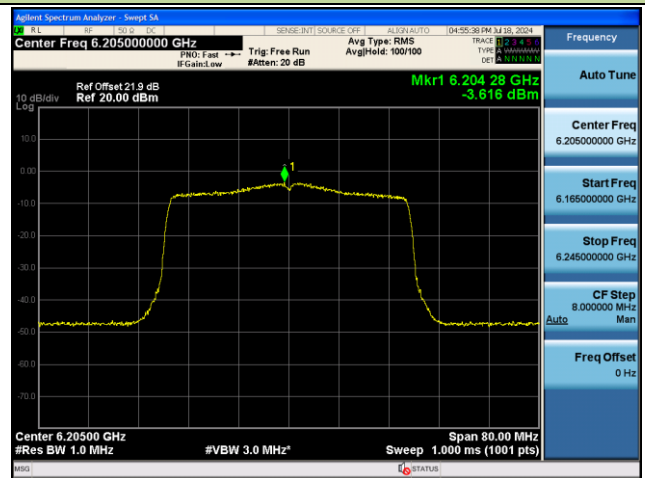

Channel 51 (6205MHz)