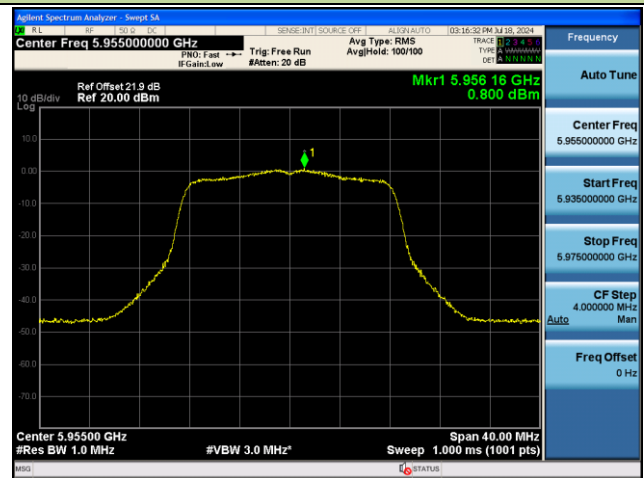

802.11a Power Spectral Density – Ant 0

Channel 2 (5935MHz)

Channel 1 (5955MHz)

Channel 49 (6195MHz)

Channel 93 (6415MHz)

Channel 117 (6535MHz)

Channel 153 (6715MHz)

802.11ax-HE20 Power Spectral Density – Ant 0