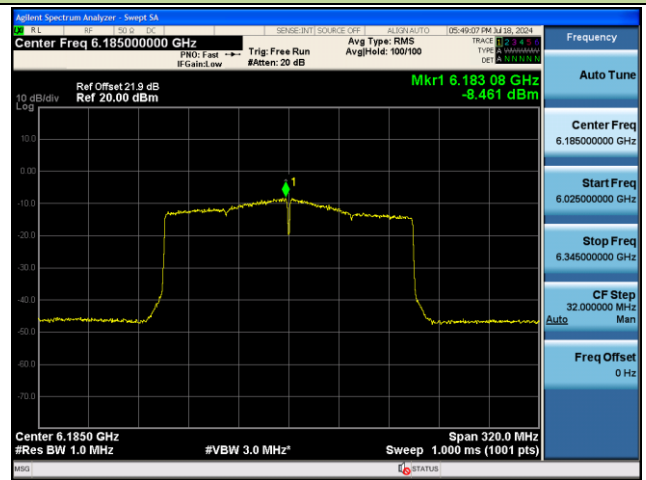

Channel 87 (6385MHz)

Channel 135 (6625MHz)

Channel 151 (6705MHz)

Channel 167 (6785MHz)

802.11ax-HE160 Power Spectral Density – Ant 0

Channel 15 (6025MHz)

Channel 47 (6185MHz)

Channel 79 (6345MHz)