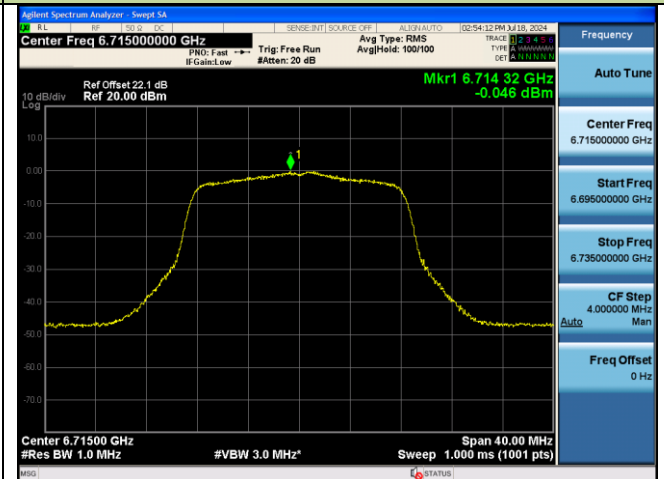

802.11a Power Spectral Density – Ant 1

Channel 2 (5935MHz)

Channel 1 (5955MHz)

Channel 49 (6195MHz)

Channel 93 (6415MHz)

Channel 117 (6535MHz)

Channel 153 (6715MHz)

Channel 181 (6855MHz)

Frequency	
Auto Tune	
Center Freq	6.855000000 GHz
Start Freq	6.835000000 GHz
Stop Freq	6.875000000 GHz
CF Step	4.000000 MHz
Auto	Man
Freq Offset	0 Hz

802.11ax-HE20 Power Spectral Density – Ant 1

Channel 2 (5935MHz)