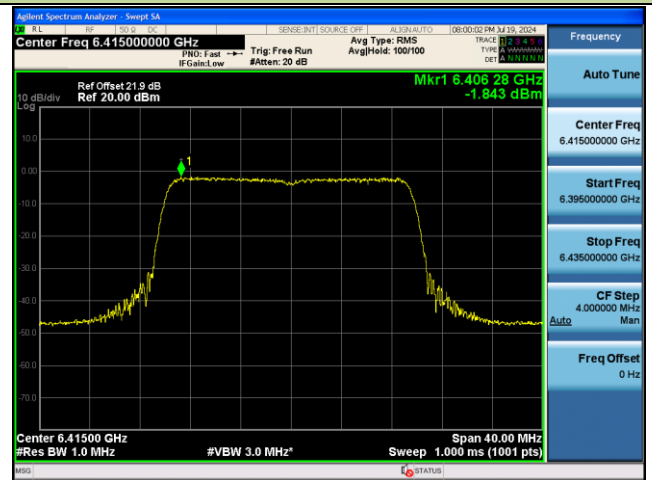

106 Tone_RU106_CH117 (6535MHz)

106 Tone_RU107_CH181 (6855MHz)

802.11ax-HE20 Power Spectral Density - Ant 0

242 Tone_RU122_CH1 (5955MHz)

242 Tone_RU122_CH93 (6415MHz)

242 Tone_RU122_CH117 (6535MHz)

242 Tone_RU122_CH181 (6855MHz)