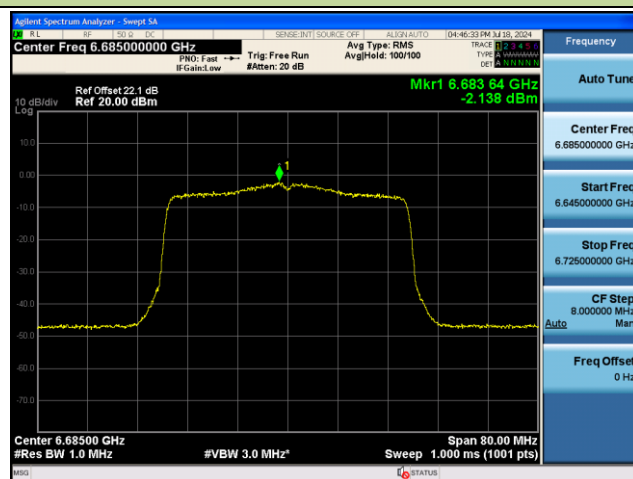

Channel 51 (6205MHz)

Channel 91 (6405MHz)

Channel 123 (6565MHz)

Channel 147 (6685MHz)

Channel 179 (6845MHz)

802.11ax-HE80 Power Spectral Density – Ant 0

Channel 7 (5985MHz)

Channel 55 (6225MHz)

Channel 87 (6385MHz)

Channel 135 (6625MHz)

Channel 151 (6705MHz)

Channel 167 (6785MHz)

802.11ax-HE160 Power Spectral Density – Ant 0

Channel 15 (6025MHz)

Channel 47 (6185MHz)

Channel 79 (6345MHz)