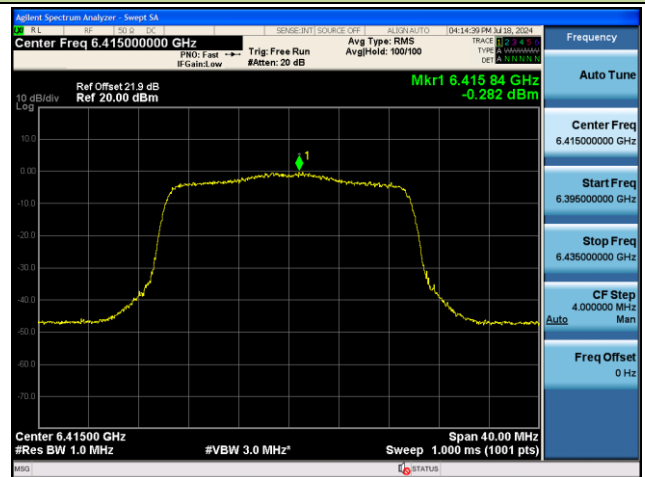

Channel 2 (5935MHz)

Channel 1 (5955MHz)

Channel 49 (6195MHz)

Channel 93 (6415MHz)

Channel 117 (6535MHz)

Channel 153 (6715MHz)

802.11ax-HE40 Power Spectral Density – Ant 0

Channel 3 (5965MHz)