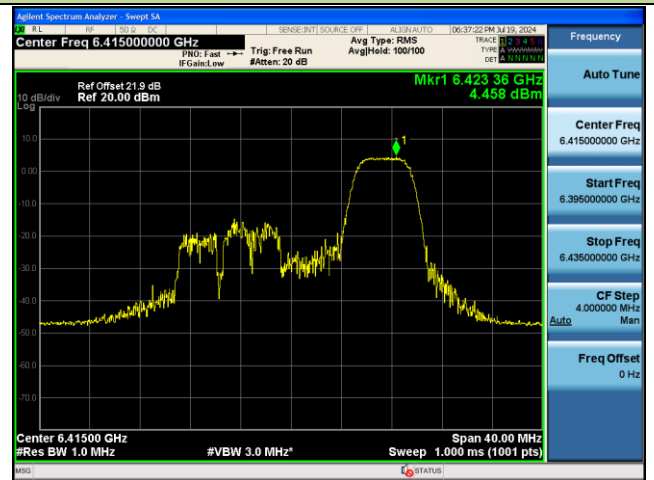

52 Tone_RU77_CH93 (6415MHz)