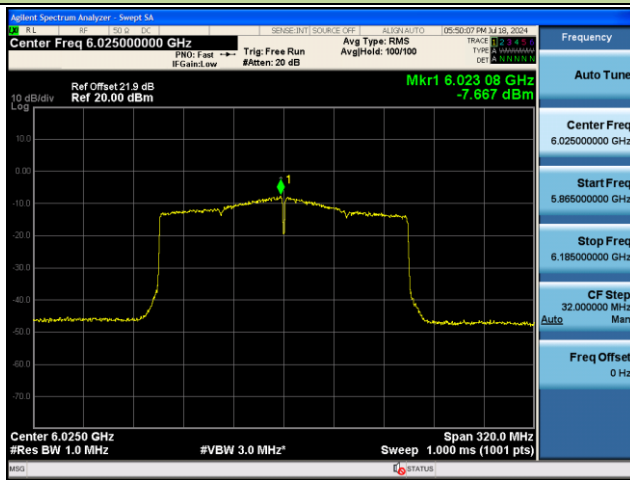

Channel 87 (6385MHz)

Channel 135 (6625MHz)

Channel 151 (6705MHz)

Channel 167 (6785MHz)

802.11ax-HE160 Power Spectral Density – Ant 0

Channel 15 (6025MHz)

Channel 47 (6185MHz)

Channel 79 (6345MHz)