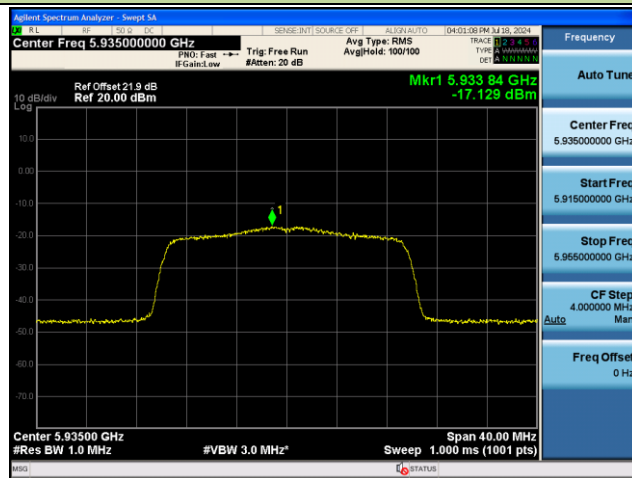

802.11a Power Spectral Density – Ant 1

Channel 2 (5935MHz)

Channel 1 (5955MHz)

Channel 49 (6195MHz)

Channel 93 (6415MHz)

Channel 117 (6535MHz)

Channel 153 (6715MHz)

Channel 181 (6855MHz)

Frequency	
Auto Tune	
Center Freq	6.855000000 GHz
Start Freq	6.835000000 GHz
Stop Freq	6.875000000 GHz
CF Step	4.000000 MHz
Auto	Man
Freq Offset	0 Hz

802.11ax-HE20 Power Spectral Density – Ant 1

Channel 2 (5935MHz)