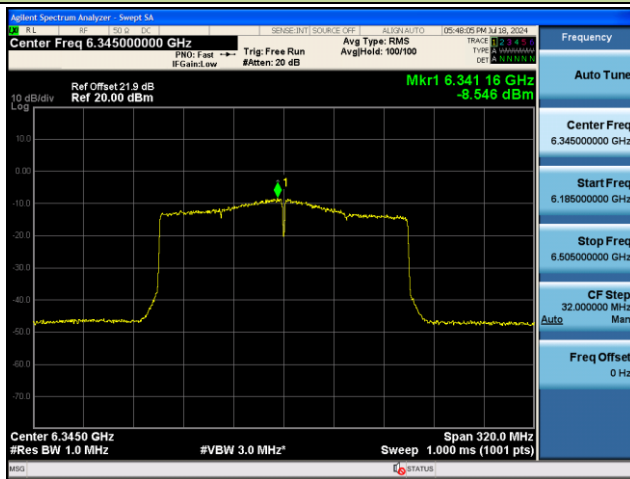

Channel 87 (6385MHz)

Channel 135 (6625MHz)

Channel 151 (6705MHz)

Channel 167 (6785MHz)

802.11ax-HE160 Power Spectral Density – Ant 0

Channel 15 (6025MHz)

Channel 47 (6185MHz)

Channel 79 (6345MHz)