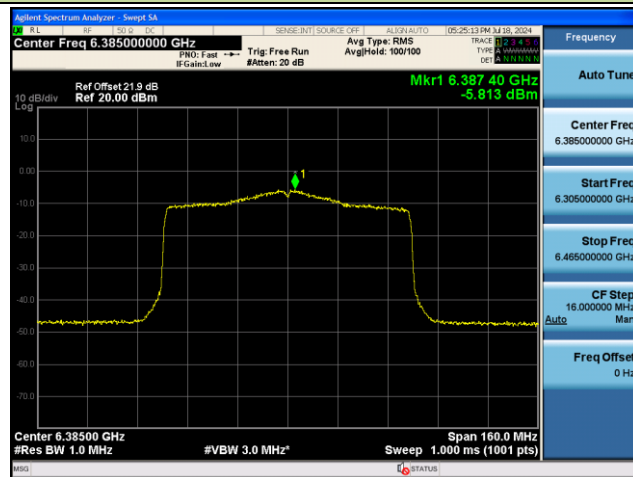

Channel 51 (6205MHz)

Channel 91 (6405MHz)

Channel 123 (6565MHz)

Channel 147 (6685MHz)

Channel 179 (6845MHz)

802.11ax-HE80 Power Spectral Density – Ant 0

Channel 7 (5985MHz)

Channel 55 (6225MHz)

Channel 87 (6385MHz)

Channel 135 (6625MHz)

Channel 151 (6705MHz)

Channel 167 (6785MHz)

802.11ax-HE160 Power Spectral Density – Ant 0

Channel 15 (6025MHz)

Channel 47 (6185MHz)

Channel 79 (6345MHz)