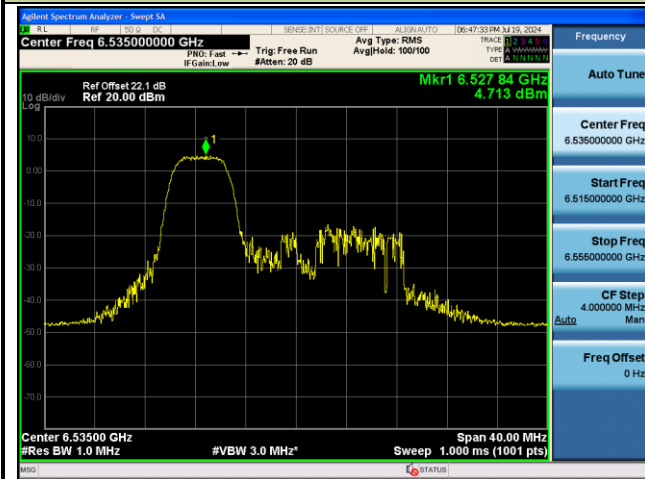

Channel 143 (6665MHz)

802.11ax-HE20 Power Spectral Density - Ant 0

26 Tone_RU0_CH1 (5955MHz)

26 Tone_RU8_CH93 (6415MHz)

26 Tone_RU0_CH117 (6535MHz)

26 Tone_RU8_CH181 (6855MHz)

802.11ax-HE20 Power Spectral Density - Ant 0

52 Tone_RU74_CH1 (5955MHz)

52 Tone_RU77_CH93 (6415MHz)

52 Tone_RU74_CH117 (6535MHz)

52 Tone_RU77_CH181 (6855MHz)

802.11ax-HE20 Power Spectral Density - Ant 0

106 Tone_RU106_CH1 (5955MHz)

106 Tone_RU107_CH93 (6415MHz)