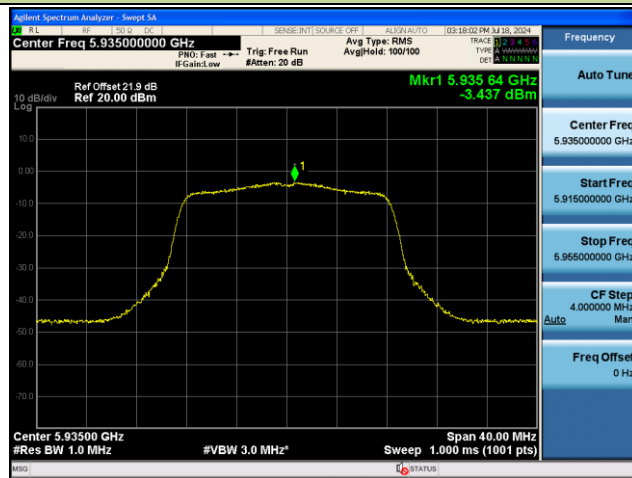

802.11a Power Spectral Density – Ant 0

Channel 2 (5935MHz)

Channel 1 (5955MHz)

Channel 49 (6195MHz)

Channel 93 (6415MHz)

Channel 117 (6535MHz)

Channel 153 (6715MHz)

802.11ax-HE20 Power Spectral Density – Ant 0