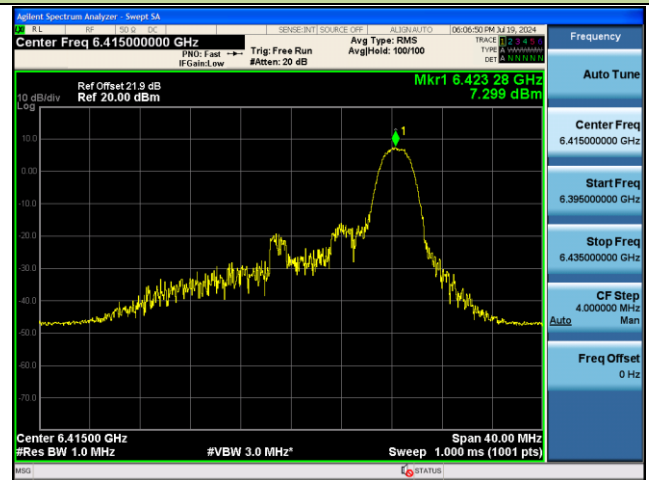

Channel 143 (6665MHz)

802.11ax-HE20 Power Spectral Density - Ant 0

26 Tone_RU0_CH1 (5955MHz)

26 Tone_RU8_CH93 (6415MHz)

26 Tone_RU0_CH117 (6535MHz)

26 Tone_RU8_CH181 (6855MHz)

802.11ax-HE20 Power Spectral Density - Ant 0