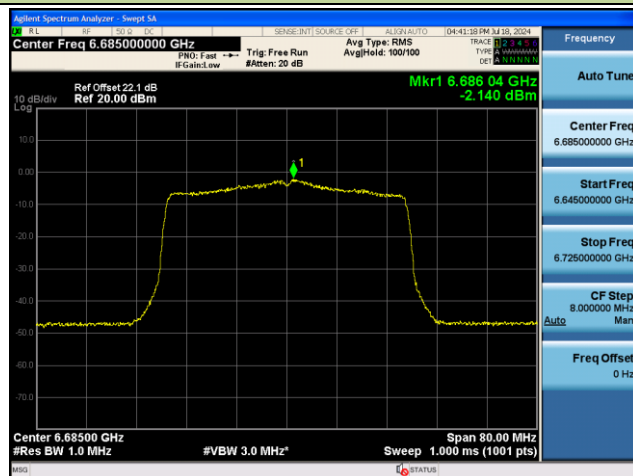

Frequency	
Auto Tune	
Center Freq	6.855000000 GHz
Start Freq	6.835000000 GHz
Stop Freq	6.875000000 GHz
CF Step	4.000000 MHz
Auto	Man
Freq Offset	0 Hz

802.11ax-HE20 Power Spectral Density – Ant 1

Channel 2 (5935MHz)

Channel 1 (5955MHz)

Channel 49 (6195MHz)

Channel 93 (6415MHz)

Channel 117 (6535MHz)

Channel 153 (6715MHz)

802.11ax-HE40 Power Spectral Density – Ant 1

Channel 3 (5965MHz)

Channel 51 (6205MHz)

Channel 91 (6405MHz)

Channel 123 (6565MHz)

Channel 147 (6685MHz)

Channel 179 (6845MHz)