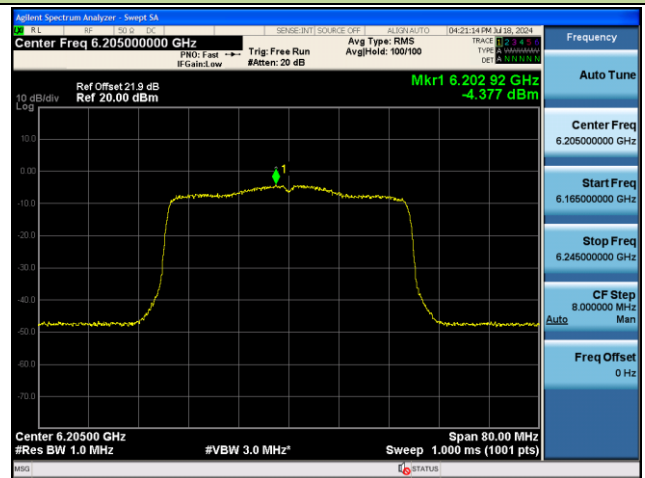

Frequency	
Auto Tune	
Center Freq	6.855000000 GHz
Start Freq	6.835000000 GHz
Stop Freq	6.875000000 GHz
CF Step	4.000000 MHz
Auto	Man
Freq Offset	0 Hz

802.11ax-HE20 Power Spectral Density – Ant 1

Channel 2 (5935MHz)

Channel 1 (5955MHz)

Channel 49 (6195MHz)

Channel 93 (6415MHz)

Channel 117 (6535MHz)

Channel 153 (6715MHz)

802.11ax-HE40 Power Spectral Density – Ant 1

Channel 3 (5965MHz)

Channel 51 (6205MHz)

Channel 91 (6405MHz)

Channel 123 (6565MHz)

Channel 147 (6685MHz)

Channel 179 (6845MHz)