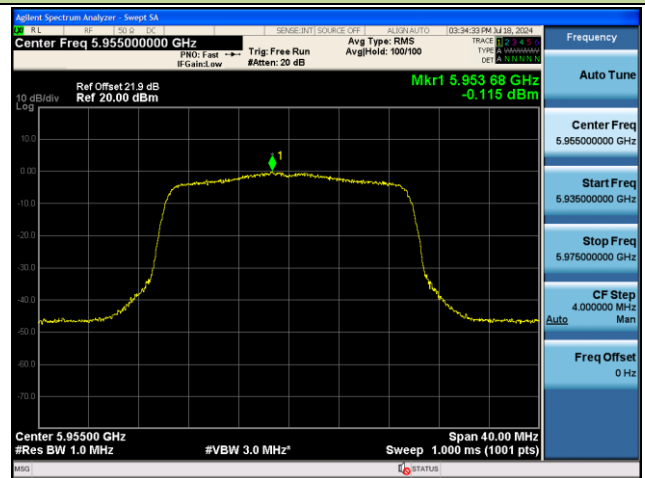

Channel 1 (5955MHz)