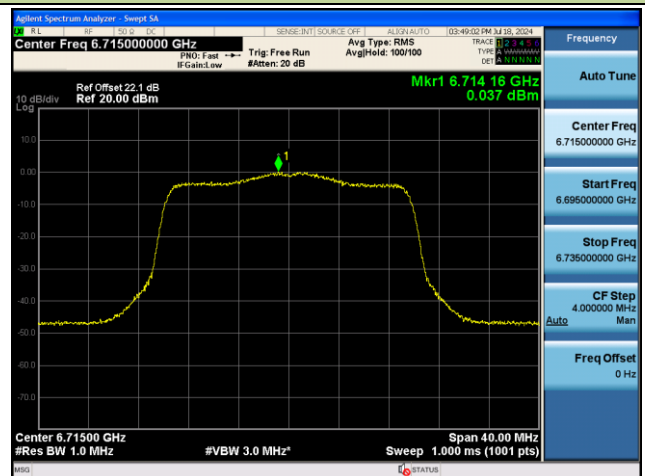

Frequency	
Auto Tune	
Center Freq	6.855000000 GHz
Start Freq	6.835000000 GHz
Stop Freq	6.875000000 GHz
CF Step	4.000000 MHz
Auto	Man
Freq Offset	0 Hz

802.11ax-HE20 Power Spectral Density – Ant 1

Channel 2 (5935MHz)

Channel 1 (5955MHz)

Channel 49 (6195MHz)

Channel 93 (6415MHz)

Channel 117 (6535MHz)

Channel 153 (6715MHz)

802.11ax-HE40 Power Spectral Density – Ant 1

Channel 3 (5965MHz)

Channel 51 (6205MHz)

Channel 91 (6405MHz)

Channel 123 (6565MHz)

Channel 147 (6685MHz)

Channel 179 (6845MHz)