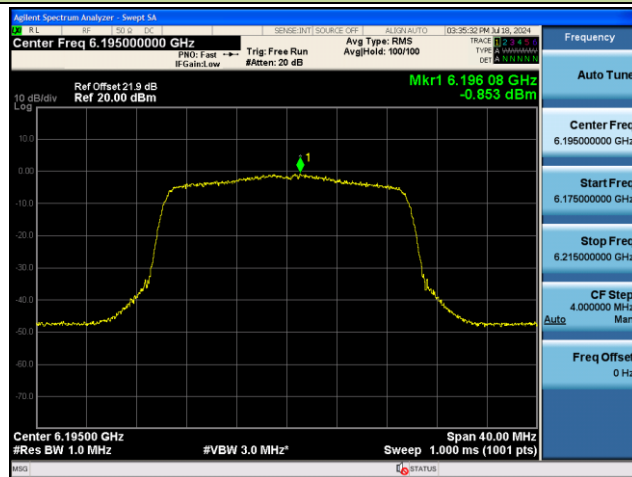

Channel 49 (6195MHz)