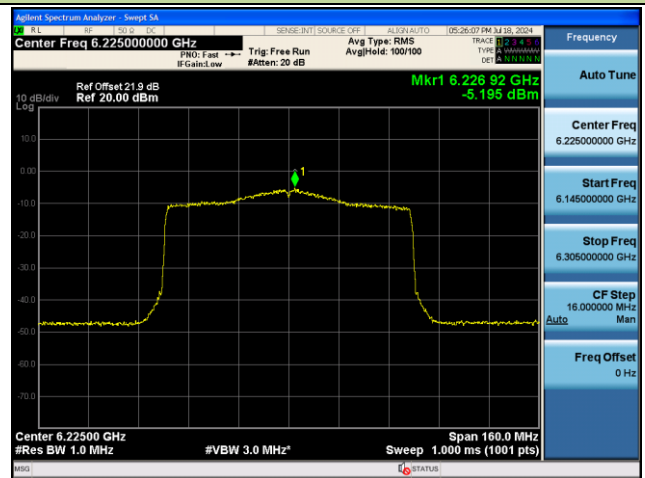

Channel 51 (6205MHz)

Channel 91 (6405MHz)

Channel 123 (6565MHz)

Channel 147 (6685MHz)

Channel 179 (6845MHz)

802.11ax-HE80 Power Spectral Density – Ant 0

Channel 7 (5985MHz)

Channel 55 (6225MHz)

Channel 87 (6385MHz)

Channel 135 (6625MHz)

Channel 151 (6705MHz)

Channel 167 (6785MHz)

802.11ax-HE160 Power Spectral Density – Ant 0

Channel 15 (6025MHz)

Channel 47 (6185MHz)

Channel 79 (6345MHz)