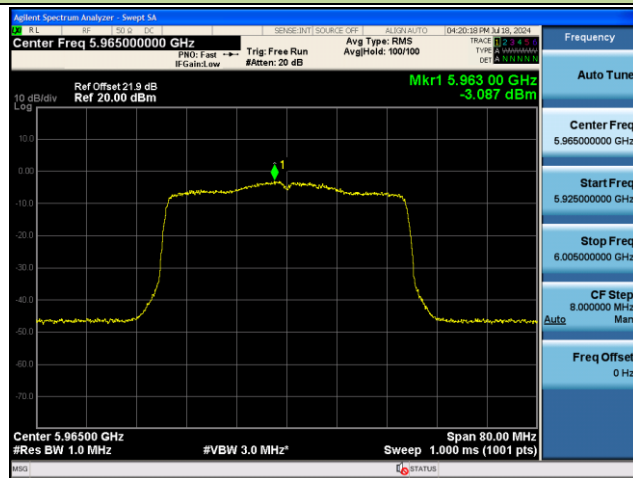

Channel 1 (5955MHz)

Channel 49 (6195MHz)

Channel 93 (6415MHz)

Channel 117 (6535MHz)

Channel 153 (6715MHz)

802.11ax-HE40 Power Spectral Density – Ant 1

Channel 3 (5965MHz)

Channel 51 (6205MHz)

Channel 91 (6405MHz)

Channel 123 (6565MHz)

Channel 147 (6685MHz)

Channel 179 (6845MHz)