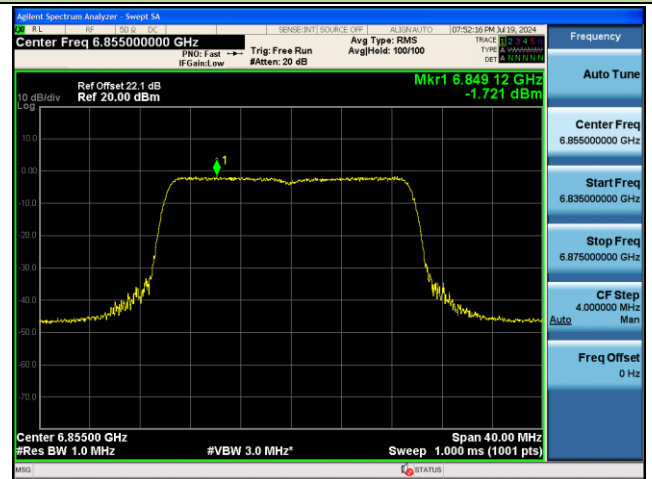

106 Tone_RU106_CH117 (6535MHz)

106 Tone_RU107_CH181 (6855MHz)

802.11ax-HE20 Power Spectral Density - Ant 0

242 Tone_RU122_CH1 (5955MHz)

242 Tone_RU122_CH93 (6415MHz)

242 Tone_RU122_CH117 (6535MHz)

242 Tone_RU122_CH181 (6855MHz)