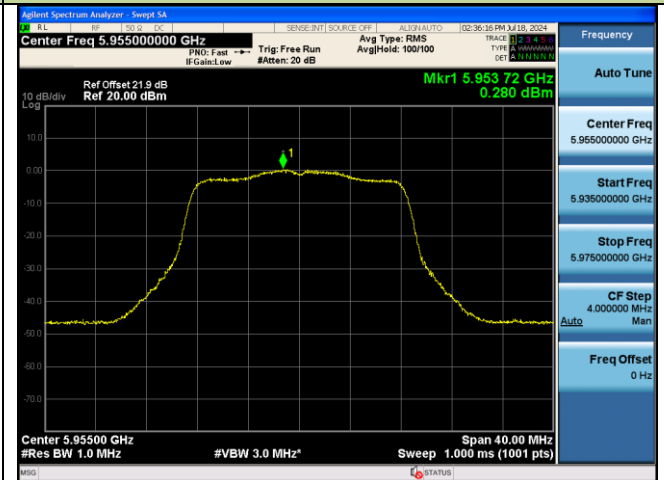

106 Tone_RU106_CH117 (6535MHz)

106 Tone_RU107_CH181 (6855MHz)

802.11ax-HE20 Power Spectral Density - Ant 0

242 Tone_RU122_CH1 (5955MHz)

242 Tone_RU122_CH93 (6415MHz)

242 Tone_RU122_CH117 (6535MHz)

242 Tone_RU122_CH181 (6855MHz)

802.11a Power Spectral Density – Ant 1

Channel 2 (5935MHz)

Channel 1 (5955MHz)

Channel 49 (6195MHz)

Channel 93 (6415MHz)

Channel 117 (6535MHz)

Channel 153 (6715MHz)

Channel 181 (6855MHz)