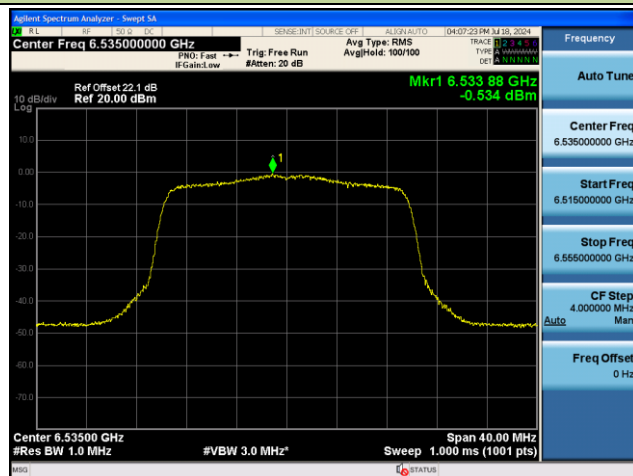

Channel 2 (5935MHz)

Channel 1 (5955MHz)

Channel 49 (6195MHz)

Channel 93 (6415MHz)

Channel 117 (6535MHz)

Channel 153 (6715MHz)

802.11ax-HE40 Power Spectral Density – Ant 0

Channel 3 (5965MHz)