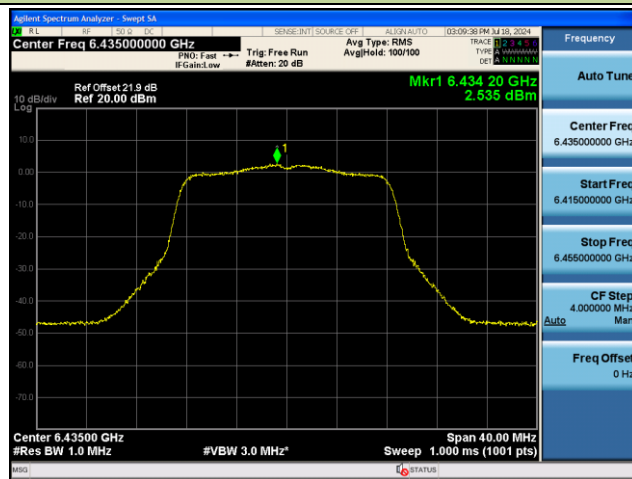

802.11a Power Spectral Density – Ant 0

Channel 2 (5935MHz)

Channel 1 (5955MHz)

Channel 49 (6195MHz)

Channel 93 (6415MHz)

Channel 117 (6535MHz)

Channel 153 (6715MHz)

802.11ax-HE20 Power Spectral Density – Ant 0