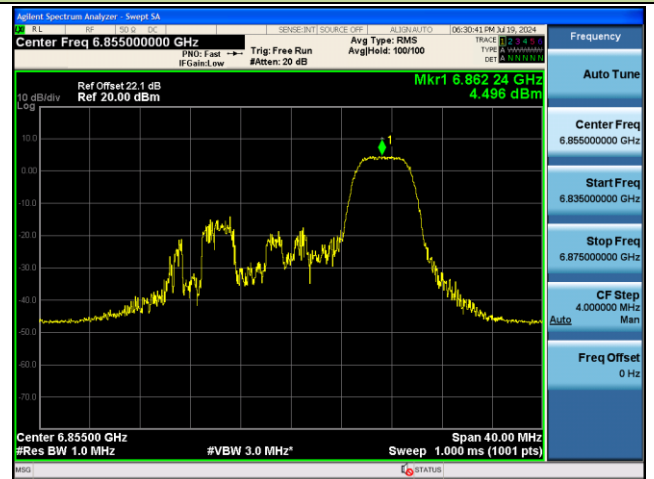

52 Tone_RU74_CH1 (5955MHz)

52 Tone_RU77_CH93 (6415MHz)

52 Tone_RU74_CH117 (6535MHz)

52 Tone_RU77_CH181 (6855MHz)

802.11ax-HE20 Power Spectral Density - Ant 0

106 Tone_RU106_CH1 (5955MHz)

106 Tone_RU107_CH93 (6415MHz)

106 Tone_RU106_CH117 (6535MHz)

106 Tone_RU107_CH181 (6855MHz)

802.11ax-HE20 Power Spectral Density - Ant 0

242 Tone_RU122_CH1 (5955MHz)

242 Tone_RU122_CH93 (6415MHz)

242 Tone_RU122_CH117 (6535MHz)

242 Tone_RU122_CH181 (6855MHz)