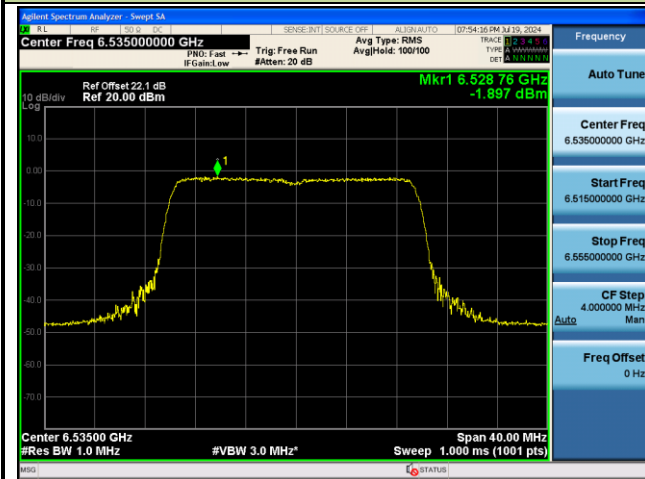

106 Tone_RU106_CH117 (6535MHz)

106 Tone_RU107_CH181 (6855MHz)

802.11ax-HE20 Power Spectral Density - Ant 0

242 Tone_RU122_CH1 (5955MHz)

242 Tone_RU122_CH93 (6415MHz)

242 Tone_RU122_CH117 (6535MHz)

242 Tone_RU122_CH181 (6855MHz)