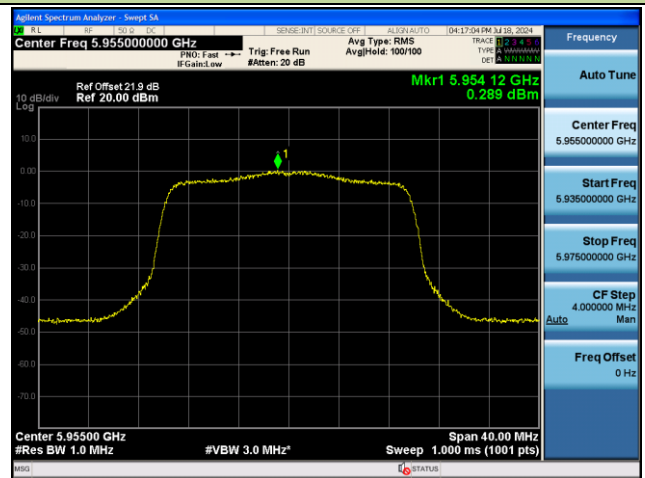

Channel 1 (5955MHz)