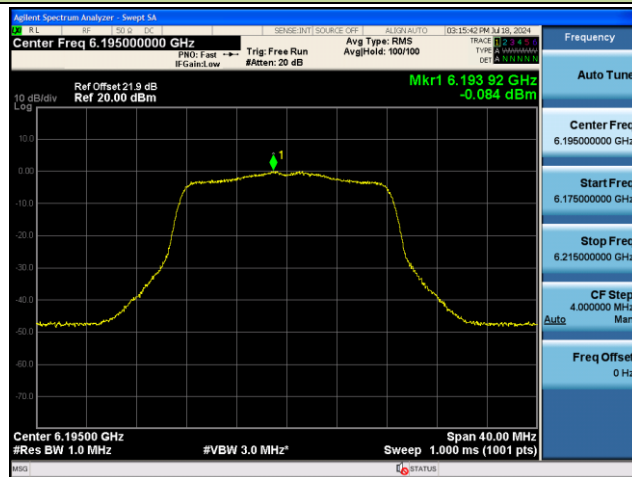

802.11a Power Spectral Density – Ant 0

Channel 2 (5935MHz)

Channel 1 (5955MHz)

Channel 49 (6195MHz)

Channel 93 (6415MHz)

Channel 117 (6535MHz)

Channel 153 (6715MHz)

802.11ax-HE20 Power Spectral Density – Ant 0