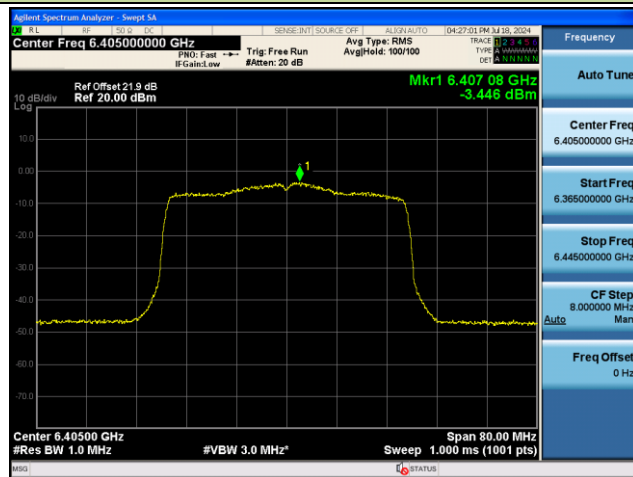

Frequency	
Auto Tune	
Center Freq	6.855000000 GHz
Start Freq	6.835000000 GHz
Stop Freq	6.875000000 GHz
CF Step	4.000000 MHz
Auto	Man
Freq Offset	0 Hz

802.11ax-HE20 Power Spectral Density – Ant 1

Channel 2 (5935MHz)

Channel 1 (5955MHz)

Channel 49 (6195MHz)

Channel 93 (6415MHz)

Channel 117 (6535MHz)

Channel 153 (6715MHz)

802.11ax-HE40 Power Spectral Density – Ant 1

Channel 3 (5965MHz)

Channel 51 (6205MHz)

Channel 91 (6405MHz)

Channel 123 (6565MHz)

Channel 147 (6685MHz)

Channel 179 (6845MHz)