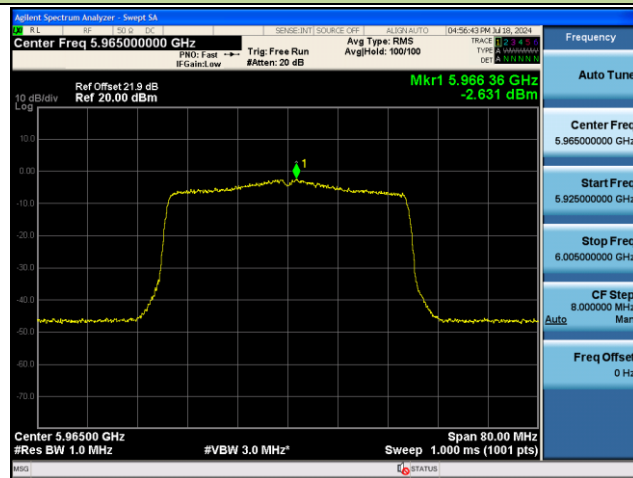

Channel 2 (5935MHz)

Channel 1 (5955MHz)

Channel 49 (6195MHz)

Channel 93 (6415MHz)

Channel 117 (6535MHz)

Channel 153 (6715MHz)

802.11ax-HE40 Power Spectral Density – Ant 0

Channel 3 (5965MHz)