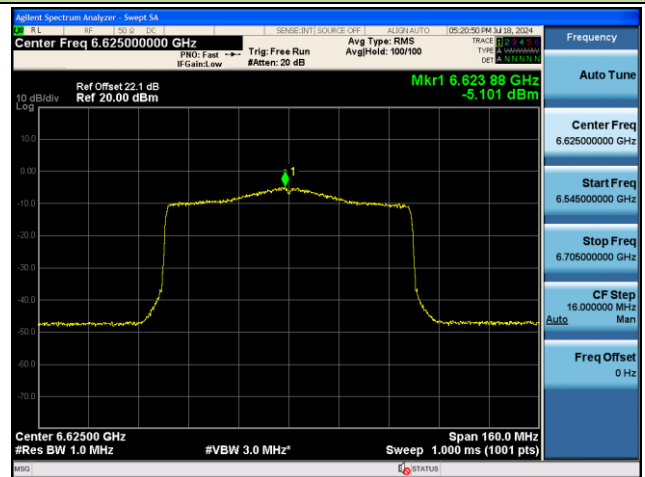

Channel 51 (6205MHz)

Channel 91 (6405MHz)

Channel 123 (6565MHz)

Channel 147 (6685MHz)

Channel 179 (6845MHz)

802.11ax-HE80 Power Spectral Density – Ant 0

Channel 7 (5985MHz)

Channel 55 (6225MHz)

Channel 87 (6385MHz)

Channel 135 (6625MHz)

Channel 151 (6705MHz)

Channel 167 (6785MHz)

802.11ax-HE160 Power Spectral Density – Ant 0

Channel 15 (6025MHz)

Channel 47 (6185MHz)

Channel 79 (6345MHz)