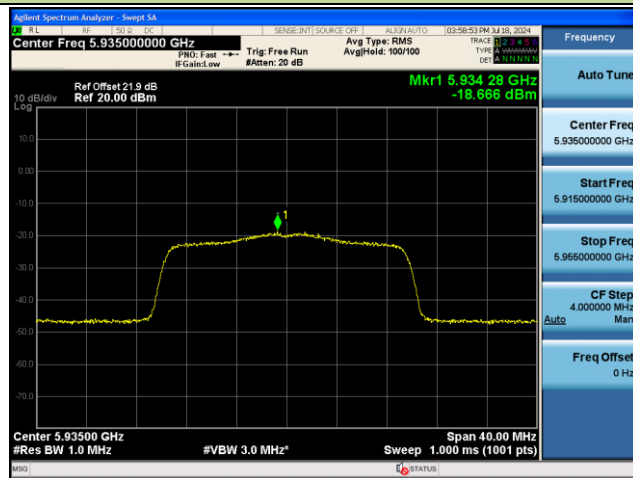

802.11ax-HE20 Power Spectral Density – Ant 0

Channel 2 (5935MHz)