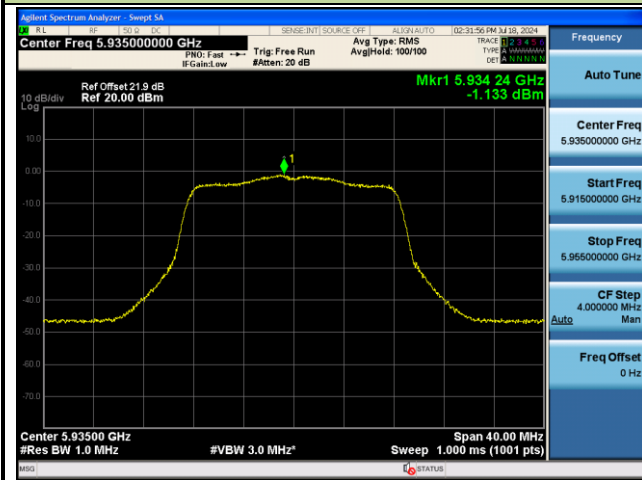

106 Tone_RU106_CH117 (6535MHz)

106 Tone_RU107_CH181 (6855MHz)

802.11ax-HE20 Power Spectral Density - Ant 0

242 Tone_RU122_CH1 (5955MHz)

242 Tone_RU122_CH93 (6415MHz)

242 Tone_RU122_CH117 (6535MHz)

242 Tone_RU122_CH181 (6855MHz)

802.11a Power Spectral Density – Ant 1

Channel 2 (5935MHz)

Channel 1 (5955MHz)

Channel 49 (6195MHz)

Channel 93 (6415MHz)

Channel 117 (6535MHz)

Channel 153 (6715MHz)

Channel 181 (6855MHz)

Frequency	
Auto Tune	
Center Freq	6.855000000 GHz
Start Freq	6.835000000 GHz
Stop Freq	6.875000000 GHz
CF Step	4.000000 MHz
Auto	Man
Freq Offset	0 Hz

802.11ax-HE20 Power Spectral Density – Ant 1

Channel 2 (5935MHz)