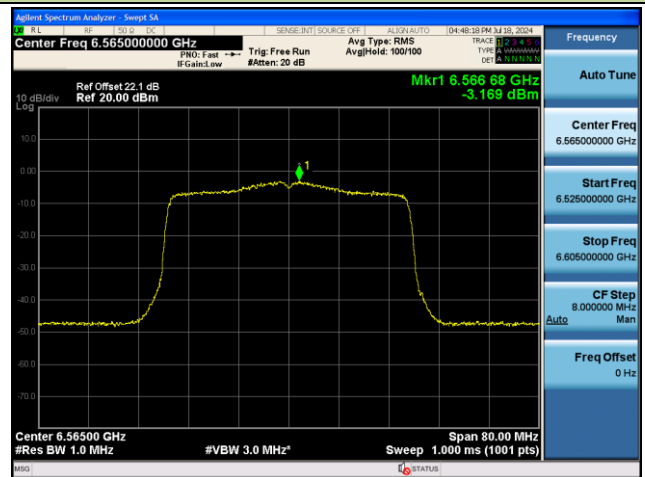

Channel 123 (6565MHz)