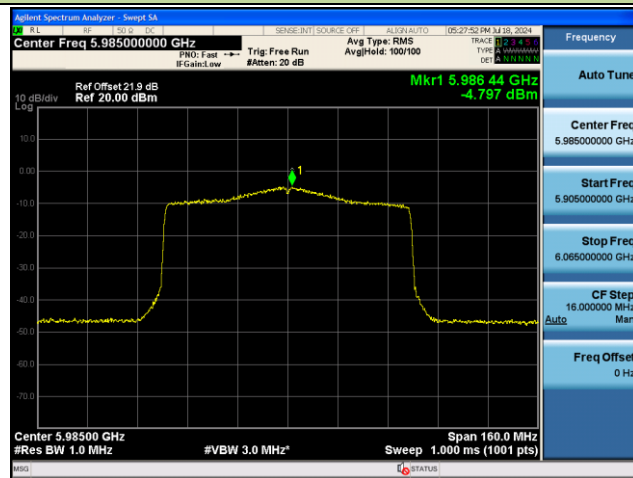

Channel 51 (6205MHz)

Channel 91 (6405MHz)

Channel 123 (6565MHz)

Channel 147 (6685MHz)

Channel 179 (6845MHz)

802.11ax-HE80 Power Spectral Density – Ant 0

Channel 7 (5985MHz)

Channel 55 (6225MHz)

Channel 87 (6385MHz)

Channel 135 (6625MHz)

Channel 151 (6705MHz)

Channel 167 (6785MHz)

802.11ax-HE160 Power Spectral Density – Ant 0

Channel 15 (6025MHz)

Channel 47 (6185MHz)

Channel 79 (6345MHz)