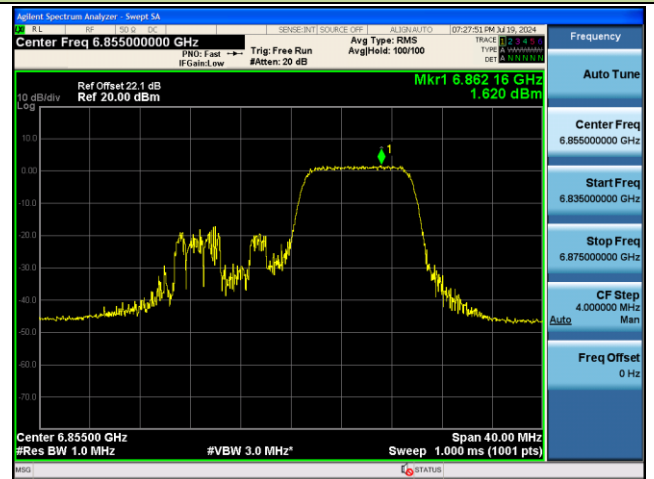

106 Tone_RU107_CH181 (6855MHz)