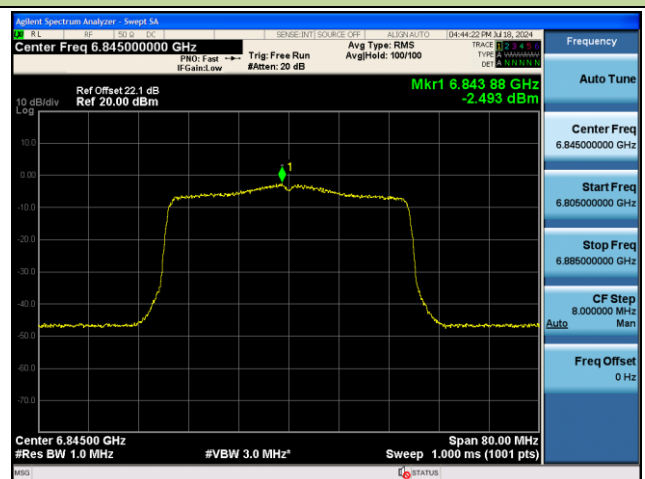

Channel 51 (6205MHz)

Channel 91 (6405MHz)

Channel 123 (6565MHz)

Channel 147 (6685MHz)

Channel 179 (6845MHz)

802.11ax-HE80 Power Spectral Density – Ant 0

Channel 7 (5985MHz)

Channel 55 (6225MHz)

Channel 87 (6385MHz)

Channel 135 (6625MHz)

Channel 151 (6705MHz)

Channel 167 (6785MHz)

802.11ax-HE160 Power Spectral Density – Ant 0

Channel 15 (6025MHz)

Channel 47 (6185MHz)

Channel 79 (6345MHz)