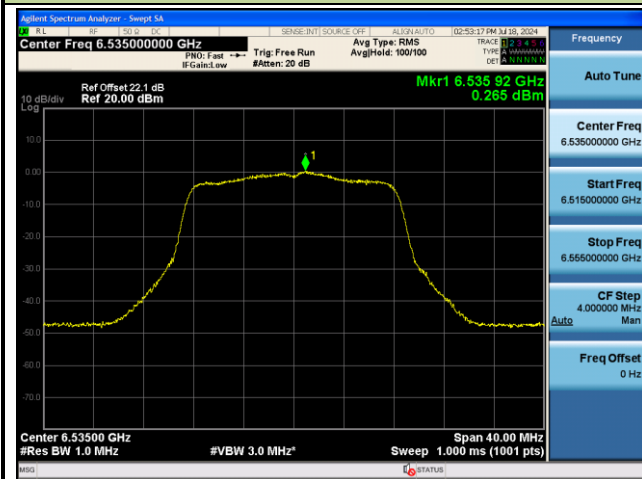

802.11a Power Spectral Density – Ant 1

Channel 2 (5935MHz)

Channel 1 (5955MHz)

Channel 49 (6195MHz)

Channel 93 (6415MHz)

Channel 117 (6535MHz)

Channel 153 (6715MHz)

Channel 181 (6855MHz)

Frequency	
Auto Tune	
Center Freq	6.855000000 GHz
Start Freq	6.835000000 GHz
Stop Freq	6.875000000 GHz
CF Step	4.000000 MHz
Auto	Man
Freq Offset	0 Hz

802.11ax-HE20 Power Spectral Density – Ant 1

Channel 2 (5935MHz)