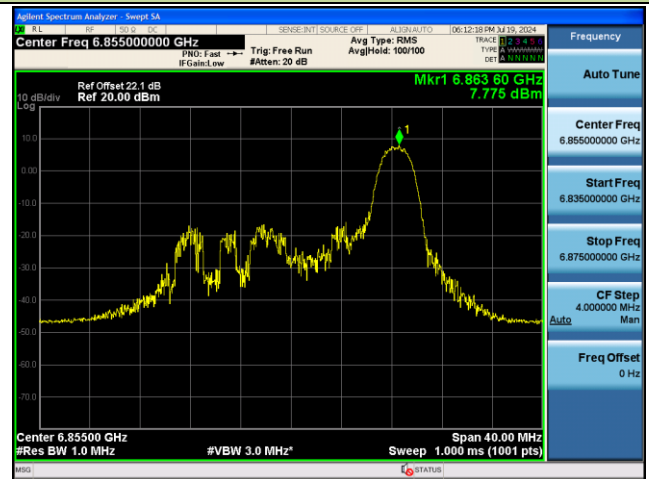

Channel 143 (6665MHz)

802.11ax-HE20 Power Spectral Density - Ant 0

26 Tone_RU0_CH1 (5955MHz)

26 Tone_RU8_CH93 (6415MHz)

26 Tone_RU0_CH117 (6535MHz)

26 Tone_RU8_CH181 (6855MHz)

802.11ax-HE20 Power Spectral Density - Ant 0

52 Tone_RU74_CH1 (5955MHz)

52 Tone_RU77_CH93 (6415MHz)

52 Tone_RU74_CH117 (6535MHz)

52 Tone_RU77_CH181 (6855MHz)

802.11ax-HE20 Power Spectral Density - Ant 0

106 Tone_RU106_CH1 (5955MHz)

106 Tone_RU107_CH93 (6415MHz)