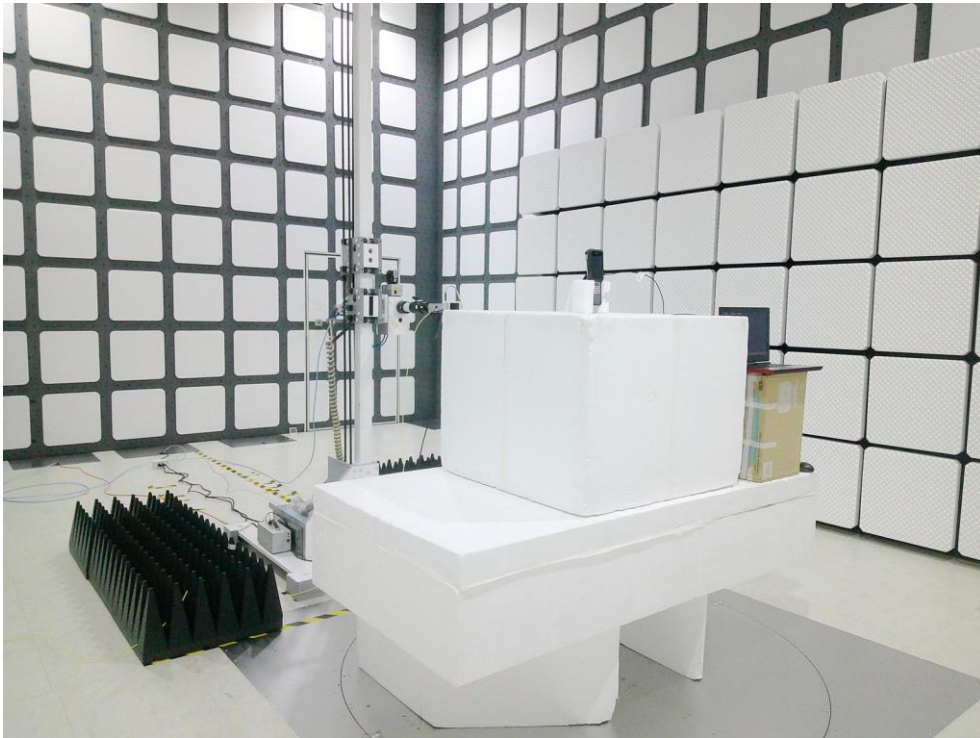

RF Test Photograph Wi-Fi

Description: Front View of Conducted Emission Test Setup

Description: Back View of Conducted Emission Test Setup

Description: Radiated Emission Test Setup for below 1GHz

Description: Radiated Emission Test Setup for above 1GHz

Description: Radiated Emission Test Setup for 18GHz~40GHz

Description: Radiated Emission Test Setup for 9kHz~30MHz

Description: Conducted Emission Test Setup