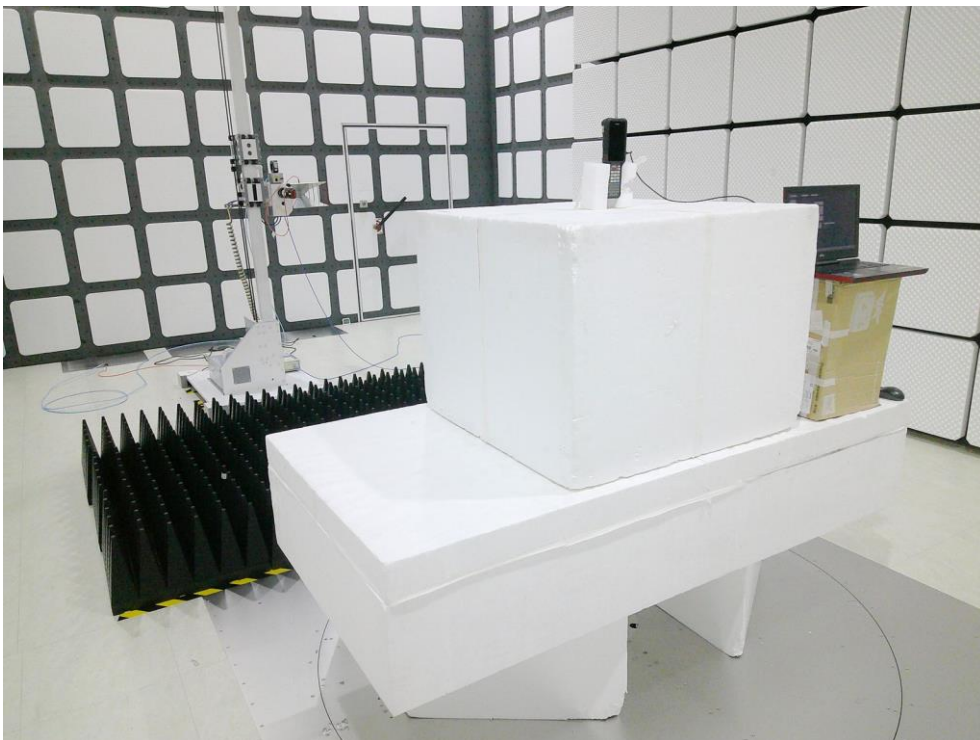

RF Test Photograph Wi-Fi

Description: Front View of Conducted Emission Test Setup

Description: Back View of Conducted Emission Test Setup

Description: Radiated Emission Test Setup for below 1GHz

Description: Radiated Emission Test Setup for above 1GHz

Description: Radiated Emission Test Setup for 18GHz~40GHz

Description: Radiated Emission Test Setup for 9kHz~30MHz

Description: Conducted Emission Test Setup