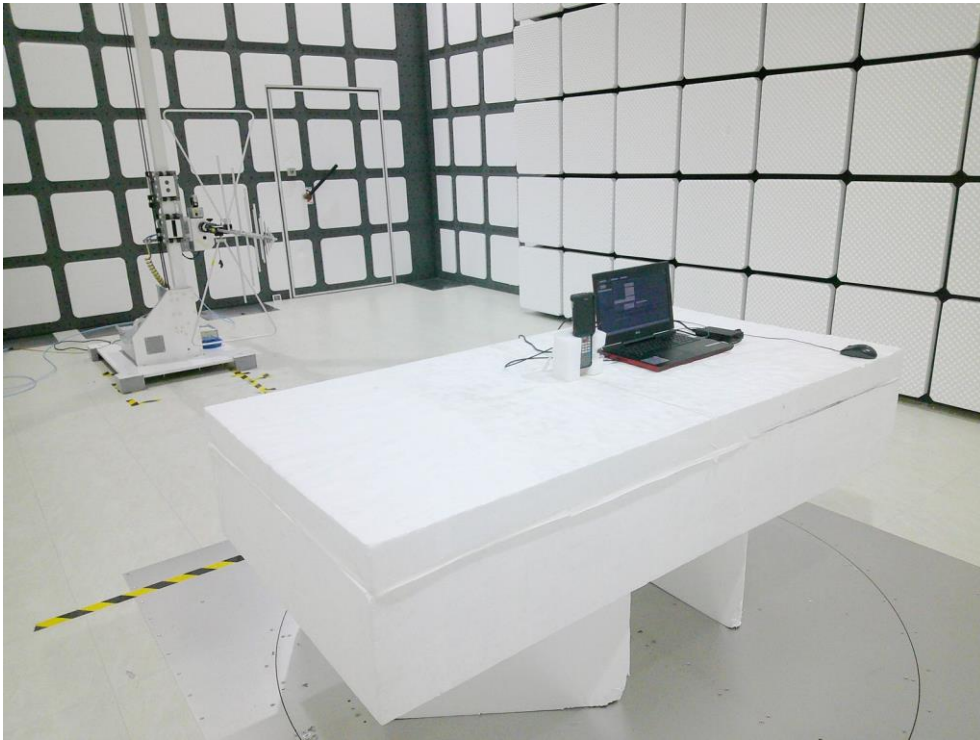

RF Test Photograph Wi-Fi

Description: Front View of Conducted Emission Test Setup

Description: Back View of Conducted Emission Test Setup

Description: Radiated Emission Test Setup for below 1GHz

Description: Radiated Emission Test Setup for above 1GHz

Description: Radiated Emission Test Setup for 18GHz~40GHz

Description: Radiated Emission Test Setup for 9kHz~30MHz

Description: Conducted Emission Test Setup