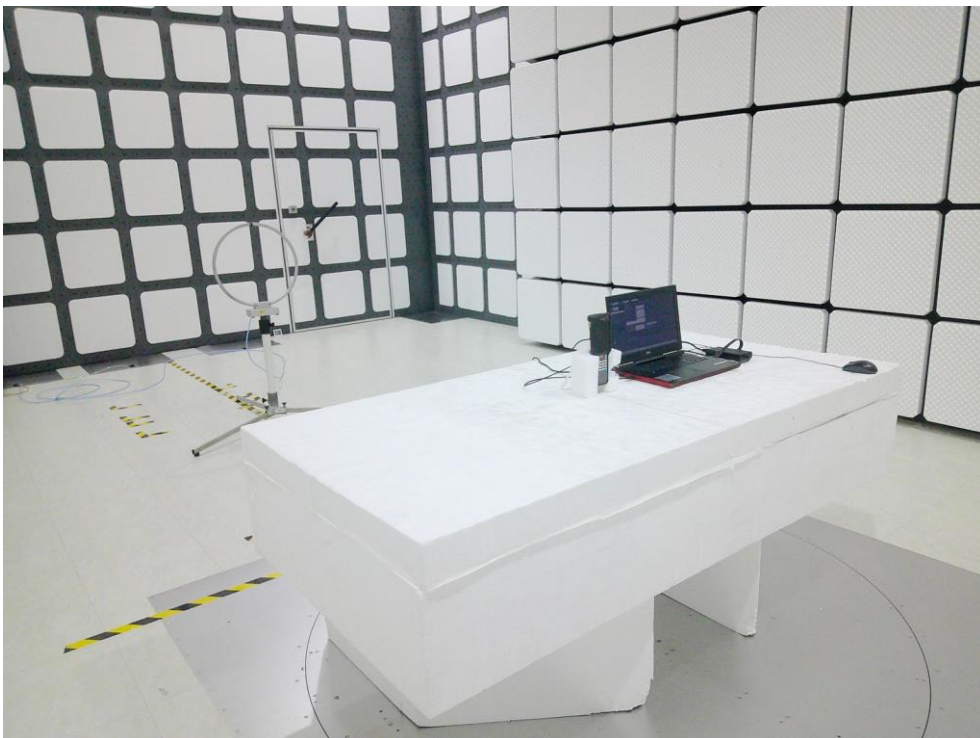

RF Test Photograph Wi-Fi

Description: Front View of Conducted Emission Test Setup

Description: Back View of Conducted Emission Test Setup

Description: Radiated Emission Test Setup for below 1GHz

Description: Radiated Emission Test Setup for above 1GHz

Description: Radiated Emission Test Setup for 18GHz~40GHz

Description: Radiated Emission Test Setup for 9kHz~30MHz

Description: Conducted Emission Test Setup