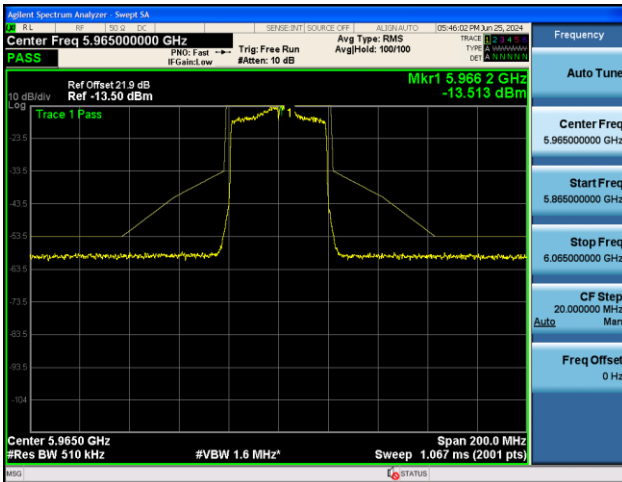

Channel 105 (6475MHz)

802.11ax-HE20 - Ant 1

Channel 113 (6515MHz)

Channel 117 (6535MHz)

Channel 153 (6715MHz)

Channel 181 (6855MHz)

Channel 185 (6875MHz)

Channel 189 (6895MHz)

802.11ax-HE20 - Ant 1

Channel 233 (7115MHz)

802.11ax-HE40 - Ant 1

Channel 3 (5965MHz)

Channel 51 (6205MHz)

Channel 91 (6405MHz)

Channel 99 (6445MHz)

Channel 107 (6485MHz)