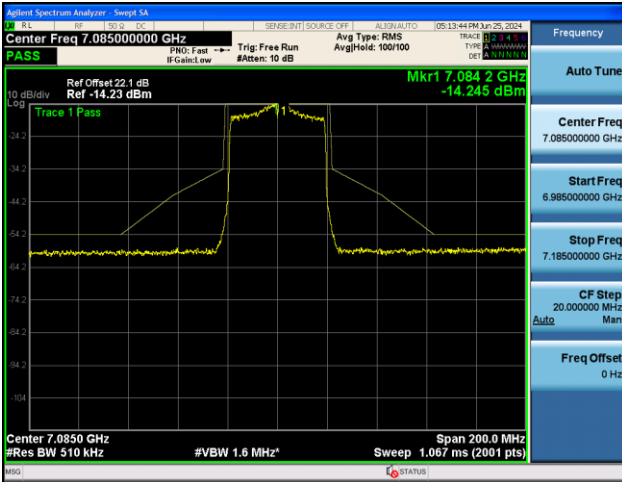

802.11ax-HE40 - Ant 1

Channel 227 (7085MHz)