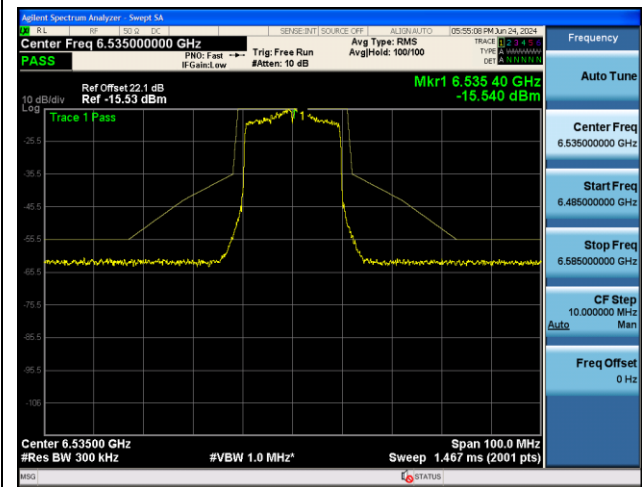

Channel 105 (6475MHz)

802.11ax-HE20 - Ant 1

Channel 113 (6515MHz)

Channel 117 (6535MHz)

Channel 153 (6715MHz)

Channel 181 (6855MHz)

Channel 185 (6875MHz)

Channel 189 (6895MHz)

802.11ax-HE20 - Ant 1

Channel 233 (7115MHz)

802.11ax-HE40 - Ant 1

Channel 3 (5965MHz)

Channel 51 (6205MHz)

Channel 91 (6405MHz)

Channel 99 (6445MHz)

Channel 107 (6485MHz)