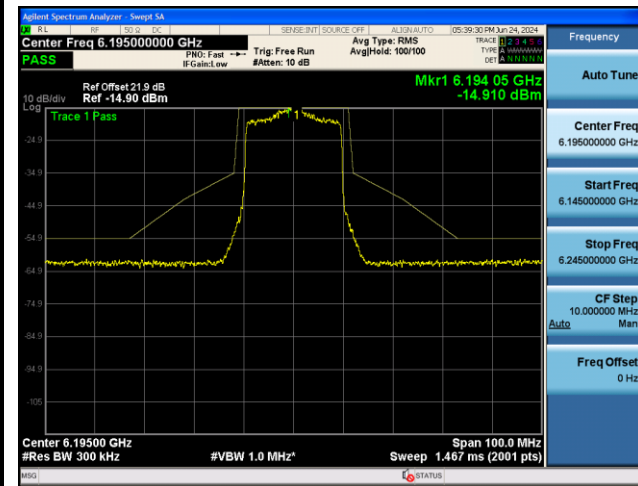

Channel 229 (7095MHz)

Channel 233 (7115MHz)

802.11ax-HE20 - Ant 1

Channel 2 (5935MHz)

Channel 1 (5955MHz)

Channel 49 (6195MHz)

Channel 93 (6415MHz)

Channel 97 (6435MHz)

Channel 105 (6475MHz)

802.11ax-HE20 - Ant 1

Channel 113 (6515MHz)

Channel 117 (6535MHz)

Channel 153 (6715MHz)

Channel 181 (6855MHz)

Channel 185 (6875MHz)

Channel 189 (6895MHz)