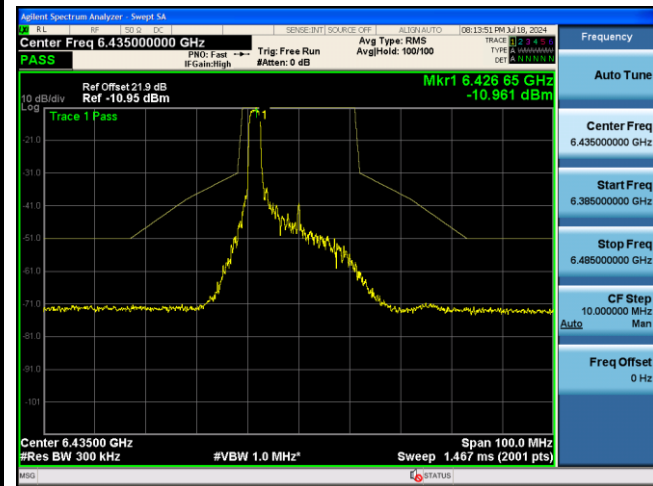

26 Tone_RU0_CH97 (6435MHz)