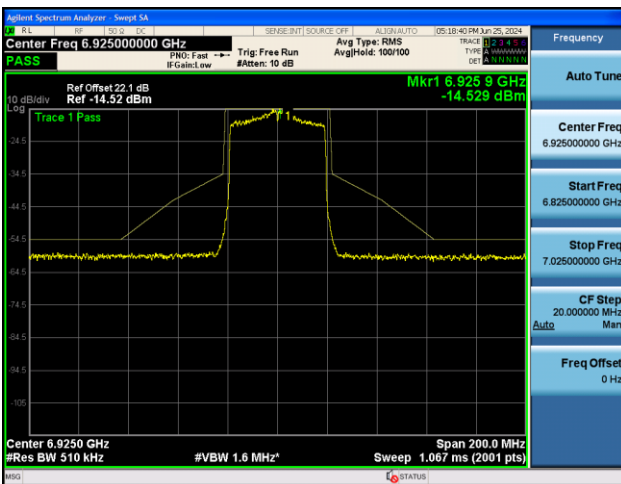

Channel 115 (6525MHz)

802.11ax-HE40 - Ant 1

Channel 123 (6565MHz)

Channel 147 (6685MHz)

Channel 179 (6845MHz)

Channel 187 (6885MHz)

Channel 195 (6925MHz)

Channel 211 (7005MHz)