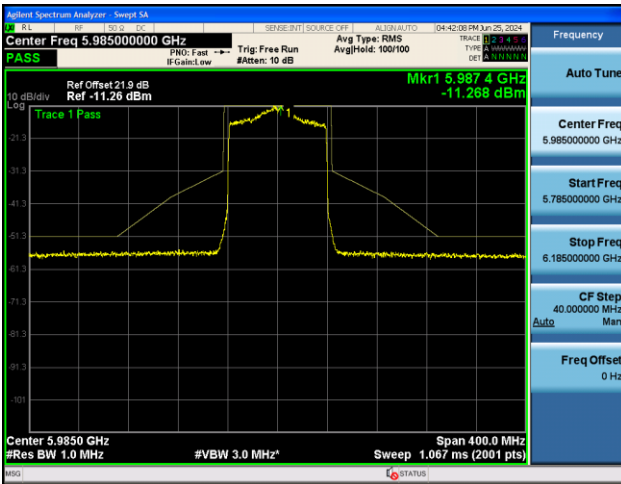

802.11ax-HE80 - Ant 1

Channel 7 (5985MHz)