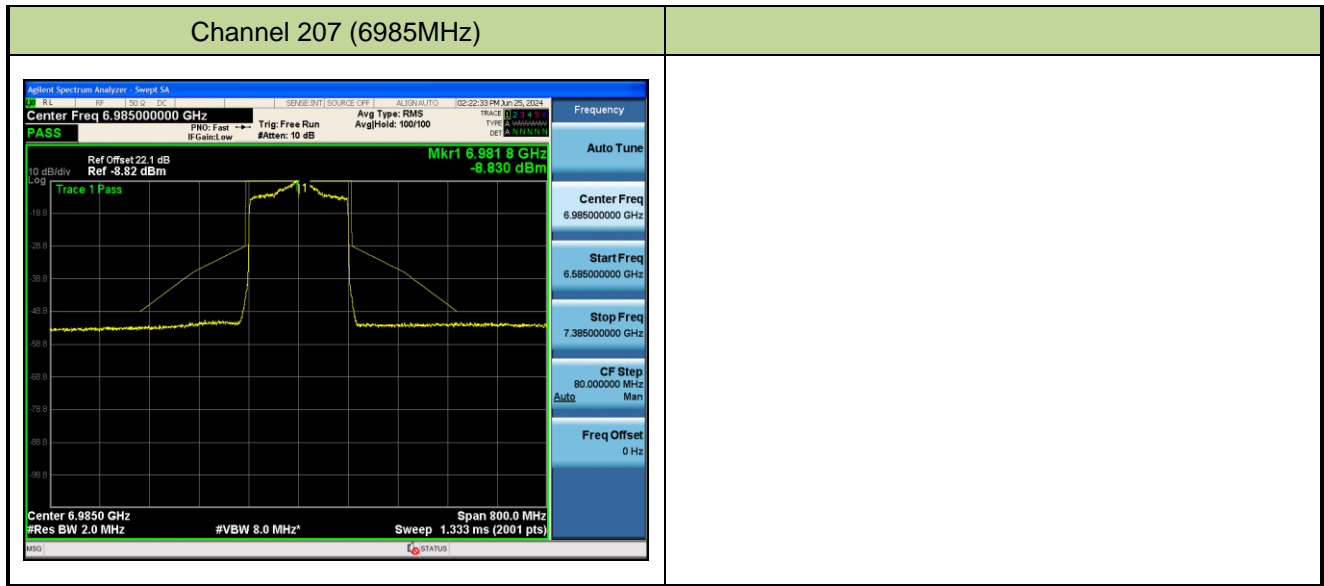

Channel 47 (6185MHz)

Channel 79 (6345MHz)

Channel 111 (6505MHz)

Channel 143 (6665MHz)

Channel 175 (6825MHz)

802.11ax-HE20 Power Spectral Density - Ant 1

26 Tone_RU0_CH1 (5955MHz)

26 Tone_RU8_CH93 (6415MHz)