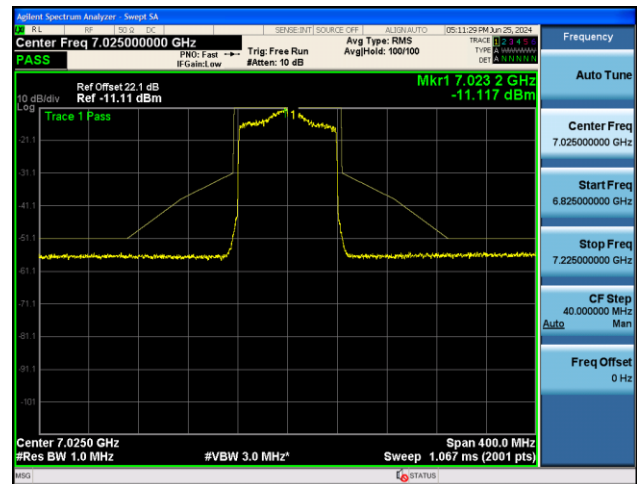

Channel 135 (6625MHz)

802.11ax-HE80 - Ant 1

Channel 151 (6705MHz)

Channel 183 (6865MHz)

Channel 199 (6945MHz)

Channel 215 (7025MHz)

802.11ax-HE160 - Ant 1

Channel 15 (6025MHz)