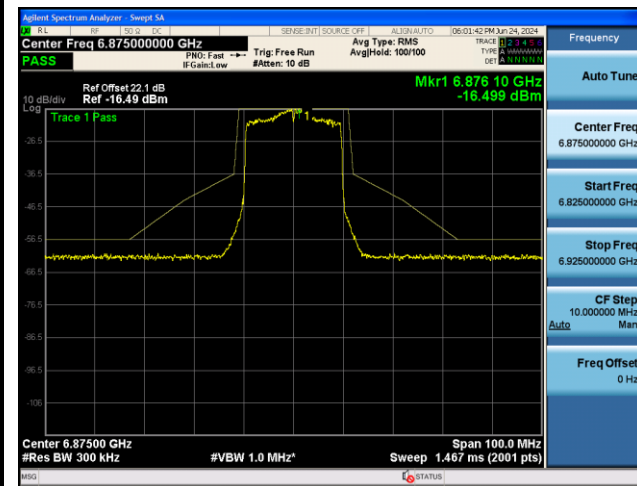

Channel 105 (6475MHz)

802.11ax-HE20 - Ant 1

Channel 113 (6515MHz)

Channel 117 (6535MHz)

Channel 153 (6715MHz)

Channel 181 (6855MHz)

Channel 185 (6875MHz)

Channel 189 (6895MHz)

802.11ax-HE20 - Ant 1

Channel 233 (7115MHz)

802.11ax-HE40 - Ant 1

Channel 3 (5965MHz)

Channel 51 (6205MHz)

Channel 91 (6405MHz)

Channel 99 (6445MHz)

Channel 107 (6485MHz)