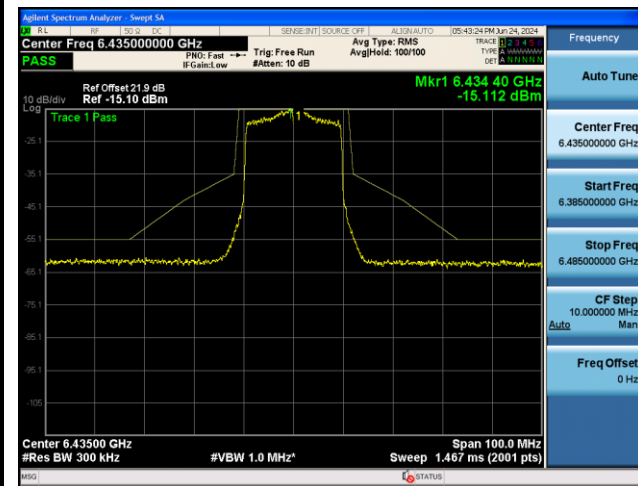

Channel 229 (7095MHz)

Channel 233 (7115MHz)

802.11ax-HE20 - Ant 1

Channel 2 (5935MHz)

Channel 1 (5955MHz)

Channel 49 (6195MHz)

Channel 93 (6415MHz)

Channel 97 (6435MHz)

Channel 105 (6475MHz)

802.11ax-HE20 - Ant 1

Channel 113 (6515MHz)

Channel 117 (6535MHz)

Channel 153 (6715MHz)

Channel 181 (6855MHz)

Channel 185 (6875MHz)

Channel 189 (6895MHz)