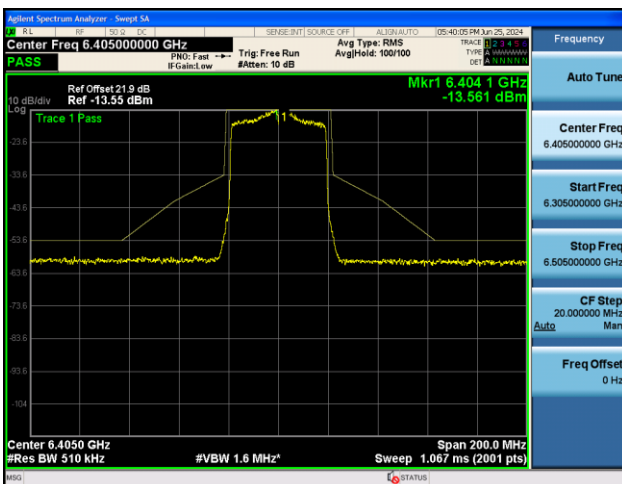

802.11ax-HE20 - Ant 1

Channel 233 (7115MHz)

802.11ax-HE40 - Ant 1

Channel 3 (5965MHz)

Channel 51 (6205MHz)

Channel 91 (6405MHz)

Channel 99 (6445MHz)

Channel 107 (6485MHz)