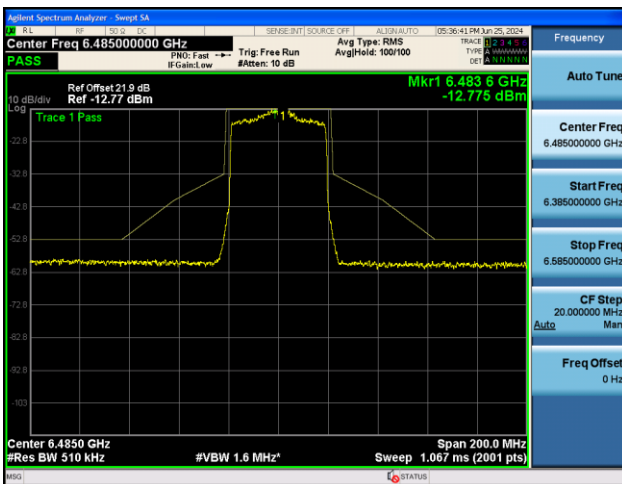

802.11ax-HE20 - Ant 1

Channel 233 (7115MHz)

802.11ax-HE40 - Ant 1

Channel 3 (5965MHz)

Channel 51 (6205MHz)

Channel 91 (6405MHz)

Channel 99 (6445MHz)

Channel 107 (6485MHz)