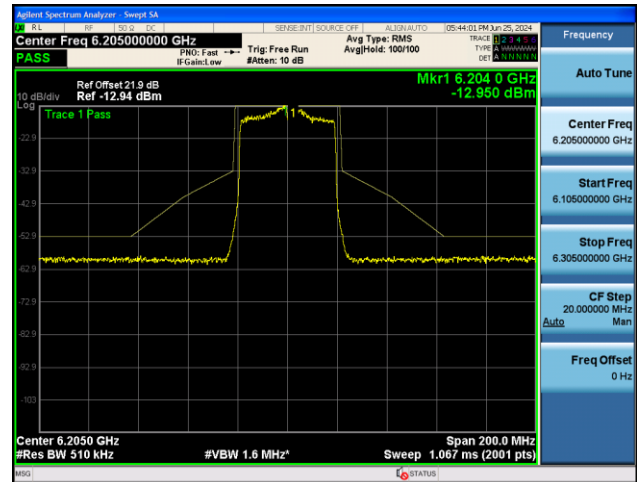

802.11ax-HE20 - Ant 1

Channel 233 (7115MHz)

802.11ax-HE40 - Ant 1

Channel 3 (5965MHz)

Channel 51 (6205MHz)

Channel 91 (6405MHz)

Channel 99 (6445MHz)

Channel 107 (6485MHz)