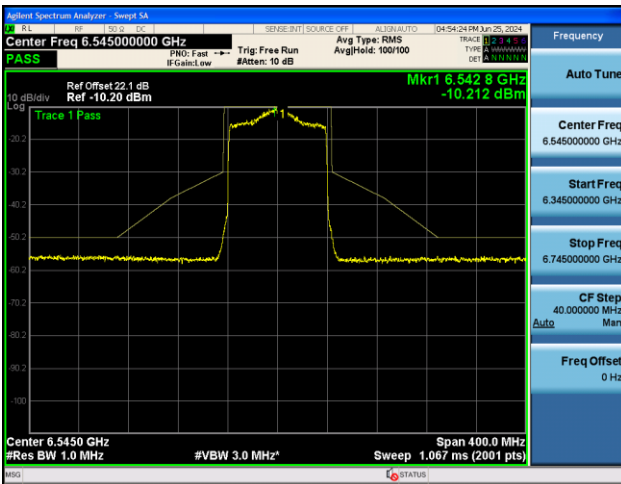

802.11ax-HE40 - Ant 1

Channel 227 (7085MHz)

802.11ax-HE80 - Ant 1

Channel 7 (5985MHz)

Channel 55 (6225MHz)

Channel 87 (6385MHz)

Channel 103 (6465MHz)

Channel 119 (6545MHz)