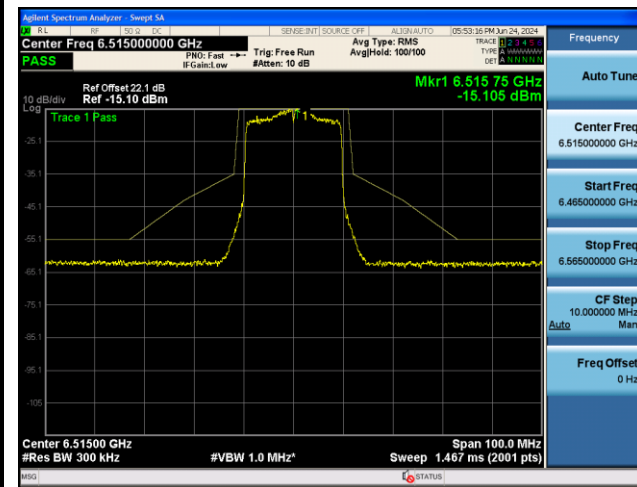

Channel 229 (7095MHz)

Channel 233 (7115MHz)

802.11ax-HE20 - Ant 1

Channel 2 (5935MHz)

Channel 1 (5955MHz)

Channel 49 (6195MHz)

Channel 93 (6415MHz)

Channel 97 (6435MHz)

Channel 105 (6475MHz)

802.11ax-HE20 - Ant 1

Channel 113 (6515MHz)

Channel 117 (6535MHz)

Channel 153 (6715MHz)

Channel 181 (6855MHz)

Channel 185 (6875MHz)

Channel 189 (6895MHz)