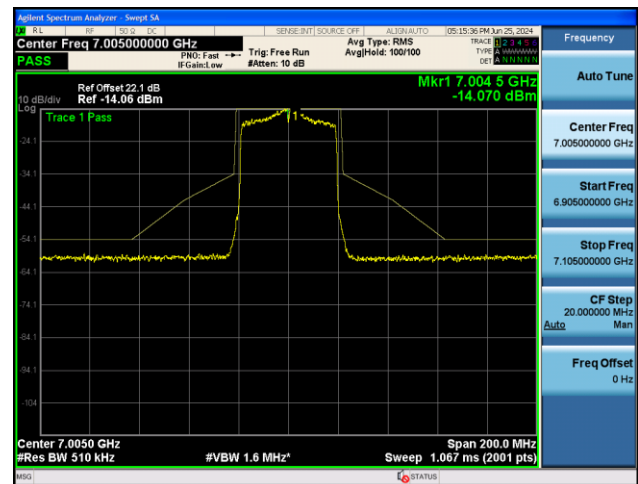

Channel 115 (6525MHz)

802.11ax-HE40 - Ant 1

Channel 123 (6565MHz)

Channel 147 (6685MHz)

Channel 179 (6845MHz)

Channel 187 (6885MHz)

Channel 195 (6925MHz)

Channel 211 (7005MHz)