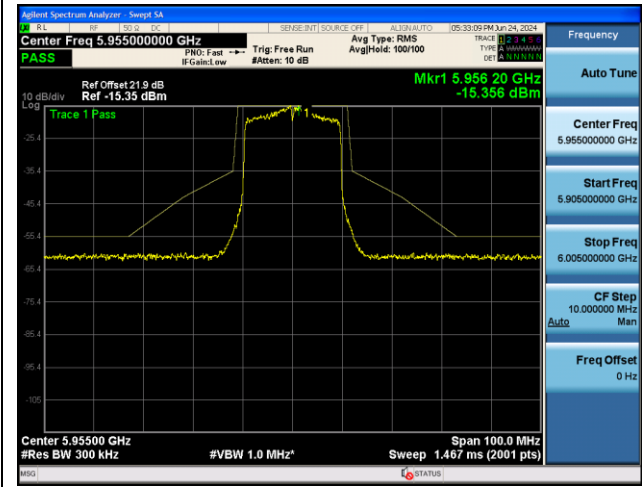

Channel 229 (7095MHz)

Channel 233 (7115MHz)

802.11ax-HE20 - Ant 1

Channel 2 (5935MHz)

Channel 1 (5955MHz)

Channel 49 (6195MHz)

Channel 93 (6415MHz)

Channel 97 (6435MHz)

Channel 105 (6475MHz)

802.11ax-HE20 - Ant 1

Channel 113 (6515MHz)

Channel 117 (6535MHz)

Channel 153 (6715MHz)

Channel 181 (6855MHz)

Channel 185 (6875MHz)

Channel 189 (6895MHz)