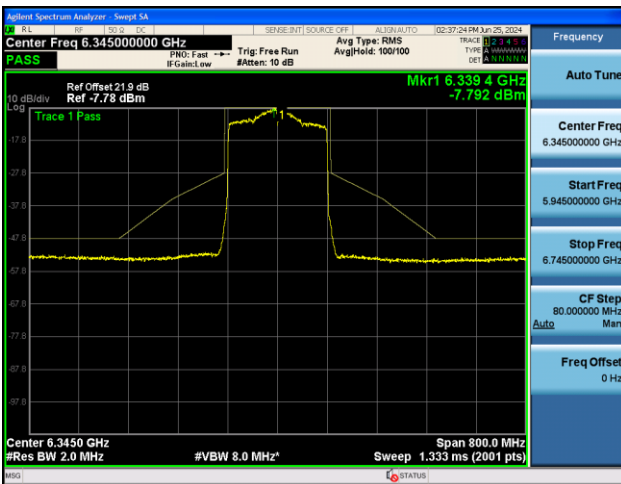

Channel 79 (6345MHz)