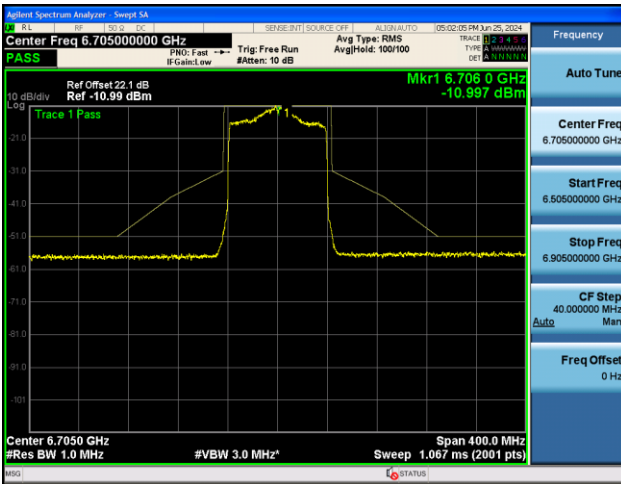

802.11ax-HE80 - Ant 1

Channel 151 (6705MHz)