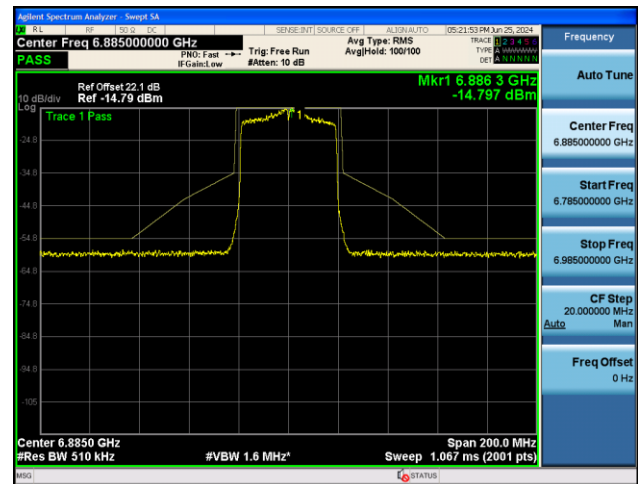

Channel 115 (6525MHz)

802.11ax-HE40 - Ant 1

Channel 123 (6565MHz)

Channel 147 (6685MHz)

Channel 179 (6845MHz)

Channel 187 (6885MHz)

Channel 195 (6925MHz)

Channel 211 (7005MHz)