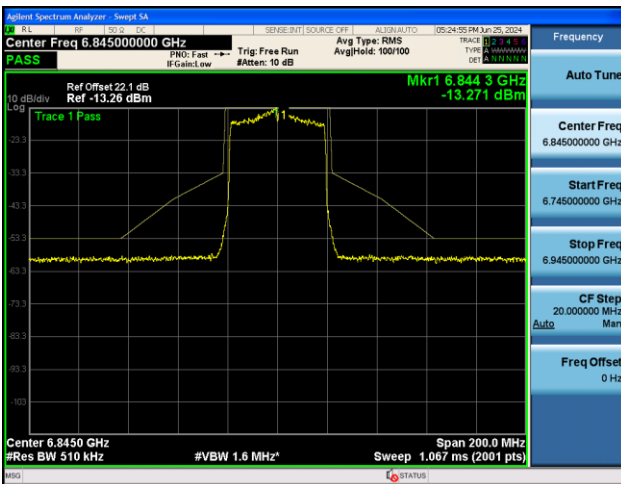

Channel 115 (6525MHz)

802.11ax-HE40 - Ant 1

Channel 123 (6565MHz)

Channel 147 (6685MHz)

Channel 179 (6845MHz)

Channel 187 (6885MHz)

Channel 195 (6925MHz)

Channel 211 (7005MHz)