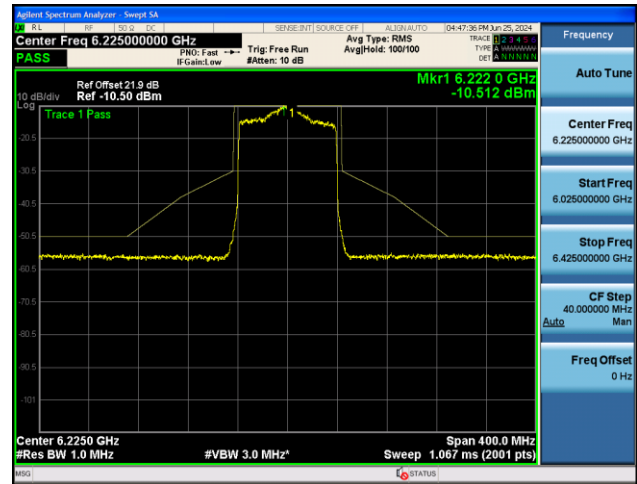

802.11ax-HE40 - Ant 1

Channel 227 (7085MHz)

802.11ax-HE80 - Ant 1

Channel 7 (5985MHz)

Channel 55 (6225MHz)

Channel 87 (6385MHz)

Channel 103 (6465MHz)

Channel 119 (6545MHz)

Channel 135 (6625MHz)

802.11ax-HE80 - Ant 1

Channel 151 (6705MHz)

Channel 183 (6865MHz)

Channel 199 (6945MHz)

Channel 215 (7025MHz)

802.11ax-HE160 - Ant 1

Channel 15 (6025MHz)