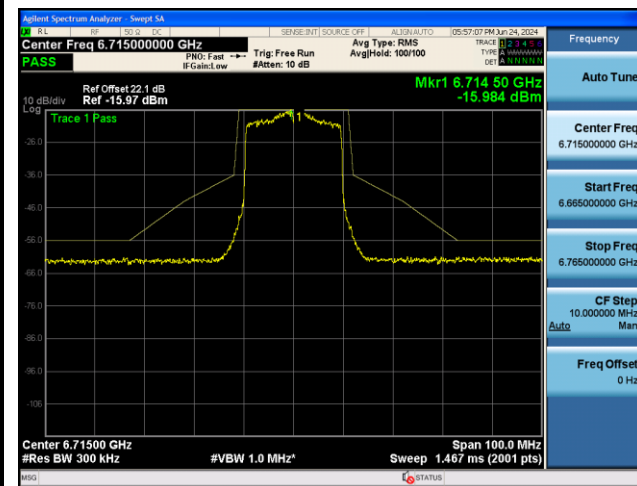

Channel 105 (6475MHz)

802.11ax-HE20 - Ant 1

Channel 113 (6515MHz)

Channel 117 (6535MHz)

Channel 153 (6715MHz)

Channel 181 (6855MHz)

Channel 185 (6875MHz)

Channel 189 (6895MHz)

802.11ax-HE20 - Ant 1

Channel 233 (7115MHz)

802.11ax-HE40 - Ant 1

Channel 3 (5965MHz)

Channel 51 (6205MHz)

Channel 91 (6405MHz)

Channel 99 (6445MHz)

Channel 107 (6485MHz)