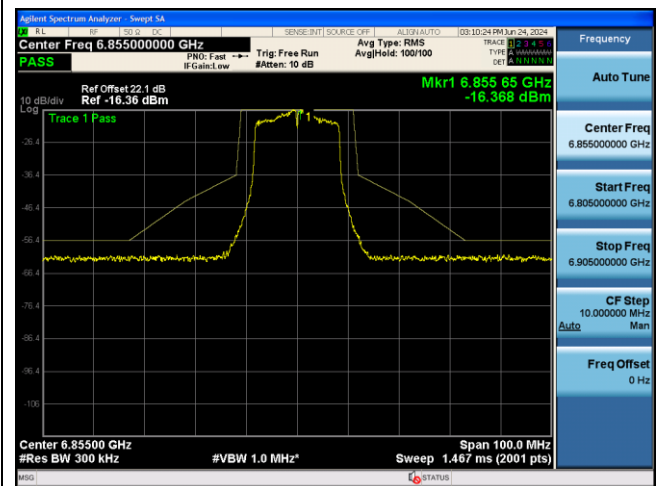

802.11a - Ant 1

Channel 113 (6515MHz)

Channel 117 (6535MHz)

Channel 153 (6715MHz)

Channel 181 (6855MHz)

Channel 185 (6875MHz)

Channel 189 (6895MHz)

Channel 213 (7015MHz)