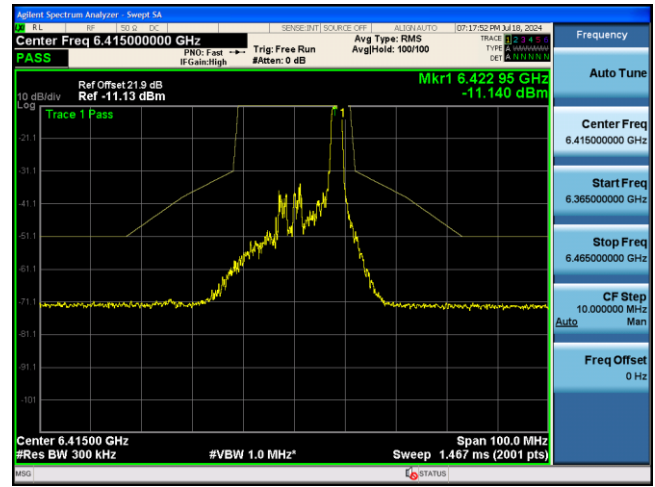

Channel 47 (6185MHz)

Channel 79 (6345MHz)

Channel 111 (6505MHz)

Channel 143 (6665MHz)

Channel 175 (6825MHz)

802.11ax-HE20 Power Spectral Density - Ant 1

26 Tone_RU0_CH1 (5955MHz)

26 Tone_RU8_CH93 (6415MHz)