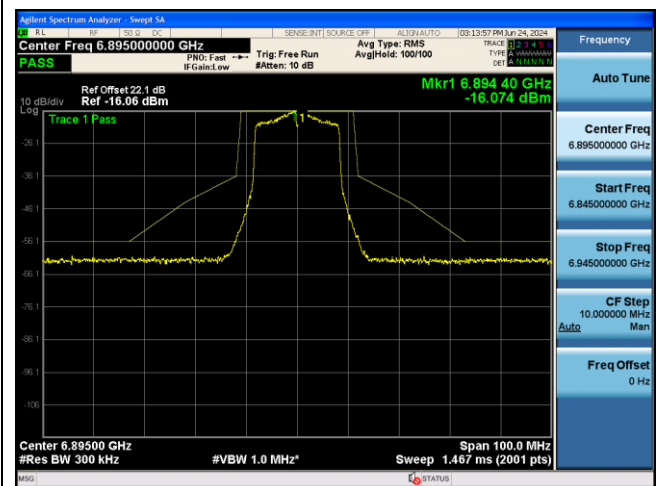

802.11a - Ant 1

Channel 113 (6515MHz)

Channel 117 (6535MHz)

Channel 153 (6715MHz)

Channel 181 (6855MHz)

Channel 185 (6875MHz)

Channel 189 (6895MHz)

Channel 213 (7015MHz)

Channel 229 (7095MHz)

Channel 233 (7115MHz)

802.11ax-HE20 - Ant 1

Channel 2 (5935MHz)

Channel 1 (5955MHz)

Channel 49 (6195MHz)

Channel 93 (6415MHz)

Channel 97 (6435MHz)