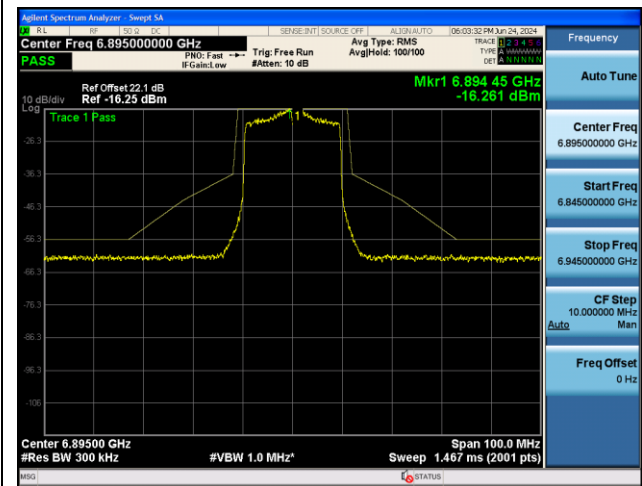

Channel 105 (6475MHz)

802.11ax-HE20 - Ant 1

Channel 113 (6515MHz)

Channel 117 (6535MHz)

Channel 153 (6715MHz)

Channel 181 (6855MHz)

Channel 185 (6875MHz)

Channel 189 (6895MHz)

802.11ax-HE20 - Ant 1

Channel 233 (7115MHz)

802.11ax-HE40 - Ant 1

Channel 3 (5965MHz)

Channel 51 (6205MHz)

Channel 91 (6405MHz)

Channel 99 (6445MHz)

Channel 107 (6485MHz)