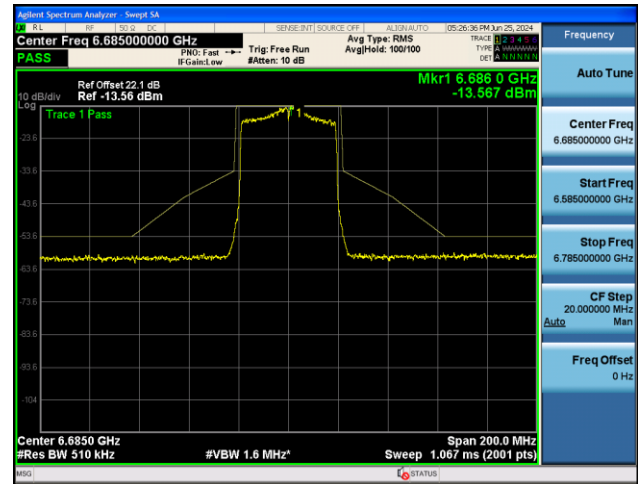

Channel 115 (6525MHz)

802.11ax-HE40 - Ant 1

Channel 123 (6565MHz)

Channel 147 (6685MHz)

Channel 179 (6845MHz)

Channel 187 (6885MHz)

Channel 195 (6925MHz)

Channel 211 (7005MHz)