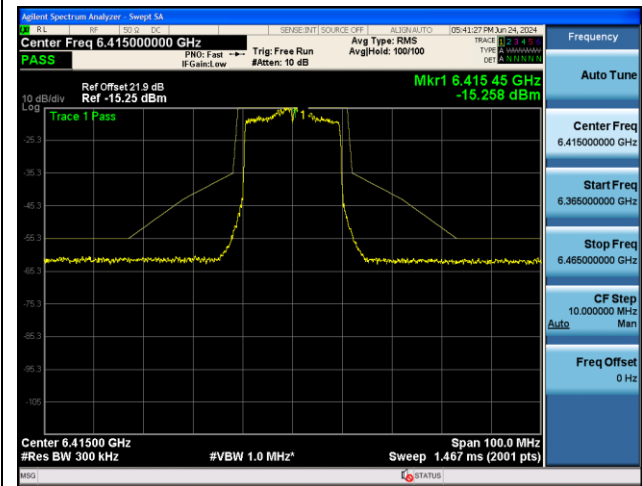

Channel 229 (7095MHz)

Channel 233 (7115MHz)

802.11ax-HE20 - Ant 1

Channel 2 (5935MHz)

Channel 1 (5955MHz)

Channel 49 (6195MHz)

Channel 93 (6415MHz)

Channel 97 (6435MHz)

Channel 105 (6475MHz)

802.11ax-HE20 - Ant 1

Channel 113 (6515MHz)

Channel 117 (6535MHz)

Channel 153 (6715MHz)

Channel 181 (6855MHz)

Channel 185 (6875MHz)

Channel 189 (6895MHz)