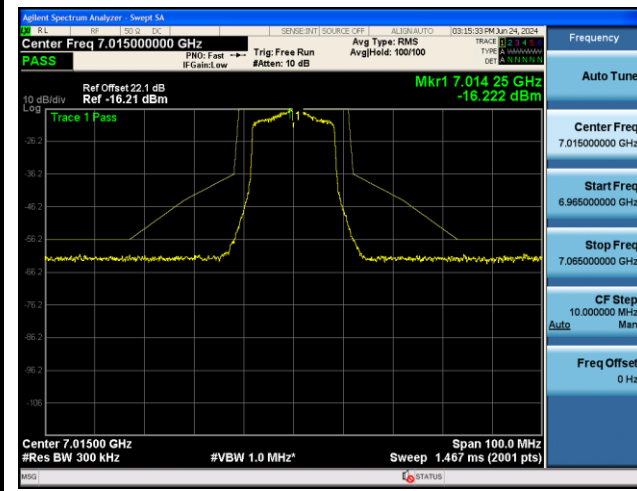

802.11a - Ant 1

Channel 113 (6515MHz)

Channel 117 (6535MHz)

Channel 153 (6715MHz)

Channel 181 (6855MHz)

Channel 185 (6875MHz)

Channel 189 (6895MHz)

Channel 213 (7015MHz)