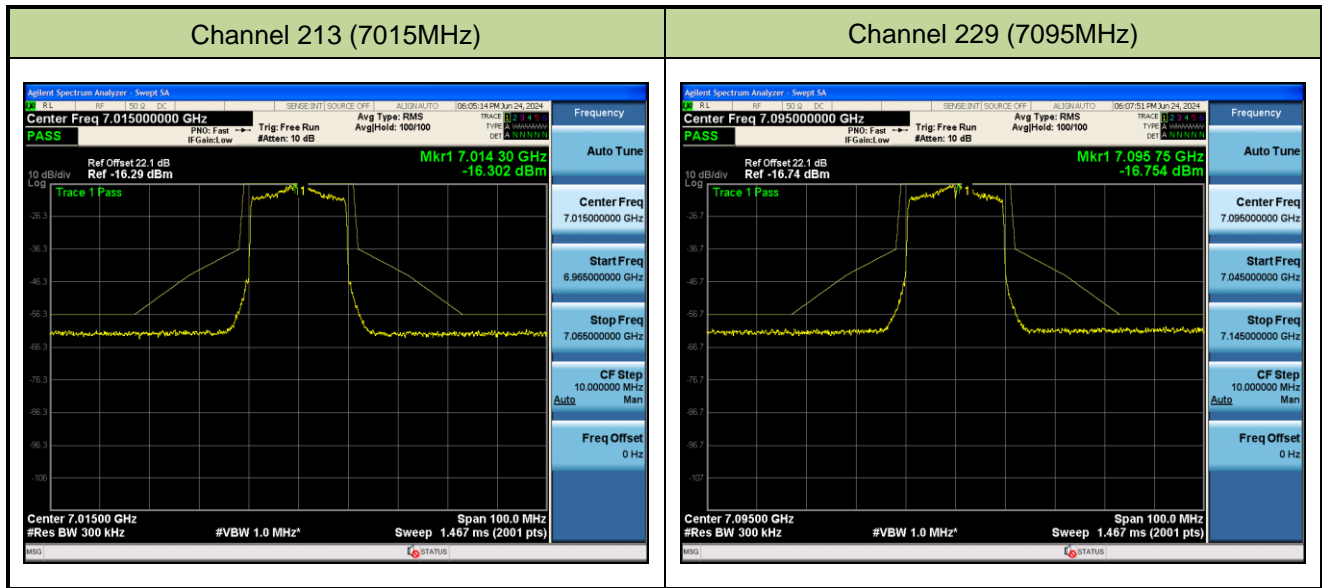

Channel 105 (6475MHz)

802.11ax-HE20 - Ant 1

Channel 113 (6515MHz)

Channel 117 (6535MHz)

Channel 153 (6715MHz)

Channel 181 (6855MHz)

Channel 185 (6875MHz)

Channel 189 (6895MHz)