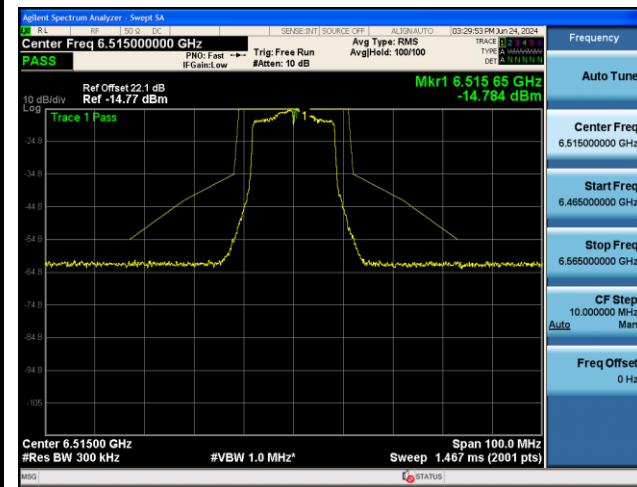

802.11a - Ant 1

Channel 113 (6515MHz)

Channel 117 (6535MHz)

Channel 153 (6715MHz)

Channel 181 (6855MHz)

Channel 185 (6875MHz)

Channel 189 (6895MHz)

Channel 213 (7015MHz)

Channel 229 (7095MHz)

Channel 233 (7115MHz)

802.11ax-HE20 - Ant 1

Channel 2 (5935MHz)

Channel 1 (5955MHz)

Channel 49 (6195MHz)

Channel 93 (6415MHz)

Channel 97 (6435MHz)