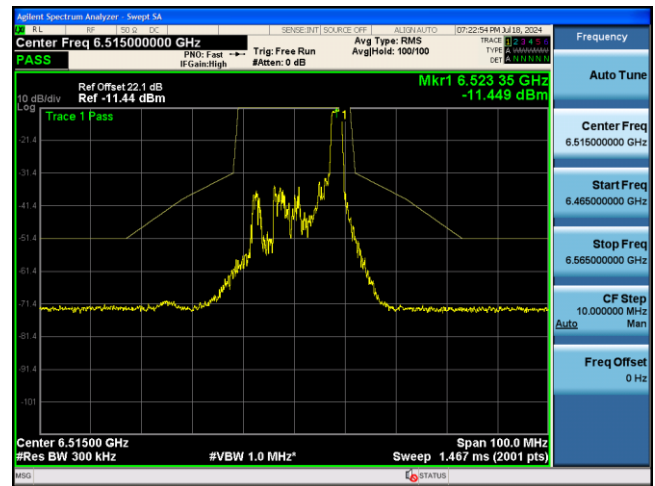

26 Tone_RU8_CH113 (6515MHz)