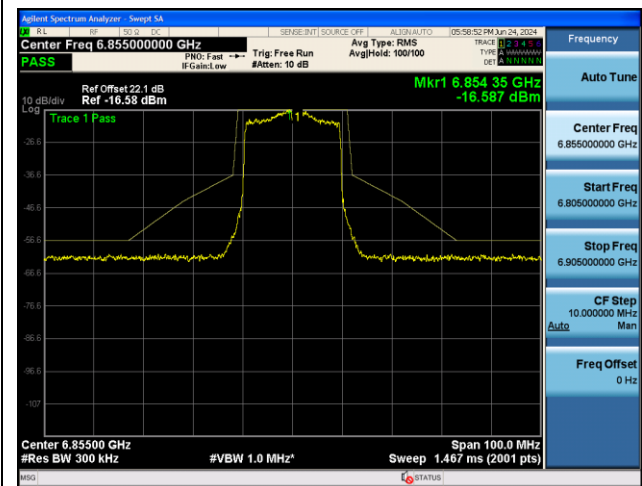

Channel 105 (6475MHz)

802.11ax-HE20 - Ant 1

Channel 113 (6515MHz)

Channel 117 (6535MHz)

Channel 153 (6715MHz)

Channel 181 (6855MHz)

Channel 185 (6875MHz)

Channel 189 (6895MHz)

802.11ax-HE20 - Ant 1

Channel 233 (7115MHz)

802.11ax-HE40 - Ant 1

Channel 3 (5965MHz)

Channel 51 (6205MHz)

Channel 91 (6405MHz)

Channel 99 (6445MHz)

Channel 107 (6485MHz)