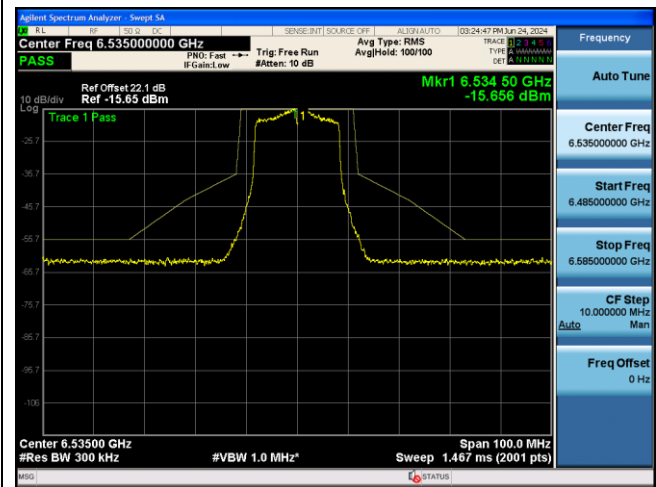

802.11a - Ant 1

Channel 113 (6515MHz)

Channel 117 (6535MHz)

Channel 153 (6715MHz)

Channel 181 (6855MHz)

Channel 185 (6875MHz)

Channel 189 (6895MHz)

Channel 213 (7015MHz)