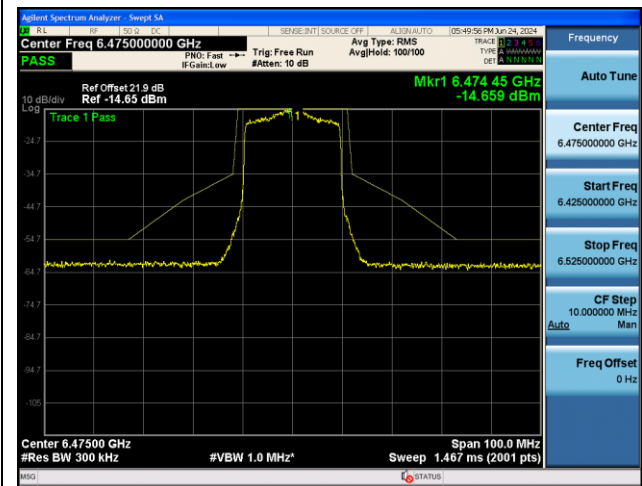

Channel 229 (7095MHz)

Channel 233 (7115MHz)

802.11ax-HE20 - Ant 1

Channel 2 (5935MHz)

Channel 1 (5955MHz)

Channel 49 (6195MHz)

Channel 93 (6415MHz)

Channel 97 (6435MHz)

Channel 105 (6475MHz)

802.11ax-HE20 - Ant 1

Channel 113 (6515MHz)

Channel 117 (6535MHz)

Channel 153 (6715MHz)

Channel 181 (6855MHz)

Channel 185 (6875MHz)

Channel 189 (6895MHz)