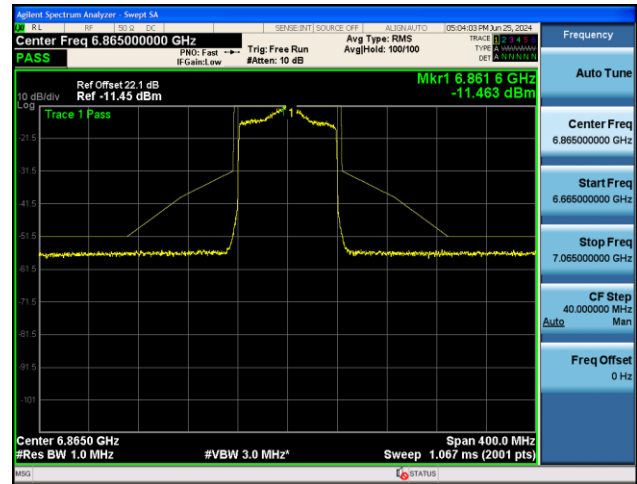

Channel 135 (6625MHz)

802.11ax-HE80 - Ant 1

Channel 151 (6705MHz)

Channel 183 (6865MHz)

Channel 199 (6945MHz)

Channel 215 (7025MHz)

802.11ax-HE160 - Ant 1

Channel 15 (6025MHz)