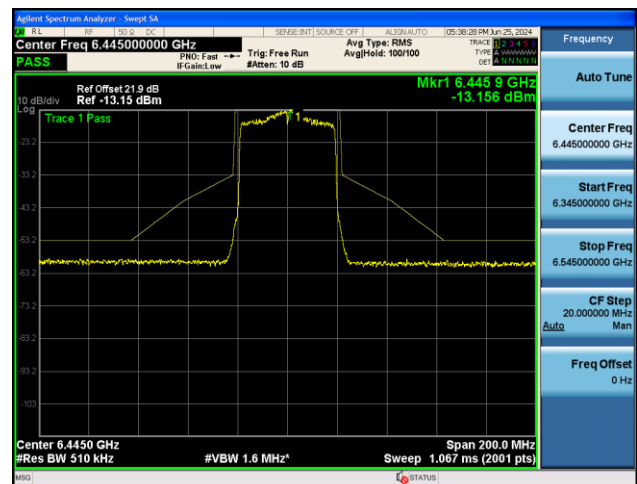

802.11ax-HE20 - Ant 1

Channel 233 (7115MHz)

802.11ax-HE40 - Ant 1

Channel 3 (5965MHz)

Channel 51 (6205MHz)

Channel 91 (6405MHz)

Channel 99 (6445MHz)

Channel 107 (6485MHz)