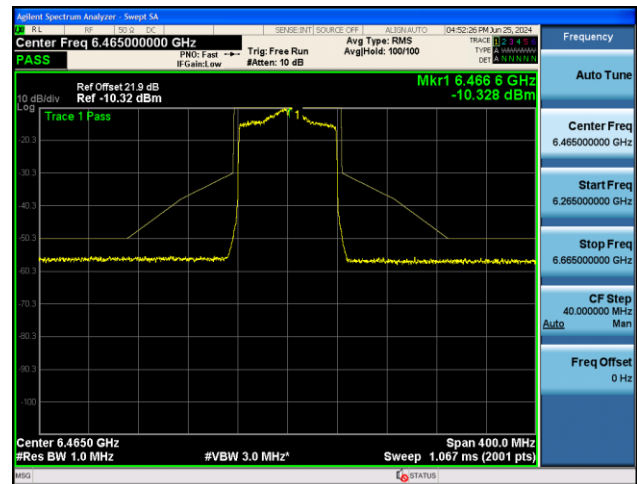

802.11ax-HE40 - Ant 1

Channel 227 (7085MHz)

802.11ax-HE80 - Ant 1

Channel 7 (5985MHz)

Channel 55 (6225MHz)

Channel 87 (6385MHz)

Channel 103 (6465MHz)

Channel 119 (6545MHz)

Channel 135 (6625MHz)

802.11ax-HE80 - Ant 1

Channel 151 (6705MHz)

Channel 183 (6865MHz)

Channel 199 (6945MHz)

Channel 215 (7025MHz)

802.11ax-HE160 - Ant 1

Channel 15 (6025MHz)