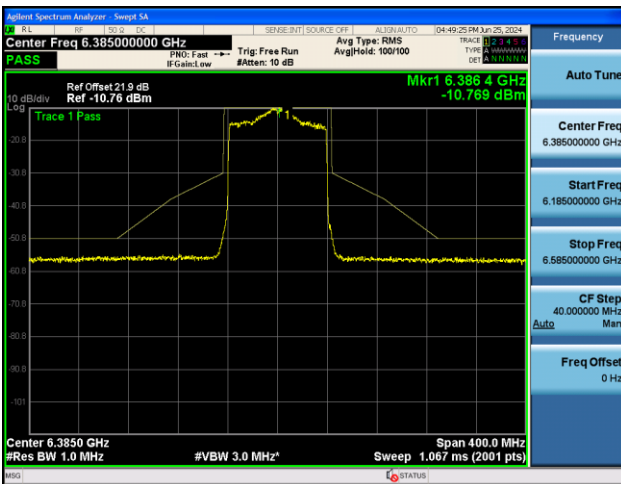

802.11ax-HE40 - Ant 1

Channel 227 (7085MHz)

802.11ax-HE80 - Ant 1

Channel 7 (5985MHz)

Channel 55 (6225MHz)

Channel 87 (6385MHz)

Channel 103 (6465MHz)

Channel 119 (6545MHz)