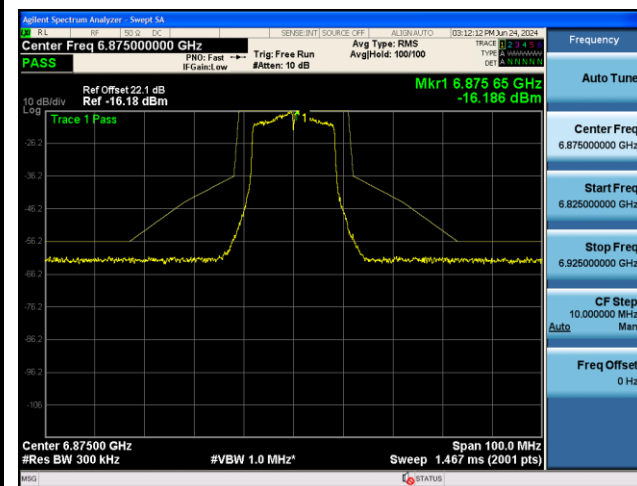

802.11a - Ant 1

Channel 113 (6515MHz)

Channel 117 (6535MHz)

Channel 153 (6715MHz)

Channel 181 (6855MHz)

Channel 185 (6875MHz)

Channel 189 (6895MHz)

Channel 213 (7015MHz)

Channel 229 (7095MHz)

Channel 233 (7115MHz)

802.11ax-HE20 - Ant 1

Channel 2 (5935MHz)

Channel 1 (5955MHz)

Channel 49 (6195MHz)

Channel 93 (6415MHz)

Channel 97 (6435MHz)