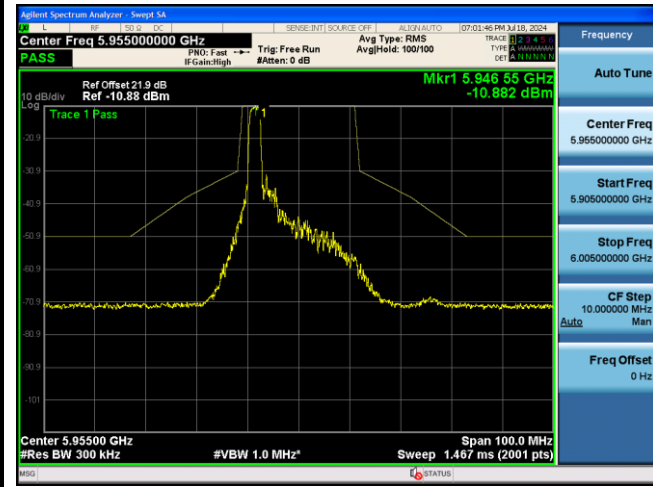

Channel 47 (6185MHz)

Channel 79 (6345MHz)

Channel 111 (6505MHz)

Channel 143 (6665MHz)

Channel 175 (6825MHz)

802.11ax-HE20 Power Spectral Density - Ant 1

26 Tone_RU0_CH1 (5955MHz)

26 Tone_RU8_CH93 (6415MHz)