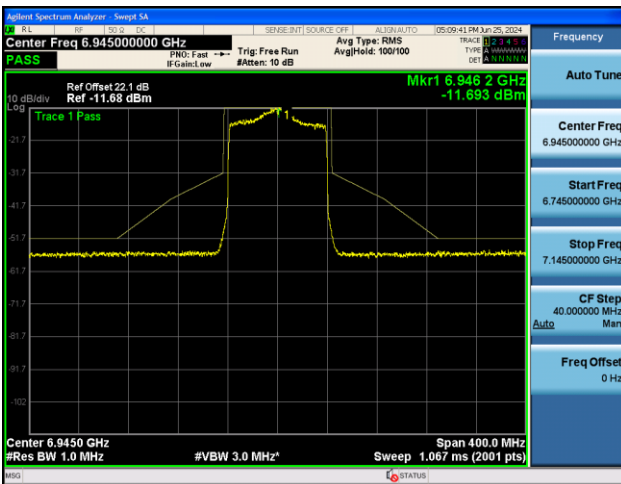

Channel 135 (6625MHz)

802.11ax-HE80 - Ant 1

Channel 151 (6705MHz)

Channel 183 (6865MHz)

Channel 199 (6945MHz)

Channel 215 (7025MHz)

802.11ax-HE160 - Ant 1

Channel 15 (6025MHz)