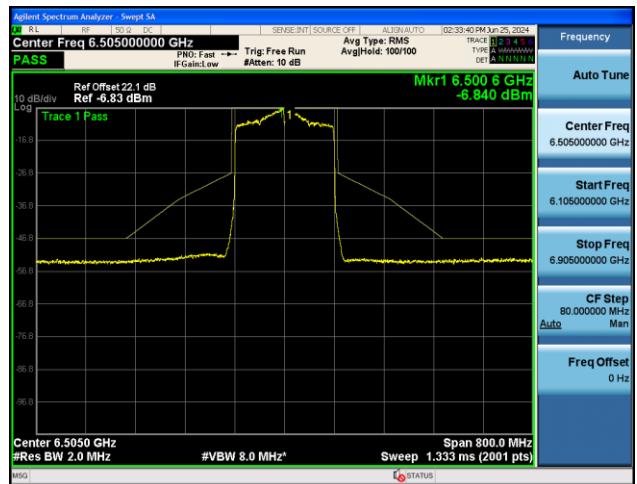

Channel 111 (6505MHz)