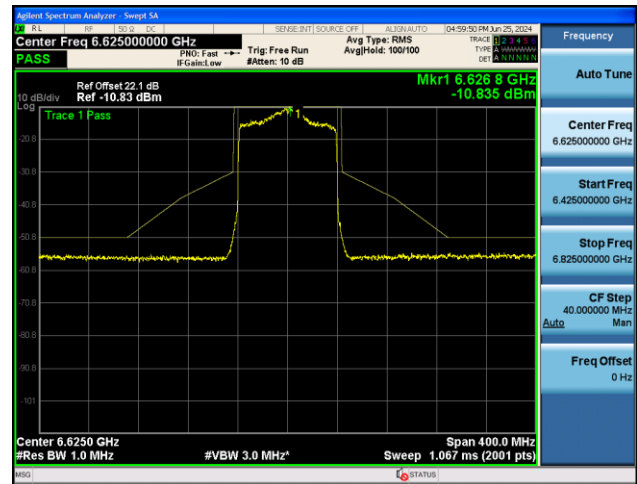

802.11ax-HE40 - Ant 1

Channel 227 (7085MHz)

802.11ax-HE80 - Ant 1

Channel 7 (5985MHz)

Channel 55 (6225MHz)

Channel 87 (6385MHz)

Channel 103 (6465MHz)

Channel 119 (6545MHz)

Channel 135 (6625MHz)

802.11ax-HE80 - Ant 1

Channel 151 (6705MHz)

Channel 183 (6865MHz)

Channel 199 (6945MHz)

Channel 215 (7025MHz)

802.11ax-HE160 - Ant 1

Channel 15 (6025MHz)