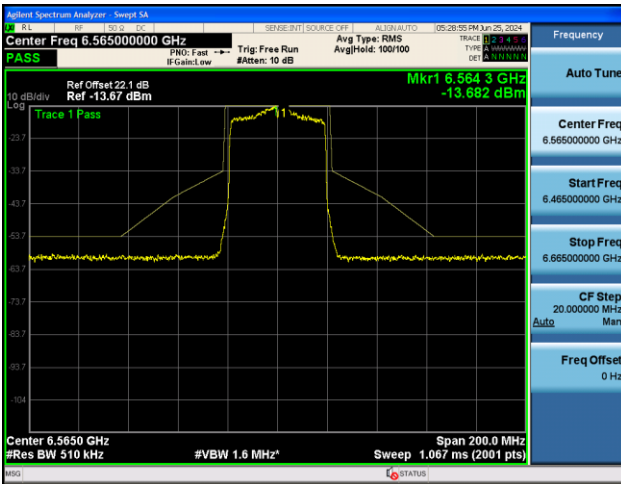

802.11ax-HE40 - Ant 1

Channel 123 (6565MHz)