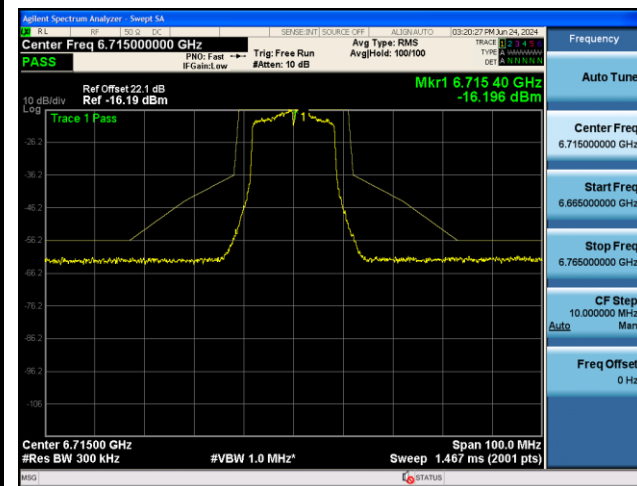

802.11a - Ant 1

Channel 113 (6515MHz)

Channel 117 (6535MHz)

Channel 153 (6715MHz)

Channel 181 (6855MHz)

Channel 185 (6875MHz)

Channel 189 (6895MHz)

Channel 213 (7015MHz)

Channel 229 (7095MHz)

Channel 233 (7115MHz)

802.11ax-HE20 - Ant 1

Channel 2 (5935MHz)

Channel 1 (5955MHz)

Channel 49 (6195MHz)

Channel 93 (6415MHz)

Channel 97 (6435MHz)