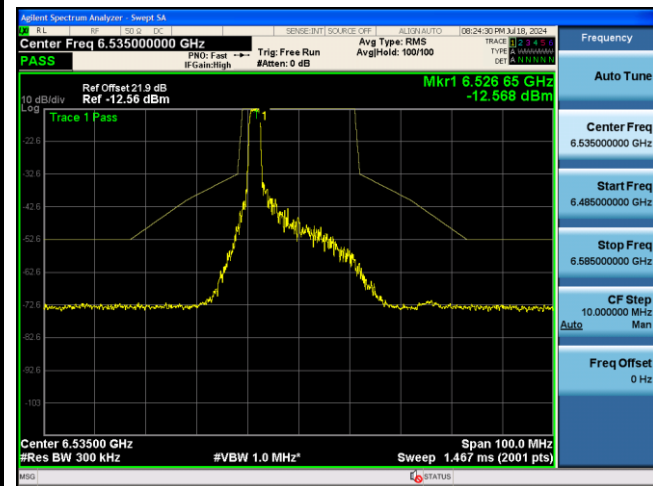

26 Tone_RU0_CH117 (6535MHz)