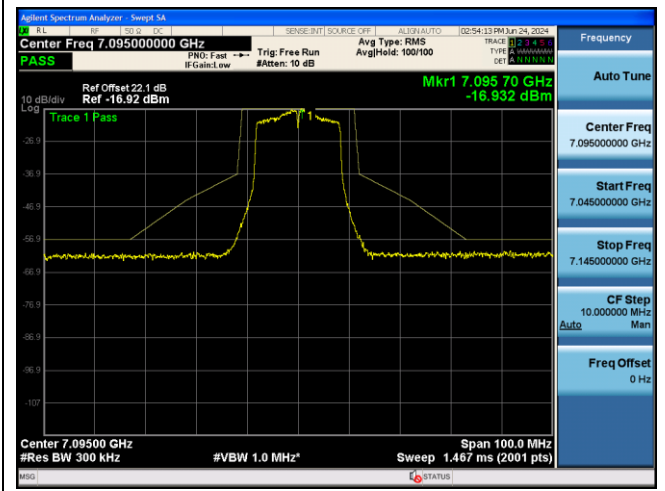

Channel 229 (7095MHz)