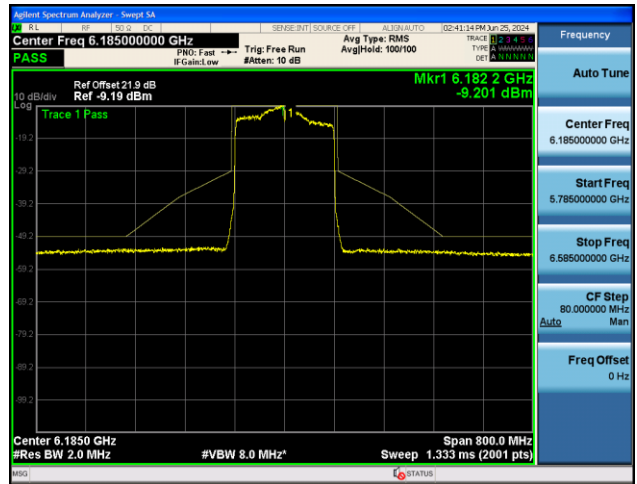

Channel 47 (6185MHz)