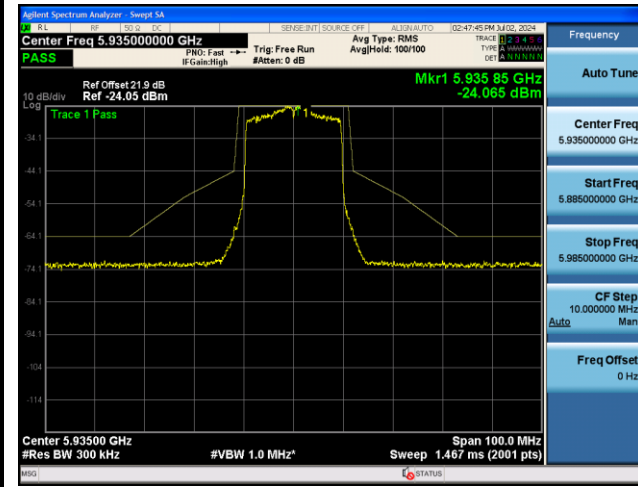

Channel 229 (7095MHz)

Channel 233 (7115MHz)

802.11ax-HE20 - Ant 1

Channel 2 (5935MHz)

Channel 1 (5955MHz)

Channel 49 (6195MHz)

Channel 93 (6415MHz)

Channel 97 (6435MHz)

Channel 105 (6475MHz)

802.11ax-HE20 - Ant 1

Channel 113 (6515MHz)

Channel 117 (6535MHz)

Channel 153 (6715MHz)

Channel 181 (6855MHz)

Channel 185 (6875MHz)

Channel 189 (6895MHz)