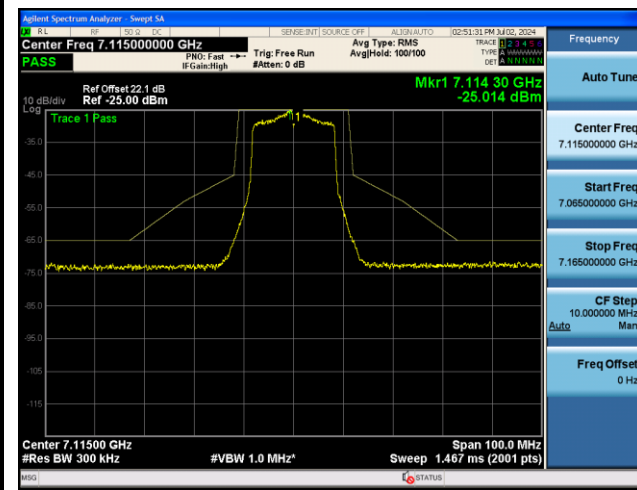

802.11a - Ant 1

Channel 113 (6515MHz)

Channel 117 (6535MHz)

Channel 153 (6715MHz)

Channel 181 (6855MHz)

Channel 185 (6875MHz)

Channel 189 (6895MHz)

Channel 213 (7015MHz)

Channel 229 (7095MHz)

Channel 233 (7115MHz)

802.11ax-HE20 - Ant 1

Channel 2 (5935MHz)

Channel 1 (5955MHz)

Channel 49 (6195MHz)

Channel 93 (6415MHz)

Channel 97 (6435MHz)