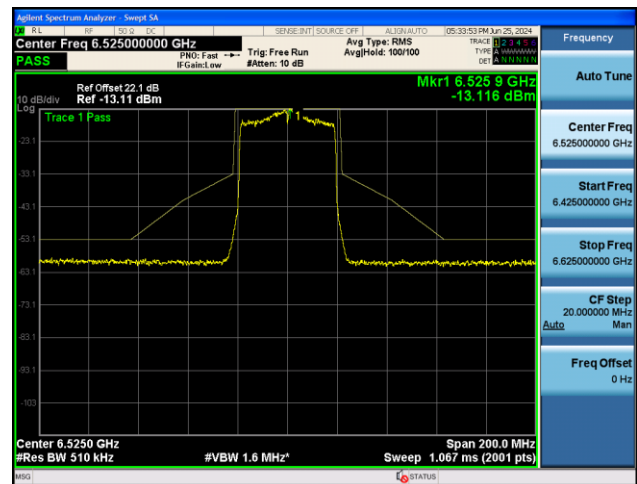

Channel 115 (6525MHz)