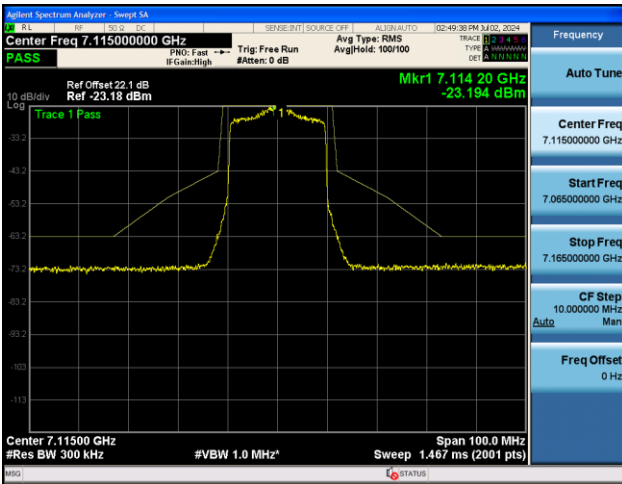

802.11ax-HE20 - Ant 1

Channel 233 (7115MHz)