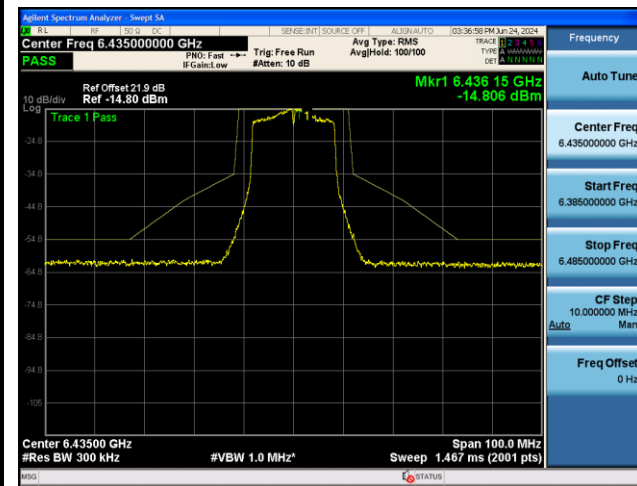

242 Tone\_RU122\_CH181 (6855MHz)

242 Tone\_RU122\_CH189 (6895MHz)

242 Tone\_RU122\_CH233 (7115MHz)

## 802.11a - Ant 1

Channel 2 (5935MHz)

Channel 1 (5955MHz)

Channel 49 (6195MHz)

Channel 93 (6415MHz)

Channel 97 (6435MHz)

Channel 105 (6475MHz)