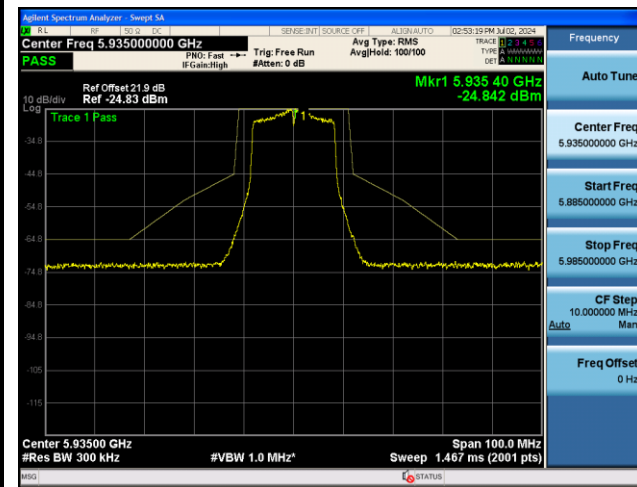

802.11a - Ant 1

Channel 2 (5935MHz)