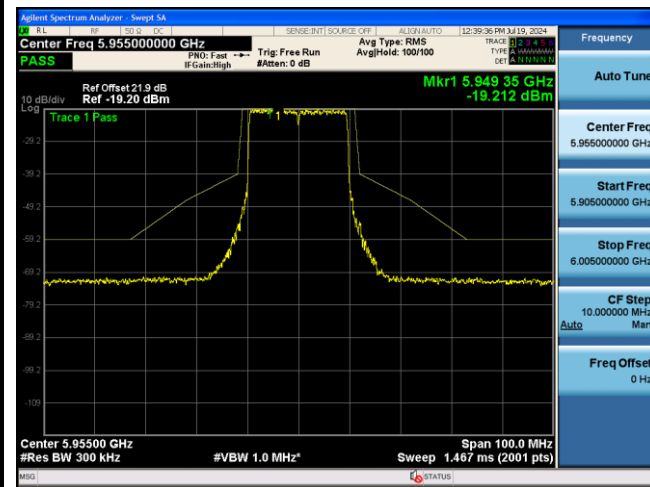

## 802.11ax-HE20 Power Spectral Density - Ant 0

242 Tone\_RU122\_CH1 (5955MHz)

242 Tone\_RU122\_CH93 (6415MHz)

242 Tone\_RU122\_CH97 (6435MHz)

242 Tone\_RU122\_CH113 (6515MHz)

242 Tone\_RU122\_CH117 (6535MHz)

242 Tone\_RU122\_CH181 (6855MHz)

242 Tone\_RU122\_CH189 (6895MHz)

242 Tone\_RU122\_CH233 (7115MHz)