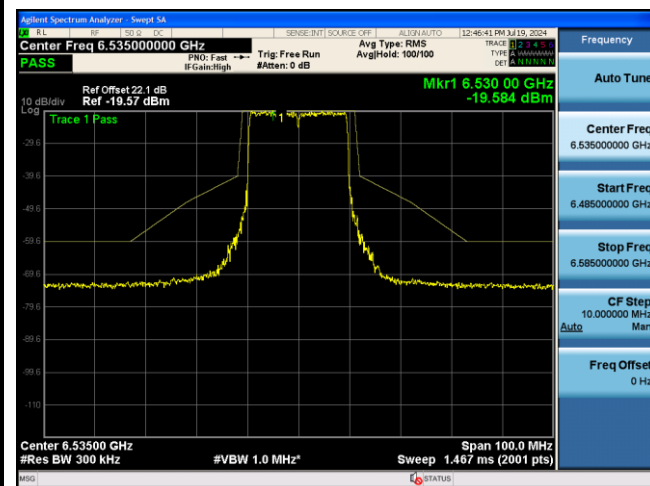

## 802.11ax-HE20 Power Spectral Density - Ant 0

242 Tone\_RU122\_CH1 (5955MHz)

242 Tone\_RU122\_CH93 (6415MHz)

242 Tone\_RU122\_CH97 (6435MHz)

242 Tone\_RU122\_CH113 (6515MHz)

242 Tone\_RU122\_CH117 (6535MHz)

242 Tone\_RU122\_CH181 (6855MHz)

242 Tone\_RU122\_CH189 (6895MHz)

242 Tone\_RU122\_CH233 (7115MHz)