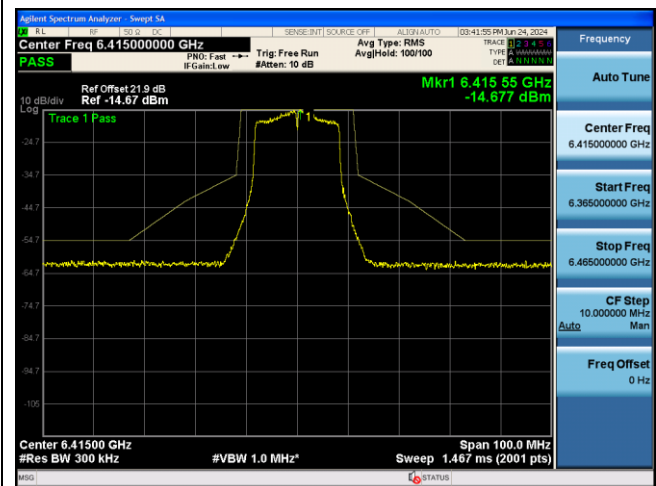

## 802.11a - Ant 1

Channel 2 (5935MHz)

Channel 1 (5955MHz)

Channel 49 (6195MHz)

Channel 93 (6415MHz)

Channel 97 (6435MHz)

Channel 105 (6475MHz)