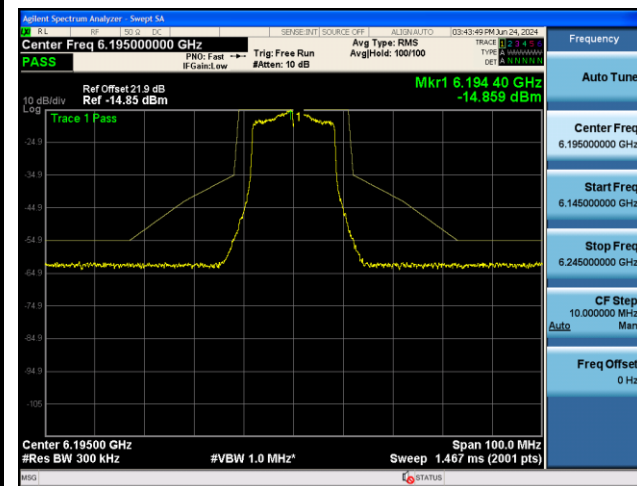

242 Tone\_RU122\_CH181 (6855MHz)

242 Tone\_RU122\_CH189 (6895MHz)

242 Tone\_RU122\_CH233 (7115MHz)

## 802.11a - Ant 1

Channel 2 (5935MHz)

Channel 1 (5955MHz)

Channel 49 (6195MHz)

Channel 93 (6415MHz)

Channel 97 (6435MHz)

Channel 105 (6475MHz)