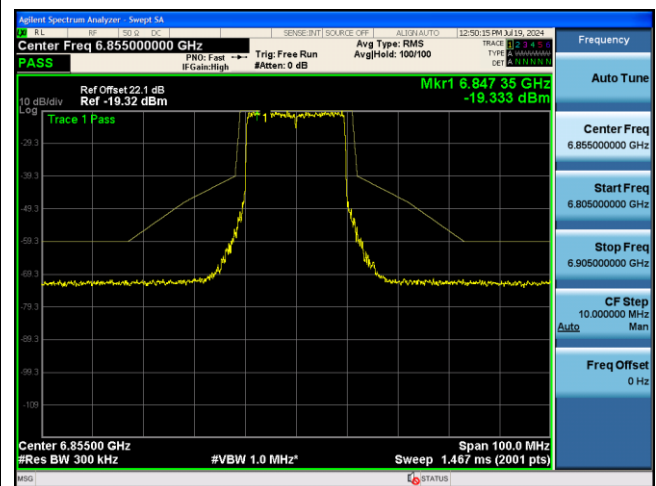

## 802.11ax-HE20 Power Spectral Density - Ant 0

242 Tone\_RU122\_CH1 (5955MHz)

242 Tone\_RU122\_CH93 (6415MHz)

242 Tone\_RU122\_CH97 (6435MHz)

242 Tone\_RU122\_CH113 (6515MHz)

242 Tone\_RU122\_CH117 (6535MHz)

242 Tone\_RU122\_CH181 (6855MHz)

242 Tone\_RU122\_CH189 (6895MHz)

242 Tone\_RU122\_CH233 (7115MHz)