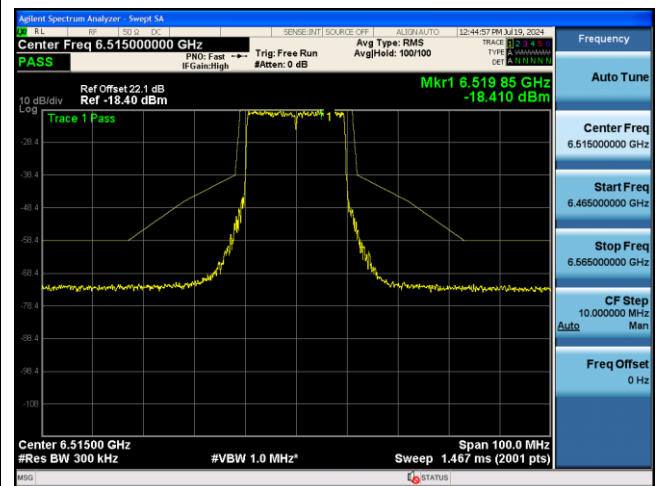

## 802.11ax-HE20 Power Spectral Density - Ant 0

242 Tone\_RU122\_CH1 (5955MHz)

242 Tone\_RU122\_CH93 (6415MHz)

242 Tone\_RU122\_CH97 (6435MHz)

242 Tone\_RU122\_CH113 (6515MHz)

242 Tone\_RU122\_CH117 (6535MHz)

242 Tone\_RU122\_CH181 (6855MHz)

242 Tone\_RU122\_CH189 (6895MHz)

242 Tone\_RU122\_CH233 (7115MHz)