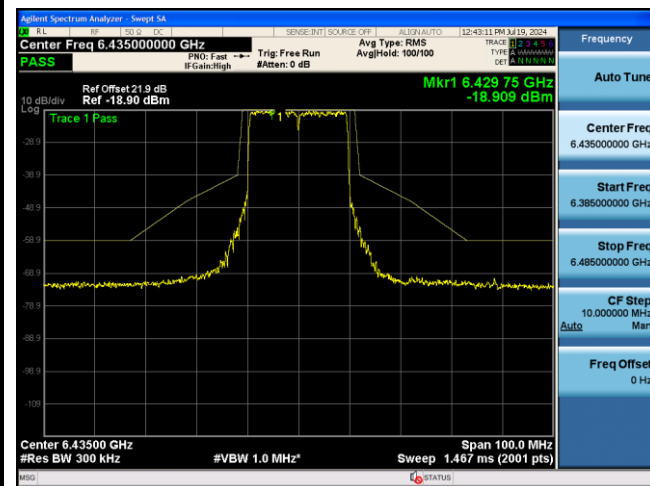

## 802.11ax-HE20 Power Spectral Density - Ant 0

242 Tone\_RU122\_CH1 (5955MHz)

242 Tone\_RU122\_CH93 (6415MHz)

242 Tone\_RU122\_CH97 (6435MHz)

242 Tone\_RU122\_CH113 (6515MHz)

242 Tone\_RU122\_CH117 (6535MHz)

242 Tone\_RU122\_CH181 (6855MHz)

242 Tone\_RU122\_CH189 (6895MHz)

242 Tone\_RU122\_CH233 (7115MHz)