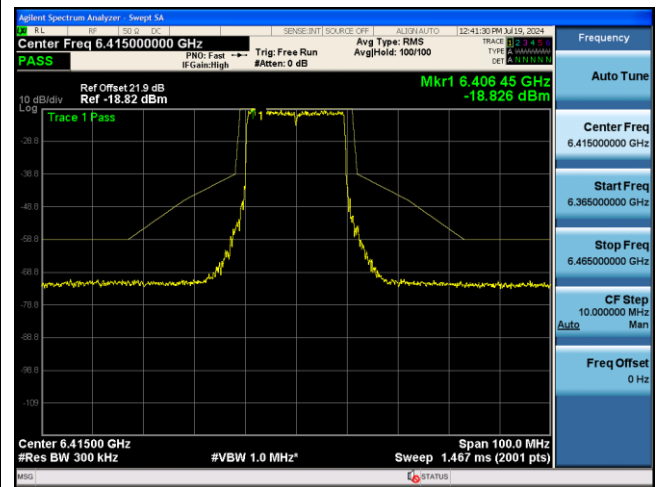

## 802.11ax-HE20 Power Spectral Density - Ant 0

242 Tone\_RU122\_CH1 (5955MHz)

242 Tone\_RU122\_CH93 (6415MHz)

242 Tone\_RU122\_CH97 (6435MHz)

242 Tone\_RU122\_CH113 (6515MHz)

242 Tone\_RU122\_CH117 (6535MHz)

242 Tone\_RU122\_CH181 (6855MHz)

242 Tone\_RU122\_CH189 (6895MHz)

242 Tone\_RU122\_CH233 (7115MHz)