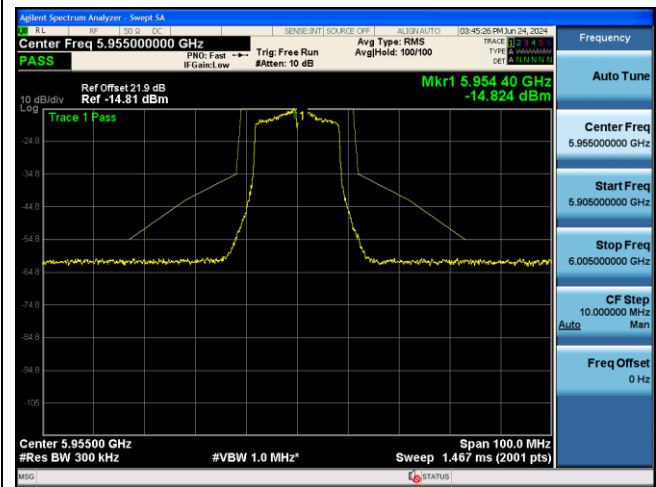

Channel 1 (5955MHz)