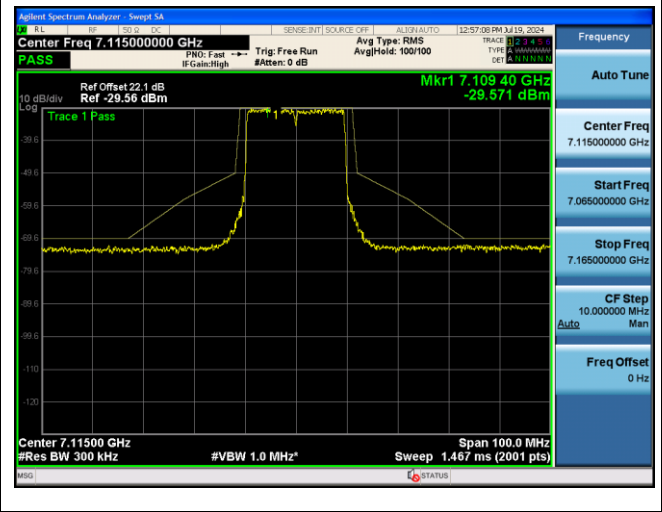

## 802.11ax-HE20 Power Spectral Density - Ant 0

242 Tone\_RU122\_CH1 (5955MHz)

242 Tone\_RU122\_CH93 (6415MHz)

242 Tone\_RU122\_CH97 (6435MHz)

242 Tone\_RU122\_CH113 (6515MHz)

242 Tone\_RU122\_CH117 (6535MHz)

242 Tone\_RU122\_CH181 (6855MHz)

242 Tone\_RU122\_CH189 (6895MHz)

242 Tone\_RU122\_CH233 (7115MHz)