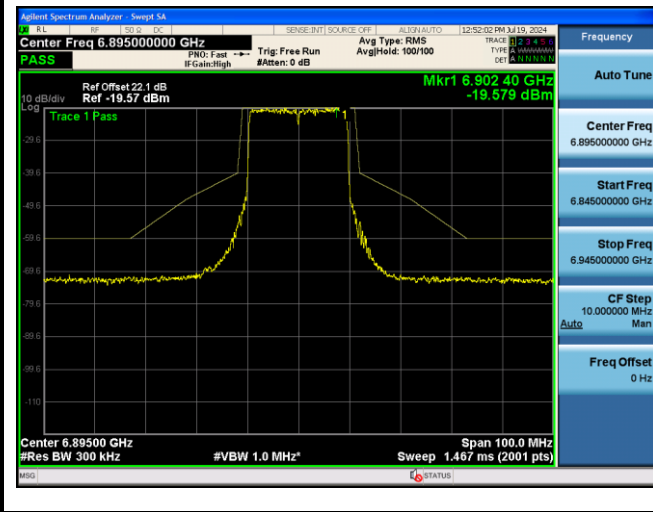

## 802.11ax-HE20 Power Spectral Density - Ant 0

242 Tone\_RU122\_CH1 (5955MHz)

242 Tone\_RU122\_CH93 (6415MHz)

242 Tone\_RU122\_CH97 (6435MHz)

242 Tone\_RU122\_CH113 (6515MHz)

242 Tone\_RU122\_CH117 (6535MHz)

242 Tone\_RU122\_CH181 (6855MHz)

242 Tone\_RU122\_CH189 (6895MHz)

242 Tone\_RU122\_CH233 (7115MHz)