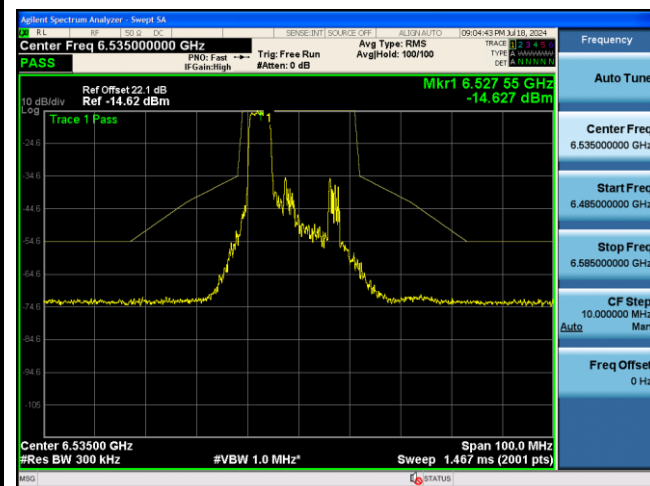

## 802.11ax-HE20 Power Spectral Density - Ant 0

52 Tone\_RU74\_CH1 (5955MHz)

52 Tone\_RU77\_CH93 (6415MHz)

52 Tone\_RU74\_CH97 (6435MHz)

52 Tone\_RU77\_CH113 (6515MHz)

52 Tone\_RU74\_CH117 (6535MHz)

52 Tone\_RU77\_CH181 (6855MHz)

52 Tone\_RU74\_CH189 (6895MHz)

52 Tone\_RU77\_CH233 (7115MHz)

802.11ax-HE20 Power Spectral Density - Ant 0

106 Tone\_RU106\_CH1 (5955MHz)

106 Tone\_RU107\_CH93 (6415MHz)

106 Tone\_RU106\_CH97 (6435MHz)

106 Tone\_RU107\_CH113 (6515MHz)