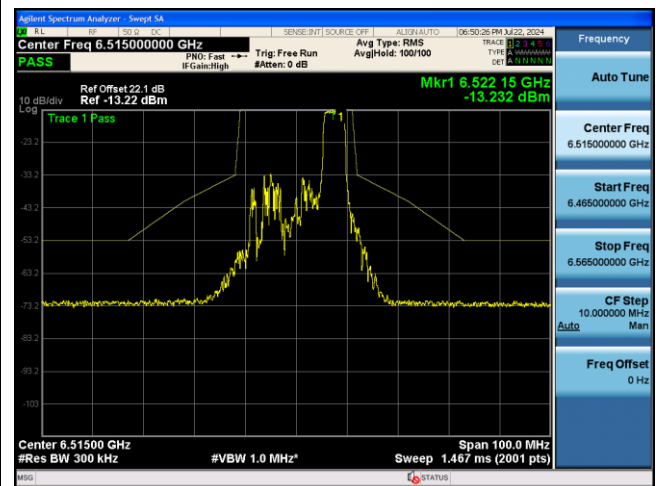

## 802.11ax-HE20 Power Spectral Density - Ant 0

52 Tone\_RU74\_CH1 (5955MHz)

52 Tone\_RU77\_CH93 (6415MHz)

52 Tone\_RU74\_CH97 (6435MHz)

52 Tone\_RU77\_CH113 (6515MHz)

52 Tone\_RU74\_CH117 (6535MHz)

52 Tone\_RU77\_CH181 (6855MHz)

52 Tone\_RU74\_CH189 (6895MHz)

52 Tone\_RU77\_CH233 (7115MHz)

802.11ax-HE20 Power Spectral Density - Ant 0

106 Tone\_RU106\_CH1 (5955MHz)

106 Tone\_RU107\_CH93 (6415MHz)

106 Tone\_RU106\_CH97 (6435MHz)

106 Tone\_RU107\_CH113 (6515MHz)