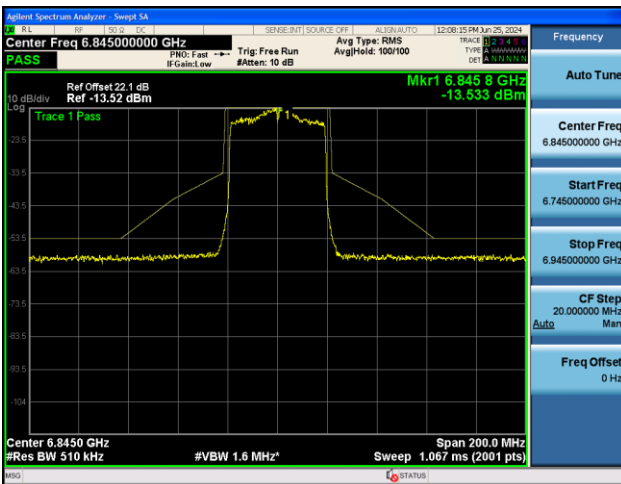

## 802.11ax-HE40 - Ant 0

Channel 123 (6565MHz)

Channel 147 (6685MHz)

Channel 179 (6845MHz)

Channel 187 (6885MHz)

Channel 195 (6925MHz)

Channel 211 (7005MHz)

## 802.11ax-HE80 - Ant 0