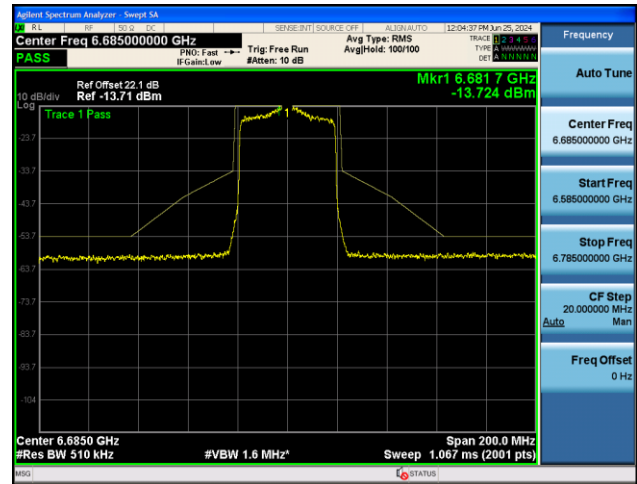

## 802.11ax-HE40 - Ant 0

Channel 123 (6565MHz)

Channel 147 (6685MHz)

Channel 179 (6845MHz)

Channel 187 (6885MHz)

Channel 195 (6925MHz)

Channel 211 (7005MHz)

## 802.11ax-HE80 - Ant 0