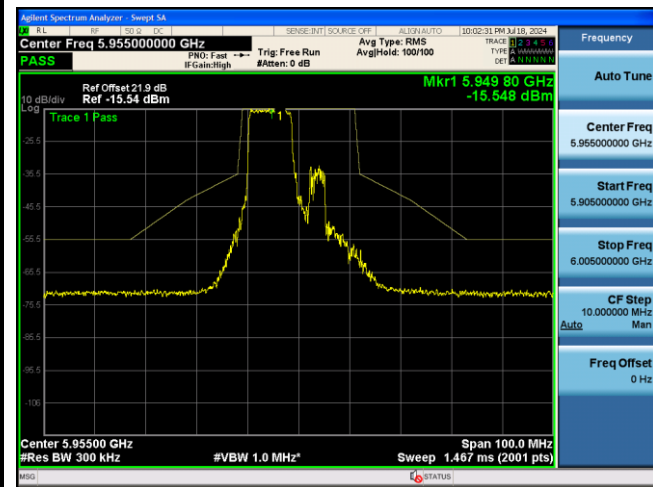

## 802.11ax-HE20 Power Spectral Density - Ant 0

52 Tone\_RU74\_CH1 (5955MHz)

52 Tone\_RU77\_CH93 (6415MHz)

52 Tone\_RU74\_CH97 (6435MHz)

52 Tone\_RU77\_CH113 (6515MHz)

52 Tone\_RU74\_CH117 (6535MHz)

52 Tone\_RU77\_CH181 (6855MHz)

52 Tone\_RU74\_CH189 (6895MHz)

52 Tone\_RU77\_CH233 (7115MHz)

802.11ax-HE20 Power Spectral Density - Ant 0

106 Tone\_RU106\_CH1 (5955MHz)

106 Tone\_RU107\_CH93 (6415MHz)

106 Tone\_RU106\_CH97 (6435MHz)

106 Tone\_RU107\_CH113 (6515MHz)