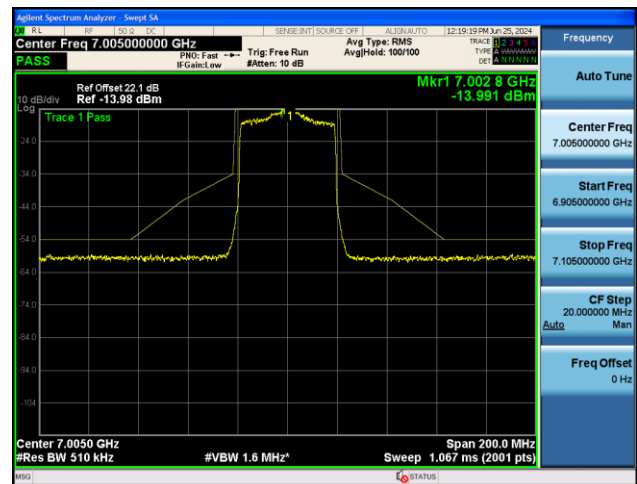

## 802.11ax-HE40 - Ant 0

Channel 123 (6565MHz)

Channel 147 (6685MHz)

Channel 179 (6845MHz)

Channel 187 (6885MHz)

Channel 195 (6925MHz)

Channel 211 (7005MHz)

## 802.11ax-HE80 - Ant 0