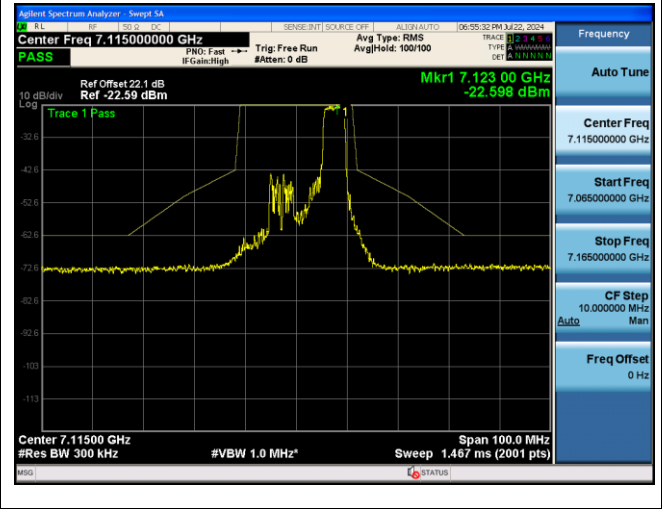

## 802.11ax-HE20 Power Spectral Density - Ant 0

52 Tone\_RU74\_CH1 (5955MHz)

52 Tone\_RU77\_CH93 (6415MHz)

52 Tone\_RU74\_CH97 (6435MHz)

52 Tone\_RU77\_CH113 (6515MHz)

52 Tone\_RU74\_CH117 (6535MHz)

52 Tone\_RU77\_CH181 (6855MHz)

52 Tone\_RU74\_CH189 (6895MHz)

52 Tone\_RU77\_CH233 (7115MHz)

802.11ax-HE20 Power Spectral Density - Ant 0

106 Tone\_RU106\_CH1 (5955MHz)

106 Tone\_RU107\_CH93 (6415MHz)

106 Tone\_RU106\_CH97 (6435MHz)

106 Tone\_RU107\_CH113 (6515MHz)