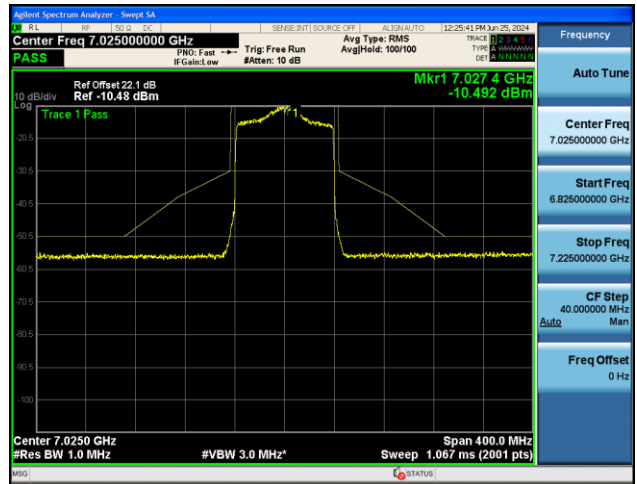

## Channel 119 (6545MHz)

## Channel 135 (6625MHz)

802.11ax-HE80 - Ant 0

Channel 199 (6945MHz)

Channel 215 (7025MHz)

802.11ax-HE160 - Ant 0

Channel 15 (6025MHz)

Channel 47 (6185MHz)

Channel 79 (6345MHz)