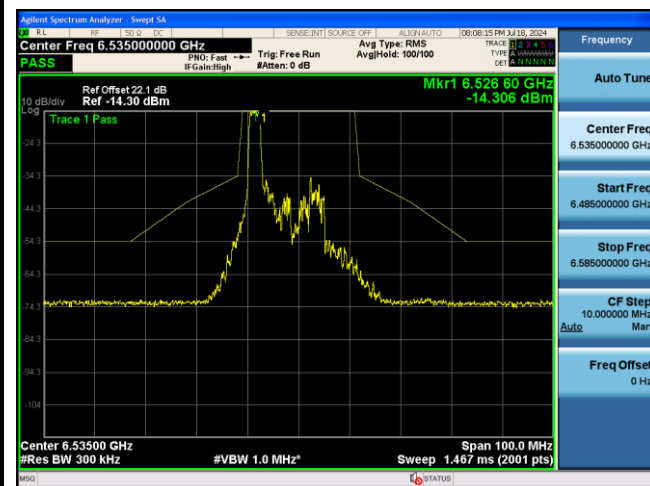

## 802.11ax-HE20 Power Spectral Density - Ant 0

26 Tone\_RU0\_CH1 (5955MHz)

26 Tone\_RU8\_CH93 (6415MHz)

26 Tone\_RU0\_CH97 (6435MHz)

26 Tone\_RU8\_CH113 (6515MHz)

26 Tone\_RU0\_CH117 (6535MHz)

26 Tone\_RU8\_CH181 (6855MHz)