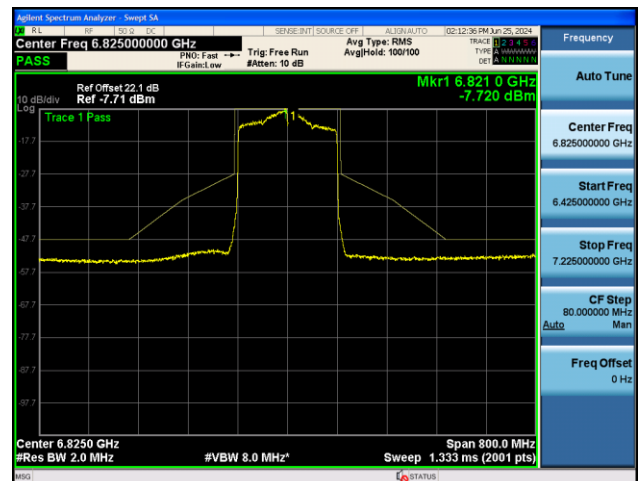

Channel 175 (6825MHz)