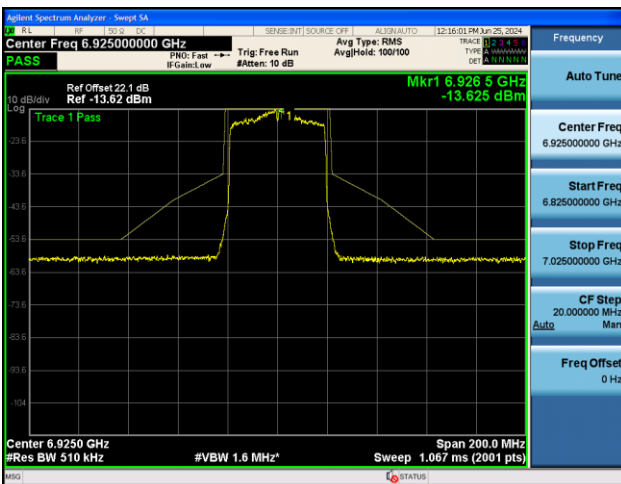

## 802.11ax-HE40 - Ant 0

Channel 123 (6565MHz)

Channel 147 (6685MHz)

Channel 179 (6845MHz)

Channel 187 (6885MHz)

Channel 195 (6925MHz)

Channel 211 (7005MHz)

## 802.11ax-HE80 - Ant 0