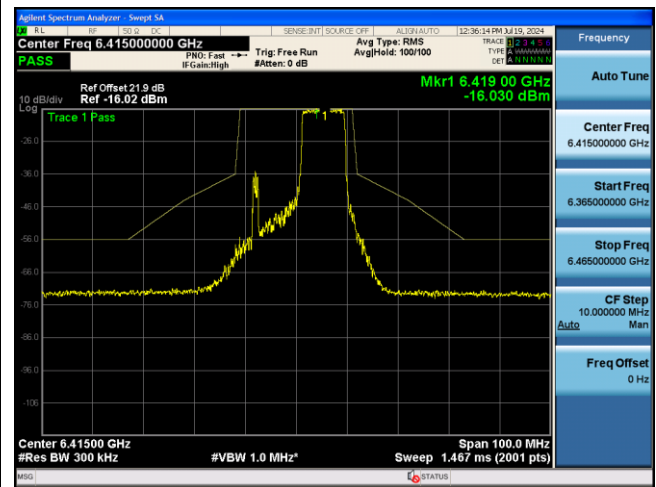

## 802.11ax-HE20 Power Spectral Density - Ant 0

52 Tone\_RU74\_CH1 (5955MHz)

52 Tone\_RU77\_CH93 (6415MHz)

52 Tone\_RU74\_CH97 (6435MHz)

52 Tone\_RU77\_CH113 (6515MHz)

52 Tone\_RU74\_CH117 (6535MHz)

52 Tone\_RU77\_CH181 (6855MHz)

52 Tone\_RU74\_CH189 (6895MHz)

52 Tone\_RU77\_CH233 (7115MHz)

802.11ax-HE20 Power Spectral Density - Ant 0

106 Tone\_RU106\_CH1 (5955MHz)

106 Tone\_RU107\_CH93 (6415MHz)

106 Tone\_RU106\_CH97 (6435MHz)

106 Tone\_RU107\_CH113 (6515MHz)