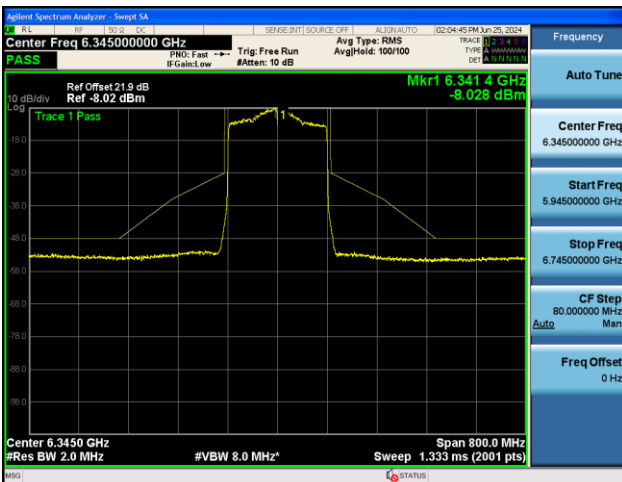

## Channel 135 (6625MHz)

802.11ax-HE80 - Ant 0

Channel 199 (6945MHz)

Channel 215 (7025MHz)

802.11ax-HE160 - Ant 0

Channel 15 (6025MHz)

Channel 47 (6185MHz)

Channel 79 (6345MHz)