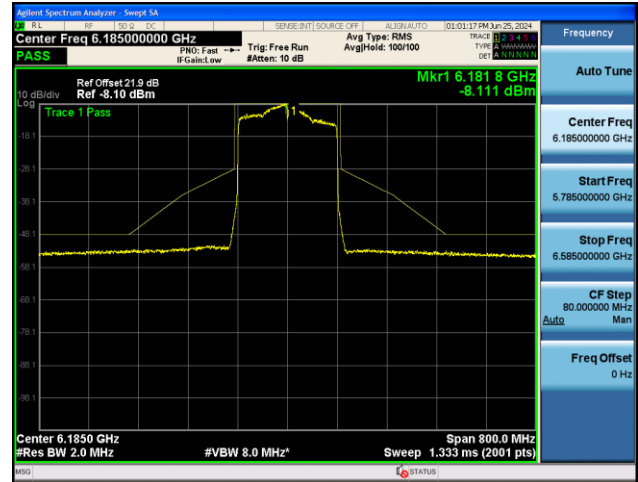

## Channel 119 (6545MHz)

## Channel 135 (6625MHz)

802.11ax-HE80 - Ant 0

Channel 199 (6945MHz)

Channel 215 (7025MHz)

802.11ax-HE160 - Ant 0

Channel 15 (6025MHz)

Channel 47 (6185MHz)

Channel 79 (6345MHz)

Channel 111 (6505MHz)

Channel 143 (6665MHz)

Channel 175 (6825MHz)

Channel 207 (6985MHz)