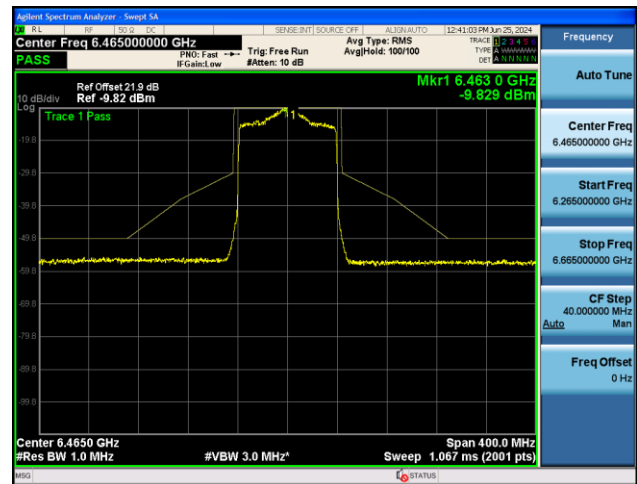

Channel 103 (6465MHz)