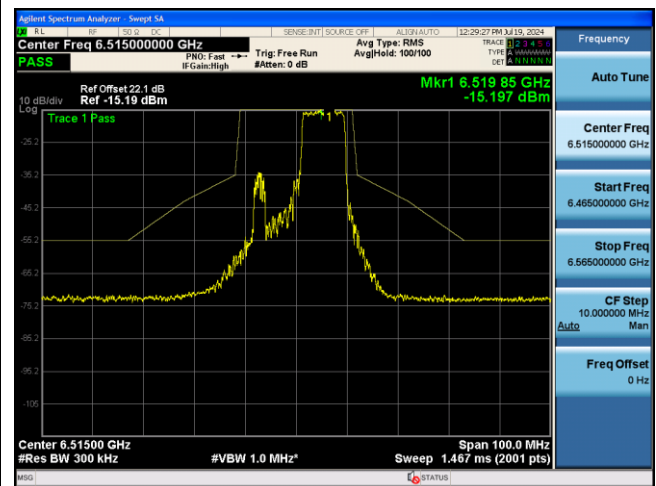

52 Tone\_RU74\_CH189 (6895MHz)

52 Tone\_RU77\_CH233 (7115MHz)

802.11ax-HE20 Power Spectral Density - Ant 0

106 Tone\_RU106\_CH1 (5955MHz)

106 Tone\_RU107\_CH93 (6415MHz)

106 Tone\_RU106\_CH97 (6435MHz)

106 Tone\_RU107\_CH113 (6515MHz)