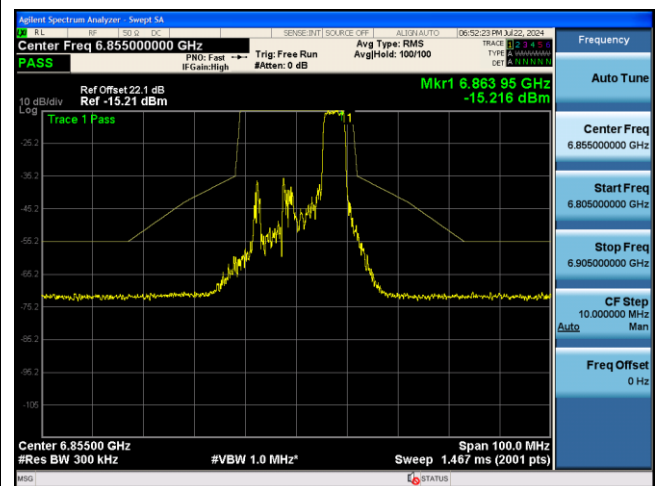

## 802.11ax-HE20 Power Spectral Density - Ant 0

52 Tone\_RU74\_CH1 (5955MHz)

52 Tone\_RU77\_CH93 (6415MHz)

52 Tone\_RU74\_CH97 (6435MHz)

52 Tone\_RU77\_CH113 (6515MHz)

52 Tone\_RU74\_CH117 (6535MHz)

52 Tone\_RU77\_CH181 (6855MHz)

52 Tone\_RU74\_CH189 (6895MHz)

52 Tone\_RU77\_CH233 (7115MHz)

802.11ax-HE20 Power Spectral Density - Ant 0

106 Tone\_RU106\_CH1 (5955MHz)

106 Tone\_RU107\_CH93 (6415MHz)

106 Tone\_RU106\_CH97 (6435MHz)

106 Tone\_RU107\_CH113 (6515MHz)