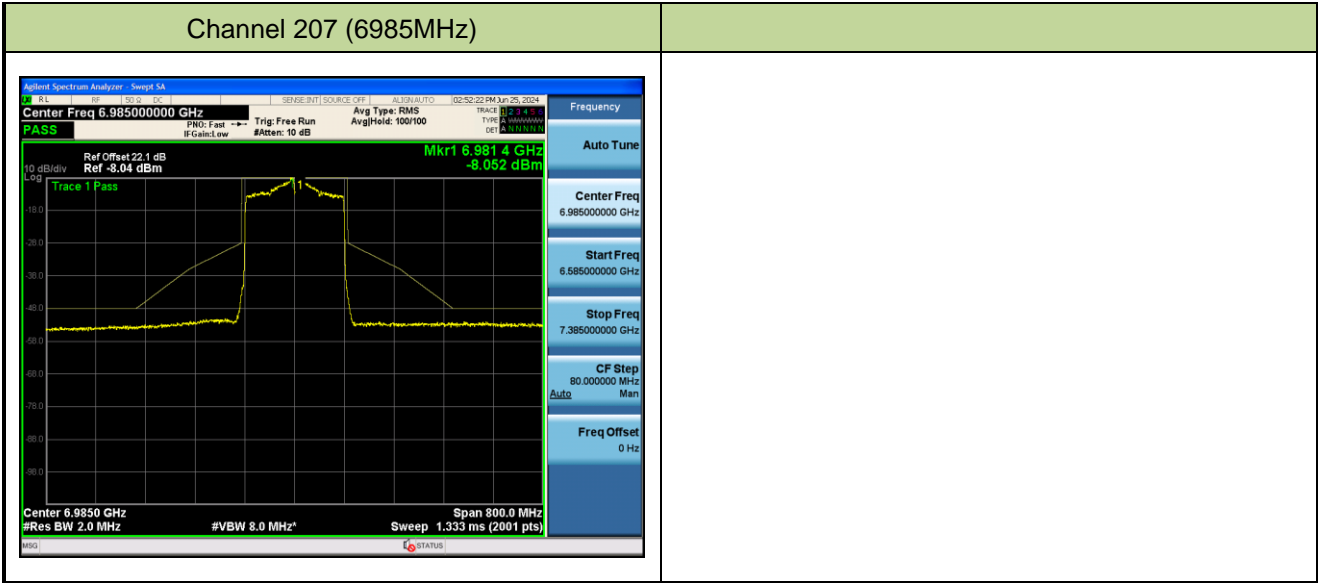

Channel 111 (6505MHz)

Channel 143 (6665MHz)

Channel 175 (6825MHz)

Channel 207 (6985MHz)