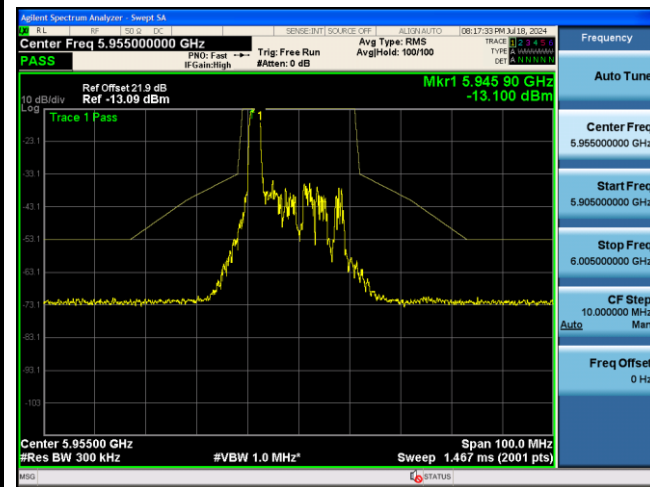

Channel 111 (6505MHz)

Channel 143 (6665MHz)

Channel 175 (6825MHz)

Channel 207 (6985MHz)

## 802.11ax-HE20 Power Spectral Density - Ant 0

26 Tone\_RU0\_CH1 (5955MHz)

26 Tone\_RU8\_CH93 (6415MHz)

26 Tone\_RU0\_CH97 (6435MHz)

26 Tone\_RU8\_CH113 (6515MHz)

26 Tone\_RU0\_CH117 (6535MHz)

26 Tone\_RU8\_CH181 (6855MHz)