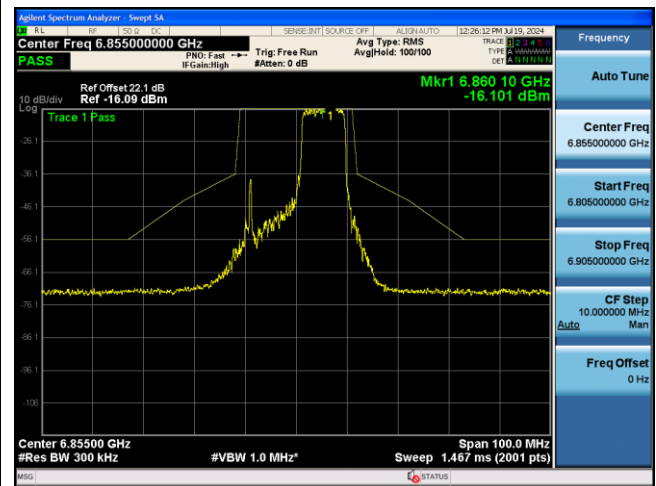

106 Tone_RU107_CH181 (6855MHz)