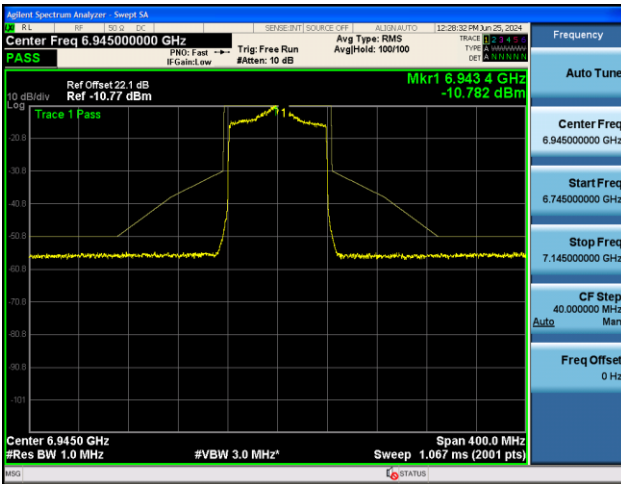

## Channel 135 (6625MHz)

802.11ax-HE80 - Ant 0

Channel 199 (6945MHz)

Channel 215 (7025MHz)

802.11ax-HE160 - Ant 0

Channel 15 (6025MHz)

Channel 47 (6185MHz)

Channel 79 (6345MHz)