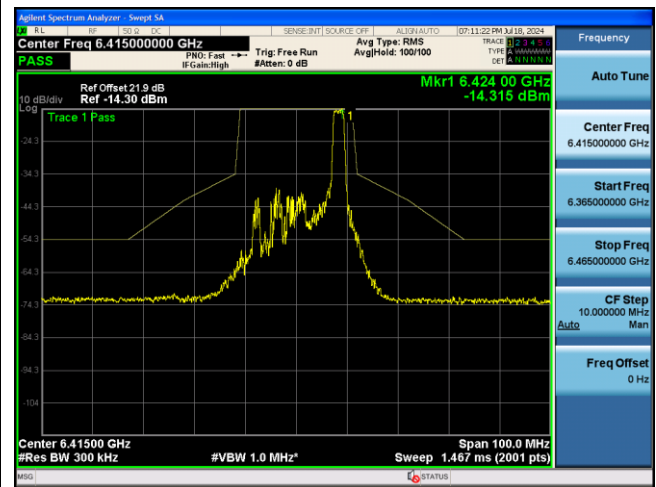

Channel 111 (6505MHz)

Channel 143 (6665MHz)

Channel 175 (6825MHz)

Channel 207 (6985MHz)

## 802.11ax-HE20 Power Spectral Density - Ant 0

26 Tone\_RU0\_CH1 (5955MHz)

26 Tone\_RU8\_CH93 (6415MHz)

26 Tone\_RU0\_CH97 (6435MHz)

26 Tone\_RU8\_CH113 (6515MHz)

26 Tone\_RU0\_CH117 (6535MHz)

26 Tone\_RU8\_CH181 (6855MHz)