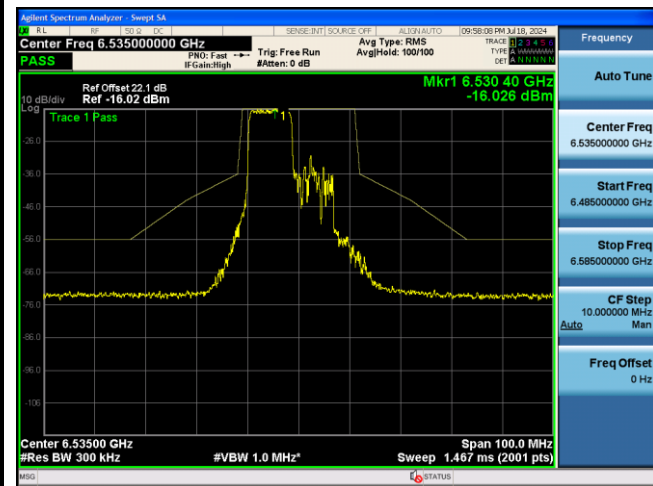

106 Tone_RU106_CH117 (6535MHz)