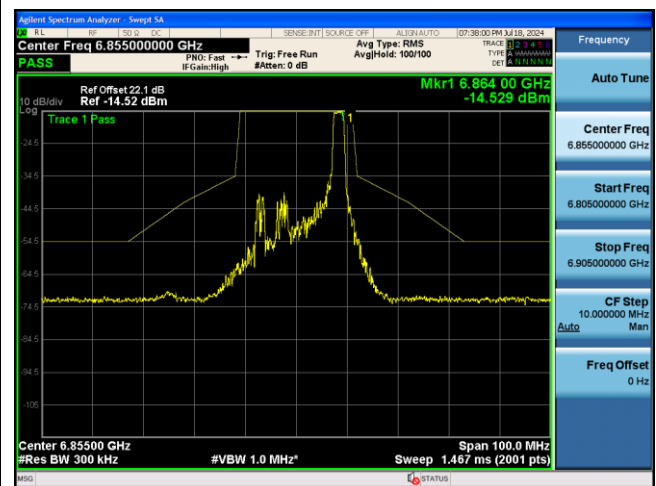

## 802.11ax-HE20 Power Spectral Density - Ant 0

26 Tone\_RU0\_CH1 (5955MHz)

26 Tone\_RU8\_CH93 (6415MHz)

26 Tone\_RU0\_CH97 (6435MHz)

26 Tone\_RU8\_CH113 (6515MHz)

26 Tone\_RU0\_CH117 (6535MHz)

26 Tone\_RU8\_CH181 (6855MHz)