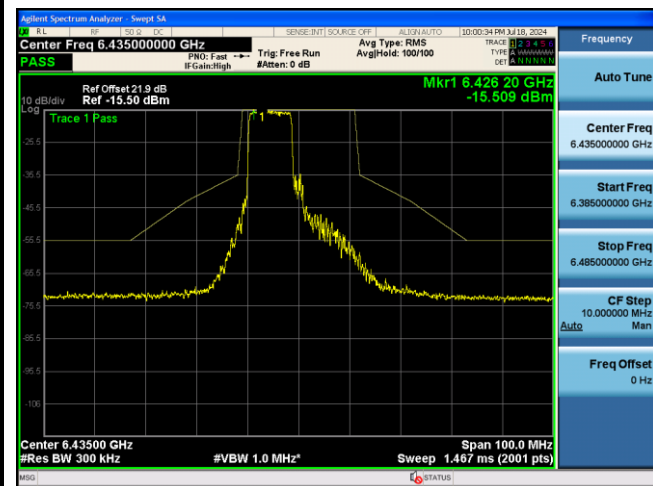

52 Tone\_RU74\_CH189 (6895MHz)

52 Tone\_RU77\_CH233 (7115MHz)

802.11ax-HE20 Power Spectral Density - Ant 0

106 Tone\_RU106\_CH1 (5955MHz)

106 Tone\_RU107\_CH93 (6415MHz)

106 Tone\_RU106\_CH97 (6435MHz)

106 Tone\_RU107\_CH113 (6515MHz)