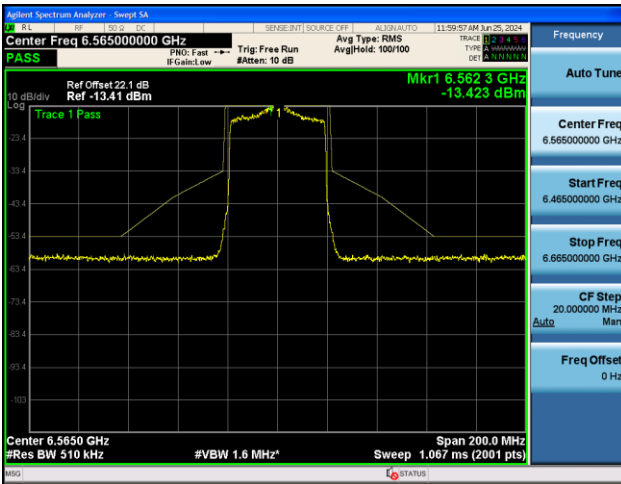

## 802.11ax-HE40 - Ant 0

Channel 123 (6565MHz)

Channel 147 (6685MHz)

Channel 179 (6845MHz)

Channel 187 (6885MHz)

Channel 195 (6925MHz)

Channel 211 (7005MHz)

## 802.11ax-HE80 - Ant 0