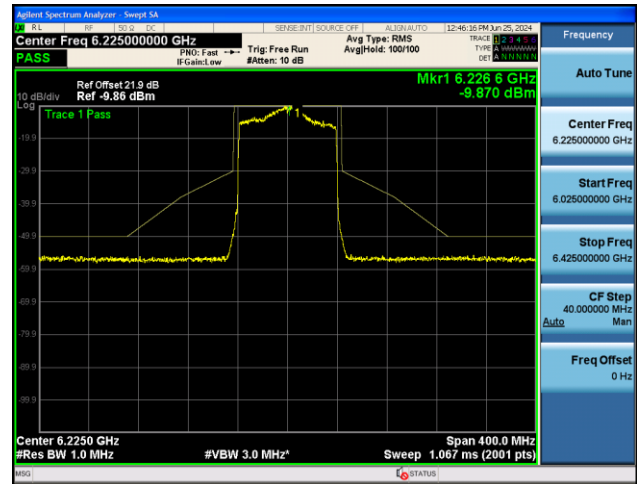

Channel 55 (6225MHz)