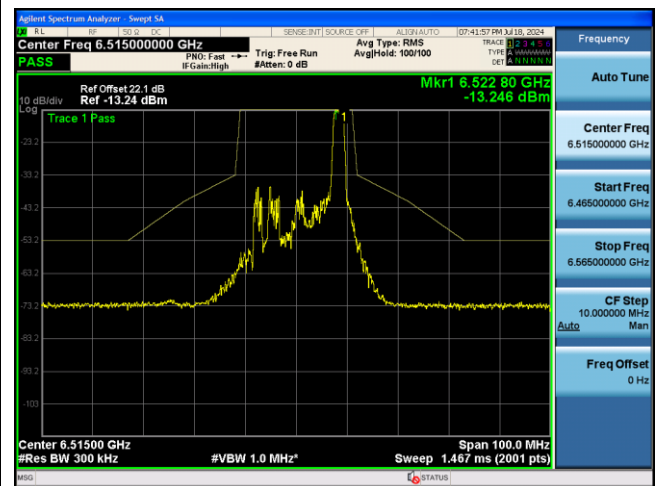

## 802.11ax-HE20 Power Spectral Density - Ant 0

26 Tone\_RU0\_CH1 (5955MHz)

26 Tone\_RU8\_CH93 (6415MHz)

26 Tone\_RU0\_CH97 (6435MHz)

26 Tone\_RU8\_CH113 (6515MHz)

26 Tone\_RU0\_CH117 (6535MHz)

26 Tone\_RU8\_CH181 (6855MHz)