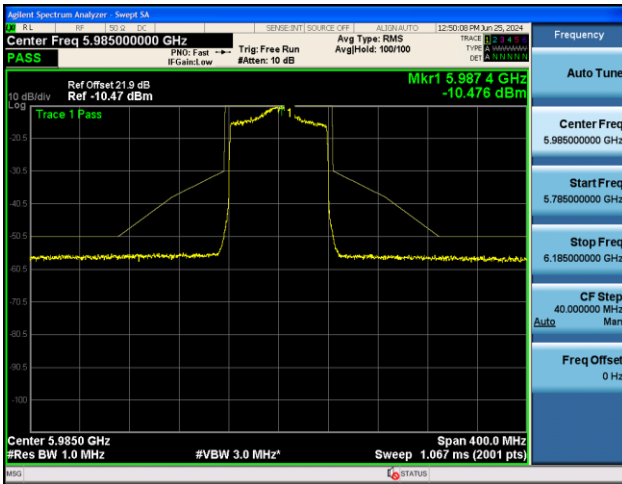

802.11ax-HE80 - Ant 0

Channel 7 (5985MHz)