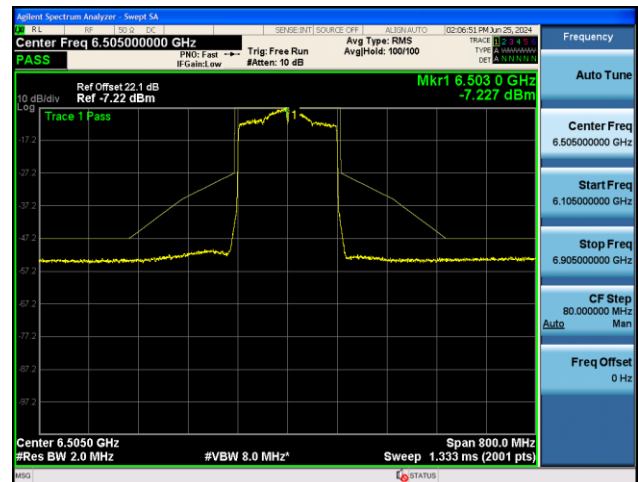

Channel 111 (6505MHz)