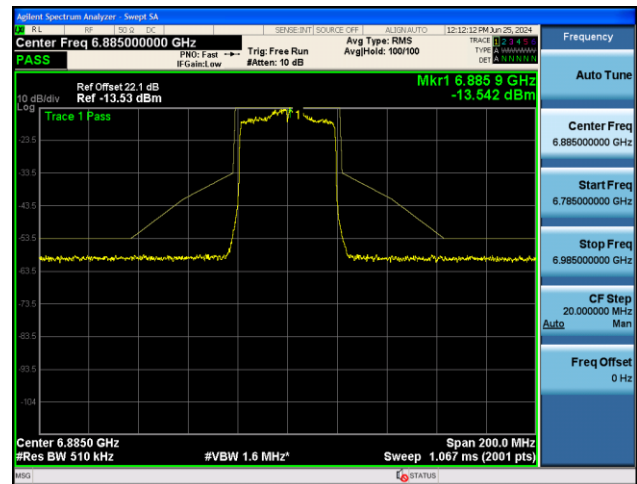

## 802.11ax-HE40 - Ant 0

Channel 123 (6565MHz)

Channel 147 (6685MHz)

Channel 179 (6845MHz)

Channel 187 (6885MHz)

Channel 195 (6925MHz)

Channel 211 (7005MHz)

## 802.11ax-HE80 - Ant 0