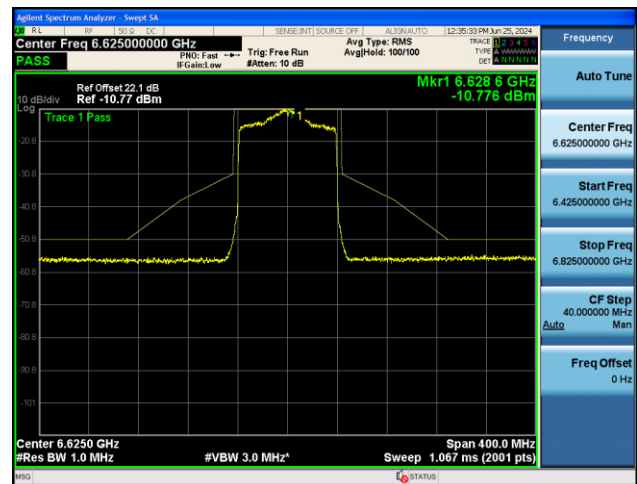

Channel 135 (6625MHz)