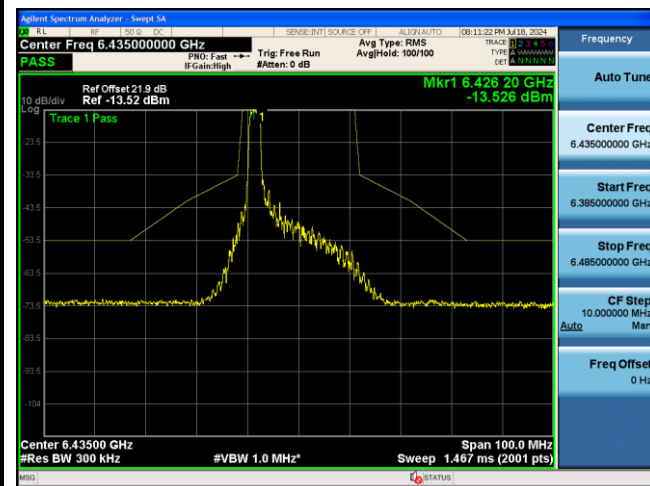

## 802.11ax-HE20 Power Spectral Density - Ant 0

26 Tone\_RU0\_CH1 (5955MHz)

26 Tone\_RU8\_CH93 (6415MHz)

26 Tone\_RU0\_CH97 (6435MHz)

26 Tone\_RU8\_CH113 (6515MHz)

26 Tone\_RU0\_CH117 (6535MHz)

26 Tone\_RU8\_CH181 (6855MHz)