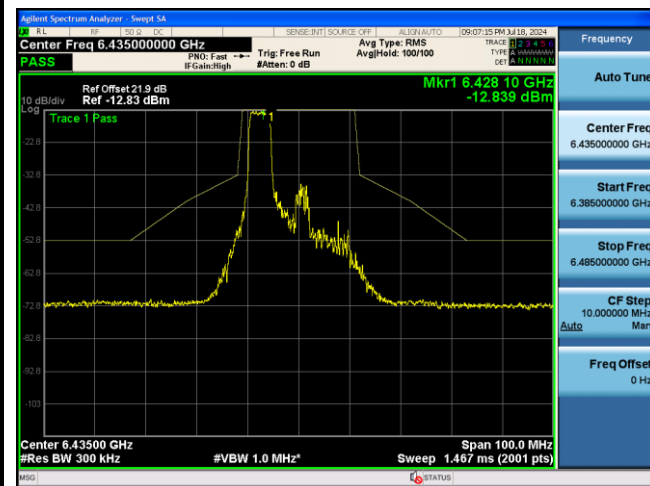

## 802.11ax-HE20 Power Spectral Density - Ant 0

52 Tone\_RU74\_CH1 (5955MHz)

52 Tone\_RU77\_CH93 (6415MHz)

52 Tone\_RU74\_CH97 (6435MHz)

52 Tone\_RU77\_CH113 (6515MHz)

52 Tone\_RU74\_CH117 (6535MHz)

52 Tone\_RU77\_CH181 (6855MHz)

52 Tone\_RU74\_CH189 (6895MHz)

52 Tone\_RU77\_CH233 (7115MHz)

802.11ax-HE20 Power Spectral Density - Ant 0

106 Tone\_RU106\_CH1 (5955MHz)

106 Tone\_RU107\_CH93 (6415MHz)

106 Tone\_RU106\_CH97 (6435MHz)

106 Tone\_RU107\_CH113 (6515MHz)