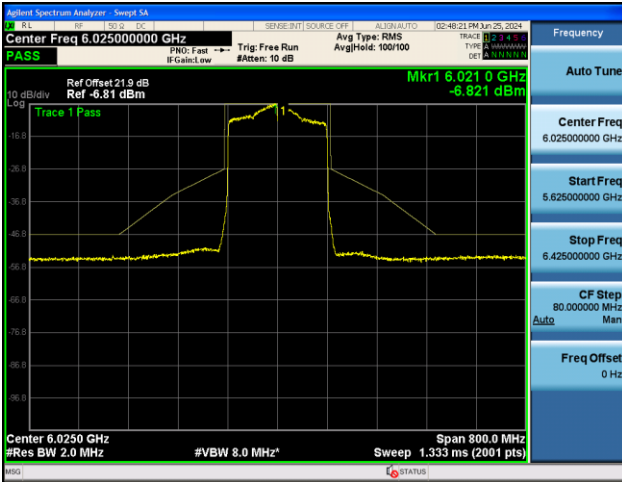

## Channel 135 (6625MHz)

802.11ax-HE80 - Ant 0

Channel 199 (6945MHz)

Channel 215 (7025MHz)

802.11ax-HE160 - Ant 0

Channel 15 (6025MHz)

Channel 47 (6185MHz)

Channel 79 (6345MHz)