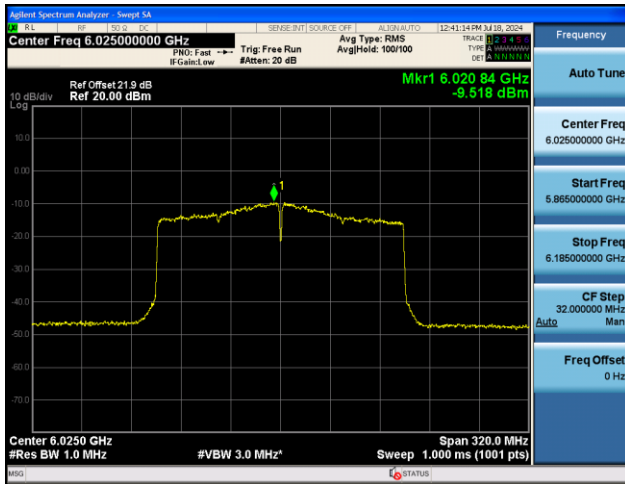

802.11ax-HE80 Power Spectral Density – Ant 1

Channel 199 (6945MHz)

Channel 215 (7025MHz)

802.11ax-HE160 Power Spectral Density – Ant 1

Channel 15 (6025MHz)

Channel 47 (6185MHz)

Channel 79 (6345MHz)

Channel 111 (6505MHz)

Channel 143 (6665MHz)

Channel 175 (6825MHz)

Channel 207 (6985MHz)

802.11ax-HE20 Power Spectral Density - Ant 1

26 Tone_RU0_CH1 (5955MHz)

26 Tone_RU8_CH93 (6415MHz)

26 Tone_RU0_CH97 (6435MHz)

26 Tone_RU8_CH113 (6515MHz)