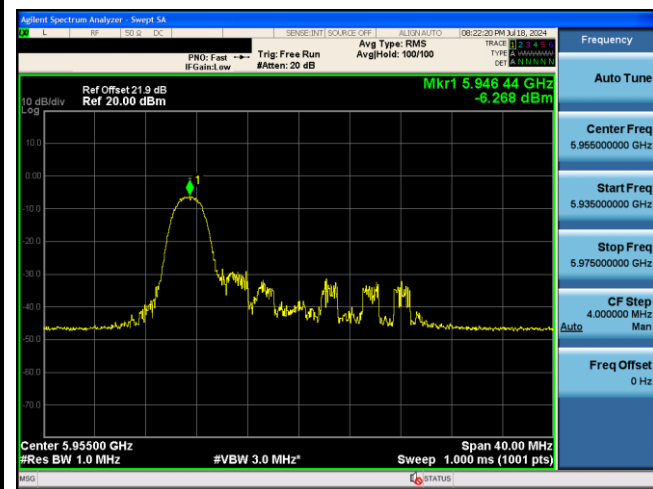

Channel 143 (6665MHz)

Channel 175 (6825MHz)

Channel 207 (6985MHz)

802.11ax-HE20 Power Spectral Density - Ant 1

26 Tone_RU0_CH1 (5955MHz)

26 Tone_RU8_CH93 (6415MHz)

26 Tone_RU0_CH97 (6435MHz)

26 Tone_RU8_CH113 (6515MHz)

26 Tone_RU0_CH117 (6535MHz)

26 Tone_RU8_CH181 (6855MHz)