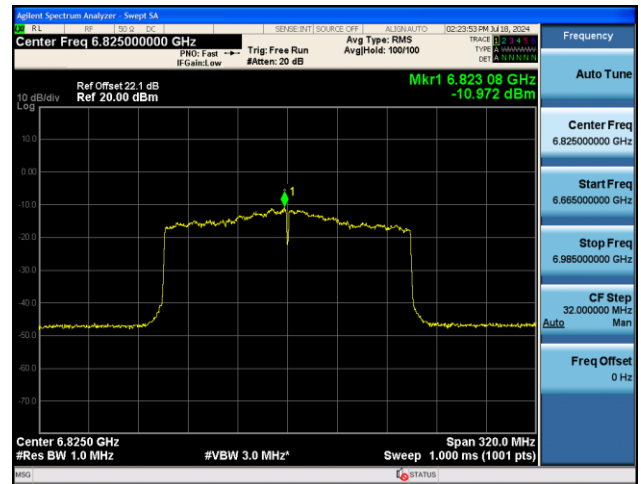

802.11ax-HE80 Power Spectral Density – Ant 1

Channel 199 (6945MHz)

Channel 215 (7025MHz)

802.11ax-HE160 Power Spectral Density – Ant 1

Channel 15 (6025MHz)

Channel 47 (6185MHz)

Channel 79 (6345MHz)

Channel 111 (6505MHz)

Channel 143 (6665MHz)

Channel 175 (6825MHz)

Channel 207 (6985MHz)

802.11ax-HE20 Power Spectral Density - Ant 1

26 Tone_RU0_CH1 (5955MHz)

26 Tone_RU8_CH93 (6415MHz)

26 Tone_RU0_CH97 (6435MHz)

26 Tone_RU8_CH113 (6515MHz)