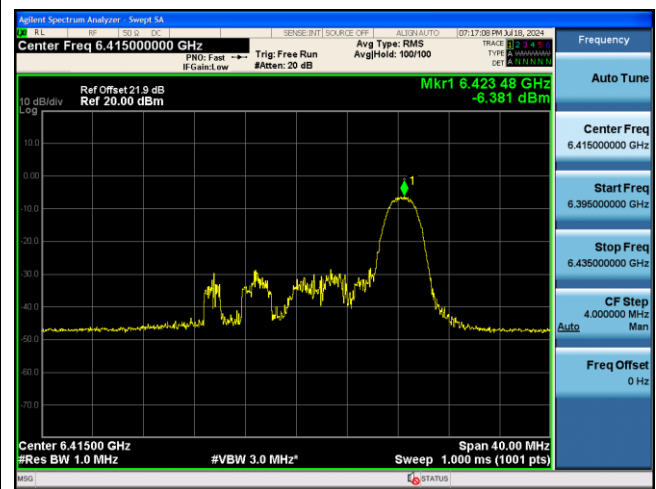

Channel 143 (6665MHz)

Channel 175 (6825MHz)

Channel 207 (6985MHz)

802.11ax-HE20 Power Spectral Density - Ant 1

26 Tone_RU0_CH1 (5955MHz)

26 Tone_RU8_CH93 (6415MHz)

26 Tone_RU0_CH97 (6435MHz)

26 Tone_RU8_CH113 (6515MHz)

26 Tone_RU0_CH117 (6535MHz)

26 Tone_RU8_CH181 (6855MHz)