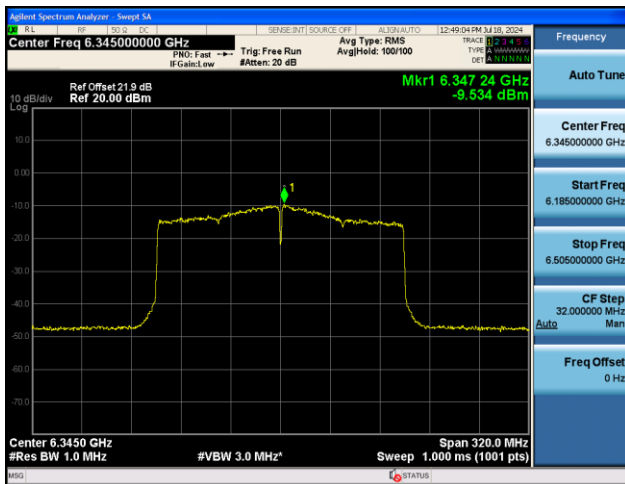

802.11ax-HE80 Power Spectral Density – Ant 1

Channel 199 (6945MHz)

Channel 215 (7025MHz)

802.11ax-HE160 Power Spectral Density – Ant 1

Channel 15 (6025MHz)

Channel 47 (6185MHz)

Channel 79 (6345MHz)

Channel 111 (6505MHz)

Channel 143 (6665MHz)

Channel 175 (6825MHz)

Channel 207 (6985MHz)

802.11ax-HE20 Power Spectral Density - Ant 1

26 Tone_RU0_CH1 (5955MHz)

26 Tone_RU8_CH93 (6415MHz)

26 Tone_RU0_CH97 (6435MHz)

26 Tone_RU8_CH113 (6515MHz)