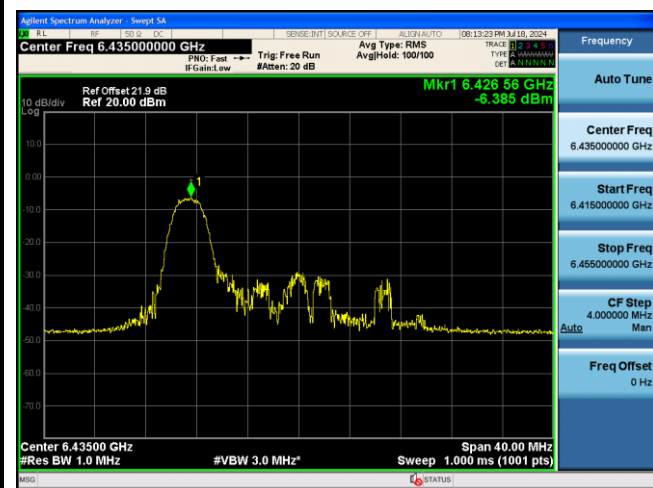

Channel 143 (6665MHz)

Channel 175 (6825MHz)

Channel 207 (6985MHz)

802.11ax-HE20 Power Spectral Density - Ant 1

26 Tone_RU0_CH1 (5955MHz)

26 Tone_RU8_CH93 (6415MHz)

26 Tone_RU0_CH97 (6435MHz)

26 Tone_RU8_CH113 (6515MHz)

26 Tone_RU0_CH117 (6535MHz)

26 Tone_RU8_CH181 (6855MHz)