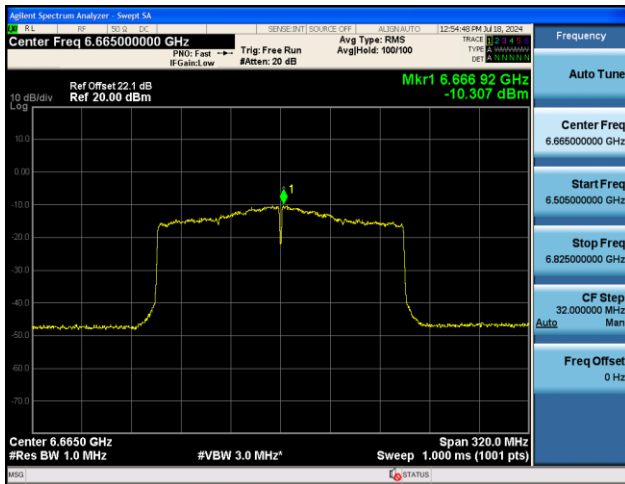

802.11ax-HE80 Power Spectral Density – Ant 1

Channel 199 (6945MHz)

Channel 215 (7025MHz)

802.11ax-HE160 Power Spectral Density – Ant 1

Channel 15 (6025MHz)

Channel 47 (6185MHz)

Channel 79 (6345MHz)

Channel 111 (6505MHz)

Channel 143 (6665MHz)

Channel 175 (6825MHz)

Channel 207 (6985MHz)

802.11ax-HE20 Power Spectral Density - Ant 1

26 Tone_RU0_CH1 (5955MHz)

26 Tone_RU8_CH93 (6415MHz)

26 Tone_RU0_CH97 (6435MHz)

26 Tone_RU8_CH113 (6515MHz)