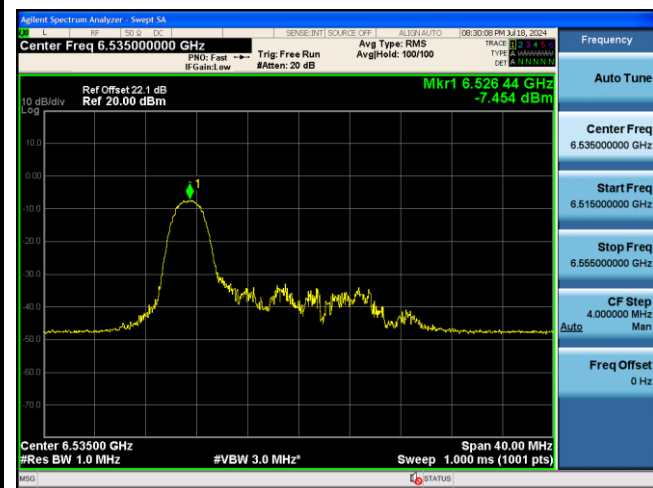

Channel 143 (6665MHz)

Channel 175 (6825MHz)

Channel 207 (6985MHz)

802.11ax-HE20 Power Spectral Density - Ant 1

26 Tone_RU0_CH1 (5955MHz)

26 Tone_RU8_CH93 (6415MHz)

26 Tone_RU0_CH97 (6435MHz)

26 Tone_RU8_CH113 (6515MHz)

26 Tone_RU0_CH117 (6535MHz)

26 Tone_RU8_CH181 (6855MHz)