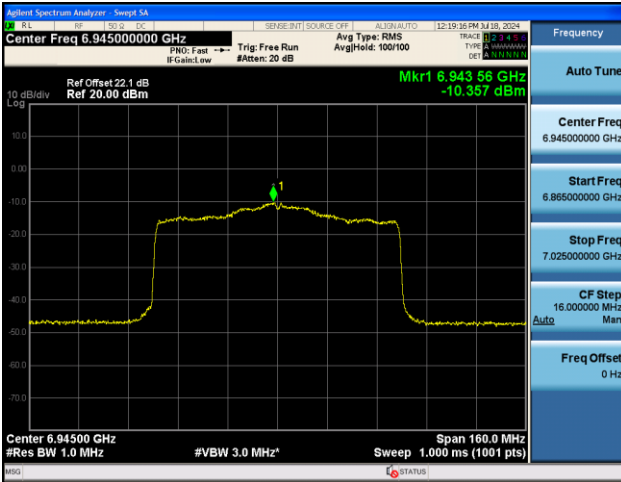

802.11ax-HE80 Power Spectral Density – Ant 1

Channel 199 (6945MHz)

Channel 215 (7025MHz)

802.11ax-HE160 Power Spectral Density – Ant 1

Channel 15 (6025MHz)

Channel 47 (6185MHz)

Channel 79 (6345MHz)

Channel 111 (6505MHz)

Channel 143 (6665MHz)

Channel 175 (6825MHz)

Channel 207 (6985MHz)

802.11ax-HE20 Power Spectral Density - Ant 1

26 Tone_RU0_CH1 (5955MHz)

26 Tone_RU8_CH93 (6415MHz)

26 Tone_RU0_CH97 (6435MHz)

26 Tone_RU8_CH113 (6515MHz)