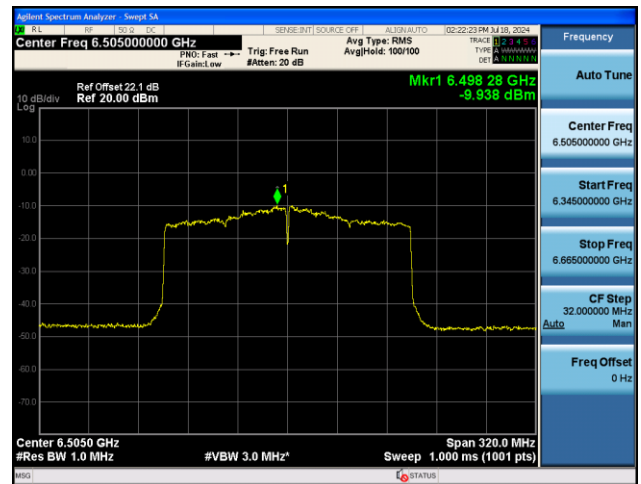

802.11ax-HE80 Power Spectral Density – Ant 1

Channel 199 (6945MHz)

Channel 215 (7025MHz)

802.11ax-HE160 Power Spectral Density – Ant 1

Channel 15 (6025MHz)

Channel 47 (6185MHz)

Channel 79 (6345MHz)

Channel 111 (6505MHz)

Channel 143 (6665MHz)

Channel 175 (6825MHz)

Channel 207 (6985MHz)

802.11ax-HE20 Power Spectral Density - Ant 1

26 Tone_RU0_CH1 (5955MHz)

26 Tone_RU8_CH93 (6415MHz)

26 Tone_RU0_CH97 (6435MHz)

26 Tone_RU8_CH113 (6515MHz)