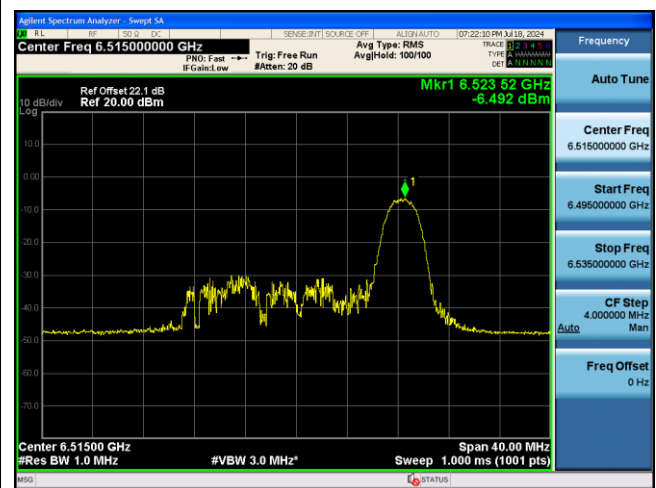

Channel 143 (6665MHz)

Channel 175 (6825MHz)

Channel 207 (6985MHz)

802.11ax-HE20 Power Spectral Density - Ant 1

26 Tone_RU0_CH1 (5955MHz)

26 Tone_RU8_CH93 (6415MHz)

26 Tone_RU0_CH97 (6435MHz)

26 Tone_RU8_CH113 (6515MHz)