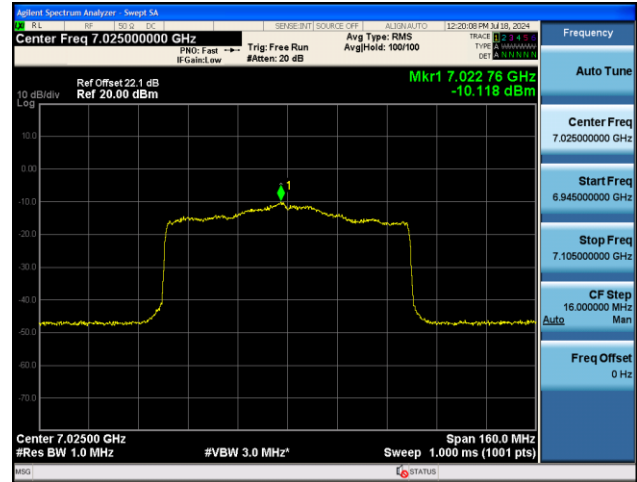

802.11ax-HE80 Power Spectral Density – Ant 1

Channel 199 (6945MHz)

Channel 215 (7025MHz)

802.11ax-HE160 Power Spectral Density – Ant 1

Channel 15 (6025MHz)

Channel 47 (6185MHz)

Channel 79 (6345MHz)

Channel 111 (6505MHz)

Channel 143 (6665MHz)

Channel 175 (6825MHz)

Channel 207 (6985MHz)

802.11ax-HE20 Power Spectral Density - Ant 1

26 Tone_RU0_CH1 (5955MHz)

26 Tone_RU8_CH93 (6415MHz)

26 Tone_RU0_CH97 (6435MHz)

26 Tone_RU8_CH113 (6515MHz)