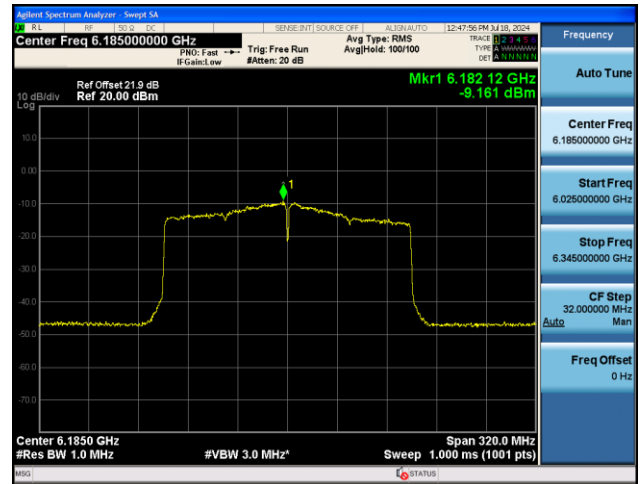

802.11ax-HE80 Power Spectral Density – Ant 1

Channel 199 (6945MHz)

Channel 215 (7025MHz)

802.11ax-HE160 Power Spectral Density – Ant 1

Channel 15 (6025MHz)

Channel 47 (6185MHz)

Channel 79 (6345MHz)

Channel 111 (6505MHz)

Channel 143 (6665MHz)

Channel 175 (6825MHz)

Channel 207 (6985MHz)

802.11ax-HE20 Power Spectral Density - Ant 1

26 Tone_RU0_CH1 (5955MHz)

26 Tone_RU8_CH93 (6415MHz)

26 Tone_RU0_CH97 (6435MHz)

26 Tone_RU8_CH113 (6515MHz)