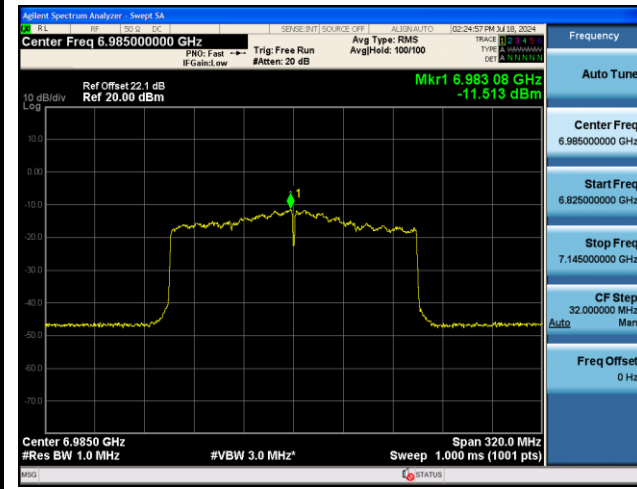

802.11ax-HE80 Power Spectral Density – Ant 1

Channel 199 (6945MHz)

Channel 215 (7025MHz)

802.11ax-HE160 Power Spectral Density – Ant 1

Channel 15 (6025MHz)

Channel 47 (6185MHz)

Channel 79 (6345MHz)

Channel 111 (6505MHz)

Channel 143 (6665MHz)

Channel 175 (6825MHz)

Channel 207 (6985MHz)

802.11ax-HE20 Power Spectral Density - Ant 1

26 Tone_RU0_CH1 (5955MHz)

26 Tone_RU8_CH93 (6415MHz)

26 Tone_RU0_CH97 (6435MHz)

26 Tone_RU8_CH113 (6515MHz)