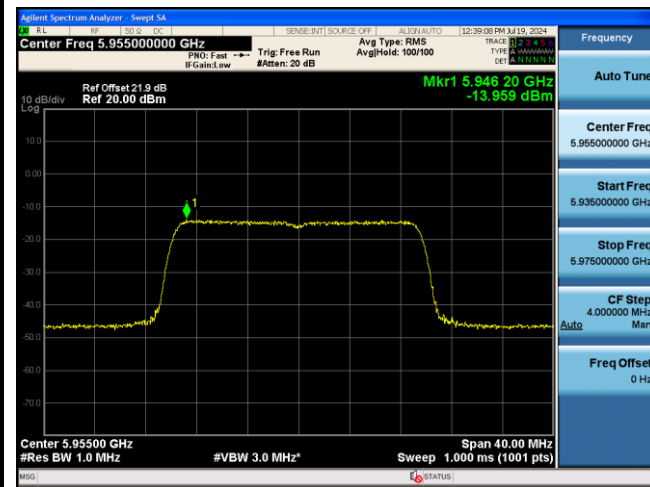

106 Tone_RU106_CH117 (6535MHz)

106 Tone_RU0_CH107 (6855MHz)

106 Tone_RU106_CH189 (6895MHz)

106 Tone_RU107_CH233 (7115MHz)

802.11ax-HE20 Power Spectral Density - Ant 0

242 Tone_RU122_CH1 (5955MHz)

242 Tone_RU122_CH93 (6415MHz)