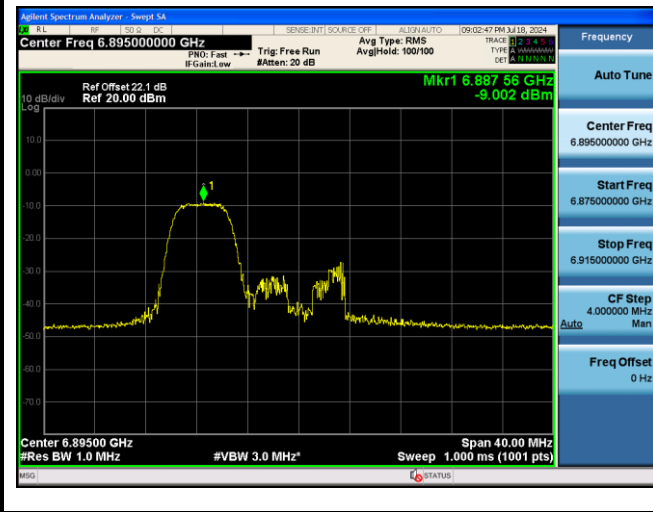

802.11ax-HE20 Power Spectral Density - Ant 0

52 Tone_RU74_CH1 (5955MHz)

52 Tone_RU77_CH93 (6415MHz)

52 Tone_RU74_CH97 (6435MHz)

52 Tone_RU77_CH113 (6515MHz)

52 Tone_RU74_CH117 (6535MHz)

52 Tone_RU77_CH181 (6855MHz)

52 Tone_RU74_CH189 (6895MHz)

52 Tone_RU77_CH233 (7115MHz)

802.11ax-HE20 Power Spectral Density - Ant 0

106 Tone_RU106_CH1 (5955MHz)

106 Tone_RU107_CH93 (6415MHz)

106 Tone_RU106_CH97 (6435MHz)

106 Tone_RU107_CH113 (6515MHz)