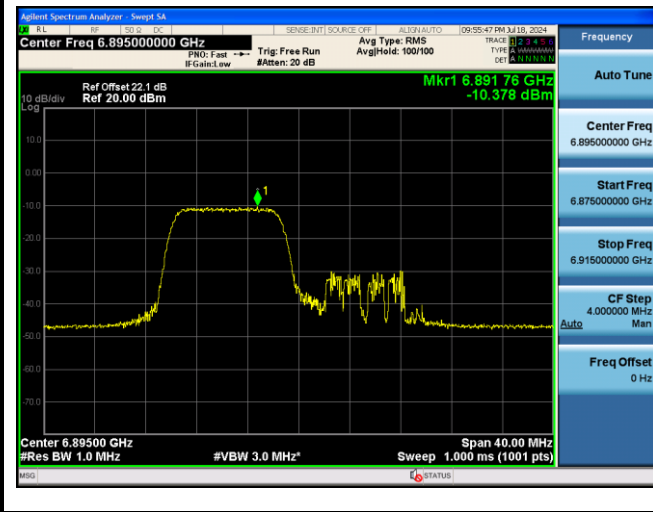

52 Tone_RU74_CH189 (6895MHz)

52 Tone_RU77_CH233 (7115MHz)

802.11ax-HE20 Power Spectral Density - Ant 0

106 Tone_RU106_CH1 (5955MHz)

106 Tone_RU107_CH93 (6415MHz)

106 Tone_RU106_CH97 (6435MHz)

106 Tone_RU107_CH113 (6515MHz)

106 Tone_RU106_CH117 (6535MHz)

106 Tone_RU0_CH107 (6855MHz)

106 Tone_RU106_CH189 (6895MHz)

106 Tone_RU107_CH233 (7115MHz)

802.11ax-HE20 Power Spectral Density - Ant 0

242 Tone_RU122_CH1 (5955MHz)

242 Tone_RU122_CH93 (6415MHz)