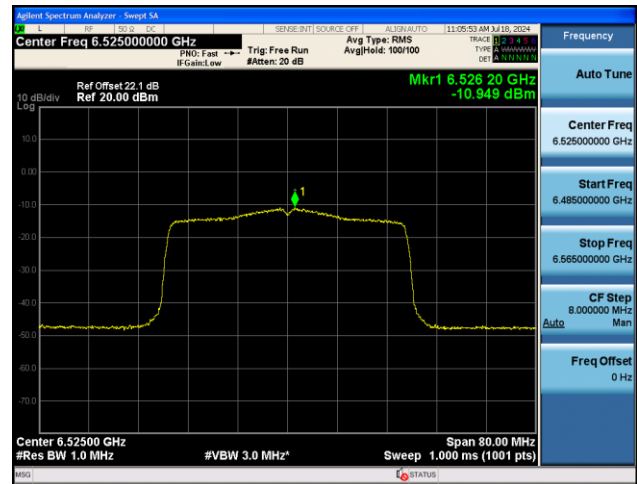

Channel 233 (7115MHz)

802.11ax-HE40 Power Spectral Density – Ant 0

Channel 3 (5965MHz)

Channel 51 (6205MHz)

Channel 91 (6405MHz)

Channel 99 (6445MHz)

Channel 107 (6485MHz)

Channel 115 (6525MHz)

802.11ax-HE40 Power Spectral Density – Ant 0

Channel 179 (6845MHz)

Channel 187 (6885MHz)

Channel 195 (6925MHz)

Channel 211 (7005MHz)

Channel 227 (7085MHz)

802.11ax-HE80 Power Spectral Density – Ant 0

Channel 7 (5985MHz)