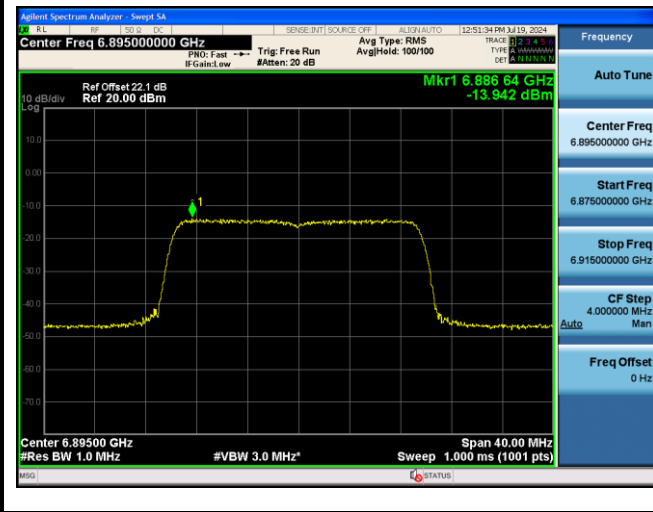

242 Tone_RU122_CH97 (6435MHz)

242 Tone_RU122_CH113 (6515MHz)

242 Tone_RU122_CH117 (6535MHz)

242 Tone_RU122_CH181 (6855MHz)

242 Tone_RU122_CH189 (6895MHz)

242 Tone_RU122_CH233 (7115MHz)