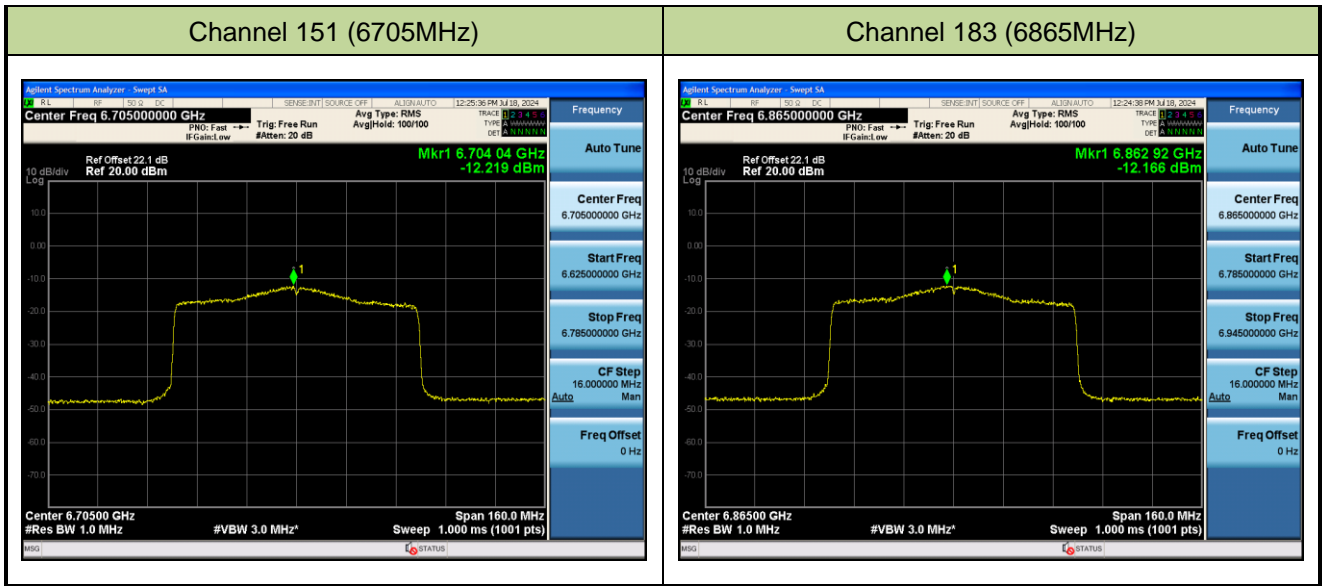

Channel 55 (6225MHz)

Channel 87 (6385MHz)

Channel 103 (6465MHz)

Channel 119 (6545MHz)

Channel 135 (6625MHz)

802.11ax-HE80 Power Spectral Density – Ant 0

Channel 199 (6945MHz)

Channel 215 (7025MHz)

802.11ax-HE160 Power Spectral Density – Ant 0

Channel 15 (6025MHz)

Channel 47 (6185MHz)

Channel 79 (6345MHz)

Channel 111 (6505MHz)

Channel 143 (6665MHz)

Channel 175 (6825MHz)

802.11ax-HE20 Power Spectral Density - Ant 0