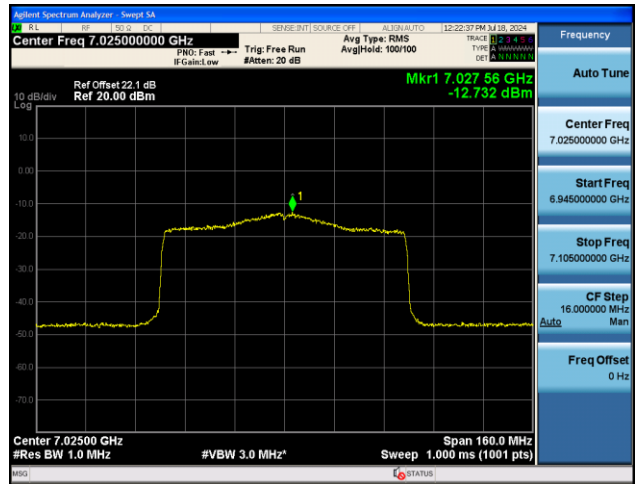

Channel 55 (6225MHz)

Channel 87 (6385MHz)

Channel 103 (6465MHz)

Channel 119 (6545MHz)

Channel 135 (6625MHz)

802.11ax-HE80 Power Spectral Density – Ant 0

Channel 199 (6945MHz)

Channel 215 (7025MHz)

802.11ax-HE160 Power Spectral Density – Ant 0

Channel 15 (6025MHz)

Channel 47 (6185MHz)

Channel 79 (6345MHz)

Channel 111 (6505MHz)

Channel 143 (6665MHz)

Channel 175 (6825MHz)

802.11ax-HE20 Power Spectral Density - Ant 0