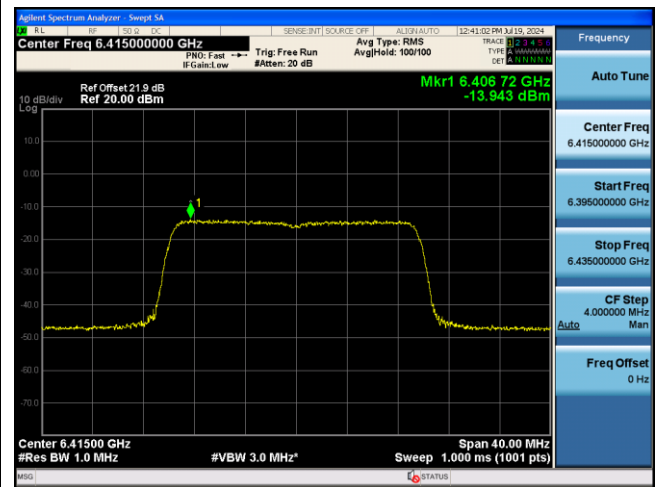

106 Tone_RU106_CH117 (6535MHz)

106 Tone_RU0_CH107 (6855MHz)

106 Tone_RU106_CH189 (6895MHz)

106 Tone_RU107_CH233 (7115MHz)

802.11ax-HE20 Power Spectral Density - Ant 0

242 Tone_RU122_CH1 (5955MHz)

242 Tone_RU122_CH93 (6415MHz)