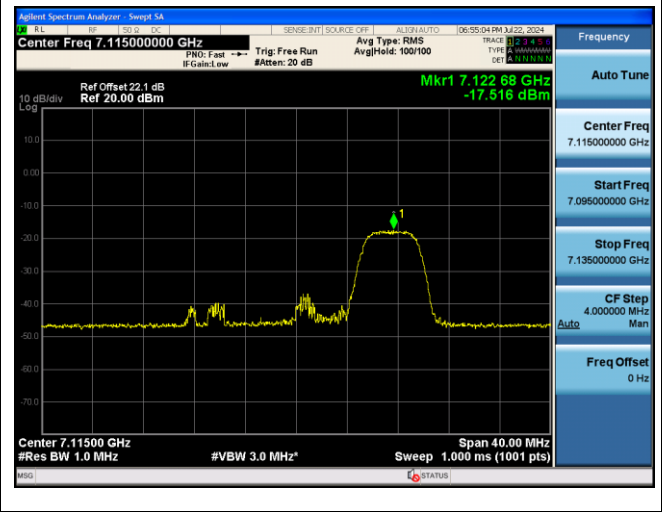

52 Tone_RU77_CH233 (7115MHz)