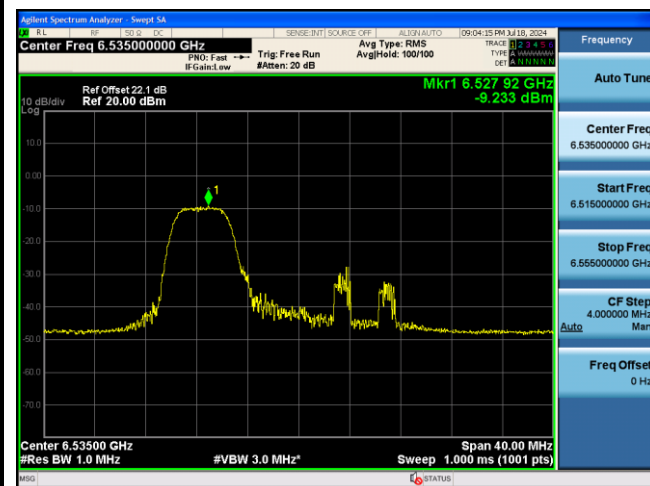

802.11ax-HE20 Power Spectral Density - Ant 0

52 Tone_RU74_CH1 (5955MHz)

52 Tone_RU77_CH93 (6415MHz)

52 Tone_RU74_CH97 (6435MHz)

52 Tone_RU77_CH113 (6515MHz)

52 Tone_RU74_CH117 (6535MHz)

52 Tone_RU77_CH181 (6855MHz)

52 Tone_RU74_CH189 (6895MHz)

52 Tone_RU77_CH233 (7115MHz)

802.11ax-HE20 Power Spectral Density - Ant 0

106 Tone_RU106_CH1 (5955MHz)

106 Tone_RU107_CH93 (6415MHz)

106 Tone_RU106_CH97 (6435MHz)

106 Tone_RU107_CH113 (6515MHz)