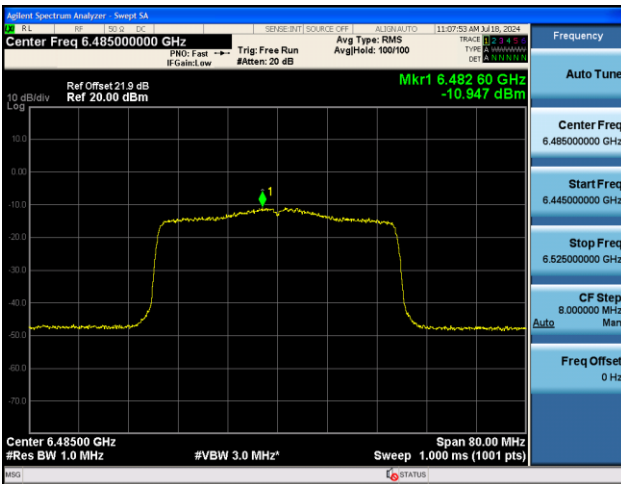

Channel 233 (7115MHz)

802.11ax-HE40 Power Spectral Density – Ant 0

Channel 3 (5965MHz)

Channel 51 (6205MHz)

Channel 91 (6405MHz)

Channel 99 (6445MHz)

Channel 107 (6485MHz)

Channel 115 (6525MHz)

802.11ax-HE40 Power Spectral Density – Ant 0

Channel 179 (6845MHz)

Channel 187 (6885MHz)

Channel 195 (6925MHz)

Channel 211 (7005MHz)

Channel 227 (7085MHz)

802.11ax-HE80 Power Spectral Density – Ant 0

Channel 7 (5985MHz)