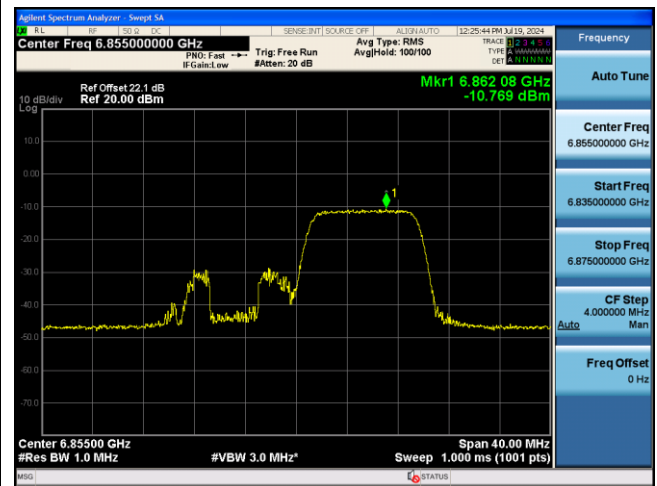

106 Tone_RU0_CH107 (6855MHz)