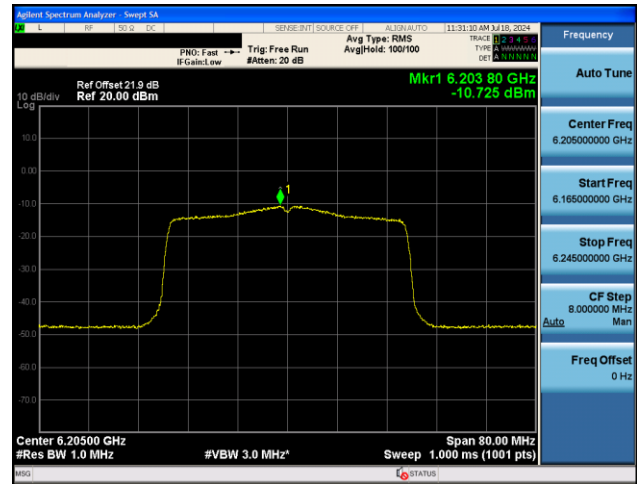

Channel 233 (7115MHz)

802.11ax-HE40 Power Spectral Density – Ant 0

Channel 3 (5965MHz)

Channel 51 (6205MHz)

Channel 91 (6405MHz)

Channel 99 (6445MHz)

Channel 107 (6485MHz)

Channel 115 (6525MHz)

802.11ax-HE40 Power Spectral Density – Ant 0

Channel 179 (6845MHz)

Channel 187 (6885MHz)

Channel 195 (6925MHz)

Channel 211 (7005MHz)

Channel 227 (7085MHz)

802.11ax-HE80 Power Spectral Density – Ant 0

Channel 7 (5985MHz)