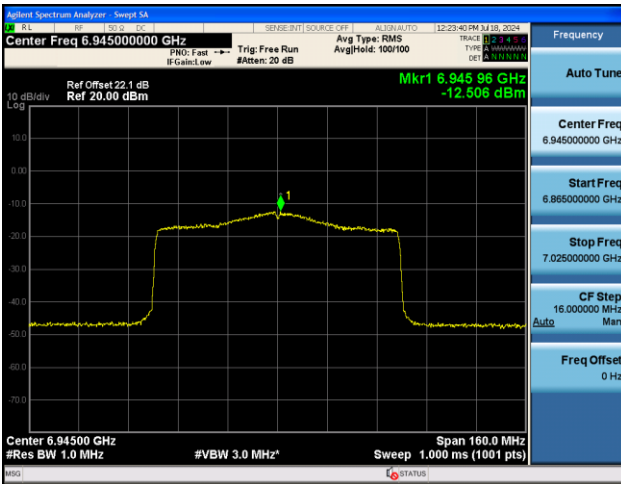

Channel 55 (6225MHz)

Channel 87 (6385MHz)

Channel 103 (6465MHz)

Channel 119 (6545MHz)

Channel 135 (6625MHz)

802.11ax-HE80 Power Spectral Density – Ant 0

Channel 199 (6945MHz)

Channel 215 (7025MHz)

802.11ax-HE160 Power Spectral Density – Ant 0

Channel 15 (6025MHz)

Channel 47 (6185MHz)

Channel 79 (6345MHz)

Channel 111 (6505MHz)

Channel 143 (6665MHz)

Channel 175 (6825MHz)

802.11ax-HE20 Power Spectral Density - Ant 0