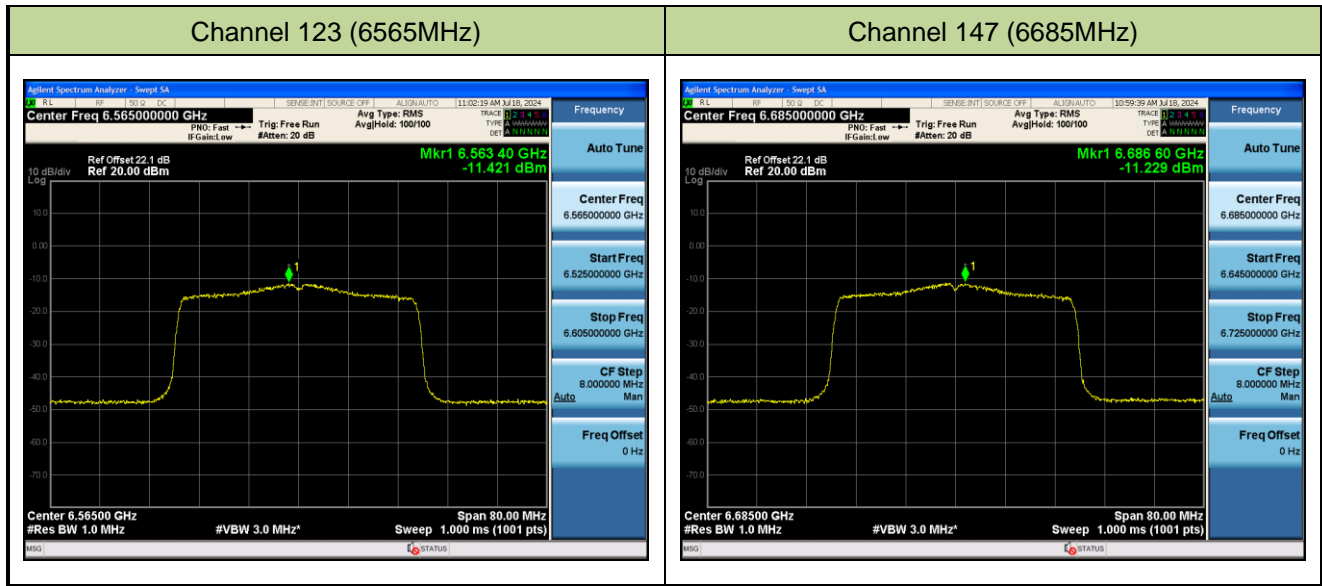

Channel 233 (7115MHz)

802.11ax-HE40 Power Spectral Density – Ant 0

Channel 3 (5965MHz)

Channel 51 (6205MHz)

Channel 91 (6405MHz)

Channel 99 (6445MHz)

Channel 107 (6485MHz)

Channel 115 (6525MHz)

802.11ax-HE40 Power Spectral Density – Ant 0

Channel 179 (6845MHz)

Channel 187 (6885MHz)

Channel 195 (6925MHz)

Channel 211 (7005MHz)

Channel 227 (7085MHz)

802.11ax-HE80 Power Spectral Density – Ant 0

Channel 7 (5985MHz)