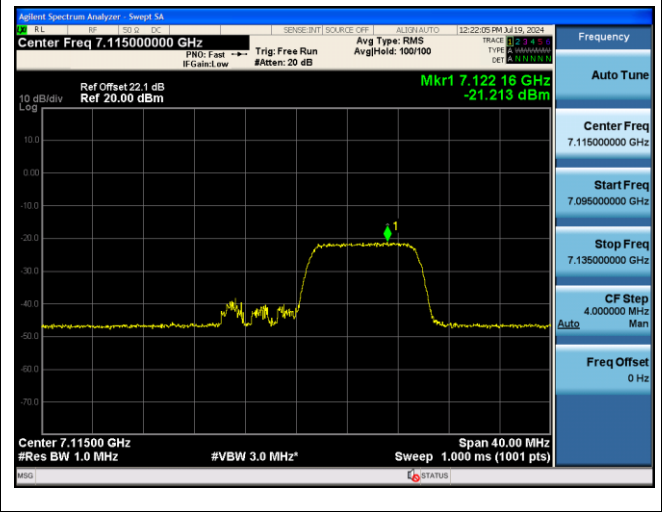

106 Tone_RU106_CH117 (6535MHz)

106 Tone_RU0_CH107 (6855MHz)

106 Tone_RU106_CH189 (6895MHz)

106 Tone_RU107_CH233 (7115MHz)

802.11ax-HE20 Power Spectral Density - Ant 0

242 Tone_RU122_CH1 (5955MHz)

242 Tone_RU122_CH93 (6415MHz)