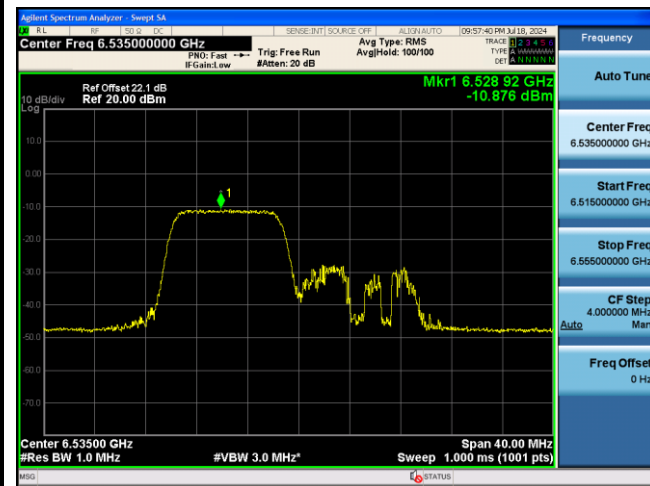

52 Tone_RU74_CH189 (6895MHz)

52 Tone_RU77_CH233 (7115MHz)

802.11ax-HE20 Power Spectral Density - Ant 0

106 Tone_RU106_CH1 (5955MHz)

106 Tone_RU107_CH93 (6415MHz)

106 Tone_RU106_CH97 (6435MHz)

106 Tone_RU107_CH113 (6515MHz)

106 Tone_RU106_CH117 (6535MHz)

106 Tone_RU0_CH107 (6855MHz)

106 Tone_RU106_CH189 (6895MHz)

106 Tone_RU107_CH233 (7115MHz)

802.11ax-HE20 Power Spectral Density - Ant 0

242 Tone_RU122_CH1 (5955MHz)

242 Tone_RU122_CH93 (6415MHz)