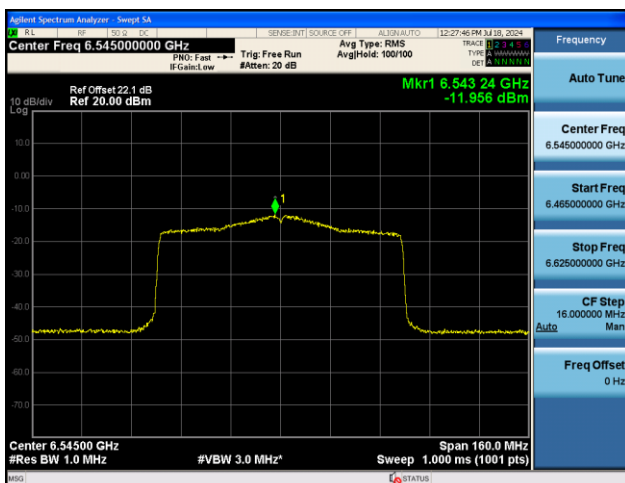

Channel 55 (6225MHz)

Channel 87 (6385MHz)

Channel 103 (6465MHz)

Channel 119 (6545MHz)

Channel 135 (6625MHz)

802.11ax-HE80 Power Spectral Density – Ant 0

Channel 199 (6945MHz)

Channel 215 (7025MHz)

802.11ax-HE160 Power Spectral Density – Ant 0

Channel 15 (6025MHz)

Channel 47 (6185MHz)

Channel 79 (6345MHz)

Channel 111 (6505MHz)

Channel 143 (6665MHz)

Channel 175 (6825MHz)

802.11ax-HE20 Power Spectral Density - Ant 0