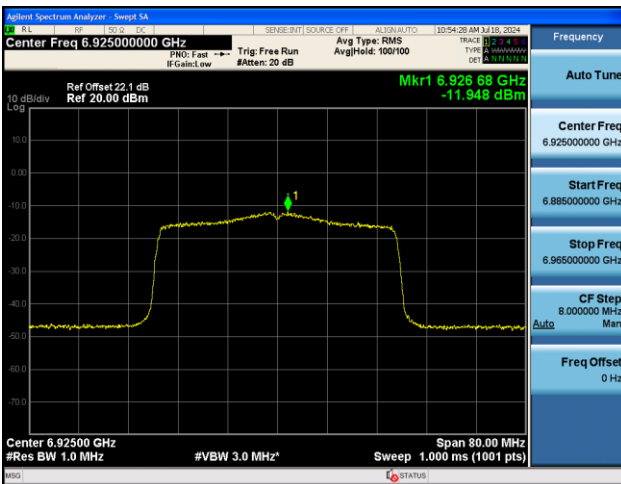

802.11ax-HE40 Power Spectral Density – Ant 0

Channel 179 (6845MHz)

Channel 187 (6885MHz)

Channel 195 (6925MHz)

Channel 211 (7005MHz)

Channel 227 (7085MHz)

802.11ax-HE80 Power Spectral Density – Ant 0

Channel 7 (5985MHz)

Channel 55 (6225MHz)

Channel 87 (6385MHz)

Channel 103 (6465MHz)

Channel 119 (6545MHz)

Channel 135 (6625MHz)

802.11ax-HE80 Power Spectral Density – Ant 0

Channel 199 (6945MHz)

Channel 215 (7025MHz)