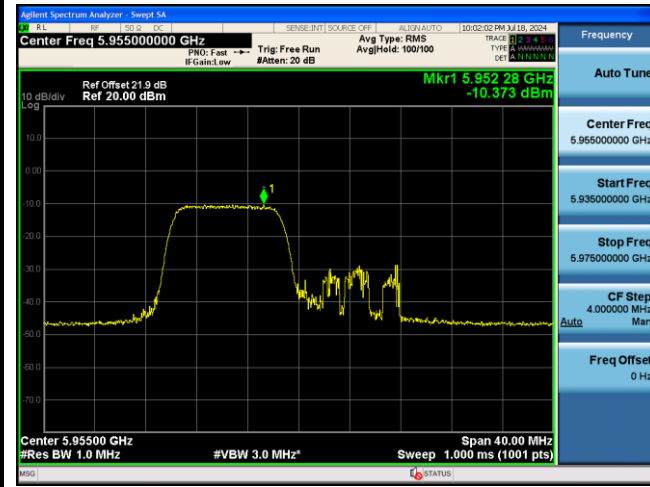

52 Tone_RU74_CH189 (6895MHz)

52 Tone_RU77_CH233 (7115MHz)

802.11ax-HE20 Power Spectral Density - Ant 0

106 Tone_RU106_CH1 (5955MHz)

106 Tone_RU107_CH93 (6415MHz)

106 Tone_RU106_CH97 (6435MHz)

106 Tone_RU107_CH113 (6515MHz)

106 Tone_RU106_CH117 (6535MHz)

106 Tone_RU0_CH107 (6855MHz)

106 Tone_RU106_CH189 (6895MHz)

106 Tone_RU107_CH233 (7115MHz)

802.11ax-HE20 Power Spectral Density - Ant 0

242 Tone_RU122_CH1 (5955MHz)

242 Tone_RU122_CH93 (6415MHz)