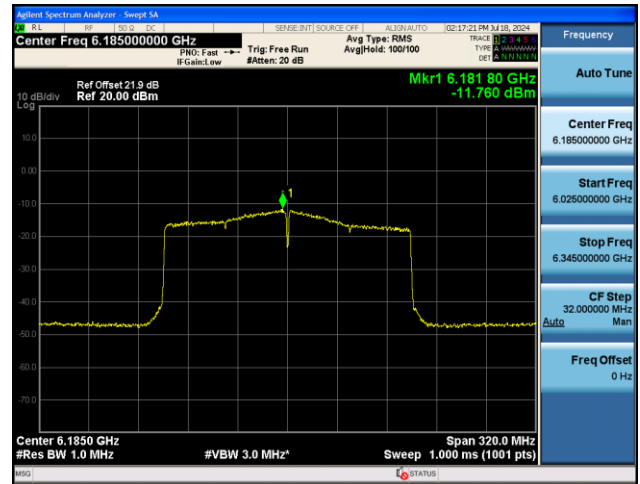

Channel 55 (6225MHz)

Channel 87 (6385MHz)

Channel 103 (6465MHz)

Channel 119 (6545MHz)

Channel 135 (6625MHz)

802.11ax-HE80 Power Spectral Density – Ant 0

Channel 199 (6945MHz)

Channel 215 (7025MHz)

802.11ax-HE160 Power Spectral Density – Ant 0

Channel 15 (6025MHz)

Channel 47 (6185MHz)

Channel 79 (6345MHz)

Channel 111 (6505MHz)

Channel 143 (6665MHz)

Channel 175 (6825MHz)

802.11ax-HE20 Power Spectral Density - Ant 0