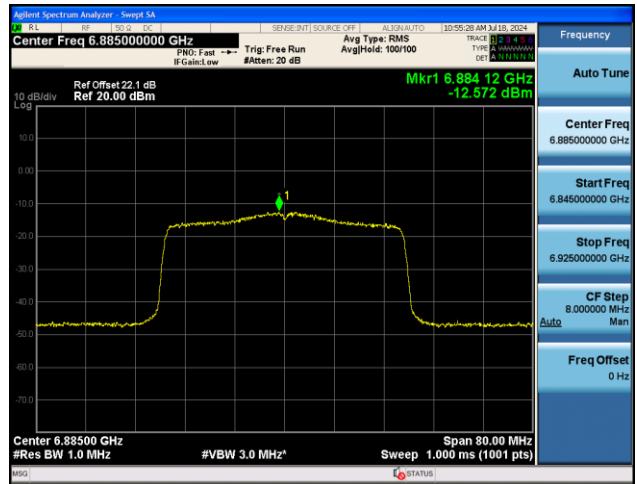

Channel 233 (7115MHz)

802.11ax-HE40 Power Spectral Density – Ant 0

Channel 3 (5965MHz)

Channel 51 (6205MHz)

Channel 91 (6405MHz)

Channel 99 (6445MHz)

Channel 107 (6485MHz)

Channel 115 (6525MHz)

802.11ax-HE40 Power Spectral Density – Ant 0

Channel 179 (6845MHz)

Channel 187 (6885MHz)

Channel 195 (6925MHz)

Channel 211 (7005MHz)

Channel 227 (7085MHz)

802.11ax-HE80 Power Spectral Density – Ant 0

Channel 7 (5985MHz)