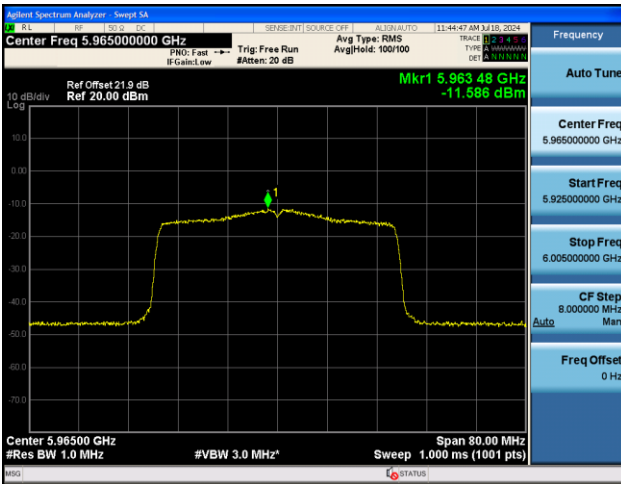

Channel 233 (7115MHz)

802.11ax-HE40 Power Spectral Density – Ant 0

Channel 3 (5965MHz)

Channel 51 (6205MHz)

Channel 91 (6405MHz)

Channel 99 (6445MHz)

Channel 107 (6485MHz)

Channel 115 (6525MHz)

802.11ax-HE40 Power Spectral Density – Ant 0

Channel 179 (6845MHz)

Channel 187 (6885MHz)

Channel 195 (6925MHz)

Channel 211 (7005MHz)

Channel 227 (7085MHz)

802.11ax-HE80 Power Spectral Density – Ant 0

Channel 7 (5985MHz)