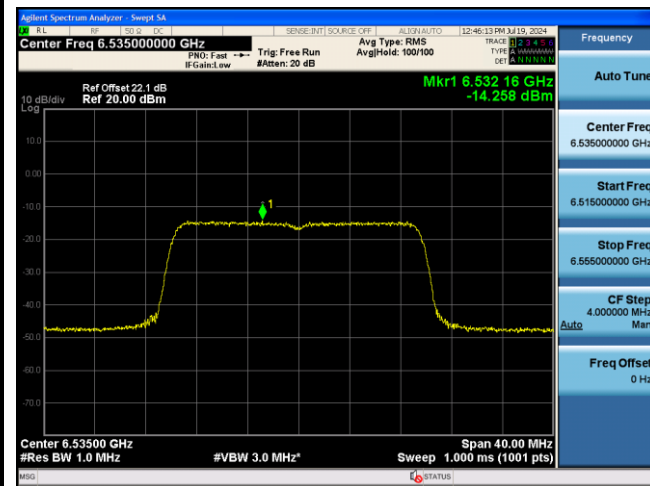

242 Tone_RU122_CH117 (6535MHz)