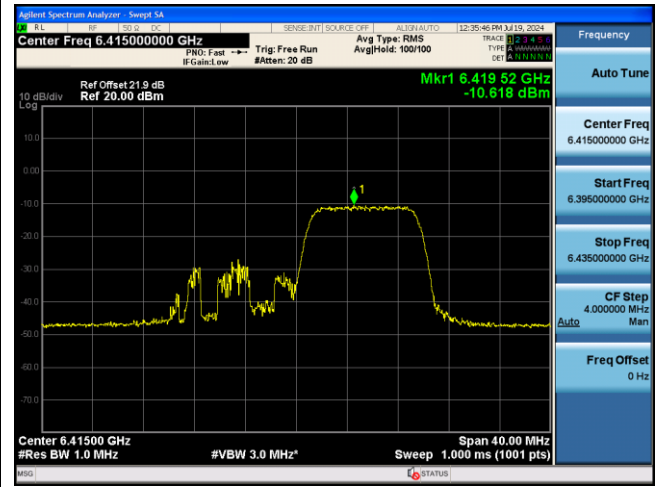

52 Tone_RU74_CH189 (6895MHz)

52 Tone_RU77_CH233 (7115MHz)

802.11ax-HE20 Power Spectral Density - Ant 0

106 Tone_RU106_CH1 (5955MHz)

106 Tone_RU107_CH93 (6415MHz)

106 Tone_RU106_CH97 (6435MHz)

106 Tone_RU107_CH113 (6515MHz)

106 Tone_RU106_CH117 (6535MHz)

106 Tone_RU0_CH107 (6855MHz)

106 Tone_RU106_CH189 (6895MHz)

106 Tone_RU107_CH233 (7115MHz)

802.11ax-HE20 Power Spectral Density - Ant 0

242 Tone_RU122_CH1 (5955MHz)

242 Tone_RU122_CH93 (6415MHz)