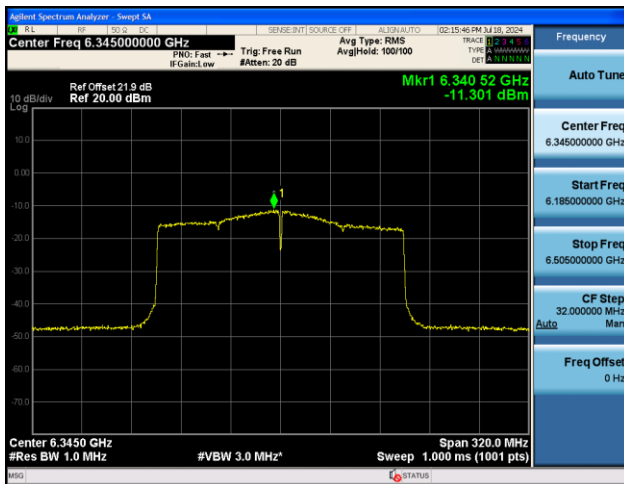

802.11ax-HE160 Power Spectral Density – Ant 0

Channel 15 (6025MHz)

Channel 47 (6185MHz)

Channel 79 (6345MHz)

Channel 111 (6505MHz)

Channel 143 (6665MHz)

Channel 175 (6825MHz)

802.11ax-HE20 Power Spectral Density - Ant 0