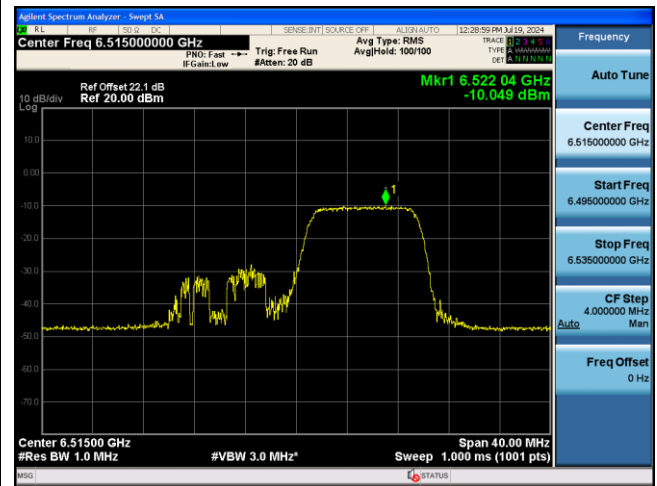

52 Tone_RU74_CH189 (6895MHz)

52 Tone_RU77_CH233 (7115MHz)

802.11ax-HE20 Power Spectral Density - Ant 0

106 Tone_RU106_CH1 (5955MHz)

106 Tone_RU107_CH93 (6415MHz)

106 Tone_RU106_CH97 (6435MHz)

106 Tone_RU107_CH113 (6515MHz)