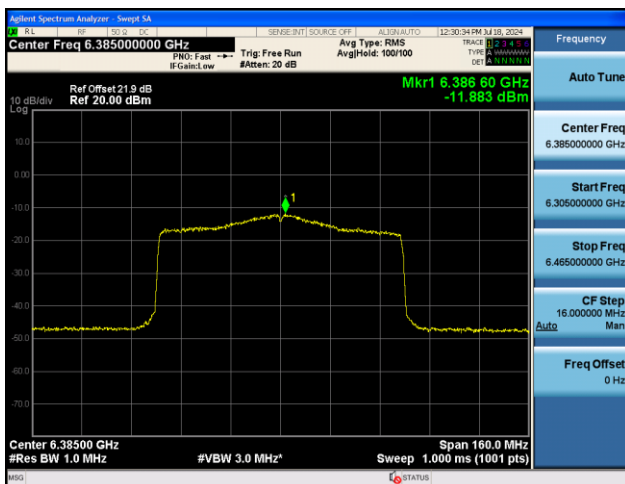

802.11ax-HE40 Power Spectral Density – Ant 0

Channel 179 (6845MHz)

Channel 187 (6885MHz)

Channel 195 (6925MHz)

Channel 211 (7005MHz)

Channel 227 (7085MHz)

802.11ax-HE80 Power Spectral Density – Ant 0

Channel 7 (5985MHz)

Channel 55 (6225MHz)

Channel 87 (6385MHz)

Channel 103 (6465MHz)

Channel 119 (6545MHz)

Channel 135 (6625MHz)

802.11ax-HE80 Power Spectral Density – Ant 0

Channel 199 (6945MHz)

Channel 215 (7025MHz)