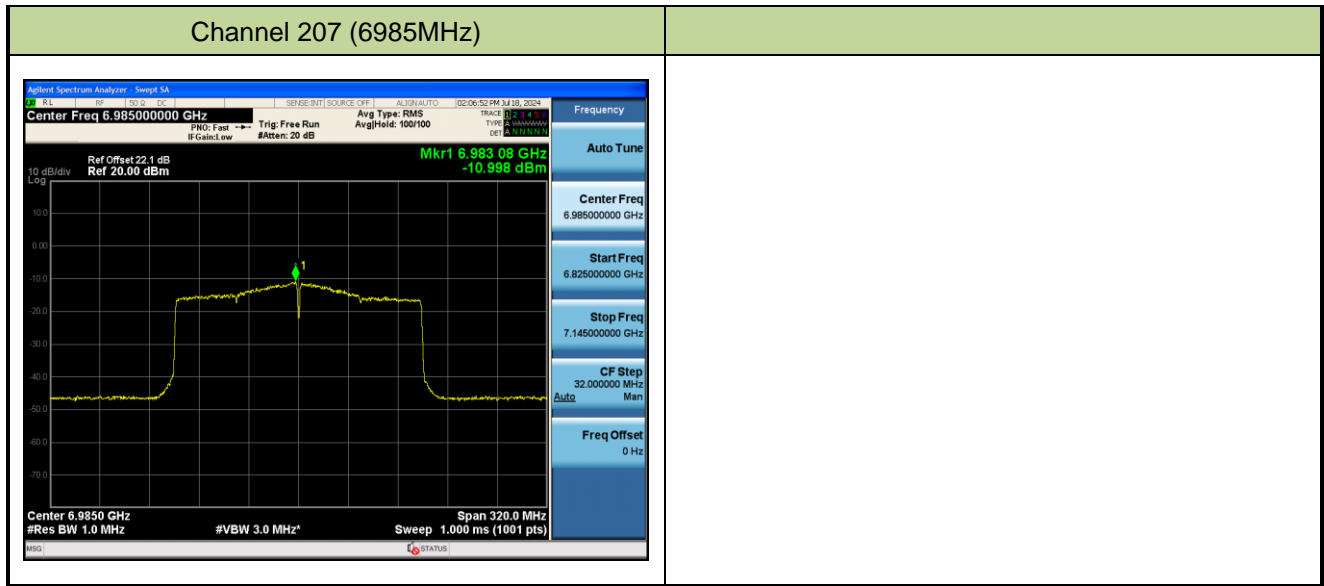

802.11ax-HE160 Power Spectral Density – Ant 0

Channel 15 (6025MHz)

Channel 47 (6185MHz)

Channel 79 (6345MHz)

Channel 111 (6505MHz)

Channel 143 (6665MHz)

Channel 175 (6825MHz)

802.11ax-HE20 Power Spectral Density - Ant 0