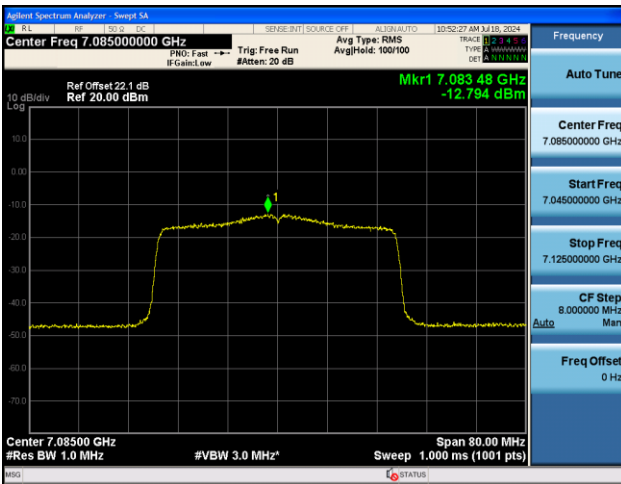

802.11ax-HE40 Power Spectral Density – Ant 0

Channel 179 (6845MHz)

Channel 187 (6885MHz)

Channel 195 (6925MHz)

Channel 211 (7005MHz)

Channel 227 (7085MHz)

802.11ax-HE80 Power Spectral Density – Ant 0

Channel 7 (5985MHz)

Channel 55 (6225MHz)

Channel 87 (6385MHz)

Channel 103 (6465MHz)

Channel 119 (6545MHz)

Channel 135 (6625MHz)

802.11ax-HE80 Power Spectral Density – Ant 0

Channel 199 (6945MHz)

Channel 215 (7025MHz)