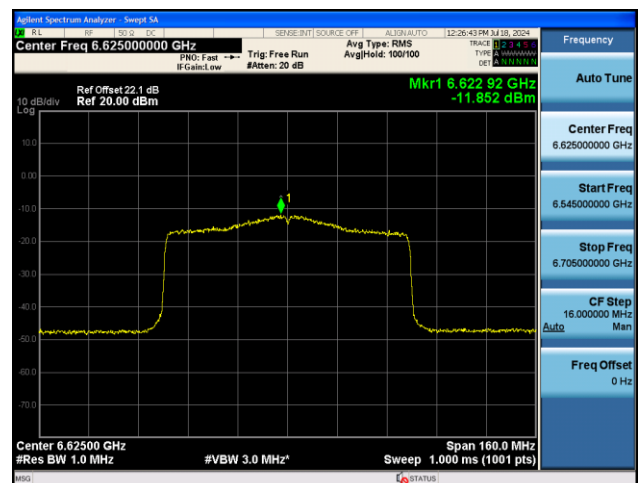

Channel 55 (6225MHz)

Channel 87 (6385MHz)

Channel 103 (6465MHz)

Channel 119 (6545MHz)

Channel 135 (6625MHz)

802.11ax-HE80 Power Spectral Density – Ant 0

Channel 199 (6945MHz)

Channel 215 (7025MHz)

802.11ax-HE160 Power Spectral Density – Ant 0

Channel 15 (6025MHz)

Channel 47 (6185MHz)

Channel 79 (6345MHz)

Channel 111 (6505MHz)

Channel 143 (6665MHz)

Channel 175 (6825MHz)

802.11ax-HE20 Power Spectral Density - Ant 0