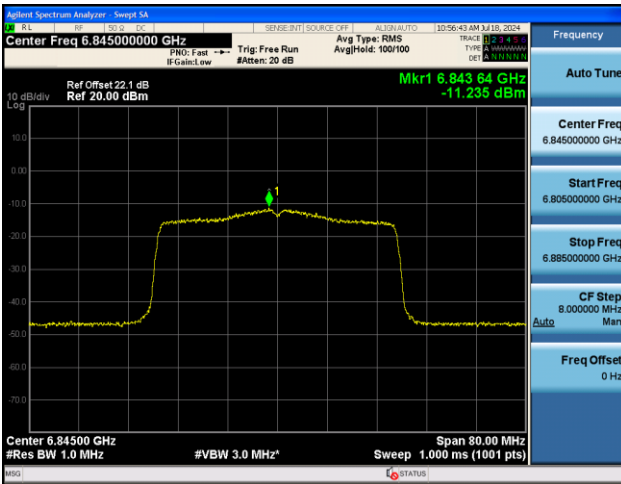

Channel 233 (7115MHz)

802.11ax-HE40 Power Spectral Density – Ant 0

Channel 3 (5965MHz)

Channel 51 (6205MHz)

Channel 91 (6405MHz)

Channel 99 (6445MHz)

Channel 107 (6485MHz)

Channel 115 (6525MHz)

802.11ax-HE40 Power Spectral Density – Ant 0

Channel 179 (6845MHz)

Channel 187 (6885MHz)

Channel 195 (6925MHz)

Channel 211 (7005MHz)

Channel 227 (7085MHz)

802.11ax-HE80 Power Spectral Density – Ant 0

Channel 7 (5985MHz)