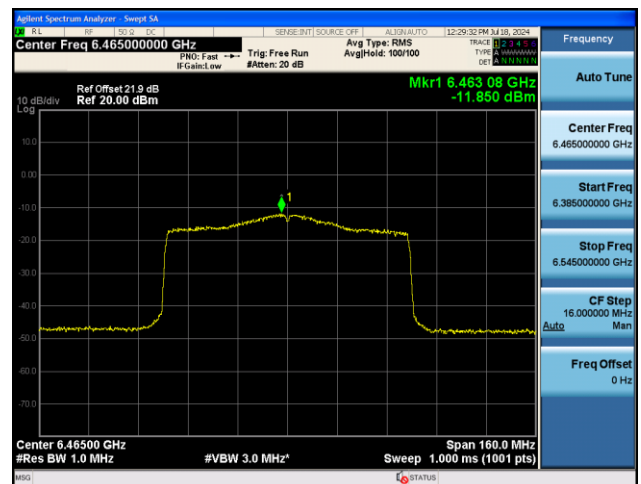

802.11ax-HE40 Power Spectral Density – Ant 0

Channel 179 (6845MHz)

Channel 187 (6885MHz)

Channel 195 (6925MHz)

Channel 211 (7005MHz)

Channel 227 (7085MHz)

802.11ax-HE80 Power Spectral Density – Ant 0

Channel 7 (5985MHz)

Channel 55 (6225MHz)

Channel 87 (6385MHz)

Channel 103 (6465MHz)

Channel 119 (6545MHz)

Channel 135 (6625MHz)

802.11ax-HE80 Power Spectral Density – Ant 0

Channel 199 (6945MHz)

Channel 215 (7025MHz)