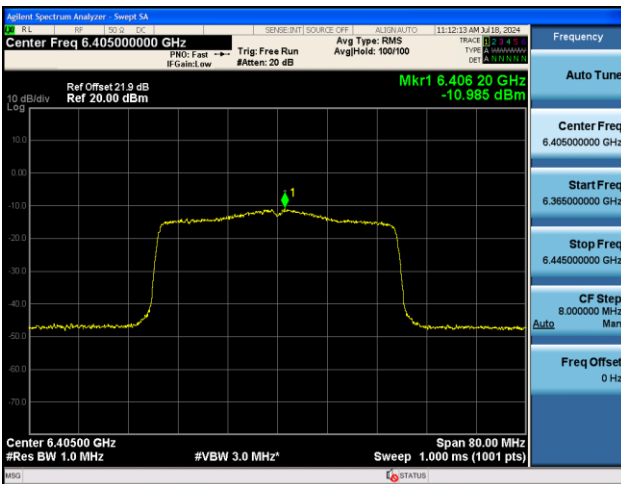

Channel 233 (7115MHz)

802.11ax-HE40 Power Spectral Density – Ant 0

Channel 3 (5965MHz)

Channel 51 (6205MHz)

Channel 91 (6405MHz)

Channel 99 (6445MHz)

Channel 107 (6485MHz)

Channel 115 (6525MHz)

802.11ax-HE40 Power Spectral Density – Ant 0

Channel 179 (6845MHz)

Channel 187 (6885MHz)

Channel 195 (6925MHz)

Channel 211 (7005MHz)

Channel 227 (7085MHz)

802.11ax-HE80 Power Spectral Density – Ant 0

Channel 7 (5985MHz)