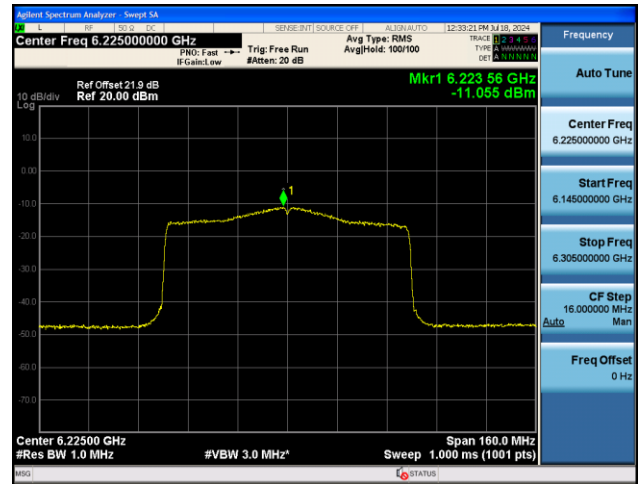

802.11ax-HE40 Power Spectral Density – Ant 0

Channel 179 (6845MHz)

Channel 187 (6885MHz)

Channel 195 (6925MHz)

Channel 211 (7005MHz)

Channel 227 (7085MHz)

802.11ax-HE80 Power Spectral Density – Ant 0

Channel 7 (5985MHz)

Channel 55 (6225MHz)

Channel 87 (6385MHz)

Channel 103 (6465MHz)

Channel 119 (6545MHz)

Channel 135 (6625MHz)

802.11ax-HE80 Power Spectral Density – Ant 0

Channel 199 (6945MHz)

Channel 215 (7025MHz)