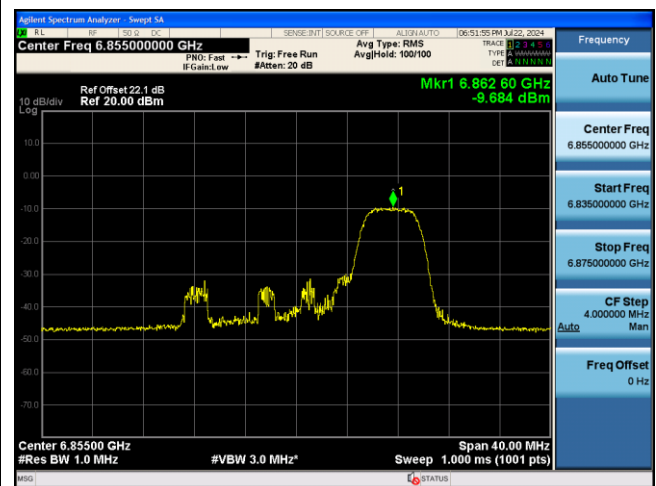

802.11ax-HE20 Power Spectral Density - Ant 0

52 Tone_RU74_CH1 (5955MHz)

52 Tone_RU77_CH93 (6415MHz)

52 Tone_RU74_CH97 (6435MHz)

52 Tone_RU77_CH113 (6515MHz)

52 Tone_RU74_CH117 (6535MHz)

52 Tone_RU77_CH181 (6855MHz)

52 Tone_RU74_CH189 (6895MHz)

52 Tone_RU77_CH233 (7115MHz)

802.11ax-HE20 Power Spectral Density - Ant 0

106 Tone_RU106_CH1 (5955MHz)

106 Tone_RU107_CH93 (6415MHz)

106 Tone_RU106_CH97 (6435MHz)

106 Tone_RU107_CH113 (6515MHz)