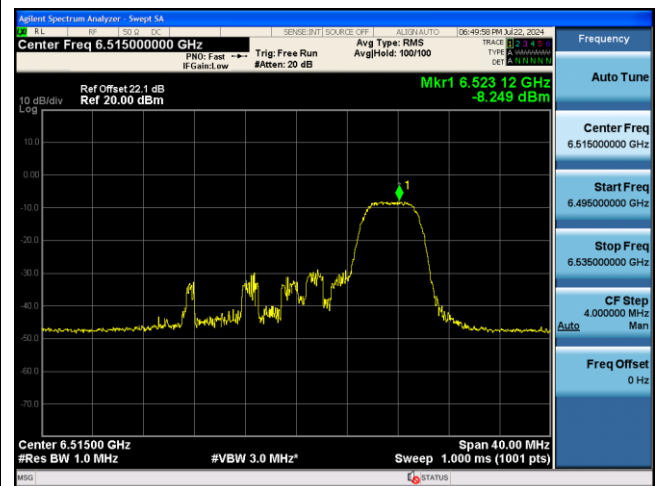

802.11ax-HE20 Power Spectral Density - Ant 0

52 Tone_RU74_CH1 (5955MHz)

52 Tone_RU77_CH93 (6415MHz)

52 Tone_RU74_CH97 (6435MHz)

52 Tone_RU77_CH113 (6515MHz)

52 Tone_RU74_CH117 (6535MHz)

52 Tone_RU77_CH181 (6855MHz)