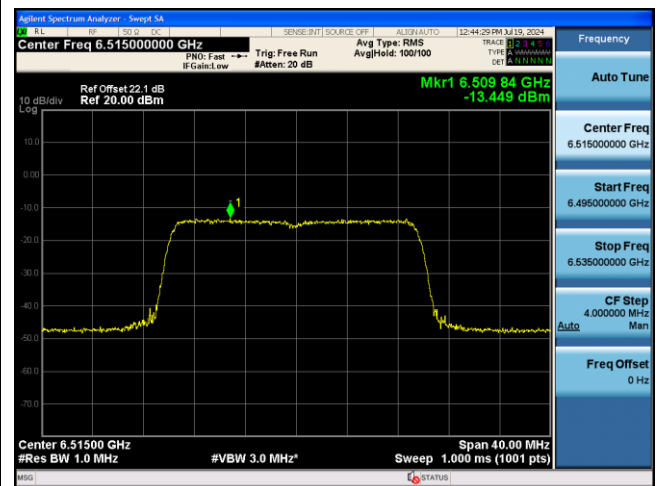

242 Tone_RU122_CH113 (6515MHz)