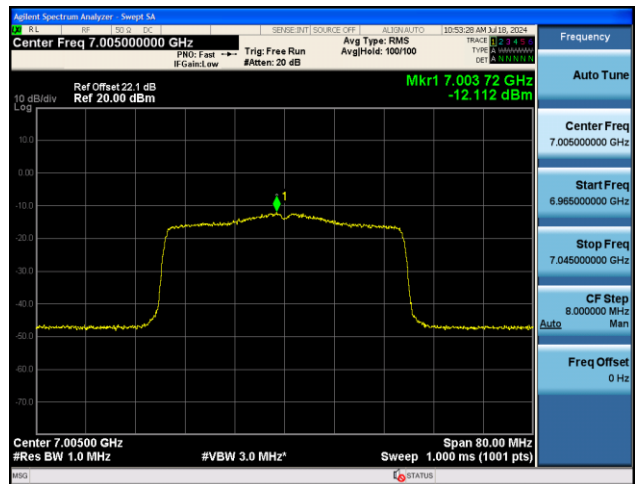

802.11ax-HE40 Power Spectral Density – Ant 0

Channel 179 (6845MHz)

Channel 187 (6885MHz)

Channel 195 (6925MHz)

Channel 211 (7005MHz)

Channel 227 (7085MHz)

802.11ax-HE80 Power Spectral Density – Ant 0

Channel 7 (5985MHz)

Channel 55 (6225MHz)

Channel 87 (6385MHz)

Channel 103 (6465MHz)

Channel 119 (6545MHz)

Channel 135 (6625MHz)

802.11ax-HE80 Power Spectral Density – Ant 0

Channel 199 (6945MHz)

Channel 215 (7025MHz)