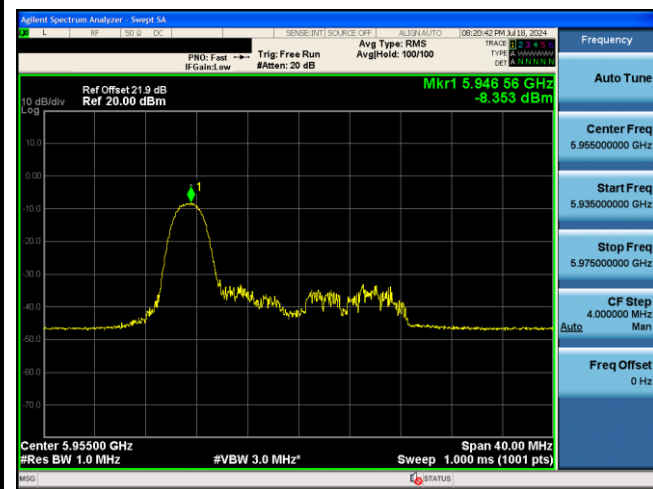

802.11ax-HE20 Power Spectral Density - Ant 0

26 Tone_RU0_CH1 (5955MHz)