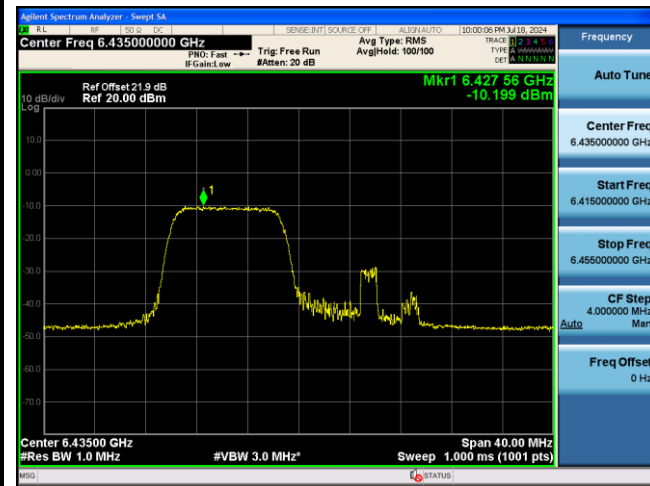

52 Tone_RU74_CH189 (6895MHz)

52 Tone_RU77_CH233 (7115MHz)

802.11ax-HE20 Power Spectral Density - Ant 0

106 Tone_RU106_CH1 (5955MHz)

106 Tone_RU107_CH93 (6415MHz)

106 Tone_RU106_CH97 (6435MHz)

106 Tone_RU107_CH113 (6515MHz)

106 Tone_RU106_CH117 (6535MHz)

106 Tone_RU0_CH107 (6855MHz)

106 Tone_RU106_CH189 (6895MHz)

106 Tone_RU107_CH233 (7115MHz)

802.11ax-HE20 Power Spectral Density - Ant 0

242 Tone_RU122_CH1 (5955MHz)

242 Tone_RU122_CH93 (6415MHz)