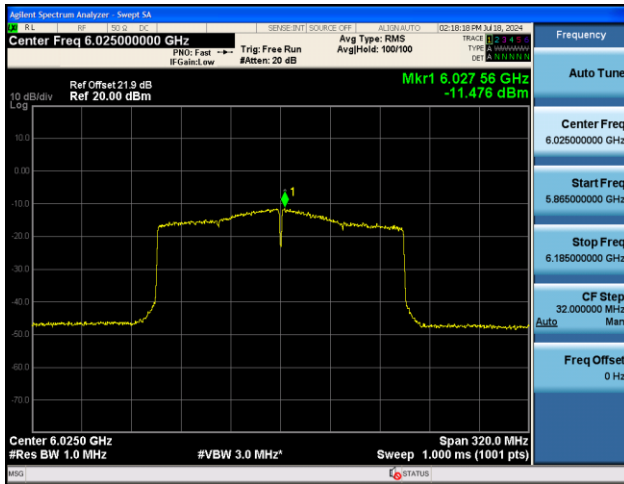

Channel 55 (6225MHz)

Channel 87 (6385MHz)

Channel 103 (6465MHz)

Channel 119 (6545MHz)

Channel 135 (6625MHz)

802.11ax-HE80 Power Spectral Density – Ant 0

Channel 199 (6945MHz)

Channel 215 (7025MHz)

802.11ax-HE160 Power Spectral Density – Ant 0

Channel 15 (6025MHz)

Channel 47 (6185MHz)

Channel 79 (6345MHz)

Channel 111 (6505MHz)

Channel 143 (6665MHz)

Channel 175 (6825MHz)

802.11ax-HE20 Power Spectral Density - Ant 0