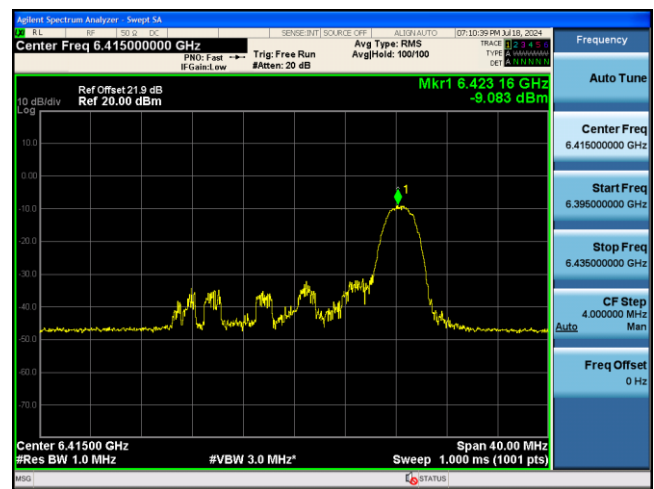

26 Tone_RU8_CH93 (6415MHz)