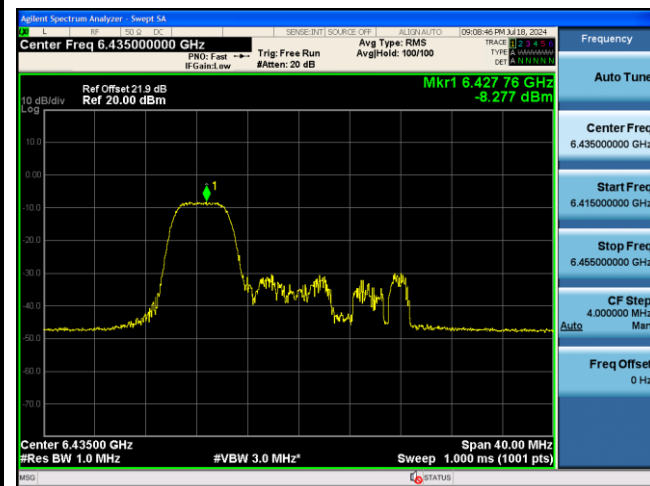

802.11ax-HE20 Power Spectral Density - Ant 0

52 Tone_RU74_CH1 (5955MHz)

52 Tone_RU77_CH93 (6415MHz)

52 Tone_RU74_CH97 (6435MHz)

52 Tone_RU77_CH113 (6515MHz)

52 Tone_RU74_CH117 (6535MHz)

52 Tone_RU77_CH181 (6855MHz)