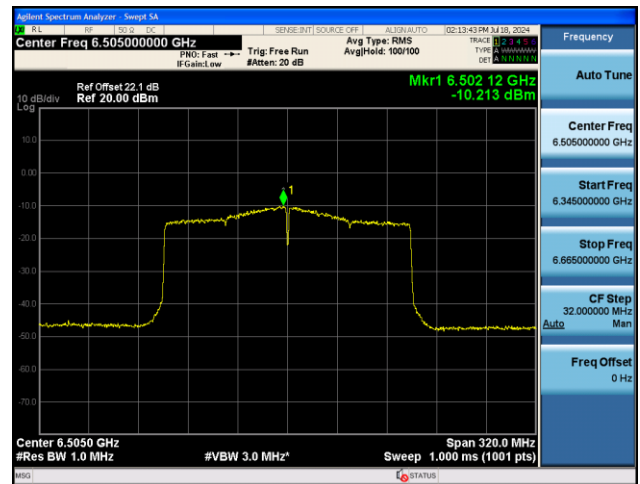

802.11ax-HE160 Power Spectral Density – Ant 0

Channel 15 (6025MHz)

Channel 47 (6185MHz)

Channel 79 (6345MHz)

Channel 111 (6505MHz)

Channel 143 (6665MHz)

Channel 175 (6825MHz)

802.11ax-HE20 Power Spectral Density - Ant 0