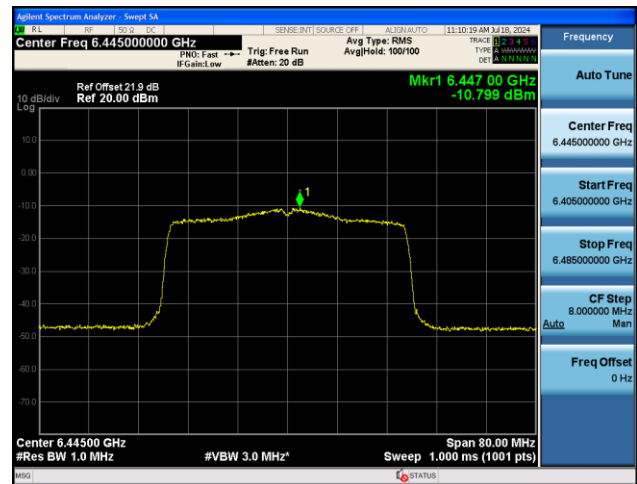

Channel 233 (7115MHz)

802.11ax-HE40 Power Spectral Density – Ant 0

Channel 3 (5965MHz)

Channel 51 (6205MHz)

Channel 91 (6405MHz)

Channel 99 (6445MHz)

Channel 107 (6485MHz)

Channel 115 (6525MHz)