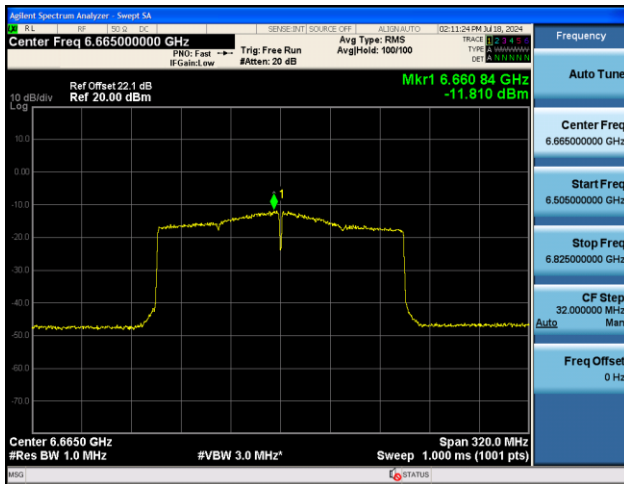

802.11ax-HE160 Power Spectral Density – Ant 0

Channel 15 (6025MHz)

Channel 47 (6185MHz)

Channel 79 (6345MHz)

Channel 111 (6505MHz)

Channel 143 (6665MHz)

Channel 175 (6825MHz)

802.11ax-HE20 Power Spectral Density - Ant 0