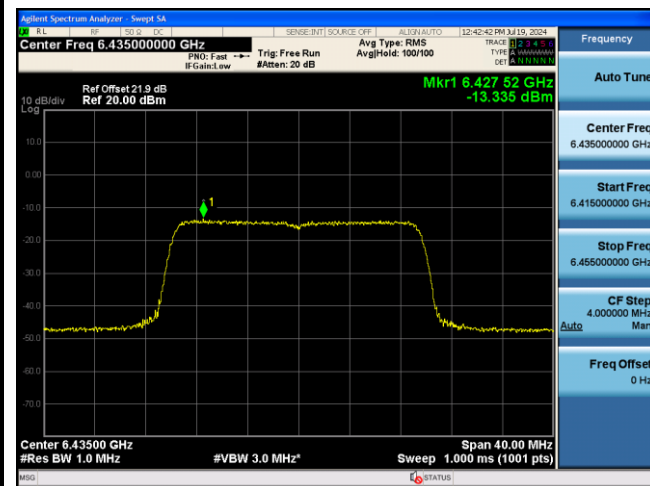

242 Tone_RU122_CH97 (6435MHz)