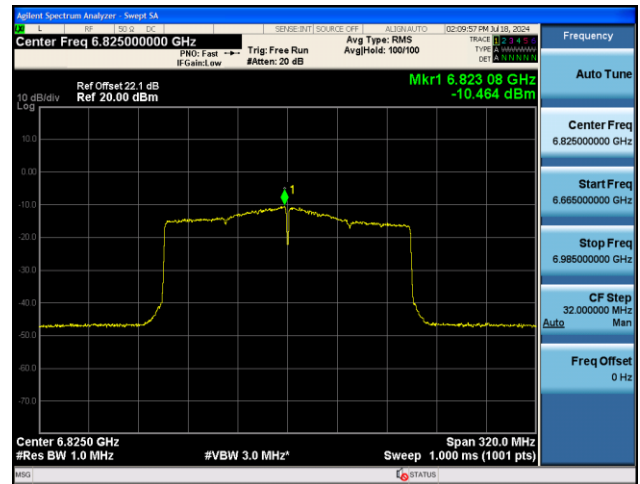

802.11ax-HE160 Power Spectral Density – Ant 0

Channel 15 (6025MHz)

Channel 47 (6185MHz)

Channel 79 (6345MHz)

Channel 111 (6505MHz)

Channel 143 (6665MHz)

Channel 175 (6825MHz)

802.11ax-HE20 Power Spectral Density - Ant 0