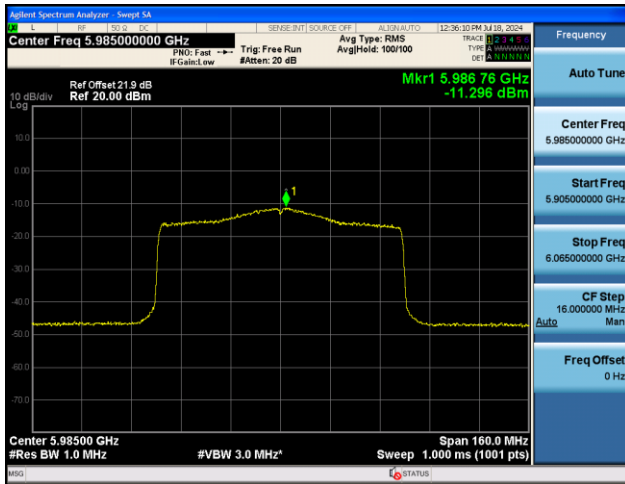

802.11ax-HE40 Power Spectral Density – Ant 0

Channel 179 (6845MHz)

Channel 187 (6885MHz)

Channel 195 (6925MHz)

Channel 211 (7005MHz)

Channel 227 (7085MHz)

802.11ax-HE80 Power Spectral Density – Ant 0

Channel 7 (5985MHz)

Channel 55 (6225MHz)

Channel 87 (6385MHz)

Channel 103 (6465MHz)

Channel 119 (6545MHz)

Channel 135 (6625MHz)

802.11ax-HE80 Power Spectral Density – Ant 0

Channel 199 (6945MHz)

Channel 215 (7025MHz)