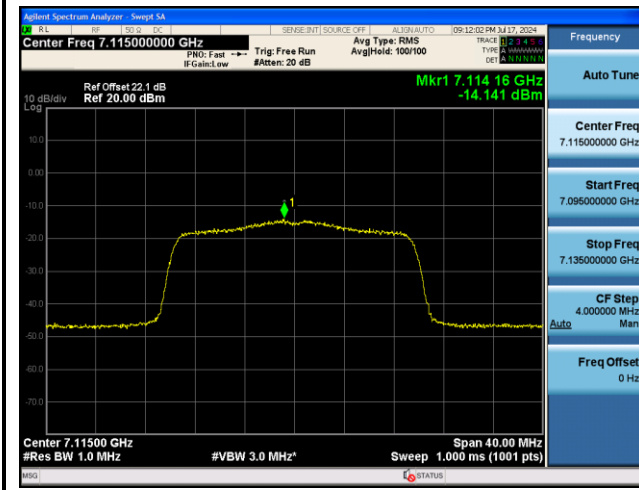

Channel 233 (7115MHz)

802.11ax-HE40 Power Spectral Density – Ant 0

Channel 3 (5965MHz)

Channel 51 (6205MHz)

Channel 91 (6405MHz)

Channel 99 (6445MHz)

Channel 107 (6485MHz)

Channel 115 (6525MHz)

802.11ax-HE40 Power Spectral Density – Ant 0

Channel 179 (6845MHz)

Channel 187 (6885MHz)

Channel 195 (6925MHz)

Channel 211 (7005MHz)

Channel 227 (7085MHz)

802.11ax-HE80 Power Spectral Density – Ant 0

Channel 7 (5985MHz)