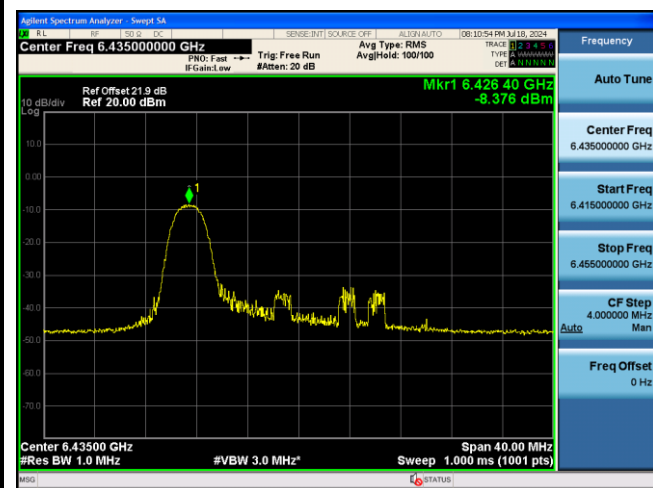

26 Tone_RU0_CH97 (6435MHz)