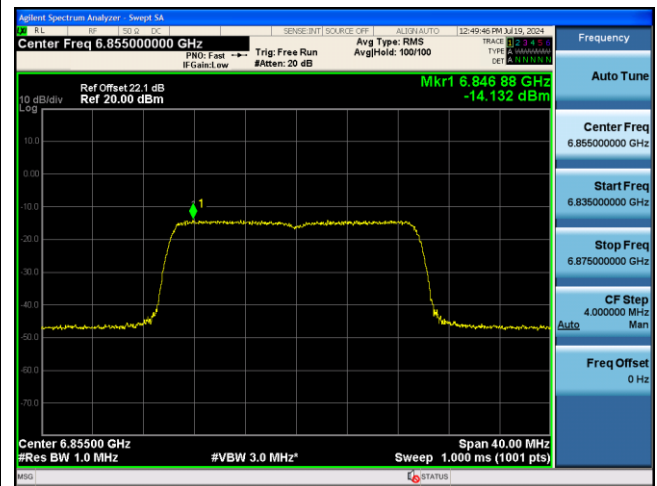

242 Tone_RU122_CH97 (6435MHz)

242 Tone_RU122_CH113 (6515MHz)

242 Tone_RU122_CH117 (6535MHz)

242 Tone_RU122_CH181 (6855MHz)

242 Tone_RU122_CH189 (6895MHz)

242 Tone_RU122_CH233 (7115MHz)